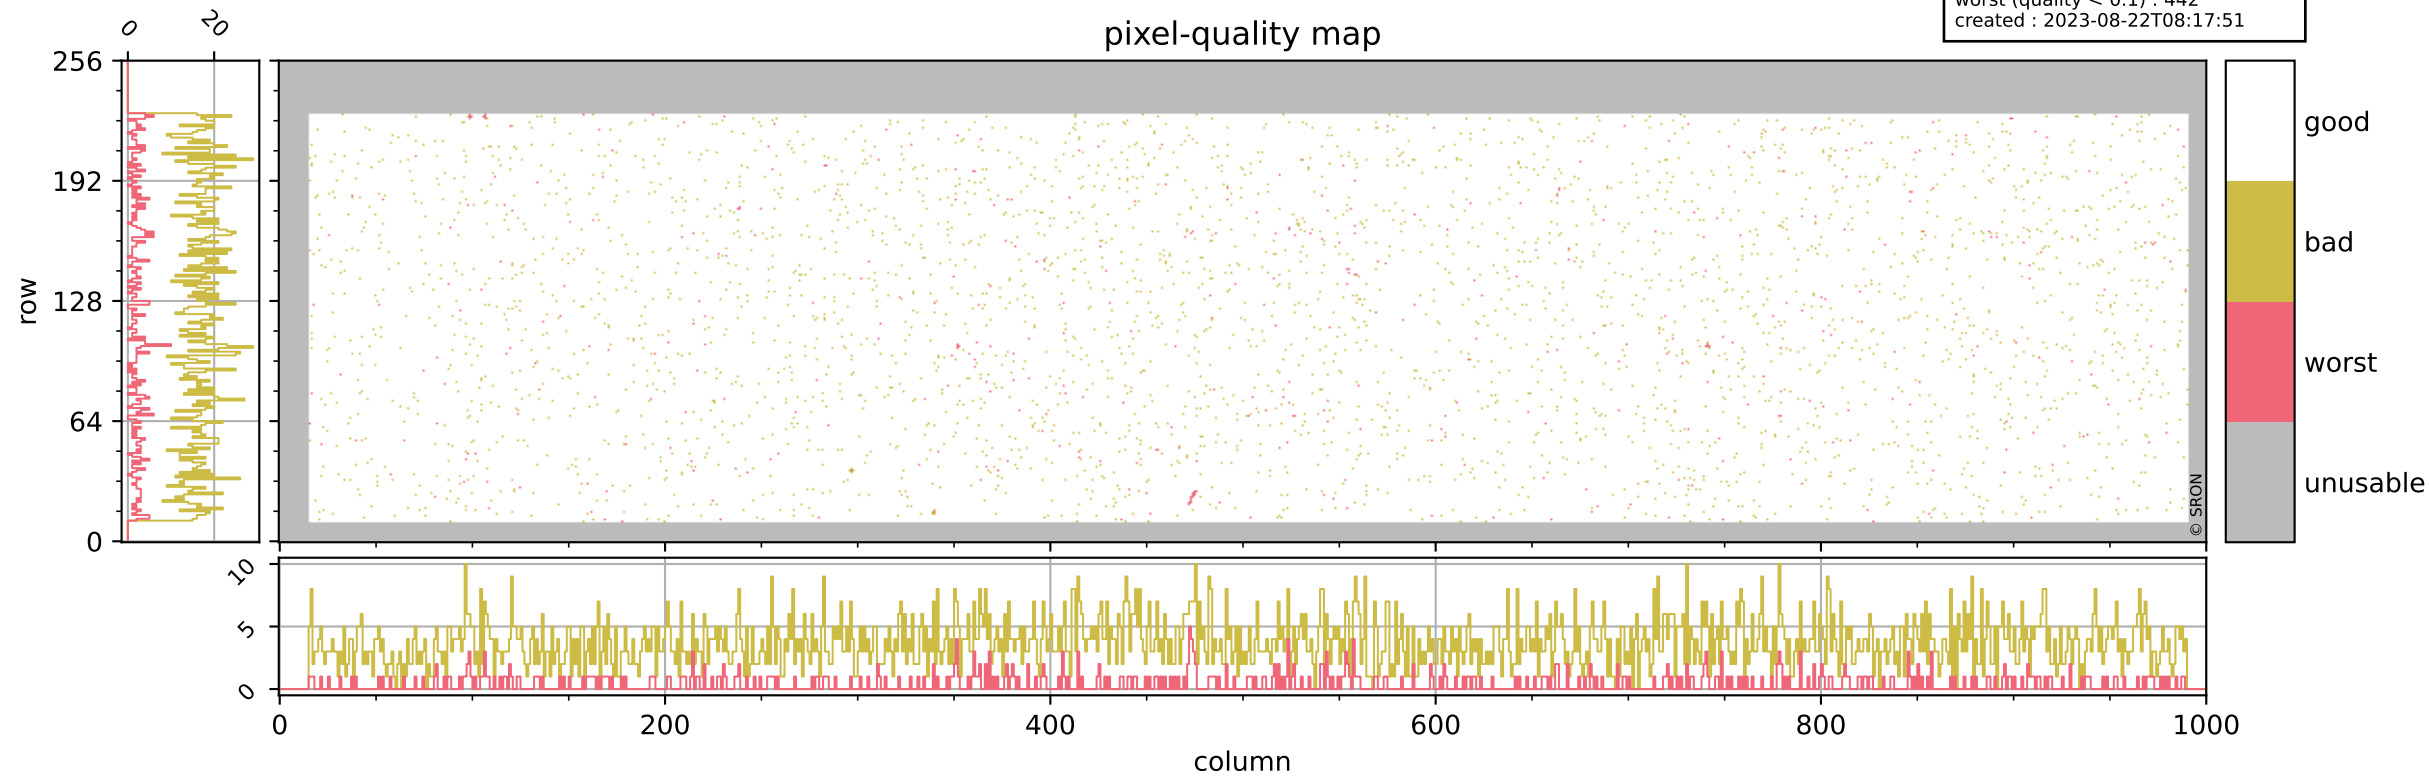

Tropomi SWIR pixel quality (official)

orbits : 20 in [17092, 17137]
coverage : 2021-01-30 / 2021-02-02
bad (quality < 0.8) : 3684
worst (quality < 0.1) : 442
created : 2023-08-22T08:17:51

pixel-quality map

Tropomi SWIR pixel quality (official)

orbits : 20 in [17092, 17137]
coverage : 2021-01-30 / 2021-02-02
bad (quality < 0.8) : 289
worst (quality < 0.1) : 113
created : 2023-08-22T08:17:51

Tropomi SWIR pixel quality (official)

orbits : 20 in [17092, 17137]
coverage : 2021-01-30 / 2021-02-02
bad (quality < 0.8) : 3443
worst (quality < 0.1) : 367
created : 2023-08-22T08:17:52

pixel-quality map (noise average)

Tropomi SWIR pixel quality (official)

orbits : 20 in [17092, 17137]
coverage : 2021-01-30 / 2021-02-02
created : 2023-08-22T08:17:52

Histograms of pixel-quality

Tropomi SWIR pixel quality (official) ground-tracks of Sentinel-5P

orbits : 20 in [17092, 17137]
coverage : 2021-01-30 / 2021-02-02
created : 2023-08-22T08:17:52