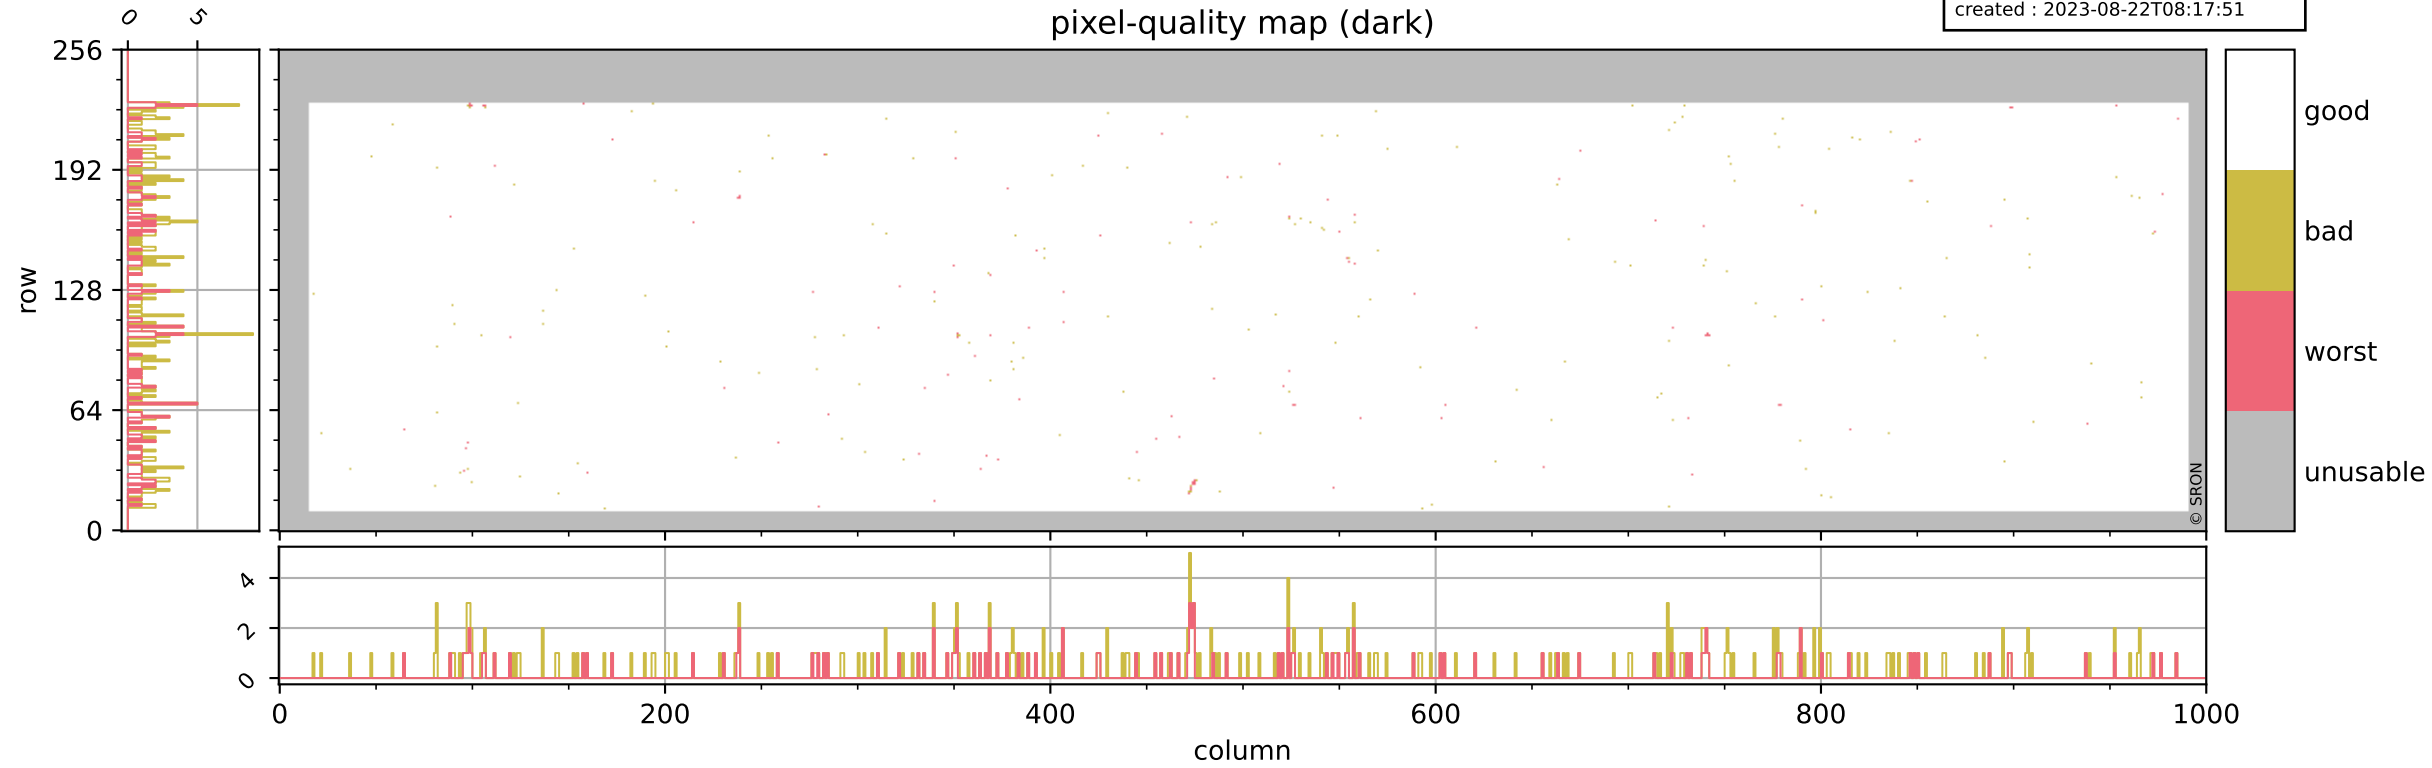

Tropomi SWIR pixel quality (official)

orbits : 20 in [17092, 17137]
coverage : 2021-01-30 / 2021-02-02
bad (quality < 0.8) : 3684
worst (quality < 0.1) : 442
created : 2023-08-22T08:17:51

pixel-quality map

Tropomi SWIR pixel quality (official)

orbits : 20 in [17092, 17137]
coverage : 2021-01-30 / 2021-02-02
bad (quality < 0.8) : 289
worst (quality < 0.1) : 113
created : 2023-08-22T08:17:51

Tropomi SWIR pixel quality (official)

orbits : 20 in [17092, 17137]
coverage : 2021-01-30 / 2021-02-02
bad (quality < 0.8) : 3443
worst (quality < 0.1) : 367
created : 2023-08-22T08:17:52

pixel-quality map (noise average)

Tropomi SWIR pixel quality (official)

orbits : 20 in [17092, 17137]
coverage : 2021-01-30 / 2021-02-02
created : 2023-08-22T08:17:52

Histograms of pixel-quality

Tropomi SWIR pixel quality (official) ground-tracks of Sentinel-5P

orbits : 20 in [17092, 17137]
coverage : 2021-01-30 / 2021-02-02
created : 2023-08-22T08:17:52