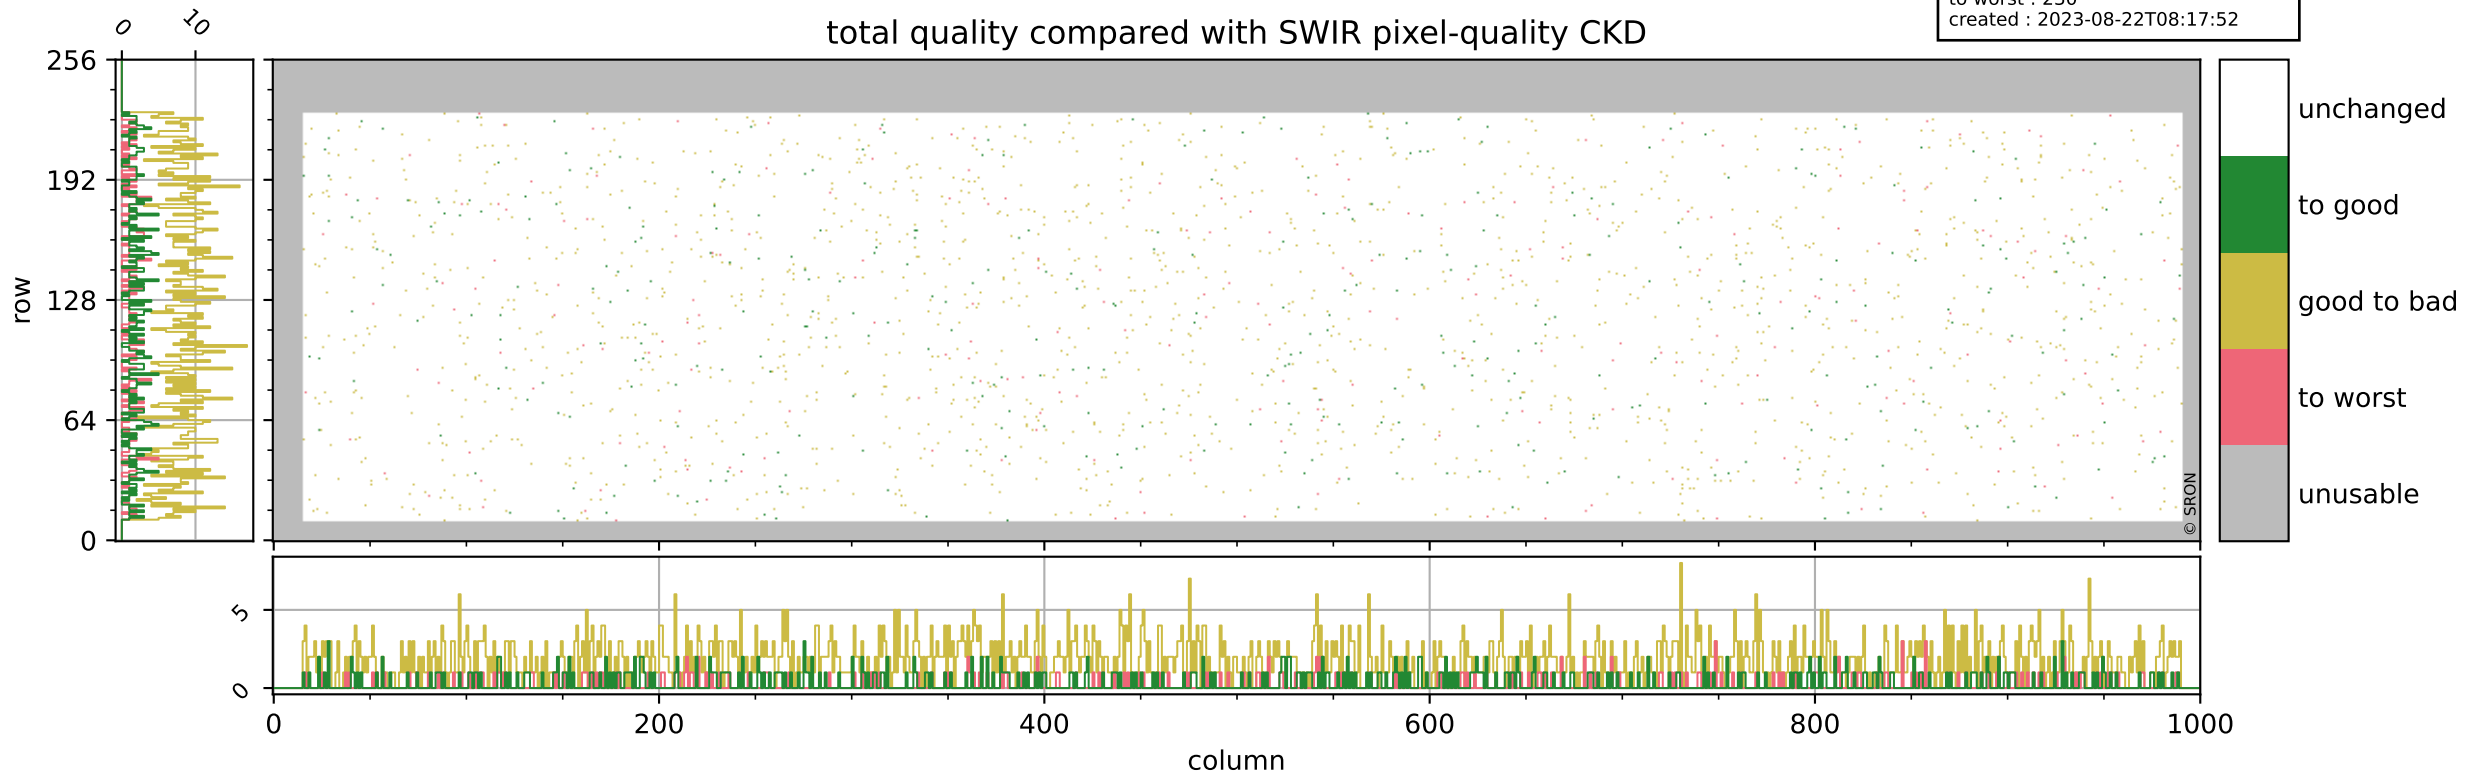

Tropomi SWIR pixel quality (official)

orbits : 20 in [17092, 17137]
coverage : 2021-01-30 / 2021-02-02
bad (quality < 0.8) : 289
worst (quality < 0.1) : 113
created : 2023-08-22T08:17:51

Tropomi SWIR pixel quality (official)

orbits : 20 in [17092, 17137]
coverage : 2021-01-30 / 2021-02-02
bad (quality < 0.8) : 3443
worst (quality < 0.1) : 367
created : 2023-08-22T08:17:52

pixel-quality map (noise average)

Tropomi SWIR pixel quality (official)

orbits : 20 in [17092, 17137]
coverage : 2021-01-30 / 2021-02-02
to good : 364
good to bad : 1570
to worst : 230
created : 2023-08-22T08:17:52

total quality compared with SWIR pixel-quality CKD

Tropomi SWIR pixel quality (official)

orbits : 20 in [17092, 17137]
coverage : 2021-01-30 / 2021-02-02
created : 2023-08-22T08:17:52

Histograms of pixel-quality

Tropomi SWIR pixel quality (official) ground-tracks of Sentinel-5P

orbits : 20 in [17092, 17137]
coverage : 2021-01-30 / 2021-02-02
created : 2023-08-22T08:17:52