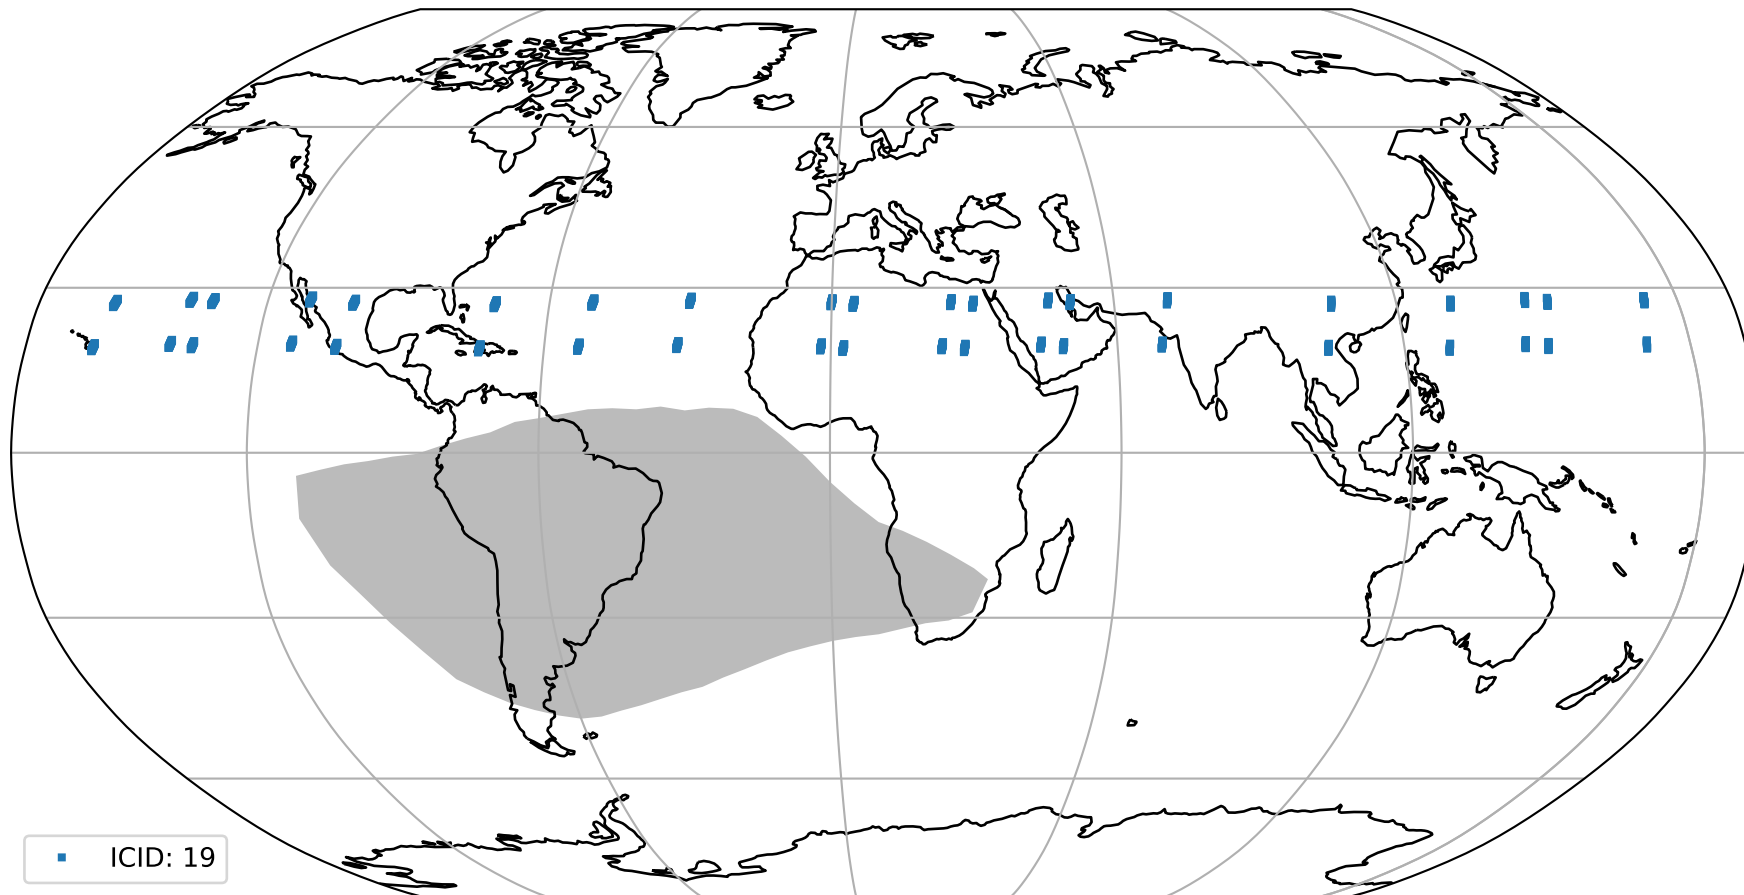

orbits : 20 in [17092, 17137]
coverage : 2021-01-30 / 2021-02-02
bad (quality < 0.8) : 3443
worst (quality < 0.1) : 367
created : 2023-08-22T08:17:52

pixel-quality map (noise average)

Tropomi SWIR pixel quality (official)

orbits : 20 in [17092, 17137]
coverage : 2021-01-30 / 2021-02-02
to good : 364
good to bad : 1570
to worst : 230
created : 2023-08-22T08:17:52

total quality compared with SWIR pixel-quality CKD

Tropomi SWIR pixel quality (official)

orbits : 20 in [17092, 17137]
coverage : 2021-01-30 / 2021-02-02
created : 2023-08-22T08:17:52

Histograms of pixel-quality

Tropomi SWIR pixel quality (official) ground-tracks of Sentinel-5P

orbits : 20 in [17092, 17137]
coverage : 2021-01-30 / 2021-02-02
created : 2023-08-22T08:17:52

Tropomi SWIR pixel quality (official)

orbits : [2827, 17137]
coverage : 2018-04-30 / 2021-02-02
created : 2023-08-22T08:17:53

trend of pixel quality & temperatures