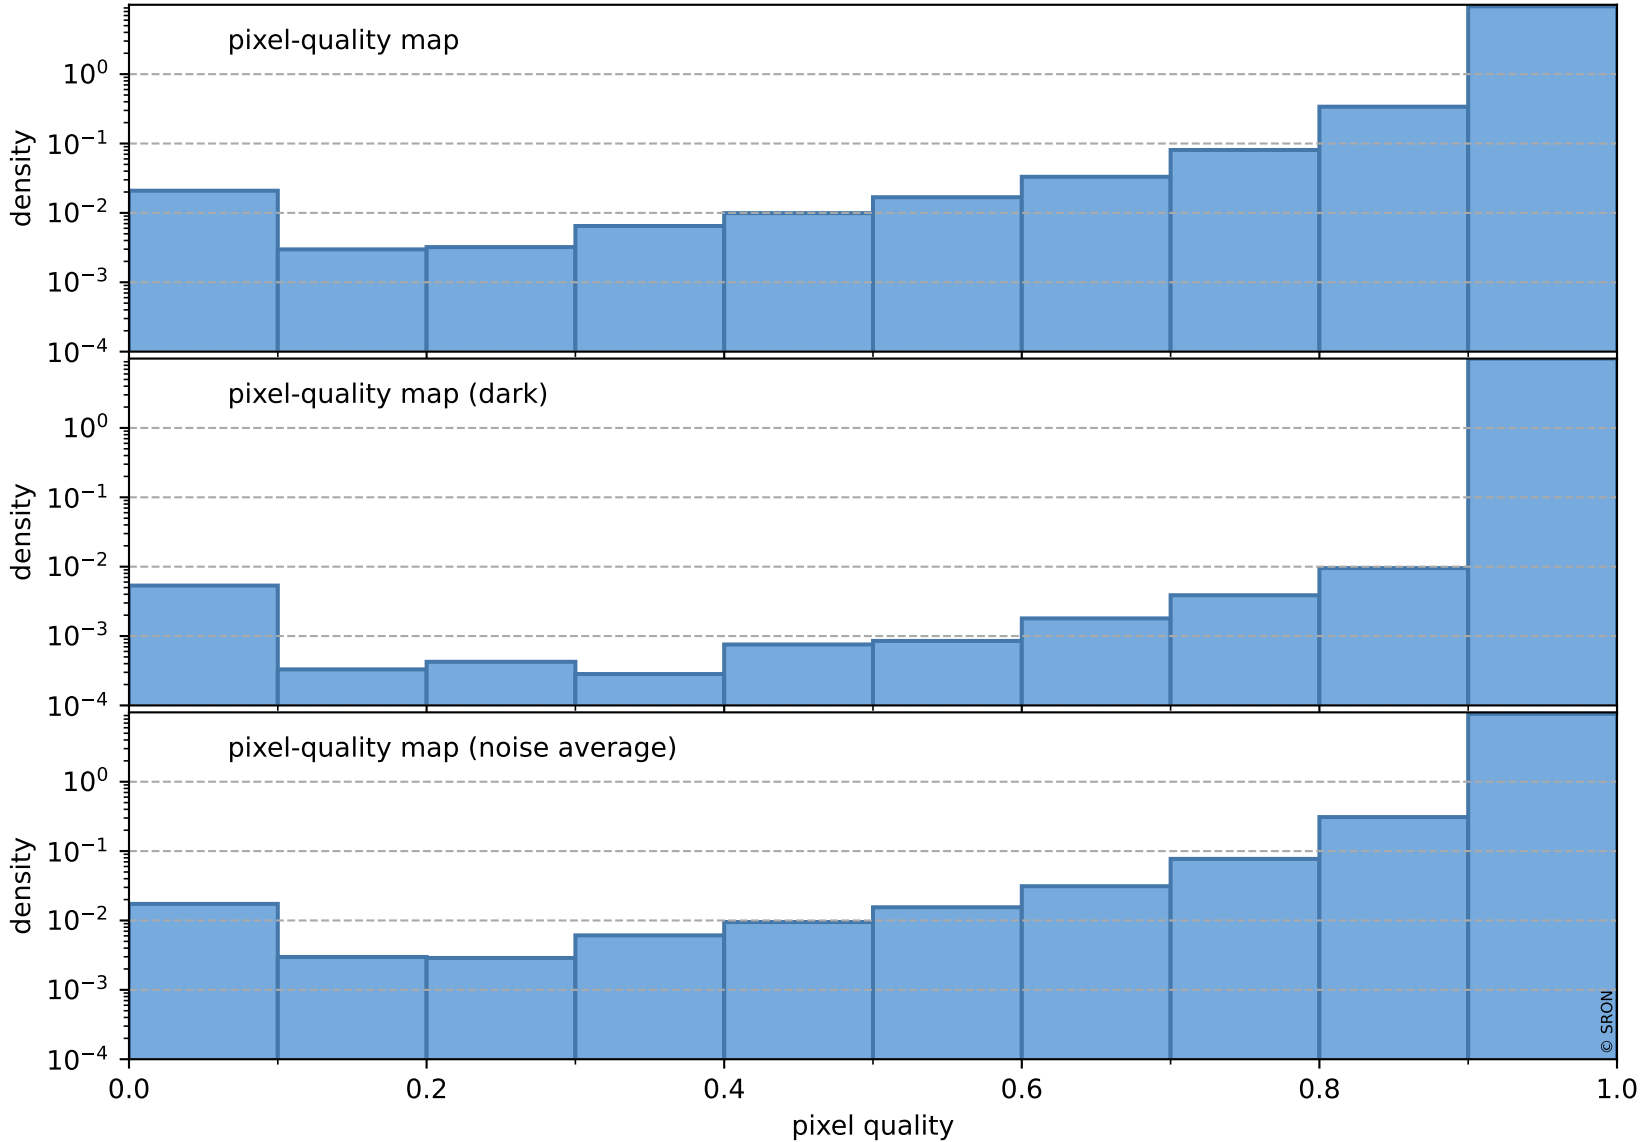

orbits : 20 in [17092, 17137]
coverage : 2021-01-30 / 2021-02-02
bad (quality < 0.8) : 3443
worst (quality < 0.1) : 367
created : 2023-08-22T08:17:52

pixel-quality map (noise average)

Tropomi SWIR pixel quality (official)

orbits : 20 in [17092, 17137]
coverage : 2021-01-30 / 2021-02-02
to good : 364
good to bad : 1570
to worst : 230
created : 2023-08-22T08:17:52

total quality compared with SWIR pixel-quality CKD

Tropomi SWIR pixel quality (official)

orbits : 20 in [17092, 17137]
coverage : 2021-01-30 / 2021-02-02
created : 2023-08-22T08:17:52

Histograms of pixel-quality

Tropomi SWIR pixel quality (official) ground-tracks of Sentinel-5P

orbits : 20 in [17092, 17137]
coverage : 2021-01-30 / 2021-02-02
created : 2023-08-22T08:17:52

Tropomi SWIR pixel quality (official)

orbits : [2827, 17137]
coverage : 2018-04-30 / 2021-02-02
created : 2023-08-22T08:17:53

trend of pixel quality & temperatures