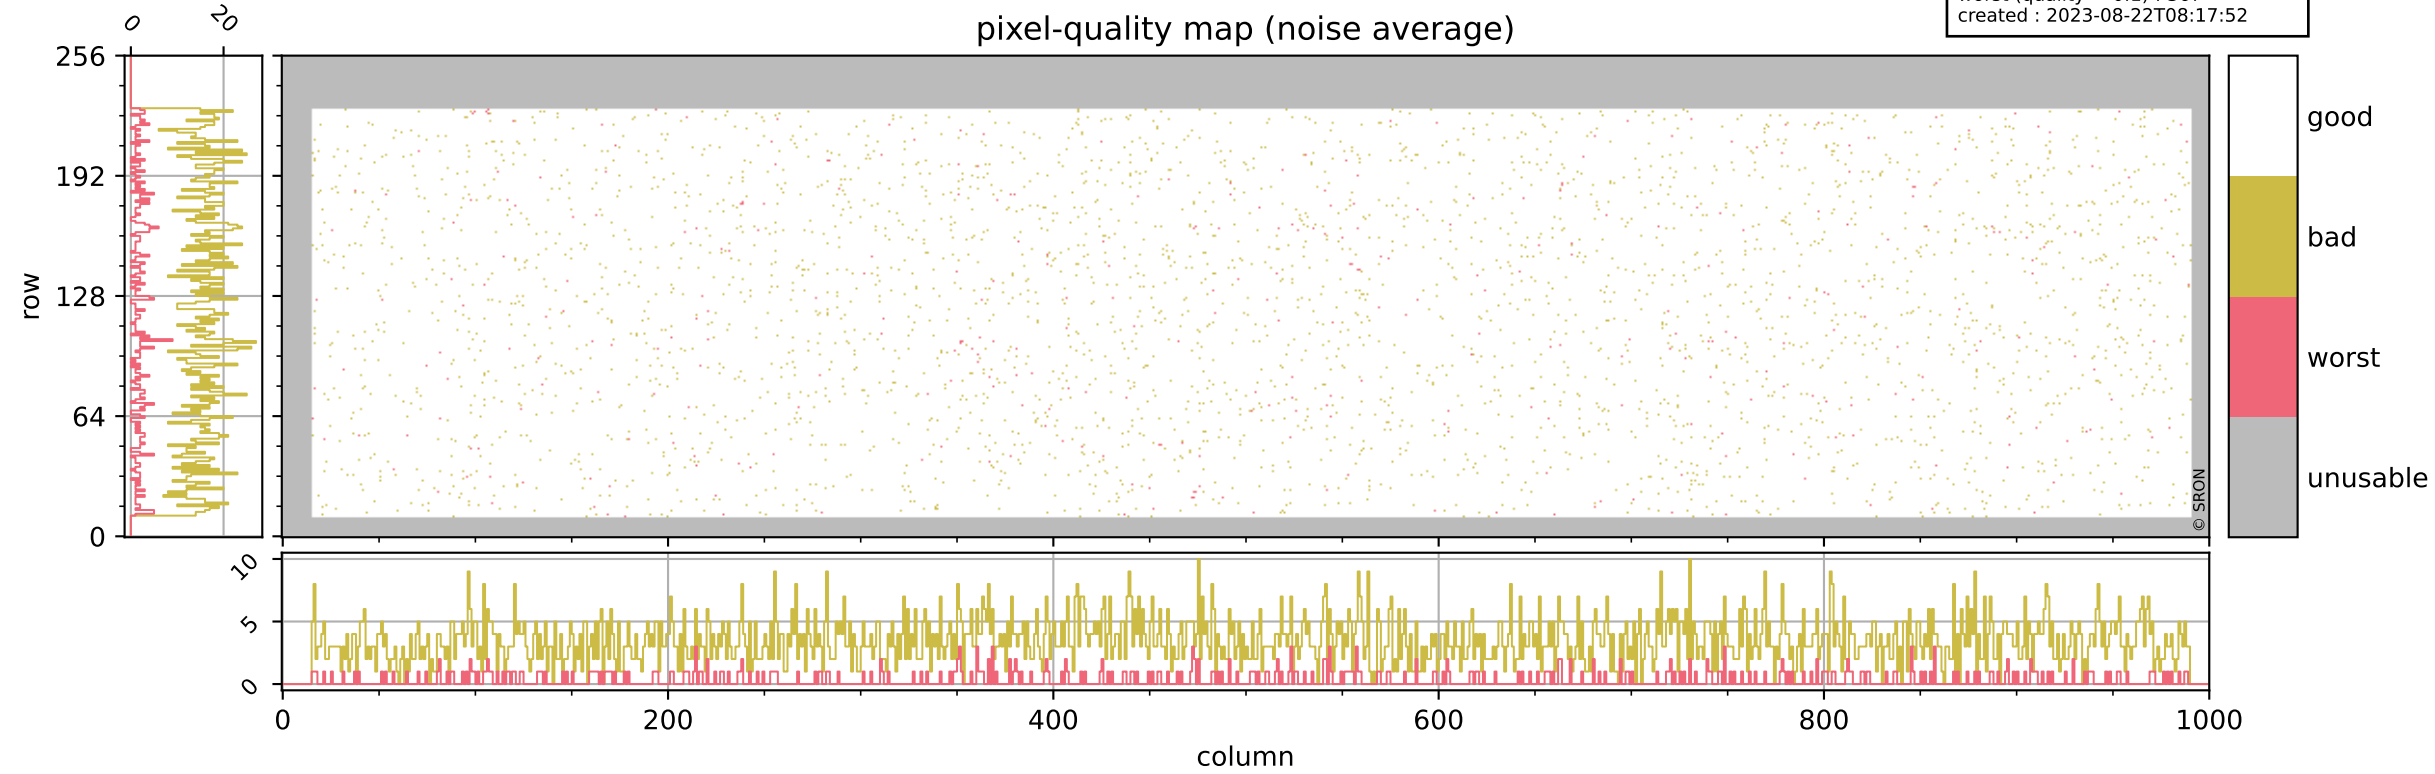

Tropomi SWIR pixel quality (official)

orbits : 20 in [17092, 17137]
coverage : 2021-01-30 / 2021-02-02
bad (quality < 0.8) : 289
worst (quality < 0.1) : 113
created : 2023-08-22T08:17:51

Tropomi SWIR pixel quality (official)

orbits : 20 in [17092, 17137]
coverage : 2021-01-30 / 2021-02-02
bad (quality < 0.8) : 3443
worst (quality < 0.1) : 367
created : 2023-08-22T08:17:52

pixel-quality map (noise average)

Tropomi SWIR pixel quality (official)

orbits : 20 in [17092, 17137]
coverage : 2021-01-30 / 2021-02-02
to good : 364
good to bad : 1570
to worst : 230
created : 2023-08-22T08:17:52

total quality compared with SWIR pixel-quality CKD

Tropomi SWIR pixel quality (official)

orbits : 20 in [17092, 17137]
coverage : 2021-01-30 / 2021-02-02
created : 2023-08-22T08:17:52

Histograms of pixel-quality

Tropomi SWIR pixel quality (official) ground-tracks of Sentinel-5P

orbits : 20 in [17092, 17137]
coverage : 2021-01-30 / 2021-02-02
created : 2023-08-22T08:17:52