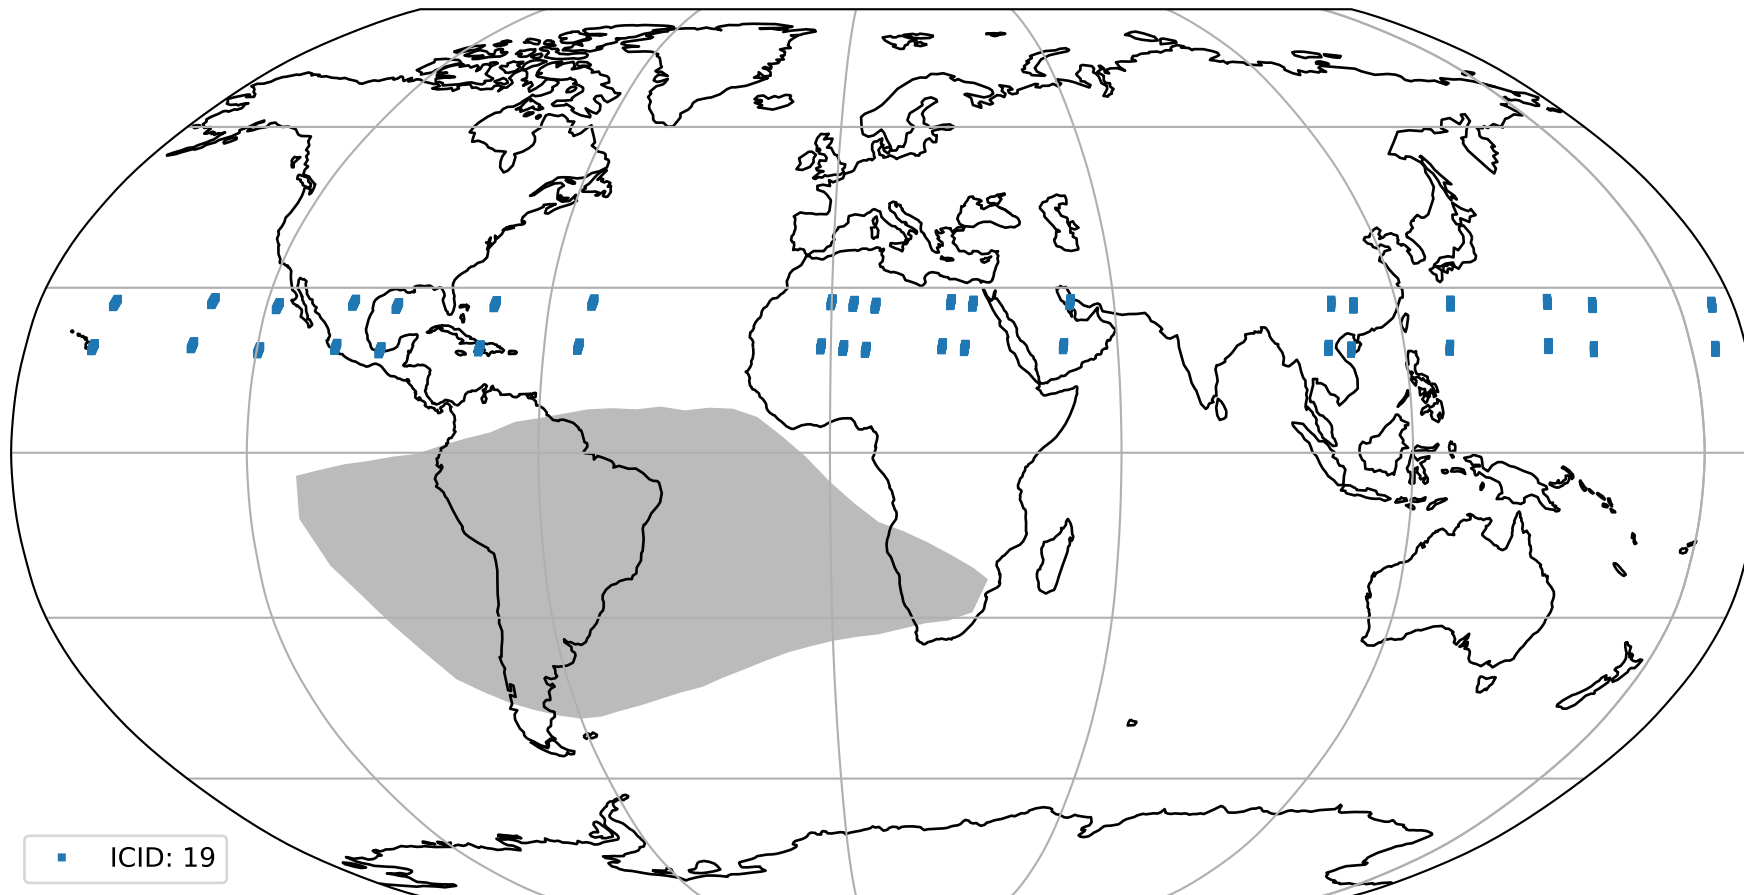

orbits : 19 in [17107, 17152]
coverage : 2021-01-31 / 2021-02-03
bad (quality < 0.8) : 3434
worst (quality < 0.1) : 351
created : 2023-08-22T08:17:54

pixel-quality map (noise average)

Tropomi SWIR pixel quality (official)

orbits : 19 in [17107, 17152]
coverage : 2021-01-31 / 2021-02-03
to good : 352
good to bad : 1563
to worst : 219
created : 2023-08-22T08:17:54

total quality compared with SWIR pixel-quality CKD

Tropomi SWIR pixel quality (official)

orbits : 19 in [17107, 17152]
coverage : 2021-01-31 / 2021-02-03
created : 2023-08-22T08:17:54

Histograms of pixel-quality

Tropomi SWIR pixel quality (official) ground-tracks of Sentinel-5P

orbits : 19 in [17107, 17152]
coverage : 2021-01-31 / 2021-02-03
created : 2023-08-22T08:17:55

Tropomi SWIR pixel quality (official)

orbits : [2827, 17152]
coverage : 2018-04-30 / 2021-02-03
created : 2023-08-22T08:17:55

trend of pixel quality & temperatures