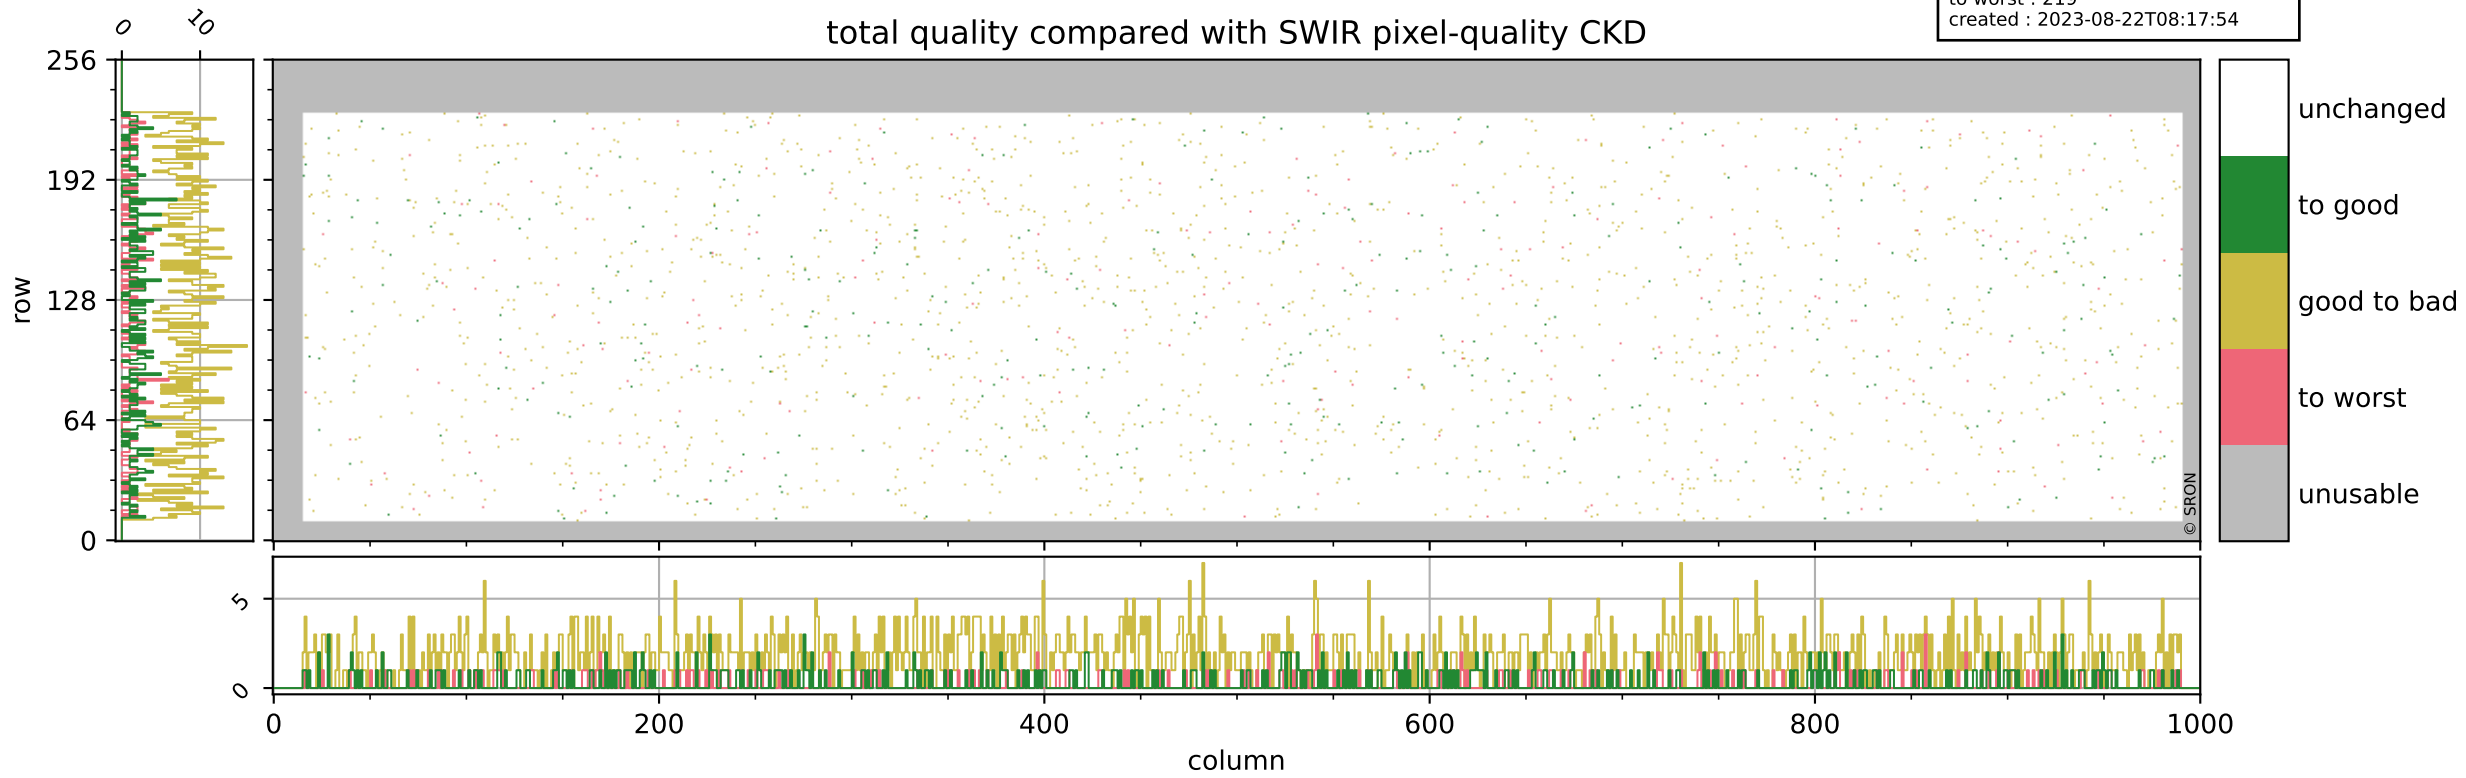

Tropomi SWIR pixel quality (official)

orbits : 19 in [17107, 17152]
coverage : 2021-01-31 / 2021-02-03
bad (quality < 0.8) : 289
worst (quality < 0.1) : 112
created : 2023-08-22T08:17:54

Tropomi SWIR pixel quality (official)

orbits : 19 in [17107, 17152]
coverage : 2021-01-31 / 2021-02-03
bad (quality < 0.8) : 3434
worst (quality < 0.1) : 351
created : 2023-08-22T08:17:54

pixel-quality map (noise average)

Tropomi SWIR pixel quality (official)

orbits : 19 in [17107, 17152]
coverage : 2021-01-31 / 2021-02-03
to good : 352
good to bad : 1563
to worst : 219
created : 2023-08-22T08:17:54

total quality compared with SWIR pixel-quality CKD

Tropomi SWIR pixel quality (official)

orbits : 19 in [17107, 17152]
coverage : 2021-01-31 / 2021-02-03
created : 2023-08-22T08:17:54

Histograms of pixel-quality

Tropomi SWIR pixel quality (official) ground-tracks of Sentinel-5P

orbits : 19 in [17107, 17152]
coverage : 2021-01-31 / 2021-02-03
created : 2023-08-22T08:17:55