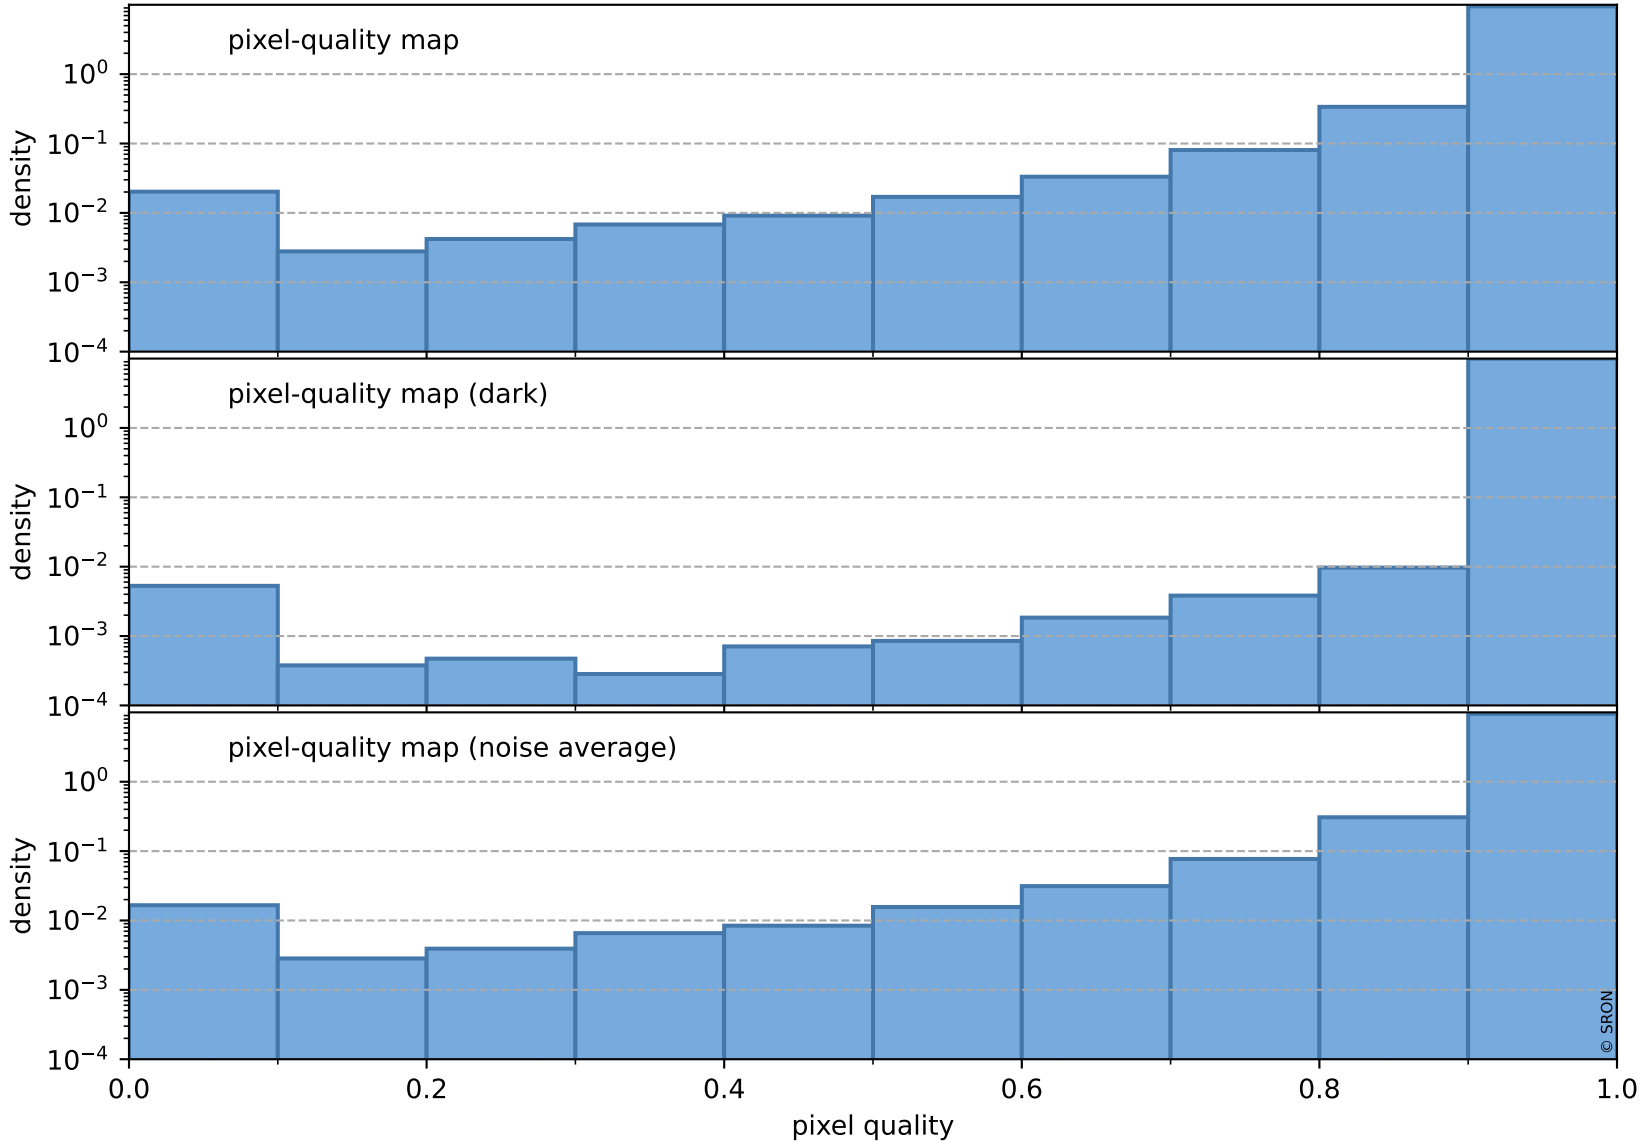

orbits : 19 in [17107, 17152]
coverage : 2021-01-31 / 2021-02-03
to good : 352
good to bad : 1563
to worst : 219
created : 2023-08-22T08:17:54

total quality compared with SWIR pixel-quality CKD

Tropomi SWIR pixel quality (official)

orbits : 19 in [17107, 17152]
coverage : 2021-01-31 / 2021-02-03
created : 2023-08-22T08:17:54

Histograms of pixel-quality

Tropomi SWIR pixel quality (official) ground-tracks of Sentinel-5P

orbits : 19 in [17107, 17152]
coverage : 2021-01-31 / 2021-02-03
created : 2023-08-22T08:17:55

Tropomi SWIR pixel quality (official)

orbits : [2827, 17152]
coverage : 2018-04-30 / 2021-02-03
created : 2023-08-22T08:17:55

trend of pixel quality & temperatures