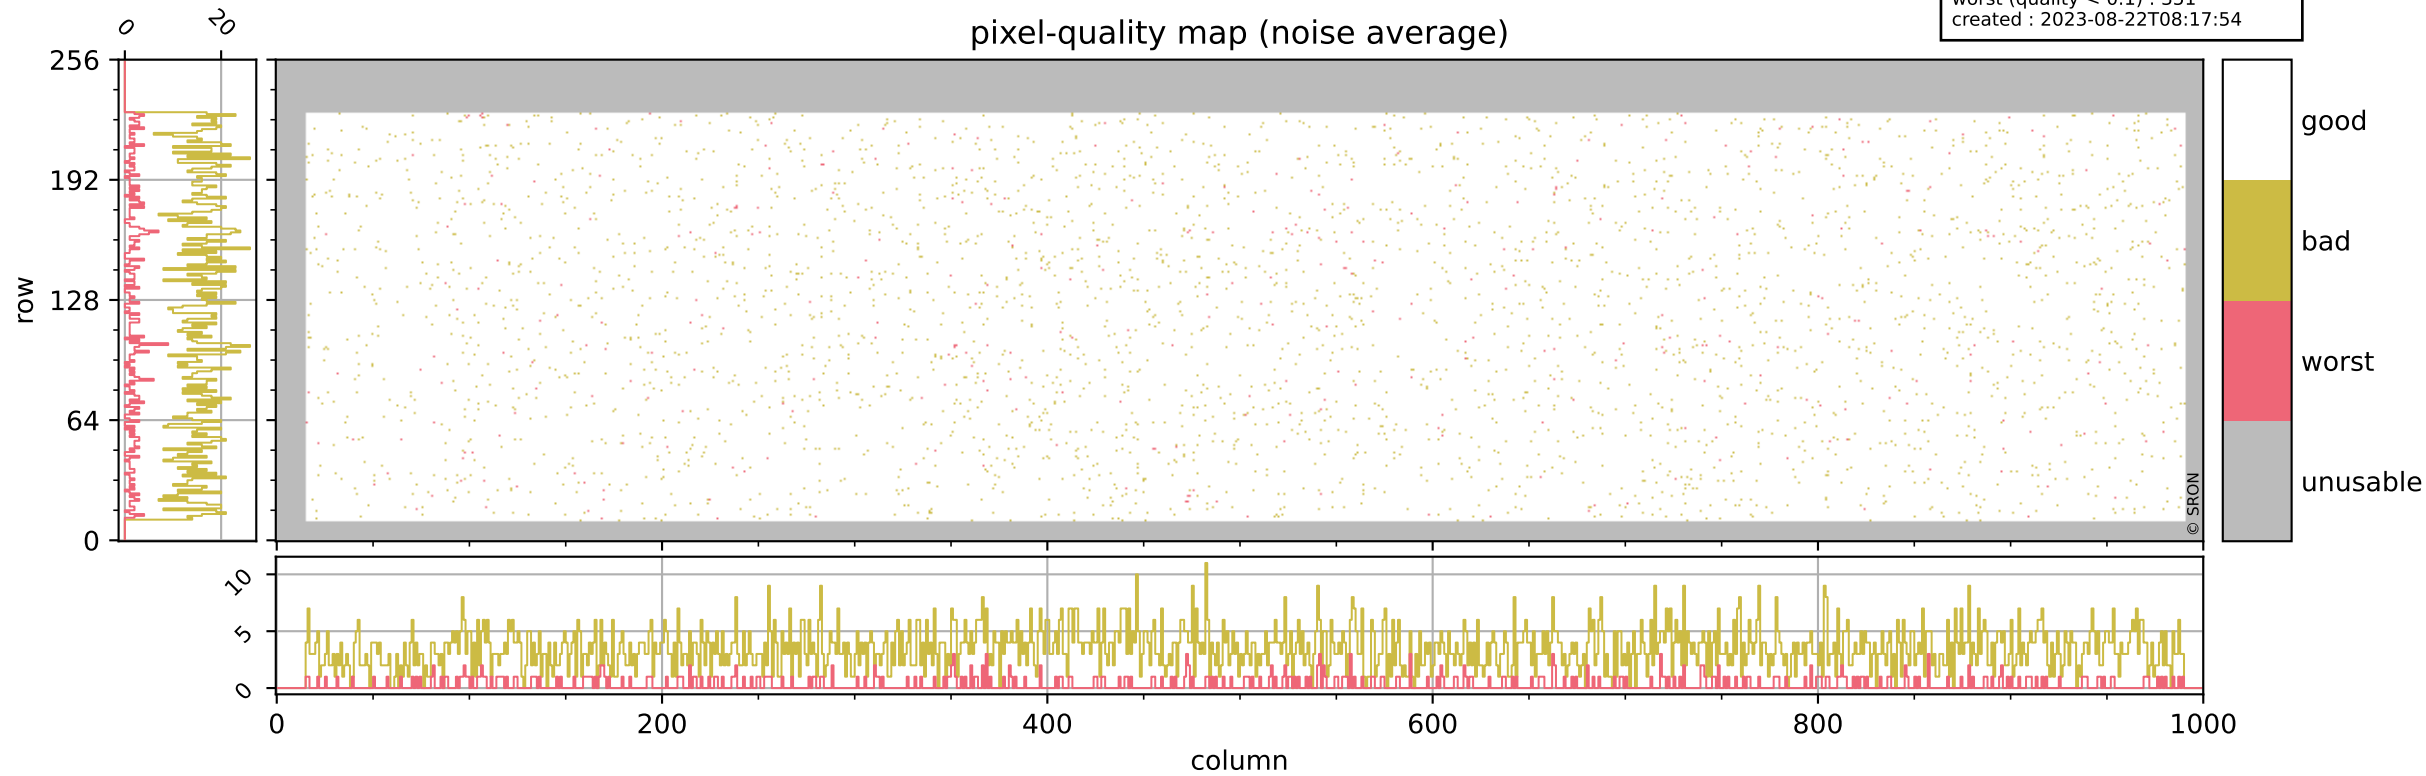

Tropomi SWIR pixel quality (official)

orbits : 19 in [17107, 17152]
coverage : 2021-01-31 / 2021-02-03
bad (quality < 0.8) : 289
worst (quality < 0.1) : 112
created : 2023-08-22T08:17:54

Tropomi SWIR pixel quality (official)

orbits : 19 in [17107, 17152]
coverage : 2021-01-31 / 2021-02-03
bad (quality < 0.8) : 3434
worst (quality < 0.1) : 351
created : 2023-08-22T08:17:54

pixel-quality map (noise average)

Tropomi SWIR pixel quality (official)

orbits : 19 in [17107, 17152]
coverage : 2021-01-31 / 2021-02-03
to good : 352
good to bad : 1563
to worst : 219
created : 2023-08-22T08:17:54

total quality compared with SWIR pixel-quality CKD

Tropomi SWIR pixel quality (official)

orbits : 19 in [17107, 17152]
coverage : 2021-01-31 / 2021-02-03
created : 2023-08-22T08:17:54

Histograms of pixel-quality

Tropomi SWIR pixel quality (official) ground-tracks of Sentinel-5P

orbits : 19 in [17107, 17152]
coverage : 2021-01-31 / 2021-02-03
created : 2023-08-22T08:17:55