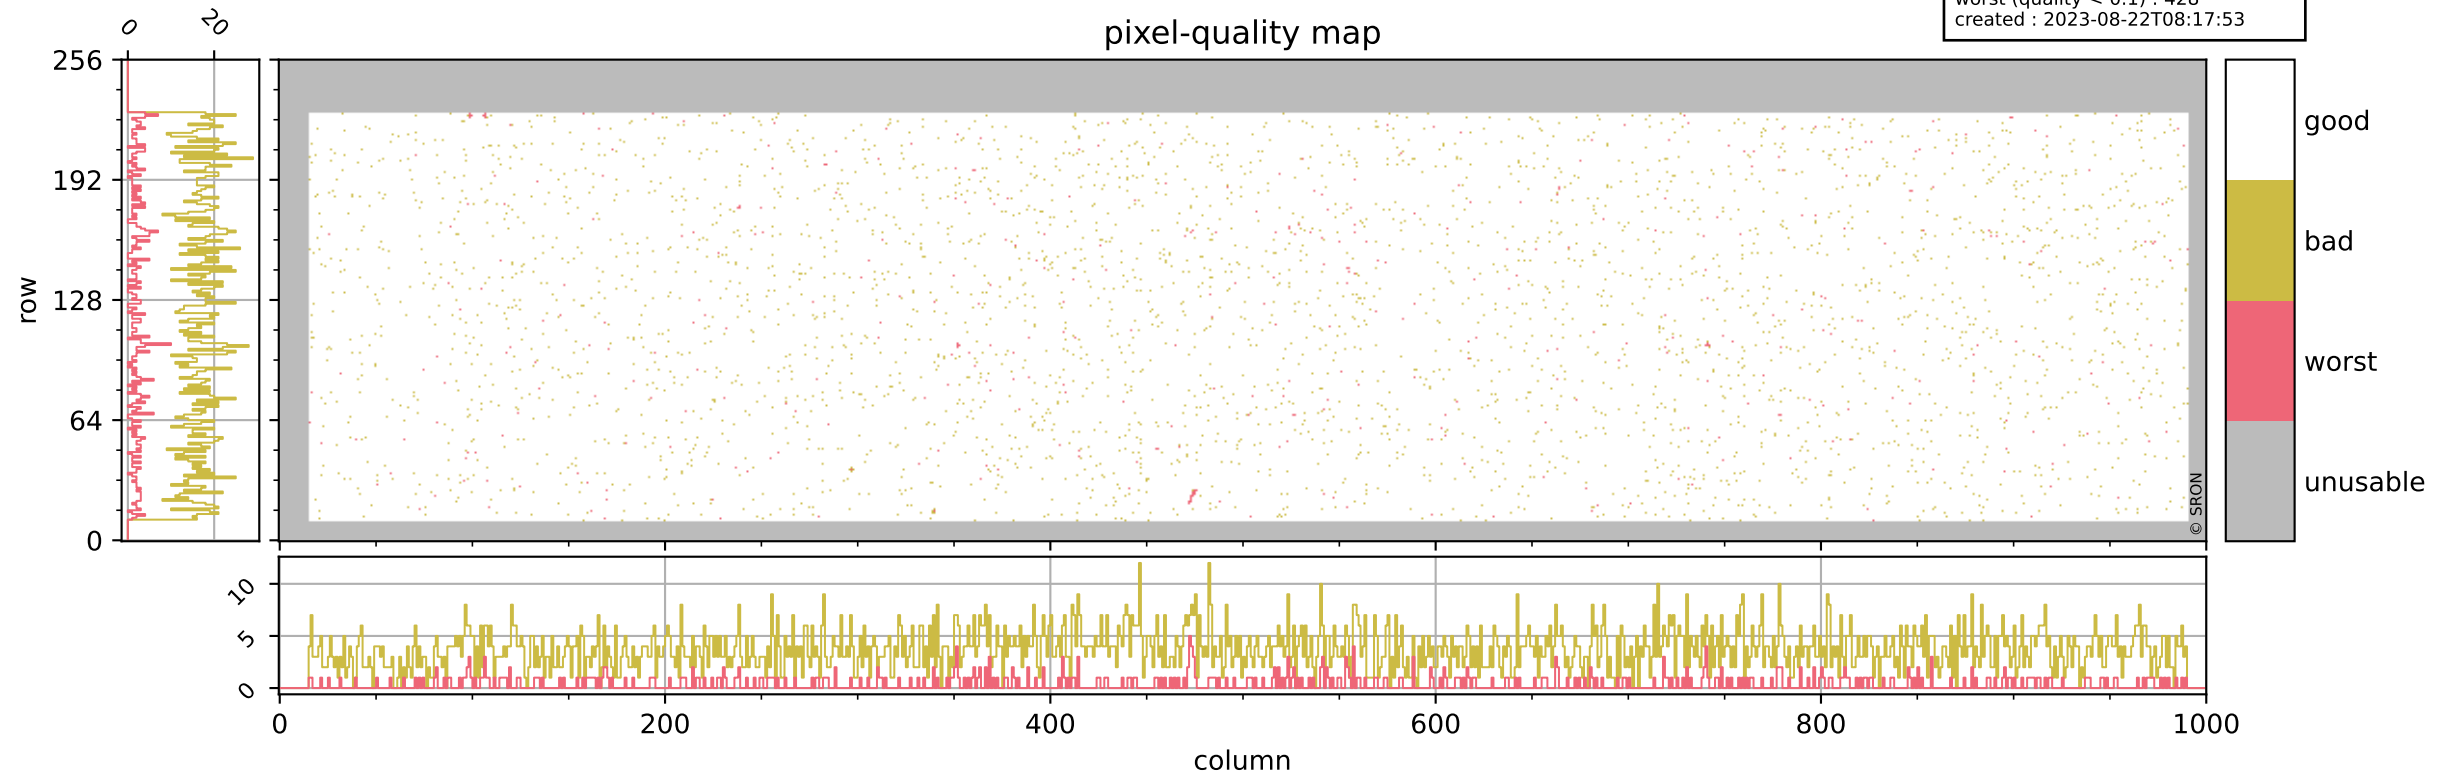

Tropomi SWIR pixel quality (official)

orbits : 19 in [17107, 17152]
coverage : 2021-01-31 / 2021-02-03
bad (quality < 0.8) : 3680
worst (quality < 0.1) : 428
created : 2023-08-22T08:17:53

pixel-quality map

Tropomi SWIR pixel quality (official)

orbits : 19 in [17107, 17152]
coverage : 2021-01-31 / 2021-02-03
bad (quality < 0.8) : 289
worst (quality < 0.1) : 112
created : 2023-08-22T08:17:54

Tropomi SWIR pixel quality (official)

orbits : 19 in [17107, 17152]
coverage : 2021-01-31 / 2021-02-03
bad (quality < 0.8) : 3434
worst (quality < 0.1) : 351
created : 2023-08-22T08:17:54

pixel-quality map (noise average)

Tropomi SWIR pixel quality (official)

orbits : 19 in [17107, 17152]
coverage : 2021-01-31 / 2021-02-03
created : 2023-08-22T08:17:54

Histograms of pixel-quality

Tropomi SWIR pixel quality (official) ground-tracks of Sentinel-5P

orbits : 19 in [17107, 17152]
coverage : 2021-01-31 / 2021-02-03
created : 2023-08-22T08:17:55