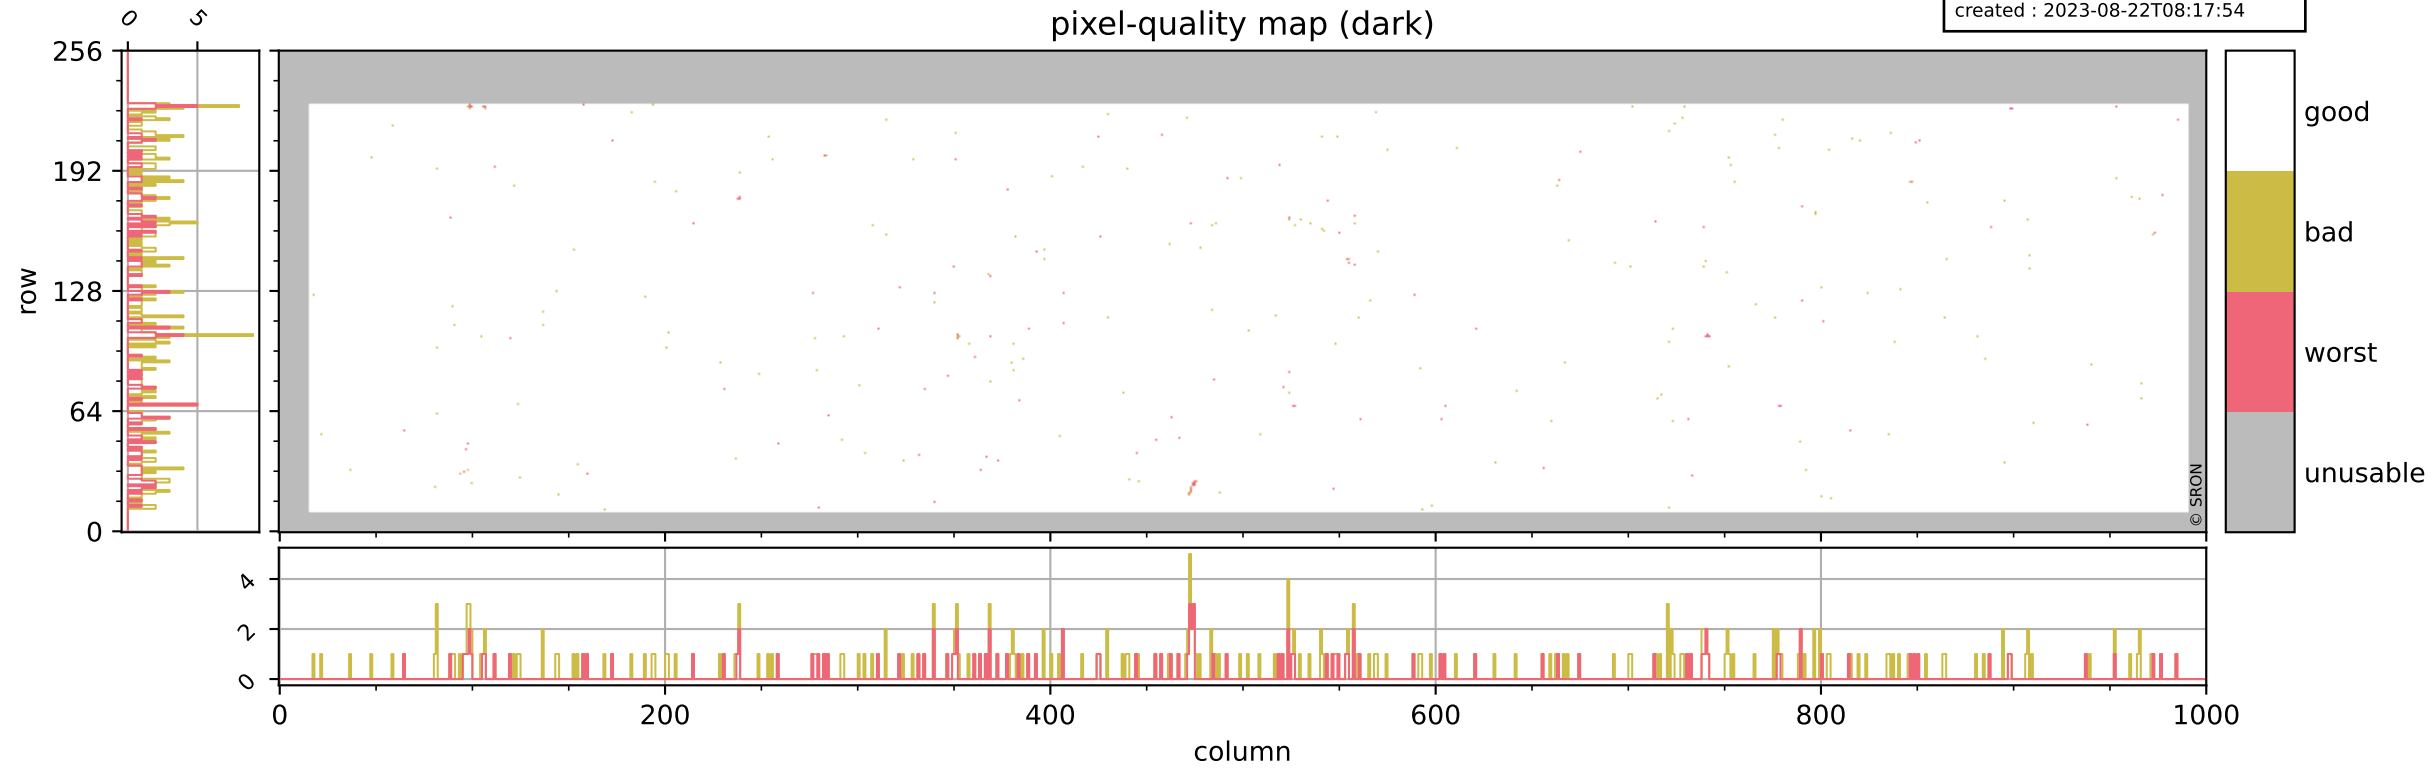

Tropomi SWIR pixel quality (official)

orbits : 19 in [17107, 17152]
coverage : 2021-01-31 / 2021-02-03
bad (quality < 0.8) : 3680
worst (quality < 0.1) : 428
created : 2023-08-22T08:17:53

pixel-quality map

Tropomi SWIR pixel quality (official)

orbits : 19 in [17107, 17152]
coverage : 2021-01-31 / 2021-02-03
bad (quality < 0.8) : 289
worst (quality < 0.1) : 112
created : 2023-08-22T08:17:54

Tropomi SWIR pixel quality (official)

orbits : 19 in [17107, 17152]
coverage : 2021-01-31 / 2021-02-03
bad (quality < 0.8) : 3434
worst (quality < 0.1) : 351
created : 2023-08-22T08:17:54

pixel-quality map (noise average)

Tropomi SWIR pixel quality (official)

orbits : 19 in [17107, 17152]
coverage : 2021-01-31 / 2021-02-03
created : 2023-08-22T08:17:54

Histograms of pixel-quality

Tropomi SWIR pixel quality (official) ground-tracks of Sentinel-5P

orbits : 19 in [17107, 17152]
coverage : 2021-01-31 / 2021-02-03
created : 2023-08-22T08:17:55