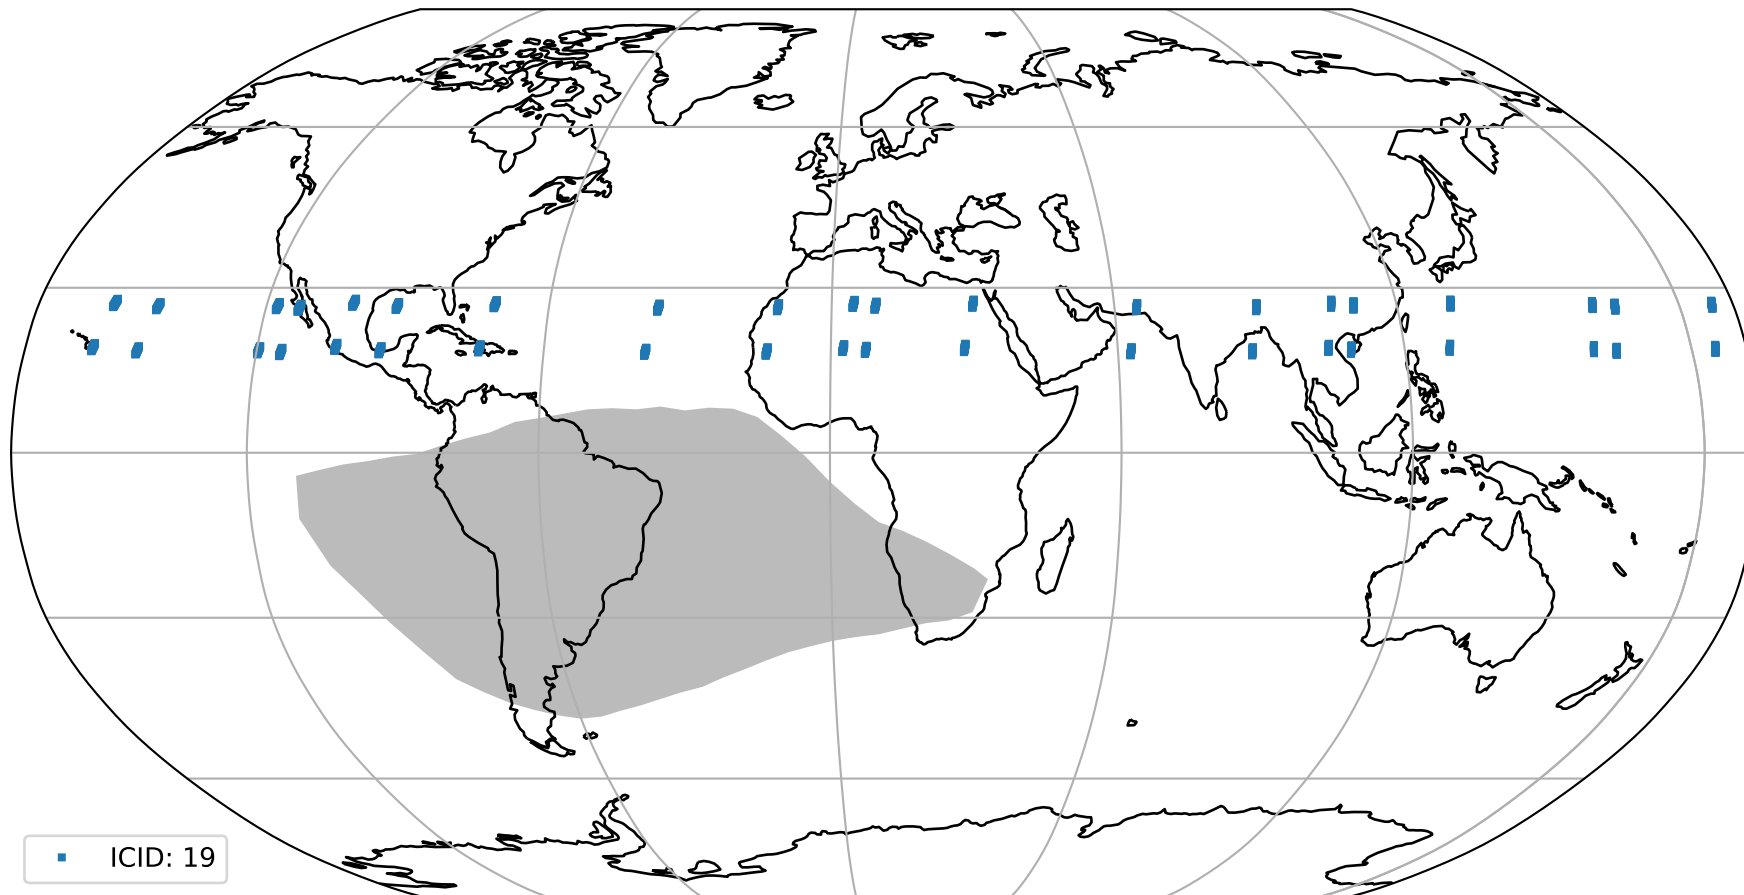

orbits : 20 in [17122, 17167]
coverage : 2021-02-01 / 2021-02-04
bad (quality < 0.8) : 3417
worst (quality < 0.1) : 356
created : 2023-08-22T08:17:56

pixel-quality map (noise average)

Tropomi SWIR pixel quality (official)

orbits : 20 in [17122, 17167]
coverage : 2021-02-01 / 2021-02-04
to good : 361
good to bad : 1554
to worst : 224
created : 2023-08-22T08:17:57

total quality compared with SWIR pixel-quality CKD

Tropomi SWIR pixel quality (official)

orbits : 20 in [17122, 17167]
coverage : 2021-02-01 / 2021-02-04
created : 2023-08-22T08:17:57

Histograms of pixel-quality

Tropomi SWIR pixel quality (official) ground-tracks of Sentinel-5P

orbits : 20 in [17122, 17167]
coverage : 2021-02-01 / 2021-02-04
created : 2023-08-22T08:17:57

Tropomi SWIR pixel quality (official)

orbits : [2827, 17167]
coverage : 2018-04-30 / 2021-02-04
created : 2023-08-22T08:17:58

trend of pixel quality & temperatures