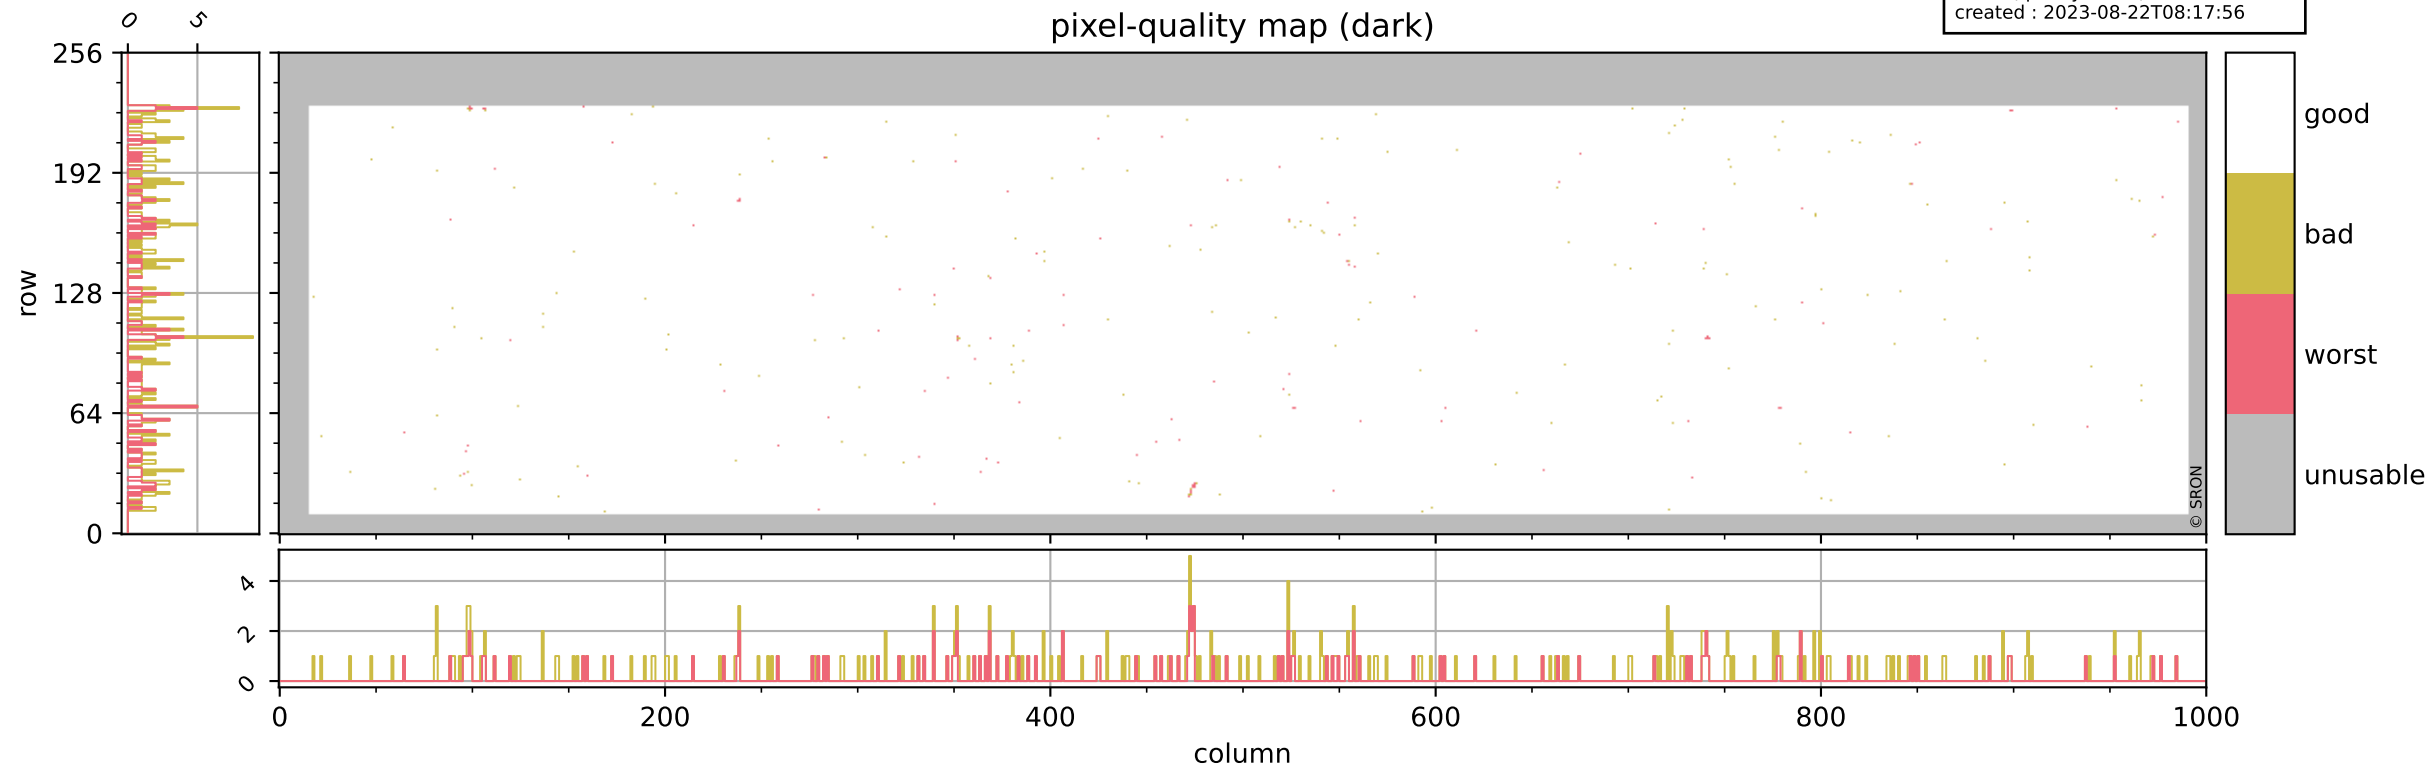

Tropomi SWIR pixel quality (official)

orbits : 20 in [17122, 17167]
coverage : 2021-02-01 / 2021-02-04
bad (quality < 0.8) : 3665
worst (quality < 0.1) : 433
created : 2023-08-22T08:17:56

pixel-quality map

Tropomi SWIR pixel quality (official)

orbits : 20 in [17122, 17167]
coverage : 2021-02-01 / 2021-02-04
bad (quality < 0.8) : 288
worst (quality < 0.1) : 112
created : 2023-08-22T08:17:56

Tropomi SWIR pixel quality (official)

orbits : 20 in [17122, 17167]
coverage : 2021-02-01 / 2021-02-04
bad (quality < 0.8) : 3417
worst (quality < 0.1) : 356
created : 2023-08-22T08:17:56

pixel-quality map (noise average)

Tropomi SWIR pixel quality (official)

orbits : 20 in [17122, 17167]
coverage : 2021-02-01 / 2021-02-04
created : 2023-08-22T08:17:57

Histograms of pixel-quality

Tropomi SWIR pixel quality (official) ground-tracks of Sentinel-5P

orbits : 20 in [17122, 17167]
coverage : 2021-02-01 / 2021-02-04
created : 2023-08-22T08:17:57