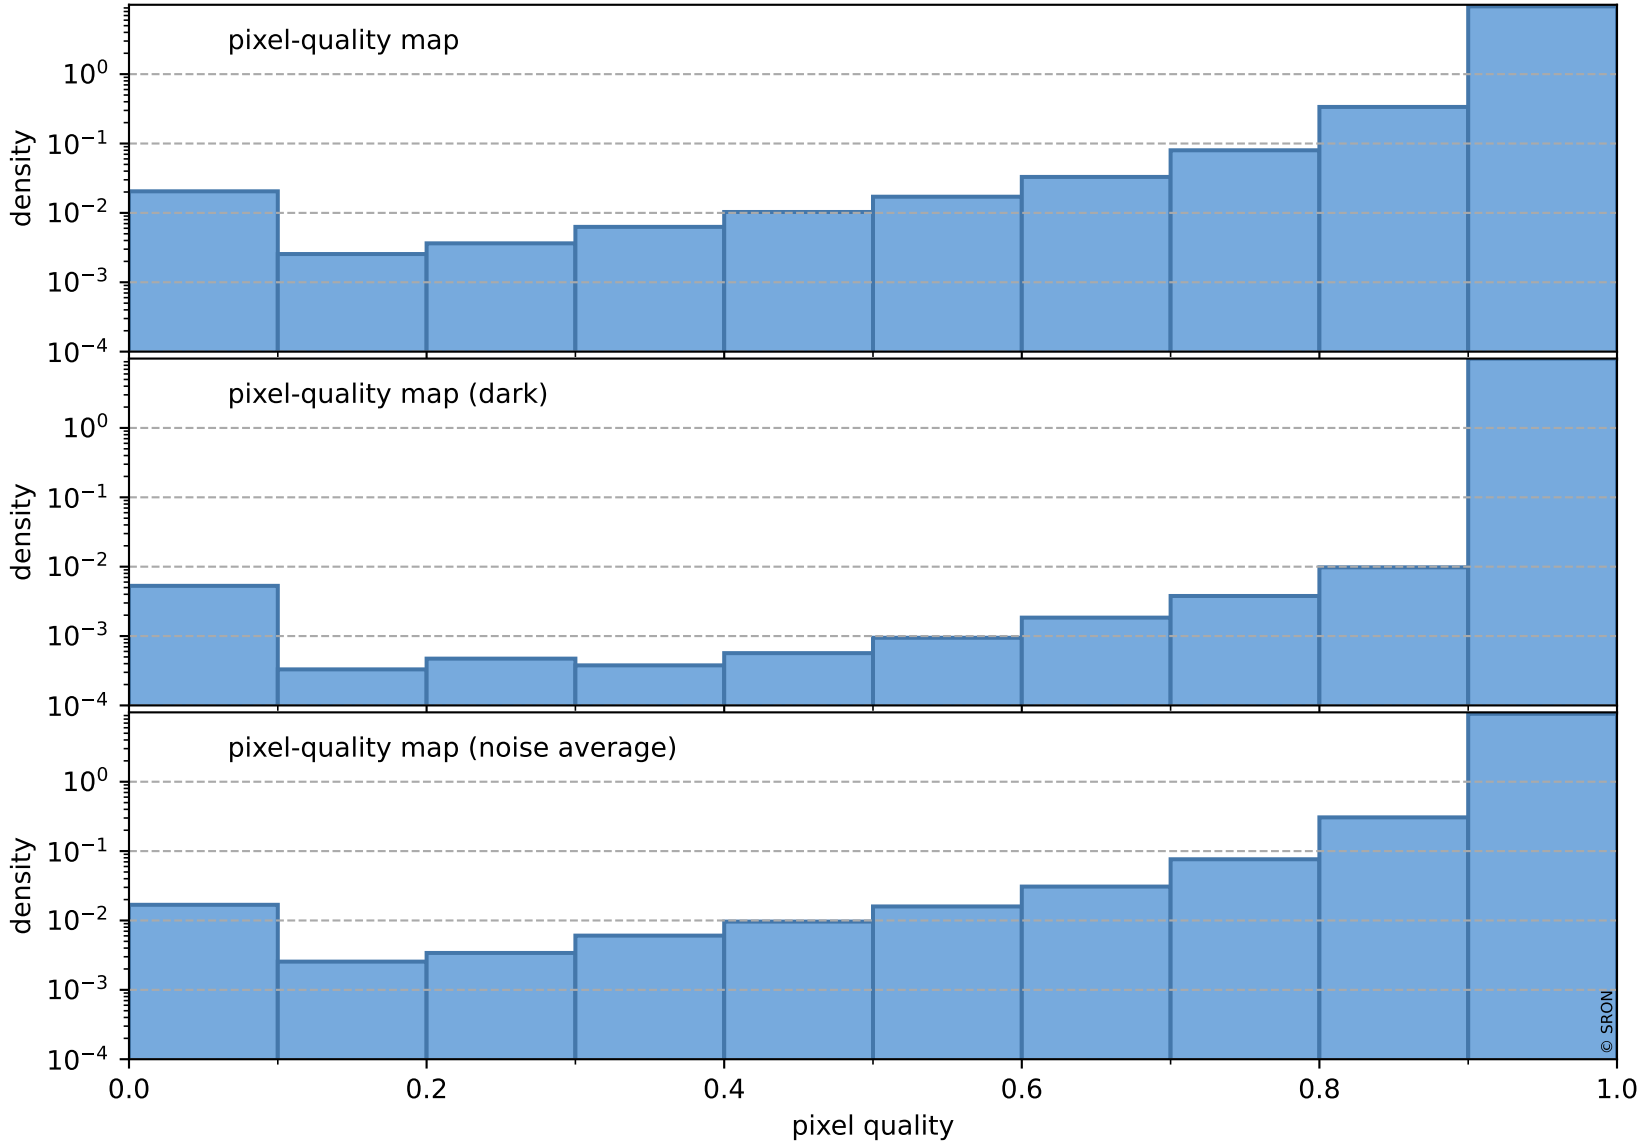

orbits : 20 in [17122, 17167]
coverage : 2021-02-01 / 2021-02-04
bad (quality < 0.8) : 3417
worst (quality < 0.1) : 356
created : 2023-08-22T08:17:56

pixel-quality map (noise average)

Tropomi SWIR pixel quality (official)

orbits : 20 in [17122, 17167]
coverage : 2021-02-01 / 2021-02-04
to good : 361
good to bad : 1554
to worst : 224
created : 2023-08-22T08:17:57

total quality compared with SWIR pixel-quality CKD

Tropomi SWIR pixel quality (official)

orbits : 20 in [17122, 17167]
coverage : 2021-02-01 / 2021-02-04
created : 2023-08-22T08:17:57

Histograms of pixel-quality

Tropomi SWIR pixel quality (official) ground-tracks of Sentinel-5P

orbits : 20 in [17122, 17167]
coverage : 2021-02-01 / 2021-02-04
created : 2023-08-22T08:17:57

Tropomi SWIR pixel quality (official)

orbits : [2827, 17167]
coverage : 2018-04-30 / 2021-02-04
created : 2023-08-22T08:17:58

trend of pixel quality & temperatures