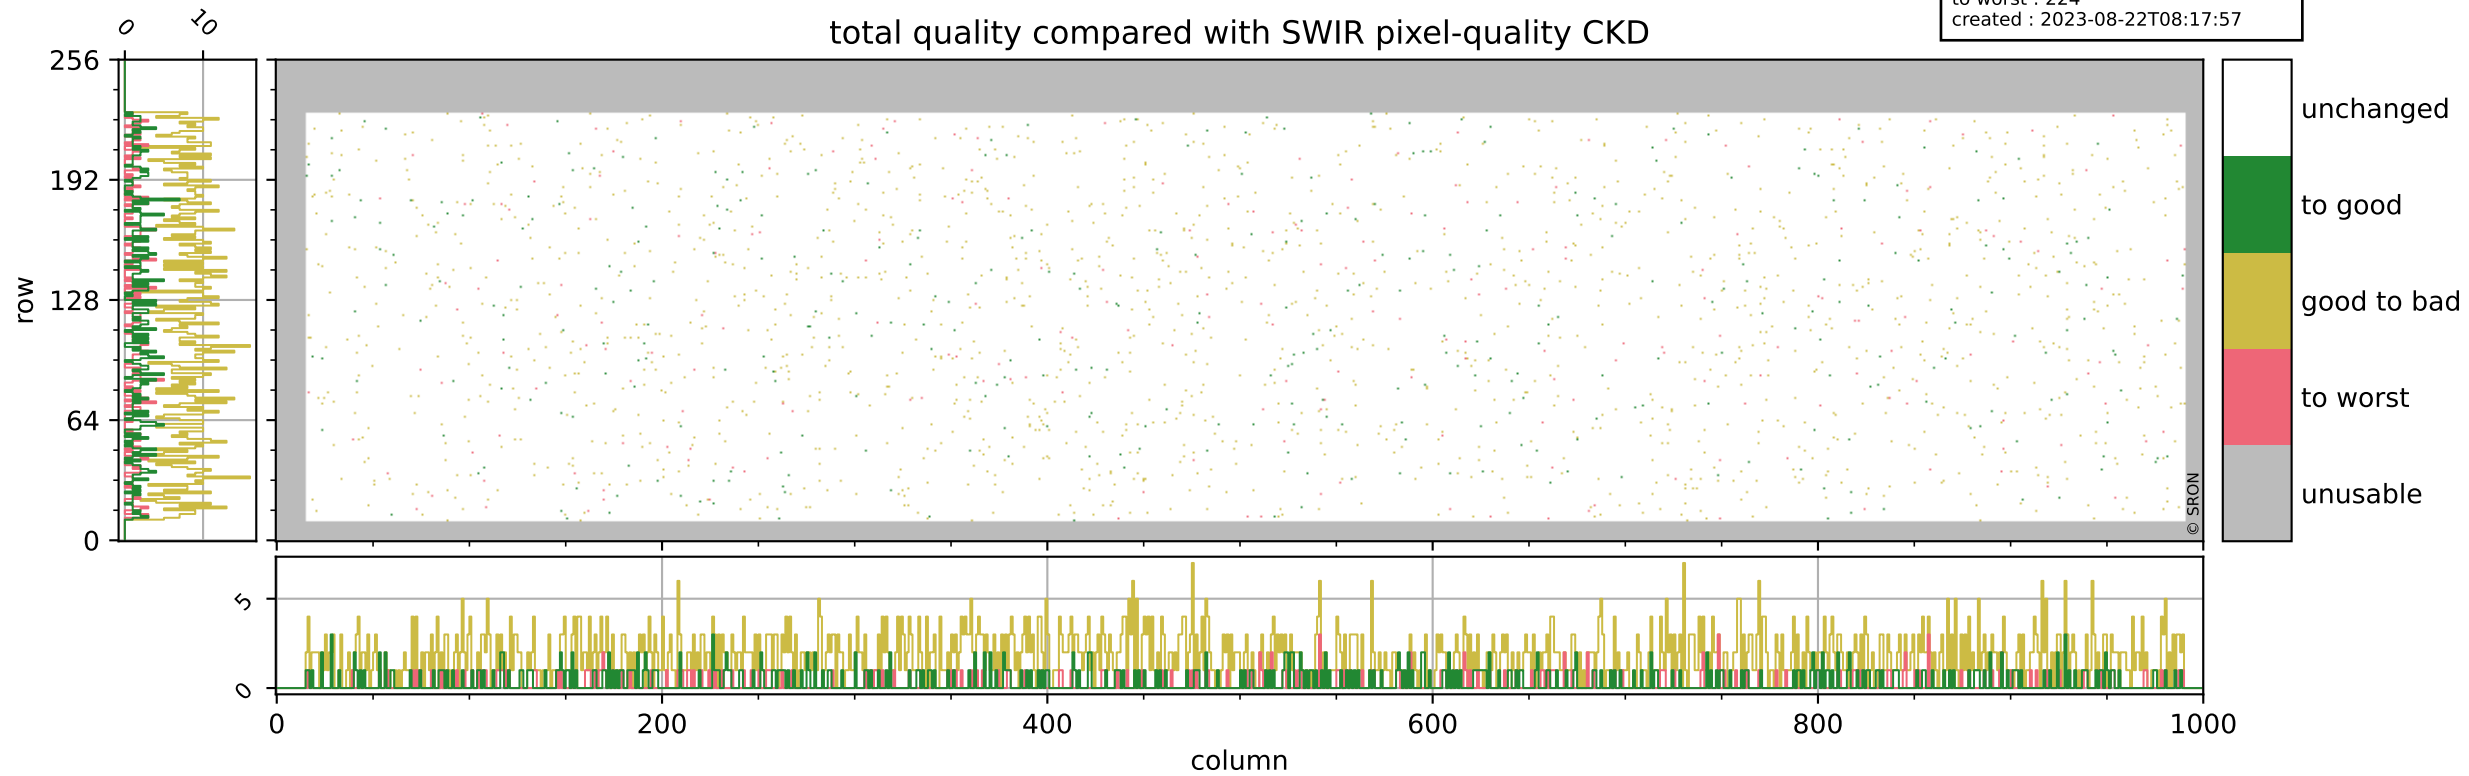

Tropomi SWIR pixel quality (official)

orbits : 20 in [17122, 17167]
coverage : 2021-02-01 / 2021-02-04
bad (quality < 0.8) : 288
worst (quality < 0.1) : 112
created : 2023-08-22T08:17:56

Tropomi SWIR pixel quality (official)

orbits : 20 in [17122, 17167]
coverage : 2021-02-01 / 2021-02-04
bad (quality < 0.8) : 3417
worst (quality < 0.1) : 356
created : 2023-08-22T08:17:56

pixel-quality map (noise average)

Tropomi SWIR pixel quality (official)

orbits : 20 in [17122, 17167]
coverage : 2021-02-01 / 2021-02-04
to good : 361
good to bad : 1554
to worst : 224
created : 2023-08-22T08:17:57

total quality compared with SWIR pixel-quality CKD

Tropomi SWIR pixel quality (official)

orbits : 20 in [17122, 17167]
coverage : 2021-02-01 / 2021-02-04
created : 2023-08-22T08:17:57

Histograms of pixel-quality

Tropomi SWIR pixel quality (official) ground-tracks of Sentinel-5P

orbits : 20 in [17122, 17167]
coverage : 2021-02-01 / 2021-02-04
created : 2023-08-22T08:17:57