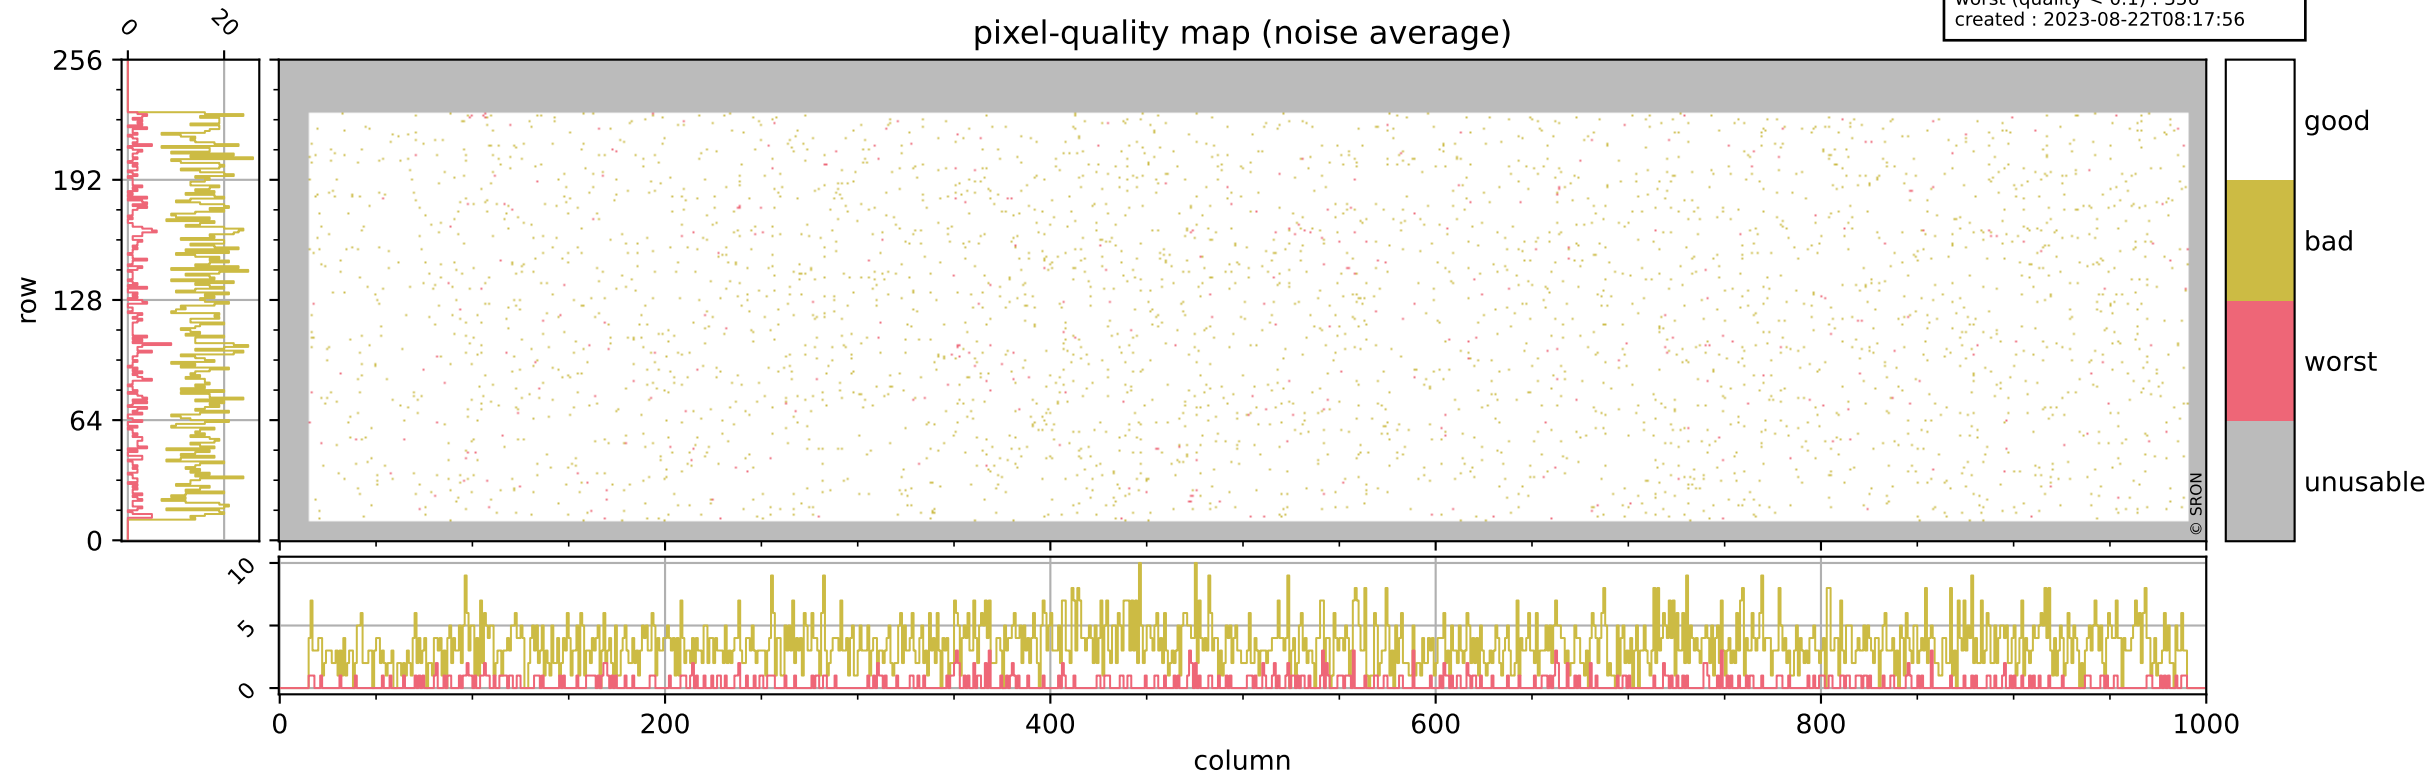

Tropomi SWIR pixel quality (official)

orbits : 20 in [17122, 17167]
coverage : 2021-02-01 / 2021-02-04
bad (quality < 0.8) : 288
worst (quality < 0.1) : 112
created : 2023-08-22T08:17:56

Tropomi SWIR pixel quality (official)

orbits : 20 in [17122, 17167]
coverage : 2021-02-01 / 2021-02-04
bad (quality < 0.8) : 3417
worst (quality < 0.1) : 356
created : 2023-08-22T08:17:56

pixel-quality map (noise average)

Tropomi SWIR pixel quality (official)

orbits : 20 in [17122, 17167]
coverage : 2021-02-01 / 2021-02-04
to good : 361
good to bad : 1554
to worst : 224
created : 2023-08-22T08:17:57

total quality compared with SWIR pixel-quality CKD

Tropomi SWIR pixel quality (official)

orbits : 20 in [17122, 17167]
coverage : 2021-02-01 / 2021-02-04
created : 2023-08-22T08:17:57

Histograms of pixel-quality

Tropomi SWIR pixel quality (official) ground-tracks of Sentinel-5P

orbits : 20 in [17122, 17167]
coverage : 2021-02-01 / 2021-02-04
created : 2023-08-22T08:17:57