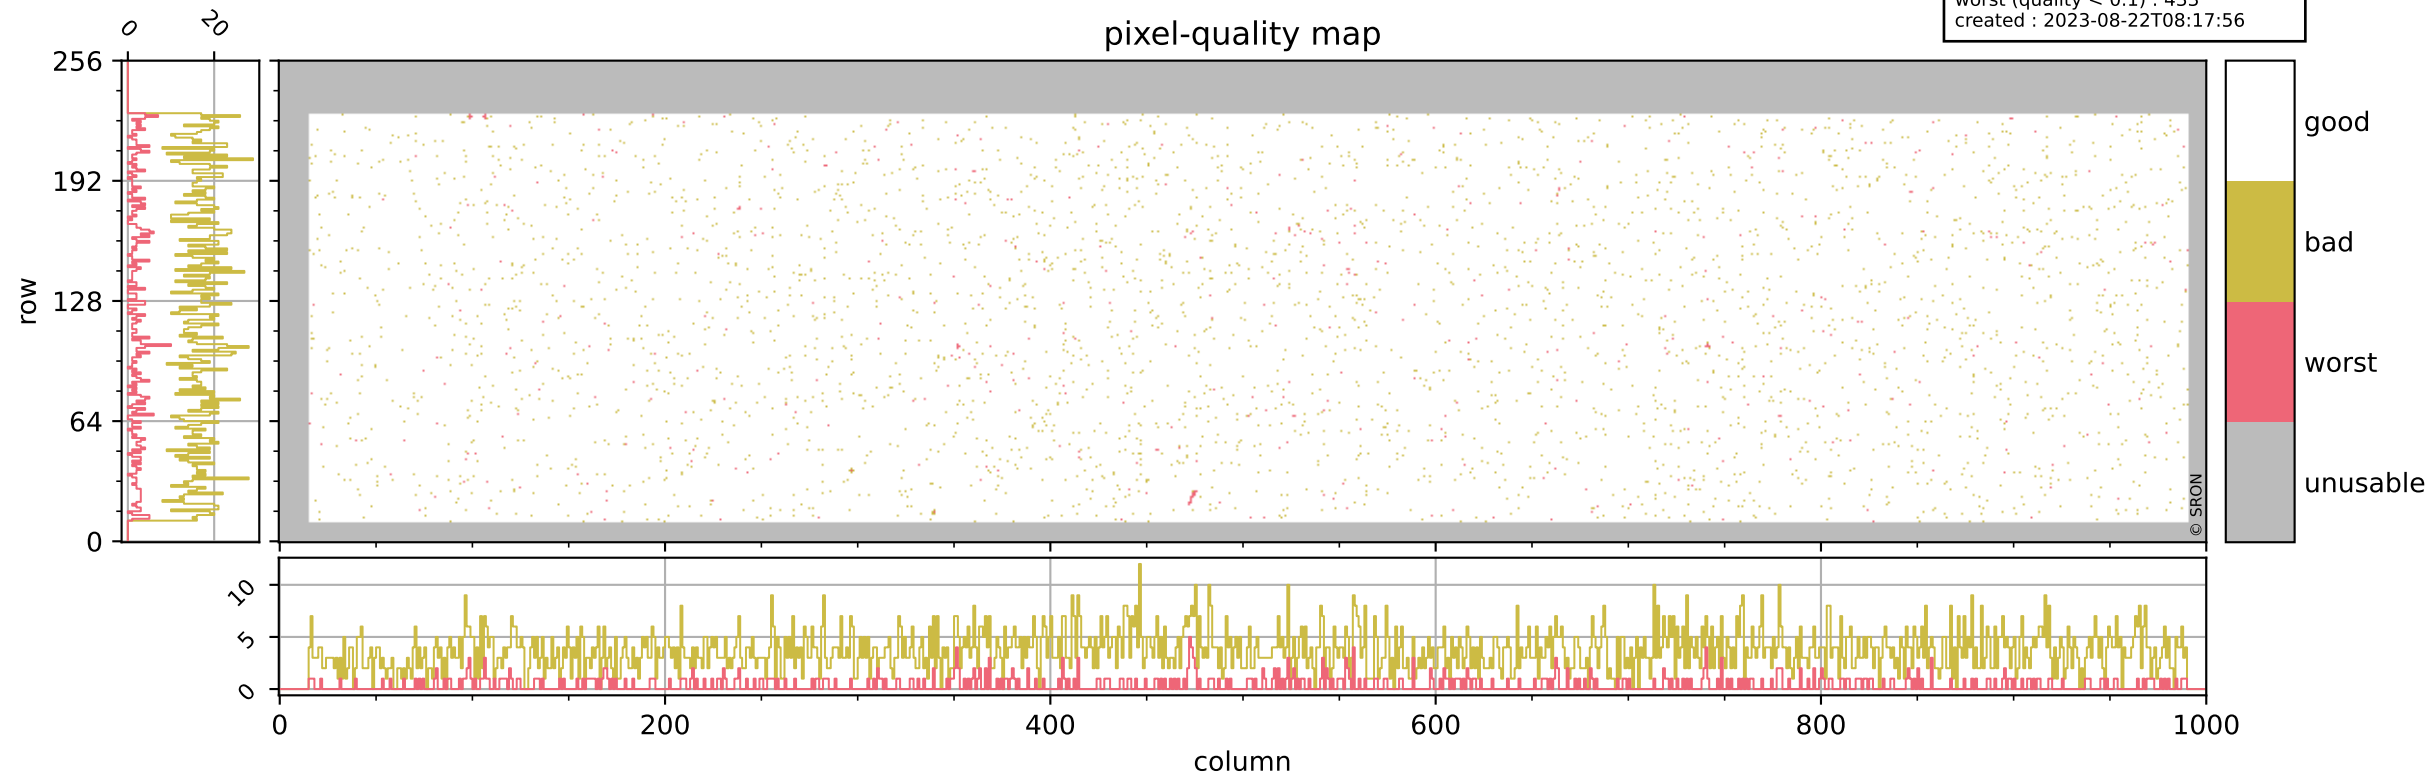

Tropomi SWIR pixel quality (official)

orbits : 20 in [17122, 17167]
coverage : 2021-02-01 / 2021-02-04
bad (quality < 0.8) : 3665
worst (quality < 0.1) : 433
created : 2023-08-22T08:17:56

pixel-quality map

Tropomi SWIR pixel quality (official)

orbits : 20 in [17122, 17167]
coverage : 2021-02-01 / 2021-02-04
bad (quality < 0.8) : 288
worst (quality < 0.1) : 112
created : 2023-08-22T08:17:56

Tropomi SWIR pixel quality (official)

orbits : 20 in [17122, 17167]
coverage : 2021-02-01 / 2021-02-04
bad (quality < 0.8) : 3417
worst (quality < 0.1) : 356
created : 2023-08-22T08:17:56

pixel-quality map (noise average)

Tropomi SWIR pixel quality (official)

orbits : 20 in [17122, 17167]
coverage : 2021-02-01 / 2021-02-04
created : 2023-08-22T08:17:57

Histograms of pixel-quality

Tropomi SWIR pixel quality (official) ground-tracks of Sentinel-5P

orbits : 20 in [17122, 17167]
coverage : 2021-02-01 / 2021-02-04
created : 2023-08-22T08:17:57