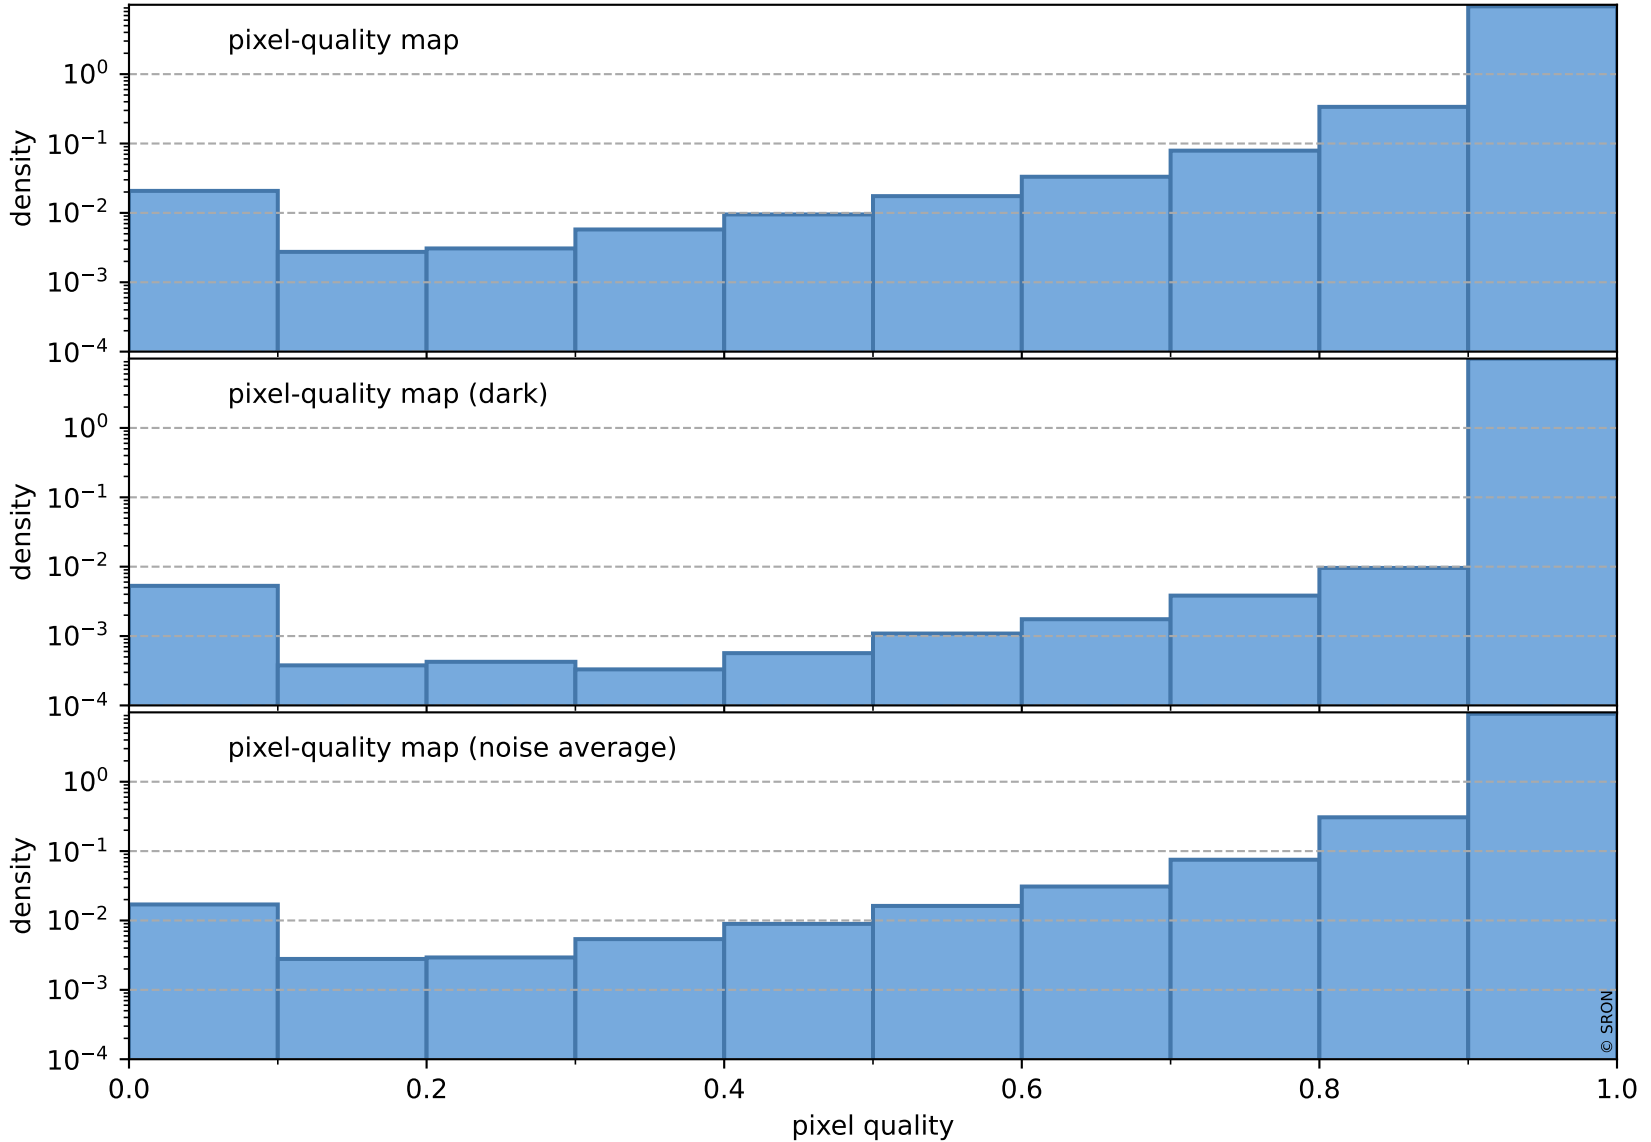

Tropomi SWIR pixel quality (official)

orbits : 19 in [17137, 17182]
coverage : 2021-02-02 / 2021-02-05
created : 2023-08-22T08:17:59

Histograms of pixel-quality