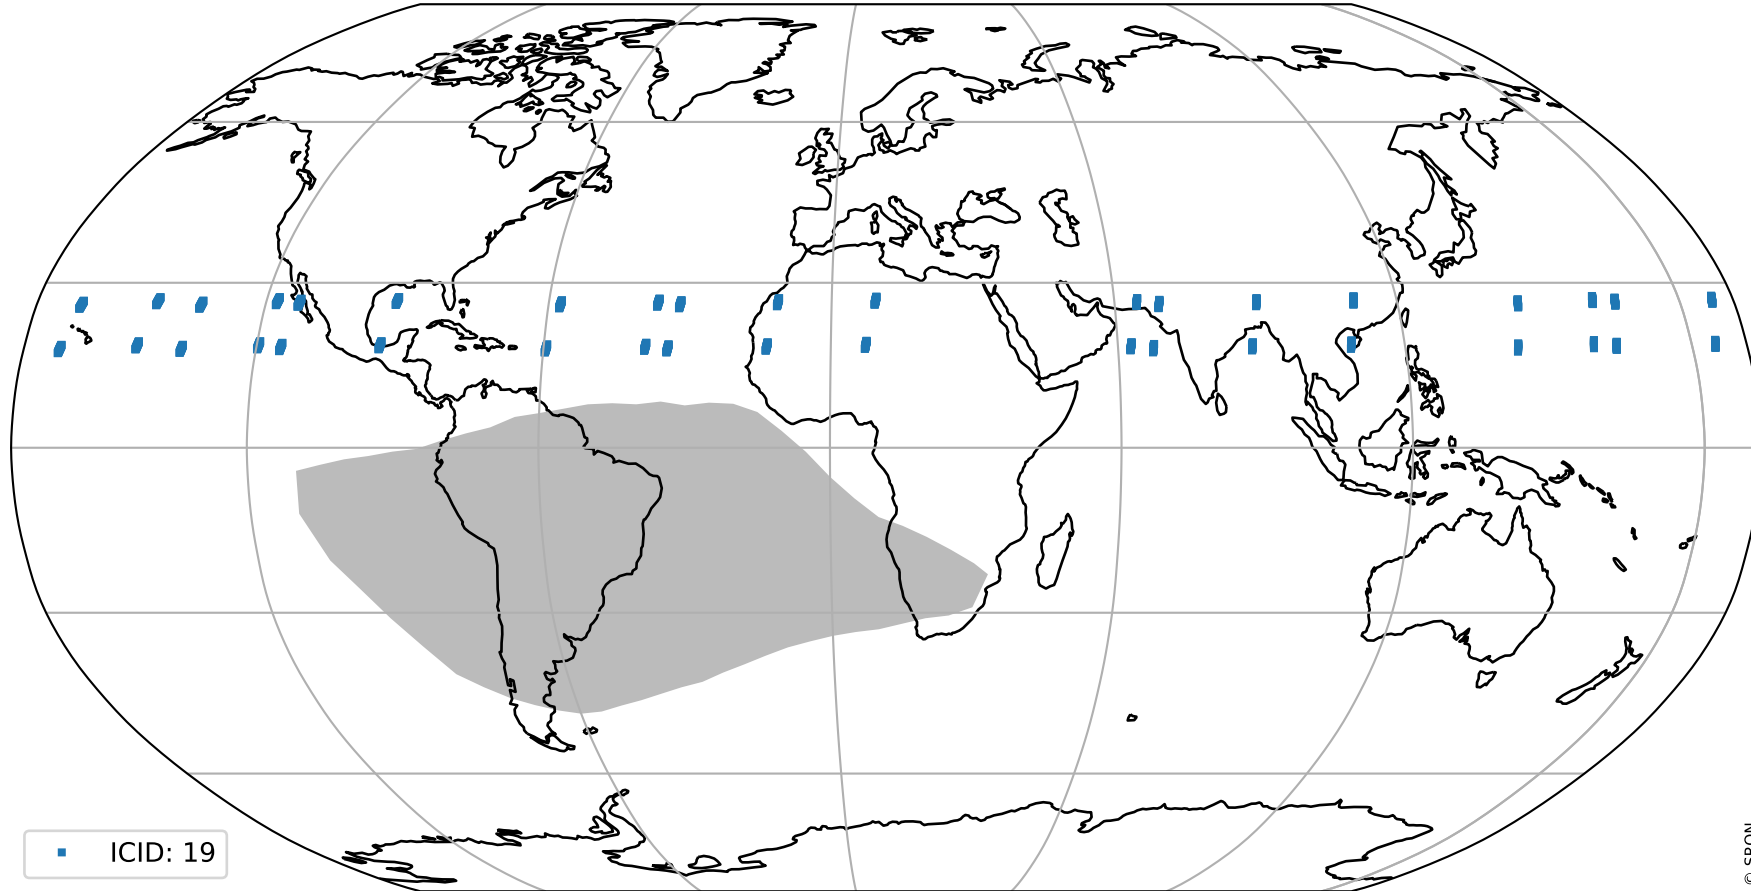

# Tropomi SWIR pixel quality (official)

orbits : 19 in [17137, 17182]  
coverage : 2021-02-02 / 2021-02-05  
created : 2023-08-22T08:17:59

## Histograms of pixel-quality

# Tropomi SWIR pixel quality (official) ground-tracks of Sentinel-5P

orbits : 19 in [17137, 17182]  
coverage : 2021-02-02 / 2021-02-05  
created : 2023-08-22T08:18:00