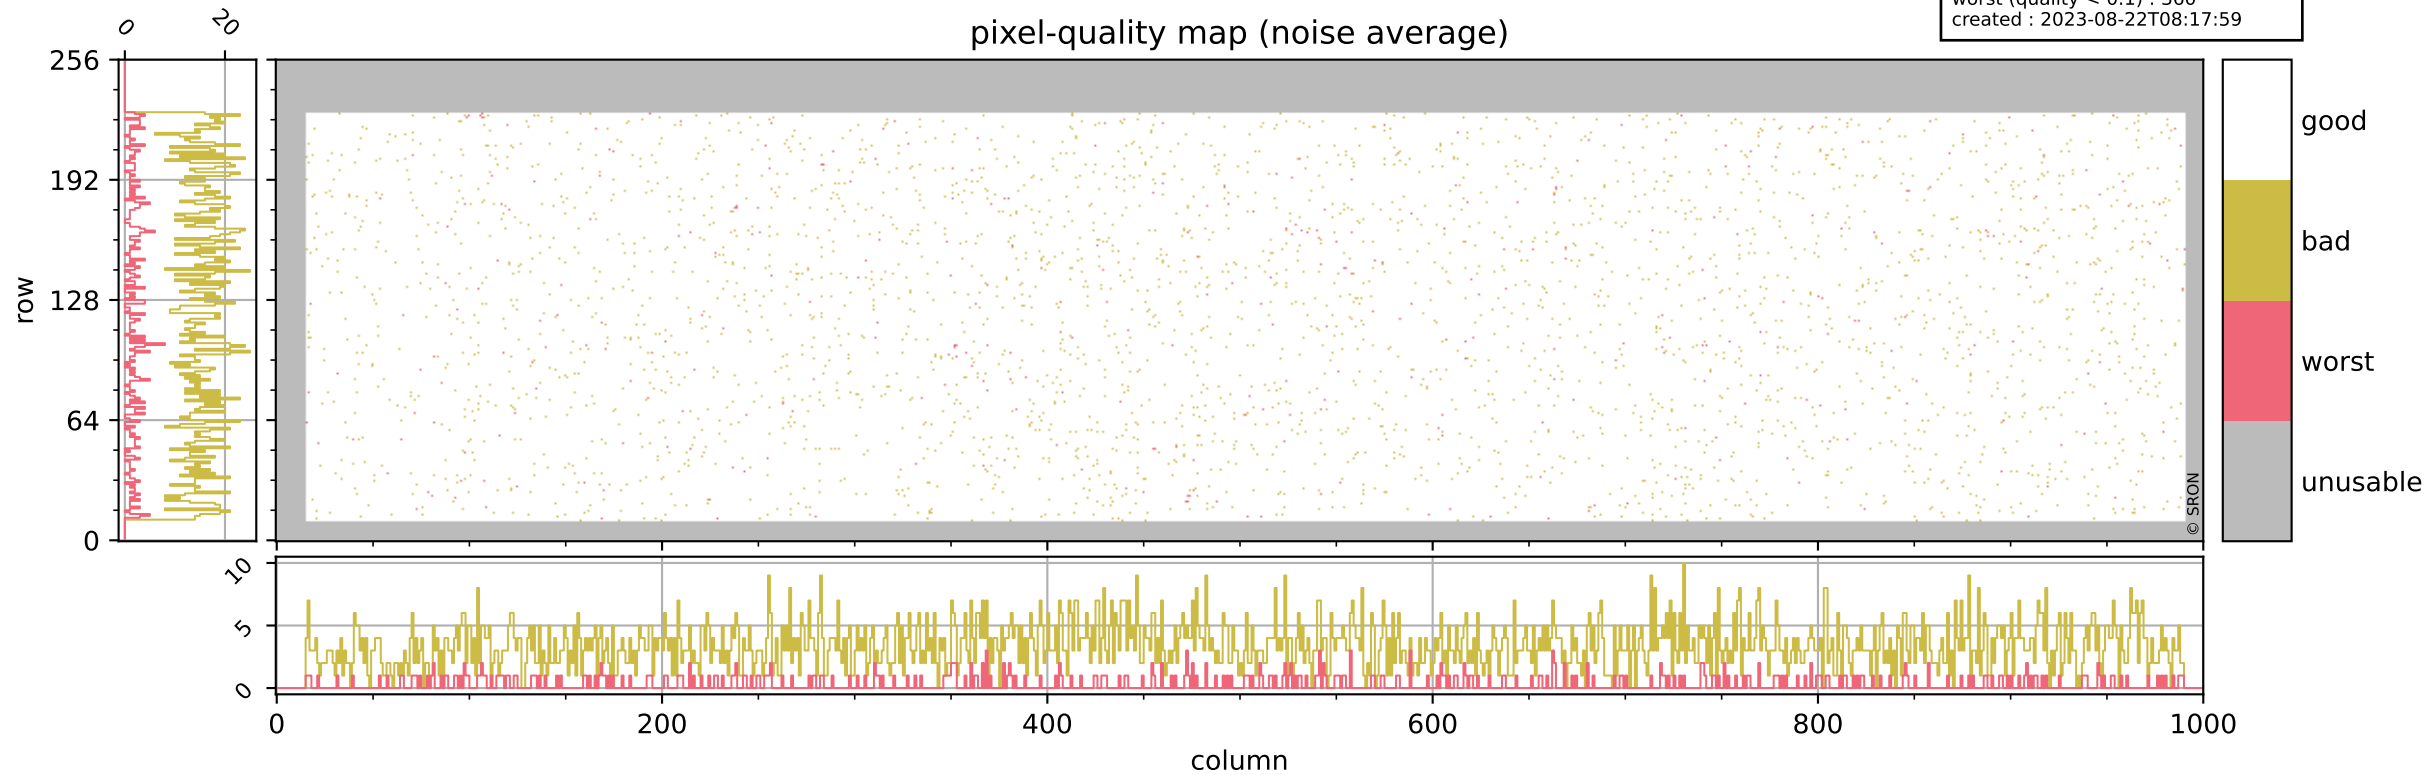

## pixel-quality map

# Tropomi SWIR pixel quality (official)

orbits : 19 in [17137, 17182]  
coverage : 2021-02-02 / 2021-02-05  
bad (quality < 0.8) : 289  
worst (quality < 0.1) : 112  
created : 2023-08-22T08:17:58

# Tropomi SWIR pixel quality (official)

orbits : 19 in [17137, 17182]  
coverage : 2021-02-02 / 2021-02-05  
bad (quality < 0.8) : 3369  
worst (quality < 0.1) : 360  
created : 2023-08-22T08:17:59

# Tropomi SWIR pixel quality (official)

orbits : 19 in [17137, 17182]  
coverage : 2021-02-02 / 2021-02-05  
to good : 370  
good to bad : 1521  
to worst : 228  
created : 2023-08-22T08:17:59