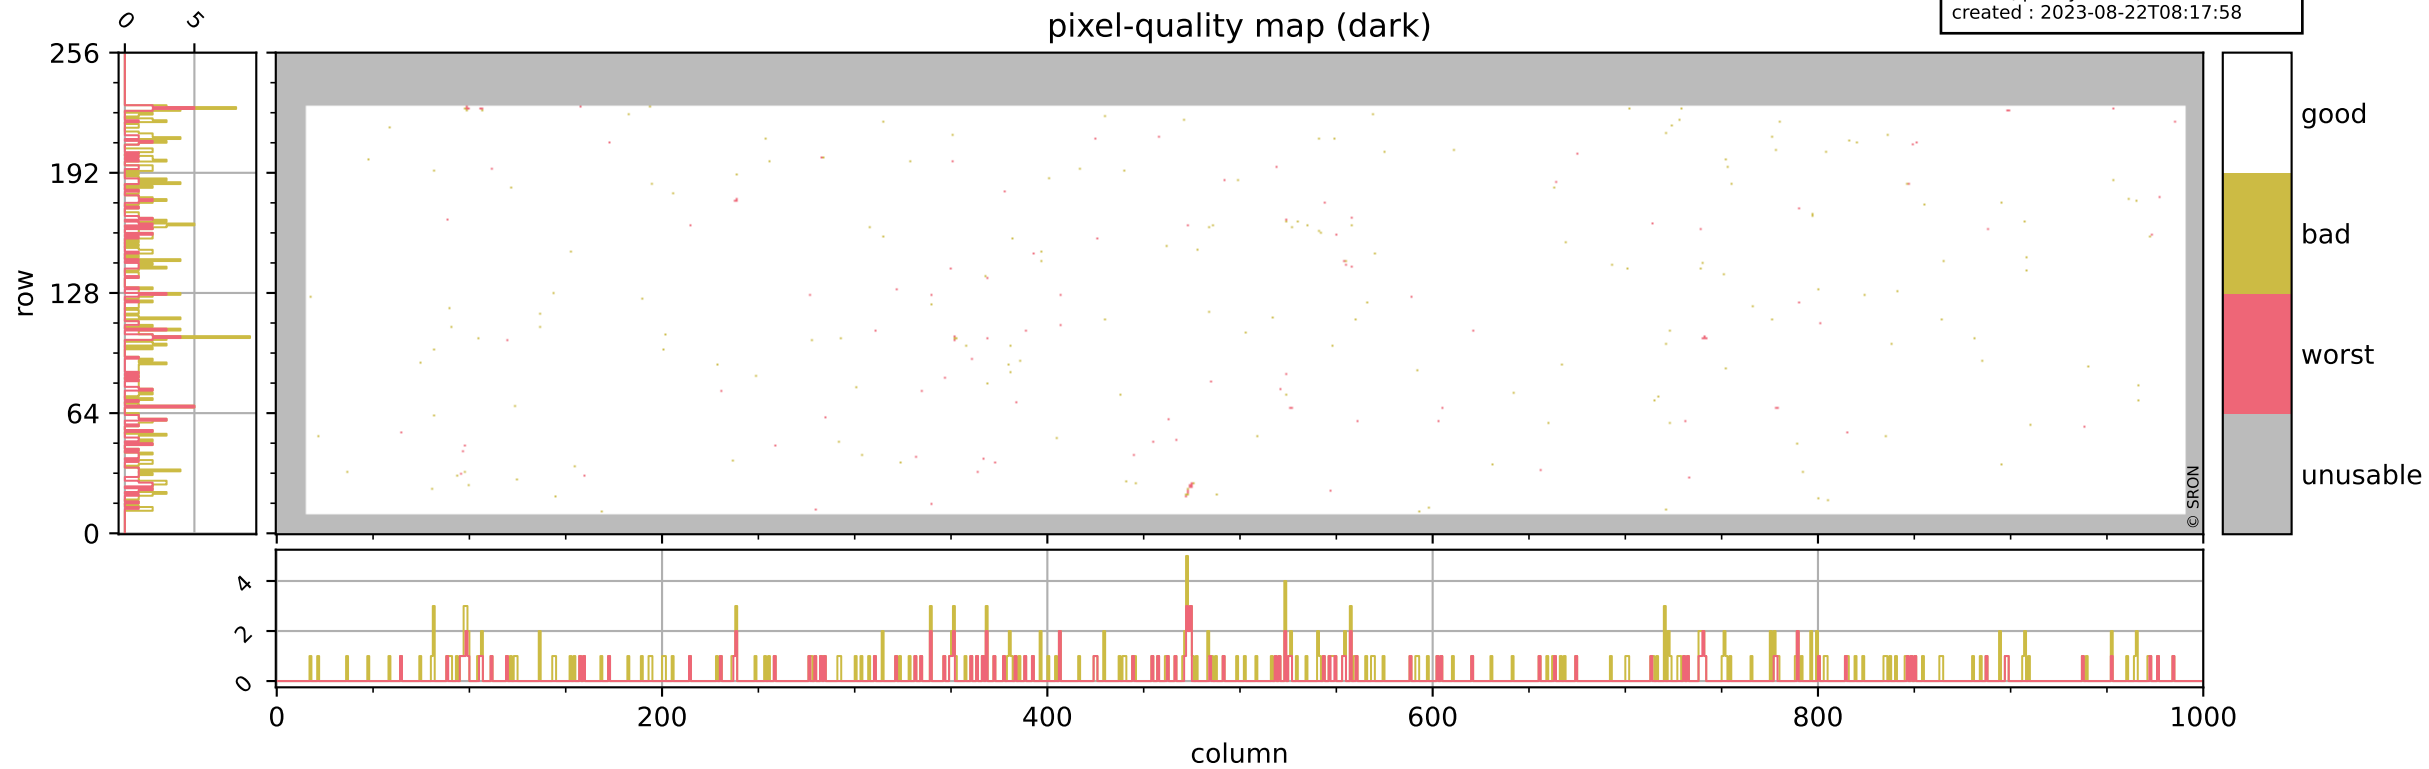

# Tropomi SWIR pixel quality (official)

orbits : 19 in [17137, 17182]  
coverage : 2021-02-02 / 2021-02-05  
bad (quality < 0.8) : 3626  
worst (quality < 0.1) : 439  
created : 2023-08-22T08:17:58

## pixel-quality map

# Tropomi SWIR pixel quality (official)

orbits : 19 in [17137, 17182]  
coverage : 2021-02-02 / 2021-02-05  
bad (quality < 0.8) : 289  
worst (quality < 0.1) : 112  
created : 2023-08-22T08:17:58

# Tropomi SWIR pixel quality (official)

orbits : 19 in [17137, 17182]  
coverage : 2021-02-02 / 2021-02-05  
bad (quality < 0.8) : 3369  
worst (quality < 0.1) : 360  
created : 2023-08-22T08:17:59