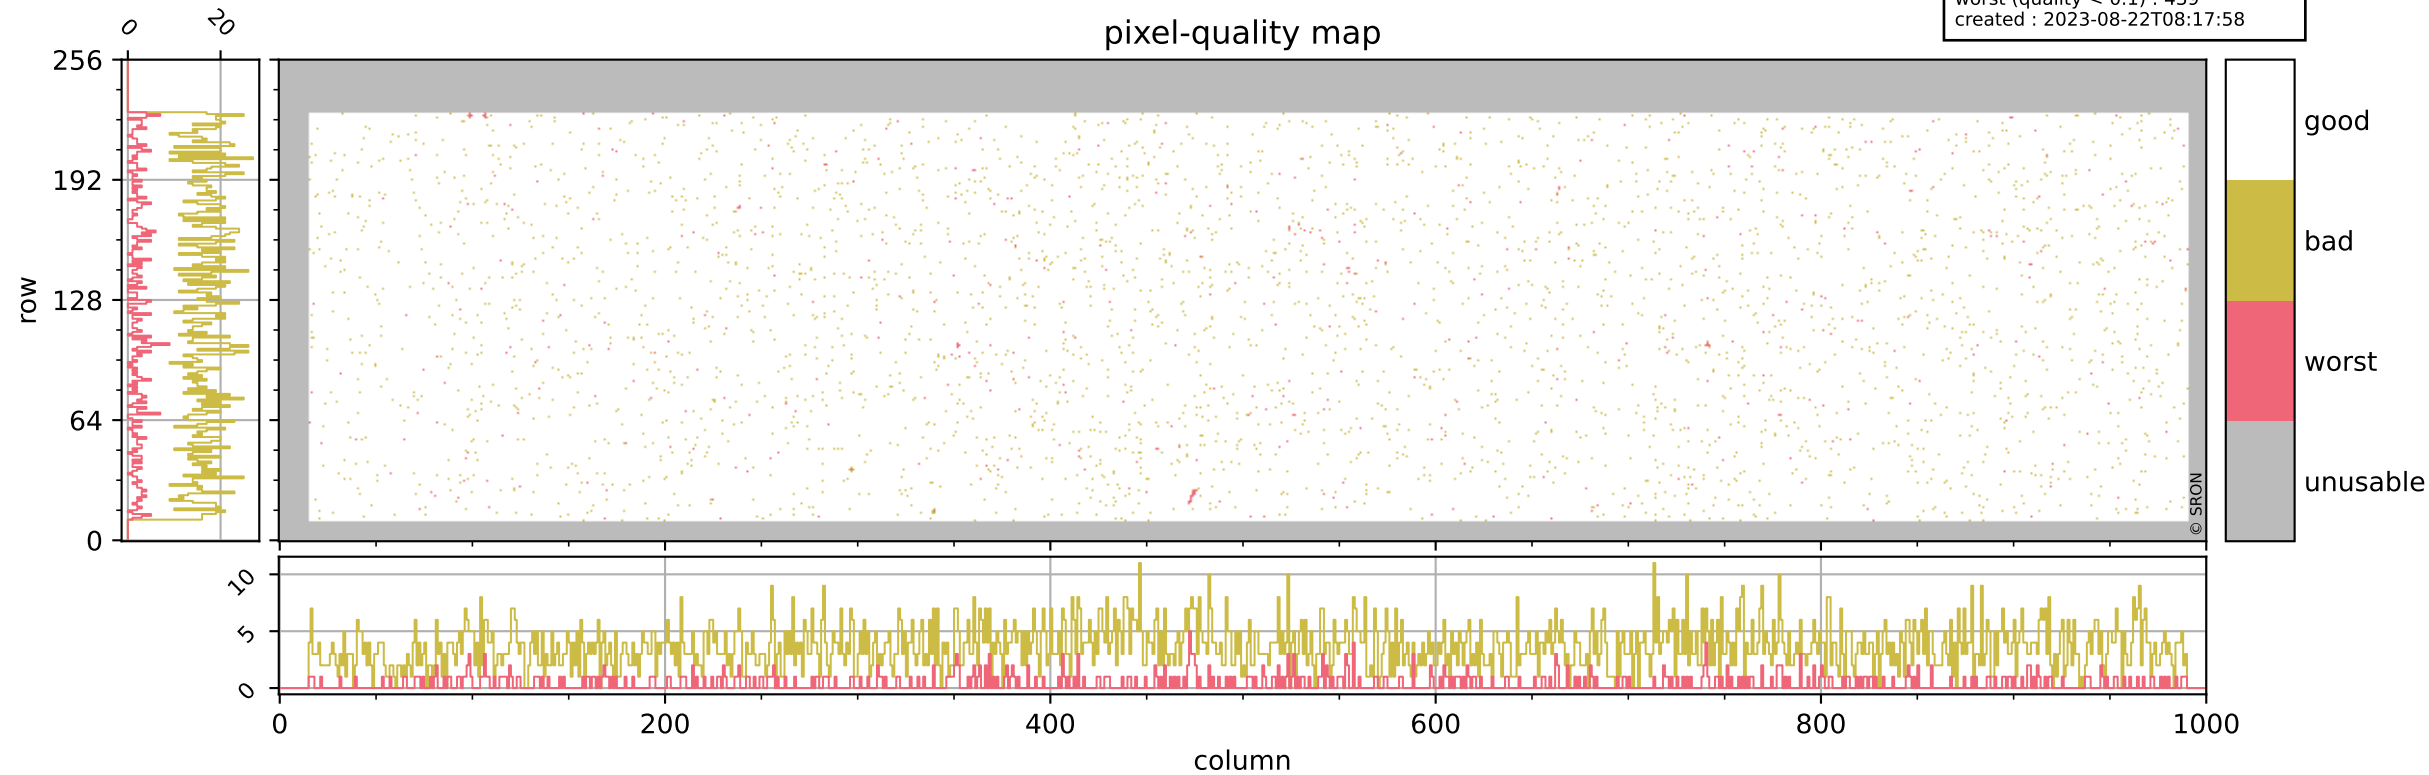

# Tropomi SWIR pixel quality (official)

orbits : 19 in [17137, 17182]  
coverage : 2021-02-02 / 2021-02-05  
bad (quality < 0.8) : 3626  
worst (quality < 0.1) : 439  
created : 2023-08-22T08:17:58

## pixel-quality map

# Tropomi SWIR pixel quality (official)

orbits : 19 in [17137, 17182]  
coverage : 2021-02-02 / 2021-02-05  
bad (quality < 0.8) : 289  
worst (quality < 0.1) : 112  
created : 2023-08-22T08:17:58

# Tropomi SWIR pixel quality (official)

orbits : 19 in [17137, 17182]  
coverage : 2021-02-02 / 2021-02-05  
bad (quality < 0.8) : 3369  
worst (quality < 0.1) : 360  
created : 2023-08-22T08:17:59