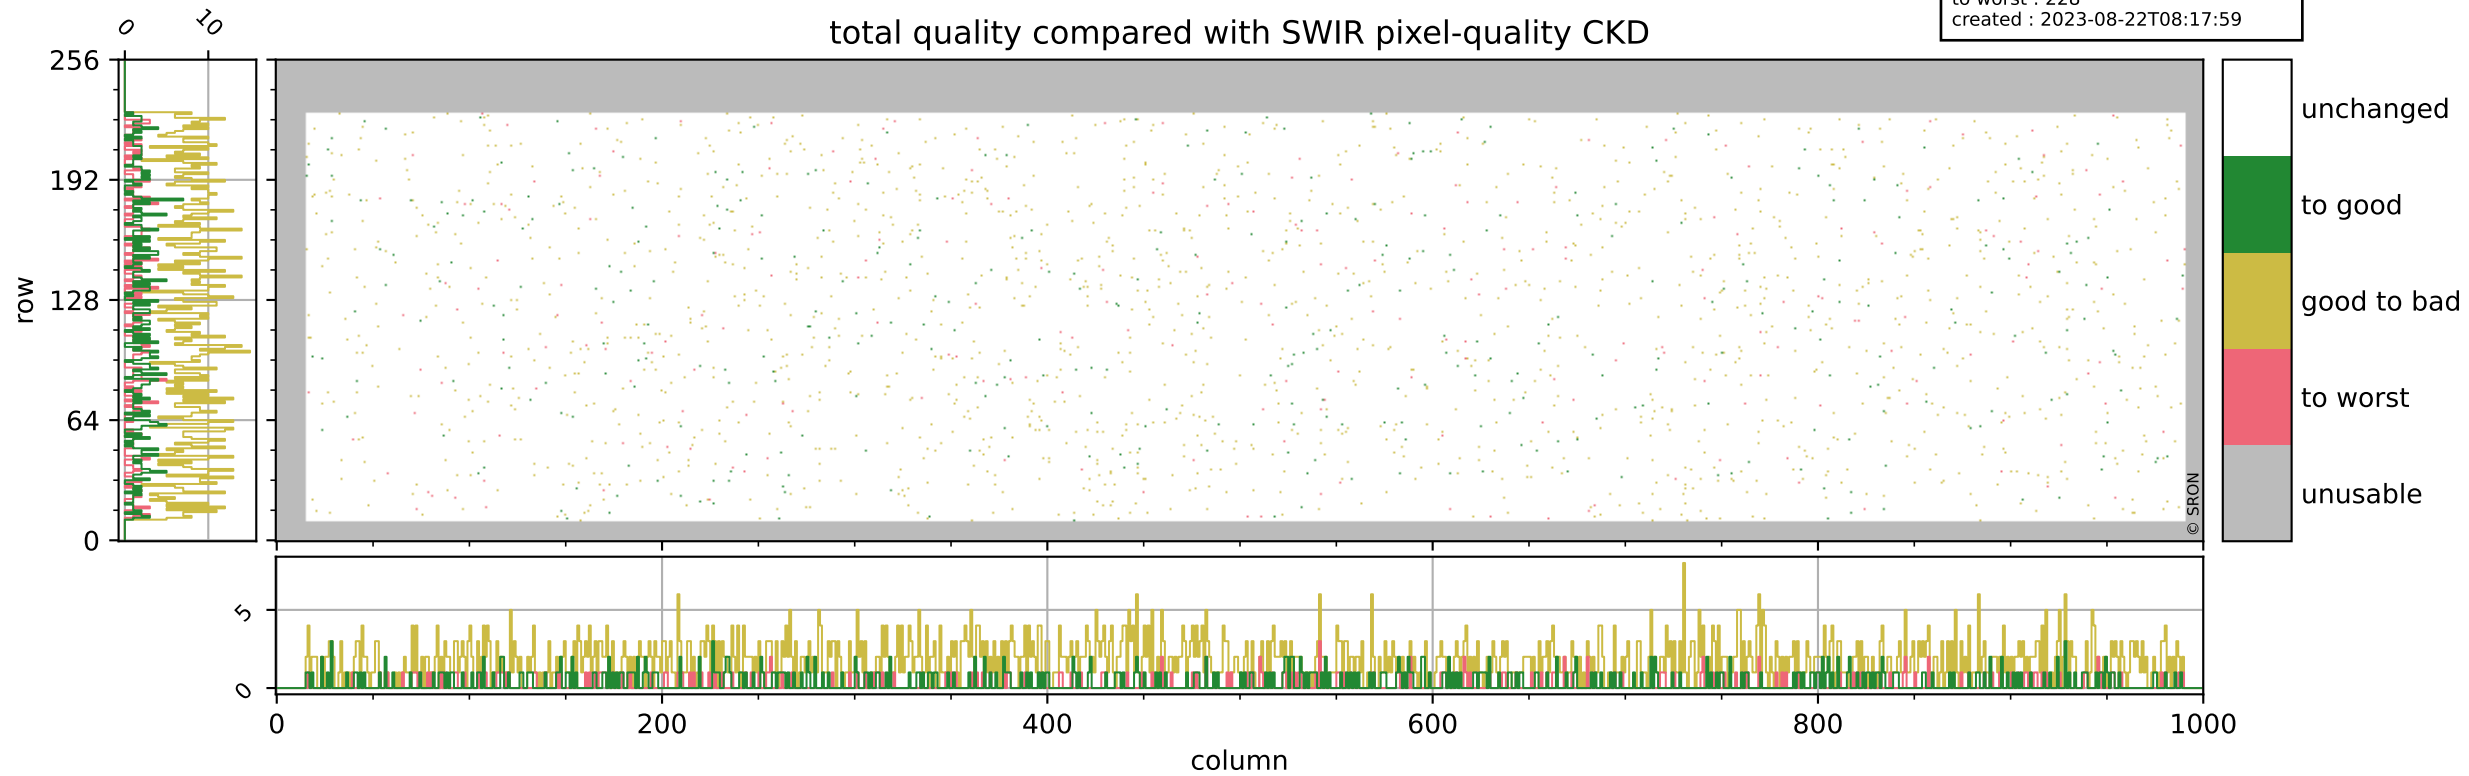

Tropomi SWIR pixel quality (official)

orbits : 19 in [17137, 17182]
coverage : 2021-02-02 / 2021-02-05
to good : 370
good to bad : 1521
to worst : 228
created : 2023-08-22T08:17:59

total quality compared with SWIR pixel-quality CKD