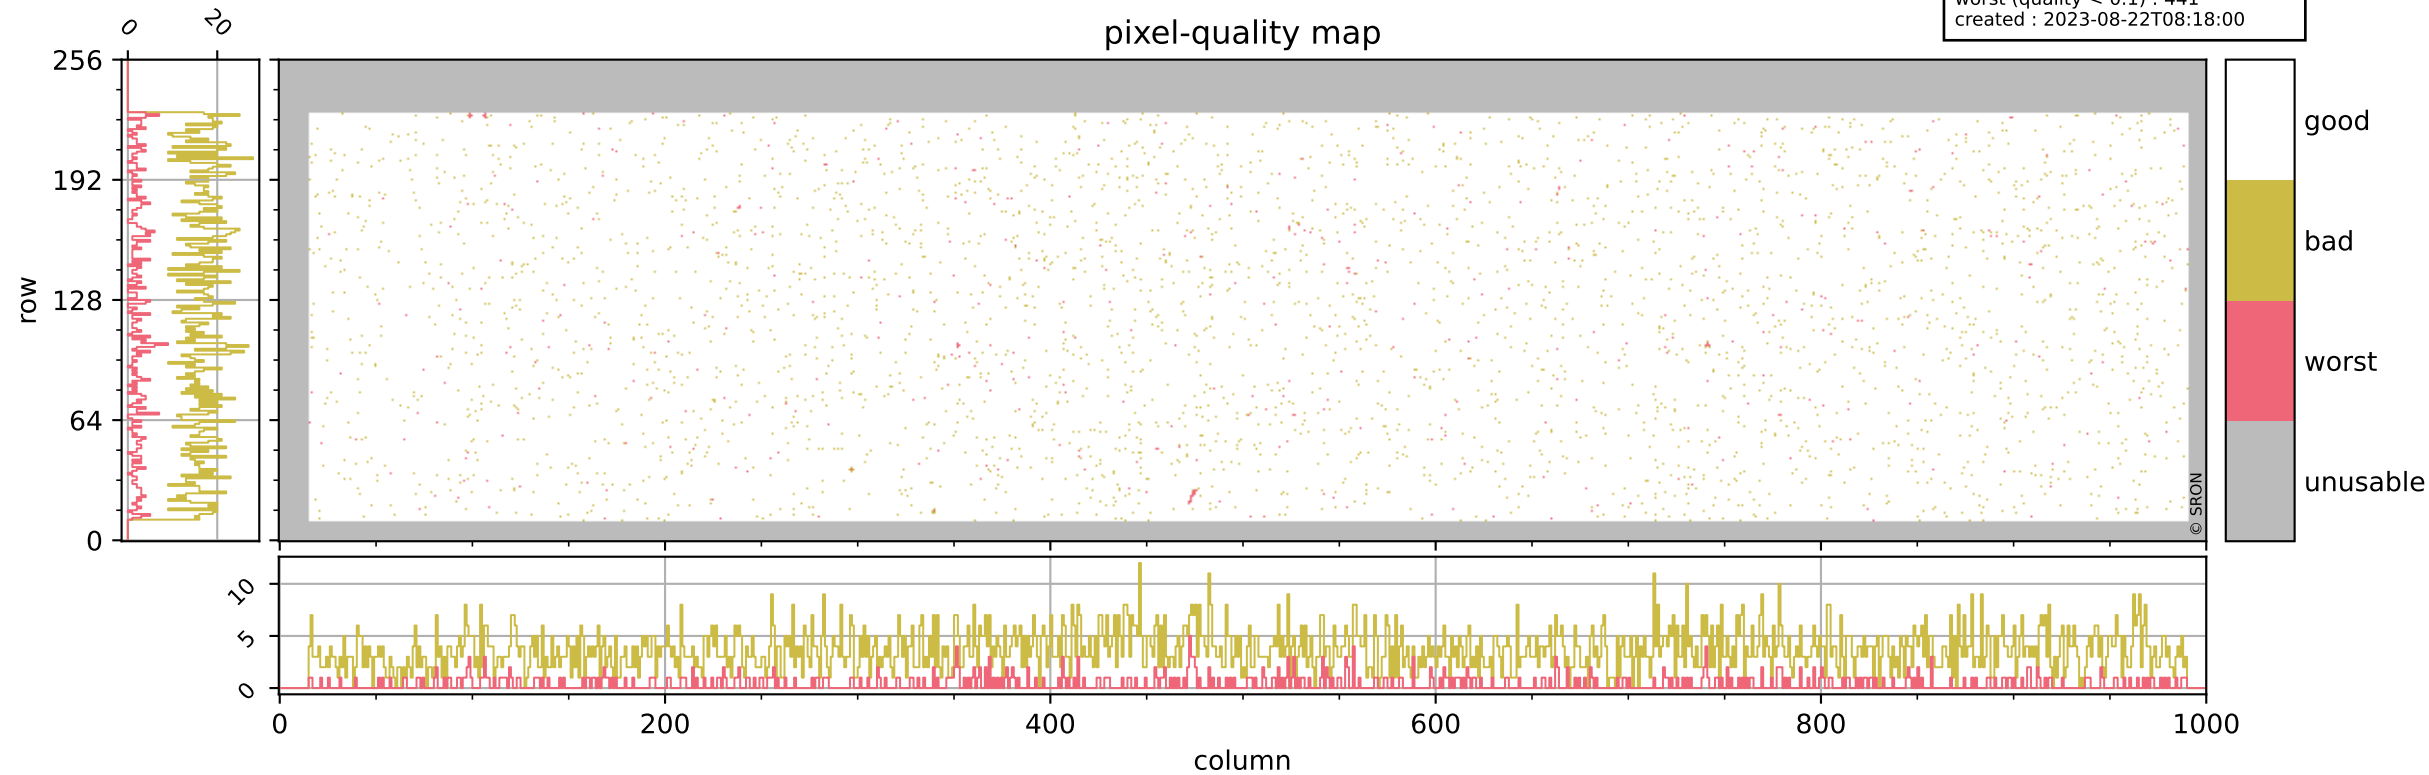

Tropomi SWIR pixel quality (official)

orbits : 20 in [17152, 17197]
coverage : 2021-02-03 / 2021-02-06
bad (quality < 0.8) : 3619
worst (quality < 0.1) : 441
created : 2023-08-22T08:18:00

pixel-quality map

Tropomi SWIR pixel quality (official)

orbits : 20 in [17152, 17197]
coverage : 2021-02-03 / 2021-02-06
bad (quality < 0.8) : 288
worst (quality < 0.1) : 113
created : 2023-08-22T08:18:01

Tropomi SWIR pixel quality (official)

orbits : 20 in [17152, 17197]
coverage : 2021-02-03 / 2021-02-06
bad (quality < 0.8) : 3364
worst (quality < 0.1) : 361
created : 2023-08-22T08:18:01

pixel-quality map (noise average)

Tropomi SWIR pixel quality (official)

orbits : 20 in [17152, 17197]
coverage : 2021-02-03 / 2021-02-06
created : 2023-08-22T08:18:01

Histograms of pixel-quality

Tropomi SWIR pixel quality (official) ground-tracks of Sentinel-5P

orbits : 20 in [17152, 17197]
coverage : 2021-02-03 / 2021-02-06
created : 2023-08-22T08:18:02