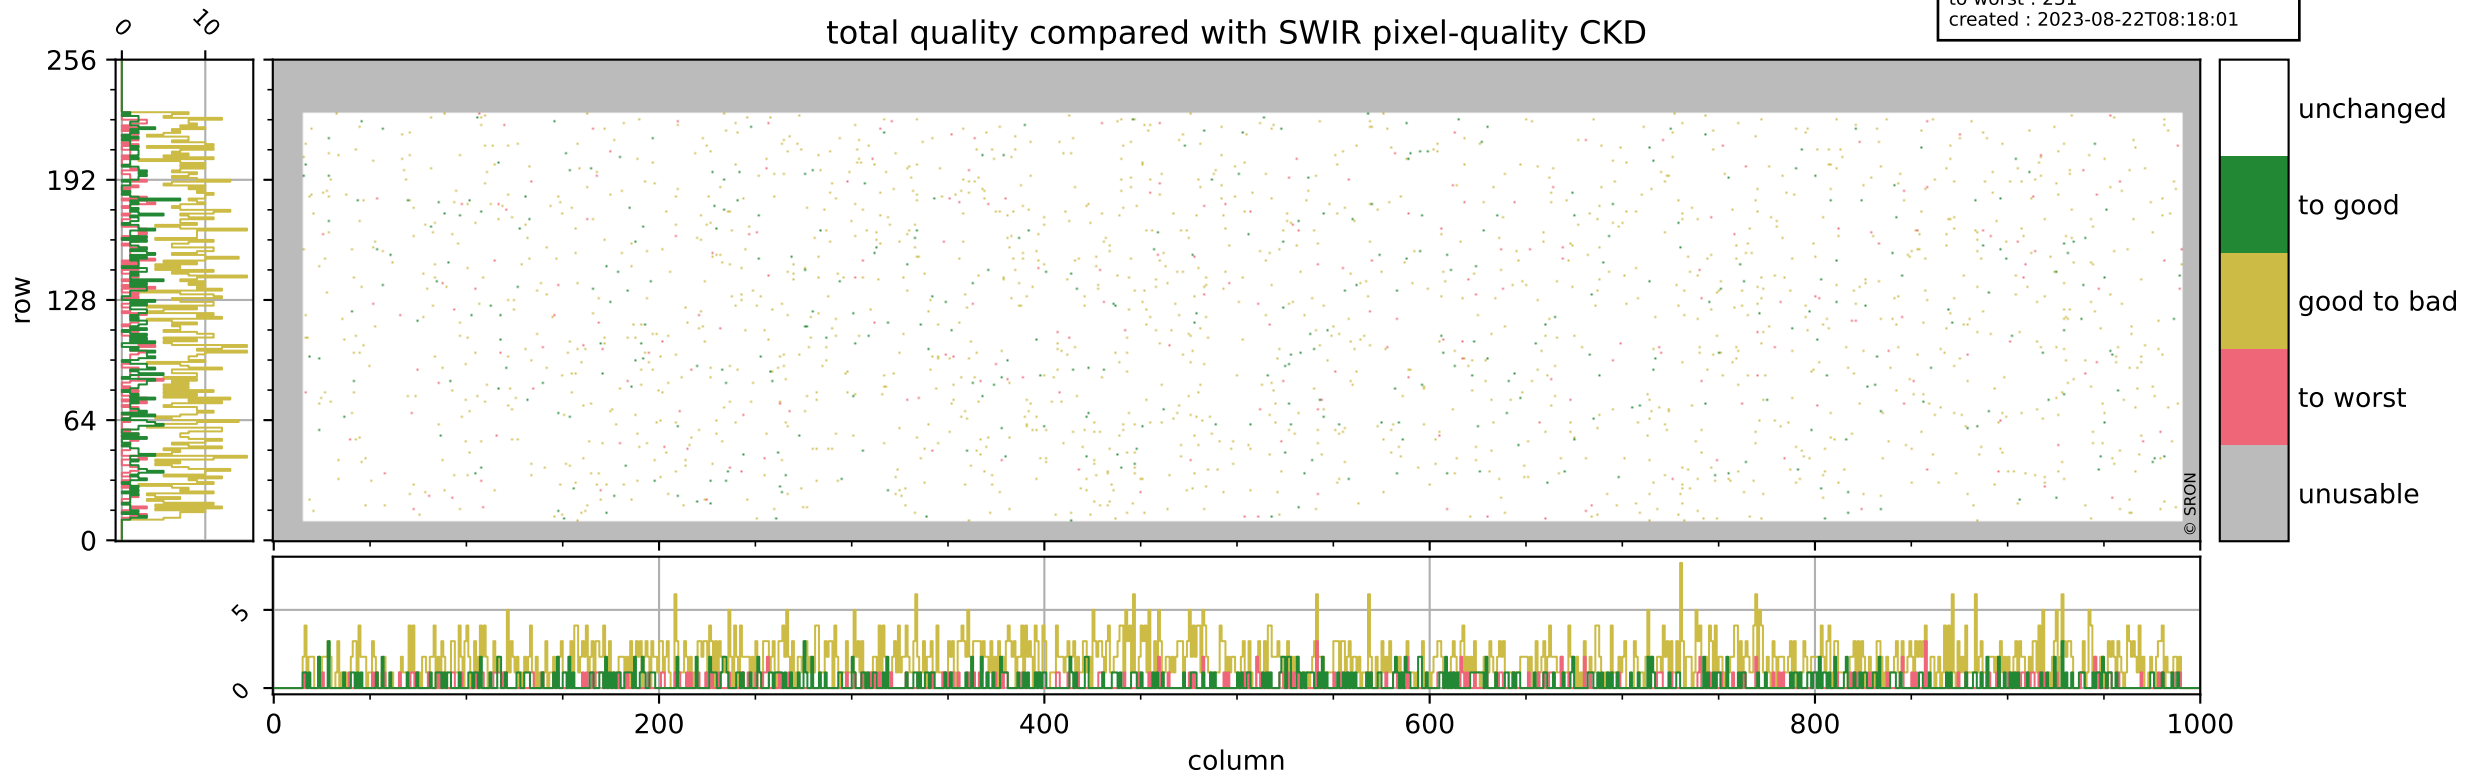

Tropomi SWIR pixel quality (official)

orbits : 20 in [17152, 17197]
coverage : 2021-02-03 / 2021-02-06
bad (quality < 0.8) : 288
worst (quality < 0.1) : 113
created : 2023-08-22T08:18:01

Tropomi SWIR pixel quality (official)

orbits : 20 in [17152, 17197]
coverage : 2021-02-03 / 2021-02-06
bad (quality < 0.8) : 3364
worst (quality < 0.1) : 361
created : 2023-08-22T08:18:01

pixel-quality map (noise average)

Tropomi SWIR pixel quality (official)

orbits : 20 in [17152, 17197]
coverage : 2021-02-03 / 2021-02-06
to good : 370
good to bad : 1511
to worst : 231
created : 2023-08-22T08:18:01

total quality compared with SWIR pixel-quality CKD

Tropomi SWIR pixel quality (official)

orbits : 20 in [17152, 17197]
coverage : 2021-02-03 / 2021-02-06
created : 2023-08-22T08:18:01

Histograms of pixel-quality

Tropomi SWIR pixel quality (official) ground-tracks of Sentinel-5P

orbits : 20 in [17152, 17197]
coverage : 2021-02-03 / 2021-02-06
created : 2023-08-22T08:18:02