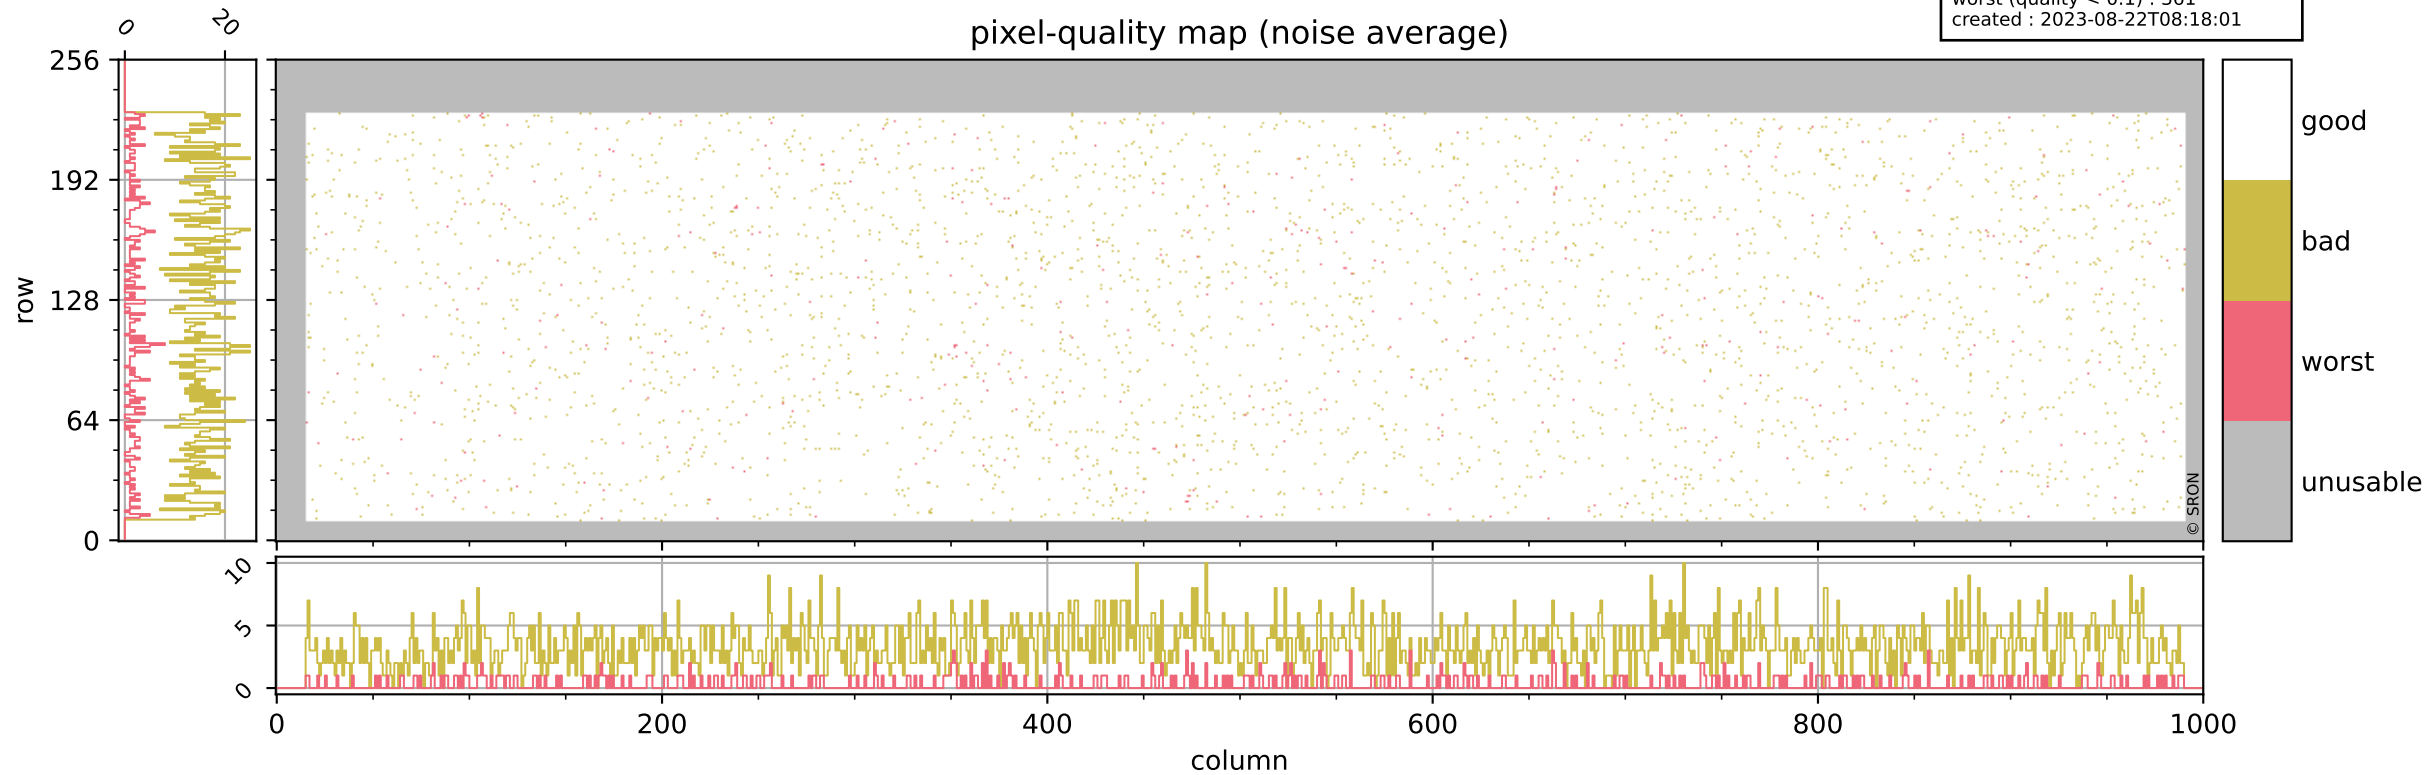

Tropomi SWIR pixel quality (official)

orbits : 20 in [17152, 17197]
coverage : 2021-02-03 / 2021-02-06
bad (quality < 0.8) : 288
worst (quality < 0.1) : 113
created : 2023-08-22T08:18:01

Tropomi SWIR pixel quality (official)

orbits : 20 in [17152, 17197]
coverage : 2021-02-03 / 2021-02-06
bad (quality < 0.8) : 3364
worst (quality < 0.1) : 361
created : 2023-08-22T08:18:01

pixel-quality map (noise average)

Tropomi SWIR pixel quality (official)

orbits : 20 in [17152, 17197]
coverage : 2021-02-03 / 2021-02-06
to good : 370
good to bad : 1511
to worst : 231
created : 2023-08-22T08:18:01

total quality compared with SWIR pixel-quality CKD

Tropomi SWIR pixel quality (official)

orbits : 20 in [17152, 17197]
coverage : 2021-02-03 / 2021-02-06
created : 2023-08-22T08:18:01

Histograms of pixel-quality

Tropomi SWIR pixel quality (official) ground-tracks of Sentinel-5P

orbits : 20 in [17152, 17197]
coverage : 2021-02-03 / 2021-02-06
created : 2023-08-22T08:18:02