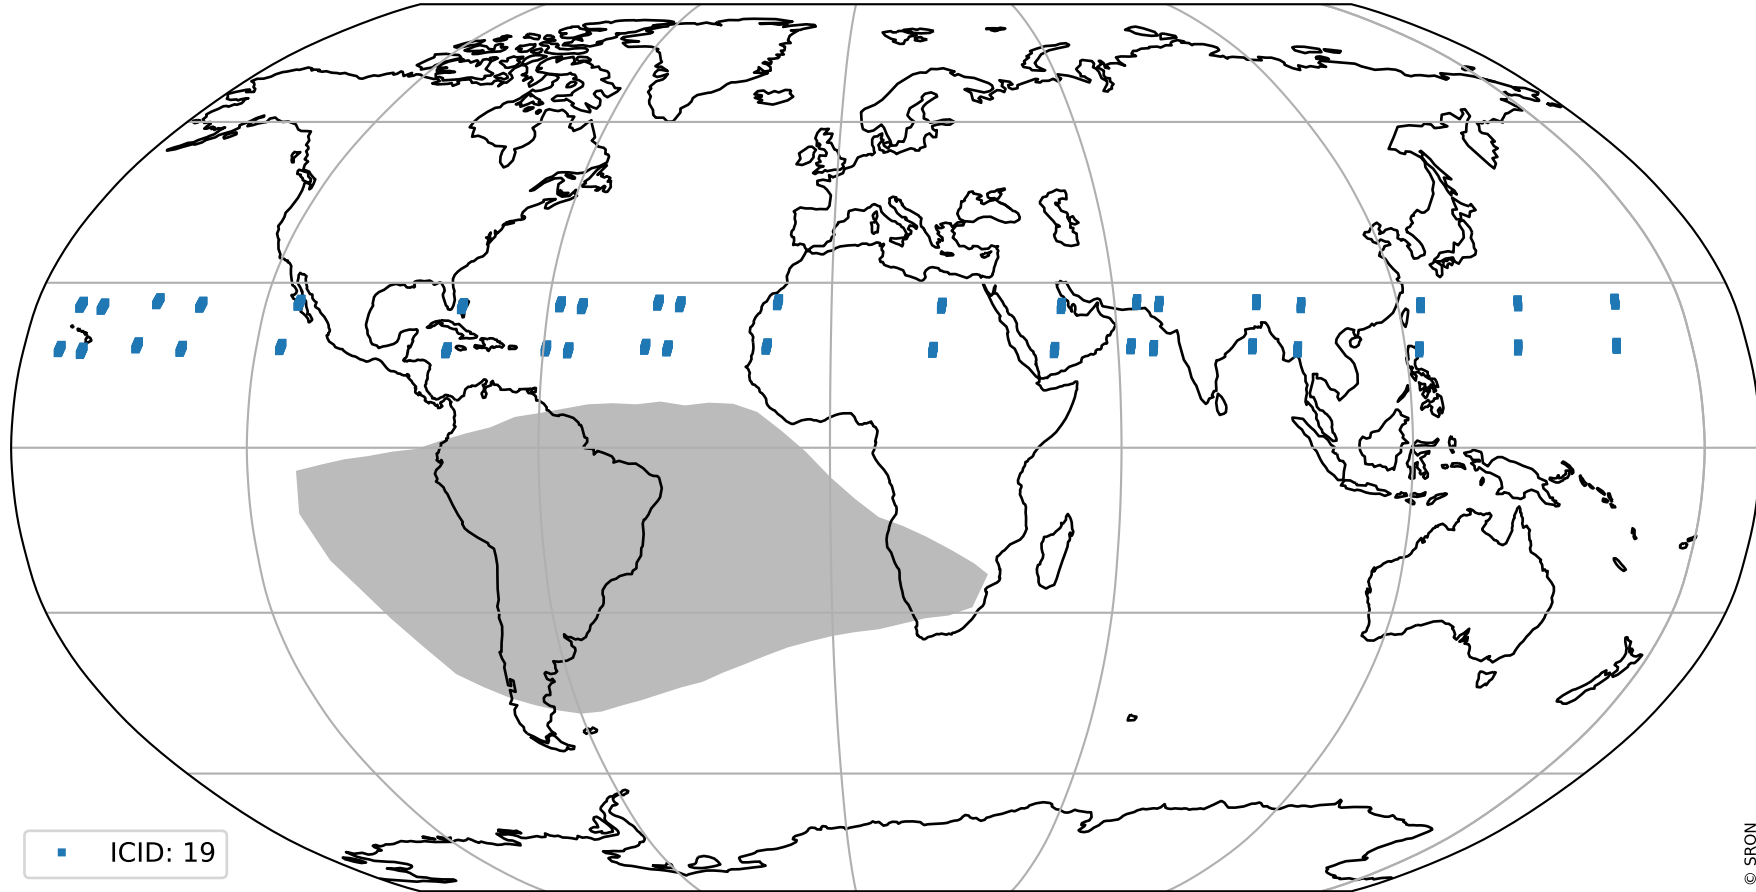

orbits : 20 in [17152, 17197]
coverage : 2021-02-03 / 2021-02-06
bad (quality < 0.8) : 3364
worst (quality < 0.1) : 361
created : 2023-08-22T08:18:01

pixel-quality map (noise average)

Tropomi SWIR pixel quality (official)

orbits : 20 in [17152, 17197]
coverage : 2021-02-03 / 2021-02-06
to good : 370
good to bad : 1511
to worst : 231
created : 2023-08-22T08:18:01

total quality compared with SWIR pixel-quality CKD

Tropomi SWIR pixel quality (official)

orbits : 20 in [17152, 17197]
coverage : 2021-02-03 / 2021-02-06
created : 2023-08-22T08:18:01

Histograms of pixel-quality

Tropomi SWIR pixel quality (official) ground-tracks of Sentinel-5P

orbits : 20 in [17152, 17197]
coverage : 2021-02-03 / 2021-02-06
created : 2023-08-22T08:18:02