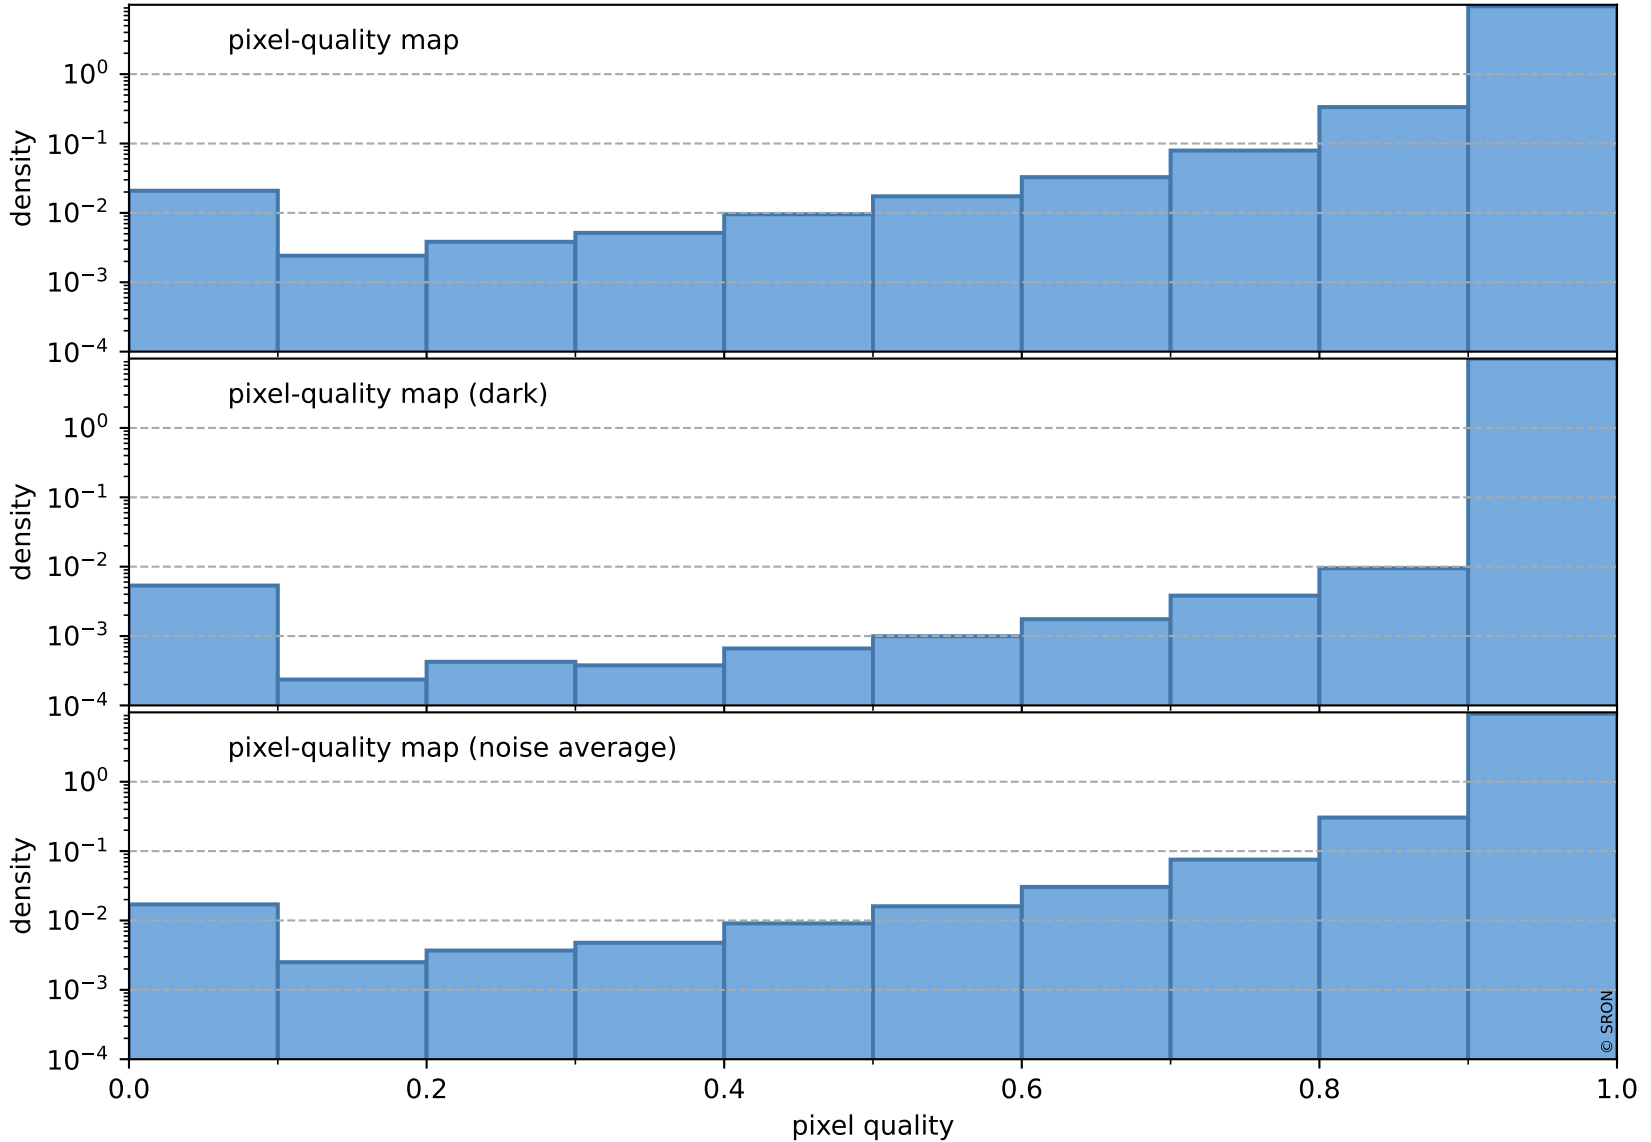

orbits : 20 in [17152, 17197]
coverage : 2021-02-03 / 2021-02-06
to good : 370
good to bad : 1511
to worst : 231
created : 2023-08-22T08:18:01

total quality compared with SWIR pixel-quality CKD

Tropomi SWIR pixel quality (official)

orbits : 20 in [17152, 17197]
coverage : 2021-02-03 / 2021-02-06
created : 2023-08-22T08:18:01

Histograms of pixel-quality

Tropomi SWIR pixel quality (official) ground-tracks of Sentinel-5P

orbits : 20 in [17152, 17197]
coverage : 2021-02-03 / 2021-02-06
created : 2023-08-22T08:18:02