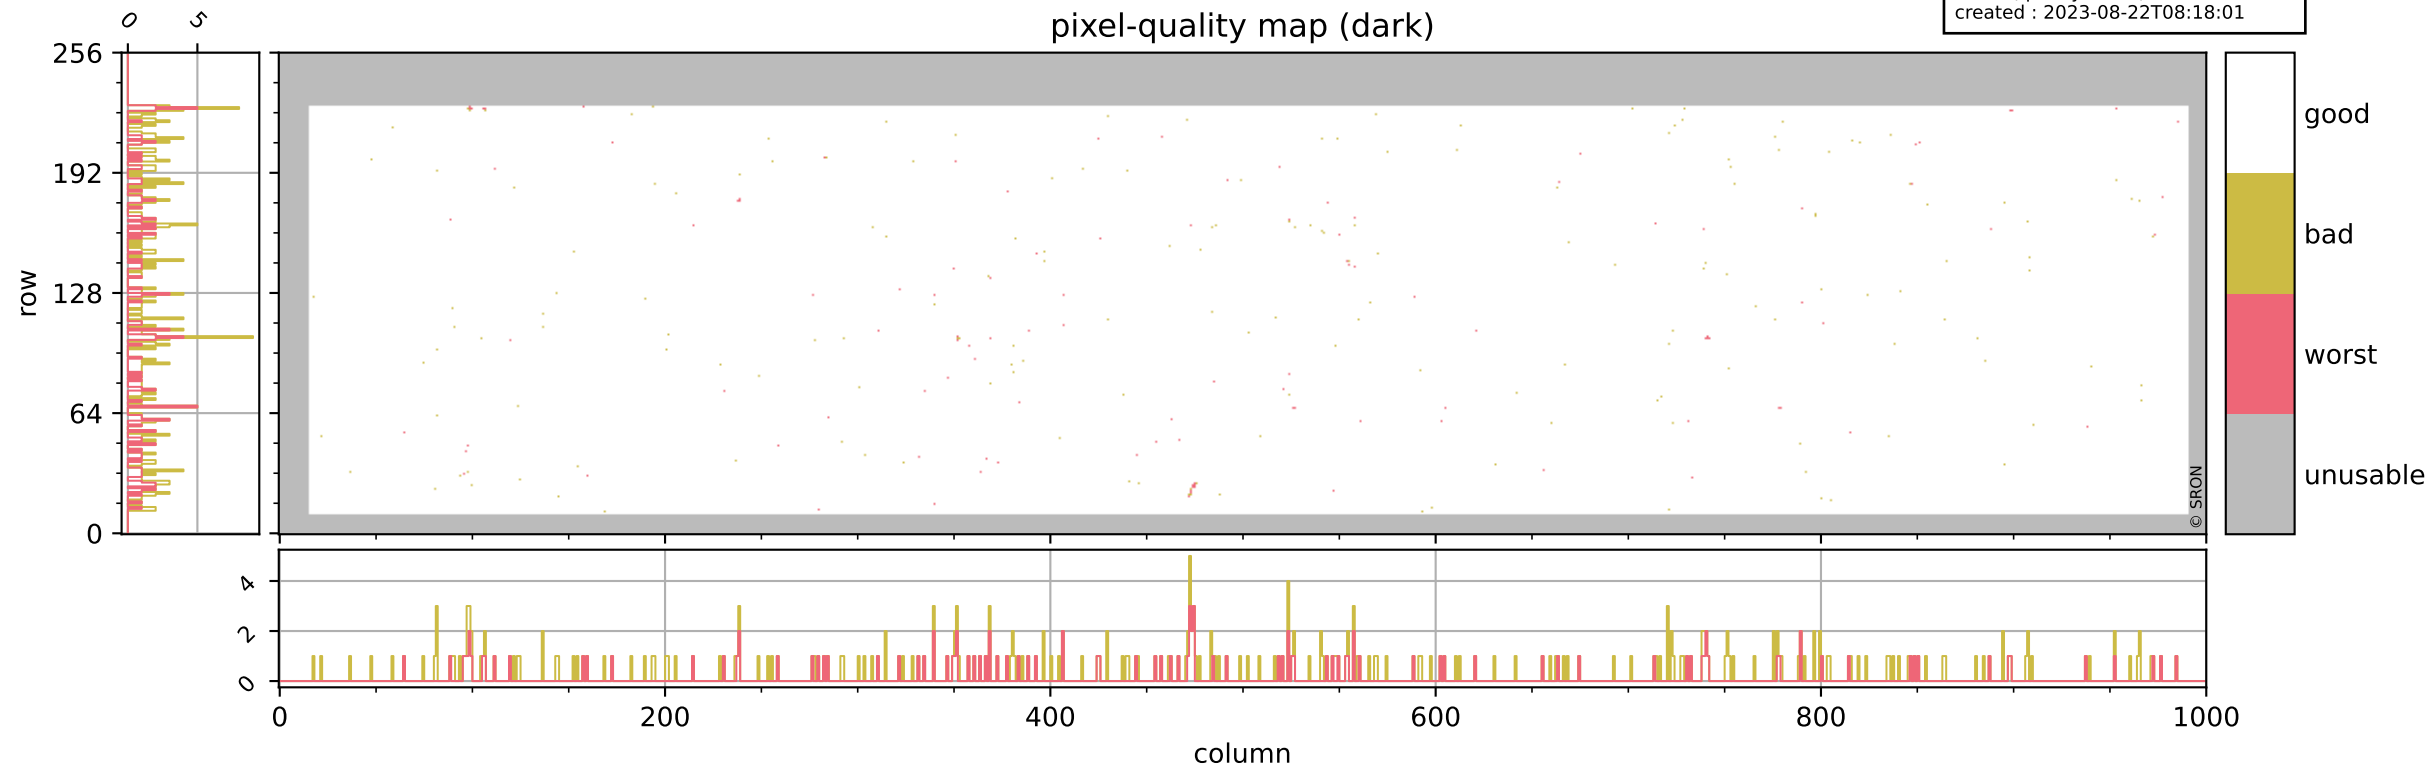

Tropomi SWIR pixel quality (official)

orbits : 20 in [17152, 17197]
coverage : 2021-02-03 / 2021-02-06
bad (quality < 0.8) : 3619
worst (quality < 0.1) : 441
created : 2023-08-22T08:18:00

pixel-quality map

Tropomi SWIR pixel quality (official)

orbits : 20 in [17152, 17197]
coverage : 2021-02-03 / 2021-02-06
bad (quality < 0.8) : 288
worst (quality < 0.1) : 113
created : 2023-08-22T08:18:01

Tropomi SWIR pixel quality (official)

orbits : 20 in [17152, 17197]
coverage : 2021-02-03 / 2021-02-06
bad (quality < 0.8) : 3364
worst (quality < 0.1) : 361
created : 2023-08-22T08:18:01

pixel-quality map (noise average)

Tropomi SWIR pixel quality (official)

orbits : 20 in [17152, 17197]
coverage : 2021-02-03 / 2021-02-06
created : 2023-08-22T08:18:01

Histograms of pixel-quality

Tropomi SWIR pixel quality (official) ground-tracks of Sentinel-5P

orbits : 20 in [17152, 17197]
coverage : 2021-02-03 / 2021-02-06
created : 2023-08-22T08:18:02