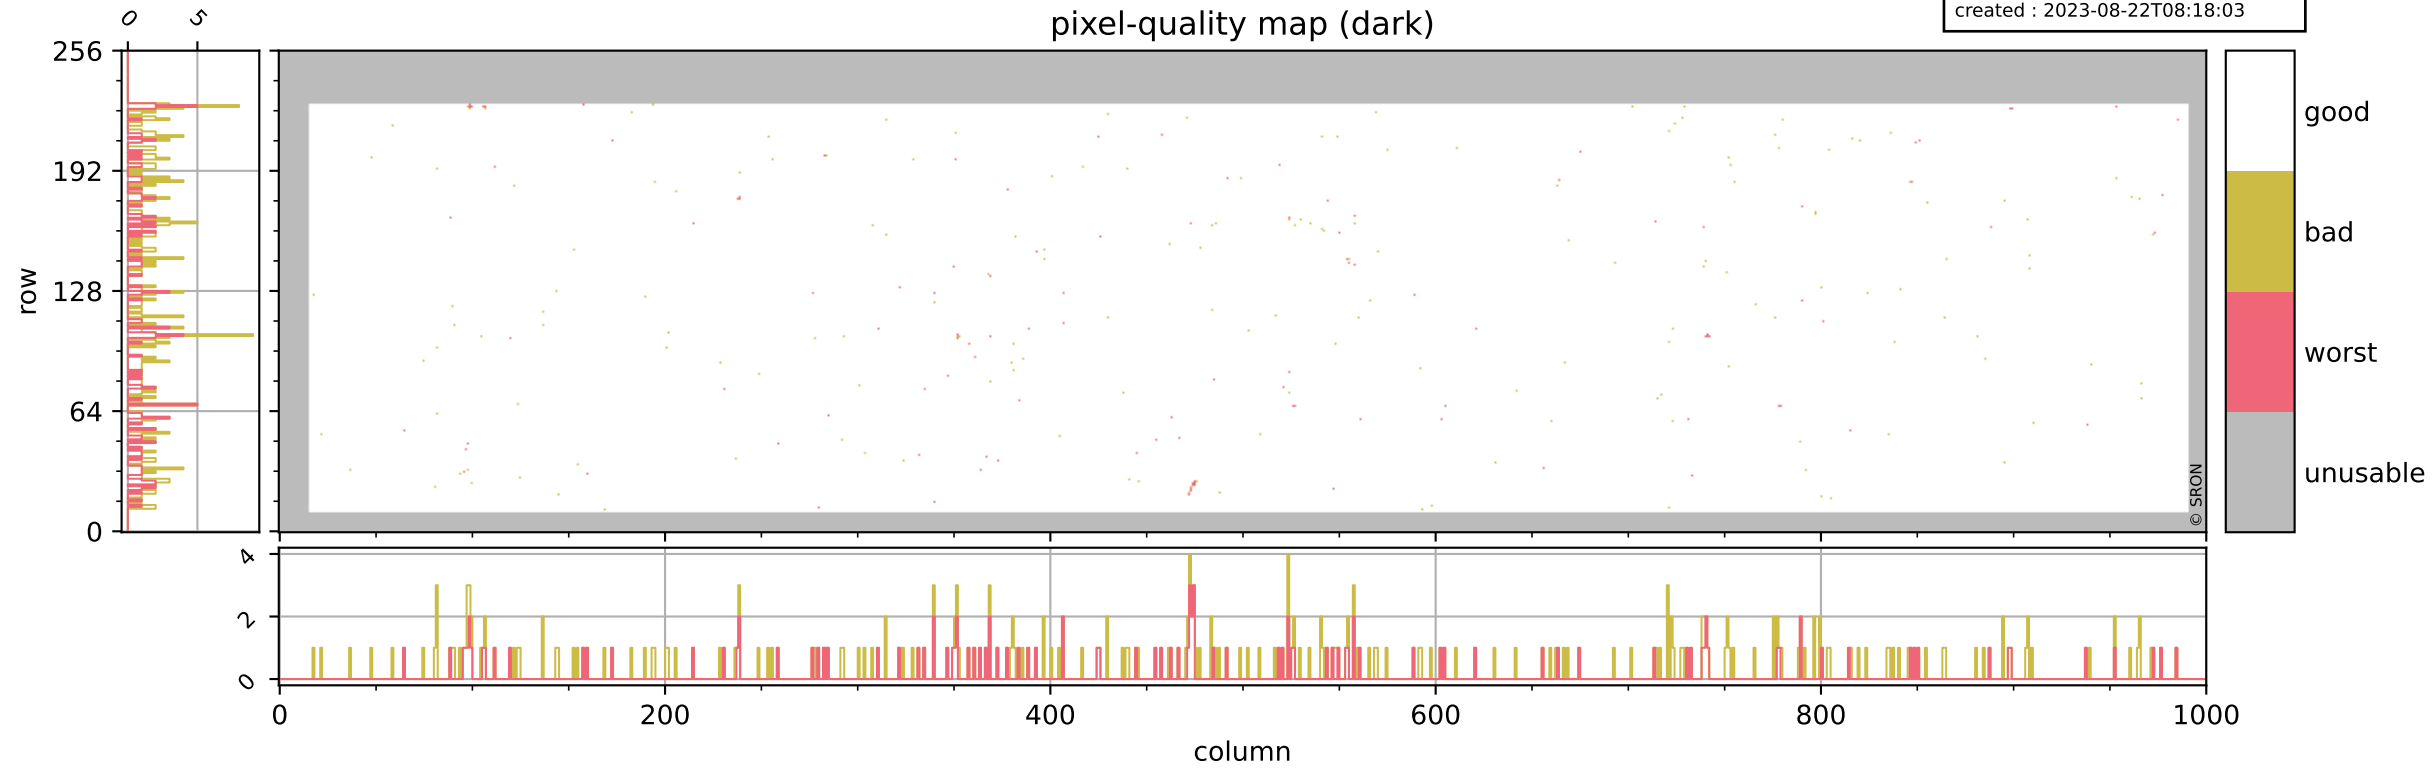

# Tropomi SWIR pixel quality (official)

orbits : 19 in [17167, 17212]  
coverage : 2021-02-04 / 2021-02-07  
bad (quality < 0.8) : 3615  
worst (quality < 0.1) : 438  
created : 2023-08-22T08:18:03

## pixel-quality map

# Tropomi SWIR pixel quality (official)

orbits : 19 in [17167, 17212]  
coverage : 2021-02-04 / 2021-02-07  
bad (quality < 0.8) : 287  
worst (quality < 0.1) : 113  
created : 2023-08-22T08:18:03

## pixel-quality map (dark)