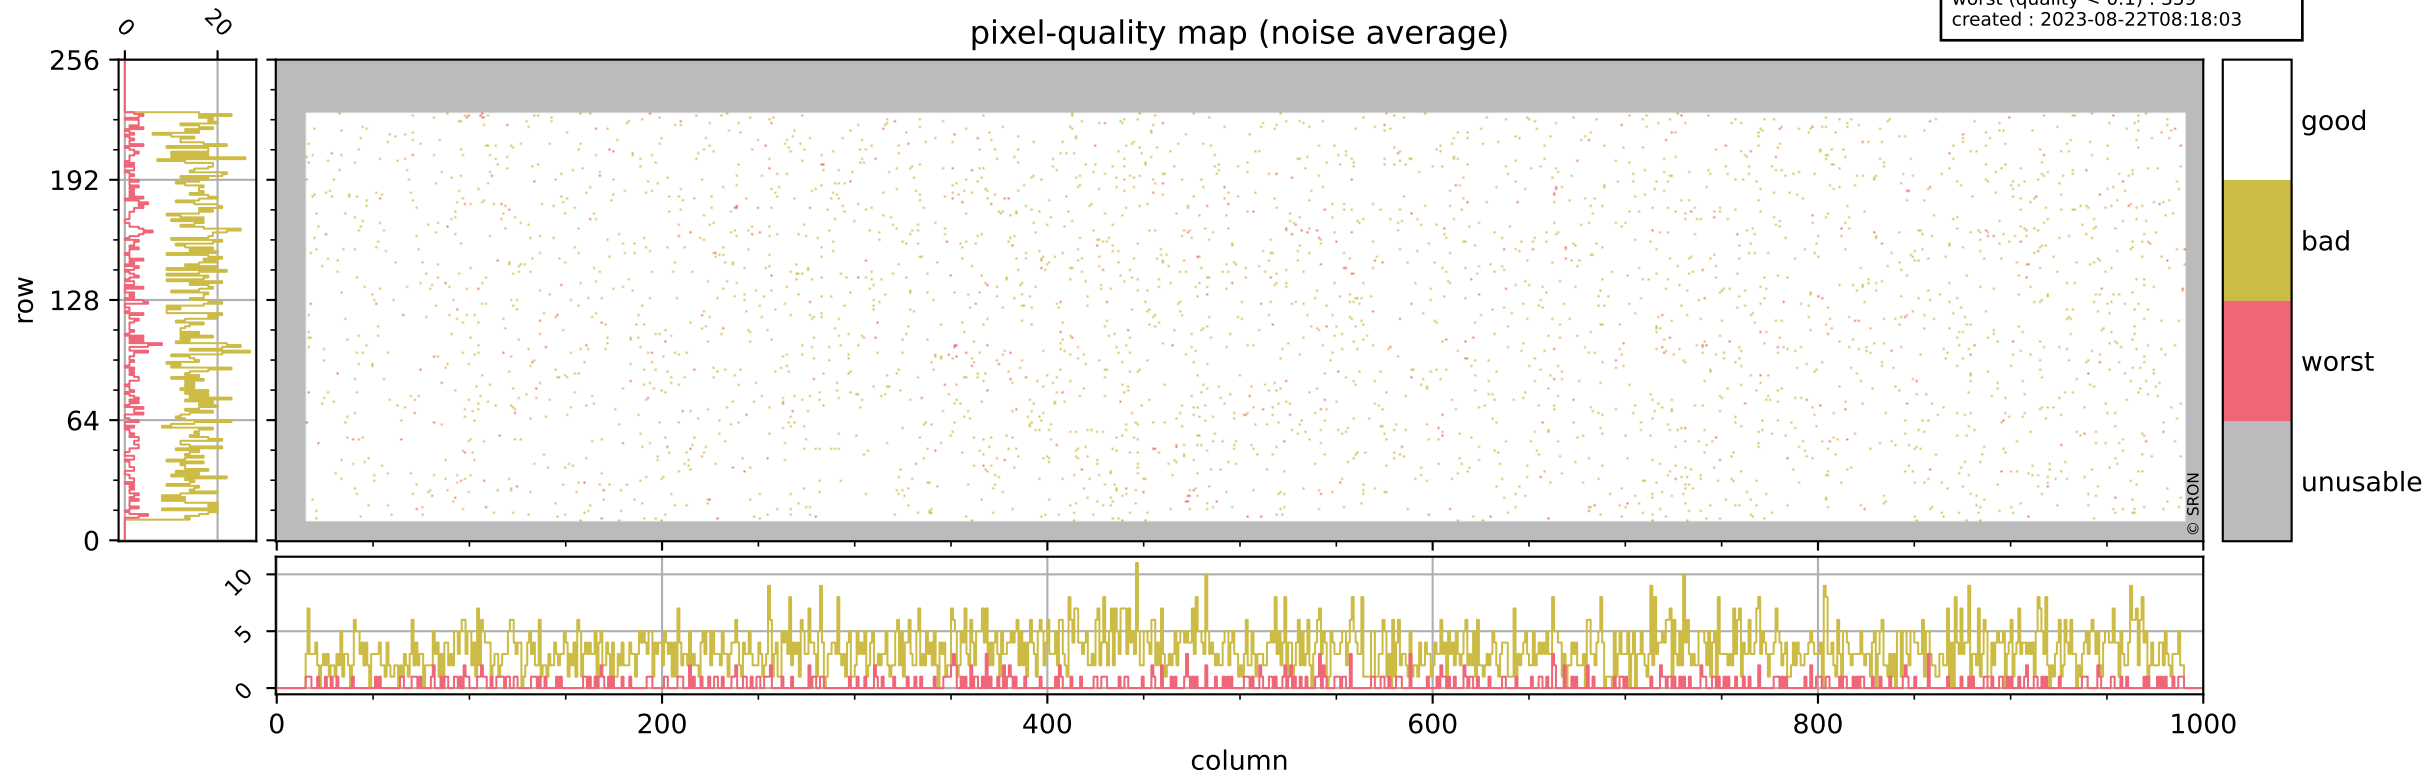

Tropomi SWIR pixel quality (official)

orbits : 19 in [17167, 17212]
coverage : 2021-02-04 / 2021-02-07
bad (quality < 0.8) : 3351
worst (quality < 0.1) : 359
created : 2023-08-22T08:18:03

pixel-quality map (noise average)