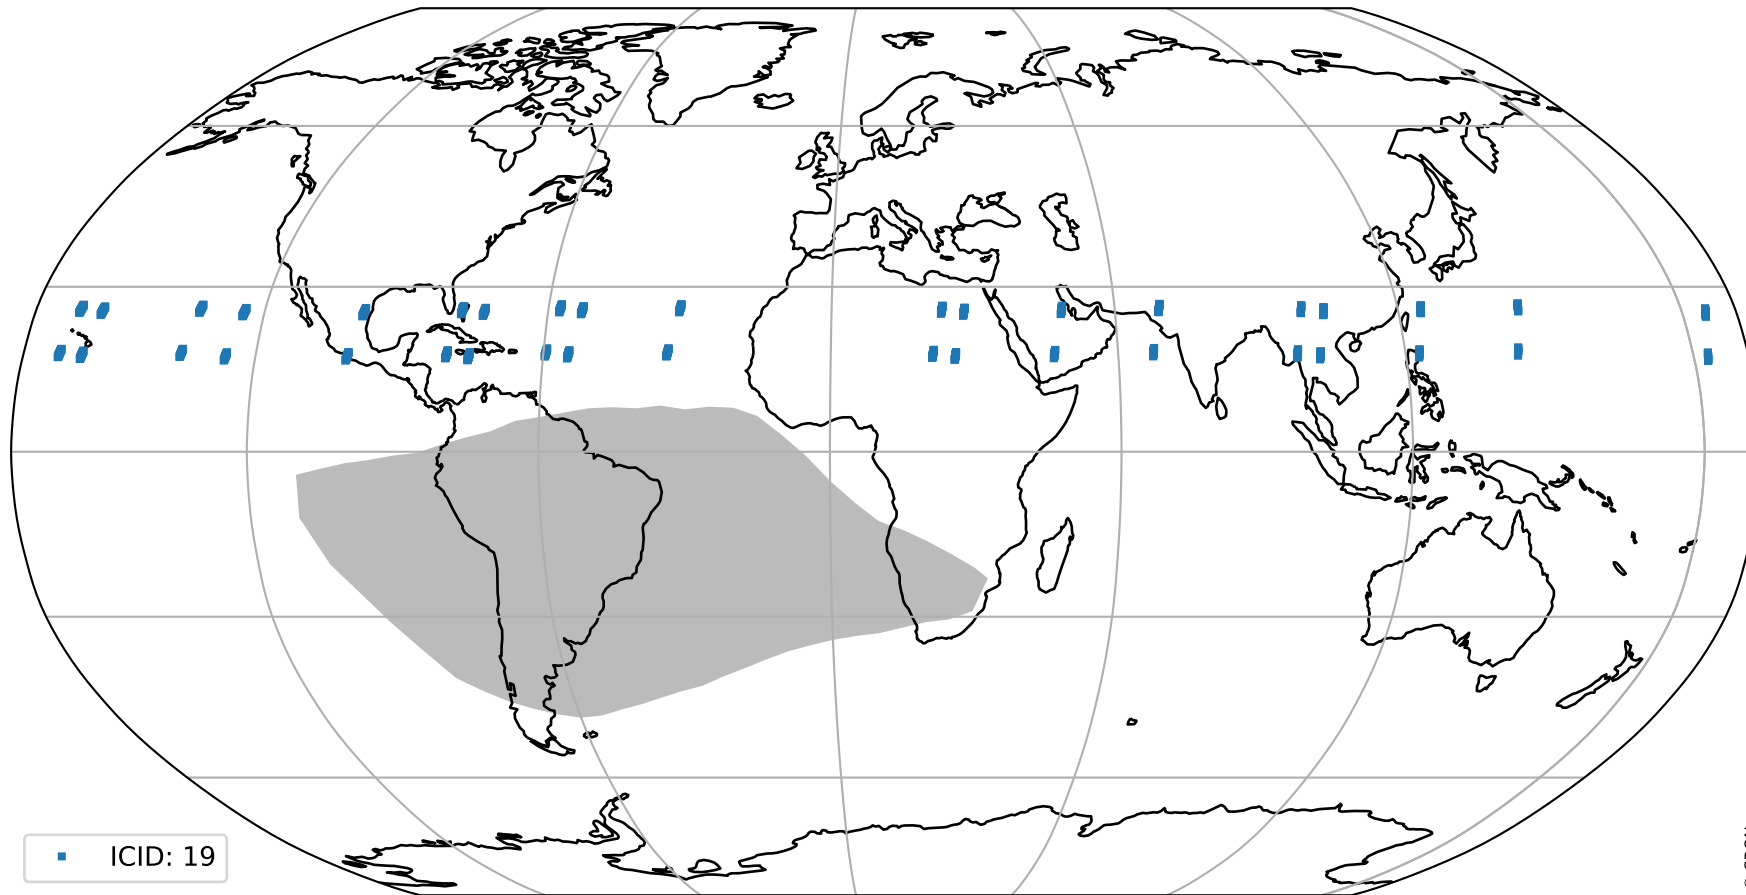

# Tropomi SWIR pixel quality (official)

orbits : 19 in [17167, 17212]  
coverage : 2021-02-04 / 2021-02-07  
created : 2023-08-22T08:18:04

## Histograms of pixel-quality

# Tropomi SWIR pixel quality (official) ground-tracks of Sentinel-5P

orbits : 19 in [17167, 17212]  
coverage : 2021-02-04 / 2021-02-07  
created : 2023-08-22T08:18:04