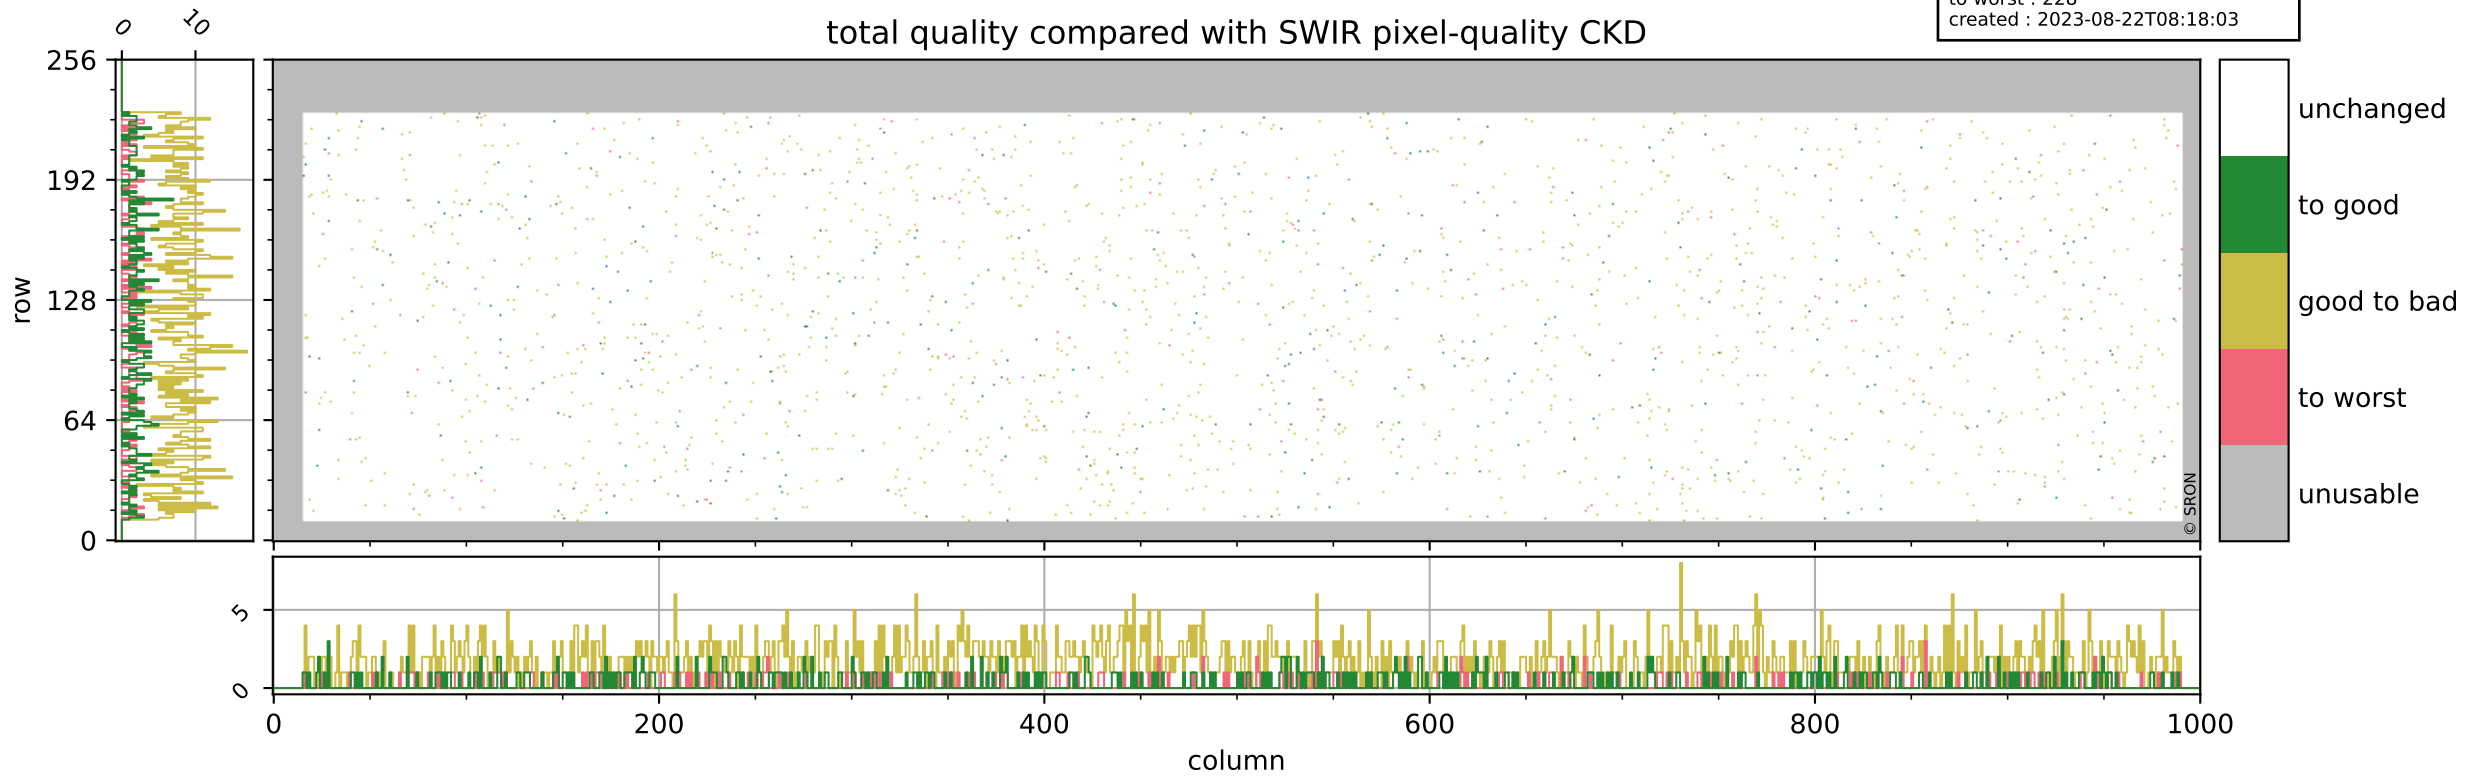

Tropomi SWIR pixel quality (official)

orbits : 19 in [17167, 17212]
coverage : 2021-02-04 / 2021-02-07
to good : 369
good to bad : 1509
to worst : 228
created : 2023-08-22T08:18:03

total quality compared with SWIR pixel-quality CKD