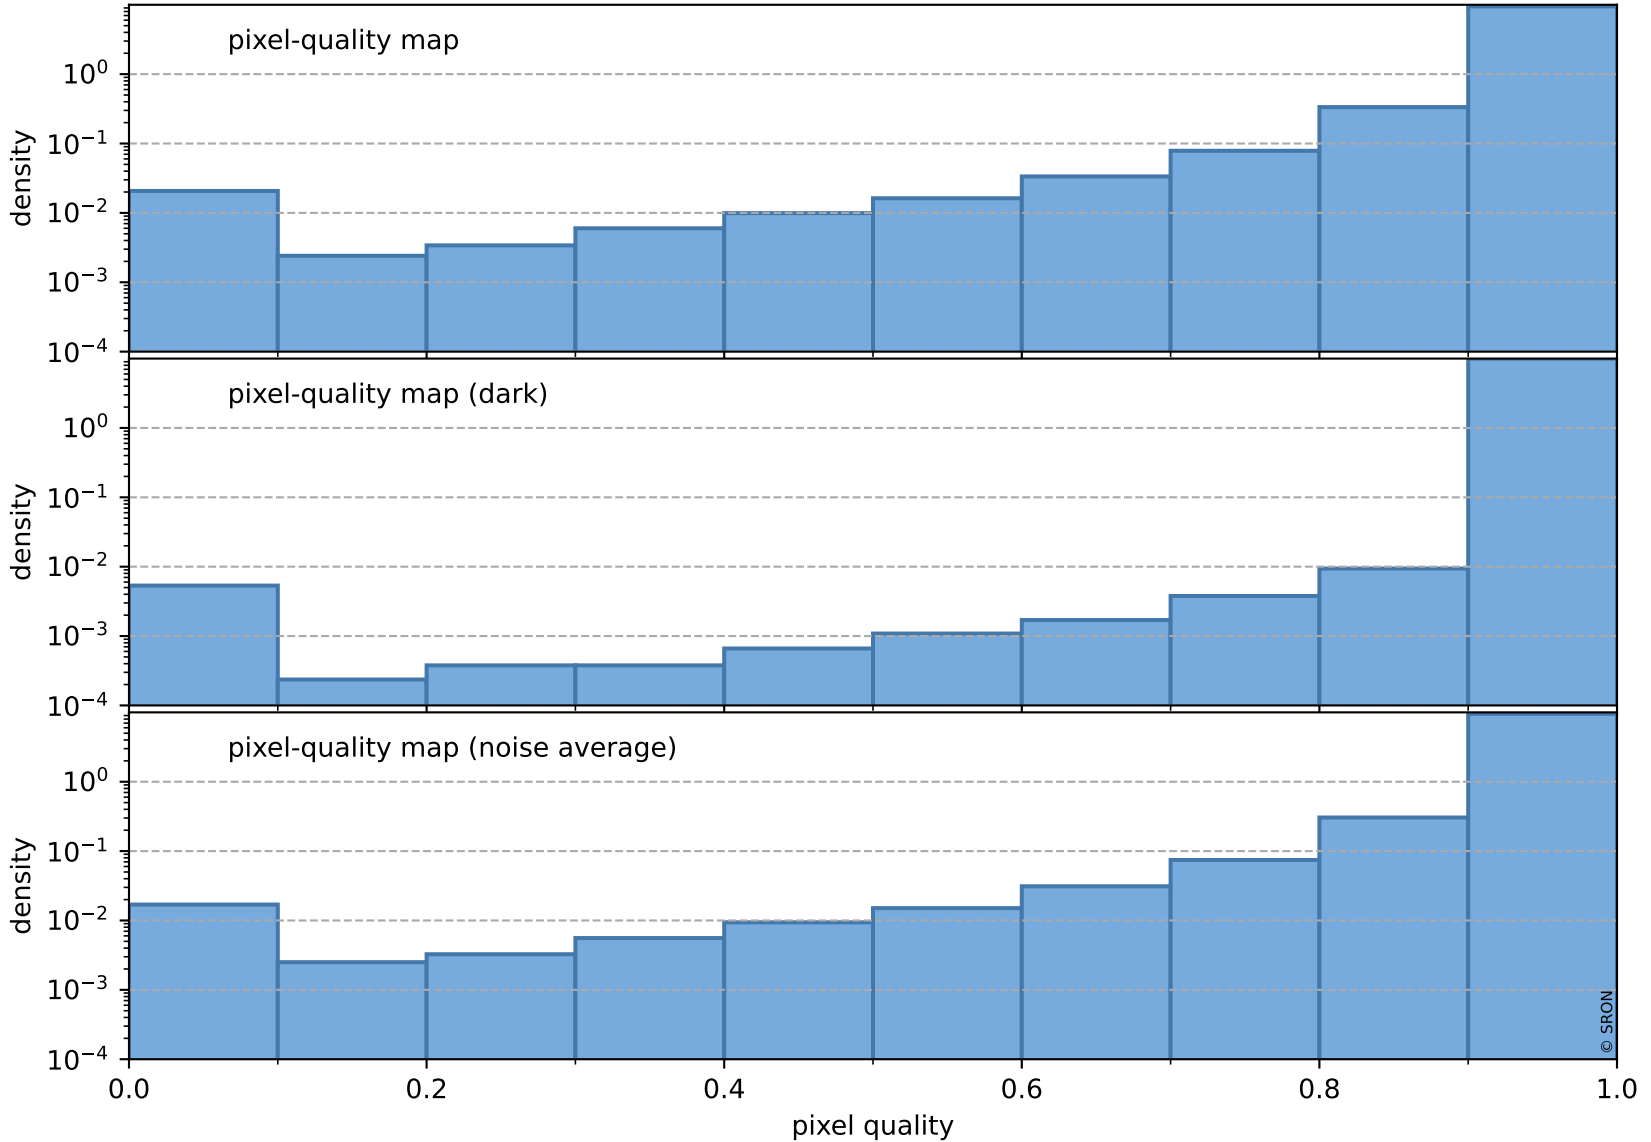

Tropomi SWIR pixel quality (official)

orbits : 19 in [17167, 17212]
coverage : 2021-02-04 / 2021-02-07
created : 2023-08-22T08:18:04

Histograms of pixel-quality