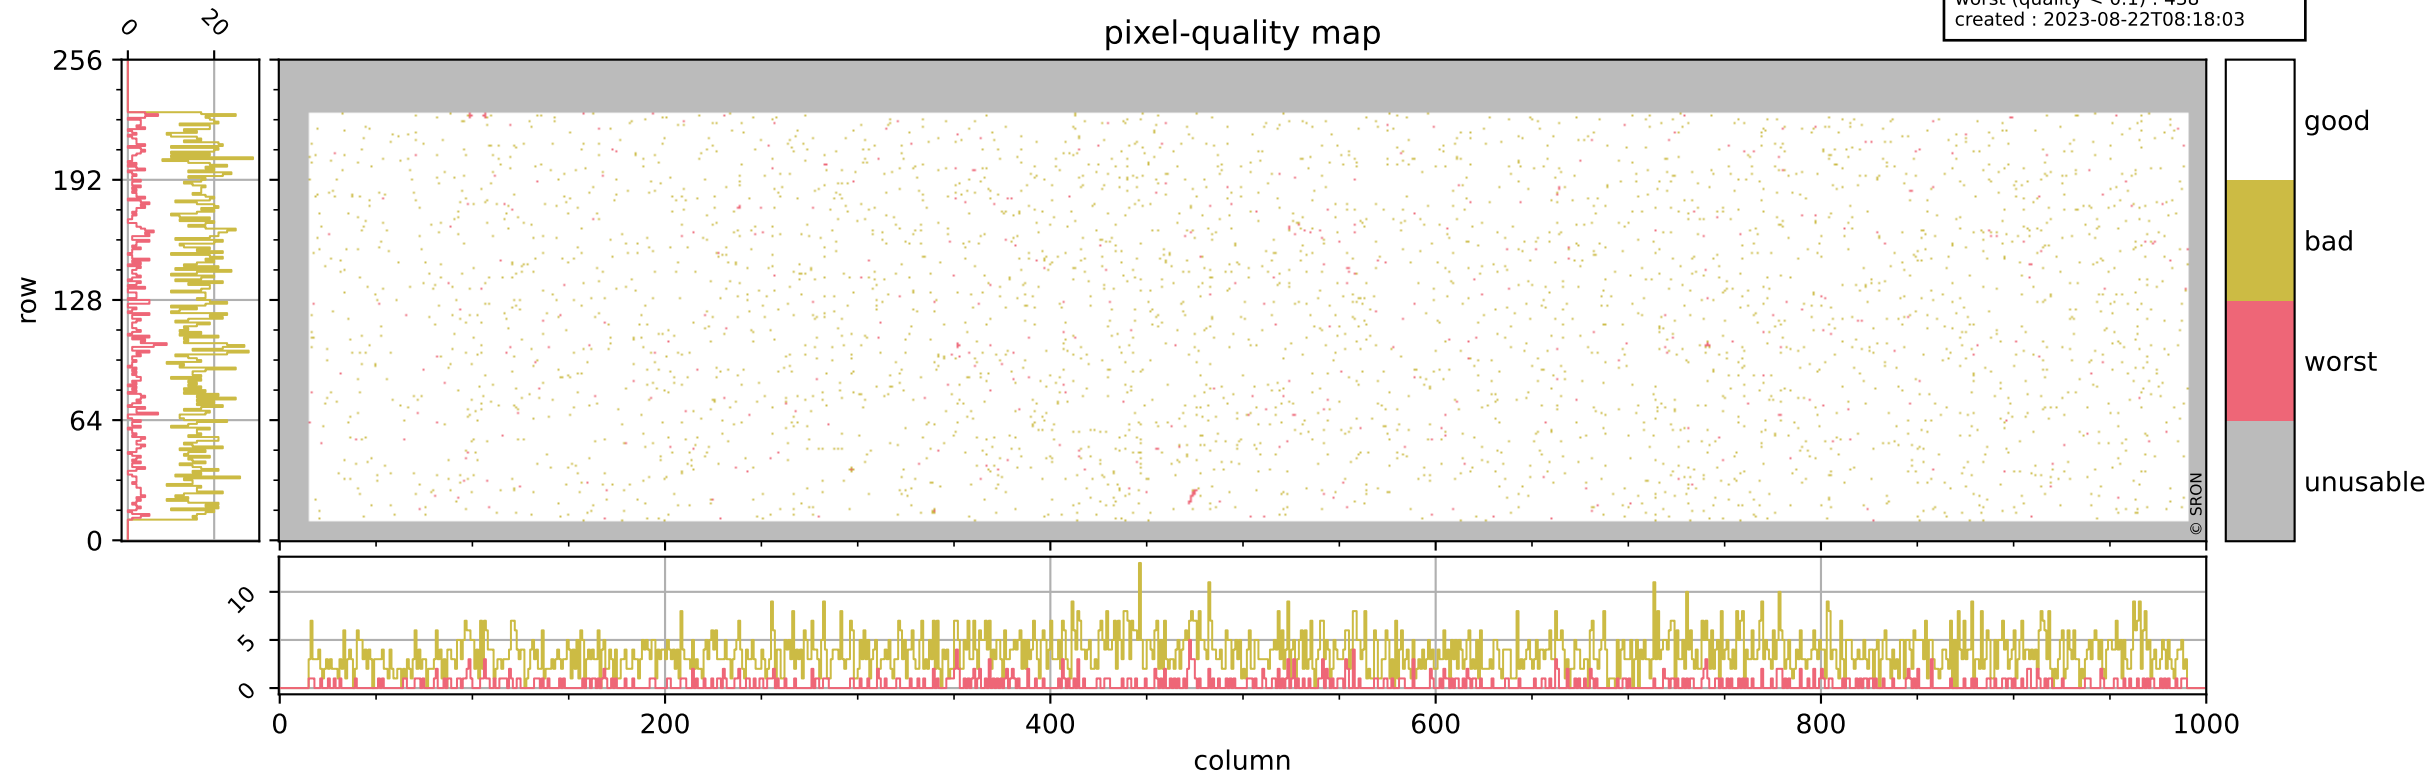

# Tropomi SWIR pixel quality (official)

orbits : 19 in [17167, 17212]  
coverage : 2021-02-04 / 2021-02-07  
bad (quality < 0.8) : 3615  
worst (quality < 0.1) : 438  
created : 2023-08-22T08:18:03

## pixel-quality map

# Tropomi SWIR pixel quality (official)

orbits : 19 in [17167, 17212]  
coverage : 2021-02-04 / 2021-02-07  
bad (quality < 0.8) : 287  
worst (quality < 0.1) : 113  
created : 2023-08-22T08:18:03

## pixel-quality map (dark)