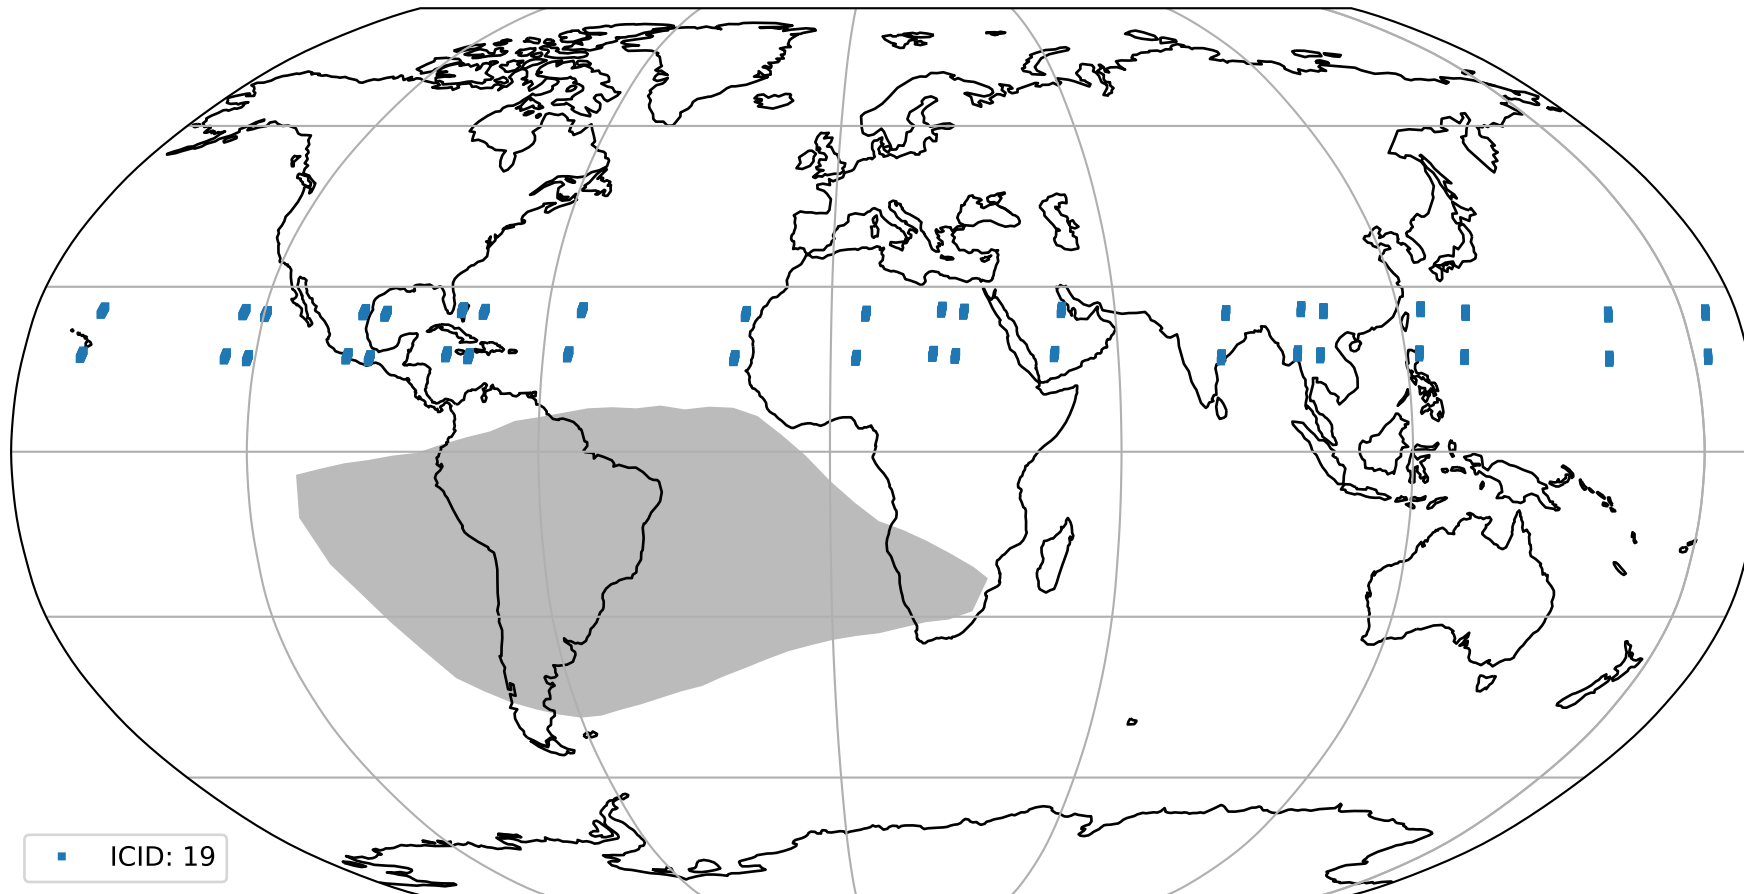

orbits : 20 in [17182, 17227]
coverage : 2021-02-05 / 2021-02-08
bad (quality < 0.8) : 3411
worst (quality < 0.1) : 356
created : 2023-08-22T08:18:06

pixel-quality map (noise average)

Tropomi SWIR pixel quality (official)

orbits : 20 in [17182, 17227]
coverage : 2021-02-05 / 2021-02-08
to good : 366
good to bad : 1562
to worst : 228
created : 2023-08-22T08:18:06

total quality compared with SWIR pixel-quality CKD

Tropomi SWIR pixel quality (official)

orbits : 20 in [17182, 17227]
coverage : 2021-02-05 / 2021-02-08
created : 2023-08-22T08:18:06

Histograms of pixel-quality

Tropomi SWIR pixel quality (official) ground-tracks of Sentinel-5P

orbits : 20 in [17182, 17227]
coverage : 2021-02-05 / 2021-02-08
created : 2023-08-22T08:18:06

Tropomi SWIR pixel quality (official)

orbits : [2827, 17227]
coverage : 2018-04-30 / 2021-02-08
created : 2023-08-22T08:18:07

trend of pixel quality & temperatures