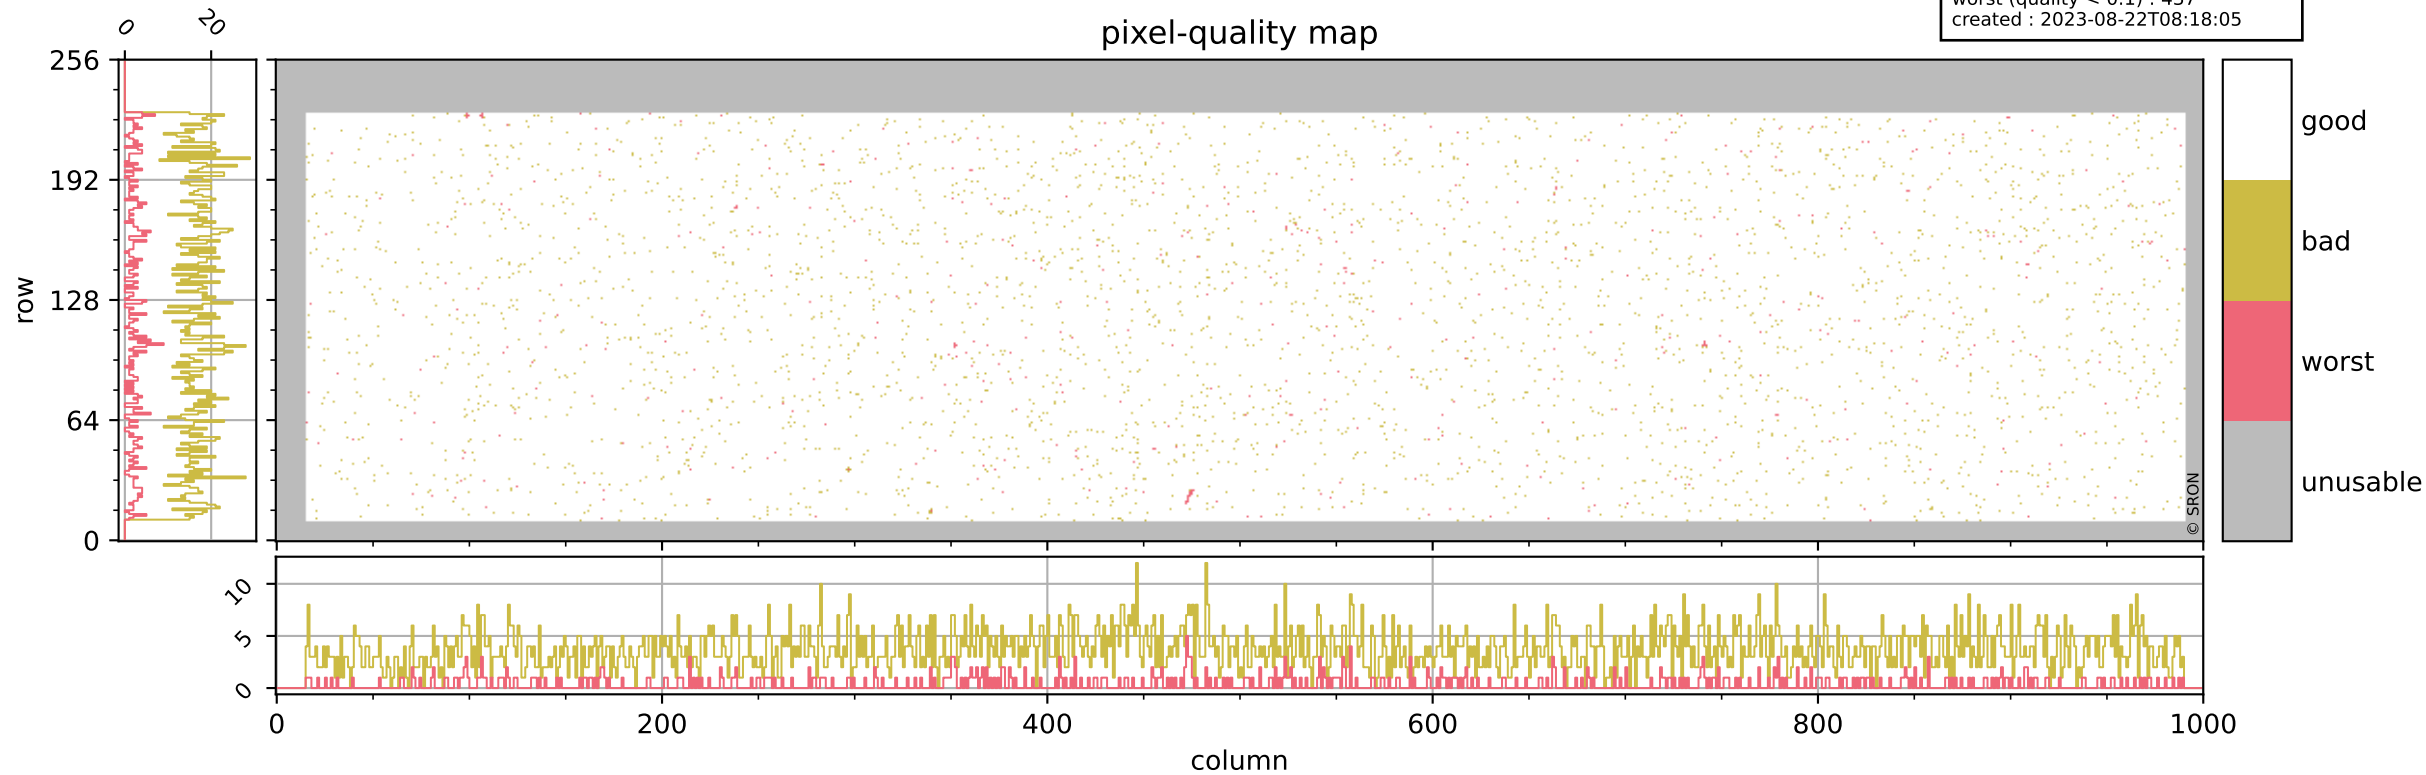

Tropomi SWIR pixel quality (official)

orbits : 20 in [17182, 17227]
coverage : 2021-02-05 / 2021-02-08
bad (quality < 0.8) : 3671
worst (quality < 0.1) : 437
created : 2023-08-22T08:18:05

pixel-quality map

Tropomi SWIR pixel quality (official)

orbits : 20 in [17182, 17227]
coverage : 2021-02-05 / 2021-02-08
bad (quality < 0.8) : 289
worst (quality < 0.1) : 113
created : 2023-08-22T08:18:05

Tropomi SWIR pixel quality (official)

orbits : 20 in [17182, 17227]
coverage : 2021-02-05 / 2021-02-08
bad (quality < 0.8) : 3411
worst (quality < 0.1) : 356
created : 2023-08-22T08:18:06

pixel-quality map (noise average)

Tropomi SWIR pixel quality (official)

orbits : 20 in [17182, 17227]
coverage : 2021-02-05 / 2021-02-08
created : 2023-08-22T08:18:06

Histograms of pixel-quality

Tropomi SWIR pixel quality (official) ground-tracks of Sentinel-5P

orbits : 20 in [17182, 17227]
coverage : 2021-02-05 / 2021-02-08
created : 2023-08-22T08:18:06