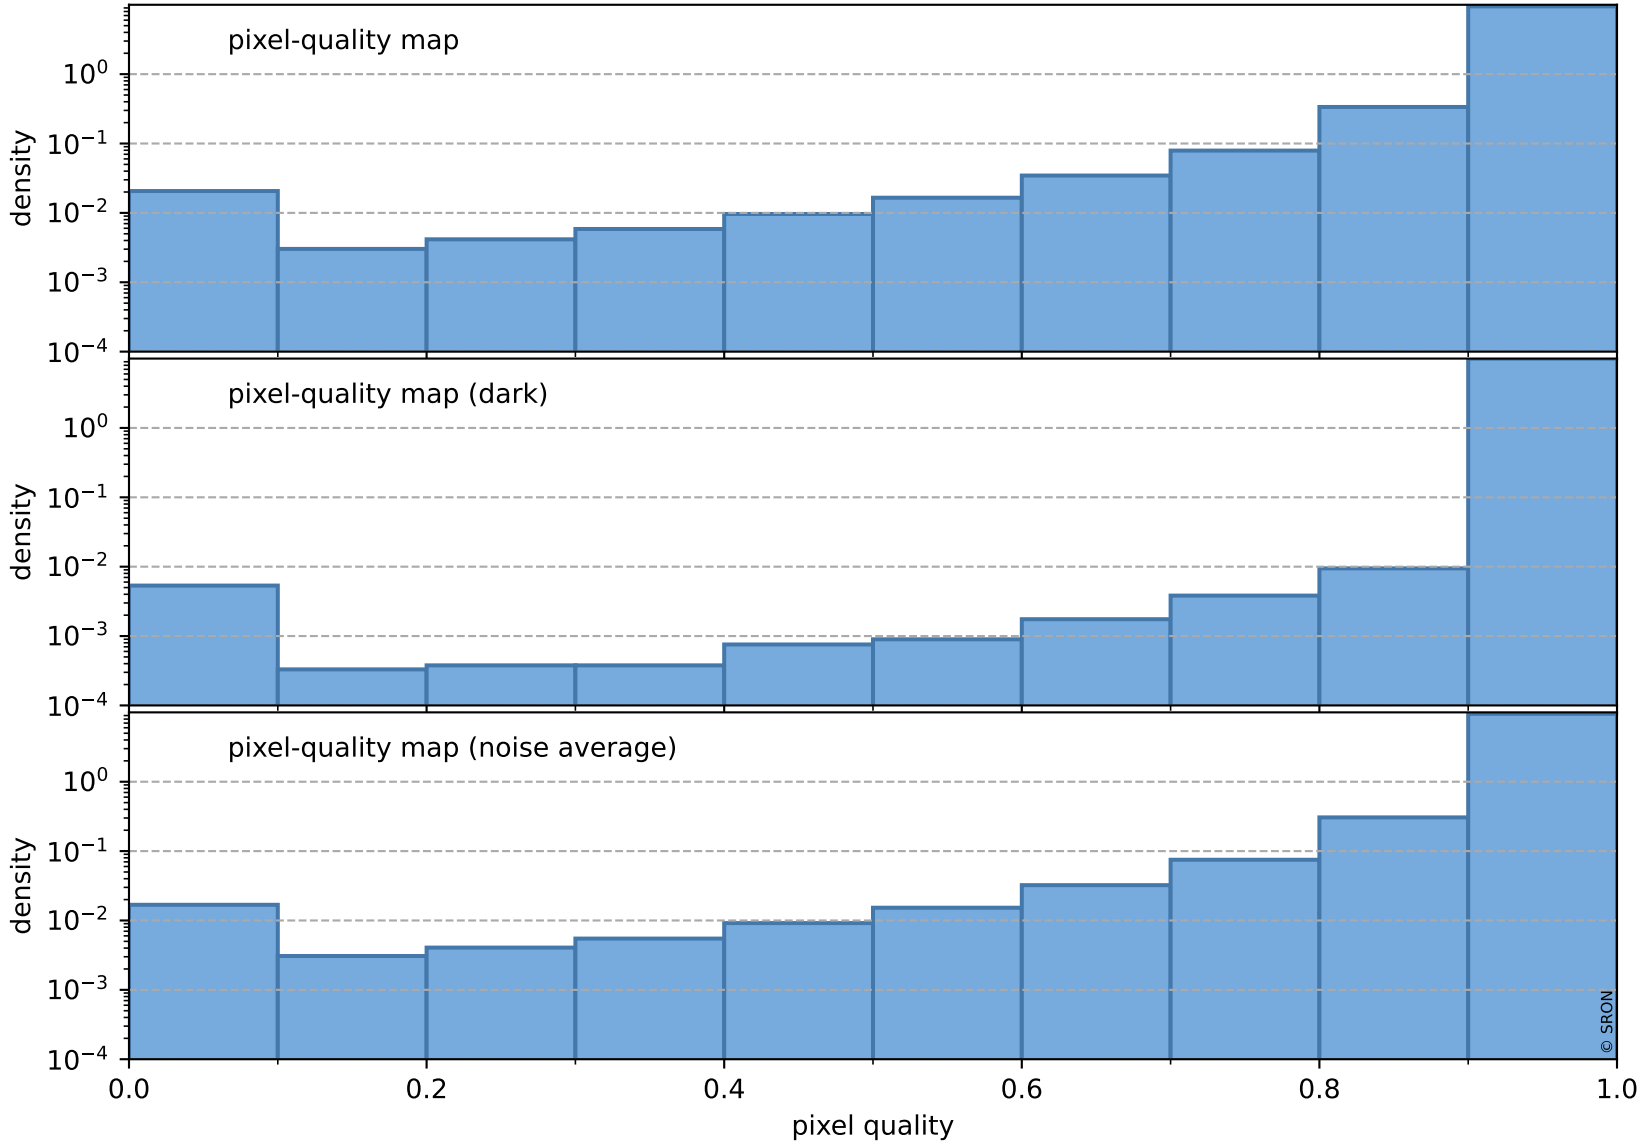

orbits : 20 in [17182, 17227]
coverage : 2021-02-05 / 2021-02-08
to good : 366
good to bad : 1562
to worst : 228
created : 2023-08-22T08:18:06

total quality compared with SWIR pixel-quality CKD

Tropomi SWIR pixel quality (official)

orbits : 20 in [17182, 17227]
coverage : 2021-02-05 / 2021-02-08
created : 2023-08-22T08:18:06

Histograms of pixel-quality

Tropomi SWIR pixel quality (official) ground-tracks of Sentinel-5P

orbits : 20 in [17182, 17227]
coverage : 2021-02-05 / 2021-02-08
created : 2023-08-22T08:18:06

Tropomi SWIR pixel quality (official)

orbits : [2827, 17227]
coverage : 2018-04-30 / 2021-02-08
created : 2023-08-22T08:18:07

trend of pixel quality & temperatures