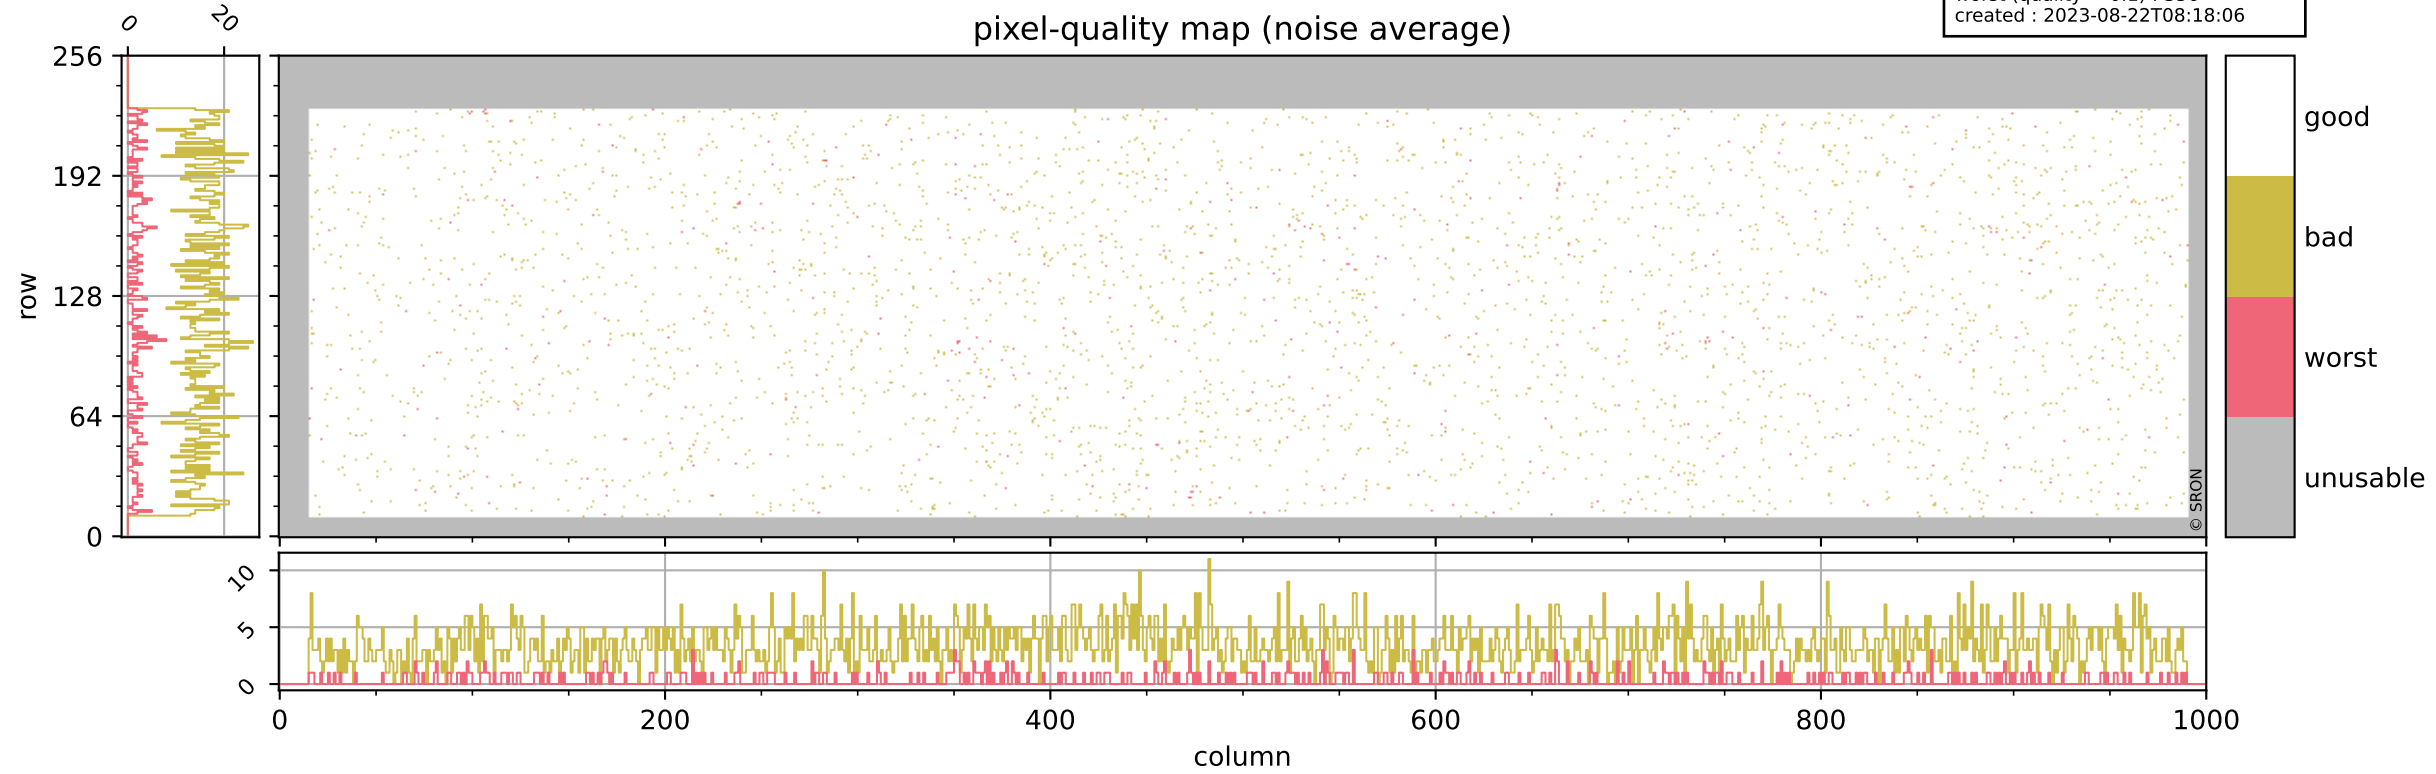

Tropomi SWIR pixel quality (official)

orbits : 20 in [17182, 17227]
coverage : 2021-02-05 / 2021-02-08
bad (quality < 0.8) : 289
worst (quality < 0.1) : 113
created : 2023-08-22T08:18:05

Tropomi SWIR pixel quality (official)

orbits : 20 in [17182, 17227]
coverage : 2021-02-05 / 2021-02-08
bad (quality < 0.8) : 3411
worst (quality < 0.1) : 356
created : 2023-08-22T08:18:06

pixel-quality map (noise average)

Tropomi SWIR pixel quality (official)

orbits : 20 in [17182, 17227]
coverage : 2021-02-05 / 2021-02-08
to good : 366
good to bad : 1562
to worst : 228
created : 2023-08-22T08:18:06

total quality compared with SWIR pixel-quality CKD

Tropomi SWIR pixel quality (official)

orbits : 20 in [17182, 17227]
coverage : 2021-02-05 / 2021-02-08
created : 2023-08-22T08:18:06

Histograms of pixel-quality

Tropomi SWIR pixel quality (official) ground-tracks of Sentinel-5P

orbits : 20 in [17182, 17227]
coverage : 2021-02-05 / 2021-02-08
created : 2023-08-22T08:18:06