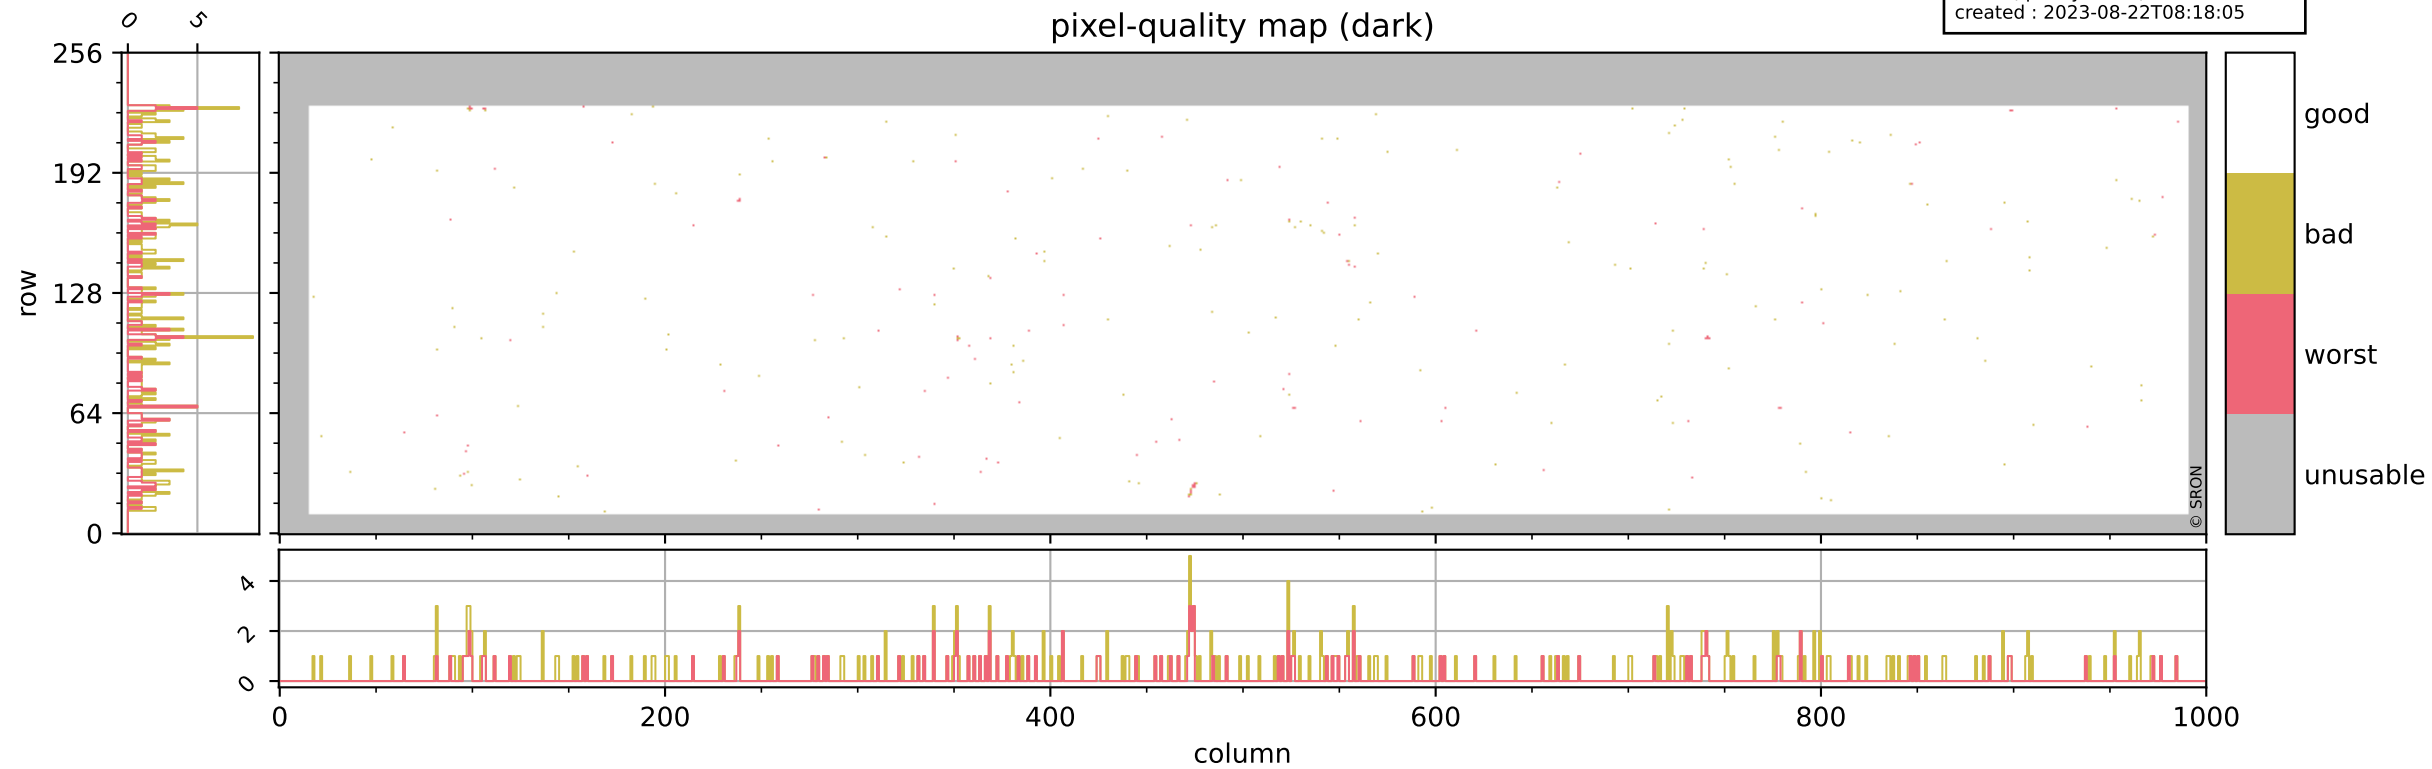

Tropomi SWIR pixel quality (official)

orbits : 20 in [17182, 17227]
coverage : 2021-02-05 / 2021-02-08
bad (quality < 0.8) : 3671
worst (quality < 0.1) : 437
created : 2023-08-22T08:18:05

pixel-quality map

Tropomi SWIR pixel quality (official)

orbits : 20 in [17182, 17227]
coverage : 2021-02-05 / 2021-02-08
bad (quality < 0.8) : 289
worst (quality < 0.1) : 113
created : 2023-08-22T08:18:05

Tropomi SWIR pixel quality (official)

orbits : 20 in [17182, 17227]
coverage : 2021-02-05 / 2021-02-08
bad (quality < 0.8) : 3411
worst (quality < 0.1) : 356
created : 2023-08-22T08:18:06

pixel-quality map (noise average)

Tropomi SWIR pixel quality (official)

orbits : 20 in [17182, 17227]
coverage : 2021-02-05 / 2021-02-08
created : 2023-08-22T08:18:06

Histograms of pixel-quality

Tropomi SWIR pixel quality (official) ground-tracks of Sentinel-5P

orbits : 20 in [17182, 17227]
coverage : 2021-02-05 / 2021-02-08
created : 2023-08-22T08:18:06