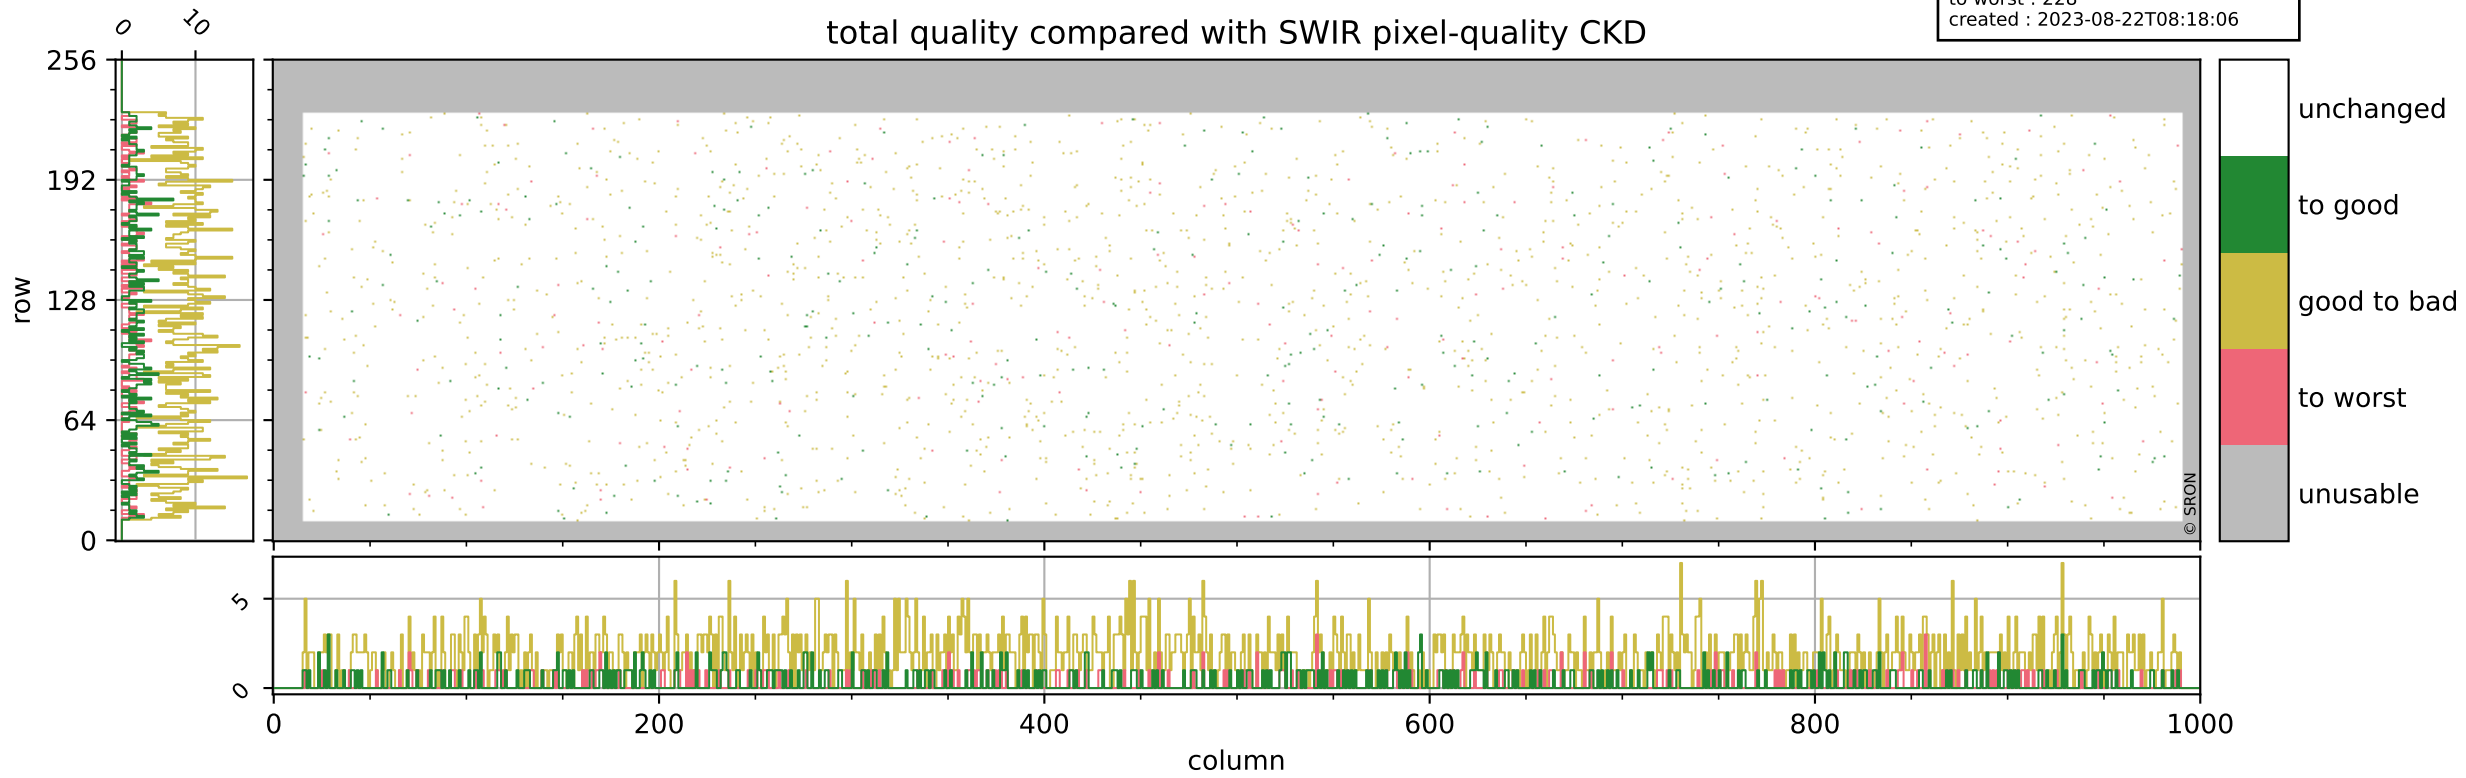

Tropomi SWIR pixel quality (official)

orbits : 20 in [17182, 17227]
coverage : 2021-02-05 / 2021-02-08
bad (quality < 0.8) : 289
worst (quality < 0.1) : 113
created : 2023-08-22T08:18:05

Tropomi SWIR pixel quality (official)

orbits : 20 in [17182, 17227]
coverage : 2021-02-05 / 2021-02-08
bad (quality < 0.8) : 3411
worst (quality < 0.1) : 356
created : 2023-08-22T08:18:06

pixel-quality map (noise average)

Tropomi SWIR pixel quality (official)

orbits : 20 in [17182, 17227]
coverage : 2021-02-05 / 2021-02-08
to good : 366
good to bad : 1562
to worst : 228
created : 2023-08-22T08:18:06

total quality compared with SWIR pixel-quality CKD

Tropomi SWIR pixel quality (official)

orbits : 20 in [17182, 17227]
coverage : 2021-02-05 / 2021-02-08
created : 2023-08-22T08:18:06

Histograms of pixel-quality

Tropomi SWIR pixel quality (official) ground-tracks of Sentinel-5P

orbits : 20 in [17182, 17227]
coverage : 2021-02-05 / 2021-02-08
created : 2023-08-22T08:18:06