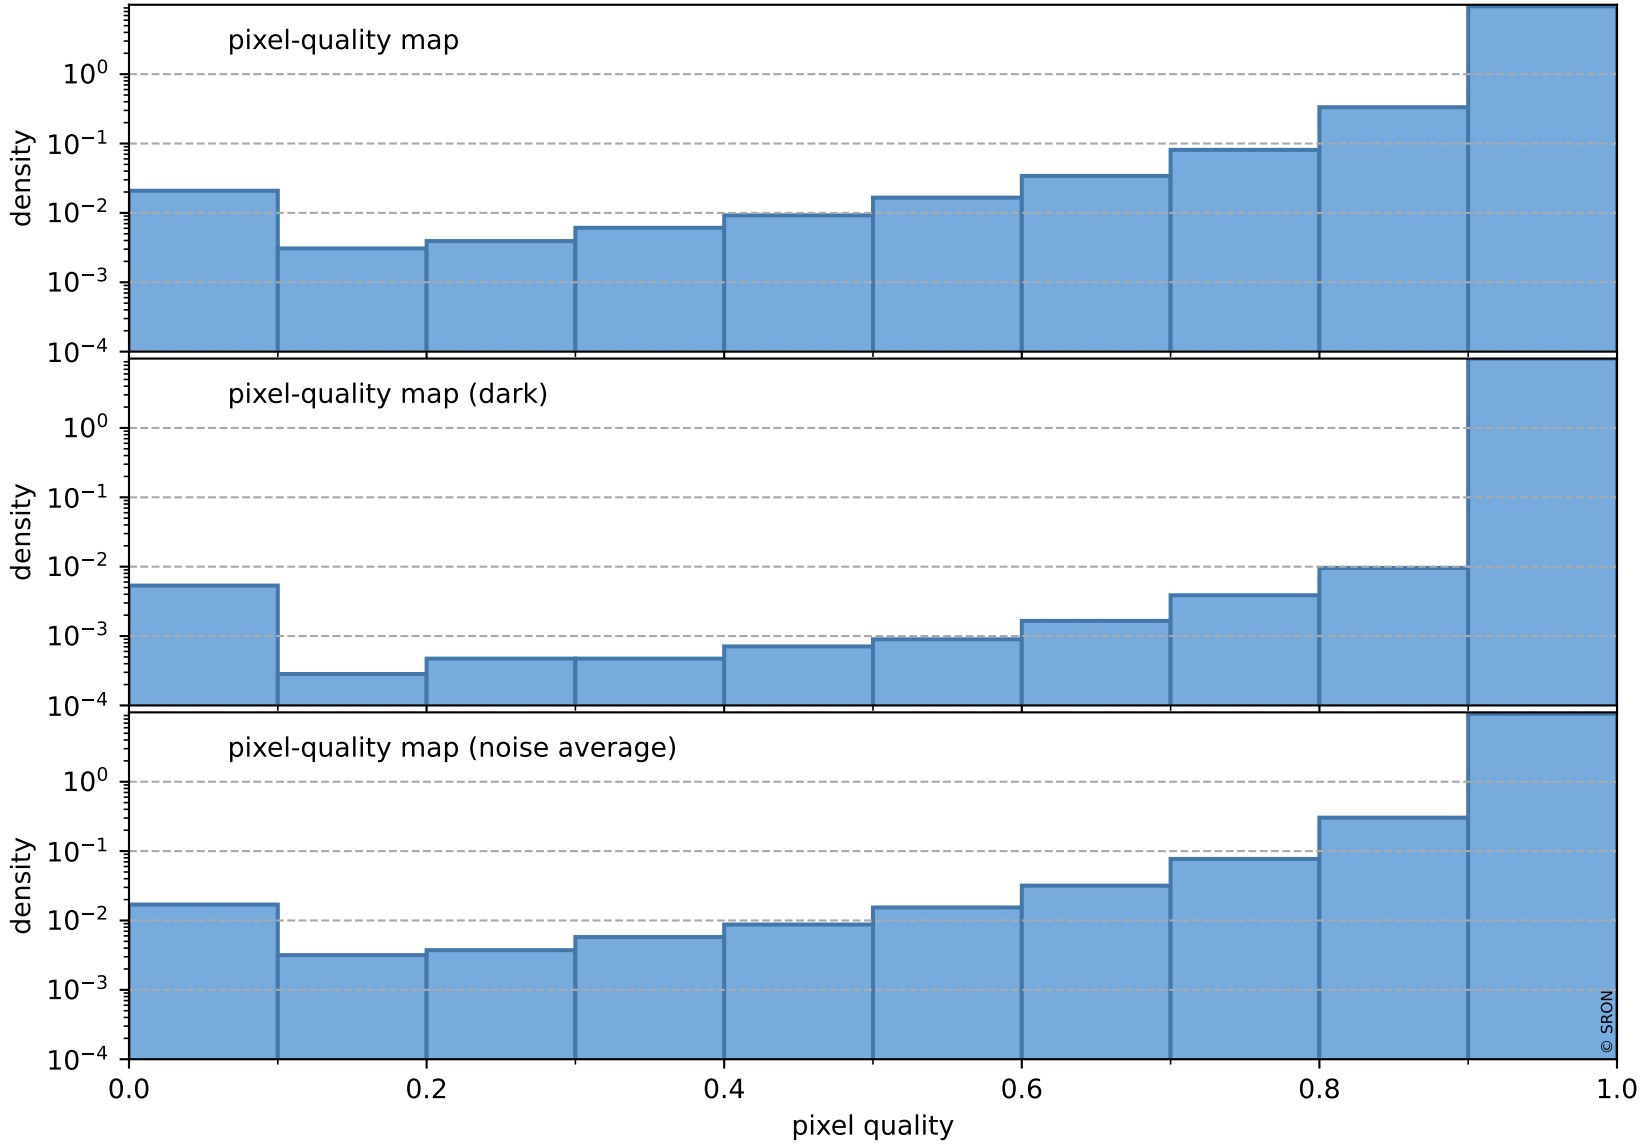

Tropomi SWIR pixel quality (official)

orbits : 19 in [17197, 17242]
coverage : 2021-02-06 / 2021-02-09
created : 2023-08-22T08:18:08

Histograms of pixel-quality