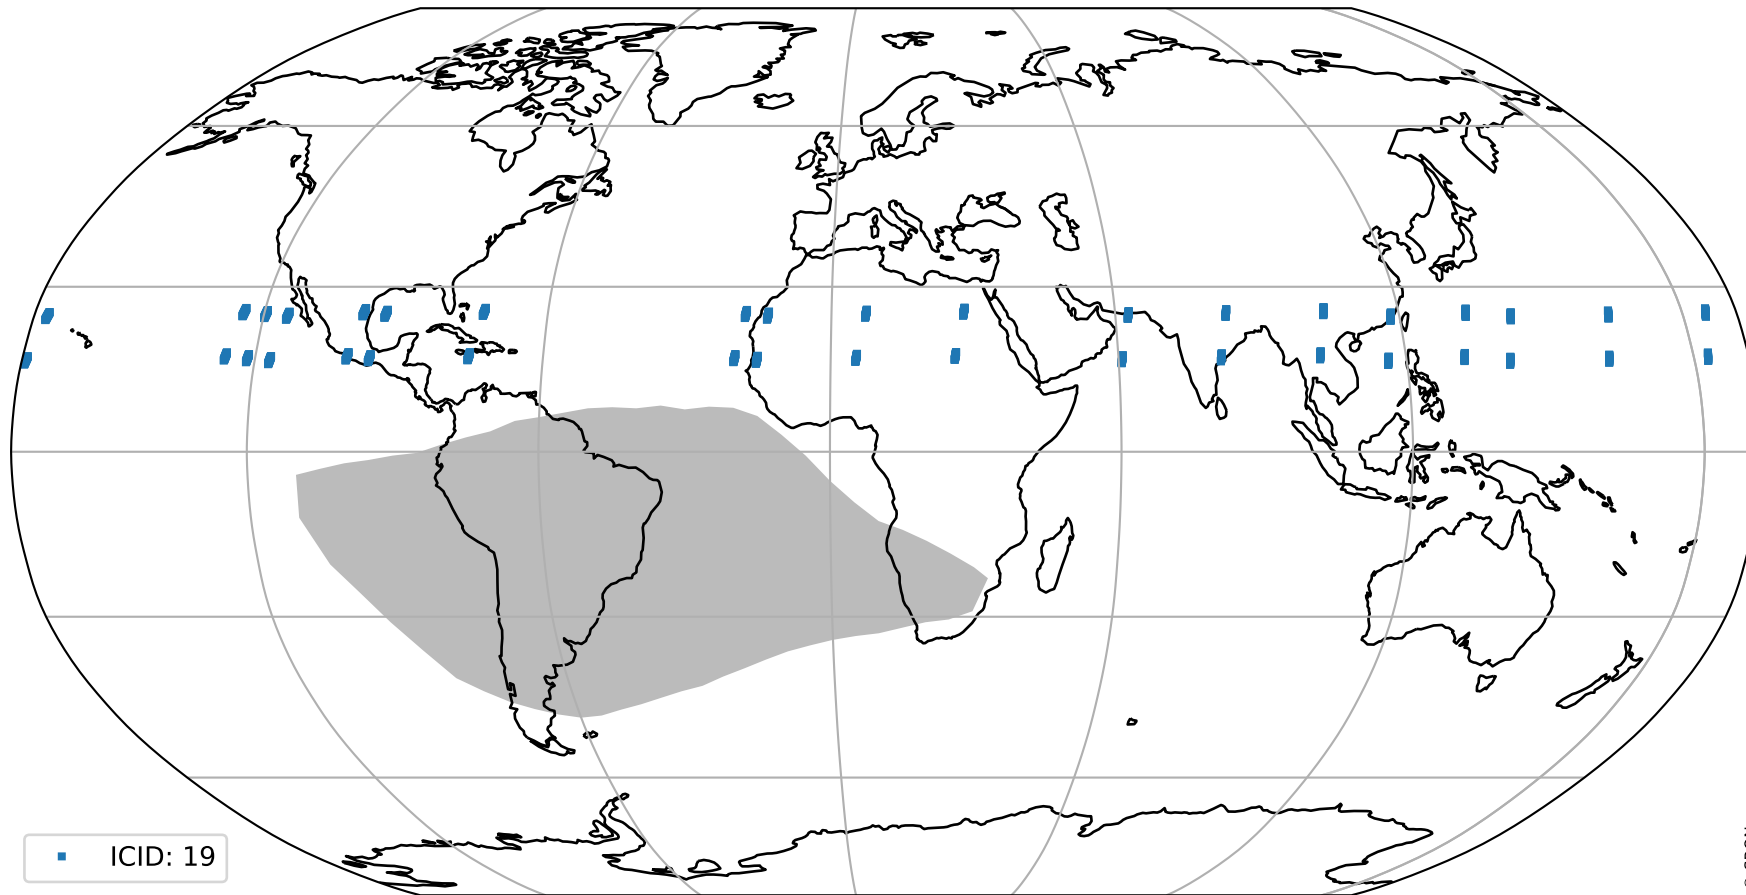

# Tropomi SWIR pixel quality (official)

orbits : 19 in [17197, 17242]  
coverage : 2021-02-06 / 2021-02-09  
created : 2023-08-22T08:18:08

## Histograms of pixel-quality

# Tropomi SWIR pixel quality (official) ground-tracks of Sentinel-5P

orbits : 19 in [17197, 17242]  
coverage : 2021-02-06 / 2021-02-09  
created : 2023-08-22T08:18:09