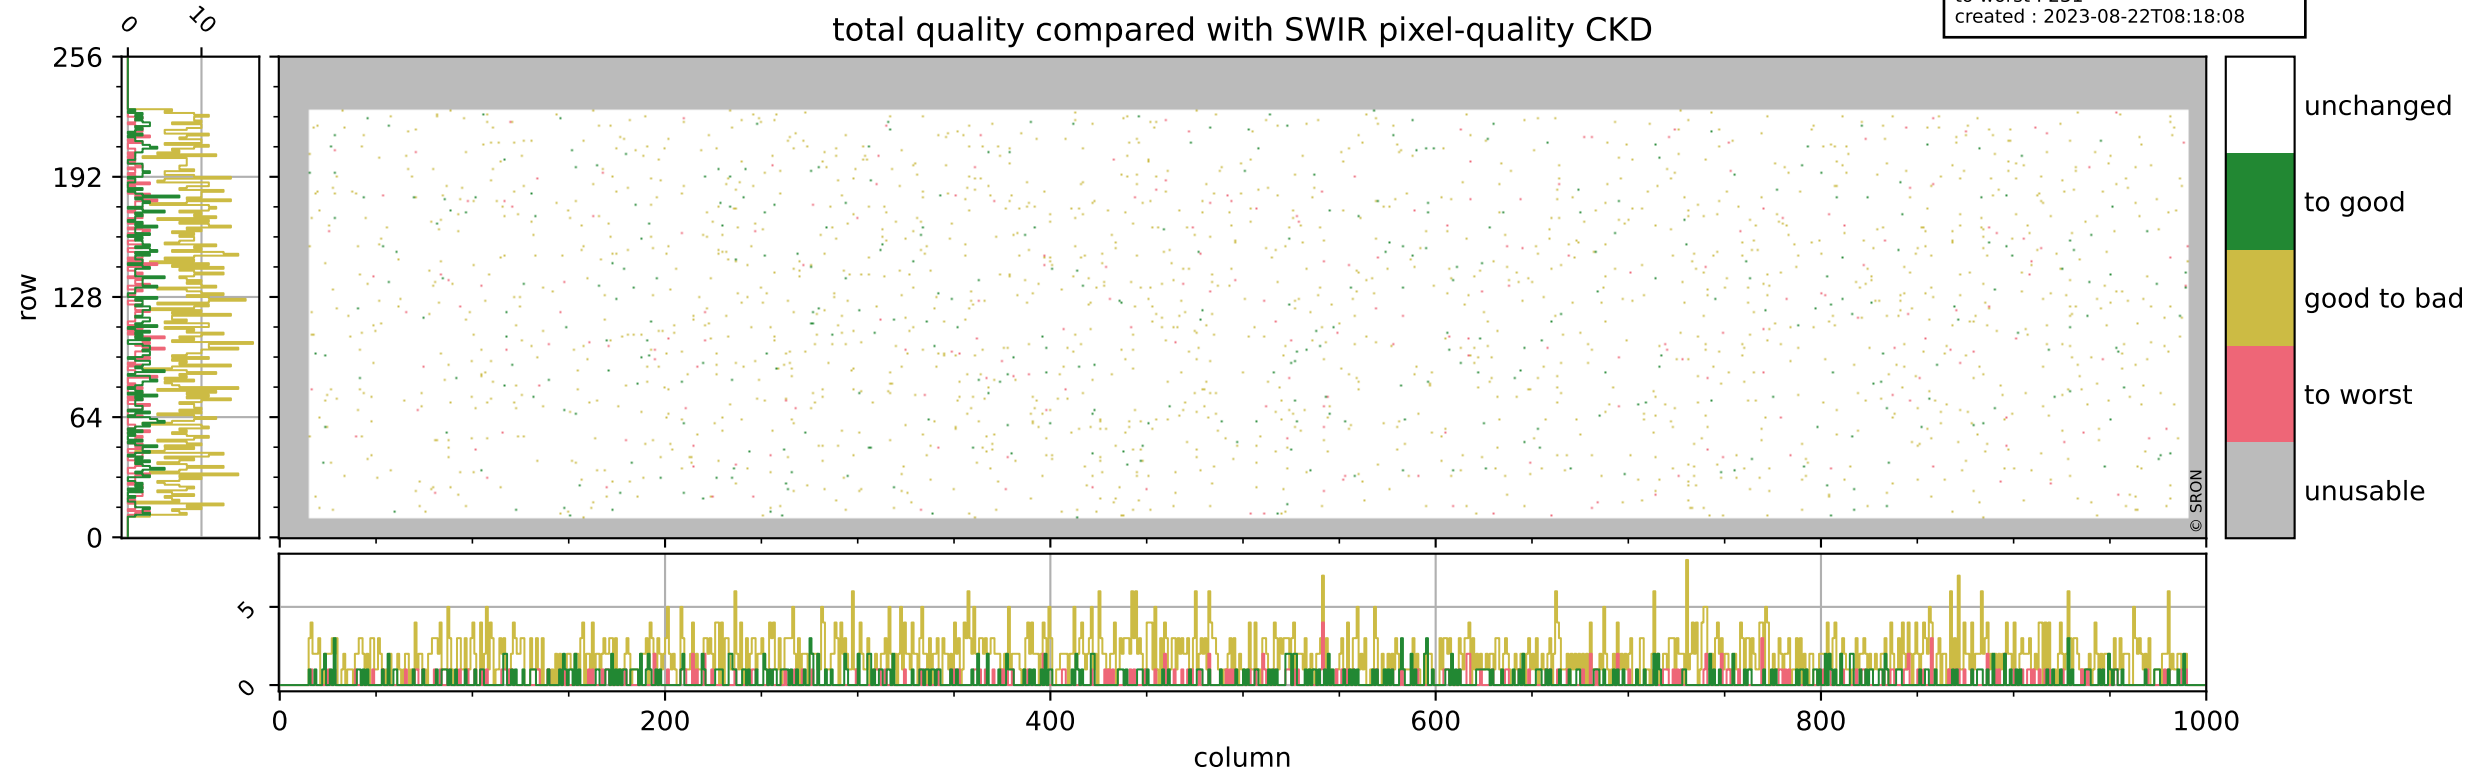

Tropomi SWIR pixel quality (official)

orbits : 19 in [17197, 17242]
coverage : 2021-02-06 / 2021-02-09
to good : 366
good to bad : 1588
to worst : 231
created : 2023-08-22T08:18:08

total quality compared with SWIR pixel-quality CKD