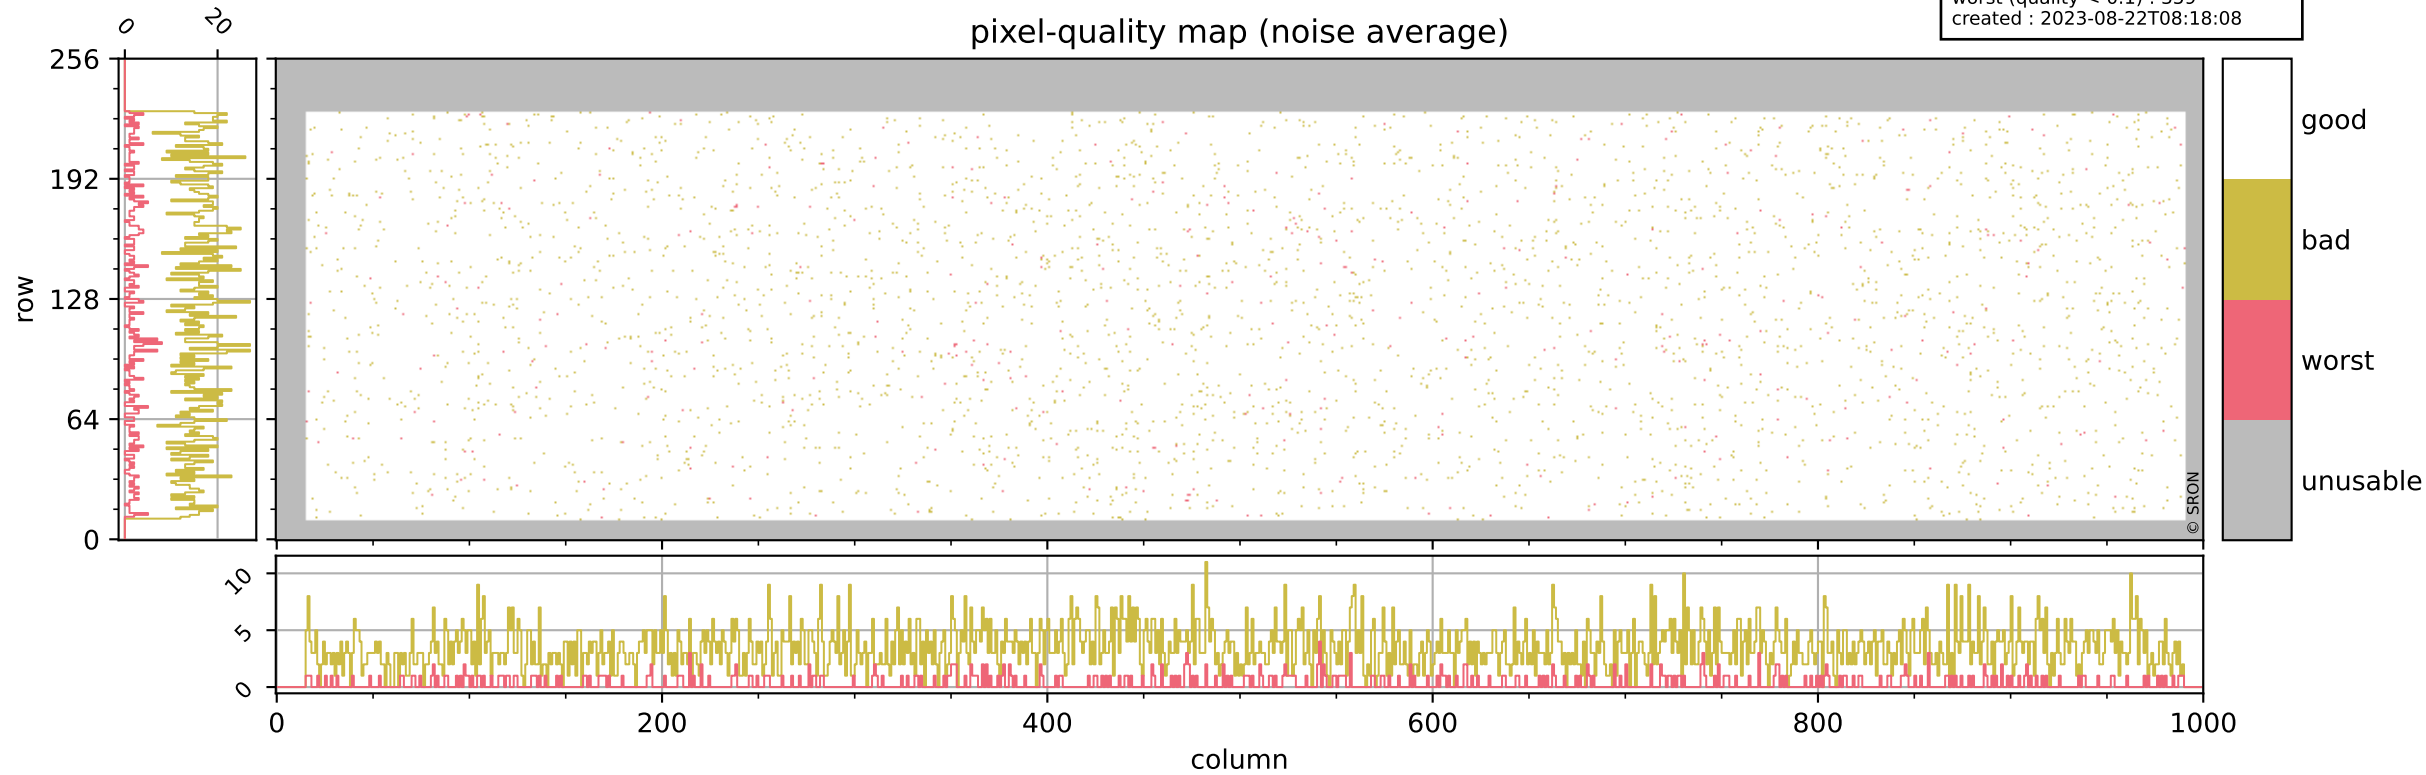

## pixel-quality map

# Tropomi SWIR pixel quality (official)

orbits : 19 in [17197, 17242]  
coverage : 2021-02-06 / 2021-02-09  
bad (quality < 0.8) : 290  
worst (quality < 0.1) : 113  
created : 2023-08-22T08:18:08

# Tropomi SWIR pixel quality (official)

orbits : 19 in [17197, 17242]  
coverage : 2021-02-06 / 2021-02-09  
bad (quality < 0.8) : 3443  
worst (quality < 0.1) : 359  
created : 2023-08-22T08:18:08

## pixel-quality map (noise average)