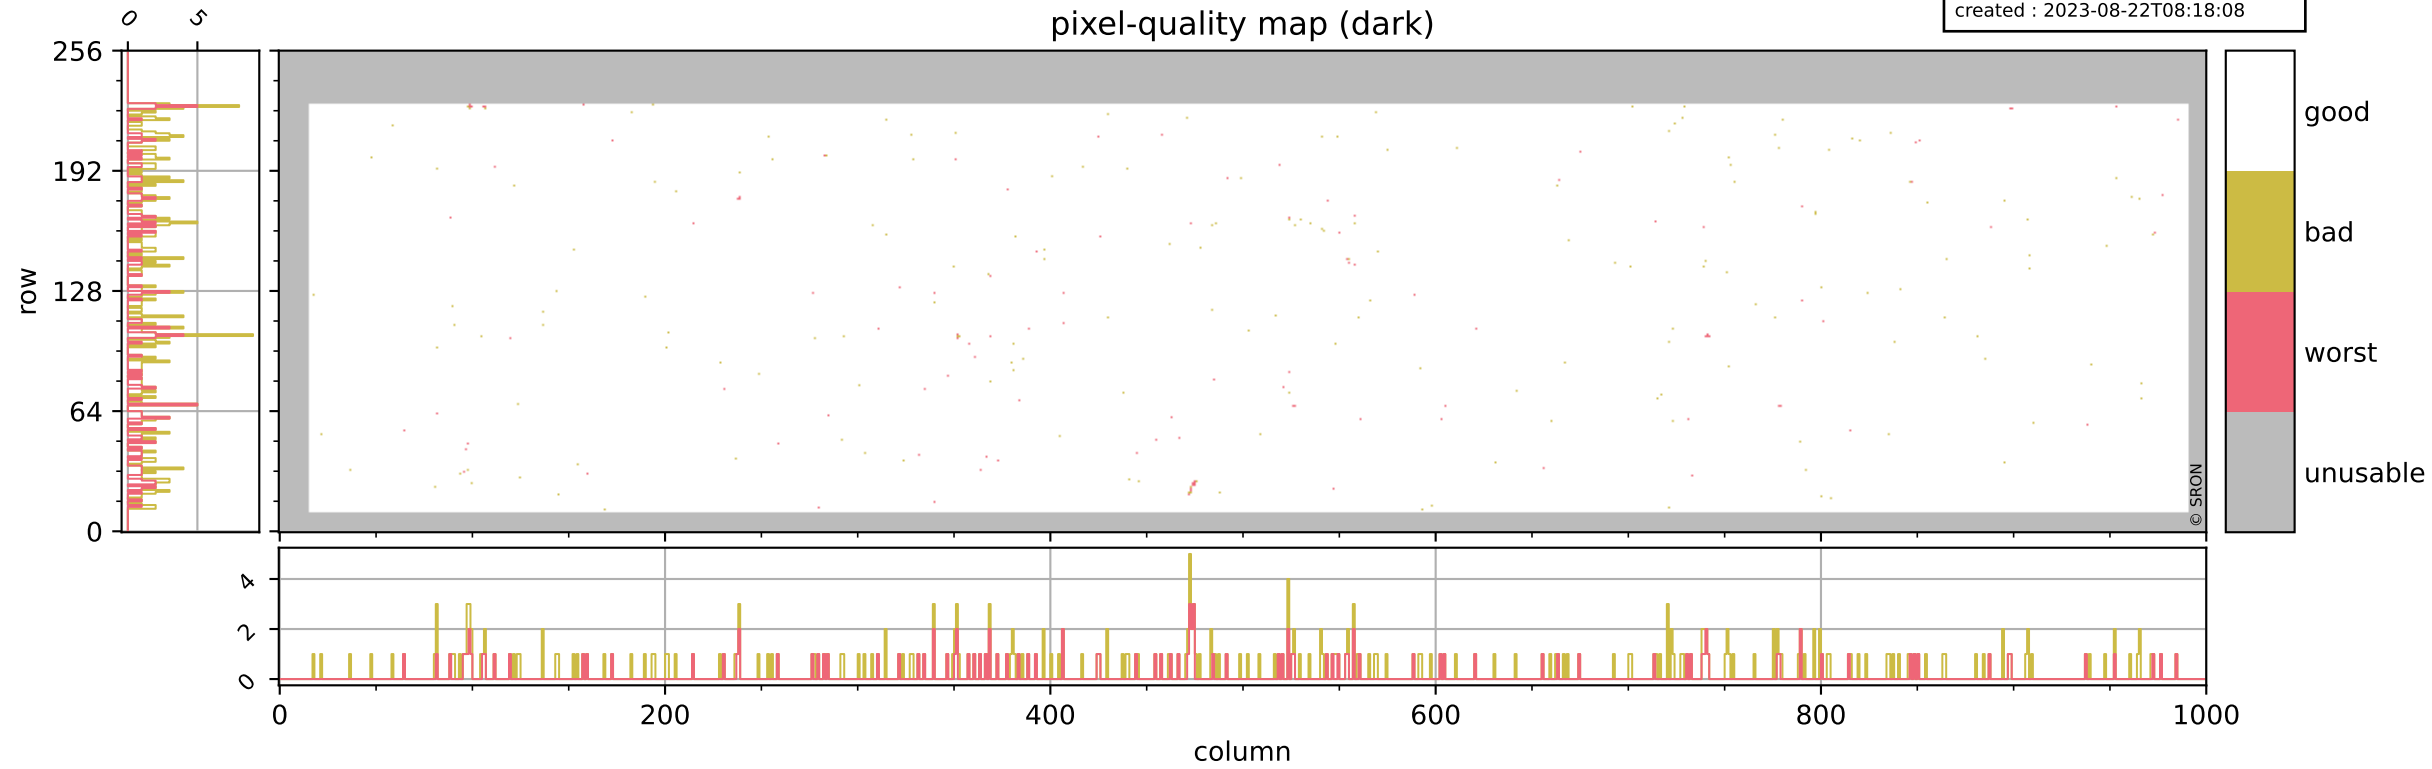

# Tropomi SWIR pixel quality (official)

orbits : 19 in [17197, 17242]  
coverage : 2021-02-06 / 2021-02-09  
bad (quality < 0.8) : 3700  
worst (quality < 0.1) : 441  
created : 2023-08-22T08:18:07

## pixel-quality map

# Tropomi SWIR pixel quality (official)

orbits : 19 in [17197, 17242]  
coverage : 2021-02-06 / 2021-02-09  
bad (quality < 0.8) : 290  
worst (quality < 0.1) : 113  
created : 2023-08-22T08:18:08

# Tropomi SWIR pixel quality (official)

orbits : 19 in [17197, 17242]  
coverage : 2021-02-06 / 2021-02-09  
bad (quality < 0.8) : 3443  
worst (quality < 0.1) : 359  
created : 2023-08-22T08:18:08