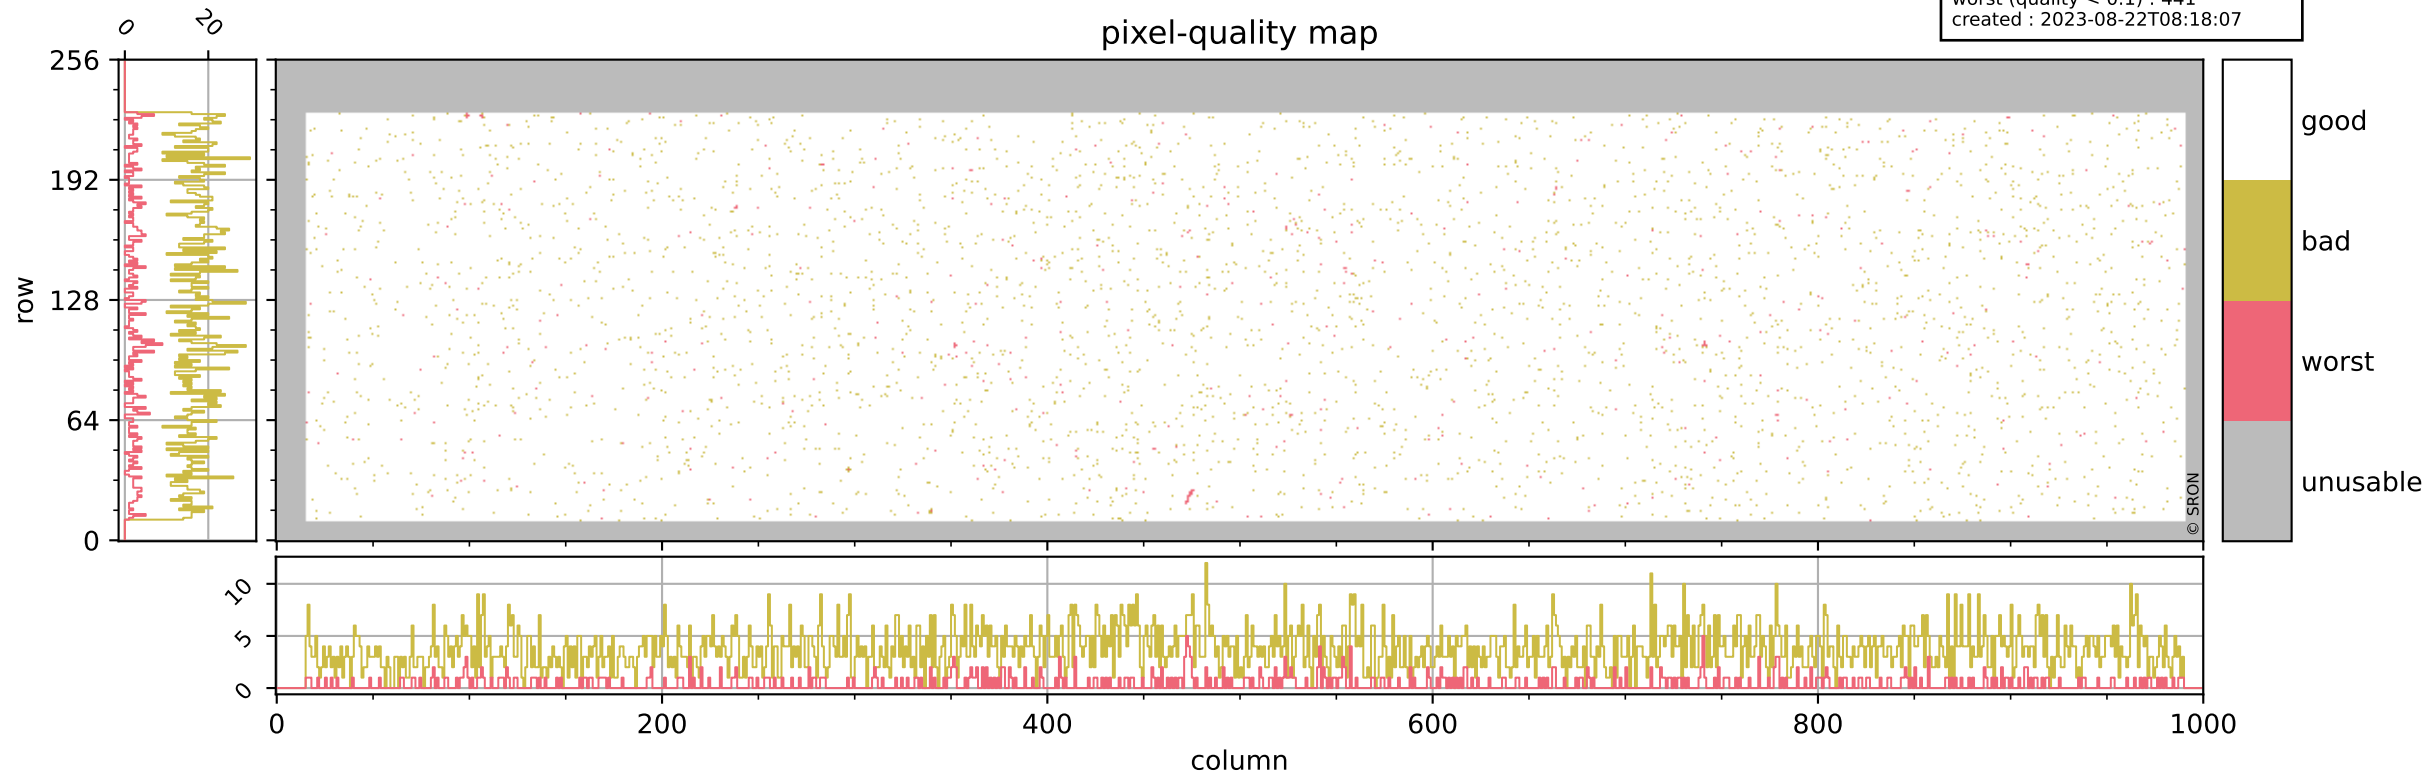

# Tropomi SWIR pixel quality (official)

orbits : 19 in [17197, 17242]  
coverage : 2021-02-06 / 2021-02-09  
bad (quality < 0.8) : 3700  
worst (quality < 0.1) : 441  
created : 2023-08-22T08:18:07

## pixel-quality map

# Tropomi SWIR pixel quality (official)

orbits : 19 in [17197, 17242]  
coverage : 2021-02-06 / 2021-02-09  
bad (quality < 0.8) : 290  
worst (quality < 0.1) : 113  
created : 2023-08-22T08:18:08

# Tropomi SWIR pixel quality (official)

orbits : 19 in [17197, 17242]  
coverage : 2021-02-06 / 2021-02-09  
bad (quality < 0.8) : 3443  
worst (quality < 0.1) : 359  
created : 2023-08-22T08:18:08