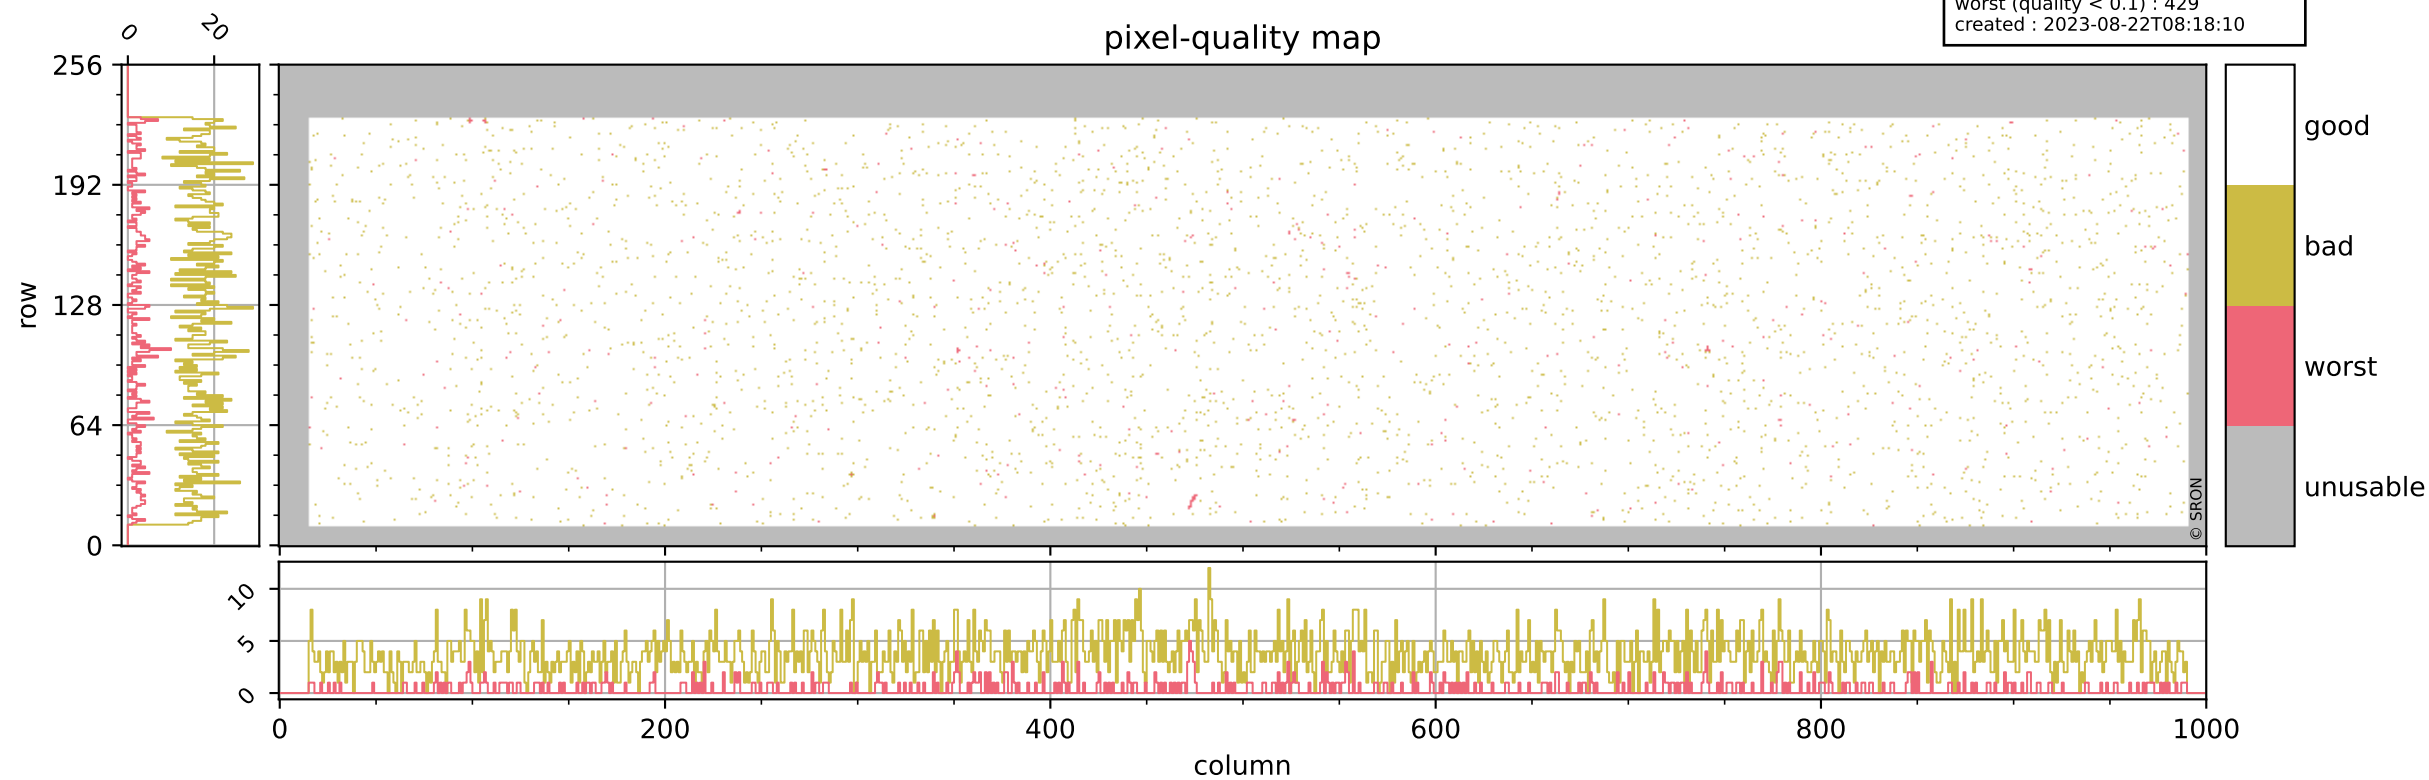

# Tropomi SWIR pixel quality (official)

orbits : 19 in [17212, 17257]  
coverage : 2021-02-07 / 2021-02-10  
bad (quality < 0.8) : 3691  
worst (quality < 0.1) : 429  
created : 2023-08-22T08:18:10

# Tropomi SWIR pixel quality (official)

orbits : 19 in [17212, 17257]  
coverage : 2021-02-07 / 2021-02-10  
bad (quality < 0.8) : 290  
worst (quality < 0.1) : 113  
created : 2023-08-22T08:18:10

# Tropomi SWIR pixel quality (official)

orbits : 19 in [17212, 17257]  
coverage : 2021-02-07 / 2021-02-10  
bad (quality < 0.8) : 3443  
worst (quality < 0.1) : 346  
created : 2023-08-22T08:18:10

# Tropomi SWIR pixel quality (official)

orbits : 19 in [17212, 17257]  
coverage : 2021-02-07 / 2021-02-10  
to good : 366  
good to bad : 1590  
to worst : 219  
created : 2023-08-22T08:18:10