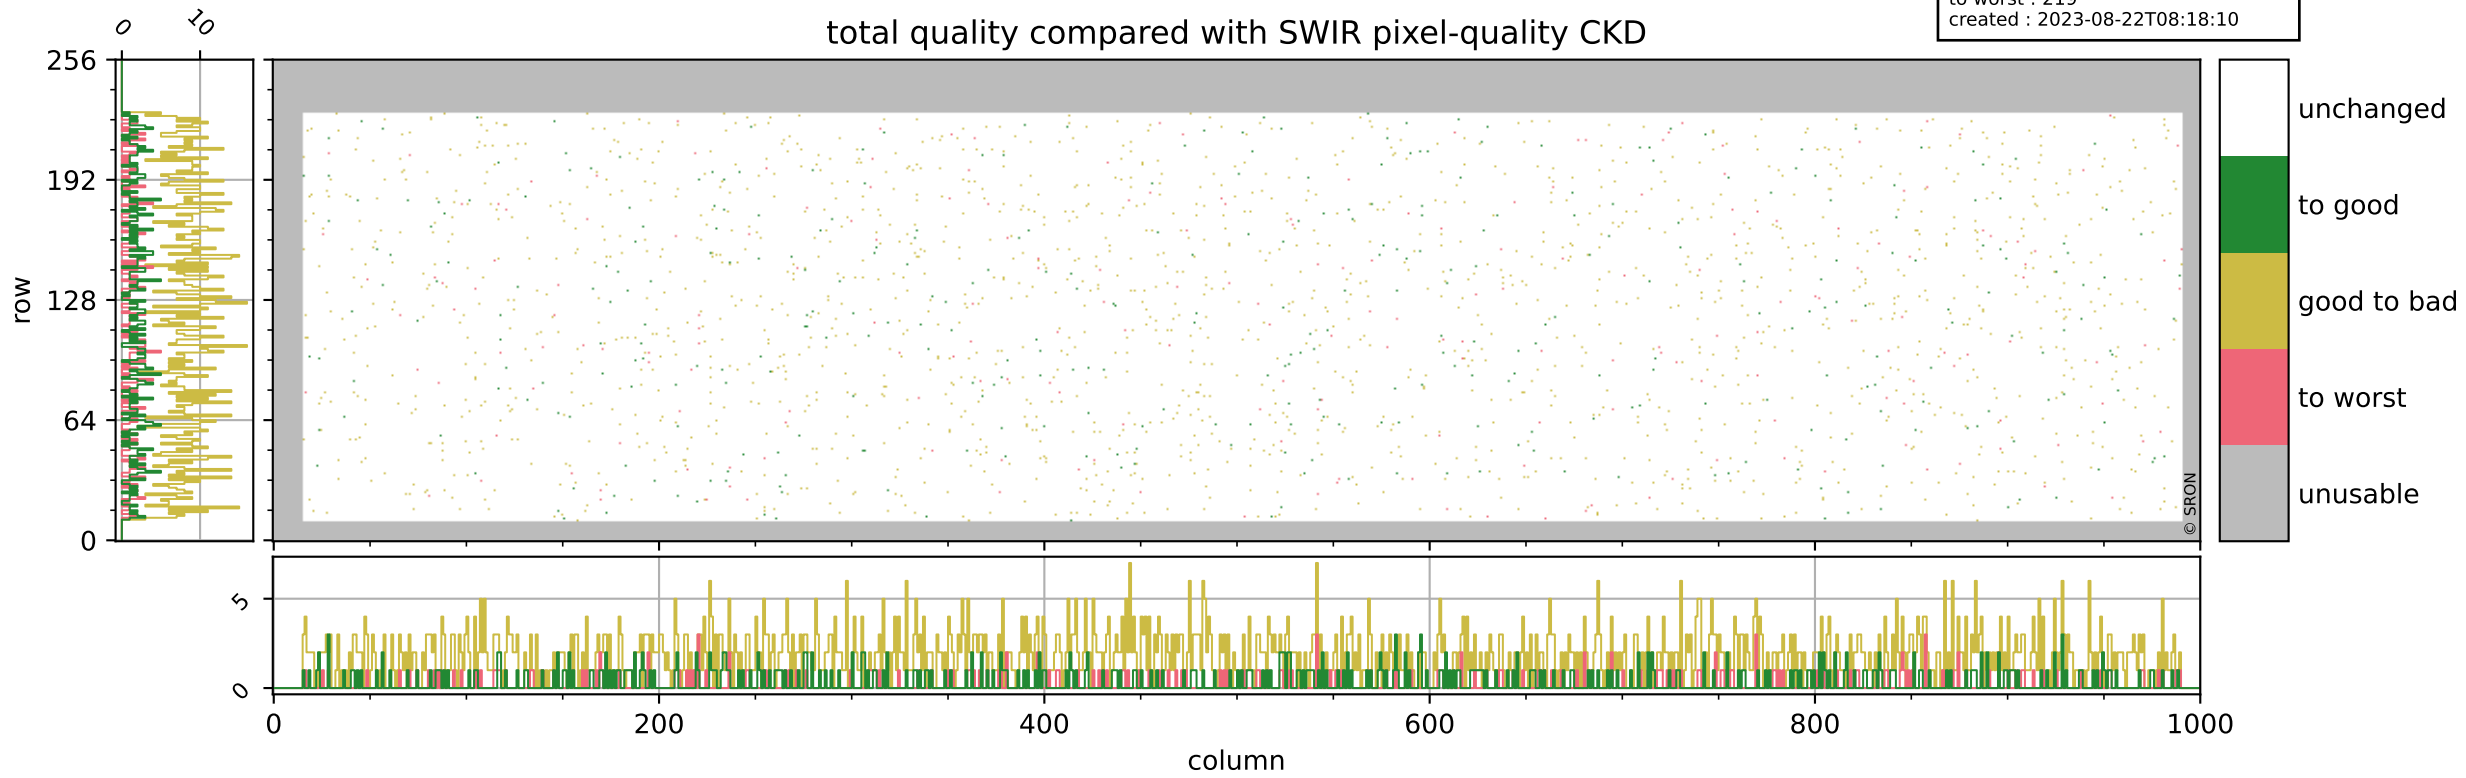

Tropomi SWIR pixel quality (official)

orbits : 19 in [17212, 17257]
coverage : 2021-02-07 / 2021-02-10
to good : 366
good to bad : 1590
to worst : 219
created : 2023-08-22T08:18:10

total quality compared with SWIR pixel-quality CKD