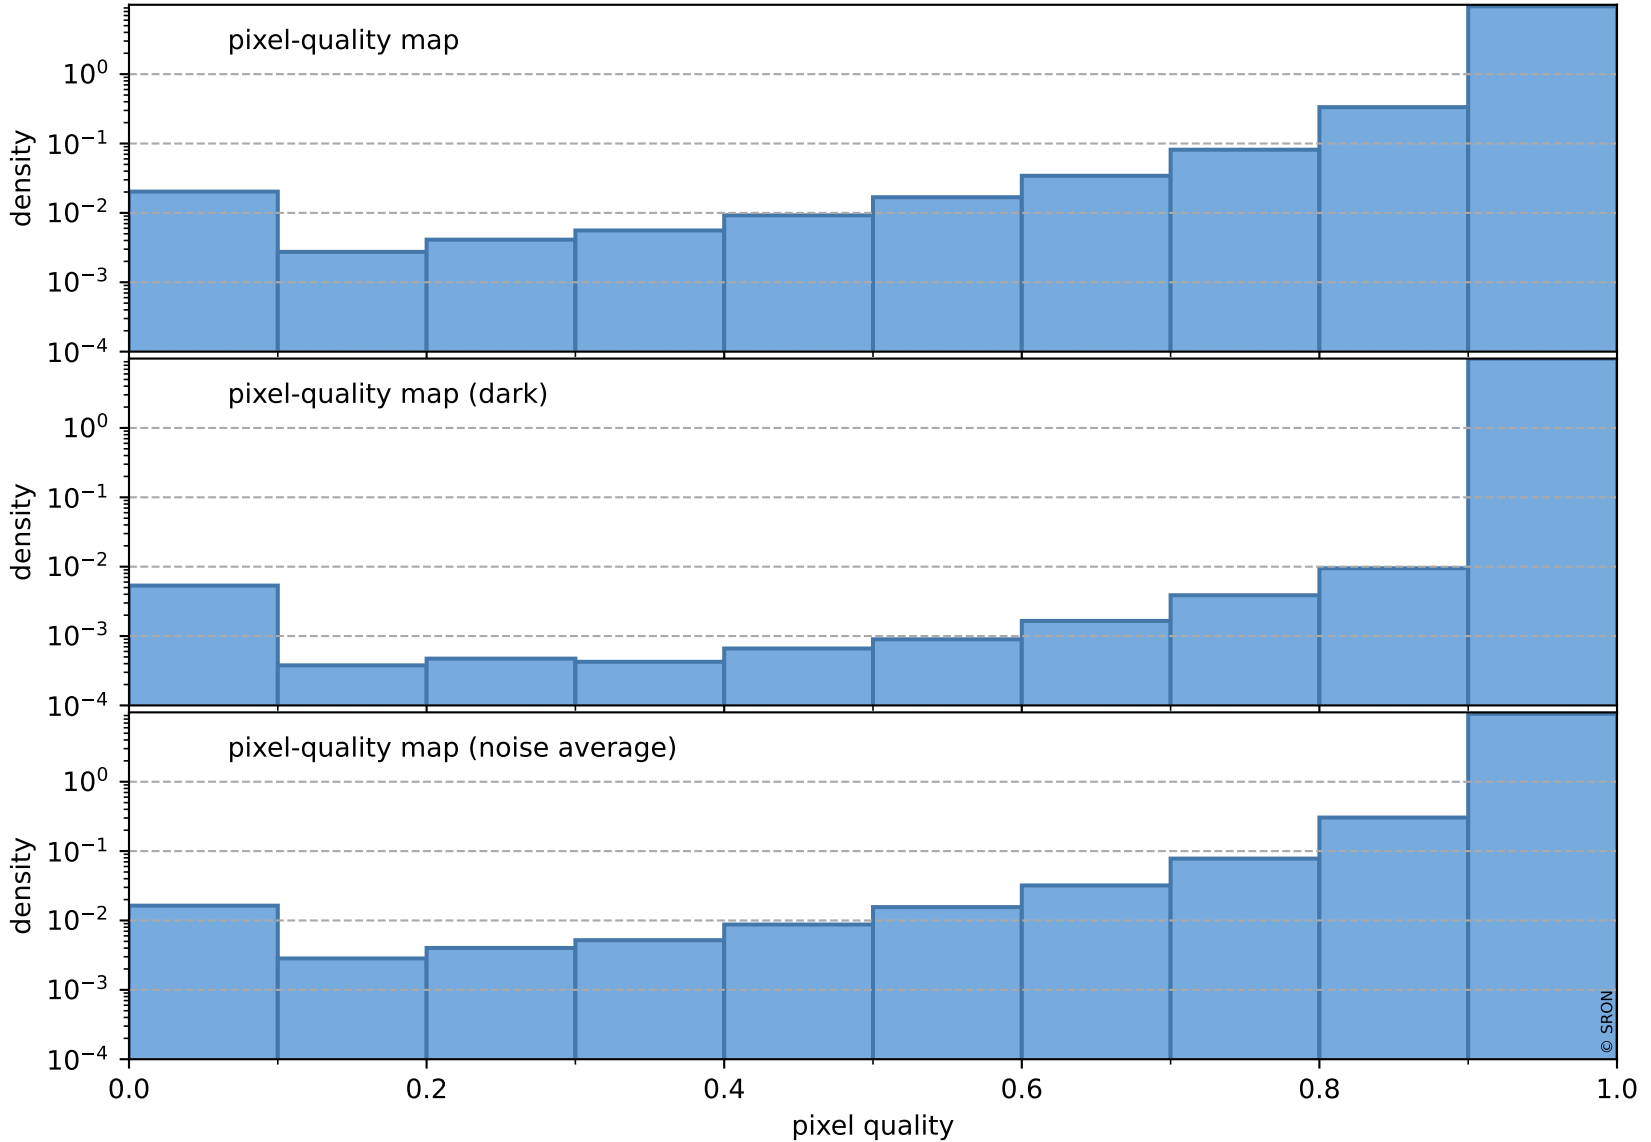

Tropomi SWIR pixel quality (official)

orbits : 19 in [17212, 17257]
coverage : 2021-02-07 / 2021-02-10
created : 2023-08-22T08:18:11

Histograms of pixel-quality