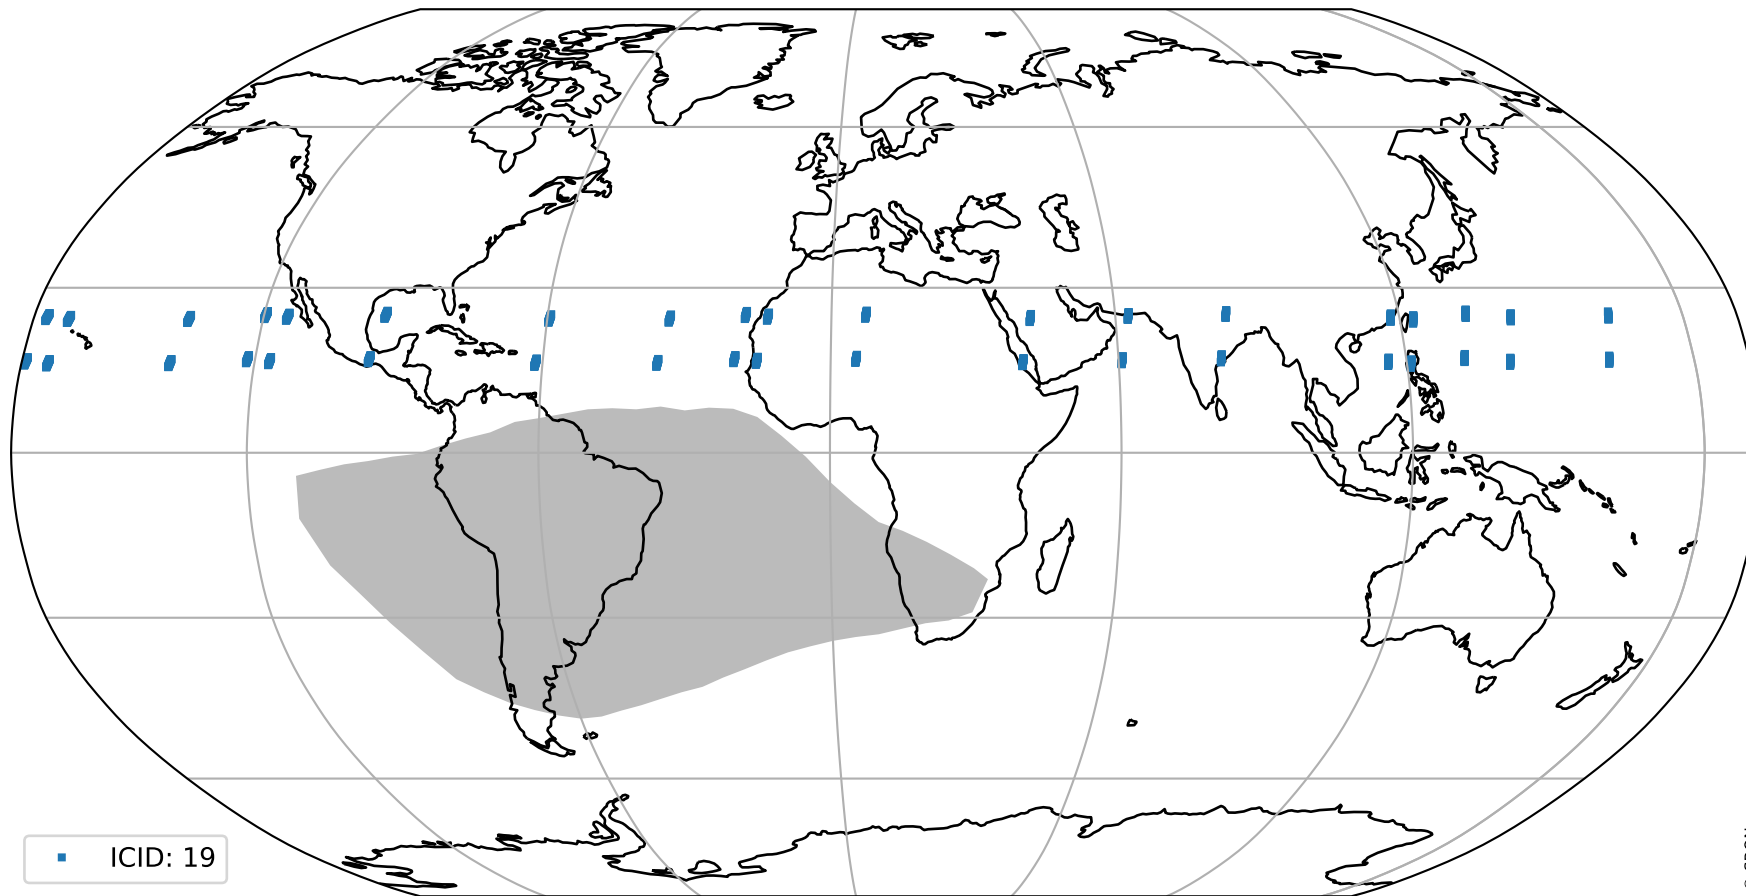

# Tropomi SWIR pixel quality (official)

orbits : 19 in [17212, 17257]  
coverage : 2021-02-07 / 2021-02-10  
created : 2023-08-22T08:18:11

## Histograms of pixel-quality

# Tropomi SWIR pixel quality (official) ground-tracks of Sentinel-5P

orbits : 19 in [17212, 17257]  
coverage : 2021-02-07 / 2021-02-10  
created : 2023-08-22T08:18:11