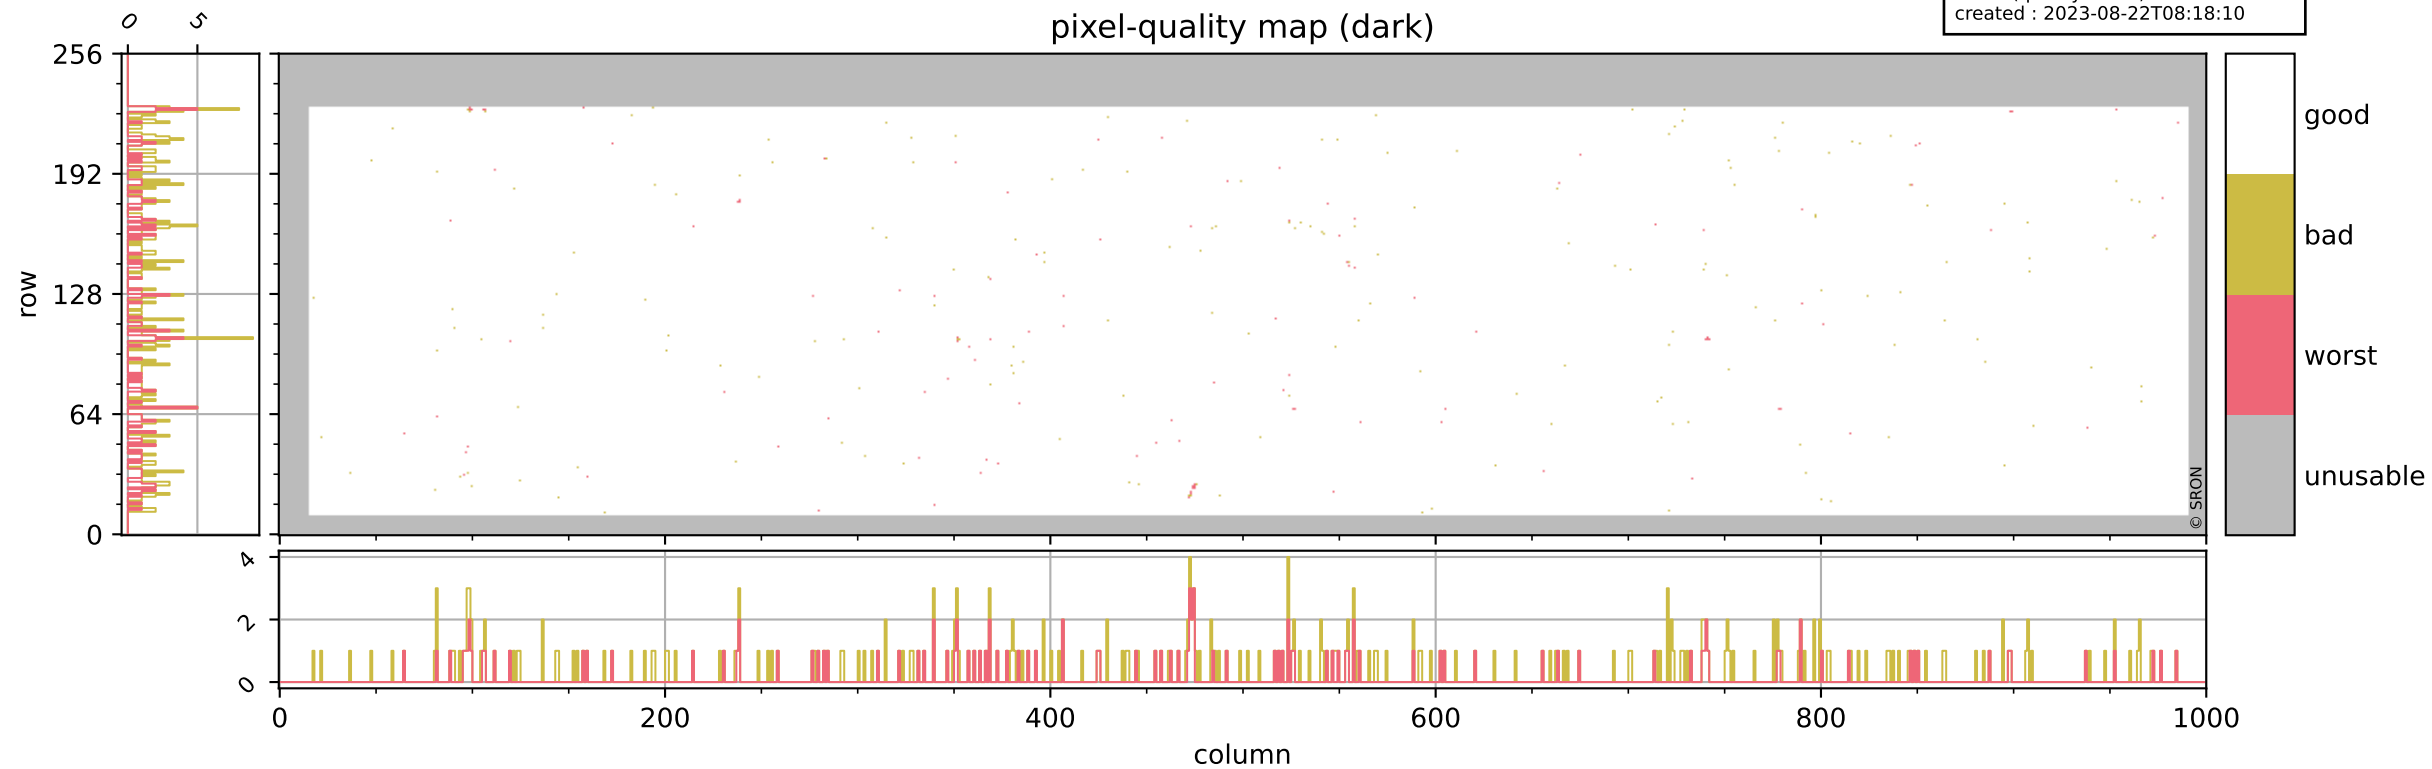

# Tropomi SWIR pixel quality (official)

orbits : 19 in [17212, 17257]  
coverage : 2021-02-07 / 2021-02-10  
bad (quality < 0.8) : 3691  
worst (quality < 0.1) : 429  
created : 2023-08-22T08:18:10

# Tropomi SWIR pixel quality (official)

orbits : 19 in [17212, 17257]  
coverage : 2021-02-07 / 2021-02-10  
bad (quality < 0.8) : 290  
worst (quality < 0.1) : 113  
created : 2023-08-22T08:18:10

# Tropomi SWIR pixel quality (official)

orbits : 19 in [17212, 17257]  
coverage : 2021-02-07 / 2021-02-10  
bad (quality < 0.8) : 3443  
worst (quality < 0.1) : 346  
created : 2023-08-22T08:18:10