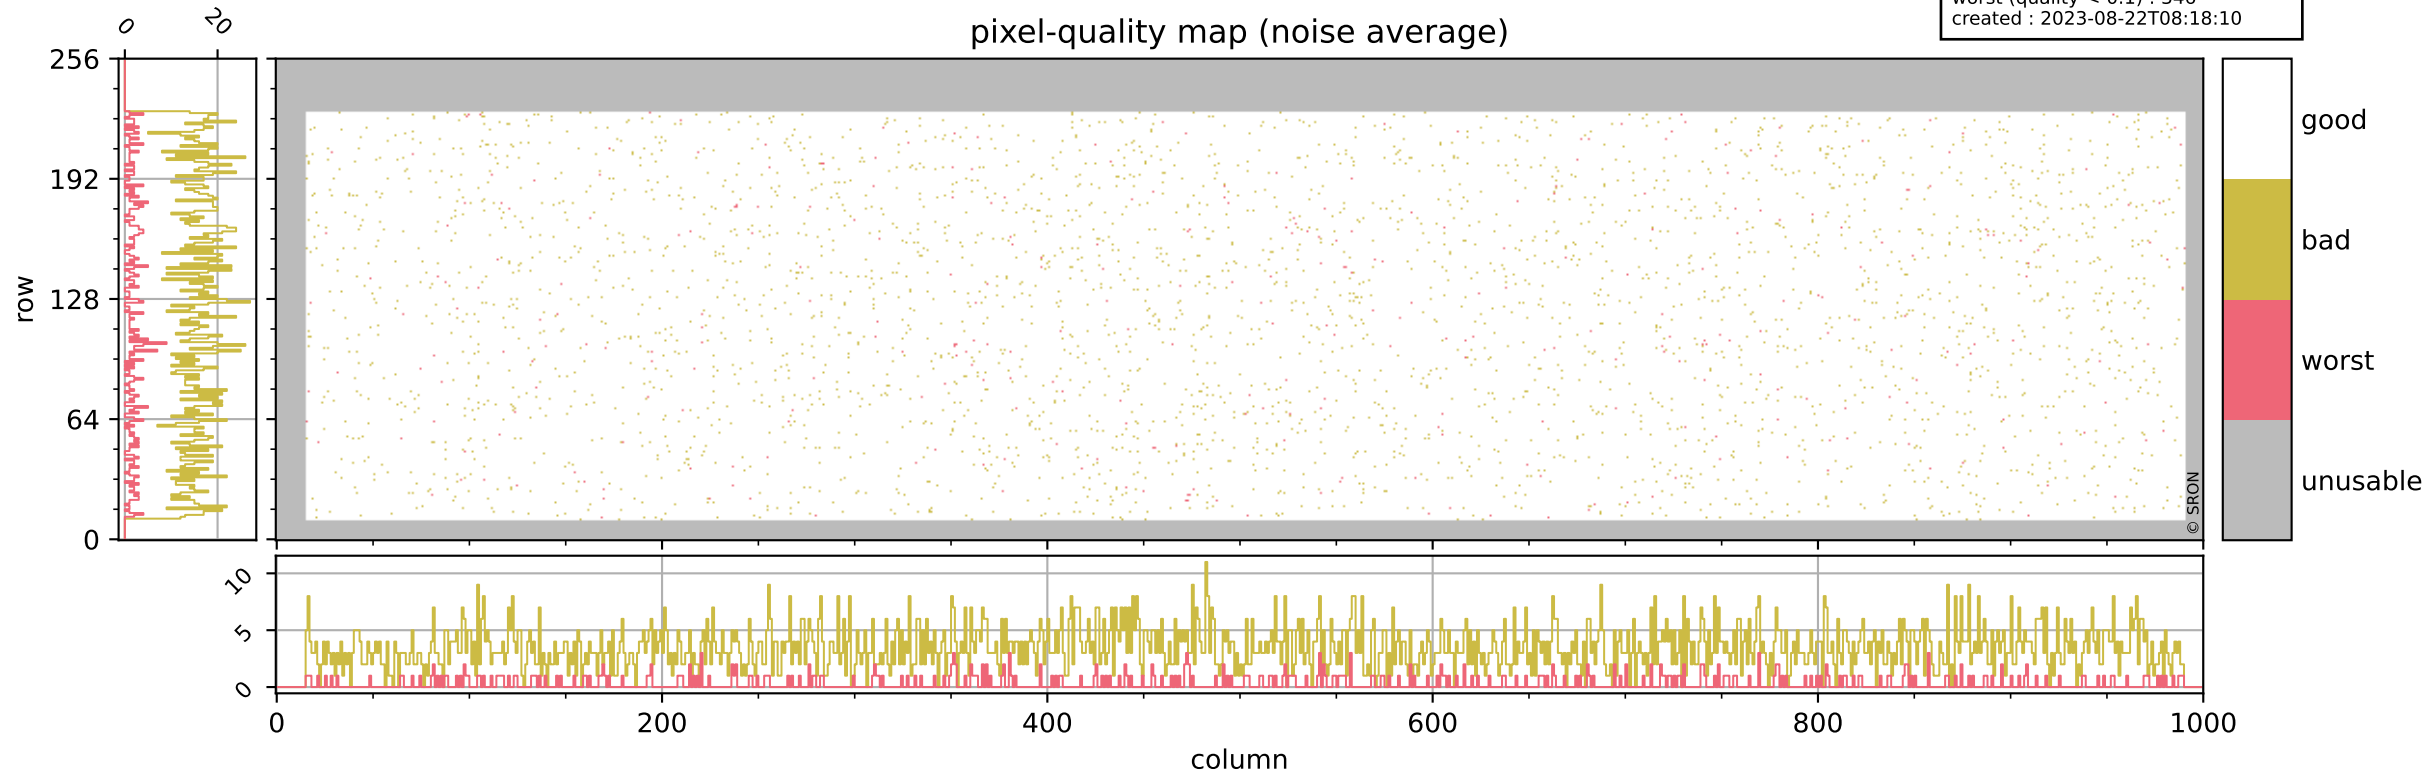

# Tropomi SWIR pixel quality (official)

orbits : 19 in [17212, 17257]  
coverage : 2021-02-07 / 2021-02-10  
bad (quality < 0.8) : 3691  
worst (quality < 0.1) : 429  
created : 2023-08-22T08:18:10

# Tropomi SWIR pixel quality (official)

orbits : 19 in [17212, 17257]  
coverage : 2021-02-07 / 2021-02-10  
bad (quality < 0.8) : 290  
worst (quality < 0.1) : 113  
created : 2023-08-22T08:18:10

# Tropomi SWIR pixel quality (official)

orbits : 19 in [17212, 17257]  
coverage : 2021-02-07 / 2021-02-10  
bad (quality < 0.8) : 3443  
worst (quality < 0.1) : 346  
created : 2023-08-22T08:18:10

## pixel-quality map (noise average)