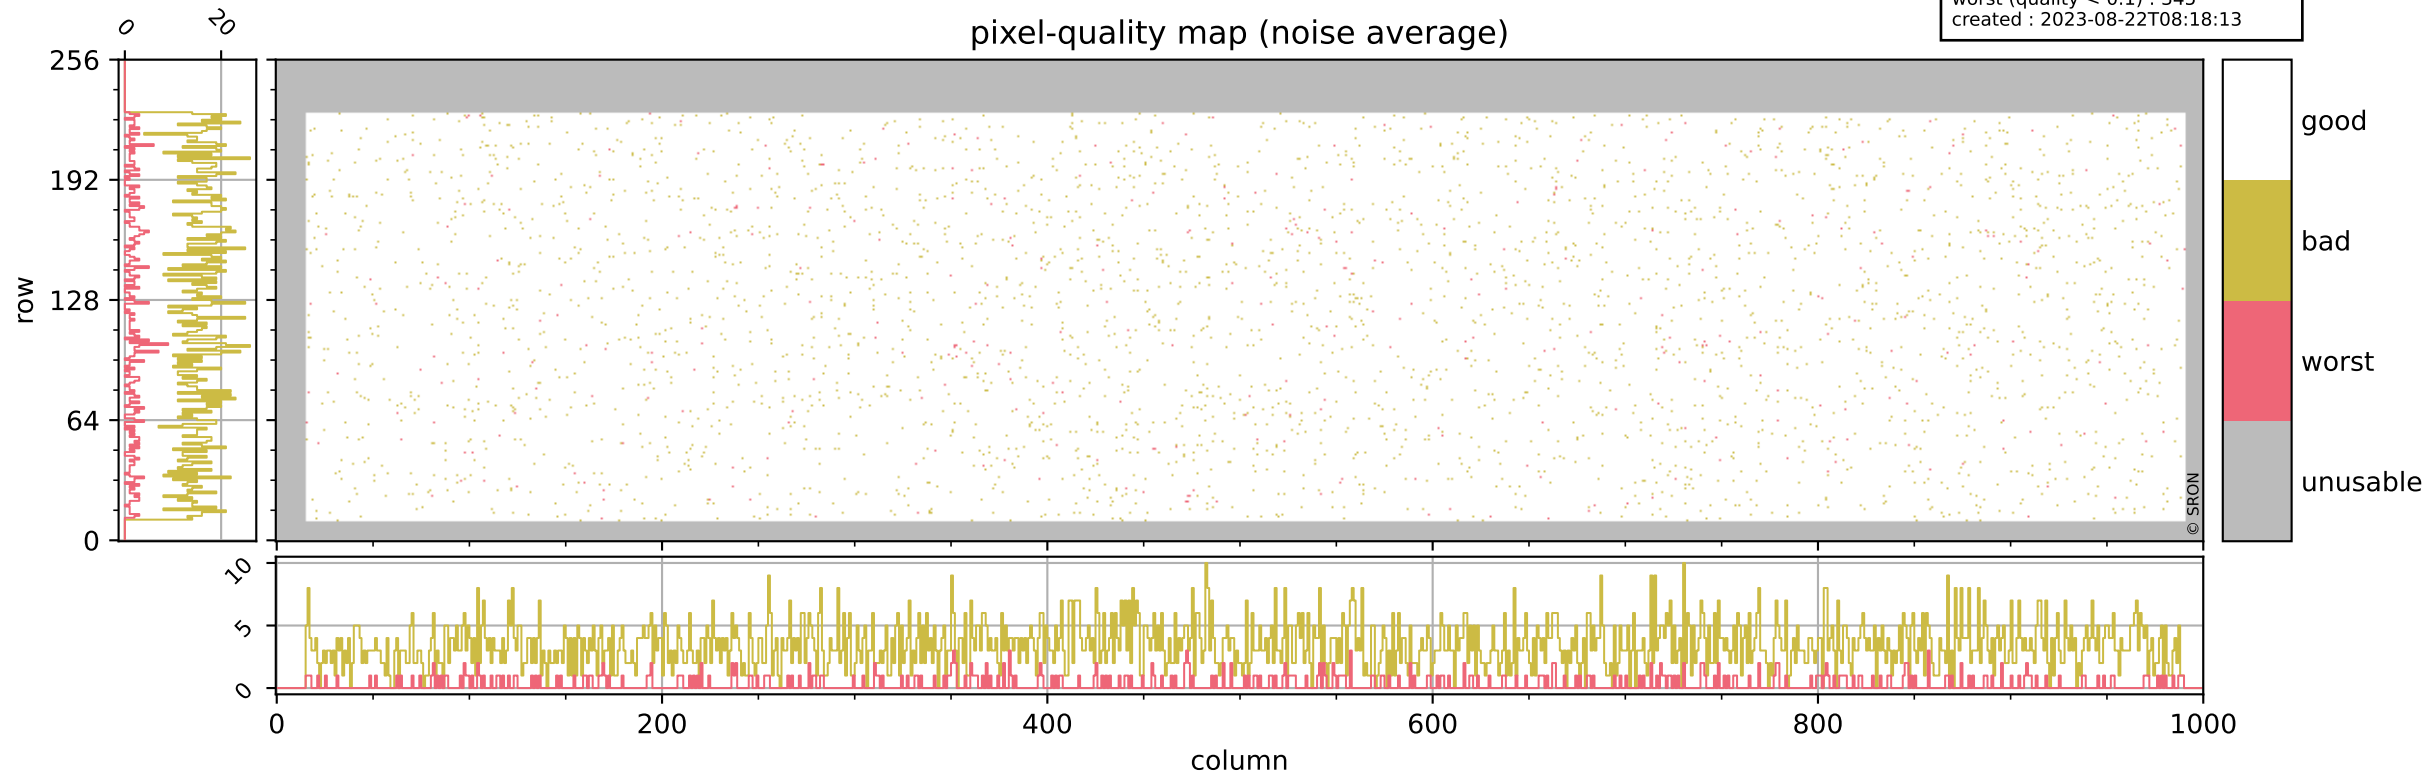

orbits : 18 in [17227, 17272]
coverage : 2021-02-08 / 2021-02-11
bad (quality < 0.8) : 288
worst (quality < 0.1) : 116
created : 2023-08-22T08:18:12

pixel-quality map (dark)

Tropomi SWIR pixel quality (official)

orbits : 18 in [17227, 17272]
coverage : 2021-02-08 / 2021-02-11
bad (quality < 0.8) : 3395
worst (quality < 0.1) : 345
created : 2023-08-22T08:18:13

pixel-quality map (noise average)

Tropomi SWIR pixel quality (official)

orbits : 18 in [17227, 17272]
coverage : 2021-02-08 / 2021-02-11
to good : 365
good to bad : 1552
to worst : 217
created : 2023-08-22T08:18:13

total quality compared with SWIR pixel-quality CKD

Tropomi SWIR pixel quality (official)

orbits : 18 in [17227, 17272]
coverage : 2021-02-08 / 2021-02-11
created : 2023-08-22T08:18:13

Histograms of pixel-quality

Tropomi SWIR pixel quality (official) ground-tracks of Sentinel-5P

orbits : 18 in [17227, 17272]
coverage : 2021-02-08 / 2021-02-11
created : 2023-08-22T08:18:13