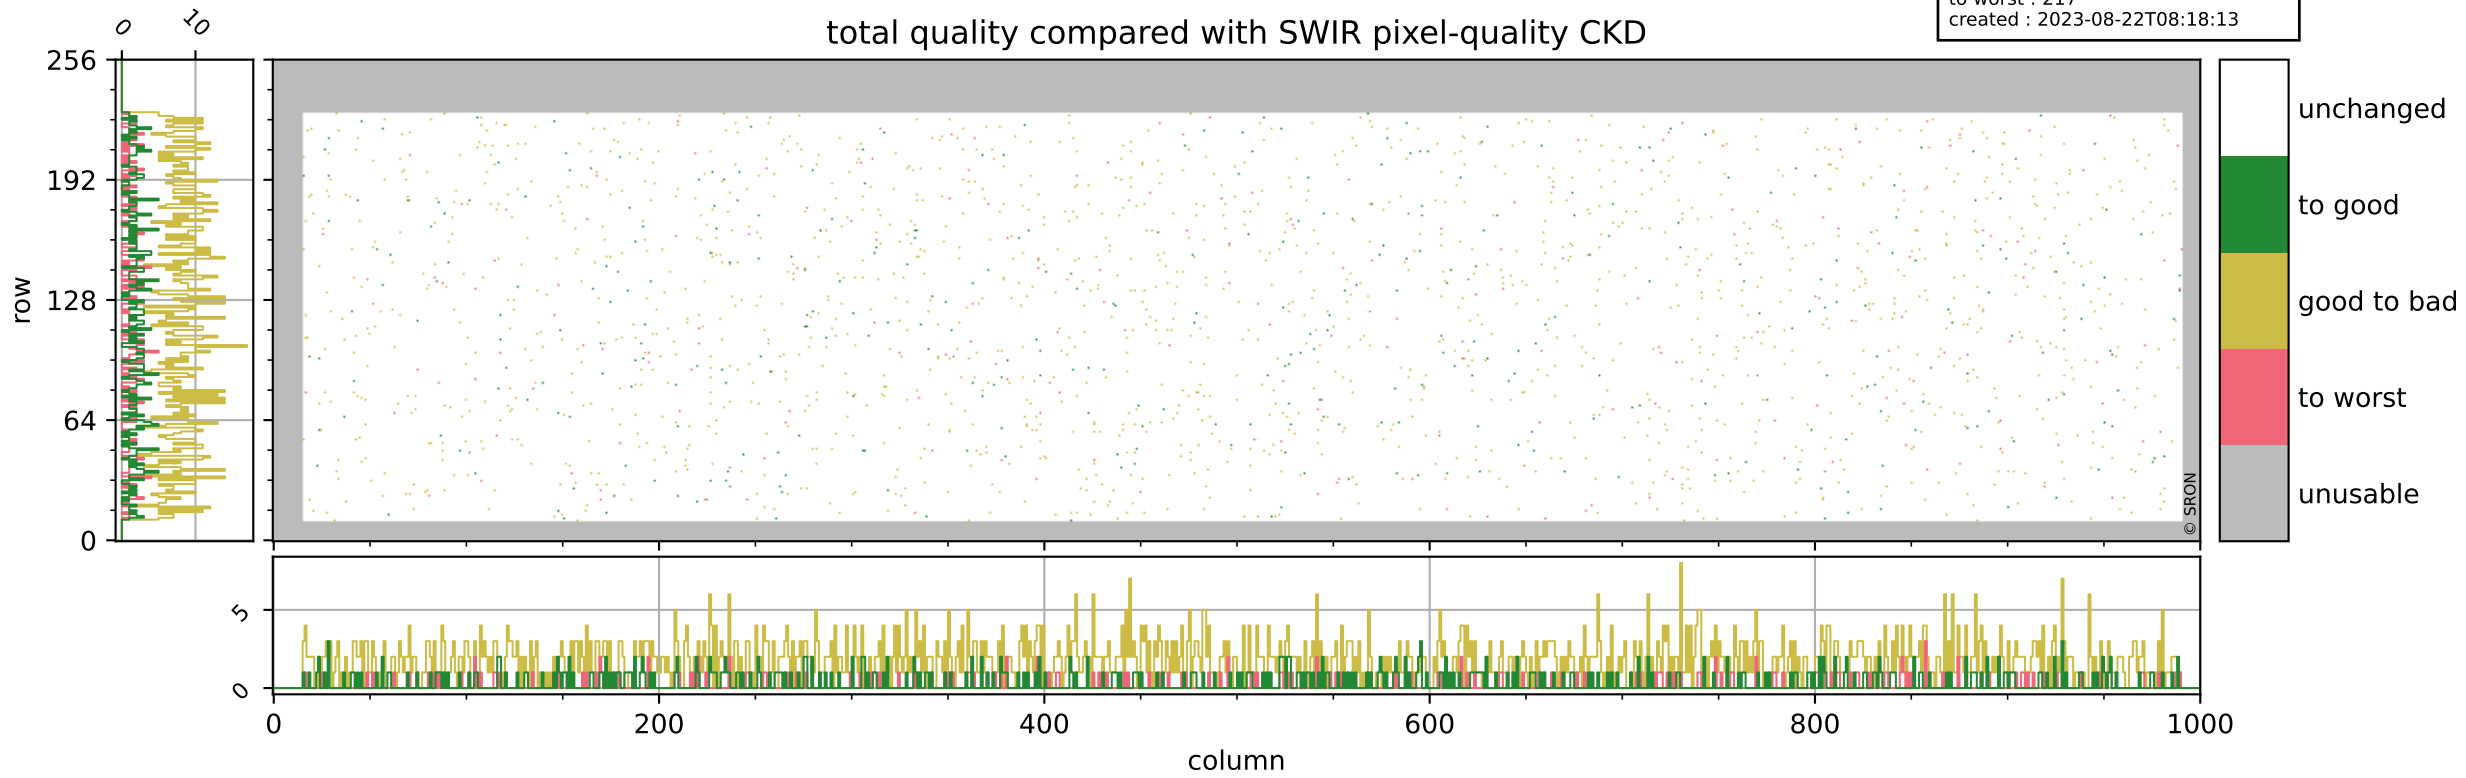

orbits : 18 in [17227, 17272]
coverage : 2021-02-08 / 2021-02-11
bad (quality < 0.8) : 288
worst (quality < 0.1) : 116
created : 2023-08-22T08:18:12

pixel-quality map (dark)

Tropomi SWIR pixel quality (official)

orbits : 18 in [17227, 17272]
coverage : 2021-02-08 / 2021-02-11
bad (quality < 0.8) : 3395
worst (quality < 0.1) : 345
created : 2023-08-22T08:18:13

pixel-quality map (noise average)

Tropomi SWIR pixel quality (official)

orbits : 18 in [17227, 17272]
coverage : 2021-02-08 / 2021-02-11
to good : 365
good to bad : 1552
to worst : 217
created : 2023-08-22T08:18:13

total quality compared with SWIR pixel-quality CKD

Tropomi SWIR pixel quality (official)

orbits : 18 in [17227, 17272]
coverage : 2021-02-08 / 2021-02-11
created : 2023-08-22T08:18:13

Histograms of pixel-quality

Tropomi SWIR pixel quality (official) ground-tracks of Sentinel-5P

orbits : 18 in [17227, 17272]
coverage : 2021-02-08 / 2021-02-11
created : 2023-08-22T08:18:13