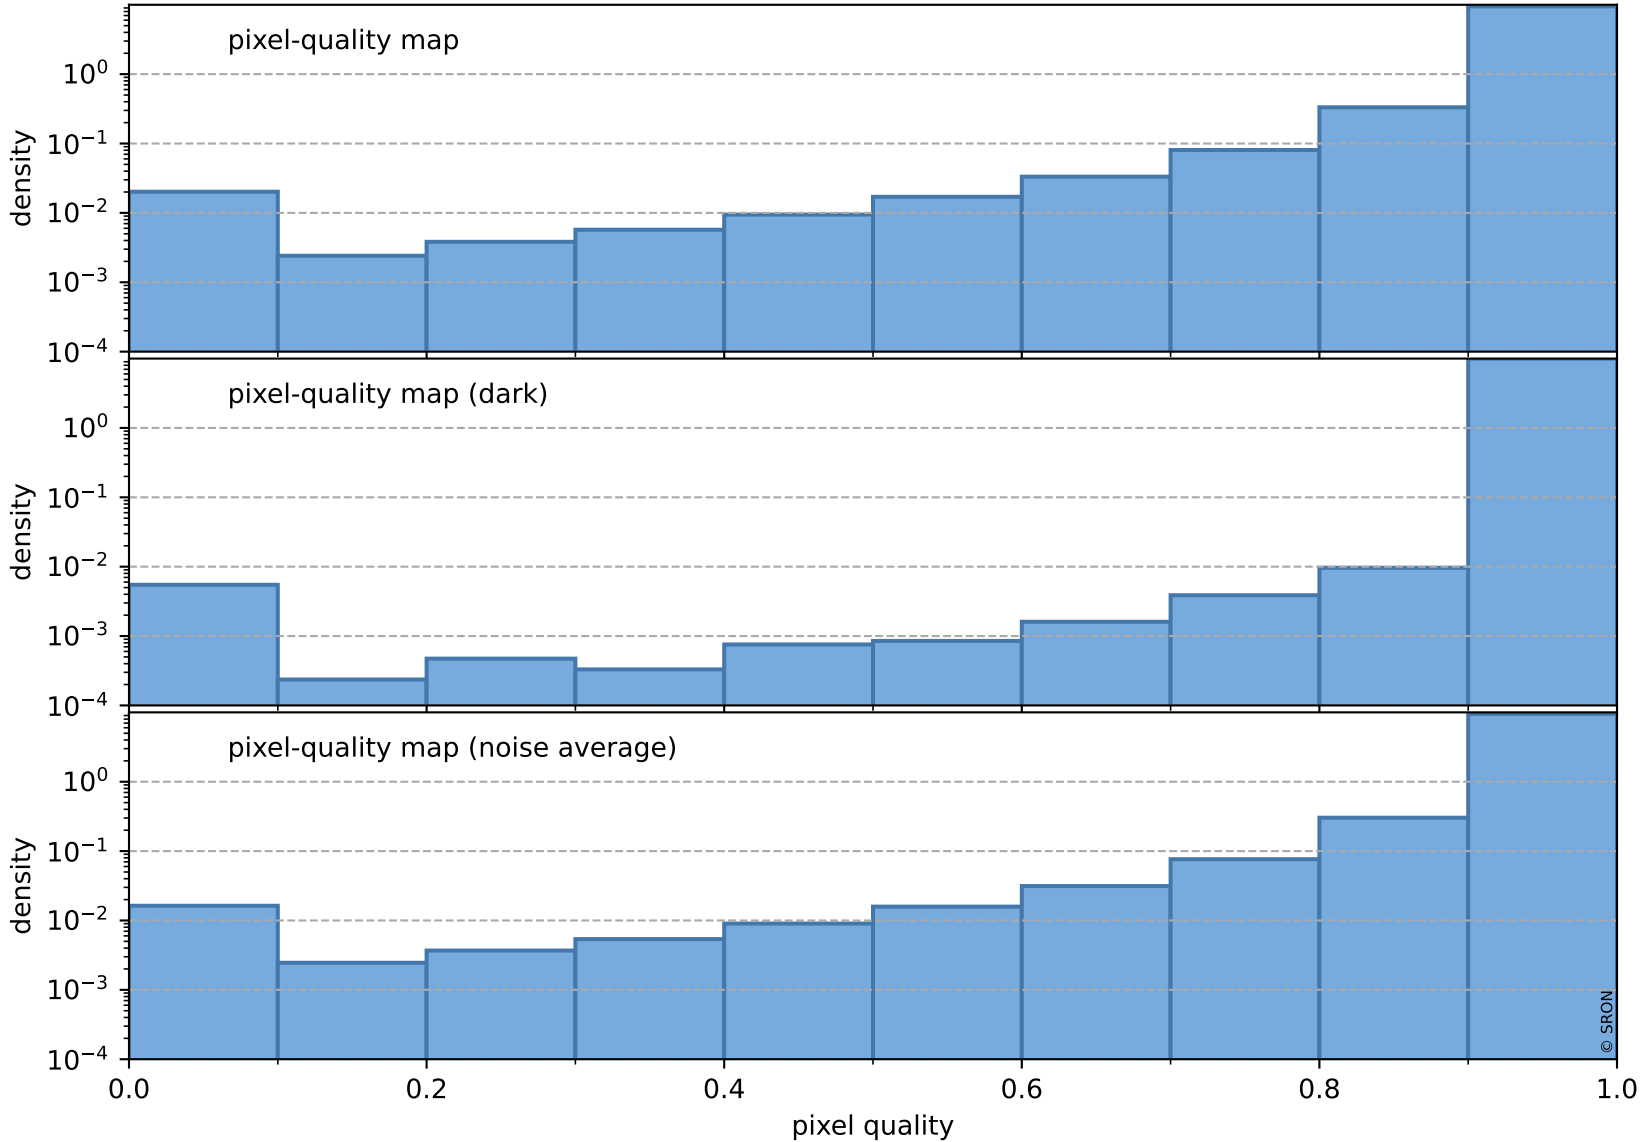

orbits : 18 in [17227, 17272]
coverage : 2021-02-08 / 2021-02-11
to good : 365
good to bad : 1552
to worst : 217
created : 2023-08-22T08:18:13

total quality compared with SWIR pixel-quality CKD

Tropomi SWIR pixel quality (official)

orbits : 18 in [17227, 17272]
coverage : 2021-02-08 / 2021-02-11
created : 2023-08-22T08:18:13

Histograms of pixel-quality

Tropomi SWIR pixel quality (official) ground-tracks of Sentinel-5P

orbits : 18 in [17227, 17272]
coverage : 2021-02-08 / 2021-02-11
created : 2023-08-22T08:18:13

Tropomi SWIR pixel quality (official)

orbits : [2827, 17272]
coverage : 2018-04-30 / 2021-02-11
created : 2023-08-22T08:18:14

trend of pixel quality & temperatures