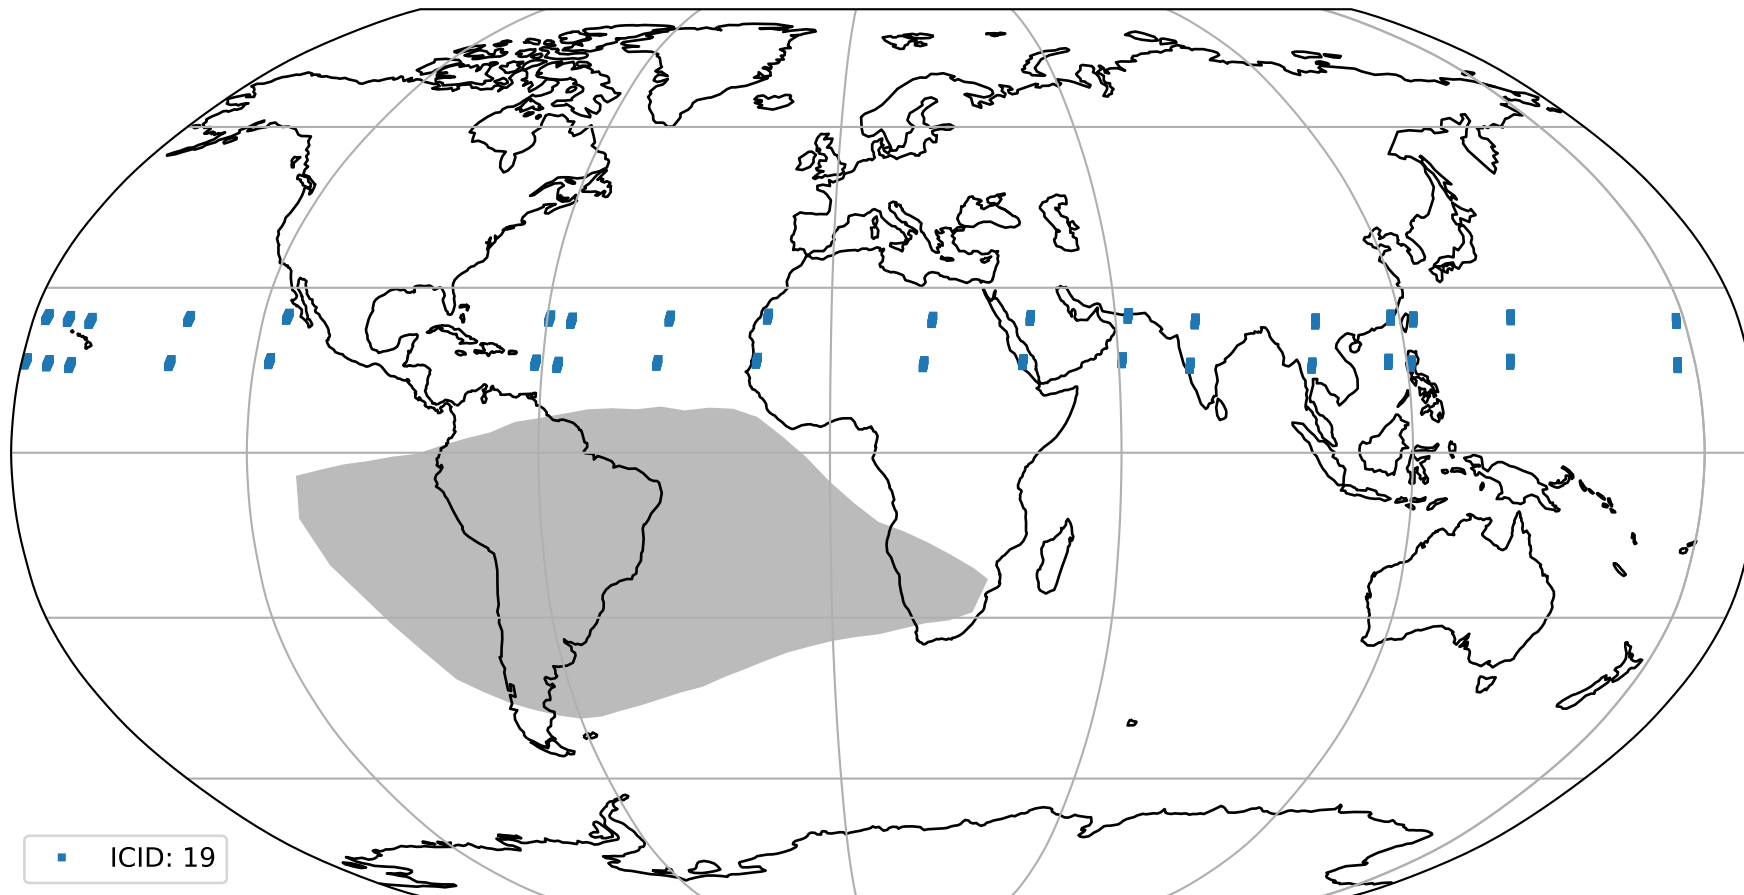

orbits : 18 in [17227, 17272]
coverage : 2021-02-08 / 2021-02-11
bad (quality < 0.8) : 3395
worst (quality < 0.1) : 345
created : 2023-08-22T08:18:13

pixel-quality map (noise average)

Tropomi SWIR pixel quality (official)

orbits : 18 in [17227, 17272]
coverage : 2021-02-08 / 2021-02-11
to good : 365
good to bad : 1552
to worst : 217
created : 2023-08-22T08:18:13

total quality compared with SWIR pixel-quality CKD

Tropomi SWIR pixel quality (official)

orbits : 18 in [17227, 17272]
coverage : 2021-02-08 / 2021-02-11
created : 2023-08-22T08:18:13

Histograms of pixel-quality

Tropomi SWIR pixel quality (official) ground-tracks of Sentinel-5P

orbits : 18 in [17227, 17272]
coverage : 2021-02-08 / 2021-02-11
created : 2023-08-22T08:18:13

Tropomi SWIR pixel quality (official)

orbits : [2827, 17272]
coverage : 2018-04-30 / 2021-02-11
created : 2023-08-22T08:18:14

trend of pixel quality & temperatures