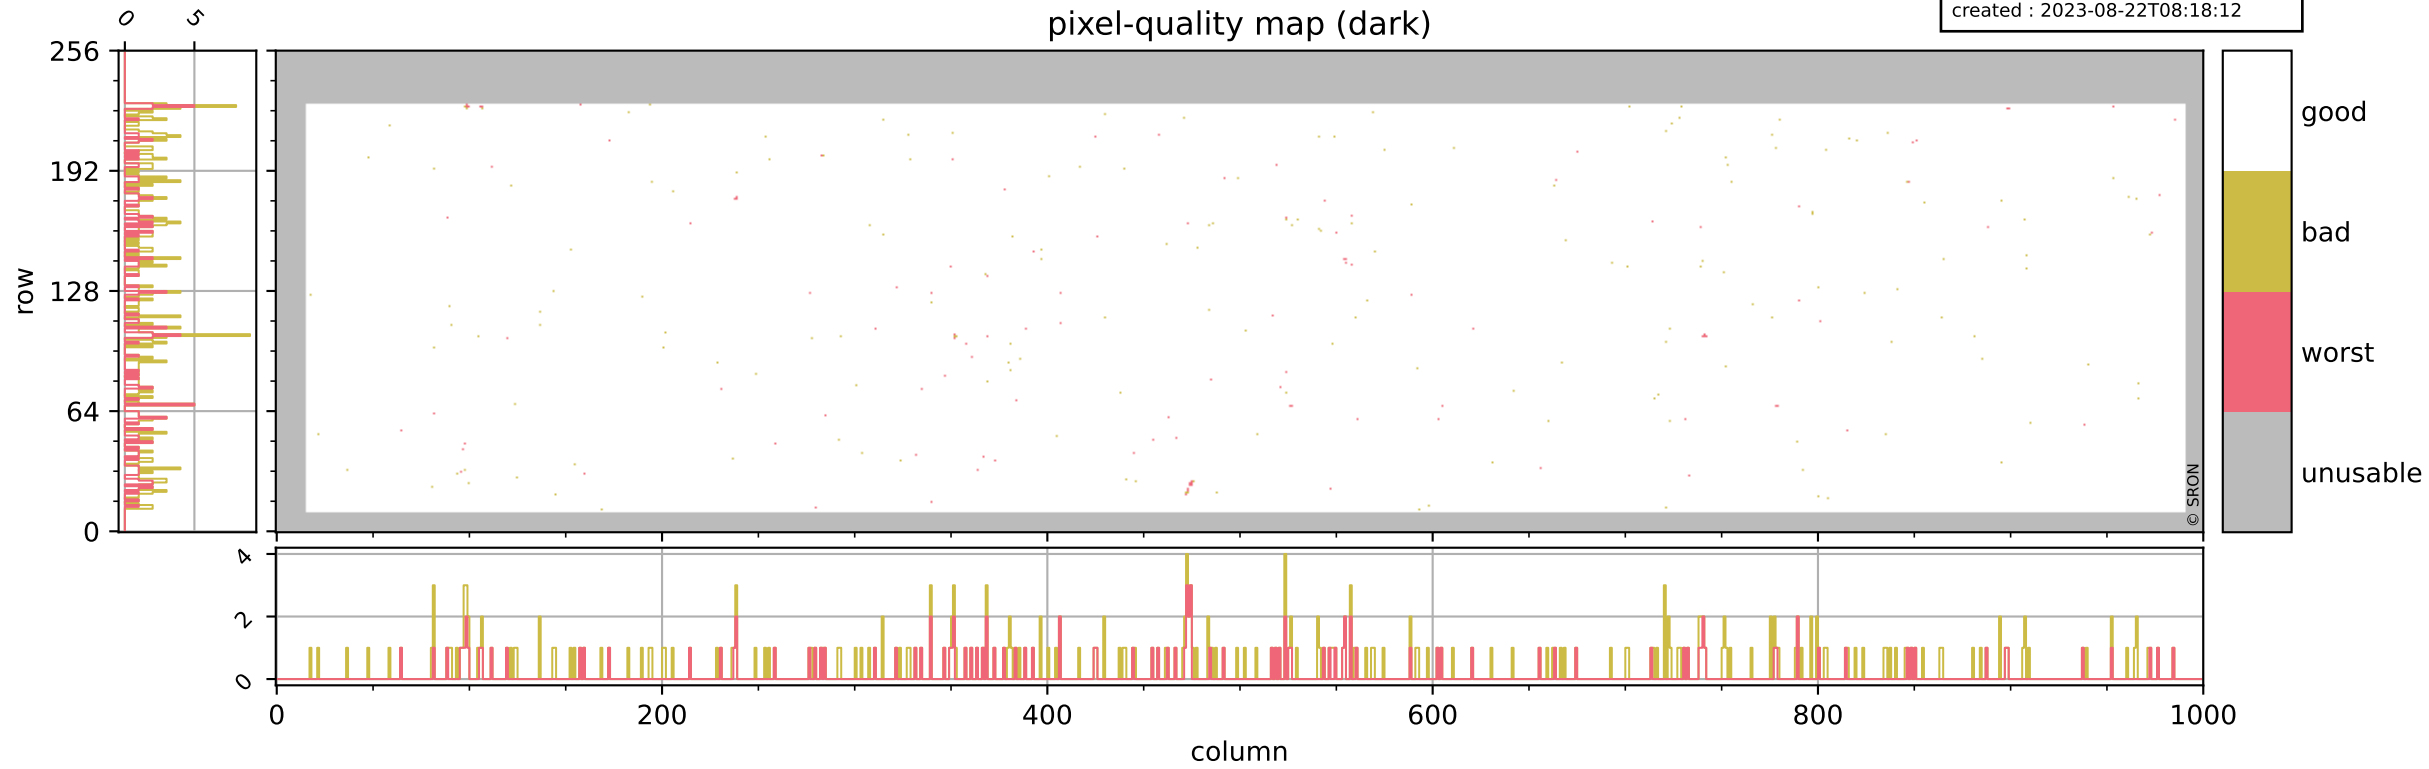

Tropomi SWIR pixel quality (official)

orbits : 18 in [17227, 17272]
coverage : 2021-02-08 / 2021-02-11
bad (quality < 0.8) : 3651
worst (quality < 0.1) : 427
created : 2023-08-22T08:18:12

Tropomi SWIR pixel quality (official)

orbits : 18 in [17227, 17272]
coverage : 2021-02-08 / 2021-02-11
bad (quality < 0.8) : 288
worst (quality < 0.1) : 116
created : 2023-08-22T08:18:12

pixel-quality map (dark)

Tropomi SWIR pixel quality (official)

orbits : 18 in [17227, 17272]
coverage : 2021-02-08 / 2021-02-11
bad (quality < 0.8) : 3395
worst (quality < 0.1) : 345
created : 2023-08-22T08:18:13

pixel-quality map (noise average)

Tropomi SWIR pixel quality (official)

orbits : 18 in [17227, 17272]
coverage : 2021-02-08 / 2021-02-11
to good : 365
good to bad : 1552
to worst : 217
created : 2023-08-22T08:18:13

total quality compared with SWIR pixel-quality CKD

Tropomi SWIR pixel quality (official)