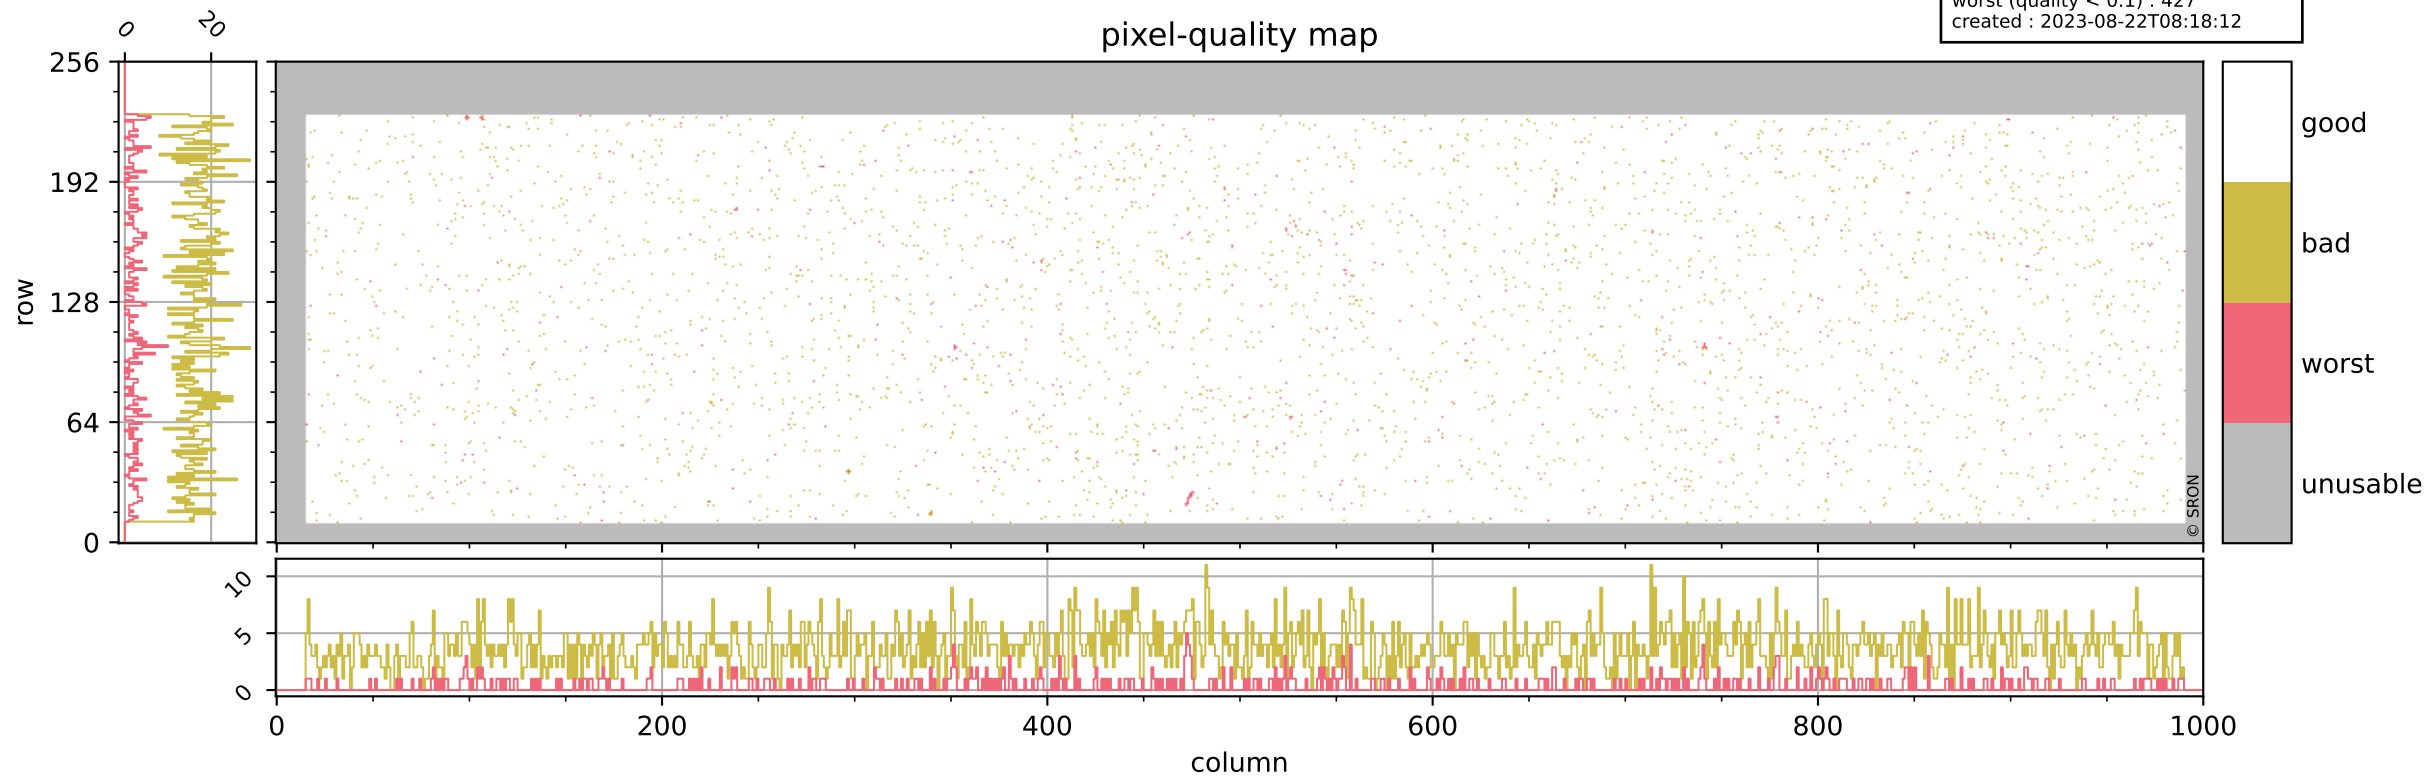

Tropomi SWIR pixel quality (official)

orbits : 18 in [17227, 17272]
coverage : 2021-02-08 / 2021-02-11
bad (quality < 0.8) : 3651
worst (quality < 0.1) : 427
created : 2023-08-22T08:18:12

Tropomi SWIR pixel quality (official)

orbits : 18 in [17227, 17272]
coverage : 2021-02-08 / 2021-02-11
bad (quality < 0.8) : 288
worst (quality < 0.1) : 116
created : 2023-08-22T08:18:12

pixel-quality map (dark)

Tropomi SWIR pixel quality (official)

orbits : 18 in [17227, 17272]
coverage : 2021-02-08 / 2021-02-11
bad (quality < 0.8) : 3395
worst (quality < 0.1) : 345
created : 2023-08-22T08:18:13

pixel-quality map (noise average)

Tropomi SWIR pixel quality (official)

orbits : 18 in [17227, 17272]
coverage : 2021-02-08 / 2021-02-11
to good : 365
good to bad : 1552
to worst : 217
created : 2023-08-22T08:18:13

total quality compared with SWIR pixel-quality CKD

Tropomi SWIR pixel quality (official)