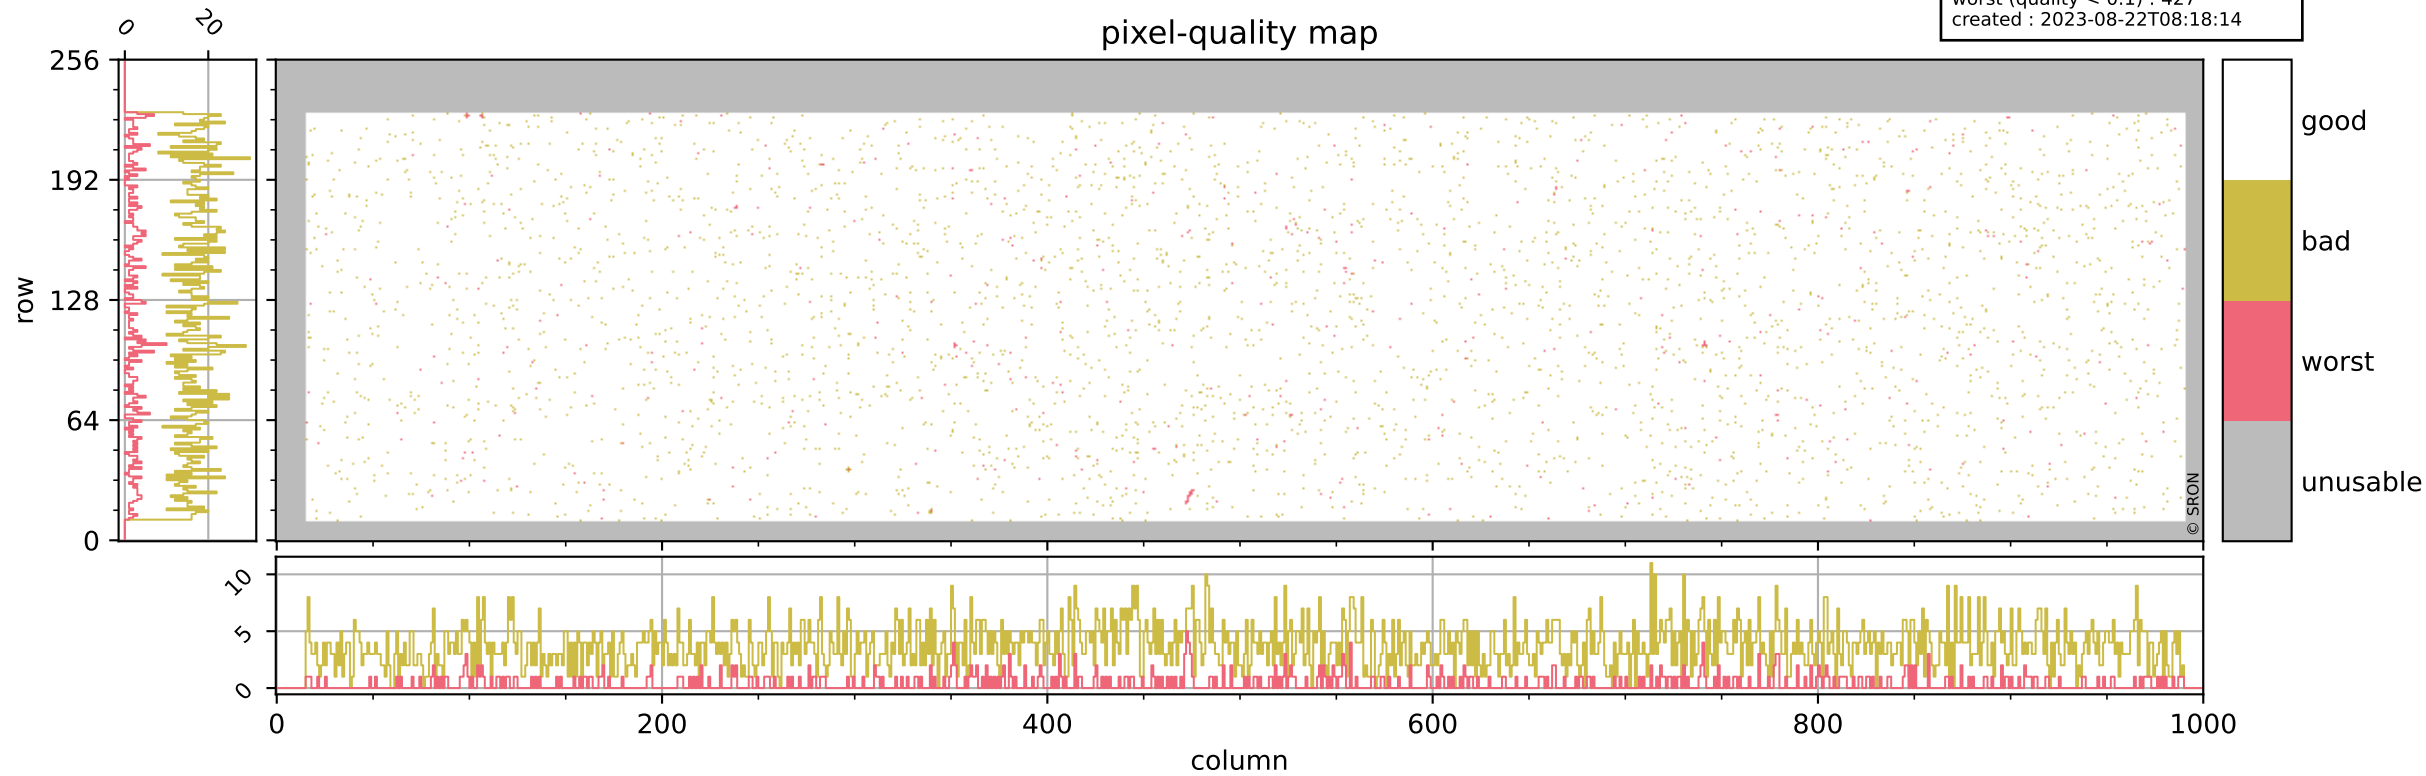

Tropomi SWIR pixel quality (official)

orbits : 19 in [17242, 17287]
coverage : 2021-02-09 / 2021-02-12
bad (quality < 0.8) : 3649
worst (quality < 0.1) : 427
created : 2023-08-22T08:18:14

pixel-quality map

Tropomi SWIR pixel quality (official)

orbits : 19 in [17242, 17287]
coverage : 2021-02-09 / 2021-02-12
bad (quality < 0.8) : 288
worst (quality < 0.1) : 116
created : 2023-08-22T08:18:15

pixel-quality map (dark)

Tropomi SWIR pixel quality (official)

orbits : 19 in [17242, 17287]
coverage : 2021-02-09 / 2021-02-12
bad (quality < 0.8) : 3395
worst (quality < 0.1) : 345
created : 2023-08-22T08:18:15

pixel-quality map (noise average)

Tropomi SWIR pixel quality (official)

orbits : 19 in [17242, 17287]
coverage : 2021-02-09 / 2021-02-12
created : 2023-08-22T08:18:15

Histograms of pixel-quality

Tropomi SWIR pixel quality (official) ground-tracks of Sentinel-5P