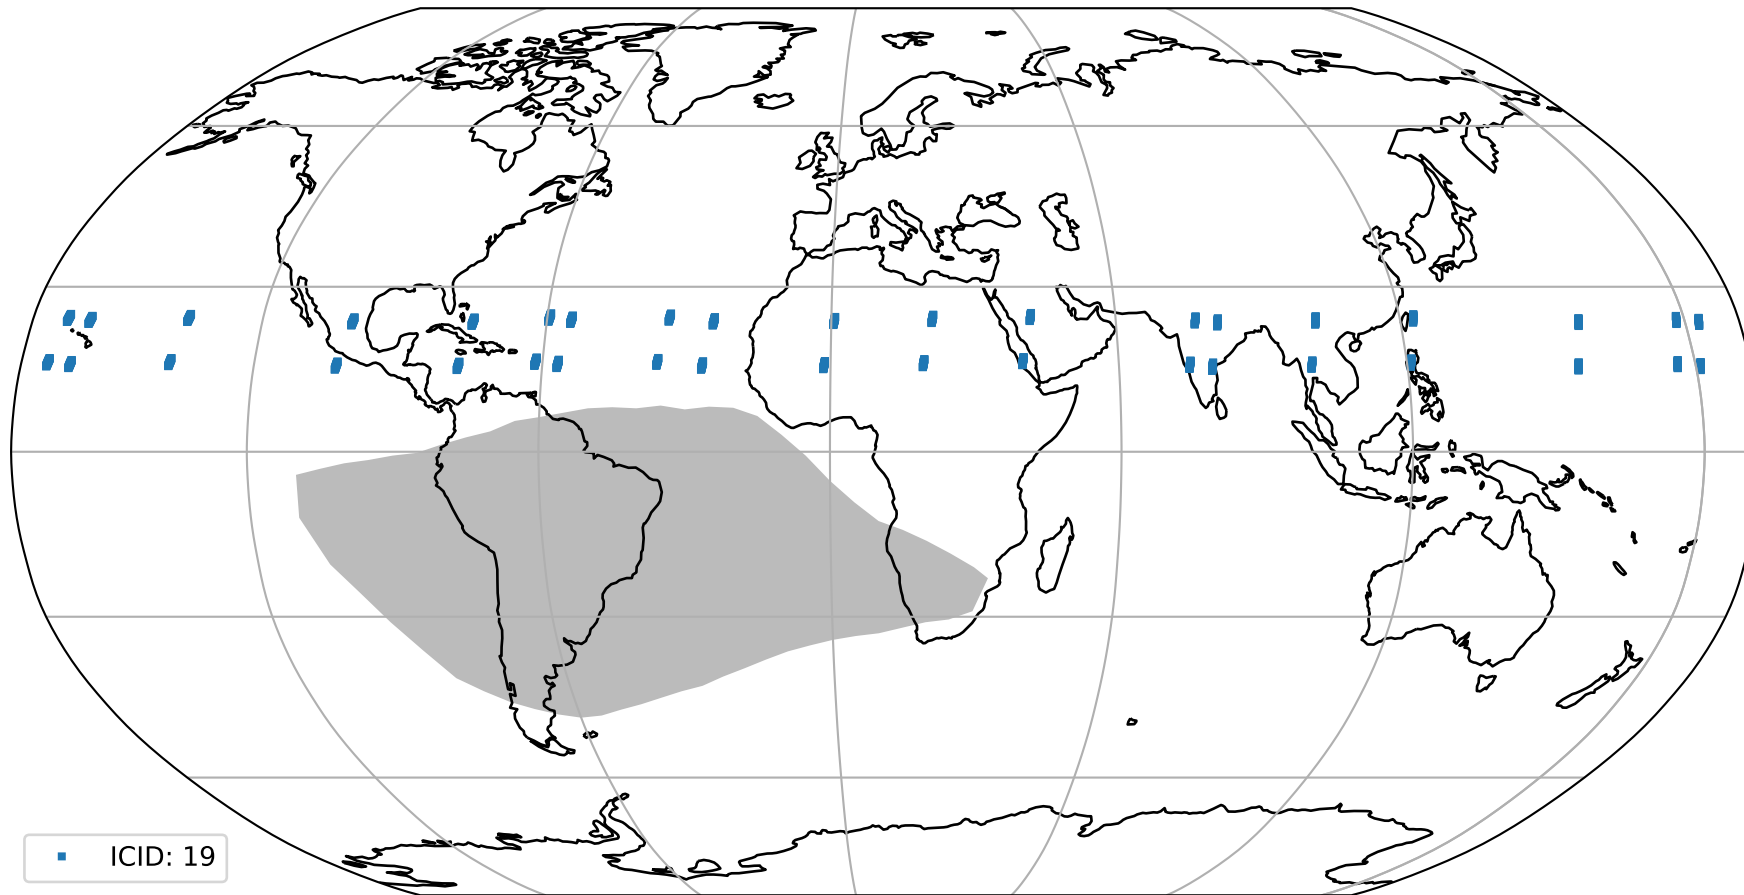

Tropomi SWIR pixel quality (official)

orbits : 19 in [17242, 17287]
coverage : 2021-02-09 / 2021-02-12
to good : 368
good to bad : 1552
to worst : 217
created : 2023-08-22T08:18:15

total quality compared with SWIR pixel-quality CKD

Tropomi SWIR pixel quality (official)

orbits : 19 in [17242, 17287]
coverage : 2021-02-09 / 2021-02-12
created : 2023-08-22T08:18:15

Histograms of pixel-quality

Tropomi SWIR pixel quality (official) ground-tracks of Sentinel-5P

orbits : 19 in [17242, 17287]
coverage : 2021-02-09 / 2021-02-12
created : 2023-08-22T08:18:16

Tropomi SWIR pixel quality (official)

orbits : [2827, 17287]
coverage : 2018-04-30 / 2021-02-12
created : 2023-08-22T08:18:16