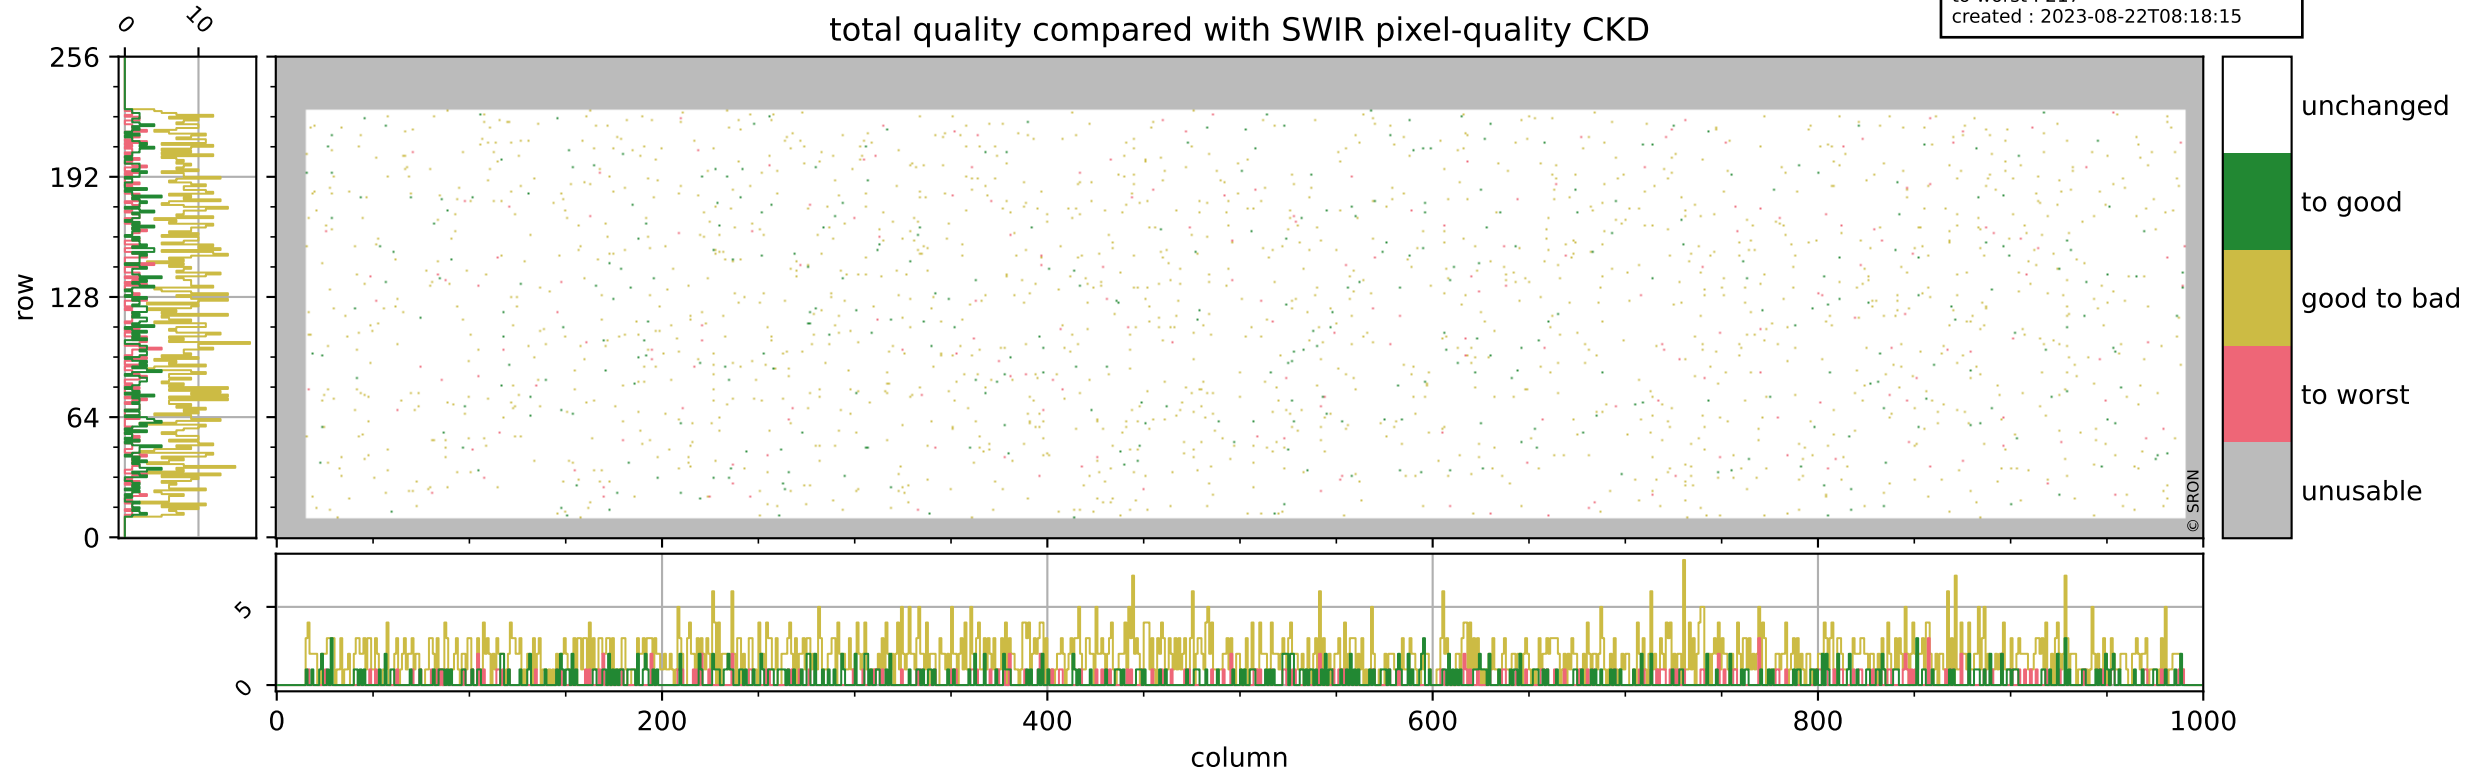

Tropomi SWIR pixel quality (official)

orbits : 19 in [17242, 17287]
coverage : 2021-02-09 / 2021-02-12
bad (quality < 0.8) : 3395
worst (quality < 0.1) : 345
created : 2023-08-22T08:18:15

pixel-quality map (noise average)

Tropomi SWIR pixel quality (official)

orbits : 19 in [17242, 17287]
coverage : 2021-02-09 / 2021-02-12
to good : 368
good to bad : 1552
to worst : 217
created : 2023-08-22T08:18:15

total quality compared with SWIR pixel-quality CKD

Tropomi SWIR pixel quality (official)

orbits : 19 in [17242, 17287]
coverage : 2021-02-09 / 2021-02-12
created : 2023-08-22T08:18:15

Histograms of pixel-quality

Tropomi SWIR pixel quality (official) ground-tracks of Sentinel-5P

orbits : 19 in [17242, 17287]
coverage : 2021-02-09 / 2021-02-12
created : 2023-08-22T08:18:16

Tropomi SWIR pixel quality (official)

orbits : [2827, 17287]
coverage : 2018-04-30 / 2021-02-12
created : 2023-08-22T08:18:16