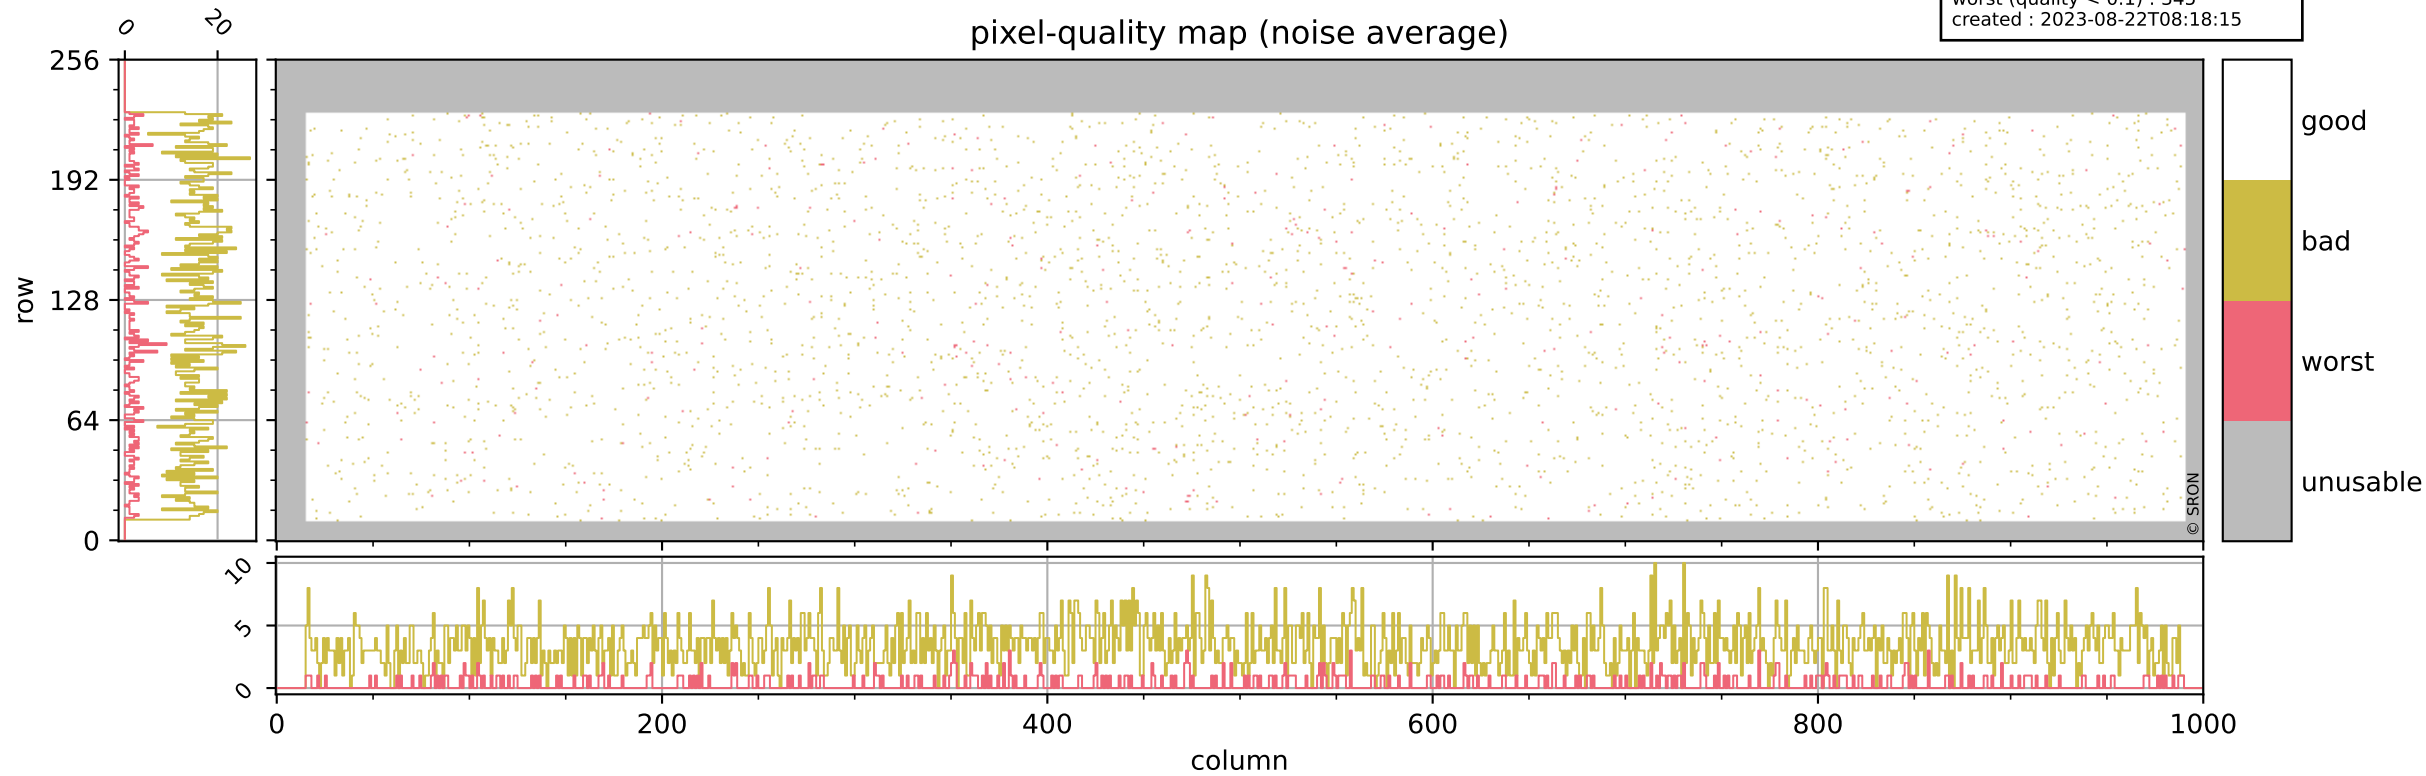

Tropomi SWIR pixel quality (official)

orbits : 19 in [17242, 17287]
coverage : 2021-02-09 / 2021-02-12
bad (quality < 0.8) : 288
worst (quality < 0.1) : 116
created : 2023-08-22T08:18:15

pixel-quality map (dark)

Tropomi SWIR pixel quality (official)

orbits : 19 in [17242, 17287]
coverage : 2021-02-09 / 2021-02-12
bad (quality < 0.8) : 3395
worst (quality < 0.1) : 345
created : 2023-08-22T08:18:15

pixel-quality map (noise average)

Tropomi SWIR pixel quality (official)

orbits : 19 in [17242, 17287]
coverage : 2021-02-09 / 2021-02-12
to good : 368
good to bad : 1552
to worst : 217
created : 2023-08-22T08:18:15

total quality compared with SWIR pixel-quality CKD

Tropomi SWIR pixel quality (official)

orbits : 19 in [17242, 17287]
coverage : 2021-02-09 / 2021-02-12
created : 2023-08-22T08:18:15

Histograms of pixel-quality

Tropomi SWIR pixel quality (official) ground-tracks of Sentinel-5P