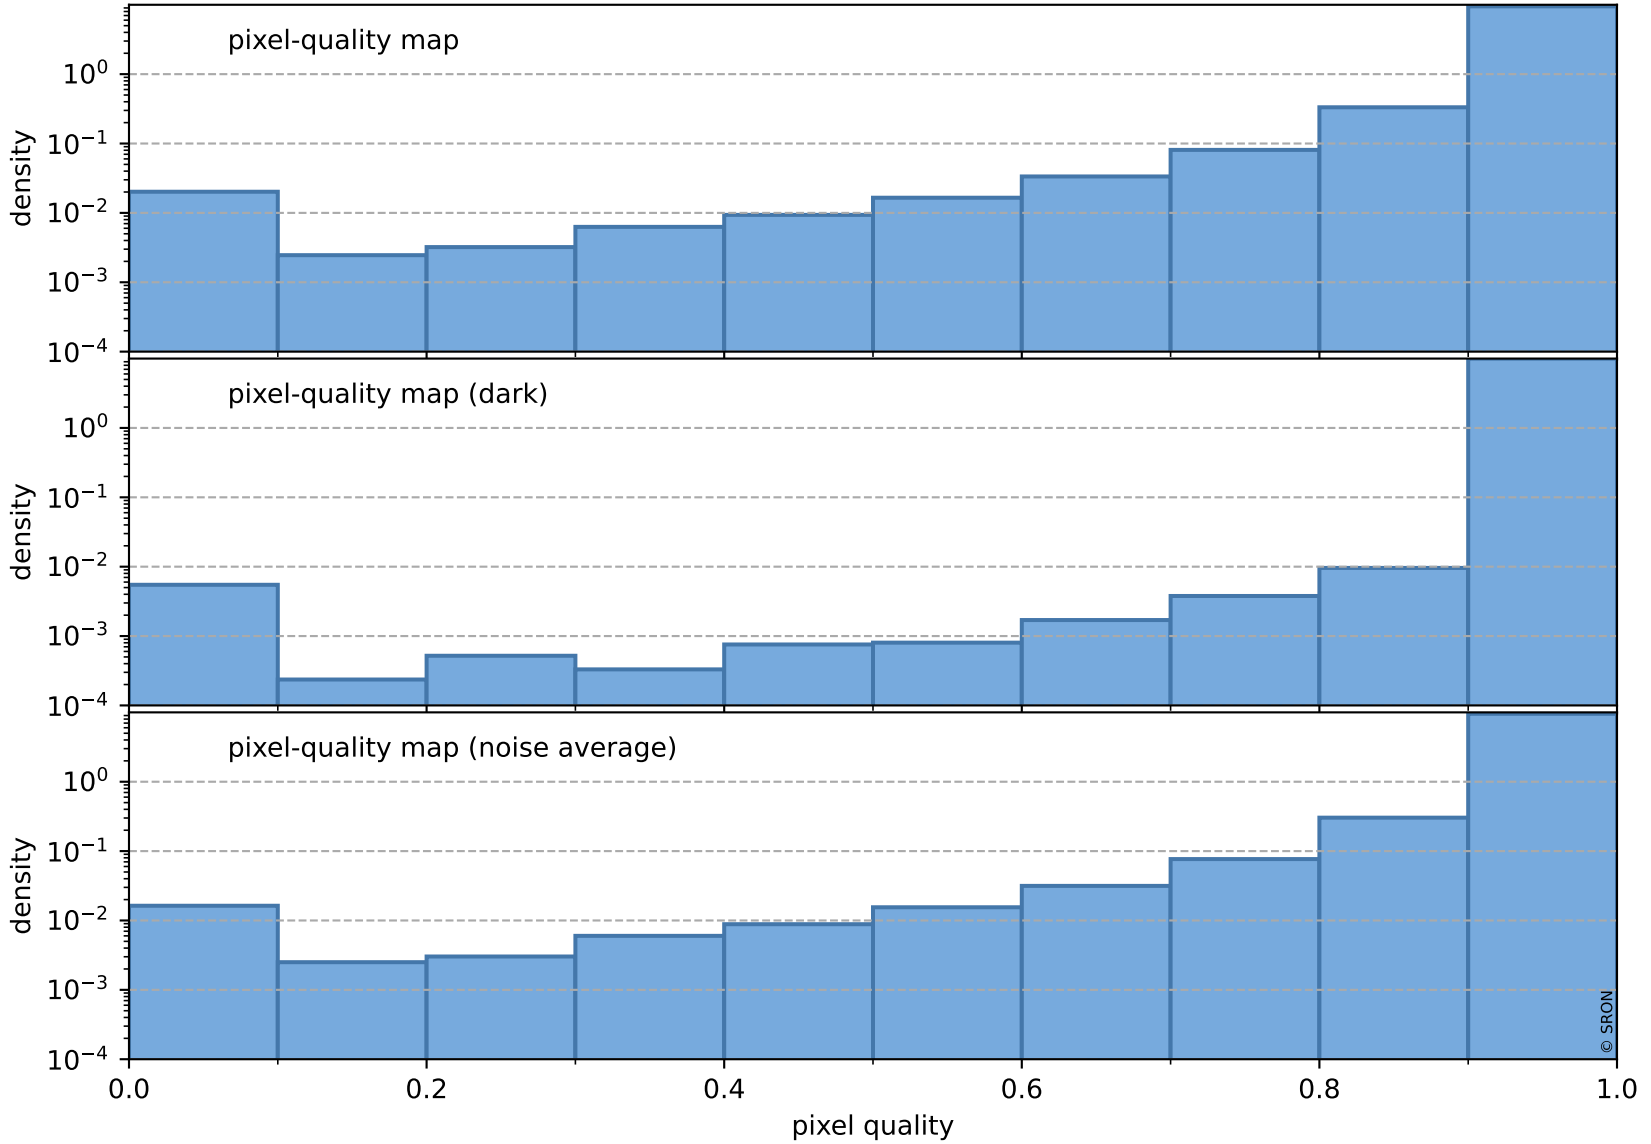

Tropomi SWIR pixel quality (official)

orbits : 19 in [17242, 17287]
coverage : 2021-02-09 / 2021-02-12
to good : 368
good to bad : 1552
to worst : 217
created : 2023-08-22T08:18:15

total quality compared with SWIR pixel-quality CKD

Tropomi SWIR pixel quality (official)

orbits : 19 in [17242, 17287]
coverage : 2021-02-09 / 2021-02-12
created : 2023-08-22T08:18:15

Histograms of pixel-quality

Tropomi SWIR pixel quality (official) ground-tracks of Sentinel-5P

orbits : 19 in [17242, 17287]
coverage : 2021-02-09 / 2021-02-12
created : 2023-08-22T08:18:16

Tropomi SWIR pixel quality (official)

orbits : [2827, 17287]
coverage : 2018-04-30 / 2021-02-12
created : 2023-08-22T08:18:16