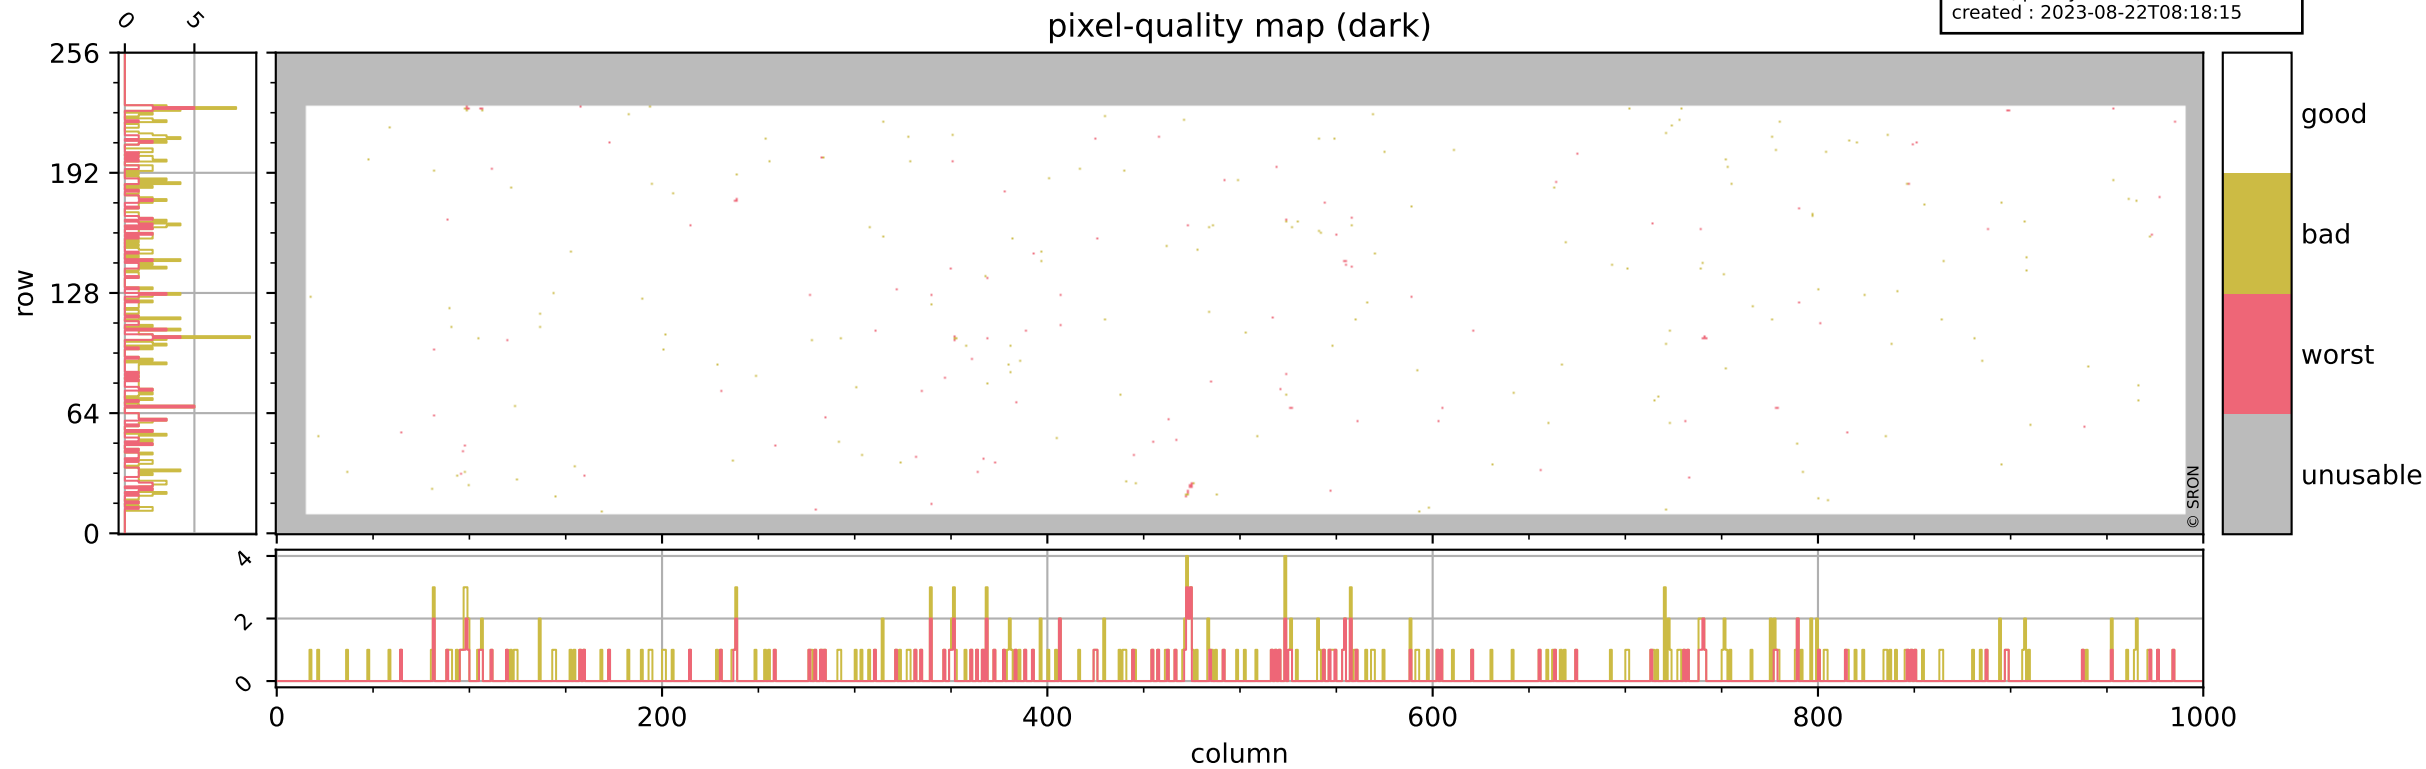

Tropomi SWIR pixel quality (official)

orbits : 19 in [17242, 17287]
coverage : 2021-02-09 / 2021-02-12
bad (quality < 0.8) : 3649
worst (quality < 0.1) : 427
created : 2023-08-22T08:18:14

pixel-quality map

Tropomi SWIR pixel quality (official)

orbits : 19 in [17242, 17287]
coverage : 2021-02-09 / 2021-02-12
bad (quality < 0.8) : 288
worst (quality < 0.1) : 116
created : 2023-08-22T08:18:15

pixel-quality map (dark)

Tropomi SWIR pixel quality (official)

orbits : 19 in [17242, 17287]
coverage : 2021-02-09 / 2021-02-12
bad (quality < 0.8) : 3395
worst (quality < 0.1) : 345
created : 2023-08-22T08:18:15

pixel-quality map (noise average)

Tropomi SWIR pixel quality (official)

orbits : 19 in [17242, 17287]
coverage : 2021-02-09 / 2021-02-12
created : 2023-08-22T08:18:15

Histograms of pixel-quality

Tropomi SWIR pixel quality (official) ground-tracks of Sentinel-5P