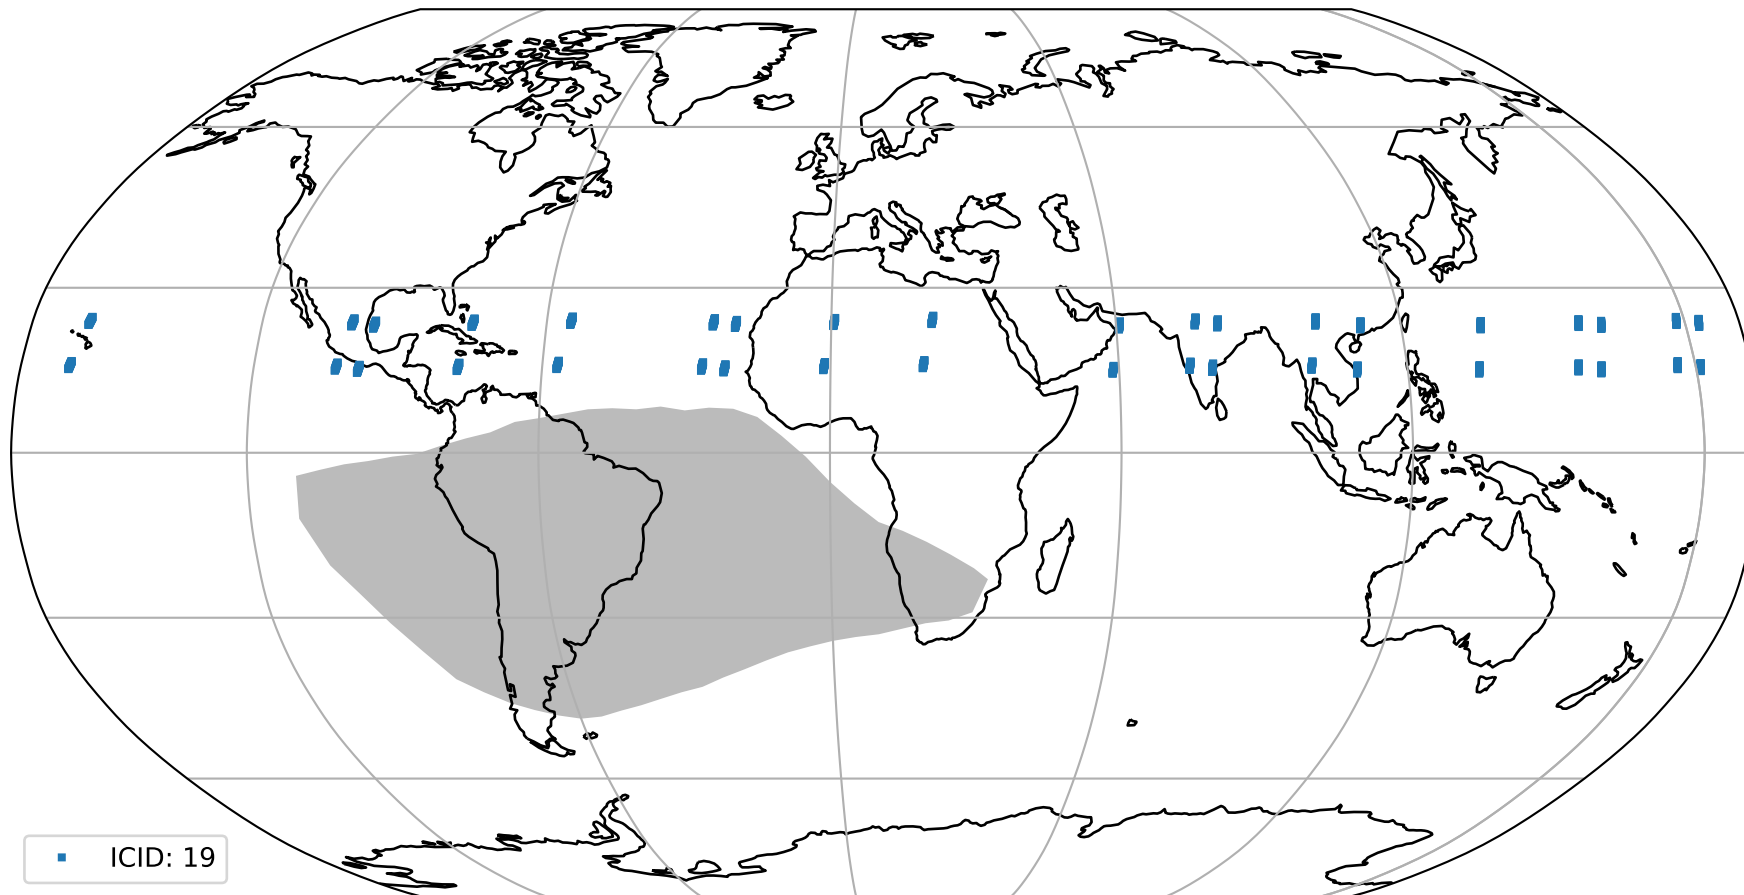

Tropomi SWIR pixel quality (official)

orbits : 19 in [17257, 17302]
coverage : 2021-02-10 / 2021-02-13
to good : 366
good to bad : 1542
to worst : 220
created : 2023-08-22T08:18:17

total quality compared with SWIR pixel-quality CKD

Tropomi SWIR pixel quality (official)

orbits : 19 in [17257, 17302]
coverage : 2021-02-10 / 2021-02-13
created : 2023-08-22T08:18:18

Histograms of pixel-quality

Tropomi SWIR pixel quality (official) ground-tracks of Sentinel-5P

orbits : 19 in [17257, 17302]
coverage : 2021-02-10 / 2021-02-13
created : 2023-08-22T08:18:18

Tropomi SWIR pixel quality (official)

orbits : [2827, 17302]
coverage : 2018-04-30 / 2021-02-13
created : 2023-08-22T08:18:18