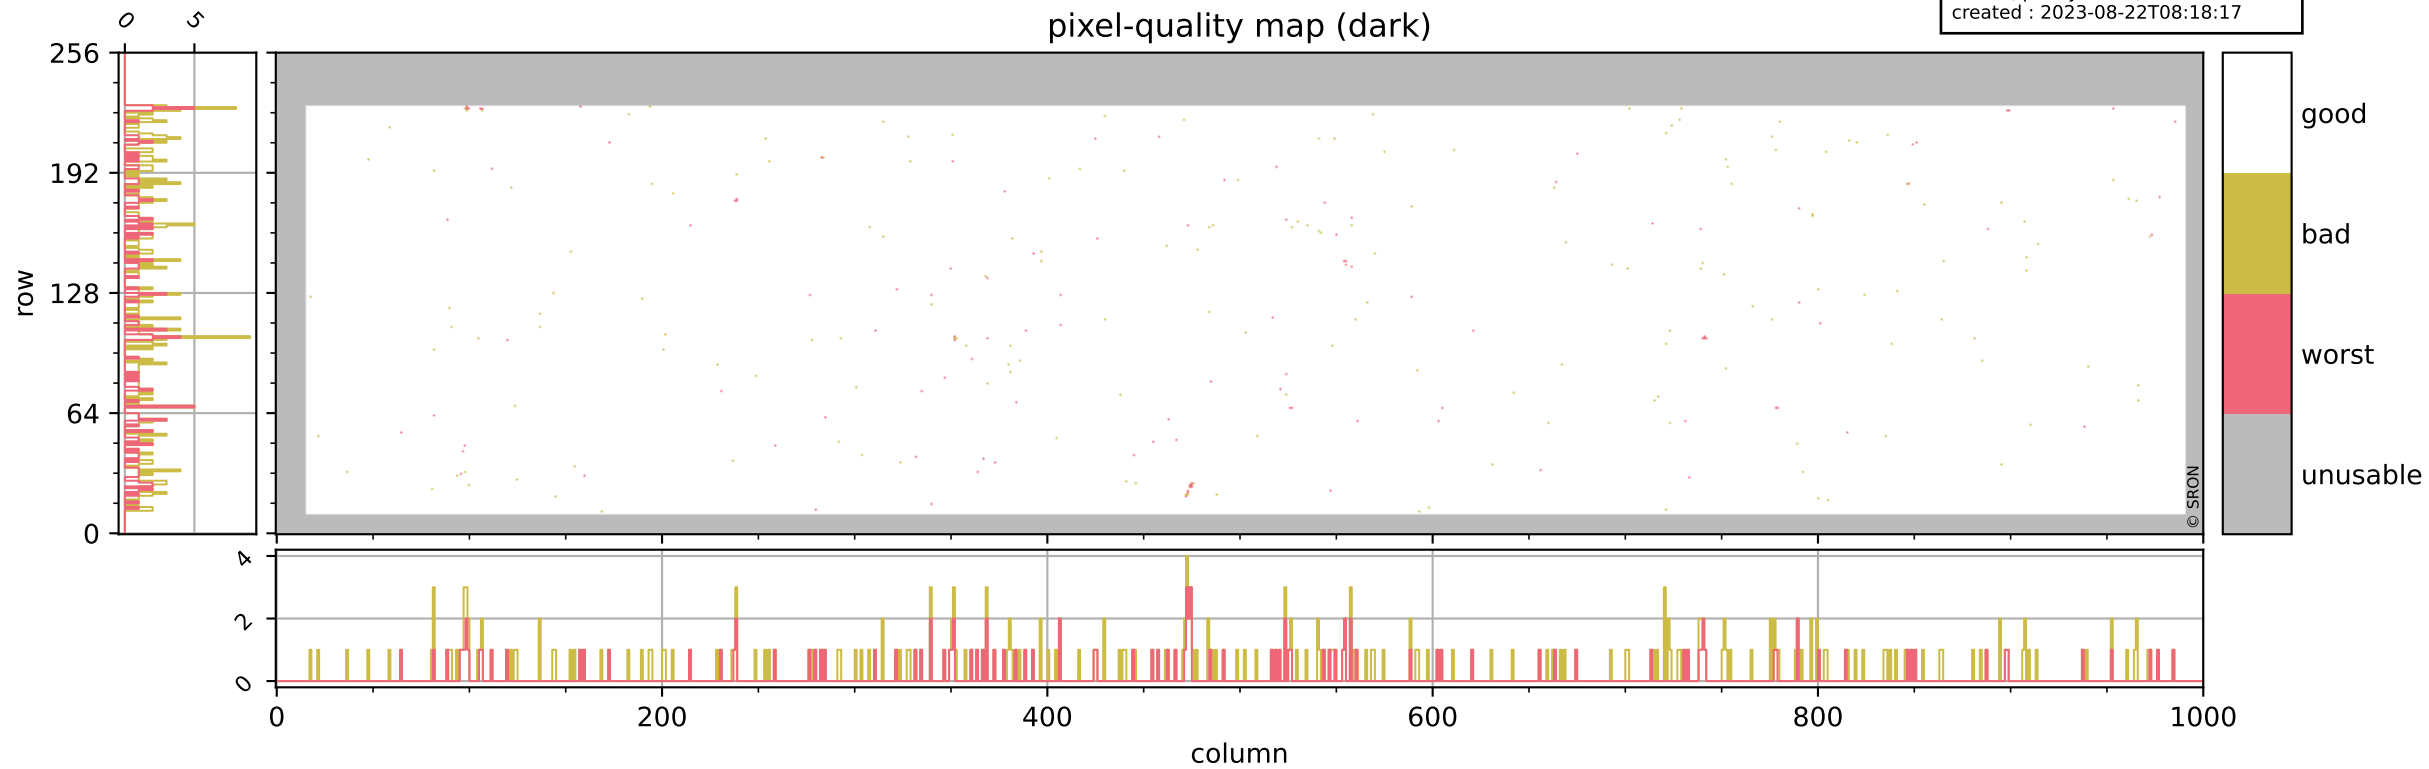

Tropomi SWIR pixel quality (official)

orbits : 19 in [17257, 17302]
coverage : 2021-02-10 / 2021-02-13
bad (quality < 0.8) : 3643
worst (quality < 0.1) : 430
created : 2023-08-22T08:18:17

pixel-quality map

Tropomi SWIR pixel quality (official)

orbits : 19 in [17257, 17302]
coverage : 2021-02-10 / 2021-02-13
bad (quality < 0.8) : 289
worst (quality < 0.1) : 115
created : 2023-08-22T08:18:17

pixel-quality map (dark)

Tropomi SWIR pixel quality (official)

orbits : 19 in [17257, 17302]
coverage : 2021-02-10 / 2021-02-13
bad (quality < 0.8) : 3391
worst (quality < 0.1) : 349
created : 2023-08-22T08:18:17

pixel-quality map (noise average)

Tropomi SWIR pixel quality (official)

orbits : 19 in [17257, 17302]
coverage : 2021-02-10 / 2021-02-13
to good : 366
good to bad : 1542
to worst : 220
created : 2023-08-22T08:18:17

total quality compared with SWIR pixel-quality CKD