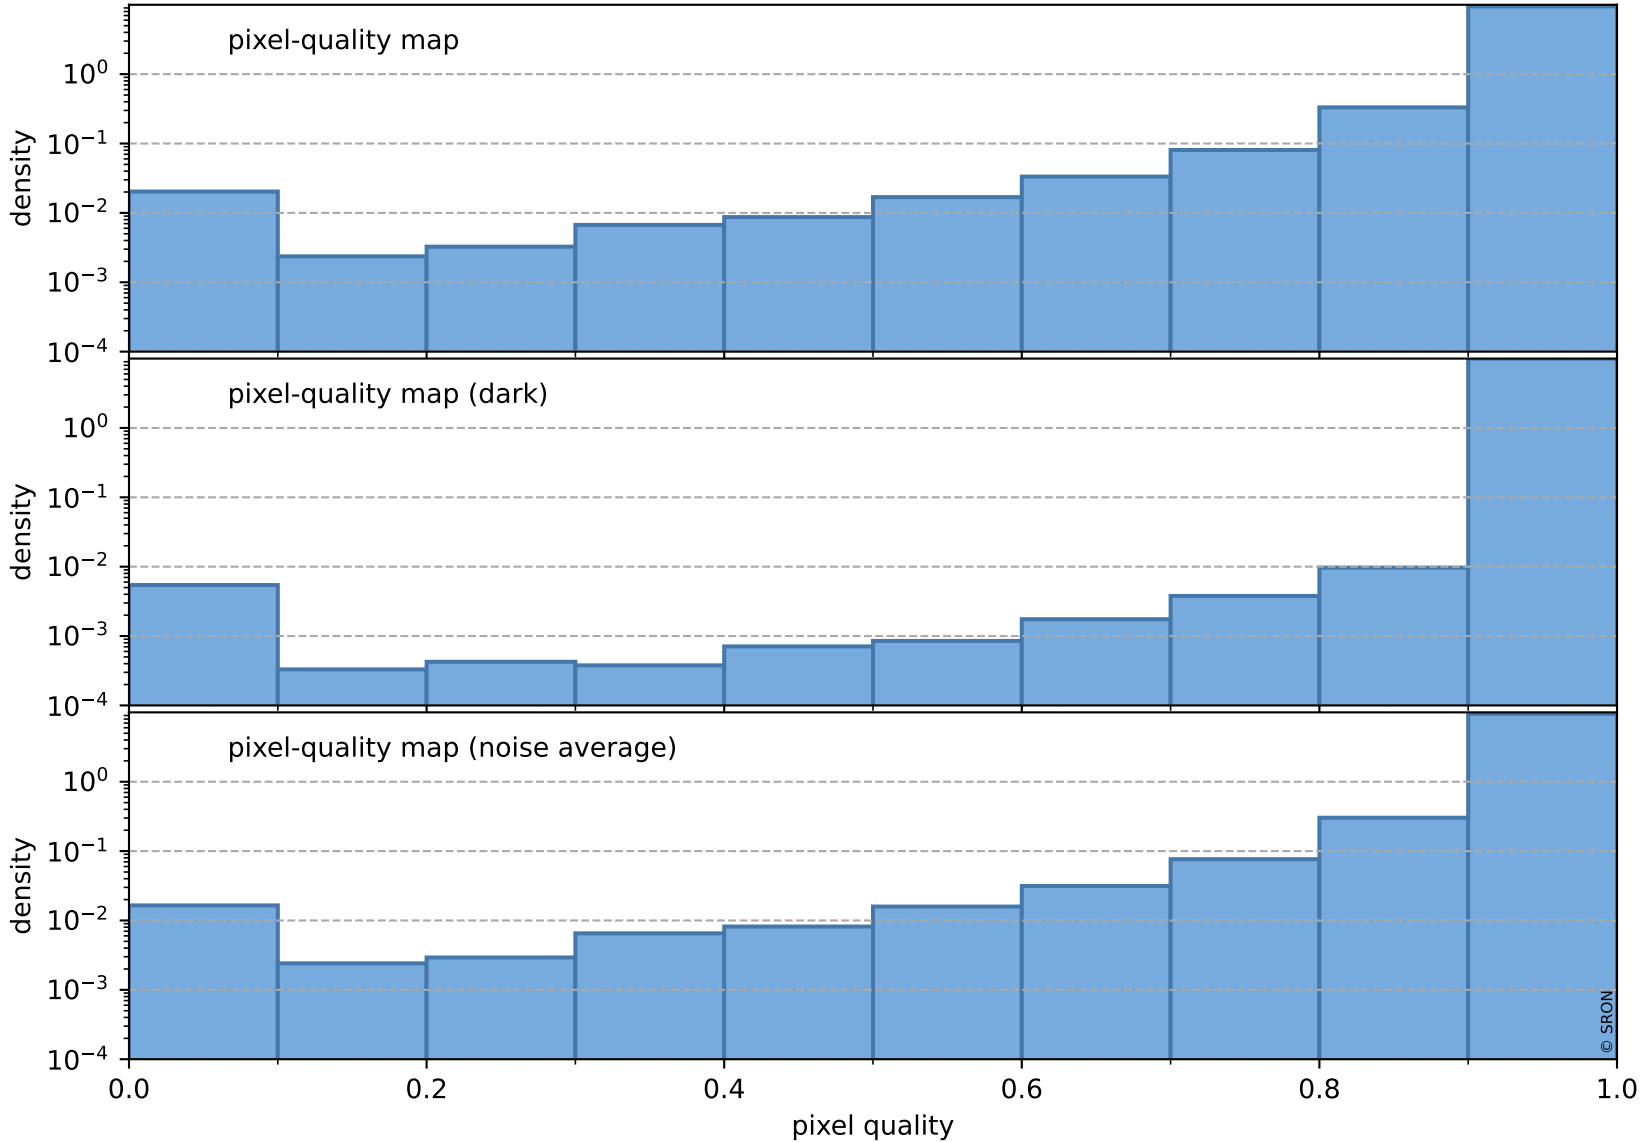

Tropomi SWIR pixel quality (official)

orbits : 19 in [17257, 17302]
coverage : 2021-02-10 / 2021-02-13
to good : 366
good to bad : 1542
to worst : 220
created : 2023-08-22T08:18:17

total quality compared with SWIR pixel-quality CKD

Tropomi SWIR pixel quality (official)

orbits : 19 in [17257, 17302]
coverage : 2021-02-10 / 2021-02-13
created : 2023-08-22T08:18:18

Histograms of pixel-quality

Tropomi SWIR pixel quality (official) ground-tracks of Sentinel-5P

orbits : 19 in [17257, 17302]
coverage : 2021-02-10 / 2021-02-13
created : 2023-08-22T08:18:18

Tropomi SWIR pixel quality (official)

orbits : [2827, 17302]
coverage : 2018-04-30 / 2021-02-13
created : 2023-08-22T08:18:18