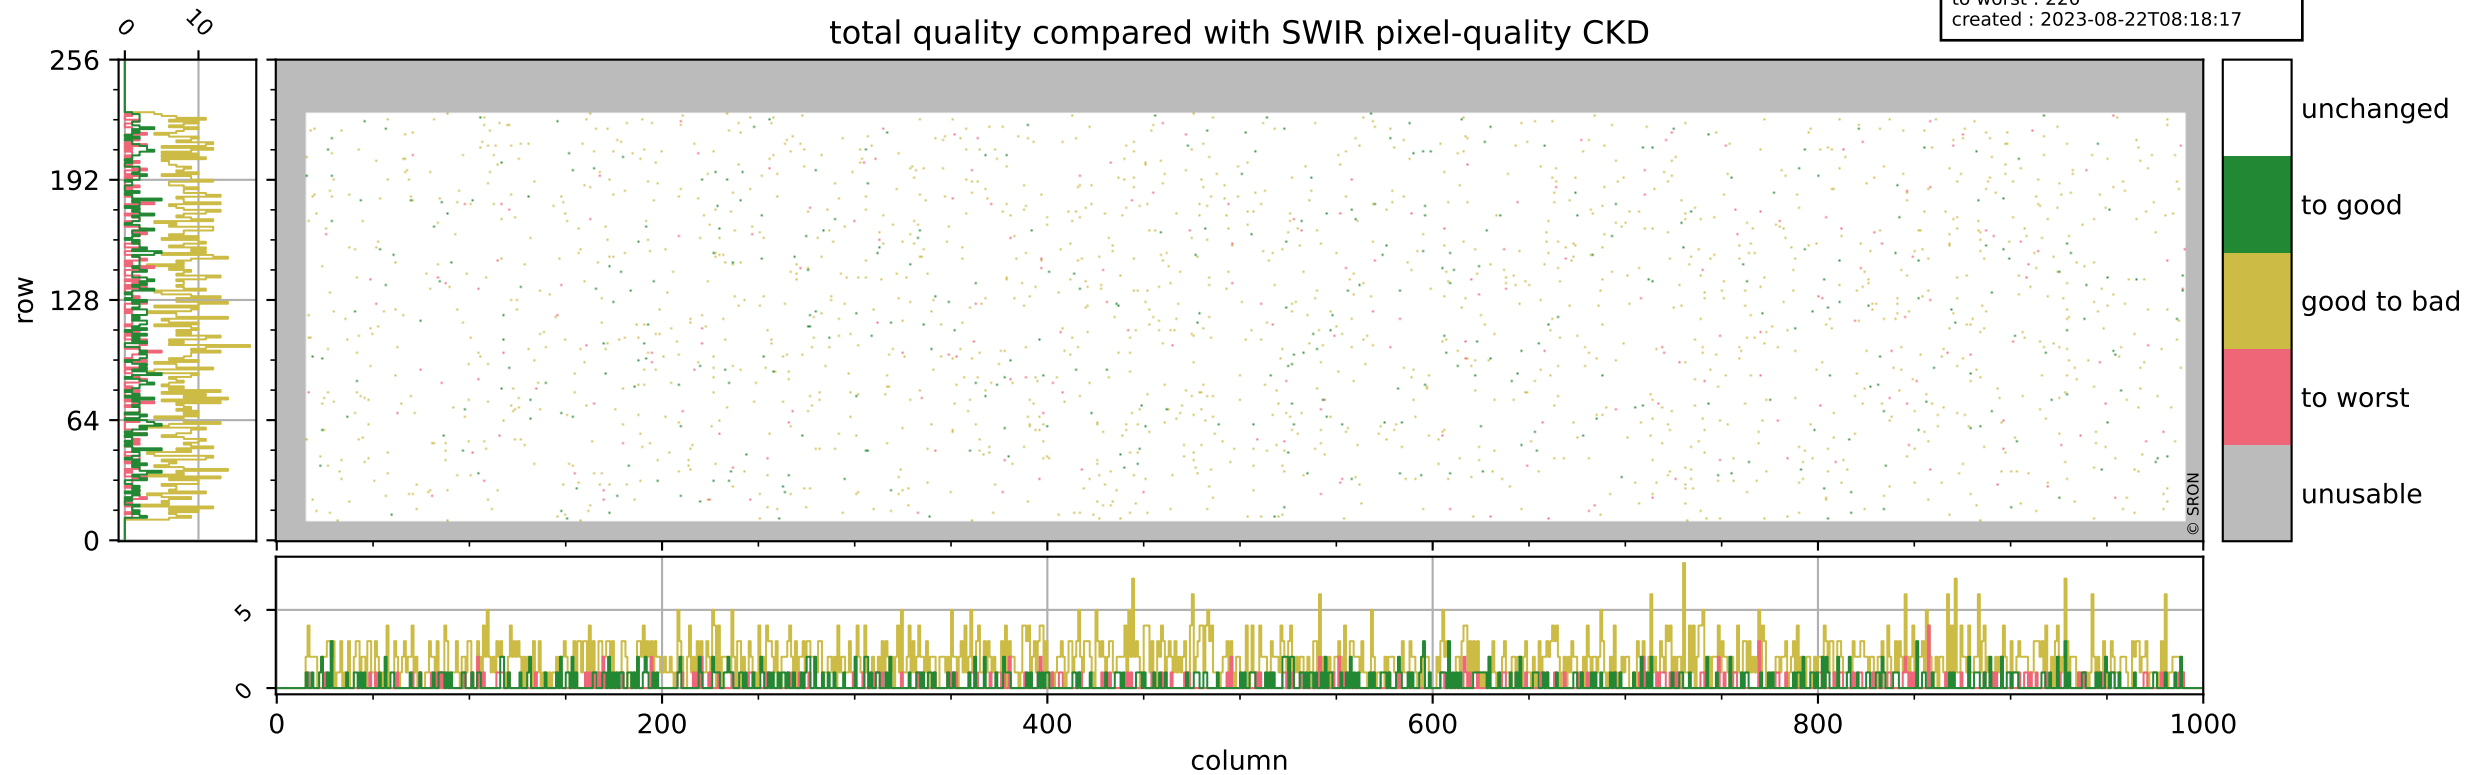

Tropomi SWIR pixel quality (official)

orbits : 19 in [17257, 17302]
coverage : 2021-02-10 / 2021-02-13
bad (quality < 0.8) : 3391
worst (quality < 0.1) : 349
created : 2023-08-22T08:18:17

pixel-quality map (noise average)

Tropomi SWIR pixel quality (official)

orbits : 19 in [17257, 17302]
coverage : 2021-02-10 / 2021-02-13
to good : 366
good to bad : 1542
to worst : 220
created : 2023-08-22T08:18:17

total quality compared with SWIR pixel-quality CKD

Tropomi SWIR pixel quality (official)

orbits : 19 in [17257, 17302]
coverage : 2021-02-10 / 2021-02-13
created : 2023-08-22T08:18:18

Histograms of pixel-quality

Tropomi SWIR pixel quality (official) ground-tracks of Sentinel-5P

orbits : 19 in [17257, 17302]
coverage : 2021-02-10 / 2021-02-13
created : 2023-08-22T08:18:18

Tropomi SWIR pixel quality (official)

orbits : [2827, 17302]
coverage : 2018-04-30 / 2021-02-13
created : 2023-08-22T08:18:18