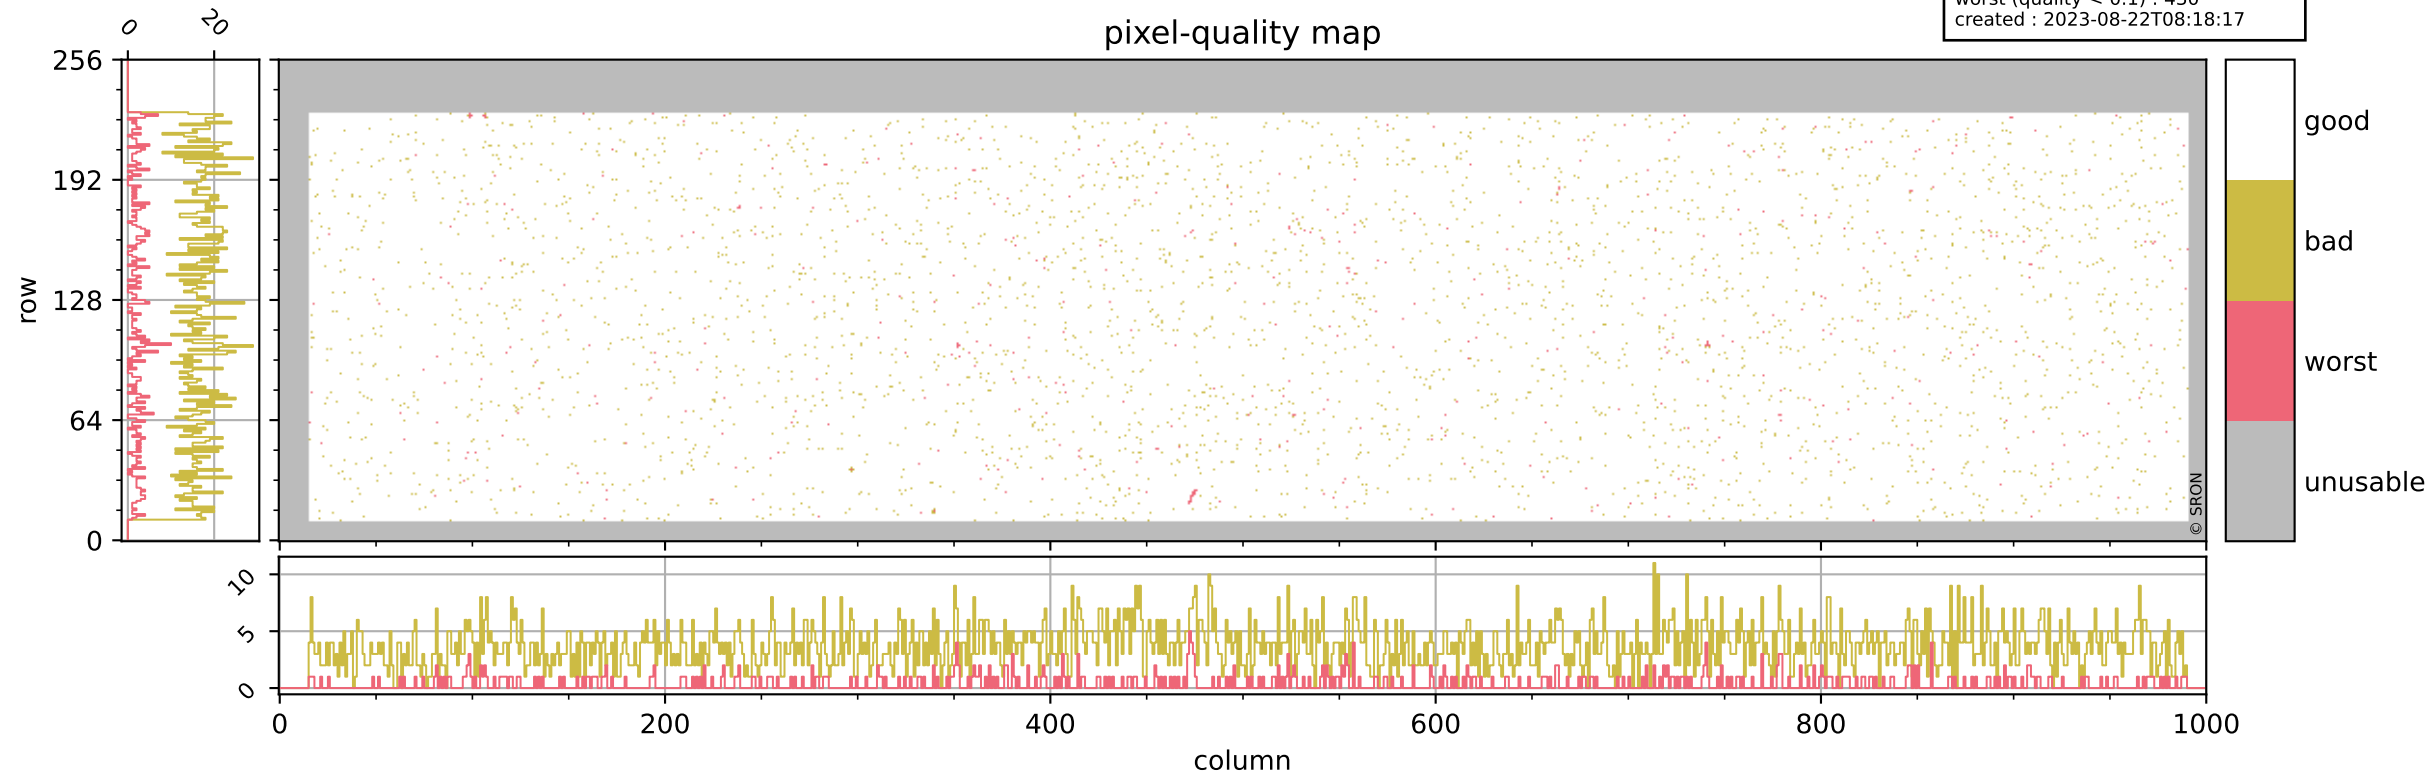

Tropomi SWIR pixel quality (official)

orbits : 19 in [17257, 17302]
coverage : 2021-02-10 / 2021-02-13
bad (quality < 0.8) : 3643
worst (quality < 0.1) : 430
created : 2023-08-22T08:18:17

pixel-quality map

Tropomi SWIR pixel quality (official)

orbits : 19 in [17257, 17302]
coverage : 2021-02-10 / 2021-02-13
bad (quality < 0.8) : 289
worst (quality < 0.1) : 115
created : 2023-08-22T08:18:17

pixel-quality map (dark)

Tropomi SWIR pixel quality (official)

orbits : 19 in [17257, 17302]
coverage : 2021-02-10 / 2021-02-13
bad (quality < 0.8) : 3391
worst (quality < 0.1) : 349
created : 2023-08-22T08:18:17

pixel-quality map (noise average)

Tropomi SWIR pixel quality (official)

orbits : 19 in [17257, 17302]
coverage : 2021-02-10 / 2021-02-13
created : 2023-08-22T08:18:18

Histograms of pixel-quality

Tropomi SWIR pixel quality (official) ground-tracks of Sentinel-5P