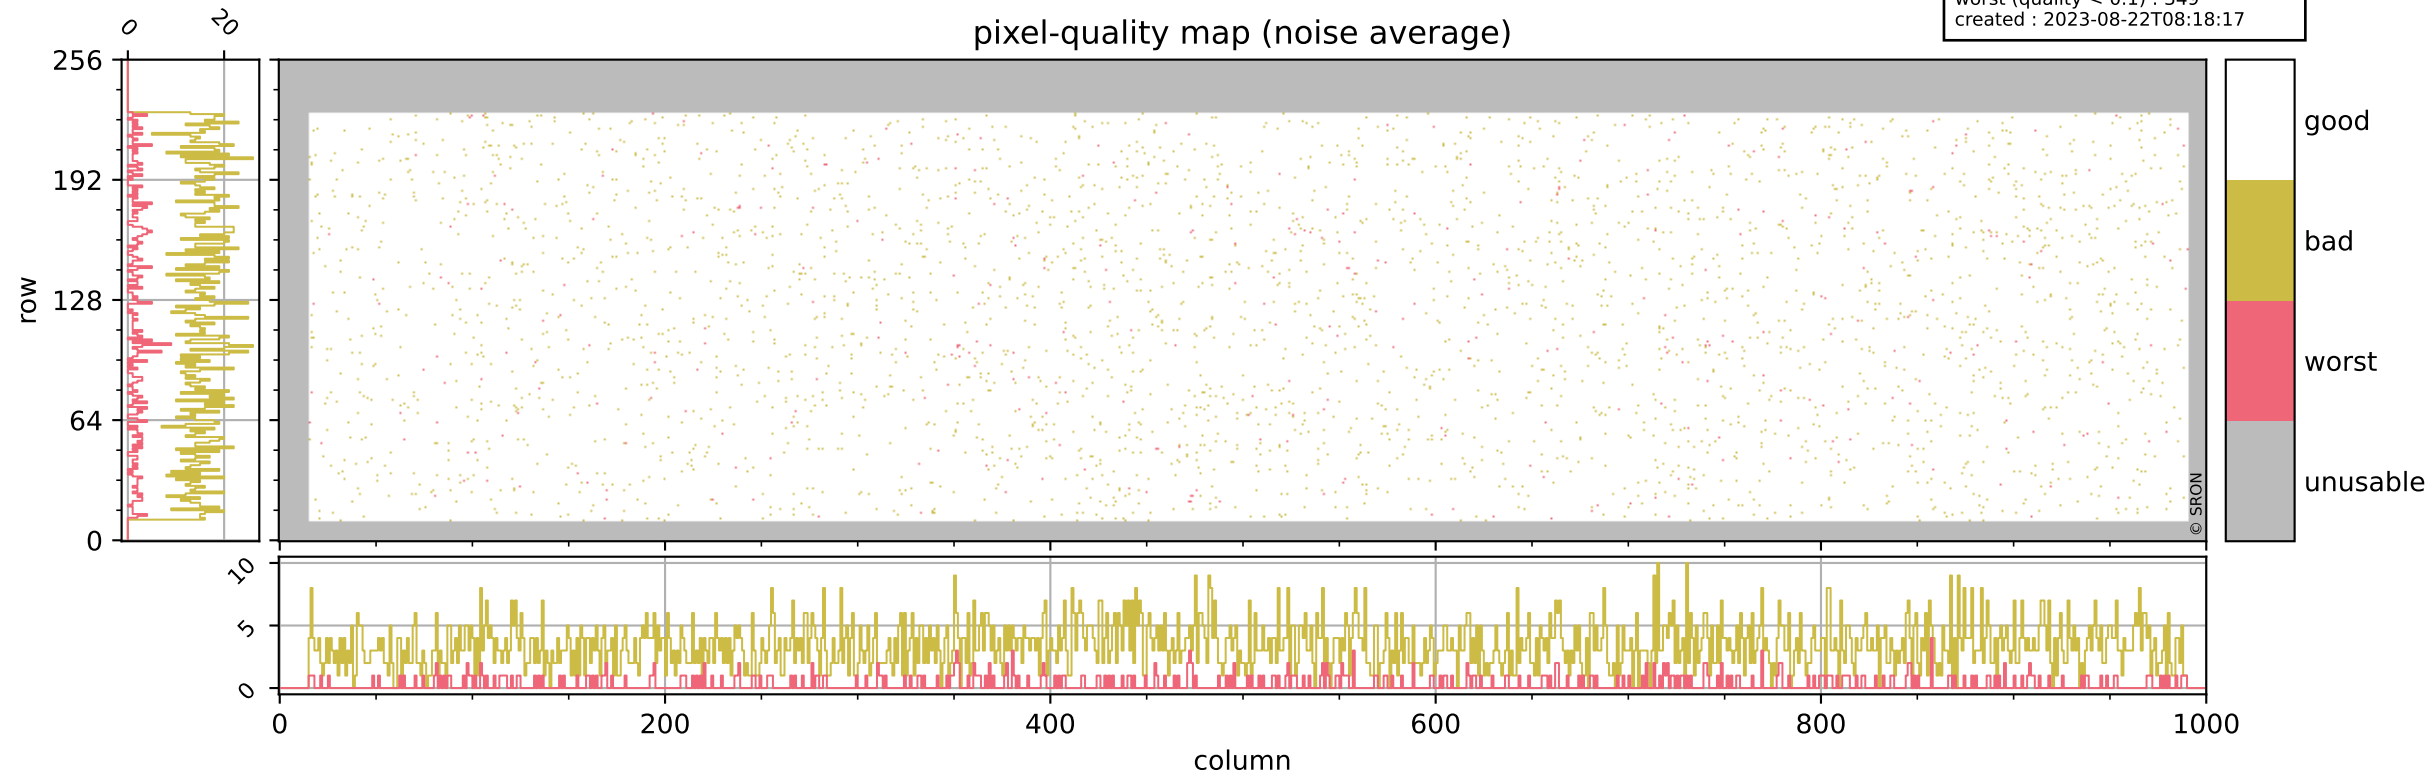

Tropomi SWIR pixel quality (official)

orbits : 19 in [17257, 17302]
coverage : 2021-02-10 / 2021-02-13
bad (quality < 0.8) : 289
worst (quality < 0.1) : 115
created : 2023-08-22T08:18:17

pixel-quality map (dark)

Tropomi SWIR pixel quality (official)

orbits : 19 in [17257, 17302]
coverage : 2021-02-10 / 2021-02-13
bad (quality < 0.8) : 3391
worst (quality < 0.1) : 349
created : 2023-08-22T08:18:17

pixel-quality map (noise average)

Tropomi SWIR pixel quality (official)

orbits : 19 in [17257, 17302]
coverage : 2021-02-10 / 2021-02-13
to good : 366
good to bad : 1542
to worst : 220
created : 2023-08-22T08:18:17

total quality compared with SWIR pixel-quality CKD

Tropomi SWIR pixel quality (official)

orbits : 19 in [17257, 17302]
coverage : 2021-02-10 / 2021-02-13
created : 2023-08-22T08:18:18

Histograms of pixel-quality

Tropomi SWIR pixel quality (official) ground-tracks of Sentinel-5P