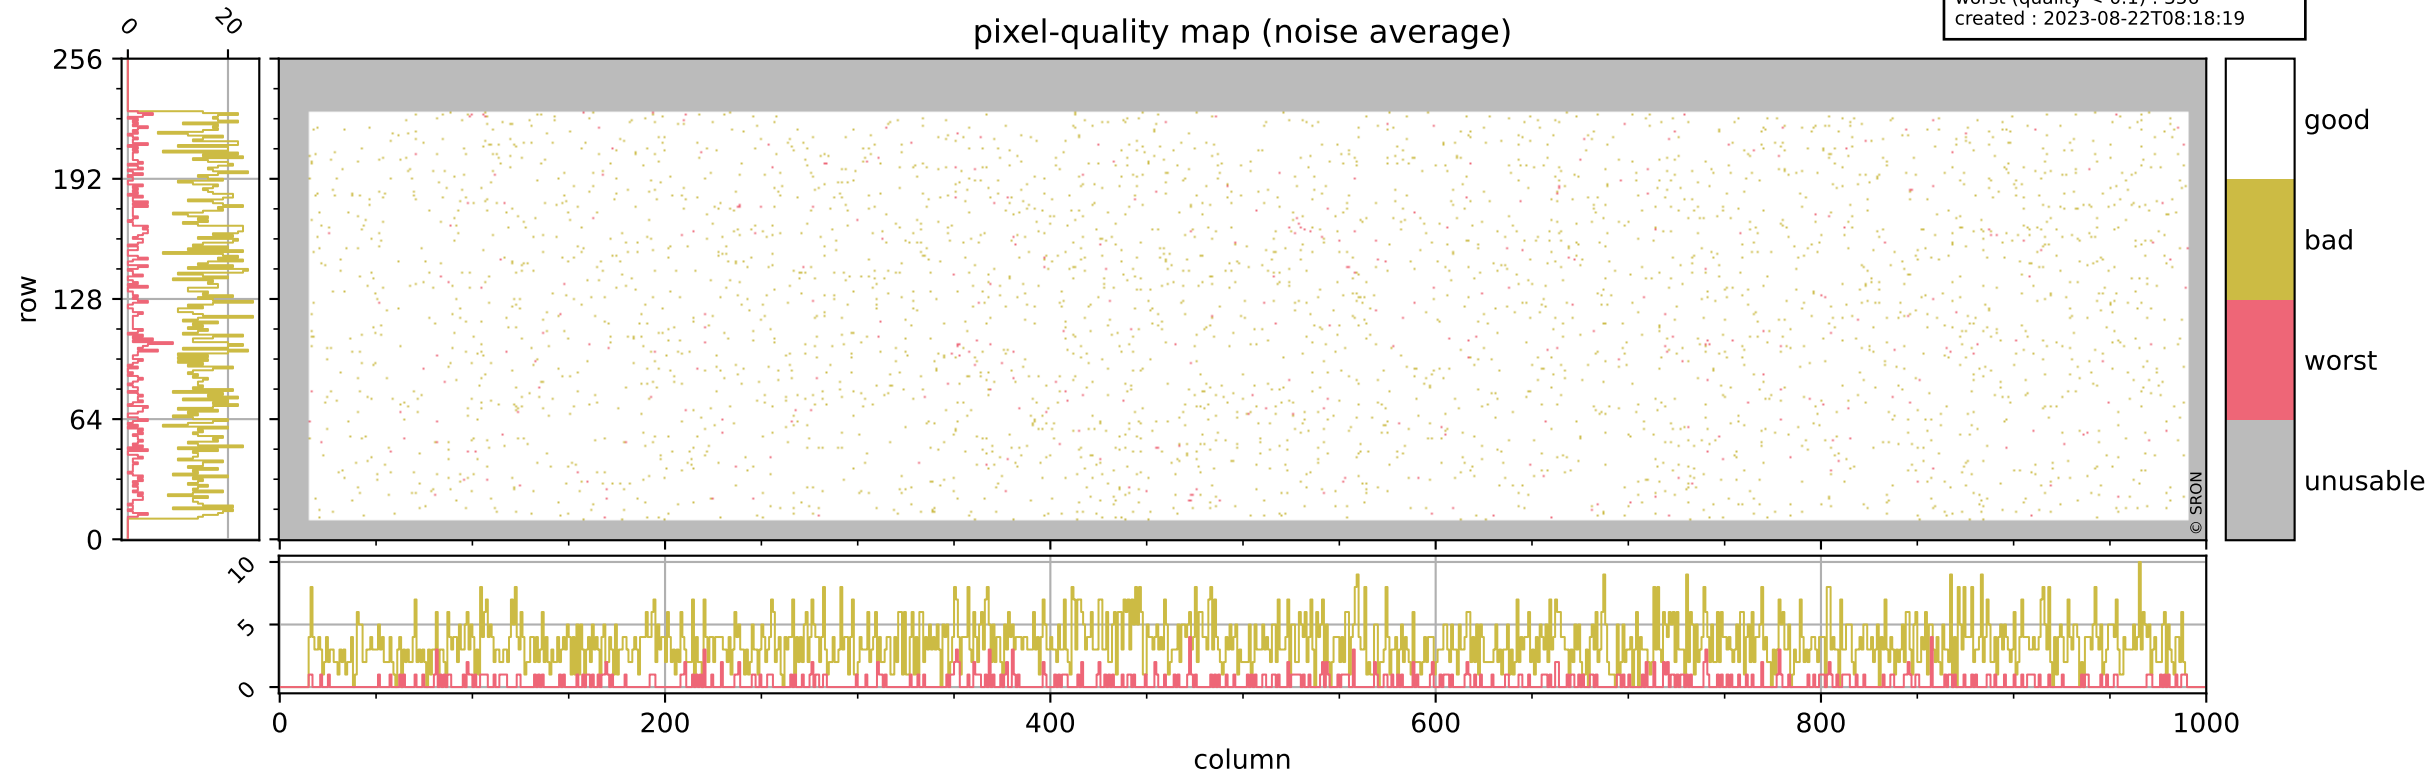

Tropomi SWIR pixel quality (official)

orbits : 20 in [17272, 17317]
coverage : 2021-02-12 / 2021-02-14
bad (quality < 0.8) : 288
worst (quality < 0.1) : 115
created : 2023-08-22T08:18:19

Tropomi SWIR pixel quality (official)

orbits : 20 in [17272, 17317]
coverage : 2021-02-12 / 2021-02-14
bad (quality < 0.8) : 3462
worst (quality < 0.1) : 356
created : 2023-08-22T08:18:19

pixel-quality map (noise average)

Tropomi SWIR pixel quality (official)

orbits : 20 in [17272, 17317]
coverage : 2021-02-12 / 2021-02-14
to good : 365
good to bad : 1600
to worst : 226
created : 2023-08-22T08:18:20

total quality compared with SWIR pixel-quality CKD

Tropomi SWIR pixel quality (official)

orbits : 20 in [17272, 17317]
coverage : 2021-02-12 / 2021-02-14
created : 2023-08-22T08:18:20

Histograms of pixel-quality

Tropomi SWIR pixel quality (official) ground-tracks of Sentinel-5P

orbits : 20 in [17272, 17317]
coverage : 2021-02-12 / 2021-02-14
created : 2023-08-22T08:18:20