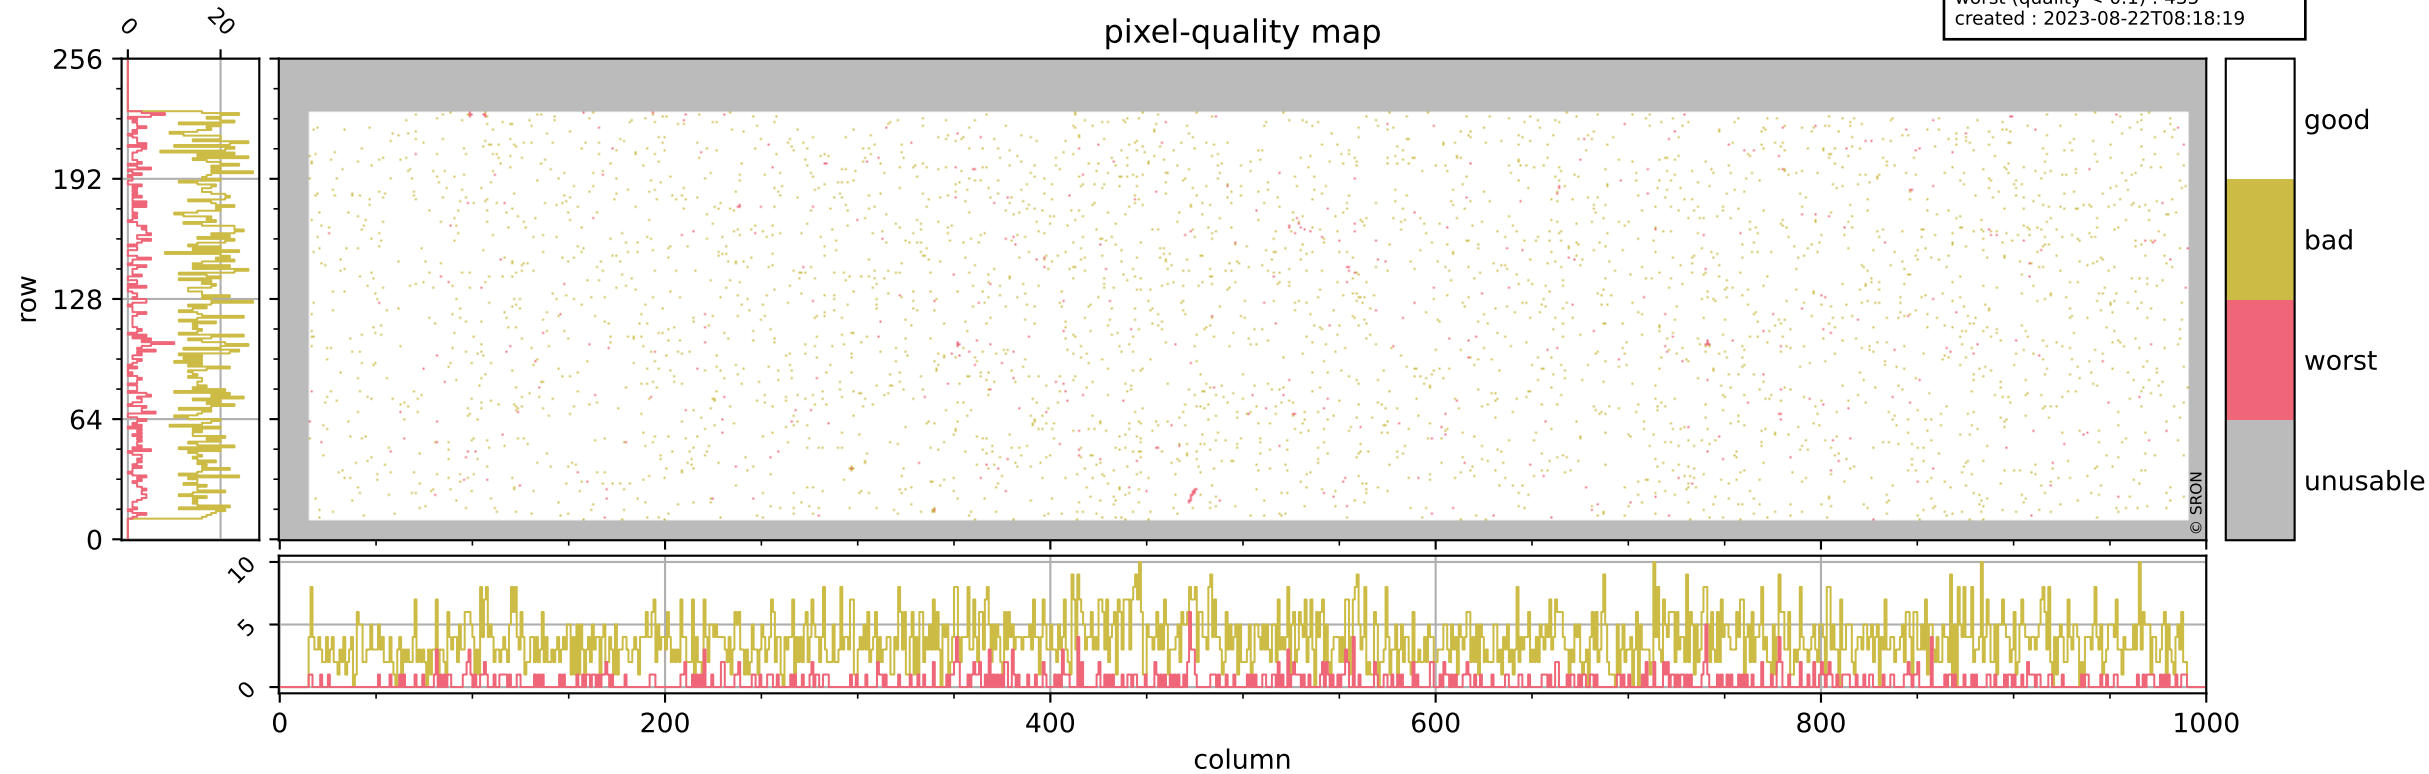

Tropomi SWIR pixel quality (official)

orbits : 20 in [17272, 17317]
coverage : 2021-02-12 / 2021-02-14
bad (quality < 0.8) : 3707
worst (quality < 0.1) : 435
created : 2023-08-22T08:18:19

pixel-quality map

Tropomi SWIR pixel quality (official)

orbits : 20 in [17272, 17317]
coverage : 2021-02-12 / 2021-02-14
bad (quality < 0.8) : 288
worst (quality < 0.1) : 115
created : 2023-08-22T08:18:19

Tropomi SWIR pixel quality (official)

orbits : 20 in [17272, 17317]
coverage : 2021-02-12 / 2021-02-14
bad (quality < 0.8) : 3462
worst (quality < 0.1) : 356
created : 2023-08-22T08:18:19

pixel-quality map (noise average)

Tropomi SWIR pixel quality (official)

orbits : 20 in [17272, 17317]
coverage : 2021-02-12 / 2021-02-14
to good : 365
good to bad : 1600
to worst : 226
created : 2023-08-22T08:18:20

total quality compared with SWIR pixel-quality CKD

Tropomi SWIR pixel quality (official)