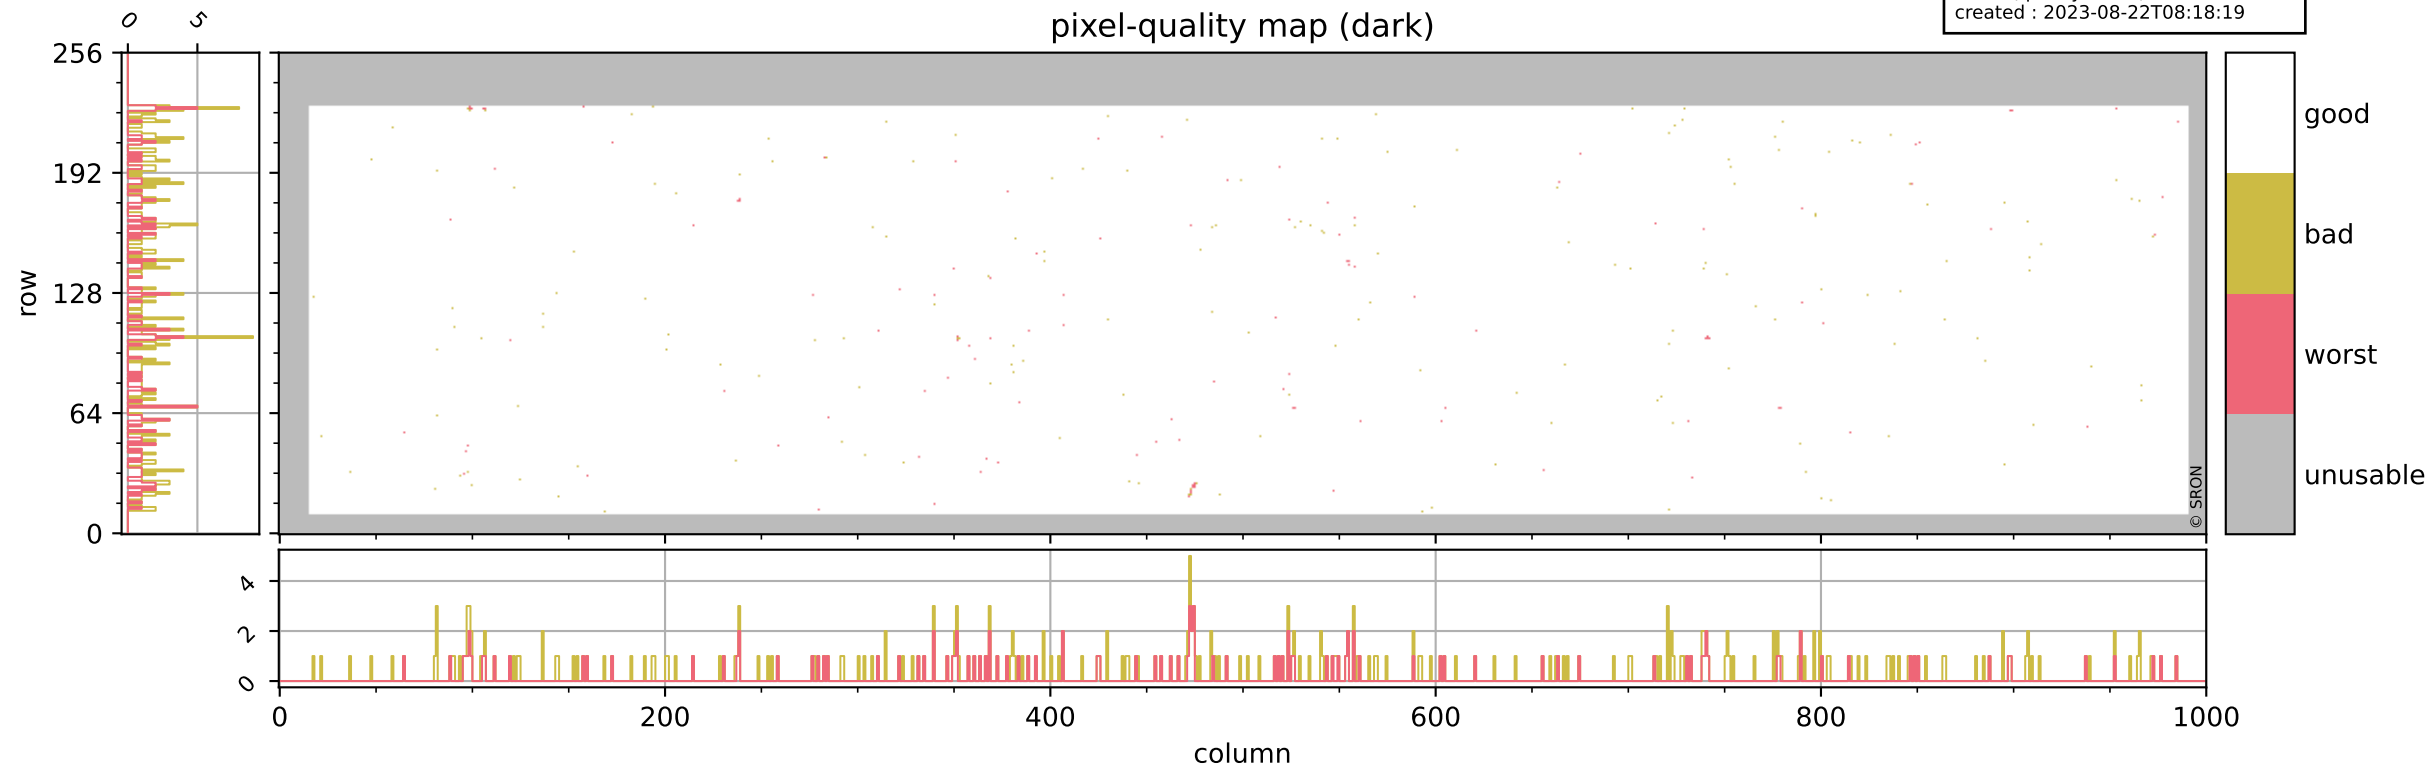

Tropomi SWIR pixel quality (official)

orbits : 20 in [17272, 17317]
coverage : 2021-02-12 / 2021-02-14
bad (quality < 0.8) : 3707
worst (quality < 0.1) : 435
created : 2023-08-22T08:18:19

pixel-quality map

Tropomi SWIR pixel quality (official)

orbits : 20 in [17272, 17317]
coverage : 2021-02-12 / 2021-02-14
bad (quality < 0.8) : 288
worst (quality < 0.1) : 115
created : 2023-08-22T08:18:19

Tropomi SWIR pixel quality (official)

orbits : 20 in [17272, 17317]
coverage : 2021-02-12 / 2021-02-14
bad (quality < 0.8) : 3462
worst (quality < 0.1) : 356
created : 2023-08-22T08:18:19

pixel-quality map (noise average)

Tropomi SWIR pixel quality (official)

orbits : 20 in [17272, 17317]
coverage : 2021-02-12 / 2021-02-14
to good : 365
good to bad : 1600
to worst : 226
created : 2023-08-22T08:18:20

total quality compared with SWIR pixel-quality CKD

Tropomi SWIR pixel quality (official)