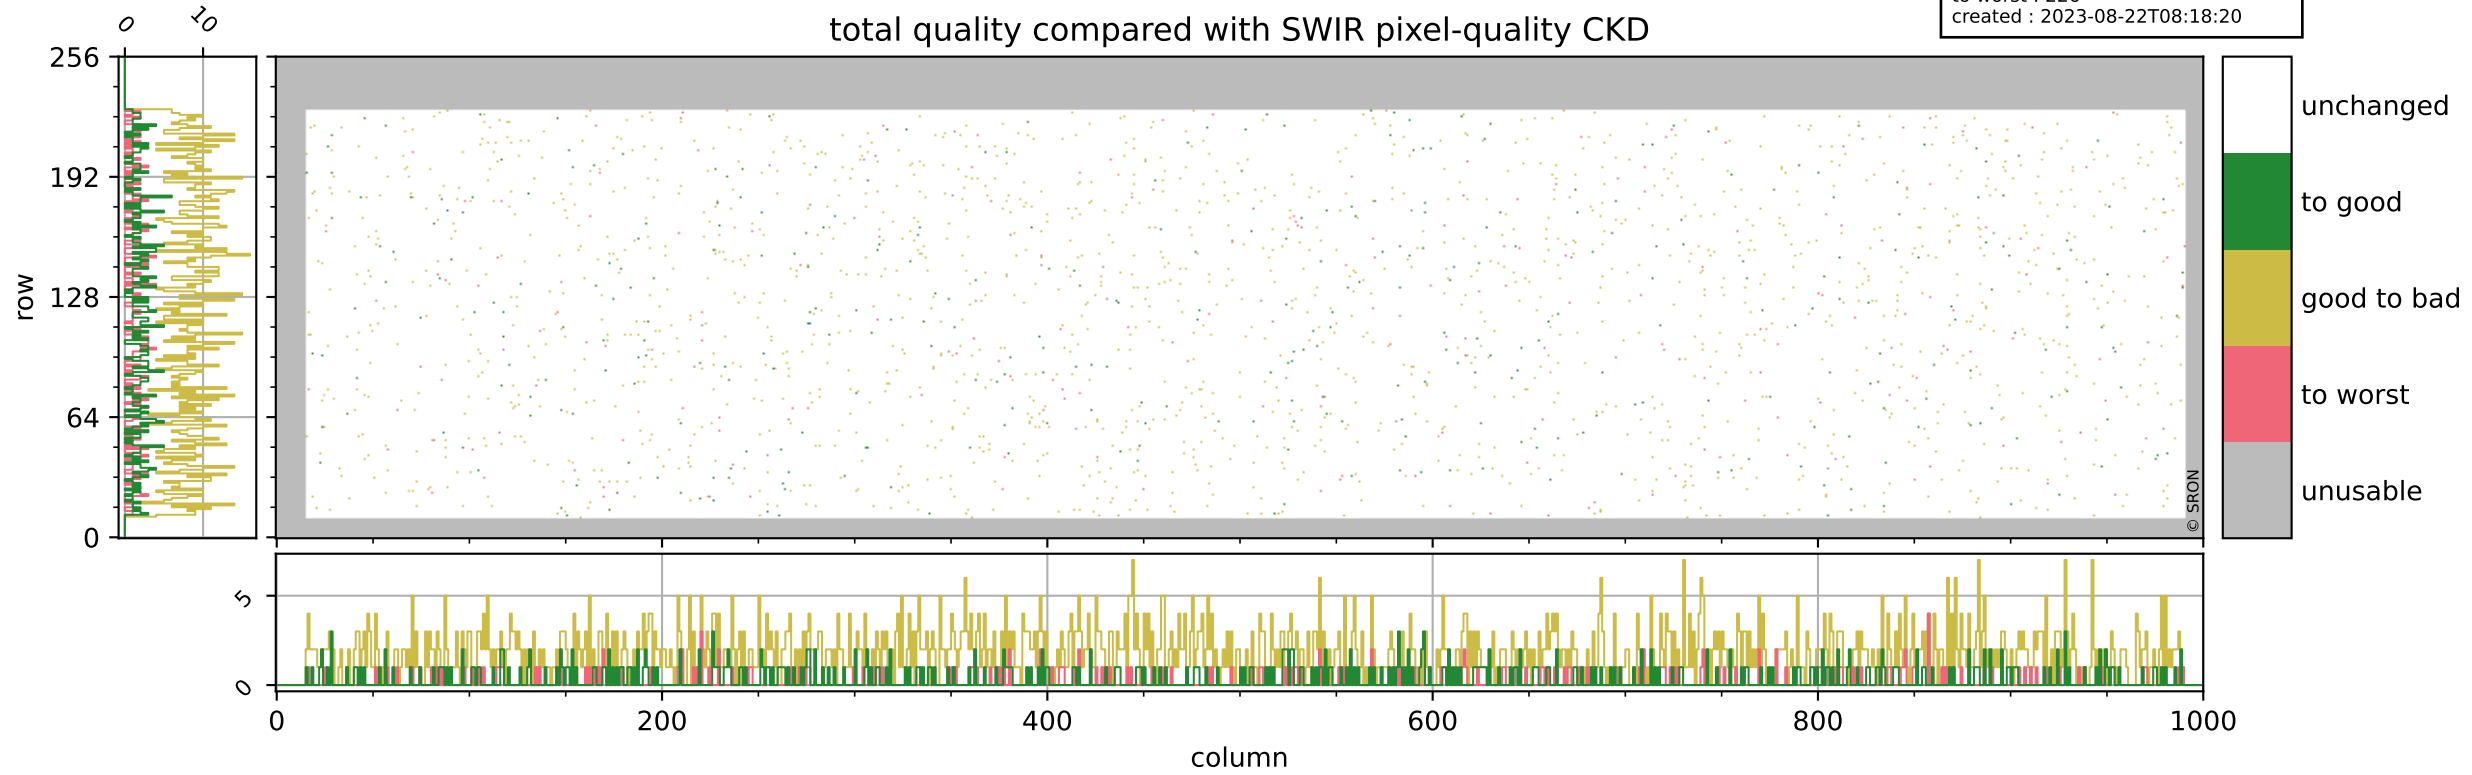

Tropomi SWIR pixel quality (official)

orbits : 20 in [17272, 17317]
coverage : 2021-02-12 / 2021-02-14
bad (quality < 0.8) : 288
worst (quality < 0.1) : 115
created : 2023-08-22T08:18:19

Tropomi SWIR pixel quality (official)

orbits : 20 in [17272, 17317]
coverage : 2021-02-12 / 2021-02-14
bad (quality < 0.8) : 3462
worst (quality < 0.1) : 356
created : 2023-08-22T08:18:19

pixel-quality map (noise average)

Tropomi SWIR pixel quality (official)

orbits : 20 in [17272, 17317]
coverage : 2021-02-12 / 2021-02-14
to good : 365
good to bad : 1600
to worst : 226
created : 2023-08-22T08:18:20

total quality compared with SWIR pixel-quality CKD

Tropomi SWIR pixel quality (official)

orbits : 20 in [17272, 17317]
coverage : 2021-02-12 / 2021-02-14
created : 2023-08-22T08:18:20

Histograms of pixel-quality

Tropomi SWIR pixel quality (official) ground-tracks of Sentinel-5P

orbits : 20 in [17272, 17317]
coverage : 2021-02-12 / 2021-02-14
created : 2023-08-22T08:18:20