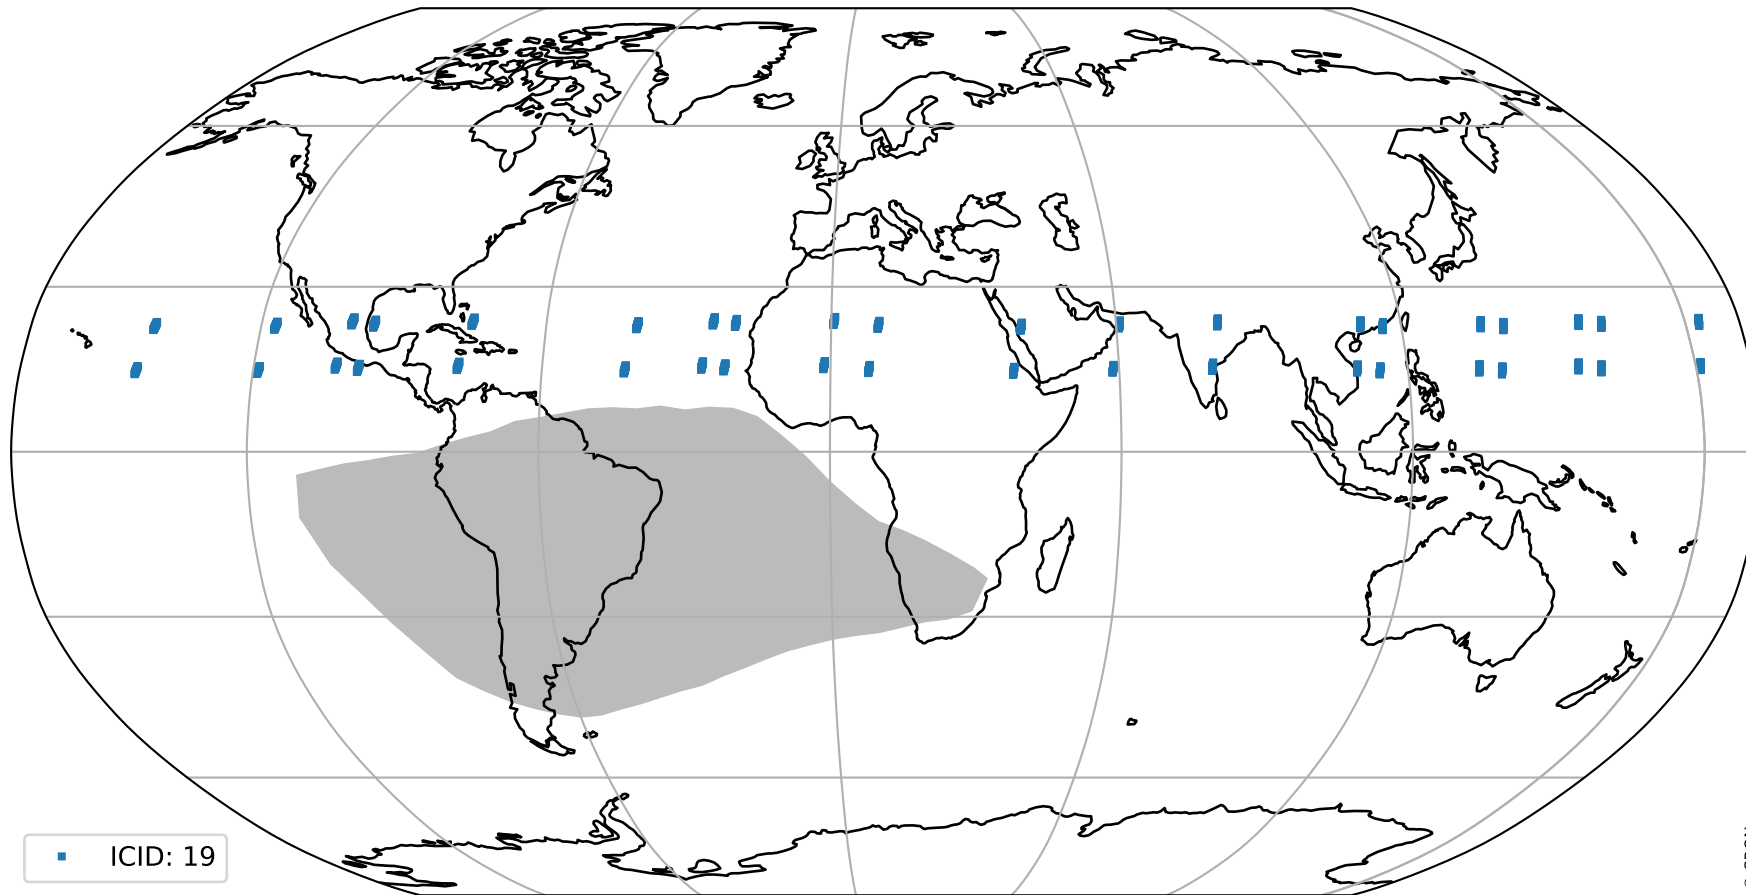

orbits : 20 in [17272, 17317]
coverage : 2021-02-12 / 2021-02-14
bad (quality < 0.8) : 3462
worst (quality < 0.1) : 356
created : 2023-08-22T08:18:19

pixel-quality map (noise average)

Tropomi SWIR pixel quality (official)

orbits : 20 in [17272, 17317]
coverage : 2021-02-12 / 2021-02-14
to good : 365
good to bad : 1600
to worst : 226
created : 2023-08-22T08:18:20

total quality compared with SWIR pixel-quality CKD

Tropomi SWIR pixel quality (official)

orbits : 20 in [17272, 17317]
coverage : 2021-02-12 / 2021-02-14
created : 2023-08-22T08:18:20

Histograms of pixel-quality

Tropomi SWIR pixel quality (official) ground-tracks of Sentinel-5P

orbits : 20 in [17272, 17317]
coverage : 2021-02-12 / 2021-02-14
created : 2023-08-22T08:18:20