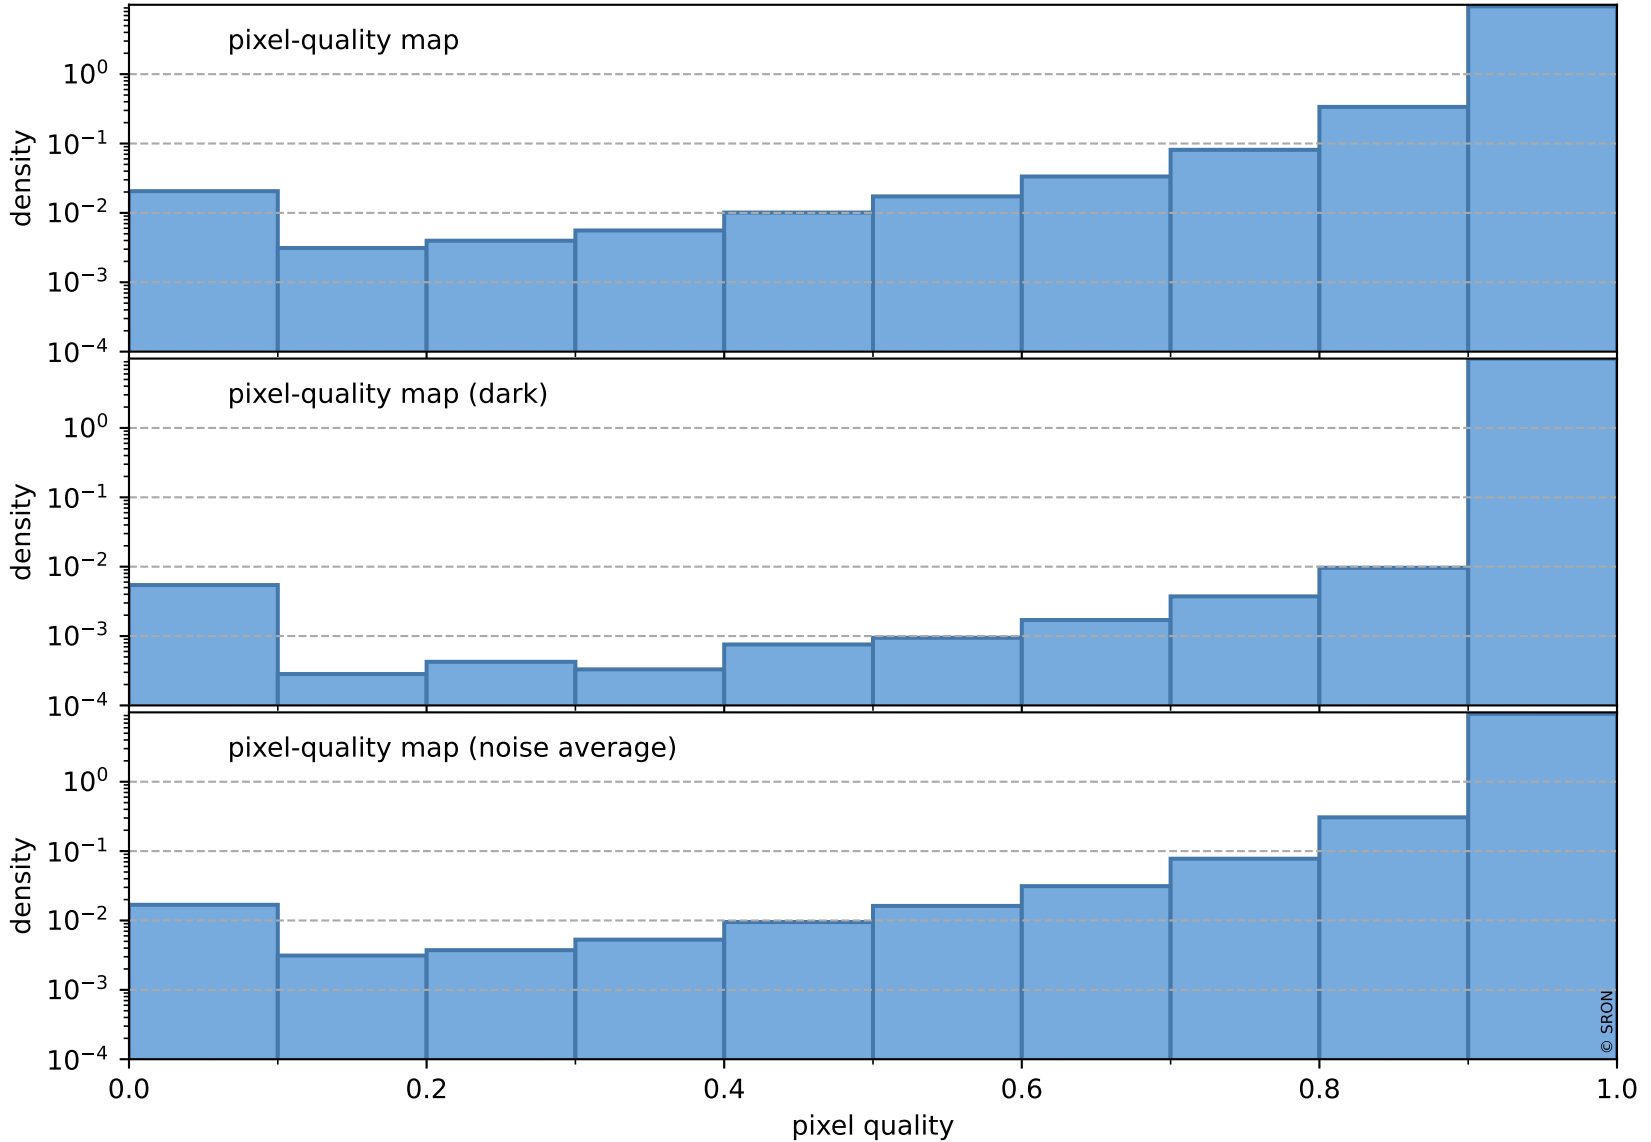

orbits : 20 in [17272, 17317]
coverage : 2021-02-12 / 2021-02-14
to good : 365
good to bad : 1600
to worst : 226
created : 2023-08-22T08:18:20

total quality compared with SWIR pixel-quality CKD

Tropomi SWIR pixel quality (official)

orbits : 20 in [17272, 17317]
coverage : 2021-02-12 / 2021-02-14
created : 2023-08-22T08:18:20

Histograms of pixel-quality

Tropomi SWIR pixel quality (official) ground-tracks of Sentinel-5P

orbits : 20 in [17272, 17317]
coverage : 2021-02-12 / 2021-02-14
created : 2023-08-22T08:18:20

Tropomi SWIR pixel quality (official)

orbits : [2827, 17317]
coverage : 2018-04-30 / 2021-02-14
created : 2023-08-22T08:18:21

trend of pixel quality & temperatures