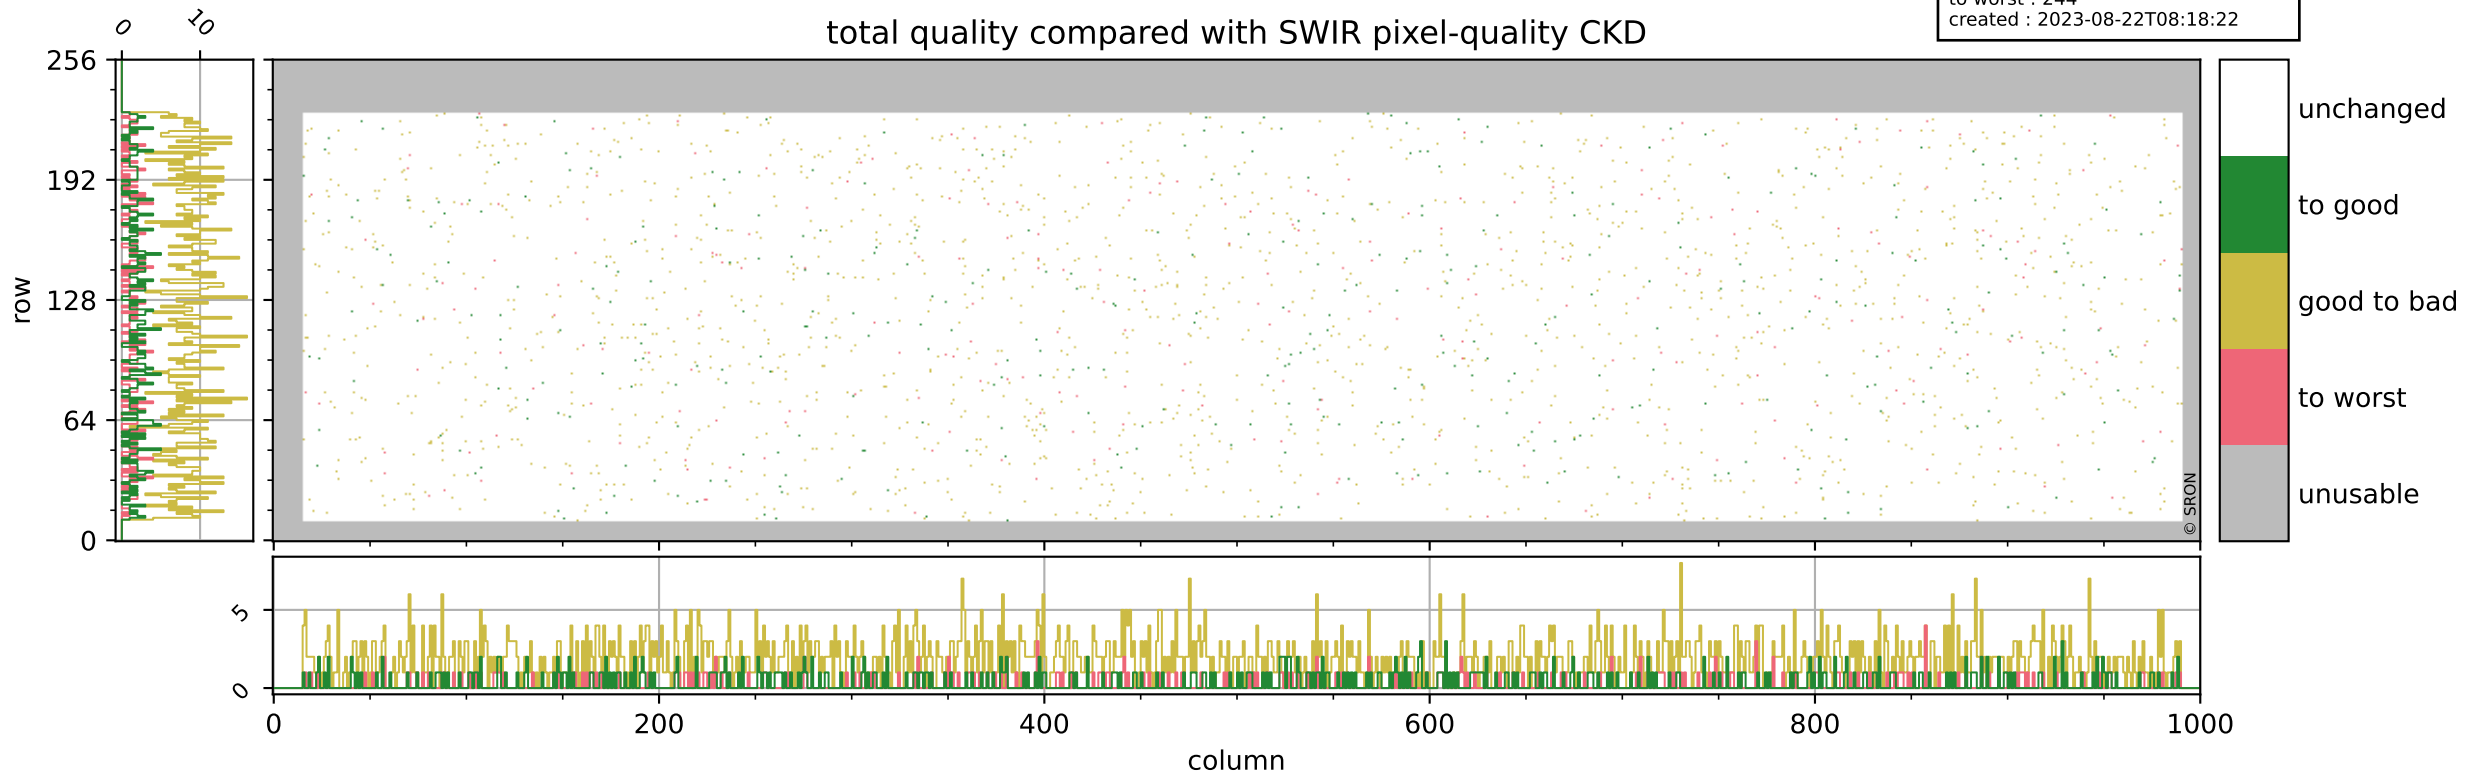

Tropomi SWIR pixel quality (official)

orbits : 19 in [17287, 17332]
coverage : 2021-02-13 / 2021-02-16
to good : 366
good to bad : 1605
to worst : 244
created : 2023-08-22T08:18:22

total quality compared with SWIR pixel-quality CKD