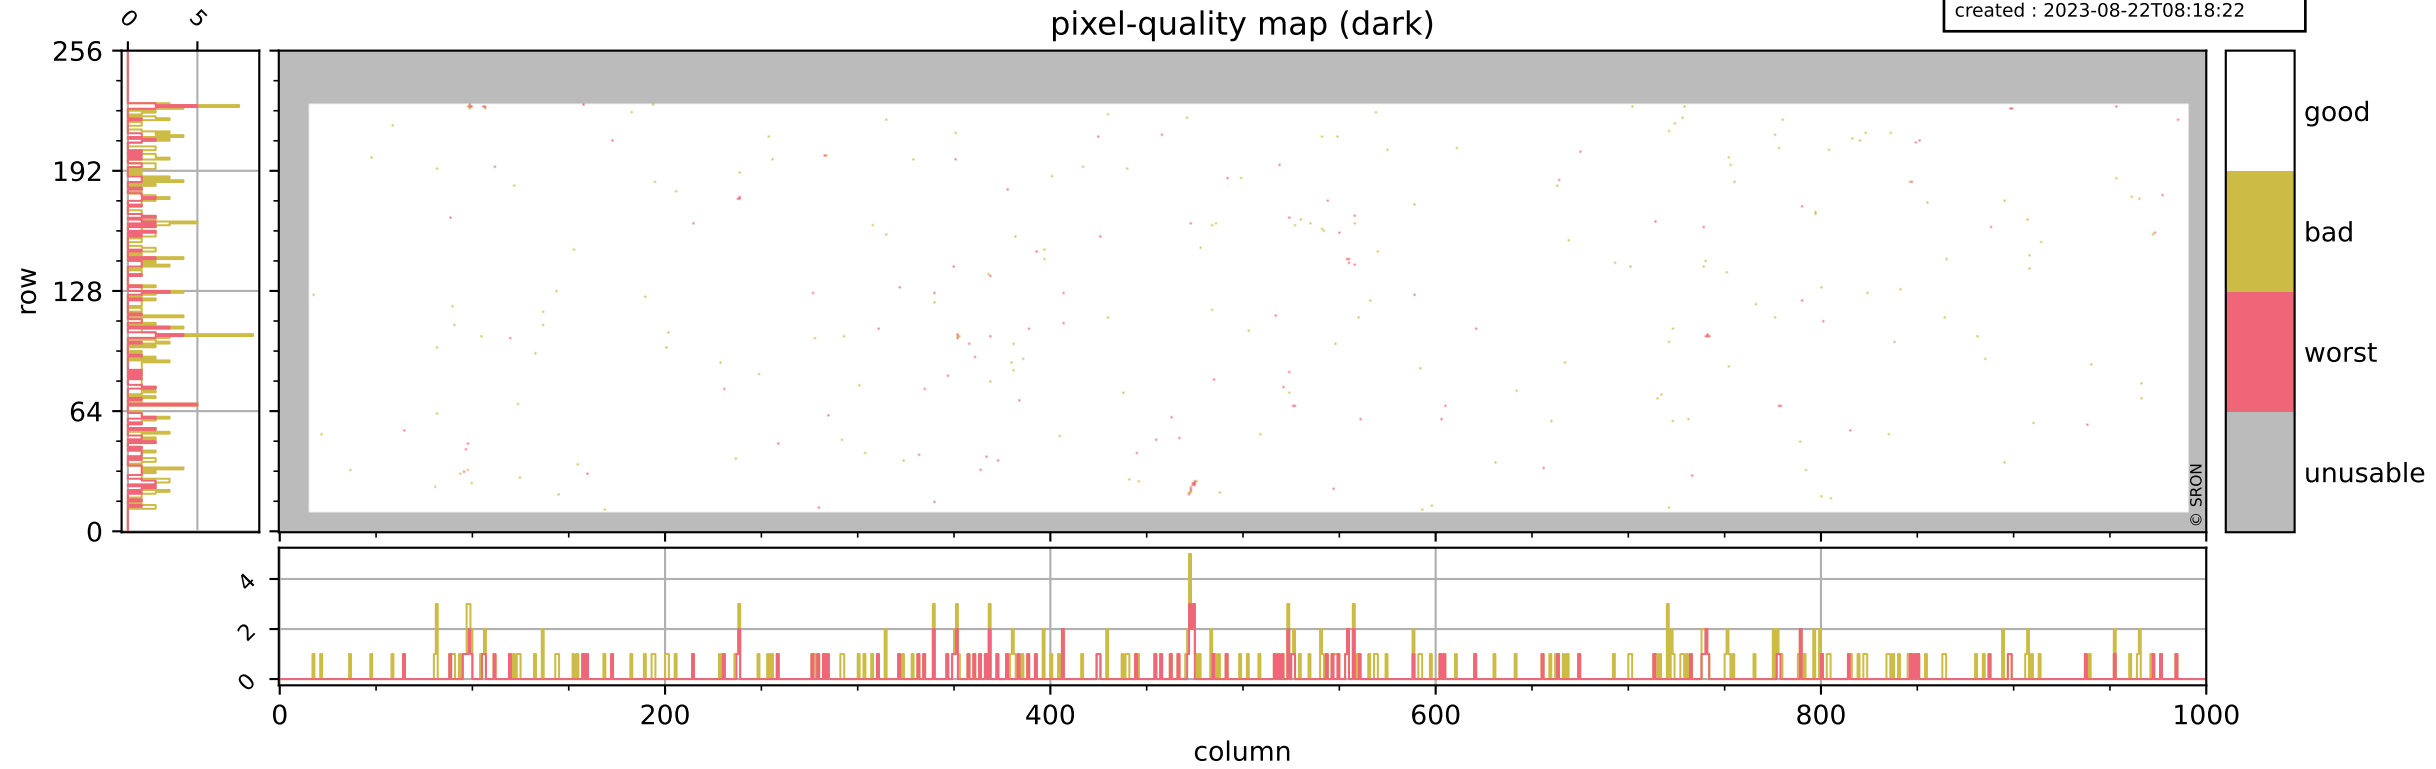

# Tropomi SWIR pixel quality (official)

orbits : 19 in [17287, 17332]  
coverage : 2021-02-13 / 2021-02-16  
bad (quality < 0.8) : 3727  
worst (quality < 0.1) : 458  
created : 2023-08-22T08:18:21

## pixel-quality map

# Tropomi SWIR pixel quality (official)

orbits : 19 in [17287, 17332]  
coverage : 2021-02-13 / 2021-02-16  
bad (quality < 0.8) : 290  
worst (quality < 0.1) : 114  
created : 2023-08-22T08:18:22

## pixel-quality map (dark)