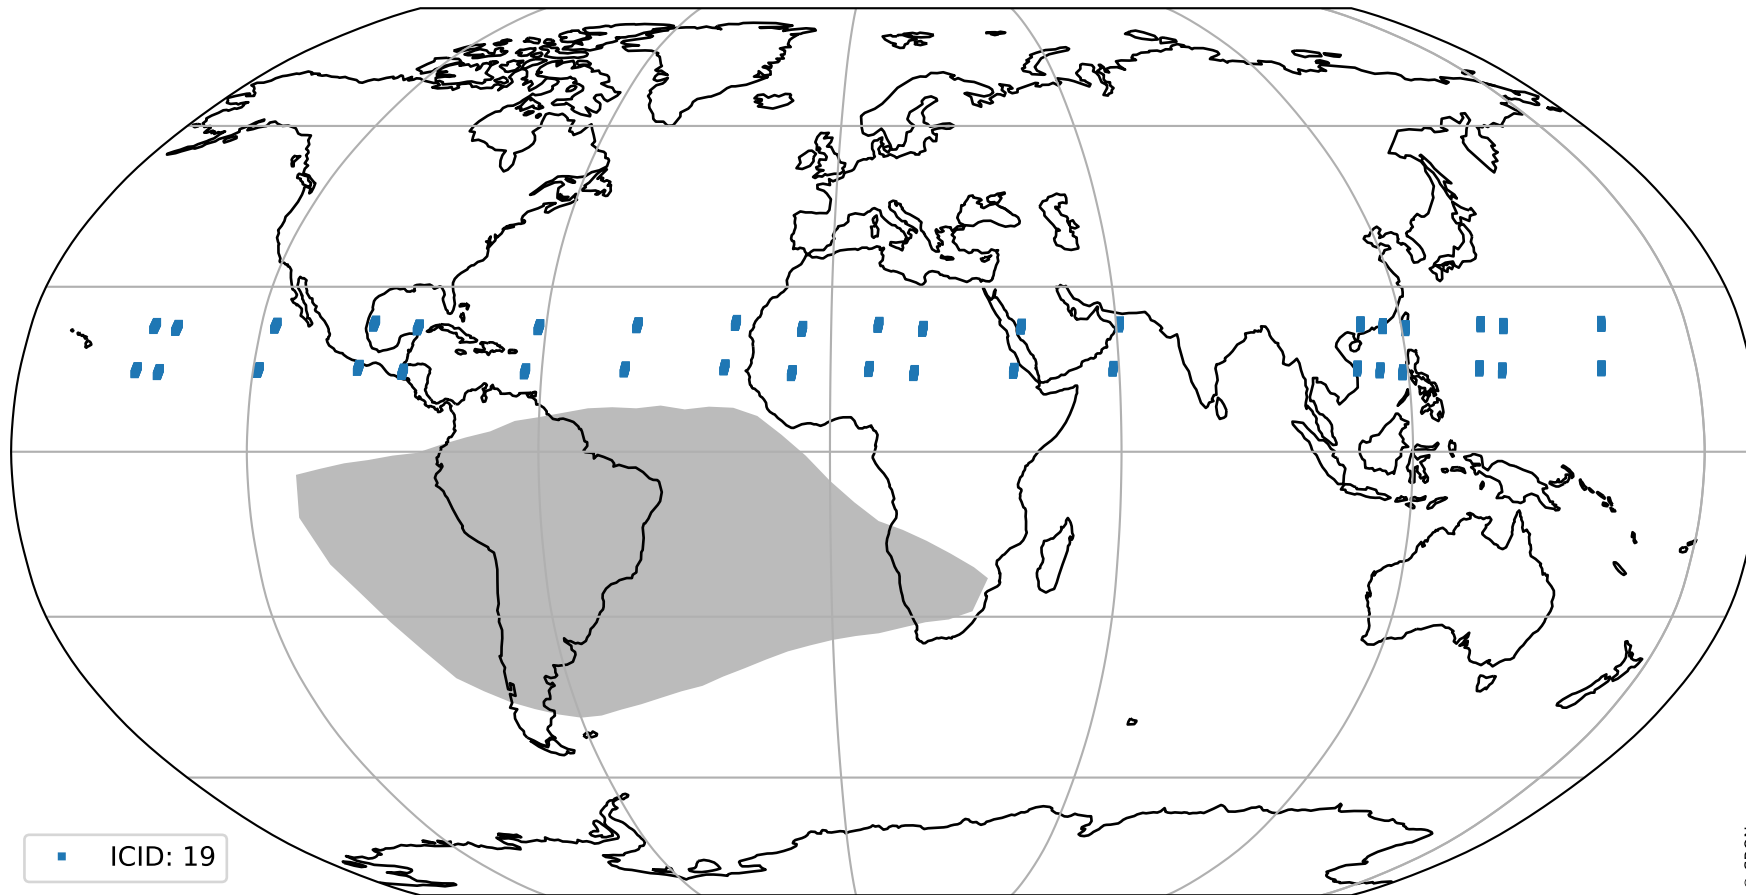

# Tropomi SWIR pixel quality (official)

orbits : 19 in [17287, 17332]  
coverage : 2021-02-13 / 2021-02-16  
created : 2023-08-22T08:18:22

## Histograms of pixel-quality

# Tropomi SWIR pixel quality (official) ground-tracks of Sentinel-5P

orbits : 19 in [17287, 17332]  
coverage : 2021-02-13 / 2021-02-16  
created : 2023-08-22T08:18:23