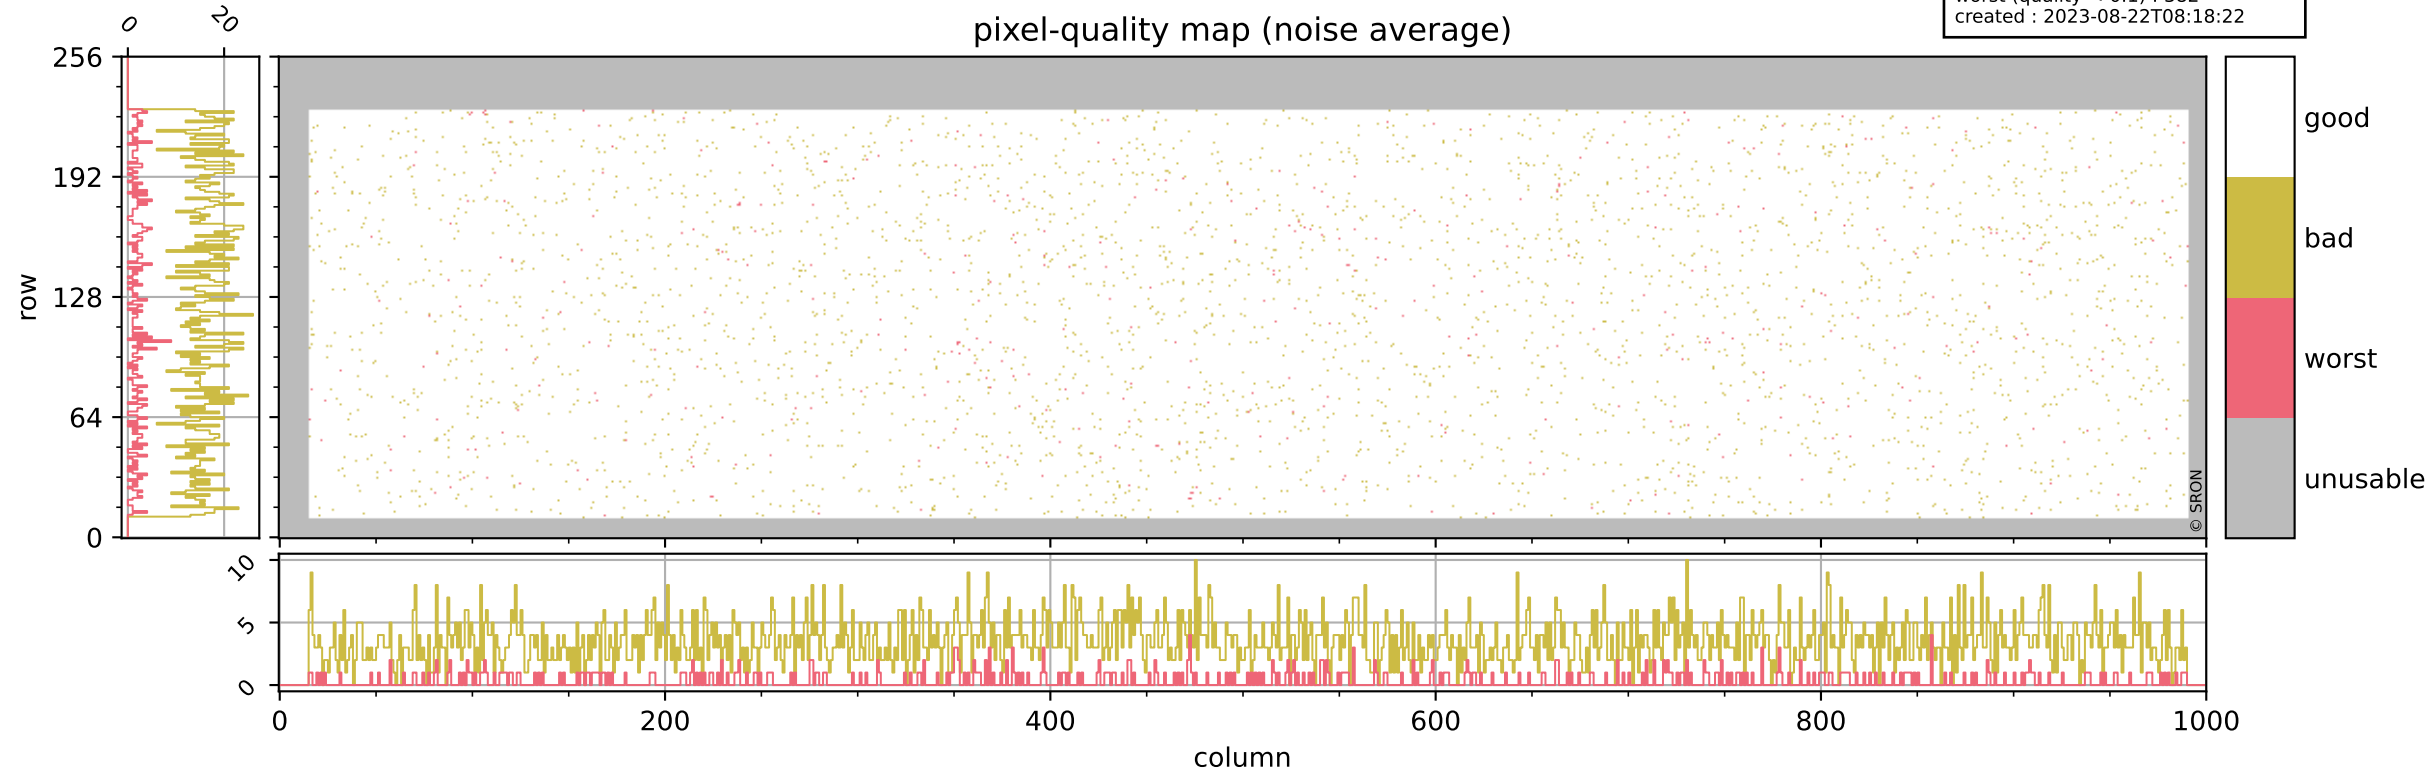

Tropomi SWIR pixel quality (official)

orbits : 19 in [17287, 17332]
coverage : 2021-02-13 / 2021-02-16
bad (quality < 0.8) : 3486
worst (quality < 0.1) : 382
created : 2023-08-22T08:18:22

pixel-quality map (noise average)