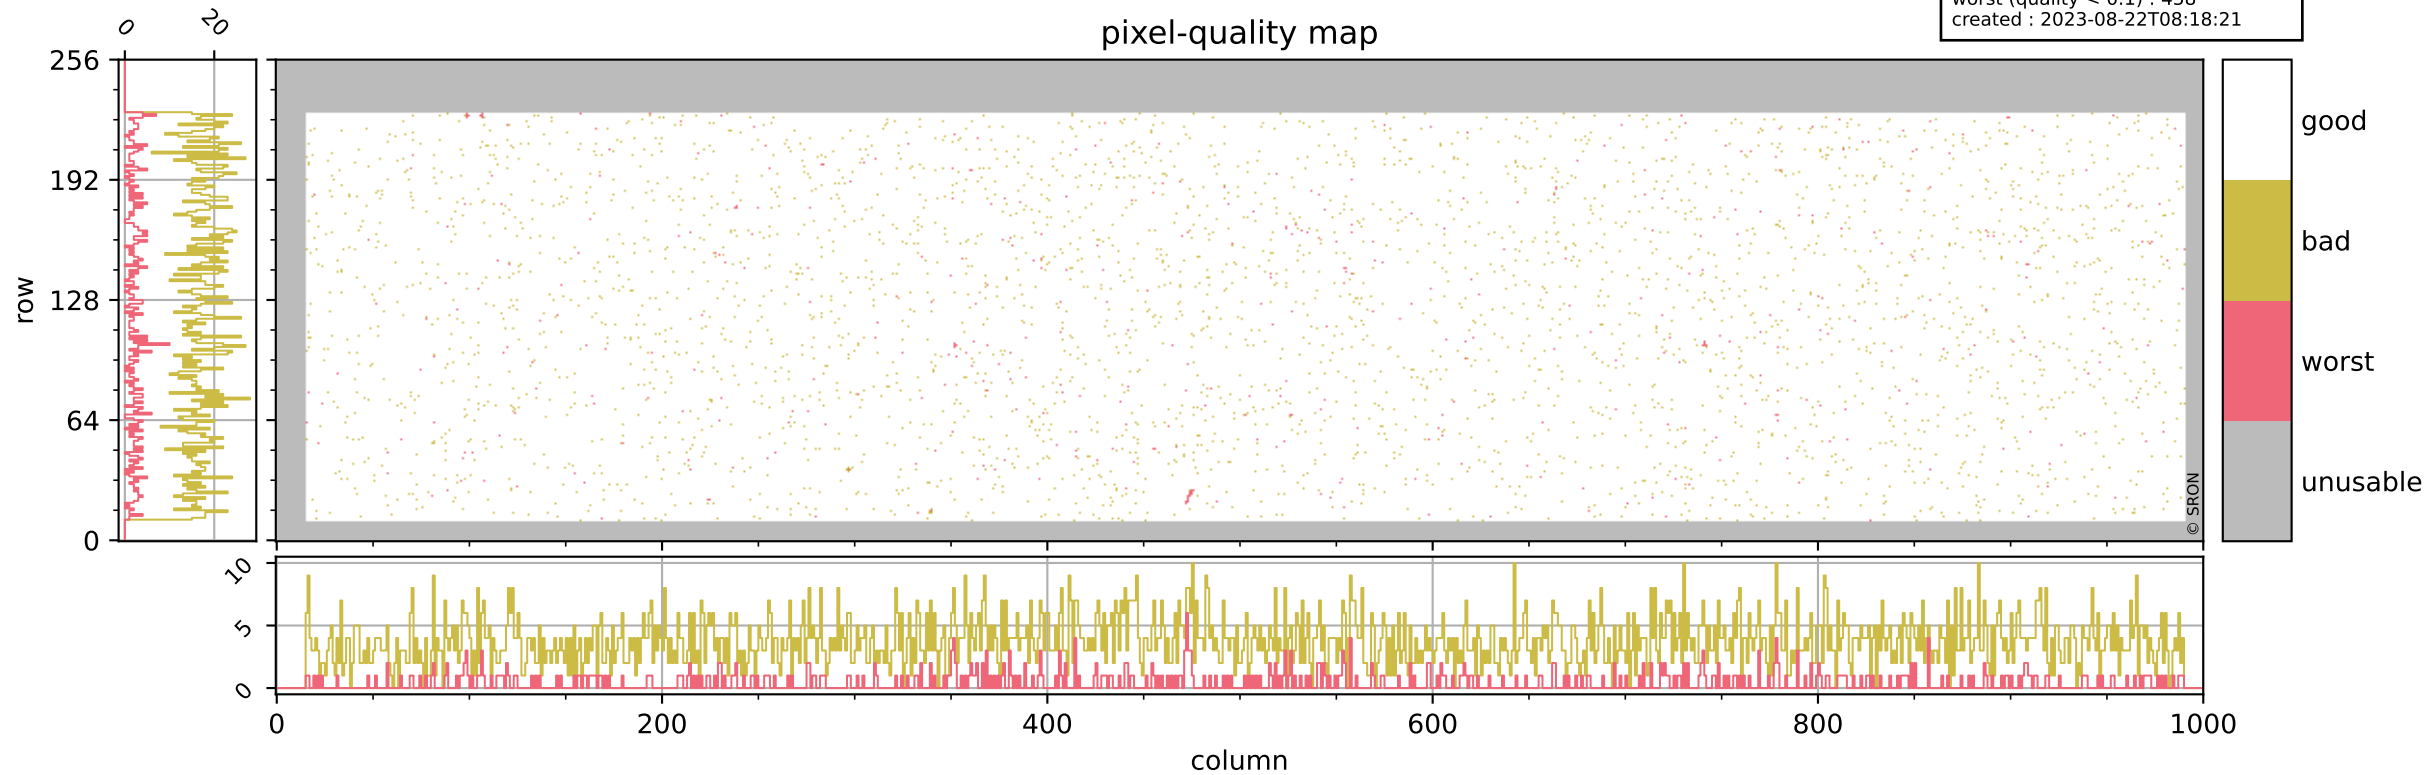

# Tropomi SWIR pixel quality (official)

orbits : 19 in [17287, 17332]  
coverage : 2021-02-13 / 2021-02-16  
bad (quality < 0.8) : 3727  
worst (quality < 0.1) : 458  
created : 2023-08-22T08:18:21

## pixel-quality map

# Tropomi SWIR pixel quality (official)

orbits : 19 in [17287, 17332]  
coverage : 2021-02-13 / 2021-02-16  
bad (quality < 0.8) : 290  
worst (quality < 0.1) : 114  
created : 2023-08-22T08:18:22

## pixel-quality map (dark)