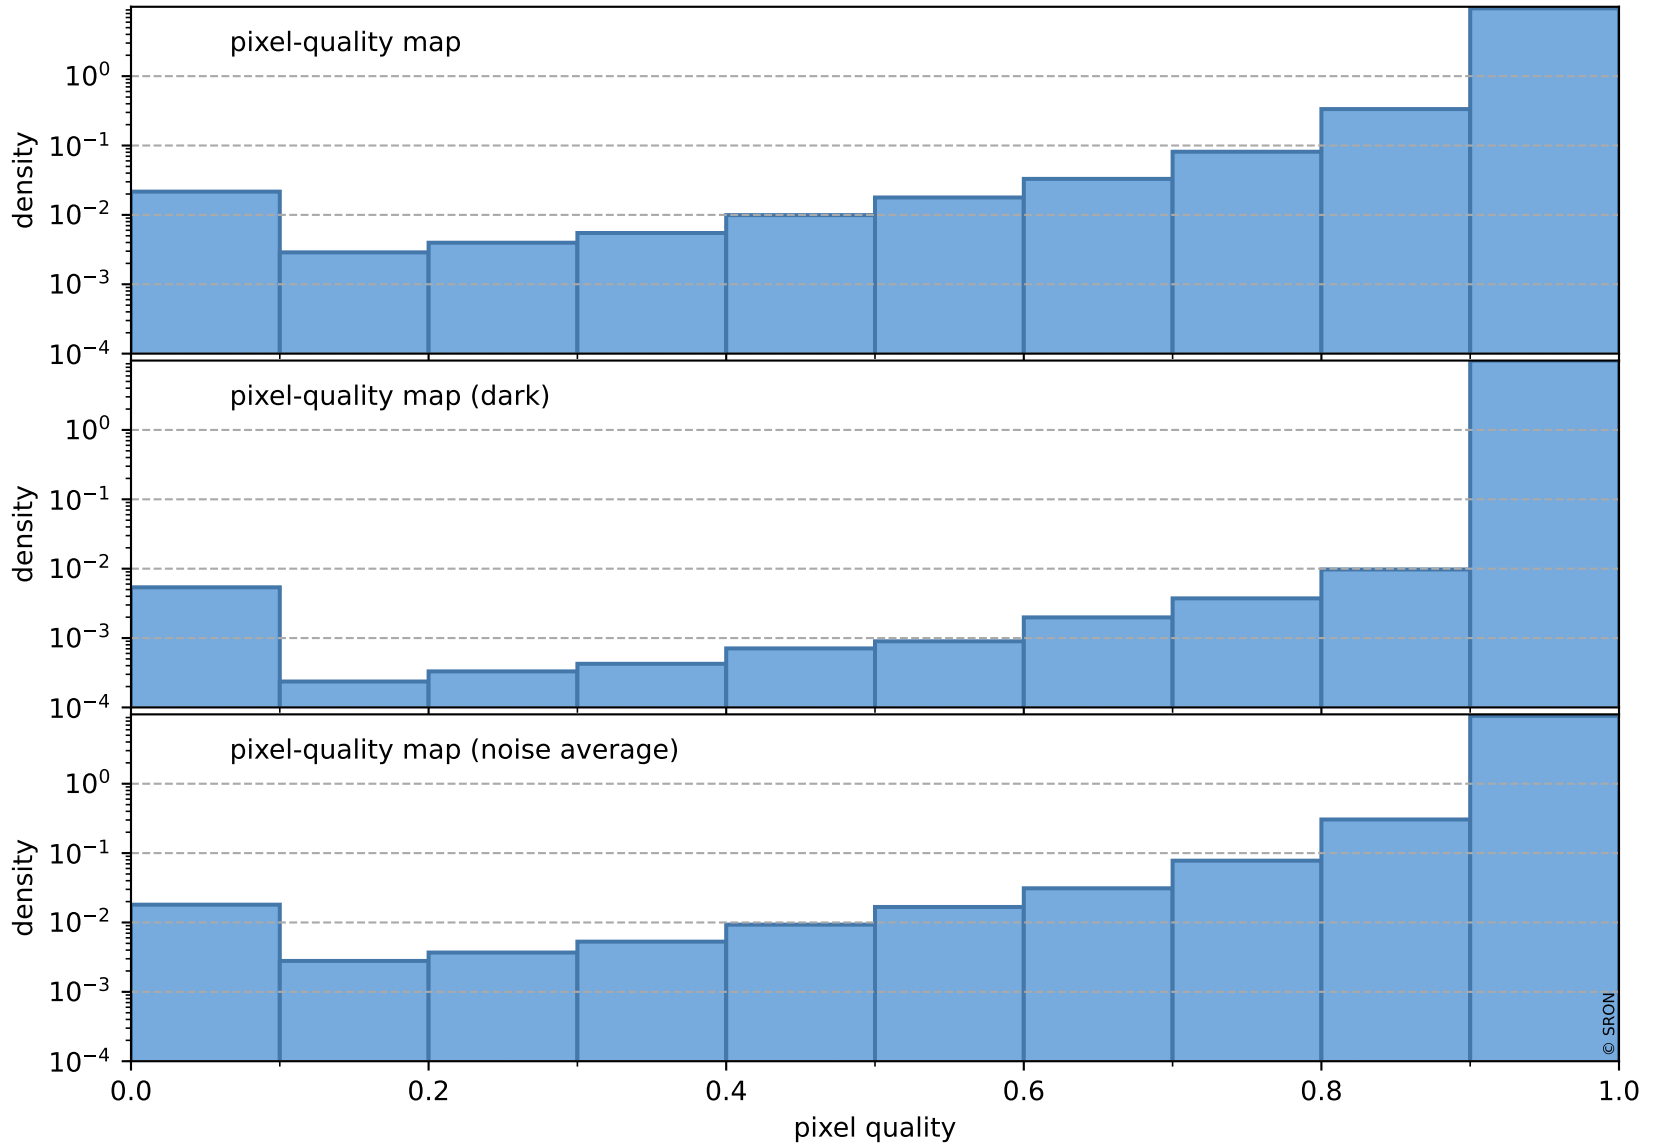

Tropomi SWIR pixel quality (official)

orbits : 19 in [17287, 17332]
coverage : 2021-02-13 / 2021-02-16
created : 2023-08-22T08:18:22

Histograms of pixel-quality