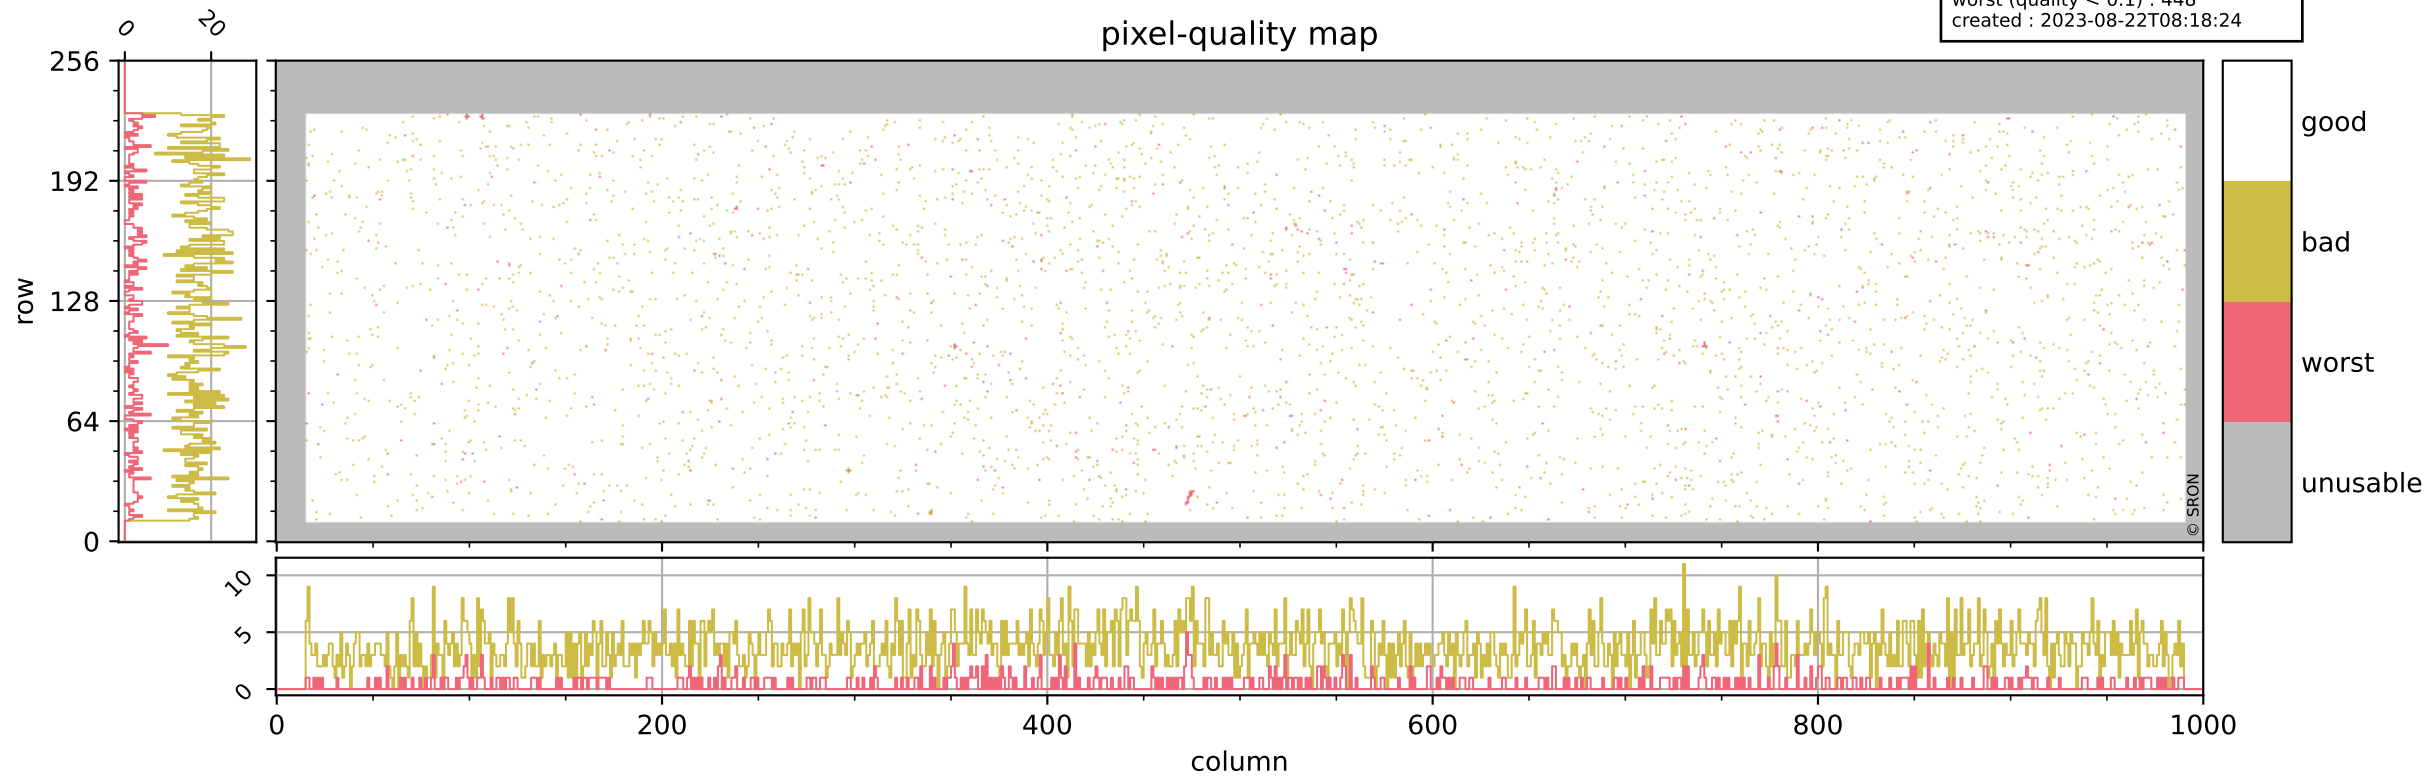

# Tropomi SWIR pixel quality (official)

orbits : 20 in [17302, 17347]  
coverage : 2021-02-13 / 2021-02-17  
bad (quality < 0.8) : 3674  
worst (quality < 0.1) : 448  
created : 2023-08-22T08:18:24

## pixel-quality map

# Tropomi SWIR pixel quality (official)

orbits : 20 in [17302, 17347]  
coverage : 2021-02-13 / 2021-02-17  
bad (quality < 0.8) : 290  
worst (quality < 0.1) : 114  
created : 2023-08-22T08:18:24

# Tropomi SWIR pixel quality (official)

orbits : 20 in [17302, 17347]  
coverage : 2021-02-13 / 2021-02-17  
bad (quality < 0.8) : 3423  
worst (quality < 0.1) : 371  
created : 2023-08-22T08:18:24