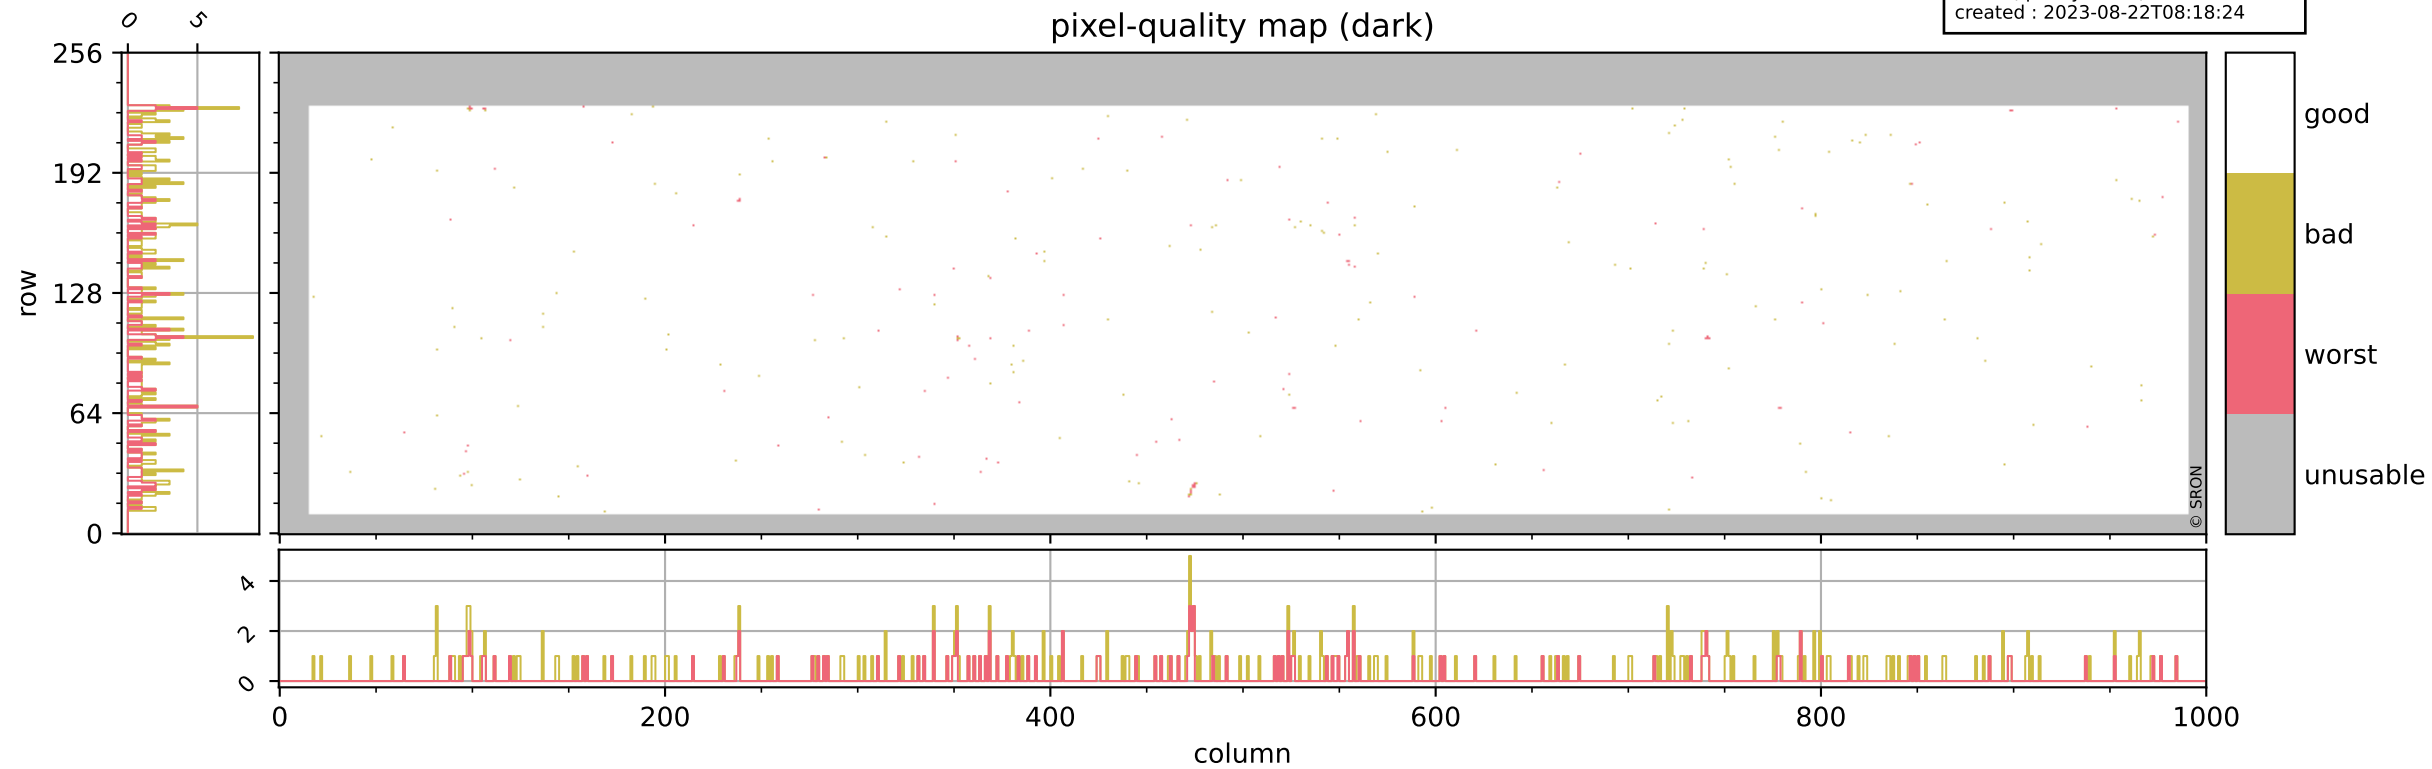

# Tropomi SWIR pixel quality (official)

orbits : 20 in [17302, 17347]  
coverage : 2021-02-13 / 2021-02-17  
bad (quality < 0.8) : 3674  
worst (quality < 0.1) : 448  
created : 2023-08-22T08:18:24

## pixel-quality map

# Tropomi SWIR pixel quality (official)

orbits : 20 in [17302, 17347]  
coverage : 2021-02-13 / 2021-02-17  
bad (quality < 0.8) : 290  
worst (quality < 0.1) : 114  
created : 2023-08-22T08:18:24

# Tropomi SWIR pixel quality (official)

orbits : 20 in [17302, 17347]  
coverage : 2021-02-13 / 2021-02-17  
bad (quality < 0.8) : 3423  
worst (quality < 0.1) : 371  
created : 2023-08-22T08:18:24