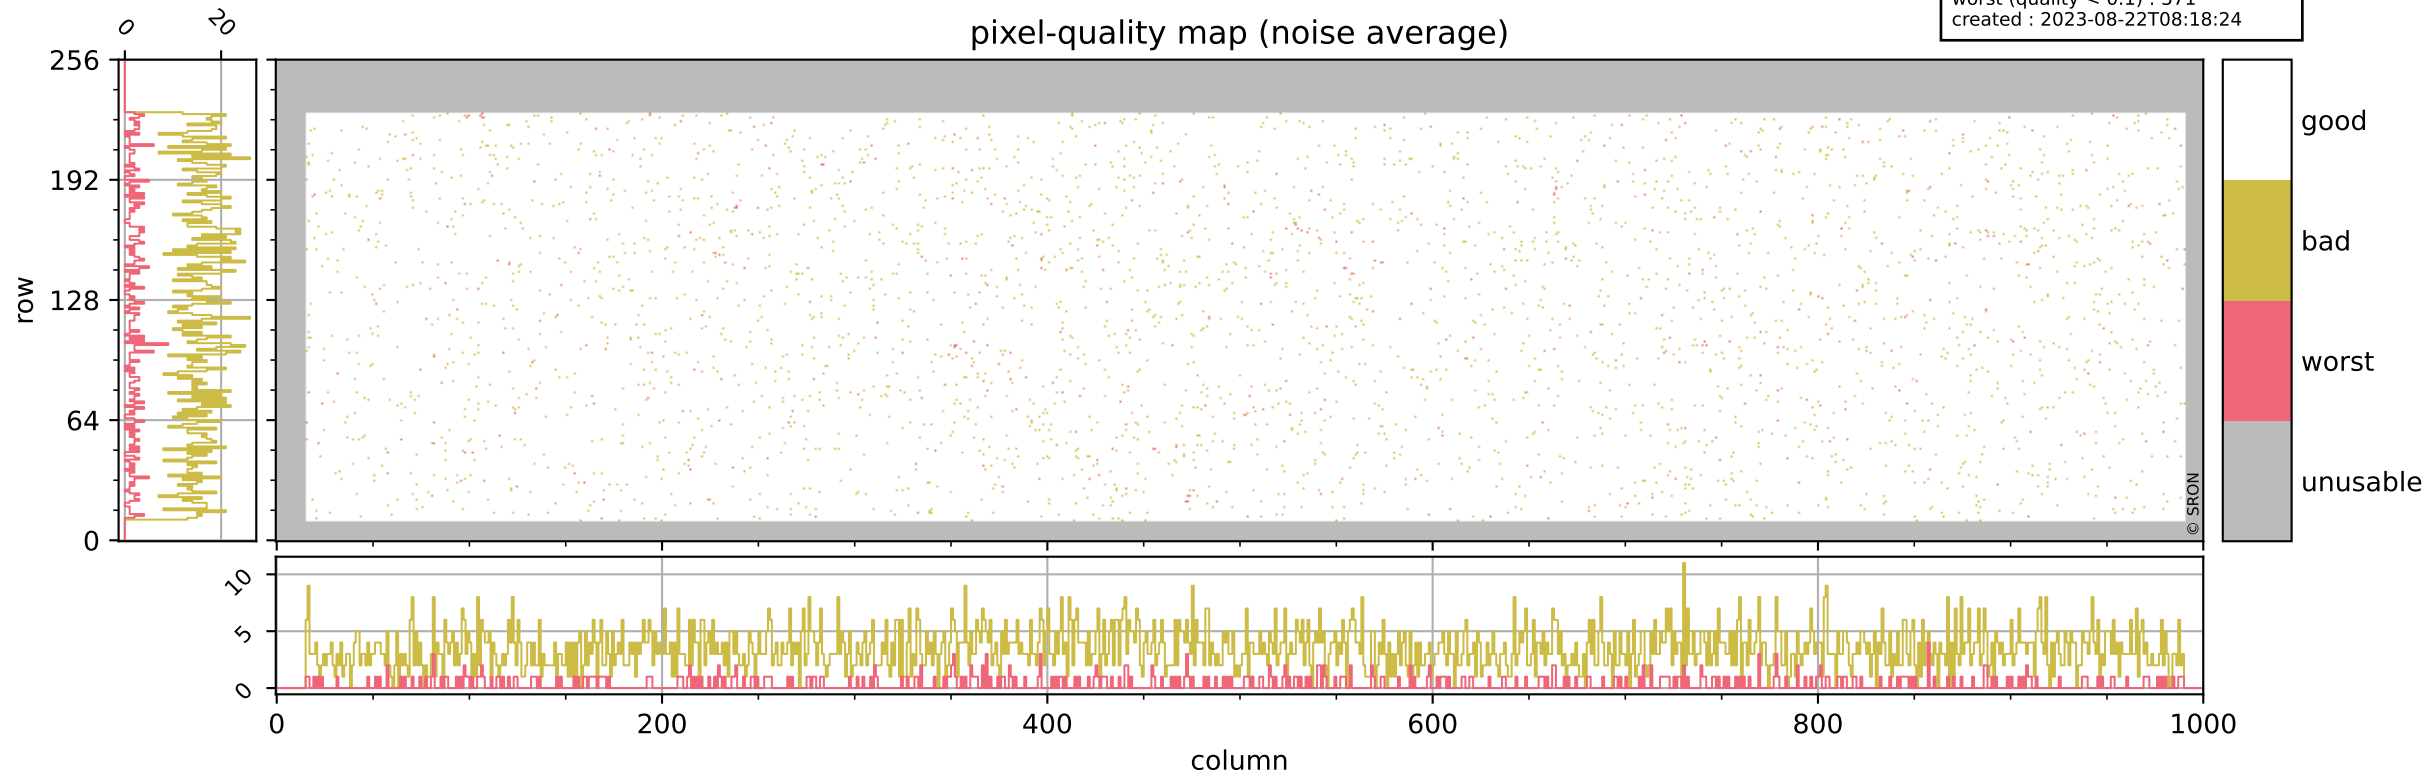

Tropomi SWIR pixel quality (official)

orbits : 20 in [17302, 17347]
coverage : 2021-02-13 / 2021-02-17
bad (quality < 0.8) : 3423
worst (quality < 0.1) : 371
created : 2023-08-22T08:18:24

pixel-quality map (noise average)