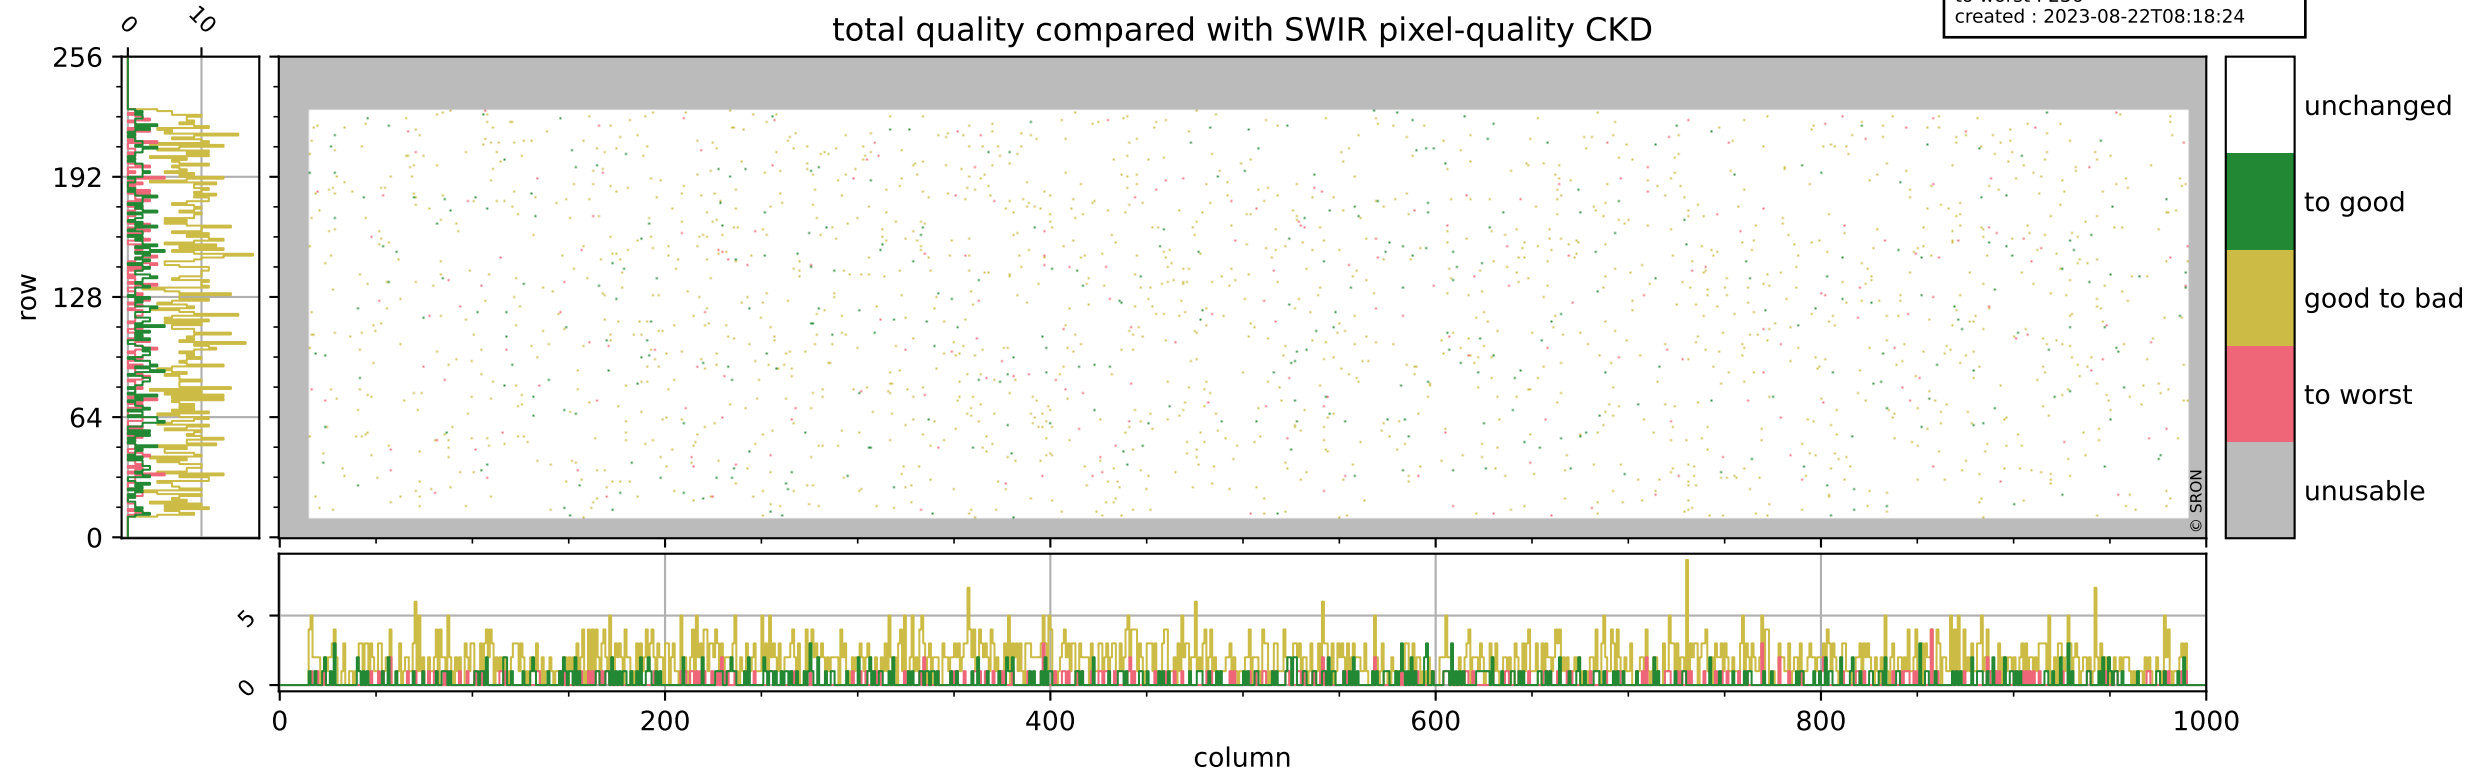

Tropomi SWIR pixel quality (official)

orbits : 20 in [17302, 17347]
coverage : 2021-02-13 / 2021-02-17
to good : 355
good to bad : 1549
to worst : 236
created : 2023-08-22T08:18:24

total quality compared with SWIR pixel-quality CKD