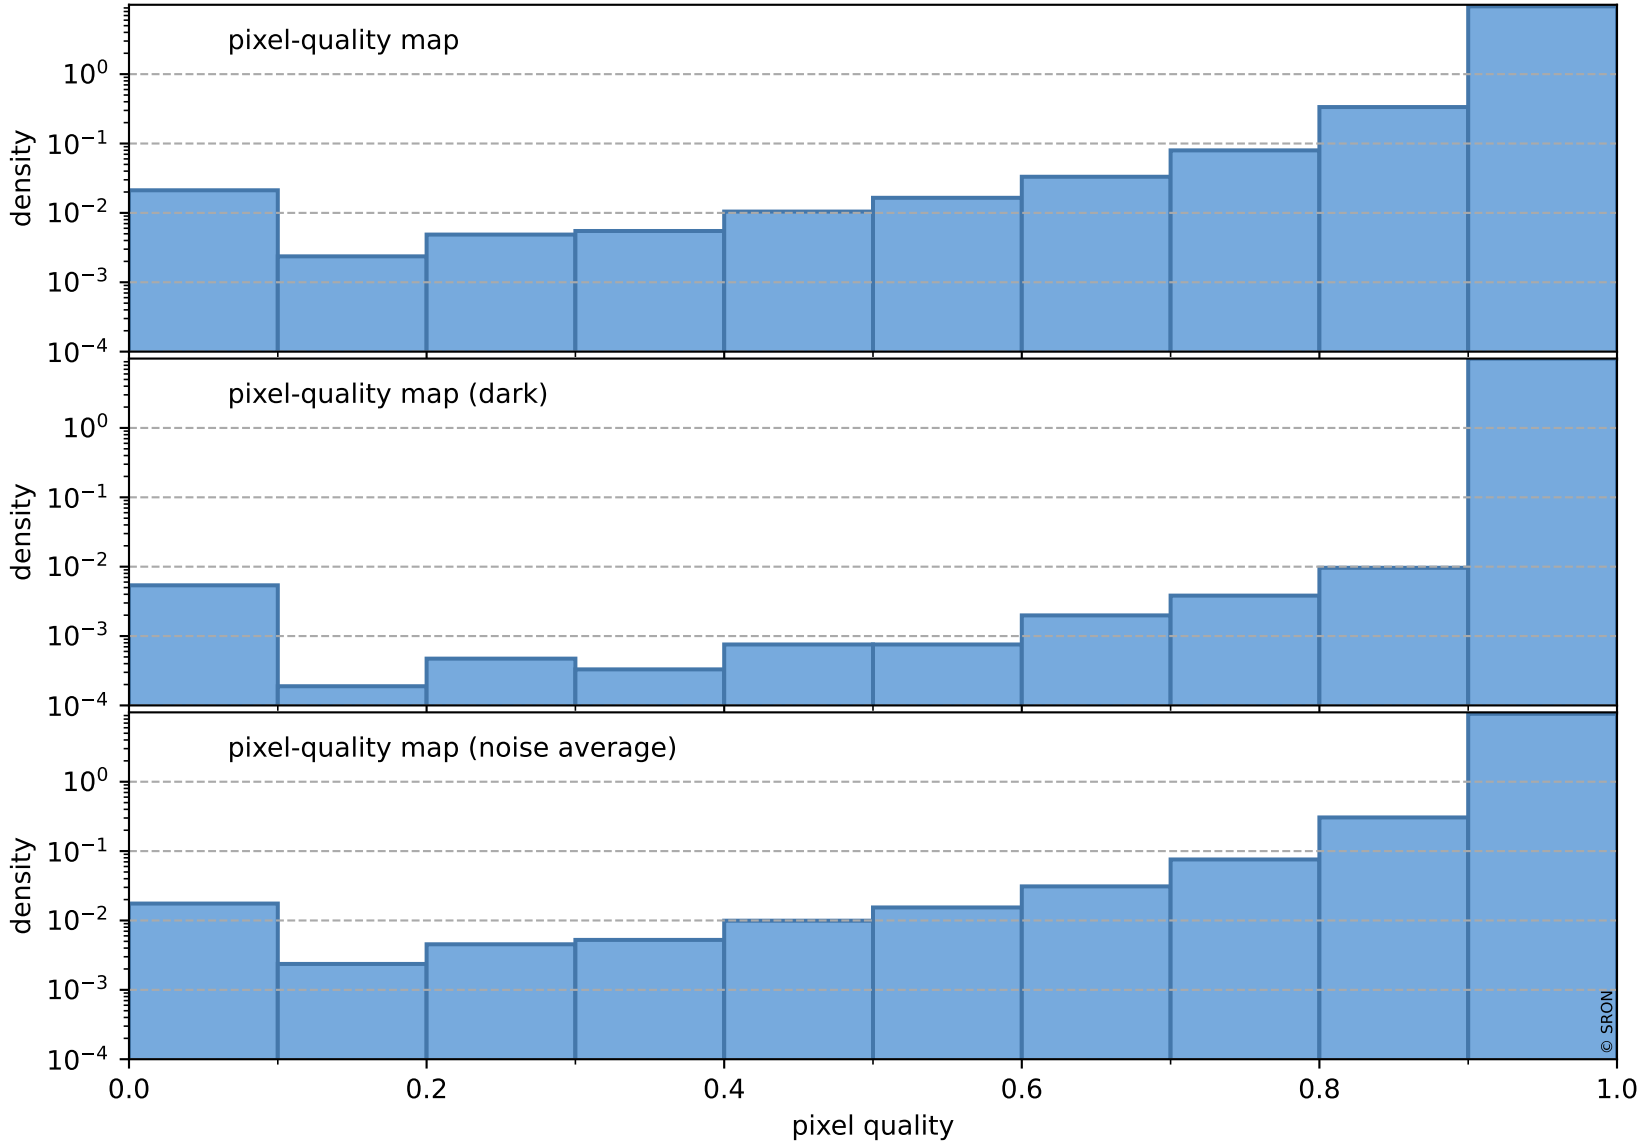

Tropomi SWIR pixel quality (official)

orbits : 20 in [17302, 17347]
coverage : 2021-02-13 / 2021-02-17
created : 2023-08-22T08:18:24

Histograms of pixel-quality