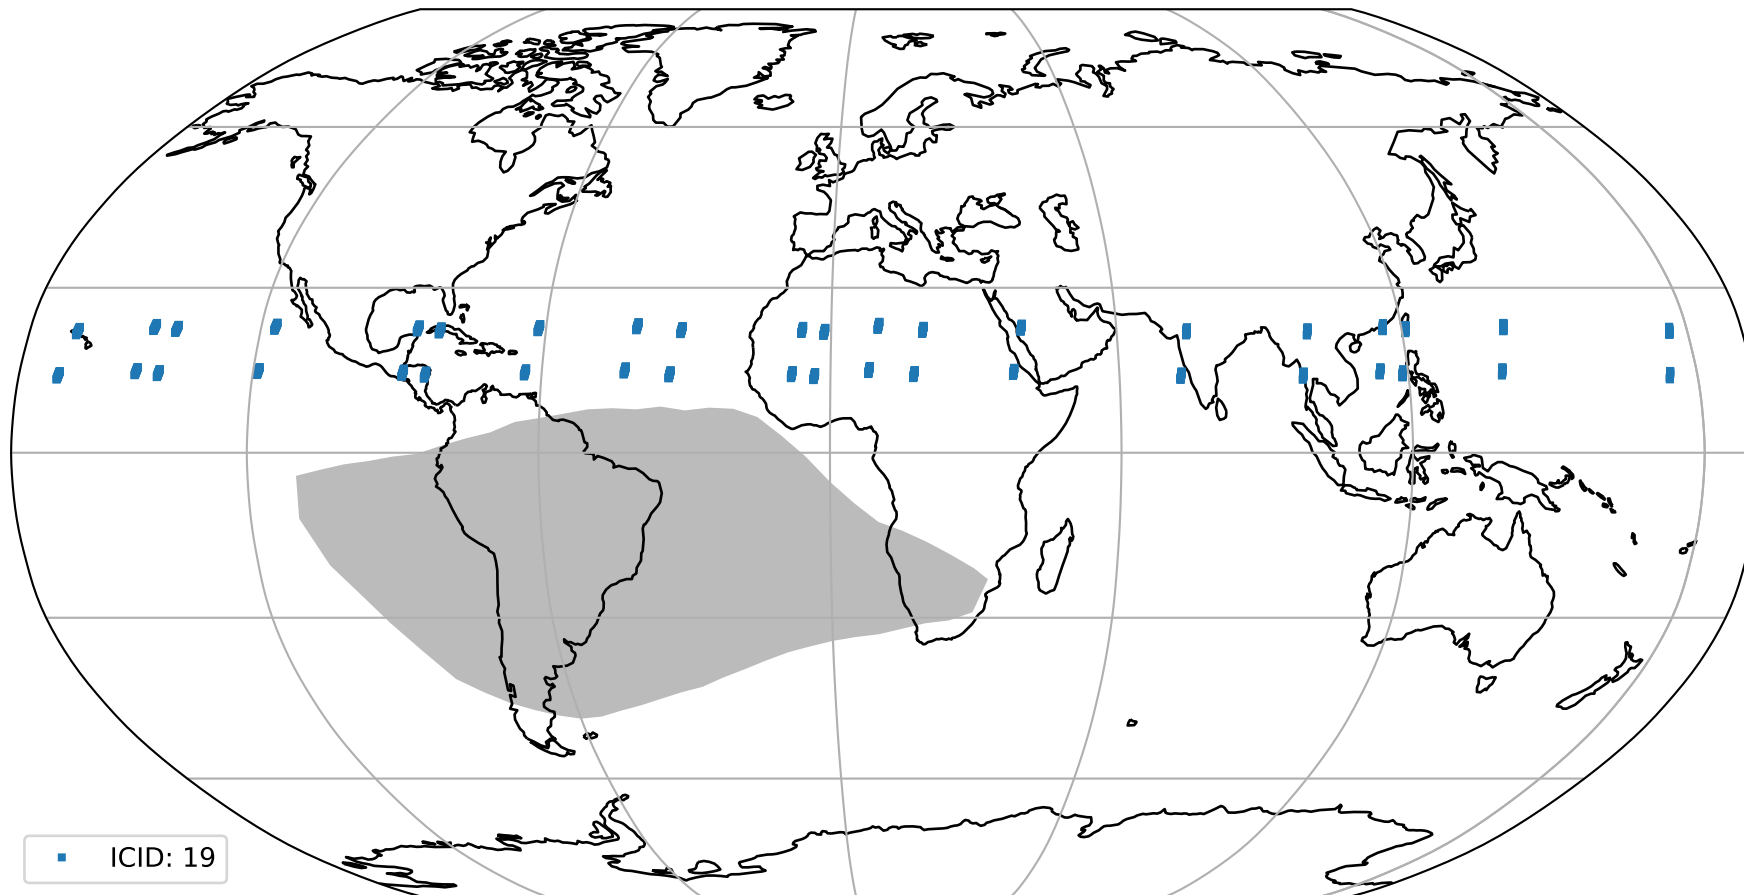

# Tropomi SWIR pixel quality (official)

orbits : 20 in [17302, 17347]  
coverage : 2021-02-13 / 2021-02-17  
created : 2023-08-22T08:18:24

## Histograms of pixel-quality

# Tropomi SWIR pixel quality (official) ground-tracks of Sentinel-5P

orbits : 20 in [17302, 17347]  
coverage : 2021-02-13 / 2021-02-17  
created : 2023-08-22T08:18:25