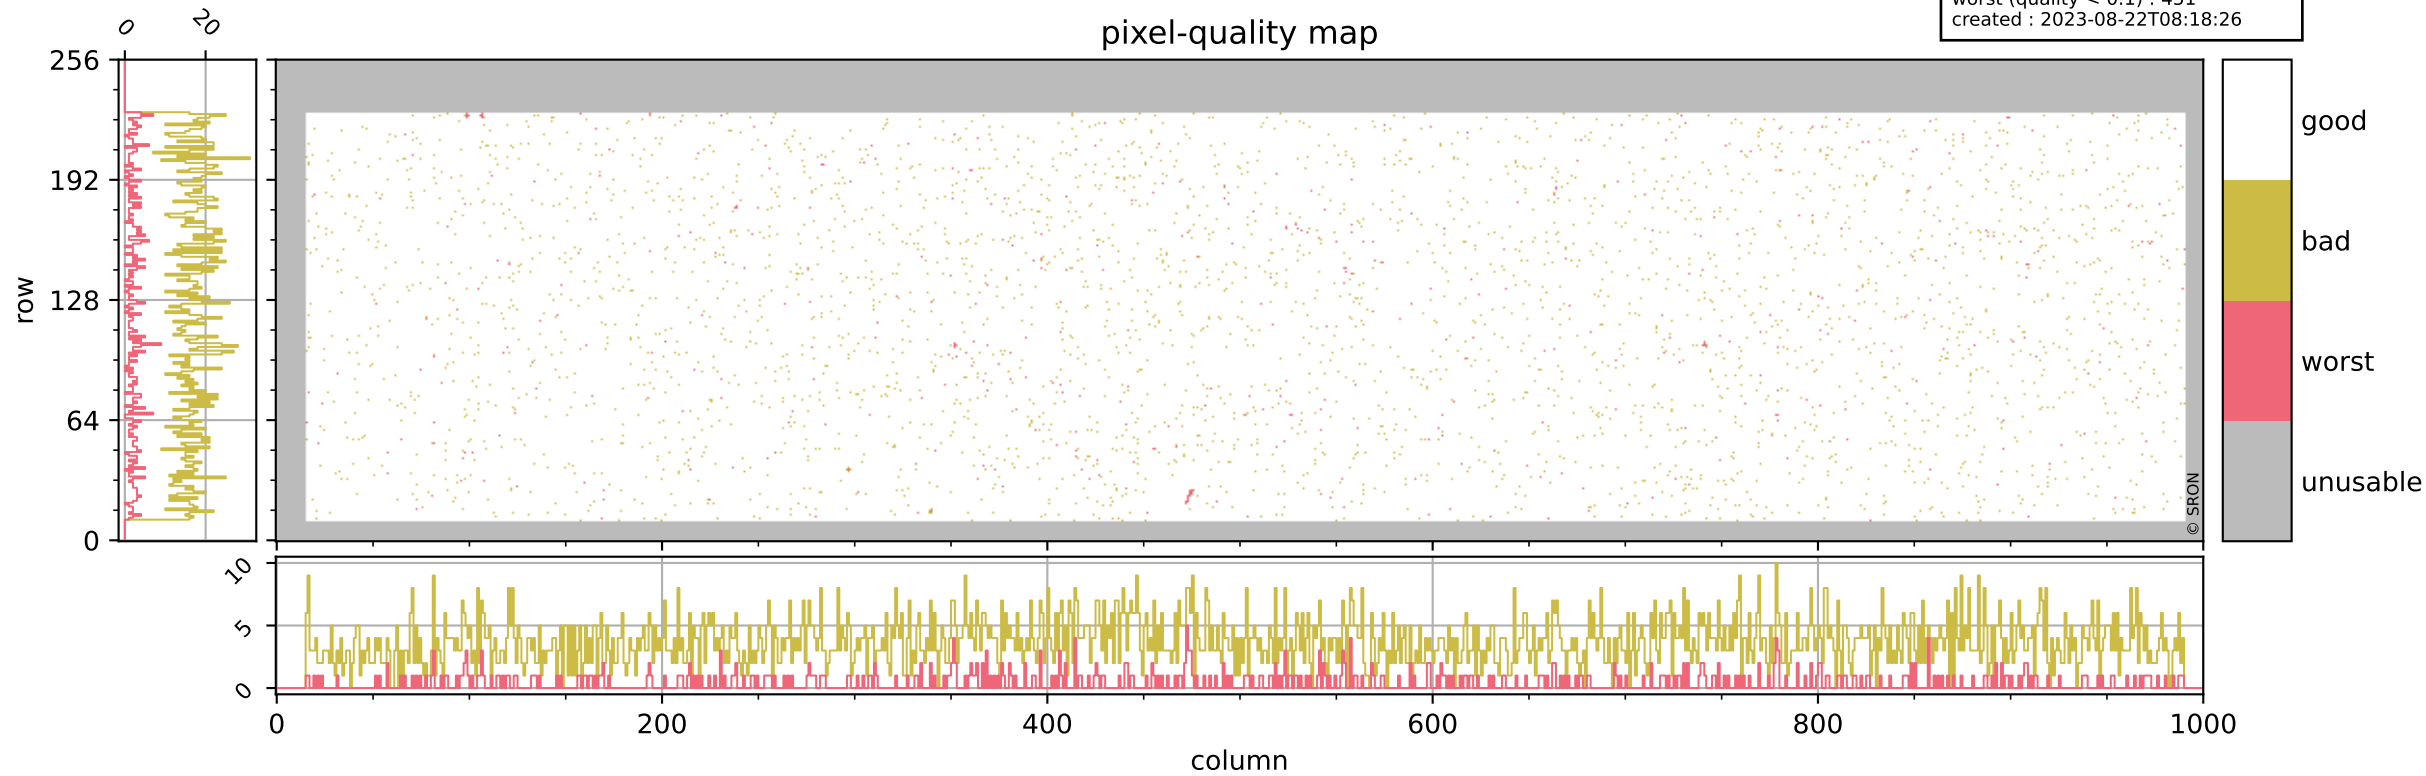

Tropomi SWIR pixel quality (official)

orbits : 19 in [17317, 17362]
coverage : 2021-02-15 / 2021-02-18
bad (quality < 0.8) : 3674
worst (quality < 0.1) : 451
created : 2023-08-22T08:18:26

pixel-quality map

Tropomi SWIR pixel quality (official)

orbits : 19 in [17317, 17362]
coverage : 2021-02-15 / 2021-02-18
bad (quality < 0.8) : 290
worst (quality < 0.1) : 115
created : 2023-08-22T08:18:26

pixel-quality map (dark)

Tropomi SWIR pixel quality (official)

orbits : 19 in [17317, 17362]
coverage : 2021-02-15 / 2021-02-18
bad (quality < 0.8) : 3416
worst (quality < 0.1) : 374
created : 2023-08-22T08:18:26

pixel-quality map (noise average)

Tropomi SWIR pixel quality (official)

orbits : 19 in [17317, 17362]
coverage : 2021-02-15 / 2021-02-18
created : 2023-08-22T08:18:27

Histograms of pixel-quality

Tropomi SWIR pixel quality (official) ground-tracks of Sentinel-5P