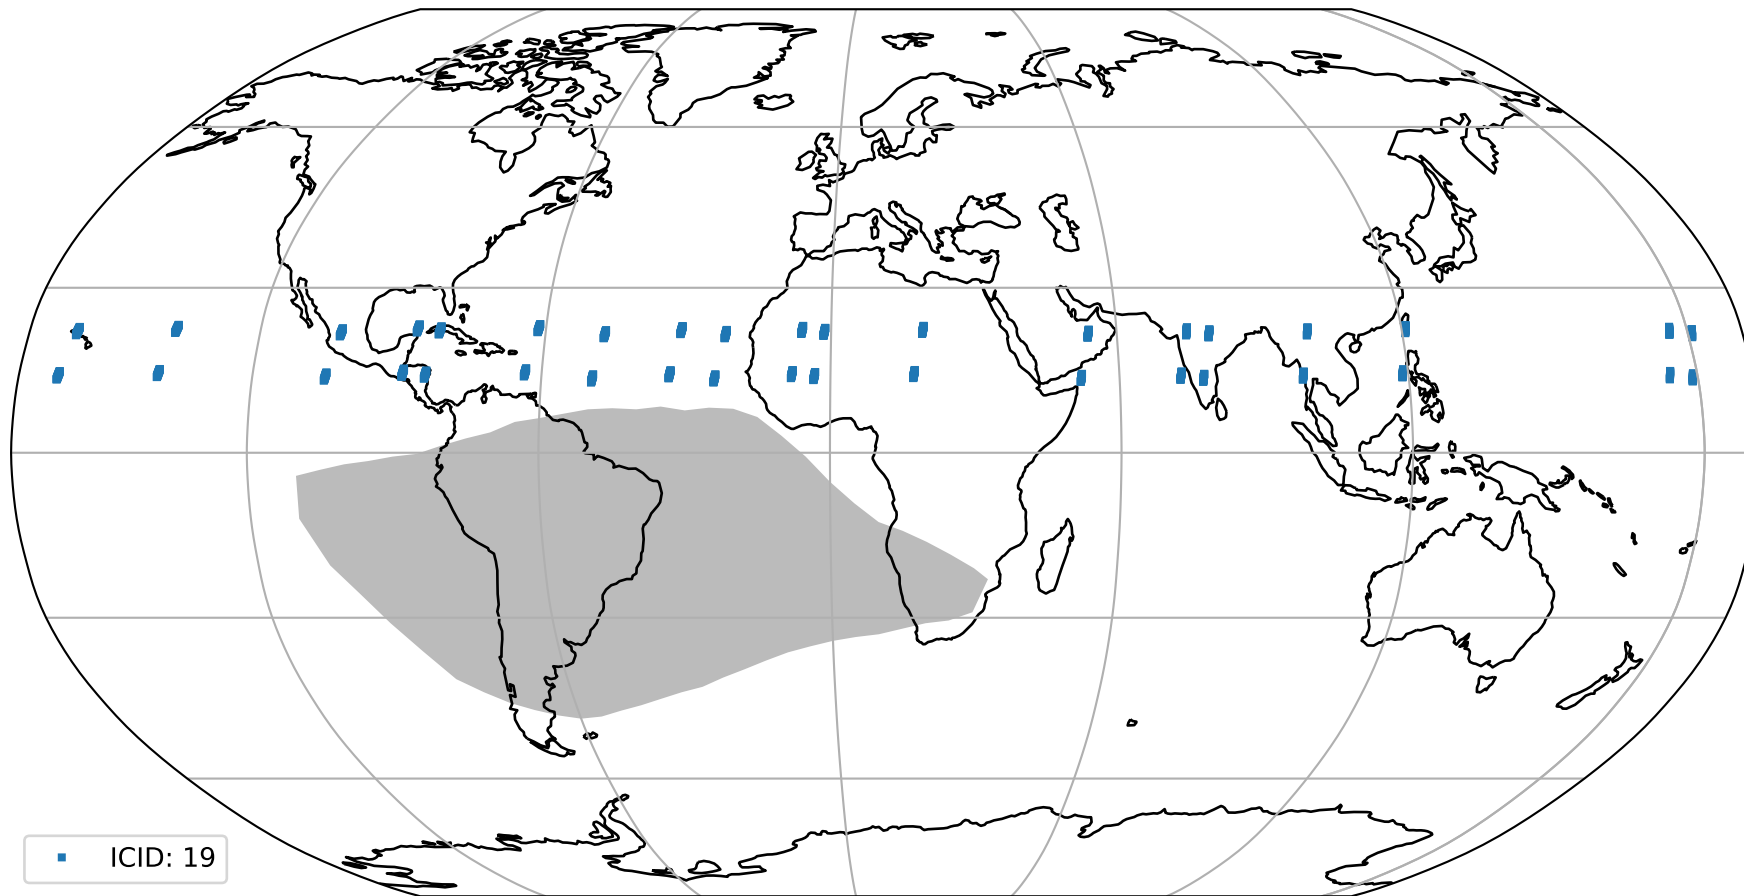

Tropomi SWIR pixel quality (official)

orbits : 19 in [17317, 17362]
coverage : 2021-02-15 / 2021-02-18
created : 2023-08-22T08:18:27

Histograms of pixel-quality

Tropomi SWIR pixel quality (official) ground-tracks of Sentinel-5P

orbits : 19 in [17317, 17362]
coverage : 2021-02-15 / 2021-02-18
created : 2023-08-22T08:18:27

Tropomi SWIR pixel quality (official)

orbits : [2827, 17362]
coverage : 2018-04-30 / 2021-02-18
created : 2023-08-22T08:18:27