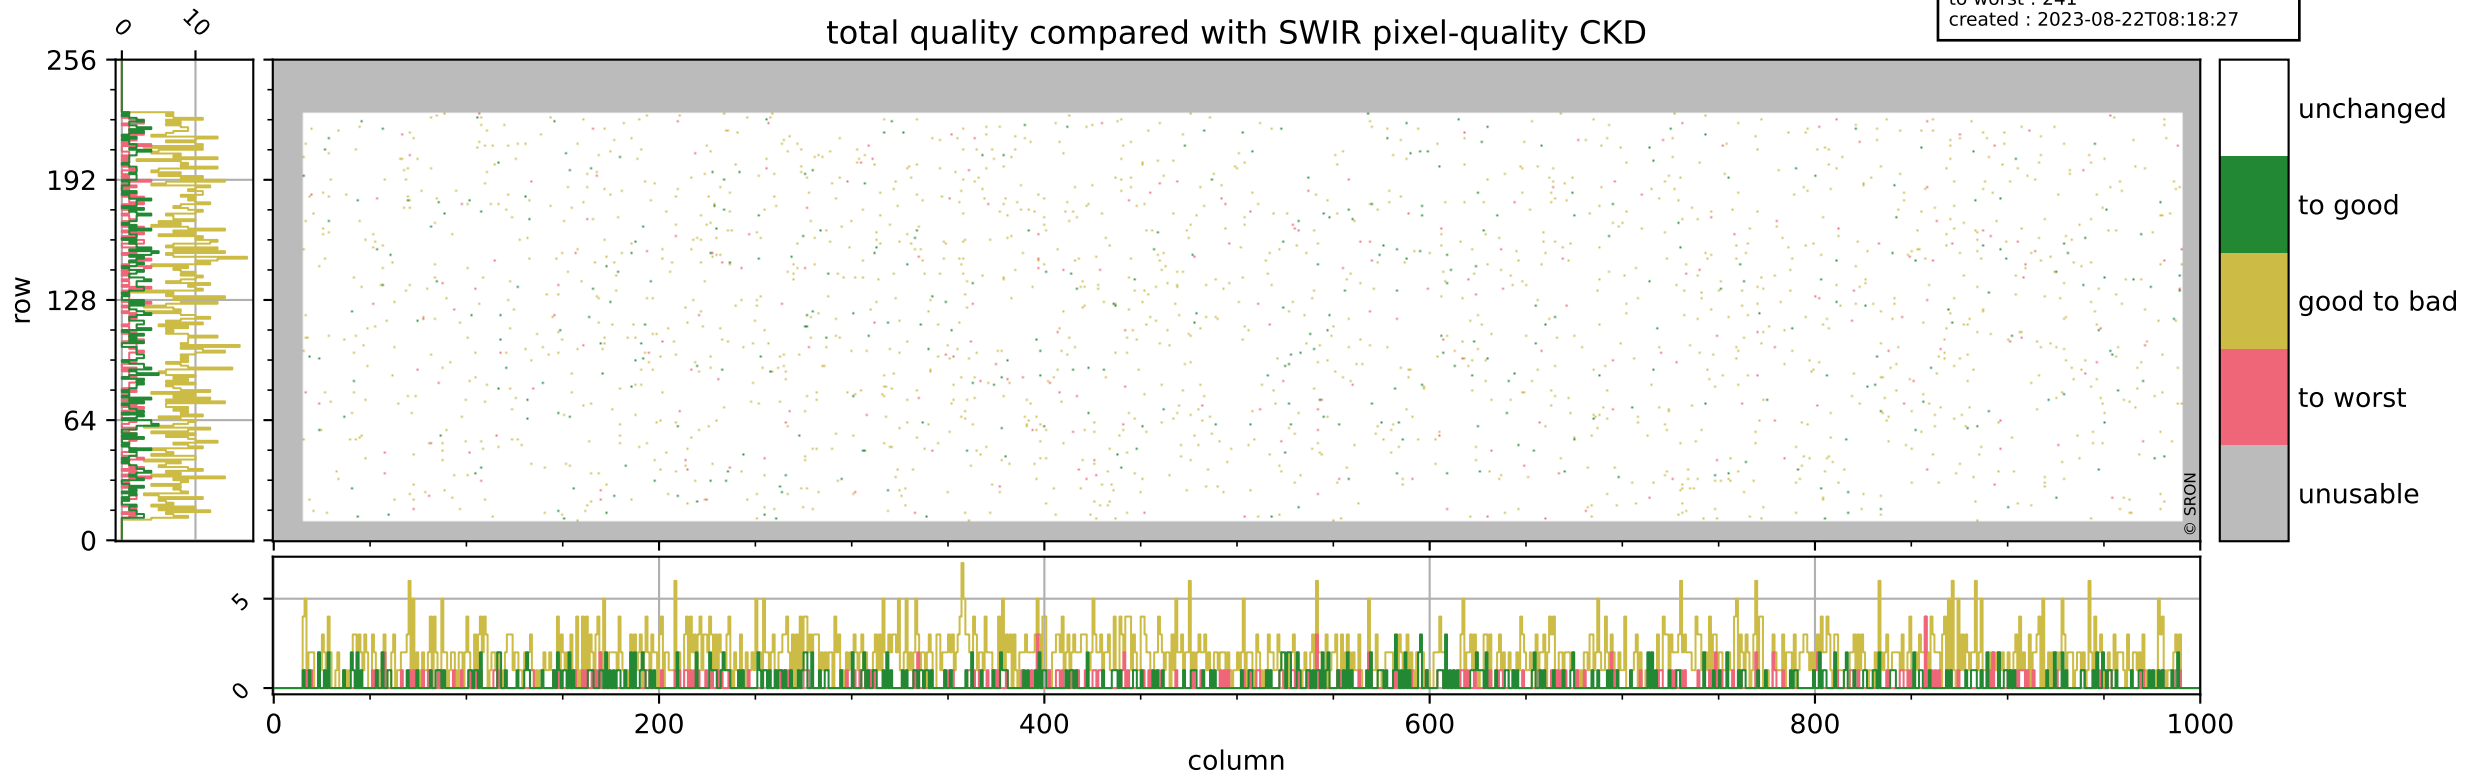

Tropomi SWIR pixel quality (official)

orbits : 19 in [17317, 17362]
coverage : 2021-02-15 / 2021-02-18
bad (quality < 0.8) : 3416
worst (quality < 0.1) : 374
created : 2023-08-22T08:18:26

pixel-quality map (noise average)

Tropomi SWIR pixel quality (official)

orbits : 19 in [17317, 17362]
coverage : 2021-02-15 / 2021-02-18
to good : 361
good to bad : 1550
to worst : 241
created : 2023-08-22T08:18:27

total quality compared with SWIR pixel-quality CKD

Tropomi SWIR pixel quality (official)

orbits : 19 in [17317, 17362]
coverage : 2021-02-15 / 2021-02-18
created : 2023-08-22T08:18:27

Histograms of pixel-quality

Tropomi SWIR pixel quality (official) ground-tracks of Sentinel-5P

orbits : 19 in [17317, 17362]
coverage : 2021-02-15 / 2021-02-18
created : 2023-08-22T08:18:27

Tropomi SWIR pixel quality (official)

orbits : [2827, 17362]
coverage : 2018-04-30 / 2021-02-18
created : 2023-08-22T08:18:27