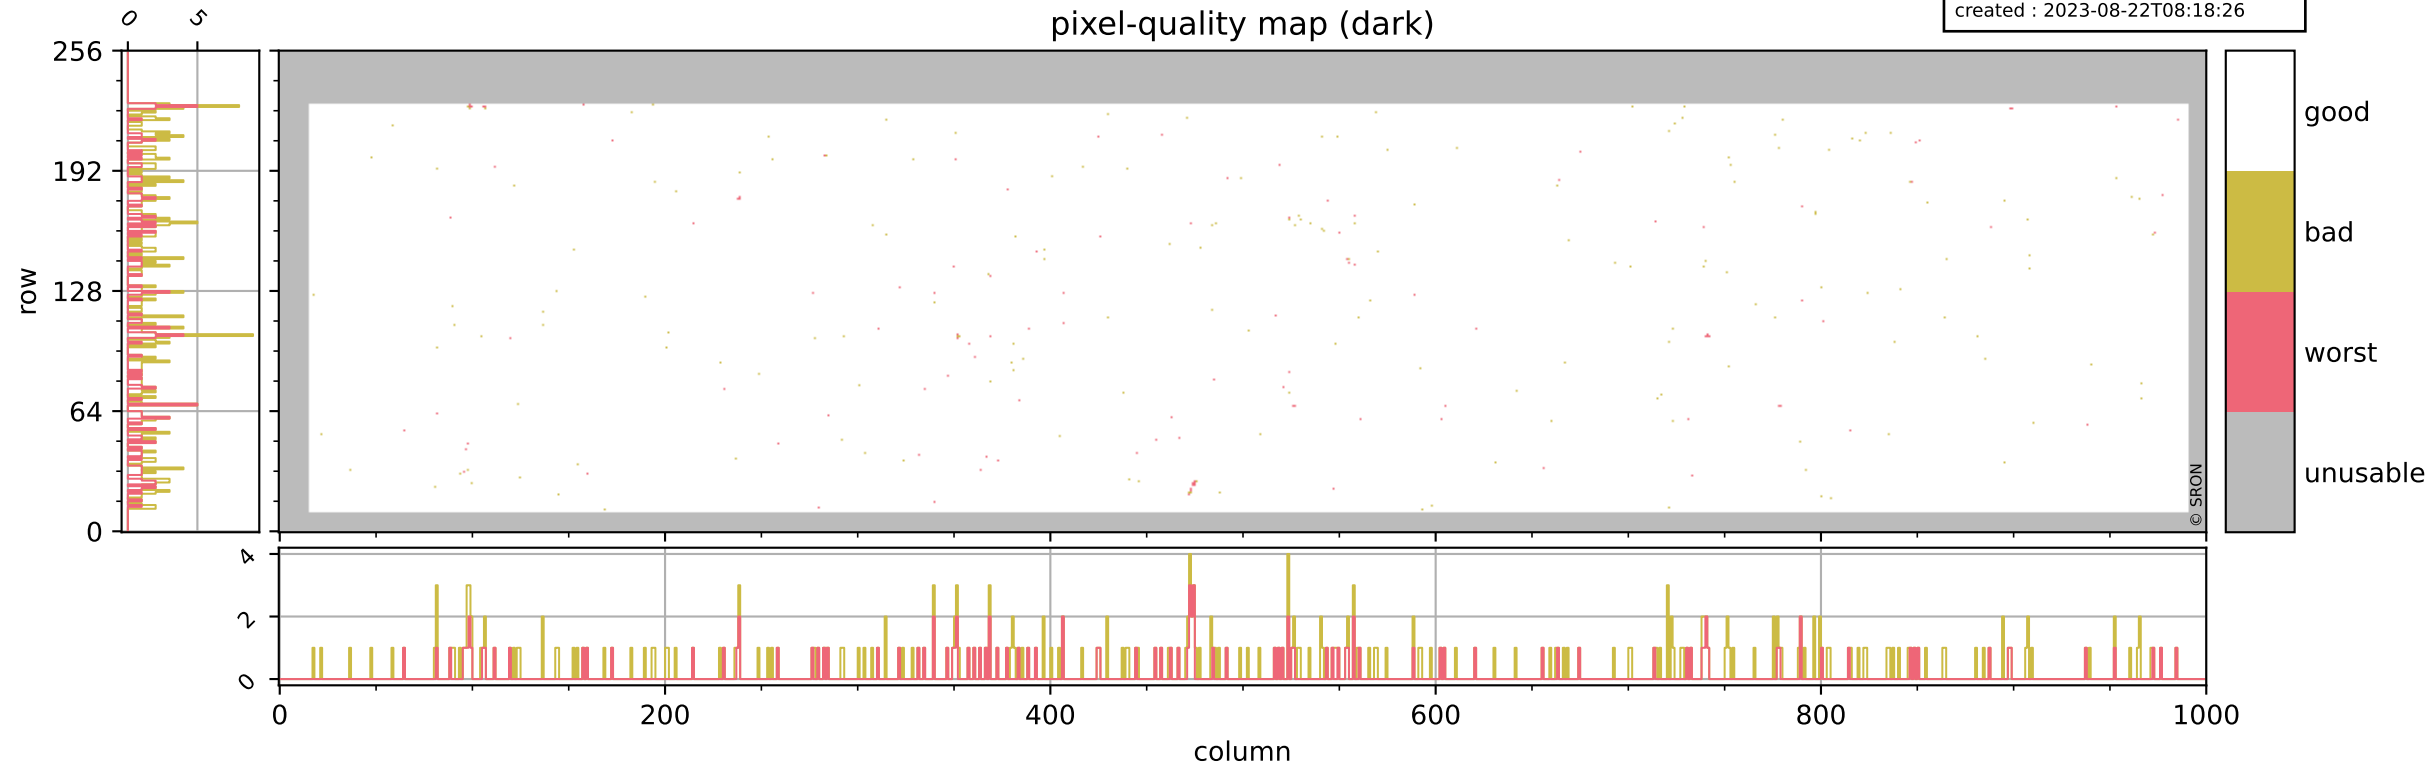

Tropomi SWIR pixel quality (official)

orbits : 19 in [17317, 17362]
coverage : 2021-02-15 / 2021-02-18
bad (quality < 0.8) : 3674
worst (quality < 0.1) : 451
created : 2023-08-22T08:18:26

pixel-quality map

Tropomi SWIR pixel quality (official)

orbits : 19 in [17317, 17362]
coverage : 2021-02-15 / 2021-02-18
bad (quality < 0.8) : 290
worst (quality < 0.1) : 115
created : 2023-08-22T08:18:26

pixel-quality map (dark)

Tropomi SWIR pixel quality (official)

orbits : 19 in [17317, 17362]
coverage : 2021-02-15 / 2021-02-18
bad (quality < 0.8) : 3416
worst (quality < 0.1) : 374
created : 2023-08-22T08:18:26

pixel-quality map (noise average)

Tropomi SWIR pixel quality (official)

orbits : 19 in [17317, 17362]
coverage : 2021-02-15 / 2021-02-18
created : 2023-08-22T08:18:27

Histograms of pixel-quality

Tropomi SWIR pixel quality (official) ground-tracks of Sentinel-5P