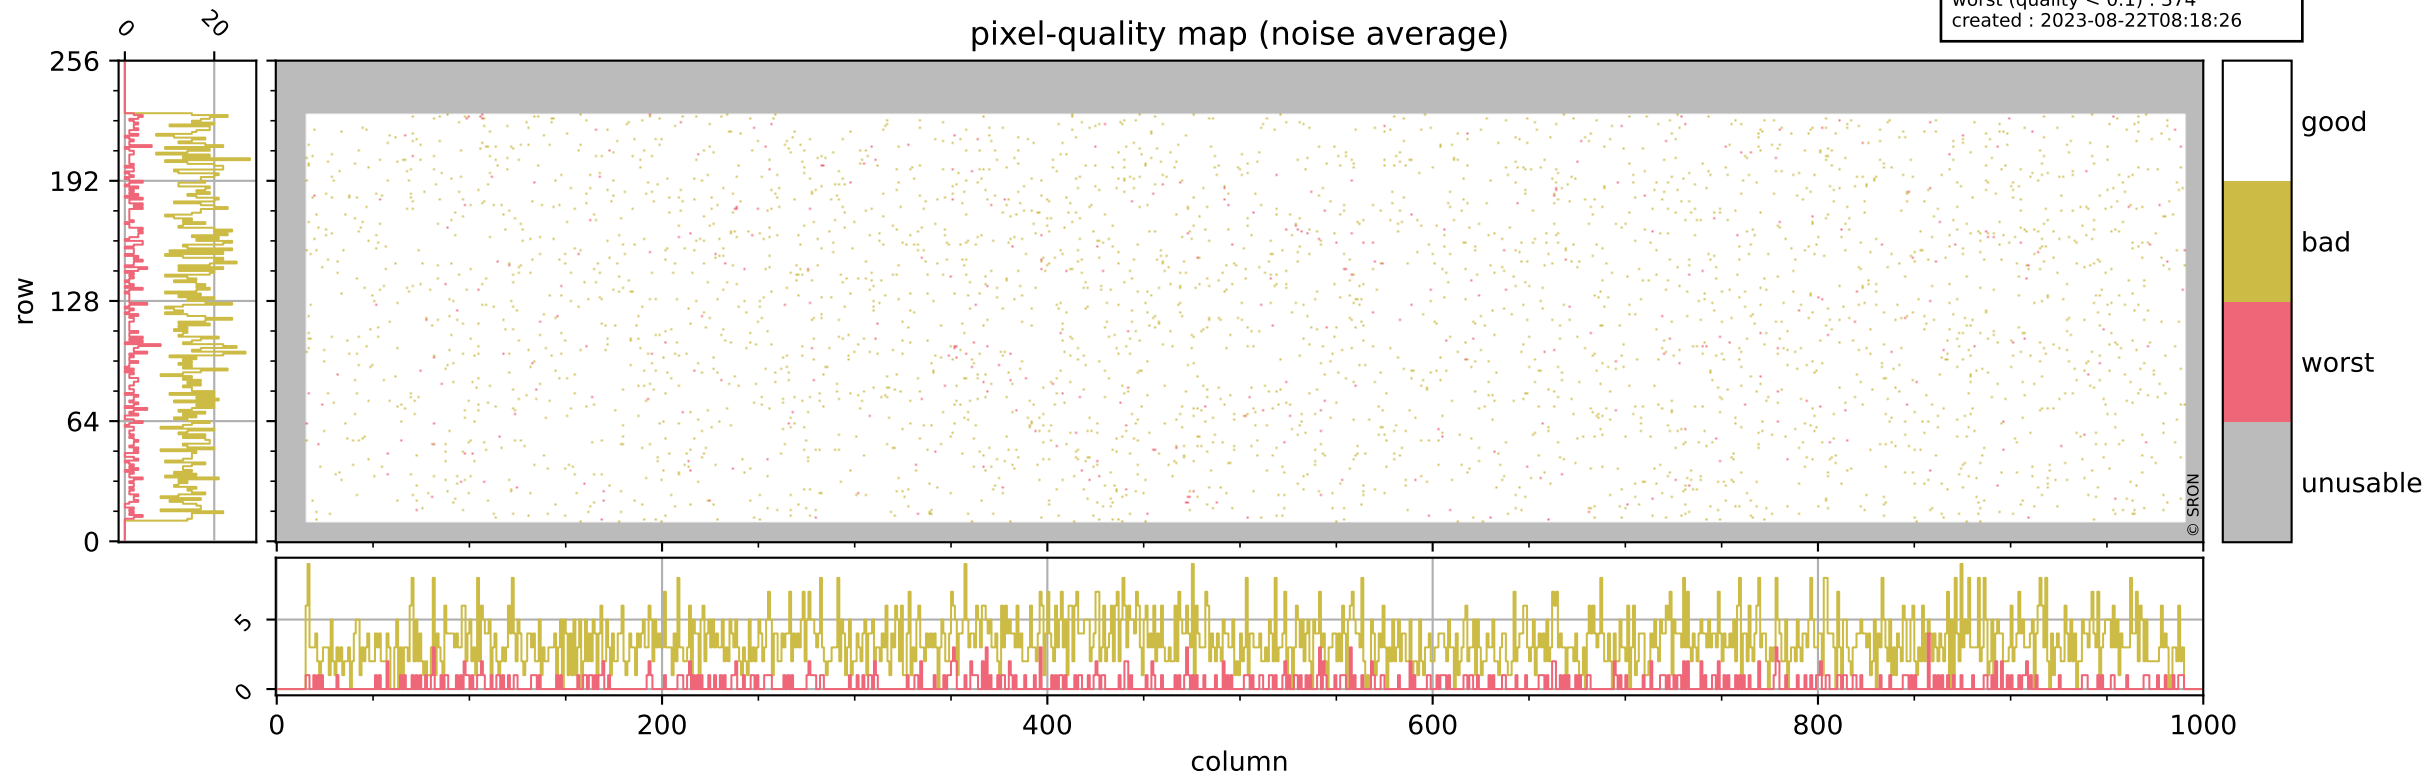

Tropomi SWIR pixel quality (official)

orbits : 19 in [17317, 17362]
coverage : 2021-02-15 / 2021-02-18
bad (quality < 0.8) : 290
worst (quality < 0.1) : 115
created : 2023-08-22T08:18:26

pixel-quality map (dark)

Tropomi SWIR pixel quality (official)

orbits : 19 in [17317, 17362]
coverage : 2021-02-15 / 2021-02-18
bad (quality < 0.8) : 3416
worst (quality < 0.1) : 374
created : 2023-08-22T08:18:26

pixel-quality map (noise average)

Tropomi SWIR pixel quality (official)

orbits : 19 in [17317, 17362]
coverage : 2021-02-15 / 2021-02-18
to good : 361
good to bad : 1550
to worst : 241
created : 2023-08-22T08:18:27

total quality compared with SWIR pixel-quality CKD

Tropomi SWIR pixel quality (official)

orbits : 19 in [17317, 17362]
coverage : 2021-02-15 / 2021-02-18
created : 2023-08-22T08:18:27

Histograms of pixel-quality

Tropomi SWIR pixel quality (official) ground-tracks of Sentinel-5P