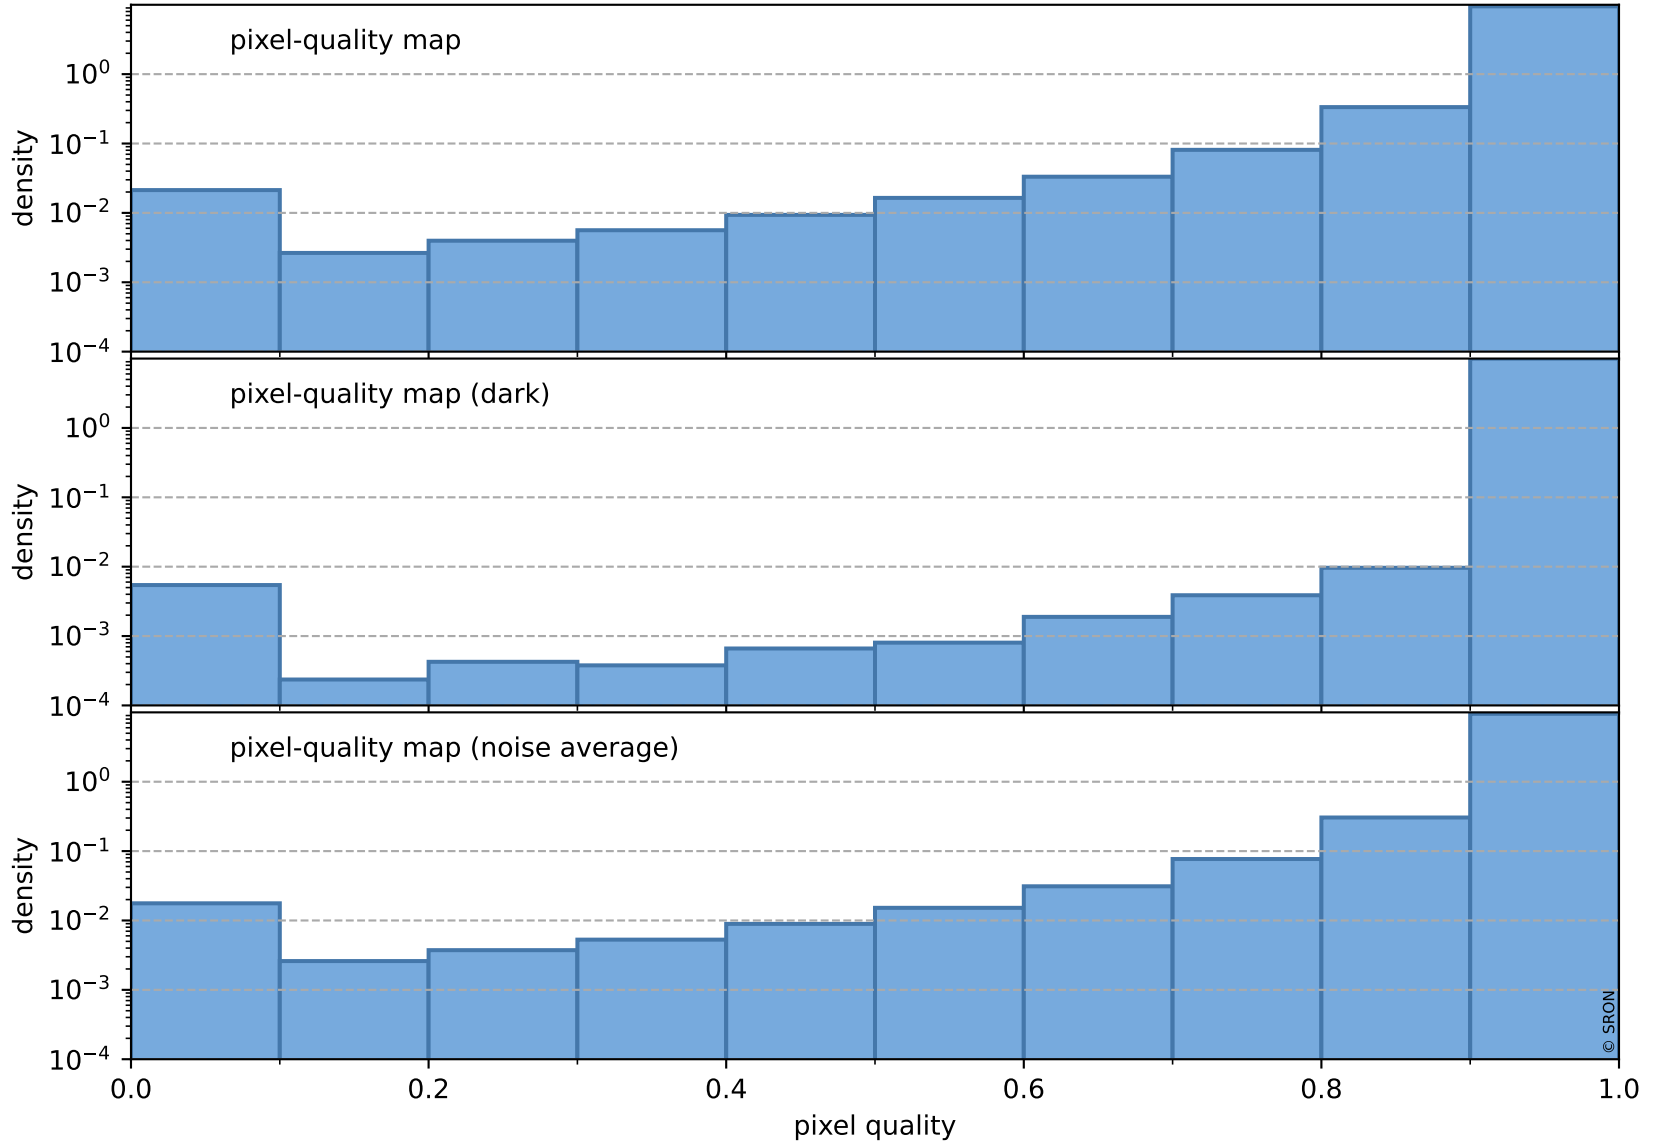

Tropomi SWIR pixel quality (official)

orbits : 19 in [17317, 17362]
coverage : 2021-02-15 / 2021-02-18
to good : 361
good to bad : 1550
to worst : 241
created : 2023-08-22T08:18:27

total quality compared with SWIR pixel-quality CKD

Tropomi SWIR pixel quality (official)

orbits : 19 in [17317, 17362]
coverage : 2021-02-15 / 2021-02-18
created : 2023-08-22T08:18:27

Histograms of pixel-quality

Tropomi SWIR pixel quality (official) ground-tracks of Sentinel-5P

orbits : 19 in [17317, 17362]
coverage : 2021-02-15 / 2021-02-18
created : 2023-08-22T08:18:27

Tropomi SWIR pixel quality (official)

orbits : [2827, 17362]
coverage : 2018-04-30 / 2021-02-18
created : 2023-08-22T08:18:27