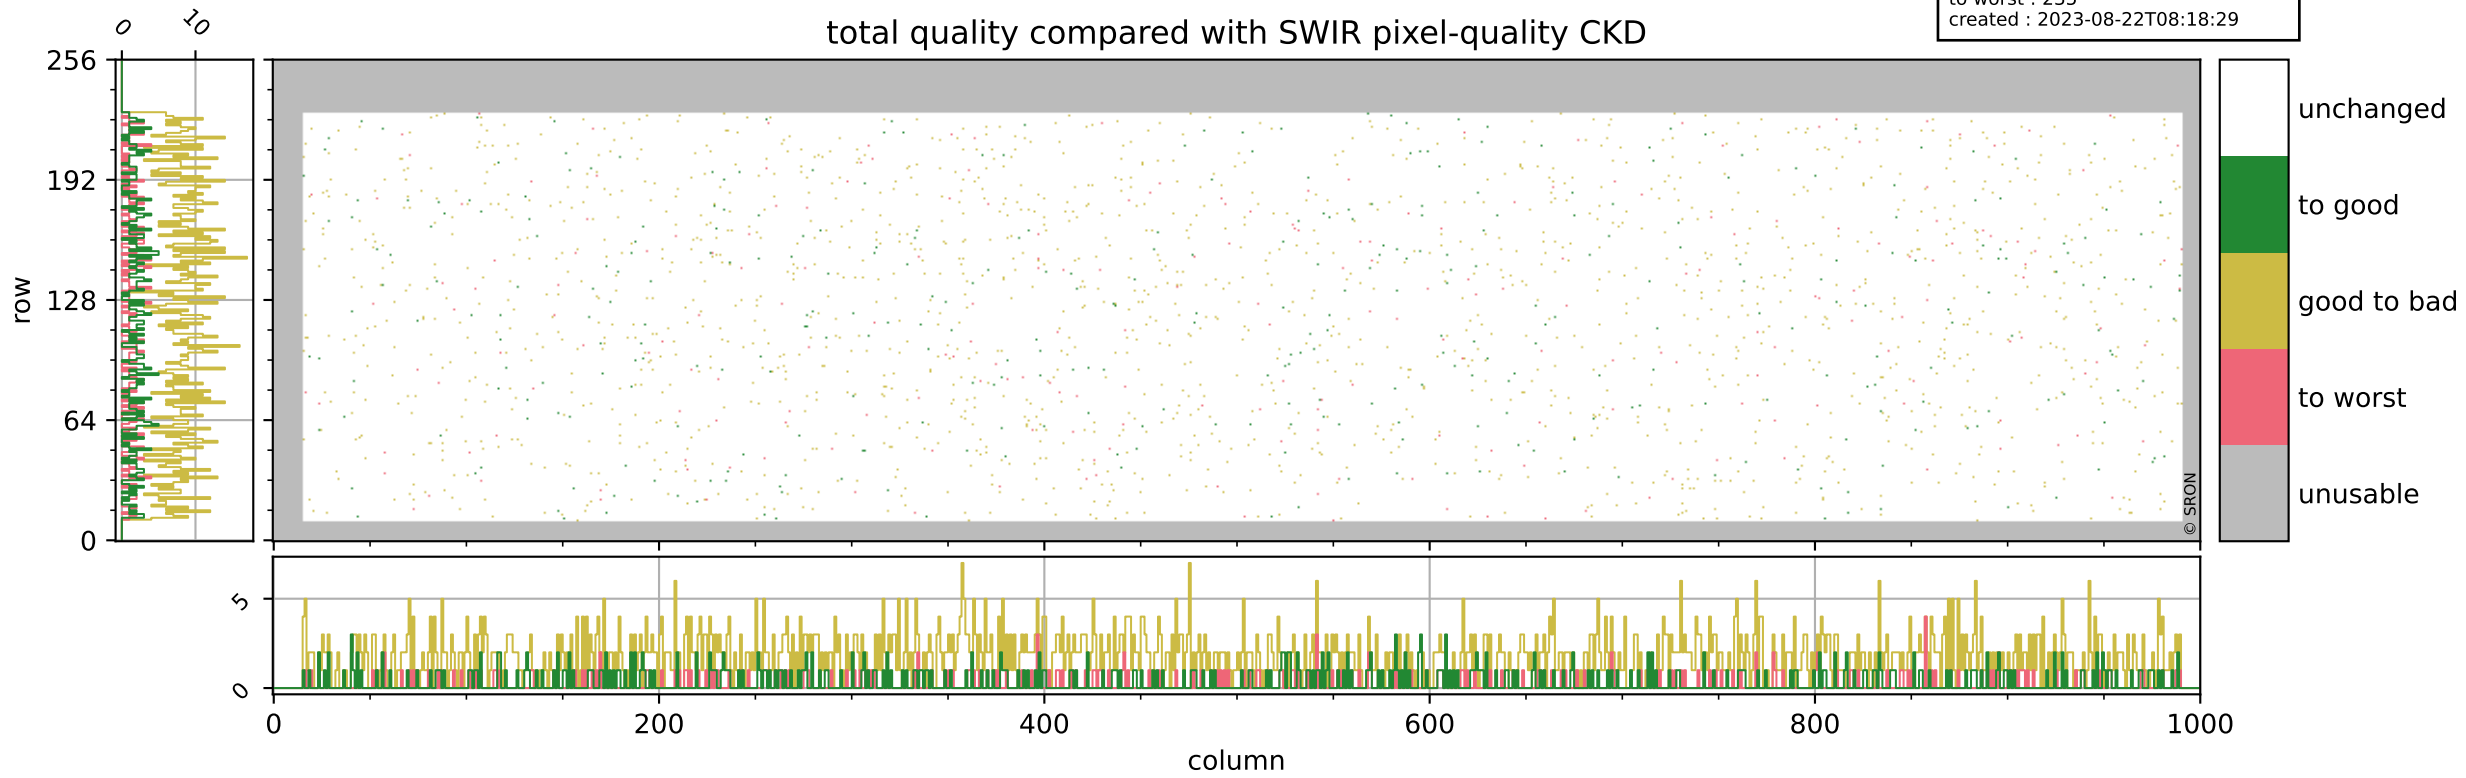

Tropomi SWIR pixel quality (official)

orbits : 20 in [17332, 17377]
coverage : 2021-02-16 / 2021-02-19
bad (quality < 0.8) : 289
worst (quality < 0.1) : 115
created : 2023-08-22T08:18:28

Tropomi SWIR pixel quality (official)

orbits : 20 in [17332, 17377]
coverage : 2021-02-16 / 2021-02-19
bad (quality < 0.8) : 3414
worst (quality < 0.1) : 370
created : 2023-08-22T08:18:29

pixel-quality map (noise average)

Tropomi SWIR pixel quality (official)

orbits : 20 in [17332, 17377]
coverage : 2021-02-16 / 2021-02-19
to good : 365
good to bad : 1557
to worst : 235
created : 2023-08-22T08:18:29

total quality compared with SWIR pixel-quality CKD

Tropomi SWIR pixel quality (official)

orbits : 20 in [17332, 17377]
coverage : 2021-02-16 / 2021-02-19
created : 2023-08-22T08:18:29

Histograms of pixel-quality

Tropomi SWIR pixel quality (official) ground-tracks of Sentinel-5P

orbits : 20 in [17332, 17377]
coverage : 2021-02-16 / 2021-02-19
created : 2023-08-22T08:18:29