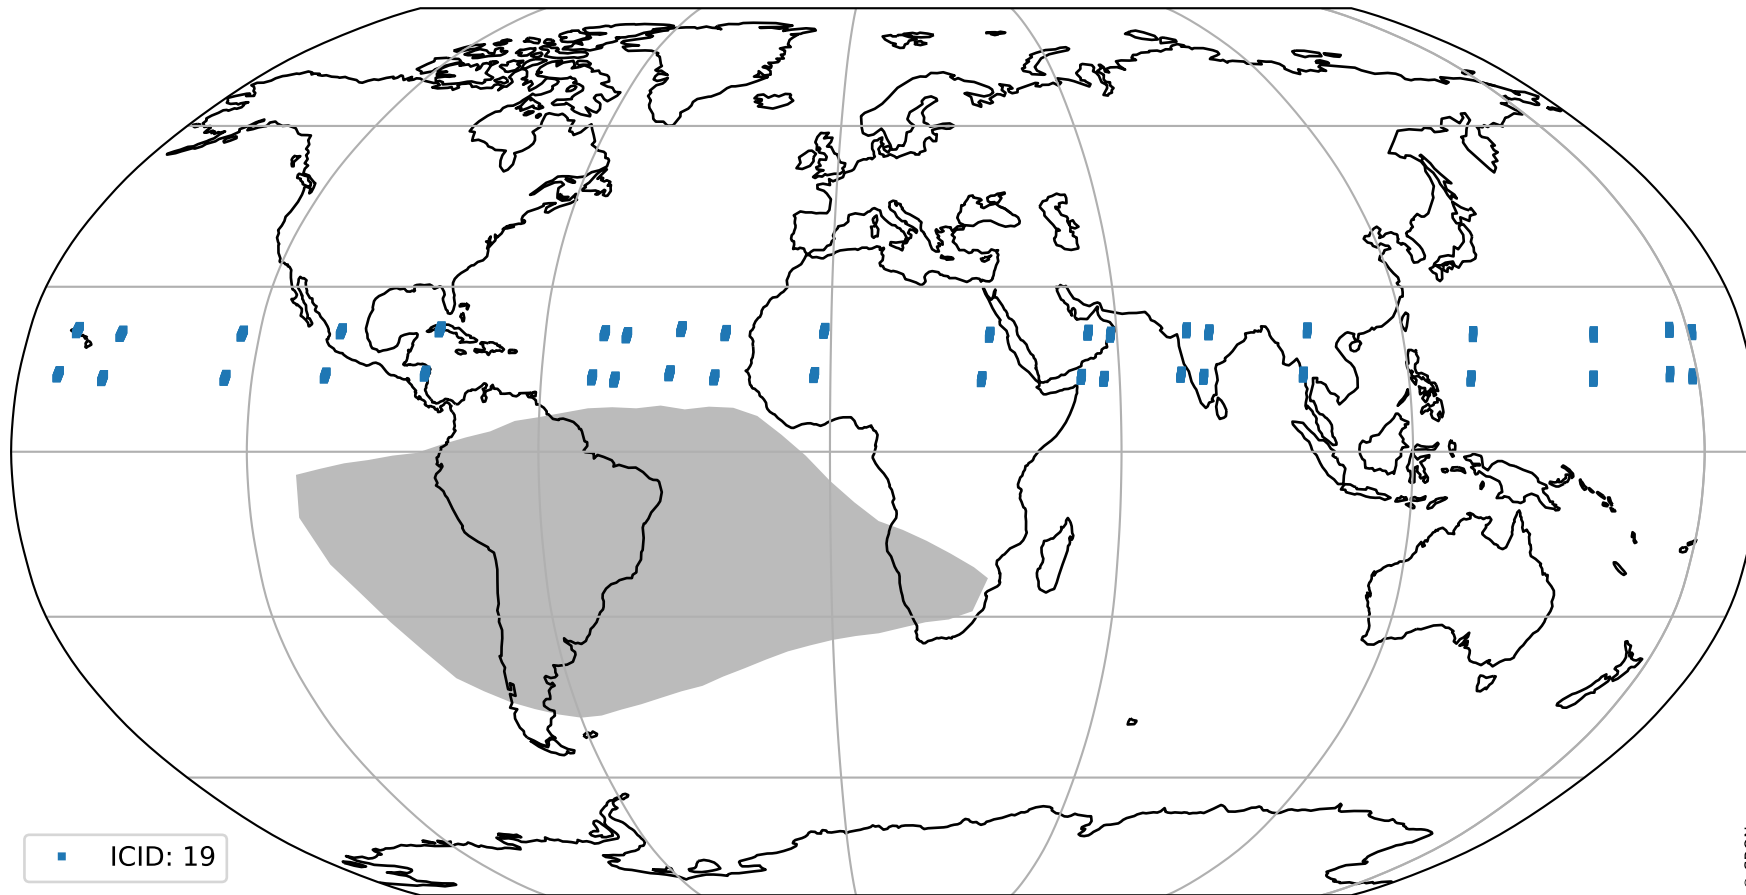

orbits : 20 in [17332, 17377]
coverage : 2021-02-16 / 2021-02-19
bad (quality < 0.8) : 3414
worst (quality < 0.1) : 370
created : 2023-08-22T08:18:29

pixel-quality map (noise average)

Tropomi SWIR pixel quality (official)

orbits : 20 in [17332, 17377]
coverage : 2021-02-16 / 2021-02-19
to good : 365
good to bad : 1557
to worst : 235
created : 2023-08-22T08:18:29

total quality compared with SWIR pixel-quality CKD

Tropomi SWIR pixel quality (official)

orbits : 20 in [17332, 17377]
coverage : 2021-02-16 / 2021-02-19
created : 2023-08-22T08:18:29

Histograms of pixel-quality

Tropomi SWIR pixel quality (official) ground-tracks of Sentinel-5P

orbits : 20 in [17332, 17377]
coverage : 2021-02-16 / 2021-02-19
created : 2023-08-22T08:18:29

Tropomi SWIR pixel quality (official)

orbits : [2827, 17377]
coverage : 2018-04-30 / 2021-02-19
created : 2023-08-22T08:18:30

trend of pixel quality & temperatures