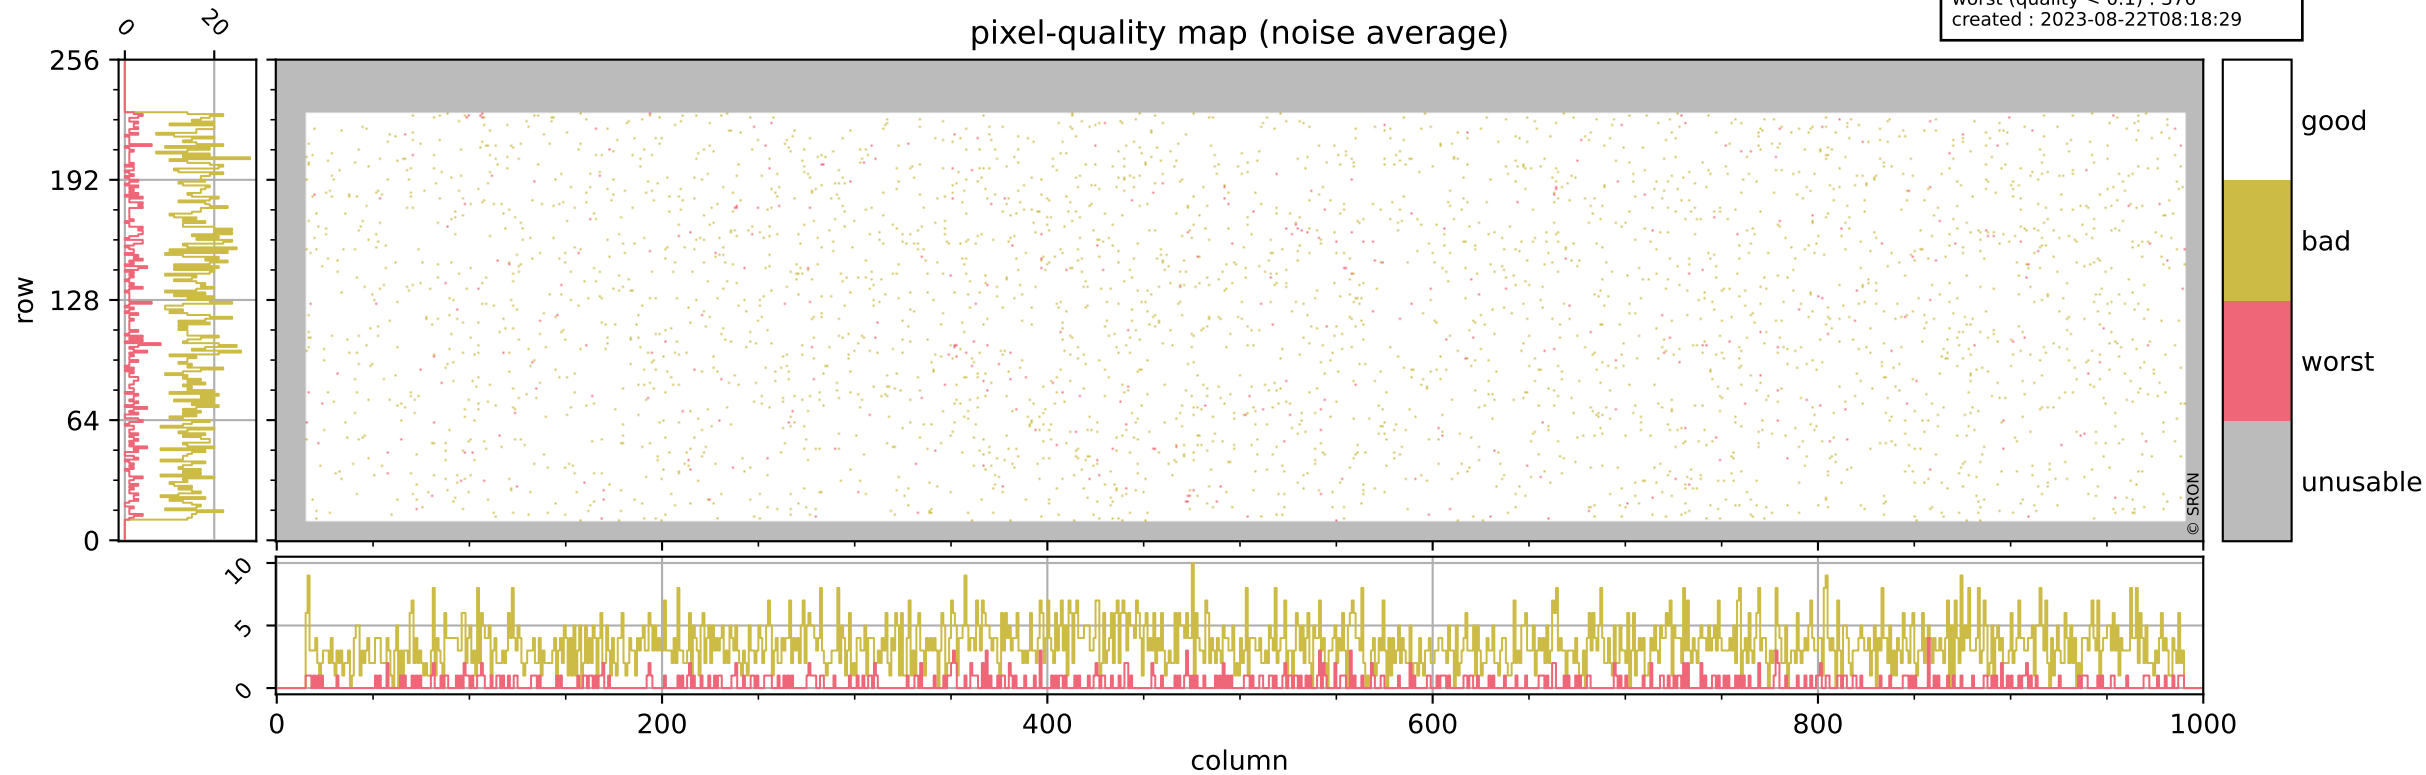

Tropomi SWIR pixel quality (official)

orbits : 20 in [17332, 17377]
coverage : 2021-02-16 / 2021-02-19
bad (quality < 0.8) : 289
worst (quality < 0.1) : 115
created : 2023-08-22T08:18:28

Tropomi SWIR pixel quality (official)

orbits : 20 in [17332, 17377]
coverage : 2021-02-16 / 2021-02-19
bad (quality < 0.8) : 3414
worst (quality < 0.1) : 370
created : 2023-08-22T08:18:29

pixel-quality map (noise average)

Tropomi SWIR pixel quality (official)

orbits : 20 in [17332, 17377]
coverage : 2021-02-16 / 2021-02-19
to good : 365
good to bad : 1557
to worst : 235
created : 2023-08-22T08:18:29

total quality compared with SWIR pixel-quality CKD

Tropomi SWIR pixel quality (official)

orbits : 20 in [17332, 17377]
coverage : 2021-02-16 / 2021-02-19
created : 2023-08-22T08:18:29

Histograms of pixel-quality

Tropomi SWIR pixel quality (official) ground-tracks of Sentinel-5P

orbits : 20 in [17332, 17377]
coverage : 2021-02-16 / 2021-02-19
created : 2023-08-22T08:18:29