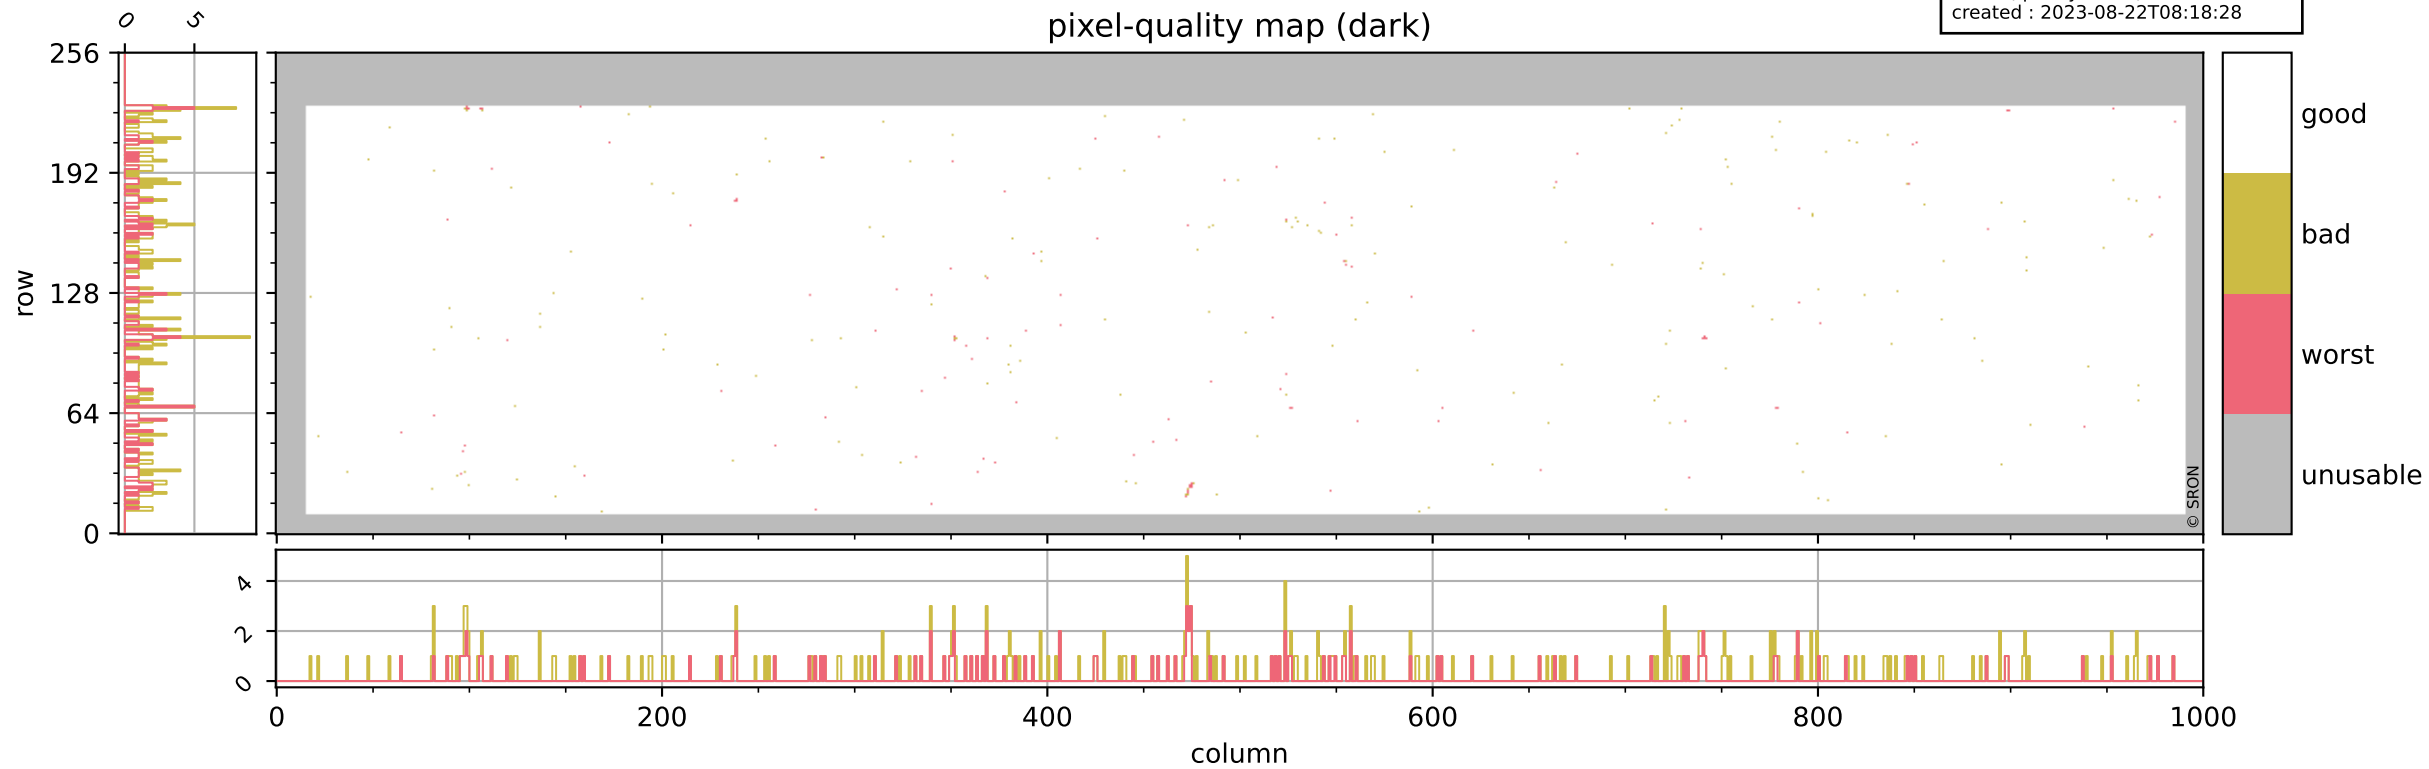

Tropomi SWIR pixel quality (official)

orbits : 20 in [17332, 17377]
coverage : 2021-02-16 / 2021-02-19
bad (quality < 0.8) : 3671
worst (quality < 0.1) : 447
created : 2023-08-22T08:18:28

pixel-quality map

Tropomi SWIR pixel quality (official)

orbits : 20 in [17332, 17377]
coverage : 2021-02-16 / 2021-02-19
bad (quality < 0.8) : 289
worst (quality < 0.1) : 115
created : 2023-08-22T08:18:28

Tropomi SWIR pixel quality (official)

orbits : 20 in [17332, 17377]
coverage : 2021-02-16 / 2021-02-19
bad (quality < 0.8) : 3414
worst (quality < 0.1) : 370
created : 2023-08-22T08:18:29

pixel-quality map (noise average)

Tropomi SWIR pixel quality (official)

orbits : 20 in [17332, 17377]
coverage : 2021-02-16 / 2021-02-19
created : 2023-08-22T08:18:29

Histograms of pixel-quality

Tropomi SWIR pixel quality (official) ground-tracks of Sentinel-5P

orbits : 20 in [17332, 17377]
coverage : 2021-02-16 / 2021-02-19
created : 2023-08-22T08:18:29