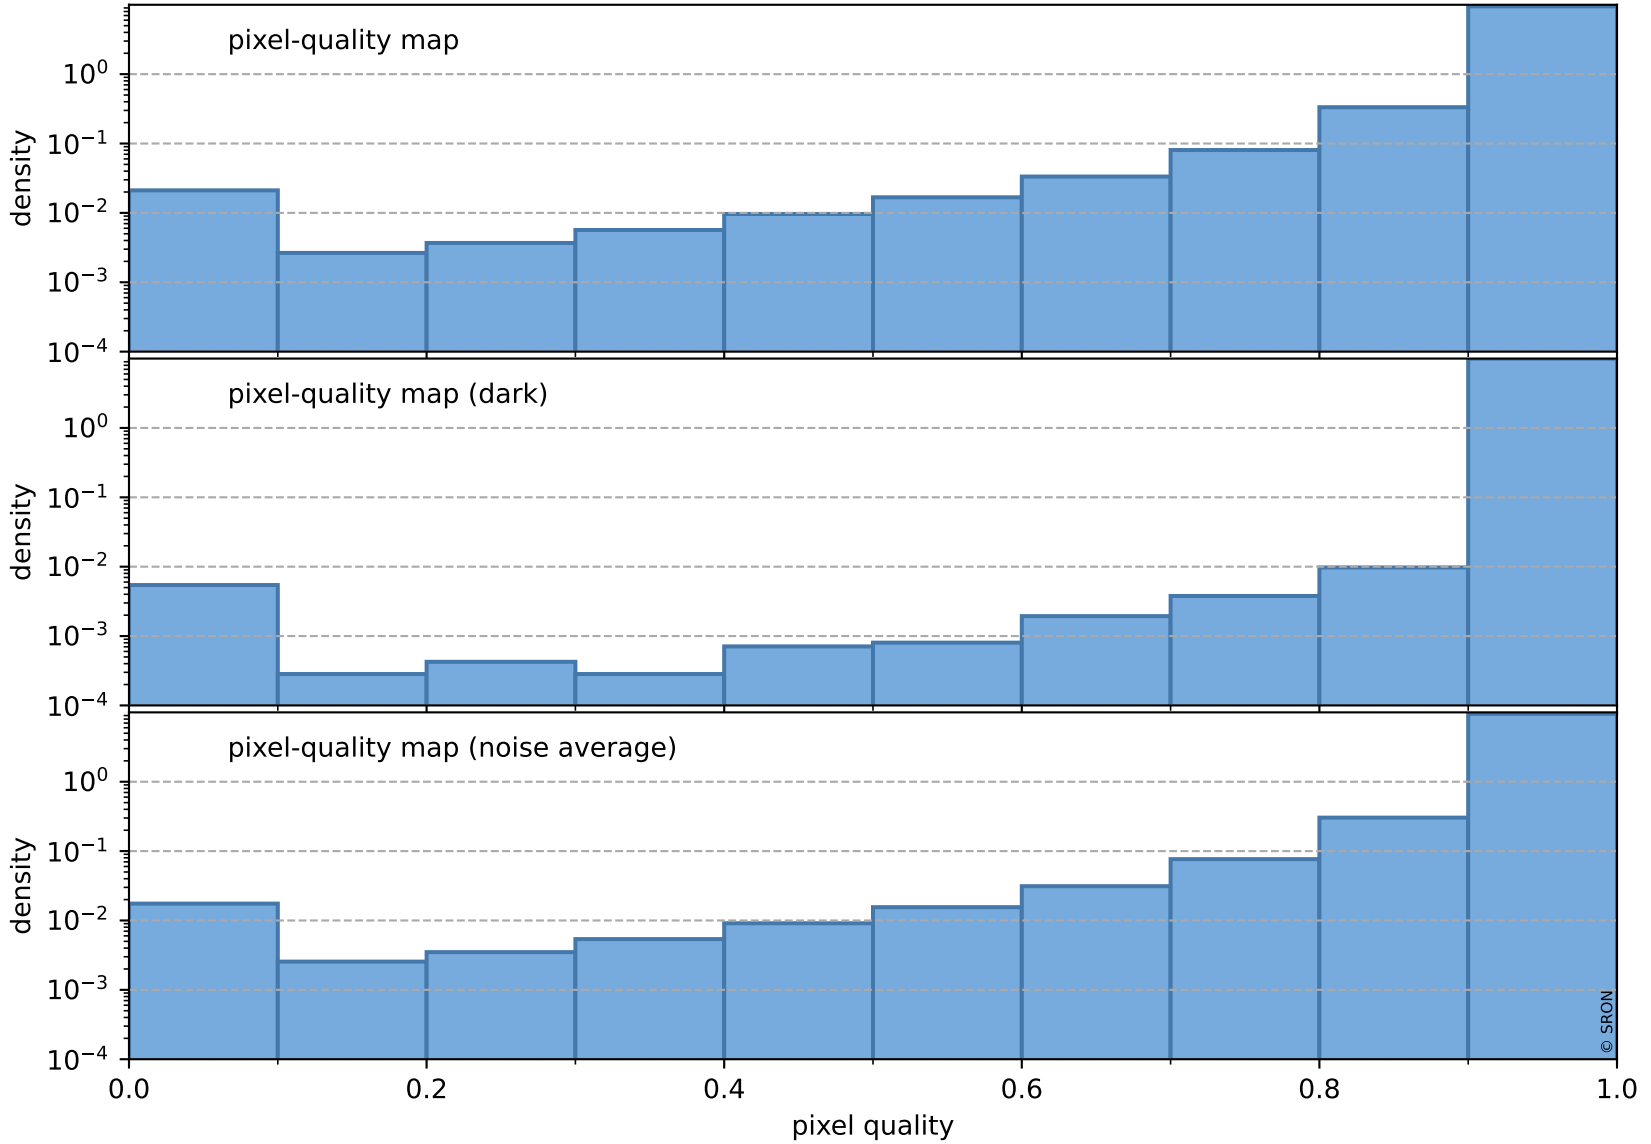

orbits : 20 in [17332, 17377]
coverage : 2021-02-16 / 2021-02-19
bad (quality < 0.8) : 3414
worst (quality < 0.1) : 370
created : 2023-08-22T08:18:29

pixel-quality map (noise average)

Tropomi SWIR pixel quality (official)

orbits : 20 in [17332, 17377]
coverage : 2021-02-16 / 2021-02-19
to good : 365
good to bad : 1557
to worst : 235
created : 2023-08-22T08:18:29

total quality compared with SWIR pixel-quality CKD

Tropomi SWIR pixel quality (official)

orbits : 20 in [17332, 17377]
coverage : 2021-02-16 / 2021-02-19
created : 2023-08-22T08:18:29

Histograms of pixel-quality

Tropomi SWIR pixel quality (official) ground-tracks of Sentinel-5P

orbits : 20 in [17332, 17377]
coverage : 2021-02-16 / 2021-02-19
created : 2023-08-22T08:18:29

Tropomi SWIR pixel quality (official)

orbits : [2827, 17377]
coverage : 2018-04-30 / 2021-02-19
created : 2023-08-22T08:18:30

trend of pixel quality & temperatures