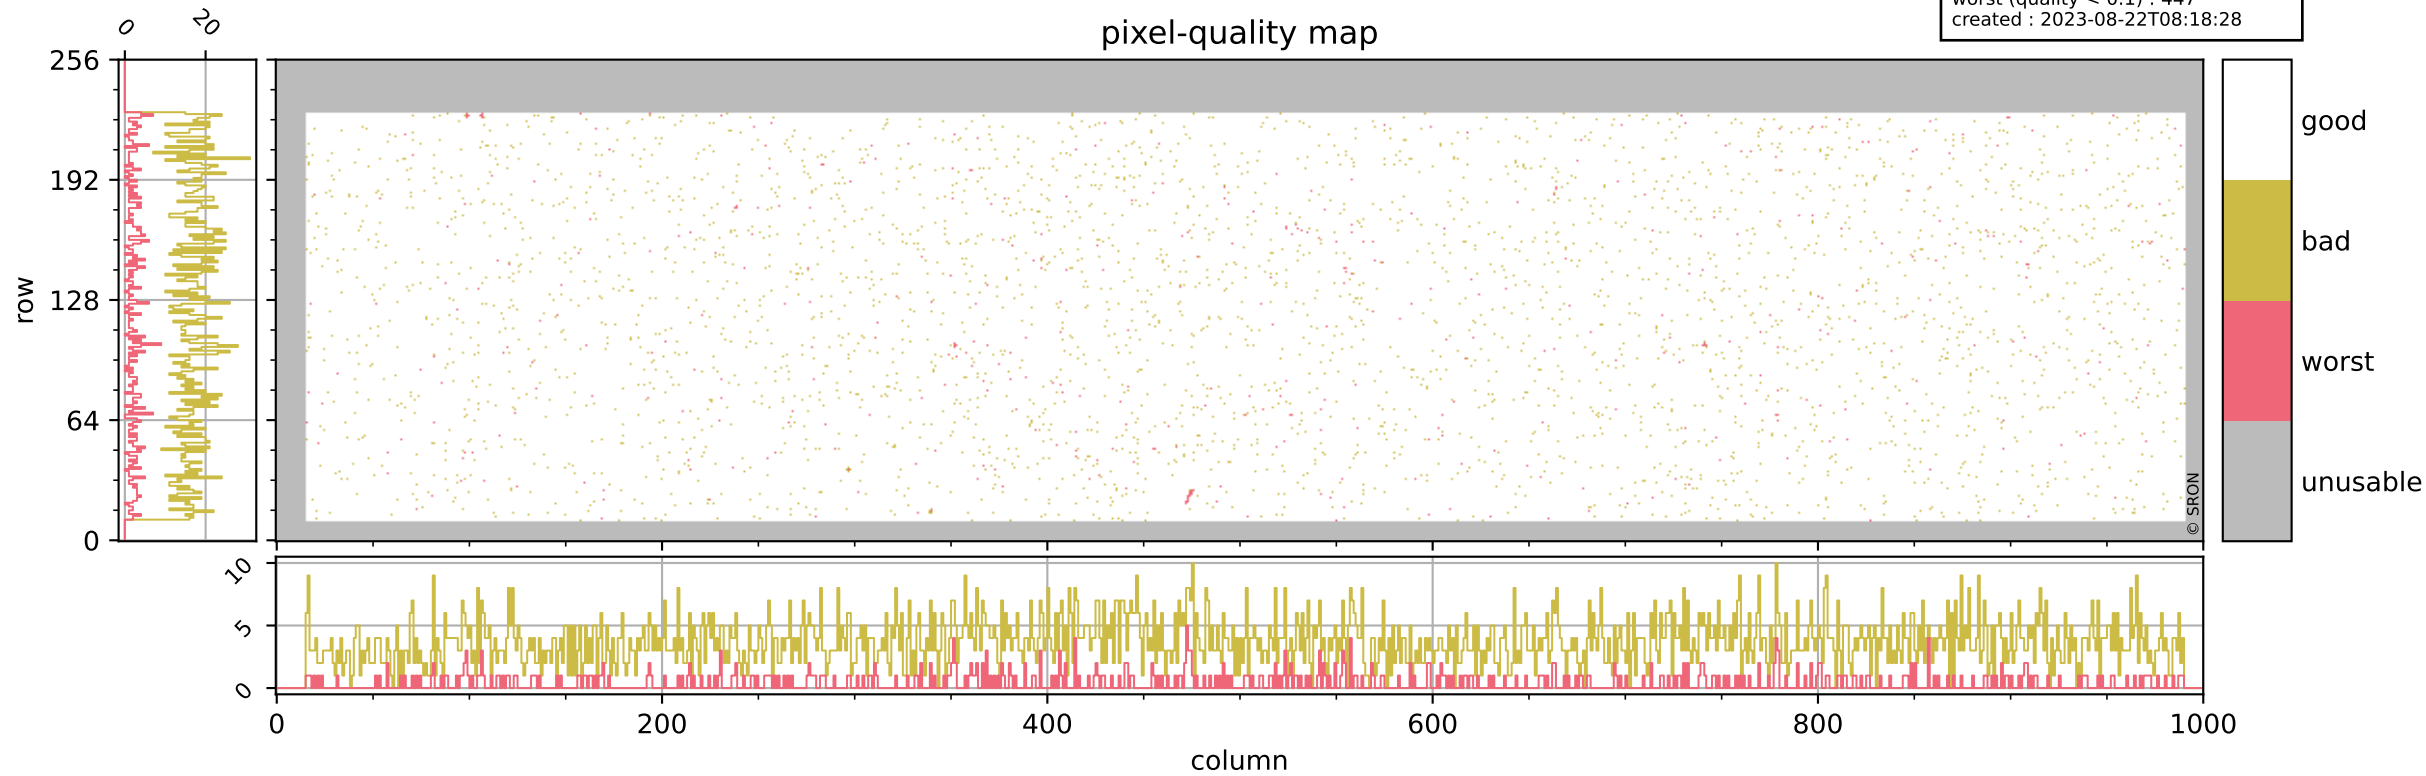

Tropomi SWIR pixel quality (official)

orbits : 20 in [17332, 17377]
coverage : 2021-02-16 / 2021-02-19
bad (quality < 0.8) : 3671
worst (quality < 0.1) : 447
created : 2023-08-22T08:18:28

pixel-quality map

Tropomi SWIR pixel quality (official)

orbits : 20 in [17332, 17377]
coverage : 2021-02-16 / 2021-02-19
bad (quality < 0.8) : 289
worst (quality < 0.1) : 115
created : 2023-08-22T08:18:28

Tropomi SWIR pixel quality (official)

orbits : 20 in [17332, 17377]
coverage : 2021-02-16 / 2021-02-19
bad (quality < 0.8) : 3414
worst (quality < 0.1) : 370
created : 2023-08-22T08:18:29

pixel-quality map (noise average)

Tropomi SWIR pixel quality (official)

orbits : 20 in [17332, 17377]
coverage : 2021-02-16 / 2021-02-19
created : 2023-08-22T08:18:29

Histograms of pixel-quality

Tropomi SWIR pixel quality (official) ground-tracks of Sentinel-5P

orbits : 20 in [17332, 17377]
coverage : 2021-02-16 / 2021-02-19
created : 2023-08-22T08:18:29