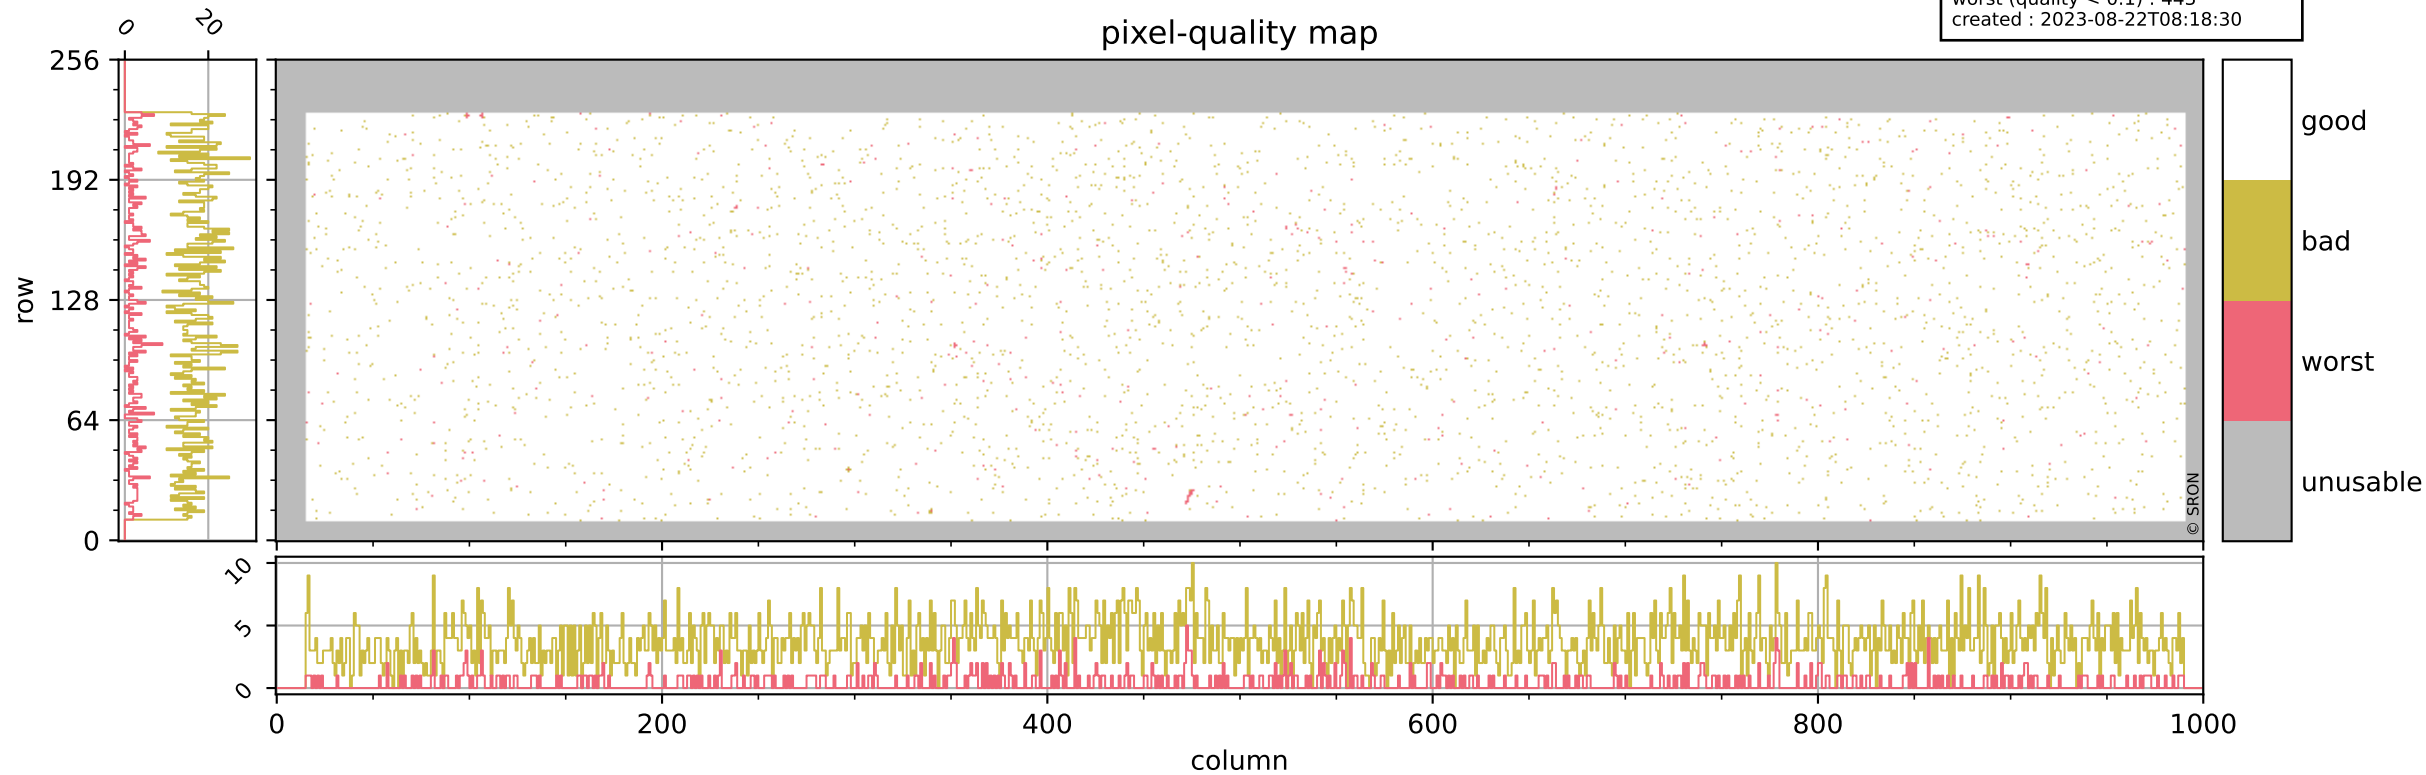

Tropomi SWIR pixel quality (official)

orbits : 19 in [17347, 17392]
coverage : 2021-02-17 / 2021-02-20
bad (quality < 0.8) : 3660
worst (quality < 0.1) : 443
created : 2023-08-22T08:18:30

pixel-quality map

Tropomi SWIR pixel quality (official)

orbits : 19 in [17347, 17392]
coverage : 2021-02-17 / 2021-02-20
bad (quality < 0.8) : 292
worst (quality < 0.1) : 115
created : 2023-08-22T08:18:31

pixel-quality map (dark)

Tropomi SWIR pixel quality (official)

orbits : 19 in [17347, 17392]
coverage : 2021-02-17 / 2021-02-20
bad (quality < 0.8) : 3401
worst (quality < 0.1) : 366
created : 2023-08-22T08:18:31

pixel-quality map (noise average)

Tropomi SWIR pixel quality (official)

orbits : 19 in [17347, 17392]
coverage : 2021-02-17 / 2021-02-20
created : 2023-08-22T08:18:31

Histograms of pixel-quality

Tropomi SWIR pixel quality (official) ground-tracks of Sentinel-5P