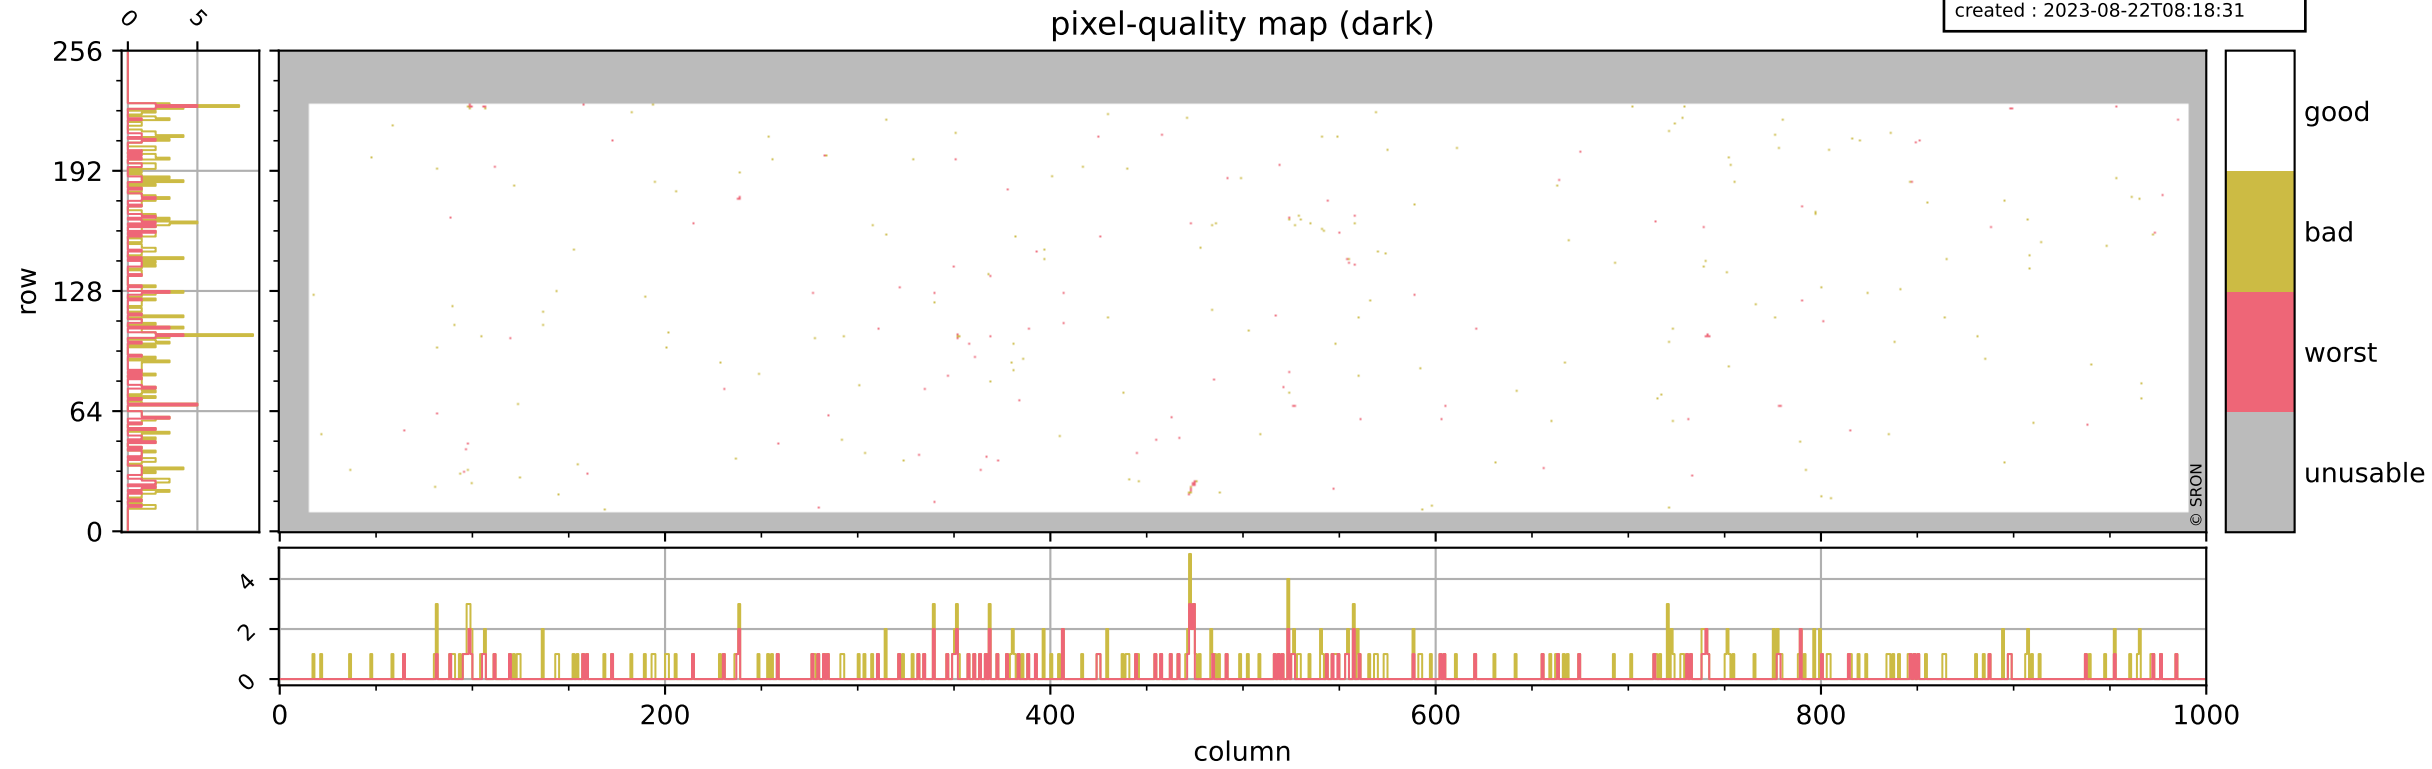

Tropomi SWIR pixel quality (official)

orbits : 19 in [17347, 17392]
coverage : 2021-02-17 / 2021-02-20
bad (quality < 0.8) : 3660
worst (quality < 0.1) : 443
created : 2023-08-22T08:18:30

pixel-quality map

Tropomi SWIR pixel quality (official)

orbits : 19 in [17347, 17392]
coverage : 2021-02-17 / 2021-02-20
bad (quality < 0.8) : 292
worst (quality < 0.1) : 115
created : 2023-08-22T08:18:31

pixel-quality map (dark)

Tropomi SWIR pixel quality (official)

orbits : 19 in [17347, 17392]
coverage : 2021-02-17 / 2021-02-20
bad (quality < 0.8) : 3401
worst (quality < 0.1) : 366
created : 2023-08-22T08:18:31

pixel-quality map (noise average)

Tropomi SWIR pixel quality (official)

orbits : 19 in [17347, 17392]
coverage : 2021-02-17 / 2021-02-20
created : 2023-08-22T08:18:31

Histograms of pixel-quality

Tropomi SWIR pixel quality (official) ground-tracks of Sentinel-5P