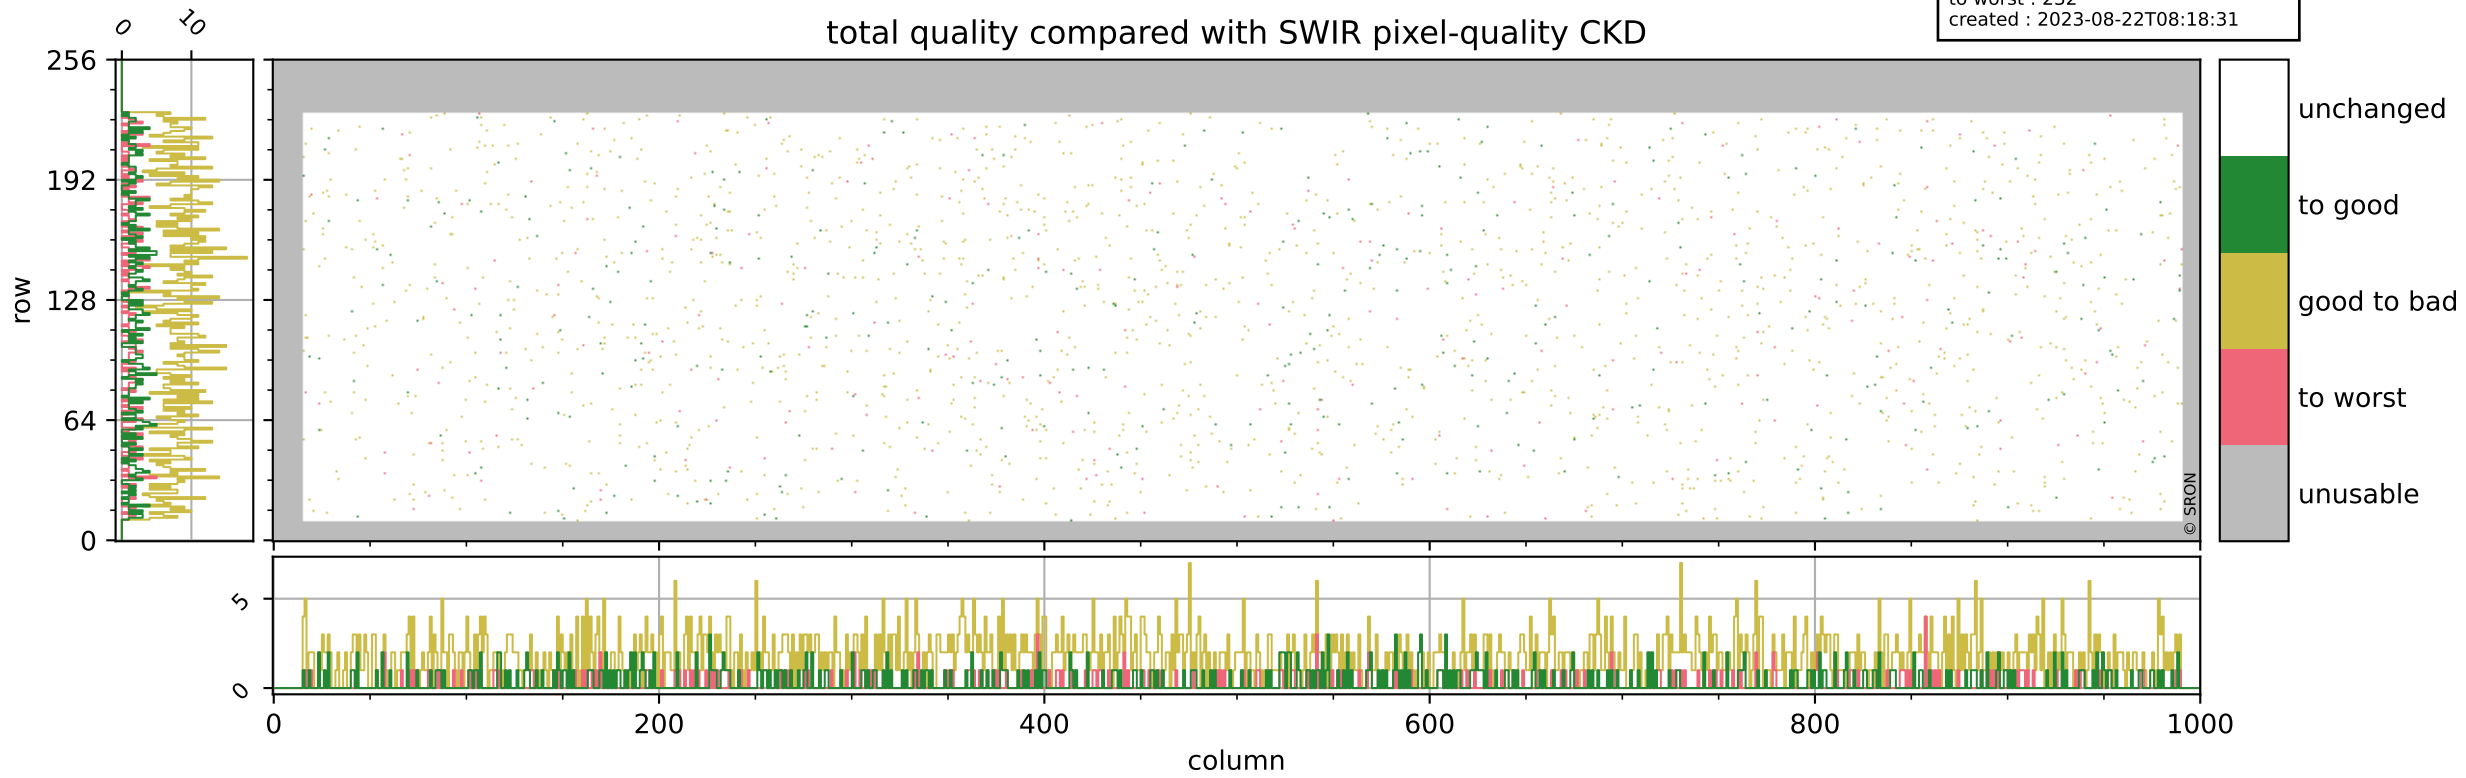

Tropomi SWIR pixel quality (official)

orbits : 19 in [17347, 17392]
coverage : 2021-02-17 / 2021-02-20
bad (quality < 0.8) : 3401
worst (quality < 0.1) : 366
created : 2023-08-22T08:18:31

pixel-quality map (noise average)

Tropomi SWIR pixel quality (official)

orbits : 19 in [17347, 17392]
coverage : 2021-02-17 / 2021-02-20
to good : 371
good to bad : 1551
to worst : 232
created : 2023-08-22T08:18:31

total quality compared with SWIR pixel-quality CKD

Tropomi SWIR pixel quality (official)

orbits : 19 in [17347, 17392]
coverage : 2021-02-17 / 2021-02-20
created : 2023-08-22T08:18:31

Histograms of pixel-quality

Tropomi SWIR pixel quality (official) ground-tracks of Sentinel-5P

orbits : 19 in [17347, 17392]
coverage : 2021-02-17 / 2021-02-20
created : 2023-08-22T08:18:32

Tropomi SWIR pixel quality (official)

orbits : [2827, 17392]
coverage : 2018-04-30 / 2021-02-20
created : 2023-08-22T08:18:32