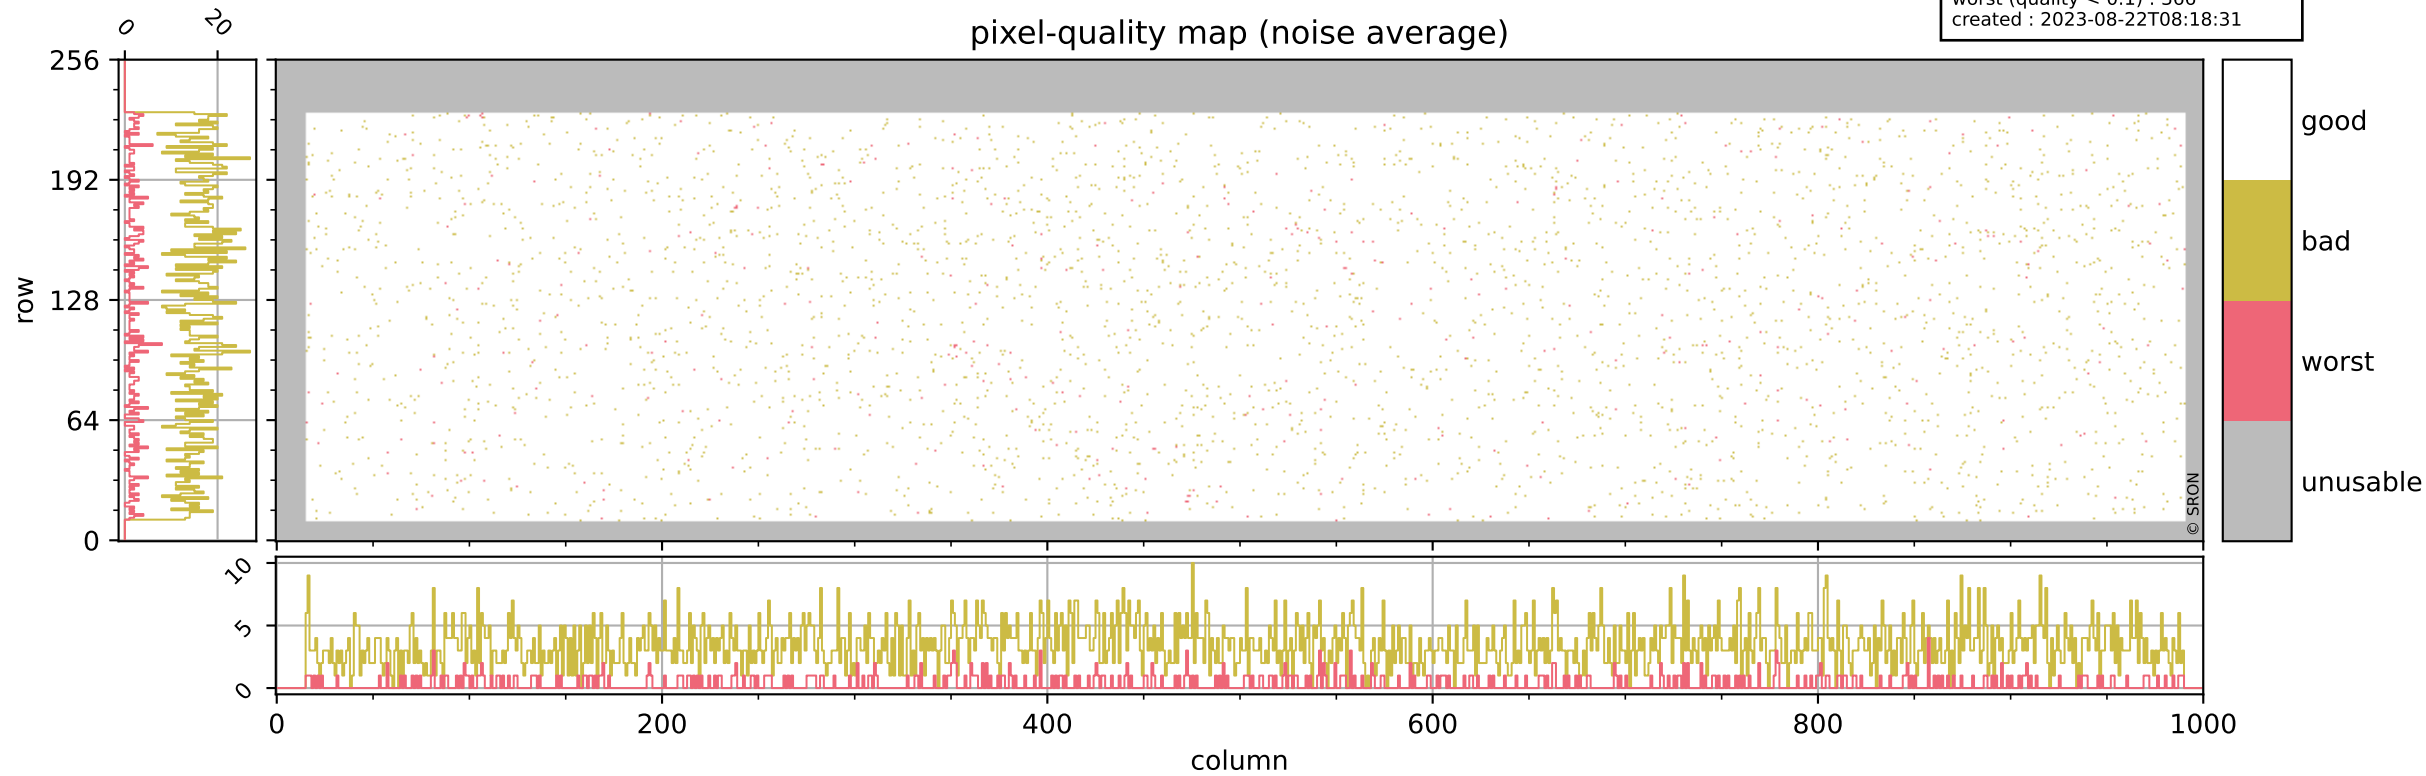

Tropomi SWIR pixel quality (official)

orbits : 19 in [17347, 17392]
coverage : 2021-02-17 / 2021-02-20
bad (quality < 0.8) : 292
worst (quality < 0.1) : 115
created : 2023-08-22T08:18:31

pixel-quality map (dark)

Tropomi SWIR pixel quality (official)

orbits : 19 in [17347, 17392]
coverage : 2021-02-17 / 2021-02-20
bad (quality < 0.8) : 3401
worst (quality < 0.1) : 366
created : 2023-08-22T08:18:31

pixel-quality map (noise average)

Tropomi SWIR pixel quality (official)

orbits : 19 in [17347, 17392]
coverage : 2021-02-17 / 2021-02-20
to good : 371
good to bad : 1551
to worst : 232
created : 2023-08-22T08:18:31

total quality compared with SWIR pixel-quality CKD

Tropomi SWIR pixel quality (official)

orbits : 19 in [17347, 17392]
coverage : 2021-02-17 / 2021-02-20
created : 2023-08-22T08:18:31

Histograms of pixel-quality

Tropomi SWIR pixel quality (official) ground-tracks of Sentinel-5P