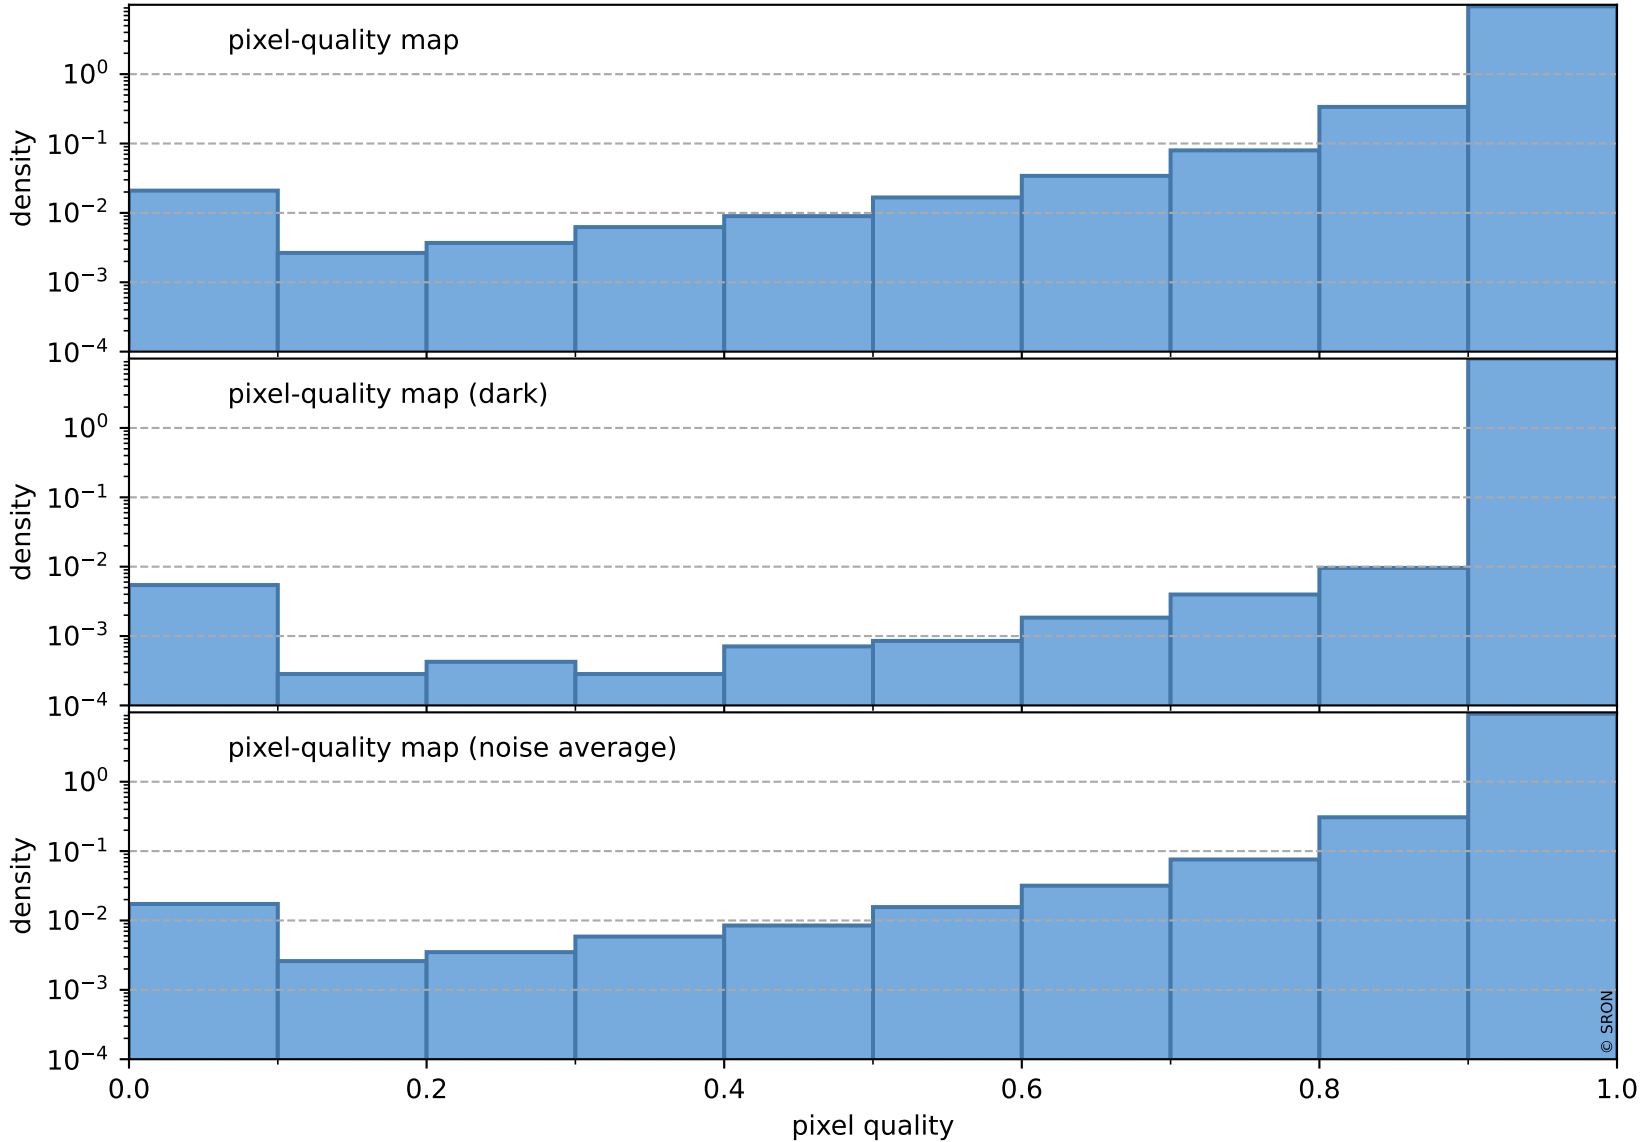

Tropomi SWIR pixel quality (official)

orbits : 19 in [17347, 17392]
coverage : 2021-02-17 / 2021-02-20
to good : 371
good to bad : 1551
to worst : 232
created : 2023-08-22T08:18:31

total quality compared with SWIR pixel-quality CKD

Tropomi SWIR pixel quality (official)

orbits : 19 in [17347, 17392]
coverage : 2021-02-17 / 2021-02-20
created : 2023-08-22T08:18:31

Histograms of pixel-quality

Tropomi SWIR pixel quality (official) ground-tracks of Sentinel-5P

orbits : 19 in [17347, 17392]
coverage : 2021-02-17 / 2021-02-20
created : 2023-08-22T08:18:32

Tropomi SWIR pixel quality (official)

orbits : [2827, 17392]
coverage : 2018-04-30 / 2021-02-20
created : 2023-08-22T08:18:32