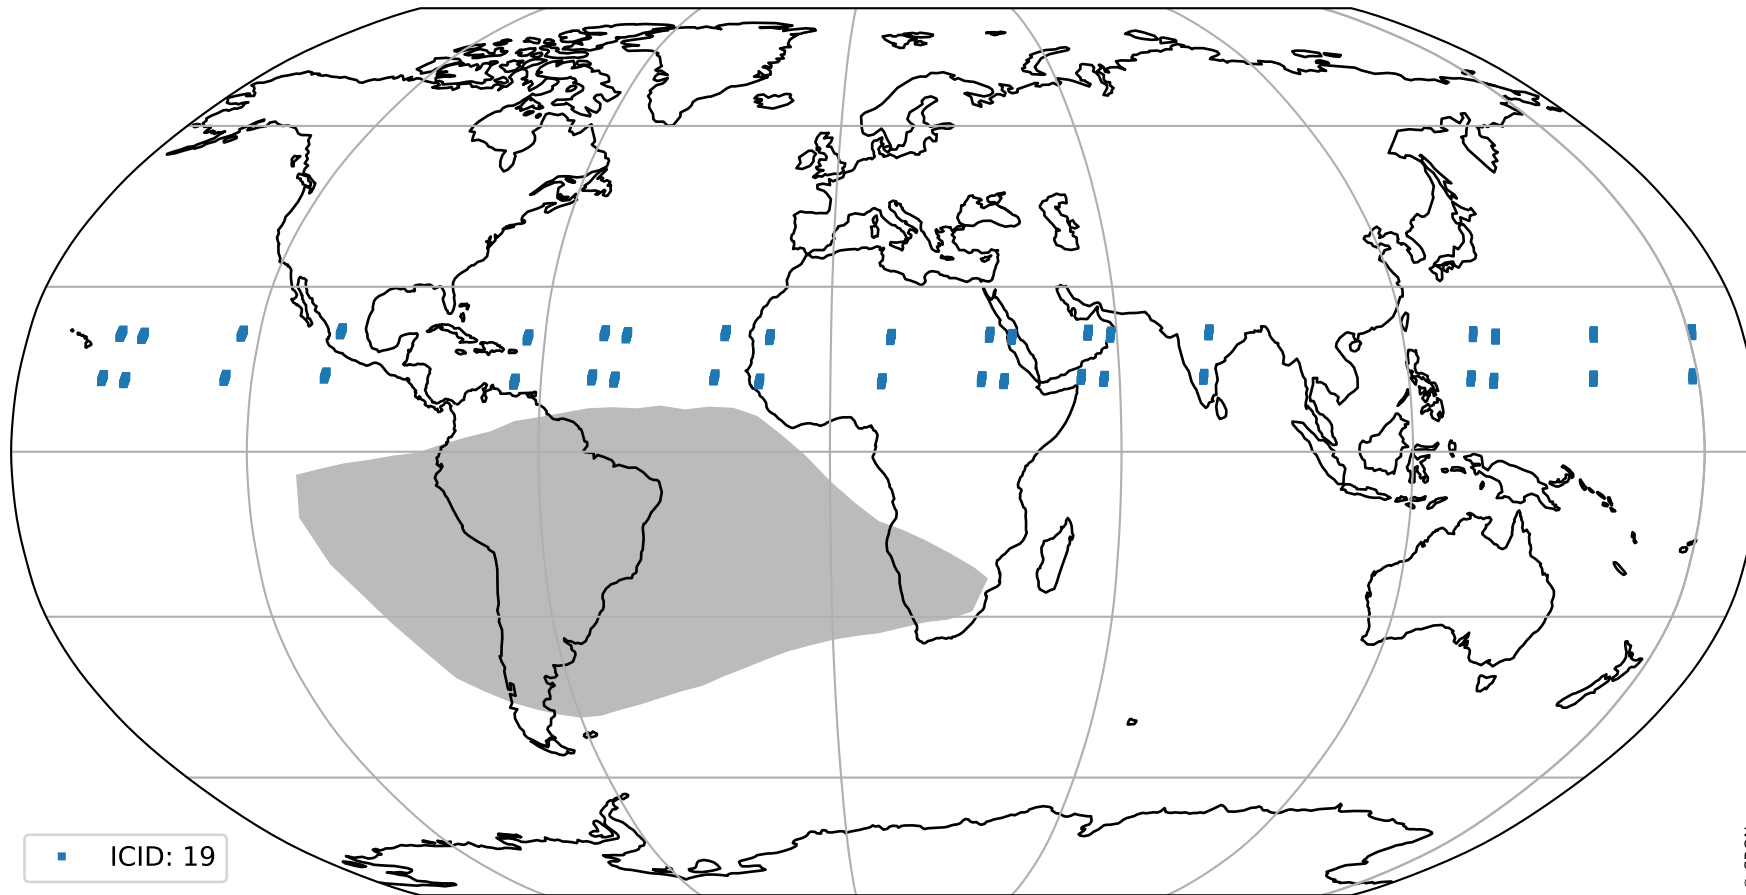

Tropomi SWIR pixel quality (official)

orbits : 19 in [17347, 17392]
coverage : 2021-02-17 / 2021-02-20
to good : 371
good to bad : 1551
to worst : 232
created : 2023-08-22T08:18:31

total quality compared with SWIR pixel-quality CKD

Tropomi SWIR pixel quality (official)

orbits : 19 in [17347, 17392]
coverage : 2021-02-17 / 2021-02-20
created : 2023-08-22T08:18:31

Histograms of pixel-quality

Tropomi SWIR pixel quality (official) ground-tracks of Sentinel-5P

orbits : 19 in [17347, 17392]
coverage : 2021-02-17 / 2021-02-20
created : 2023-08-22T08:18:32

Tropomi SWIR pixel quality (official)

orbits : [2827, 17392]
coverage : 2018-04-30 / 2021-02-20
created : 2023-08-22T08:18:32