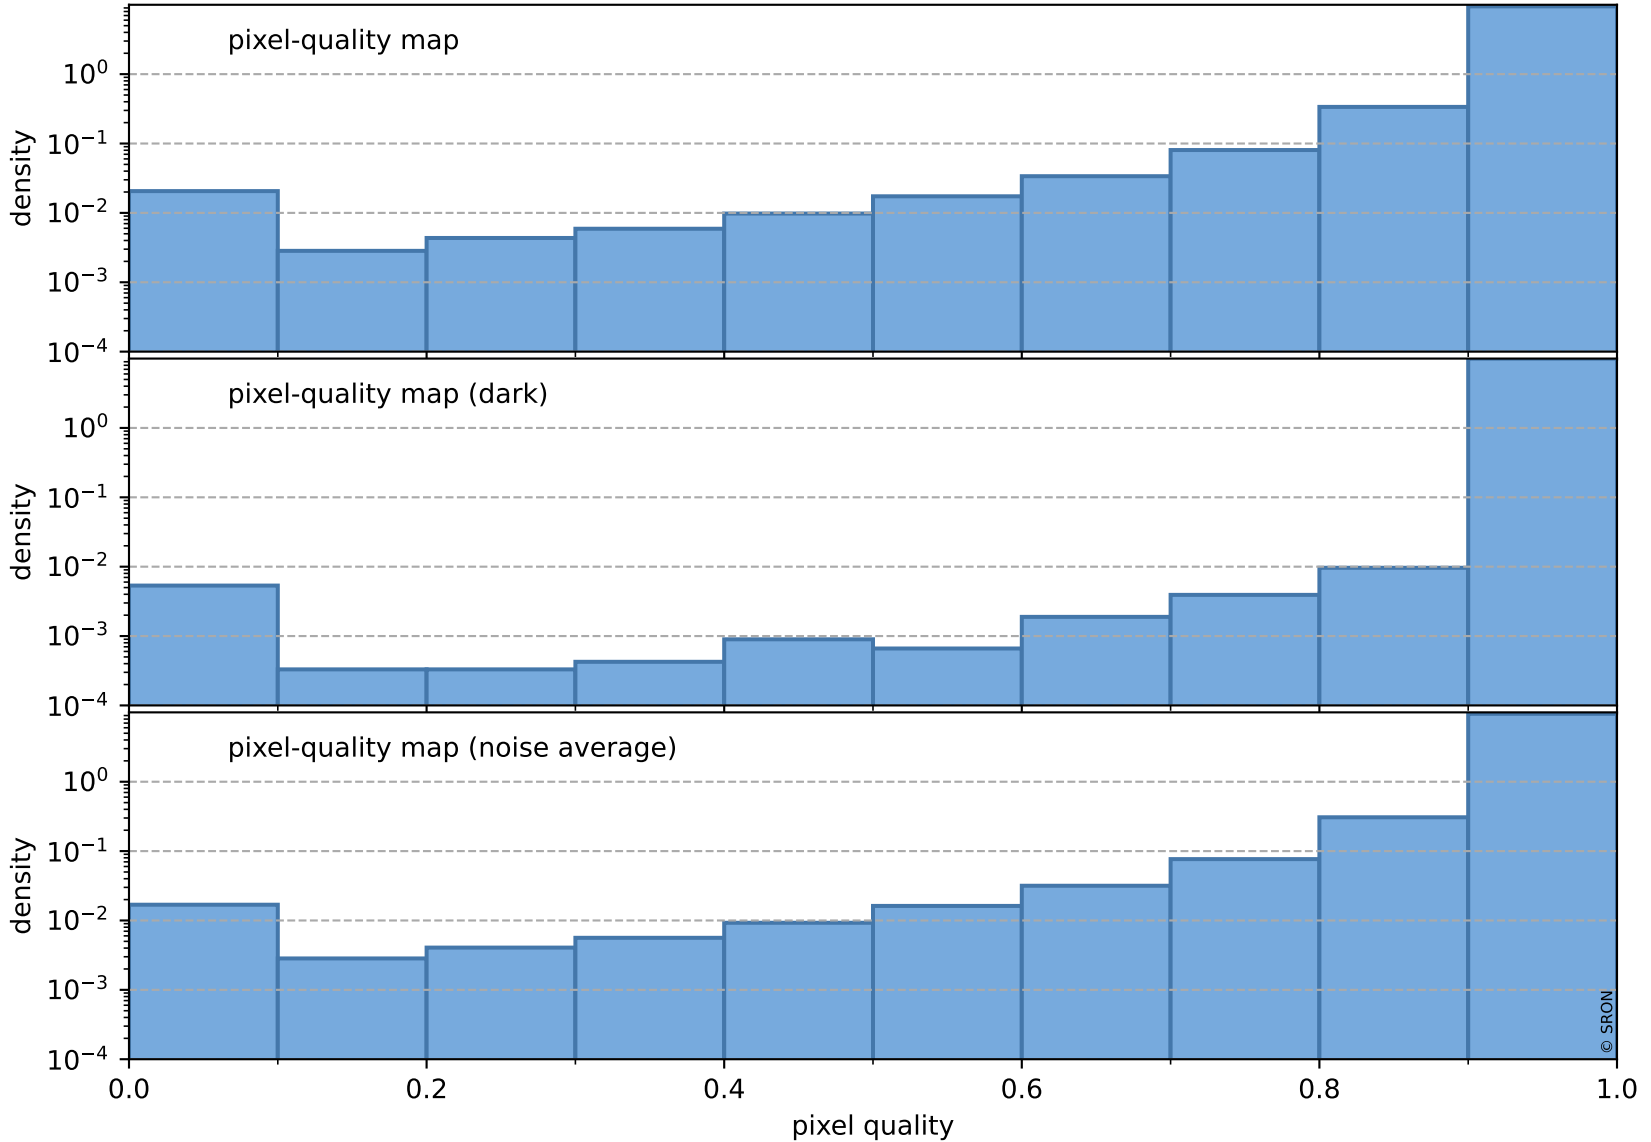

Tropomi SWIR pixel quality (official)

orbits : 20 in [17362, 17407]
coverage : 2021-02-18 / 2021-02-21
to good : 372
good to bad : 1606
to worst : 226
created : 2023-08-22T08:18:34

total quality compared with SWIR pixel-quality CKD

Tropomi SWIR pixel quality (official)

orbits : 20 in [17362, 17407]
coverage : 2021-02-18 / 2021-02-21
created : 2023-08-22T08:18:34

Histograms of pixel-quality

Tropomi SWIR pixel quality (official) ground-tracks of Sentinel-5P

orbits : 20 in [17362, 17407]
coverage : 2021-02-18 / 2021-02-21
created : 2023-08-22T08:18:34

Tropomi SWIR pixel quality (official)

orbits : [2827, 17407]
coverage : 2018-04-30 / 2021-02-21
created : 2023-08-22T08:18:35