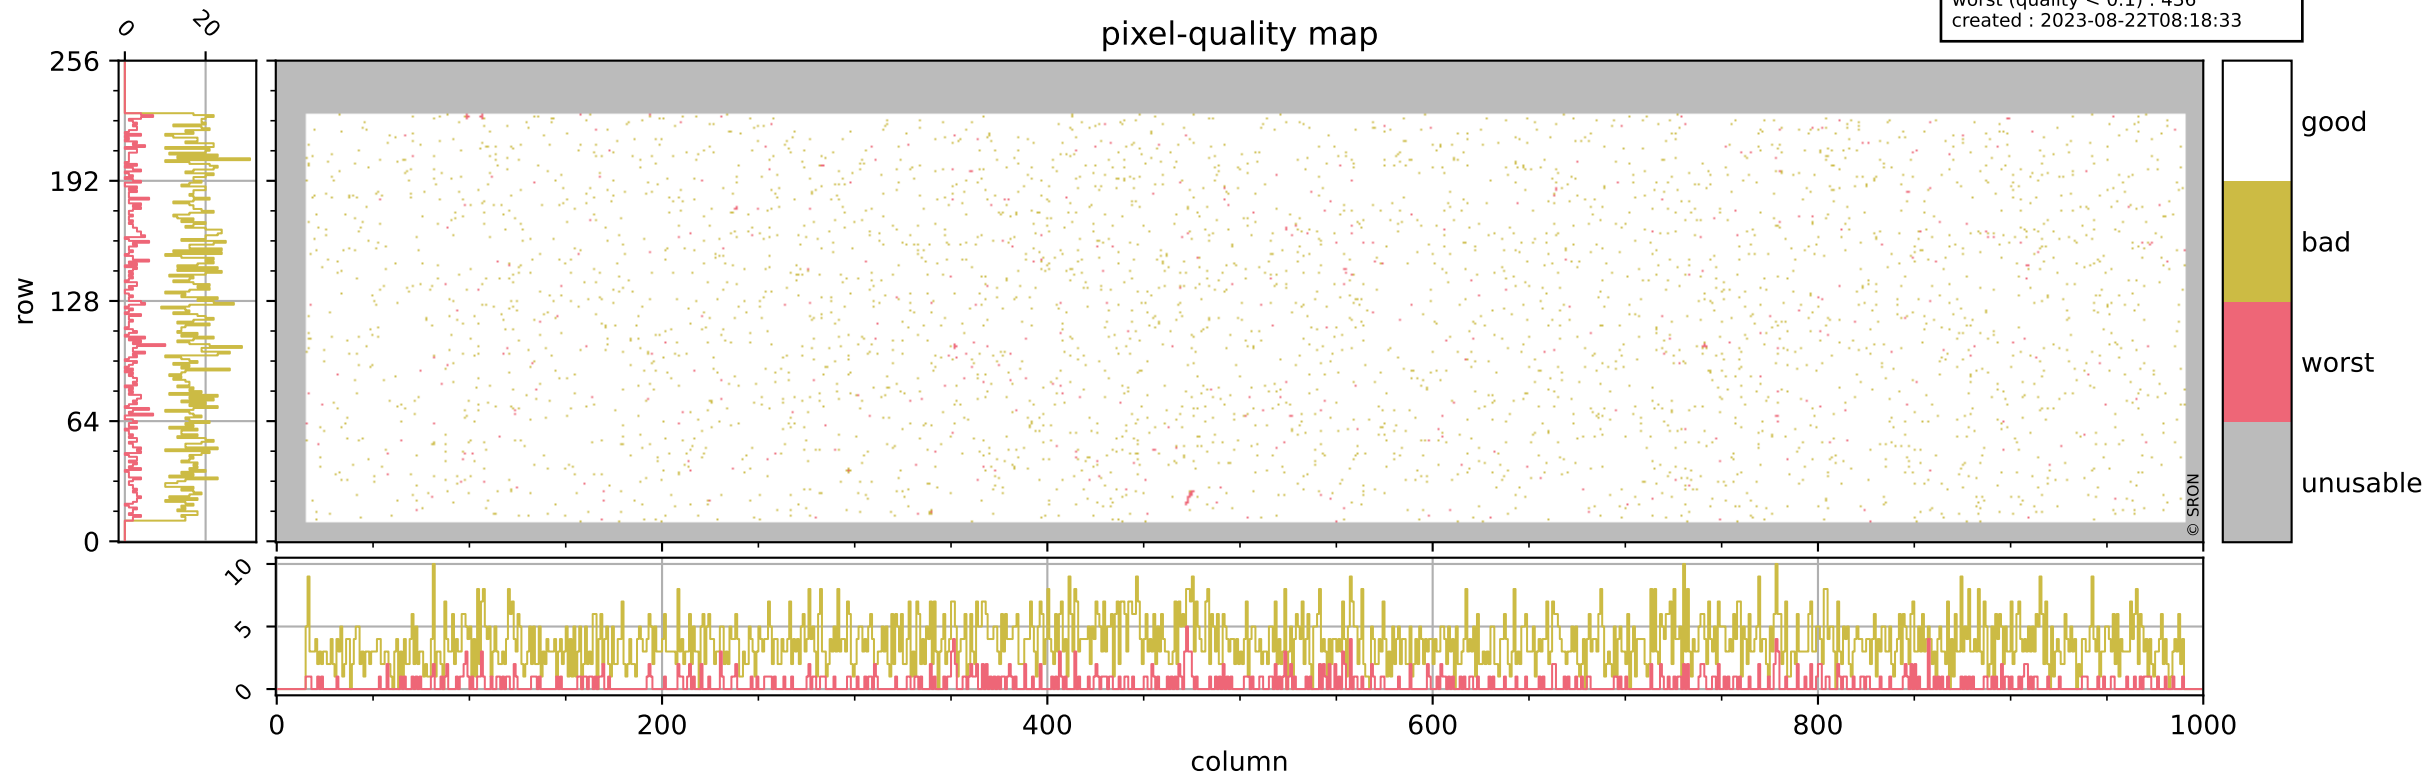

Tropomi SWIR pixel quality (official)

orbits : 20 in [17362, 17407]
coverage : 2021-02-18 / 2021-02-21
bad (quality < 0.8) : 3706
worst (quality < 0.1) : 436
created : 2023-08-22T08:18:33

pixel-quality map

Tropomi SWIR pixel quality (official)

orbits : 20 in [17362, 17407]
coverage : 2021-02-18 / 2021-02-21
bad (quality < 0.8) : 292
worst (quality < 0.1) : 113
created : 2023-08-22T08:18:33

pixel-quality map (dark)

Tropomi SWIR pixel quality (official)

orbits : 20 in [17362, 17407]
coverage : 2021-02-18 / 2021-02-21
bad (quality < 0.8) : 3453
worst (quality < 0.1) : 357
created : 2023-08-22T08:18:33

pixel-quality map (noise average)

Tropomi SWIR pixel quality (official)

orbits : 20 in [17362, 17407]
coverage : 2021-02-18 / 2021-02-21
created : 2023-08-22T08:18:34

Histograms of pixel-quality

Tropomi SWIR pixel quality (official) ground-tracks of Sentinel-5P