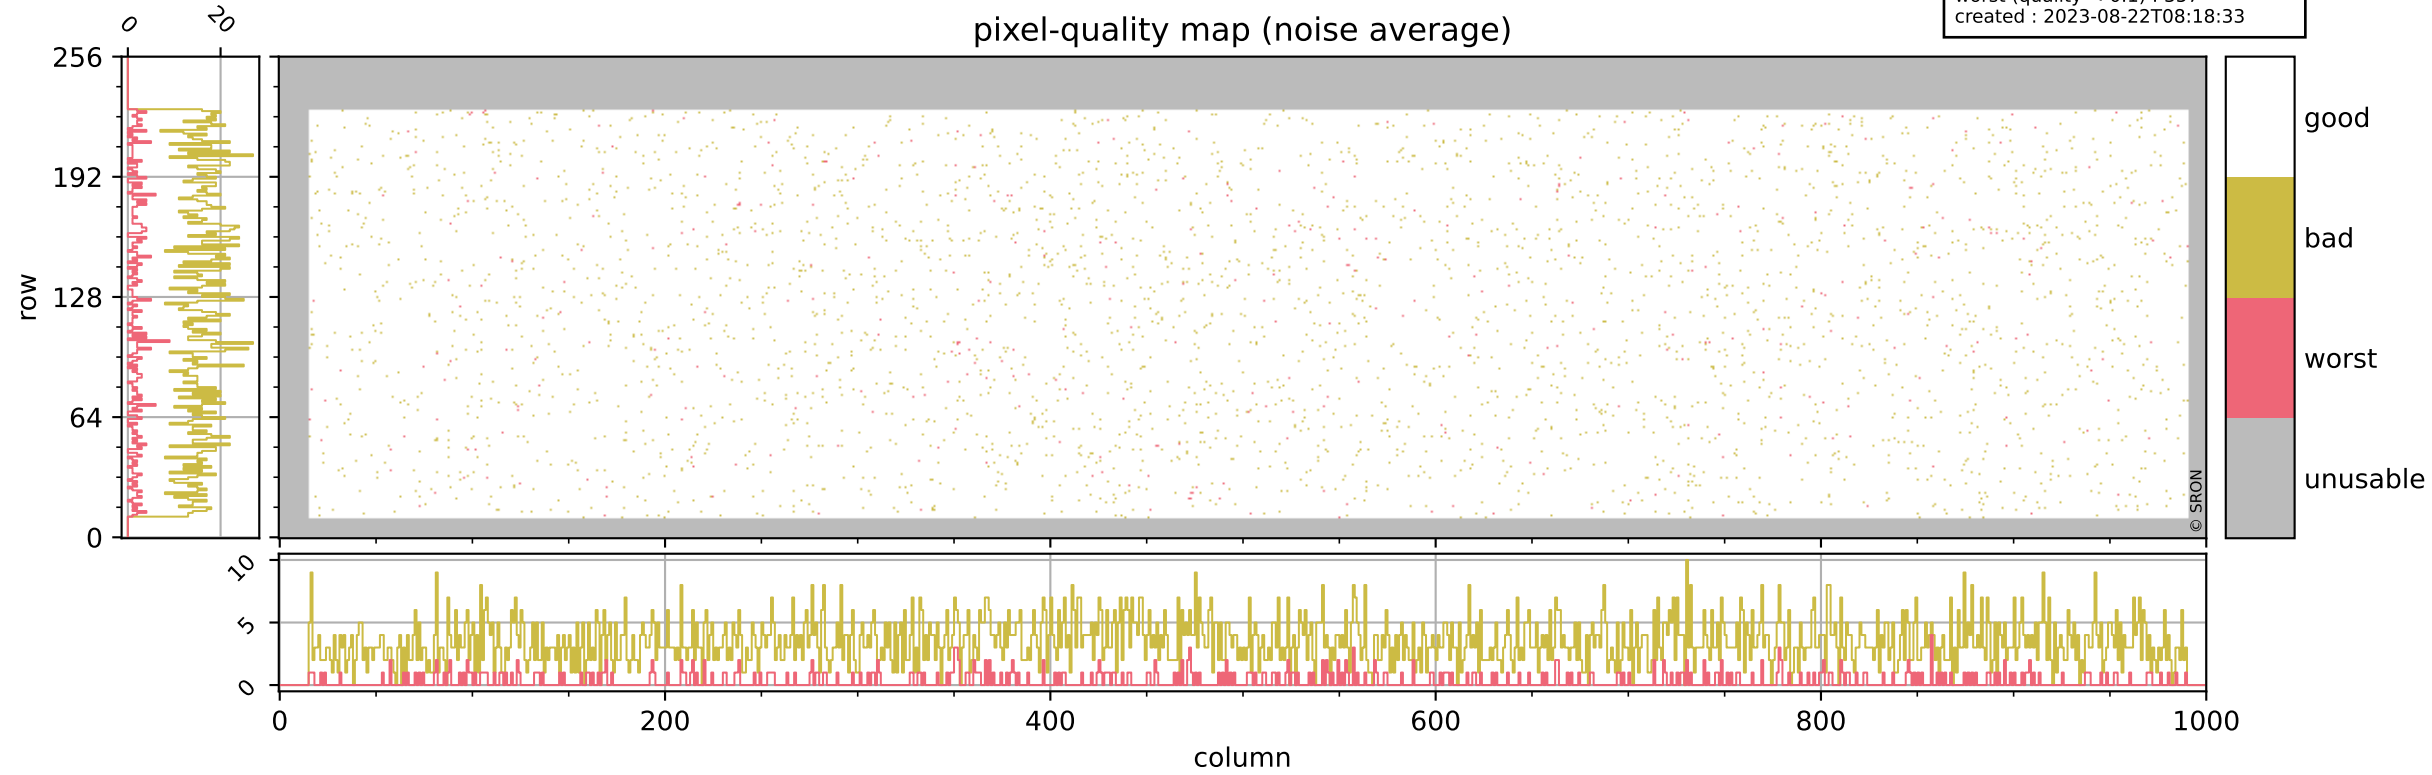

Tropomi SWIR pixel quality (official)

orbits : 20 in [17362, 17407]
coverage : 2021-02-18 / 2021-02-21
bad (quality < 0.8) : 292
worst (quality < 0.1) : 113
created : 2023-08-22T08:18:33

pixel-quality map (dark)

Tropomi SWIR pixel quality (official)

orbits : 20 in [17362, 17407]
coverage : 2021-02-18 / 2021-02-21
bad (quality < 0.8) : 3453
worst (quality < 0.1) : 357
created : 2023-08-22T08:18:33

pixel-quality map (noise average)

Tropomi SWIR pixel quality (official)

orbits : 20 in [17362, 17407]
coverage : 2021-02-18 / 2021-02-21
to good : 372
good to bad : 1606
to worst : 226
created : 2023-08-22T08:18:34

total quality compared with SWIR pixel-quality CKD

Tropomi SWIR pixel quality (official)

orbits : 20 in [17362, 17407]
coverage : 2021-02-18 / 2021-02-21
created : 2023-08-22T08:18:34

Histograms of pixel-quality

Tropomi SWIR pixel quality (official) ground-tracks of Sentinel-5P