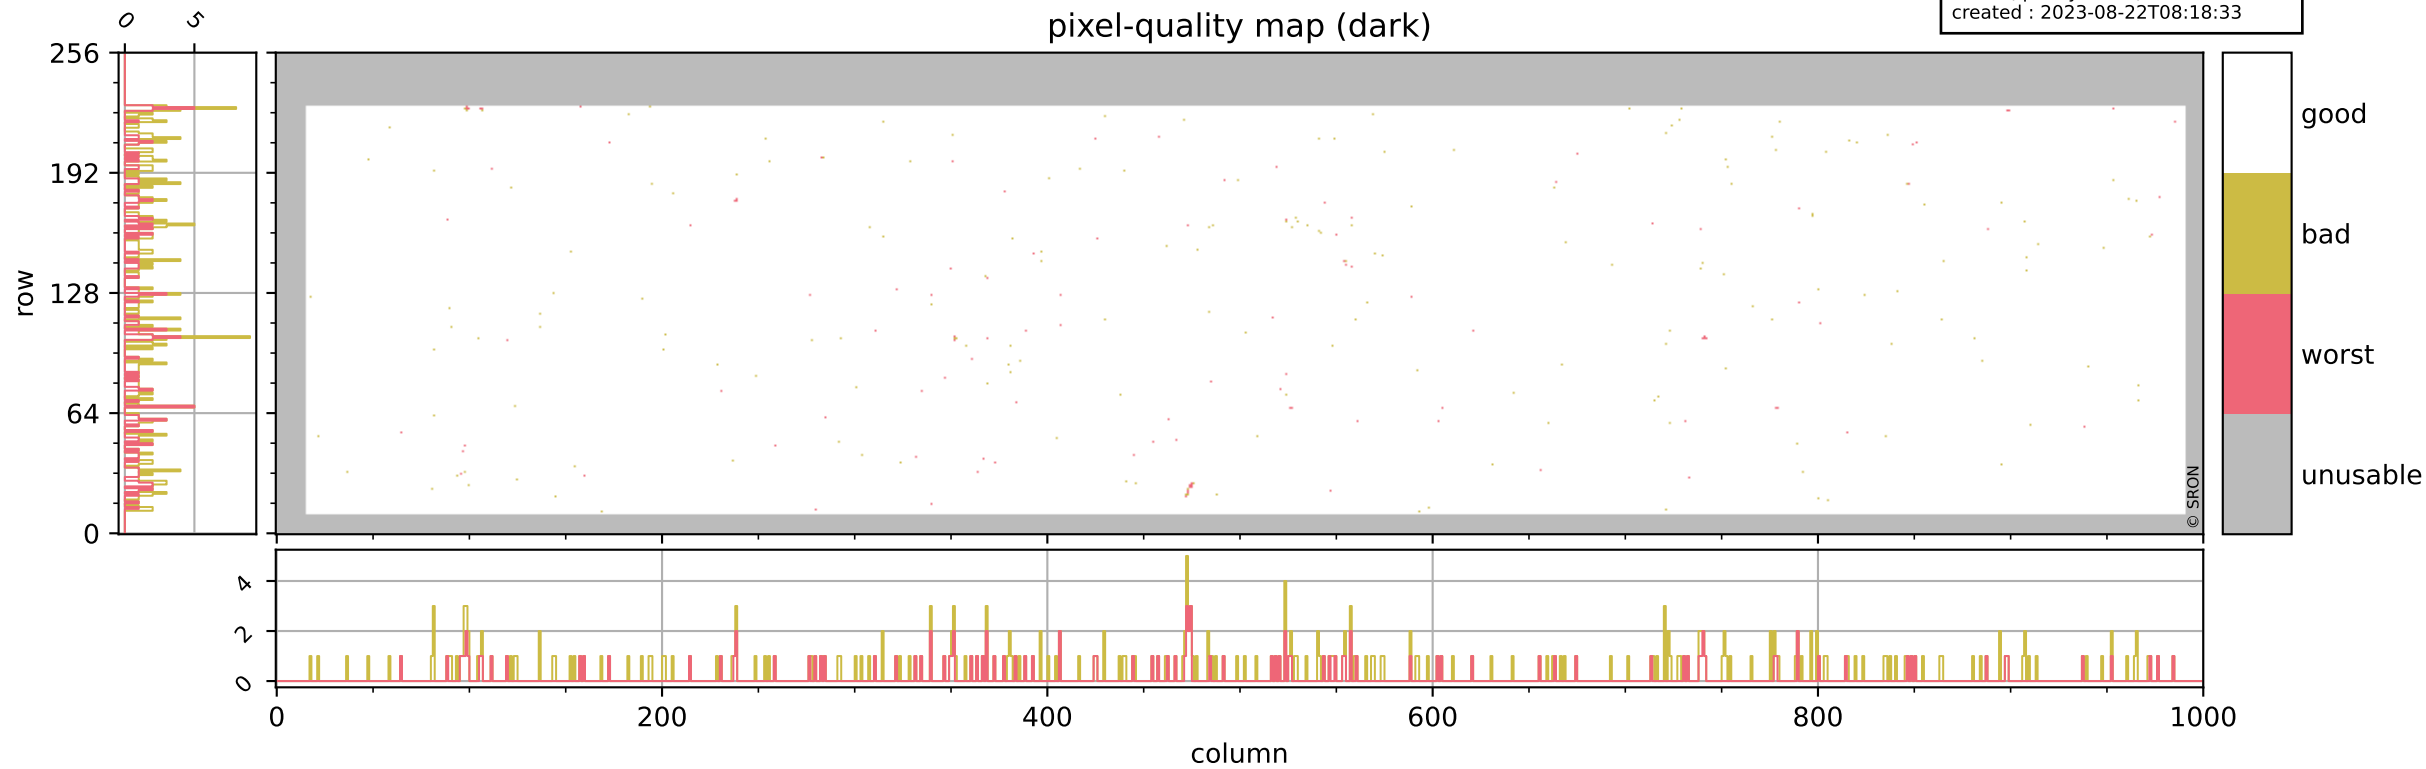

Tropomi SWIR pixel quality (official)

orbits : 20 in [17362, 17407]
coverage : 2021-02-18 / 2021-02-21
bad (quality < 0.8) : 3706
worst (quality < 0.1) : 436
created : 2023-08-22T08:18:33

pixel-quality map

Tropomi SWIR pixel quality (official)

orbits : 20 in [17362, 17407]
coverage : 2021-02-18 / 2021-02-21
bad (quality < 0.8) : 292
worst (quality < 0.1) : 113
created : 2023-08-22T08:18:33

pixel-quality map (dark)

Tropomi SWIR pixel quality (official)

orbits : 20 in [17362, 17407]
coverage : 2021-02-18 / 2021-02-21
bad (quality < 0.8) : 3453
worst (quality < 0.1) : 357
created : 2023-08-22T08:18:33

pixel-quality map (noise average)

Tropomi SWIR pixel quality (official)

orbits : 20 in [17362, 17407]
coverage : 2021-02-18 / 2021-02-21
created : 2023-08-22T08:18:34

Histograms of pixel-quality

Tropomi SWIR pixel quality (official) ground-tracks of Sentinel-5P