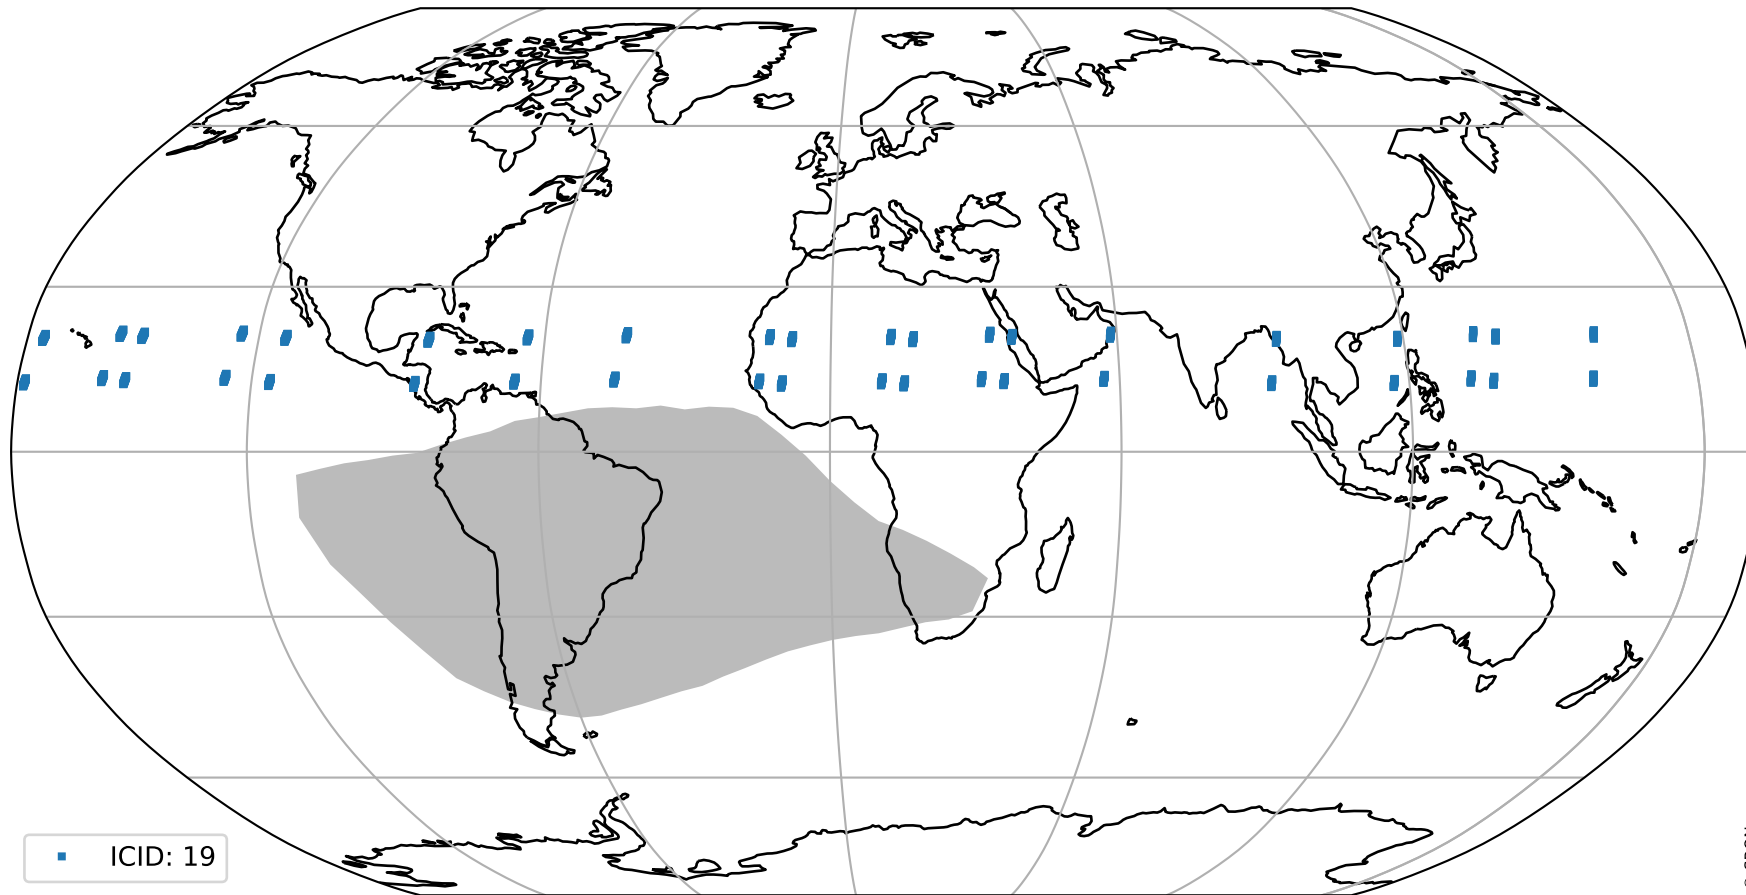

Tropomi SWIR pixel quality (official)

orbits : 20 in [17362, 17407]
coverage : 2021-02-18 / 2021-02-21
to good : 372
good to bad : 1606
to worst : 226
created : 2023-08-22T08:18:34

total quality compared with SWIR pixel-quality CKD

Tropomi SWIR pixel quality (official)

orbits : 20 in [17362, 17407]
coverage : 2021-02-18 / 2021-02-21
created : 2023-08-22T08:18:34

Histograms of pixel-quality

Tropomi SWIR pixel quality (official) ground-tracks of Sentinel-5P

orbits : 20 in [17362, 17407]
coverage : 2021-02-18 / 2021-02-21
created : 2023-08-22T08:18:34

Tropomi SWIR pixel quality (official)

orbits : [2827, 17407]
coverage : 2018-04-30 / 2021-02-21
created : 2023-08-22T08:18:35