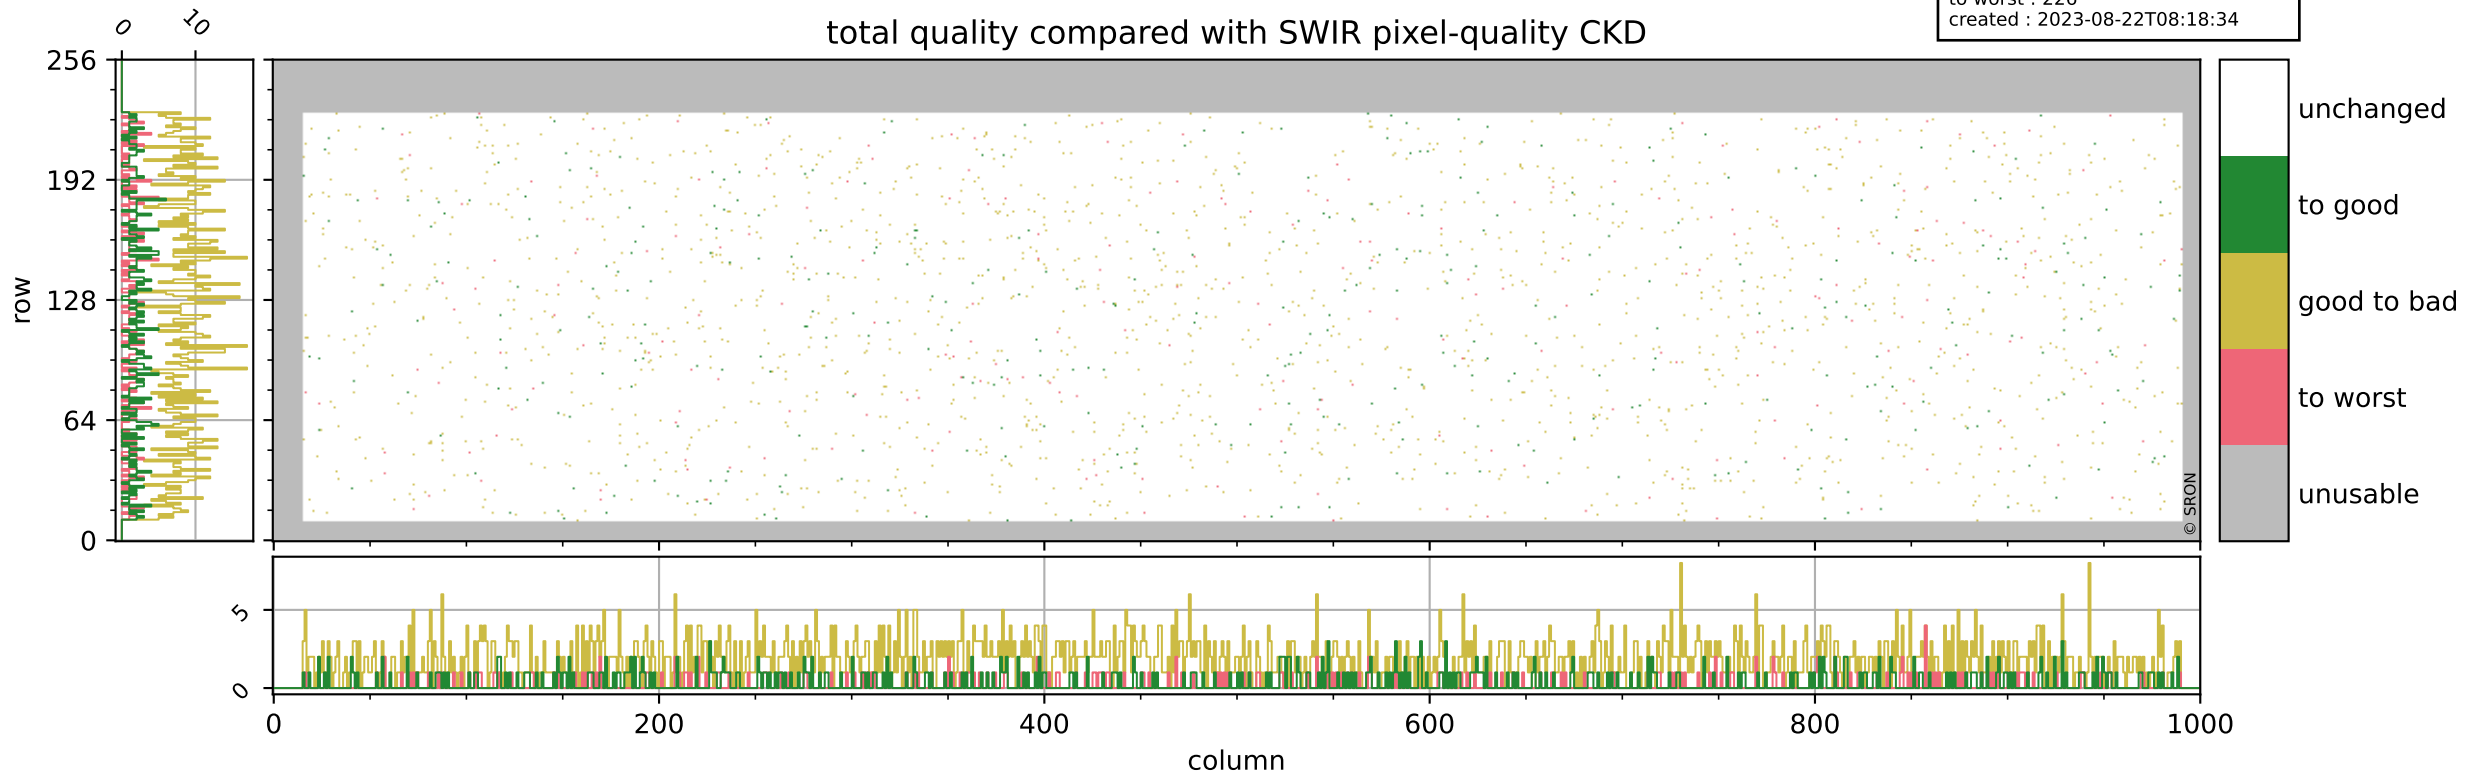

Tropomi SWIR pixel quality (official)

orbits : 20 in [17362, 17407]
coverage : 2021-02-18 / 2021-02-21
bad (quality < 0.8) : 292
worst (quality < 0.1) : 113
created : 2023-08-22T08:18:33

pixel-quality map (dark)

Tropomi SWIR pixel quality (official)

orbits : 20 in [17362, 17407]
coverage : 2021-02-18 / 2021-02-21
bad (quality < 0.8) : 3453
worst (quality < 0.1) : 357
created : 2023-08-22T08:18:33

pixel-quality map (noise average)

Tropomi SWIR pixel quality (official)

orbits : 20 in [17362, 17407]
coverage : 2021-02-18 / 2021-02-21
to good : 372
good to bad : 1606
to worst : 226
created : 2023-08-22T08:18:34

total quality compared with SWIR pixel-quality CKD

Tropomi SWIR pixel quality (official)

orbits : 20 in [17362, 17407]
coverage : 2021-02-18 / 2021-02-21
created : 2023-08-22T08:18:34

Histograms of pixel-quality

Tropomi SWIR pixel quality (official) ground-tracks of Sentinel-5P