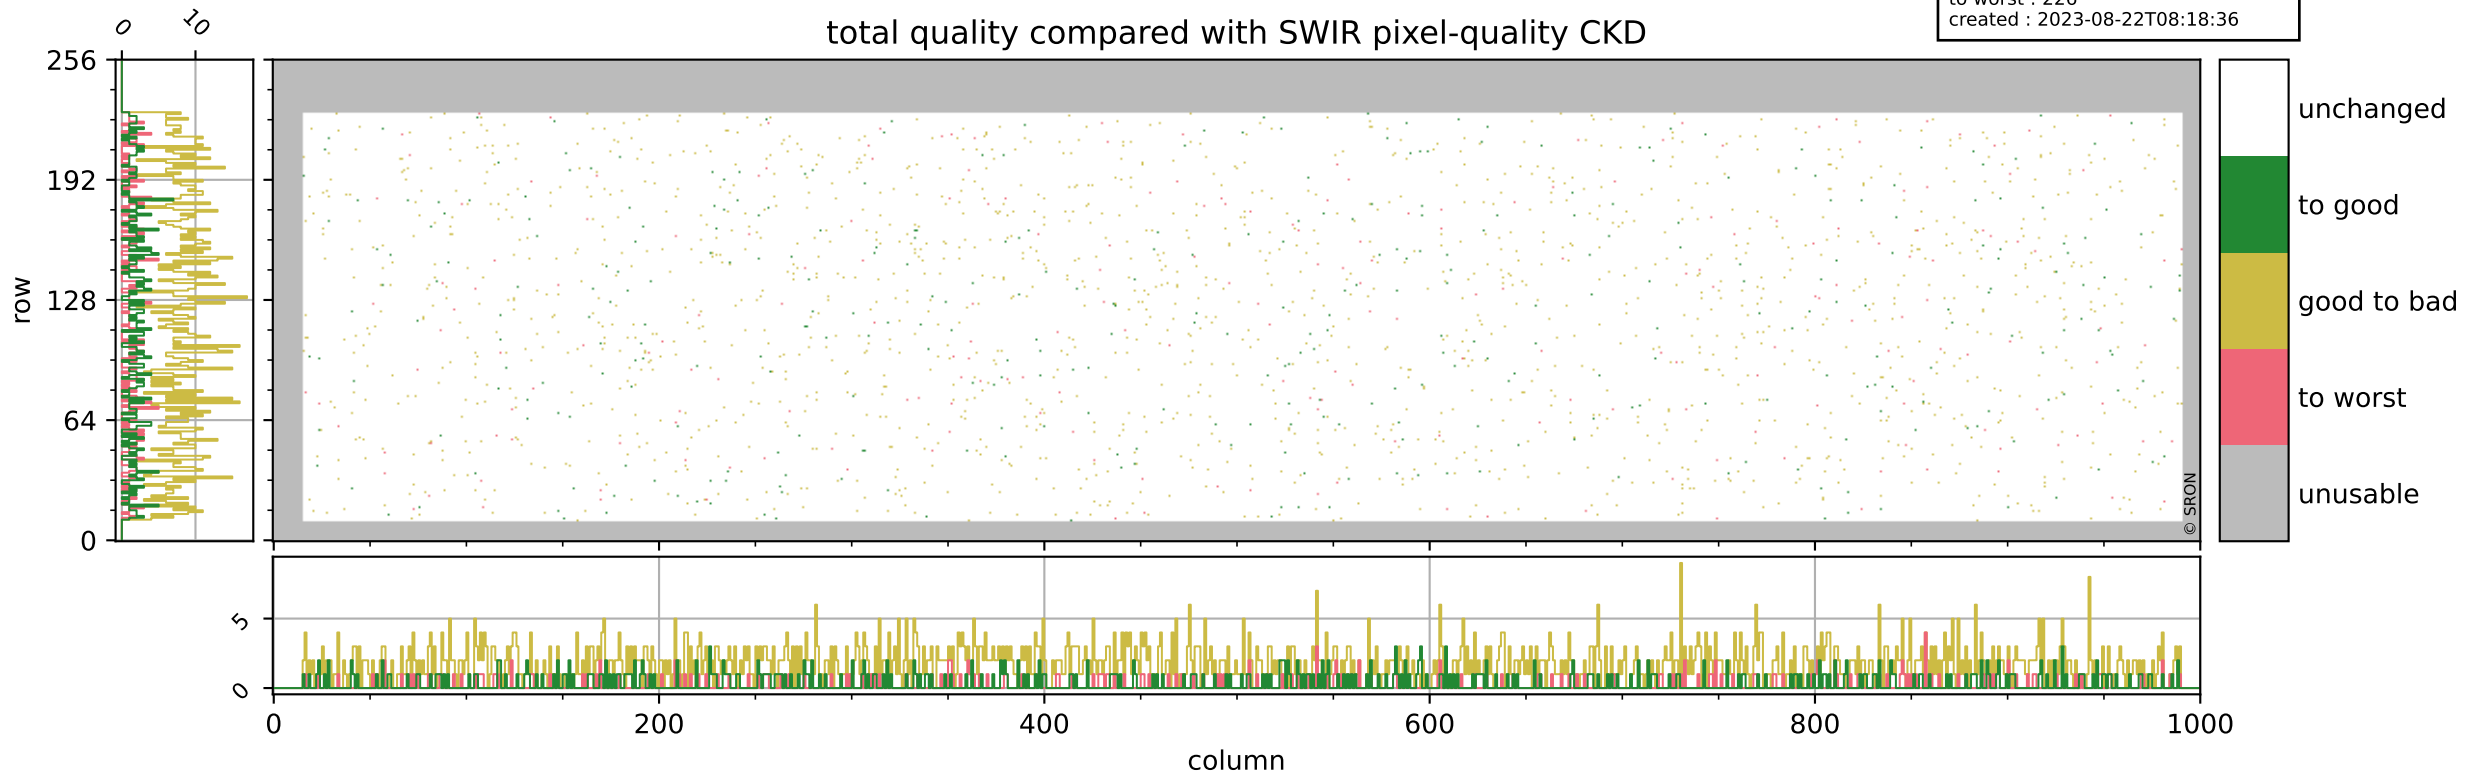

Tropomi SWIR pixel quality (official)

orbits : 19 in [17377, 17422]
coverage : 2021-02-19 / 2021-02-22
bad (quality < 0.8) : 3390
worst (quality < 0.1) : 356
created : 2023-08-22T08:18:36

pixel-quality map (noise average)

Tropomi SWIR pixel quality (official)

orbits : 19 in [17377, 17422]
coverage : 2021-02-19 / 2021-02-22
to good : 363
good to bad : 1528
to worst : 226
created : 2023-08-22T08:18:36

total quality compared with SWIR pixel-quality CKD

Tropomi SWIR pixel quality (official)

orbits : 19 in [17377, 17422]
coverage : 2021-02-19 / 2021-02-22
created : 2023-08-22T08:18:36

Histograms of pixel-quality

Tropomi SWIR pixel quality (official) ground-tracks of Sentinel-5P

orbits : 19 in [17377, 17422]
coverage : 2021-02-19 / 2021-02-22
created : 2023-08-22T08:18:36

Tropomi SWIR pixel quality (official)

orbits : [2827, 17422]
coverage : 2018-04-30 / 2021-02-22
created : 2023-08-22T08:18:37