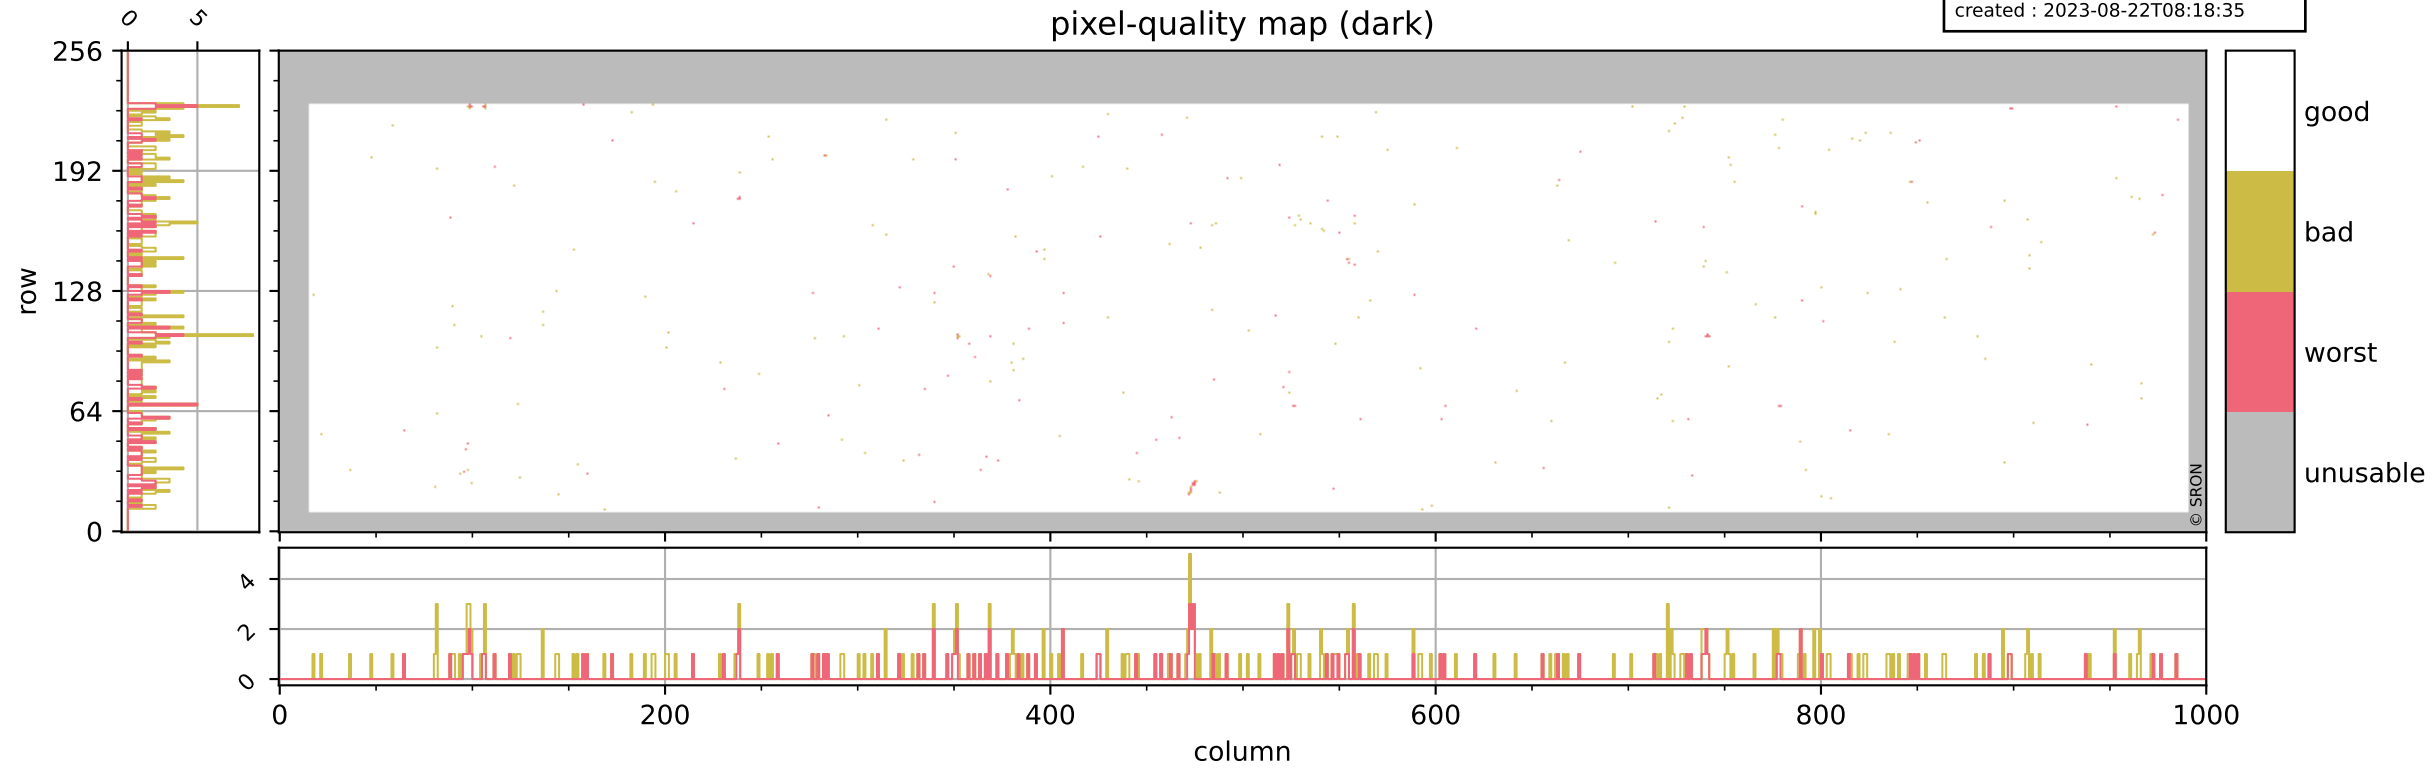

Tropomi SWIR pixel quality (official)

orbits : 19 in [17377, 17422]
coverage : 2021-02-19 / 2021-02-22
bad (quality < 0.8) : 3641
worst (quality < 0.1) : 432
created : 2023-08-22T08:18:35

pixel-quality map

Tropomi SWIR pixel quality (official)

orbits : 19 in [17377, 17422]
coverage : 2021-02-19 / 2021-02-22
bad (quality < 0.8) : 291
worst (quality < 0.1) : 114
created : 2023-08-22T08:18:35

pixel-quality map (dark)

Tropomi SWIR pixel quality (official)

orbits : 19 in [17377, 17422]
coverage : 2021-02-19 / 2021-02-22
bad (quality < 0.8) : 3390
worst (quality < 0.1) : 356
created : 2023-08-22T08:18:36

pixel-quality map (noise average)

Tropomi SWIR pixel quality (official)

orbits : 19 in [17377, 17422]
coverage : 2021-02-19 / 2021-02-22
created : 2023-08-22T08:18:36

Histograms of pixel-quality

Tropomi SWIR pixel quality (official) ground-tracks of Sentinel-5P