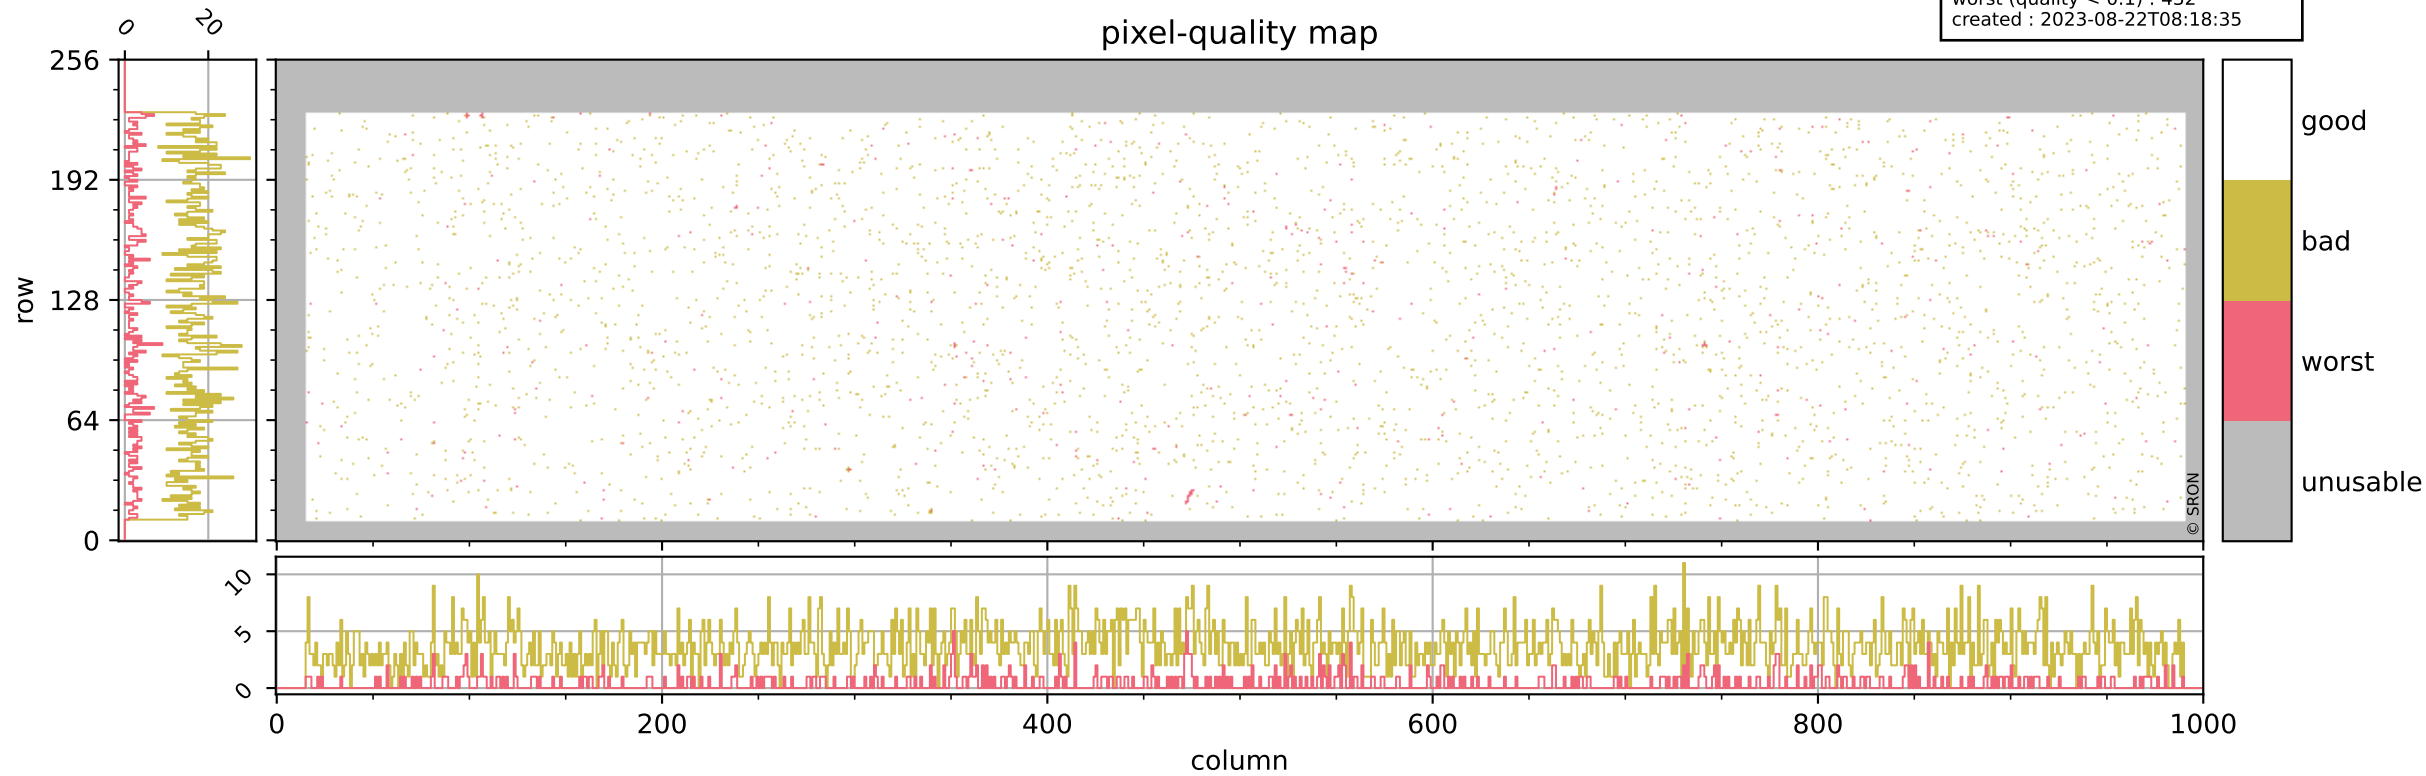

Tropomi SWIR pixel quality (official)

orbits : 19 in [17377, 17422]
coverage : 2021-02-19 / 2021-02-22
bad (quality < 0.8) : 3641
worst (quality < 0.1) : 432
created : 2023-08-22T08:18:35

pixel-quality map

Tropomi SWIR pixel quality (official)

orbits : 19 in [17377, 17422]
coverage : 2021-02-19 / 2021-02-22
bad (quality < 0.8) : 291
worst (quality < 0.1) : 114
created : 2023-08-22T08:18:35

pixel-quality map (dark)

Tropomi SWIR pixel quality (official)

orbits : 19 in [17377, 17422]
coverage : 2021-02-19 / 2021-02-22
bad (quality < 0.8) : 3390
worst (quality < 0.1) : 356
created : 2023-08-22T08:18:36

pixel-quality map (noise average)

Tropomi SWIR pixel quality (official)

orbits : 19 in [17377, 17422]
coverage : 2021-02-19 / 2021-02-22
created : 2023-08-22T08:18:36

Histograms of pixel-quality

Tropomi SWIR pixel quality (official) ground-tracks of Sentinel-5P