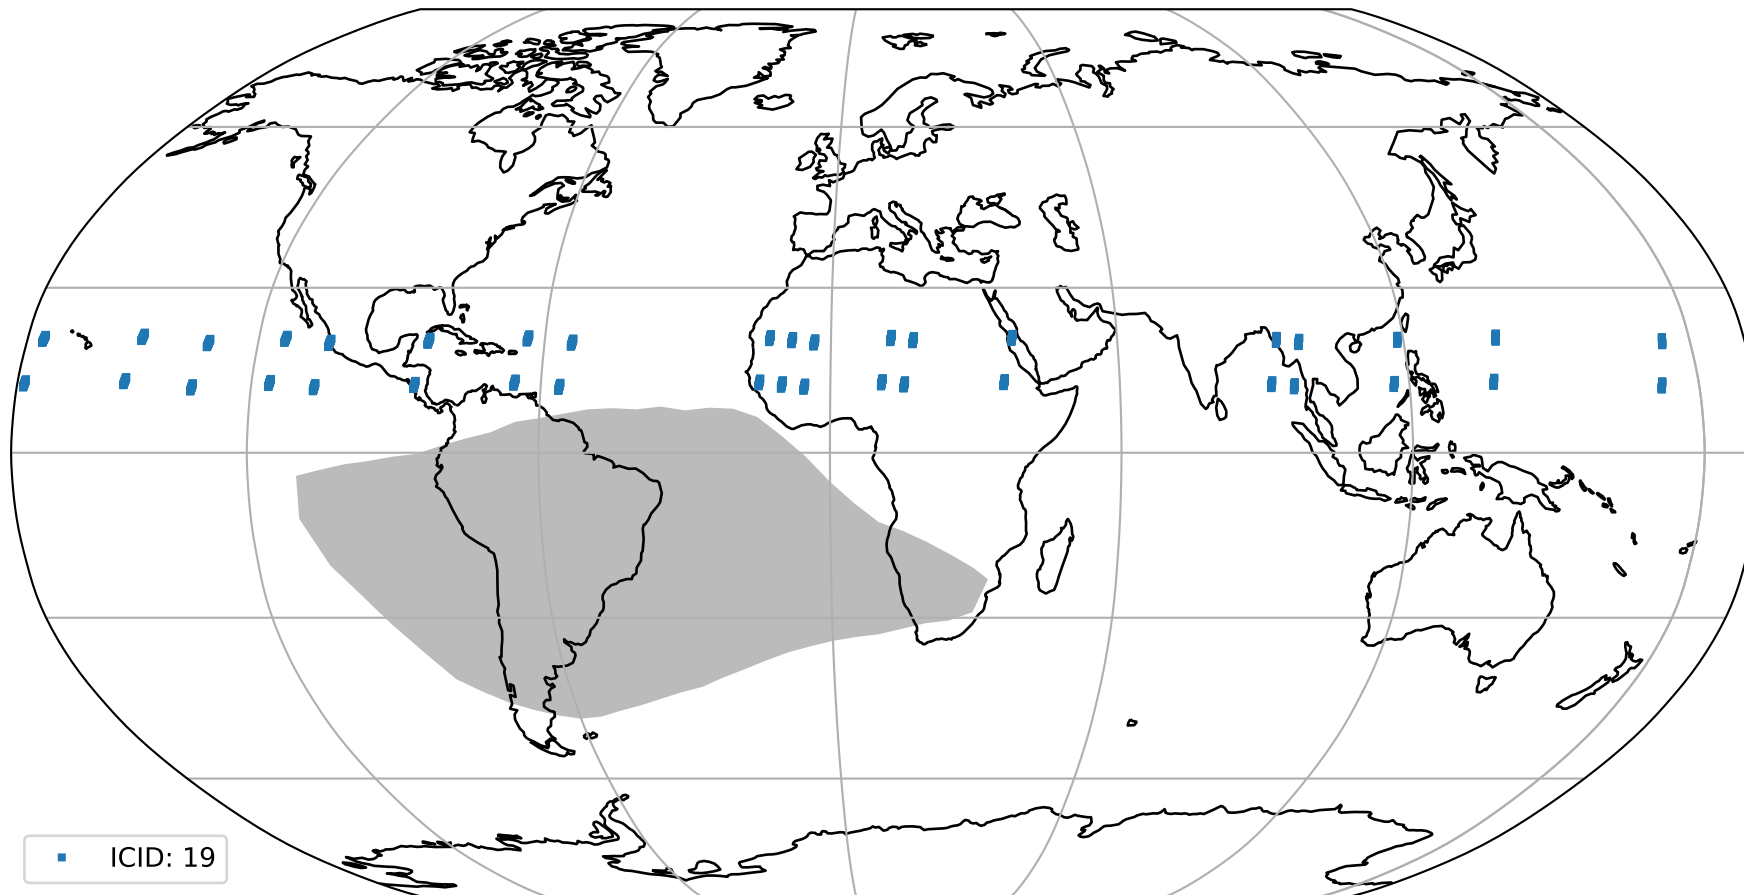

Tropomi SWIR pixel quality (official)

orbits : 19 in [17377, 17422]
coverage : 2021-02-19 / 2021-02-22
to good : 363
good to bad : 1528
to worst : 226
created : 2023-08-22T08:18:36

total quality compared with SWIR pixel-quality CKD

Tropomi SWIR pixel quality (official)

orbits : 19 in [17377, 17422]
coverage : 2021-02-19 / 2021-02-22
created : 2023-08-22T08:18:36

Histograms of pixel-quality

Tropomi SWIR pixel quality (official) ground-tracks of Sentinel-5P

orbits : 19 in [17377, 17422]
coverage : 2021-02-19 / 2021-02-22
created : 2023-08-22T08:18:36

Tropomi SWIR pixel quality (official)

orbits : [2827, 17422]
coverage : 2018-04-30 / 2021-02-22
created : 2023-08-22T08:18:37