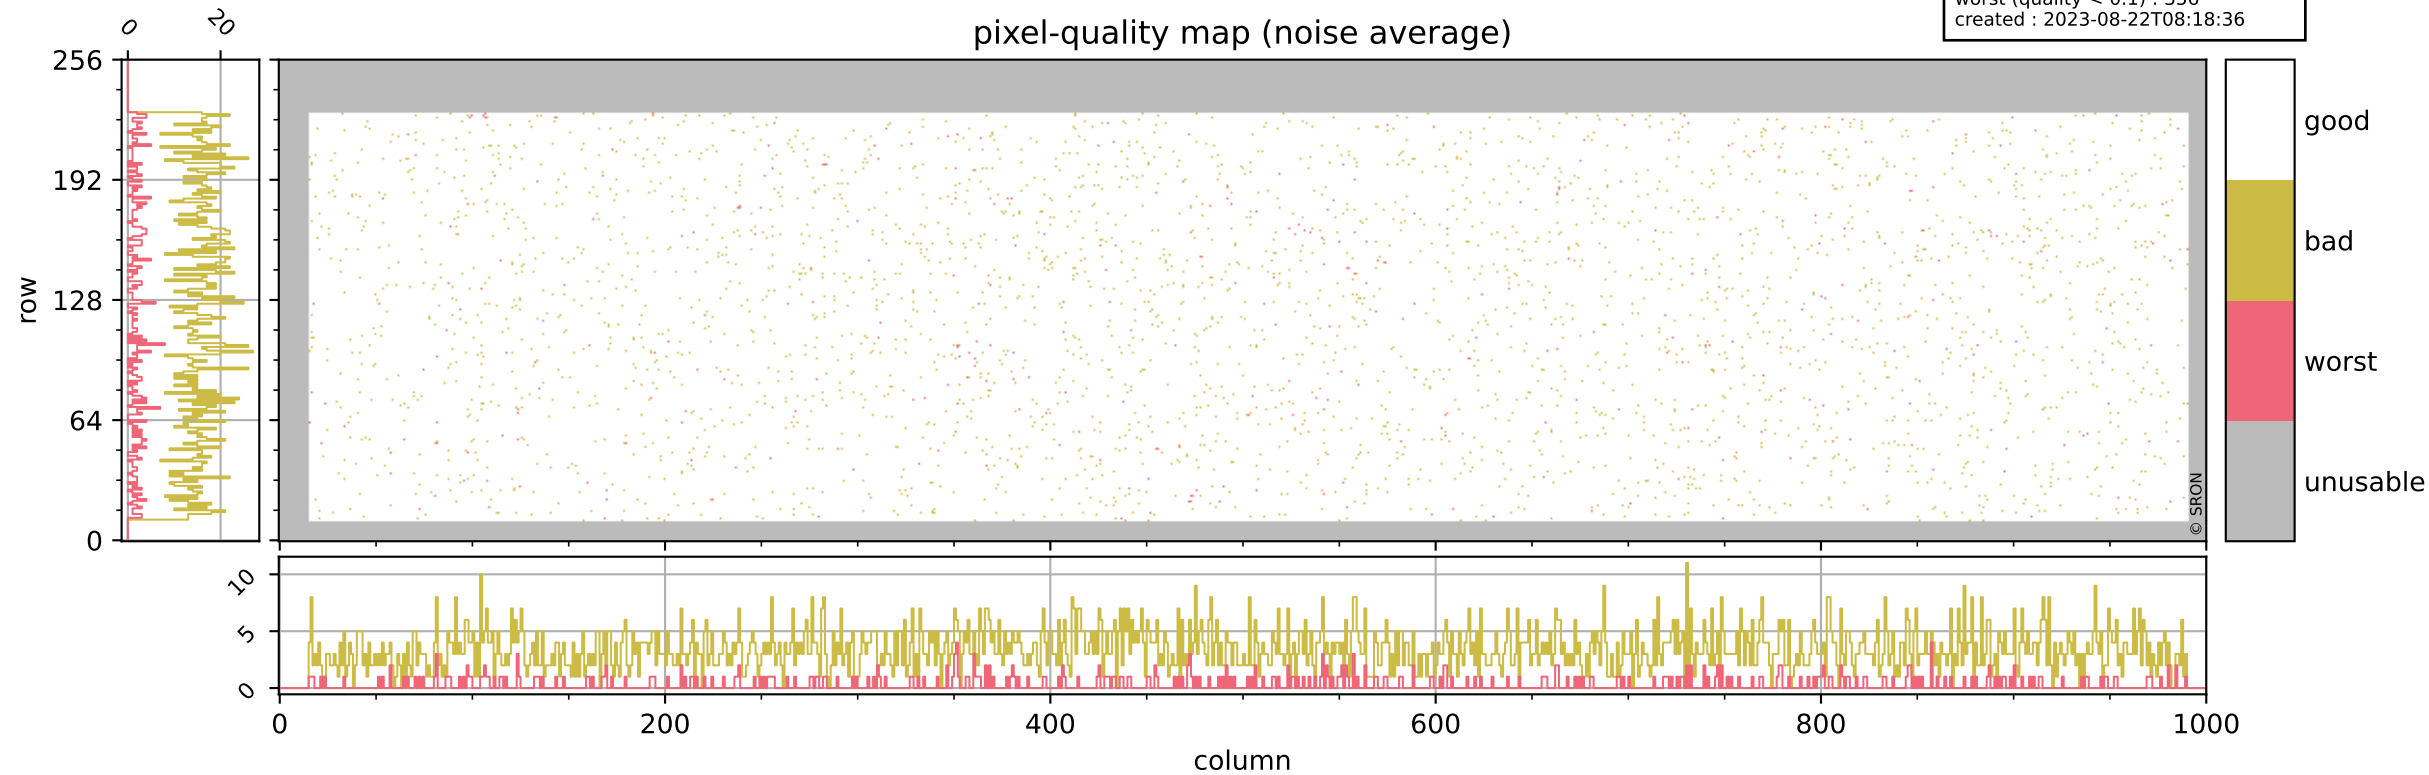

Tropomi SWIR pixel quality (official)

orbits : 19 in [17377, 17422]
coverage : 2021-02-19 / 2021-02-22
bad (quality < 0.8) : 291
worst (quality < 0.1) : 114
created : 2023-08-22T08:18:35

pixel-quality map (dark)

Tropomi SWIR pixel quality (official)

orbits : 19 in [17377, 17422]
coverage : 2021-02-19 / 2021-02-22
bad (quality < 0.8) : 3390
worst (quality < 0.1) : 356
created : 2023-08-22T08:18:36

pixel-quality map (noise average)

Tropomi SWIR pixel quality (official)

orbits : 19 in [17377, 17422]
coverage : 2021-02-19 / 2021-02-22
to good : 363
good to bad : 1528
to worst : 226
created : 2023-08-22T08:18:36

total quality compared with SWIR pixel-quality CKD

Tropomi SWIR pixel quality (official)

orbits : 19 in [17377, 17422]
coverage : 2021-02-19 / 2021-02-22
created : 2023-08-22T08:18:36

Histograms of pixel-quality

Tropomi SWIR pixel quality (official) ground-tracks of Sentinel-5P