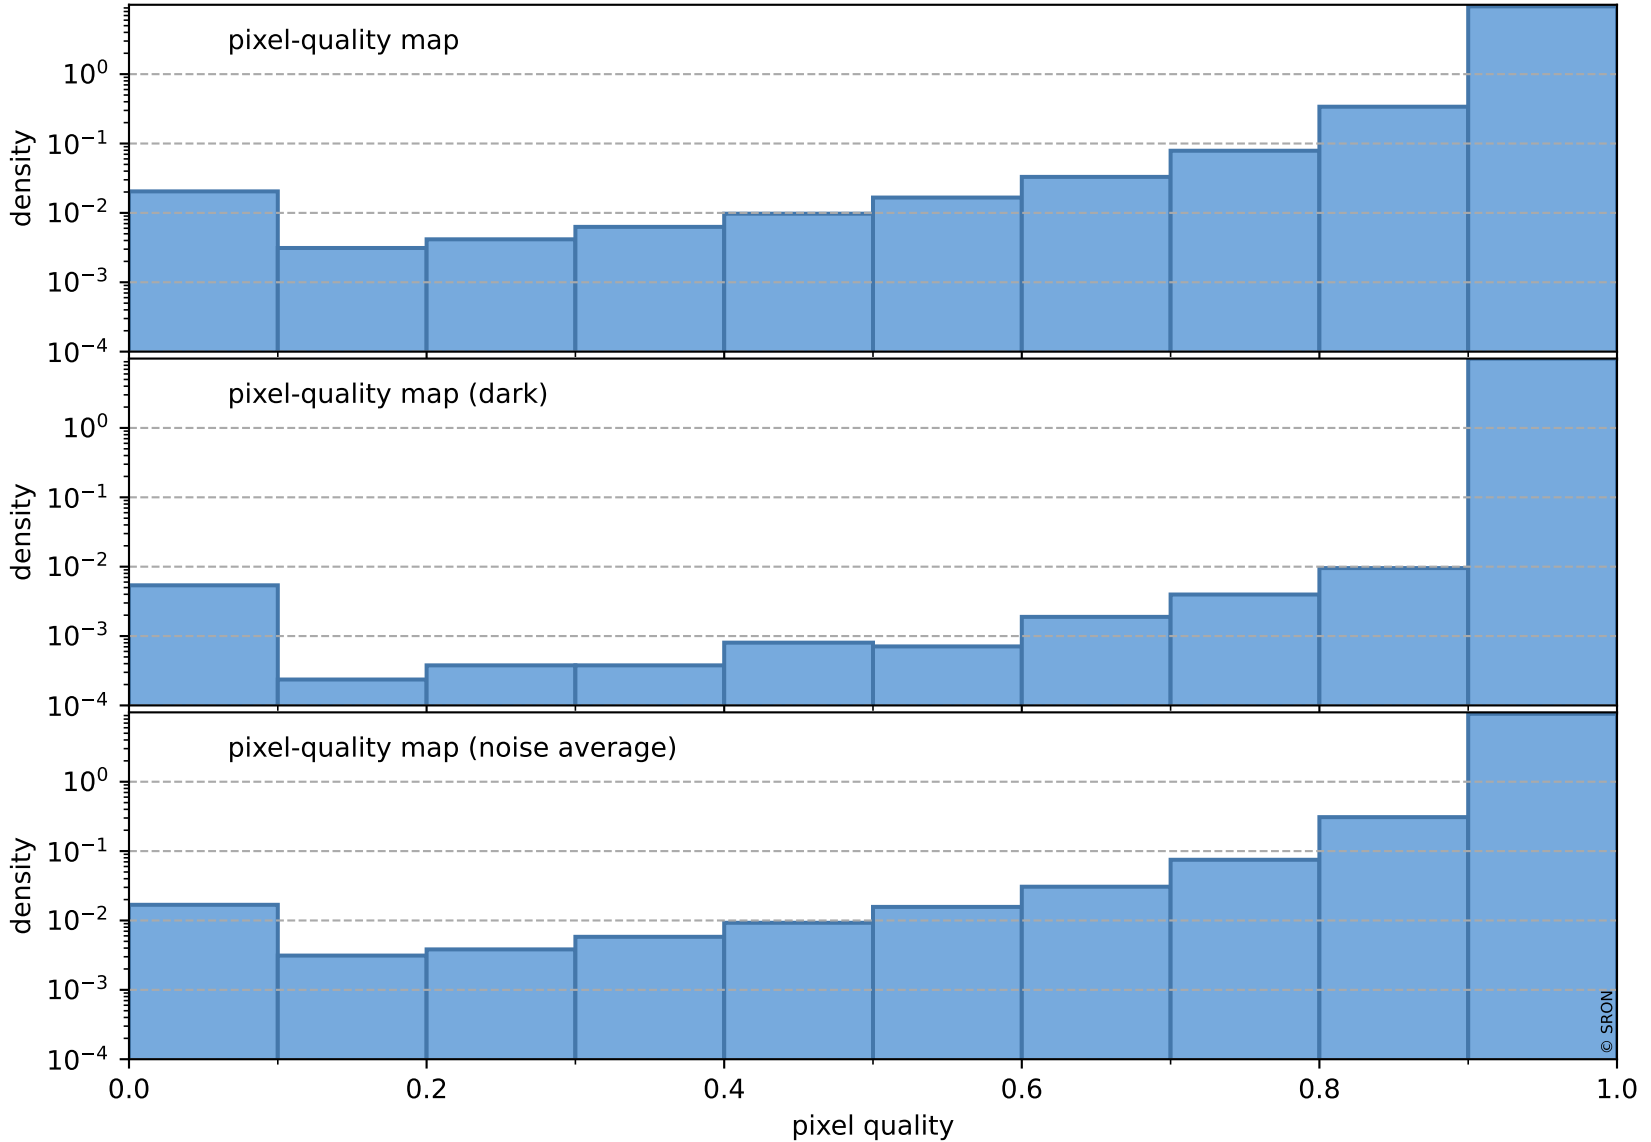

Tropomi SWIR pixel quality (official)

orbits : 19 in [17377, 17422]
coverage : 2021-02-19 / 2021-02-22
to good : 363
good to bad : 1528
to worst : 226
created : 2023-08-22T08:18:36

total quality compared with SWIR pixel-quality CKD

Tropomi SWIR pixel quality (official)

orbits : 19 in [17377, 17422]
coverage : 2021-02-19 / 2021-02-22
created : 2023-08-22T08:18:36

Histograms of pixel-quality

Tropomi SWIR pixel quality (official) ground-tracks of Sentinel-5P

orbits : 19 in [17377, 17422]
coverage : 2021-02-19 / 2021-02-22
created : 2023-08-22T08:18:36

Tropomi SWIR pixel quality (official)

orbits : [2827, 17422]
coverage : 2018-04-30 / 2021-02-22
created : 2023-08-22T08:18:37