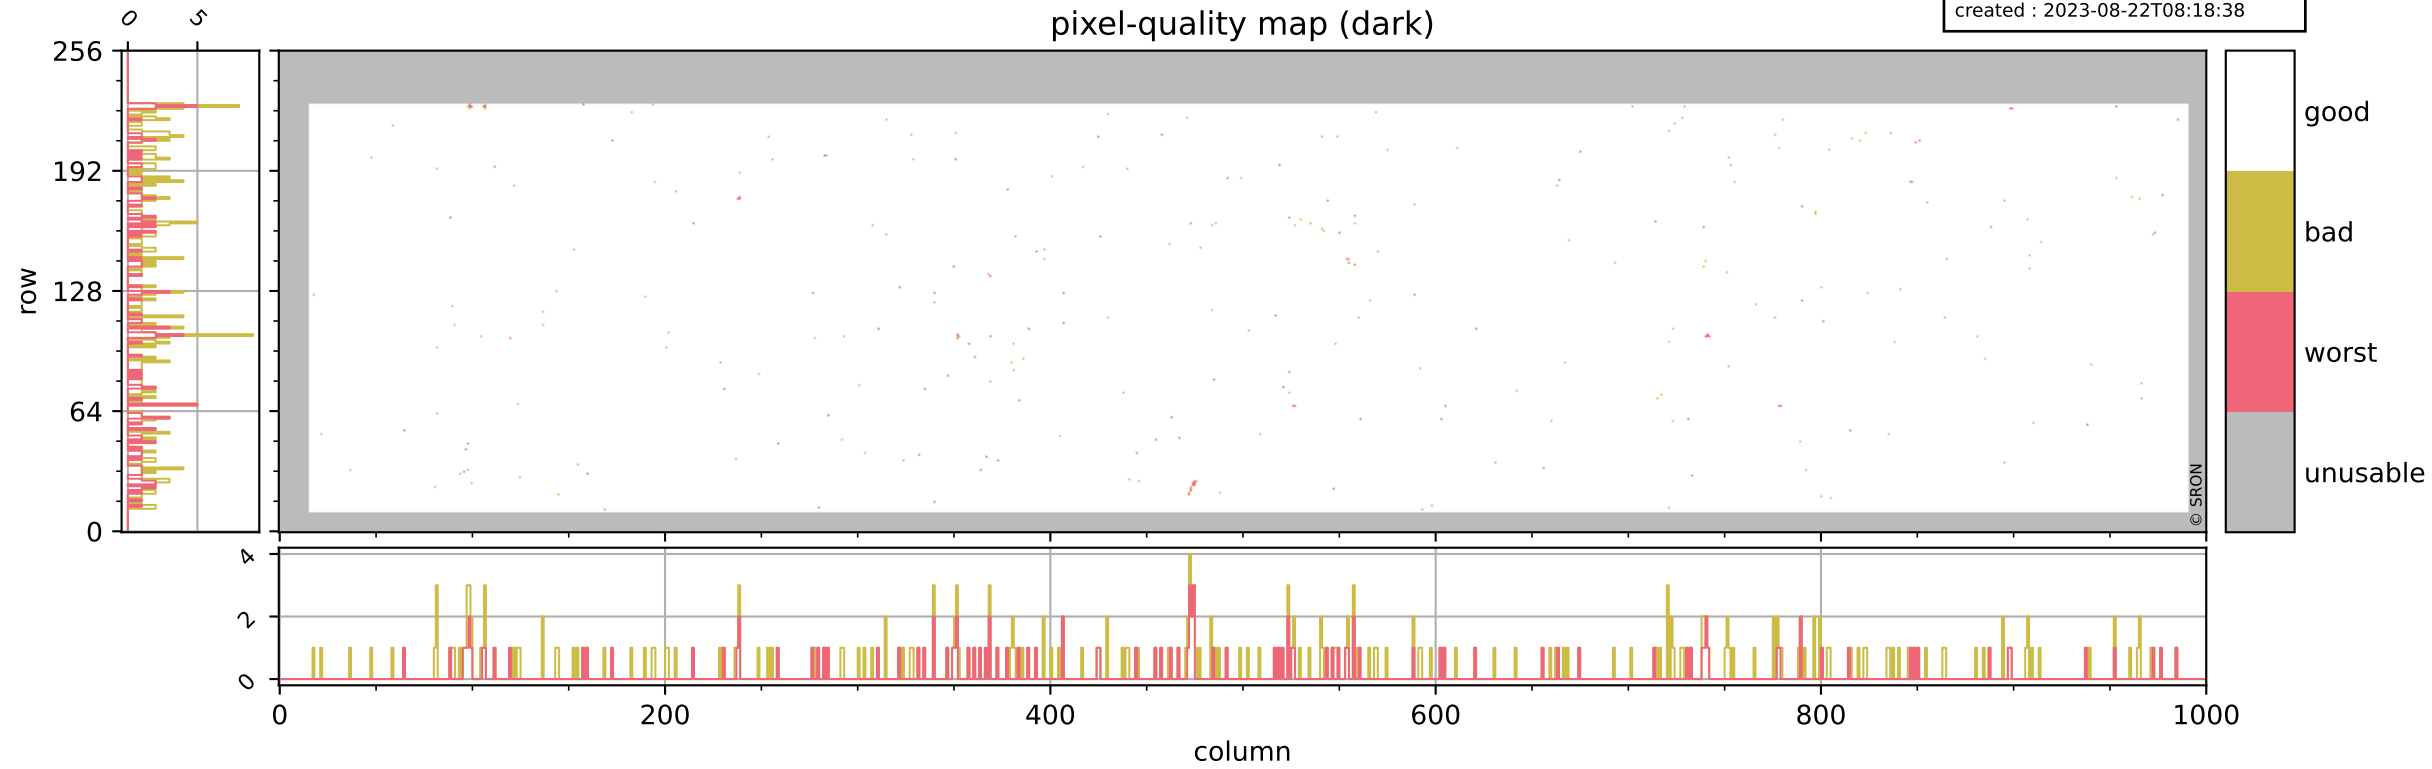

Tropomi SWIR pixel quality (official)

orbits : 19 in [17392, 17437]
coverage : 2021-02-20 / 2021-02-23
bad (quality < 0.8) : 3636
worst (quality < 0.1) : 438
created : 2023-08-22T08:18:37

pixel-quality map

Tropomi SWIR pixel quality (official)

orbits : 19 in [17392, 17437]
coverage : 2021-02-20 / 2021-02-23
bad (quality < 0.8) : 290
worst (quality < 0.1) : 114
created : 2023-08-22T08:18:38

pixel-quality map (dark)

Tropomi SWIR pixel quality (official)

orbits : 19 in [17392, 17437]
coverage : 2021-02-20 / 2021-02-23
bad (quality < 0.8) : 3388
worst (quality < 0.1) : 361
created : 2023-08-22T08:18:38

pixel-quality map (noise average)

Tropomi SWIR pixel quality (official)

orbits : 19 in [17392, 17437]
coverage : 2021-02-20 / 2021-02-23
created : 2023-08-22T08:18:38

Histograms of pixel-quality

Tropomi SWIR pixel quality (official) ground-tracks of Sentinel-5P