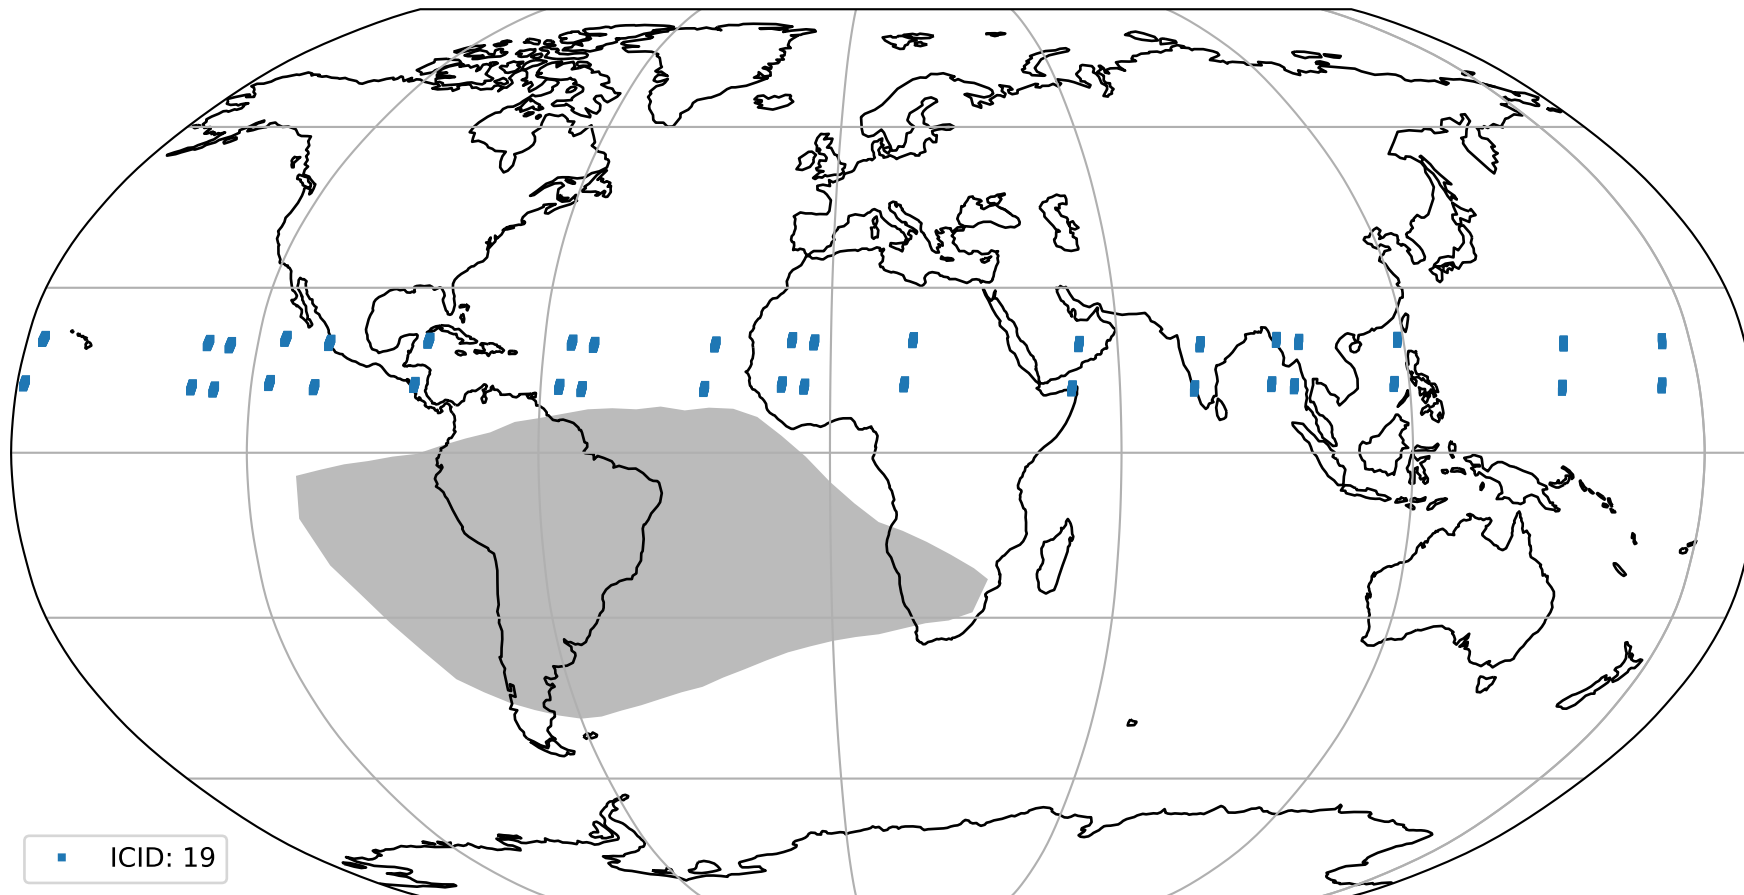

Tropomi SWIR pixel quality (official)

orbits : 19 in [17392, 17437]
coverage : 2021-02-20 / 2021-02-23
created : 2023-08-22T08:18:38

Histograms of pixel-quality

Tropomi SWIR pixel quality (official) ground-tracks of Sentinel-5P

orbits : 19 in [17392, 17437]
coverage : 2021-02-20 / 2021-02-23
created : 2023-08-22T08:18:39

Tropomi SWIR pixel quality (official)

orbits : [2827, 17437]
coverage : 2018-04-30 / 2021-02-23
created : 2023-08-22T08:18:39