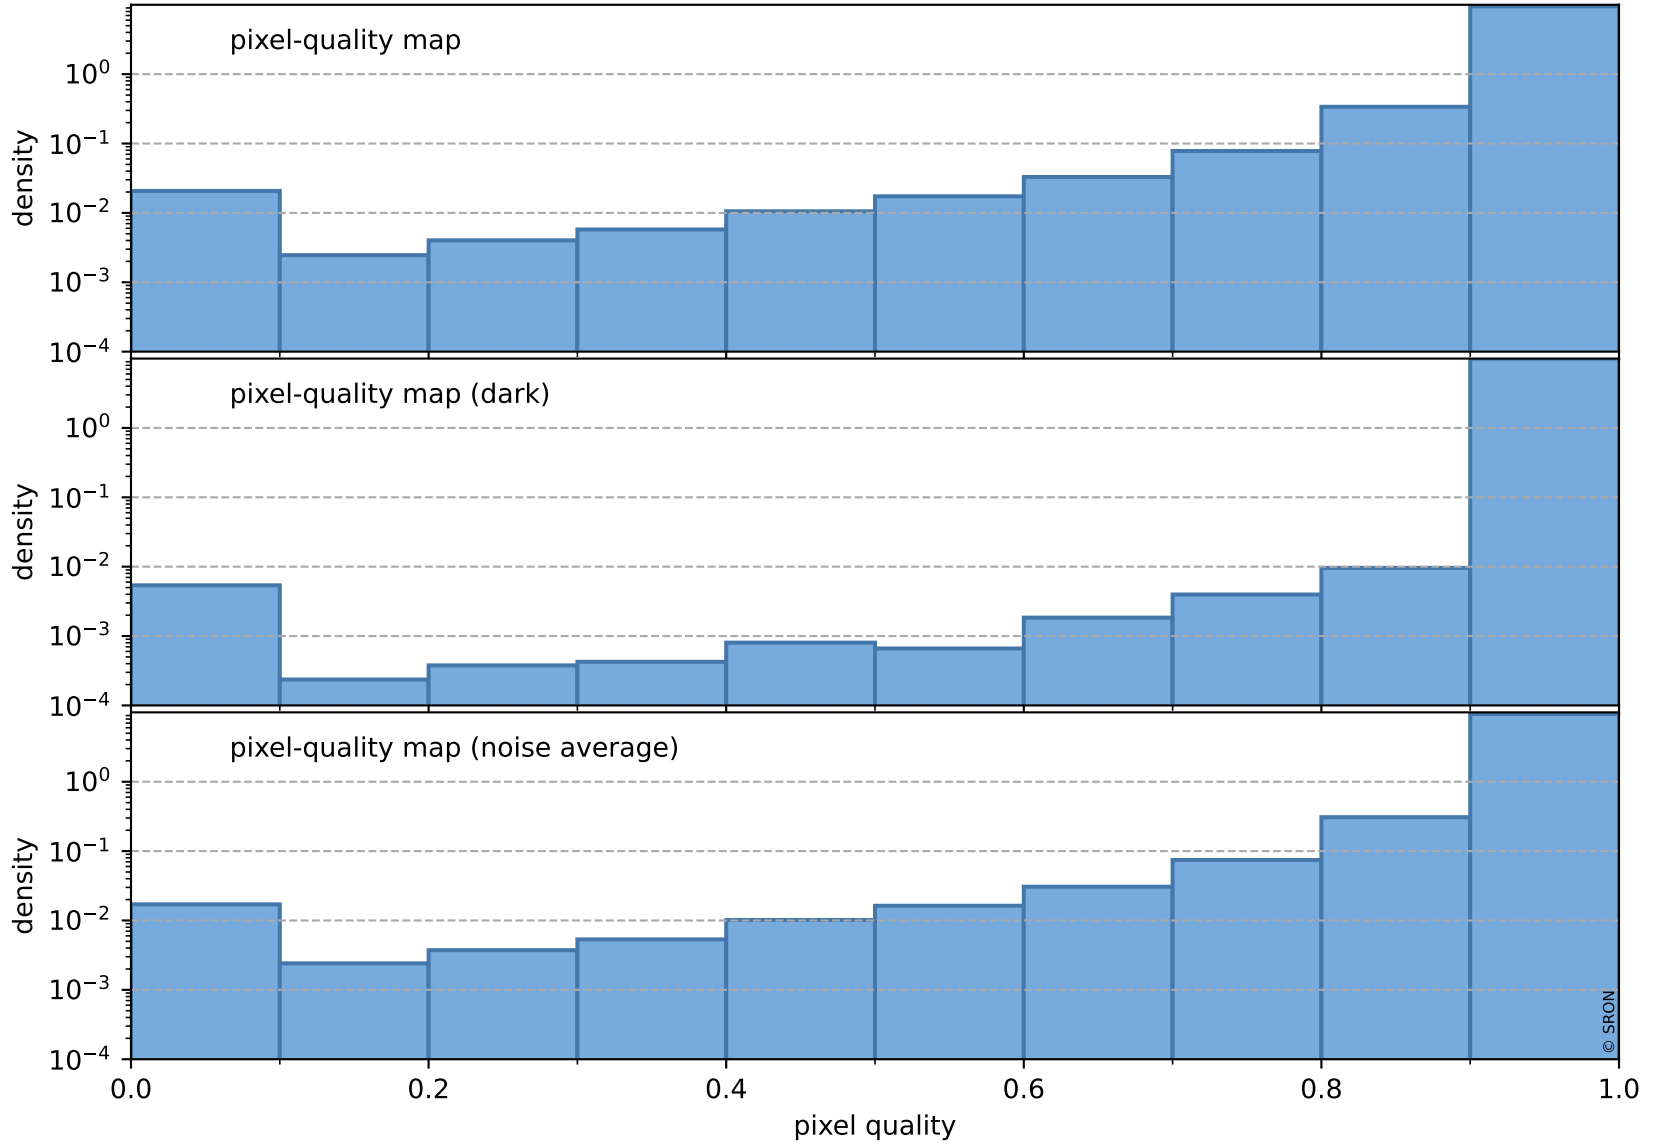

Tropomi SWIR pixel quality (official)

orbits : 19 in [17392, 17437]
coverage : 2021-02-20 / 2021-02-23
to good : 366
good to bad : 1522
to worst : 232
created : 2023-08-22T08:18:38

total quality compared with SWIR pixel-quality CKD

Tropomi SWIR pixel quality (official)

orbits : 19 in [17392, 17437]
coverage : 2021-02-20 / 2021-02-23
created : 2023-08-22T08:18:38

Histograms of pixel-quality

Tropomi SWIR pixel quality (official) ground-tracks of Sentinel-5P

orbits : 19 in [17392, 17437]
coverage : 2021-02-20 / 2021-02-23
created : 2023-08-22T08:18:39

Tropomi SWIR pixel quality (official)

orbits : [2827, 17437]
coverage : 2018-04-30 / 2021-02-23
created : 2023-08-22T08:18:39