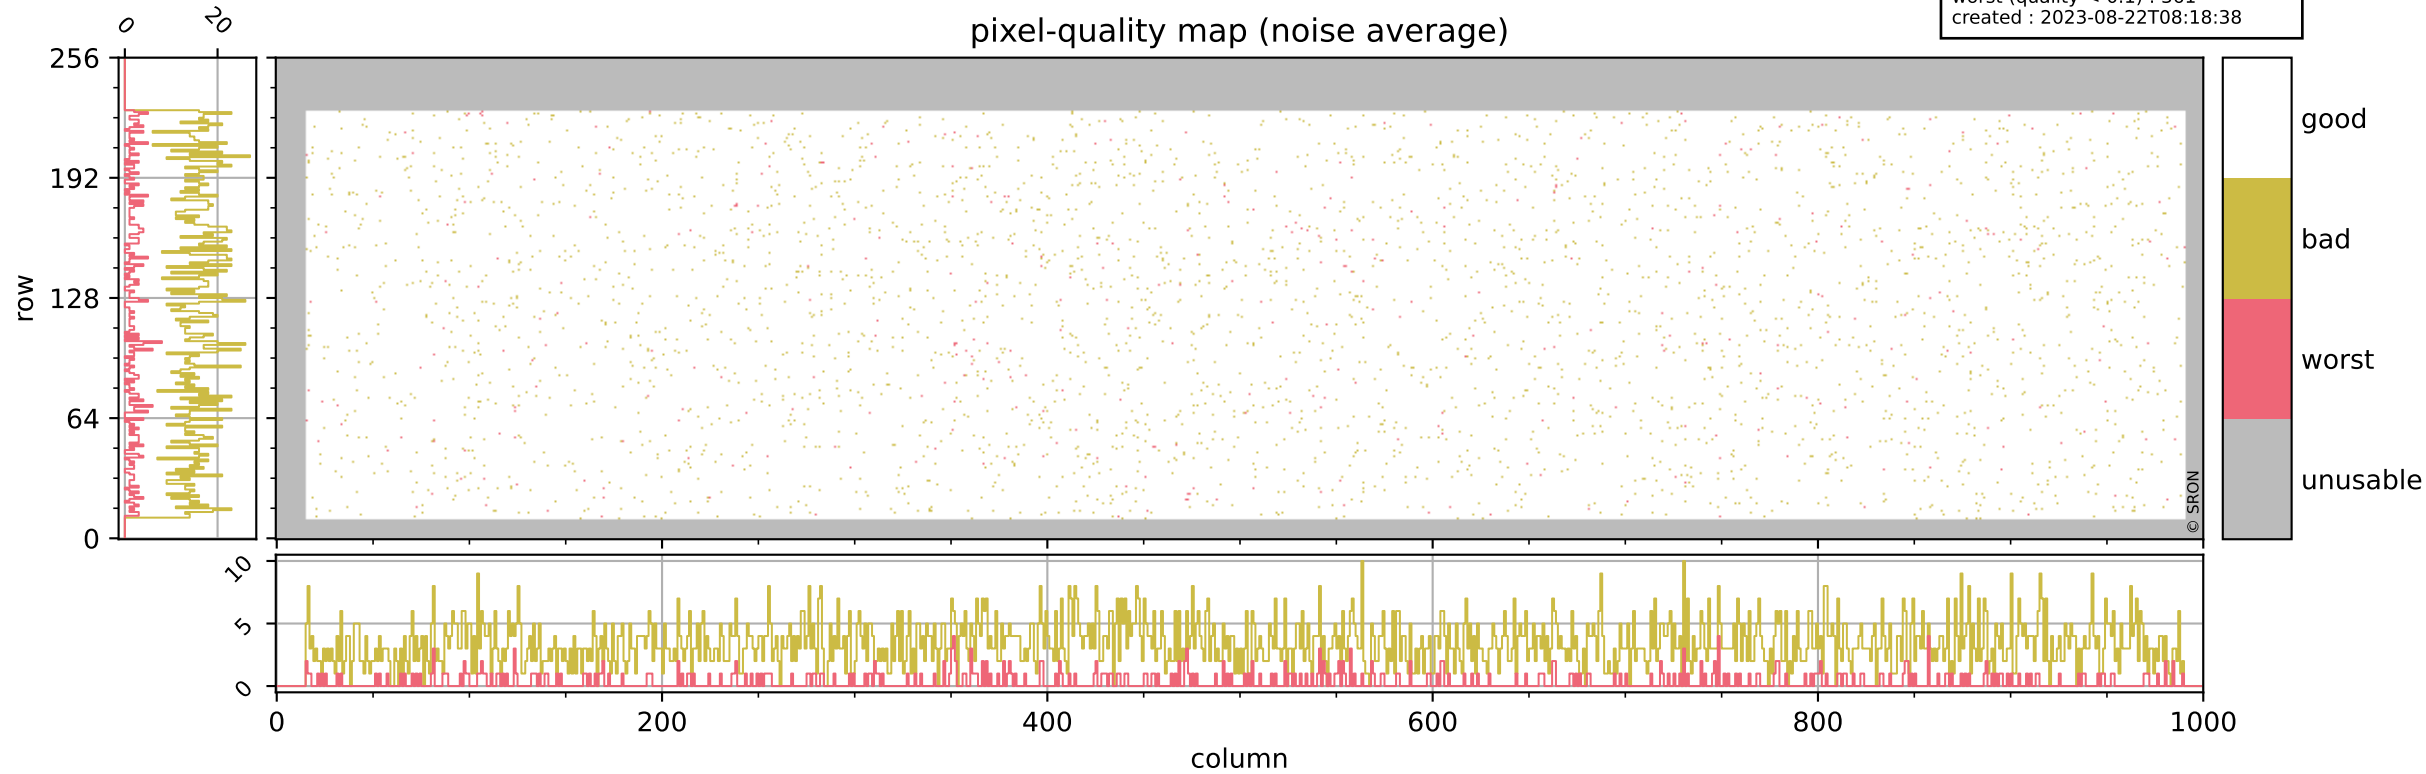

Tropomi SWIR pixel quality (official)

orbits : 19 in [17392, 17437]
coverage : 2021-02-20 / 2021-02-23
bad (quality < 0.8) : 290
worst (quality < 0.1) : 114
created : 2023-08-22T08:18:38

pixel-quality map (dark)

Tropomi SWIR pixel quality (official)

orbits : 19 in [17392, 17437]
coverage : 2021-02-20 / 2021-02-23
bad (quality < 0.8) : 3388
worst (quality < 0.1) : 361
created : 2023-08-22T08:18:38

pixel-quality map (noise average)

Tropomi SWIR pixel quality (official)

orbits : 19 in [17392, 17437]
coverage : 2021-02-20 / 2021-02-23
to good : 366
good to bad : 1522
to worst : 232
created : 2023-08-22T08:18:38

total quality compared with SWIR pixel-quality CKD

Tropomi SWIR pixel quality (official)

orbits : 19 in [17392, 17437]
coverage : 2021-02-20 / 2021-02-23
created : 2023-08-22T08:18:38

Histograms of pixel-quality

Tropomi SWIR pixel quality (official) ground-tracks of Sentinel-5P