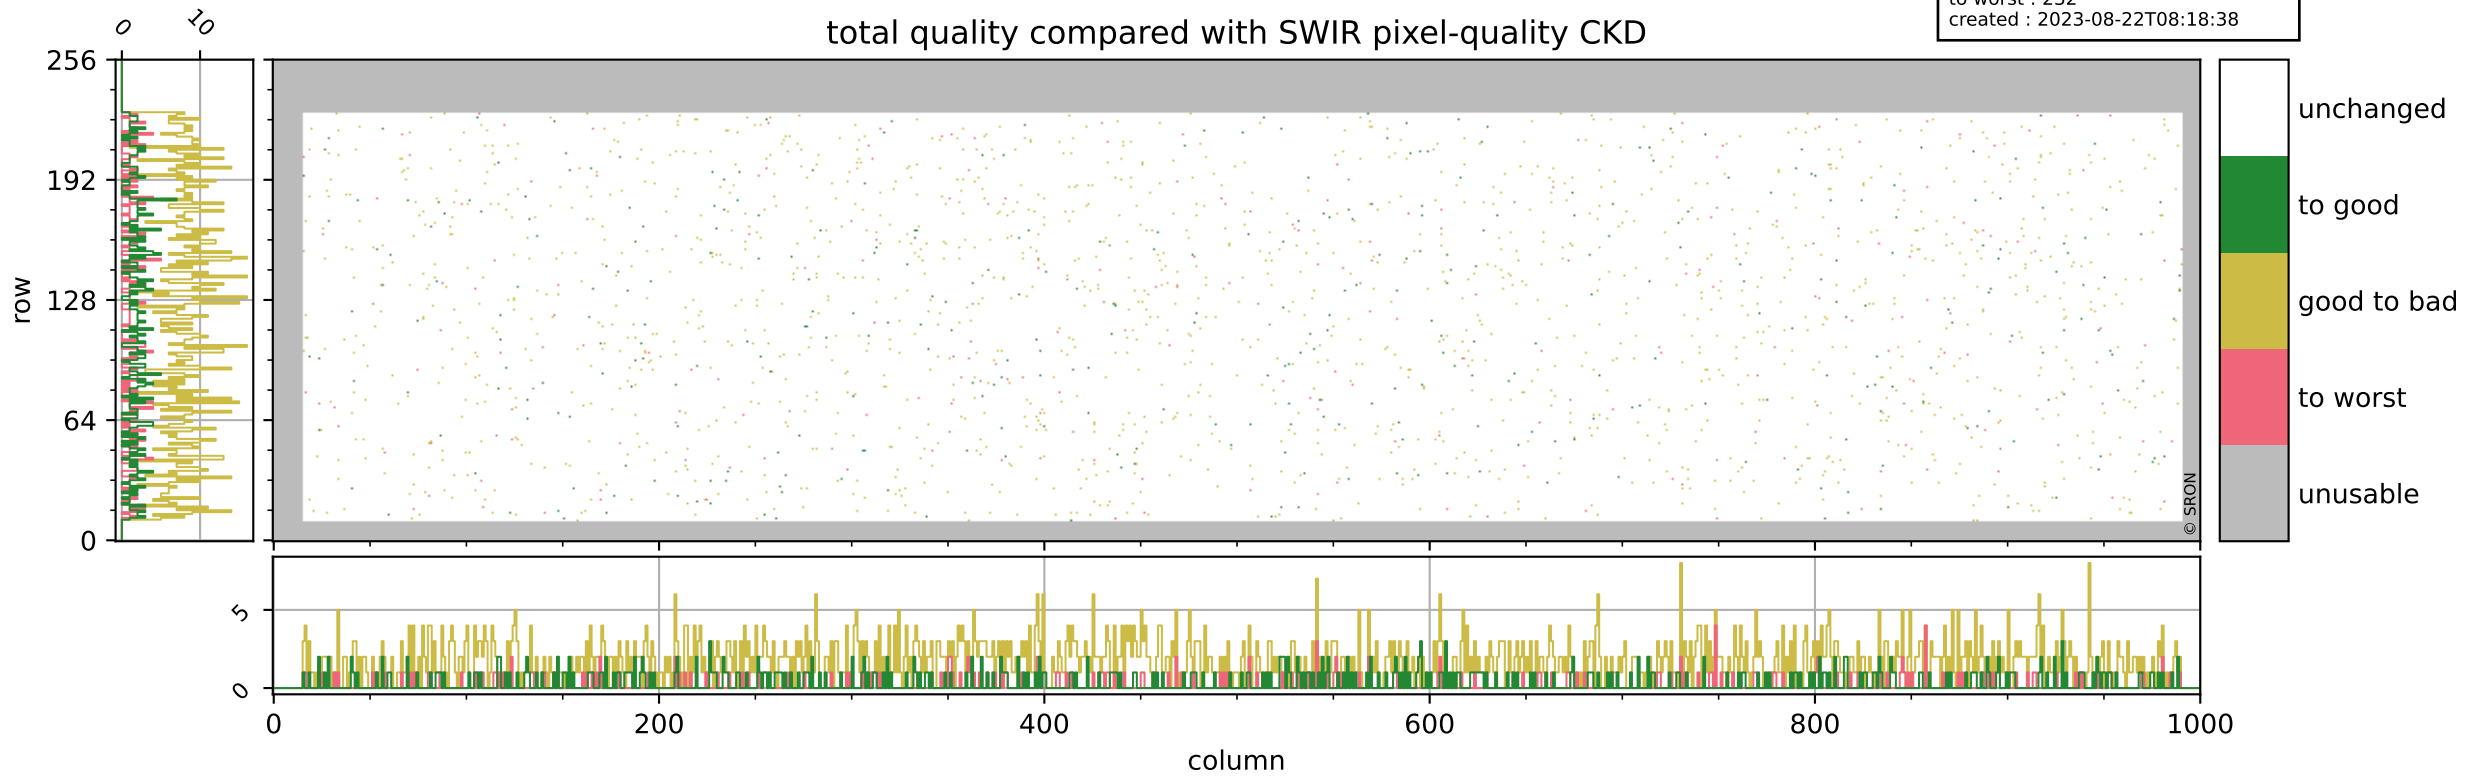

Tropomi SWIR pixel quality (official)

orbits : 19 in [17392, 17437]
coverage : 2021-02-20 / 2021-02-23
bad (quality < 0.8) : 3388
worst (quality < 0.1) : 361
created : 2023-08-22T08:18:38

pixel-quality map (noise average)

Tropomi SWIR pixel quality (official)

orbits : 19 in [17392, 17437]
coverage : 2021-02-20 / 2021-02-23
to good : 366
good to bad : 1522
to worst : 232
created : 2023-08-22T08:18:38

total quality compared with SWIR pixel-quality CKD

Tropomi SWIR pixel quality (official)

orbits : 19 in [17392, 17437]
coverage : 2021-02-20 / 2021-02-23
created : 2023-08-22T08:18:38

Histograms of pixel-quality

Tropomi SWIR pixel quality (official) ground-tracks of Sentinel-5P

orbits : 19 in [17392, 17437]
coverage : 2021-02-20 / 2021-02-23
created : 2023-08-22T08:18:39

Tropomi SWIR pixel quality (official)

orbits : [2827, 17437]
coverage : 2018-04-30 / 2021-02-23
created : 2023-08-22T08:18:39