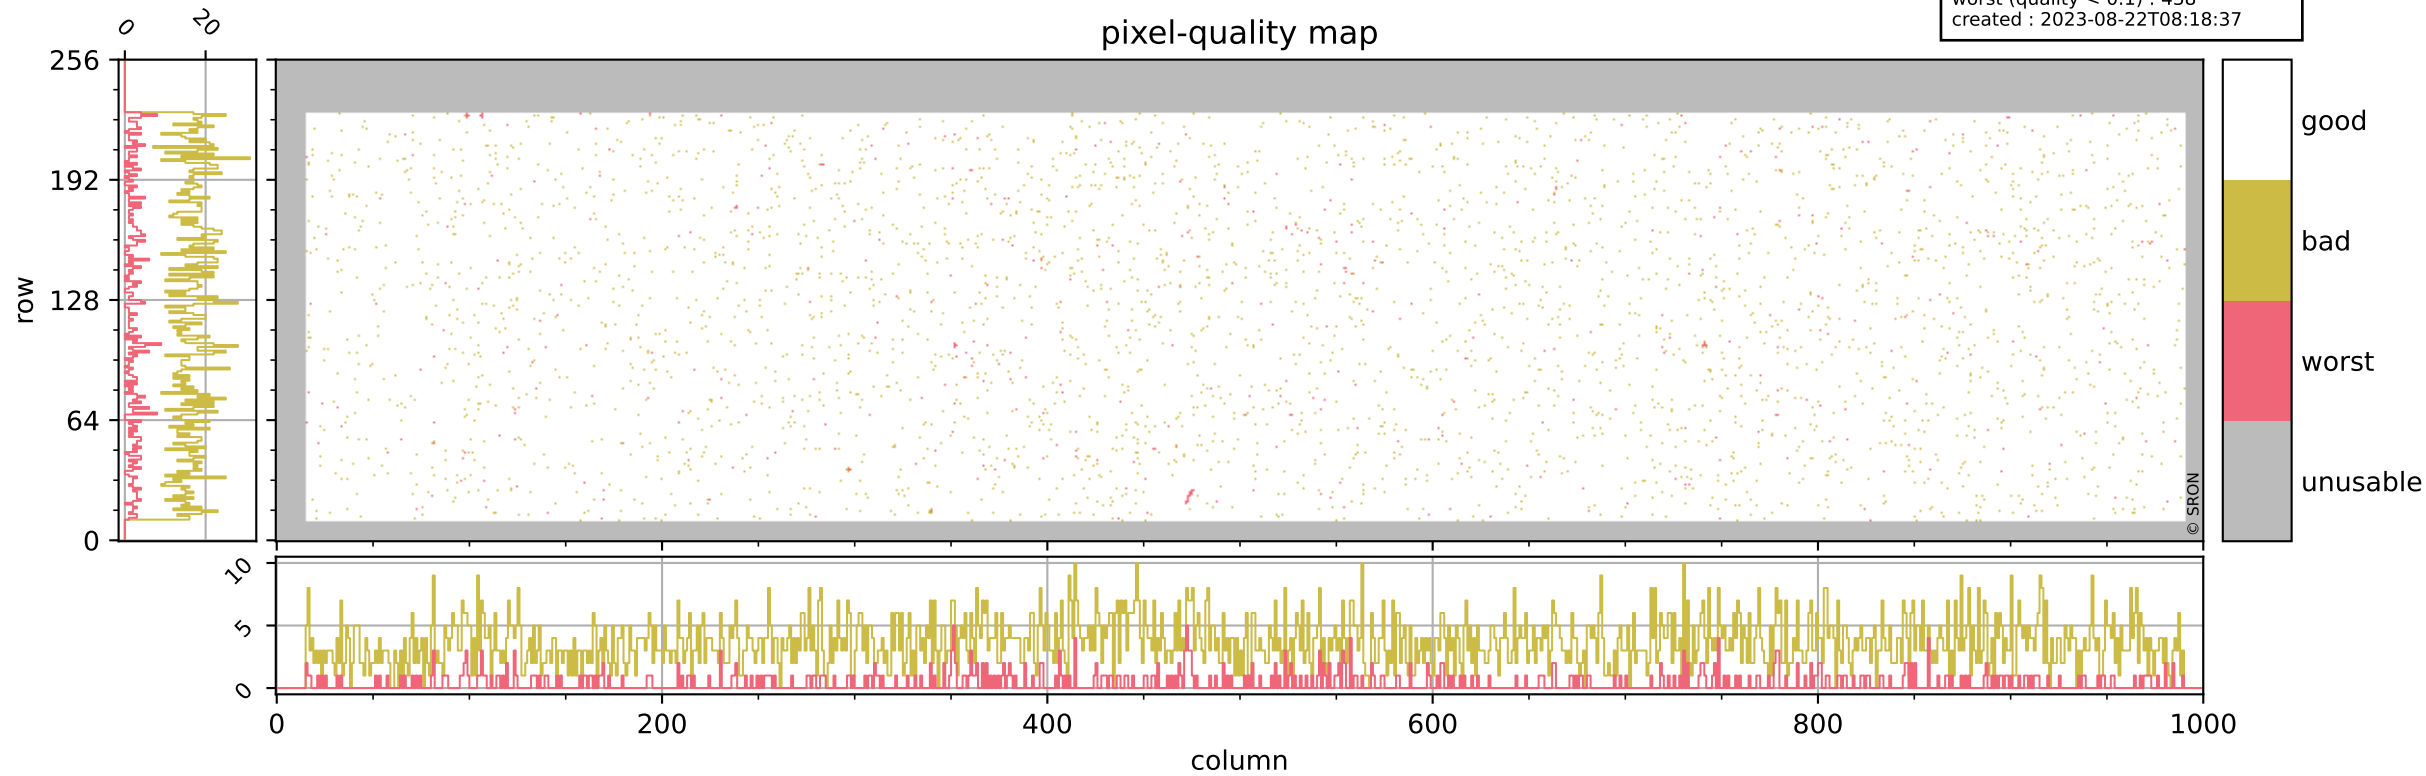

Tropomi SWIR pixel quality (official)

orbits : 19 in [17392, 17437]
coverage : 2021-02-20 / 2021-02-23
bad (quality < 0.8) : 3636
worst (quality < 0.1) : 438
created : 2023-08-22T08:18:37

pixel-quality map

Tropomi SWIR pixel quality (official)

orbits : 19 in [17392, 17437]
coverage : 2021-02-20 / 2021-02-23
bad (quality < 0.8) : 290
worst (quality < 0.1) : 114
created : 2023-08-22T08:18:38

pixel-quality map (dark)

Tropomi SWIR pixel quality (official)

orbits : 19 in [17392, 17437]
coverage : 2021-02-20 / 2021-02-23
bad (quality < 0.8) : 3388
worst (quality < 0.1) : 361
created : 2023-08-22T08:18:38

pixel-quality map (noise average)

Tropomi SWIR pixel quality (official)

orbits : 19 in [17392, 17437]
coverage : 2021-02-20 / 2021-02-23
created : 2023-08-22T08:18:38

Histograms of pixel-quality

Tropomi SWIR pixel quality (official) ground-tracks of Sentinel-5P