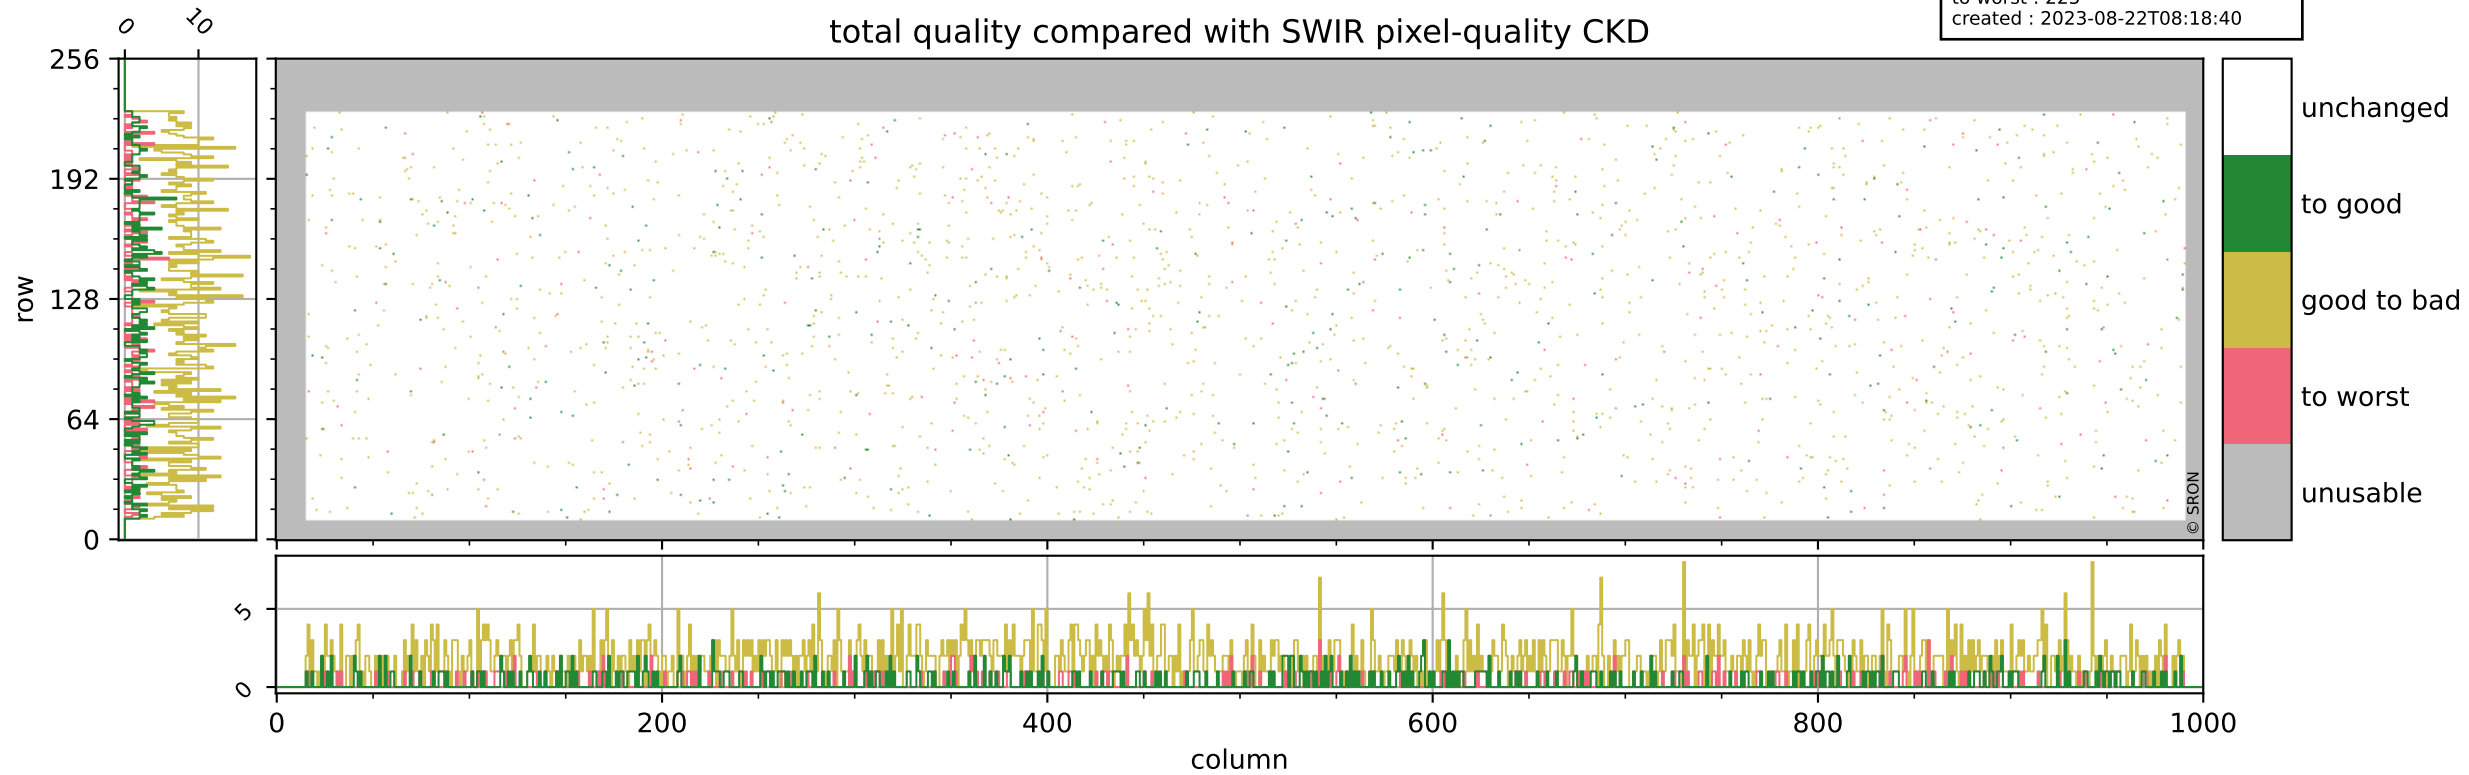

Tropomi SWIR pixel quality (official)

orbits : 18 in [17407, 17452]
coverage : 2021-02-21 / 2021-02-24
bad (quality < 0.8) : 292
worst (quality < 0.1) : 113
created : 2023-08-22T08:18:40

Tropomi SWIR pixel quality (official)

orbits : 18 in [17407, 17452]
coverage : 2021-02-21 / 2021-02-24
bad (quality < 0.8) : 3380
worst (quality < 0.1) : 354
created : 2023-08-22T08:18:40

pixel-quality map (noise average)

Tropomi SWIR pixel quality (official)

orbits : 18 in [17407, 17452]
coverage : 2021-02-21 / 2021-02-24
to good : 357
good to bad : 1511
to worst : 225
created : 2023-08-22T08:18:40

total quality compared with SWIR pixel-quality CKD

Tropomi SWIR pixel quality (official)

orbits : 18 in [17407, 17452]
coverage : 2021-02-21 / 2021-02-24
created : 2023-08-22T08:18:41

Histograms of pixel-quality

Tropomi SWIR pixel quality (official) ground-tracks of Sentinel-5P

orbits : 18 in [17407, 17452]
coverage : 2021-02-21 / 2021-02-24
created : 2023-08-22T08:18:41