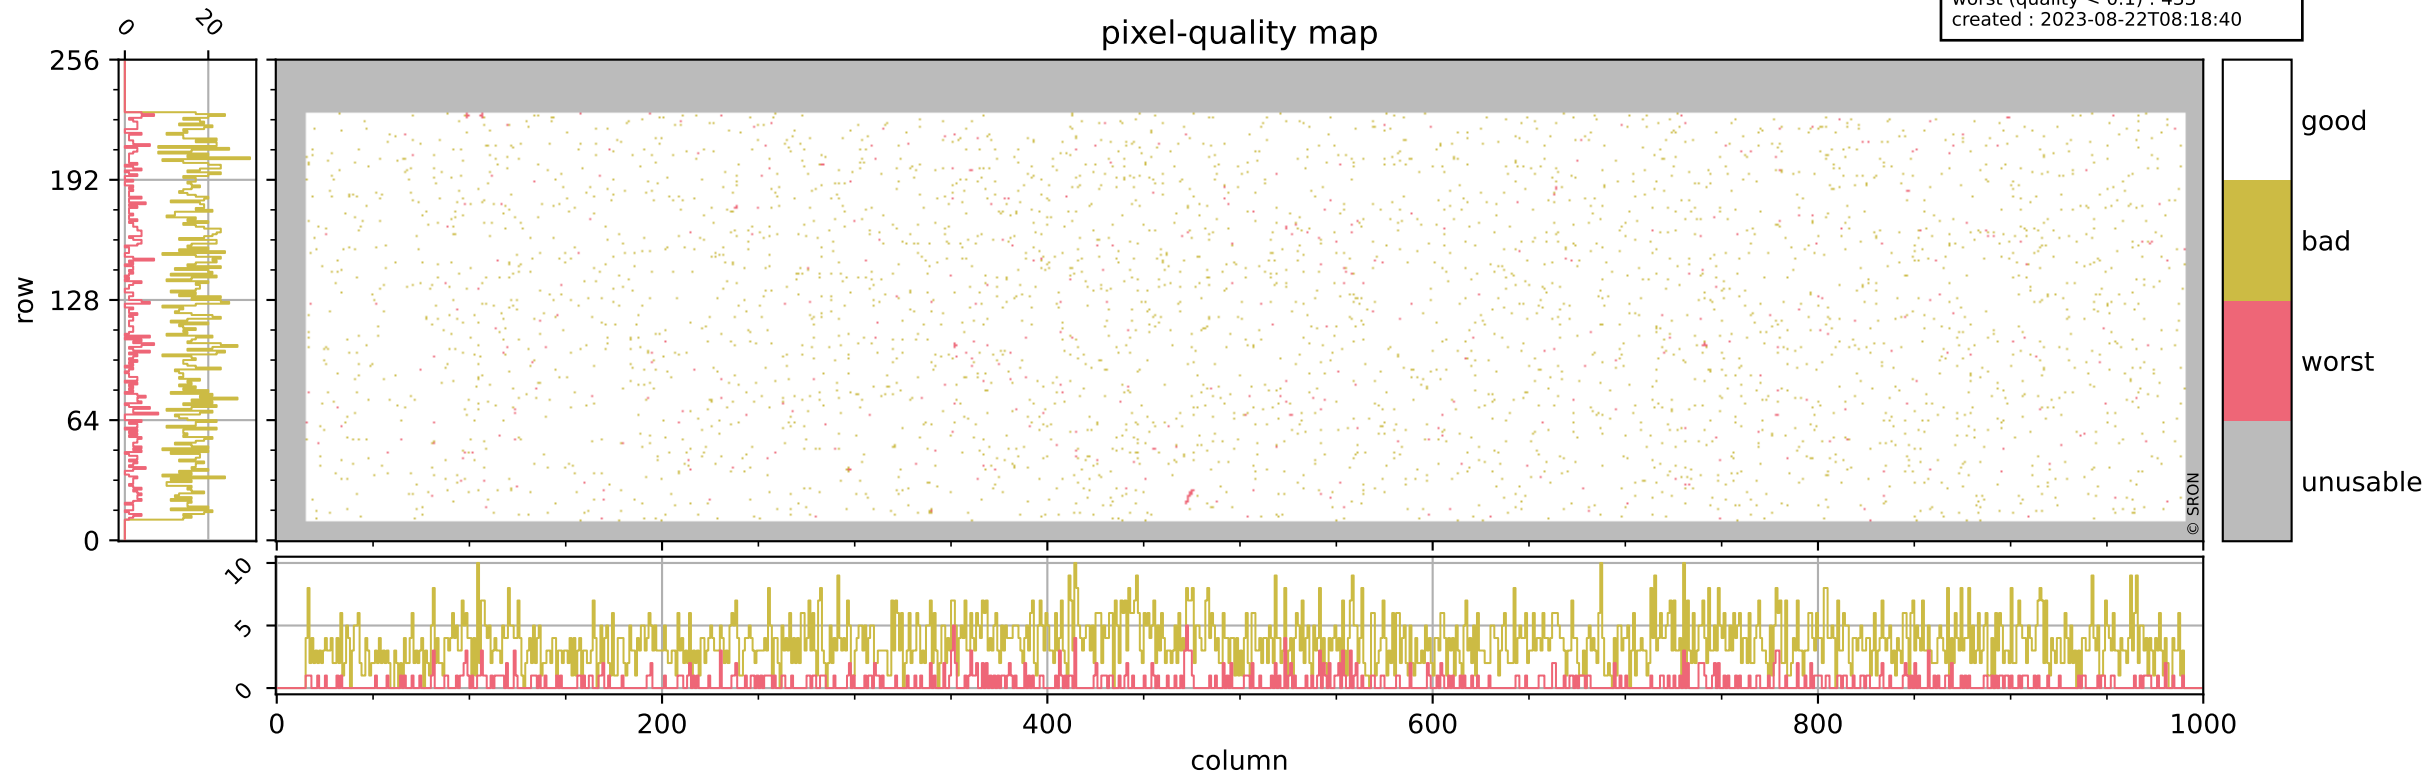

Tropomi SWIR pixel quality (official)

orbits : 18 in [17407, 17452]
coverage : 2021-02-21 / 2021-02-24
bad (quality < 0.8) : 3631
worst (quality < 0.1) : 433
created : 2023-08-22T08:18:40

pixel-quality map

Tropomi SWIR pixel quality (official)

orbits : 18 in [17407, 17452]
coverage : 2021-02-21 / 2021-02-24
bad (quality < 0.8) : 292
worst (quality < 0.1) : 113
created : 2023-08-22T08:18:40

Tropomi SWIR pixel quality (official)

orbits : 18 in [17407, 17452]
coverage : 2021-02-21 / 2021-02-24
bad (quality < 0.8) : 3380
worst (quality < 0.1) : 354
created : 2023-08-22T08:18:40

pixel-quality map (noise average)

Tropomi SWIR pixel quality (official)

orbits : 18 in [17407, 17452]
coverage : 2021-02-21 / 2021-02-24
created : 2023-08-22T08:18:41

Histograms of pixel-quality

Tropomi SWIR pixel quality (official) ground-tracks of Sentinel-5P

orbits : 18 in [17407, 17452]
coverage : 2021-02-21 / 2021-02-24
created : 2023-08-22T08:18:41