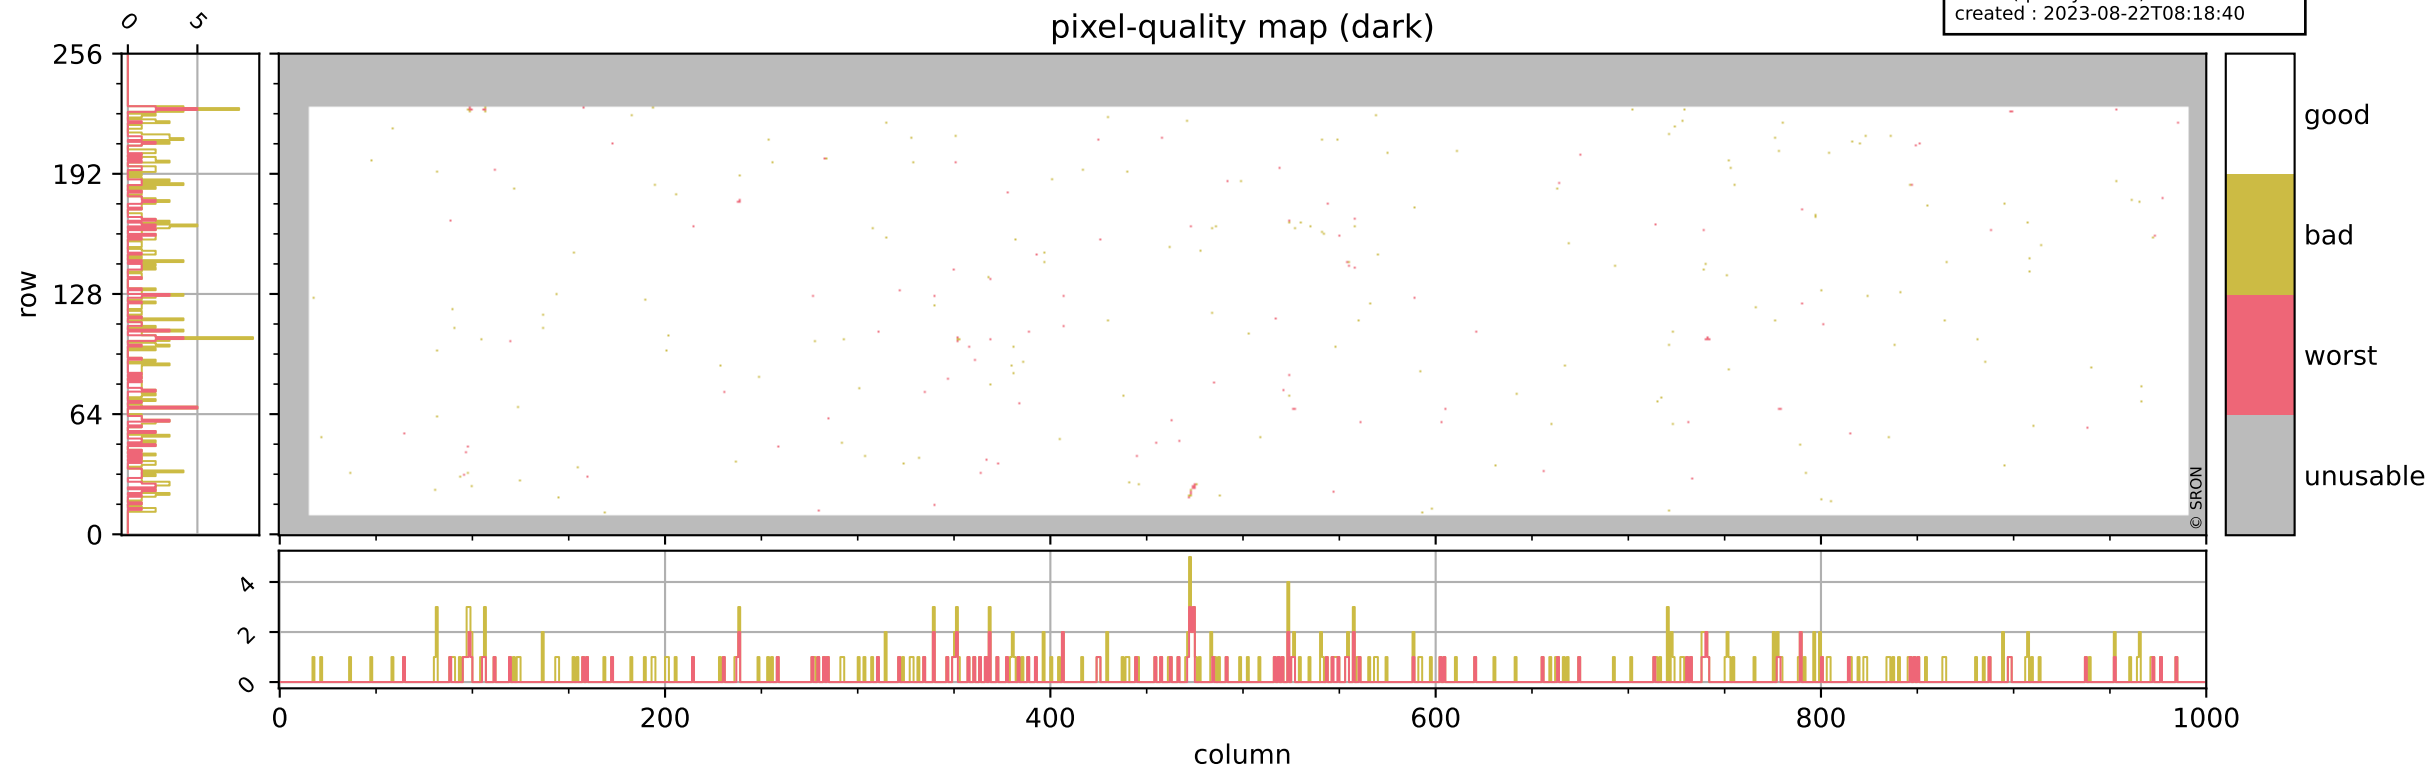

Tropomi SWIR pixel quality (official)

orbits : 18 in [17407, 17452]
coverage : 2021-02-21 / 2021-02-24
bad (quality < 0.8) : 3631
worst (quality < 0.1) : 433
created : 2023-08-22T08:18:40

pixel-quality map

Tropomi SWIR pixel quality (official)

orbits : 18 in [17407, 17452]
coverage : 2021-02-21 / 2021-02-24
bad (quality < 0.8) : 292
worst (quality < 0.1) : 113
created : 2023-08-22T08:18:40

Tropomi SWIR pixel quality (official)

orbits : 18 in [17407, 17452]
coverage : 2021-02-21 / 2021-02-24
bad (quality < 0.8) : 3380
worst (quality < 0.1) : 354
created : 2023-08-22T08:18:40

pixel-quality map (noise average)

Tropomi SWIR pixel quality (official)

orbits : 18 in [17407, 17452]
coverage : 2021-02-21 / 2021-02-24
created : 2023-08-22T08:18:41

Histograms of pixel-quality

Tropomi SWIR pixel quality (official) ground-tracks of Sentinel-5P

orbits : 18 in [17407, 17452]
coverage : 2021-02-21 / 2021-02-24
created : 2023-08-22T08:18:41