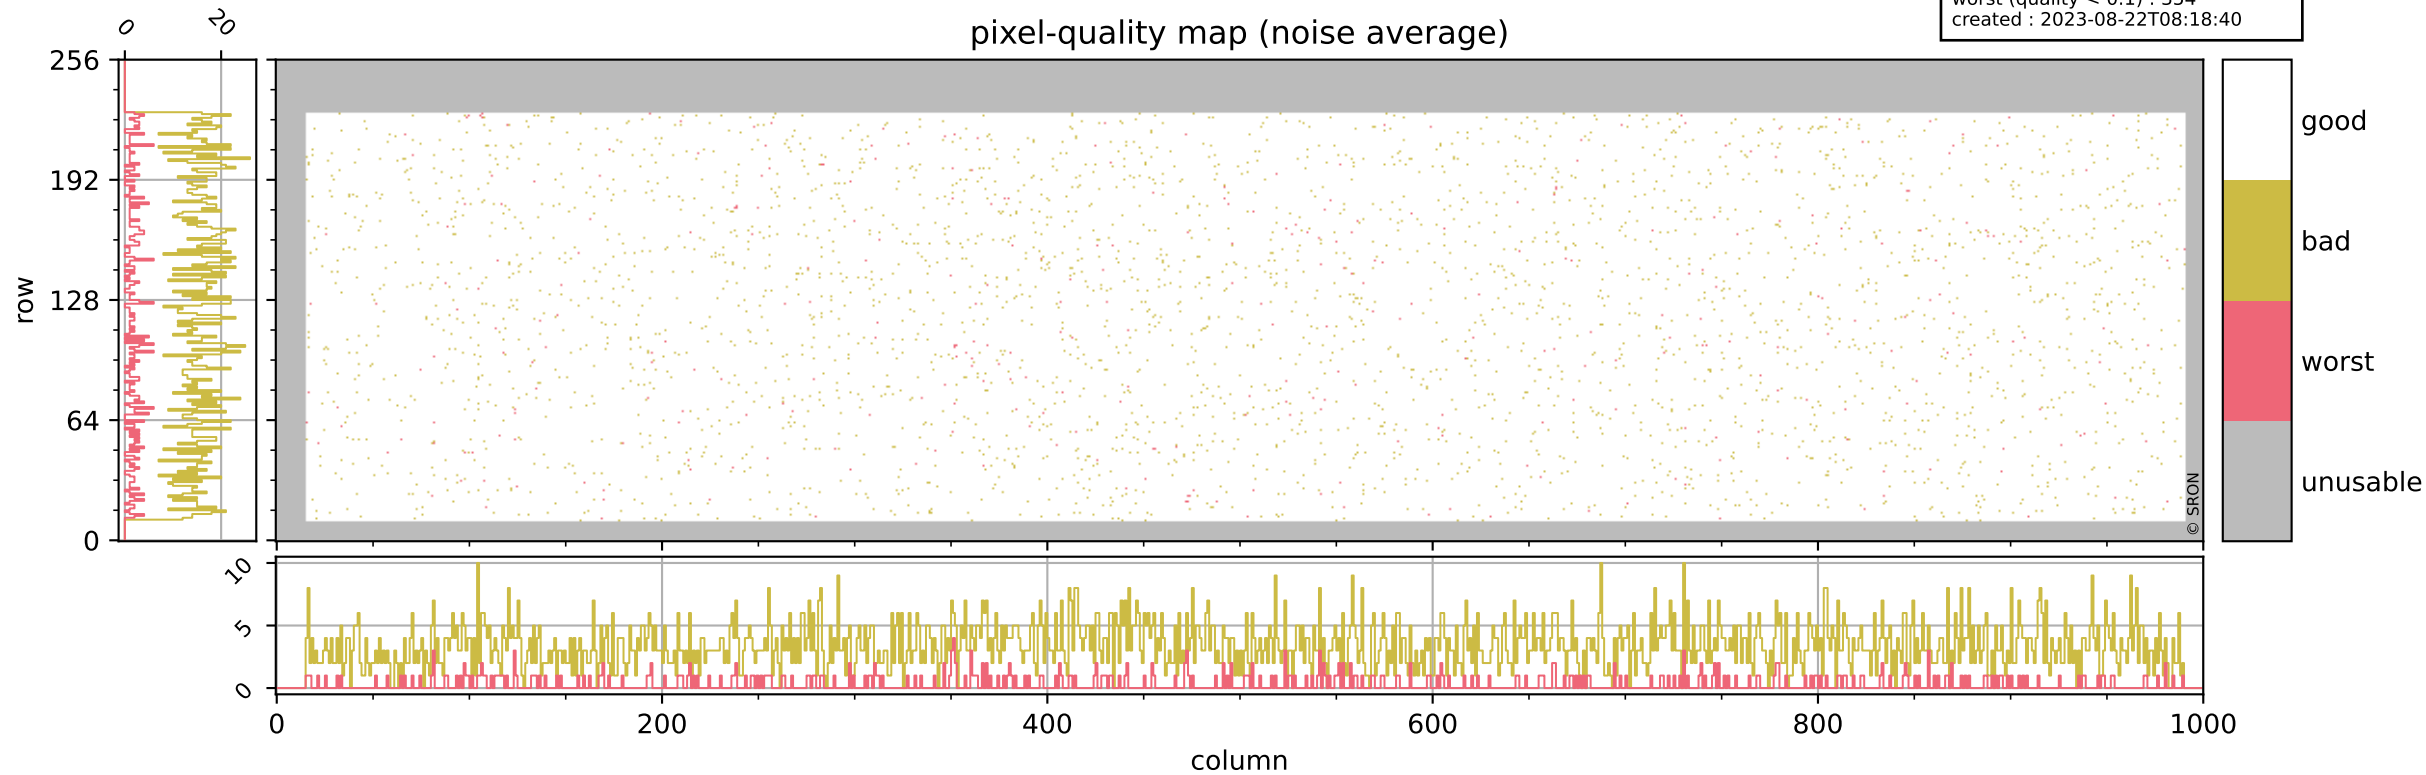

Tropomi SWIR pixel quality (official)

orbits : 18 in [17407, 17452]
coverage : 2021-02-21 / 2021-02-24
bad (quality < 0.8) : 292
worst (quality < 0.1) : 113
created : 2023-08-22T08:18:40

Tropomi SWIR pixel quality (official)

orbits : 18 in [17407, 17452]
coverage : 2021-02-21 / 2021-02-24
bad (quality < 0.8) : 3380
worst (quality < 0.1) : 354
created : 2023-08-22T08:18:40

pixel-quality map (noise average)

Tropomi SWIR pixel quality (official)

orbits : 18 in [17407, 17452]
coverage : 2021-02-21 / 2021-02-24
to good : 357
good to bad : 1511
to worst : 225
created : 2023-08-22T08:18:40

total quality compared with SWIR pixel-quality CKD

Tropomi SWIR pixel quality (official)

orbits : 18 in [17407, 17452]
coverage : 2021-02-21 / 2021-02-24
created : 2023-08-22T08:18:41

Histograms of pixel-quality

Tropomi SWIR pixel quality (official) ground-tracks of Sentinel-5P

orbits : 18 in [17407, 17452]
coverage : 2021-02-21 / 2021-02-24
created : 2023-08-22T08:18:41