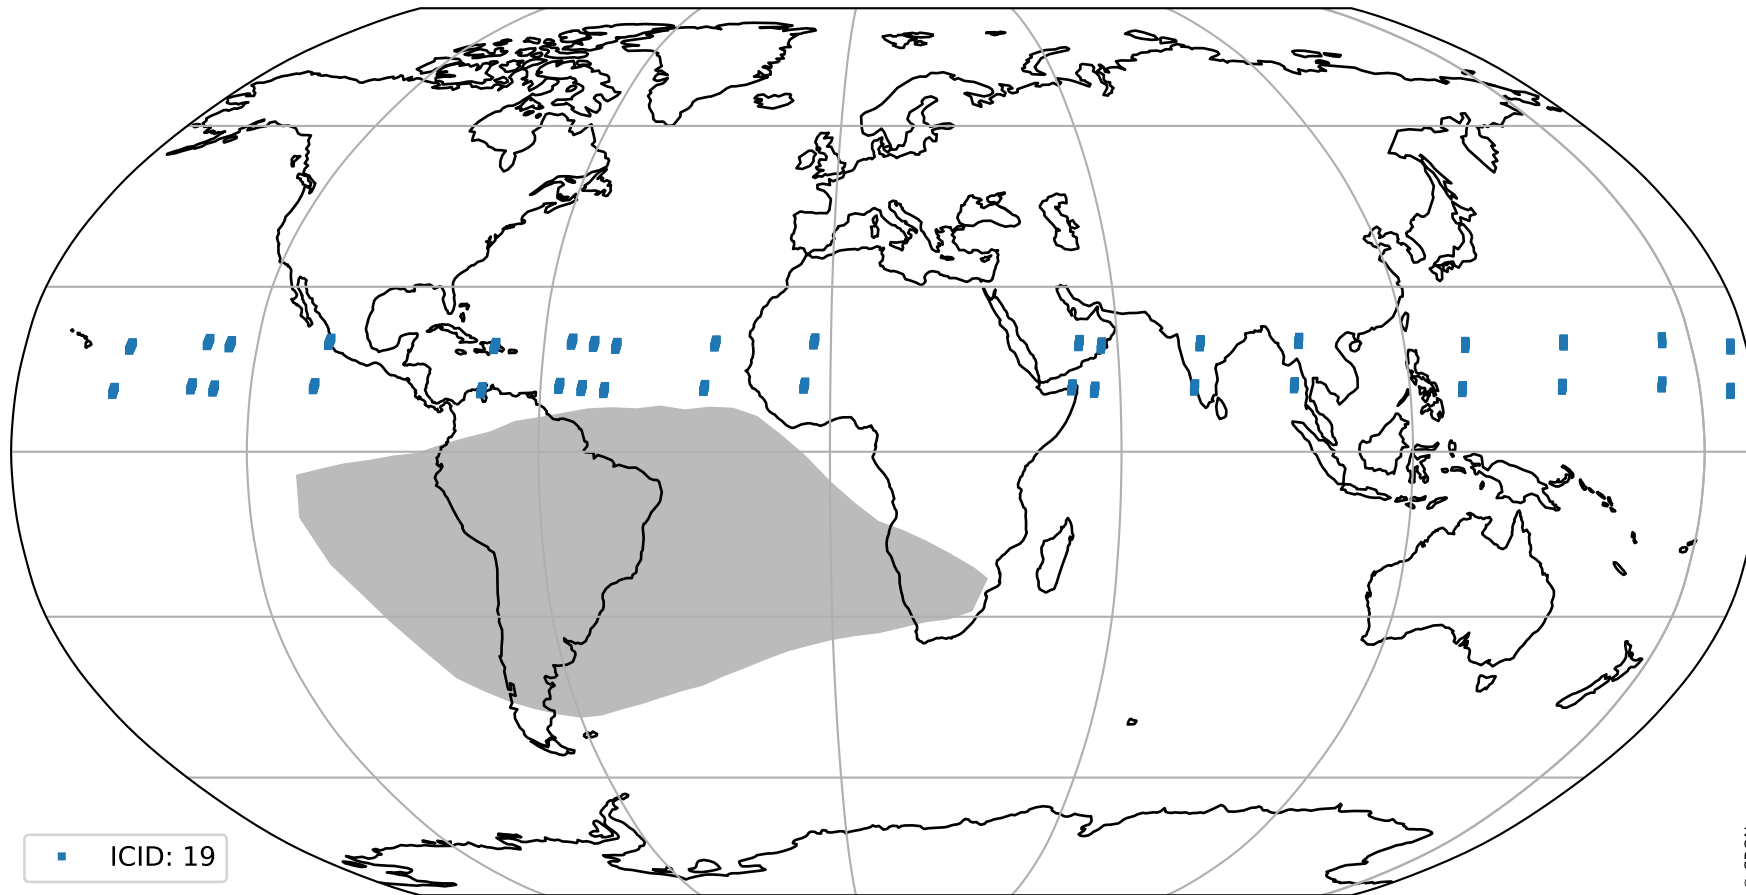

orbits : 18 in [17407, 17452]
coverage : 2021-02-21 / 2021-02-24
bad (quality < 0.8) : 3380
worst (quality < 0.1) : 354
created : 2023-08-22T08:18:40

pixel-quality map (noise average)

Tropomi SWIR pixel quality (official)

orbits : 18 in [17407, 17452]
coverage : 2021-02-21 / 2021-02-24
to good : 357
good to bad : 1511
to worst : 225
created : 2023-08-22T08:18:40

total quality compared with SWIR pixel-quality CKD

Tropomi SWIR pixel quality (official)

orbits : 18 in [17407, 17452]
coverage : 2021-02-21 / 2021-02-24
created : 2023-08-22T08:18:41

Histograms of pixel-quality

Tropomi SWIR pixel quality (official) ground-tracks of Sentinel-5P

orbits : 18 in [17407, 17452]
coverage : 2021-02-21 / 2021-02-24
created : 2023-08-22T08:18:41

Tropomi SWIR pixel quality (official)

orbits : [2827, 17452]
coverage : 2018-04-30 / 2021-02-24
created : 2023-08-22T08:18:41

trend of pixel quality & temperatures