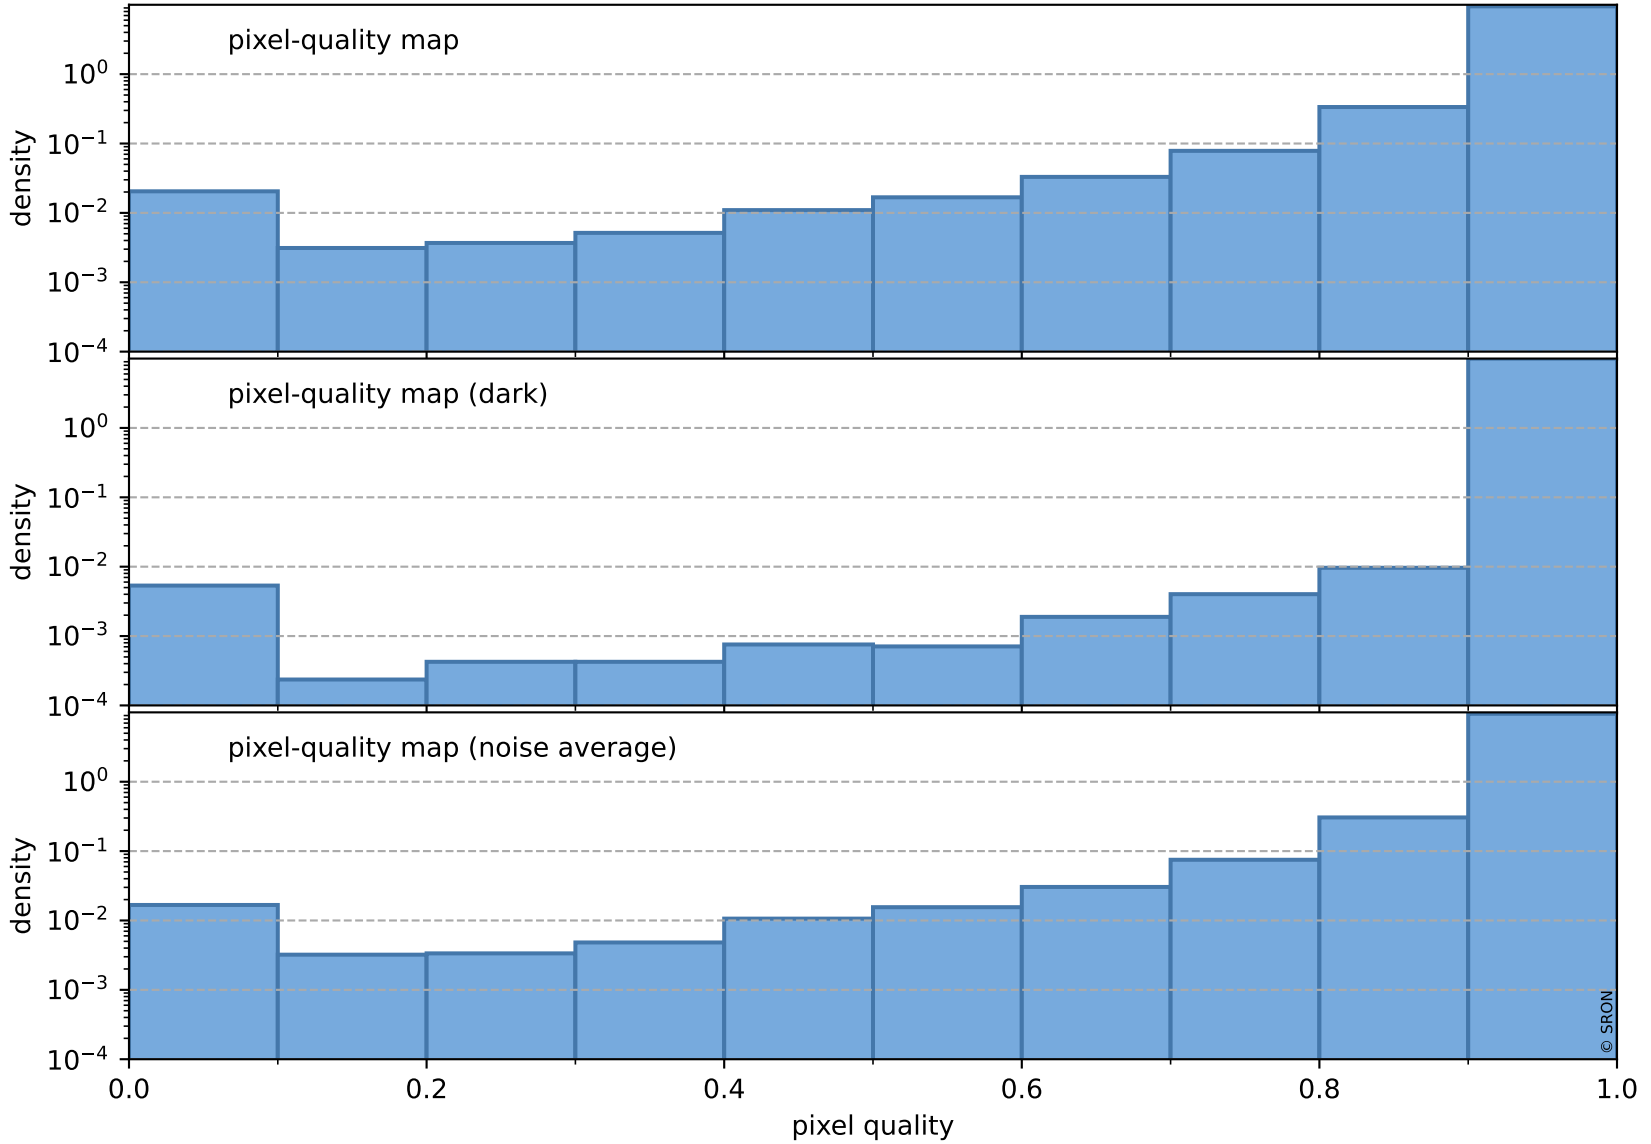

orbits : 18 in [17407, 17452]
coverage : 2021-02-21 / 2021-02-24
to good : 357
good to bad : 1511
to worst : 225
created : 2023-08-22T08:18:40

total quality compared with SWIR pixel-quality CKD

Tropomi SWIR pixel quality (official)

orbits : 18 in [17407, 17452]
coverage : 2021-02-21 / 2021-02-24
created : 2023-08-22T08:18:41

Histograms of pixel-quality

Tropomi SWIR pixel quality (official) ground-tracks of Sentinel-5P

orbits : 18 in [17407, 17452]
coverage : 2021-02-21 / 2021-02-24
created : 2023-08-22T08:18:41

Tropomi SWIR pixel quality (official)

orbits : [2827, 17452]
coverage : 2018-04-30 / 2021-02-24
created : 2023-08-22T08:18:41

trend of pixel quality & temperatures