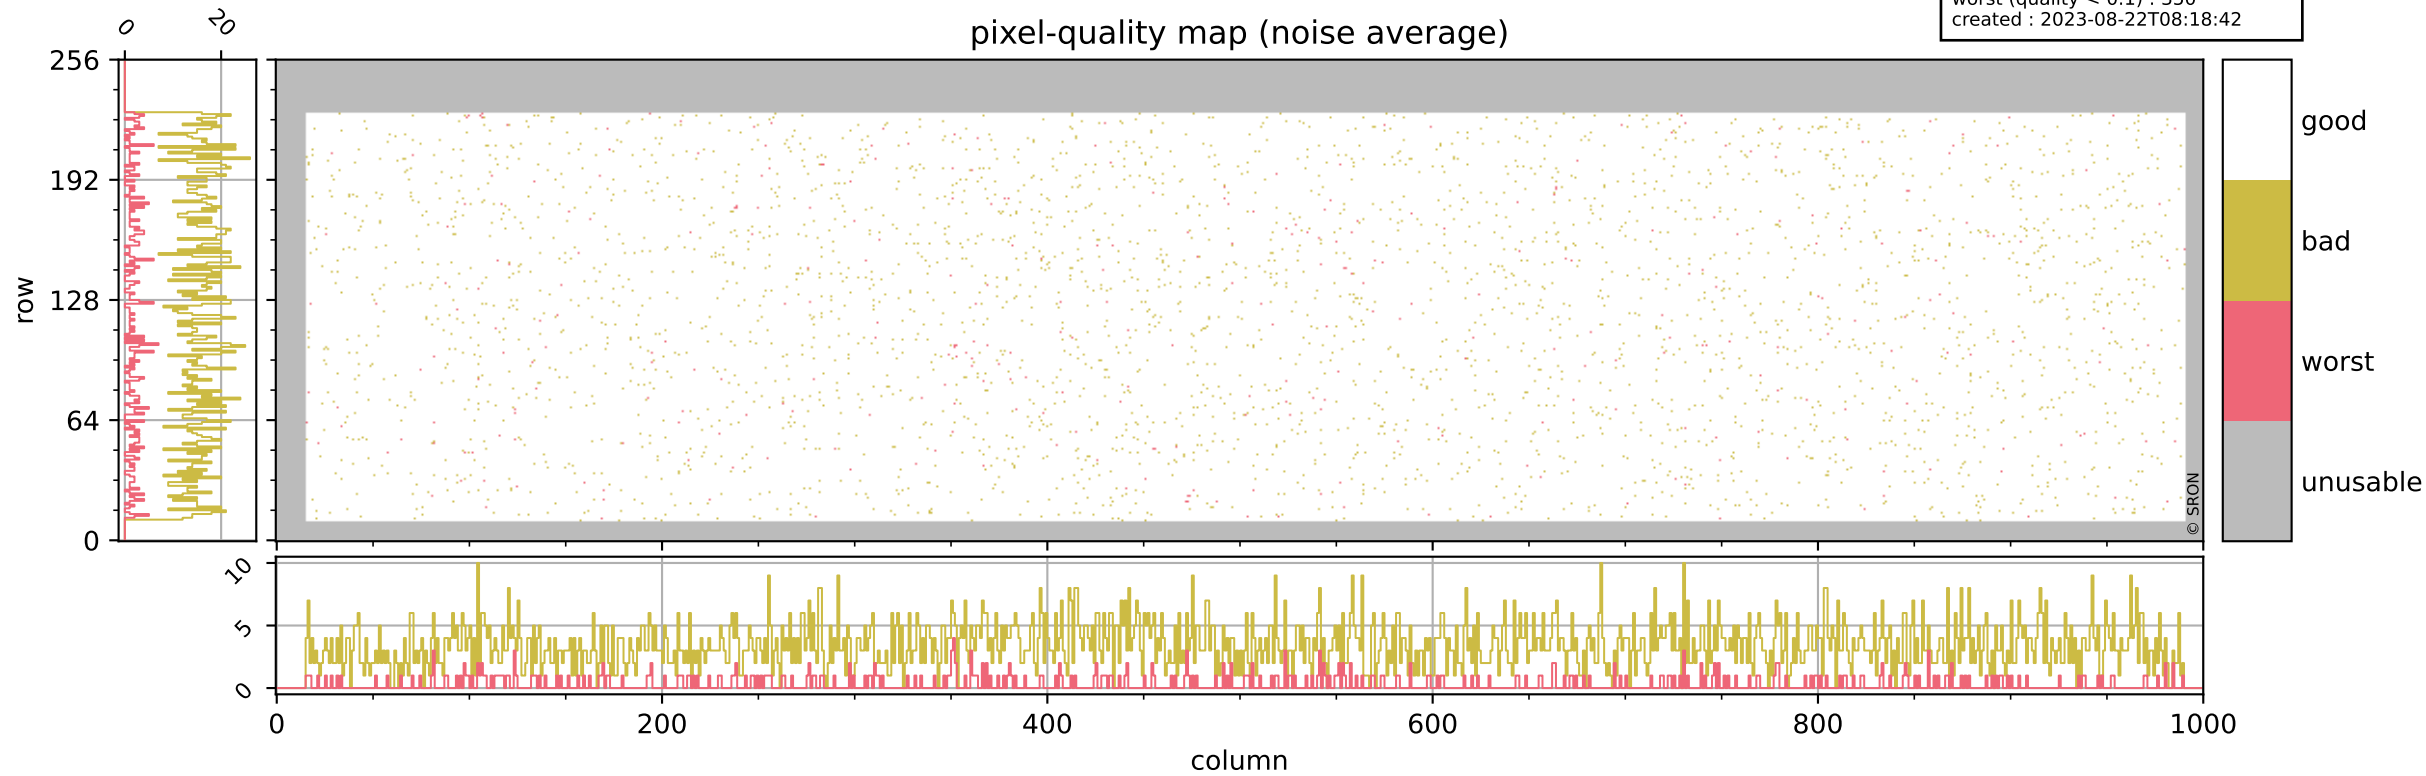

Tropomi SWIR pixel quality (official)

orbits : 19 in [17422, 17467]
coverage : 2021-02-22 / 2021-02-25
bad (quality < 0.8) : 293
worst (quality < 0.1) : 114
created : 2023-08-22T08:18:42

Tropomi SWIR pixel quality (official)

orbits : 19 in [17422, 17467]
coverage : 2021-02-22 / 2021-02-25
bad (quality < 0.8) : 3399
worst (quality < 0.1) : 350
created : 2023-08-22T08:18:42

pixel-quality map (noise average)

Tropomi SWIR pixel quality (official)

orbits : 19 in [17422, 17467]
coverage : 2021-02-22 / 2021-02-25
to good : 349
good to bad : 1526
to worst : 221
created : 2023-08-22T08:18:43

total quality compared with SWIR pixel-quality CKD

Tropomi SWIR pixel quality (official)

orbits : 19 in [17422, 17467]
coverage : 2021-02-22 / 2021-02-25
created : 2023-08-22T08:18:43

Histograms of pixel-quality

Tropomi SWIR pixel quality (official) ground-tracks of Sentinel-5P

orbits : 19 in [17422, 17467]
coverage : 2021-02-22 / 2021-02-25
created : 2023-08-22T08:18:43