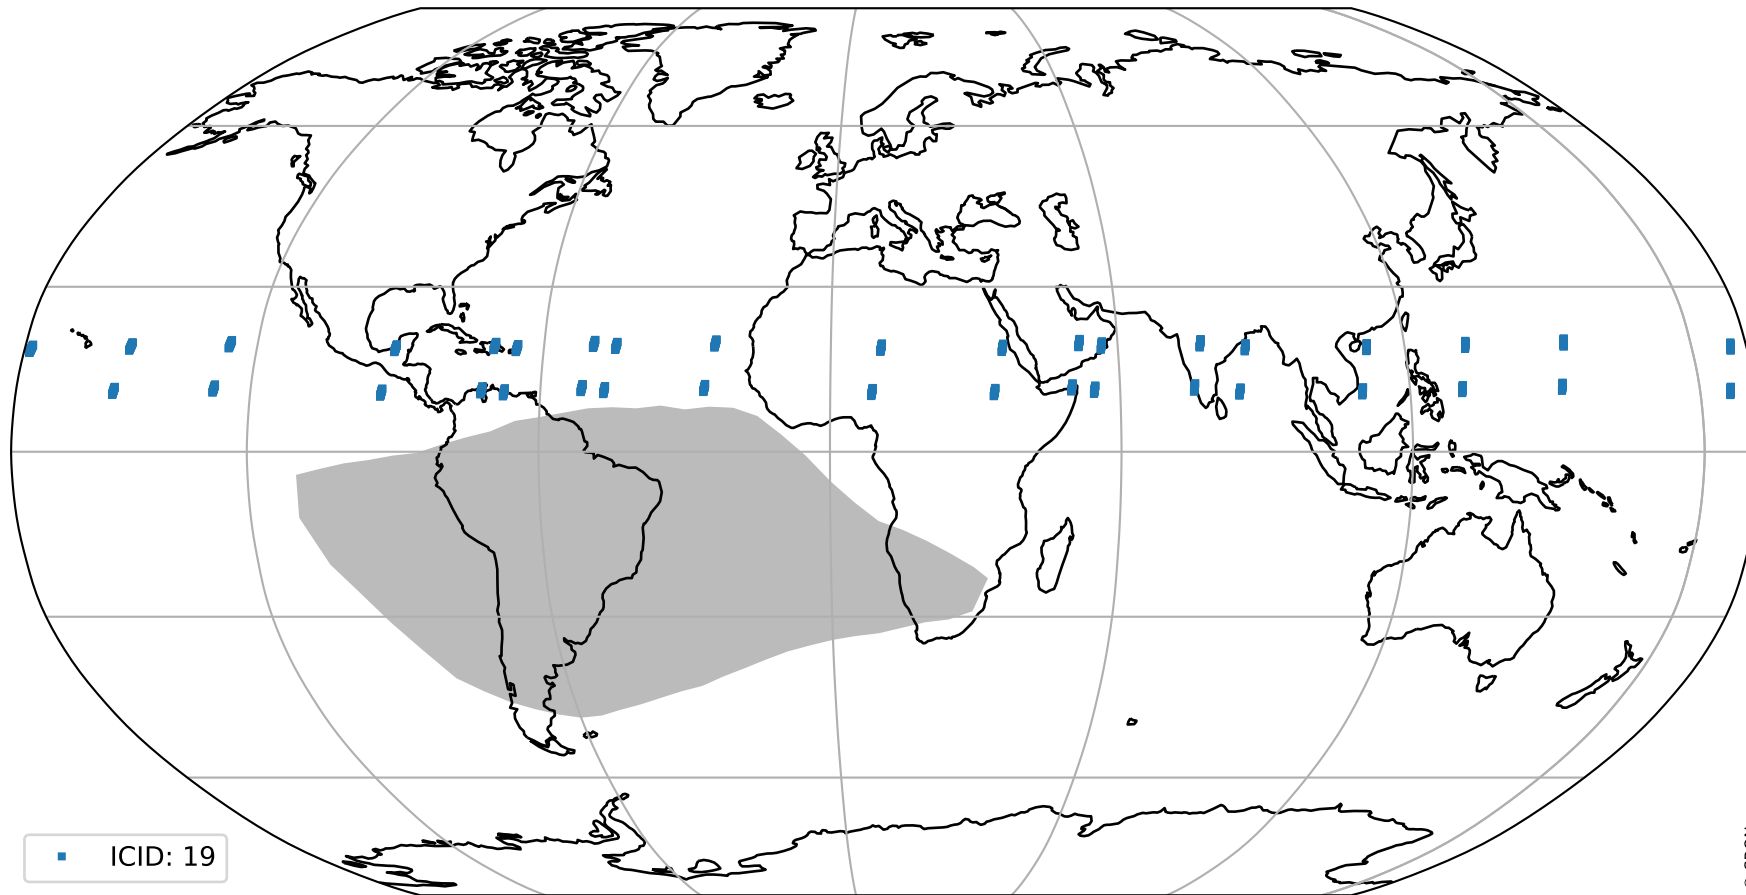

orbits : 19 in [17422, 17467]
coverage : 2021-02-22 / 2021-02-25
bad (quality < 0.8) : 3399
worst (quality < 0.1) : 350
created : 2023-08-22T08:18:42

pixel-quality map (noise average)

Tropomi SWIR pixel quality (official)

orbits : 19 in [17422, 17467]
coverage : 2021-02-22 / 2021-02-25
to good : 349
good to bad : 1526
to worst : 221
created : 2023-08-22T08:18:43

total quality compared with SWIR pixel-quality CKD

Tropomi SWIR pixel quality (official)

orbits : 19 in [17422, 17467]
coverage : 2021-02-22 / 2021-02-25
created : 2023-08-22T08:18:43

Histograms of pixel-quality

Tropomi SWIR pixel quality (official) ground-tracks of Sentinel-5P

orbits : 19 in [17422, 17467]
coverage : 2021-02-22 / 2021-02-25
created : 2023-08-22T08:18:43

Tropomi SWIR pixel quality (official)

orbits : [2827, 17467]
coverage : 2018-04-30 / 2021-02-25
created : 2023-08-22T08:18:44

trend of pixel quality & temperatures