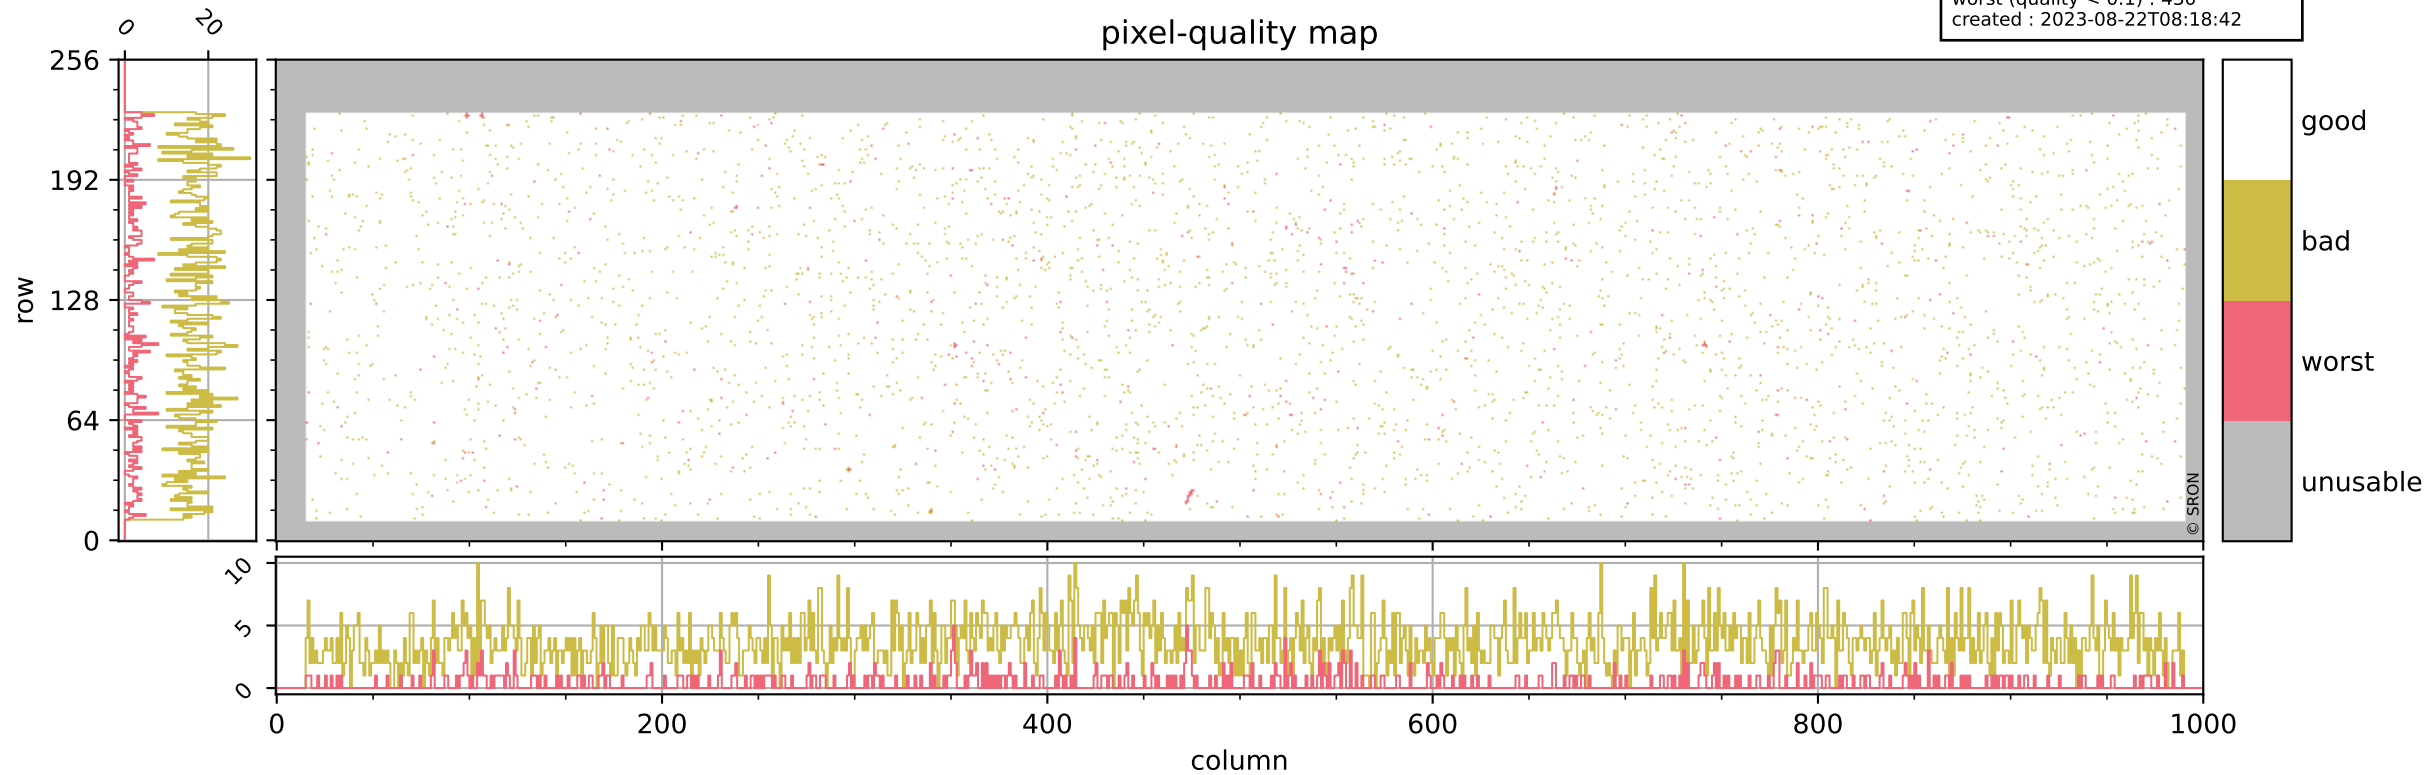

Tropomi SWIR pixel quality (official)

orbits : 19 in [17422, 17467]
coverage : 2021-02-22 / 2021-02-25
bad (quality < 0.8) : 3647
worst (quality < 0.1) : 430
created : 2023-08-22T08:18:42

pixel-quality map

Tropomi SWIR pixel quality (official)

orbits : 19 in [17422, 17467]
coverage : 2021-02-22 / 2021-02-25
bad (quality < 0.8) : 293
worst (quality < 0.1) : 114
created : 2023-08-22T08:18:42

Tropomi SWIR pixel quality (official)

orbits : 19 in [17422, 17467]
coverage : 2021-02-22 / 2021-02-25
bad (quality < 0.8) : 3399
worst (quality < 0.1) : 350
created : 2023-08-22T08:18:42

pixel-quality map (noise average)

Tropomi SWIR pixel quality (official)

orbits : 19 in [17422, 17467]
coverage : 2021-02-22 / 2021-02-25
created : 2023-08-22T08:18:43

Histograms of pixel-quality

Tropomi SWIR pixel quality (official) ground-tracks of Sentinel-5P

orbits : 19 in [17422, 17467]
coverage : 2021-02-22 / 2021-02-25
created : 2023-08-22T08:18:43