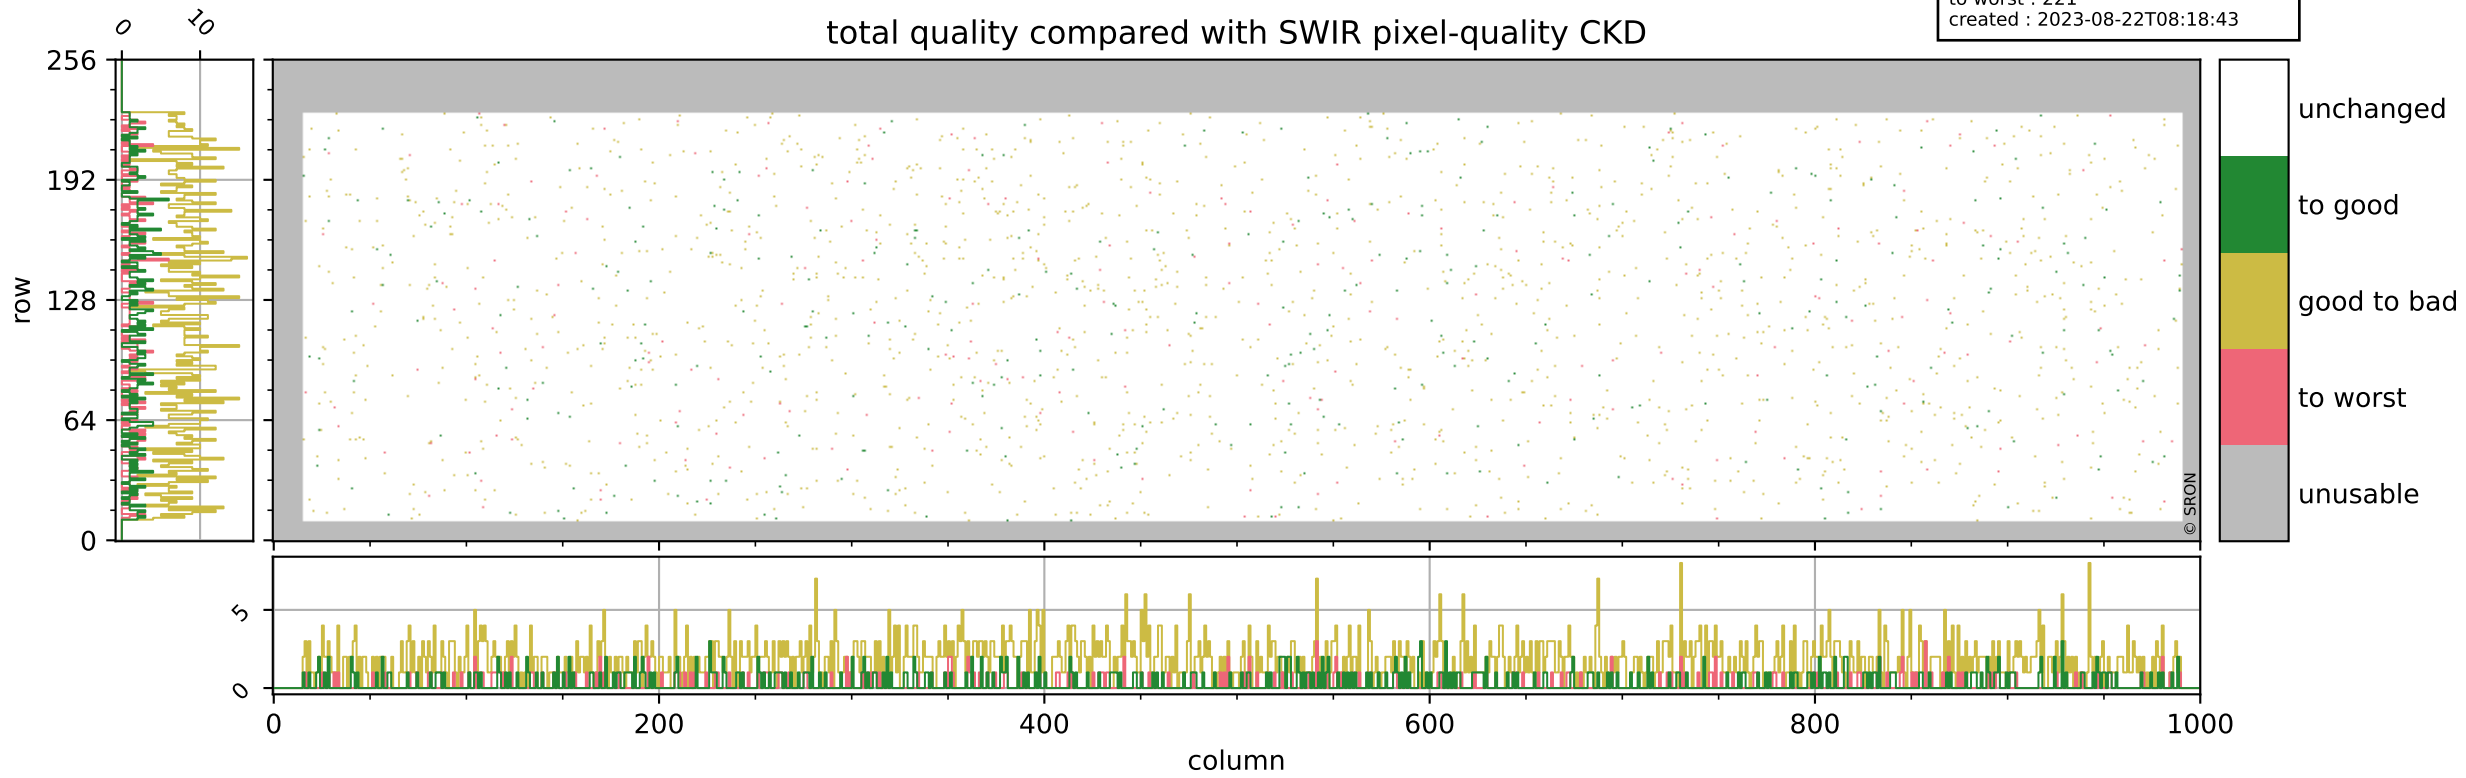

Tropomi SWIR pixel quality (official)

orbits : 19 in [17422, 17467]
coverage : 2021-02-22 / 2021-02-25
bad (quality < 0.8) : 293
worst (quality < 0.1) : 114
created : 2023-08-22T08:18:42

Tropomi SWIR pixel quality (official)

orbits : 19 in [17422, 17467]
coverage : 2021-02-22 / 2021-02-25
bad (quality < 0.8) : 3399
worst (quality < 0.1) : 350
created : 2023-08-22T08:18:42

pixel-quality map (noise average)

Tropomi SWIR pixel quality (official)

orbits : 19 in [17422, 17467]
coverage : 2021-02-22 / 2021-02-25
to good : 349
good to bad : 1526
to worst : 221
created : 2023-08-22T08:18:43

total quality compared with SWIR pixel-quality CKD

Tropomi SWIR pixel quality (official)

orbits : 19 in [17422, 17467]
coverage : 2021-02-22 / 2021-02-25
created : 2023-08-22T08:18:43

Histograms of pixel-quality

Tropomi SWIR pixel quality (official) ground-tracks of Sentinel-5P

orbits : 19 in [17422, 17467]
coverage : 2021-02-22 / 2021-02-25
created : 2023-08-22T08:18:43