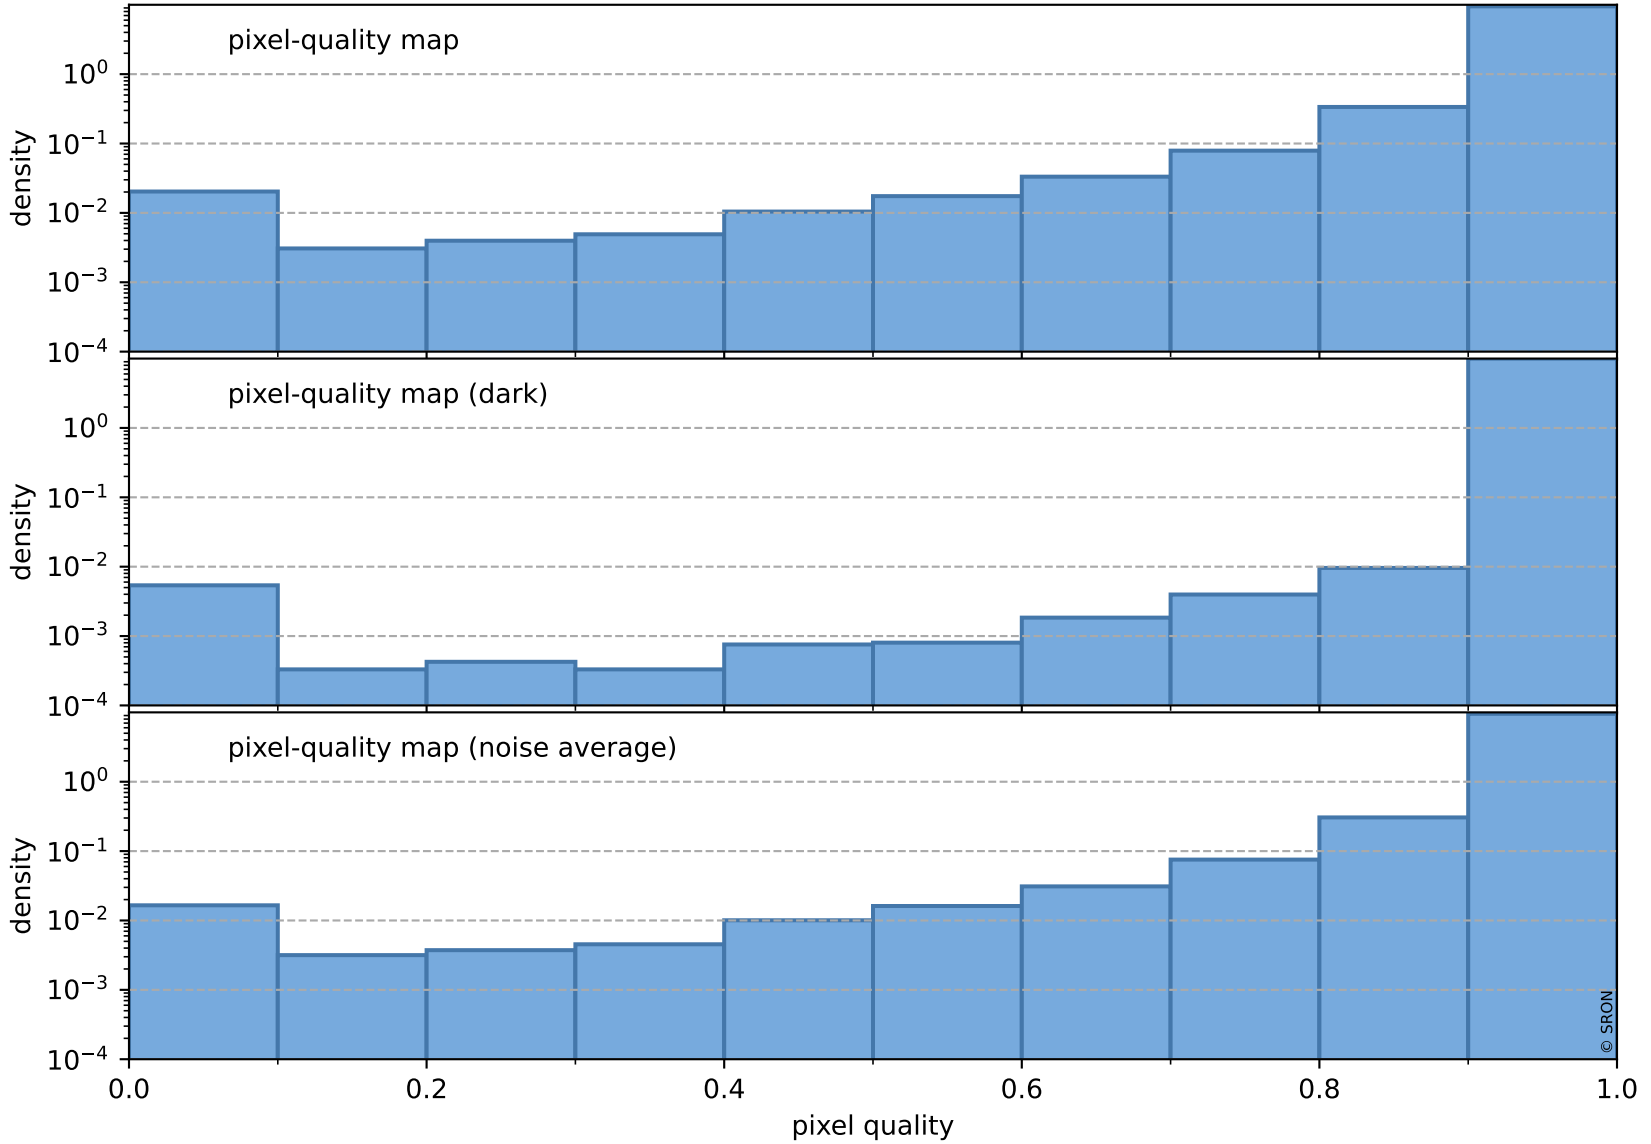

orbits : 19 in [17422, 17467]
coverage : 2021-02-22 / 2021-02-25
to good : 349
good to bad : 1526
to worst : 221
created : 2023-08-22T08:18:43

total quality compared with SWIR pixel-quality CKD

Tropomi SWIR pixel quality (official)

orbits : 19 in [17422, 17467]
coverage : 2021-02-22 / 2021-02-25
created : 2023-08-22T08:18:43

Histograms of pixel-quality

Tropomi SWIR pixel quality (official) ground-tracks of Sentinel-5P

orbits : 19 in [17422, 17467]
coverage : 2021-02-22 / 2021-02-25
created : 2023-08-22T08:18:43

Tropomi SWIR pixel quality (official)

orbits : [2827, 17467]
coverage : 2018-04-30 / 2021-02-25
created : 2023-08-22T08:18:44

trend of pixel quality & temperatures