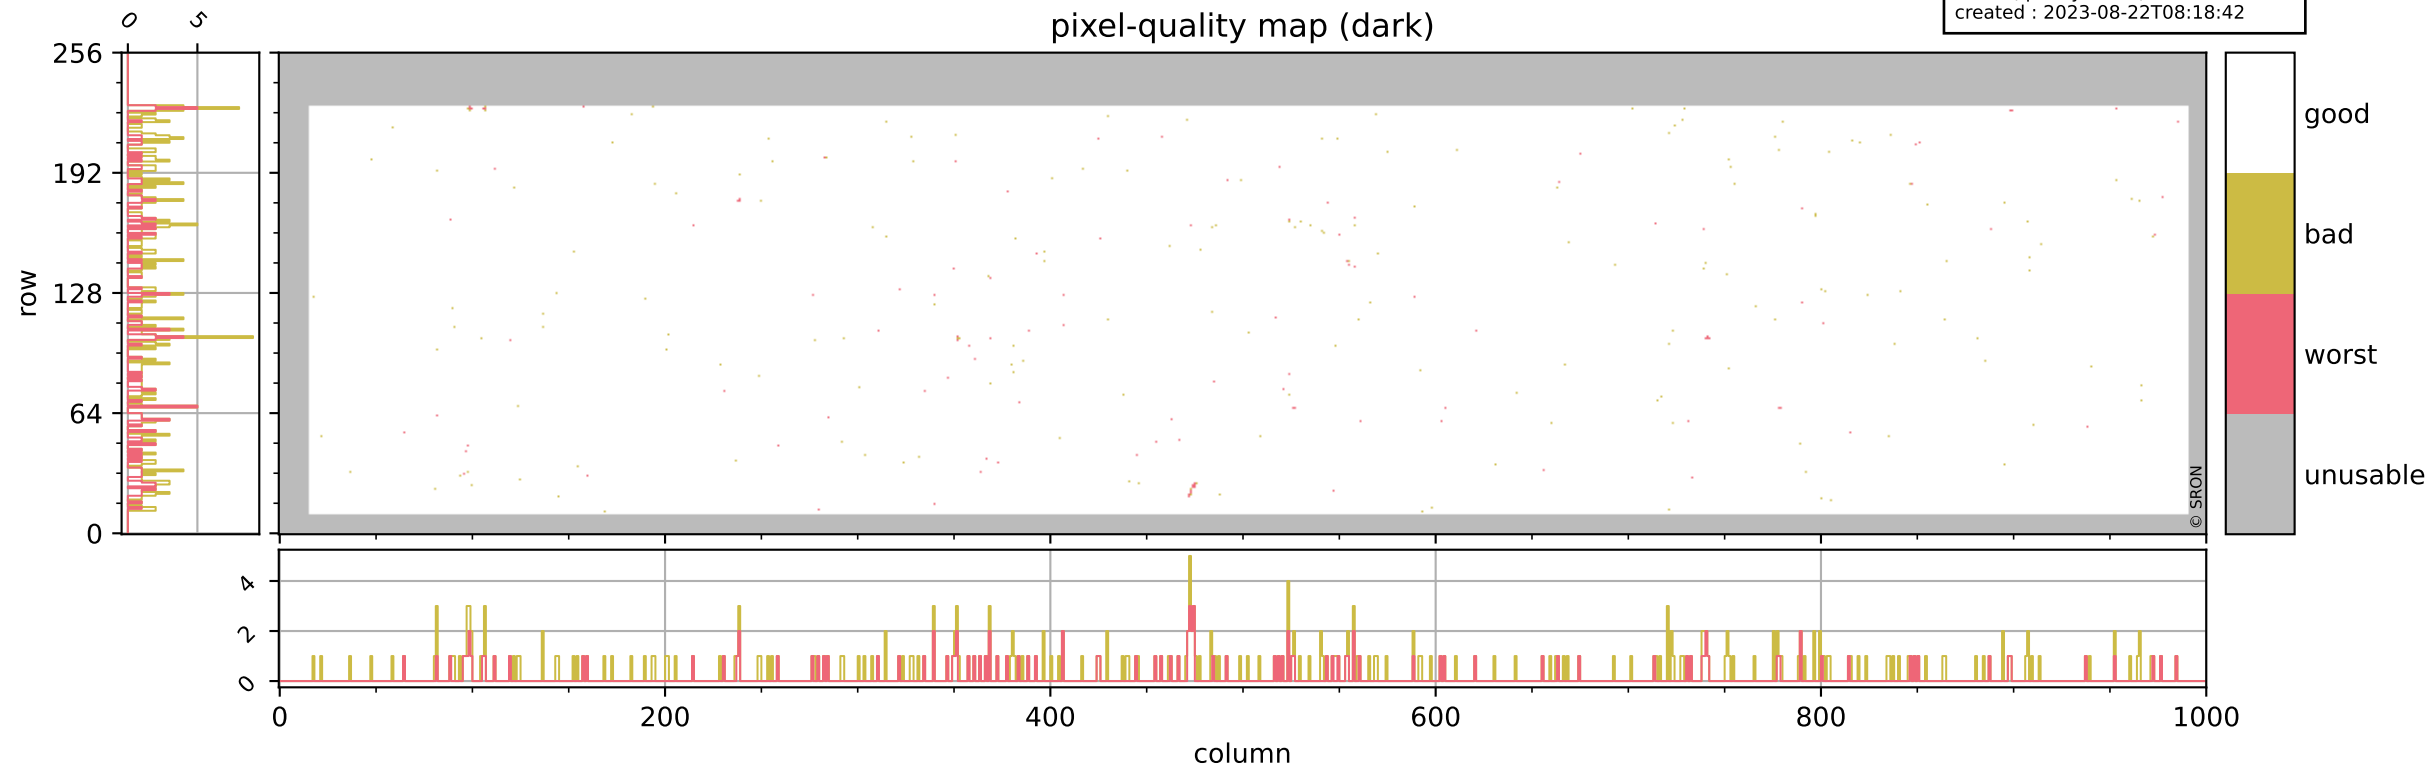

Tropomi SWIR pixel quality (official)

orbits : 19 in [17422, 17467]
coverage : 2021-02-22 / 2021-02-25
bad (quality < 0.8) : 3647
worst (quality < 0.1) : 430
created : 2023-08-22T08:18:42

pixel-quality map

Tropomi SWIR pixel quality (official)

orbits : 19 in [17422, 17467]
coverage : 2021-02-22 / 2021-02-25
bad (quality < 0.8) : 293
worst (quality < 0.1) : 114
created : 2023-08-22T08:18:42

Tropomi SWIR pixel quality (official)

orbits : 19 in [17422, 17467]
coverage : 2021-02-22 / 2021-02-25
bad (quality < 0.8) : 3399
worst (quality < 0.1) : 350
created : 2023-08-22T08:18:42

pixel-quality map (noise average)

Tropomi SWIR pixel quality (official)

orbits : 19 in [17422, 17467]
coverage : 2021-02-22 / 2021-02-25
created : 2023-08-22T08:18:43

Histograms of pixel-quality

Tropomi SWIR pixel quality (official) ground-tracks of Sentinel-5P

orbits : 19 in [17422, 17467]
coverage : 2021-02-22 / 2021-02-25
created : 2023-08-22T08:18:43