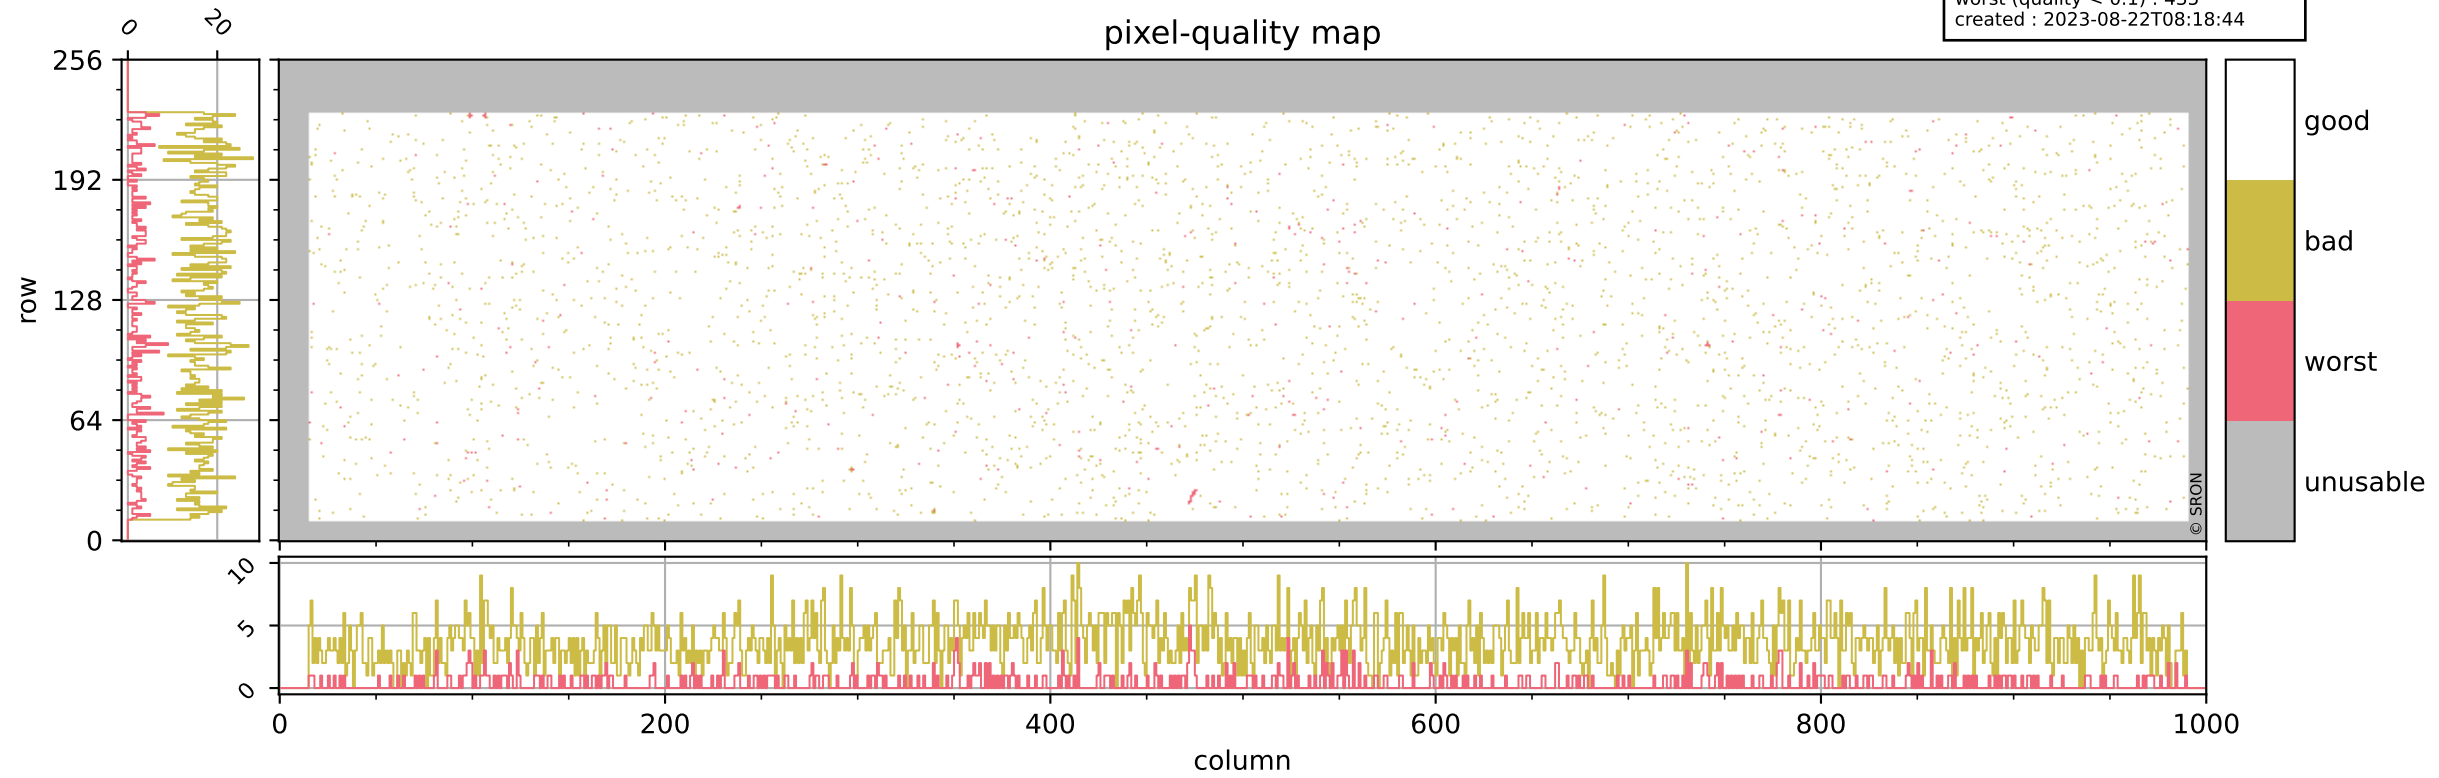

# Tropomi SWIR pixel quality (official)

orbits : 19 in [17437, 17482]  
coverage : 2021-02-23 / 2021-02-26  
bad (quality < 0.8) : 3640  
worst (quality < 0.1) : 435  
created : 2023-08-22T08:18:44

## pixel-quality map

# Tropomi SWIR pixel quality (official)

orbits : 19 in [17437, 17482]  
coverage : 2021-02-23 / 2021-02-26  
bad (quality < 0.8) : 292  
worst (quality < 0.1) : 112  
created : 2023-08-22T08:18:45

## pixel-quality map (dark)