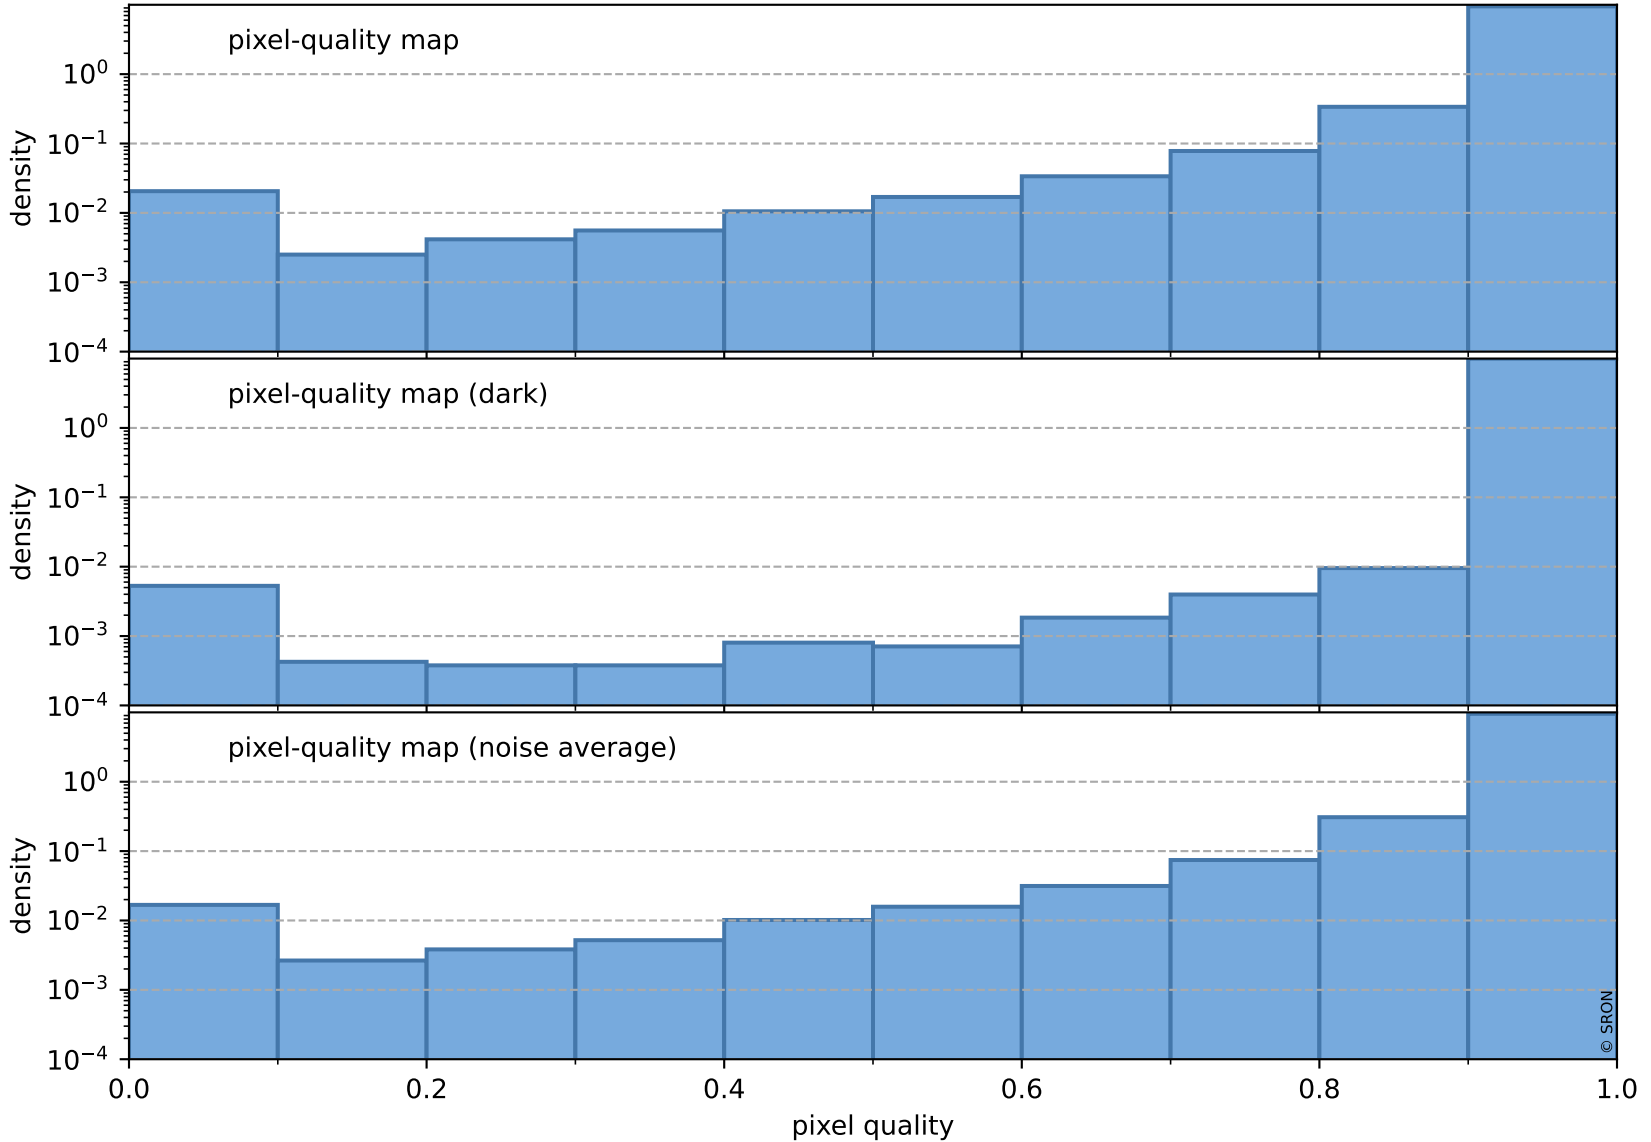

Tropomi SWIR pixel quality (official)

orbits : 19 in [17437, 17482]
coverage : 2021-02-23 / 2021-02-26
created : 2023-08-22T08:18:45

Histograms of pixel-quality