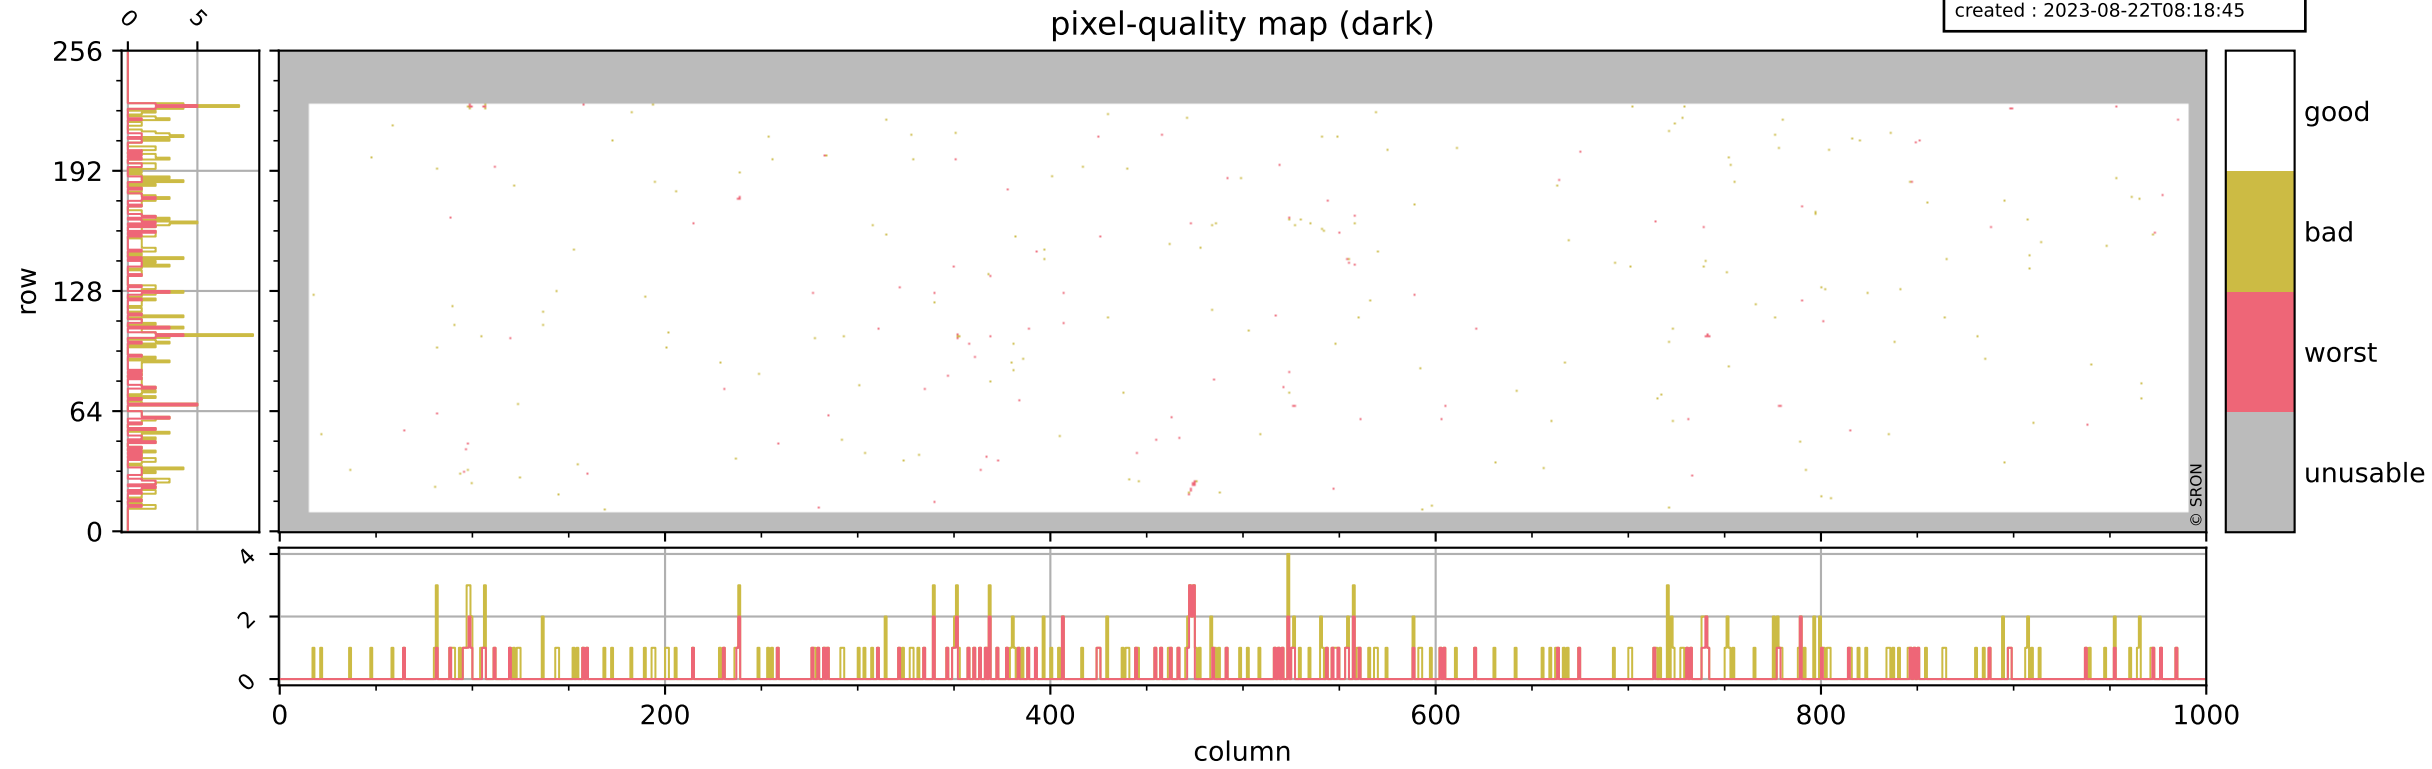

# Tropomi SWIR pixel quality (official)

orbits : 19 in [17437, 17482]  
coverage : 2021-02-23 / 2021-02-26  
bad (quality < 0.8) : 3640  
worst (quality < 0.1) : 435  
created : 2023-08-22T08:18:44

## pixel-quality map

# Tropomi SWIR pixel quality (official)

orbits : 19 in [17437, 17482]  
coverage : 2021-02-23 / 2021-02-26  
bad (quality < 0.8) : 292  
worst (quality < 0.1) : 112  
created : 2023-08-22T08:18:45

## pixel-quality map (dark)