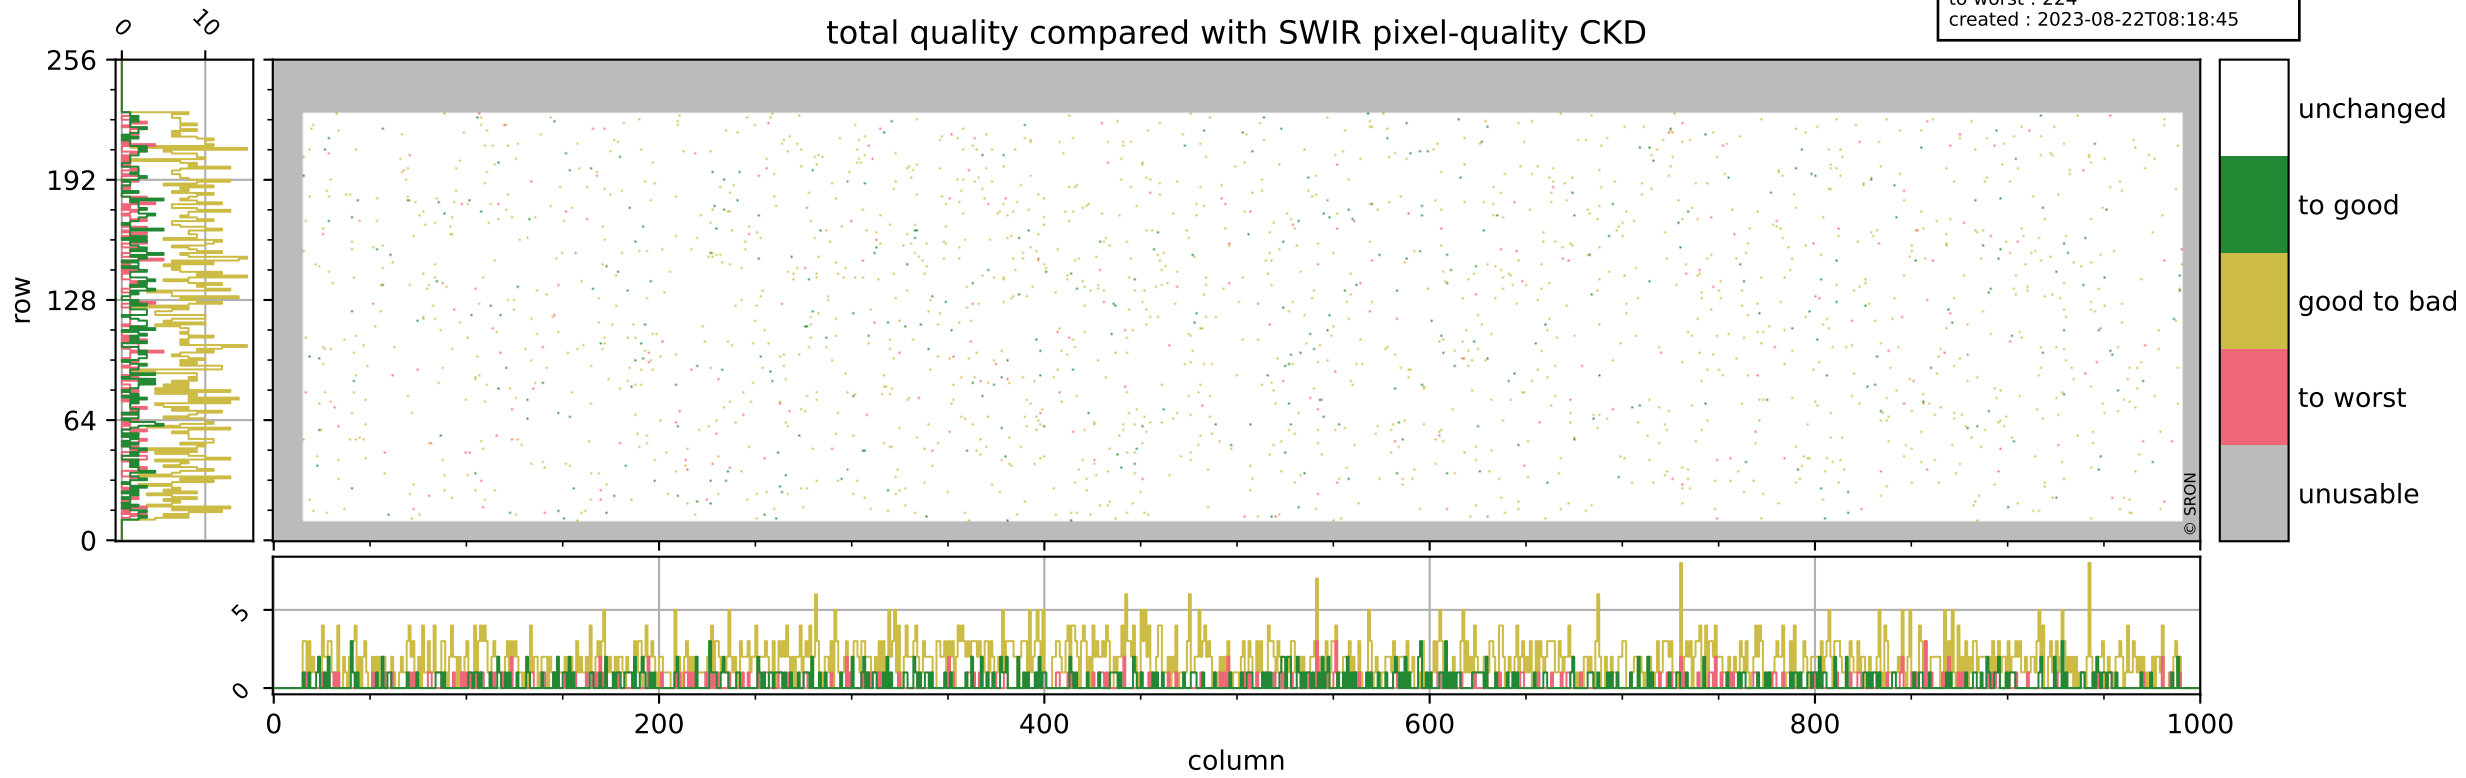

Tropomi SWIR pixel quality (official)

orbits : 19 in [17437, 17482]
coverage : 2021-02-23 / 2021-02-26
to good : 354
good to bad : 1521
to worst : 224
created : 2023-08-22T08:18:45

total quality compared with SWIR pixel-quality CKD