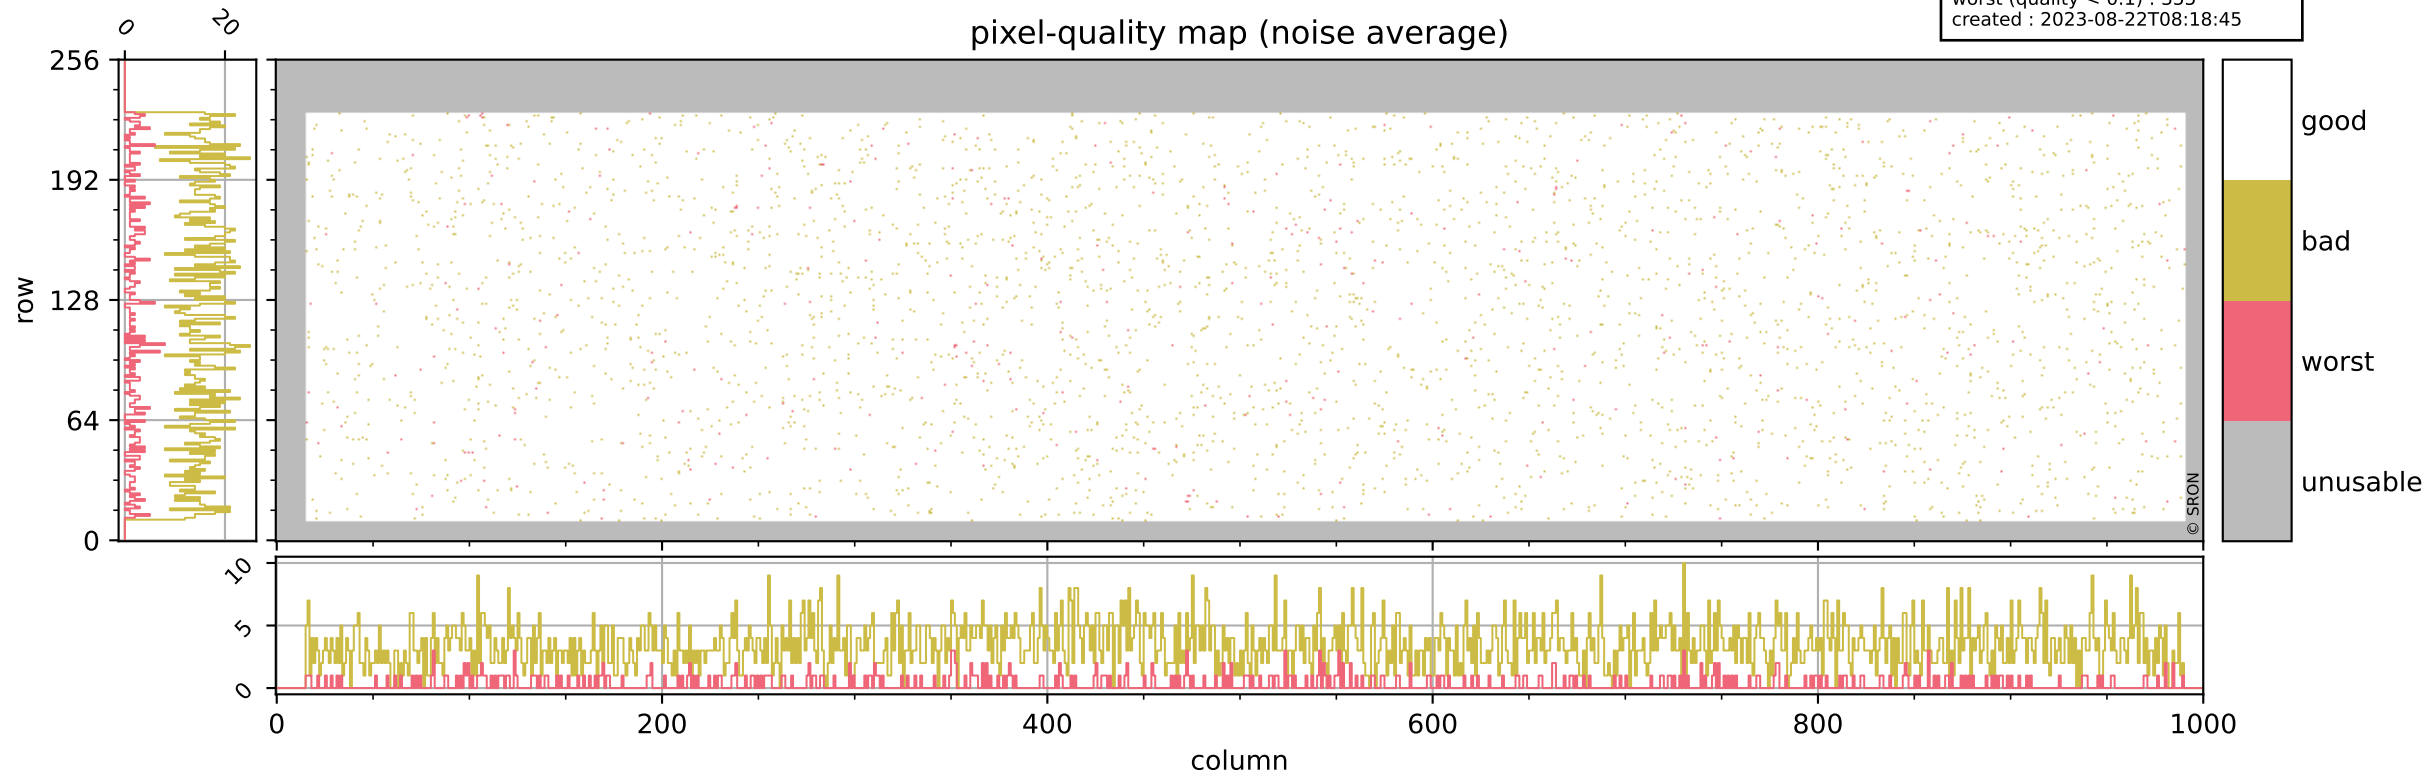

Tropomi SWIR pixel quality (official)

orbits : 19 in [17437, 17482]
coverage : 2021-02-23 / 2021-02-26
bad (quality < 0.8) : 3390
worst (quality < 0.1) : 355
created : 2023-08-22T08:18:45

pixel-quality map (noise average)