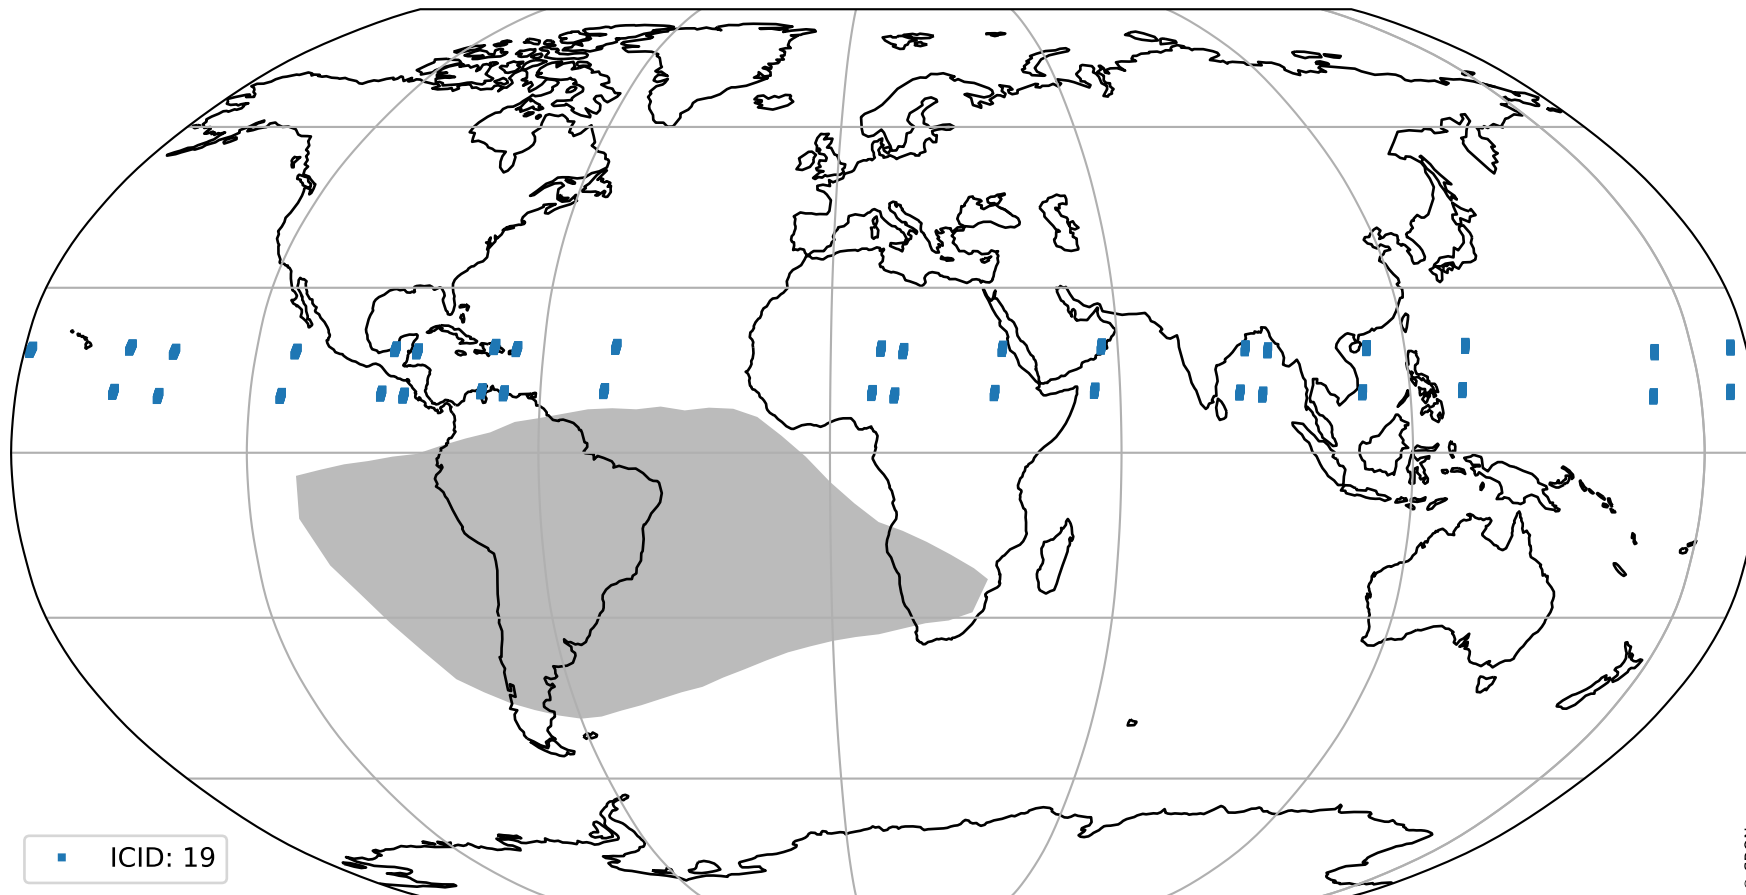

# Tropomi SWIR pixel quality (official)

orbits : 19 in [17437, 17482]  
coverage : 2021-02-23 / 2021-02-26  
created : 2023-08-22T08:18:45

## Histograms of pixel-quality

# Tropomi SWIR pixel quality (official) ground-tracks of Sentinel-5P

orbits : 19 in [17437, 17482]  
coverage : 2021-02-23 / 2021-02-26  
created : 2023-08-22T08:18:46