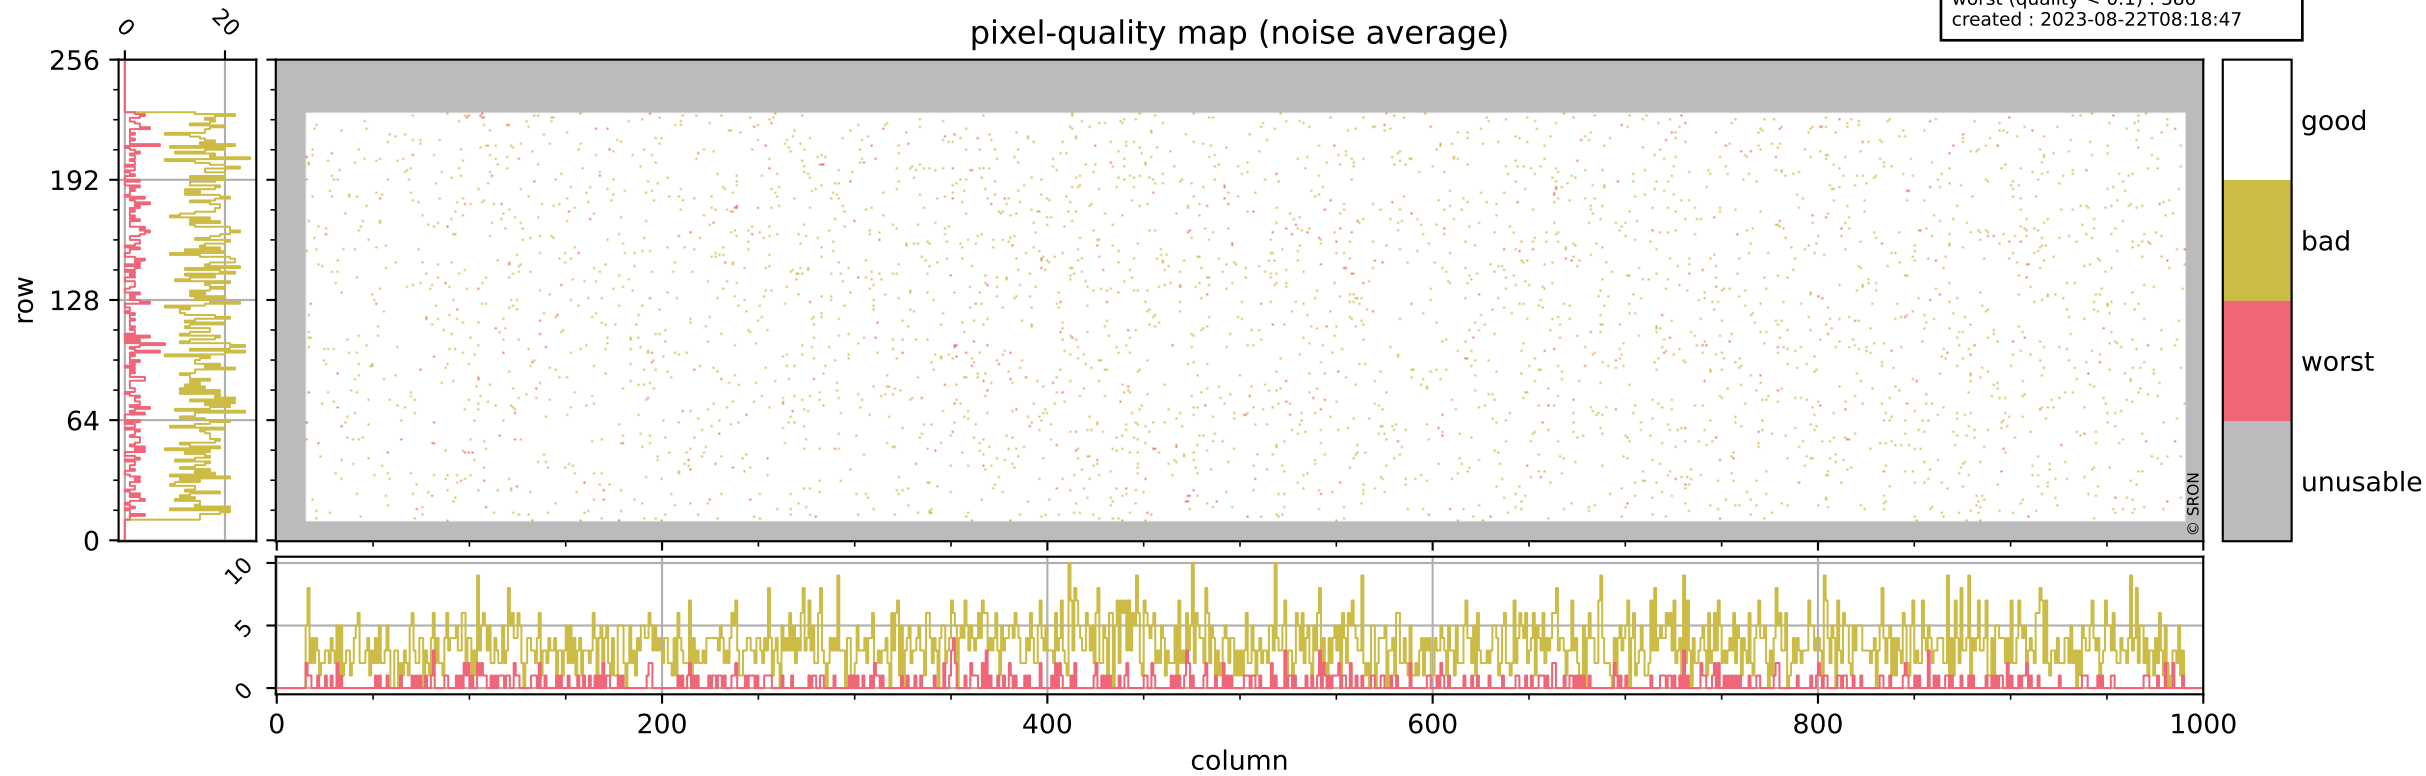

Tropomi SWIR pixel quality (official)

orbits : 20 in [17452, 17497]
coverage : 2021-02-24 / 2021-02-27
bad (quality < 0.8) : 292
worst (quality < 0.1) : 115
created : 2023-08-22T08:18:47

pixel-quality map (dark)

Tropomi SWIR pixel quality (official)

orbits : 20 in [17452, 17497]
coverage : 2021-02-24 / 2021-02-27
bad (quality < 0.8) : 3454
worst (quality < 0.1) : 380
created : 2023-08-22T08:18:47

pixel-quality map (noise average)

Tropomi SWIR pixel quality (official)

orbits : 20 in [17452, 17497]
coverage : 2021-02-24 / 2021-02-27
to good : 357
good to bad : 1569
to worst : 246
created : 2023-08-22T08:18:47

total quality compared with SWIR pixel-quality CKD

Tropomi SWIR pixel quality (official)

orbits : 20 in [17452, 17497]
coverage : 2021-02-24 / 2021-02-27
created : 2023-08-22T08:18:48

Histograms of pixel-quality

Tropomi SWIR pixel quality (official) ground-tracks of Sentinel-5P