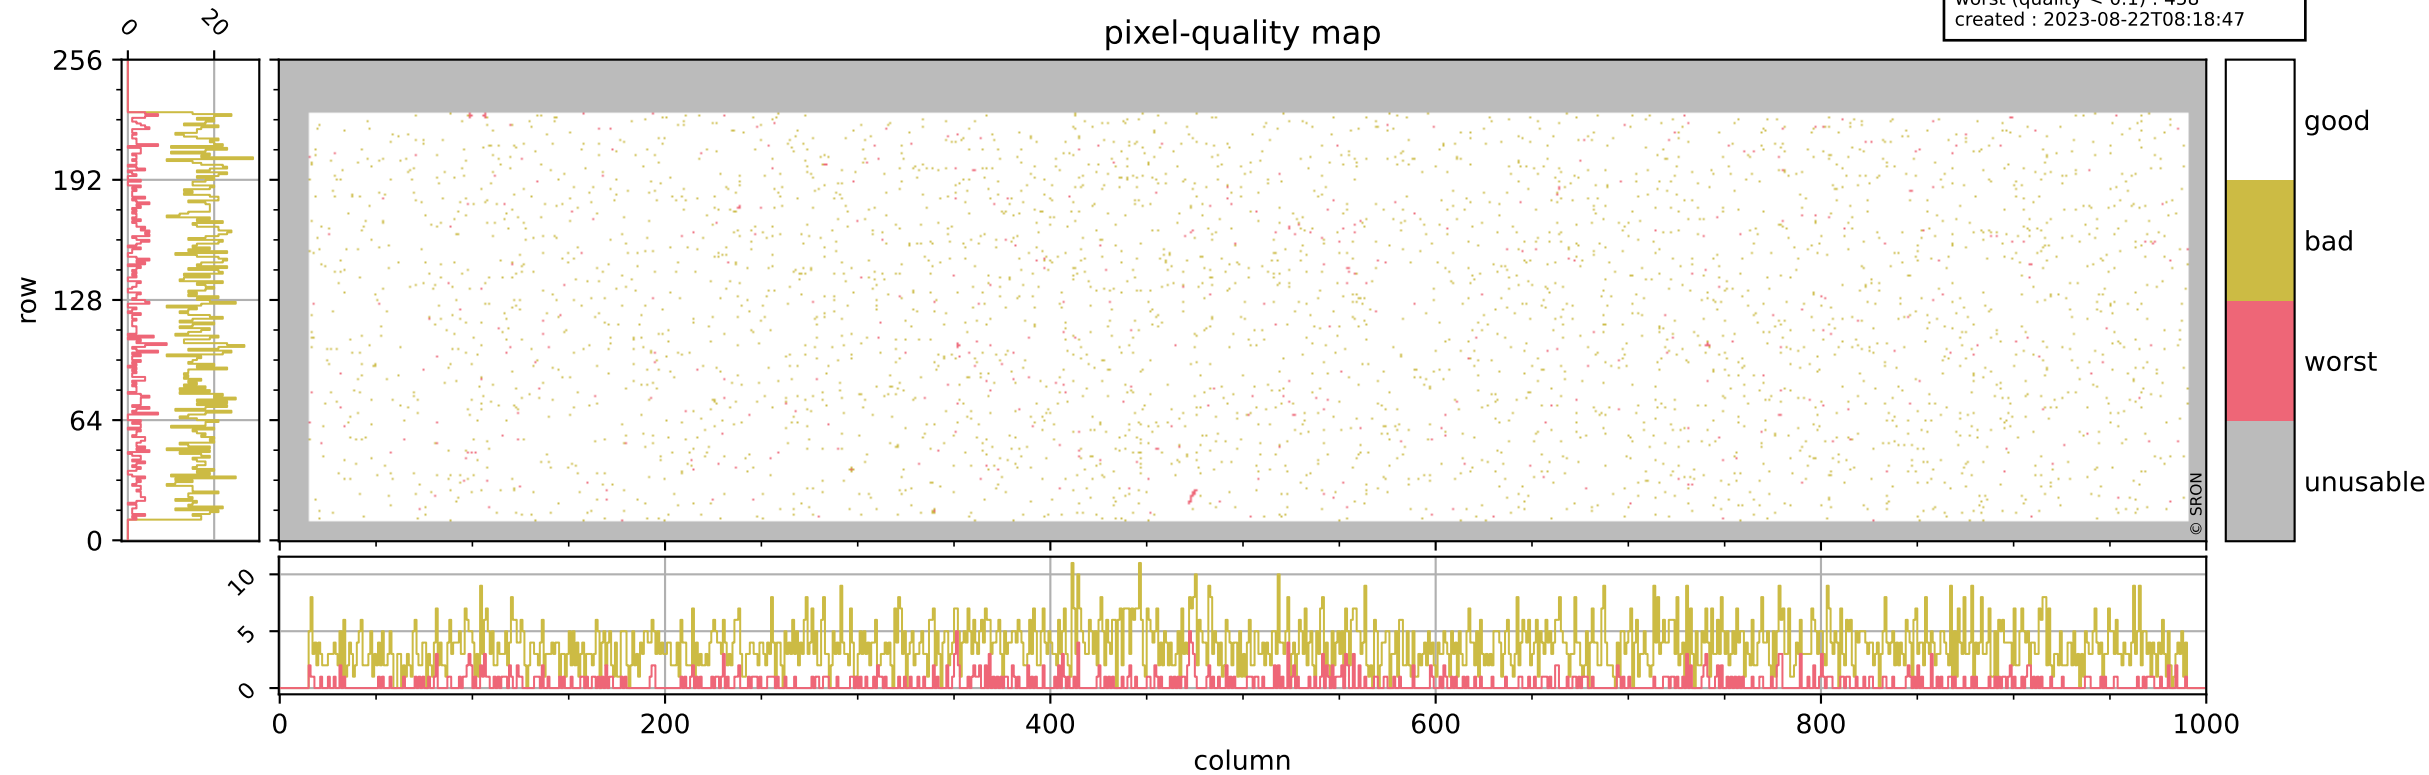

Tropomi SWIR pixel quality (official)

orbits : 20 in [17452, 17497]
coverage : 2021-02-24 / 2021-02-27
bad (quality < 0.8) : 3705
worst (quality < 0.1) : 458
created : 2023-08-22T08:18:47

pixel-quality map

Tropomi SWIR pixel quality (official)

orbits : 20 in [17452, 17497]
coverage : 2021-02-24 / 2021-02-27
bad (quality < 0.8) : 292
worst (quality < 0.1) : 115
created : 2023-08-22T08:18:47

pixel-quality map (dark)

Tropomi SWIR pixel quality (official)

orbits : 20 in [17452, 17497]
coverage : 2021-02-24 / 2021-02-27
bad (quality < 0.8) : 3454
worst (quality < 0.1) : 380
created : 2023-08-22T08:18:47

pixel-quality map (noise average)

Tropomi SWIR pixel quality (official)

orbits : 20 in [17452, 17497]
coverage : 2021-02-24 / 2021-02-27
created : 2023-08-22T08:18:48

Histograms of pixel-quality

Tropomi SWIR pixel quality (official) ground-tracks of Sentinel-5P