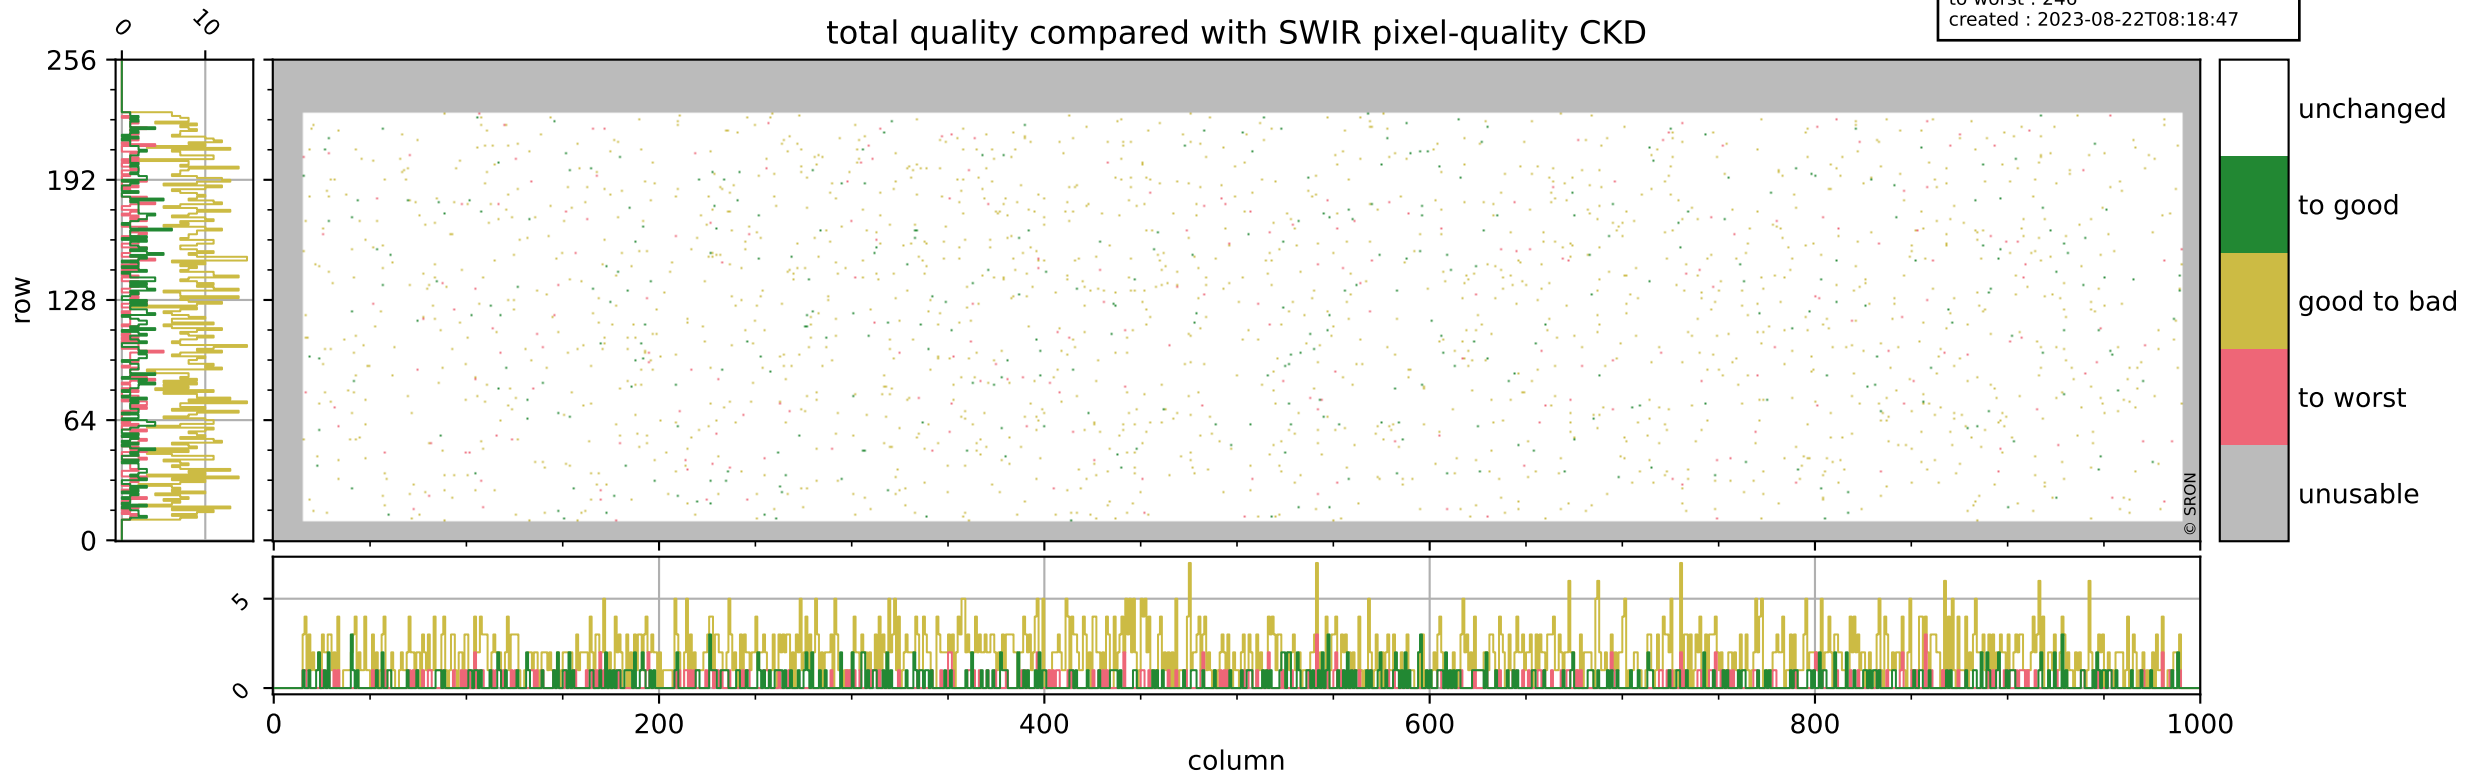

Tropomi SWIR pixel quality (official)

orbits : 20 in [17452, 17497]
coverage : 2021-02-24 / 2021-02-27
bad (quality < 0.8) : 3454
worst (quality < 0.1) : 380
created : 2023-08-22T08:18:47

pixel-quality map (noise average)

Tropomi SWIR pixel quality (official)

orbits : 20 in [17452, 17497]
coverage : 2021-02-24 / 2021-02-27
to good : 357
good to bad : 1569
to worst : 246
created : 2023-08-22T08:18:47

total quality compared with SWIR pixel-quality CKD

Tropomi SWIR pixel quality (official)

orbits : 20 in [17452, 17497]
coverage : 2021-02-24 / 2021-02-27
created : 2023-08-22T08:18:48

Histograms of pixel-quality

Tropomi SWIR pixel quality (official) ground-tracks of Sentinel-5P

orbits : 20 in [17452, 17497]
coverage : 2021-02-24 / 2021-02-27
created : 2023-08-22T08:18:48

Tropomi SWIR pixel quality (official)

orbits : [2827, 17497]
coverage : 2018-04-30 / 2021-02-27
created : 2023-08-22T08:18:48