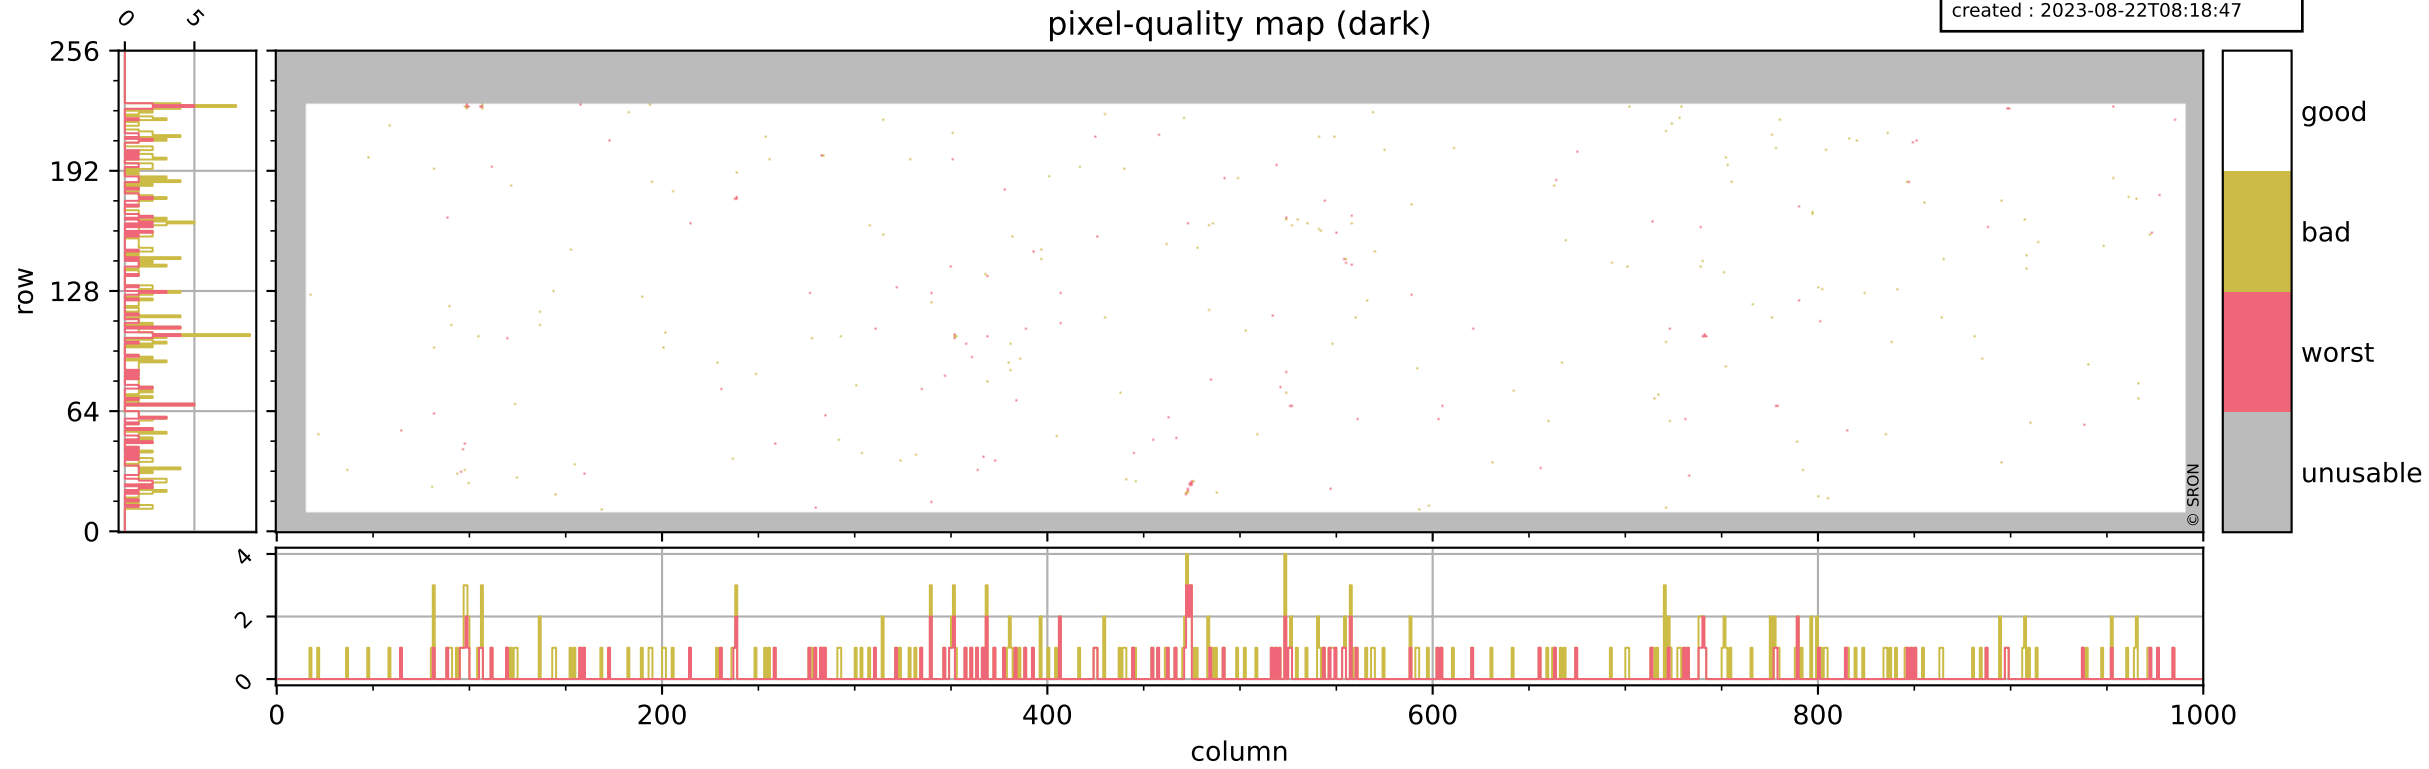

Tropomi SWIR pixel quality (official)

orbits : 20 in [17452, 17497]
coverage : 2021-02-24 / 2021-02-27
bad (quality < 0.8) : 3705
worst (quality < 0.1) : 458
created : 2023-08-22T08:18:47

pixel-quality map

Tropomi SWIR pixel quality (official)

orbits : 20 in [17452, 17497]
coverage : 2021-02-24 / 2021-02-27
bad (quality < 0.8) : 292
worst (quality < 0.1) : 115
created : 2023-08-22T08:18:47

pixel-quality map (dark)

Tropomi SWIR pixel quality (official)

orbits : 20 in [17452, 17497]
coverage : 2021-02-24 / 2021-02-27
bad (quality < 0.8) : 3454
worst (quality < 0.1) : 380
created : 2023-08-22T08:18:47

pixel-quality map (noise average)

Tropomi SWIR pixel quality (official)

orbits : 20 in [17452, 17497]
coverage : 2021-02-24 / 2021-02-27
created : 2023-08-22T08:18:48

Histograms of pixel-quality

Tropomi SWIR pixel quality (official) ground-tracks of Sentinel-5P