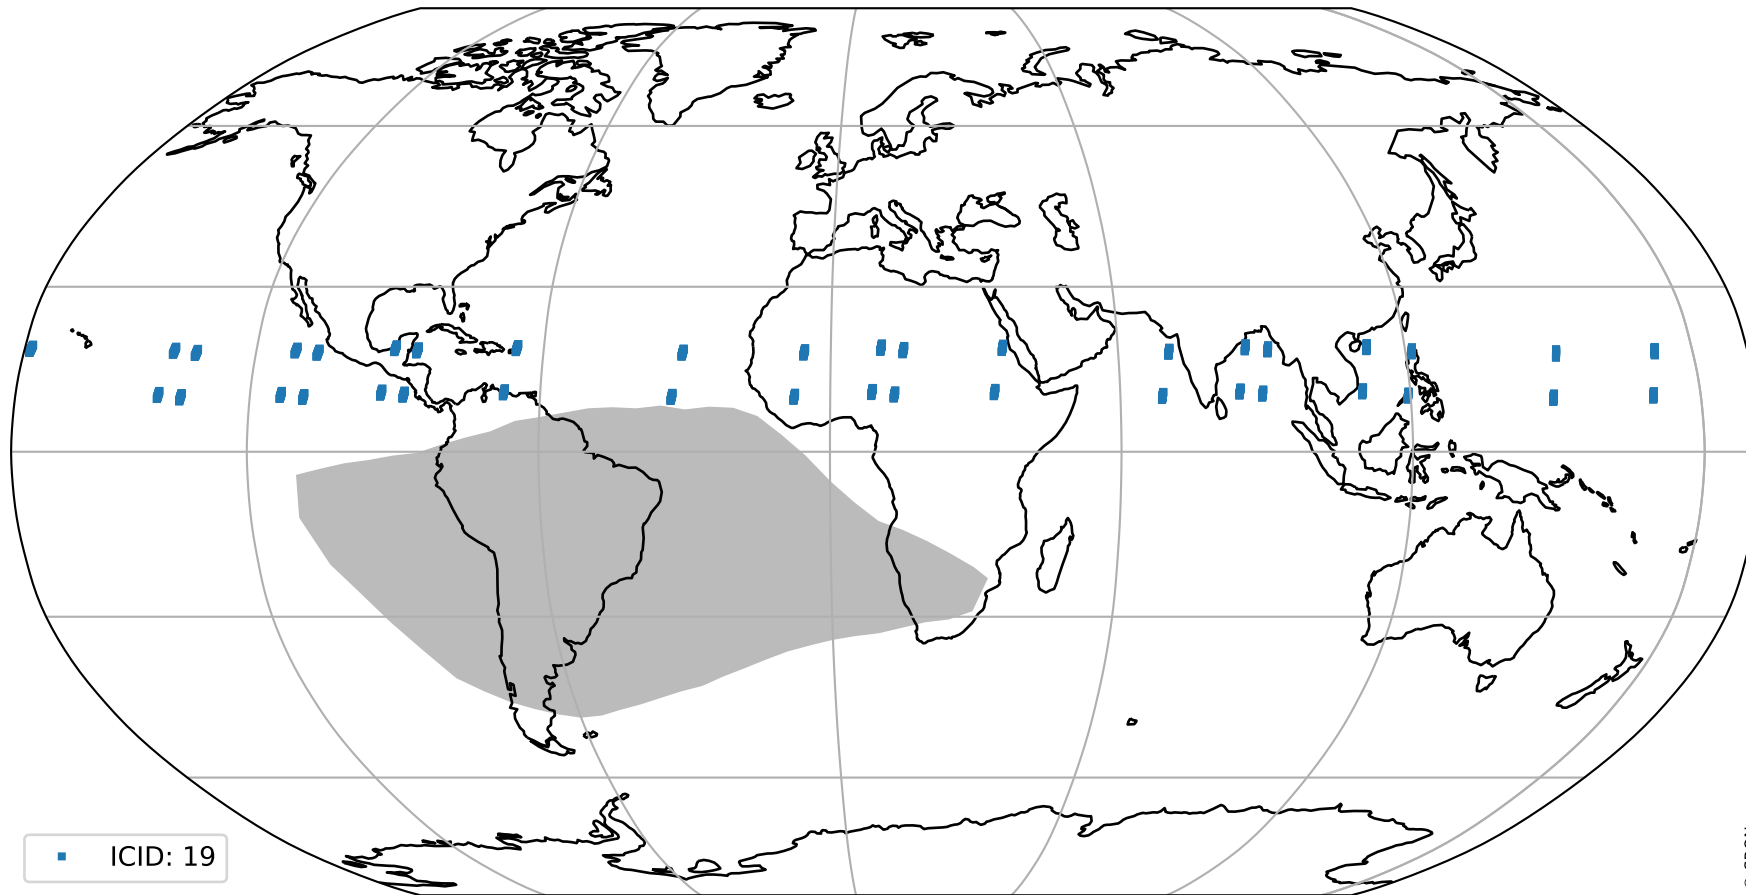

Tropomi SWIR pixel quality (official)

orbits : 20 in [17452, 17497]
coverage : 2021-02-24 / 2021-02-27
to good : 357
good to bad : 1569
to worst : 246
created : 2023-08-22T08:18:47

total quality compared with SWIR pixel-quality CKD

Tropomi SWIR pixel quality (official)

orbits : 20 in [17452, 17497]
coverage : 2021-02-24 / 2021-02-27
created : 2023-08-22T08:18:48

Histograms of pixel-quality

Tropomi SWIR pixel quality (official) ground-tracks of Sentinel-5P

orbits : 20 in [17452, 17497]
coverage : 2021-02-24 / 2021-02-27
created : 2023-08-22T08:18:48

Tropomi SWIR pixel quality (official)

orbits : [2827, 17497]
coverage : 2018-04-30 / 2021-02-27
created : 2023-08-22T08:18:48