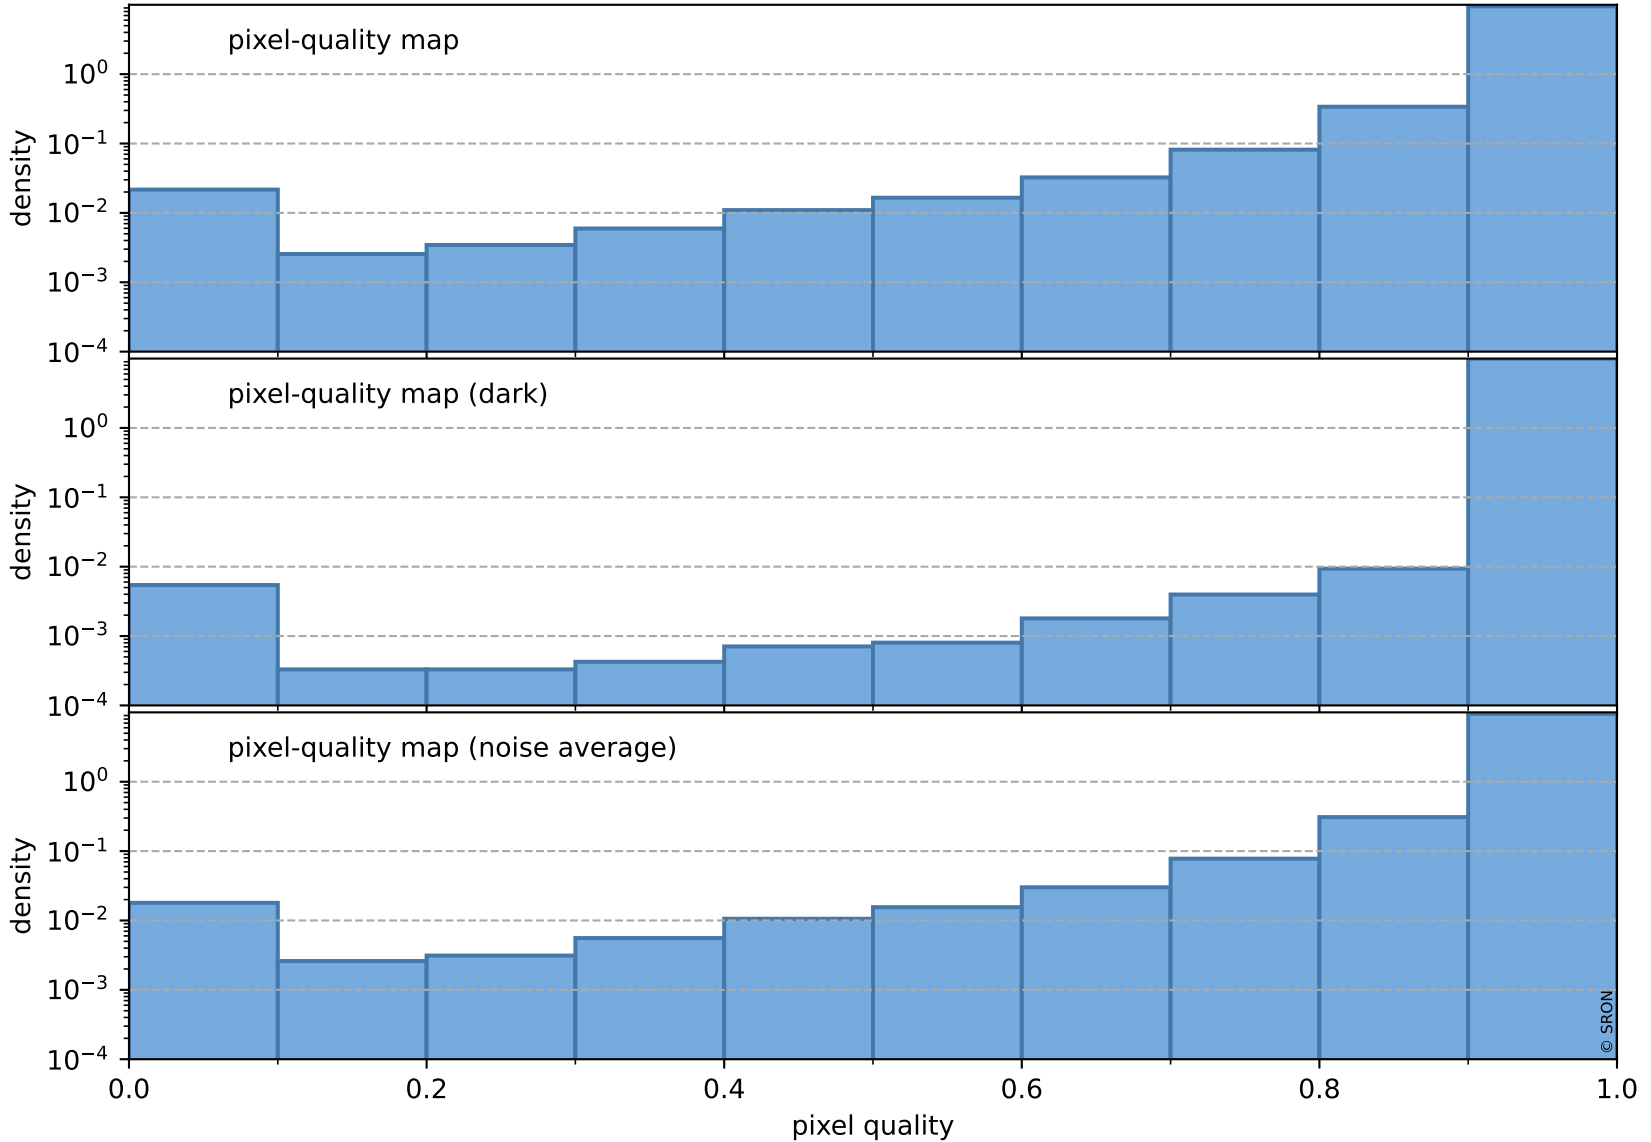

Tropomi SWIR pixel quality (official)

orbits : 20 in [17452, 17497]
coverage : 2021-02-24 / 2021-02-27
to good : 357
good to bad : 1569
to worst : 246
created : 2023-08-22T08:18:47

total quality compared with SWIR pixel-quality CKD

Tropomi SWIR pixel quality (official)

orbits : 20 in [17452, 17497]
coverage : 2021-02-24 / 2021-02-27
created : 2023-08-22T08:18:48

Histograms of pixel-quality

Tropomi SWIR pixel quality (official) ground-tracks of Sentinel-5P

orbits : 20 in [17452, 17497]
coverage : 2021-02-24 / 2021-02-27
created : 2023-08-22T08:18:48

Tropomi SWIR pixel quality (official)

orbits : [2827, 17497]
coverage : 2018-04-30 / 2021-02-27
created : 2023-08-22T08:18:48