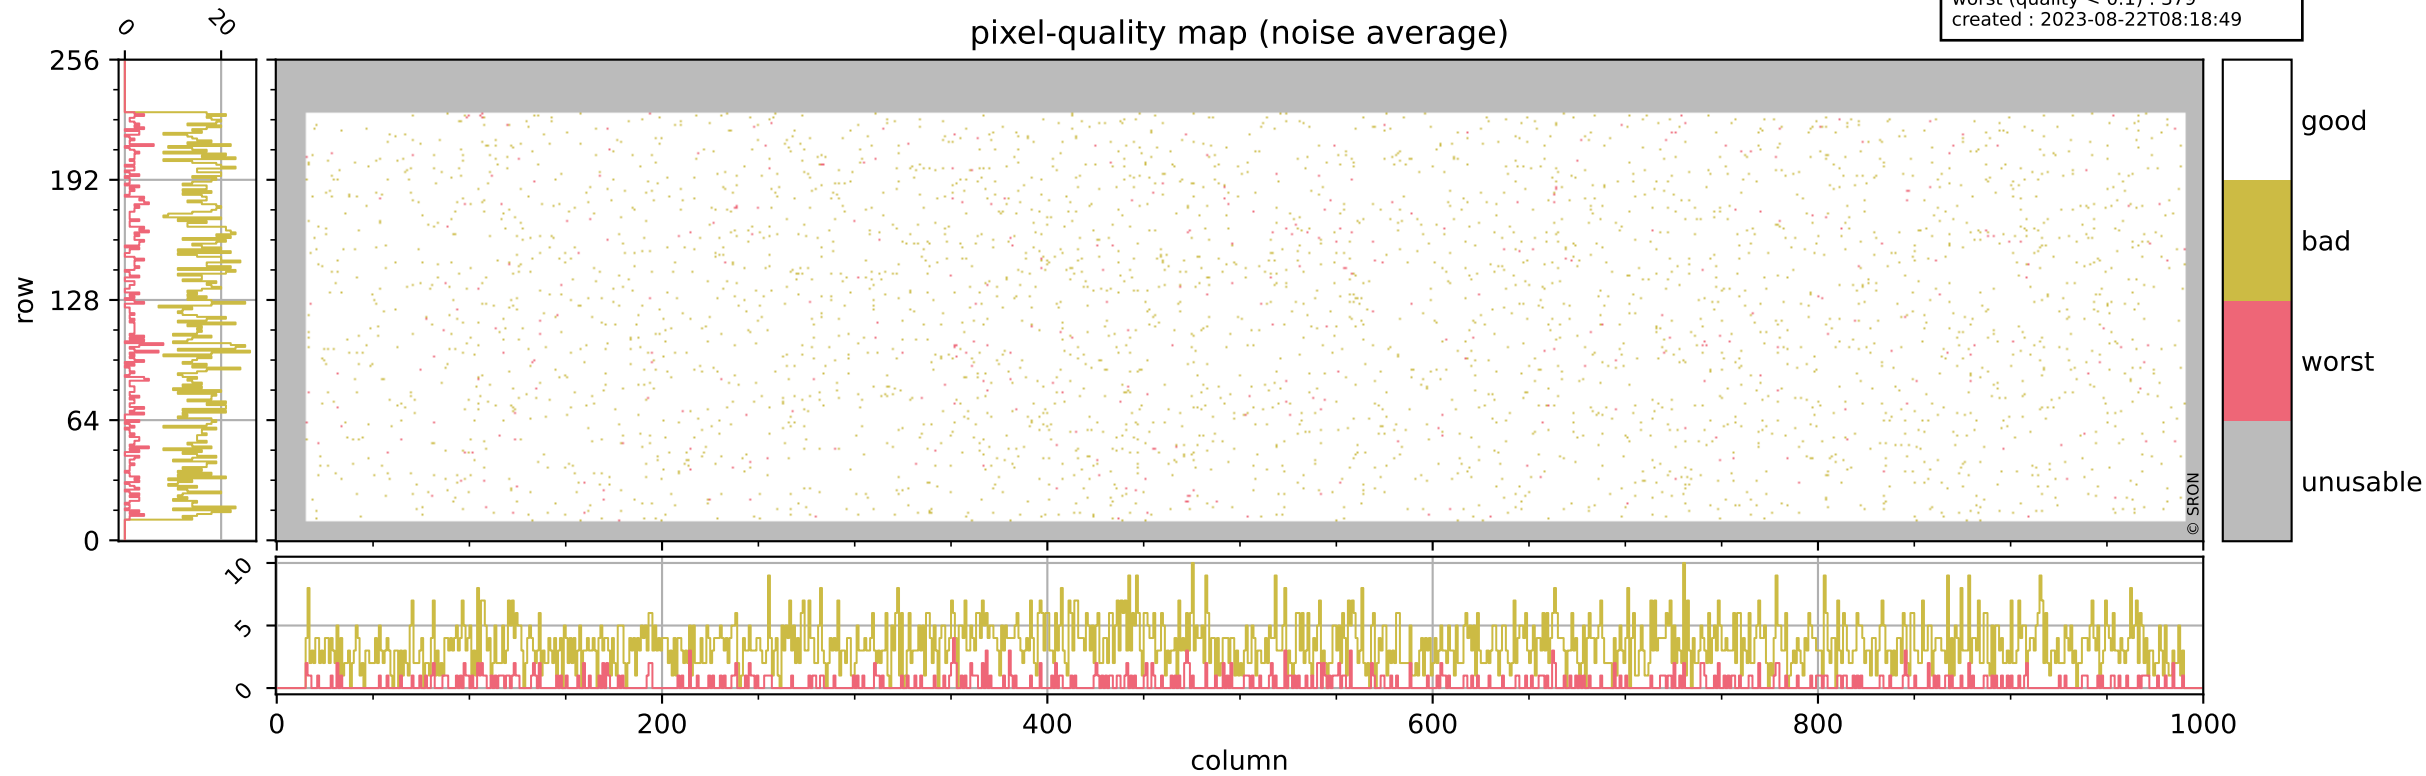

Tropomi SWIR pixel quality (official)

orbits : 19 in [17467, 17512]
coverage : 2021-02-25 / 2021-02-28
bad (quality < 0.8) : 3436
worst (quality < 0.1) : 379
created : 2023-08-22T08:18:49

pixel-quality map (noise average)