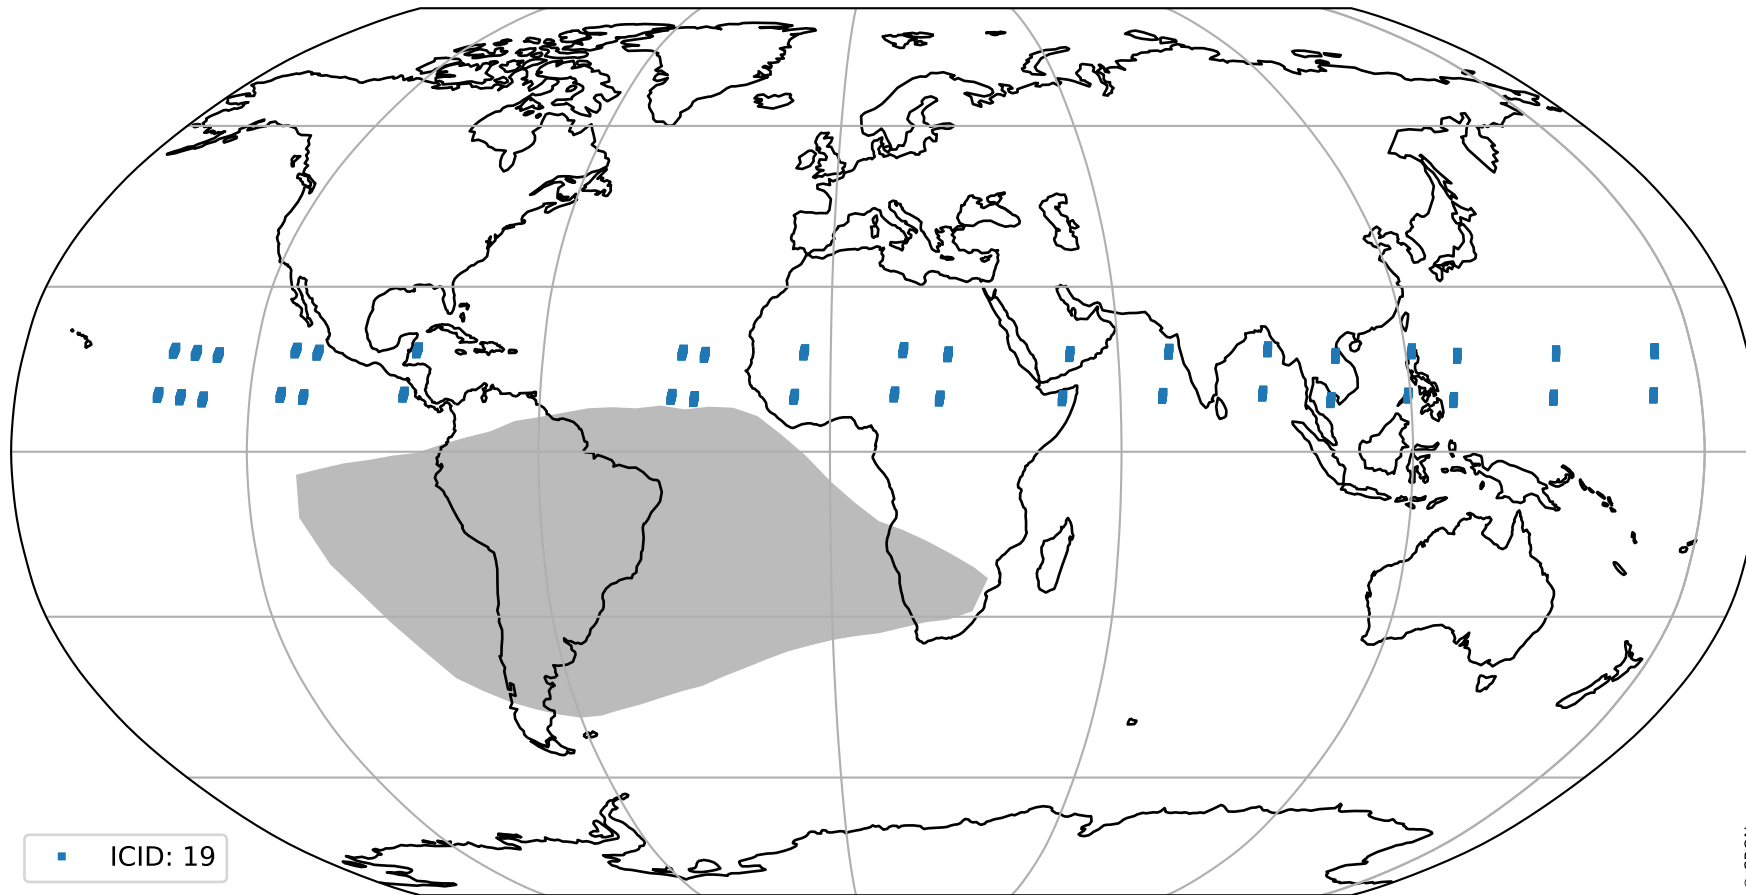

# Tropomi SWIR pixel quality (official)

orbits : 19 in [17467, 17512]  
coverage : 2021-02-25 / 2021-02-28  
created : 2023-08-22T08:18:50

## Histograms of pixel-quality

# Tropomi SWIR pixel quality (official) ground-tracks of Sentinel-5P

orbits : 19 in [17467, 17512]  
coverage : 2021-02-25 / 2021-02-28  
created : 2023-08-22T08:18:50