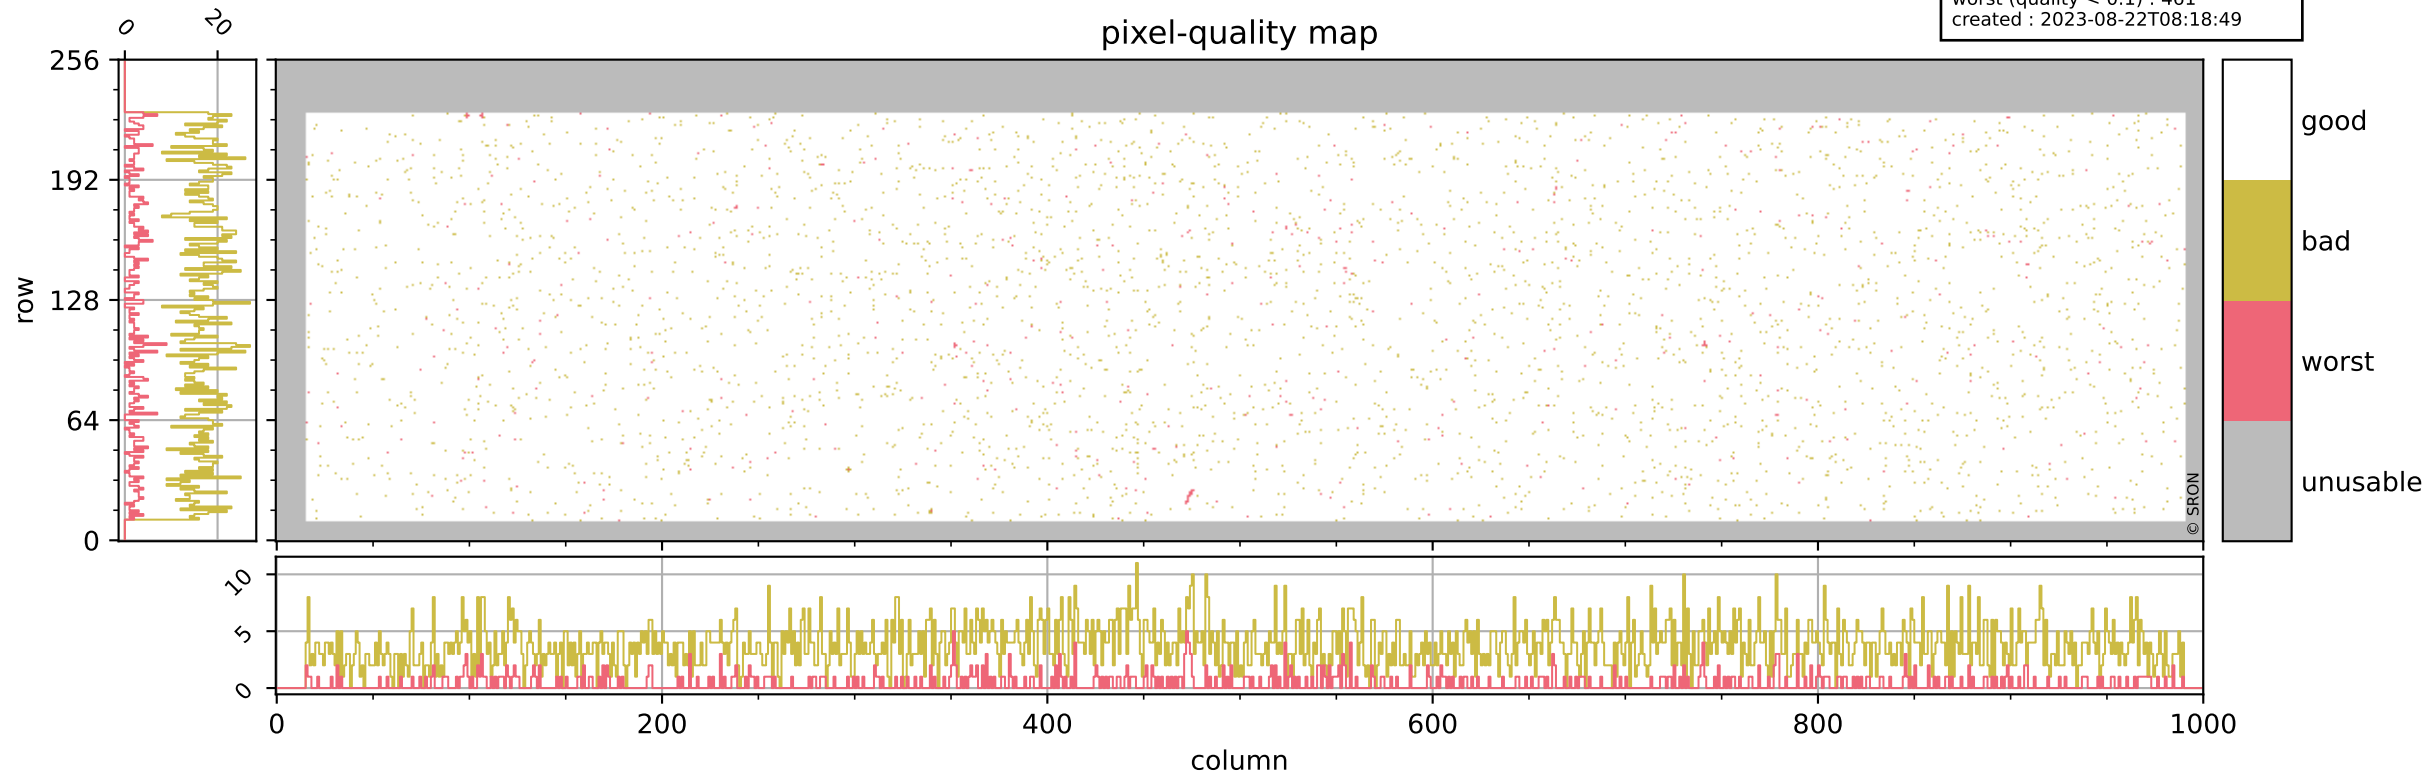

# Tropomi SWIR pixel quality (official)

orbits : 19 in [17467, 17512]  
coverage : 2021-02-25 / 2021-02-28  
bad (quality < 0.8) : 3690  
worst (quality < 0.1) : 461  
created : 2023-08-22T08:18:49

## pixel-quality map

# Tropomi SWIR pixel quality (official)

orbits : 19 in [17467, 17512]  
coverage : 2021-02-25 / 2021-02-28  
bad (quality < 0.8) : 294  
worst (quality < 0.1) : 114  
created : 2023-08-22T08:18:49

## pixel-quality map (dark)