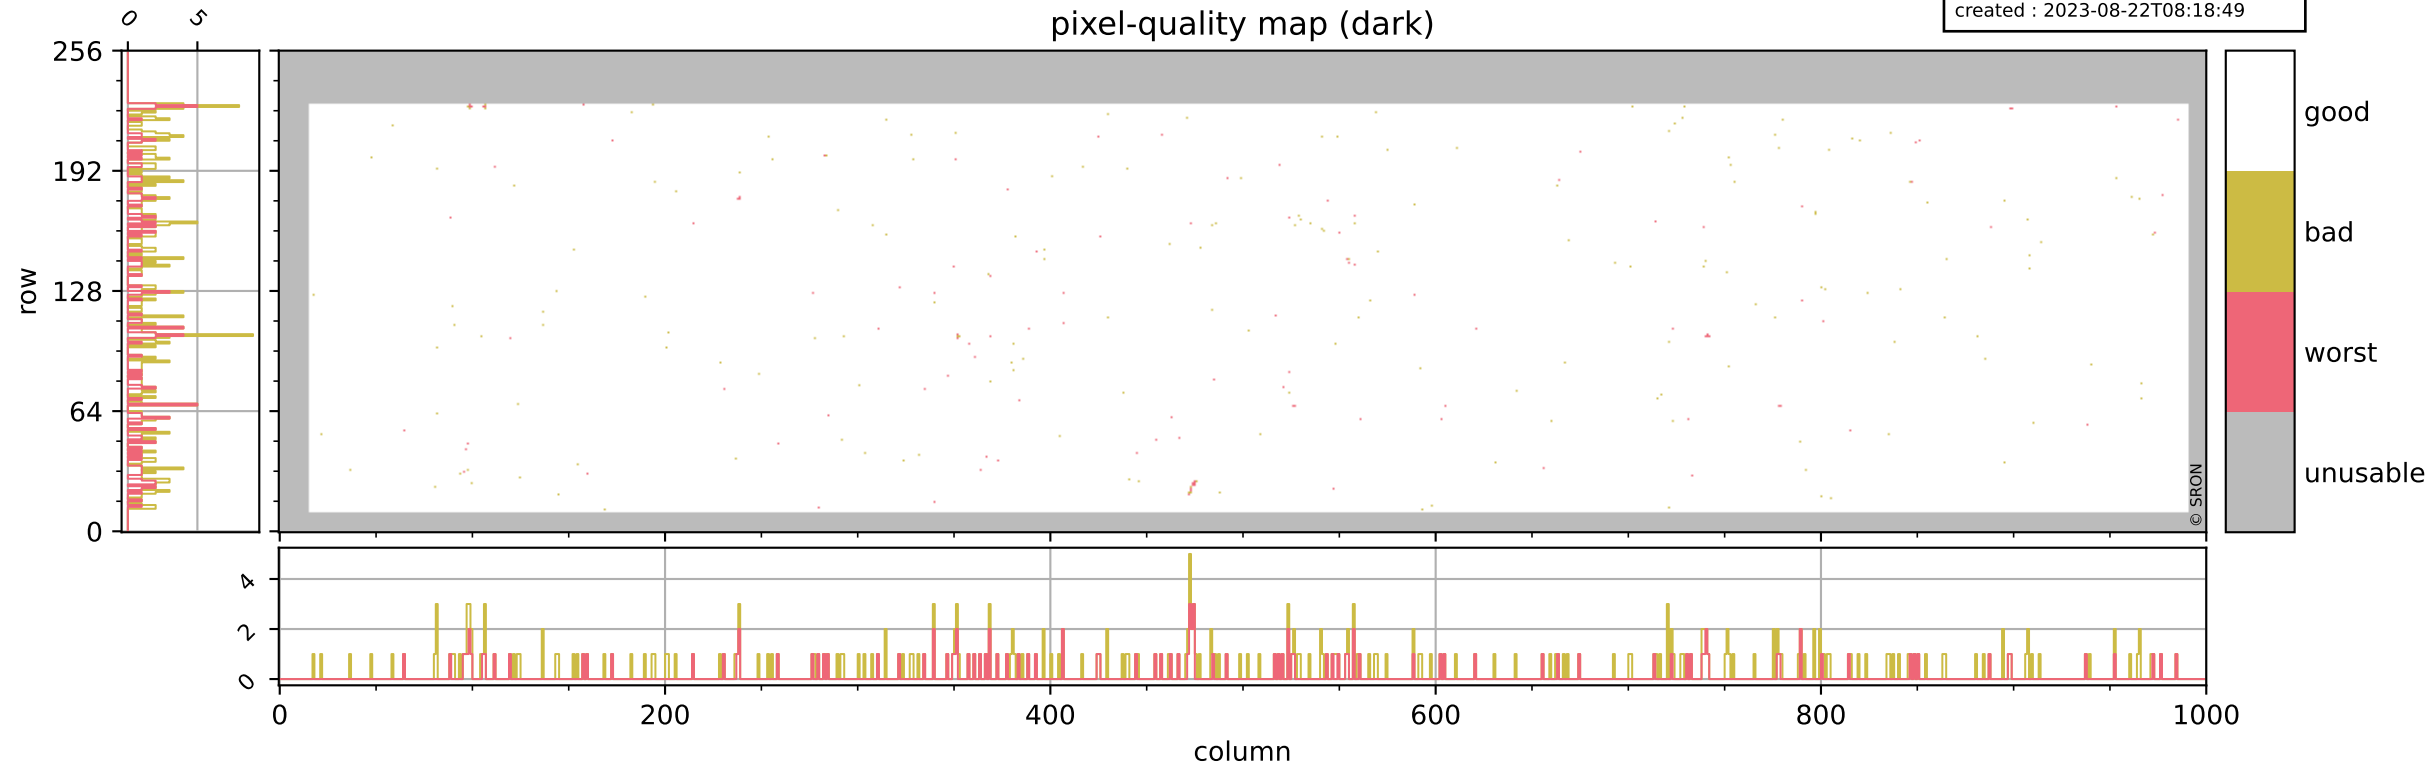

# Tropomi SWIR pixel quality (official)

orbits : 19 in [17467, 17512]  
coverage : 2021-02-25 / 2021-02-28  
bad (quality < 0.8) : 3690  
worst (quality < 0.1) : 461  
created : 2023-08-22T08:18:49

## pixel-quality map

# Tropomi SWIR pixel quality (official)

orbits : 19 in [17467, 17512]  
coverage : 2021-02-25 / 2021-02-28  
bad (quality < 0.8) : 294  
worst (quality < 0.1) : 114  
created : 2023-08-22T08:18:49

## pixel-quality map (dark)