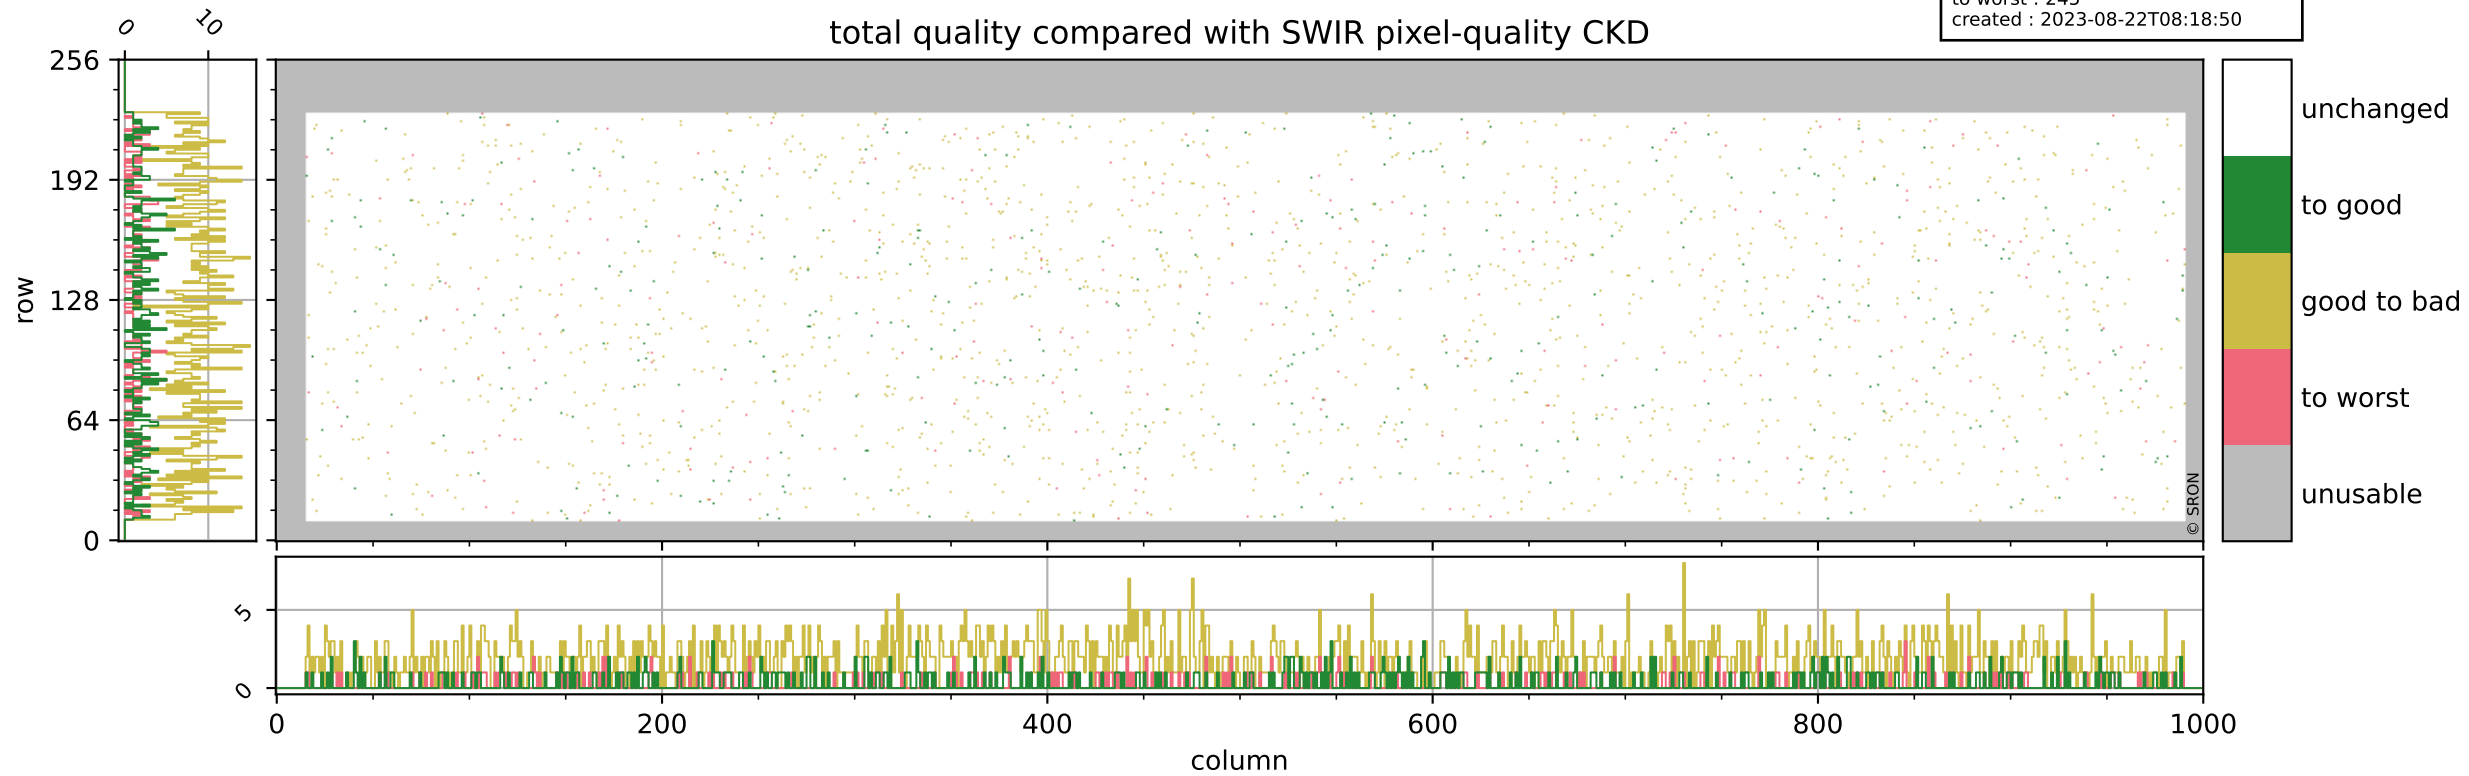

Tropomi SWIR pixel quality (official)

orbits : 19 in [17467, 17512]
coverage : 2021-02-25 / 2021-02-28
to good : 372
good to bad : 1570
to worst : 245
created : 2023-08-22T08:18:50

total quality compared with SWIR pixel-quality CKD