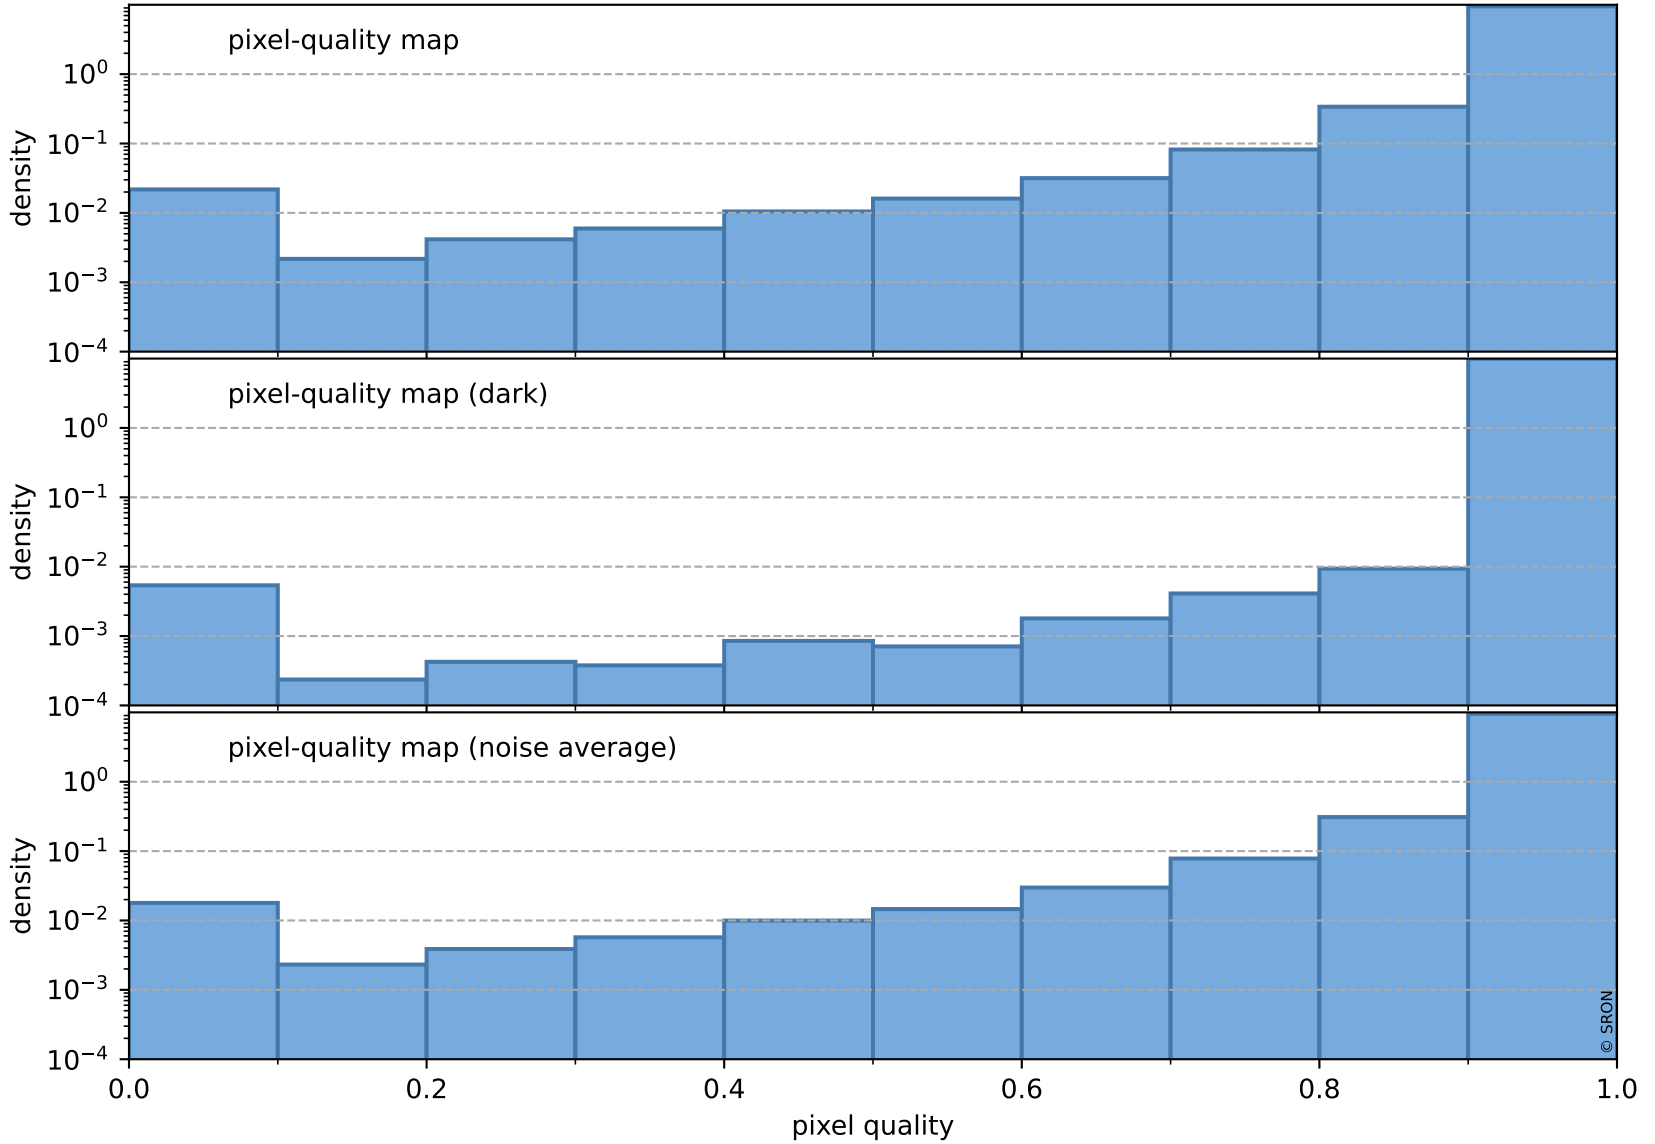

Tropomi SWIR pixel quality (official)

orbits : 19 in [17467, 17512]
coverage : 2021-02-25 / 2021-02-28
created : 2023-08-22T08:18:50

Histograms of pixel-quality