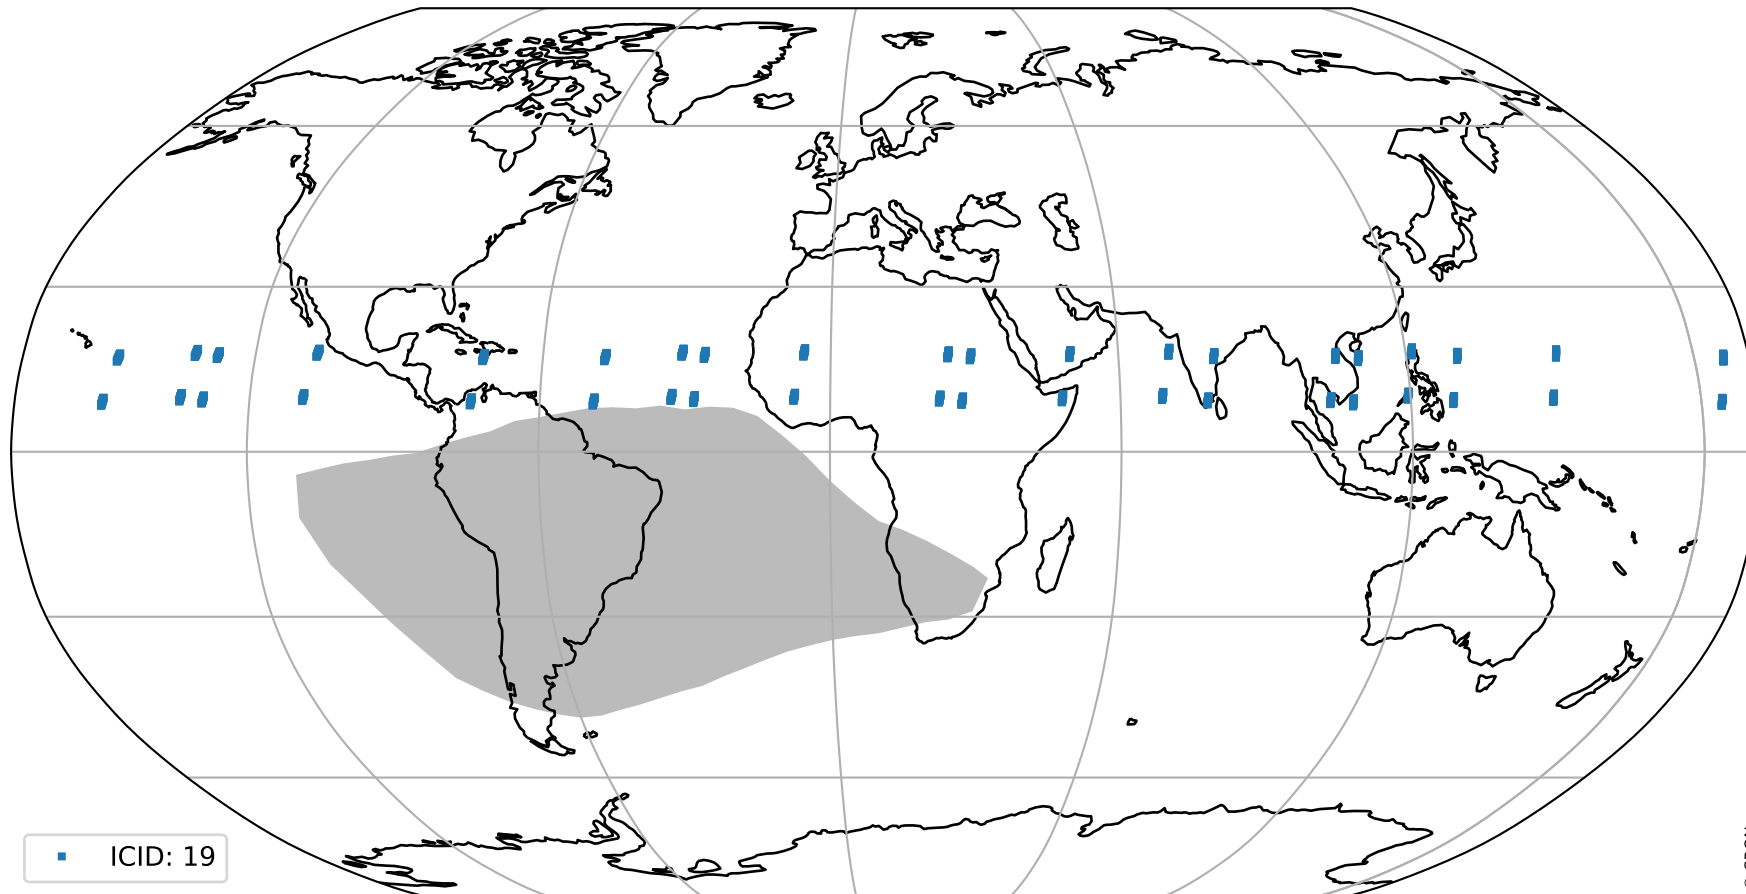

pixel-quality map (noise average)

Tropomi SWIR pixel quality (official)

orbits : 20 in [17482, 17527]
coverage : 2021-02-26 / 2021-03-01
to good : 364
good to bad : 1569
to worst : 229
created : 2023-08-22T08:18:52

total quality compared with SWIR pixel-quality CKD

Tropomi SWIR pixel quality (official)

orbits : 20 in [17482, 17527]
coverage : 2021-02-26 / 2021-03-01
created : 2023-08-22T08:18:52

Histograms of pixel-quality

Tropomi SWIR pixel quality (official) ground-tracks of Sentinel-5P

orbits : 20 in [17482, 17527]
coverage : 2021-02-26 / 2021-03-01
created : 2023-08-22T08:18:53

Tropomi SWIR pixel quality (official)

orbits : [2827, 17527]
coverage : 2018-04-30 / 2021-03-01
created : 2023-08-22T08:18:53