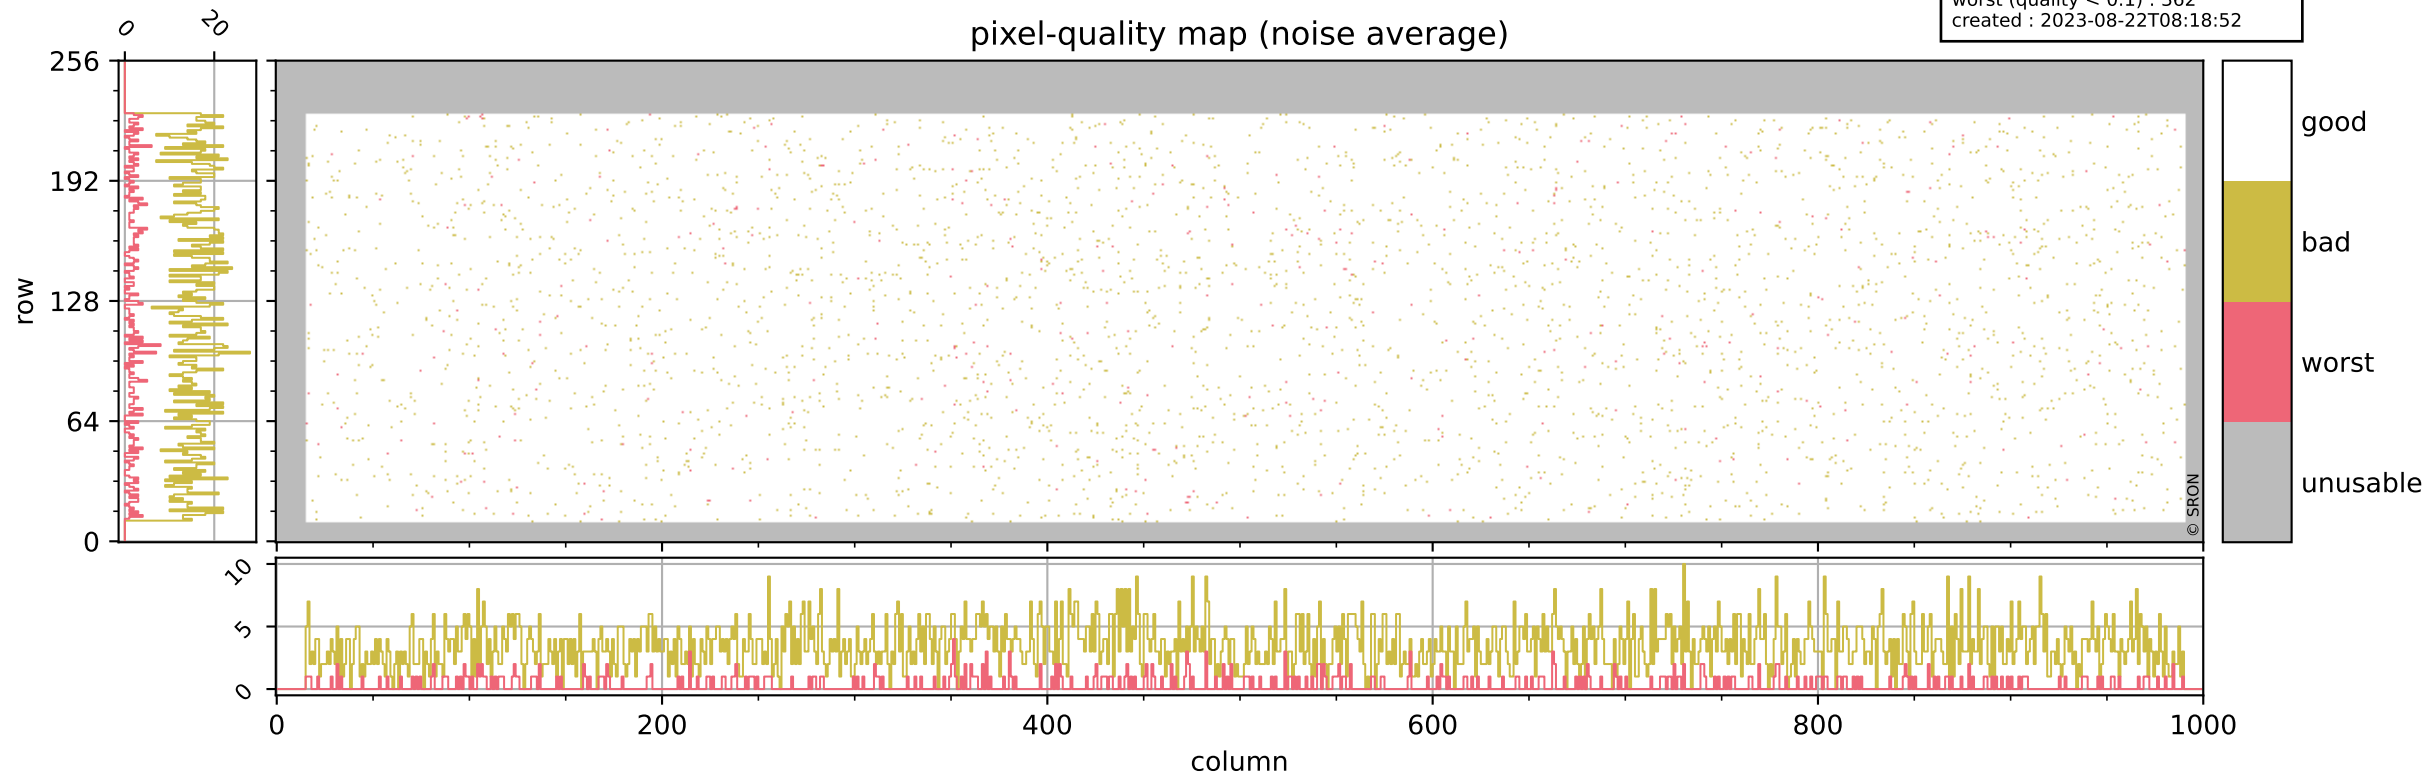

Tropomi SWIR pixel quality (official)

orbits : 20 in [17482, 17527]
coverage : 2021-02-26 / 2021-03-01
bad (quality < 0.8) : 3680
worst (quality < 0.1) : 442
created : 2023-08-22T08:18:51

Tropomi SWIR pixel quality (official)

orbits : 20 in [17482, 17527]
coverage : 2021-02-26 / 2021-03-01
bad (quality < 0.8) : 293
worst (quality < 0.1) : 112
created : 2023-08-22T08:18:52

Tropomi SWIR pixel quality (official)

orbits : 20 in [17482, 17527]
coverage : 2021-02-26 / 2021-03-01
bad (quality < 0.8) : 3433
worst (quality < 0.1) : 362
created : 2023-08-22T08:18:52

pixel-quality map (noise average)

Tropomi SWIR pixel quality (official)

orbits : 20 in [17482, 17527]
coverage : 2021-02-26 / 2021-03-01
to good : 364
good to bad : 1569
to worst : 229
created : 2023-08-22T08:18:52

Tropomi SWIR pixel quality (official) ground-tracks of Sentinel-5P

orbits : 20 in [17482, 17527]
coverage : 2021-02-26 / 2021-03-01
created : 2023-08-22T08:18:53

Tropomi SWIR pixel quality (official)

orbits : [2827, 17527]
coverage : 2018-04-30 / 2021-03-01
created : 2023-08-22T08:18:53