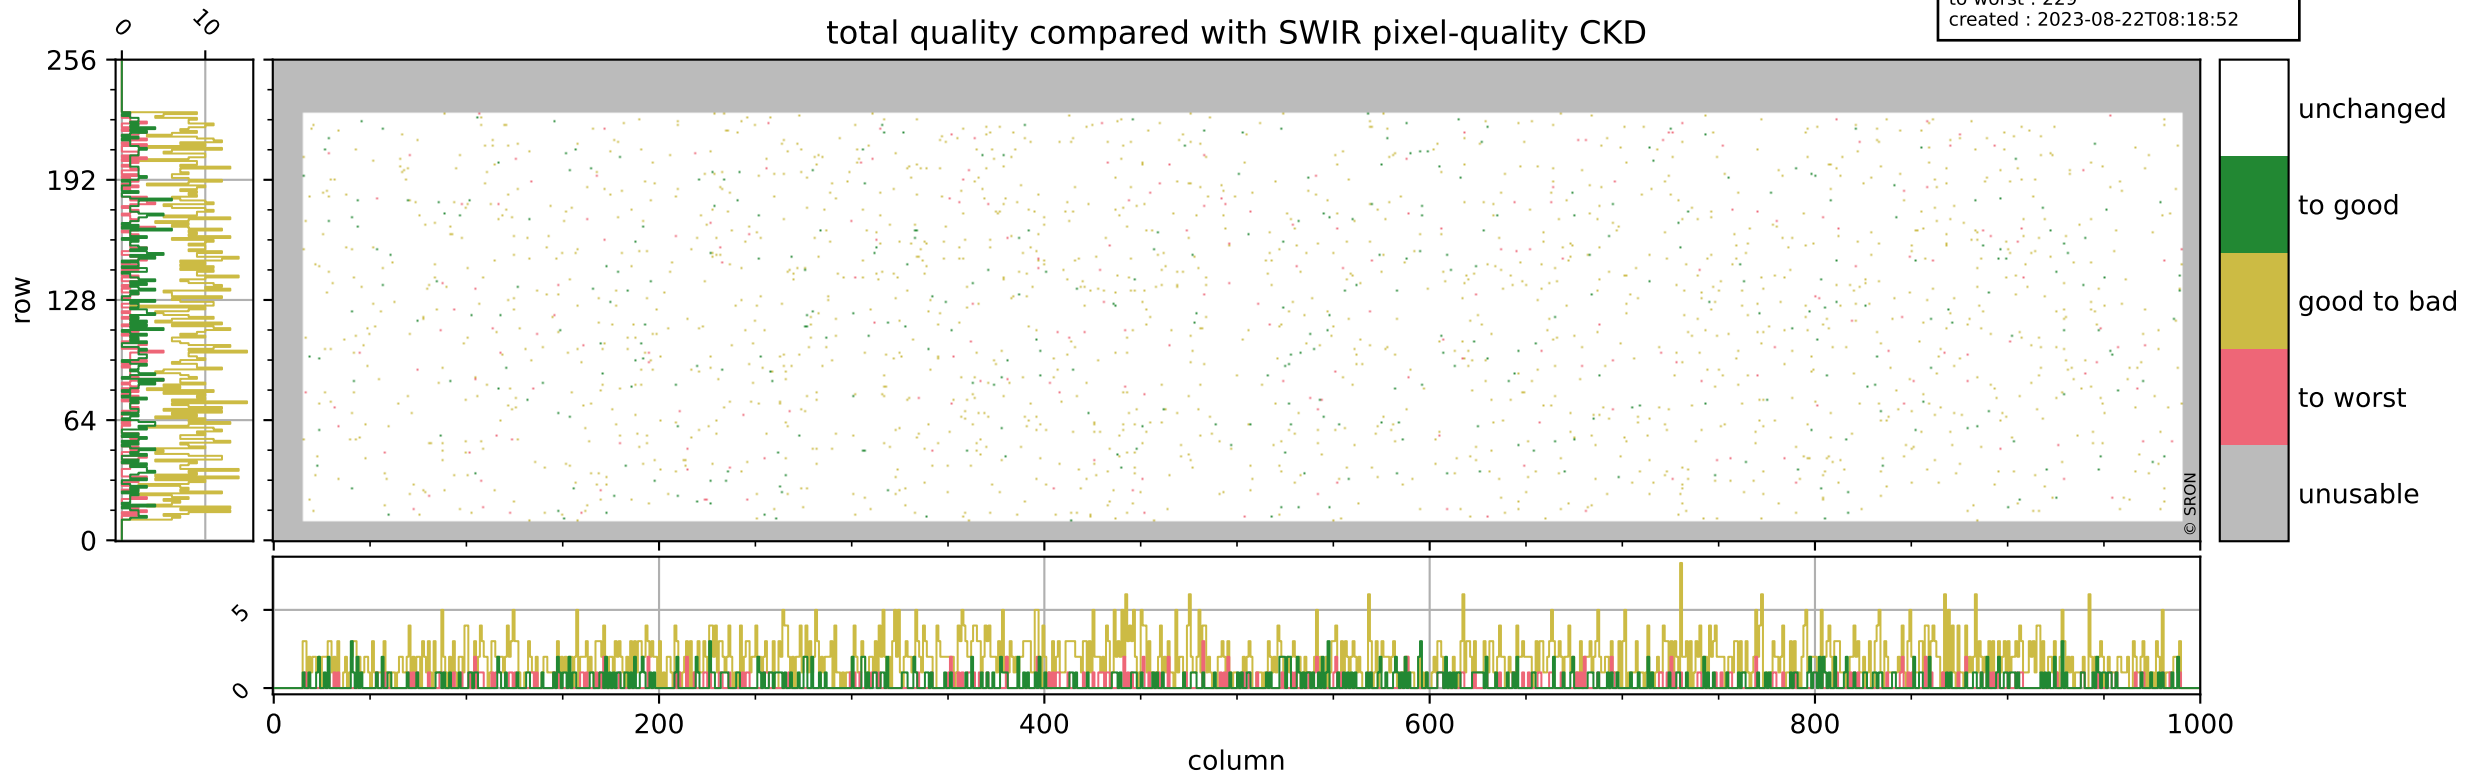

orbits : 20 in [17482, 17527]
coverage : 2021-02-26 / 2021-03-01
bad (quality < 0.8) : 293
worst (quality < 0.1) : 112
created : 2023-08-22T08:18:52

Tropomi SWIR pixel quality (official)

orbits : 20 in [17482, 17527]
coverage : 2021-02-26 / 2021-03-01
bad (quality < 0.8) : 3433
worst (quality < 0.1) : 362
created : 2023-08-22T08:18:52

pixel-quality map (noise average)

Tropomi SWIR pixel quality (official)

orbits : 20 in [17482, 17527]
coverage : 2021-02-26 / 2021-03-01
to good : 364
good to bad : 1569
to worst : 229
created : 2023-08-22T08:18:52

total quality compared with SWIR pixel-quality CKD

Tropomi SWIR pixel quality (official)

orbits : 20 in [17482, 17527]
coverage : 2021-02-26 / 2021-03-01
created : 2023-08-22T08:18:52

Histograms of pixel-quality

Tropomi SWIR pixel quality (official) ground-tracks of Sentinel-5P

orbits : 20 in [17482, 17527]
coverage : 2021-02-26 / 2021-03-01
created : 2023-08-22T08:18:53

Tropomi SWIR pixel quality (official)

orbits : [2827, 17527]
coverage : 2018-04-30 / 2021-03-01
created : 2023-08-22T08:18:53