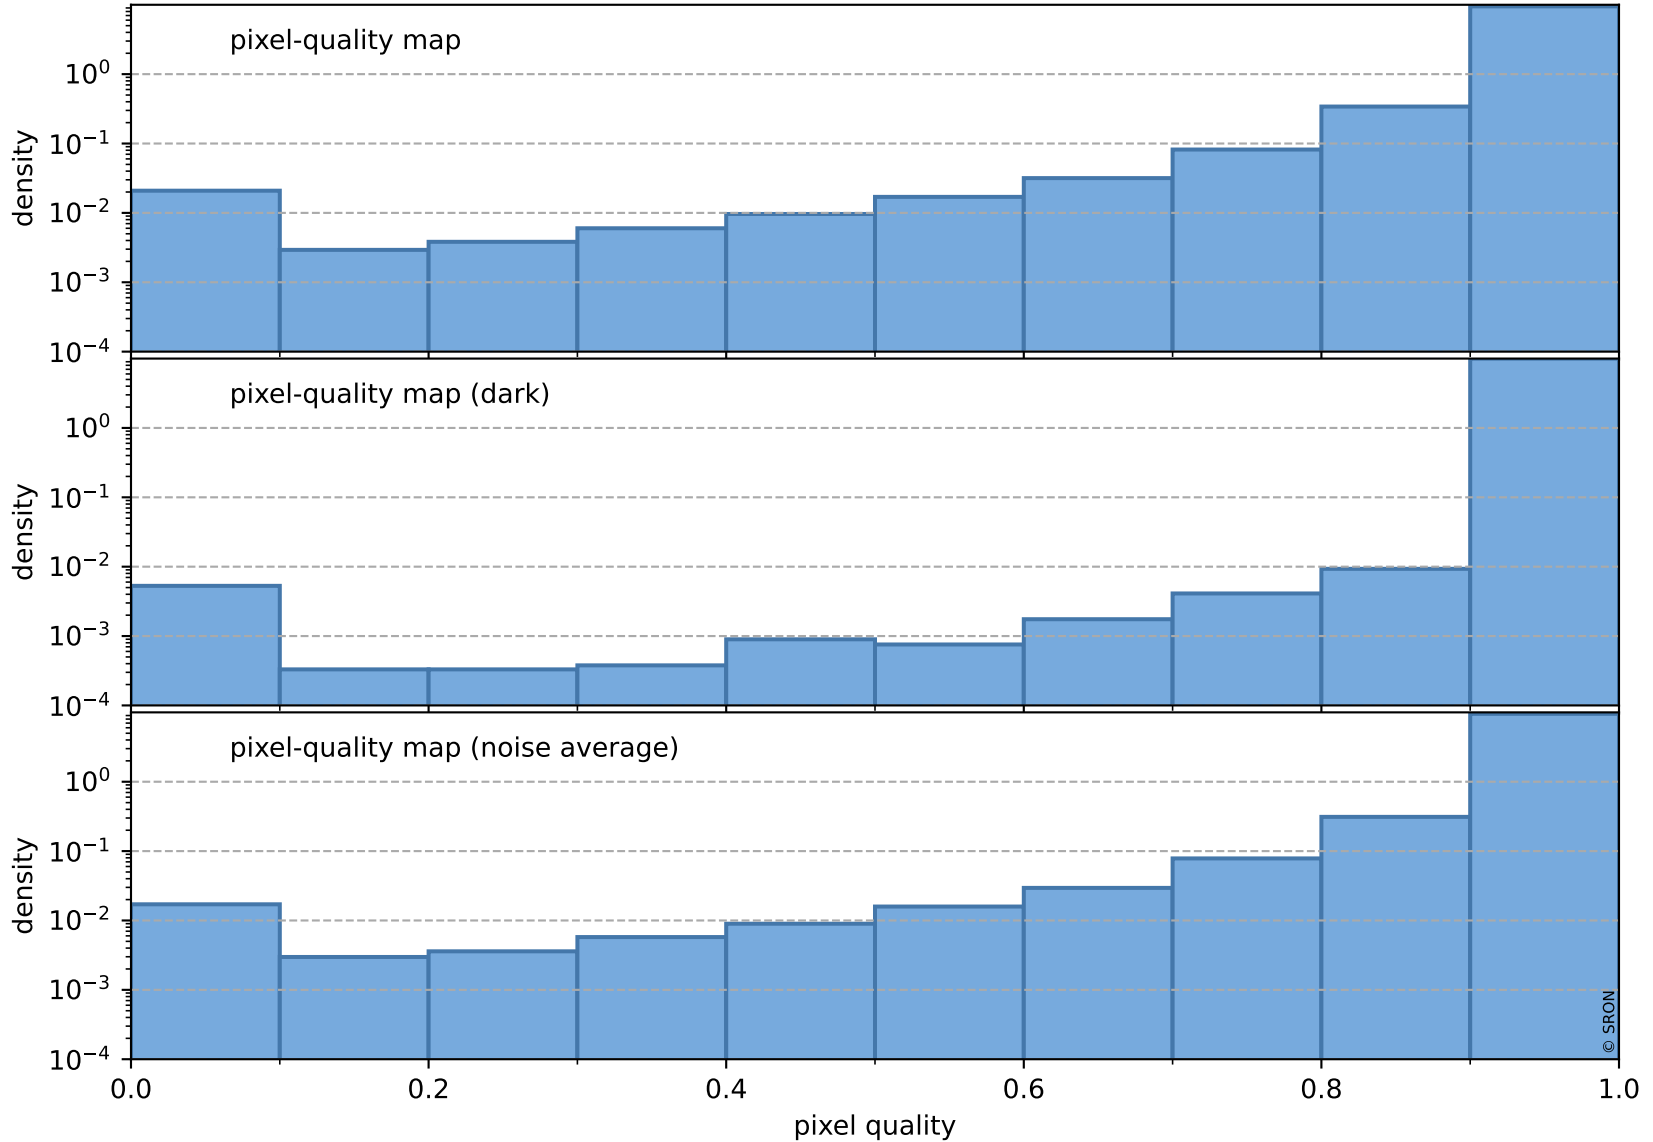

orbits : 20 in [17482, 17527]
coverage : 2021-02-26 / 2021-03-01
bad (quality < 0.8) : 293
worst (quality < 0.1) : 112
created : 2023-08-22T08:18:52

Tropomi SWIR pixel quality (official)

orbits : 20 in [17482, 17527]
coverage : 2021-02-26 / 2021-03-01
bad (quality < 0.8) : 3433
worst (quality < 0.1) : 362
created : 2023-08-22T08:18:52

pixel-quality map (noise average)

Tropomi SWIR pixel quality (official)

orbits : 20 in [17482, 17527]
coverage : 2021-02-26 / 2021-03-01
to good : 364
good to bad : 1569
to worst : 229
created : 2023-08-22T08:18:52

total quality compared with SWIR pixel-quality CKD

Tropomi SWIR pixel quality (official)

orbits : 20 in [17482, 17527]
coverage : 2021-02-26 / 2021-03-01
created : 2023-08-22T08:18:52

Histograms of pixel-quality

Tropomi SWIR pixel quality (official) ground-tracks of Sentinel-5P

orbits : 20 in [17482, 17527]
coverage : 2021-02-26 / 2021-03-01
created : 2023-08-22T08:18:53

Tropomi SWIR pixel quality (official)

orbits : [2827, 17527]
coverage : 2018-04-30 / 2021-03-01
created : 2023-08-22T08:18:53