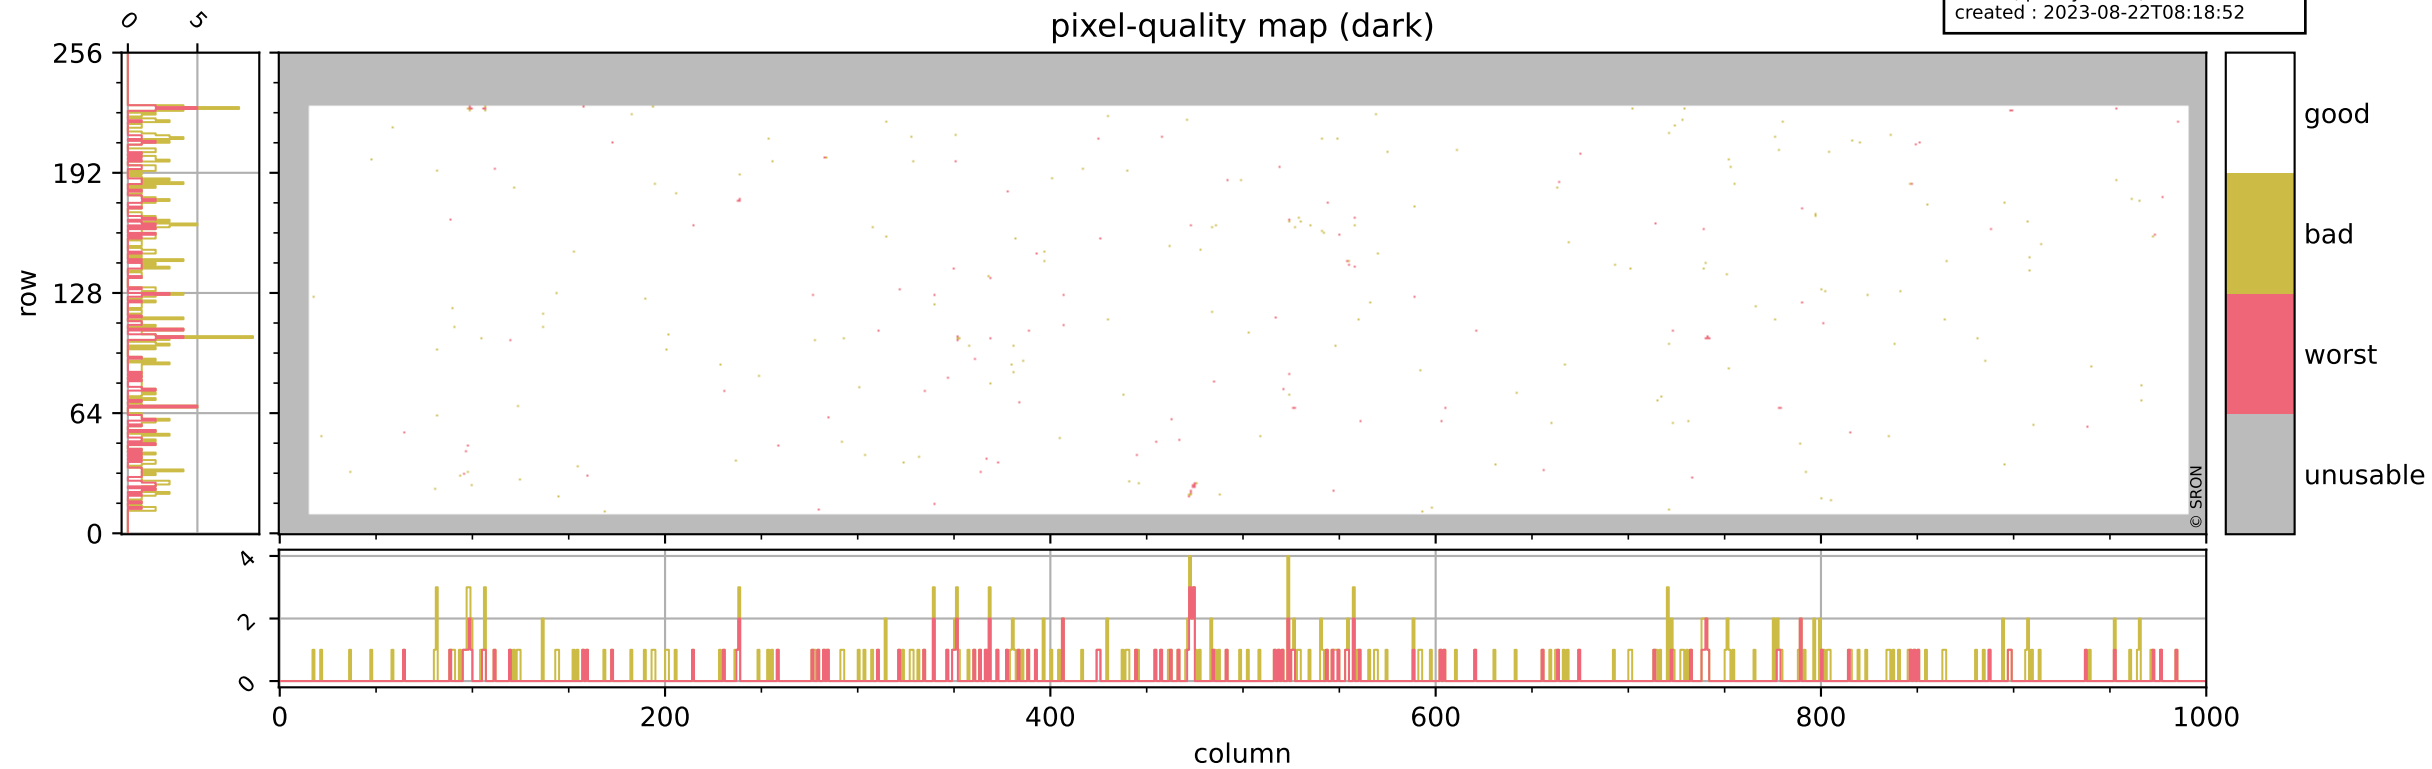

Tropomi SWIR pixel quality (official)

orbits : 20 in [17482, 17527]
coverage : 2021-02-26 / 2021-03-01
bad (quality < 0.8) : 3680
worst (quality < 0.1) : 442
created : 2023-08-22T08:18:51

Tropomi SWIR pixel quality (official)

orbits : 20 in [17482, 17527]
coverage : 2021-02-26 / 2021-03-01
bad (quality < 0.8) : 293
worst (quality < 0.1) : 112
created : 2023-08-22T08:18:52

Tropomi SWIR pixel quality (official)

orbits : 20 in [17482, 17527]
coverage : 2021-02-26 / 2021-03-01
bad (quality < 0.8) : 3433
worst (quality < 0.1) : 362
created : 2023-08-22T08:18:52

pixel-quality map (noise average)

Tropomi SWIR pixel quality (official)

orbits : 20 in [17482, 17527]
coverage : 2021-02-26 / 2021-03-01
to good : 364
good to bad : 1569
to worst : 229
created : 2023-08-22T08:18:52

Tropomi SWIR pixel quality (official) ground-tracks of Sentinel-5P

orbits : 20 in [17482, 17527]
coverage : 2021-02-26 / 2021-03-01
created : 2023-08-22T08:18:53

Tropomi SWIR pixel quality (official)

orbits : [2827, 17527]
coverage : 2018-04-30 / 2021-03-01
created : 2023-08-22T08:18:53