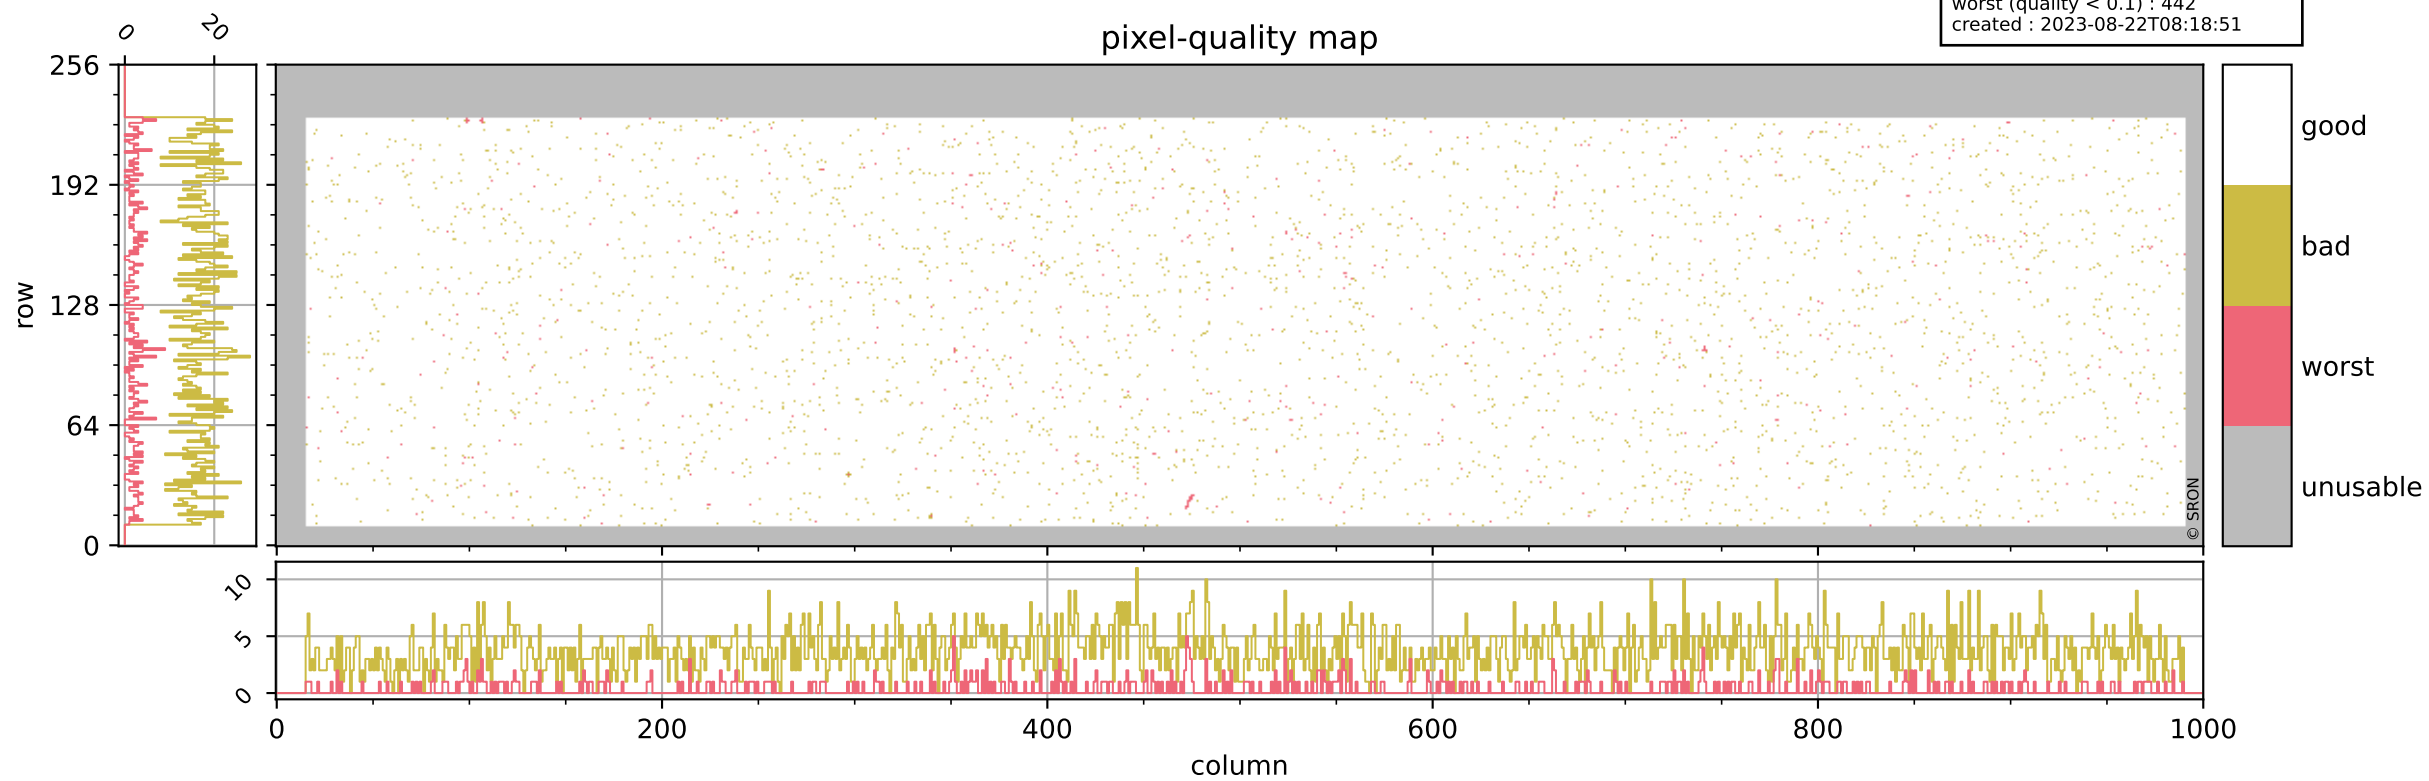

Tropomi SWIR pixel quality (official)

orbits : 20 in [17482, 17527]
coverage : 2021-02-26 / 2021-03-01
bad (quality < 0.8) : 3680
worst (quality < 0.1) : 442
created : 2023-08-22T08:18:51

Tropomi SWIR pixel quality (official)

orbits : 20 in [17482, 17527]
coverage : 2021-02-26 / 2021-03-01
bad (quality < 0.8) : 293
worst (quality < 0.1) : 112
created : 2023-08-22T08:18:52

Tropomi SWIR pixel quality (official)

orbits : 20 in [17482, 17527]
coverage : 2021-02-26 / 2021-03-01
bad (quality < 0.8) : 3433
worst (quality < 0.1) : 362
created : 2023-08-22T08:18:52

pixel-quality map (noise average)

Tropomi SWIR pixel quality (official)

orbits : 20 in [17482, 17527]
coverage : 2021-02-26 / 2021-03-01
to good : 364
good to bad : 1569
to worst : 229
created : 2023-08-22T08:18:52

Tropomi SWIR pixel quality (official) ground-tracks of Sentinel-5P

orbits : 20 in [17482, 17527]
coverage : 2021-02-26 / 2021-03-01
created : 2023-08-22T08:18:53

Tropomi SWIR pixel quality (official)

orbits : [2827, 17527]
coverage : 2018-04-30 / 2021-03-01
created : 2023-08-22T08:18:53