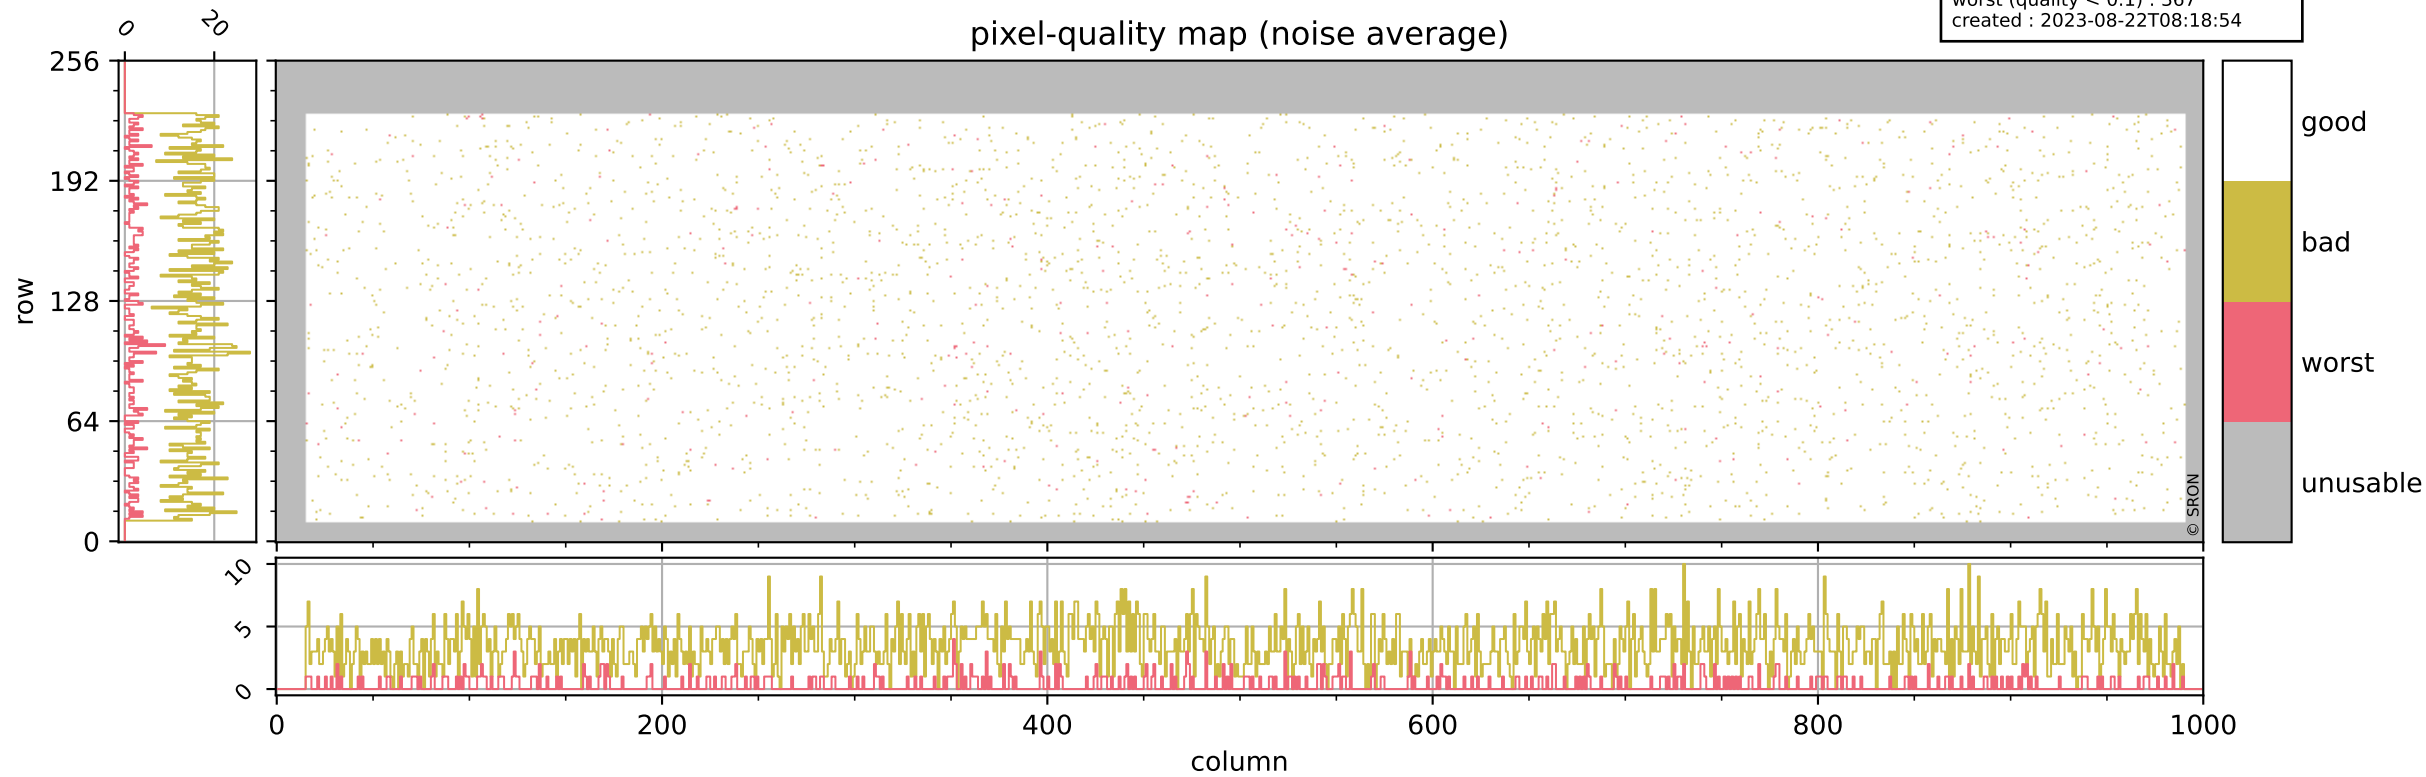

Tropomi SWIR pixel quality (official)

orbits : 19 in [17497, 17542]
coverage : 2021-02-27 / 2021-03-02
bad (quality < 0.8) : 292
worst (quality < 0.1) : 113
created : 2023-08-22T08:18:54

pixel-quality map (dark)

Tropomi SWIR pixel quality (official)

orbits : 19 in [17497, 17542]
coverage : 2021-02-27 / 2021-03-02
bad (quality < 0.8) : 3420
worst (quality < 0.1) : 367
created : 2023-08-22T08:18:54

pixel-quality map (noise average)

Tropomi SWIR pixel quality (official)

orbits : 19 in [17497, 17542]
coverage : 2021-02-27 / 2021-03-02
to good : 368
good to bad : 1562
to worst : 232
created : 2023-08-22T08:18:54

total quality compared with SWIR pixel-quality CKD

Tropomi SWIR pixel quality (official)

orbits : 19 in [17497, 17542]
coverage : 2021-02-27 / 2021-03-02
created : 2023-08-22T08:18:55

Histograms of pixel-quality

Tropomi SWIR pixel quality (official) ground-tracks of Sentinel-5P