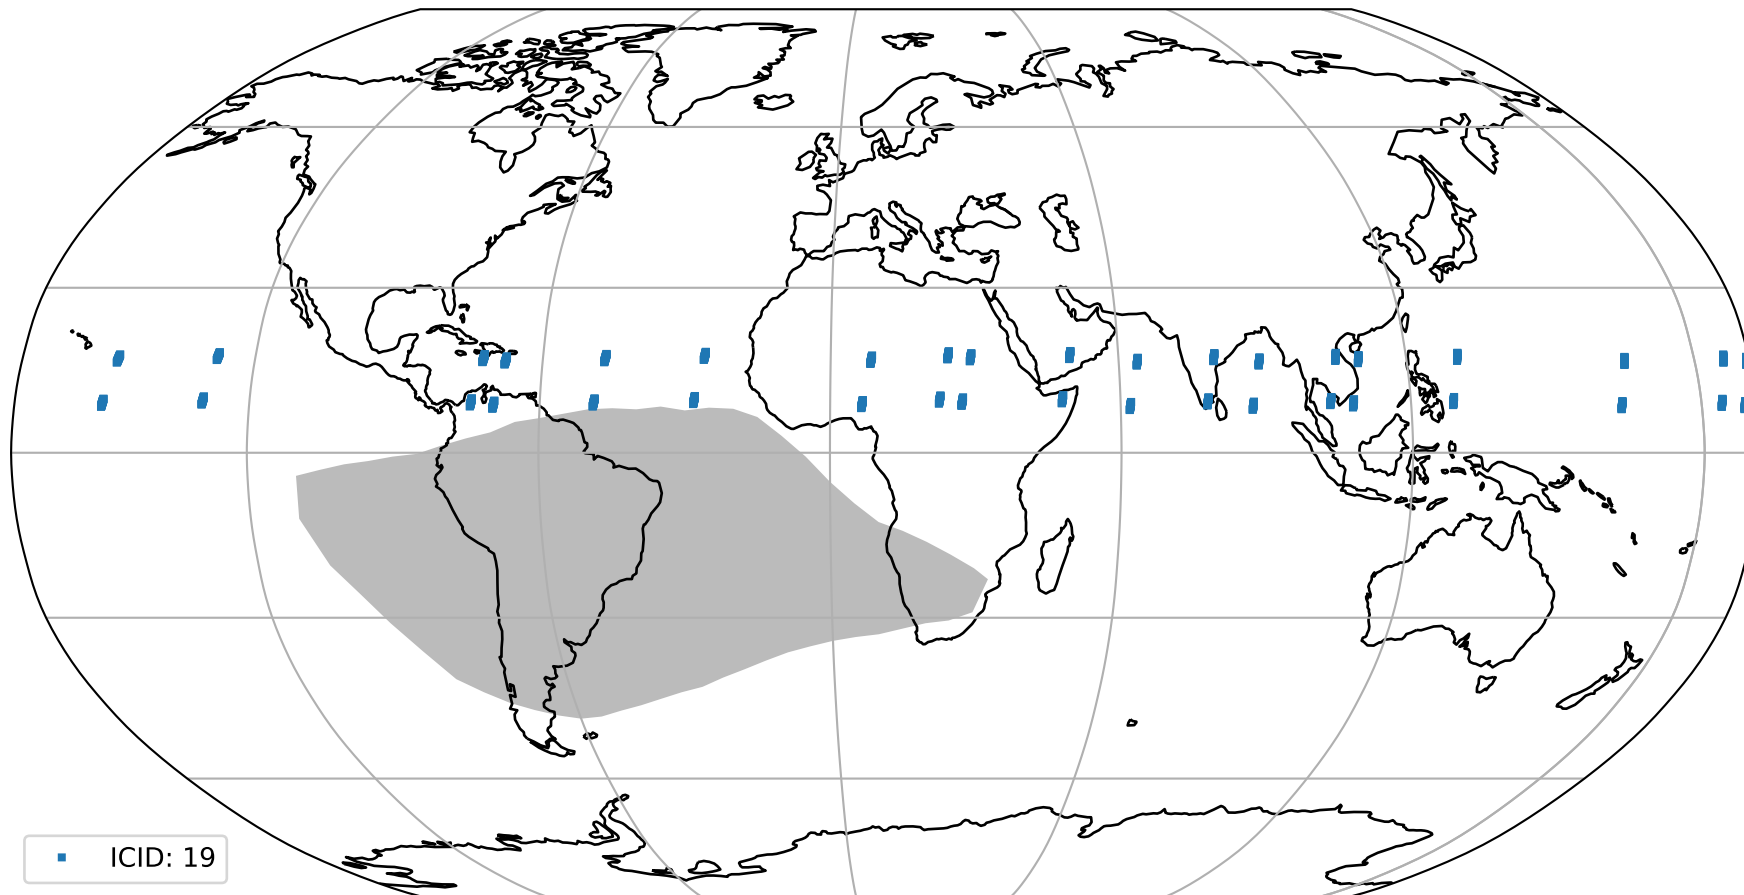

Tropomi SWIR pixel quality (official)

orbits : 19 in [17497, 17542]
coverage : 2021-02-27 / 2021-03-02
to good : 368
good to bad : 1562
to worst : 232
created : 2023-08-22T08:18:54

total quality compared with SWIR pixel-quality CKD

Tropomi SWIR pixel quality (official)

orbits : 19 in [17497, 17542]
coverage : 2021-02-27 / 2021-03-02
created : 2023-08-22T08:18:55

Histograms of pixel-quality

Tropomi SWIR pixel quality (official) ground-tracks of Sentinel-5P

orbits : 19 in [17497, 17542]
coverage : 2021-02-27 / 2021-03-02
created : 2023-08-22T08:18:55

Tropomi SWIR pixel quality (official)

orbits : [2827, 17542]
coverage : 2018-04-30 / 2021-03-02
created : 2023-08-22T08:18:55