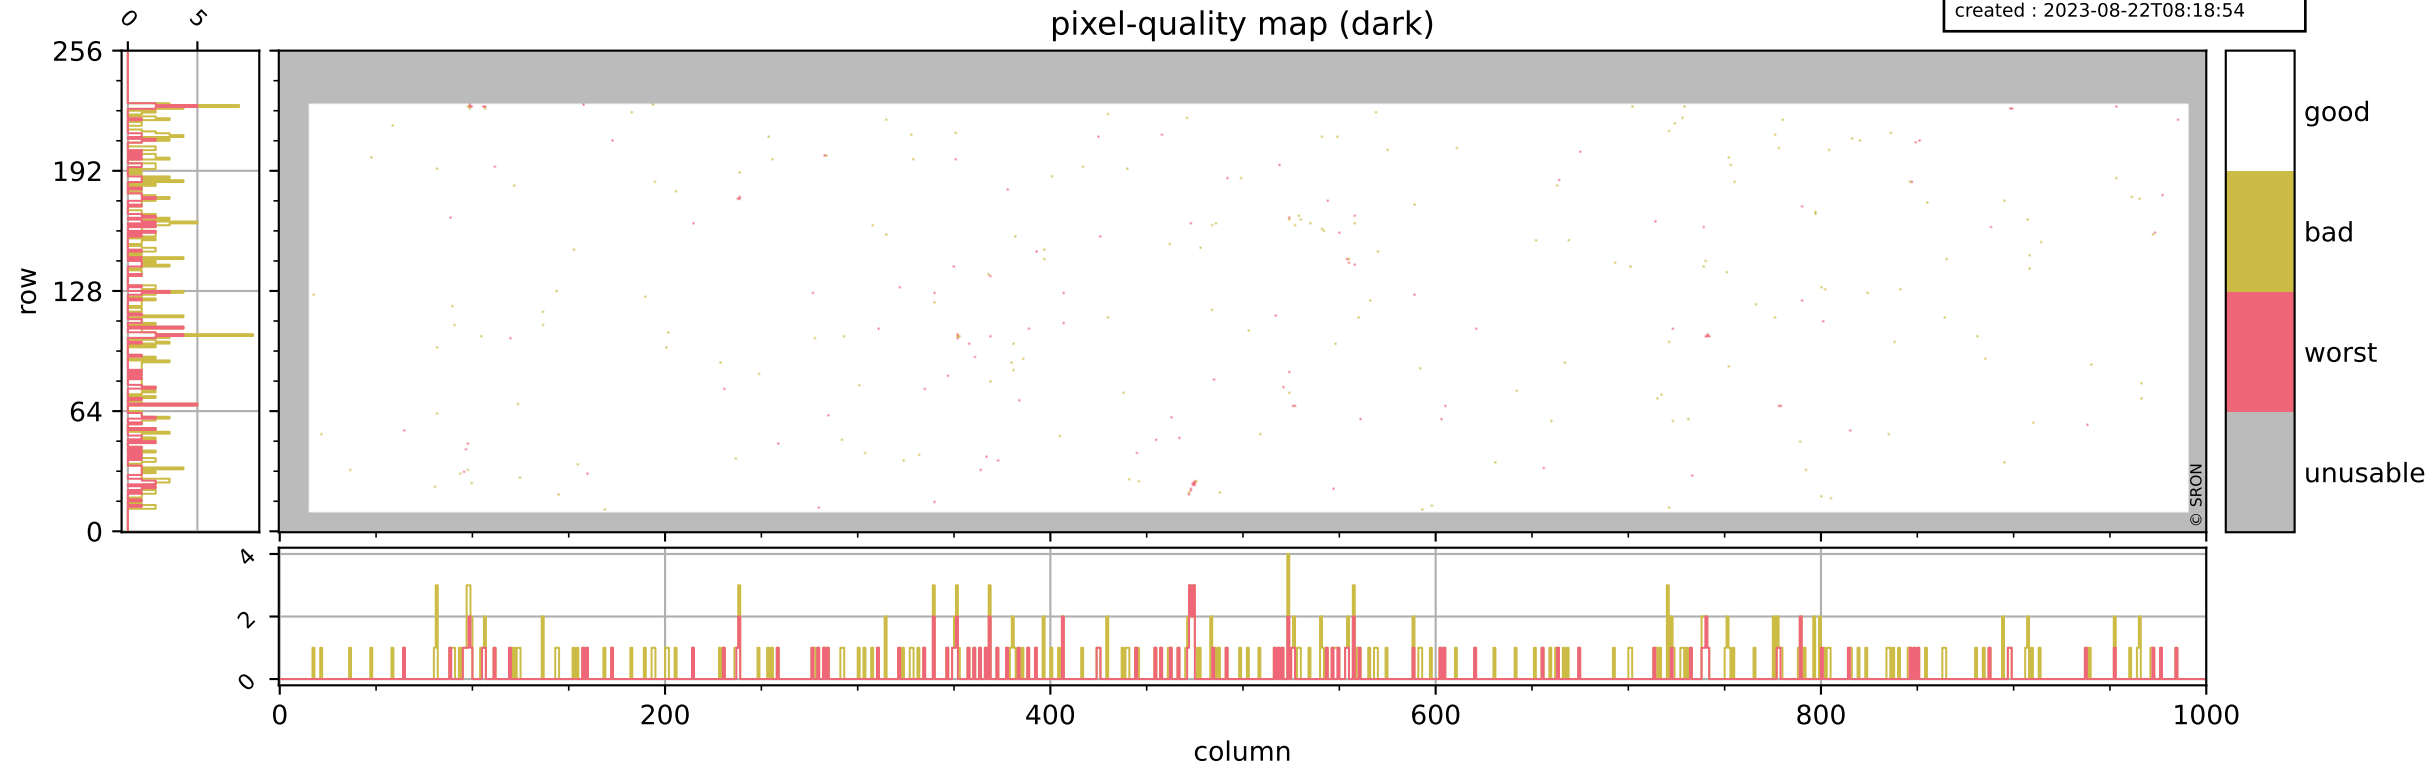

Tropomi SWIR pixel quality (official)

orbits : 19 in [17497, 17542]
coverage : 2021-02-27 / 2021-03-02
bad (quality < 0.8) : 3673
worst (quality < 0.1) : 447
created : 2023-08-22T08:18:54

pixel-quality map

Tropomi SWIR pixel quality (official)

orbits : 19 in [17497, 17542]
coverage : 2021-02-27 / 2021-03-02
bad (quality < 0.8) : 292
worst (quality < 0.1) : 113
created : 2023-08-22T08:18:54

pixel-quality map (dark)

Tropomi SWIR pixel quality (official)

orbits : 19 in [17497, 17542]
coverage : 2021-02-27 / 2021-03-02
bad (quality < 0.8) : 3420
worst (quality < 0.1) : 367
created : 2023-08-22T08:18:54

pixel-quality map (noise average)

Tropomi SWIR pixel quality (official)

orbits : 19 in [17497, 17542]
coverage : 2021-02-27 / 2021-03-02
created : 2023-08-22T08:18:55

Histograms of pixel-quality

Tropomi SWIR pixel quality (official) ground-tracks of Sentinel-5P