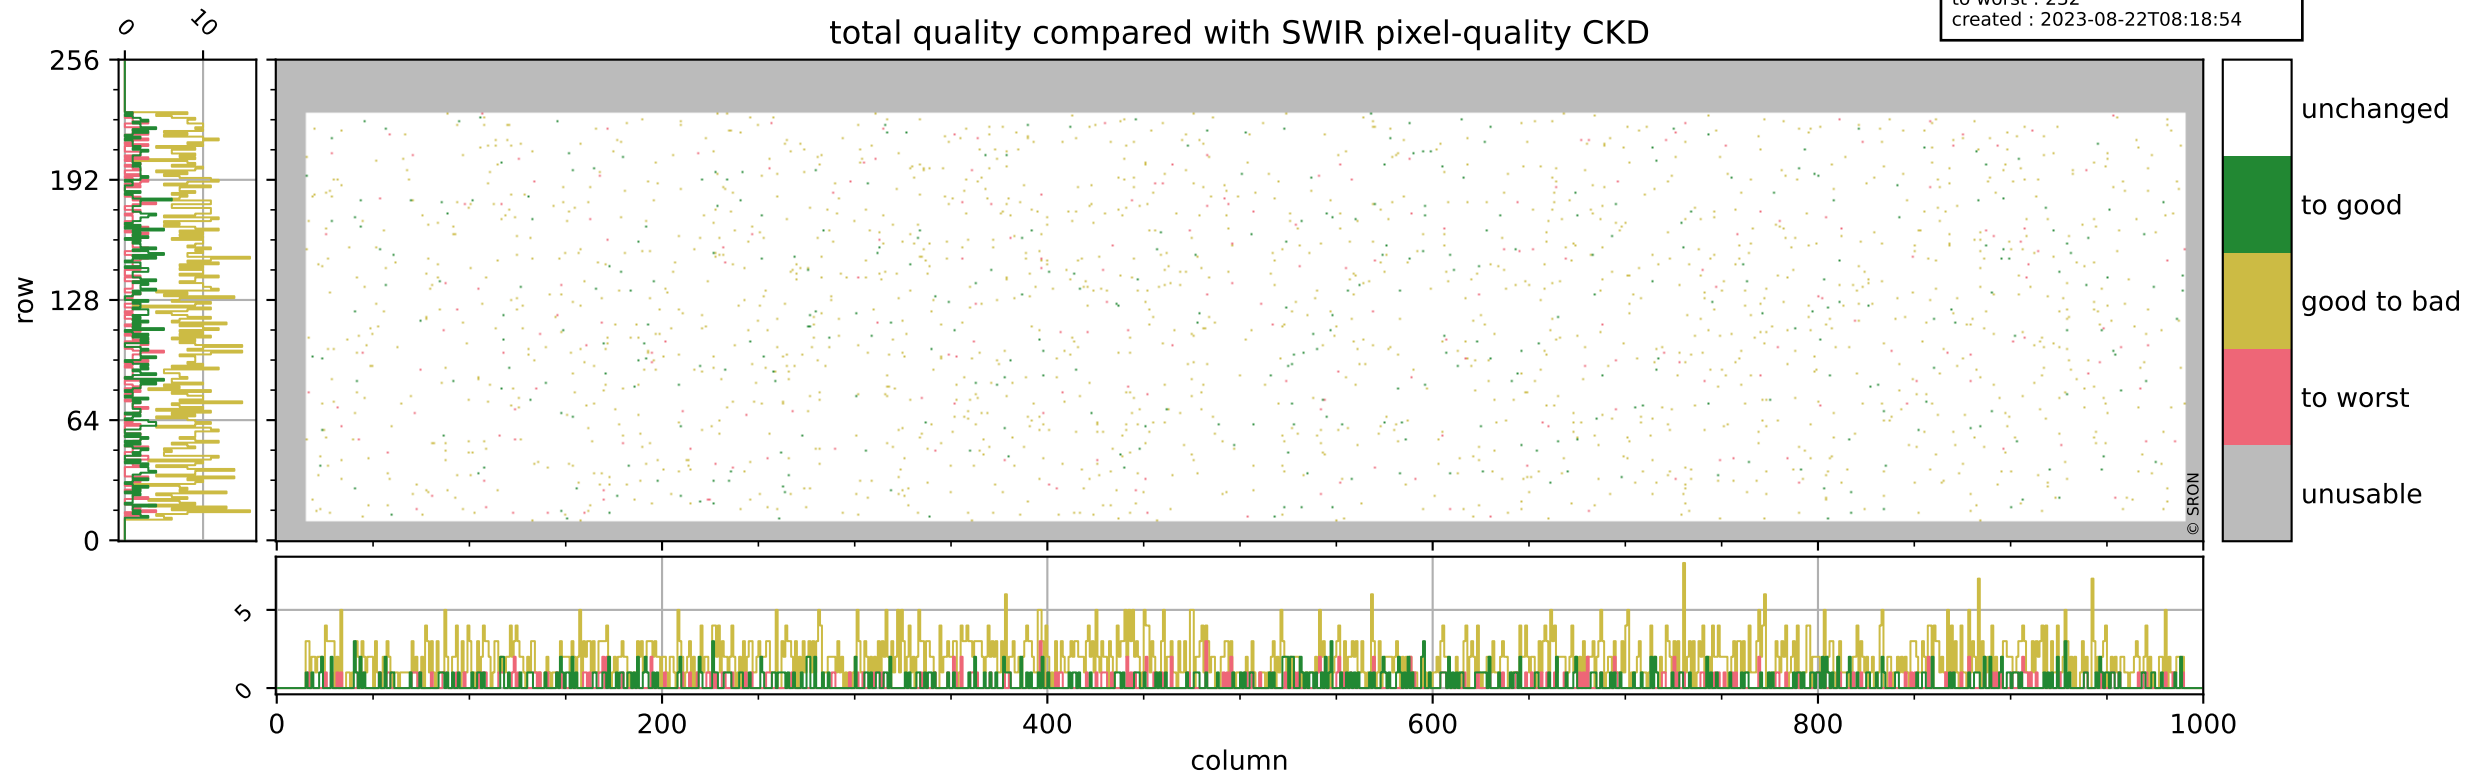

Tropomi SWIR pixel quality (official)

orbits : 19 in [17497, 17542]
coverage : 2021-02-27 / 2021-03-02
bad (quality < 0.8) : 3420
worst (quality < 0.1) : 367
created : 2023-08-22T08:18:54

pixel-quality map (noise average)

Tropomi SWIR pixel quality (official)

orbits : 19 in [17497, 17542]
coverage : 2021-02-27 / 2021-03-02
to good : 368
good to bad : 1562
to worst : 232
created : 2023-08-22T08:18:54

total quality compared with SWIR pixel-quality CKD

Tropomi SWIR pixel quality (official)

orbits : 19 in [17497, 17542]
coverage : 2021-02-27 / 2021-03-02
created : 2023-08-22T08:18:55

Histograms of pixel-quality

Tropomi SWIR pixel quality (official) ground-tracks of Sentinel-5P

orbits : 19 in [17497, 17542]
coverage : 2021-02-27 / 2021-03-02
created : 2023-08-22T08:18:55

Tropomi SWIR pixel quality (official)

orbits : [2827, 17542]
coverage : 2018-04-30 / 2021-03-02
created : 2023-08-22T08:18:55