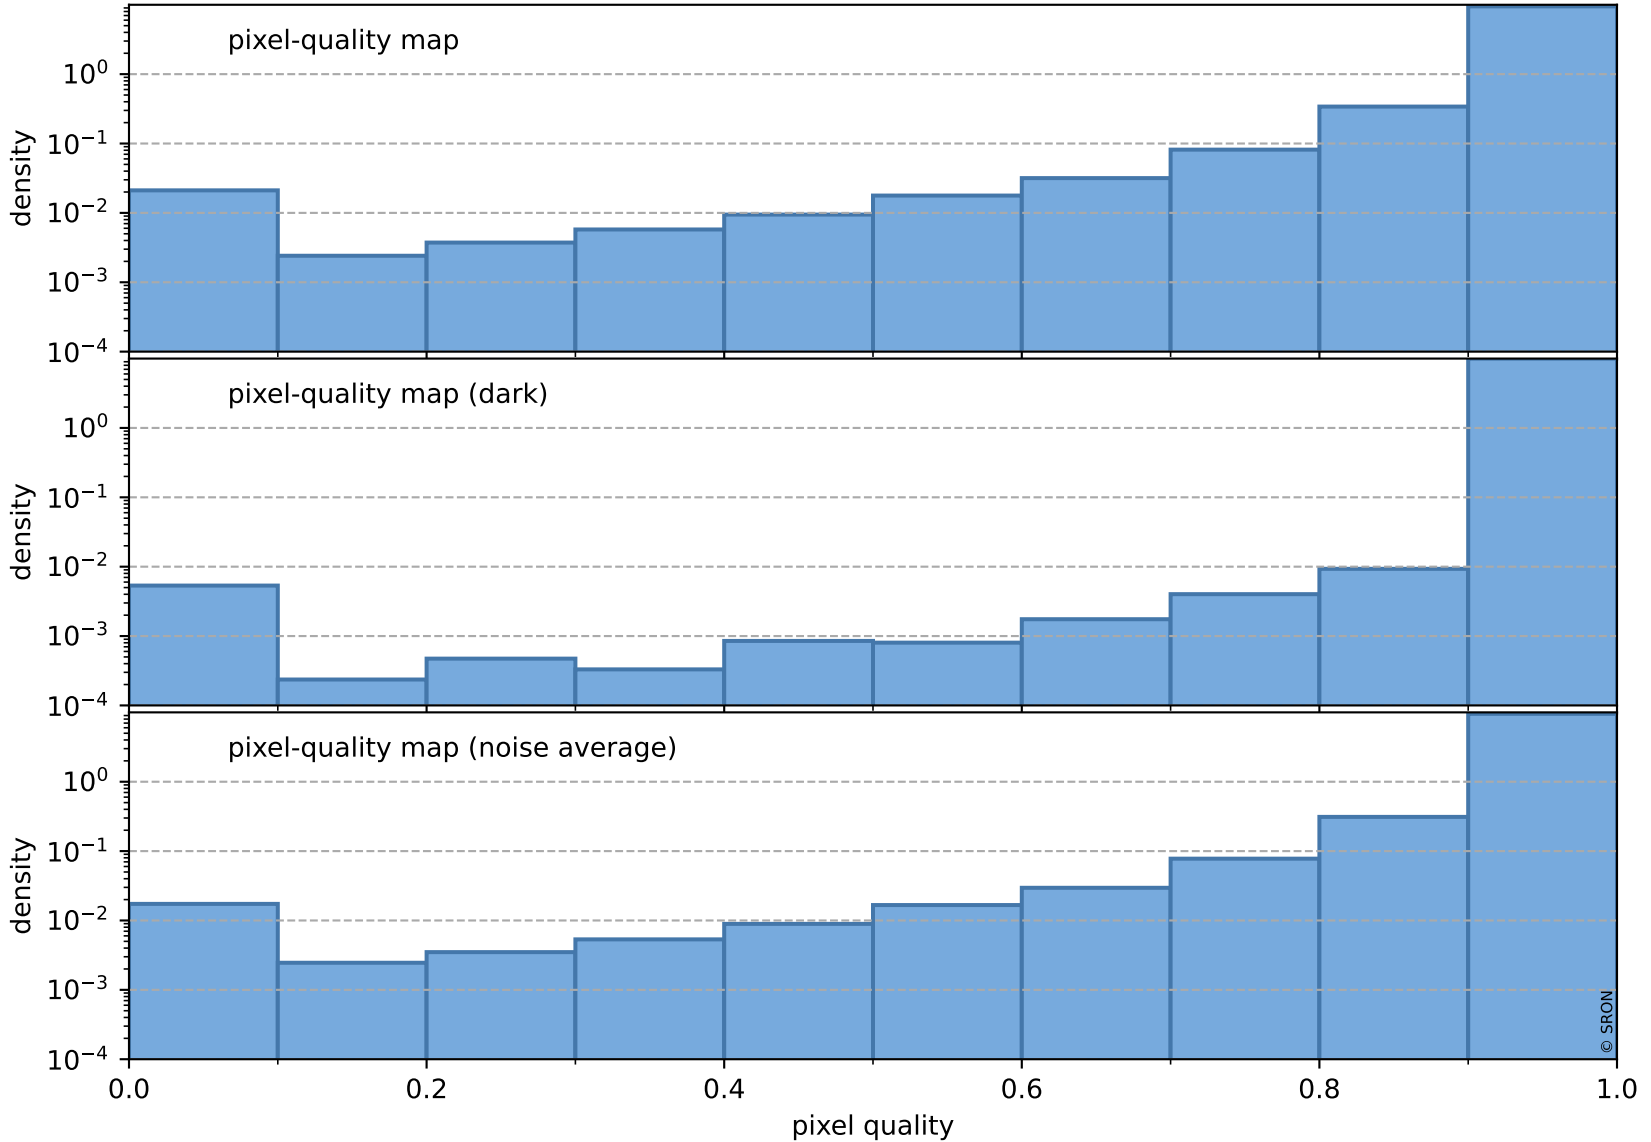

Tropomi SWIR pixel quality (official)

orbits : 19 in [17497, 17542]
coverage : 2021-02-27 / 2021-03-02
to good : 368
good to bad : 1562
to worst : 232
created : 2023-08-22T08:18:54

total quality compared with SWIR pixel-quality CKD

Tropomi SWIR pixel quality (official)

orbits : 19 in [17497, 17542]
coverage : 2021-02-27 / 2021-03-02
created : 2023-08-22T08:18:55

Histograms of pixel-quality

Tropomi SWIR pixel quality (official) ground-tracks of Sentinel-5P

orbits : 19 in [17497, 17542]
coverage : 2021-02-27 / 2021-03-02
created : 2023-08-22T08:18:55

Tropomi SWIR pixel quality (official)

orbits : [2827, 17542]
coverage : 2018-04-30 / 2021-03-02
created : 2023-08-22T08:18:55