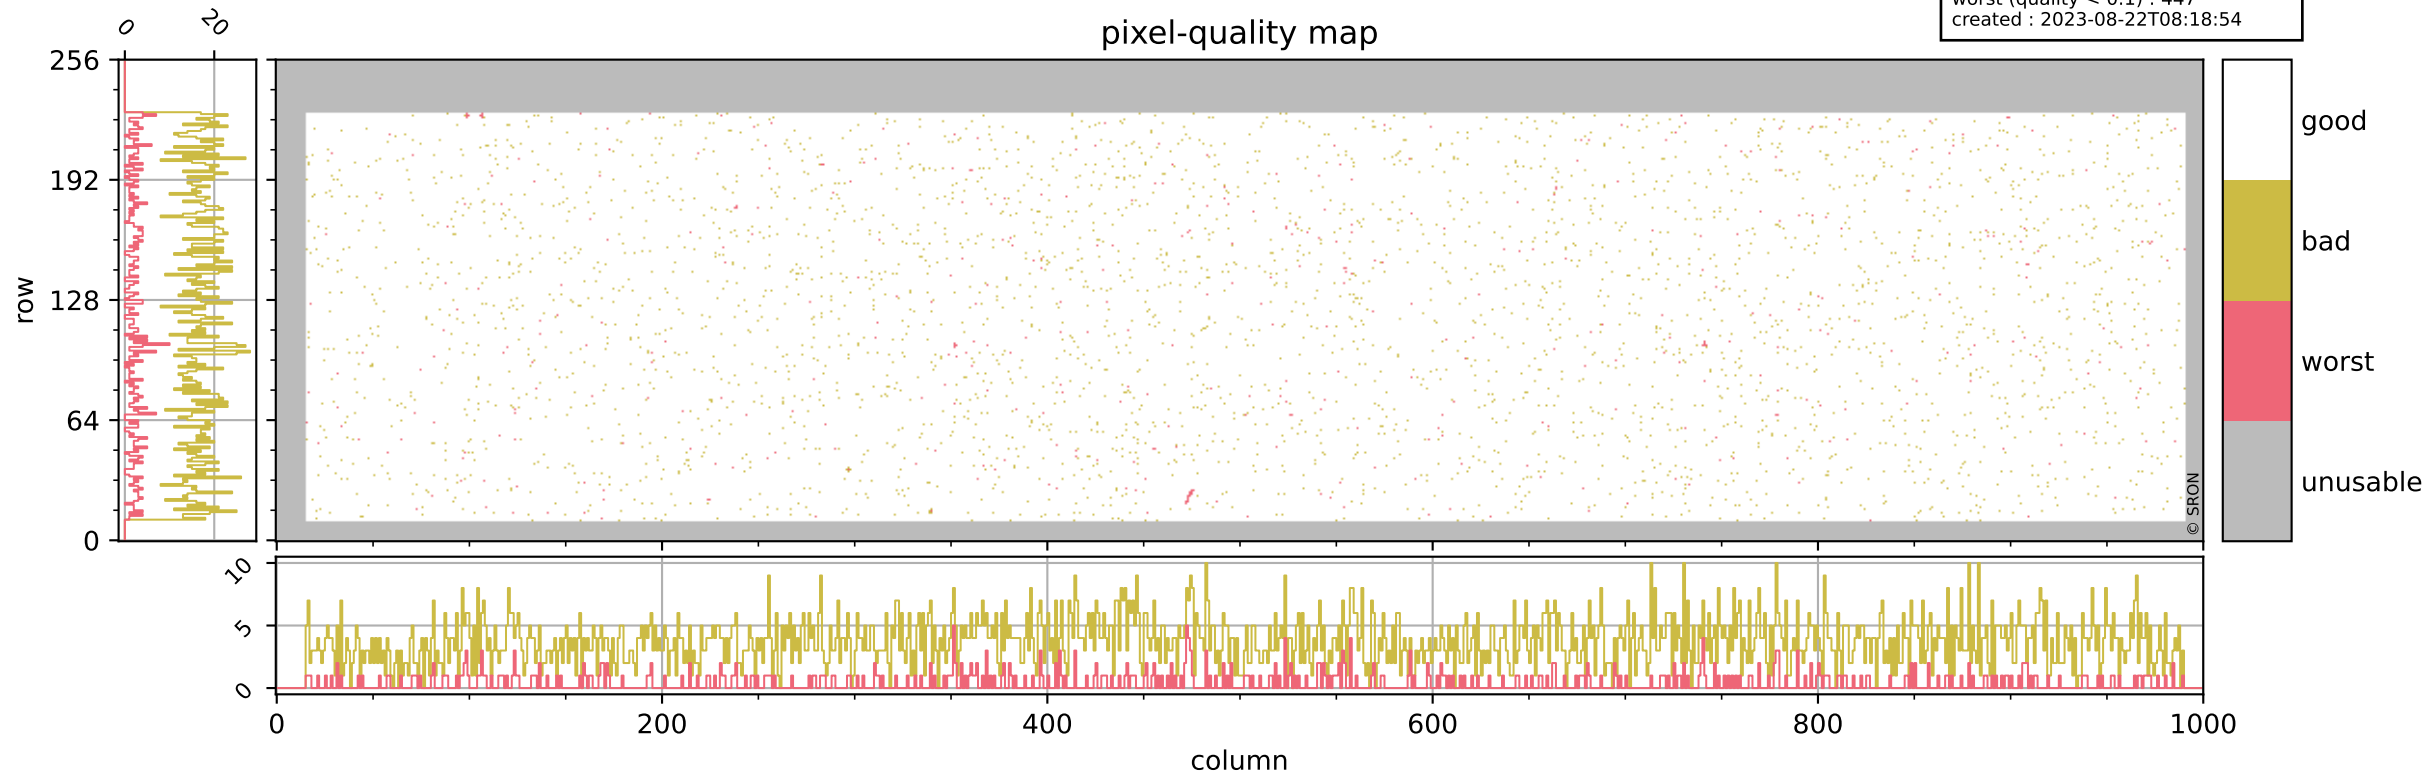

Tropomi SWIR pixel quality (official)

orbits : 19 in [17497, 17542]
coverage : 2021-02-27 / 2021-03-02
bad (quality < 0.8) : 3673
worst (quality < 0.1) : 447
created : 2023-08-22T08:18:54

pixel-quality map

Tropomi SWIR pixel quality (official)

orbits : 19 in [17497, 17542]
coverage : 2021-02-27 / 2021-03-02
bad (quality < 0.8) : 292
worst (quality < 0.1) : 113
created : 2023-08-22T08:18:54

pixel-quality map (dark)

Tropomi SWIR pixel quality (official)

orbits : 19 in [17497, 17542]
coverage : 2021-02-27 / 2021-03-02
bad (quality < 0.8) : 3420
worst (quality < 0.1) : 367
created : 2023-08-22T08:18:54

pixel-quality map (noise average)

Tropomi SWIR pixel quality (official)

orbits : 19 in [17497, 17542]
coverage : 2021-02-27 / 2021-03-02
created : 2023-08-22T08:18:55

Histograms of pixel-quality

Tropomi SWIR pixel quality (official) ground-tracks of Sentinel-5P