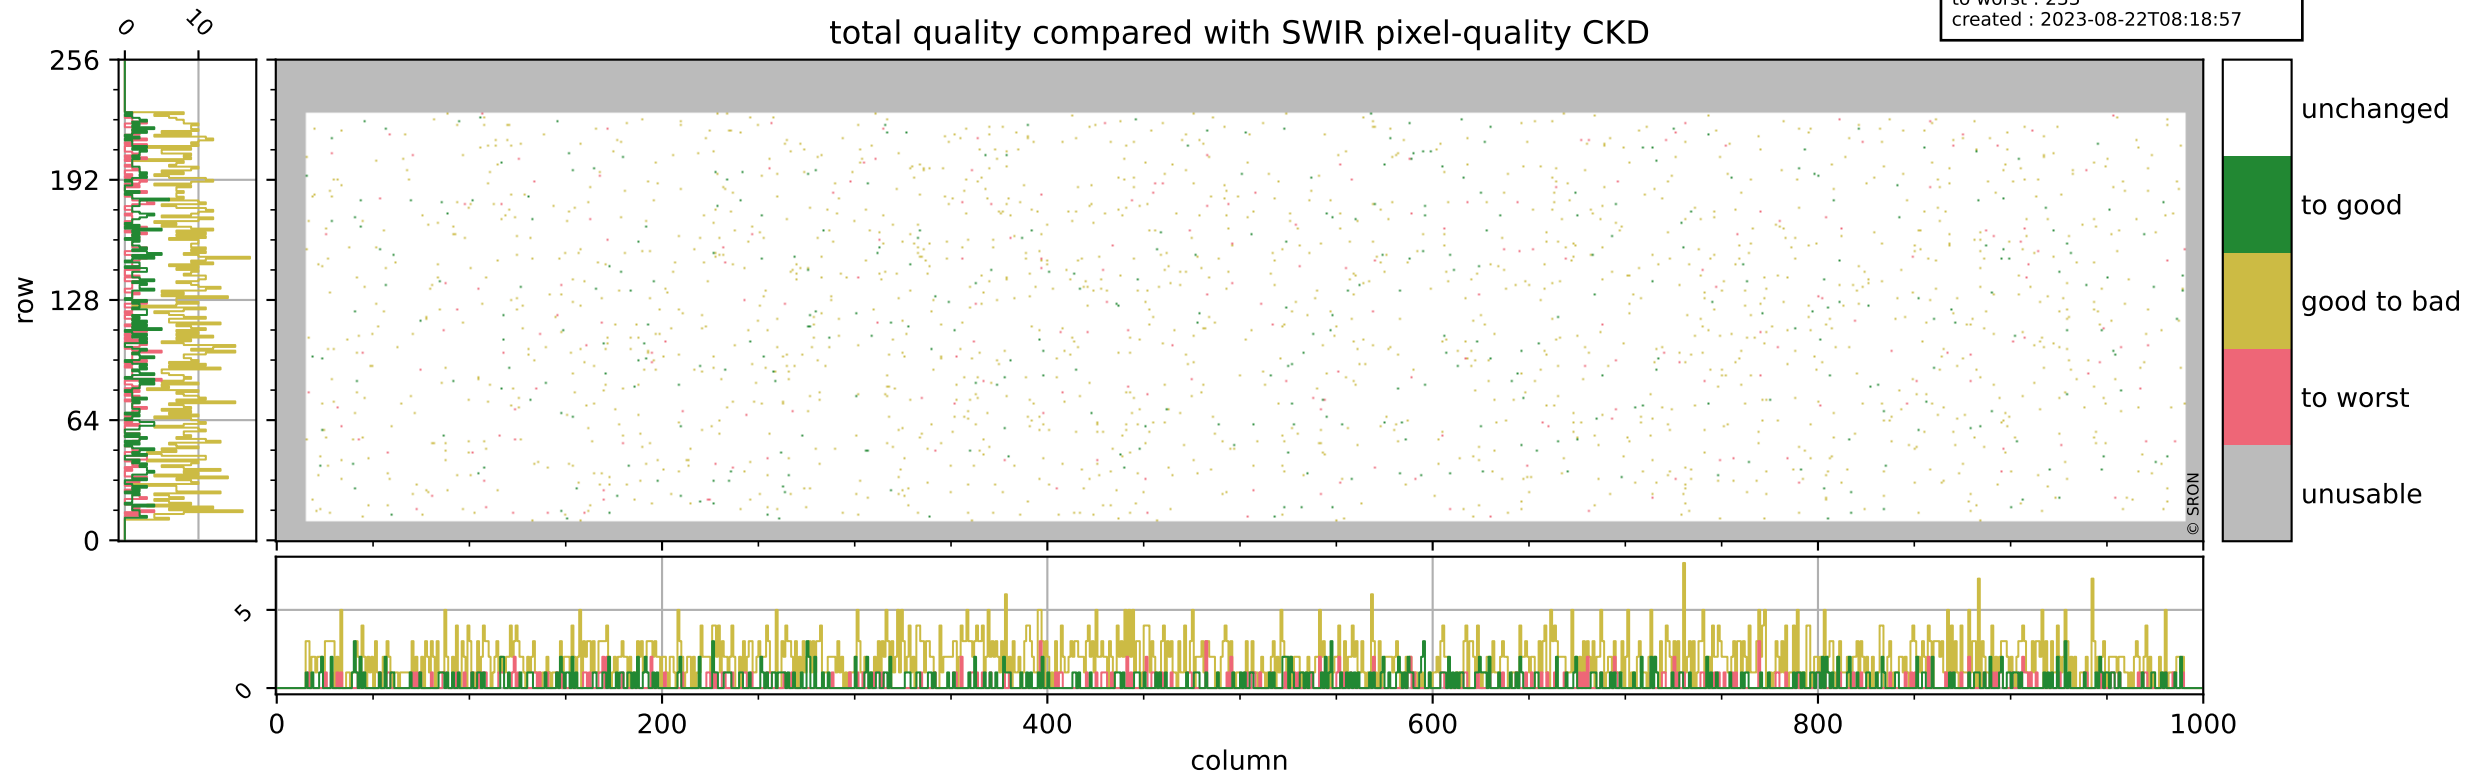

Tropomi SWIR pixel quality (official)

orbits : 20 in [17512, 17557]
coverage : 2021-02-28 / 2021-03-03
bad (quality < 0.8) : 294
worst (quality < 0.1) : 114
created : 2023-08-22T08:18:56

pixel-quality map (dark)

Tropomi SWIR pixel quality (official)

orbits : 20 in [17512, 17557]
coverage : 2021-02-28 / 2021-03-03
bad (quality < 0.8) : 3418
worst (quality < 0.1) : 368
created : 2023-08-22T08:18:56

pixel-quality map (noise average)

Tropomi SWIR pixel quality (official)

orbits : 20 in [17512, 17557]
coverage : 2021-02-28 / 2021-03-03
to good : 366
good to bad : 1554
to worst : 233
created : 2023-08-22T08:18:57

total quality compared with SWIR pixel-quality CKD

Tropomi SWIR pixel quality (official)

orbits : 20 in [17512, 17557]
coverage : 2021-02-28 / 2021-03-03
created : 2023-08-22T08:18:57

Histograms of pixel-quality

Tropomi SWIR pixel quality (official) ground-tracks of Sentinel-5P