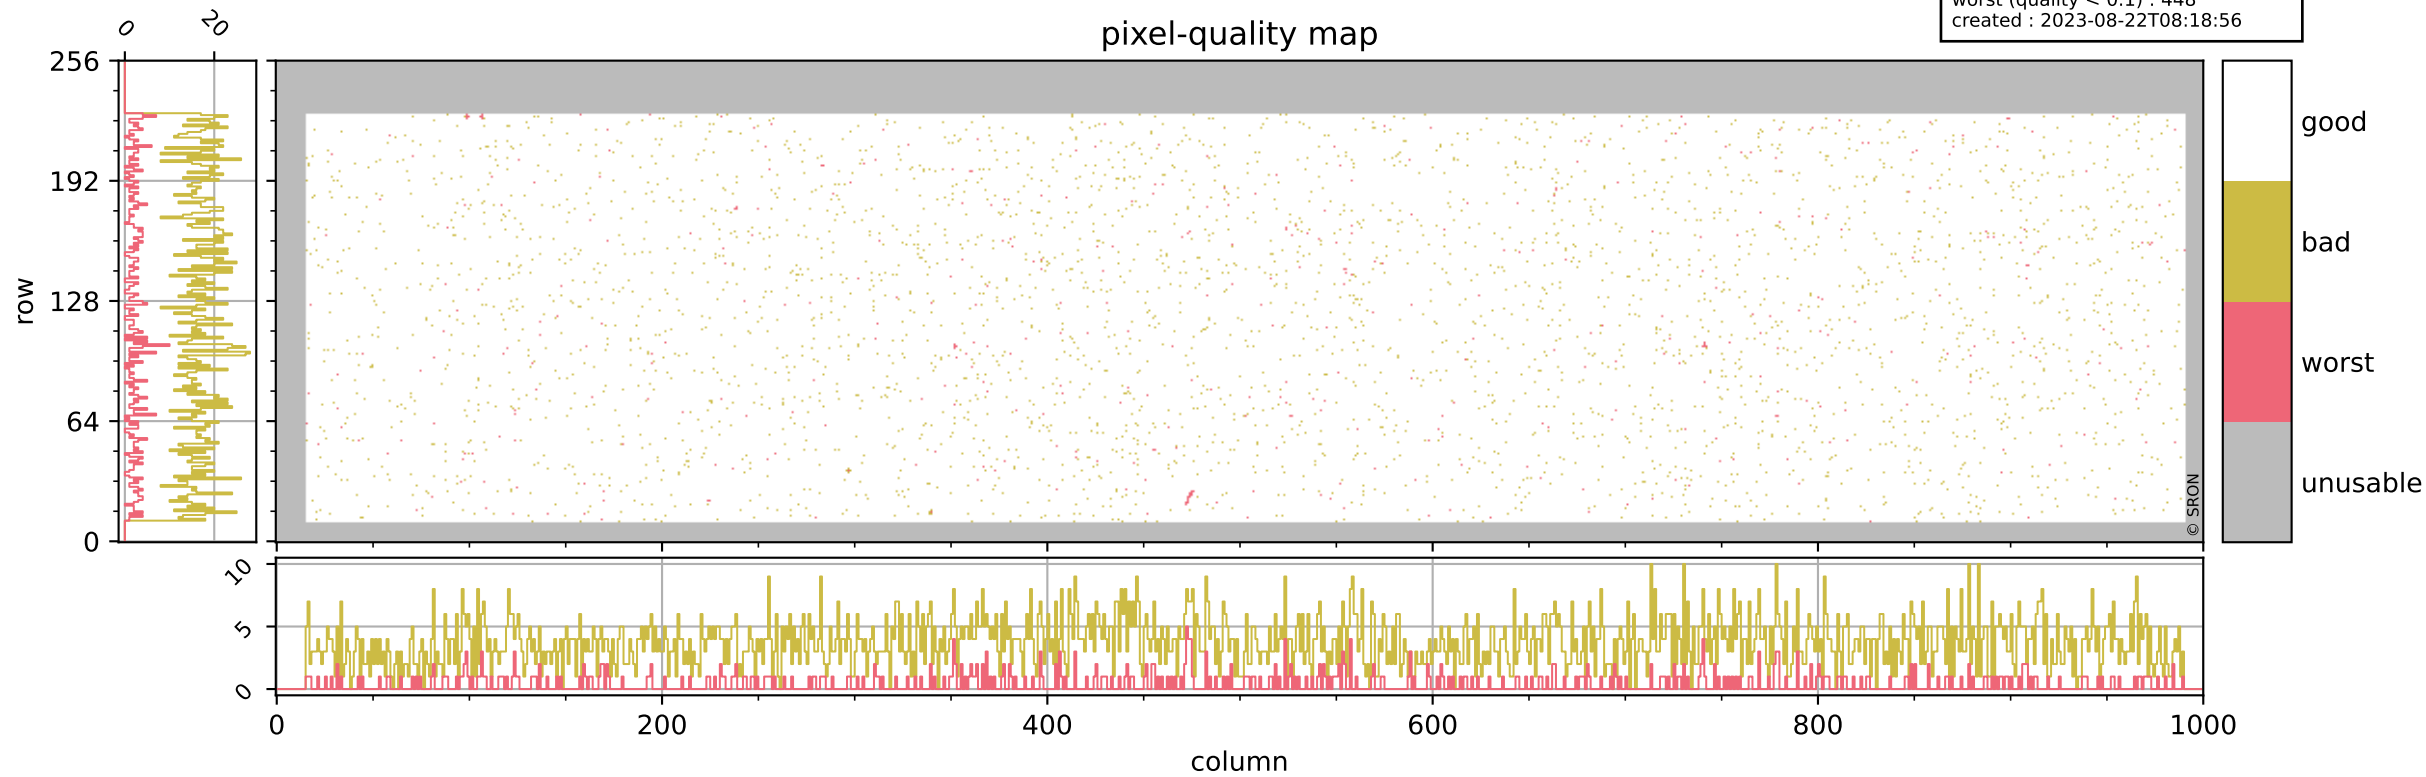

Tropomi SWIR pixel quality (official)

orbits : 20 in [17512, 17557]
coverage : 2021-02-28 / 2021-03-03
bad (quality < 0.8) : 3668
worst (quality < 0.1) : 448
created : 2023-08-22T08:18:56

pixel-quality map

Tropomi SWIR pixel quality (official)

orbits : 20 in [17512, 17557]
coverage : 2021-02-28 / 2021-03-03
bad (quality < 0.8) : 294
worst (quality < 0.1) : 114
created : 2023-08-22T08:18:56

pixel-quality map (dark)

Tropomi SWIR pixel quality (official)

orbits : 20 in [17512, 17557]
coverage : 2021-02-28 / 2021-03-03
bad (quality < 0.8) : 3418
worst (quality < 0.1) : 368
created : 2023-08-22T08:18:56

pixel-quality map (noise average)

Tropomi SWIR pixel quality (official)

orbits : 20 in [17512, 17557]
coverage : 2021-02-28 / 2021-03-03
created : 2023-08-22T08:18:57

Histograms of pixel-quality

Tropomi SWIR pixel quality (official) ground-tracks of Sentinel-5P