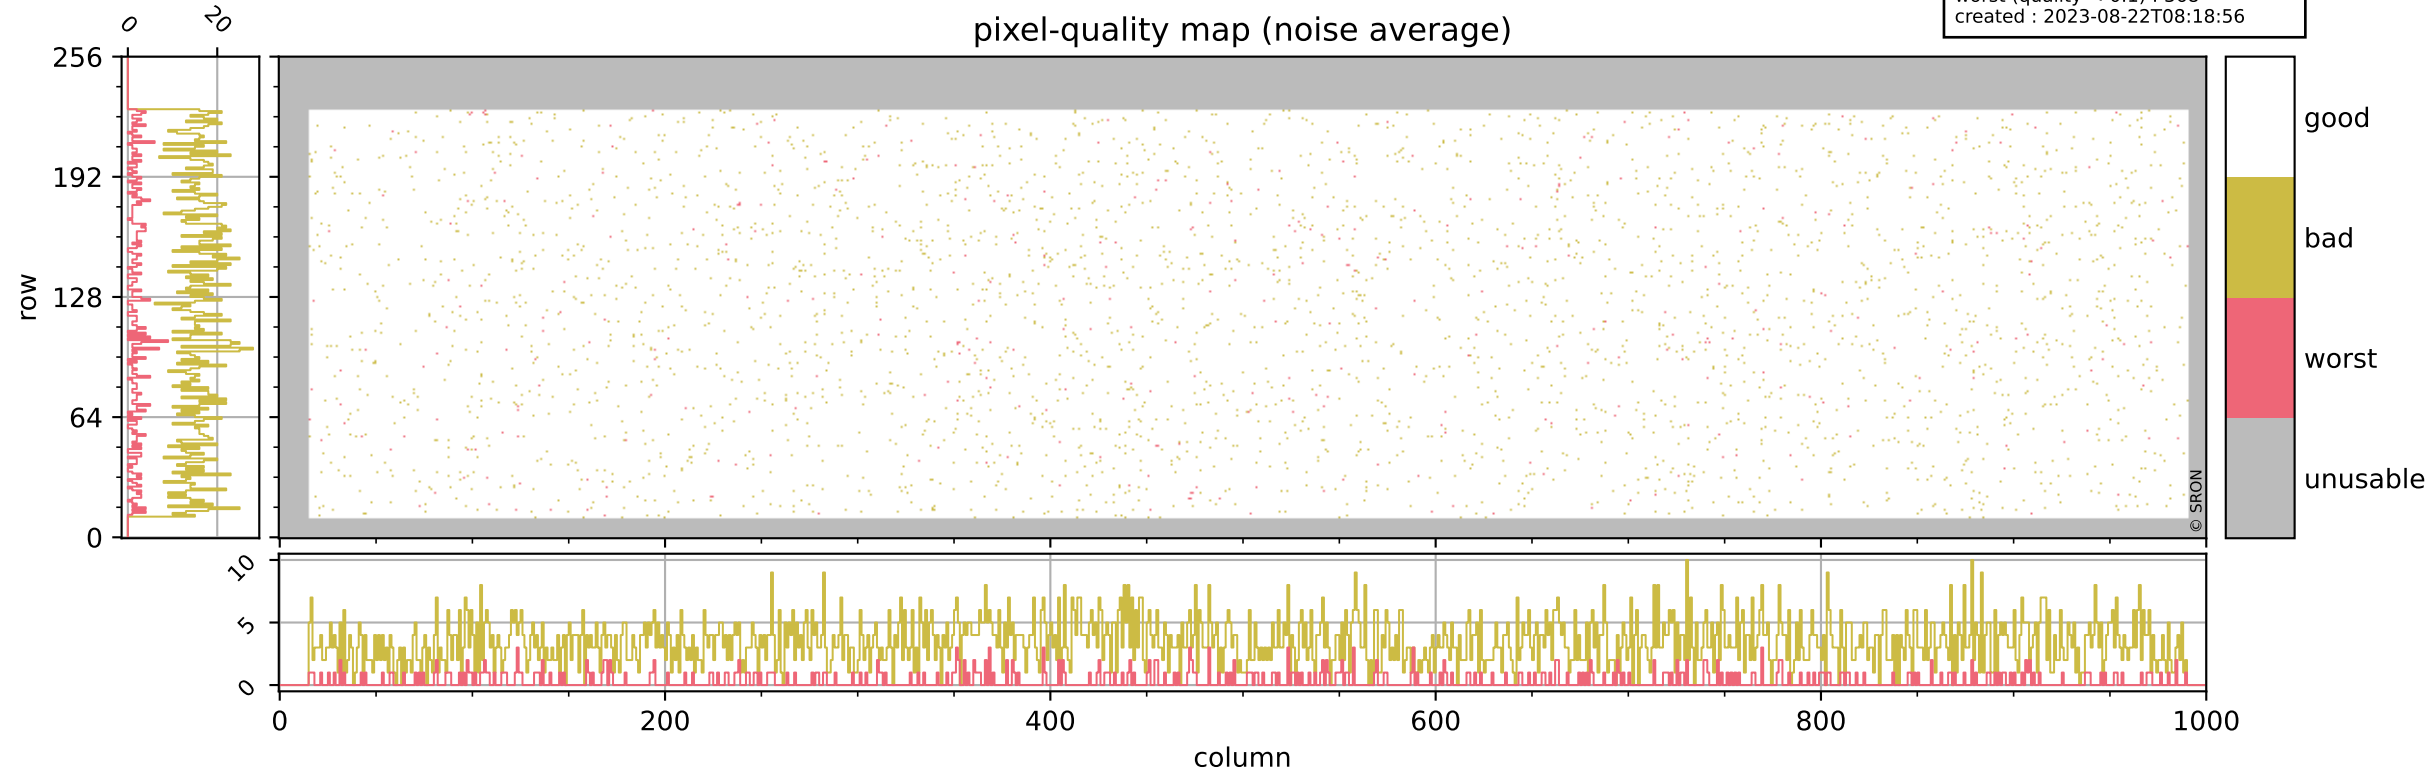

Tropomi SWIR pixel quality (official)

orbits : 20 in [17512, 17557]
coverage : 2021-02-28 / 2021-03-03
bad (quality < 0.8) : 294
worst (quality < 0.1) : 114
created : 2023-08-22T08:18:56

pixel-quality map (dark)

Tropomi SWIR pixel quality (official)

orbits : 20 in [17512, 17557]
coverage : 2021-02-28 / 2021-03-03
bad (quality < 0.8) : 3418
worst (quality < 0.1) : 368
created : 2023-08-22T08:18:56

pixel-quality map (noise average)

Tropomi SWIR pixel quality (official)

orbits : 20 in [17512, 17557]
coverage : 2021-02-28 / 2021-03-03
to good : 366
good to bad : 1554
to worst : 233
created : 2023-08-22T08:18:57

total quality compared with SWIR pixel-quality CKD

Tropomi SWIR pixel quality (official)

orbits : 20 in [17512, 17557]
coverage : 2021-02-28 / 2021-03-03
created : 2023-08-22T08:18:57

Histograms of pixel-quality

Tropomi SWIR pixel quality (official) ground-tracks of Sentinel-5P