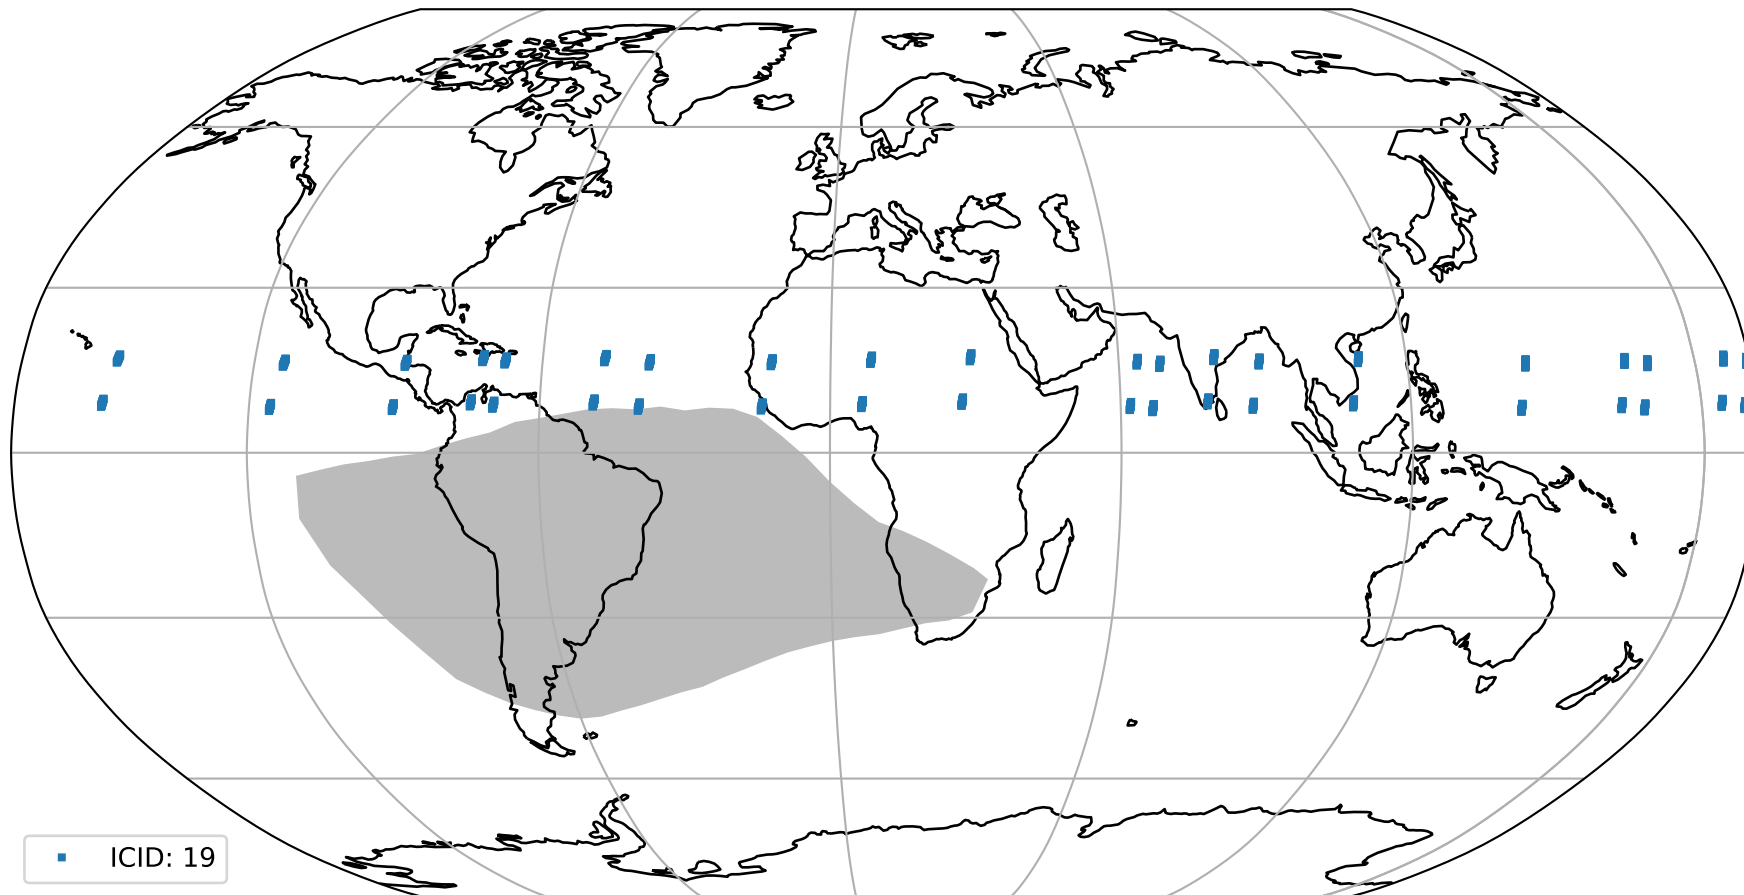

Tropomi SWIR pixel quality (official)

orbits : 20 in [17512, 17557]
coverage : 2021-02-28 / 2021-03-03
to good : 366
good to bad : 1554
to worst : 233
created : 2023-08-22T08:18:57

total quality compared with SWIR pixel-quality CKD

Tropomi SWIR pixel quality (official)

orbits : 20 in [17512, 17557]
coverage : 2021-02-28 / 2021-03-03
created : 2023-08-22T08:18:57

Histograms of pixel-quality

Tropomi SWIR pixel quality (official) ground-tracks of Sentinel-5P

orbits : 20 in [17512, 17557]
coverage : 2021-02-28 / 2021-03-03
created : 2023-08-22T08:18:57

Tropomi SWIR pixel quality (official)

orbits : [2827, 17557]
coverage : 2018-04-30 / 2021-03-03
created : 2023-08-22T08:18:58