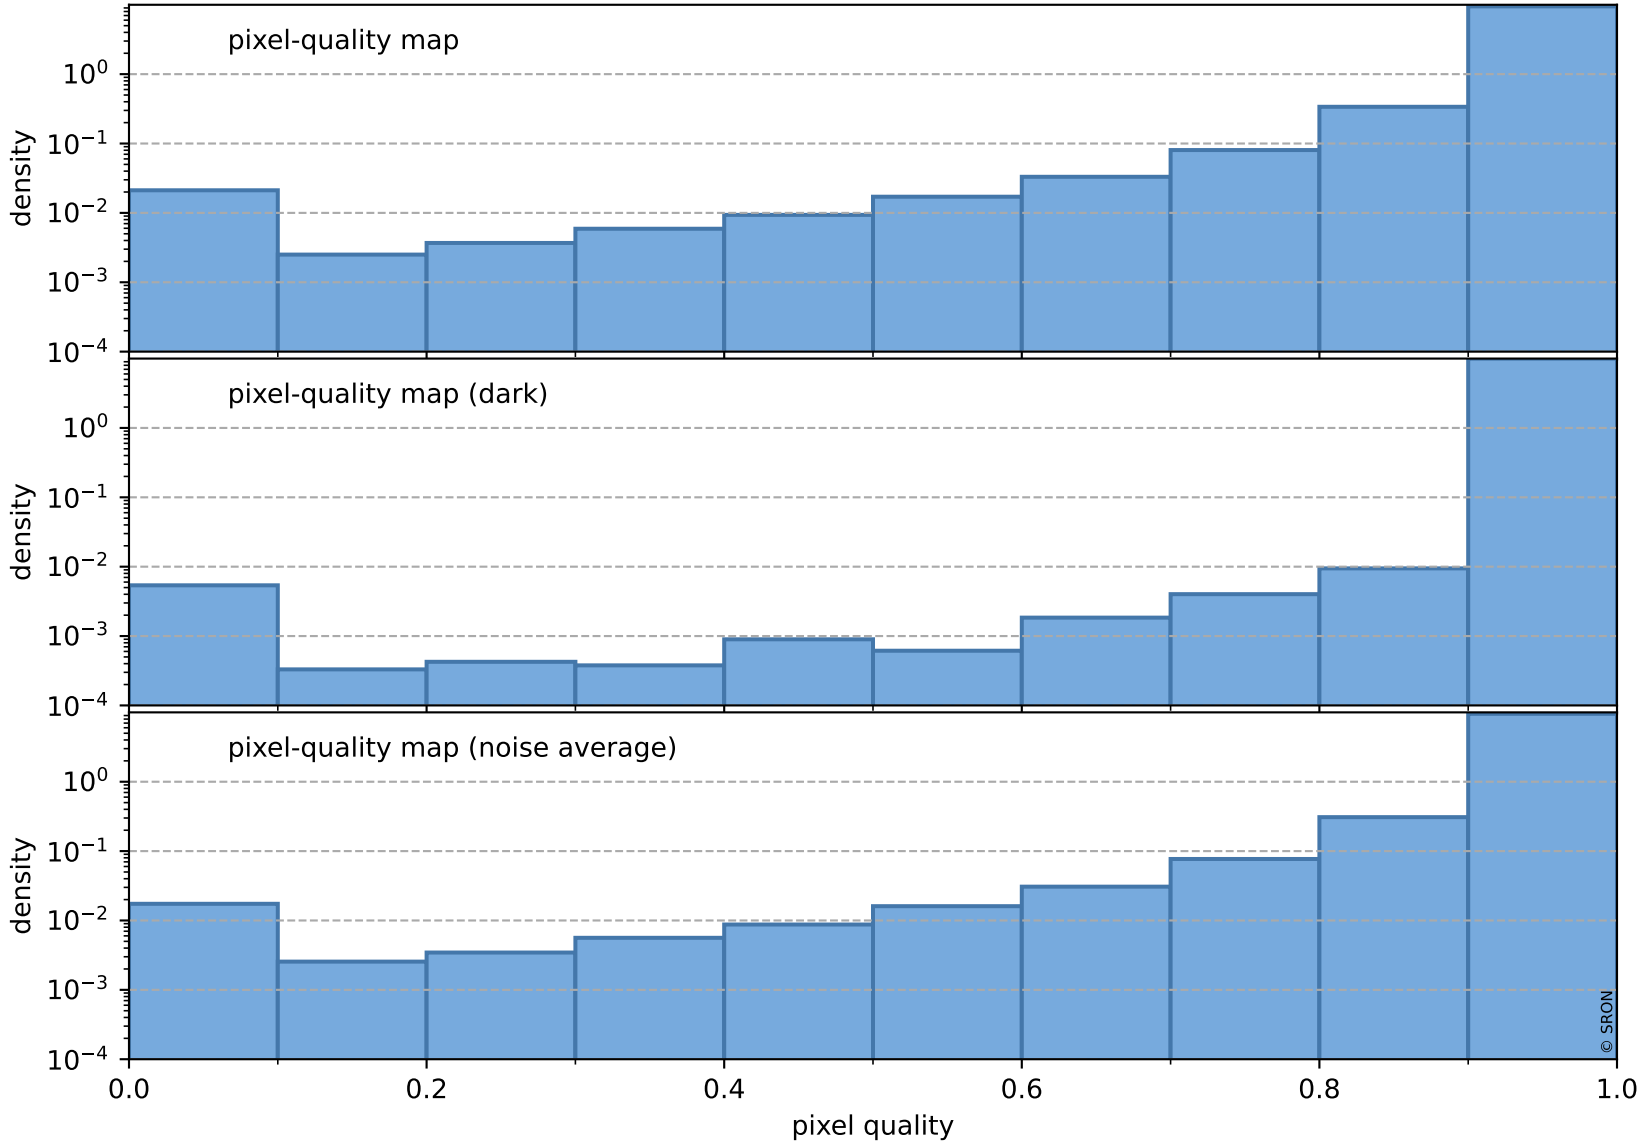

Tropomi SWIR pixel quality (official)

orbits : 20 in [17512, 17557]
coverage : 2021-02-28 / 2021-03-03
to good : 366
good to bad : 1554
to worst : 233
created : 2023-08-22T08:18:57

total quality compared with SWIR pixel-quality CKD

Tropomi SWIR pixel quality (official)

orbits : 20 in [17512, 17557]
coverage : 2021-02-28 / 2021-03-03
created : 2023-08-22T08:18:57

Histograms of pixel-quality

Tropomi SWIR pixel quality (official) ground-tracks of Sentinel-5P

orbits : 20 in [17512, 17557]
coverage : 2021-02-28 / 2021-03-03
created : 2023-08-22T08:18:57

Tropomi SWIR pixel quality (official)

orbits : [2827, 17557]
coverage : 2018-04-30 / 2021-03-03
created : 2023-08-22T08:18:58