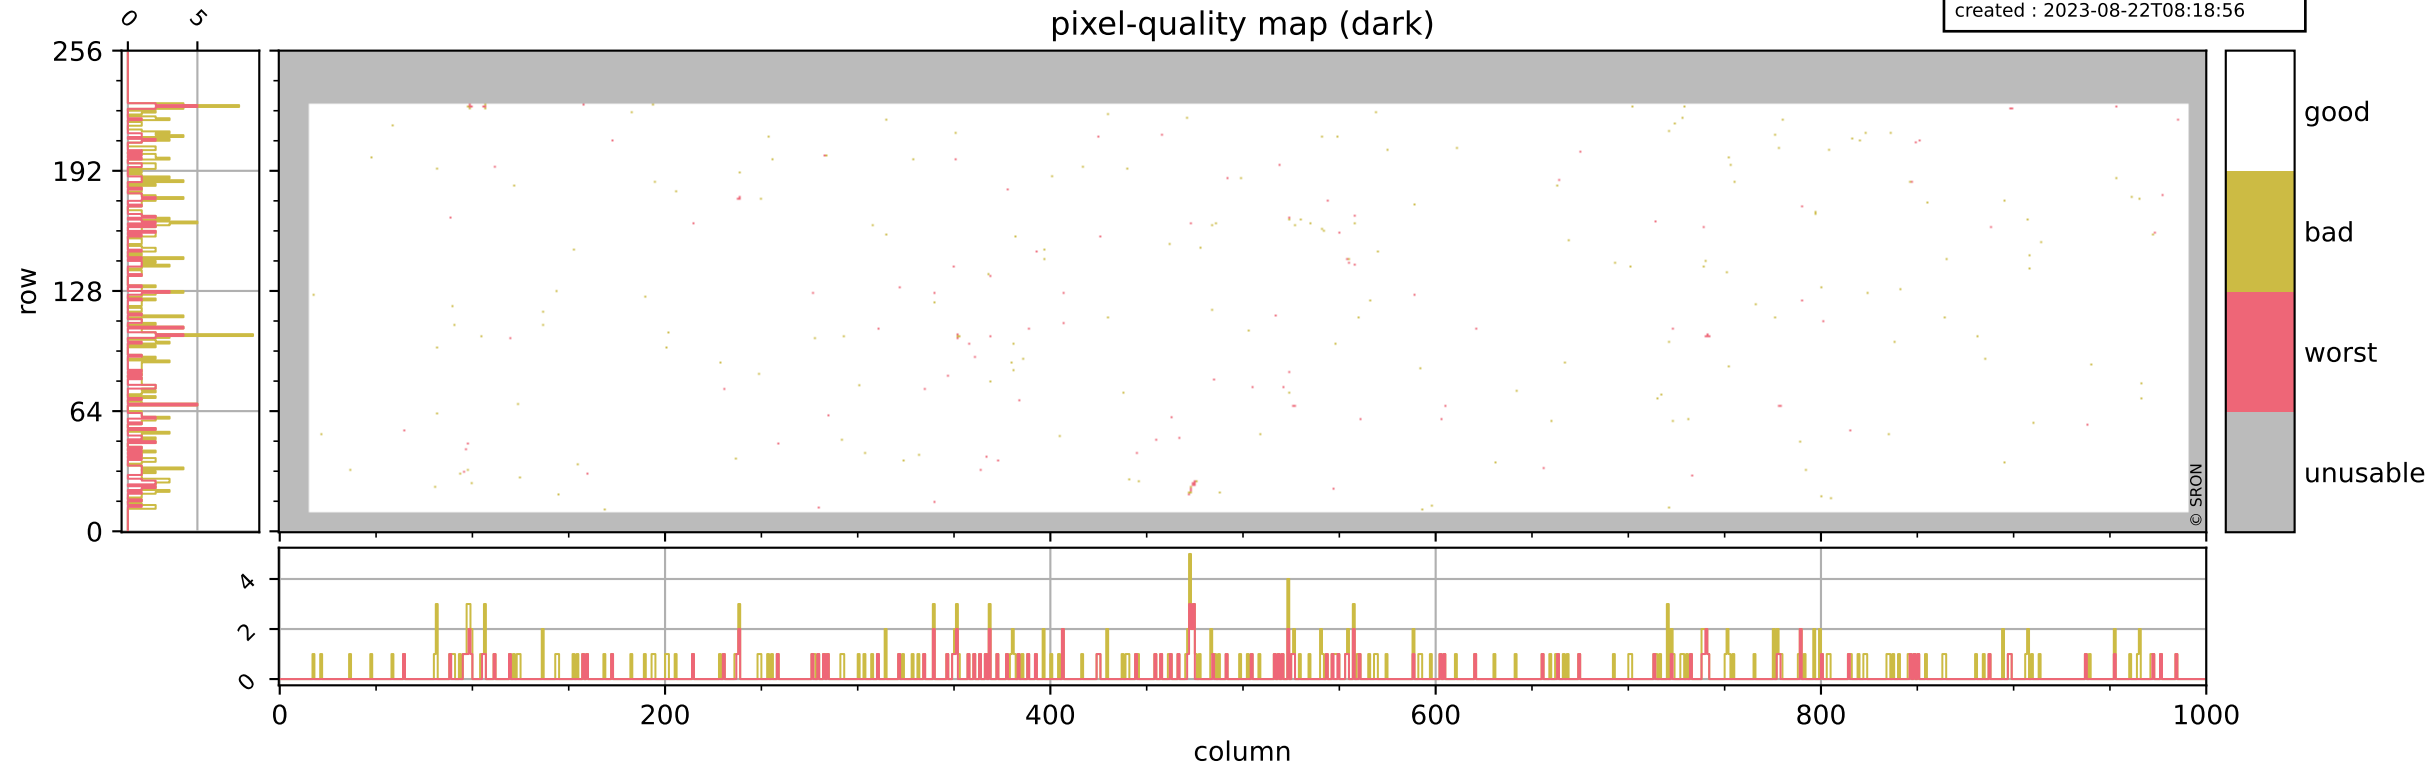

Tropomi SWIR pixel quality (official)

orbits : 20 in [17512, 17557]
coverage : 2021-02-28 / 2021-03-03
bad (quality < 0.8) : 3668
worst (quality < 0.1) : 448
created : 2023-08-22T08:18:56

pixel-quality map

Tropomi SWIR pixel quality (official)

orbits : 20 in [17512, 17557]
coverage : 2021-02-28 / 2021-03-03
bad (quality < 0.8) : 294
worst (quality < 0.1) : 114
created : 2023-08-22T08:18:56

pixel-quality map (dark)

Tropomi SWIR pixel quality (official)

orbits : 20 in [17512, 17557]
coverage : 2021-02-28 / 2021-03-03
bad (quality < 0.8) : 3418
worst (quality < 0.1) : 368
created : 2023-08-22T08:18:56

pixel-quality map (noise average)

Tropomi SWIR pixel quality (official)

orbits : 20 in [17512, 17557]
coverage : 2021-02-28 / 2021-03-03
created : 2023-08-22T08:18:57

Histograms of pixel-quality

Tropomi SWIR pixel quality (official) ground-tracks of Sentinel-5P