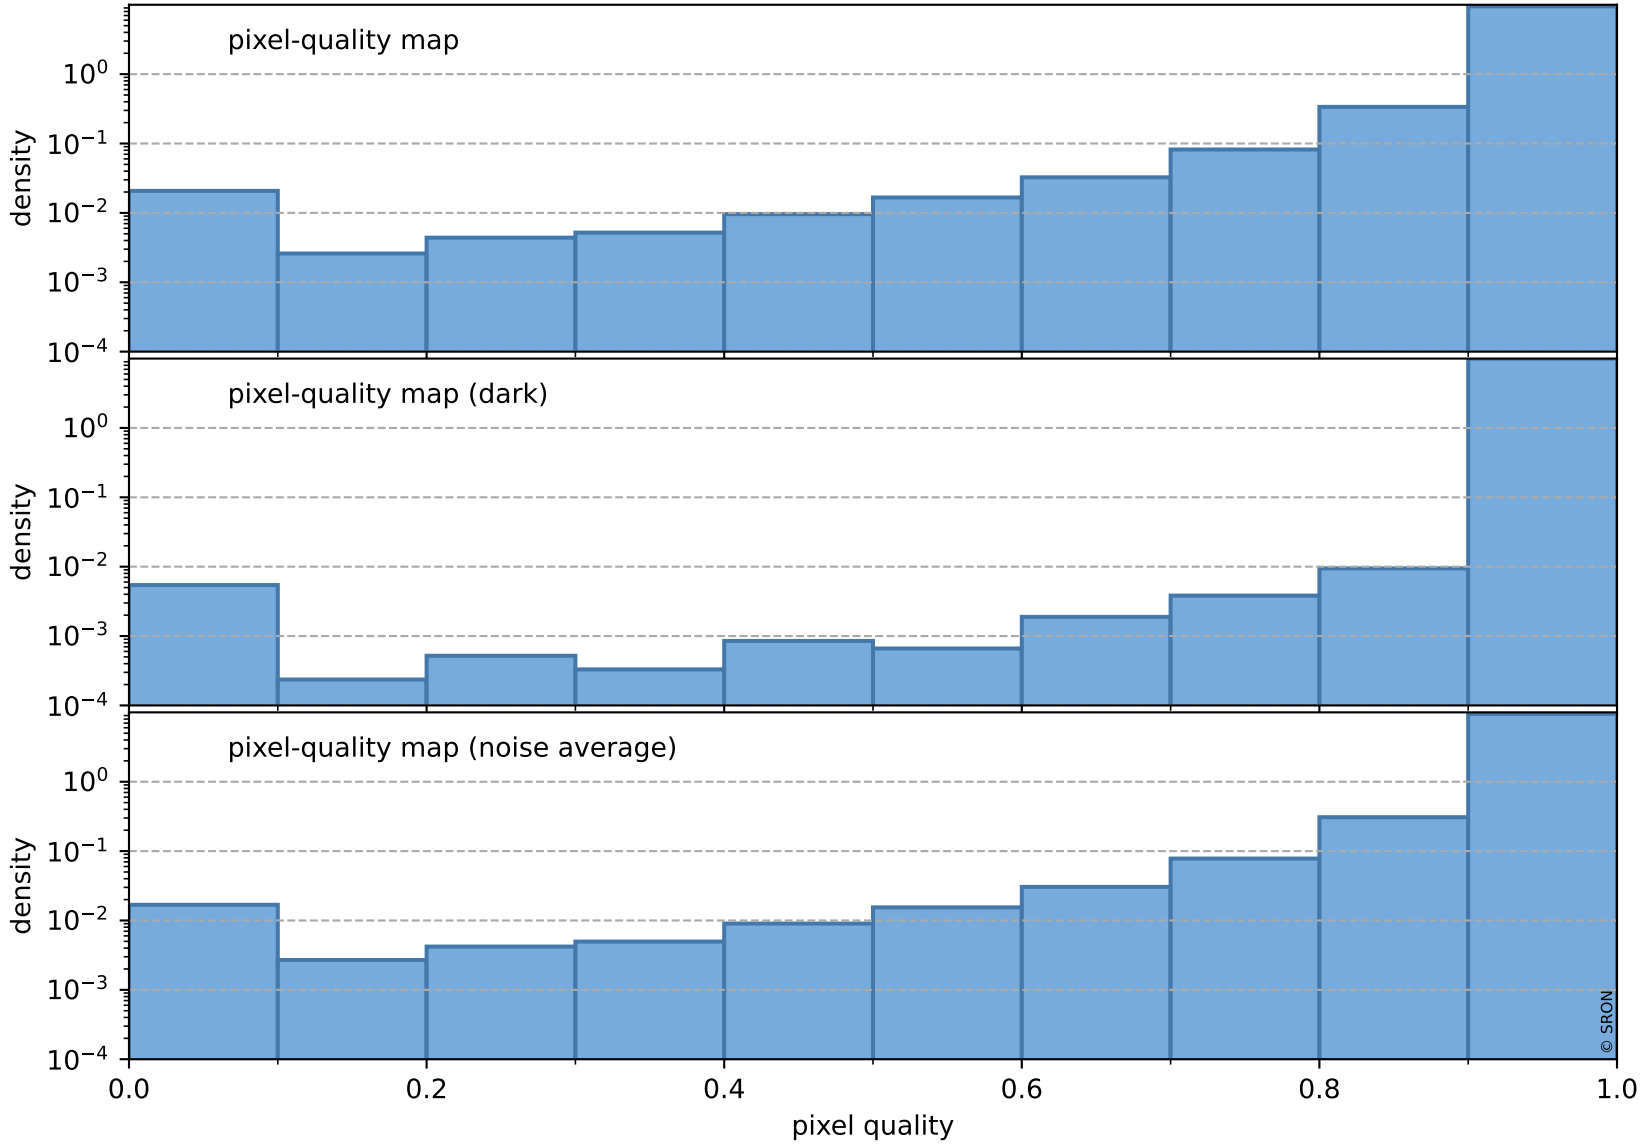

Tropomi SWIR pixel quality (official)

orbits : 19 in [17527, 17572]
coverage : 2021-03-01 / 2021-03-04
to good : 361
good to bad : 1563
to worst : 226
created : 2023-08-22T08:18:59

total quality compared with SWIR pixel-quality CKD

Tropomi SWIR pixel quality (official)

orbits : 19 in [17527, 17572]
coverage : 2021-03-01 / 2021-03-04
created : 2023-08-22T08:18:59

Histograms of pixel-quality

Tropomi SWIR pixel quality (official) ground-tracks of Sentinel-5P

orbits : 19 in [17527, 17572]
coverage : 2021-03-01 / 2021-03-04
created : 2023-08-22T08:19:00

Tropomi SWIR pixel quality (official)

orbits : [2827, 17572]
coverage : 2018-04-30 / 2021-03-04
created : 2023-08-22T08:19:00