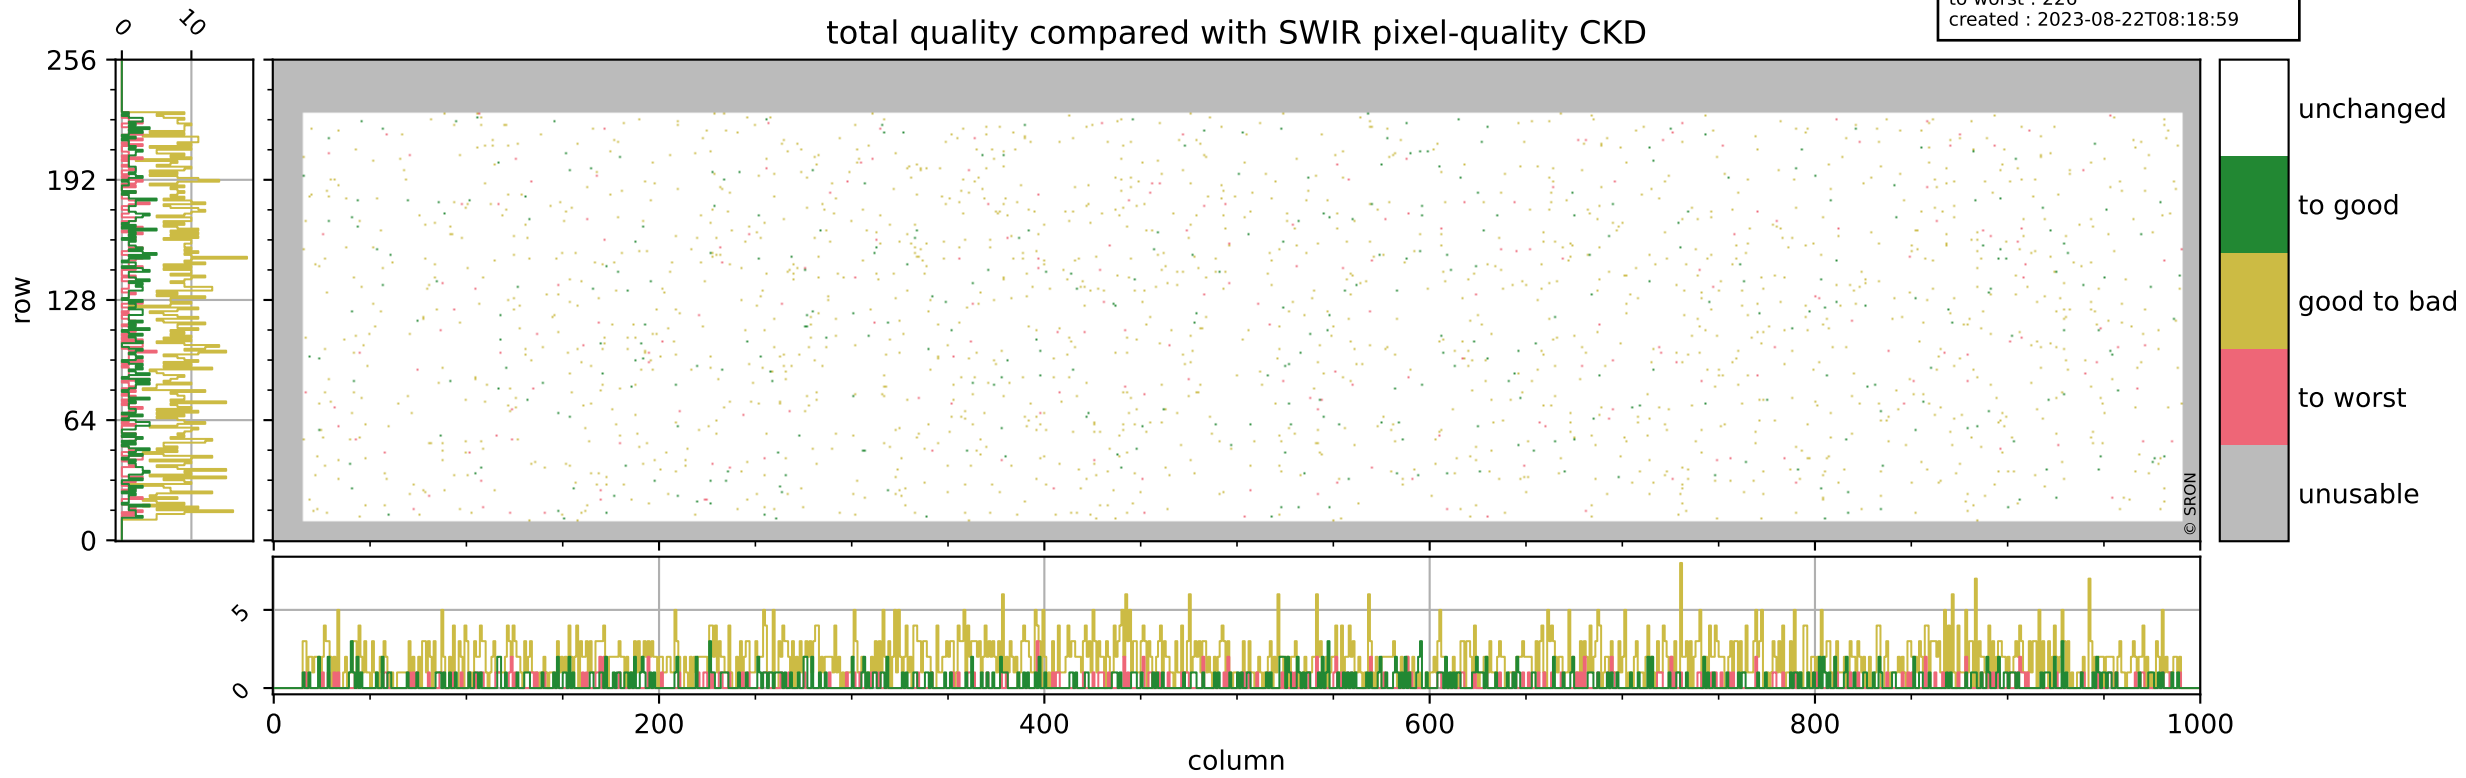

Tropomi SWIR pixel quality (official)

orbits : 19 in [17527, 17572]
coverage : 2021-03-01 / 2021-03-04
bad (quality < 0.8) : 3422
worst (quality < 0.1) : 356
created : 2023-08-22T08:18:59

pixel-quality map (noise average)

Tropomi SWIR pixel quality (official)

orbits : 19 in [17527, 17572]
coverage : 2021-03-01 / 2021-03-04
to good : 361
good to bad : 1563
to worst : 226
created : 2023-08-22T08:18:59

total quality compared with SWIR pixel-quality CKD

Tropomi SWIR pixel quality (official)

orbits : 19 in [17527, 17572]
coverage : 2021-03-01 / 2021-03-04
created : 2023-08-22T08:18:59

Histograms of pixel-quality

Tropomi SWIR pixel quality (official) ground-tracks of Sentinel-5P

orbits : 19 in [17527, 17572]
coverage : 2021-03-01 / 2021-03-04
created : 2023-08-22T08:19:00

Tropomi SWIR pixel quality (official)

orbits : [2827, 17572]
coverage : 2018-04-30 / 2021-03-04
created : 2023-08-22T08:19:00