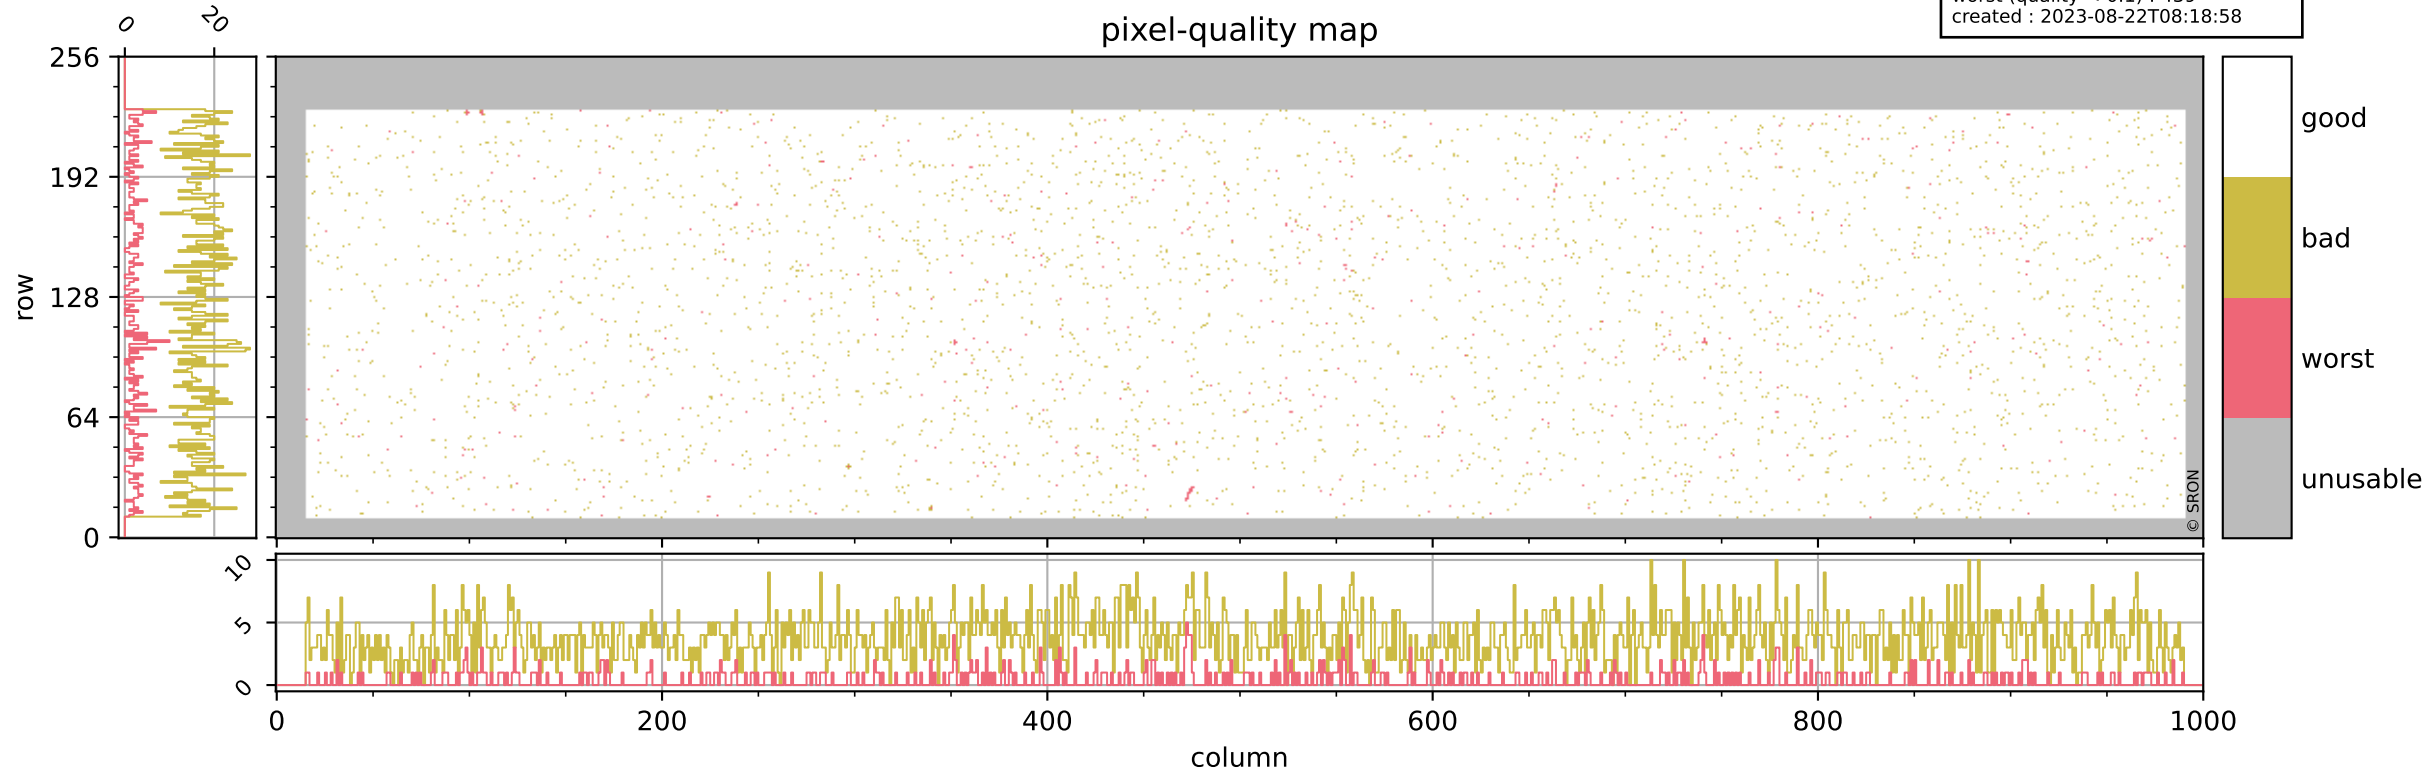

Tropomi SWIR pixel quality (official)

orbits : 19 in [17527, 17572]
coverage : 2021-03-01 / 2021-03-04
bad (quality < 0.8) : 3677
worst (quality < 0.1) : 439
created : 2023-08-22T08:18:58

pixel-quality map

Tropomi SWIR pixel quality (official)

orbits : 19 in [17527, 17572]
coverage : 2021-03-01 / 2021-03-04
bad (quality < 0.8) : 291
worst (quality < 0.1) : 115
created : 2023-08-22T08:18:58

pixel-quality map (dark)

Tropomi SWIR pixel quality (official)

orbits : 19 in [17527, 17572]
coverage : 2021-03-01 / 2021-03-04
bad (quality < 0.8) : 3422
worst (quality < 0.1) : 356
created : 2023-08-22T08:18:59

pixel-quality map (noise average)

Tropomi SWIR pixel quality (official)

orbits : 19 in [17527, 17572]
coverage : 2021-03-01 / 2021-03-04
created : 2023-08-22T08:18:59

Histograms of pixel-quality

Tropomi SWIR pixel quality (official) ground-tracks of Sentinel-5P