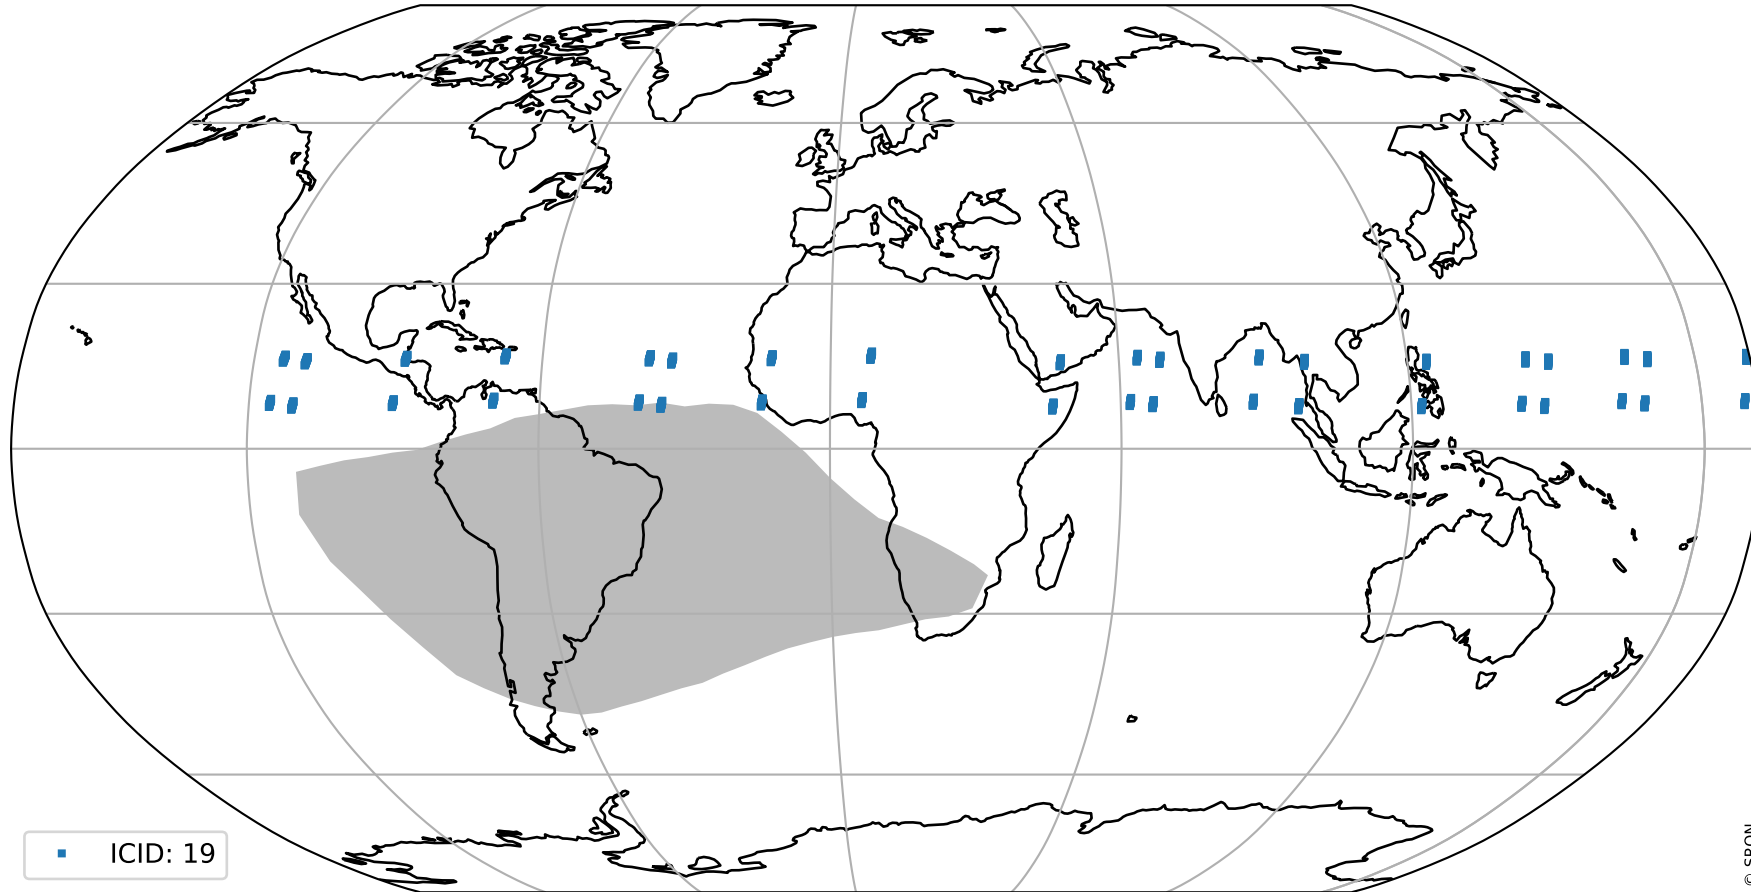

Tropomi SWIR pixel quality (official)

orbits : 19 in [17527, 17572]
coverage : 2021-03-01 / 2021-03-04
created : 2023-08-22T08:18:59

Histograms of pixel-quality

Tropomi SWIR pixel quality (official) ground-tracks of Sentinel-5P

orbits : 19 in [17527, 17572]
coverage : 2021-03-01 / 2021-03-04
created : 2023-08-22T08:19:00

Tropomi SWIR pixel quality (official)

orbits : [2827, 17572]
coverage : 2018-04-30 / 2021-03-04
created : 2023-08-22T08:19:00