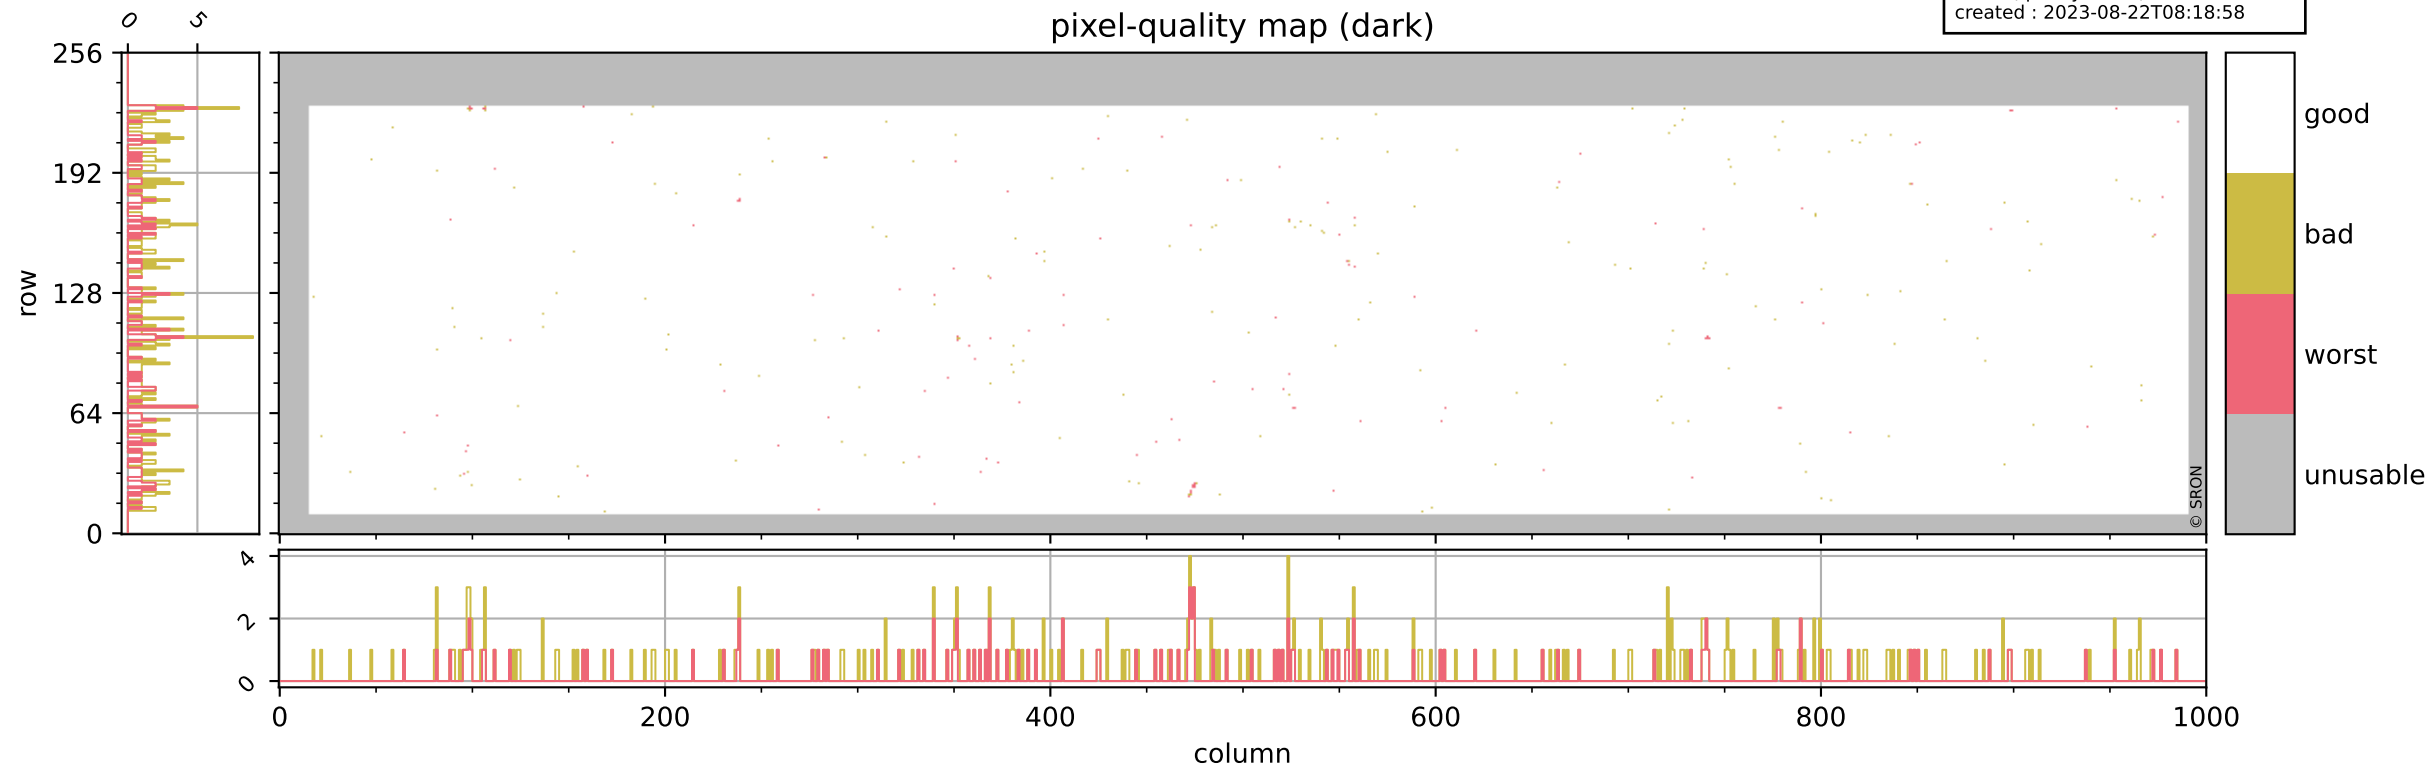

Tropomi SWIR pixel quality (official)

orbits : 19 in [17527, 17572]
coverage : 2021-03-01 / 2021-03-04
bad (quality < 0.8) : 3677
worst (quality < 0.1) : 439
created : 2023-08-22T08:18:58

pixel-quality map

Tropomi SWIR pixel quality (official)

orbits : 19 in [17527, 17572]
coverage : 2021-03-01 / 2021-03-04
bad (quality < 0.8) : 291
worst (quality < 0.1) : 115
created : 2023-08-22T08:18:58

pixel-quality map (dark)

Tropomi SWIR pixel quality (official)

orbits : 19 in [17527, 17572]
coverage : 2021-03-01 / 2021-03-04
bad (quality < 0.8) : 3422
worst (quality < 0.1) : 356
created : 2023-08-22T08:18:59

pixel-quality map (noise average)

Tropomi SWIR pixel quality (official)

orbits : 19 in [17527, 17572]
coverage : 2021-03-01 / 2021-03-04
created : 2023-08-22T08:18:59

Histograms of pixel-quality

Tropomi SWIR pixel quality (official) ground-tracks of Sentinel-5P