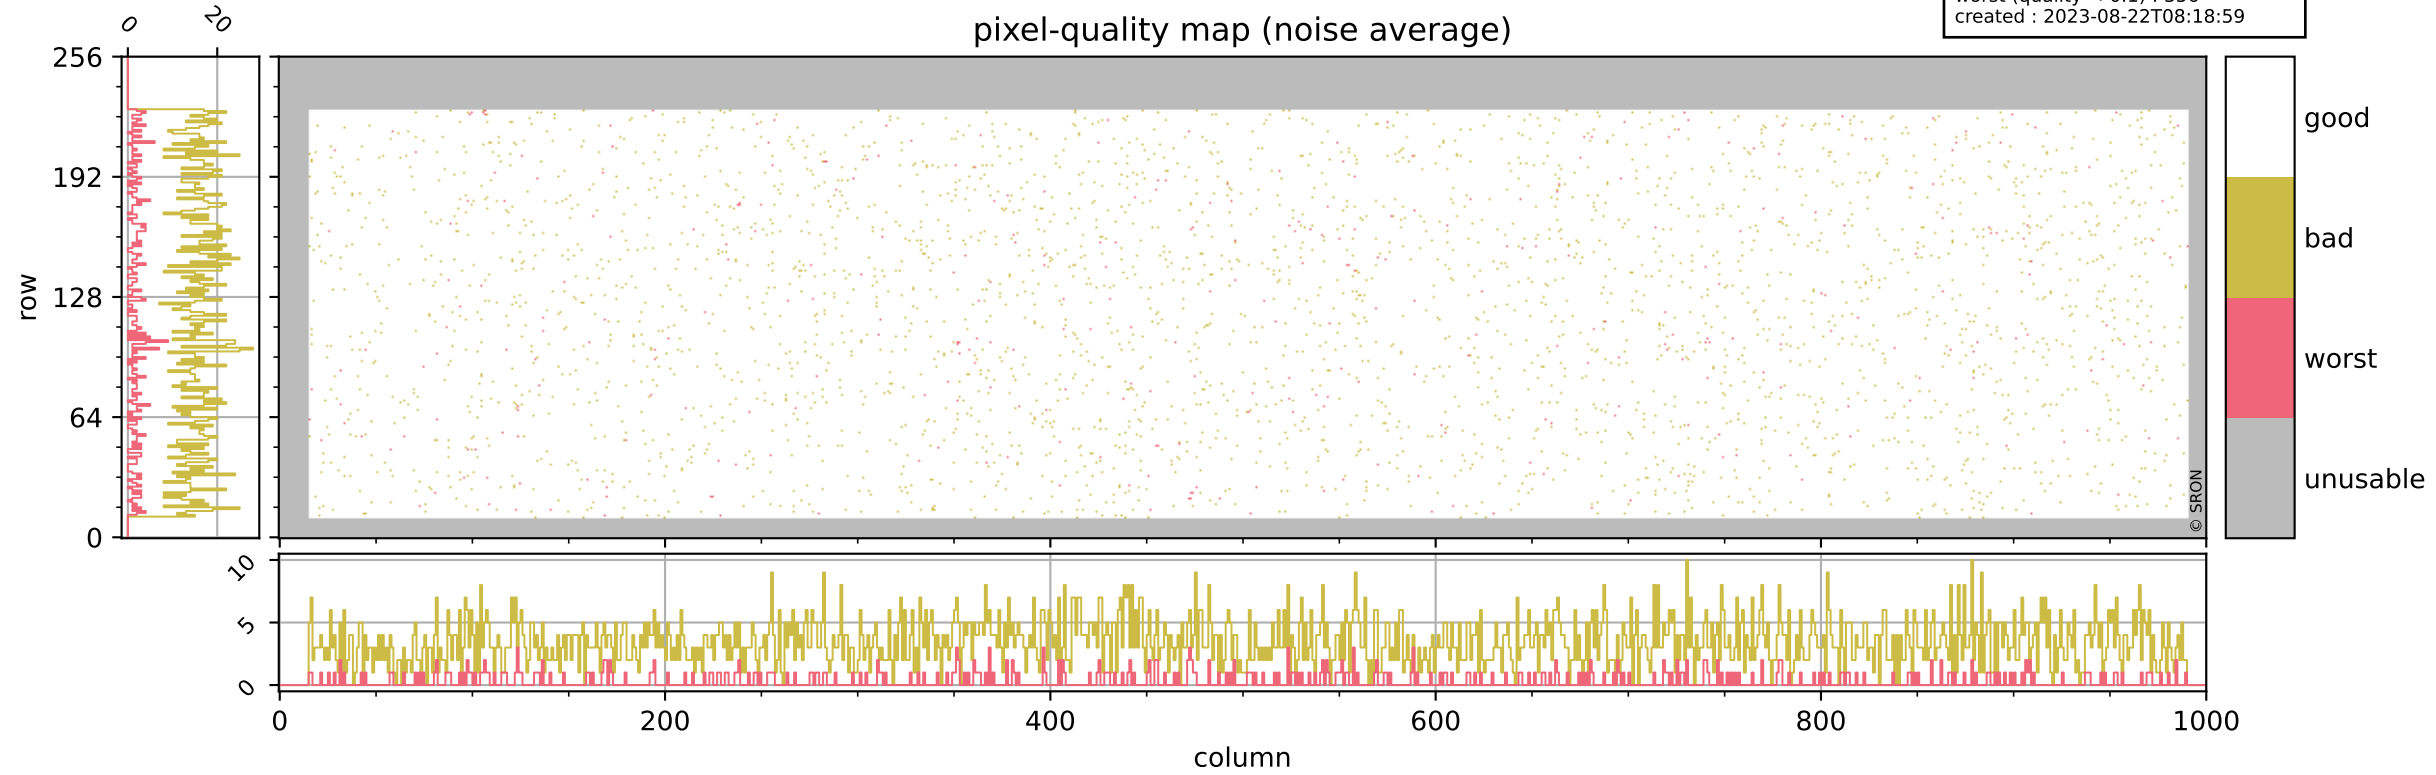

Tropomi SWIR pixel quality (official)

orbits : 19 in [17527, 17572]
coverage : 2021-03-01 / 2021-03-04
bad (quality < 0.8) : 291
worst (quality < 0.1) : 115
created : 2023-08-22T08:18:58

pixel-quality map (dark)

Tropomi SWIR pixel quality (official)

orbits : 19 in [17527, 17572]
coverage : 2021-03-01 / 2021-03-04
bad (quality < 0.8) : 3422
worst (quality < 0.1) : 356
created : 2023-08-22T08:18:59

pixel-quality map (noise average)

Tropomi SWIR pixel quality (official)

orbits : 19 in [17527, 17572]
coverage : 2021-03-01 / 2021-03-04
to good : 361
good to bad : 1563
to worst : 226
created : 2023-08-22T08:18:59

total quality compared with SWIR pixel-quality CKD

Tropomi SWIR pixel quality (official)

orbits : 19 in [17527, 17572]
coverage : 2021-03-01 / 2021-03-04
created : 2023-08-22T08:18:59

Histograms of pixel-quality

Tropomi SWIR pixel quality (official) ground-tracks of Sentinel-5P