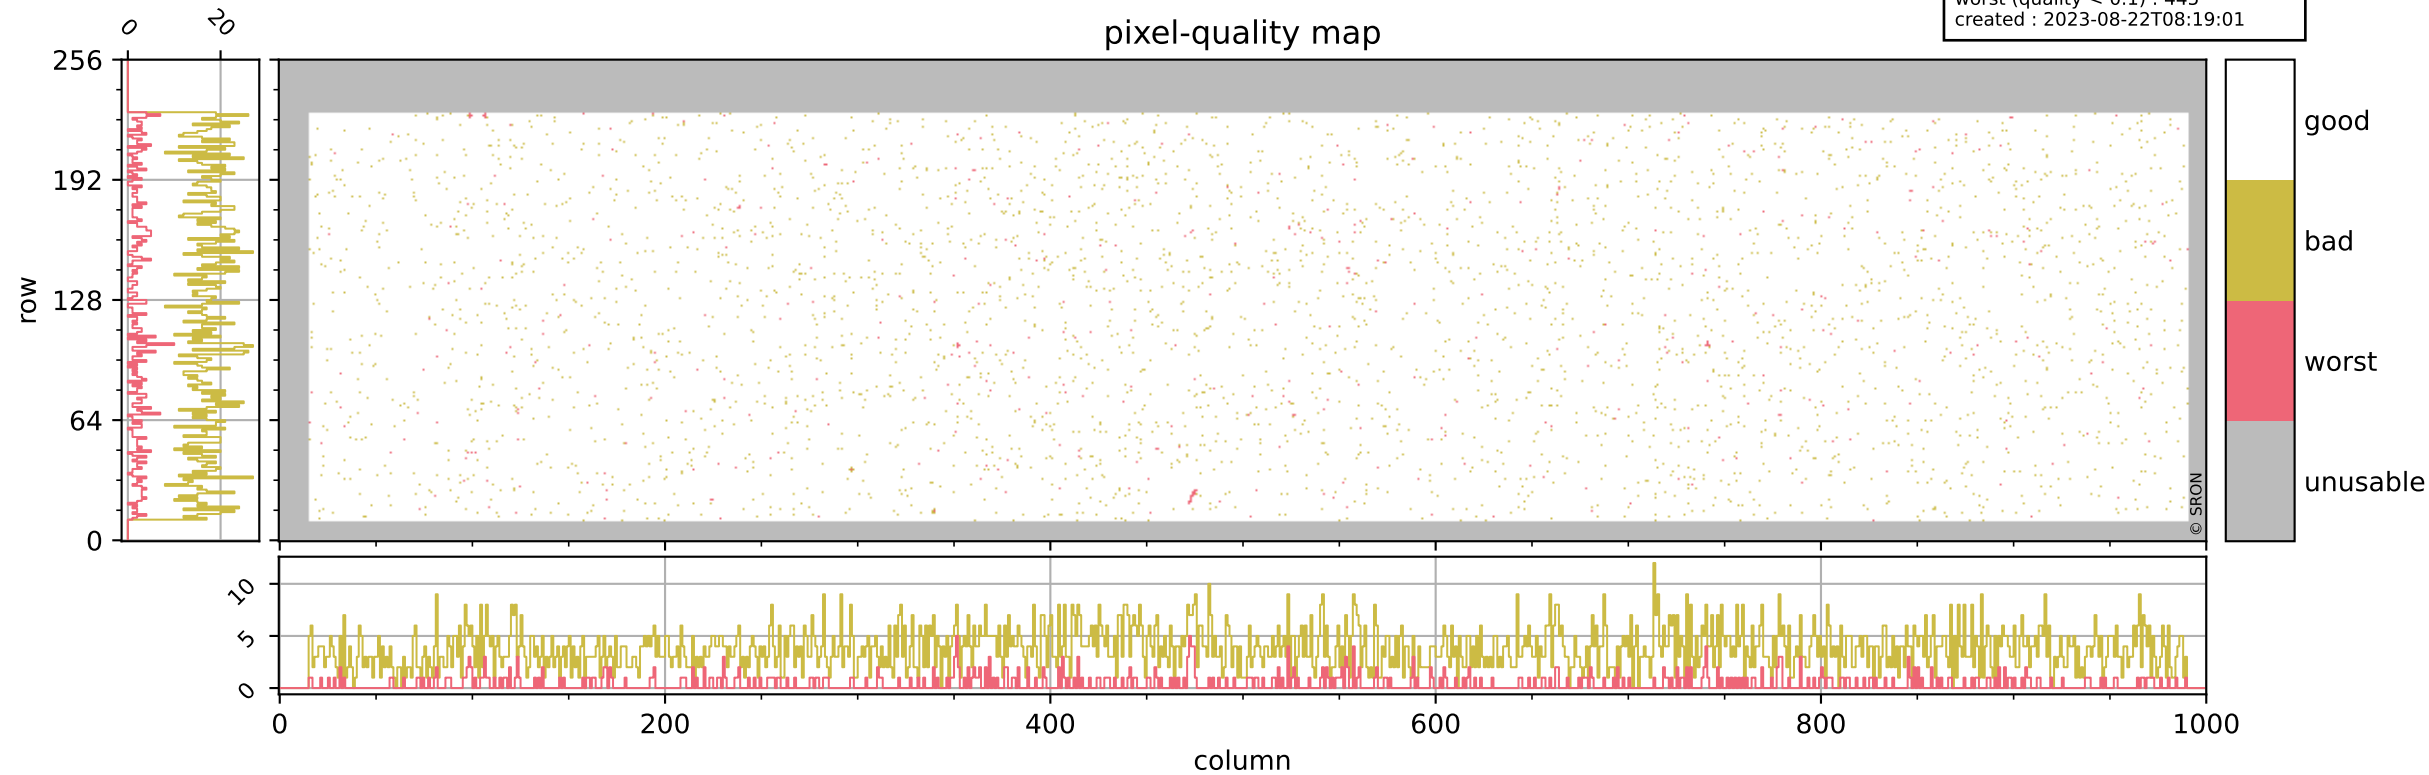

Tropomi SWIR pixel quality (official)

orbits : 20 in [17542, 17587]
coverage : 2021-03-03 / 2021-03-05
bad (quality < 0.8) : 3741
worst (quality < 0.1) : 445
created : 2023-08-22T08:19:01

Tropomi SWIR pixel quality (official)

orbits : 20 in [17542, 17587]
coverage : 2021-03-03 / 2021-03-05
bad (quality < 0.8) : 292
worst (quality < 0.1) : 115
created : 2023-08-22T08:19:01

Tropomi SWIR pixel quality (official)

orbits : 20 in [17542, 17587]
coverage : 2021-03-03 / 2021-03-05
bad (quality < 0.8) : 3495
worst (quality < 0.1) : 365
created : 2023-08-22T08:19:01

pixel-quality map (noise average)

Tropomi SWIR pixel quality (official)

orbits : 20 in [17542, 17587]
coverage : 2021-03-03 / 2021-03-05
to good : 358
good to bad : 1618
to worst : 233
created : 2023-08-22T08:19:01

Tropomi SWIR pixel quality (official) ground-tracks of Sentinel-5P

orbits : 20 in [17542, 17587]
coverage : 2021-03-03 / 2021-03-05
created : 2023-08-22T08:19:02

Tropomi SWIR pixel quality (official)

orbits : [2827, 17587]
coverage : 2018-04-30 / 2021-03-05
created : 2023-08-22T08:19:02