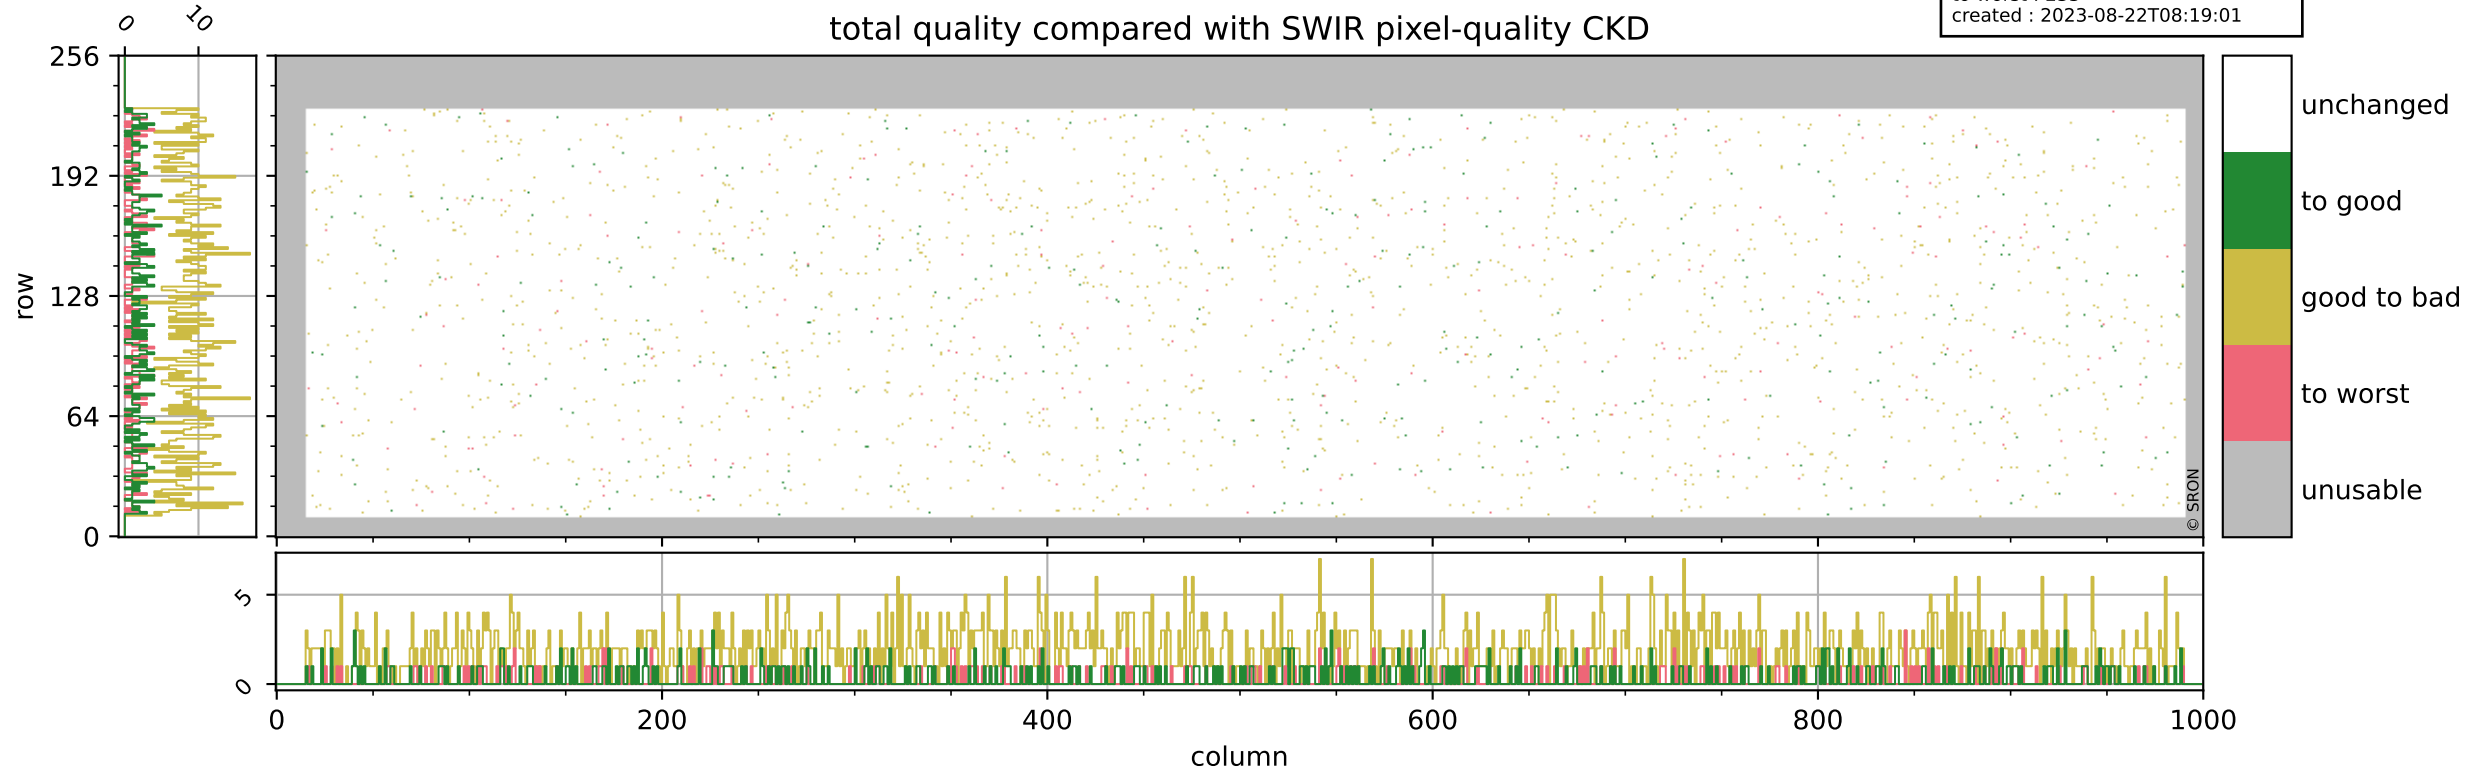

orbits : 20 in [17542, 17587]
coverage : 2021-03-03 / 2021-03-05
bad (quality < 0.8) : 292
worst (quality < 0.1) : 115
created : 2023-08-22T08:19:01

Tropomi SWIR pixel quality (official)

orbits : 20 in [17542, 17587]
coverage : 2021-03-03 / 2021-03-05
bad (quality < 0.8) : 3495
worst (quality < 0.1) : 365
created : 2023-08-22T08:19:01

pixel-quality map (noise average)

Tropomi SWIR pixel quality (official)

orbits : 20 in [17542, 17587]
coverage : 2021-03-03 / 2021-03-05
to good : 358
good to bad : 1618
to worst : 233
created : 2023-08-22T08:19:01

total quality compared with SWIR pixel-quality CKD

Tropomi SWIR pixel quality (official)

orbits : 20 in [17542, 17587]
coverage : 2021-03-03 / 2021-03-05
created : 2023-08-22T08:19:01

Histograms of pixel-quality

Tropomi SWIR pixel quality (official) ground-tracks of Sentinel-5P

orbits : 20 in [17542, 17587]
coverage : 2021-03-03 / 2021-03-05
created : 2023-08-22T08:19:02

Tropomi SWIR pixel quality (official)

orbits : [2827, 17587]
coverage : 2018-04-30 / 2021-03-05
created : 2023-08-22T08:19:02