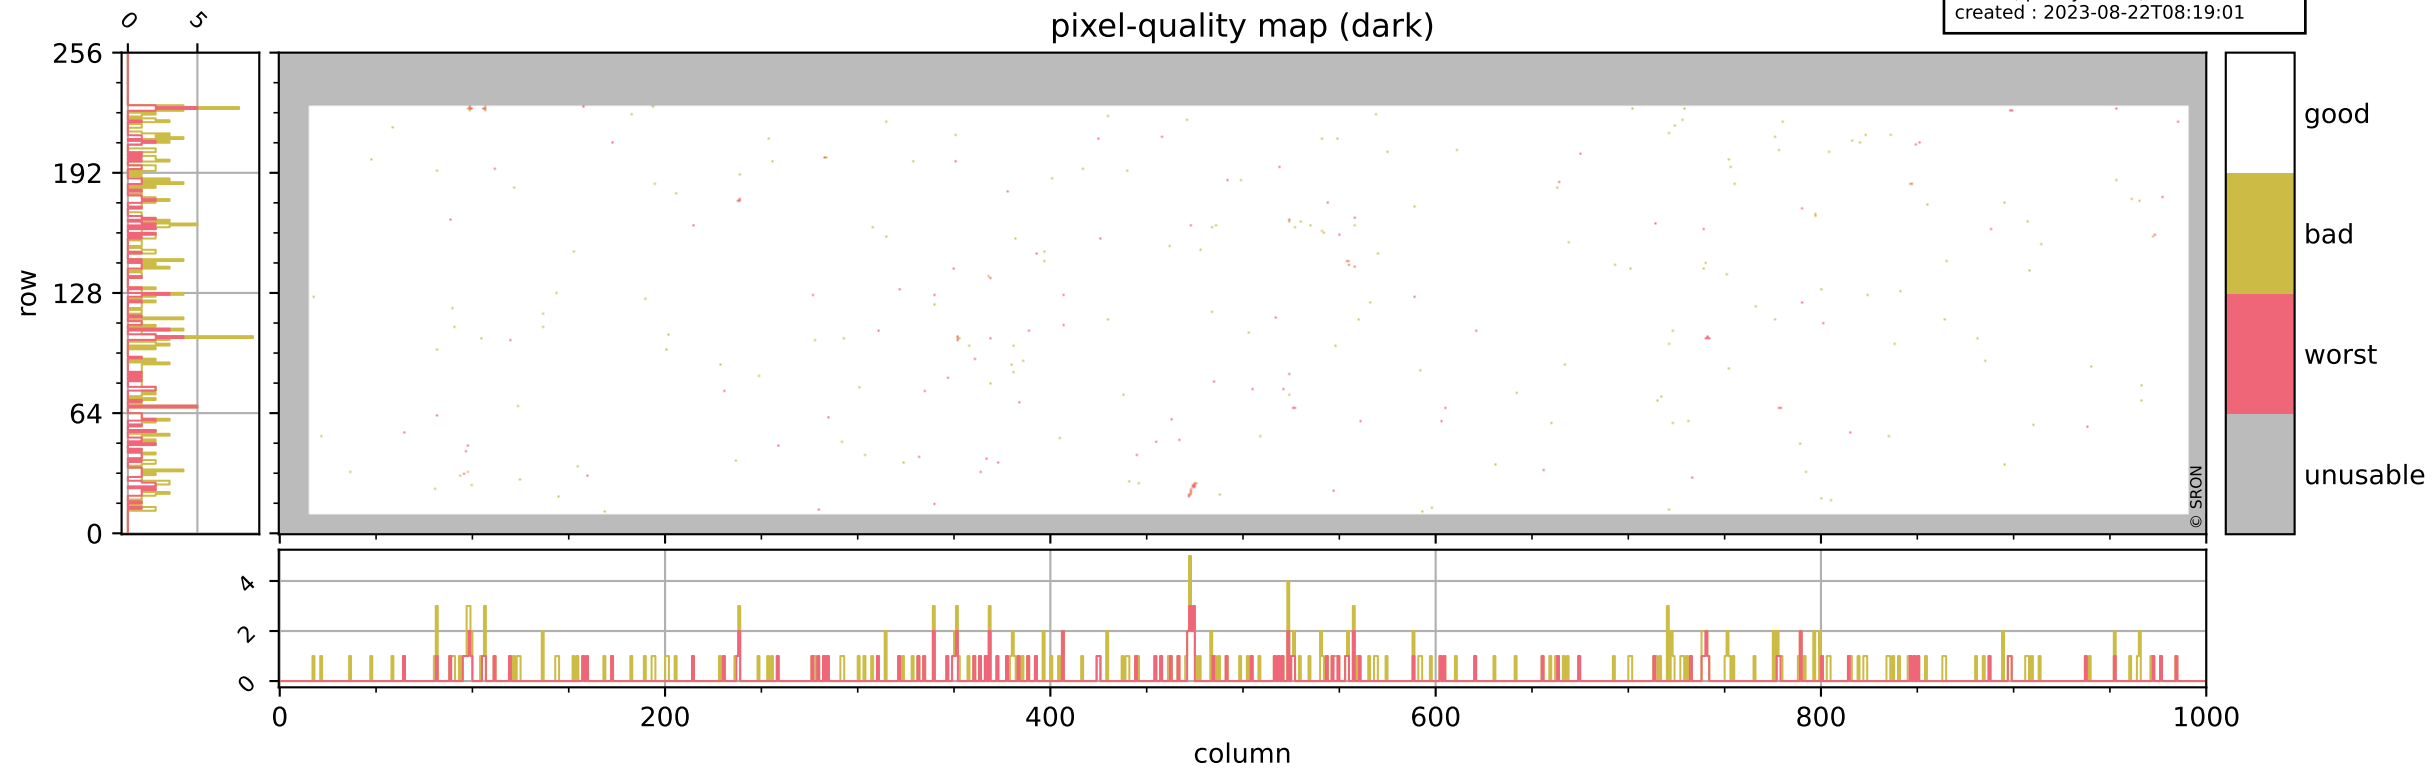

Tropomi SWIR pixel quality (official)

orbits : 20 in [17542, 17587]
coverage : 2021-03-03 / 2021-03-05
bad (quality < 0.8) : 3741
worst (quality < 0.1) : 445
created : 2023-08-22T08:19:01

Tropomi SWIR pixel quality (official)

orbits : 20 in [17542, 17587]
coverage : 2021-03-03 / 2021-03-05
bad (quality < 0.8) : 292
worst (quality < 0.1) : 115
created : 2023-08-22T08:19:01

Tropomi SWIR pixel quality (official)

orbits : 20 in [17542, 17587]
coverage : 2021-03-03 / 2021-03-05
bad (quality < 0.8) : 3495
worst (quality < 0.1) : 365
created : 2023-08-22T08:19:01

pixel-quality map (noise average)

Tropomi SWIR pixel quality (official)

orbits : 20 in [17542, 17587]
coverage : 2021-03-03 / 2021-03-05
to good : 358
good to bad : 1618
to worst : 233
created : 2023-08-22T08:19:01

Tropomi SWIR pixel quality (official) ground-tracks of Sentinel-5P

orbits : 20 in [17542, 17587]
coverage : 2021-03-03 / 2021-03-05
created : 2023-08-22T08:19:02

Tropomi SWIR pixel quality (official)

orbits : [2827, 17587]
coverage : 2018-04-30 / 2021-03-05
created : 2023-08-22T08:19:02