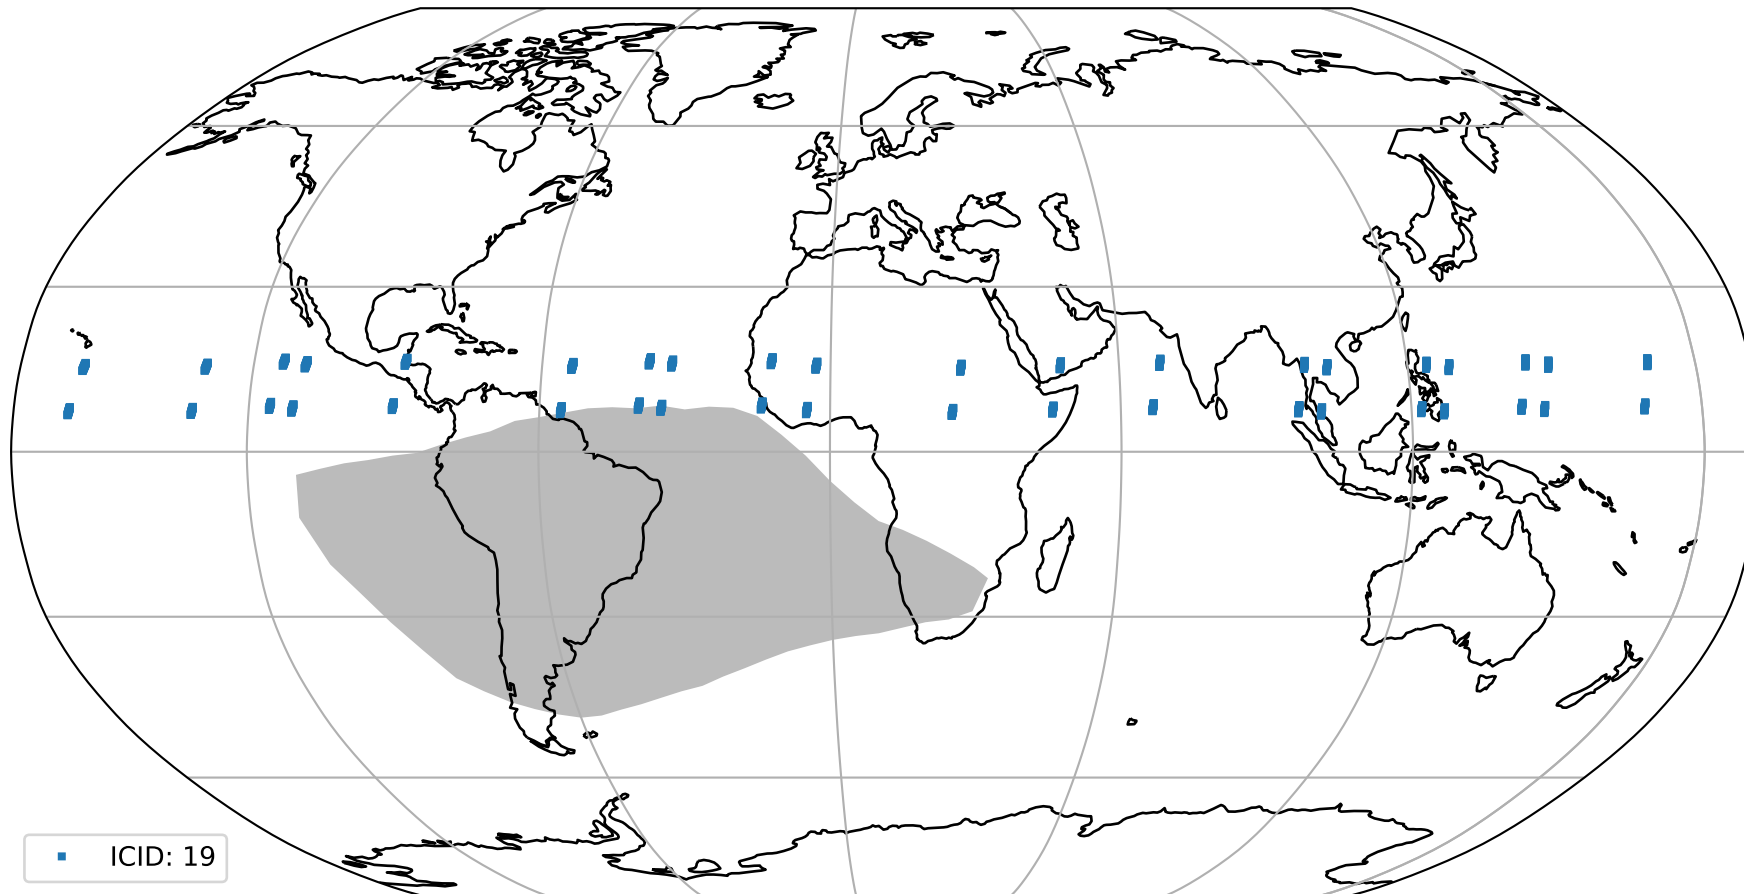

pixel-quality map (noise average)

Tropomi SWIR pixel quality (official)

orbits : 20 in [17542, 17587]
coverage : 2021-03-03 / 2021-03-05
to good : 358
good to bad : 1618
to worst : 233
created : 2023-08-22T08:19:01

total quality compared with SWIR pixel-quality CKD

Tropomi SWIR pixel quality (official)

orbits : 20 in [17542, 17587]
coverage : 2021-03-03 / 2021-03-05
created : 2023-08-22T08:19:01

Histograms of pixel-quality

Tropomi SWIR pixel quality (official) ground-tracks of Sentinel-5P

orbits : 20 in [17542, 17587]
coverage : 2021-03-03 / 2021-03-05
created : 2023-08-22T08:19:02

Tropomi SWIR pixel quality (official)

orbits : [2827, 17587]
coverage : 2018-04-30 / 2021-03-05
created : 2023-08-22T08:19:02