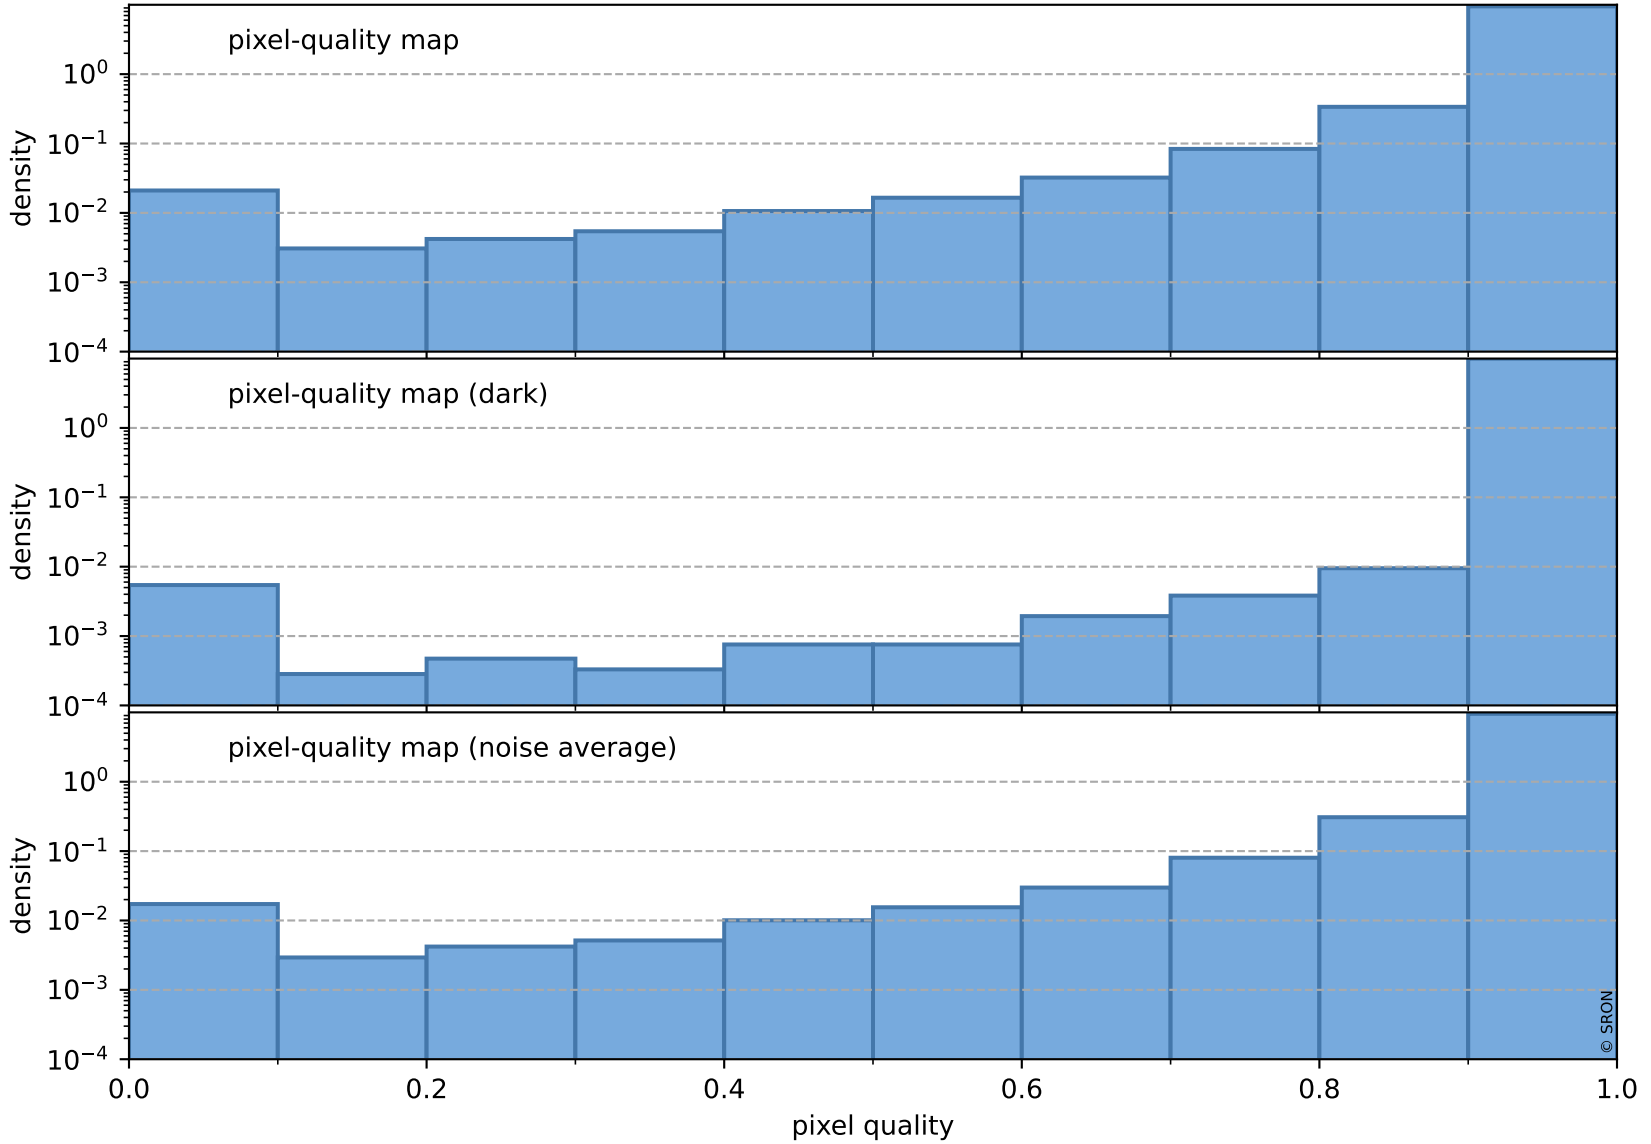

orbits : 20 in [17542, 17587]
coverage : 2021-03-03 / 2021-03-05
bad (quality < 0.8) : 292
worst (quality < 0.1) : 115
created : 2023-08-22T08:19:01

Tropomi SWIR pixel quality (official)

orbits : 20 in [17542, 17587]
coverage : 2021-03-03 / 2021-03-05
bad (quality < 0.8) : 3495
worst (quality < 0.1) : 365
created : 2023-08-22T08:19:01

pixel-quality map (noise average)

Tropomi SWIR pixel quality (official)

orbits : 20 in [17542, 17587]
coverage : 2021-03-03 / 2021-03-05
to good : 358
good to bad : 1618
to worst : 233
created : 2023-08-22T08:19:01

total quality compared with SWIR pixel-quality CKD

Tropomi SWIR pixel quality (official)

orbits : 20 in [17542, 17587]
coverage : 2021-03-03 / 2021-03-05
created : 2023-08-22T08:19:01

Histograms of pixel-quality

Tropomi SWIR pixel quality (official) ground-tracks of Sentinel-5P

orbits : 20 in [17542, 17587]
coverage : 2021-03-03 / 2021-03-05
created : 2023-08-22T08:19:02

Tropomi SWIR pixel quality (official)

orbits : [2827, 17587]
coverage : 2018-04-30 / 2021-03-05
created : 2023-08-22T08:19:02