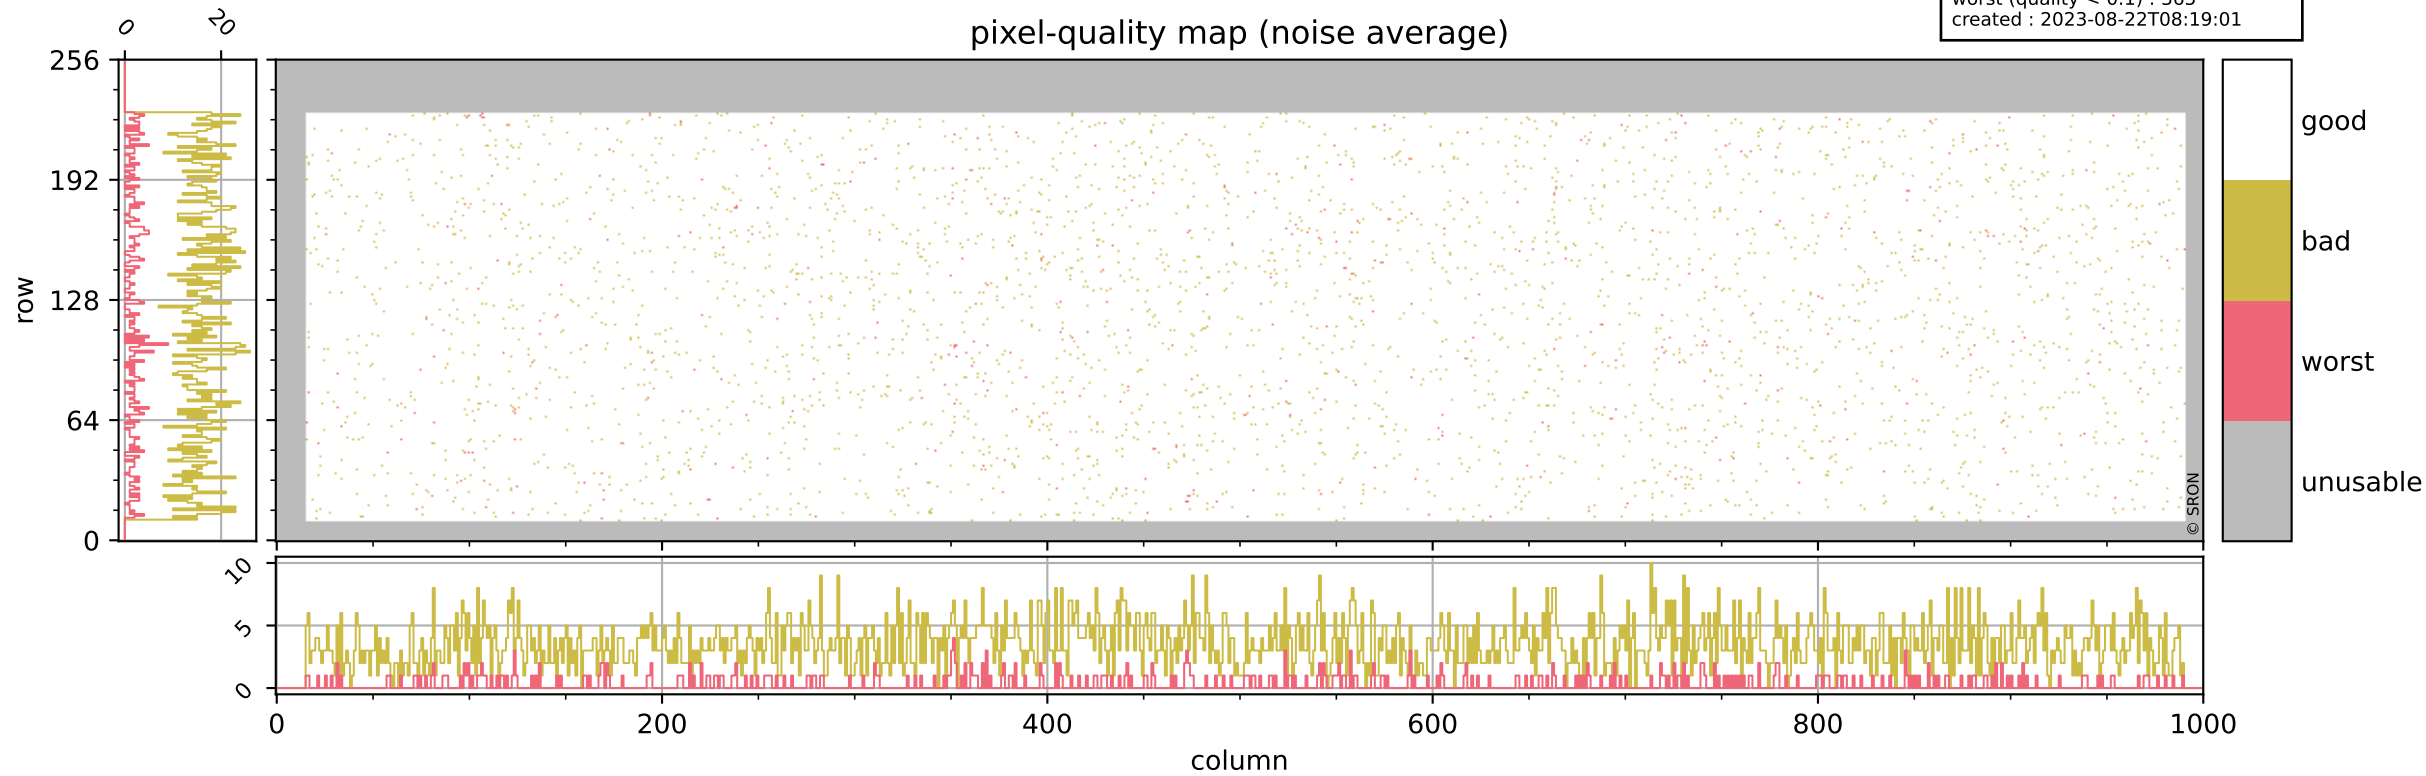

Tropomi SWIR pixel quality (official)

orbits : 20 in [17542, 17587]
coverage : 2021-03-03 / 2021-03-05
bad (quality < 0.8) : 3741
worst (quality < 0.1) : 445
created : 2023-08-22T08:19:01

Tropomi SWIR pixel quality (official)

orbits : 20 in [17542, 17587]
coverage : 2021-03-03 / 2021-03-05
bad (quality < 0.8) : 292
worst (quality < 0.1) : 115
created : 2023-08-22T08:19:01

Tropomi SWIR pixel quality (official)

orbits : 20 in [17542, 17587]
coverage : 2021-03-03 / 2021-03-05
bad (quality < 0.8) : 3495
worst (quality < 0.1) : 365
created : 2023-08-22T08:19:01

pixel-quality map (noise average)

Tropomi SWIR pixel quality (official)

orbits : 20 in [17542, 17587]
coverage : 2021-03-03 / 2021-03-05
to good : 358
good to bad : 1618
to worst : 233
created : 2023-08-22T08:19:01

Tropomi SWIR pixel quality (official) ground-tracks of Sentinel-5P

orbits : 20 in [17542, 17587]
coverage : 2021-03-03 / 2021-03-05
created : 2023-08-22T08:19:02

Tropomi SWIR pixel quality (official)

orbits : [2827, 17587]
coverage : 2018-04-30 / 2021-03-05
created : 2023-08-22T08:19:02