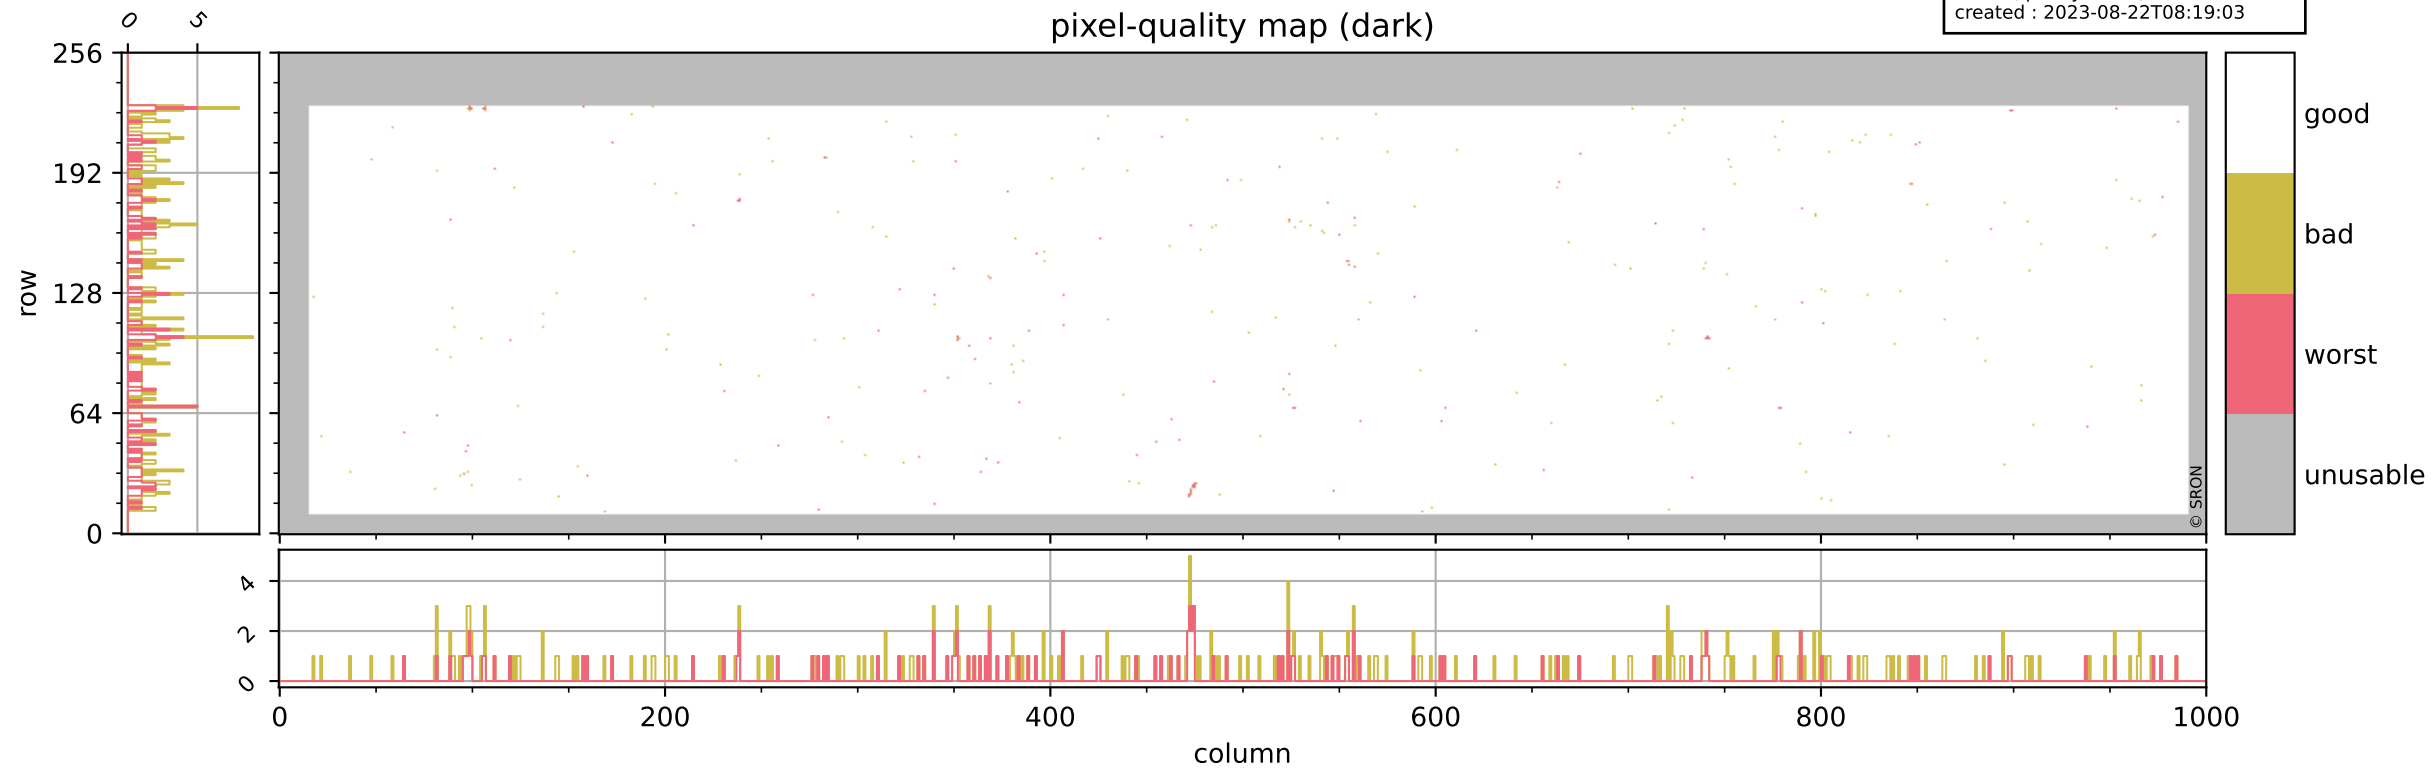

# Tropomi SWIR pixel quality (official)

orbits : 19 in [17557, 17602]  
coverage : 2021-03-04 / 2021-03-07  
bad (quality < 0.8) : 3724  
worst (quality < 0.1) : 448  
created : 2023-08-22T08:19:03

## pixel-quality map

# Tropomi SWIR pixel quality (official)

orbits : 19 in [17557, 17602]  
coverage : 2021-03-04 / 2021-03-07  
bad (quality < 0.8) : 295  
worst (quality < 0.1) : 114  
created : 2023-08-22T08:19:03

# Tropomi SWIR pixel quality (official)

orbits : 19 in [17557, 17602]  
coverage : 2021-03-04 / 2021-03-07  
bad (quality < 0.8) : 3489  
worst (quality < 0.1) : 372  
created : 2023-08-22T08:19:03