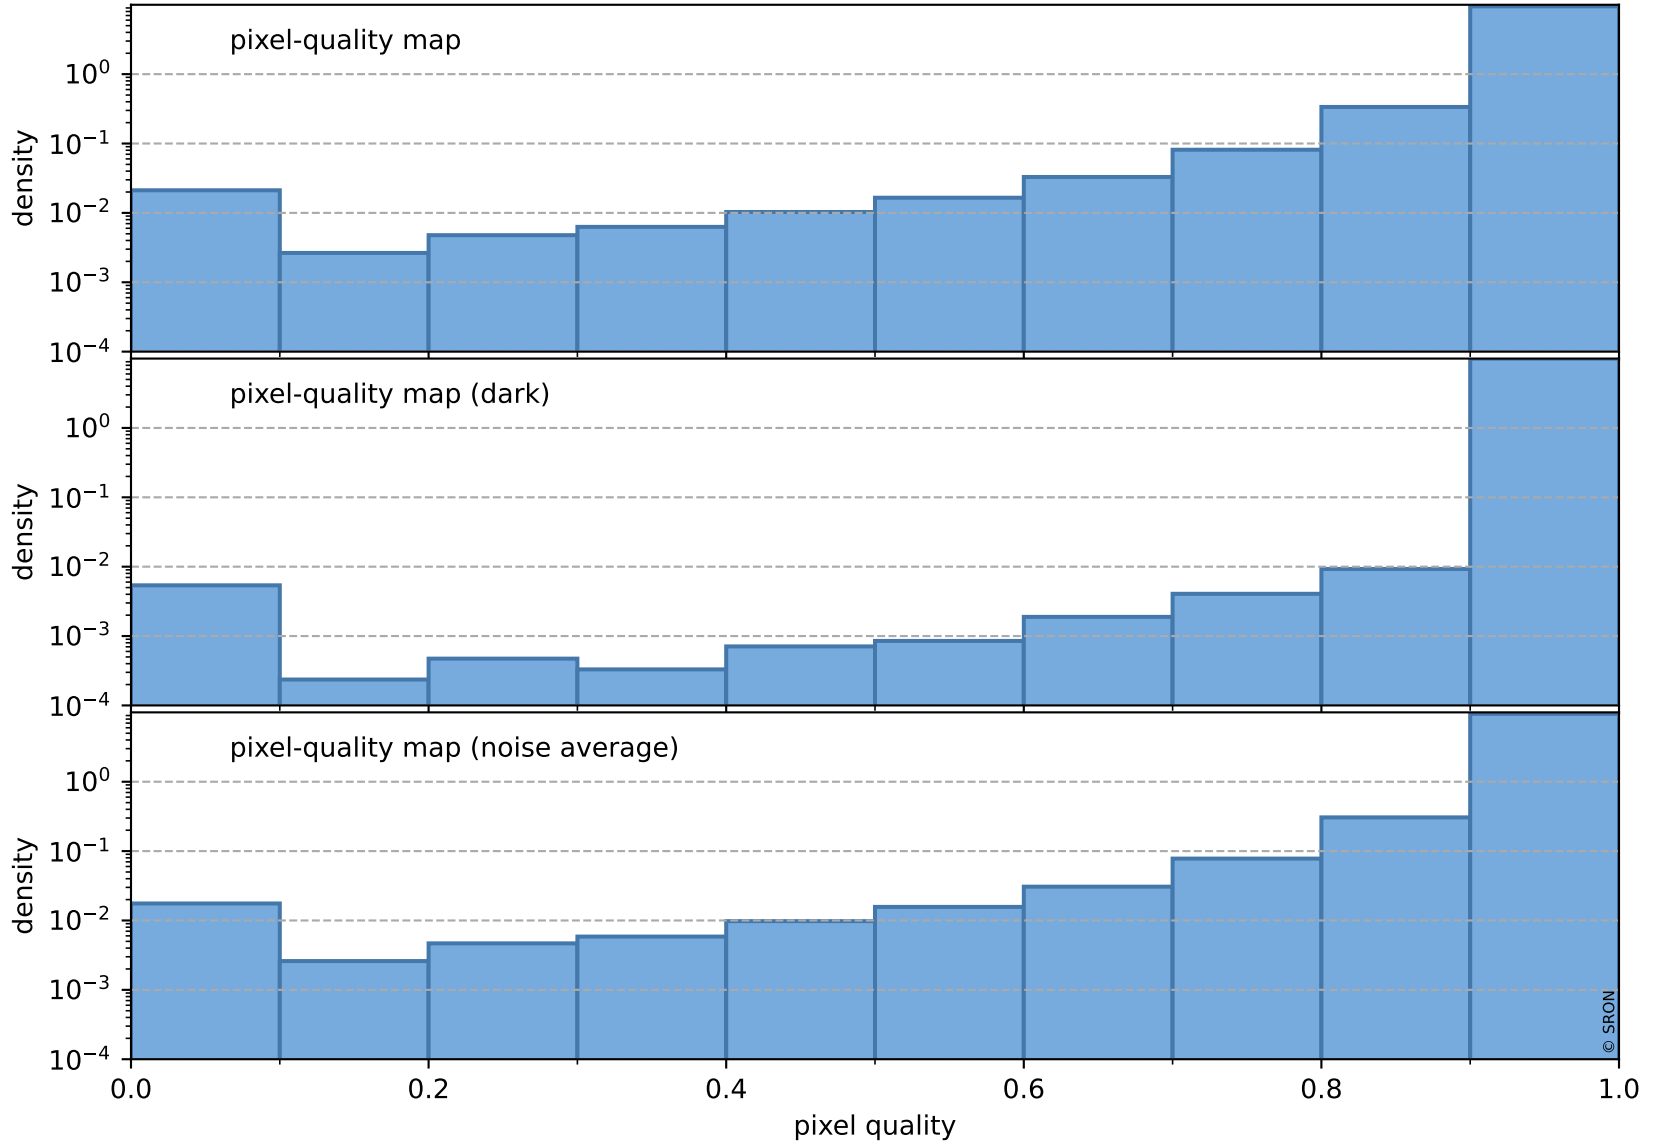

Tropomi SWIR pixel quality (official)

orbits : 19 in [17557, 17602]
coverage : 2021-03-04 / 2021-03-07
created : 2023-08-22T08:19:04

Histograms of pixel-quality