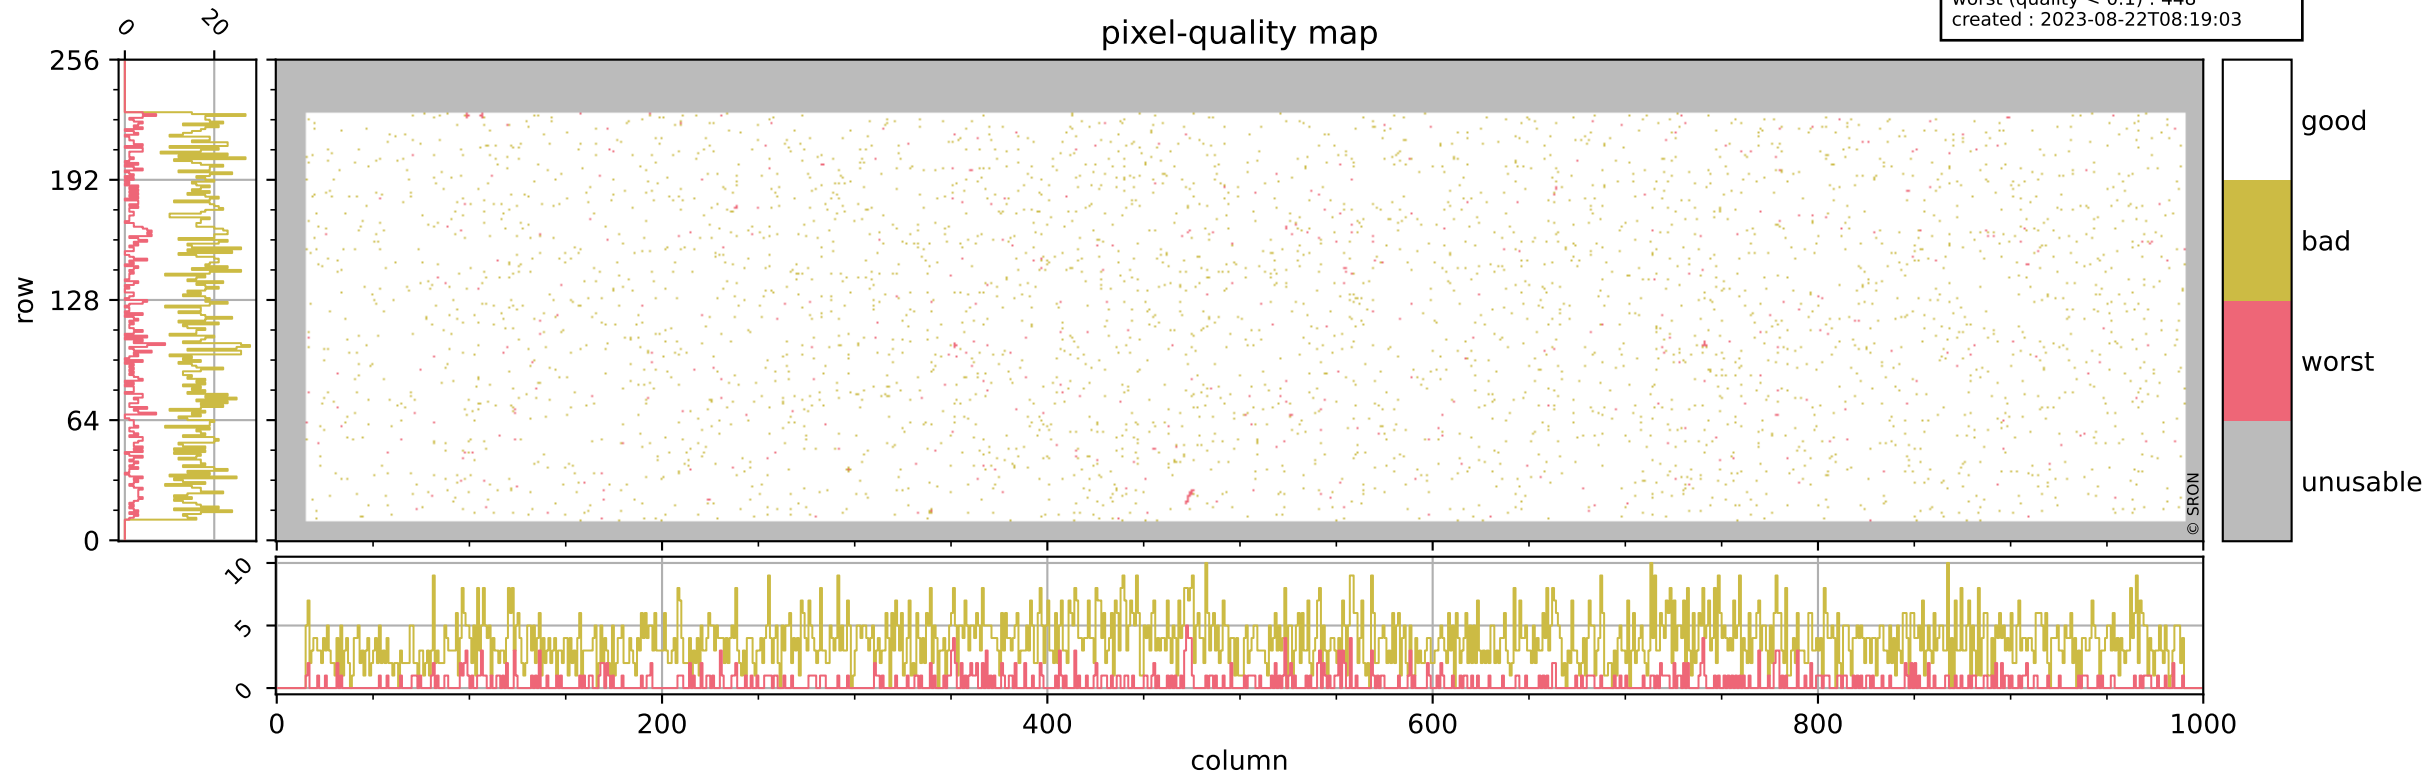

# Tropomi SWIR pixel quality (official)

orbits : 19 in [17557, 17602]  
coverage : 2021-03-04 / 2021-03-07  
bad (quality < 0.8) : 3724  
worst (quality < 0.1) : 448  
created : 2023-08-22T08:19:03

## pixel-quality map

# Tropomi SWIR pixel quality (official)

orbits : 19 in [17557, 17602]  
coverage : 2021-03-04 / 2021-03-07  
bad (quality < 0.8) : 295  
worst (quality < 0.1) : 114  
created : 2023-08-22T08:19:03

# Tropomi SWIR pixel quality (official)

orbits : 19 in [17557, 17602]  
coverage : 2021-03-04 / 2021-03-07  
bad (quality < 0.8) : 3489  
worst (quality < 0.1) : 372  
created : 2023-08-22T08:19:03