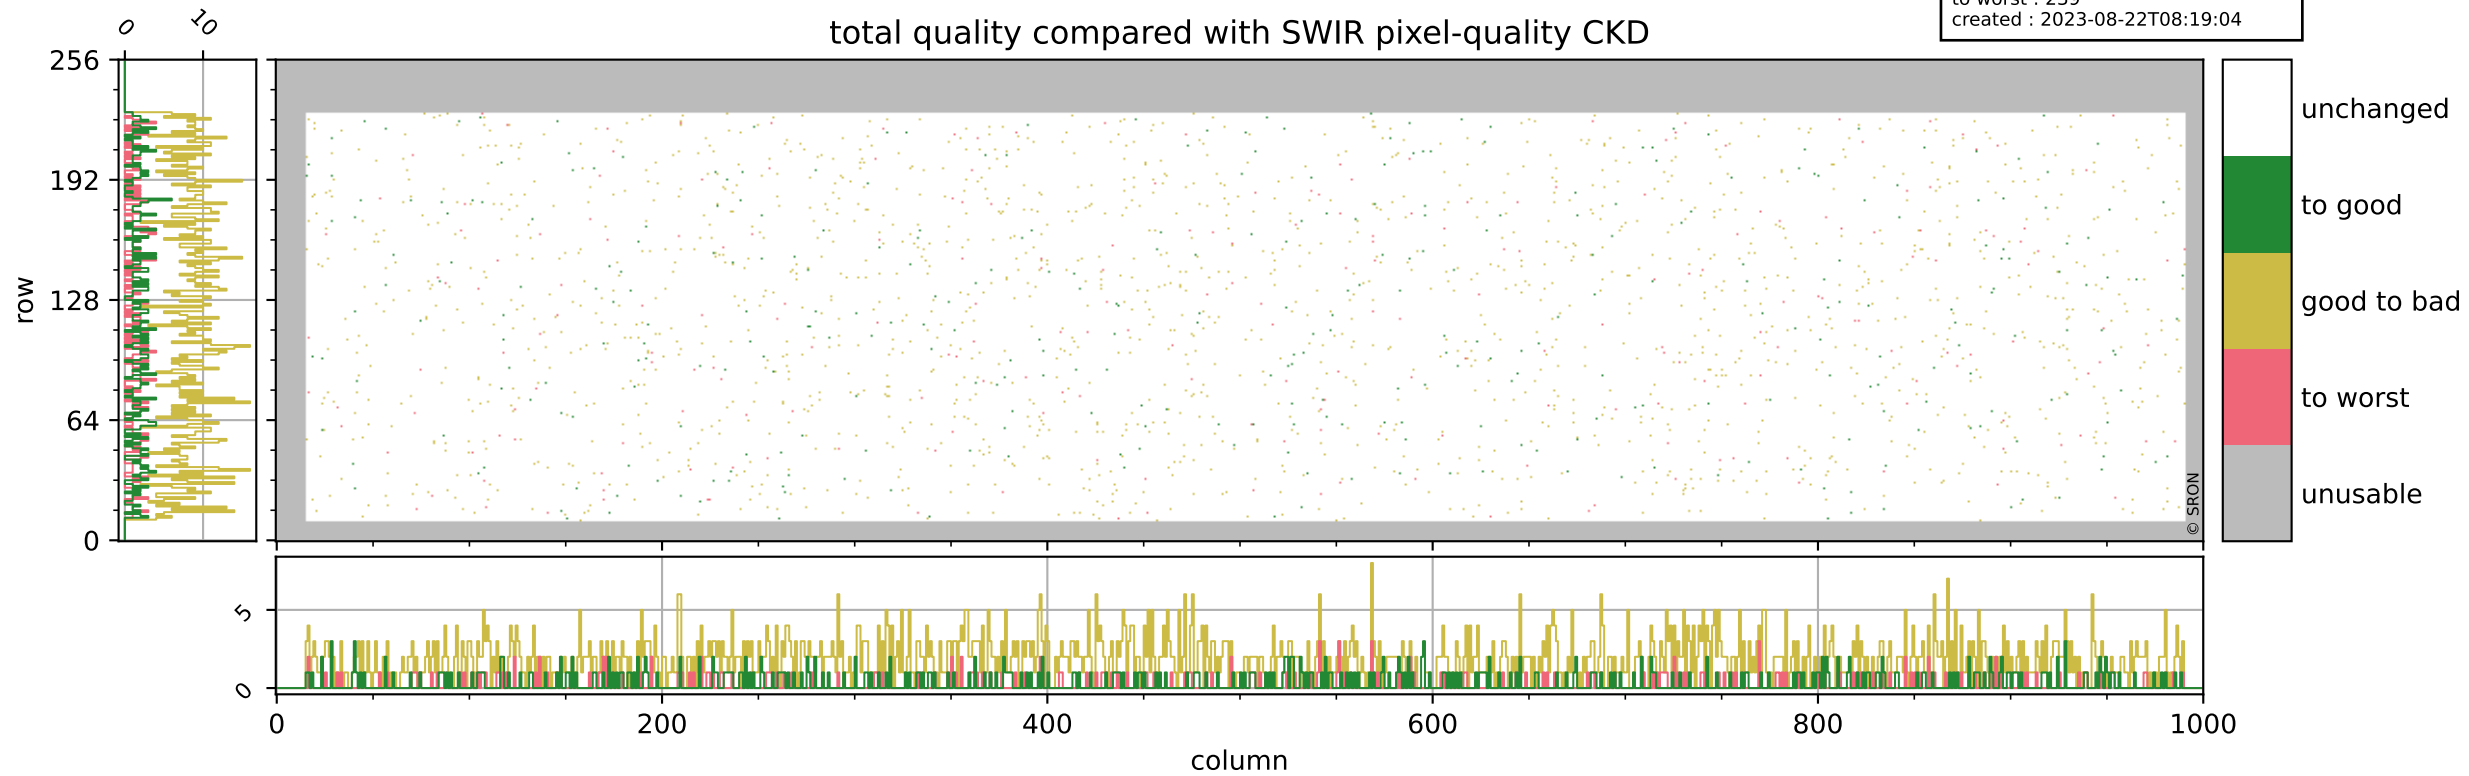

Tropomi SWIR pixel quality (official)

orbits : 19 in [17557, 17602]
coverage : 2021-03-04 / 2021-03-07
to good : 351
good to bad : 1591
to worst : 239
created : 2023-08-22T08:19:04

total quality compared with SWIR pixel-quality CKD