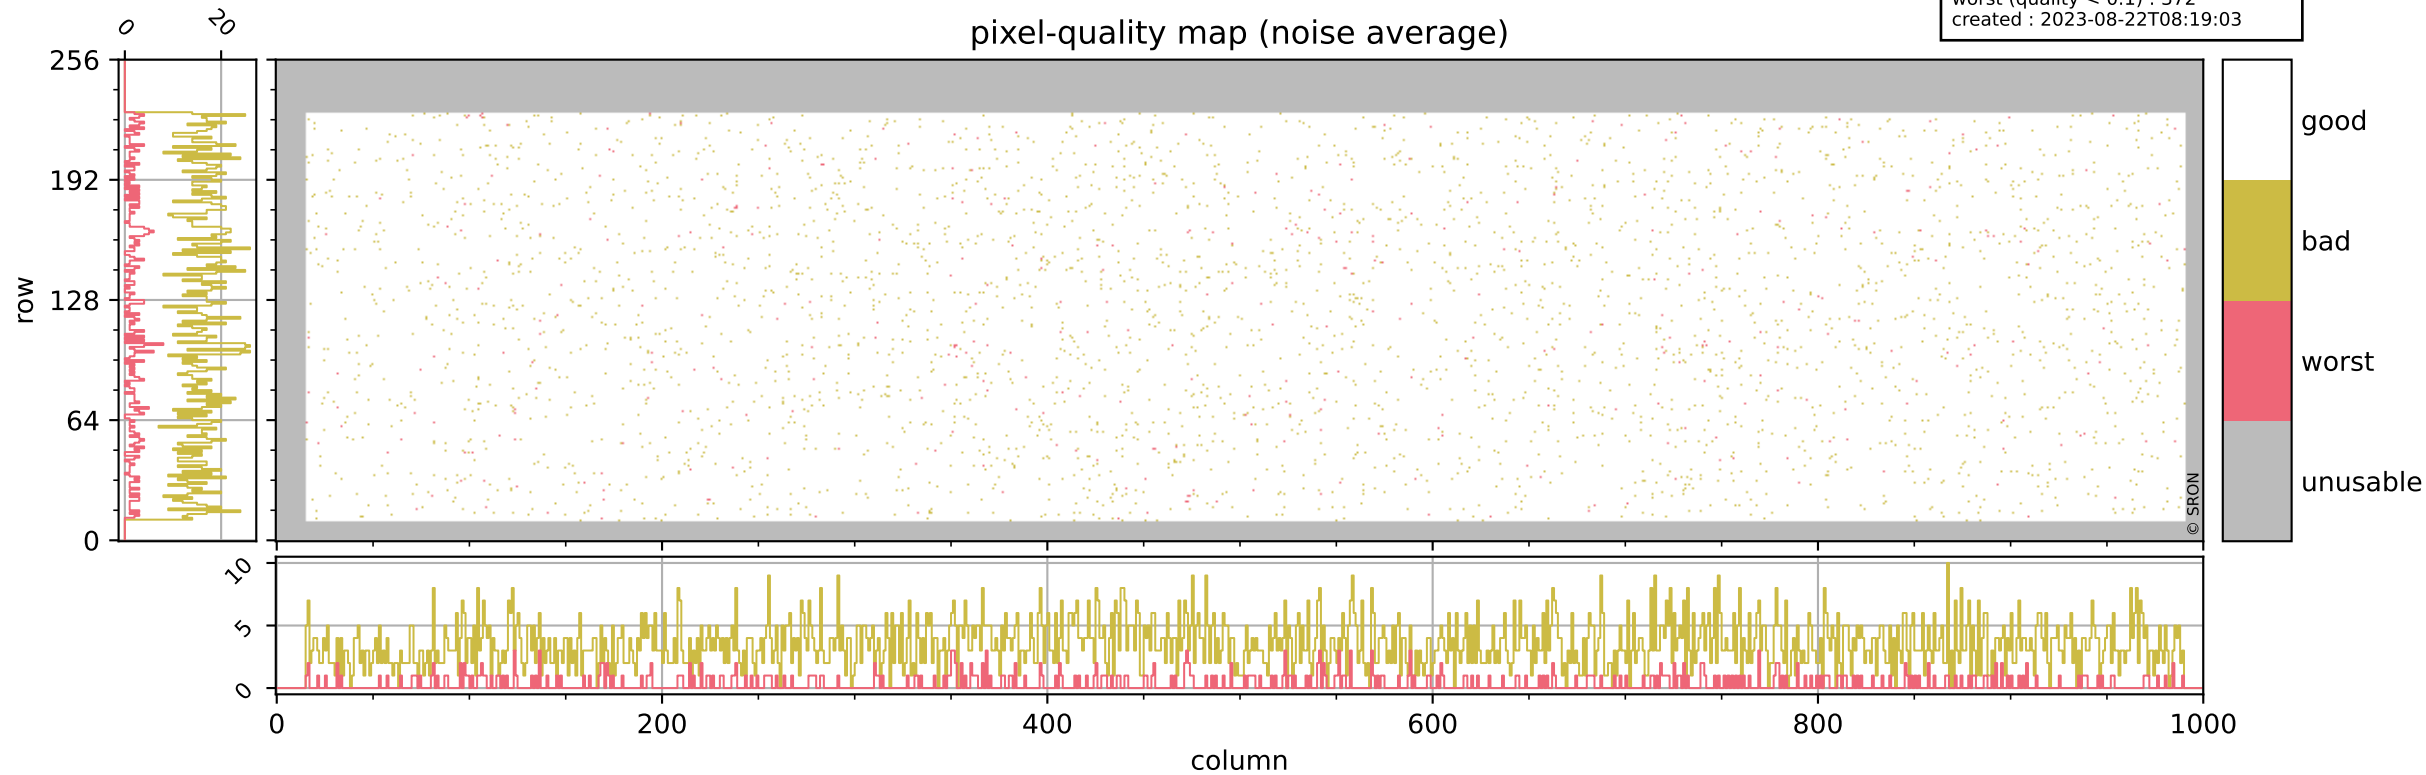

Tropomi SWIR pixel quality (official)

orbits : 19 in [17557, 17602]
coverage : 2021-03-04 / 2021-03-07
bad (quality < 0.8) : 3489
worst (quality < 0.1) : 372
created : 2023-08-22T08:19:03

pixel-quality map (noise average)