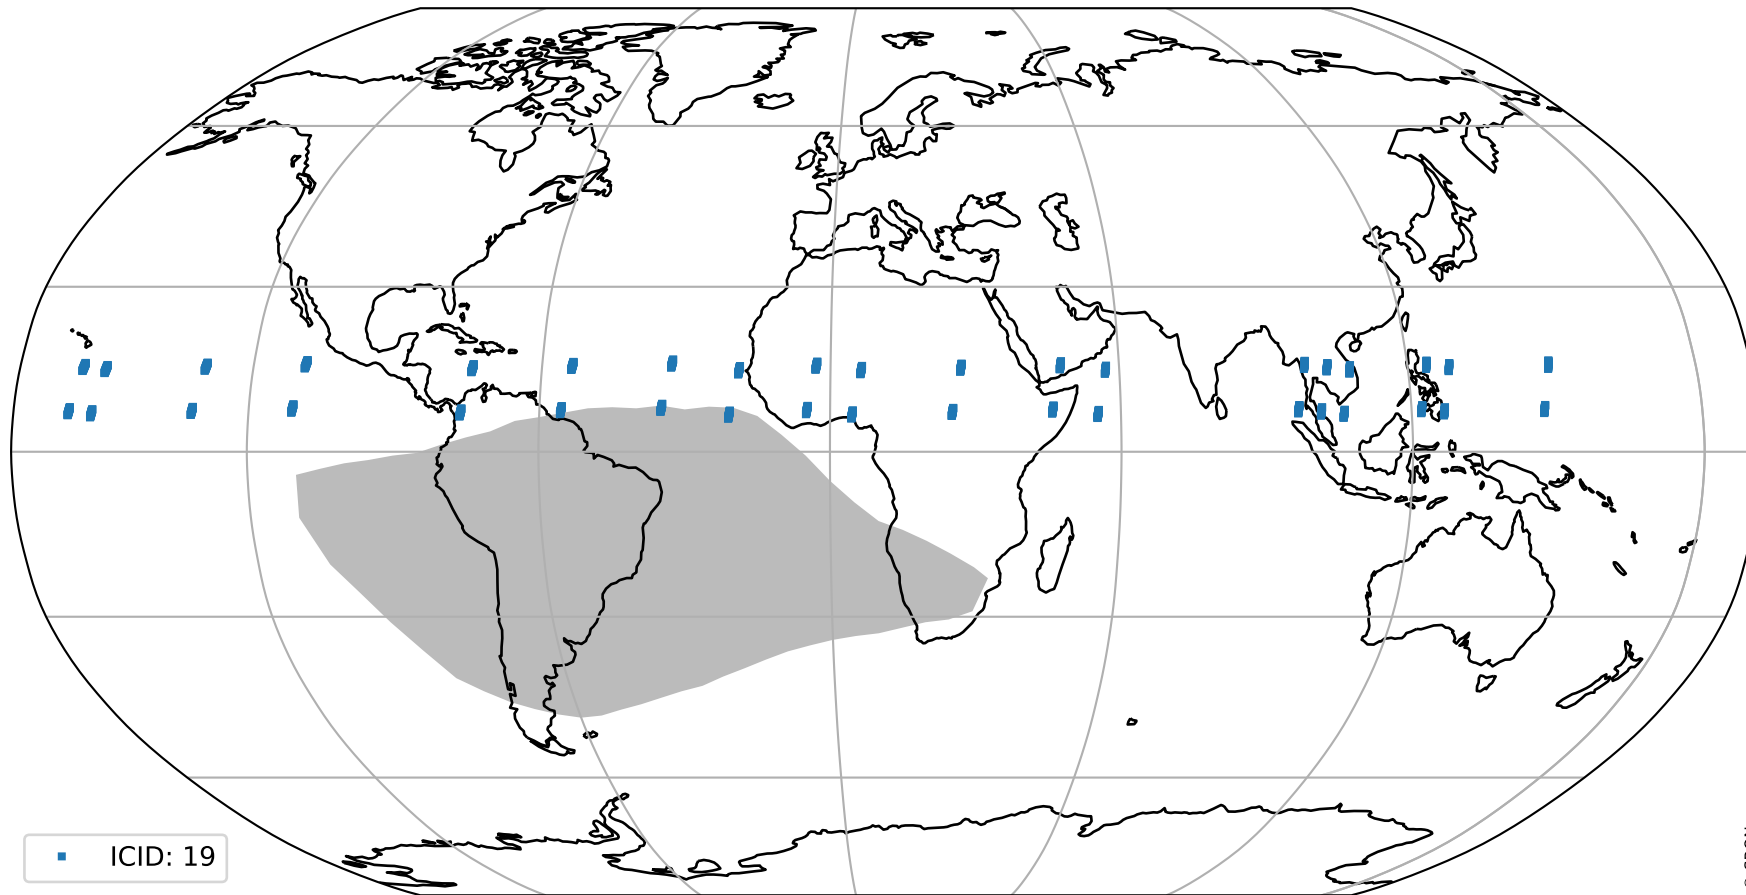

# Tropomi SWIR pixel quality (official)

orbits : 19 in [17557, 17602]  
coverage : 2021-03-04 / 2021-03-07  
created : 2023-08-22T08:19:04

## Histograms of pixel-quality

# Tropomi SWIR pixel quality (official) ground-tracks of Sentinel-5P

orbits : 19 in [17557, 17602]  
coverage : 2021-03-04 / 2021-03-07  
created : 2023-08-22T08:19:04