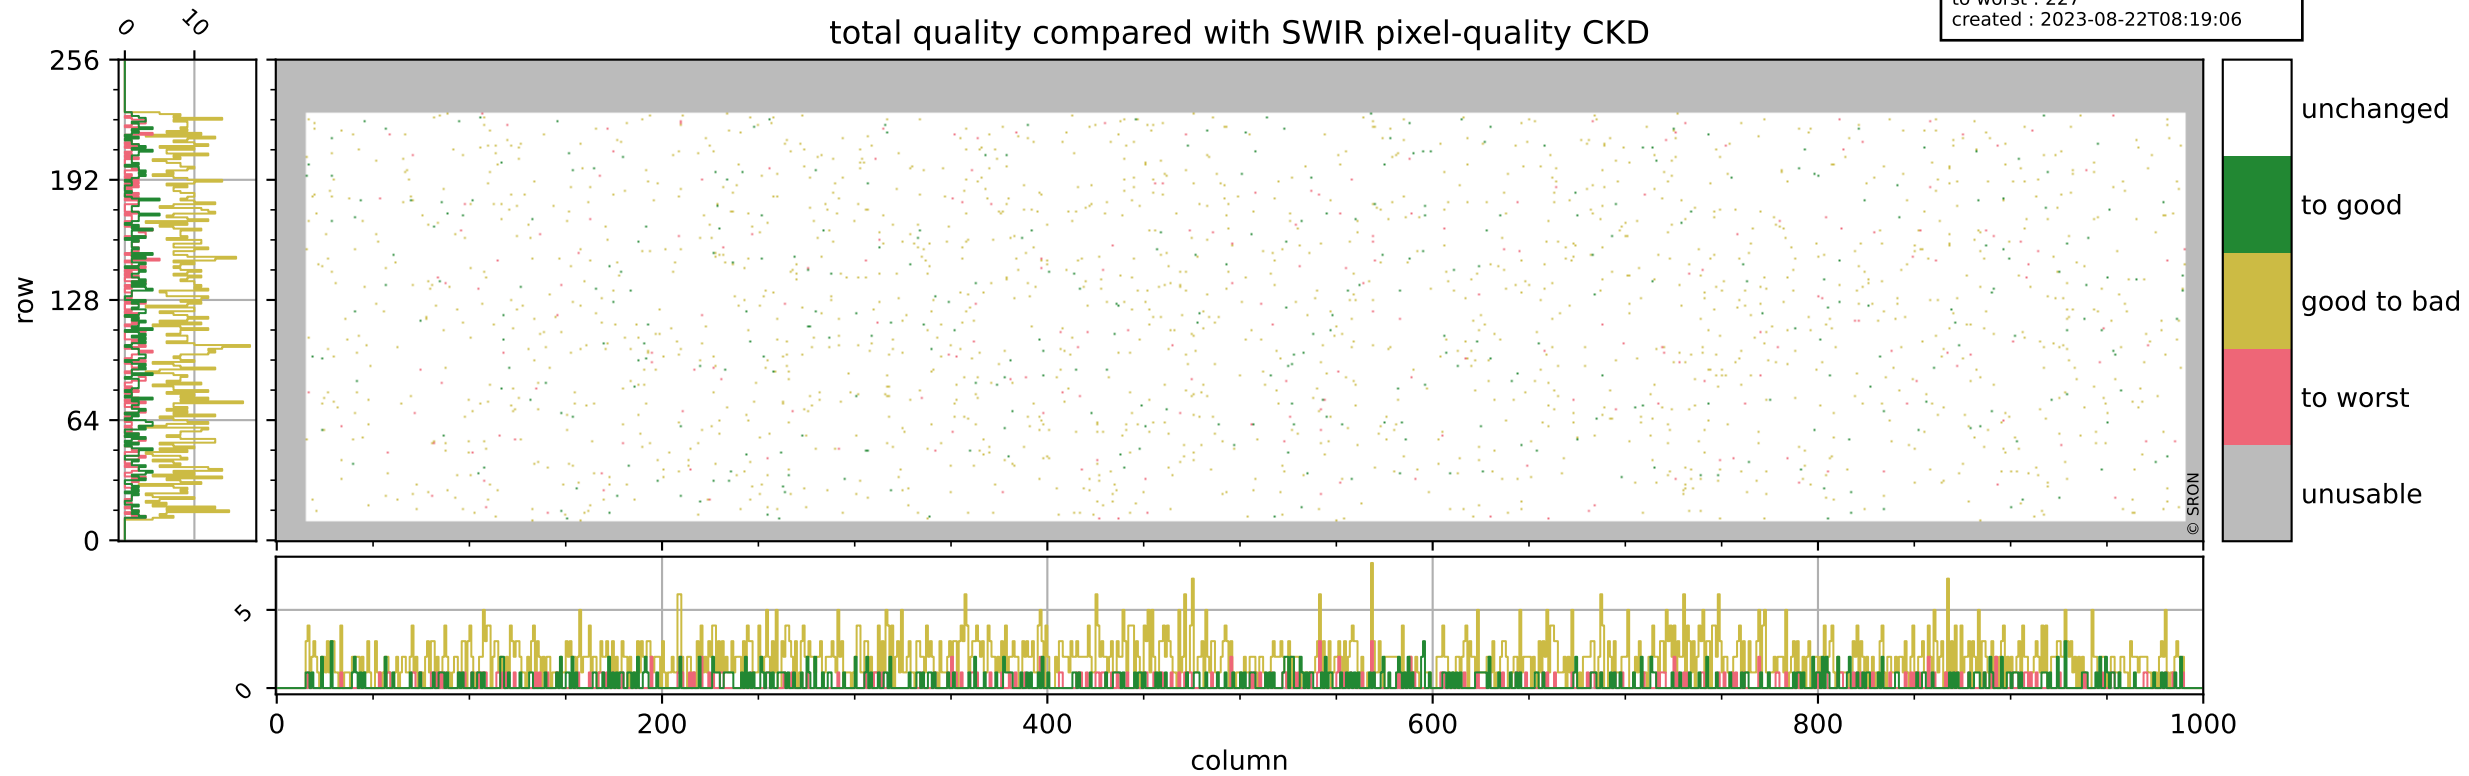

Tropomi SWIR pixel quality (official)

orbits : 19 in [17572, 17617]
coverage : 2021-03-05 / 2021-03-08
bad (quality < 0.8) : 293
worst (quality < 0.1) : 113
created : 2023-08-22T08:19:05

Tropomi SWIR pixel quality (official)

orbits : 19 in [17572, 17617]
coverage : 2021-03-05 / 2021-03-08
bad (quality < 0.8) : 3470
worst (quality < 0.1) : 357
created : 2023-08-22T08:19:06

pixel-quality map (noise average)

Tropomi SWIR pixel quality (official)

orbits : 19 in [17572, 17617]
coverage : 2021-03-05 / 2021-03-08
to good : 352
good to bad : 1590
to worst : 227
created : 2023-08-22T08:19:06

total quality compared with SWIR pixel-quality CKD

Tropomi SWIR pixel quality (official)

orbits : 19 in [17572, 17617]
coverage : 2021-03-05 / 2021-03-08
created : 2023-08-22T08:19:06

Histograms of pixel-quality

Tropomi SWIR pixel quality (official) ground-tracks of Sentinel-5P

orbits : 19 in [17572, 17617]
coverage : 2021-03-05 / 2021-03-08
created : 2023-08-22T08:19:07