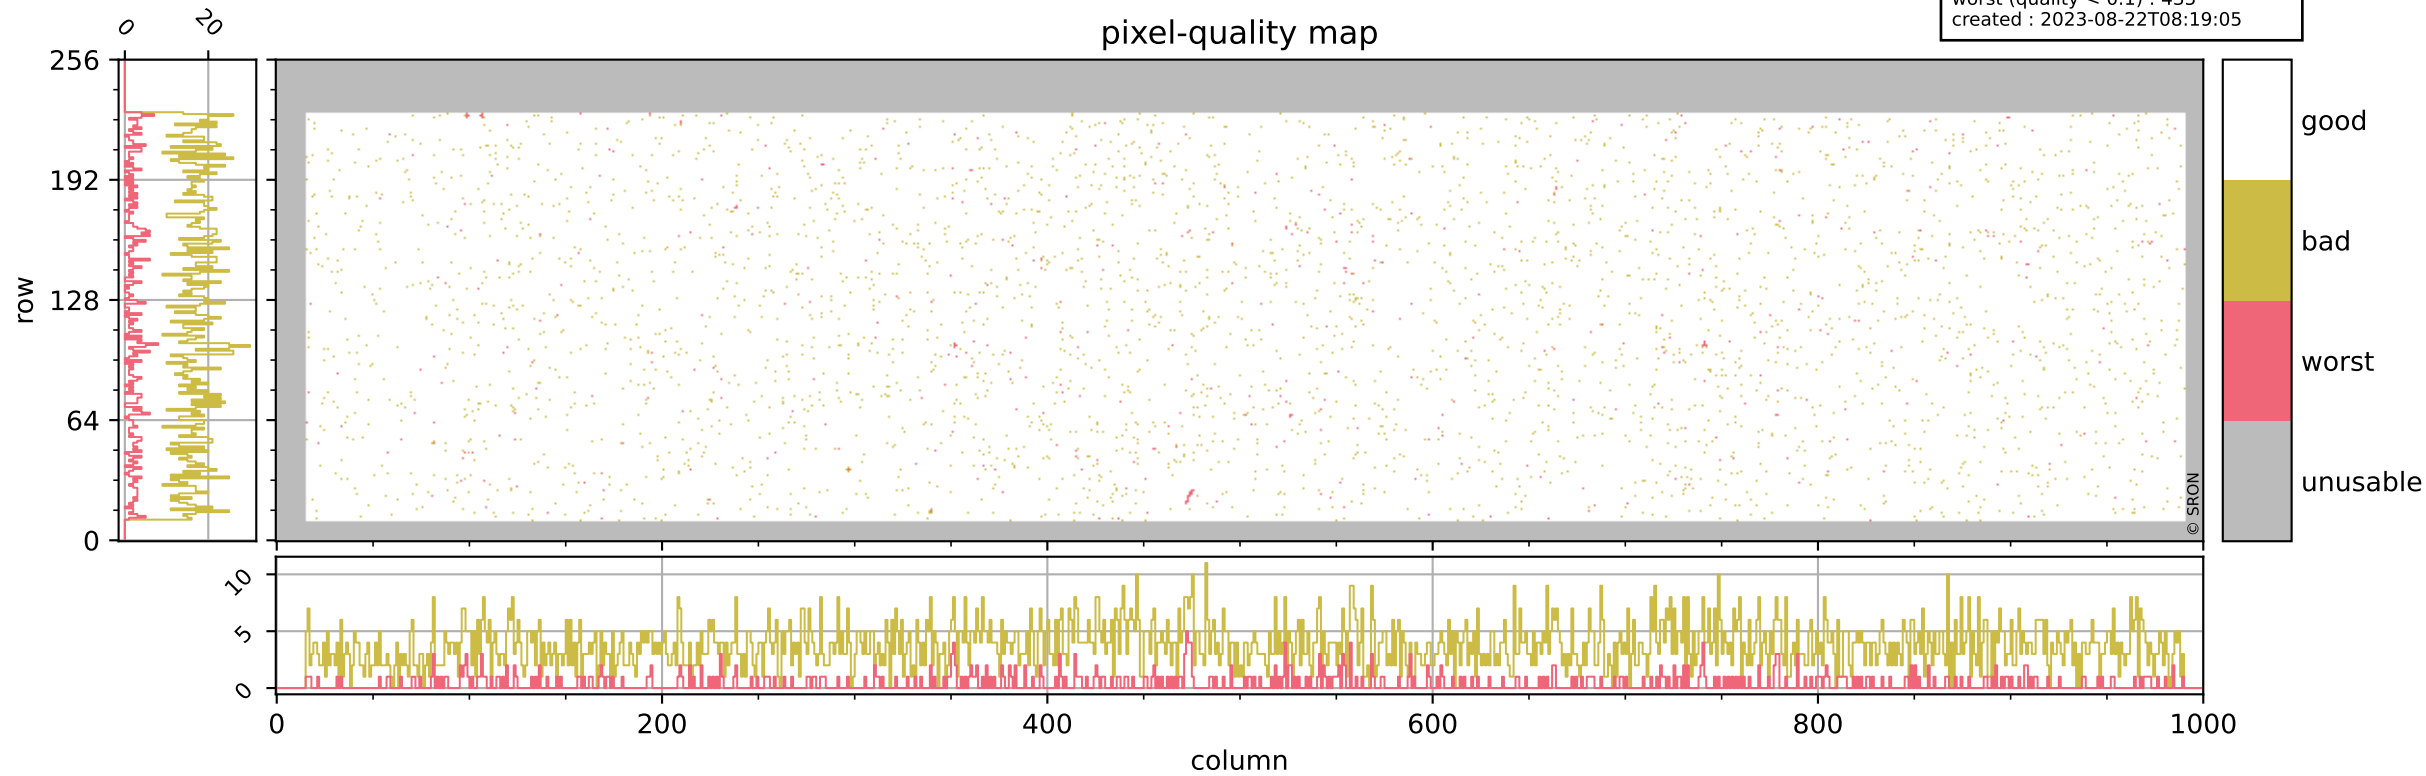

Tropomi SWIR pixel quality (official)

orbits : 19 in [17572, 17617]
coverage : 2021-03-05 / 2021-03-08
bad (quality < 0.8) : 3712
worst (quality < 0.1) : 435
created : 2023-08-22T08:19:05

pixel-quality map

Tropomi SWIR pixel quality (official)

orbits : 19 in [17572, 17617]
coverage : 2021-03-05 / 2021-03-08
bad (quality < 0.8) : 293
worst (quality < 0.1) : 113
created : 2023-08-22T08:19:05

Tropomi SWIR pixel quality (official)

orbits : 19 in [17572, 17617]
coverage : 2021-03-05 / 2021-03-08
bad (quality < 0.8) : 3470
worst (quality < 0.1) : 357
created : 2023-08-22T08:19:06

pixel-quality map (noise average)

Tropomi SWIR pixel quality (official)

orbits : 19 in [17572, 17617]
coverage : 2021-03-05 / 2021-03-08
created : 2023-08-22T08:19:06

Histograms of pixel-quality

Tropomi SWIR pixel quality (official) ground-tracks of Sentinel-5P

orbits : 19 in [17572, 17617]
coverage : 2021-03-05 / 2021-03-08
created : 2023-08-22T08:19:07