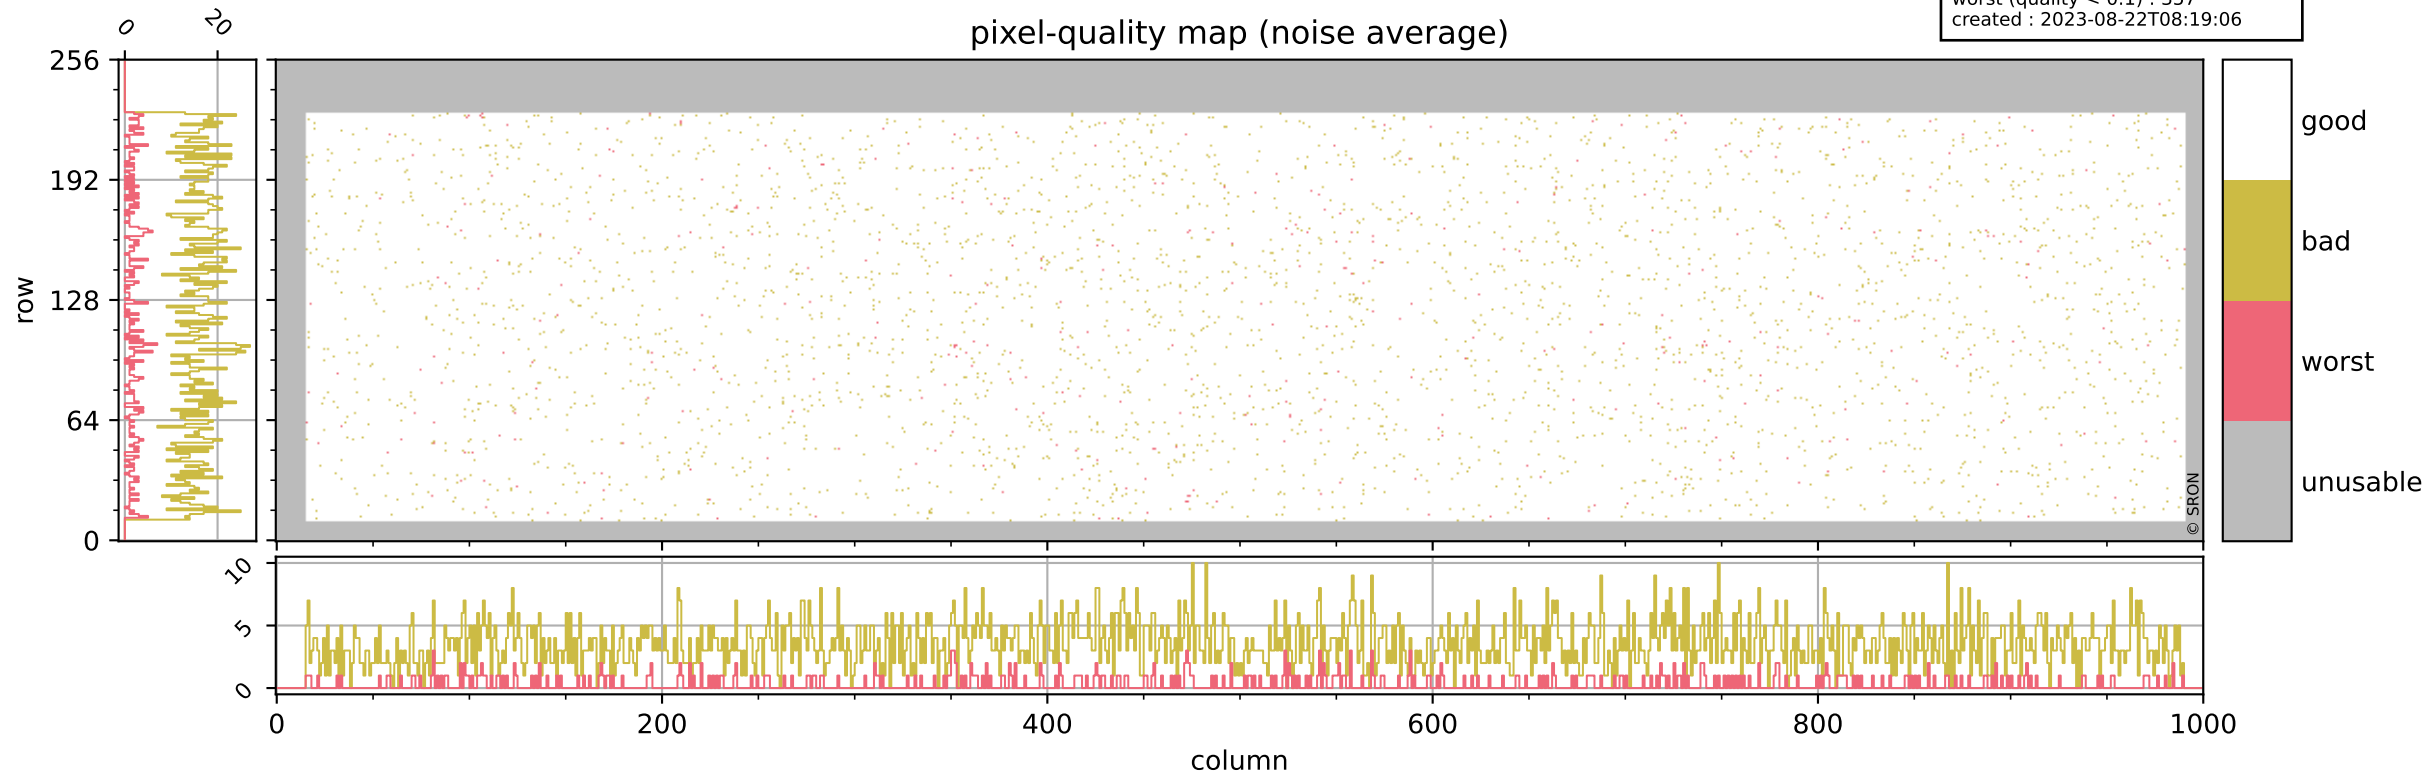

Tropomi SWIR pixel quality (official)

orbits : 19 in [17572, 17617]
coverage : 2021-03-05 / 2021-03-08
bad (quality < 0.8) : 293
worst (quality < 0.1) : 113
created : 2023-08-22T08:19:05

Tropomi SWIR pixel quality (official)

orbits : 19 in [17572, 17617]
coverage : 2021-03-05 / 2021-03-08
bad (quality < 0.8) : 3470
worst (quality < 0.1) : 357
created : 2023-08-22T08:19:06

pixel-quality map (noise average)

Tropomi SWIR pixel quality (official)

orbits : 19 in [17572, 17617]
coverage : 2021-03-05 / 2021-03-08
to good : 352
good to bad : 1590
to worst : 227
created : 2023-08-22T08:19:06

total quality compared with SWIR pixel-quality CKD

Tropomi SWIR pixel quality (official)

orbits : 19 in [17572, 17617]
coverage : 2021-03-05 / 2021-03-08
created : 2023-08-22T08:19:06

Histograms of pixel-quality

Tropomi SWIR pixel quality (official) ground-tracks of Sentinel-5P

orbits : 19 in [17572, 17617]
coverage : 2021-03-05 / 2021-03-08
created : 2023-08-22T08:19:07