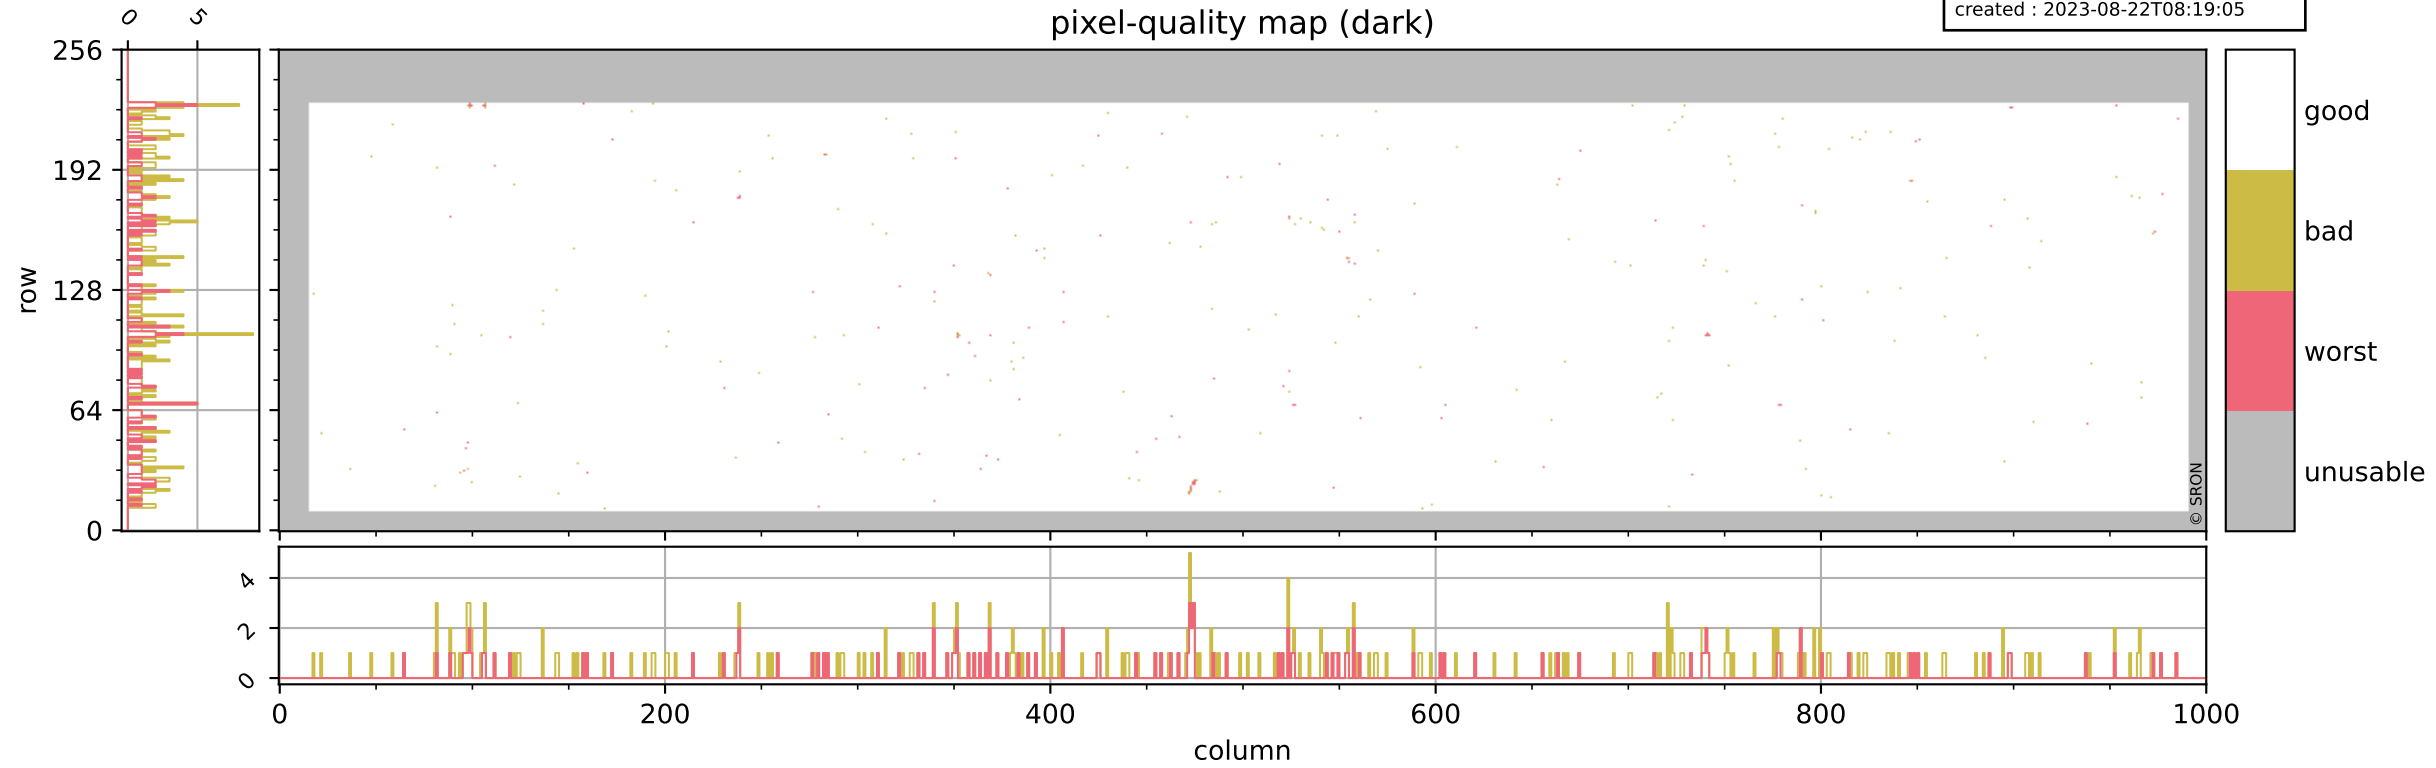

Tropomi SWIR pixel quality (official)

orbits : 19 in [17572, 17617]
coverage : 2021-03-05 / 2021-03-08
bad (quality < 0.8) : 3712
worst (quality < 0.1) : 435
created : 2023-08-22T08:19:05

pixel-quality map

Tropomi SWIR pixel quality (official)

orbits : 19 in [17572, 17617]
coverage : 2021-03-05 / 2021-03-08
bad (quality < 0.8) : 293
worst (quality < 0.1) : 113
created : 2023-08-22T08:19:05

Tropomi SWIR pixel quality (official)

orbits : 19 in [17572, 17617]
coverage : 2021-03-05 / 2021-03-08
bad (quality < 0.8) : 3470
worst (quality < 0.1) : 357
created : 2023-08-22T08:19:06

pixel-quality map (noise average)

Tropomi SWIR pixel quality (official)

orbits : 19 in [17572, 17617]
coverage : 2021-03-05 / 2021-03-08
to good : 352
good to bad : 1590
to worst : 227
created : 2023-08-22T08:19:06

total quality compared with SWIR pixel-quality CKD

Tropomi SWIR pixel quality (official)