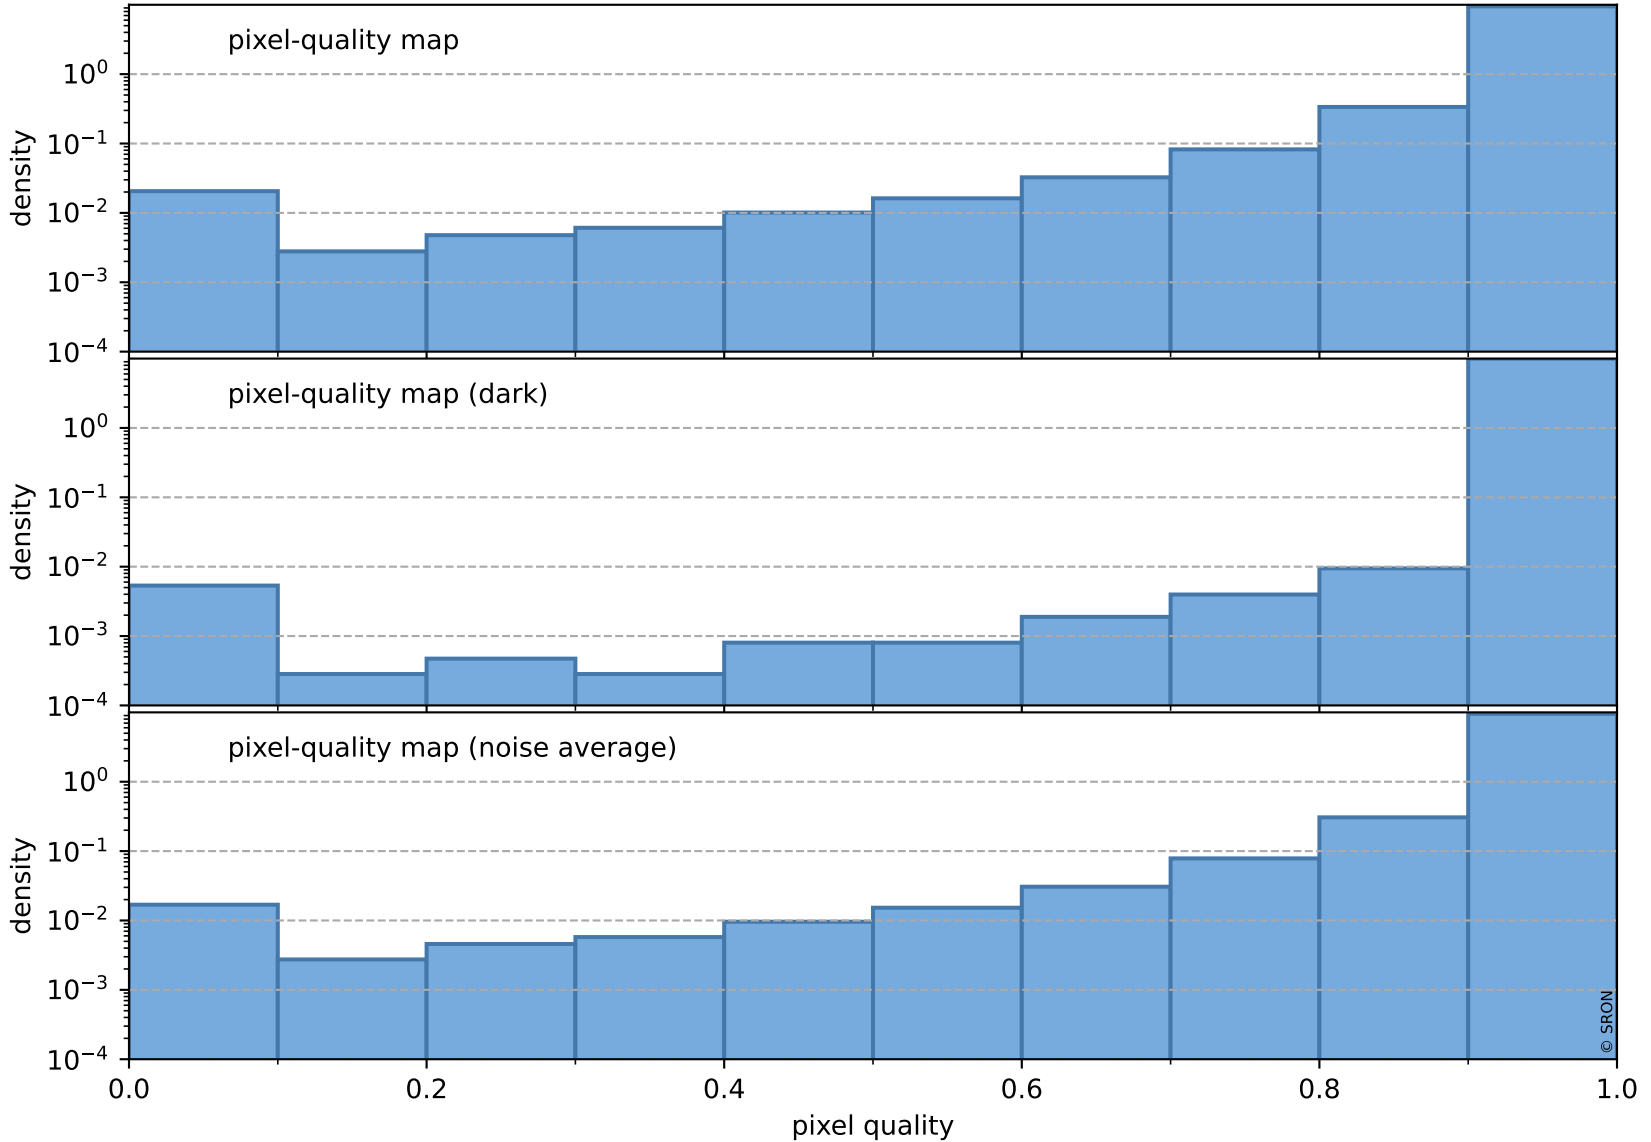

orbits : 19 in [17572, 17617]
coverage : 2021-03-05 / 2021-03-08
to good : 352
good to bad : 1590
to worst : 227
created : 2023-08-22T08:19:06

total quality compared with SWIR pixel-quality CKD

Tropomi SWIR pixel quality (official)

orbits : 19 in [17572, 17617]
coverage : 2021-03-05 / 2021-03-08
created : 2023-08-22T08:19:06

Histograms of pixel-quality

Tropomi SWIR pixel quality (official) ground-tracks of Sentinel-5P

orbits : 19 in [17572, 17617]
coverage : 2021-03-05 / 2021-03-08
created : 2023-08-22T08:19:07

Tropomi SWIR pixel quality (official)

orbits : [2827, 17617]
coverage : 2018-04-30 / 2021-03-08
created : 2023-08-22T08:19:07

trend of pixel quality & temperatures