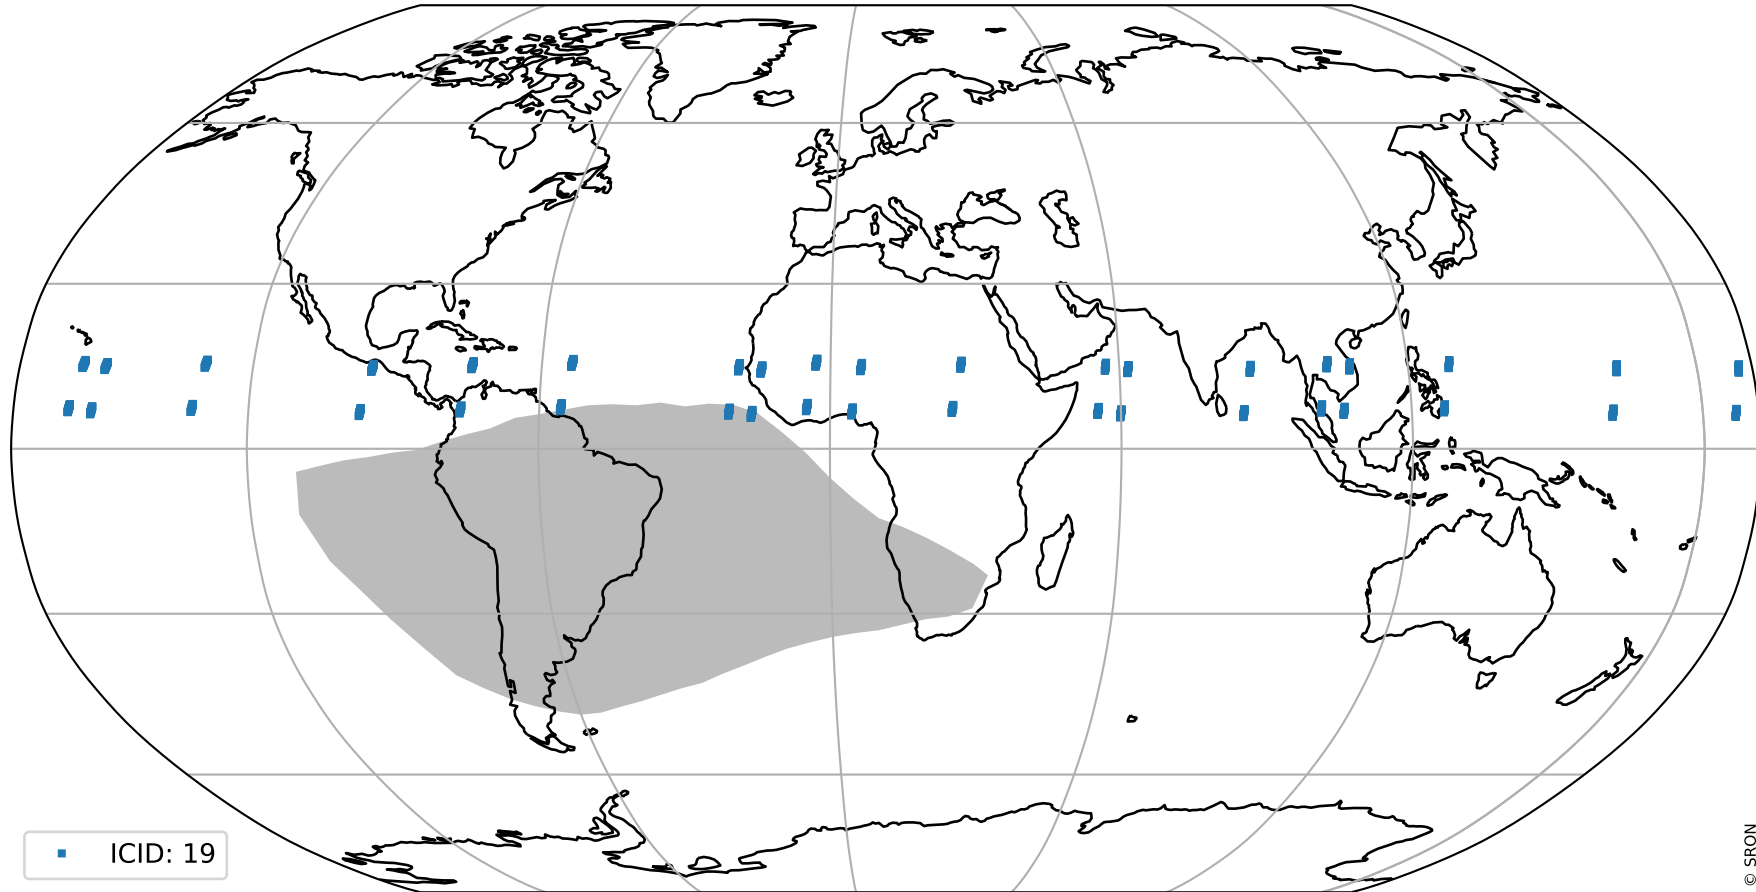

orbits : 19 in [17572, 17617]
coverage : 2021-03-05 / 2021-03-08
bad (quality < 0.8) : 3470
worst (quality < 0.1) : 357
created : 2023-08-22T08:19:06

pixel-quality map (noise average)

Tropomi SWIR pixel quality (official)

orbits : 19 in [17572, 17617]
coverage : 2021-03-05 / 2021-03-08
to good : 352
good to bad : 1590
to worst : 227
created : 2023-08-22T08:19:06

total quality compared with SWIR pixel-quality CKD

Tropomi SWIR pixel quality (official)

orbits : 19 in [17572, 17617]
coverage : 2021-03-05 / 2021-03-08
created : 2023-08-22T08:19:06

Histograms of pixel-quality

Tropomi SWIR pixel quality (official) ground-tracks of Sentinel-5P

orbits : 19 in [17572, 17617]
coverage : 2021-03-05 / 2021-03-08
created : 2023-08-22T08:19:07

Tropomi SWIR pixel quality (official)

orbits : [2827, 17617]
coverage : 2018-04-30 / 2021-03-08
created : 2023-08-22T08:19:07

trend of pixel quality & temperatures