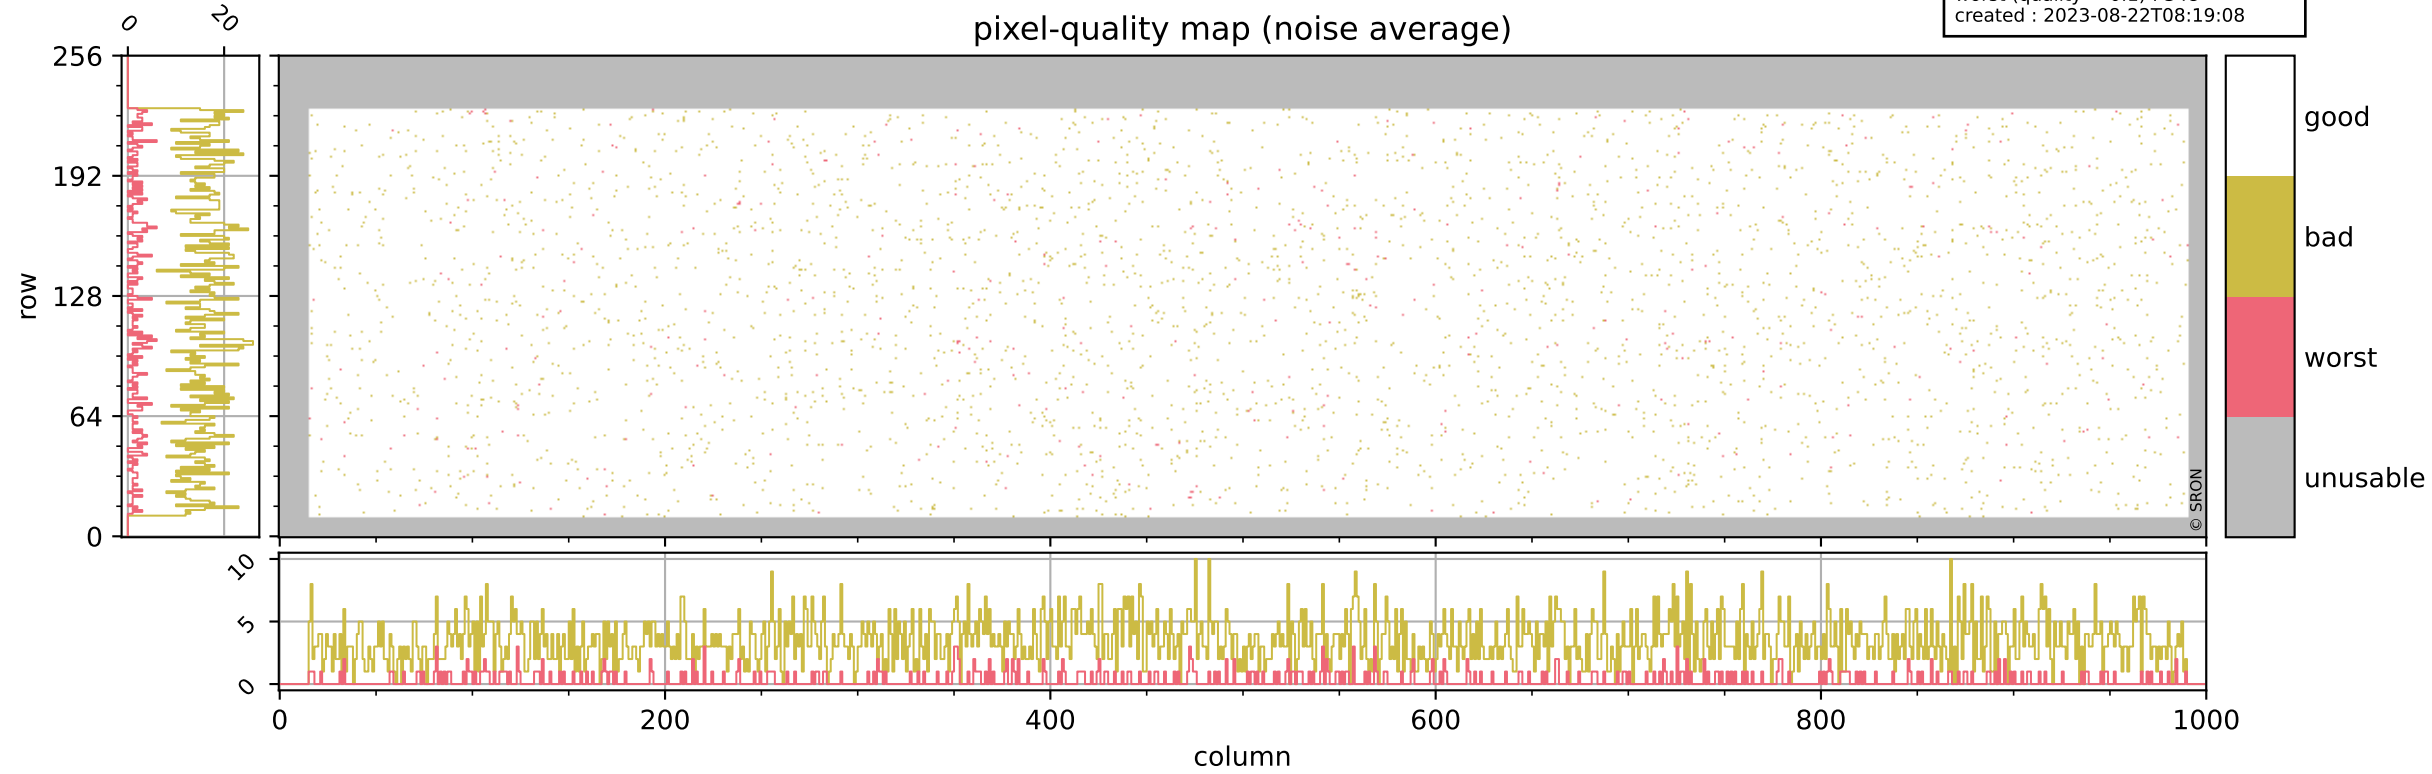

Tropomi SWIR pixel quality (official)

orbits : 18 in [17587, 17632]
coverage : 2021-03-06 / 2021-03-09
bad (quality < 0.8) : 3437
worst (quality < 0.1) : 348
created : 2023-08-22T08:19:08

pixel-quality map (noise average)