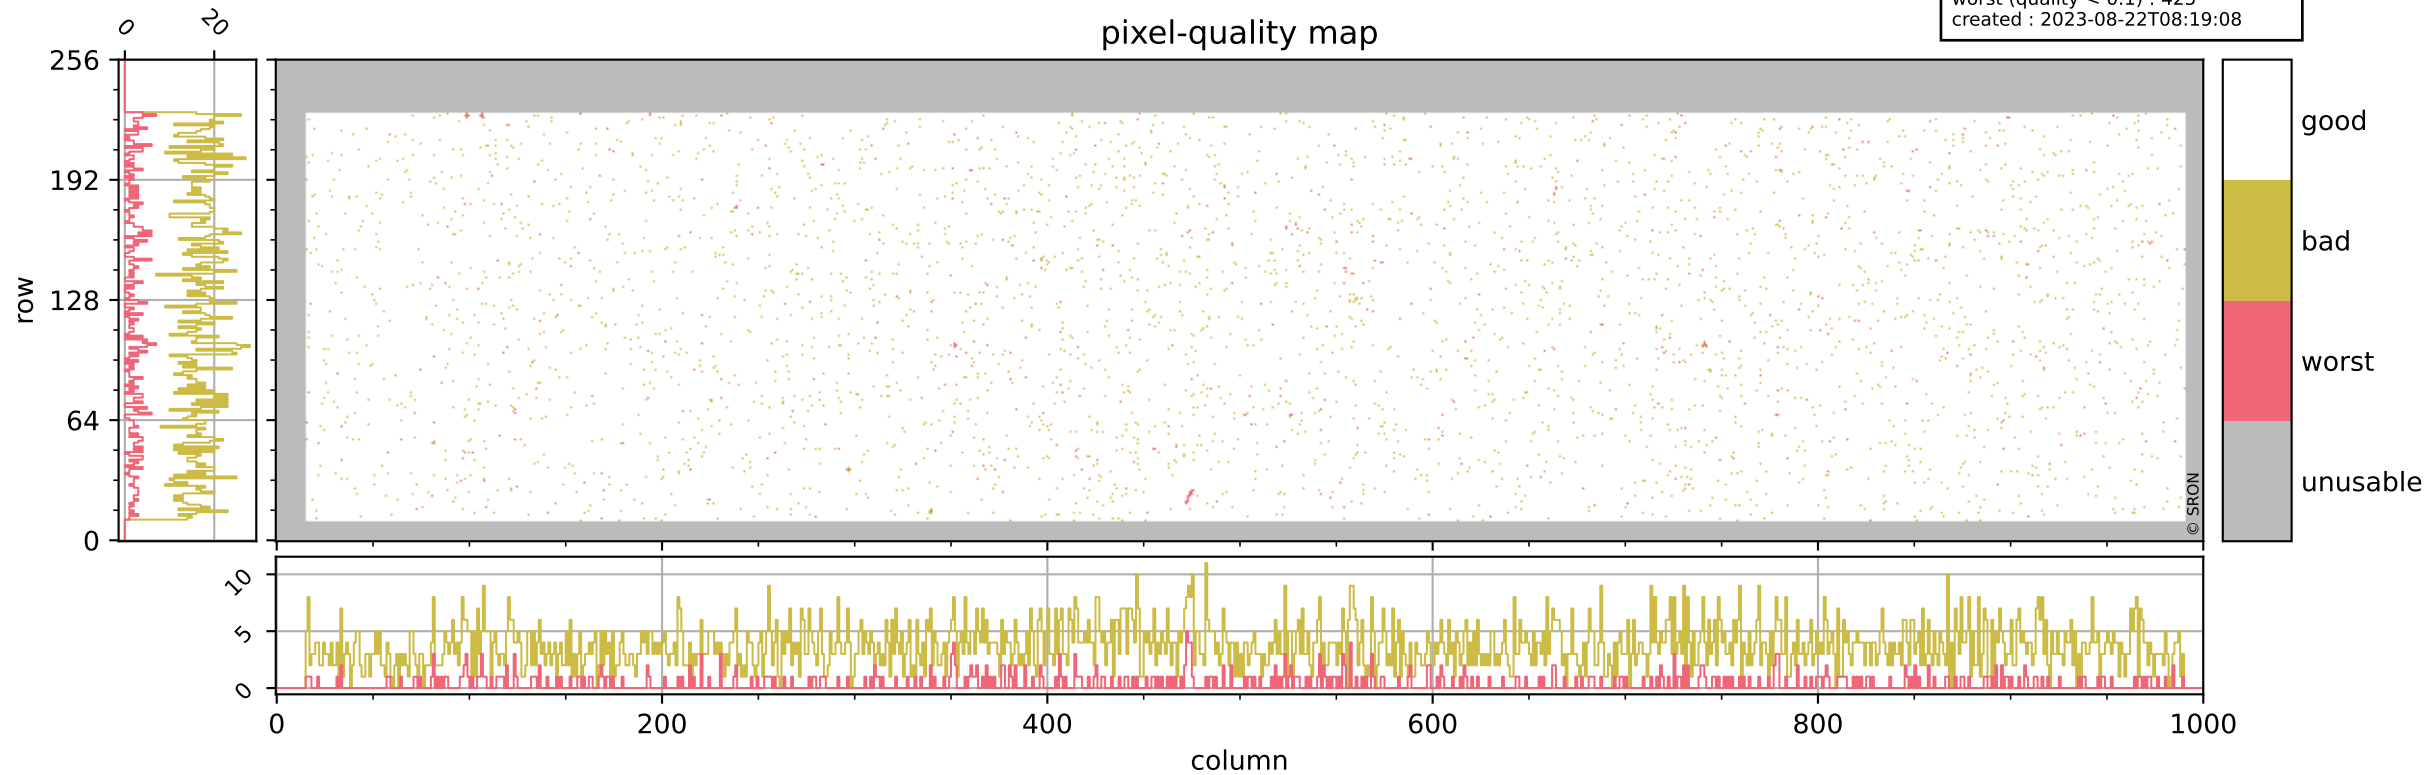

# Tropomi SWIR pixel quality (official)

orbits : 18 in [17587, 17632]  
coverage : 2021-03-06 / 2021-03-09  
bad (quality < 0.8) : 3677  
worst (quality < 0.1) : 425  
created : 2023-08-22T08:19:08

## pixel-quality map

# Tropomi SWIR pixel quality (official)

orbits : 18 in [17587, 17632]  
coverage : 2021-03-06 / 2021-03-09  
bad (quality < 0.8) : 292  
worst (quality < 0.1) : 113  
created : 2023-08-22T08:19:08

## pixel-quality map (dark)