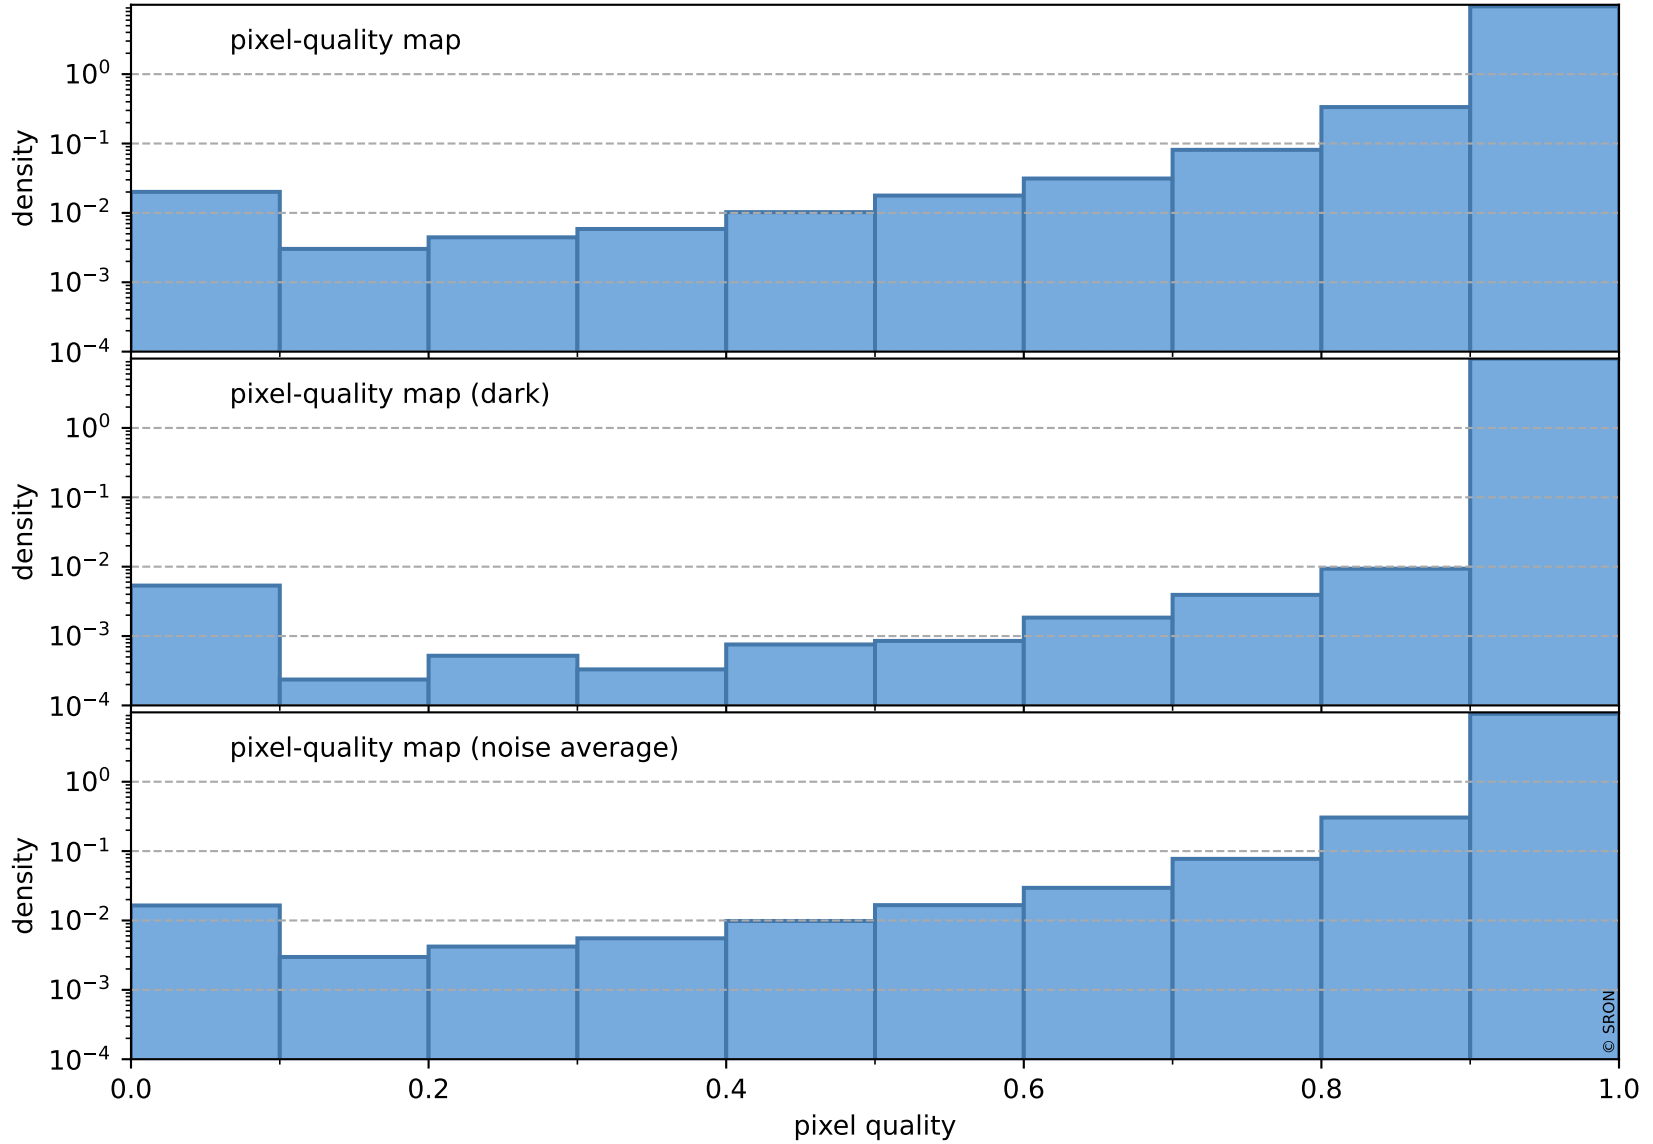

Tropomi SWIR pixel quality (official)

orbits : 18 in [17587, 17632]
coverage : 2021-03-06 / 2021-03-09
created : 2023-08-22T08:19:09

Histograms of pixel-quality