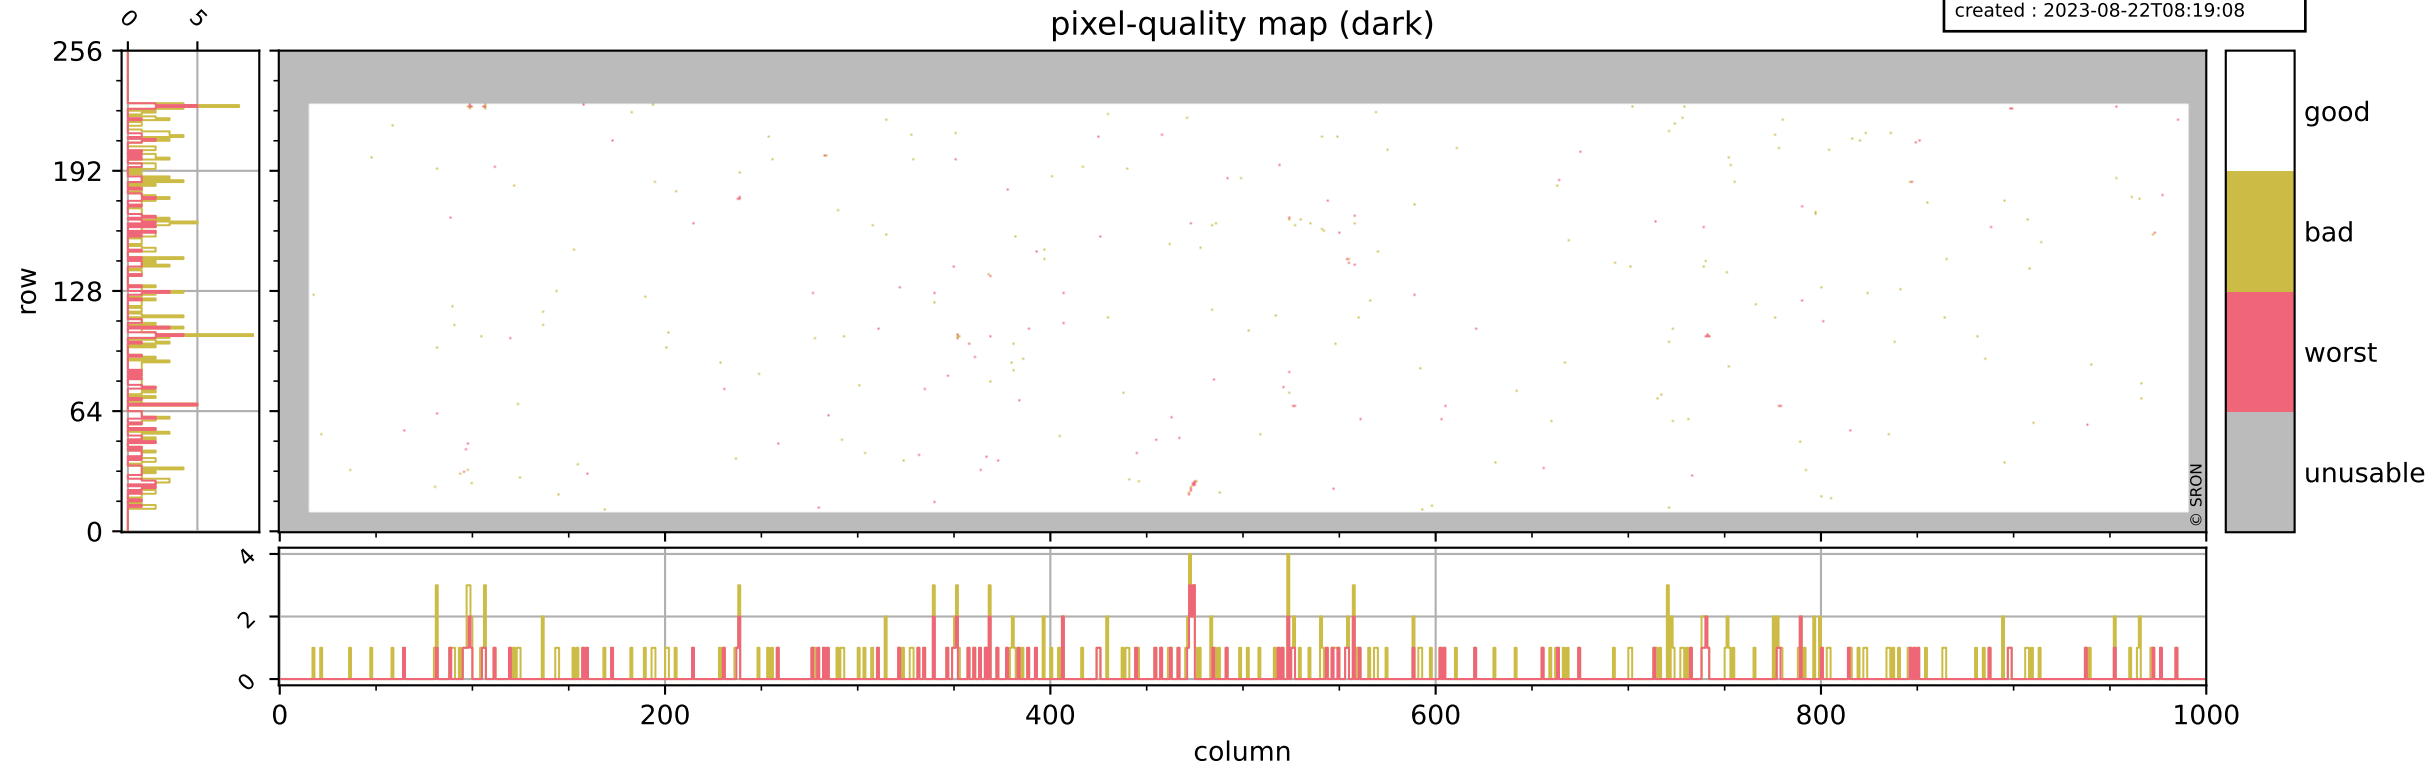

# Tropomi SWIR pixel quality (official)

orbits : 18 in [17587, 17632]  
coverage : 2021-03-06 / 2021-03-09  
bad (quality < 0.8) : 3677  
worst (quality < 0.1) : 425  
created : 2023-08-22T08:19:08

## pixel-quality map

# Tropomi SWIR pixel quality (official)

orbits : 18 in [17587, 17632]  
coverage : 2021-03-06 / 2021-03-09  
bad (quality < 0.8) : 292  
worst (quality < 0.1) : 113  
created : 2023-08-22T08:19:08

## pixel-quality map (dark)