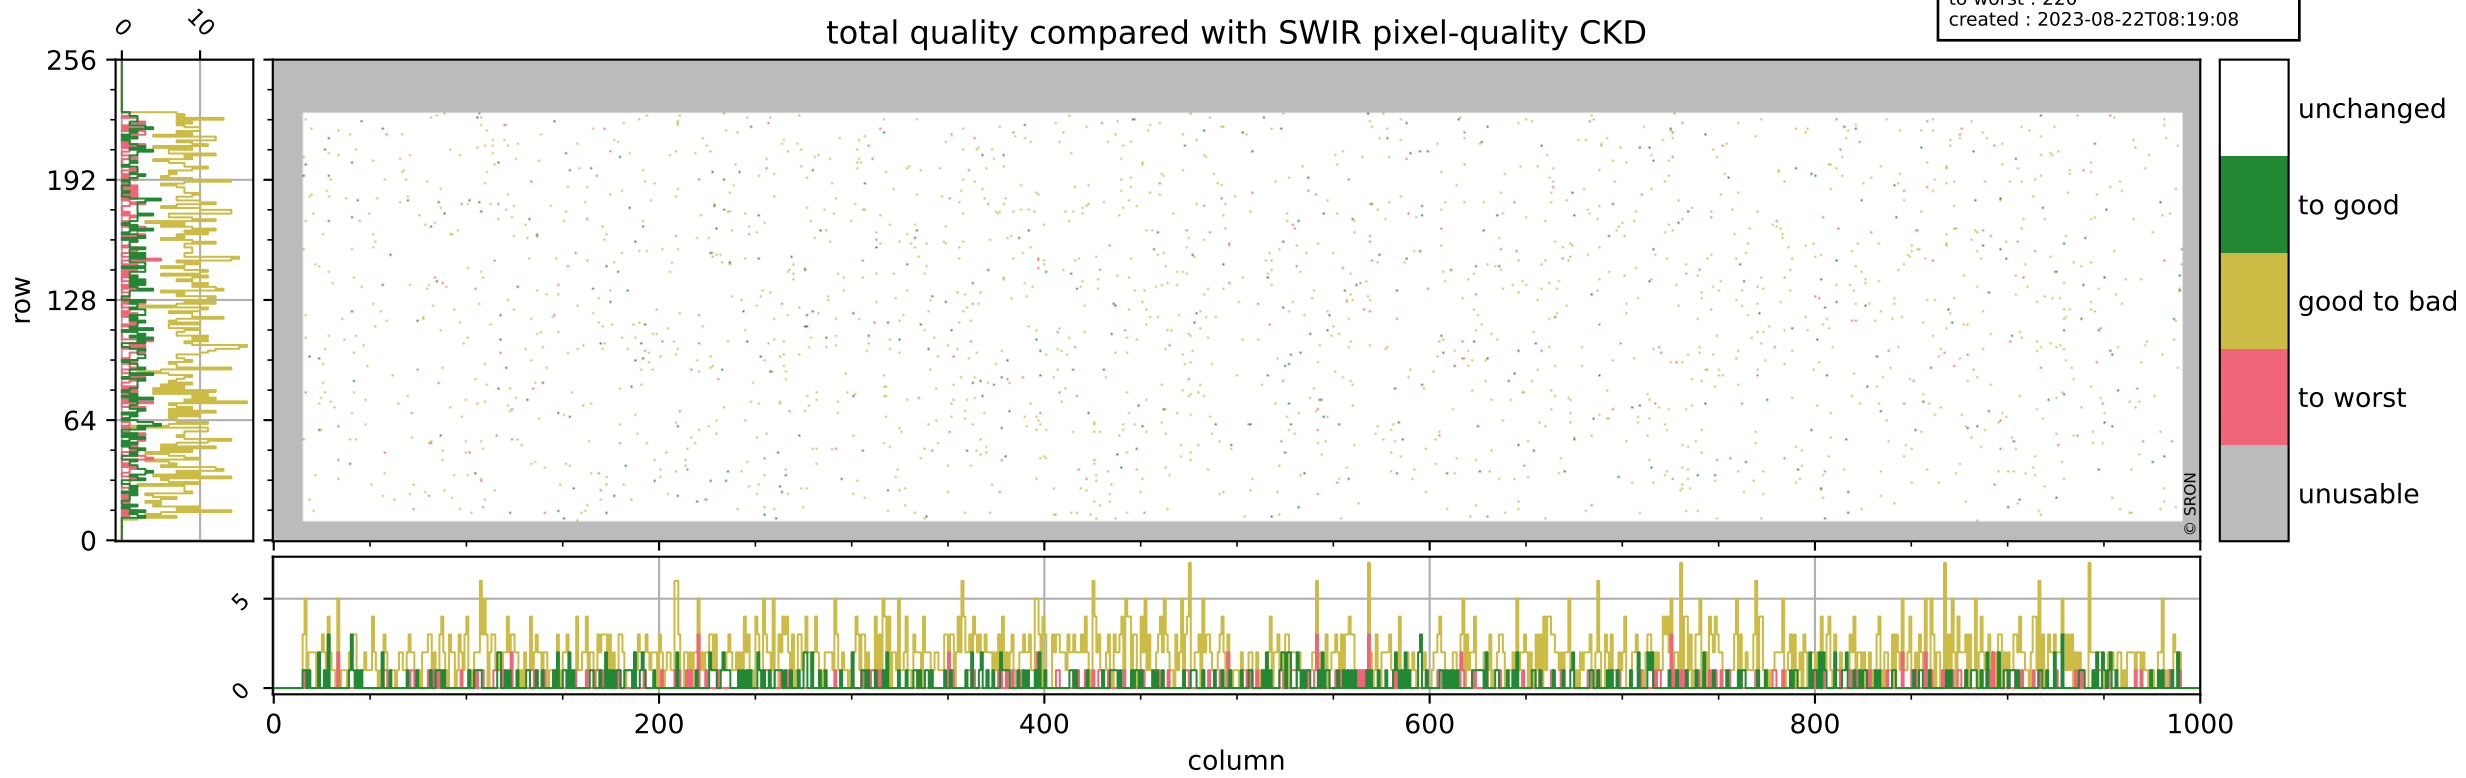

Tropomi SWIR pixel quality (official)

orbits : 18 in [17587, 17632]
coverage : 2021-03-06 / 2021-03-09
to good : 353
good to bad : 1564
to worst : 220
created : 2023-08-22T08:19:08

total quality compared with SWIR pixel-quality CKD