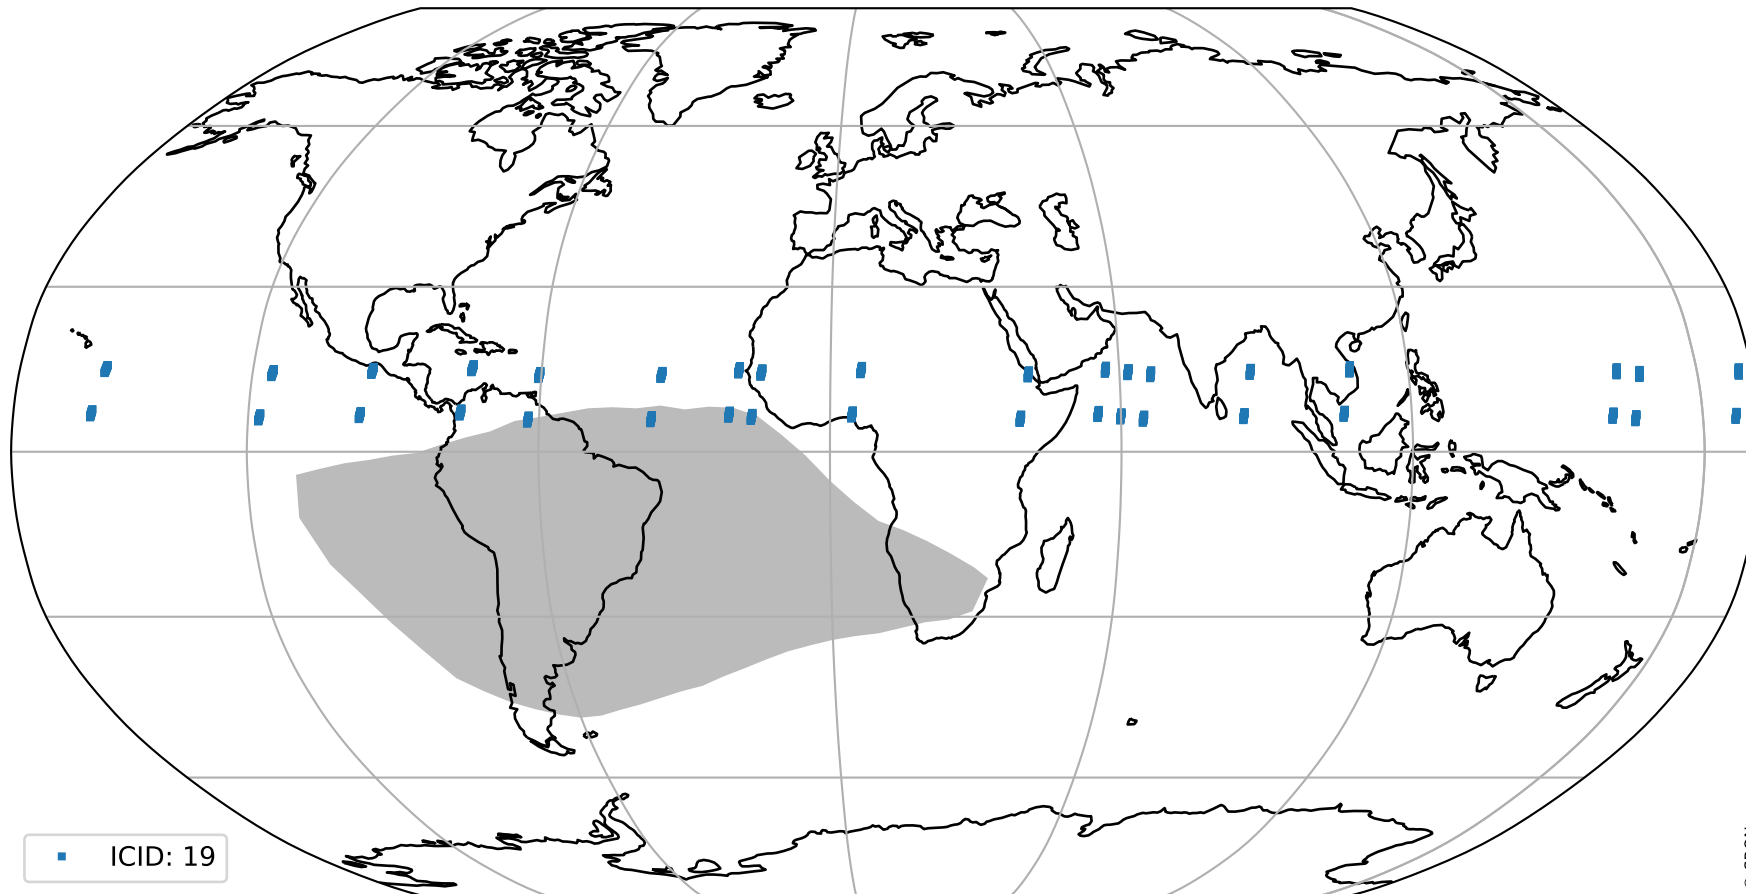

# Tropomi SWIR pixel quality (official)

orbits : 18 in [17587, 17632]  
coverage : 2021-03-06 / 2021-03-09  
created : 2023-08-22T08:19:09

## Histograms of pixel-quality

# Tropomi SWIR pixel quality (official) ground-tracks of Sentinel-5P

orbits : 18 in [17587, 17632]  
coverage : 2021-03-06 / 2021-03-09  
created : 2023-08-22T08:19:09