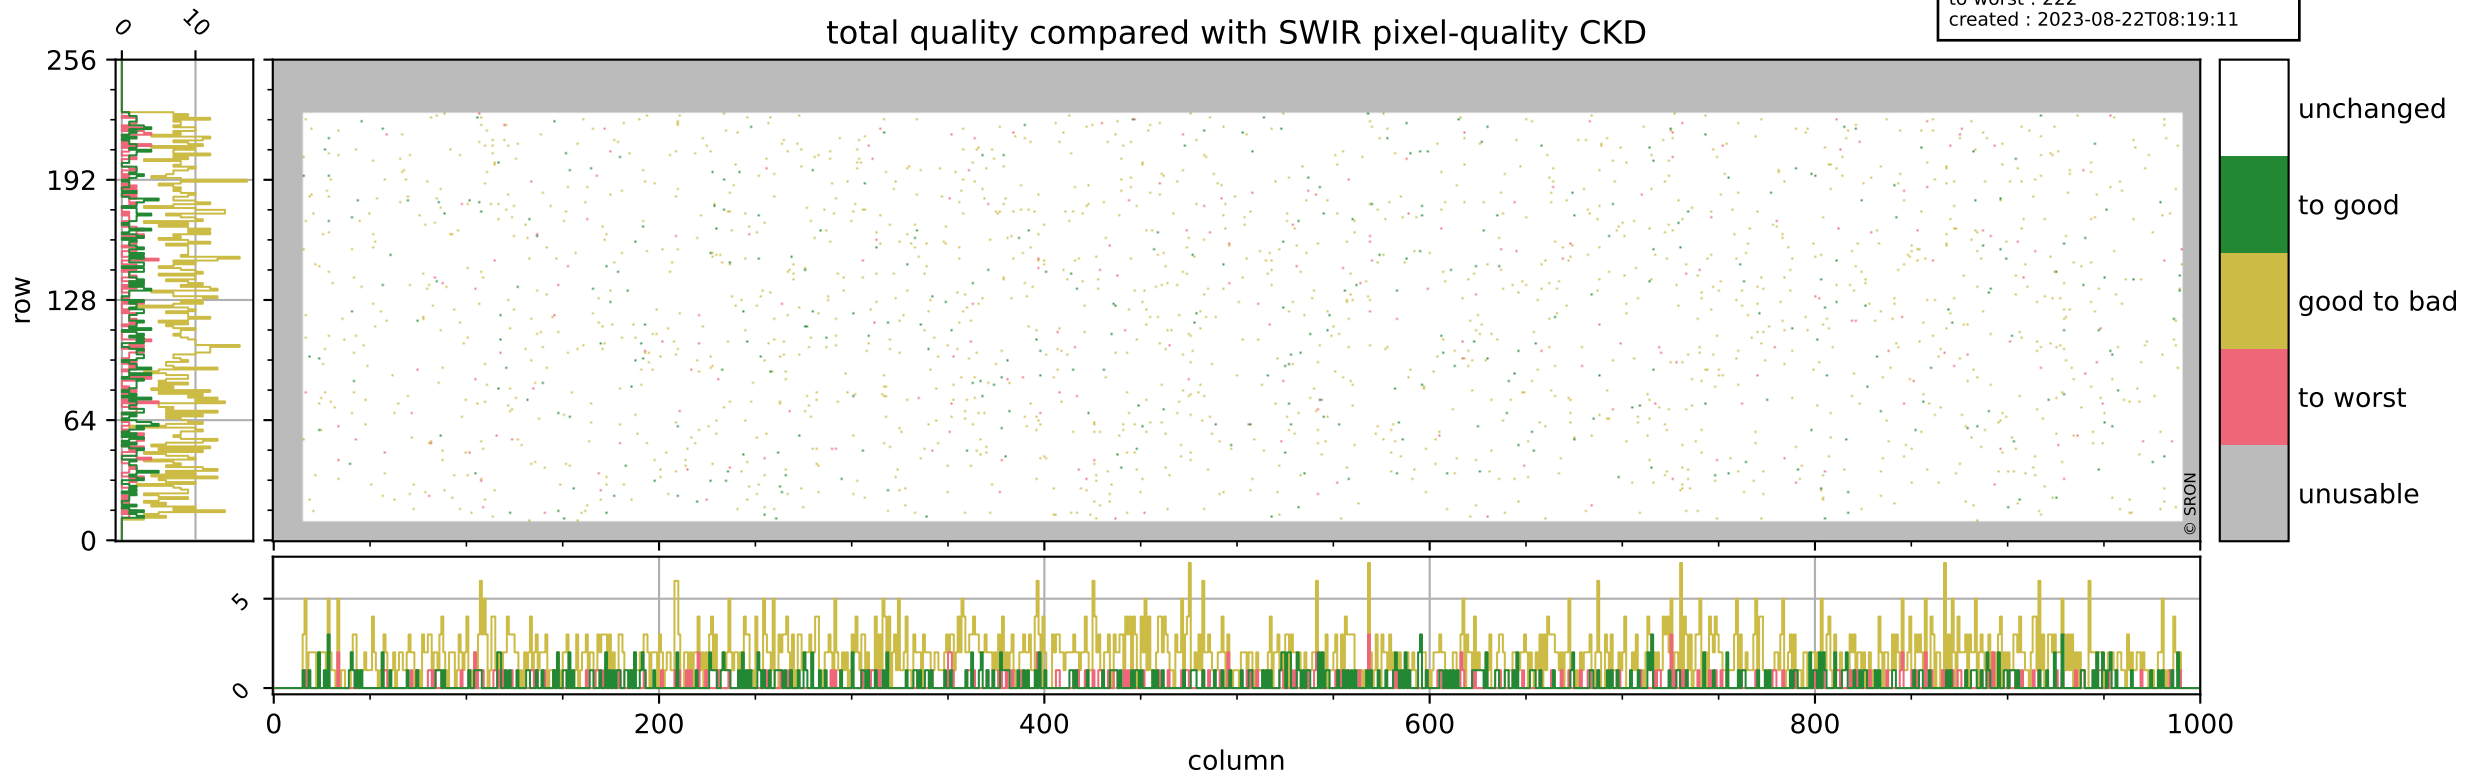

Tropomi SWIR pixel quality (official)

orbits : 19 in [17602, 17647]
coverage : 2021-03-07 / 2021-03-10
bad (quality < 0.8) : 291
worst (quality < 0.1) : 113
created : 2023-08-22T08:19:10

Tropomi SWIR pixel quality (official)

orbits : 19 in [17602, 17647]
coverage : 2021-03-07 / 2021-03-10
bad (quality < 0.8) : 3433
worst (quality < 0.1) : 352
created : 2023-08-22T08:19:10

pixel-quality map (noise average)

Tropomi SWIR pixel quality (official)

orbits : 19 in [17602, 17647]
coverage : 2021-03-07 / 2021-03-10
to good : 351
good to bad : 1557
to worst : 222
created : 2023-08-22T08:19:11

total quality compared with SWIR pixel-quality CKD

Tropomi SWIR pixel quality (official)

orbits : 19 in [17602, 17647]
coverage : 2021-03-07 / 2021-03-10
created : 2023-08-22T08:19:11

Histograms of pixel-quality

Tropomi SWIR pixel quality (official) ground-tracks of Sentinel-5P

orbits : 19 in [17602, 17647]
coverage : 2021-03-07 / 2021-03-10
created : 2023-08-22T08:19:11