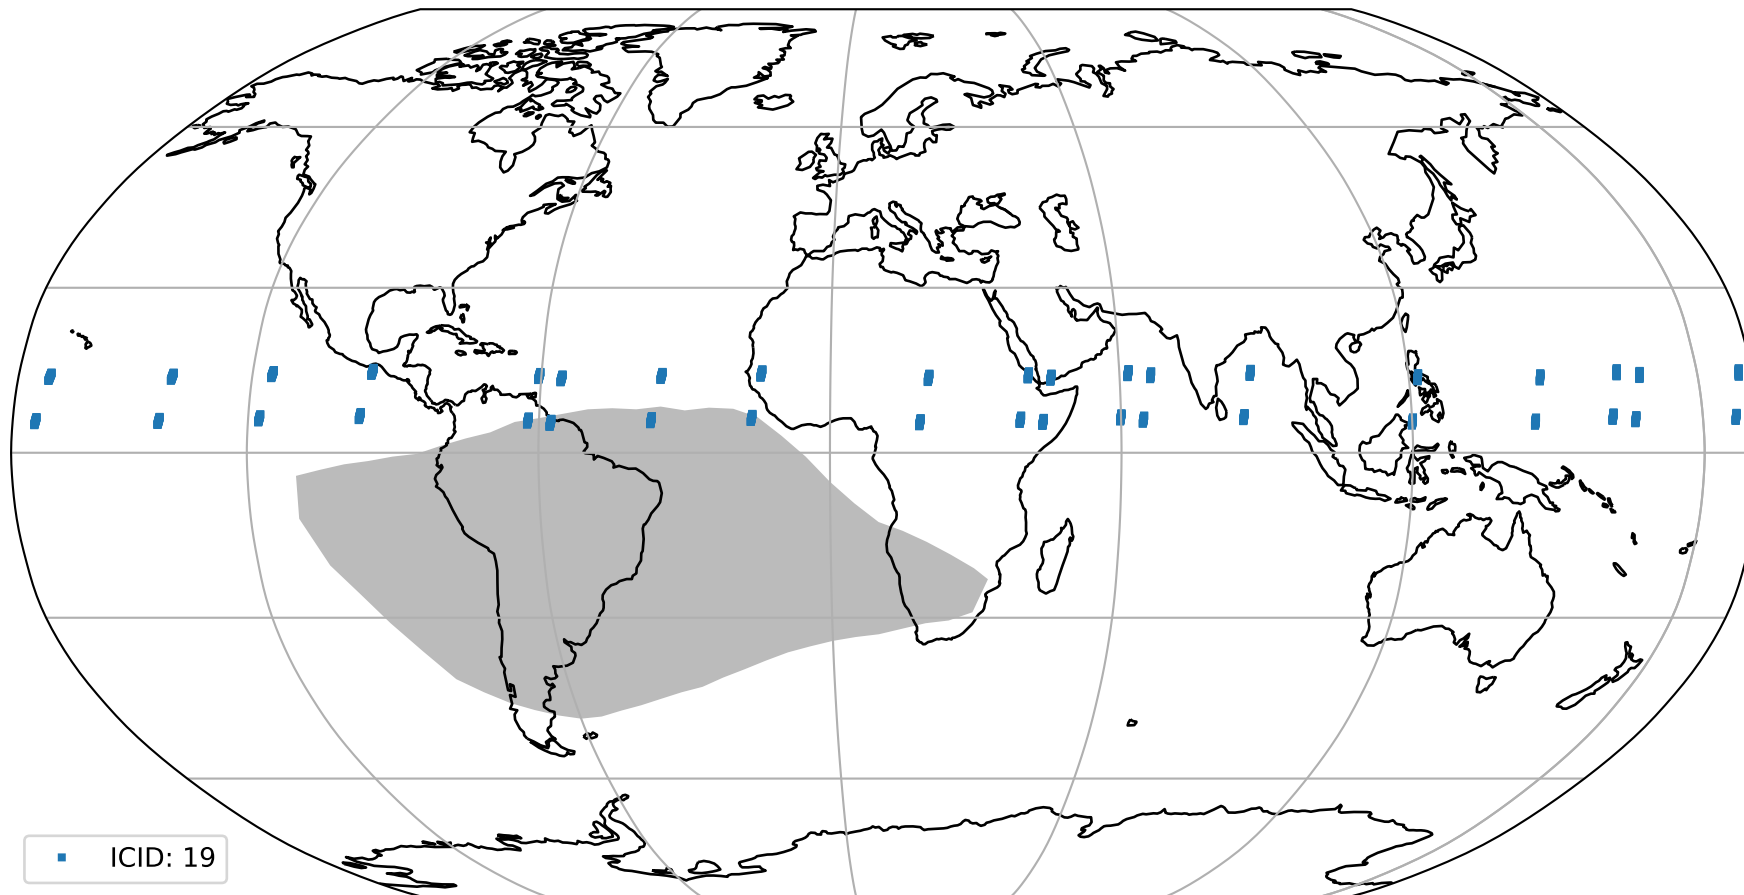

orbits : 19 in [17602, 17647]
coverage : 2021-03-07 / 2021-03-10
bad (quality < 0.8) : 3433
worst (quality < 0.1) : 352
created : 2023-08-22T08:19:10

pixel-quality map (noise average)

Tropomi SWIR pixel quality (official)

orbits : 19 in [17602, 17647]
coverage : 2021-03-07 / 2021-03-10
to good : 351
good to bad : 1557
to worst : 222
created : 2023-08-22T08:19:11

total quality compared with SWIR pixel-quality CKD

Tropomi SWIR pixel quality (official)

orbits : 19 in [17602, 17647]
coverage : 2021-03-07 / 2021-03-10
created : 2023-08-22T08:19:11

Histograms of pixel-quality

Tropomi SWIR pixel quality (official) ground-tracks of Sentinel-5P

orbits : 19 in [17602, 17647]
coverage : 2021-03-07 / 2021-03-10
created : 2023-08-22T08:19:11