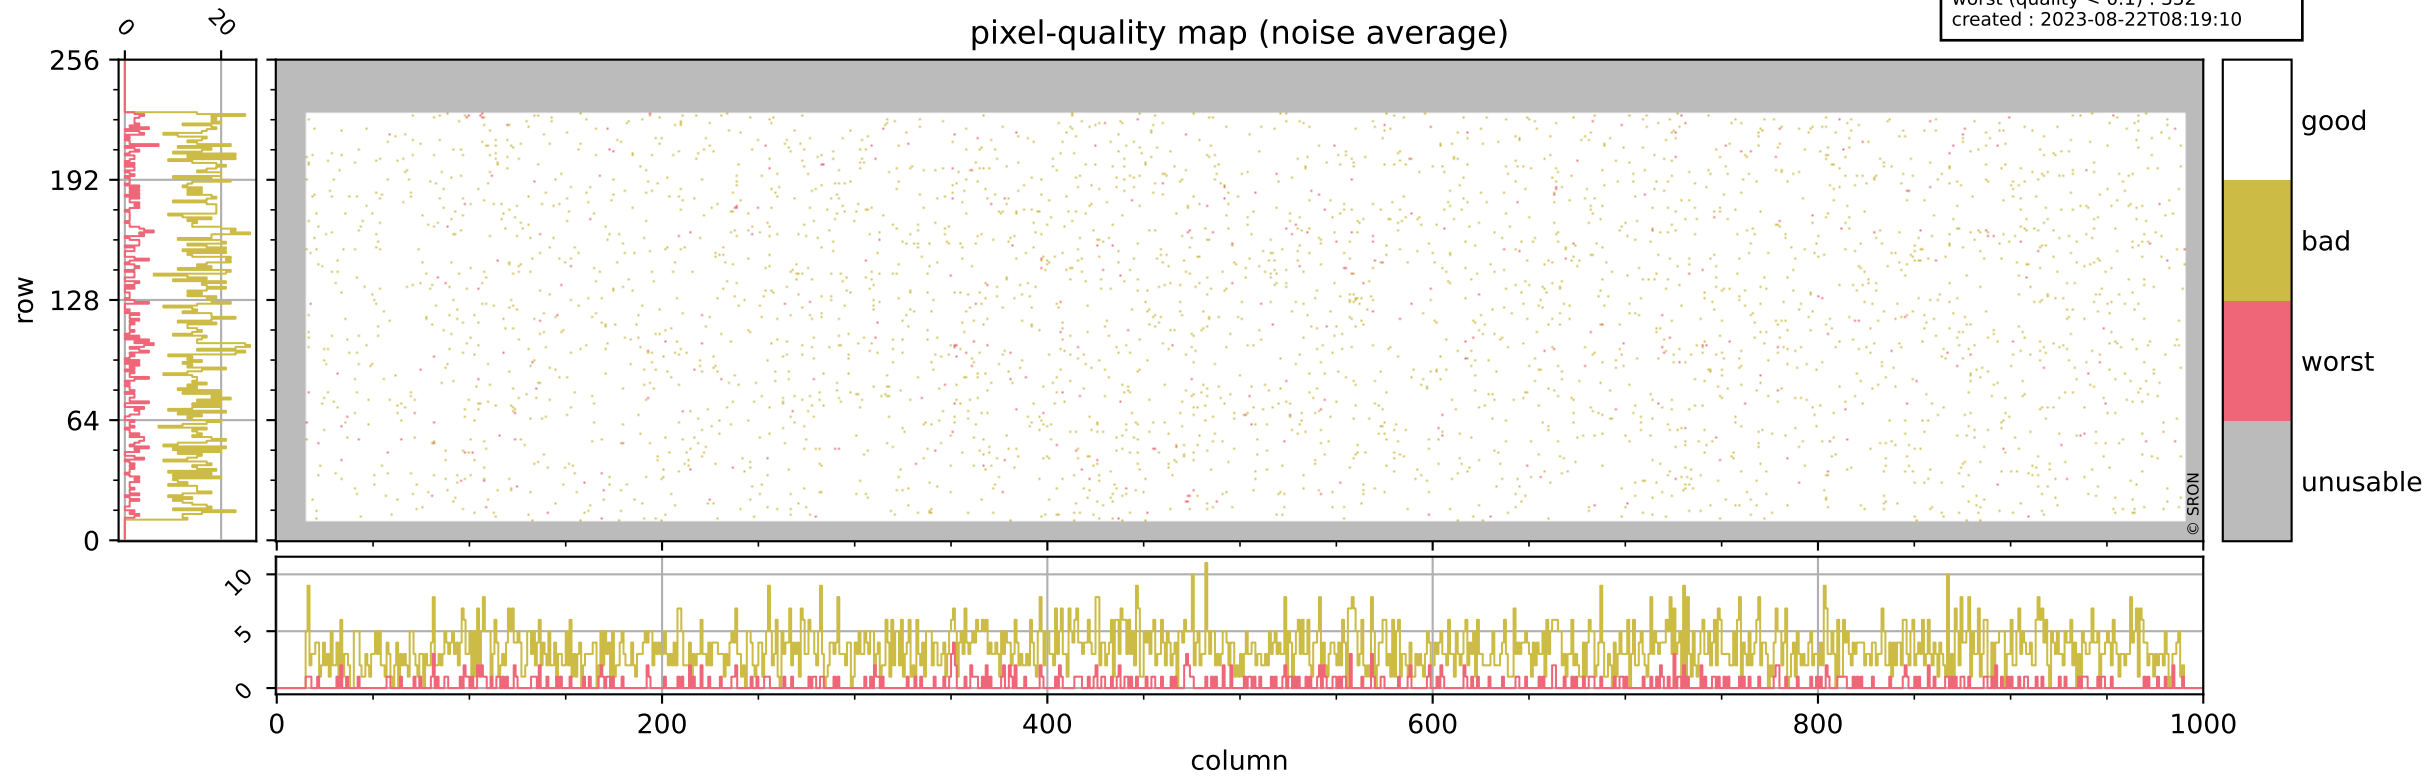

Tropomi SWIR pixel quality (official)

orbits : 19 in [17602, 17647]
coverage : 2021-03-07 / 2021-03-10
bad (quality < 0.8) : 291
worst (quality < 0.1) : 113
created : 2023-08-22T08:19:10

Tropomi SWIR pixel quality (official)

orbits : 19 in [17602, 17647]
coverage : 2021-03-07 / 2021-03-10
bad (quality < 0.8) : 3433
worst (quality < 0.1) : 352
created : 2023-08-22T08:19:10

pixel-quality map (noise average)

Tropomi SWIR pixel quality (official)

orbits : 19 in [17602, 17647]
coverage : 2021-03-07 / 2021-03-10
to good : 351
good to bad : 1557
to worst : 222
created : 2023-08-22T08:19:11

total quality compared with SWIR pixel-quality CKD

Tropomi SWIR pixel quality (official)

orbits : 19 in [17602, 17647]
coverage : 2021-03-07 / 2021-03-10
created : 2023-08-22T08:19:11

Histograms of pixel-quality

Tropomi SWIR pixel quality (official) ground-tracks of Sentinel-5P

orbits : 19 in [17602, 17647]
coverage : 2021-03-07 / 2021-03-10
created : 2023-08-22T08:19:11