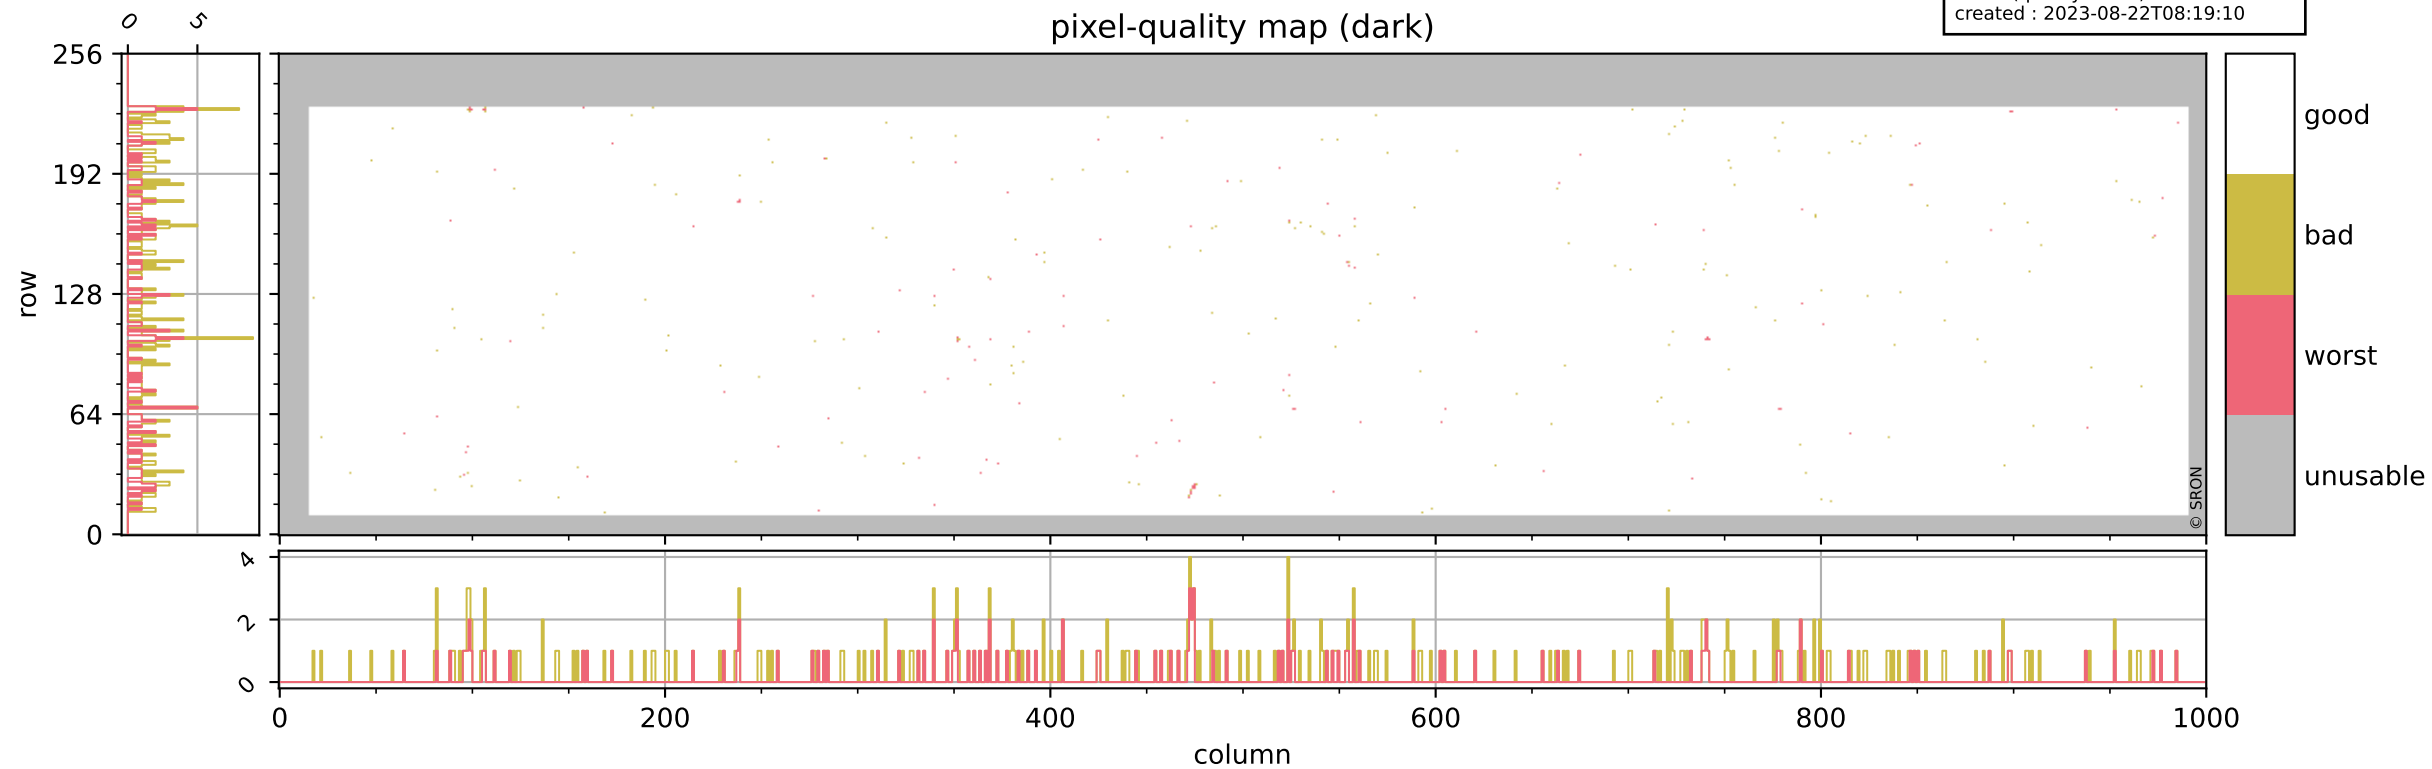

Tropomi SWIR pixel quality (official)

orbits : 19 in [17602, 17647]
coverage : 2021-03-07 / 2021-03-10
bad (quality < 0.8) : 3674
worst (quality < 0.1) : 429
created : 2023-08-22T08:19:10

pixel-quality map

Tropomi SWIR pixel quality (official)

orbits : 19 in [17602, 17647]
coverage : 2021-03-07 / 2021-03-10
bad (quality < 0.8) : 291
worst (quality < 0.1) : 113
created : 2023-08-22T08:19:10

Tropomi SWIR pixel quality (official)

orbits : 19 in [17602, 17647]
coverage : 2021-03-07 / 2021-03-10
bad (quality < 0.8) : 3433
worst (quality < 0.1) : 352
created : 2023-08-22T08:19:10

pixel-quality map (noise average)

Tropomi SWIR pixel quality (official)

orbits : 19 in [17602, 17647]
coverage : 2021-03-07 / 2021-03-10
to good : 351
good to bad : 1557
to worst : 222
created : 2023-08-22T08:19:11

total quality compared with SWIR pixel-quality CKD

Tropomi SWIR pixel quality (official)