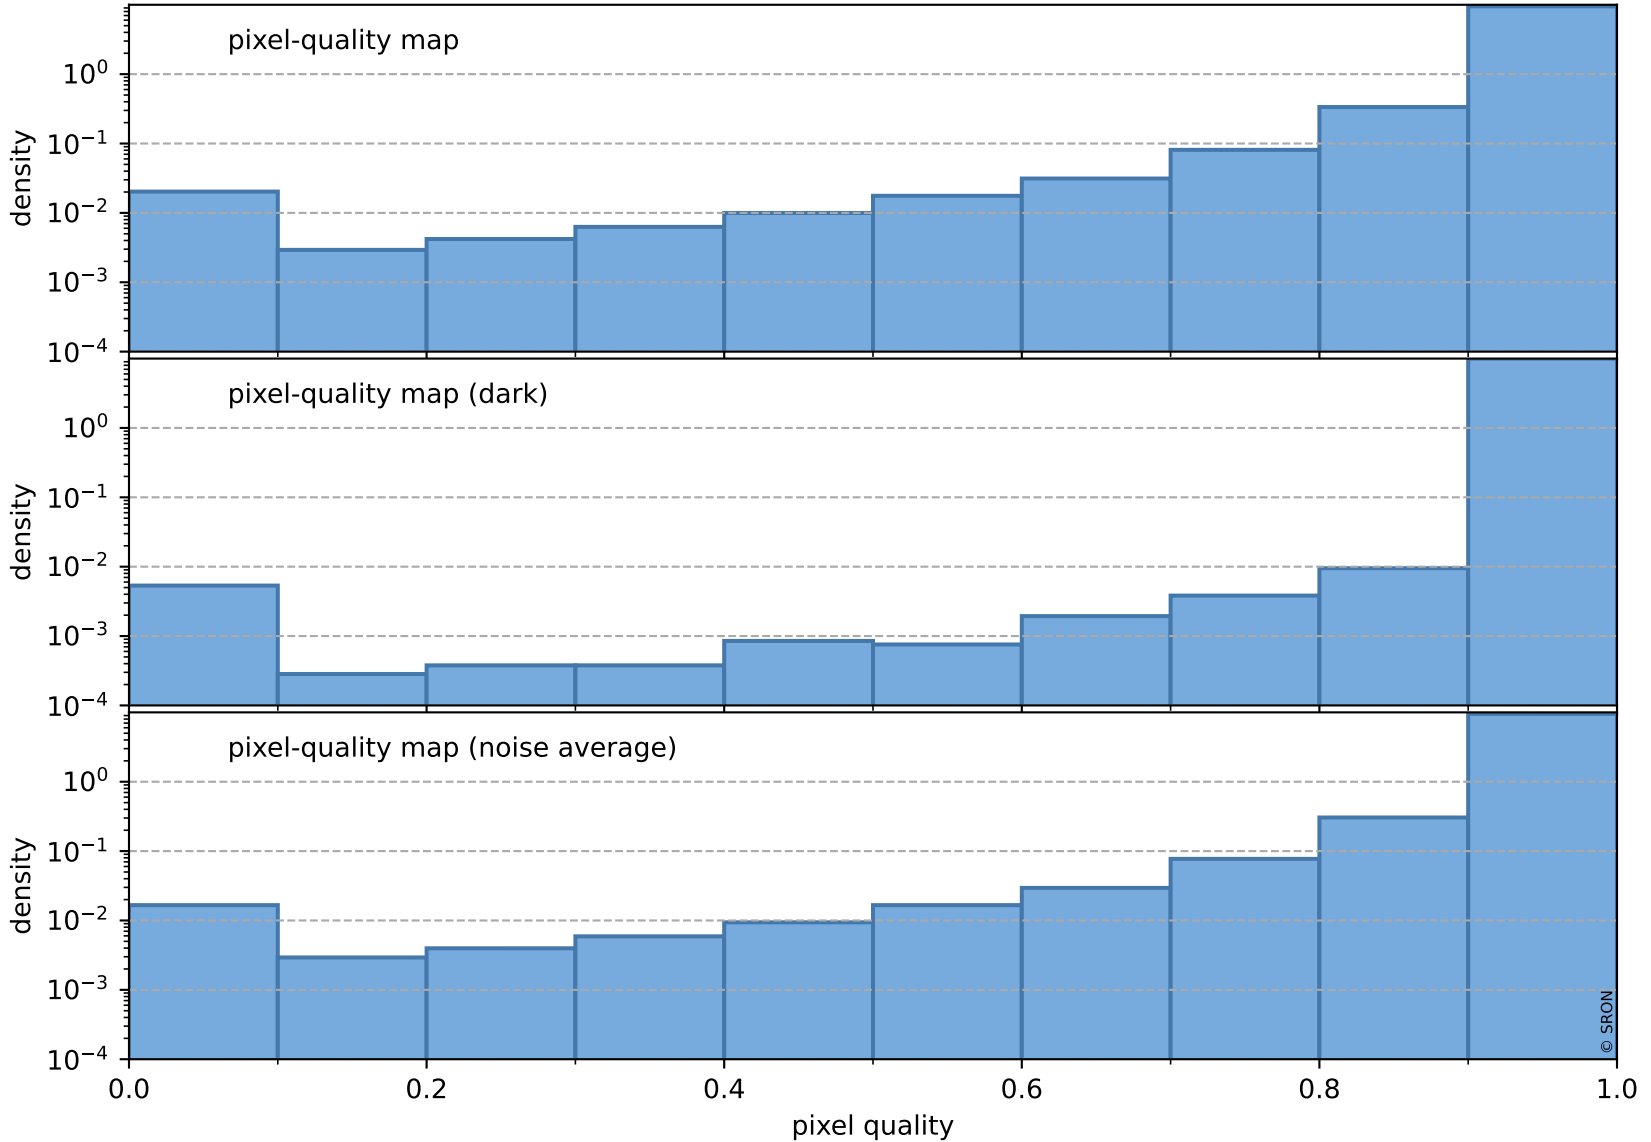

orbits : 19 in [17602, 17647]
coverage : 2021-03-07 / 2021-03-10
to good : 351
good to bad : 1557
to worst : 222
created : 2023-08-22T08:19:11

total quality compared with SWIR pixel-quality CKD

Tropomi SWIR pixel quality (official)

orbits : 19 in [17602, 17647]
coverage : 2021-03-07 / 2021-03-10
created : 2023-08-22T08:19:11

Histograms of pixel-quality

Tropomi SWIR pixel quality (official) ground-tracks of Sentinel-5P

orbits : 19 in [17602, 17647]
coverage : 2021-03-07 / 2021-03-10
created : 2023-08-22T08:19:11

Tropomi SWIR pixel quality (official)

orbits : [2827, 17647]
coverage : 2018-04-30 / 2021-03-10
created : 2023-08-22T08:19:12

trend of pixel quality & temperatures