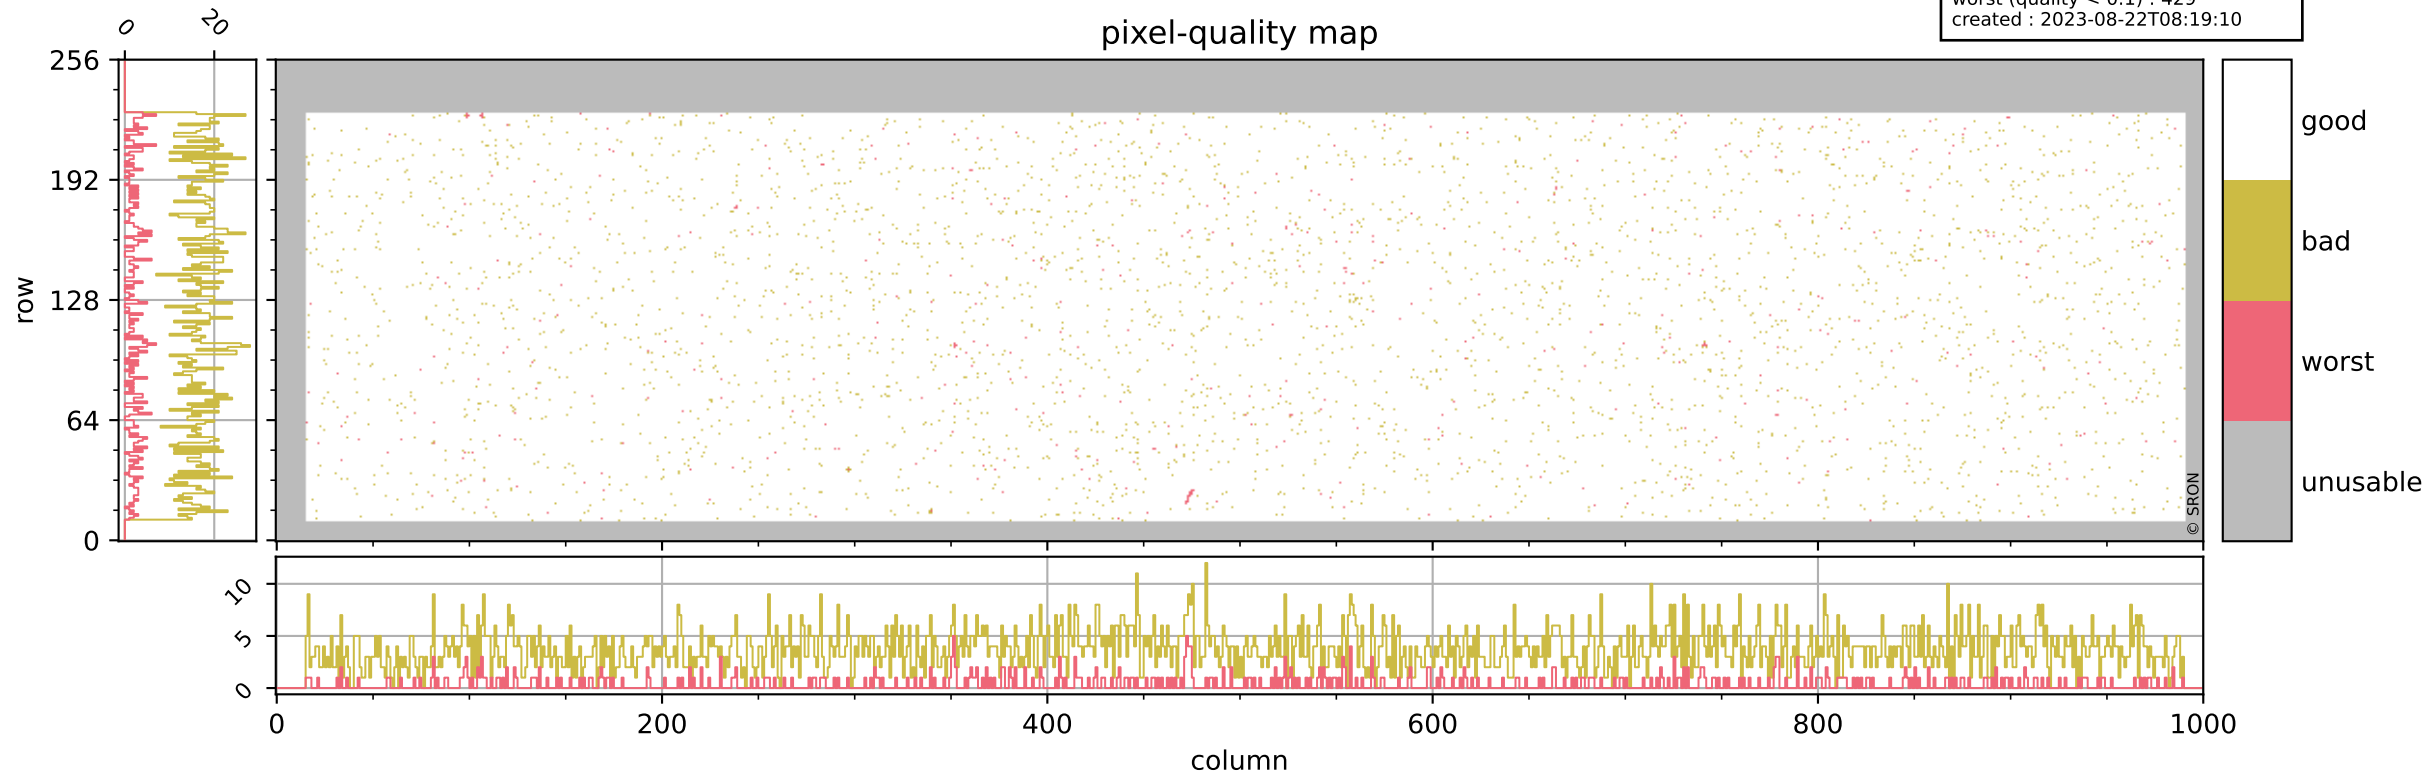

Tropomi SWIR pixel quality (official)

orbits : 19 in [17602, 17647]
coverage : 2021-03-07 / 2021-03-10
bad (quality < 0.8) : 3674
worst (quality < 0.1) : 429
created : 2023-08-22T08:19:10

pixel-quality map

Tropomi SWIR pixel quality (official)

orbits : 19 in [17602, 17647]
coverage : 2021-03-07 / 2021-03-10
bad (quality < 0.8) : 291
worst (quality < 0.1) : 113
created : 2023-08-22T08:19:10

Tropomi SWIR pixel quality (official)

orbits : 19 in [17602, 17647]
coverage : 2021-03-07 / 2021-03-10
bad (quality < 0.8) : 3433
worst (quality < 0.1) : 352
created : 2023-08-22T08:19:10

pixel-quality map (noise average)

Tropomi SWIR pixel quality (official)

orbits : 19 in [17602, 17647]
coverage : 2021-03-07 / 2021-03-10
to good : 351
good to bad : 1557
to worst : 222
created : 2023-08-22T08:19:11

total quality compared with SWIR pixel-quality CKD

Tropomi SWIR pixel quality (official)