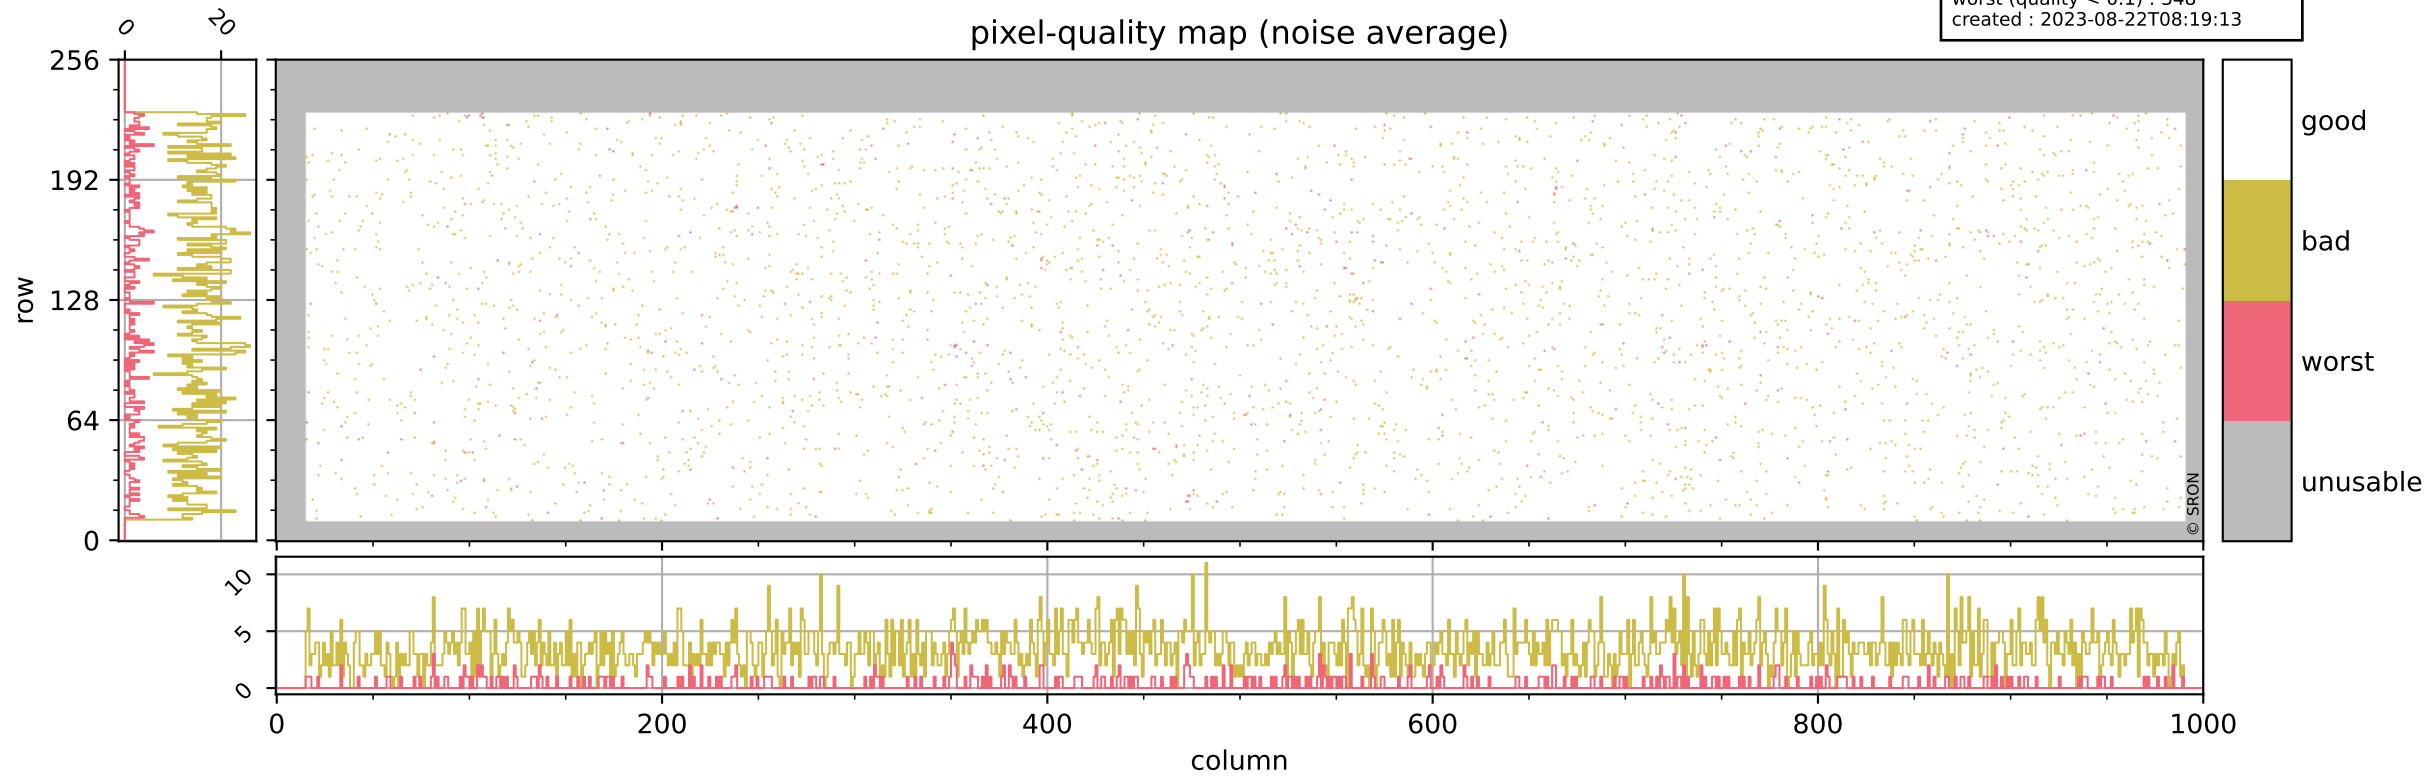

Tropomi SWIR pixel quality (official)

orbits : 19 in [17617, 17662]
coverage : 2021-03-08 / 2021-03-11
bad (quality < 0.8) : 290
worst (quality < 0.1) : 114
created : 2023-08-22T08:19:12

Tropomi SWIR pixel quality (official)

orbits : 19 in [17617, 17662]
coverage : 2021-03-08 / 2021-03-11
bad (quality < 0.8) : 3423
worst (quality < 0.1) : 348
created : 2023-08-22T08:19:13

pixel-quality map (noise average)

Tropomi SWIR pixel quality (official)

orbits : 19 in [17617, 17662]
coverage : 2021-03-08 / 2021-03-11
to good : 357
good to bad : 1555
to worst : 221
created : 2023-08-22T08:19:13

total quality compared with SWIR pixel-quality CKD

Tropomi SWIR pixel quality (official)

orbits : 19 in [17617, 17662]
coverage : 2021-03-08 / 2021-03-11
created : 2023-08-22T08:19:13

Histograms of pixel-quality

Tropomi SWIR pixel quality (official) ground-tracks of Sentinel-5P

orbits : 19 in [17617, 17662]
coverage : 2021-03-08 / 2021-03-11
created : 2023-08-22T08:19:14