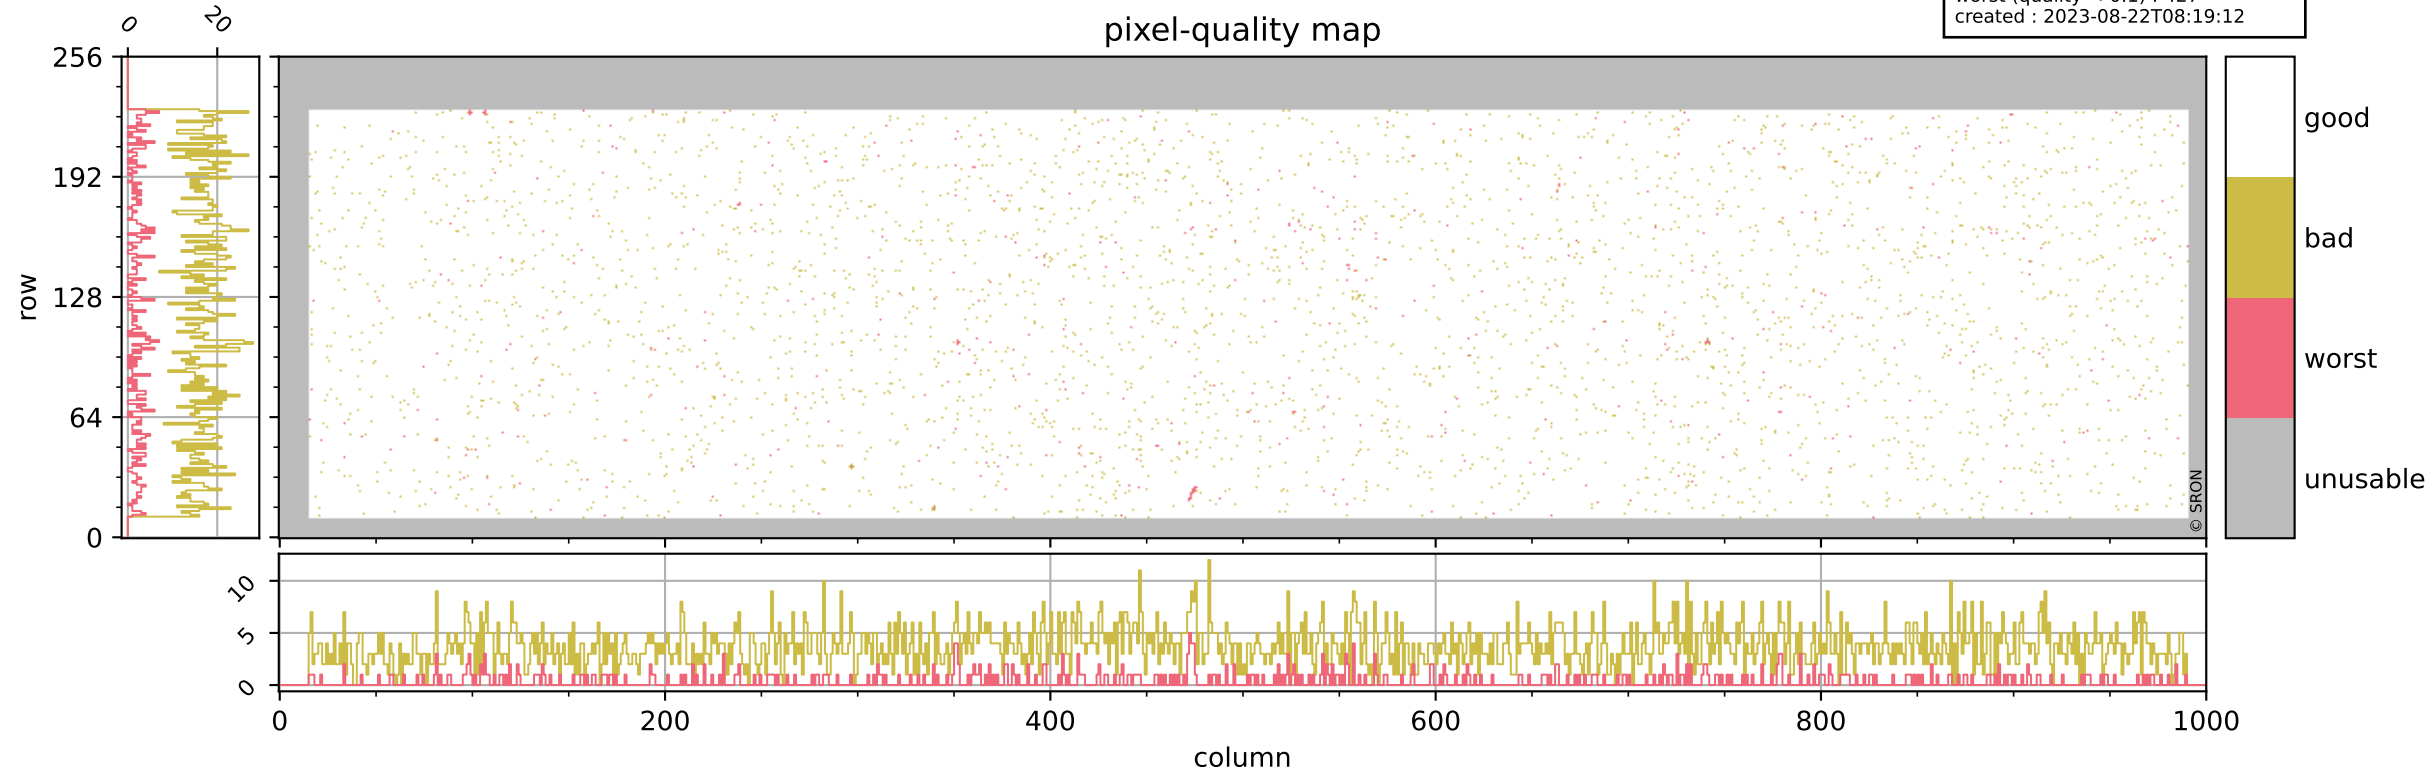

Tropomi SWIR pixel quality (official)

orbits : 19 in [17617, 17662]
coverage : 2021-03-08 / 2021-03-11
bad (quality < 0.8) : 3665
worst (quality < 0.1) : 427
created : 2023-08-22T08:19:12

pixel-quality map

Tropomi SWIR pixel quality (official)

orbits : 19 in [17617, 17662]
coverage : 2021-03-08 / 2021-03-11
bad (quality < 0.8) : 290
worst (quality < 0.1) : 114
created : 2023-08-22T08:19:12

Tropomi SWIR pixel quality (official)

orbits : 19 in [17617, 17662]
coverage : 2021-03-08 / 2021-03-11
bad (quality < 0.8) : 3423
worst (quality < 0.1) : 348
created : 2023-08-22T08:19:13

pixel-quality map (noise average)

Tropomi SWIR pixel quality (official)

orbits : 19 in [17617, 17662]
coverage : 2021-03-08 / 2021-03-11
to good : 357
good to bad : 1555
to worst : 221
created : 2023-08-22T08:19:13

total quality compared with SWIR pixel-quality CKD

Tropomi SWIR pixel quality (official)