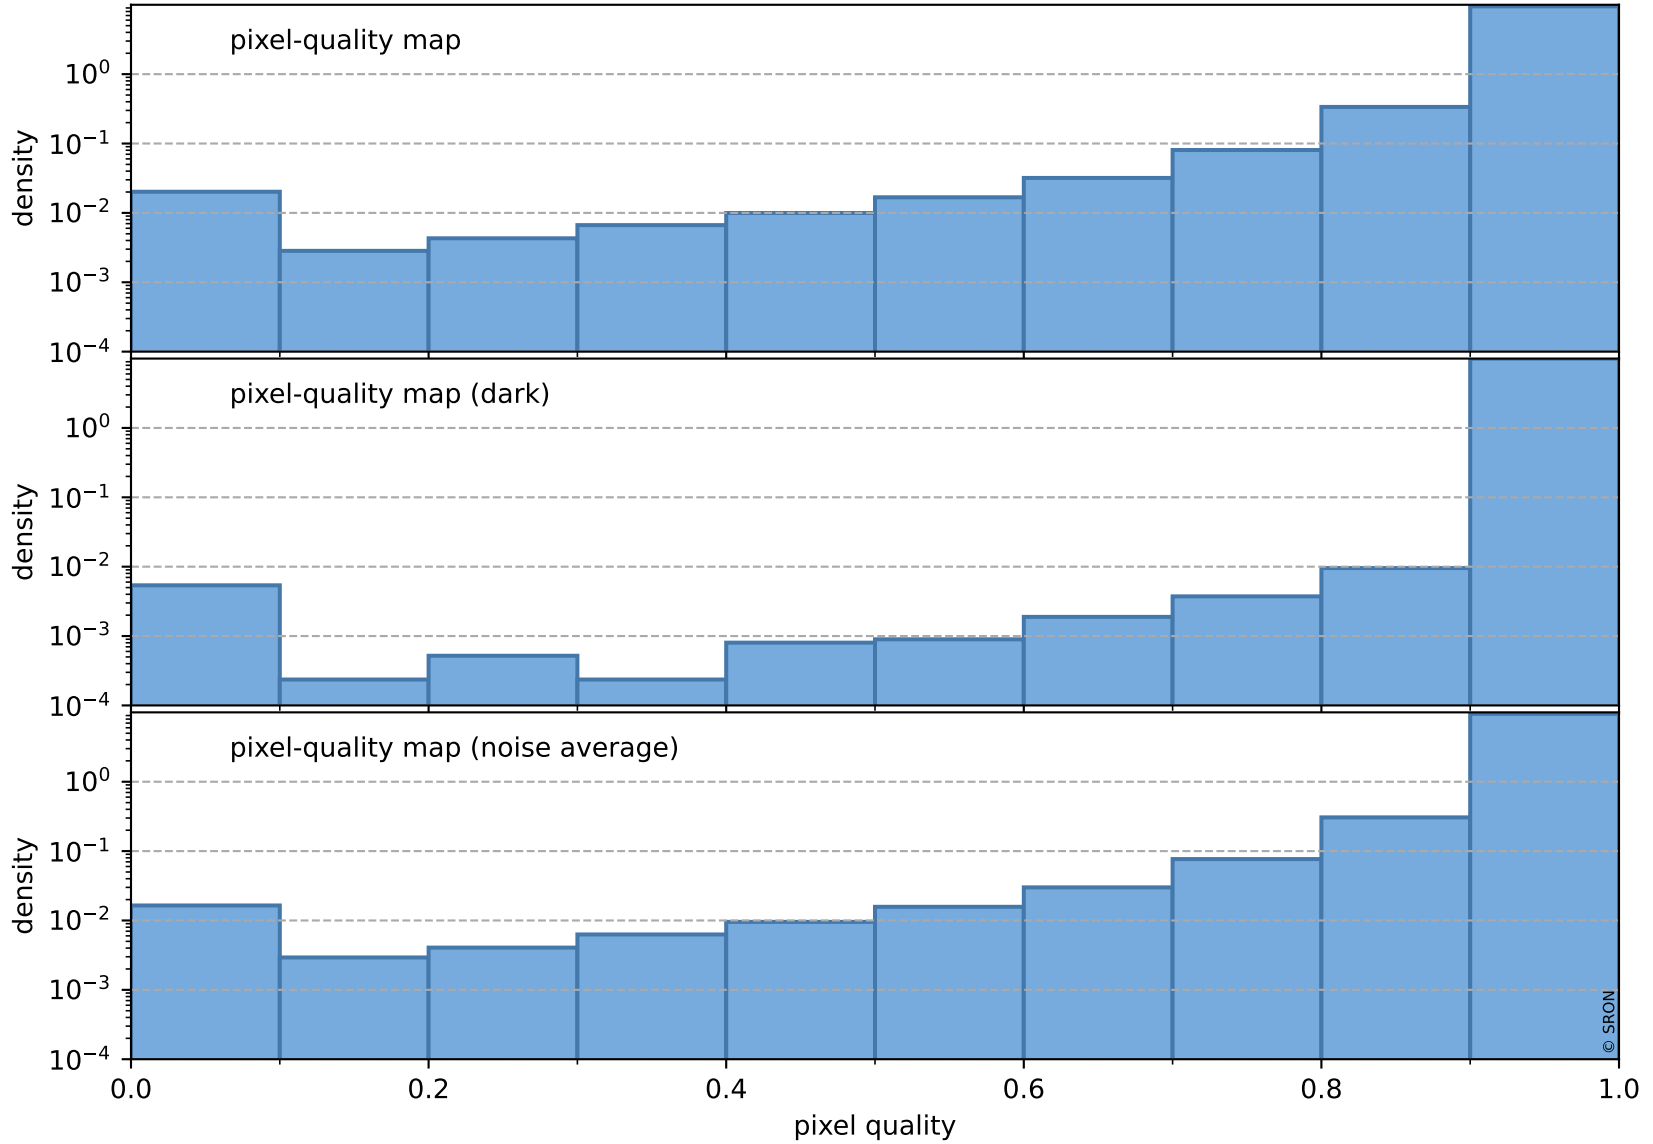

orbits : 19 in [17617, 17662]
coverage : 2021-03-08 / 2021-03-11
to good : 357
good to bad : 1555
to worst : 221
created : 2023-08-22T08:19:13

total quality compared with SWIR pixel-quality CKD

Tropomi SWIR pixel quality (official)

orbits : 19 in [17617, 17662]
coverage : 2021-03-08 / 2021-03-11
created : 2023-08-22T08:19:13

Histograms of pixel-quality

Tropomi SWIR pixel quality (official) ground-tracks of Sentinel-5P

orbits : 19 in [17617, 17662]
coverage : 2021-03-08 / 2021-03-11
created : 2023-08-22T08:19:14

Tropomi SWIR pixel quality (official)

orbits : [2827, 17662]
coverage : 2018-04-30 / 2021-03-11
created : 2023-08-22T08:19:14

trend of pixel quality & temperatures