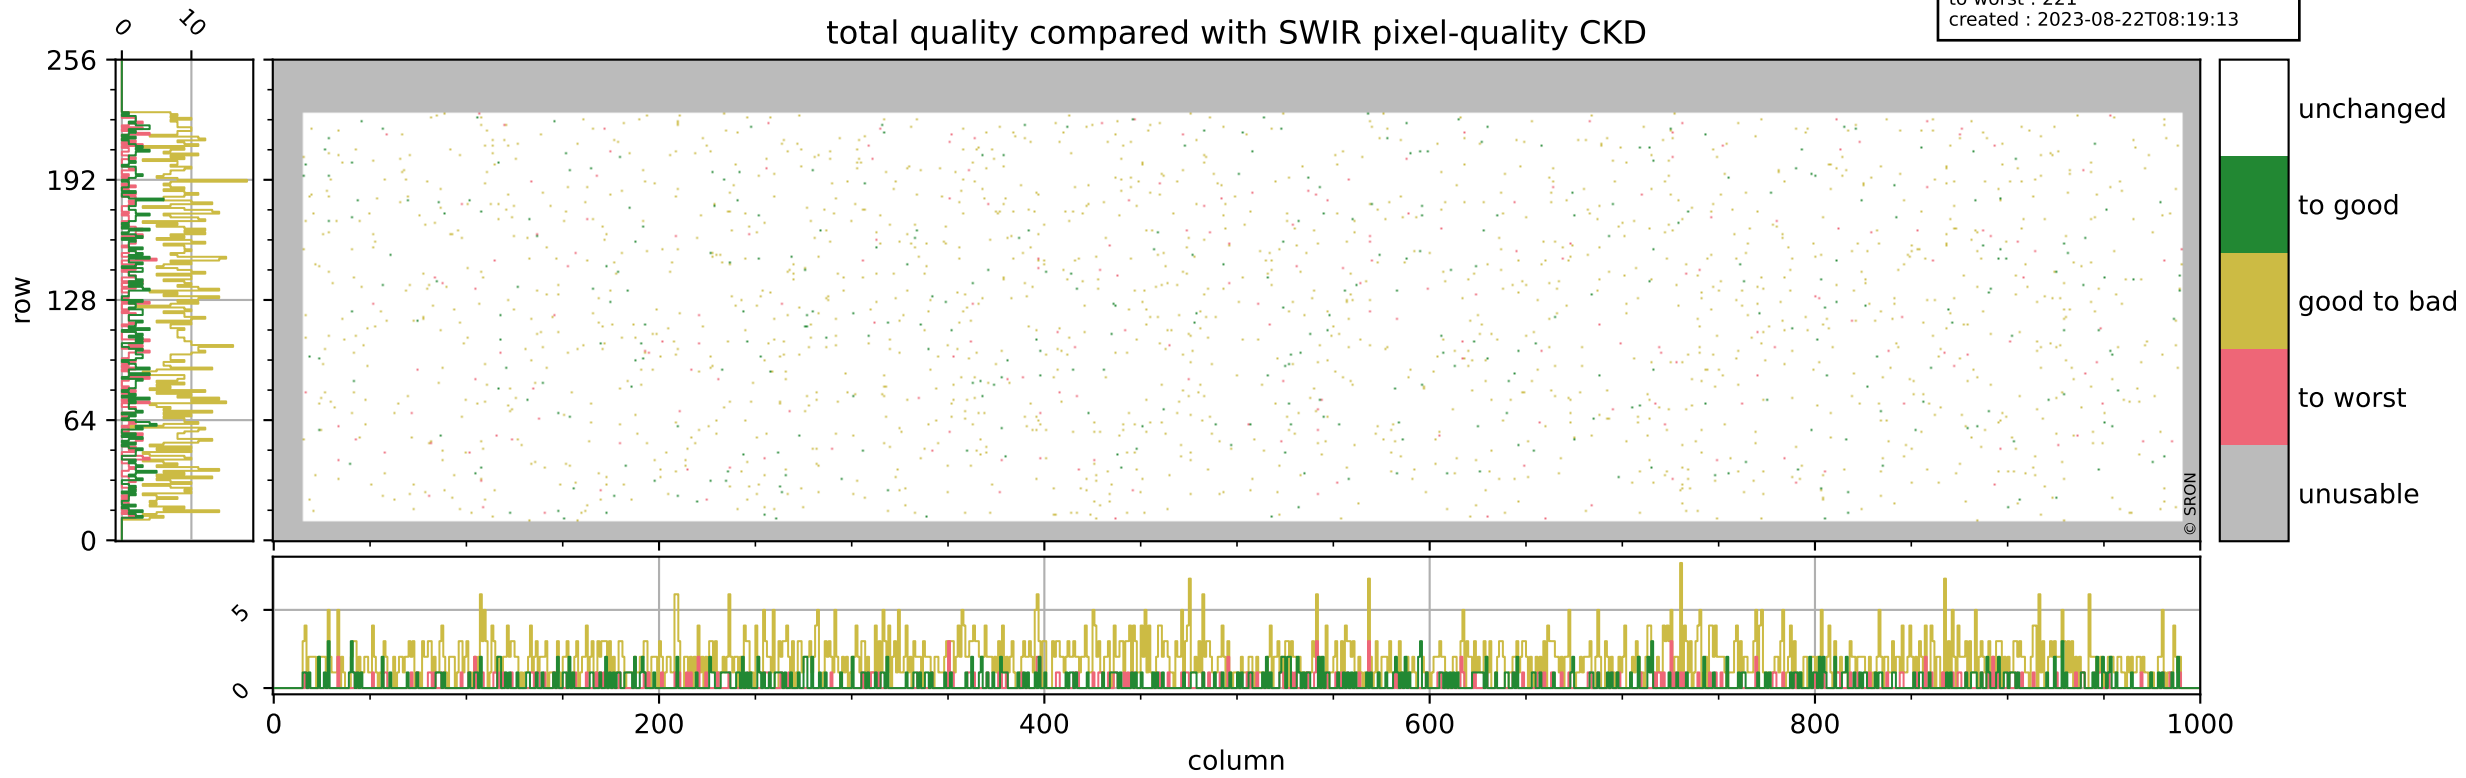

Tropomi SWIR pixel quality (official)

orbits : 19 in [17617, 17662]
coverage : 2021-03-08 / 2021-03-11
bad (quality < 0.8) : 290
worst (quality < 0.1) : 114
created : 2023-08-22T08:19:12

Tropomi SWIR pixel quality (official)

orbits : 19 in [17617, 17662]
coverage : 2021-03-08 / 2021-03-11
bad (quality < 0.8) : 3423
worst (quality < 0.1) : 348
created : 2023-08-22T08:19:13

pixel-quality map (noise average)

Tropomi SWIR pixel quality (official)

orbits : 19 in [17617, 17662]
coverage : 2021-03-08 / 2021-03-11
to good : 357
good to bad : 1555
to worst : 221
created : 2023-08-22T08:19:13

total quality compared with SWIR pixel-quality CKD

Tropomi SWIR pixel quality (official)

orbits : 19 in [17617, 17662]
coverage : 2021-03-08 / 2021-03-11
created : 2023-08-22T08:19:13

Histograms of pixel-quality

Tropomi SWIR pixel quality (official) ground-tracks of Sentinel-5P

orbits : 19 in [17617, 17662]
coverage : 2021-03-08 / 2021-03-11
created : 2023-08-22T08:19:14