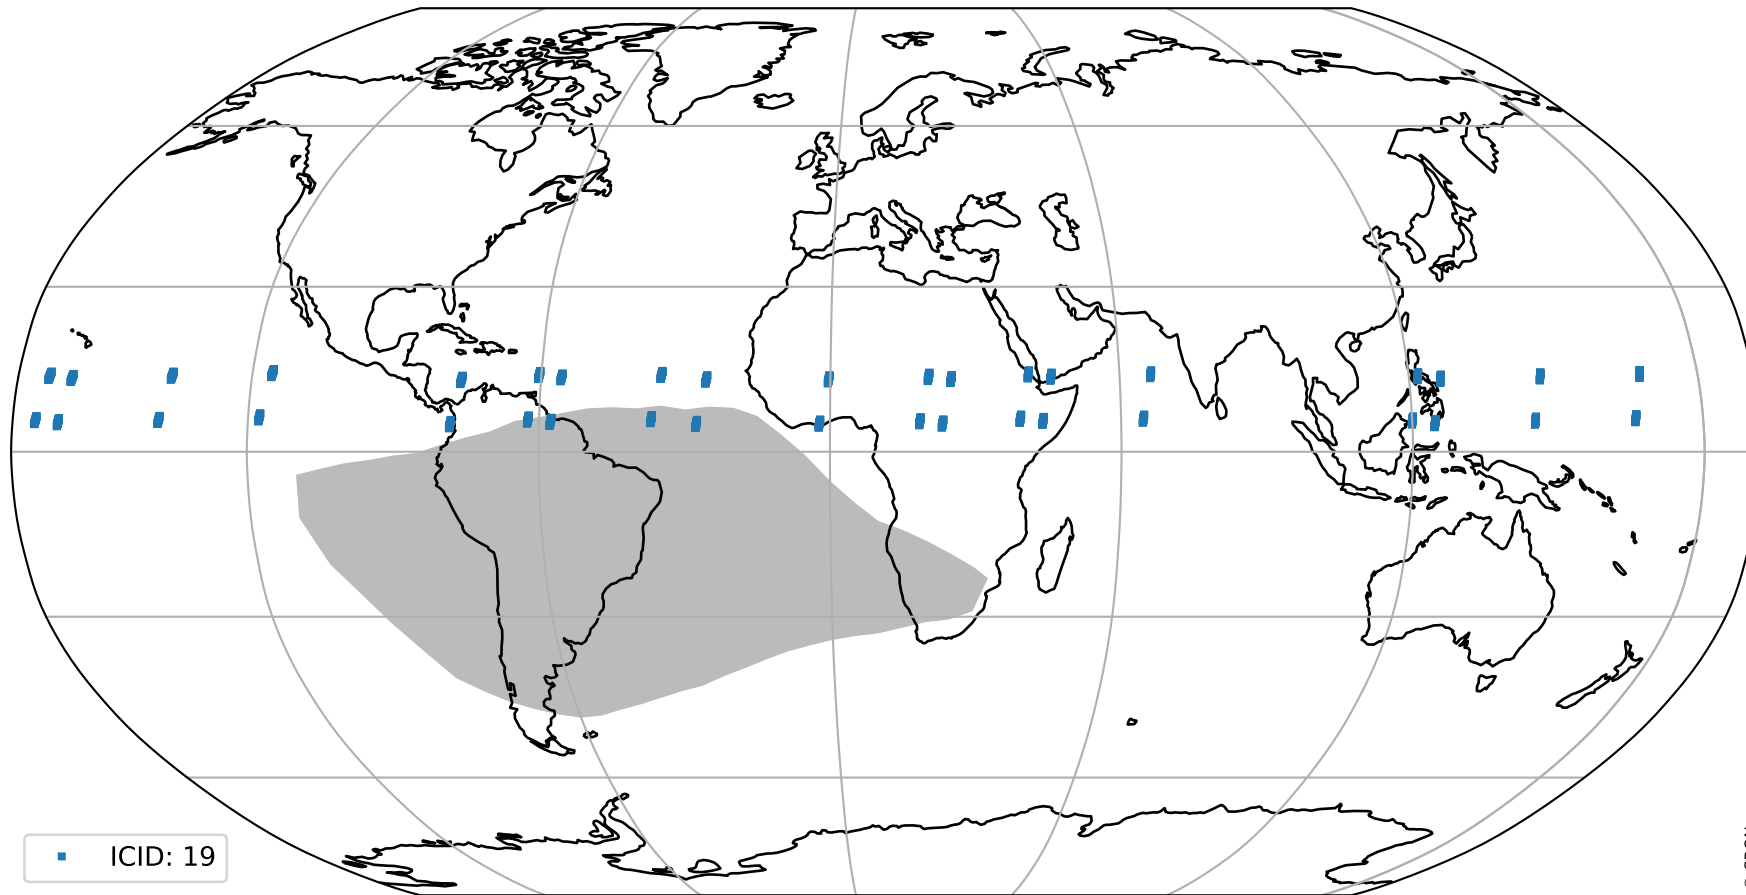

orbits : 19 in [17617, 17662]
coverage : 2021-03-08 / 2021-03-11
bad (quality < 0.8) : 3423
worst (quality < 0.1) : 348
created : 2023-08-22T08:19:13

pixel-quality map (noise average)

Tropomi SWIR pixel quality (official)

orbits : 19 in [17617, 17662]
coverage : 2021-03-08 / 2021-03-11
to good : 357
good to bad : 1555
to worst : 221
created : 2023-08-22T08:19:13

total quality compared with SWIR pixel-quality CKD

Tropomi SWIR pixel quality (official)

orbits : 19 in [17617, 17662]
coverage : 2021-03-08 / 2021-03-11
created : 2023-08-22T08:19:13

Histograms of pixel-quality

Tropomi SWIR pixel quality (official) ground-tracks of Sentinel-5P

orbits : 19 in [17617, 17662]
coverage : 2021-03-08 / 2021-03-11
created : 2023-08-22T08:19:14

Tropomi SWIR pixel quality (official)

orbits : [2827, 17662]
coverage : 2018-04-30 / 2021-03-11
created : 2023-08-22T08:19:14

trend of pixel quality & temperatures