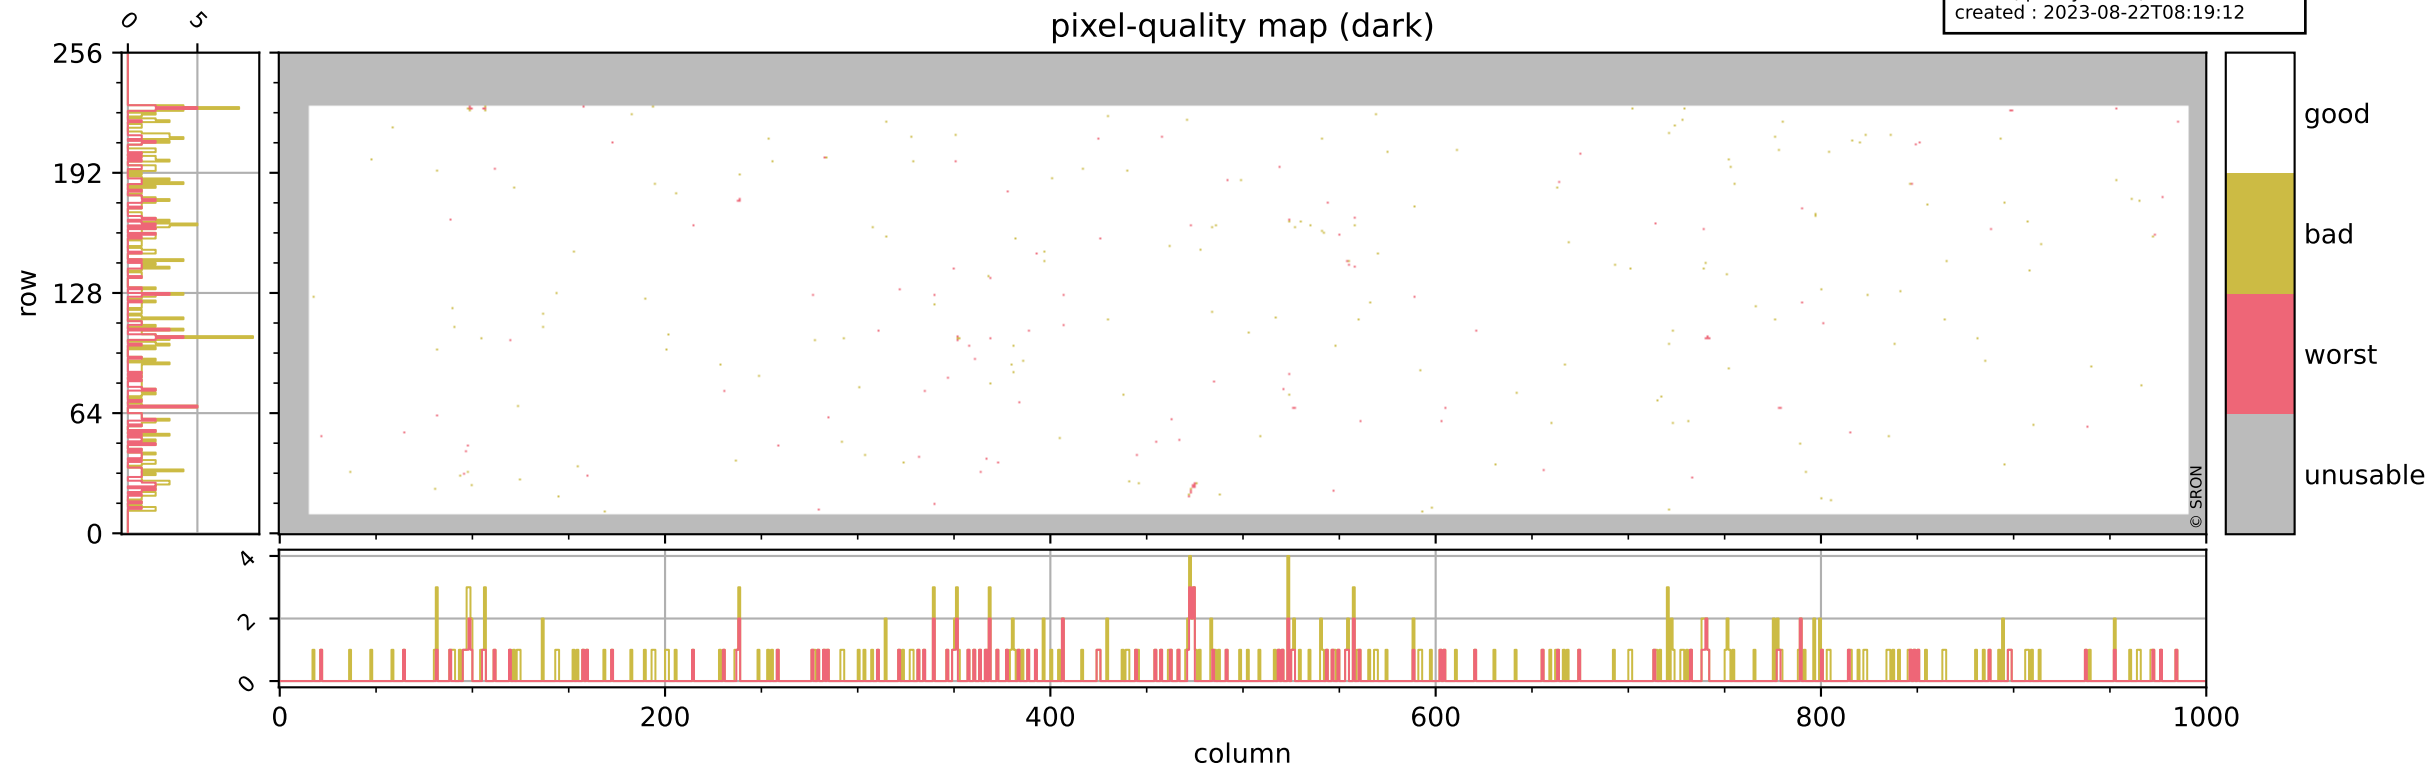

Tropomi SWIR pixel quality (official)

orbits : 19 in [17617, 17662]
coverage : 2021-03-08 / 2021-03-11
bad (quality < 0.8) : 3665
worst (quality < 0.1) : 427
created : 2023-08-22T08:19:12

pixel-quality map

Tropomi SWIR pixel quality (official)

orbits : 19 in [17617, 17662]
coverage : 2021-03-08 / 2021-03-11
bad (quality < 0.8) : 290
worst (quality < 0.1) : 114
created : 2023-08-22T08:19:12

Tropomi SWIR pixel quality (official)

orbits : 19 in [17617, 17662]
coverage : 2021-03-08 / 2021-03-11
bad (quality < 0.8) : 3423
worst (quality < 0.1) : 348
created : 2023-08-22T08:19:13

pixel-quality map (noise average)

Tropomi SWIR pixel quality (official)

orbits : 19 in [17617, 17662]
coverage : 2021-03-08 / 2021-03-11
to good : 357
good to bad : 1555
to worst : 221
created : 2023-08-22T08:19:13

total quality compared with SWIR pixel-quality CKD

Tropomi SWIR pixel quality (official)