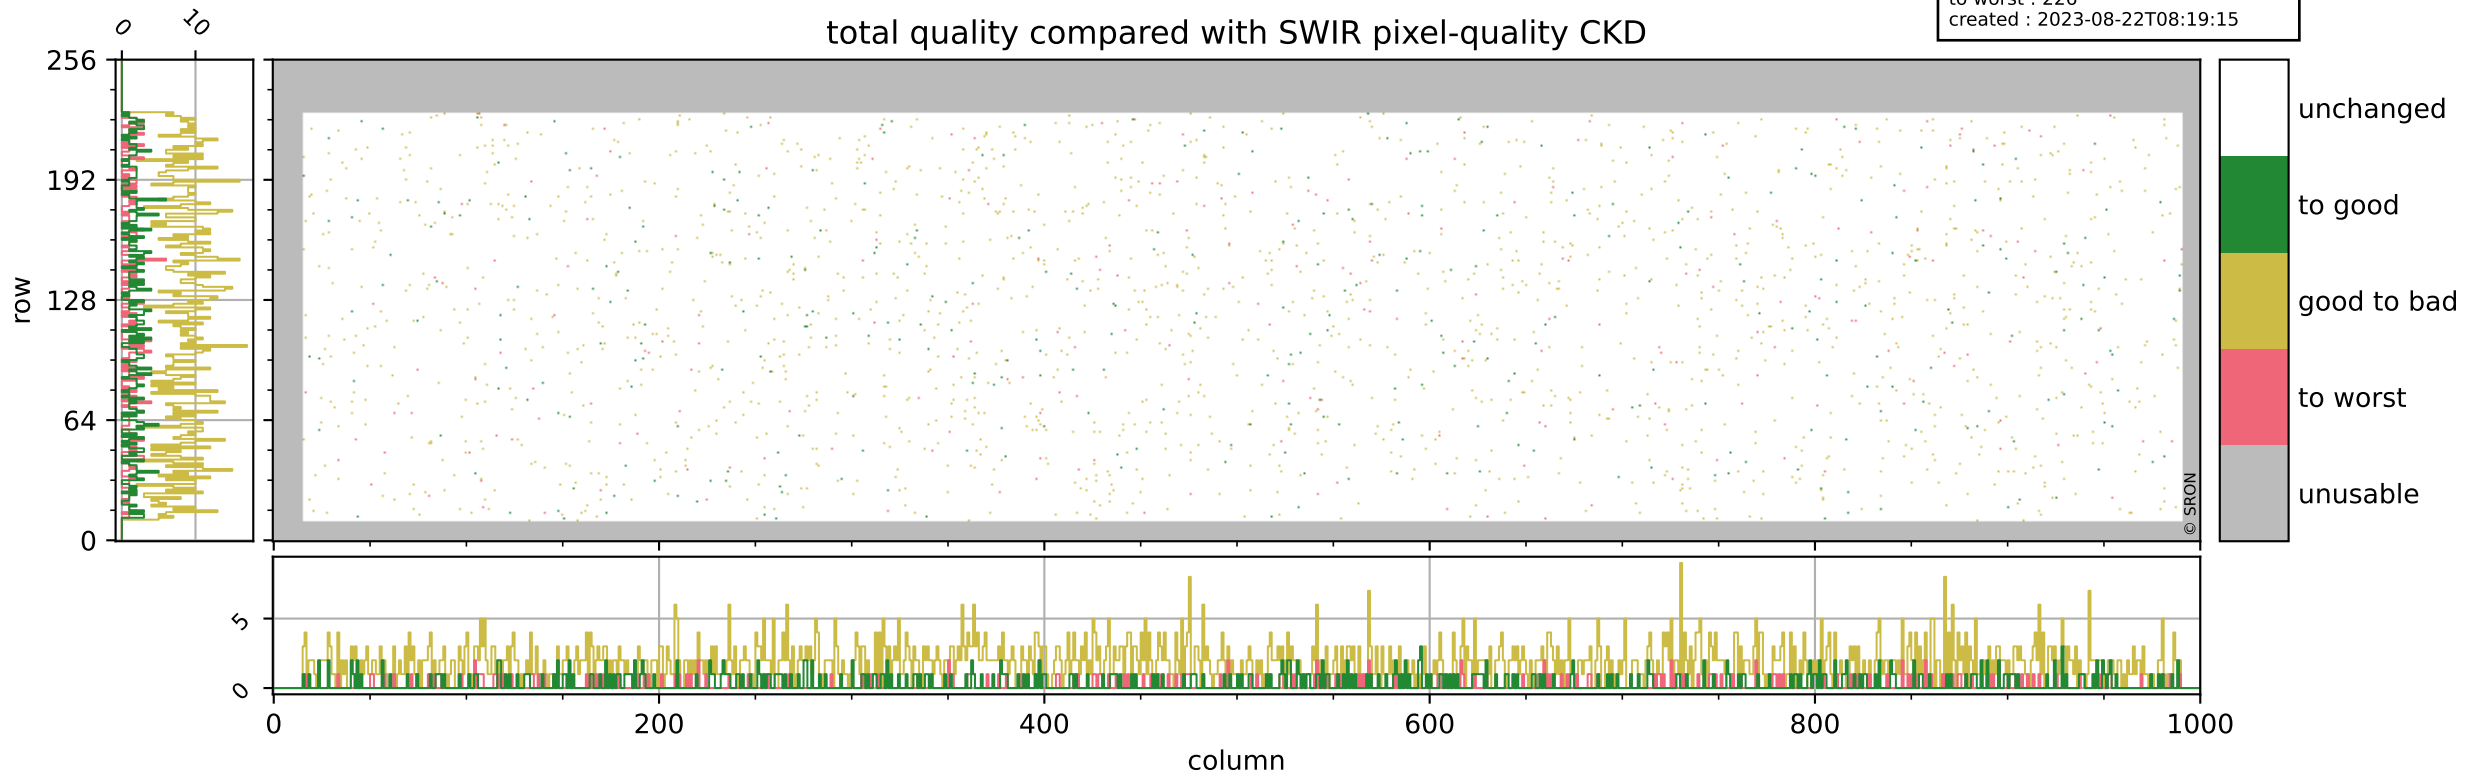

orbits : 20 in [17632, 17677]
coverage : 2021-03-09 / 2021-03-12
bad (quality < 0.8) : 293
worst (quality < 0.1) : 113
created : 2023-08-22T08:19:15

Tropomi SWIR pixel quality (official)

orbits : 20 in [17632, 17677]
coverage : 2021-03-09 / 2021-03-12
bad (quality < 0.8) : 3501
worst (quality < 0.1) : 355
created : 2023-08-22T08:19:15

pixel-quality map (noise average)

Tropomi SWIR pixel quality (official)

orbits : 20 in [17632, 17677]
coverage : 2021-03-09 / 2021-03-12
to good : 348
good to bad : 1622
to worst : 226
created : 2023-08-22T08:19:15

total quality compared with SWIR pixel-quality CKD

Tropomi SWIR pixel quality (official)

orbits : 20 in [17632, 17677]
coverage : 2021-03-09 / 2021-03-12
created : 2023-08-22T08:19:15

Histograms of pixel-quality

Tropomi SWIR pixel quality (official) ground-tracks of Sentinel-5P

orbits : 20 in [17632, 17677]
coverage : 2021-03-09 / 2021-03-12
created : 2023-08-22T08:19:16

Tropomi SWIR pixel quality (official)

orbits : [2827, 17677]
coverage : 2018-04-30 / 2021-03-12
created : 2023-08-22T08:19:16