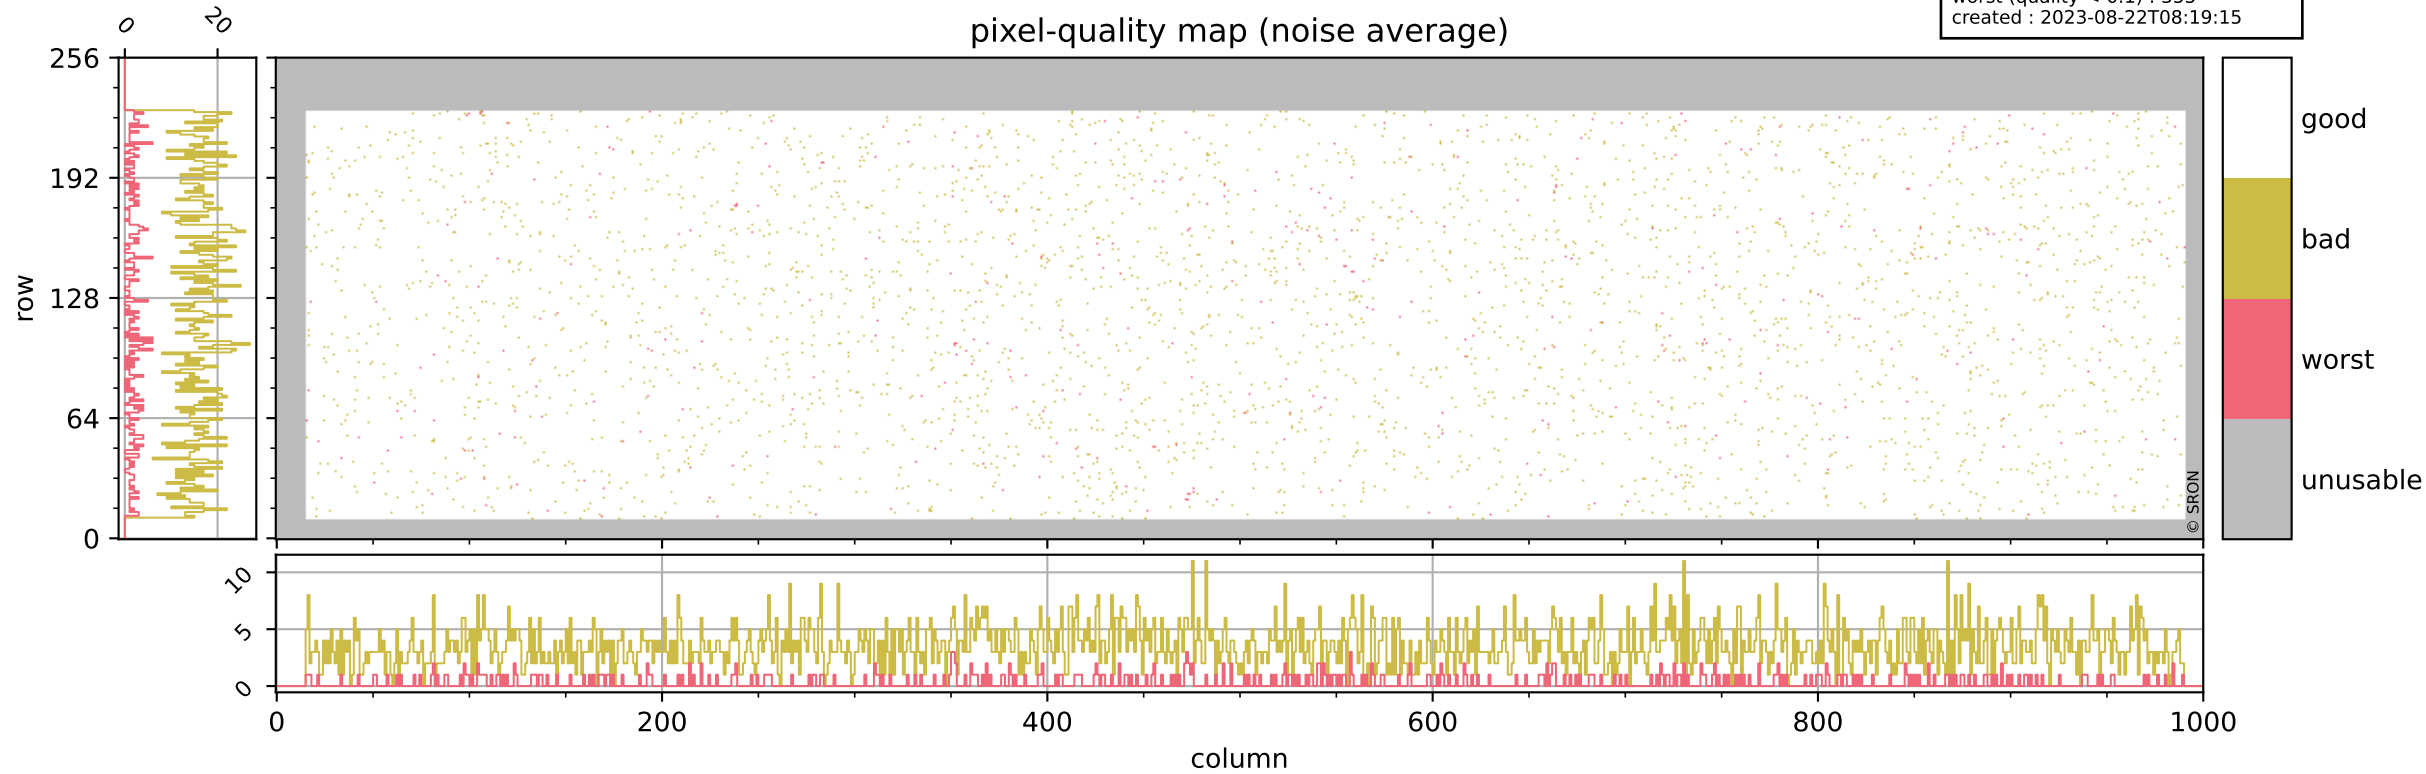

Tropomi SWIR pixel quality (official)

orbits : 20 in [17632, 17677]
coverage : 2021-03-09 / 2021-03-12
bad (quality < 0.8) : 3747
worst (quality < 0.1) : 433
created : 2023-08-22T08:19:14

Tropomi SWIR pixel quality (official)

orbits : 20 in [17632, 17677]
coverage : 2021-03-09 / 2021-03-12
bad (quality < 0.8) : 293
worst (quality < 0.1) : 113
created : 2023-08-22T08:19:15

Tropomi SWIR pixel quality (official)

orbits : 20 in [17632, 17677]
coverage : 2021-03-09 / 2021-03-12
bad (quality < 0.8) : 3501
worst (quality < 0.1) : 355
created : 2023-08-22T08:19:15

pixel-quality map (noise average)

Tropomi SWIR pixel quality (official)

orbits : 20 in [17632, 17677]
coverage : 2021-03-09 / 2021-03-12
to good : 348
good to bad : 1622
to worst : 226
created : 2023-08-22T08:19:15

Tropomi SWIR pixel quality (official) ground-tracks of Sentinel-5P

orbits : 20 in [17632, 17677]
coverage : 2021-03-09 / 2021-03-12
created : 2023-08-22T08:19:16

Tropomi SWIR pixel quality (official)

orbits : [2827, 17677]
coverage : 2018-04-30 / 2021-03-12
created : 2023-08-22T08:19:16