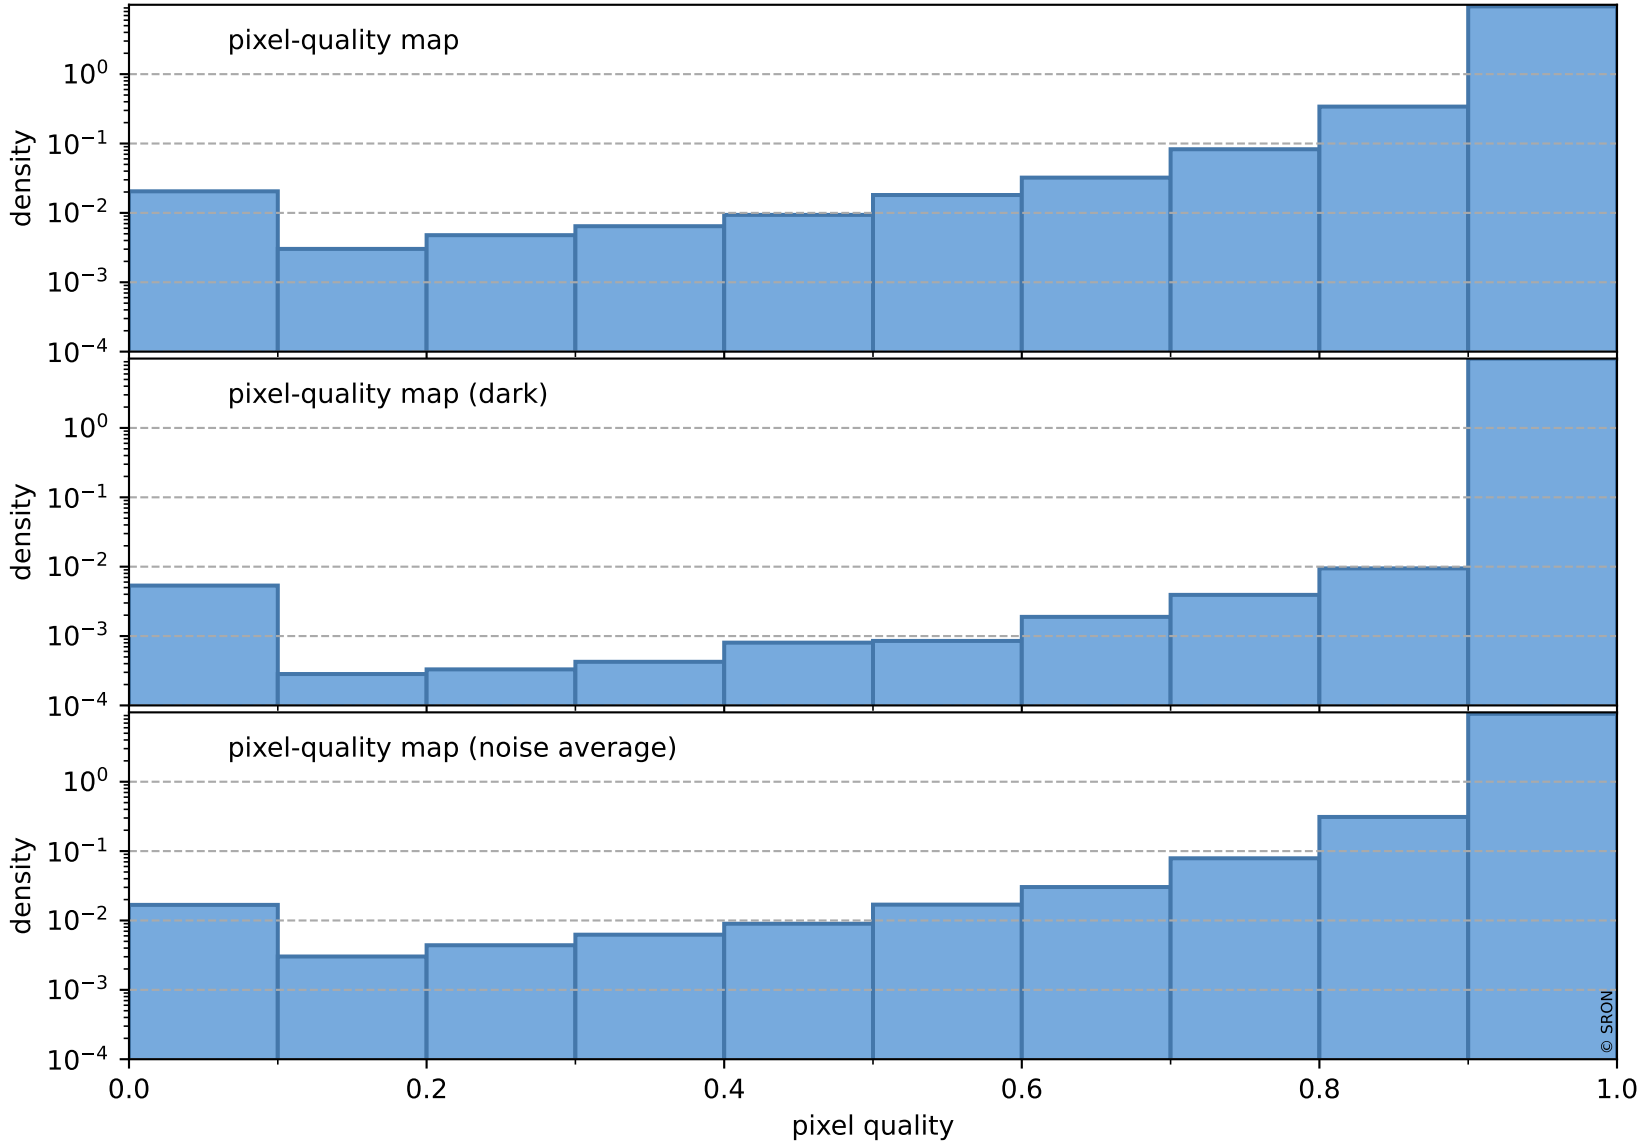

orbits : 20 in [17632, 17677]
coverage : 2021-03-09 / 2021-03-12
bad (quality < 0.8) : 293
worst (quality < 0.1) : 113
created : 2023-08-22T08:19:15

Tropomi SWIR pixel quality (official)

orbits : 20 in [17632, 17677]
coverage : 2021-03-09 / 2021-03-12
bad (quality < 0.8) : 3501
worst (quality < 0.1) : 355
created : 2023-08-22T08:19:15

pixel-quality map (noise average)

Tropomi SWIR pixel quality (official)

orbits : 20 in [17632, 17677]
coverage : 2021-03-09 / 2021-03-12
to good : 348
good to bad : 1622
to worst : 226
created : 2023-08-22T08:19:15

total quality compared with SWIR pixel-quality CKD

Tropomi SWIR pixel quality (official)

orbits : 20 in [17632, 17677]
coverage : 2021-03-09 / 2021-03-12
created : 2023-08-22T08:19:15

Histograms of pixel-quality

Tropomi SWIR pixel quality (official) ground-tracks of Sentinel-5P

orbits : 20 in [17632, 17677]
coverage : 2021-03-09 / 2021-03-12
created : 2023-08-22T08:19:16

Tropomi SWIR pixel quality (official)

orbits : [2827, 17677]
coverage : 2018-04-30 / 2021-03-12
created : 2023-08-22T08:19:16