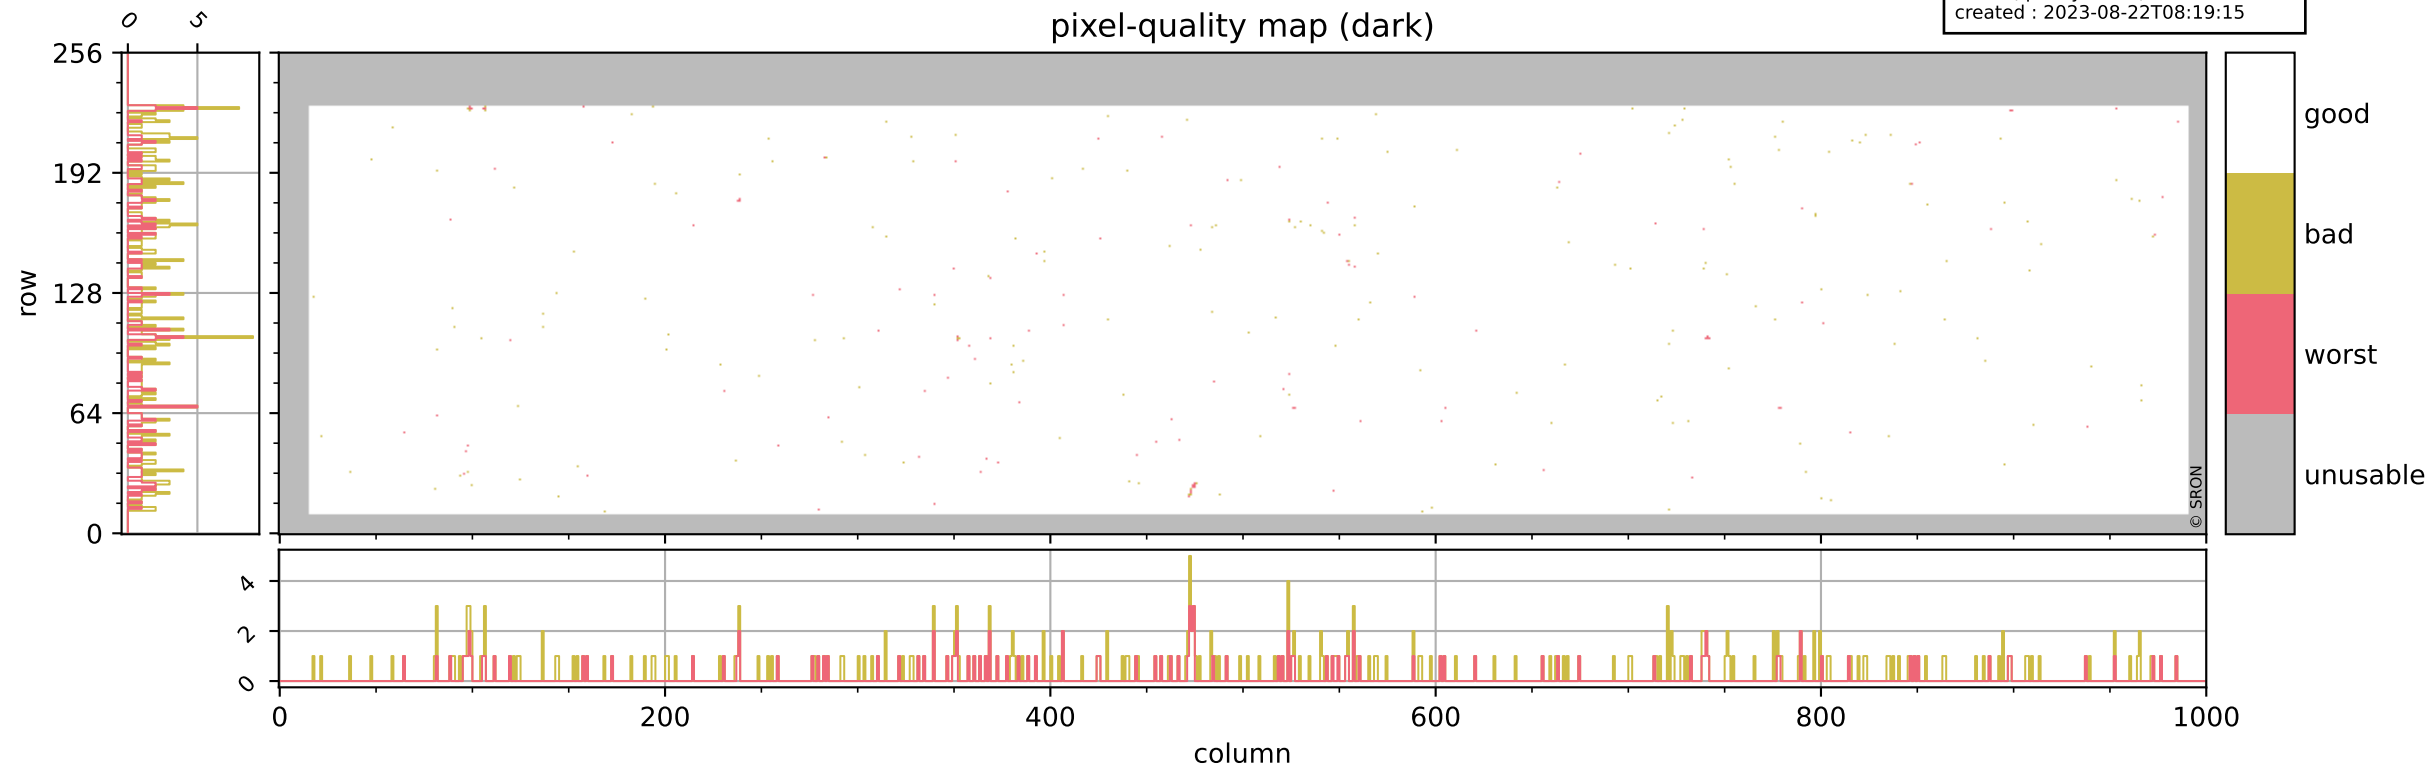

Tropomi SWIR pixel quality (official)

orbits : 20 in [17632, 17677]
coverage : 2021-03-09 / 2021-03-12
bad (quality < 0.8) : 3747
worst (quality < 0.1) : 433
created : 2023-08-22T08:19:14

Tropomi SWIR pixel quality (official)

orbits : 20 in [17632, 17677]
coverage : 2021-03-09 / 2021-03-12
bad (quality < 0.8) : 293
worst (quality < 0.1) : 113
created : 2023-08-22T08:19:15

Tropomi SWIR pixel quality (official)

orbits : 20 in [17632, 17677]
coverage : 2021-03-09 / 2021-03-12
bad (quality < 0.8) : 3501
worst (quality < 0.1) : 355
created : 2023-08-22T08:19:15

pixel-quality map (noise average)

Tropomi SWIR pixel quality (official)

orbits : 20 in [17632, 17677]
coverage : 2021-03-09 / 2021-03-12
to good : 348
good to bad : 1622
to worst : 226
created : 2023-08-22T08:19:15

Tropomi SWIR pixel quality (official) ground-tracks of Sentinel-5P

orbits : 20 in [17632, 17677]
coverage : 2021-03-09 / 2021-03-12
created : 2023-08-22T08:19:16

Tropomi SWIR pixel quality (official)

orbits : [2827, 17677]
coverage : 2018-04-30 / 2021-03-12
created : 2023-08-22T08:19:16