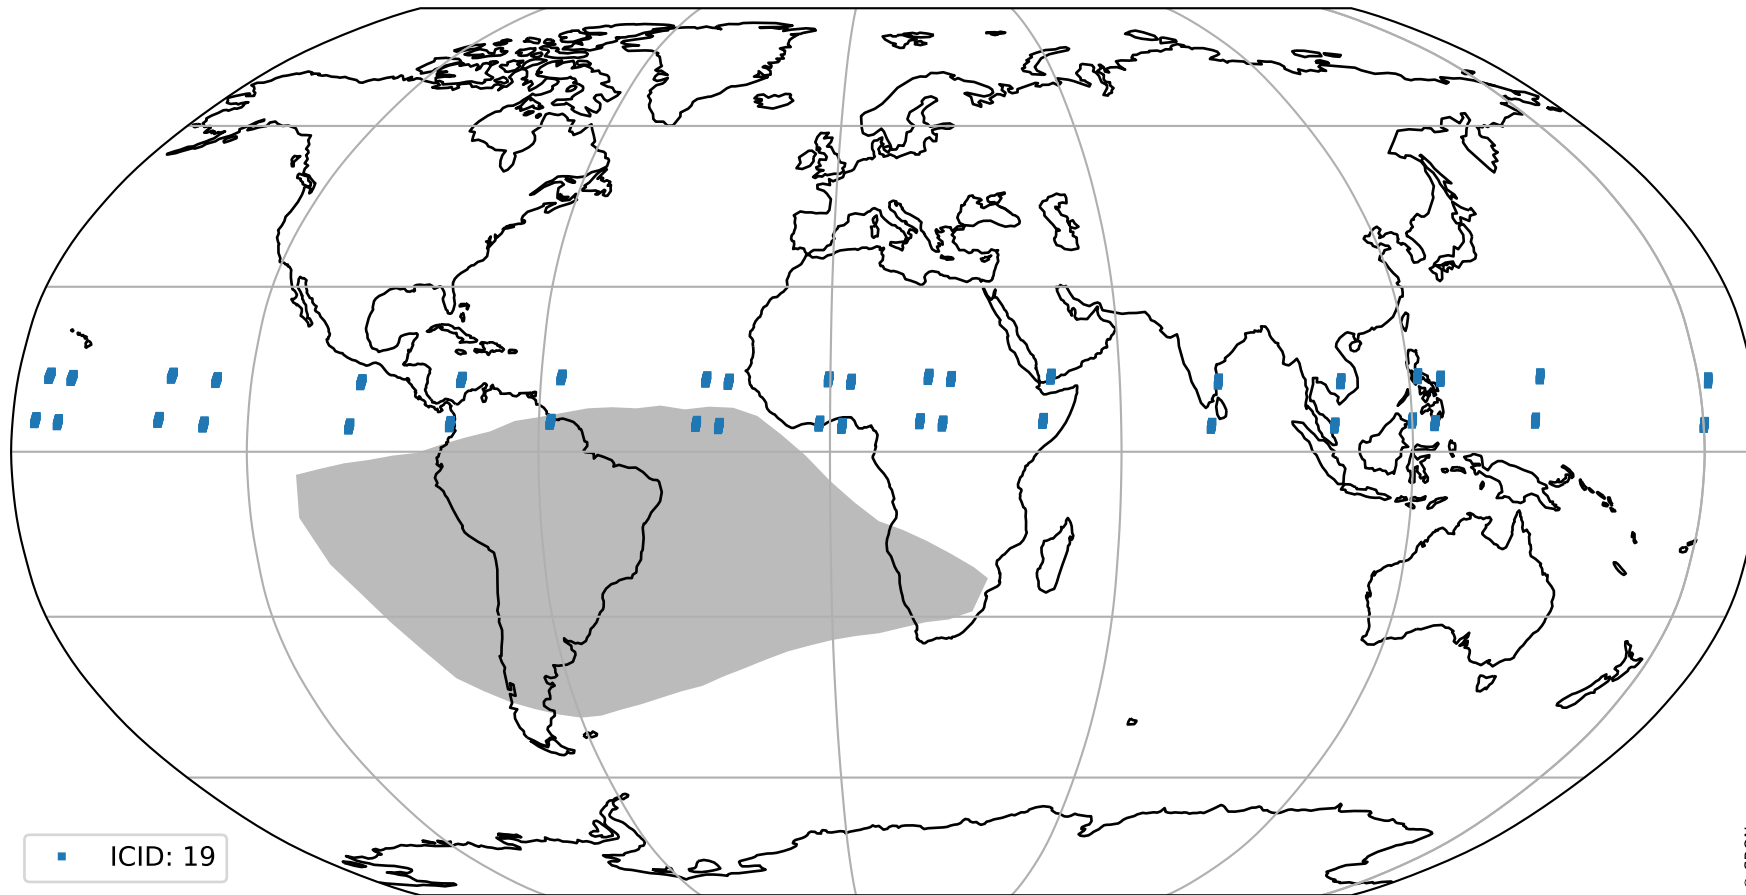

total quality compared with SWIR pixel-quality CKD

Tropomi SWIR pixel quality (official)

orbits : 20 in [17632, 17677]
coverage : 2021-03-09 / 2021-03-12
created : 2023-08-22T08:19:15

Histograms of pixel-quality

Tropomi SWIR pixel quality (official) ground-tracks of Sentinel-5P

orbits : 20 in [17632, 17677]
coverage : 2021-03-09 / 2021-03-12
created : 2023-08-22T08:19:16

Tropomi SWIR pixel quality (official)

orbits : [2827, 17677]
coverage : 2018-04-30 / 2021-03-12
created : 2023-08-22T08:19:16