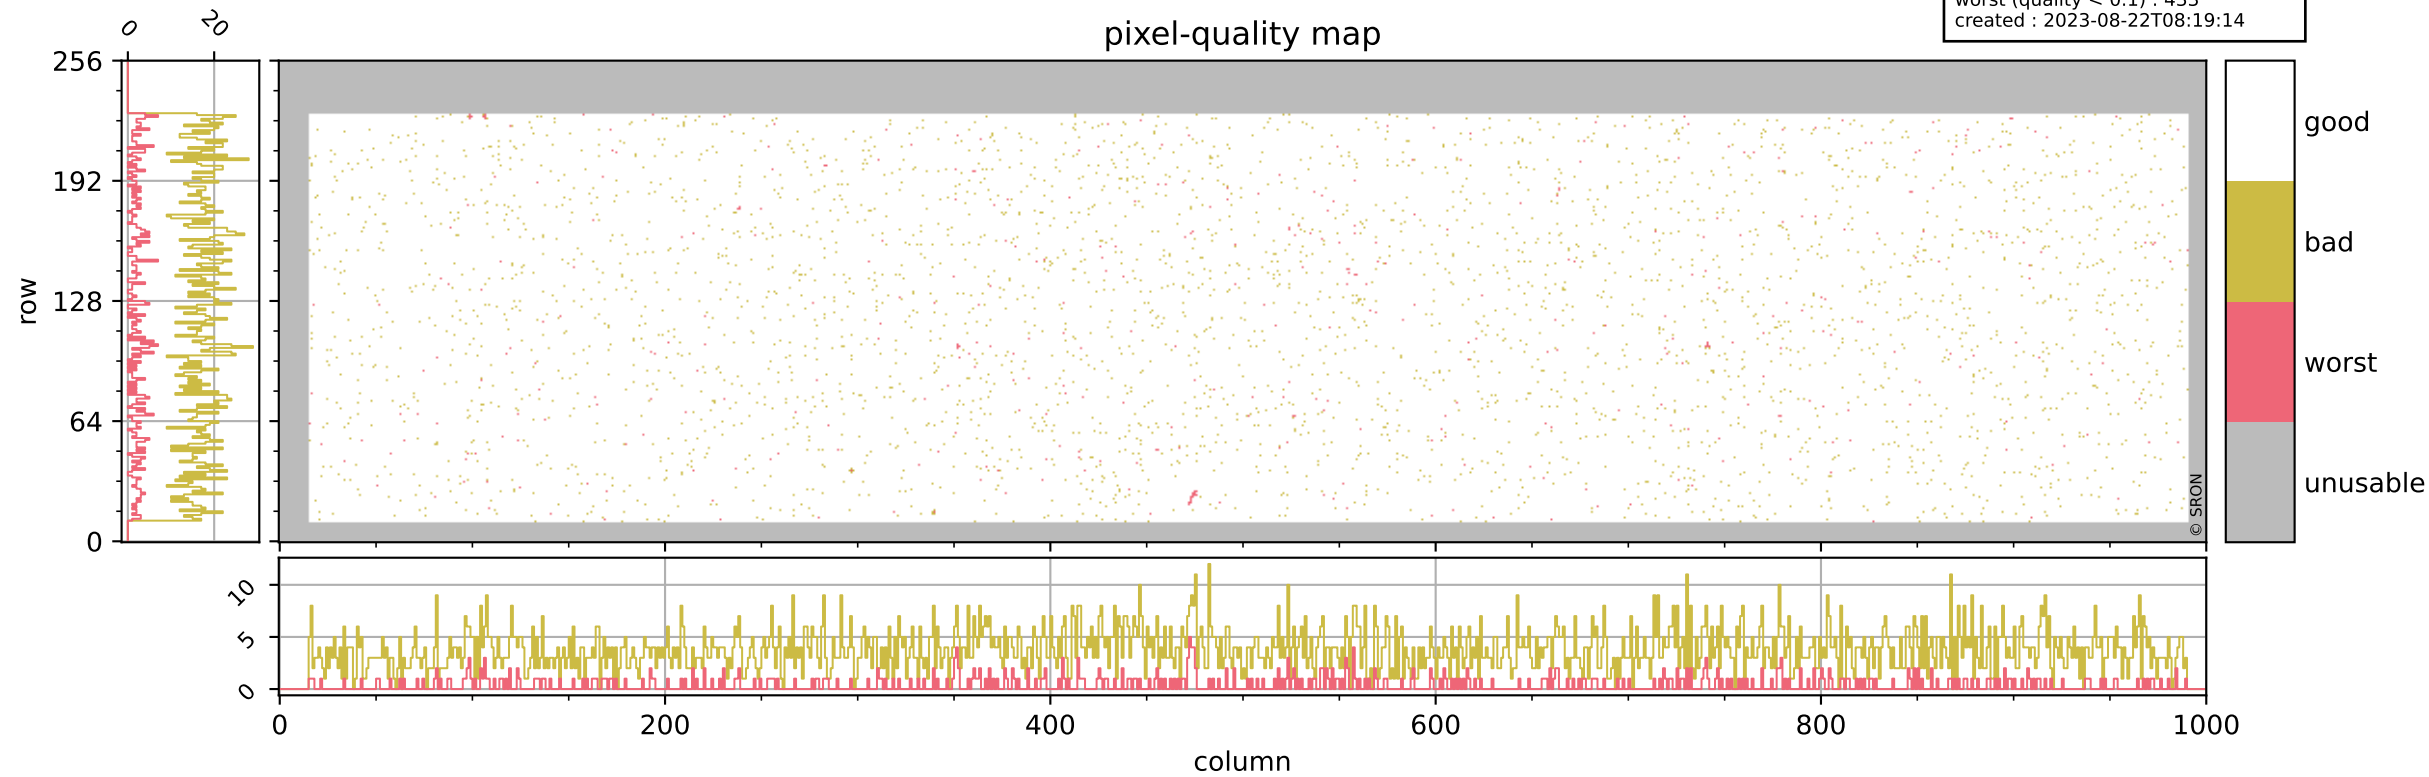

Tropomi SWIR pixel quality (official)

orbits : 20 in [17632, 17677]
coverage : 2021-03-09 / 2021-03-12
bad (quality < 0.8) : 3747
worst (quality < 0.1) : 433
created : 2023-08-22T08:19:14

Tropomi SWIR pixel quality (official)

orbits : 20 in [17632, 17677]
coverage : 2021-03-09 / 2021-03-12
bad (quality < 0.8) : 293
worst (quality < 0.1) : 113
created : 2023-08-22T08:19:15

Tropomi SWIR pixel quality (official)

orbits : 20 in [17632, 17677]
coverage : 2021-03-09 / 2021-03-12
bad (quality < 0.8) : 3501
worst (quality < 0.1) : 355
created : 2023-08-22T08:19:15

pixel-quality map (noise average)

Tropomi SWIR pixel quality (official)

orbits : 20 in [17632, 17677]
coverage : 2021-03-09 / 2021-03-12
to good : 348
good to bad : 1622
to worst : 226
created : 2023-08-22T08:19:15

Tropomi SWIR pixel quality (official) ground-tracks of Sentinel-5P

orbits : 20 in [17632, 17677]
coverage : 2021-03-09 / 2021-03-12
created : 2023-08-22T08:19:16

Tropomi SWIR pixel quality (official)

orbits : [2827, 17677]
coverage : 2018-04-30 / 2021-03-12
created : 2023-08-22T08:19:16