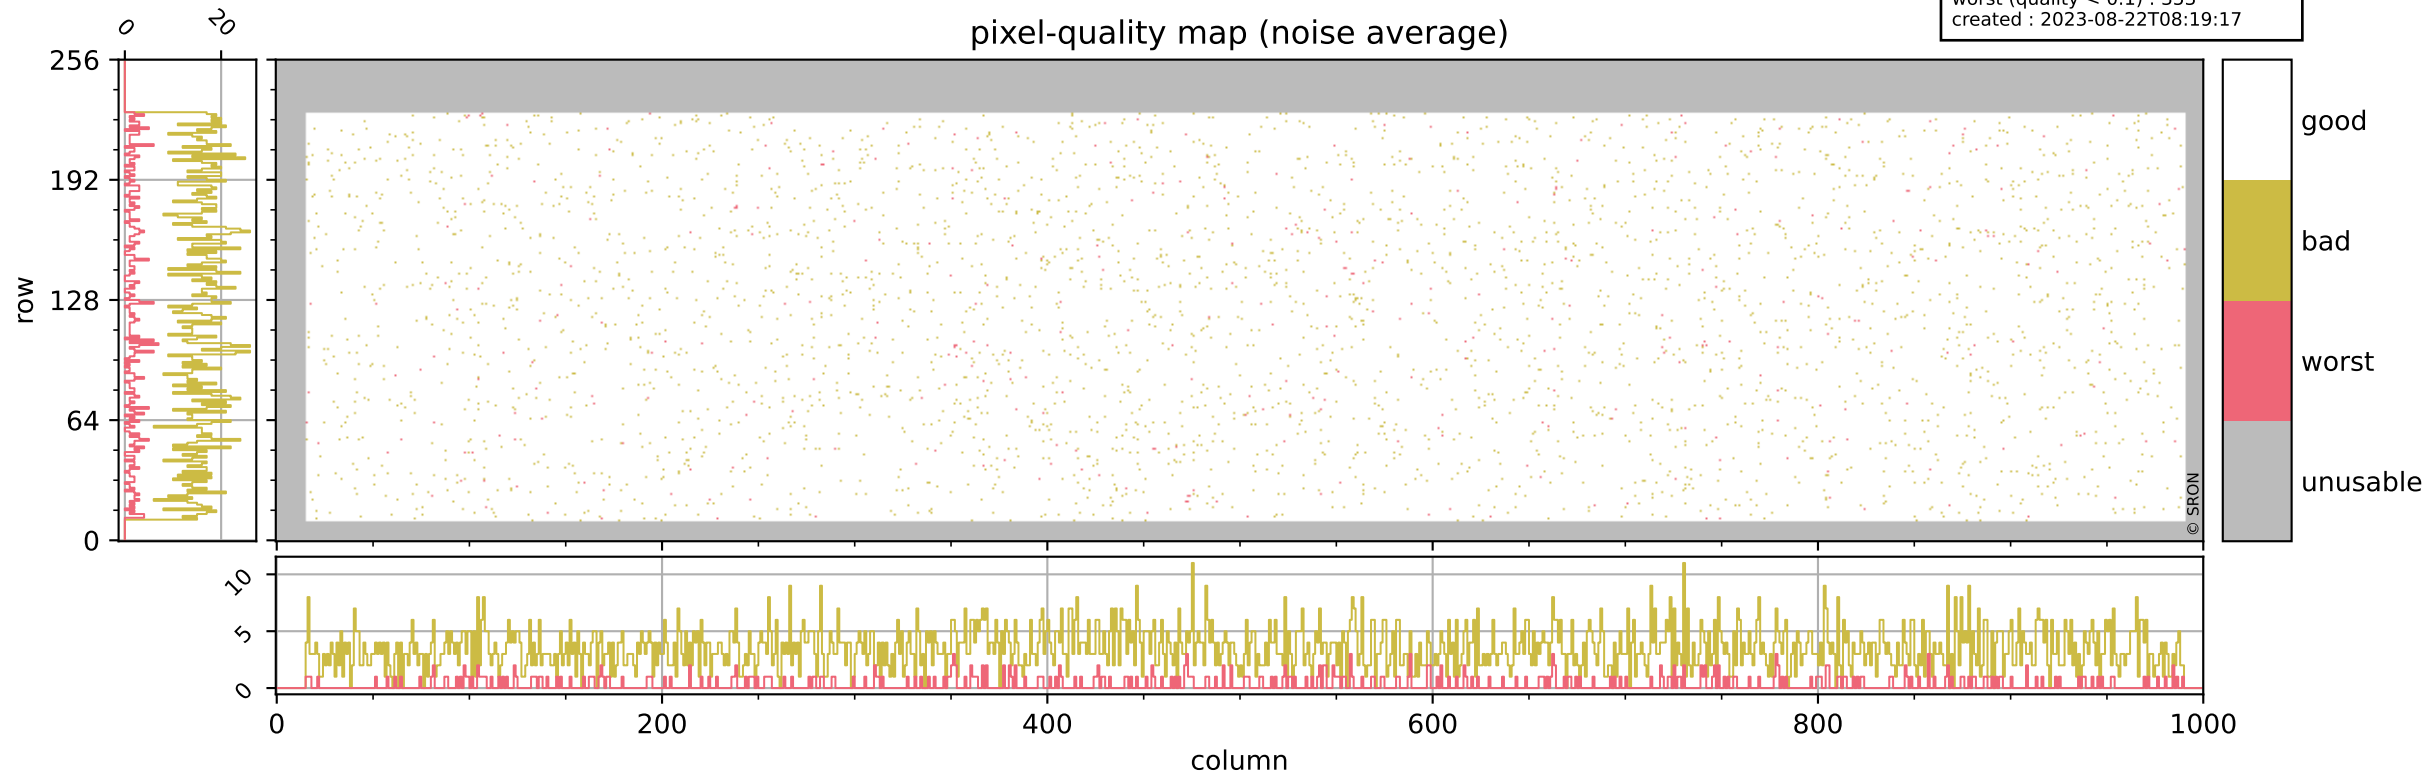

Tropomi SWIR pixel quality (official)

orbits : 19 in [17647, 17692]
coverage : 2021-03-10 / 2021-03-13
bad (quality < 0.8) : 3464
worst (quality < 0.1) : 353
created : 2023-08-22T08:19:17

pixel-quality map (noise average)