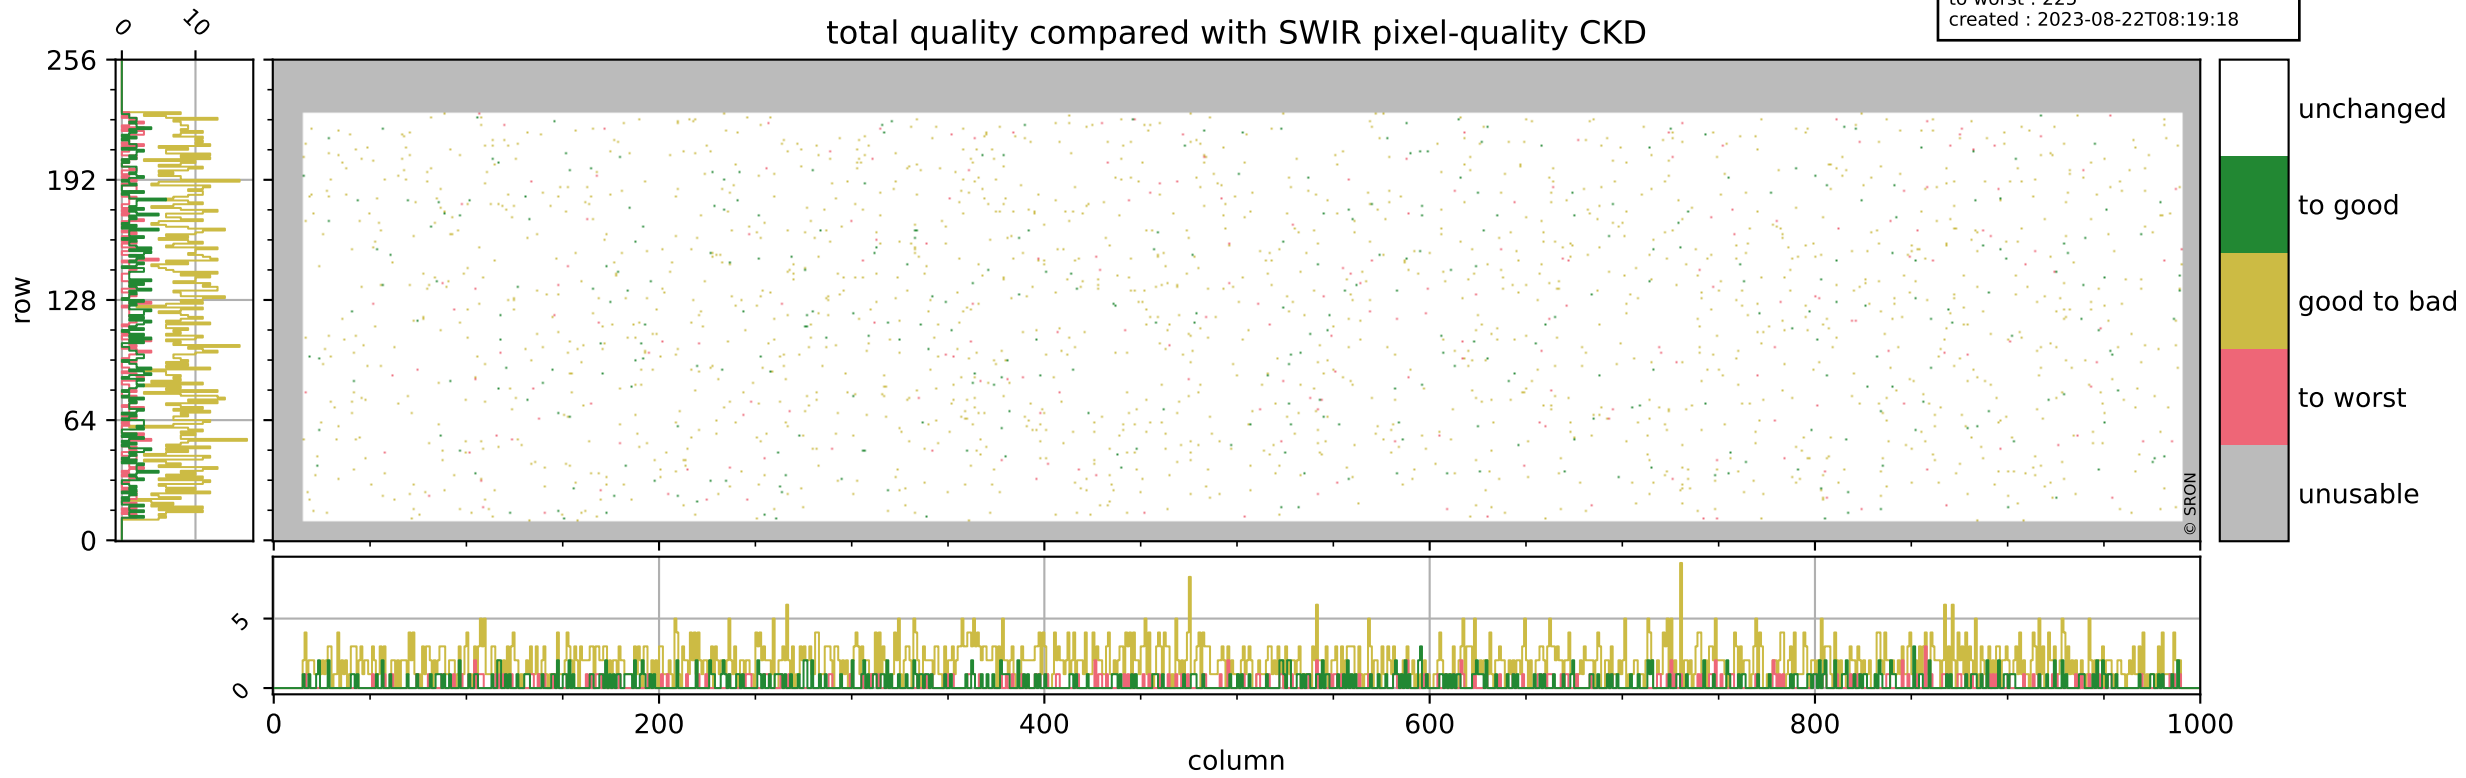

Tropomi SWIR pixel quality (official)

orbits : 19 in [17647, 17692]
coverage : 2021-03-10 / 2021-03-13
to good : 355
good to bad : 1594
to worst : 225
created : 2023-08-22T08:19:18

total quality compared with SWIR pixel-quality CKD