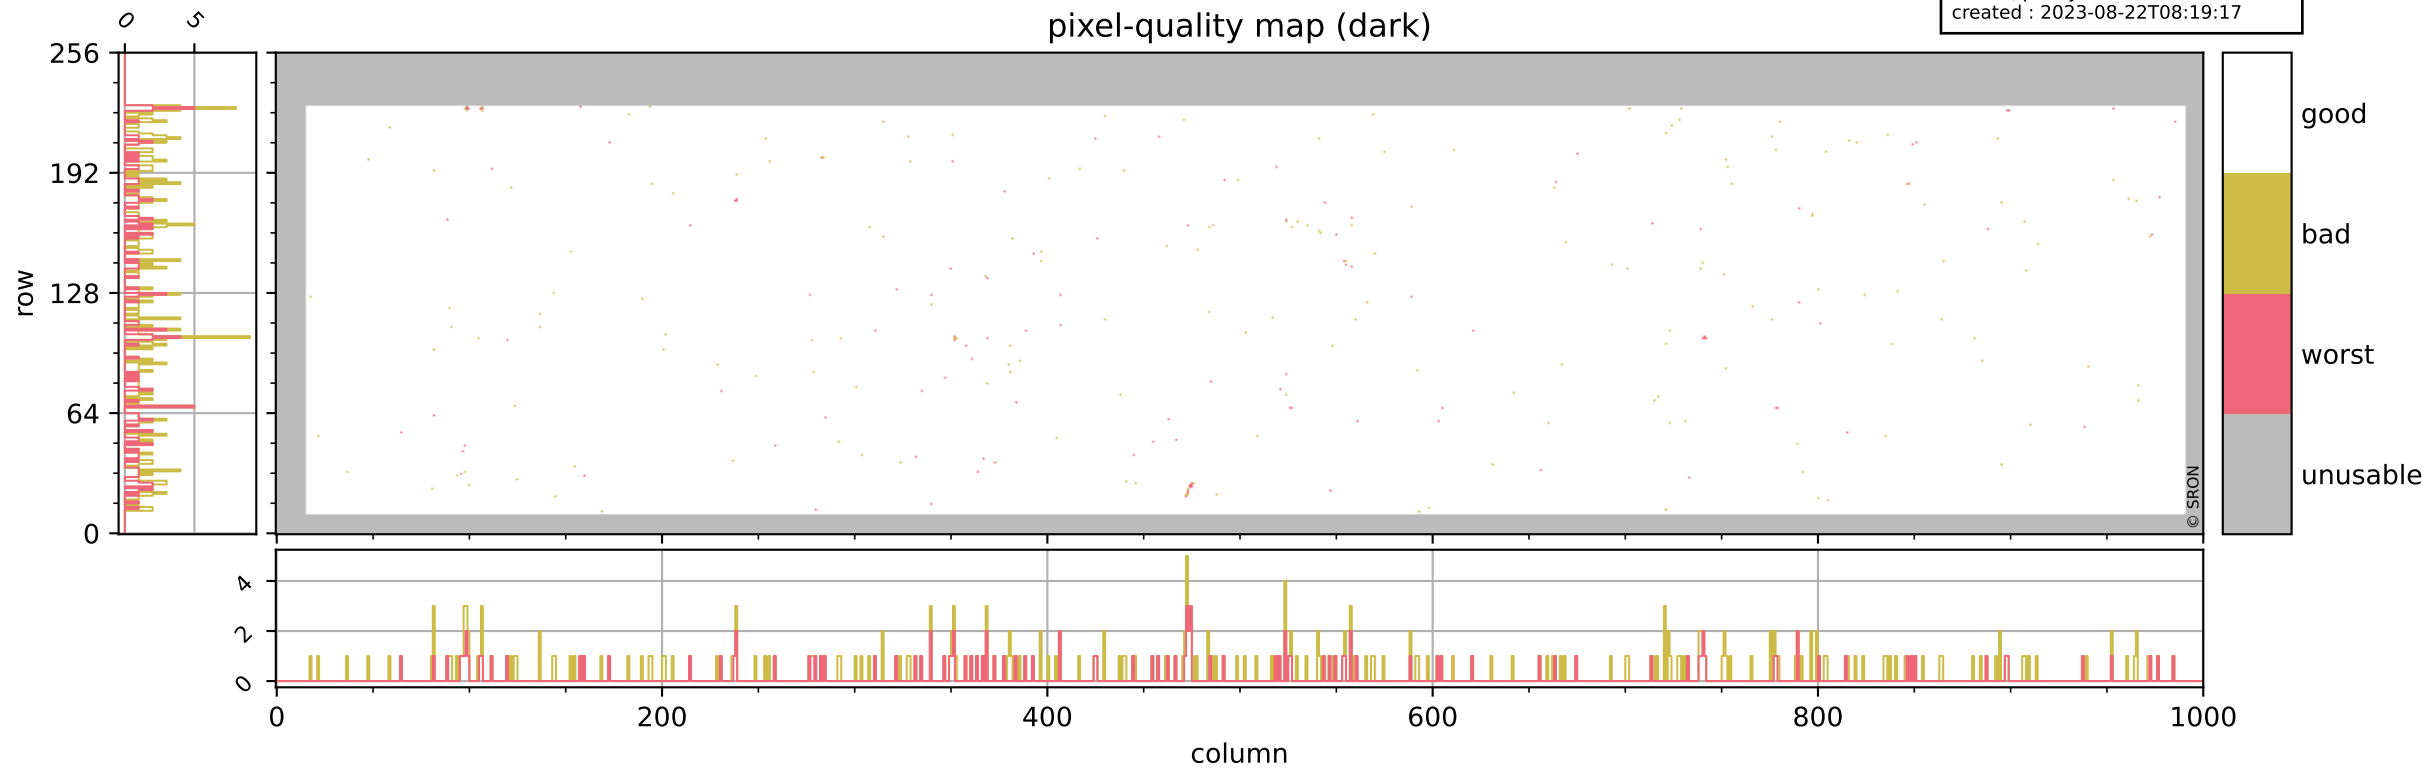

# Tropomi SWIR pixel quality (official)

orbits : 19 in [17647, 17692]  
coverage : 2021-03-10 / 2021-03-13  
bad (quality < 0.8) : 3714  
worst (quality < 0.1) : 433  
created : 2023-08-22T08:19:17

## pixel-quality map

# Tropomi SWIR pixel quality (official)

orbits : 19 in [17647, 17692]  
coverage : 2021-03-10 / 2021-03-13  
bad (quality < 0.8) : 292  
worst (quality < 0.1) : 113  
created : 2023-08-22T08:19:17

# Tropomi SWIR pixel quality (official)

orbits : 19 in [17647, 17692]  
coverage : 2021-03-10 / 2021-03-13  
bad (quality < 0.8) : 3464  
worst (quality < 0.1) : 353  
created : 2023-08-22T08:19:17