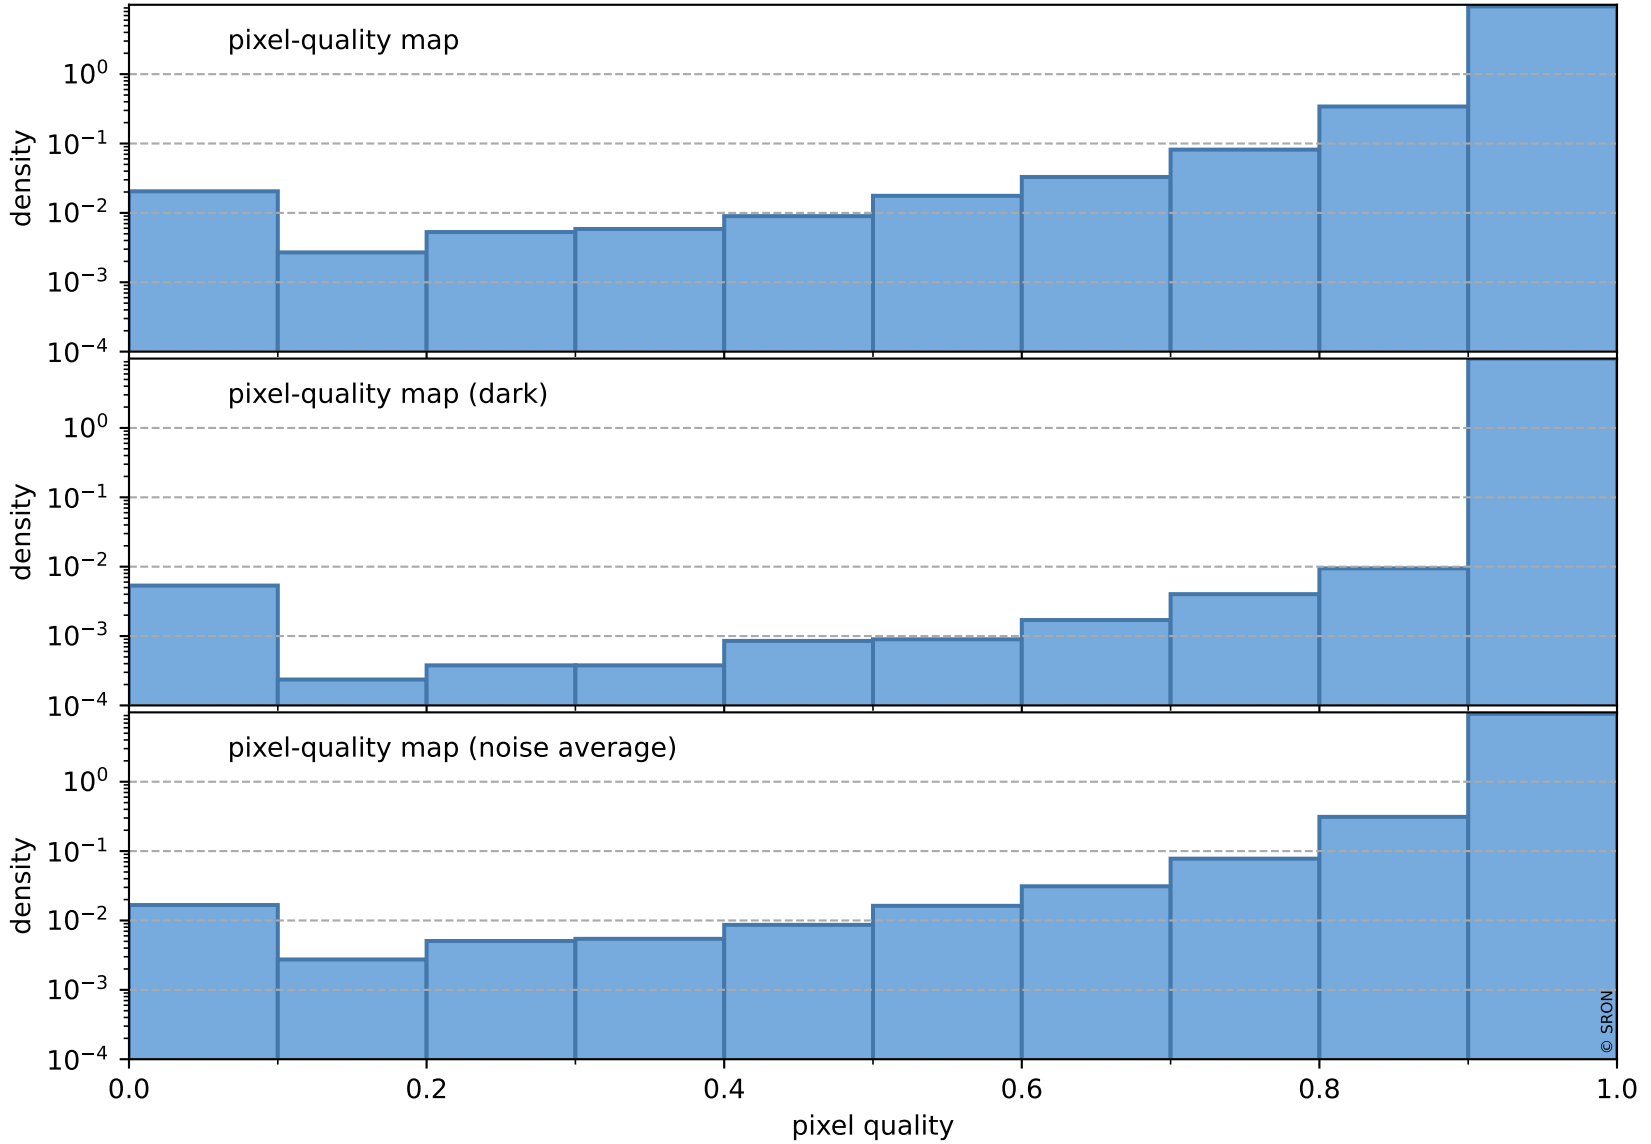

Tropomi SWIR pixel quality (official)

orbits : 19 in [17647, 17692]
coverage : 2021-03-10 / 2021-03-13
created : 2023-08-22T08:19:18

Histograms of pixel-quality