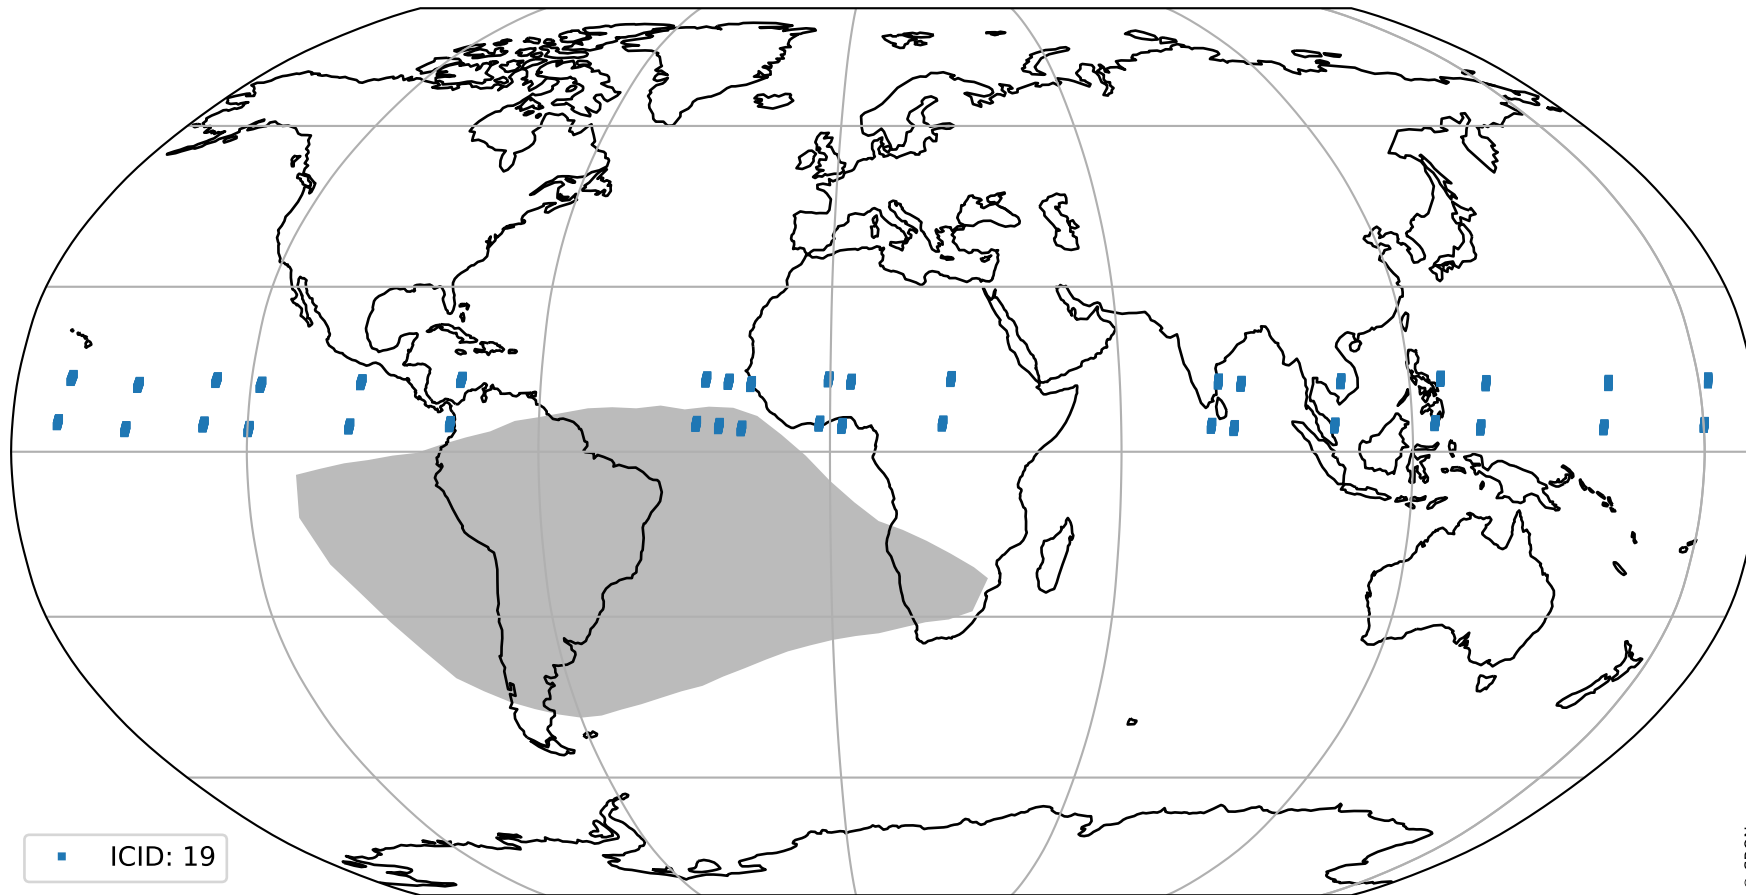

# Tropomi SWIR pixel quality (official)

orbits : 19 in [17647, 17692]  
coverage : 2021-03-10 / 2021-03-13  
created : 2023-08-22T08:19:18

## Histograms of pixel-quality

# Tropomi SWIR pixel quality (official) ground-tracks of Sentinel-5P

orbits : 19 in [17647, 17692]  
coverage : 2021-03-10 / 2021-03-13  
created : 2023-08-22T08:19:18