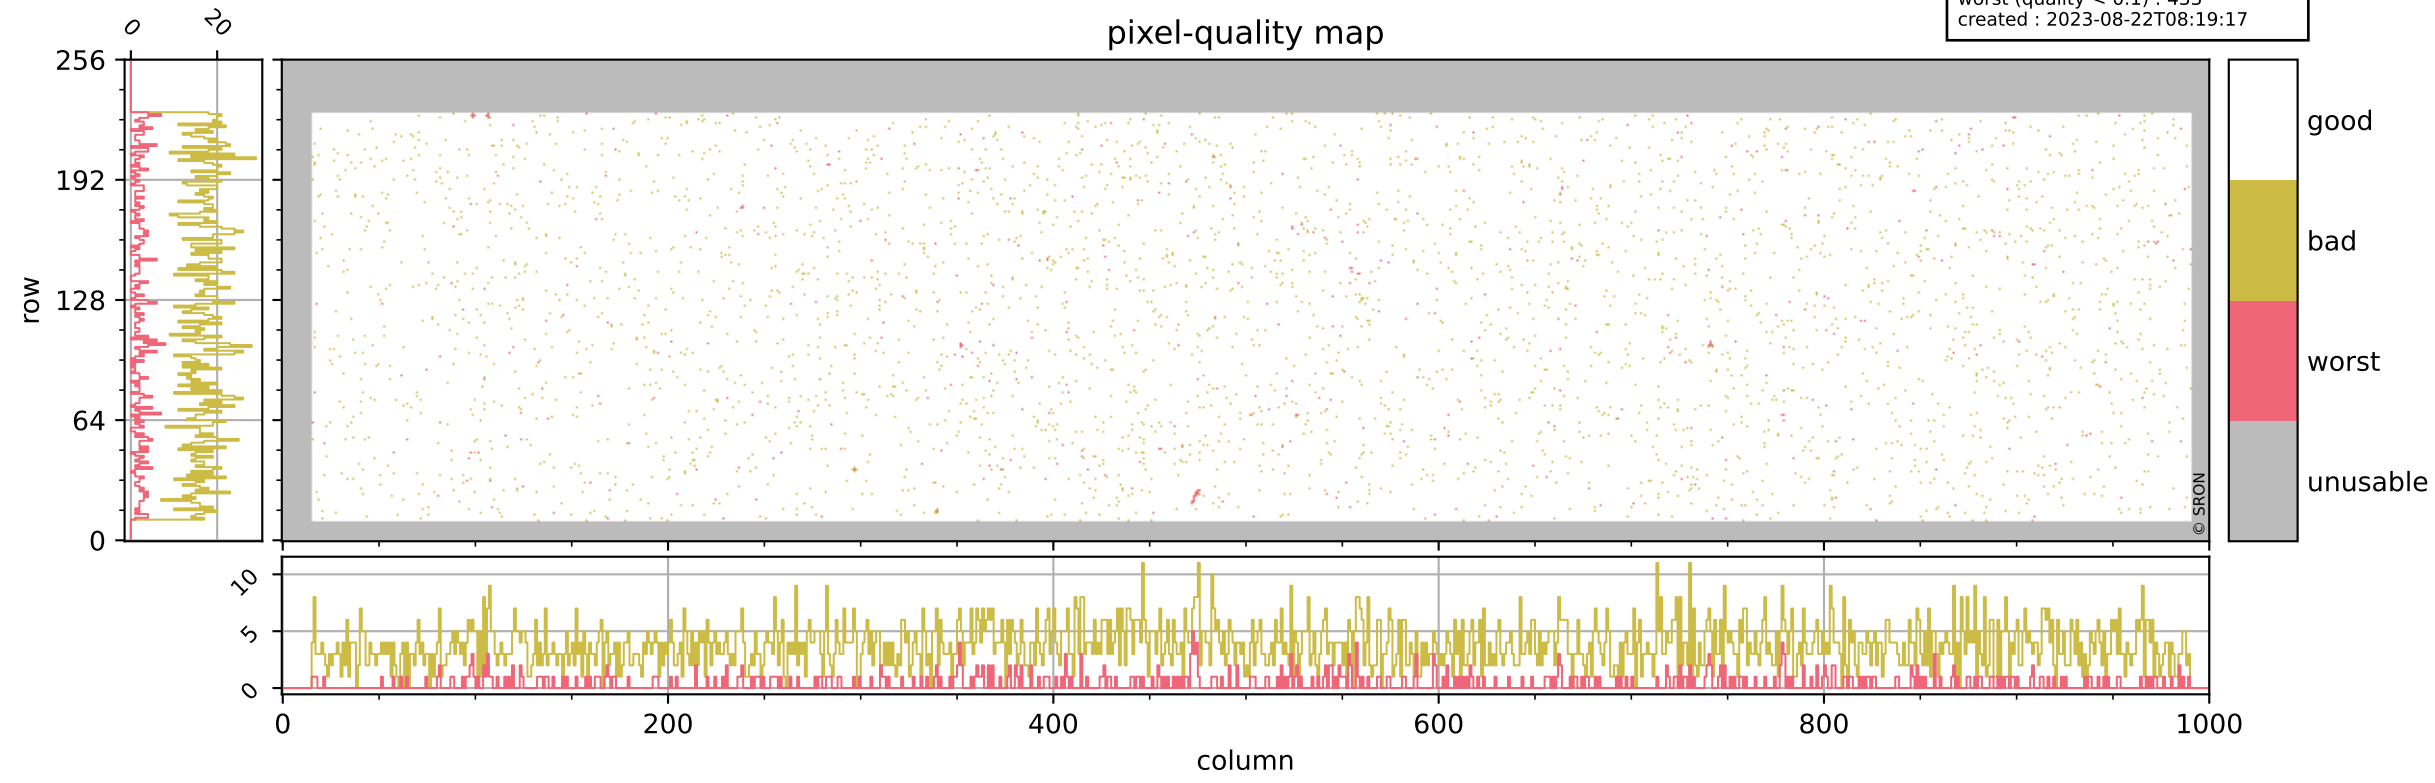

# Tropomi SWIR pixel quality (official)

orbits : 19 in [17647, 17692]  
coverage : 2021-03-10 / 2021-03-13  
bad (quality < 0.8) : 3714  
worst (quality < 0.1) : 433  
created : 2023-08-22T08:19:17

## pixel-quality map

# Tropomi SWIR pixel quality (official)

orbits : 19 in [17647, 17692]  
coverage : 2021-03-10 / 2021-03-13  
bad (quality < 0.8) : 292  
worst (quality < 0.1) : 113  
created : 2023-08-22T08:19:17

# Tropomi SWIR pixel quality (official)

orbits : 19 in [17647, 17692]  
coverage : 2021-03-10 / 2021-03-13  
bad (quality < 0.8) : 3464  
worst (quality < 0.1) : 353  
created : 2023-08-22T08:19:17