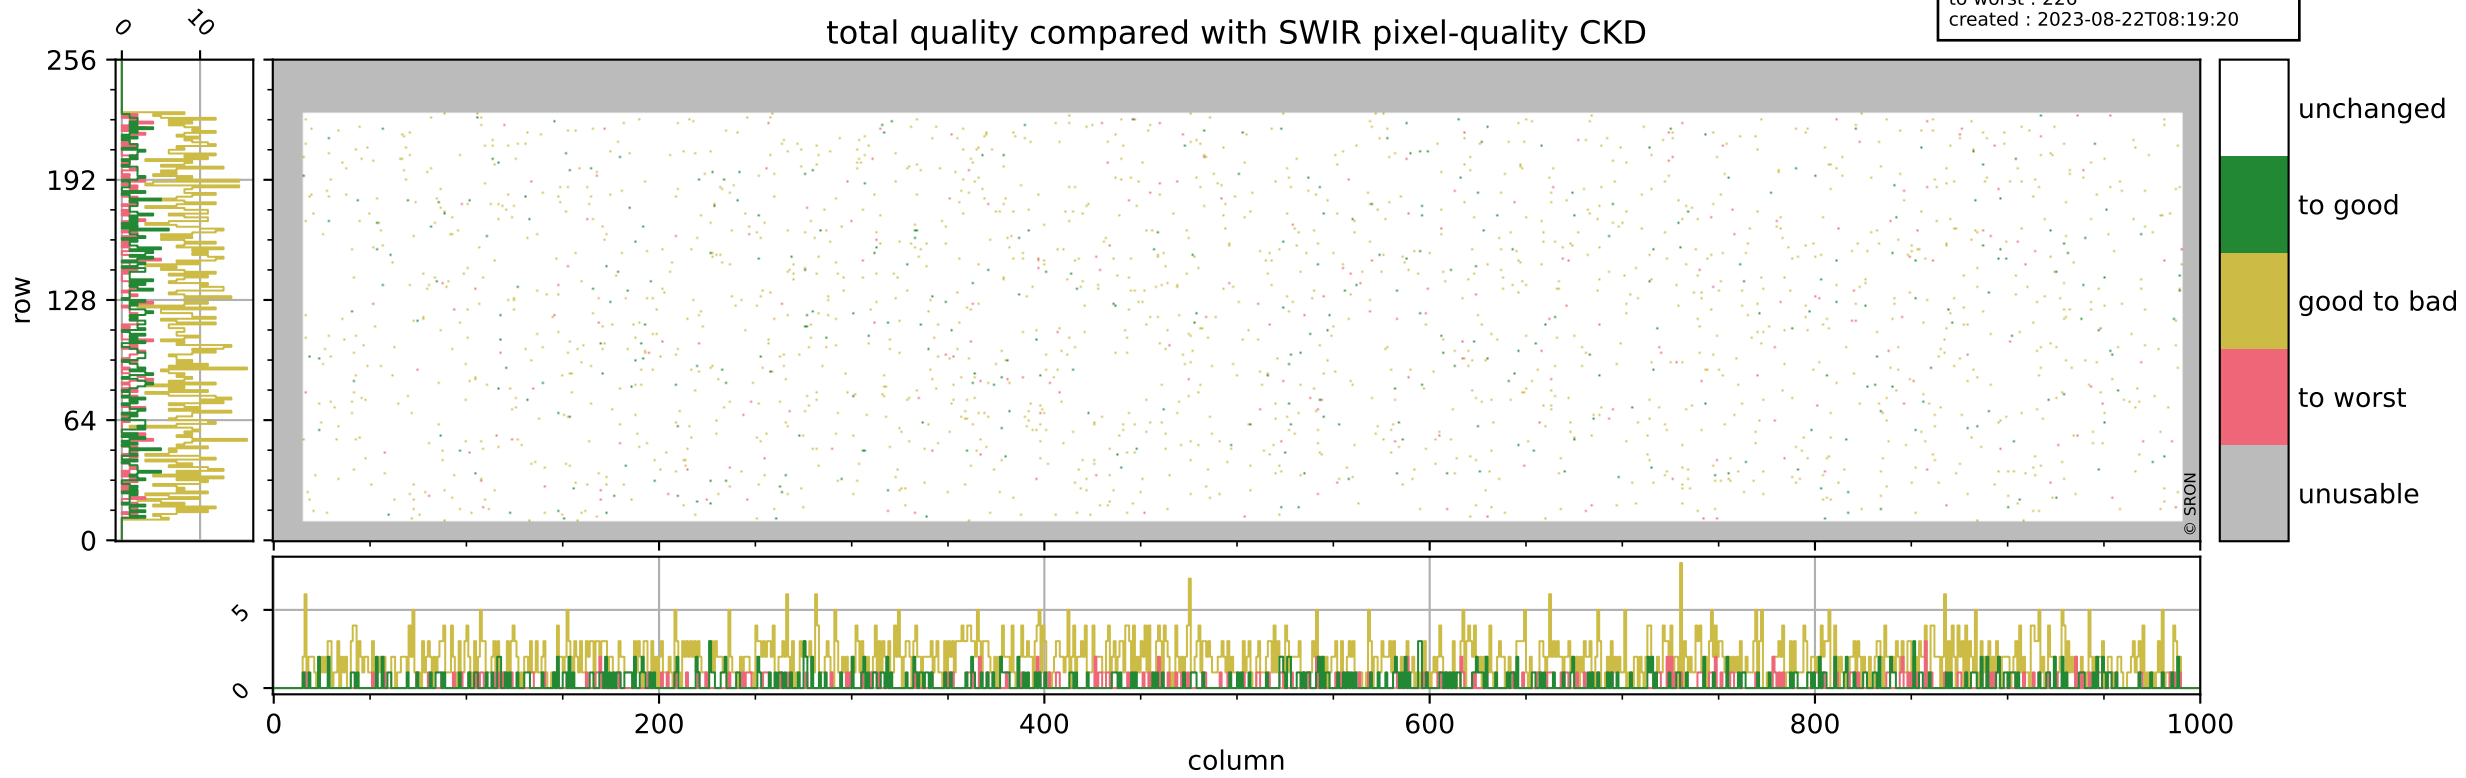

# Tropomi SWIR pixel quality (official)

orbits : 20 in [17662, 17707]  
coverage : 2021-03-11 / 2021-03-14  
bad (quality < 0.8) : 292  
worst (quality < 0.1) : 113  
created : 2023-08-22T08:19:19

# Tropomi SWIR pixel quality (official)

orbits : 20 in [17662, 17707]  
coverage : 2021-03-11 / 2021-03-14  
bad (quality < 0.8) : 3443  
worst (quality < 0.1) : 355  
created : 2023-08-22T08:19:20

pixel-quality map (noise average)

# Tropomi SWIR pixel quality (official)

orbits : 20 in [17662, 17707]  
coverage : 2021-03-11 / 2021-03-14  
to good : 352  
good to bad : 1575  
to worst : 226  
created : 2023-08-22T08:19:20

## total quality compared with SWIR pixel-quality CKD