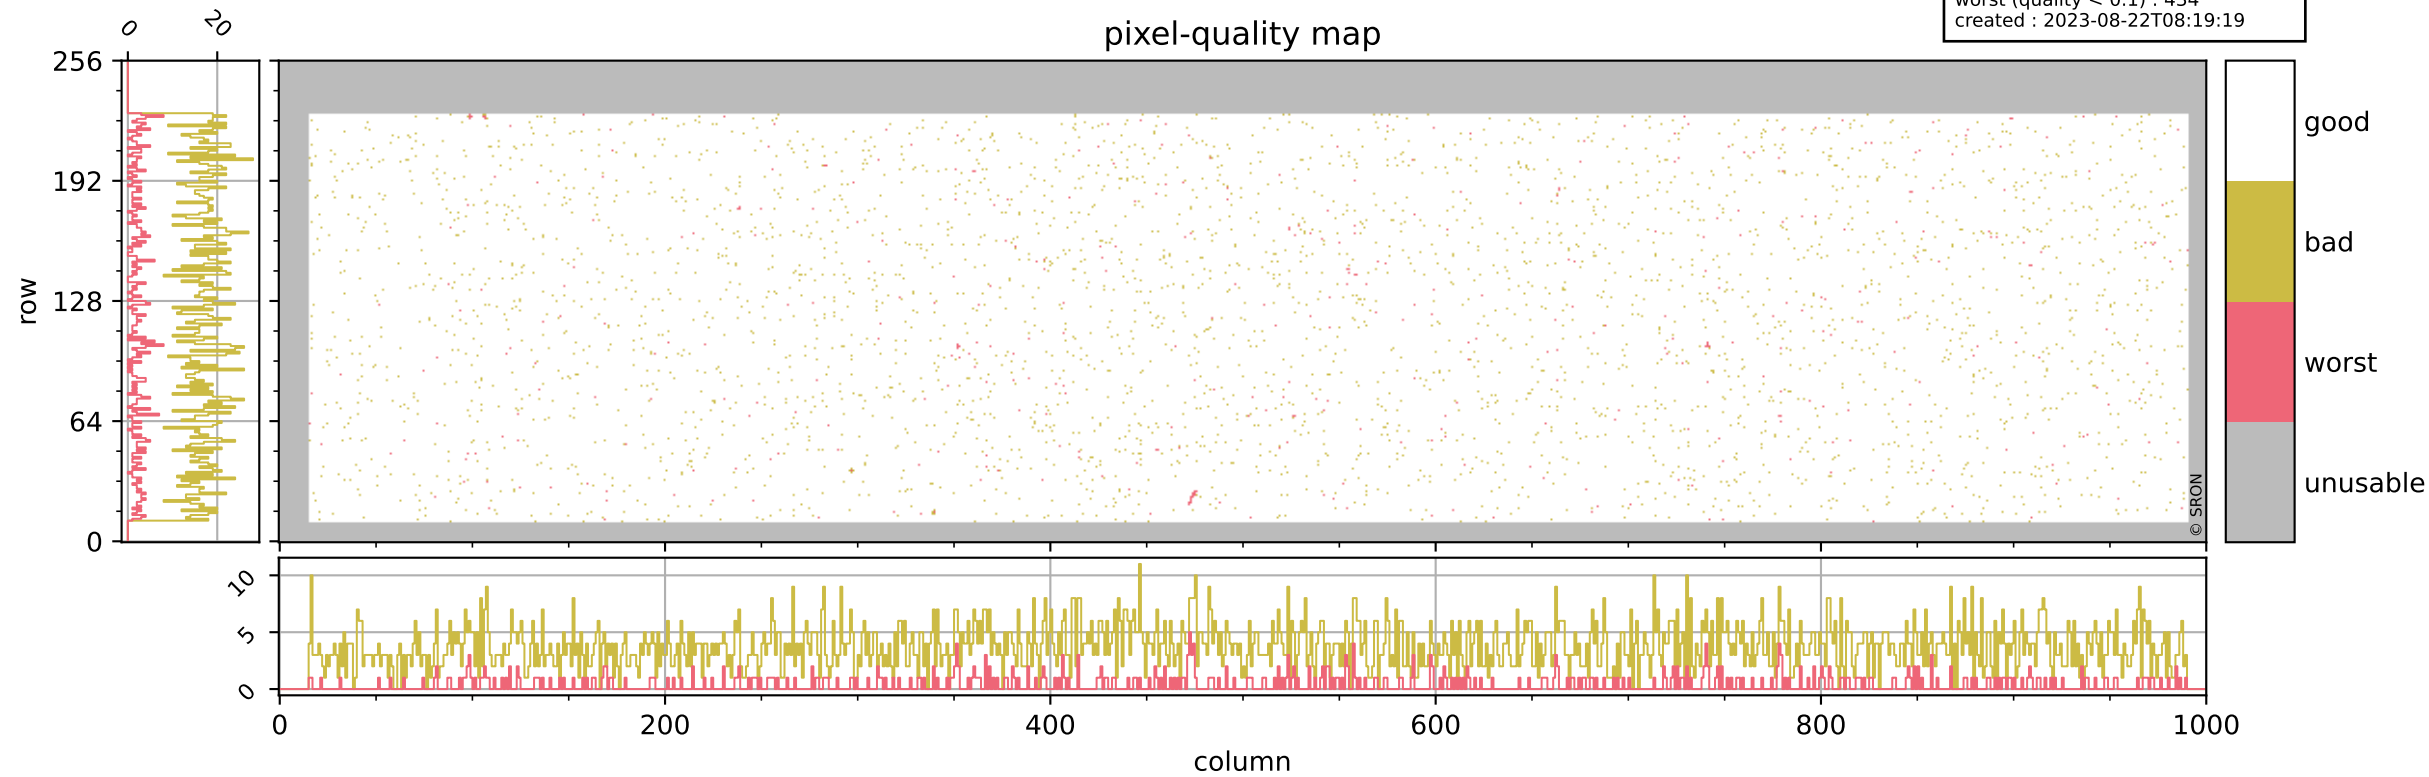

# Tropomi SWIR pixel quality (official)

orbits : 20 in [17662, 17707]  
coverage : 2021-03-11 / 2021-03-14  
bad (quality < 0.8) : 3699  
worst (quality < 0.1) : 434  
created : 2023-08-22T08:19:19

## pixel-quality map

# Tropomi SWIR pixel quality (official)

orbits : 20 in [17662, 17707]  
coverage : 2021-03-11 / 2021-03-14  
bad (quality < 0.8) : 292  
worst (quality < 0.1) : 113  
created : 2023-08-22T08:19:19

# Tropomi SWIR pixel quality (official)

orbits : 20 in [17662, 17707]  
coverage : 2021-03-11 / 2021-03-14  
bad (quality < 0.8) : 3443  
worst (quality < 0.1) : 355  
created : 2023-08-22T08:19:20

pixel-quality map (noise average)