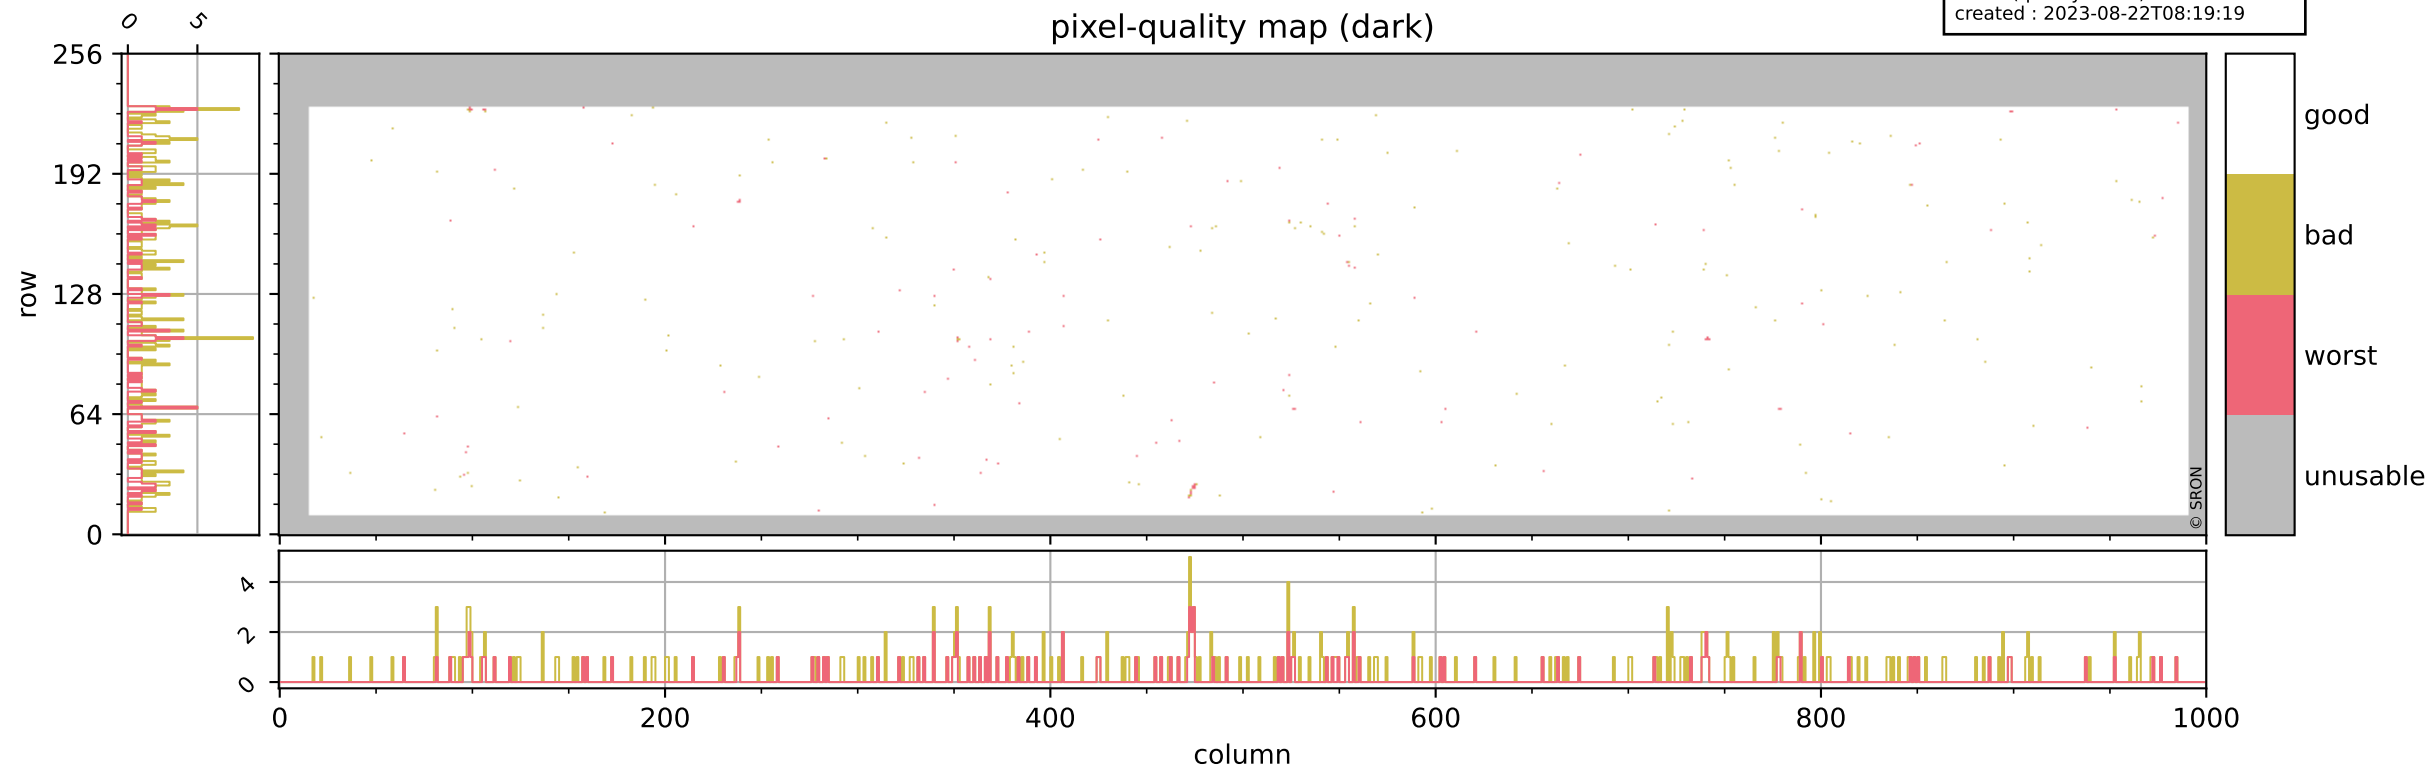

# Tropomi SWIR pixel quality (official)

orbits : 20 in [17662, 17707]  
coverage : 2021-03-11 / 2021-03-14  
bad (quality < 0.8) : 3699  
worst (quality < 0.1) : 434  
created : 2023-08-22T08:19:19

## pixel-quality map

# Tropomi SWIR pixel quality (official)

orbits : 20 in [17662, 17707]  
coverage : 2021-03-11 / 2021-03-14  
bad (quality < 0.8) : 292  
worst (quality < 0.1) : 113  
created : 2023-08-22T08:19:19

# Tropomi SWIR pixel quality (official)

orbits : 20 in [17662, 17707]  
coverage : 2021-03-11 / 2021-03-14  
bad (quality < 0.8) : 3443  
worst (quality < 0.1) : 355  
created : 2023-08-22T08:19:20

pixel-quality map (noise average)