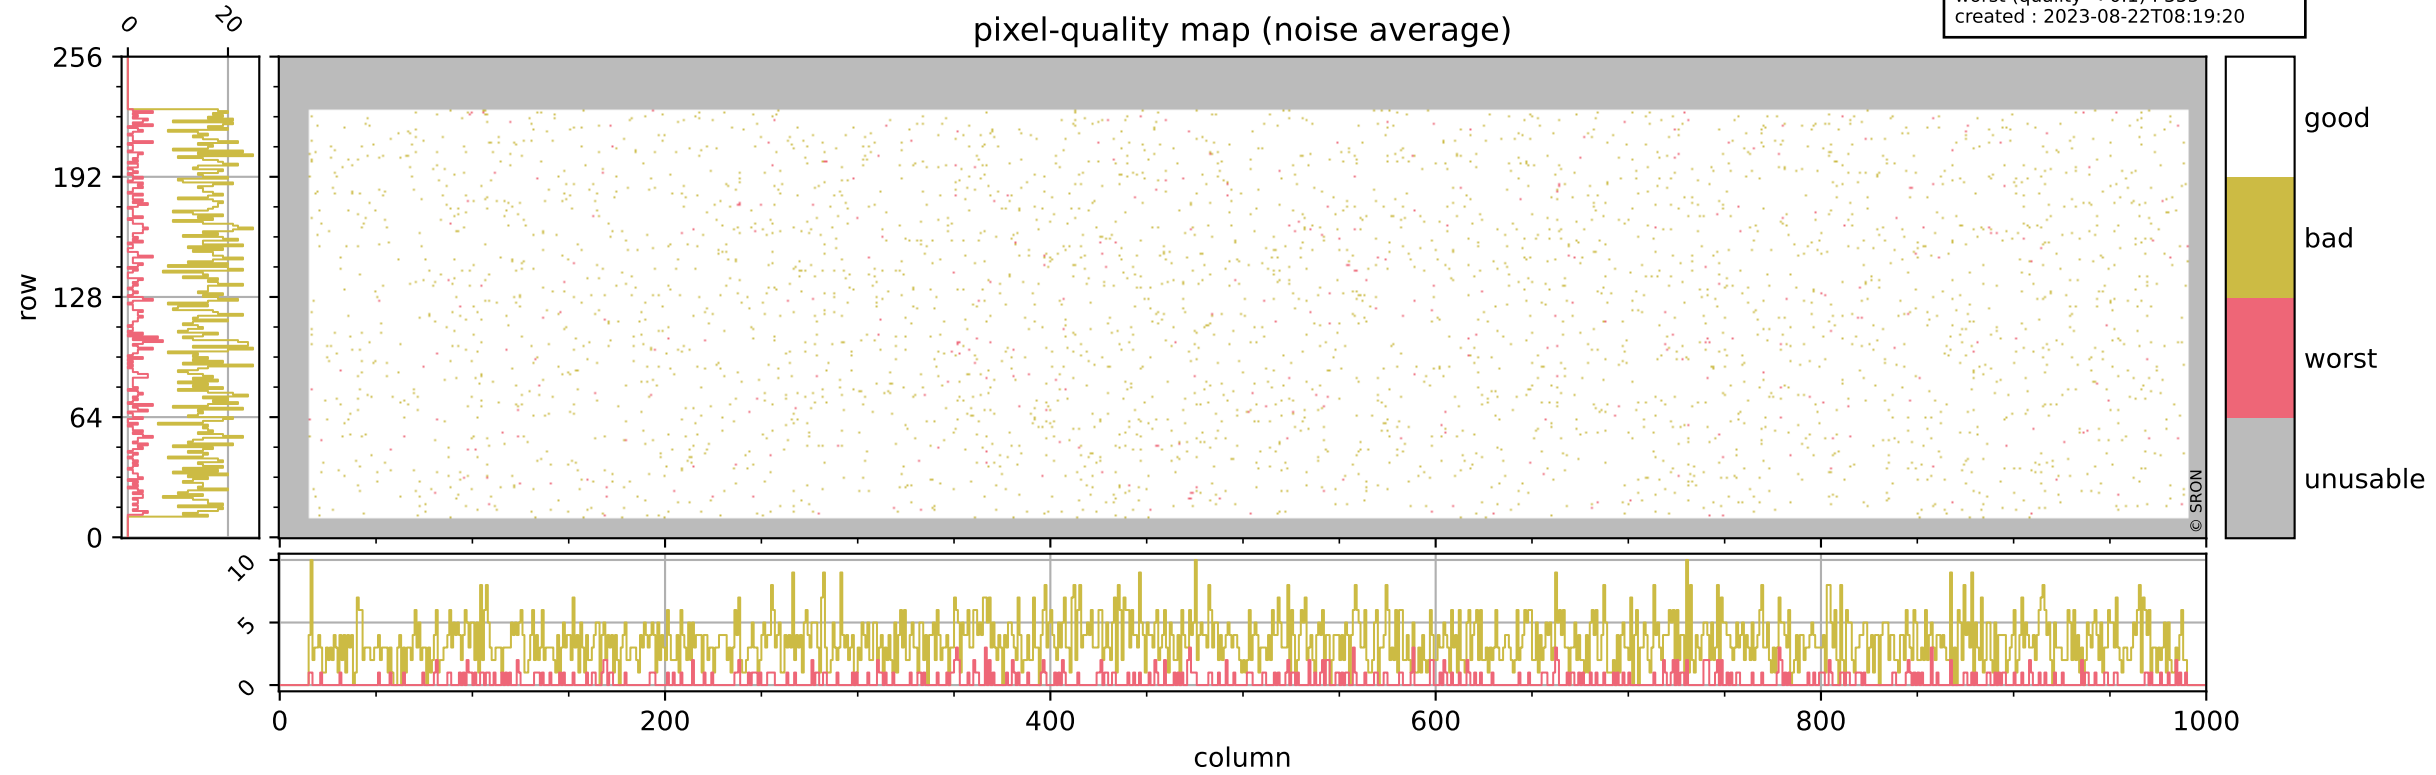

## pixel-quality map

# Tropomi SWIR pixel quality (official)

orbits : 20 in [17662, 17707]  
coverage : 2021-03-11 / 2021-03-14  
bad (quality < 0.8) : 292  
worst (quality < 0.1) : 113  
created : 2023-08-22T08:19:19

# Tropomi SWIR pixel quality (official)

orbits : 20 in [17662, 17707]  
coverage : 2021-03-11 / 2021-03-14  
bad (quality < 0.8) : 3443  
worst (quality < 0.1) : 355  
created : 2023-08-22T08:19:20

pixel-quality map (noise average)

# Tropomi SWIR pixel quality (official)

orbits : 20 in [17662, 17707]  
coverage : 2021-03-11 / 2021-03-14  
to good : 352  
good to bad : 1575  
to worst : 226  
created : 2023-08-22T08:19:20