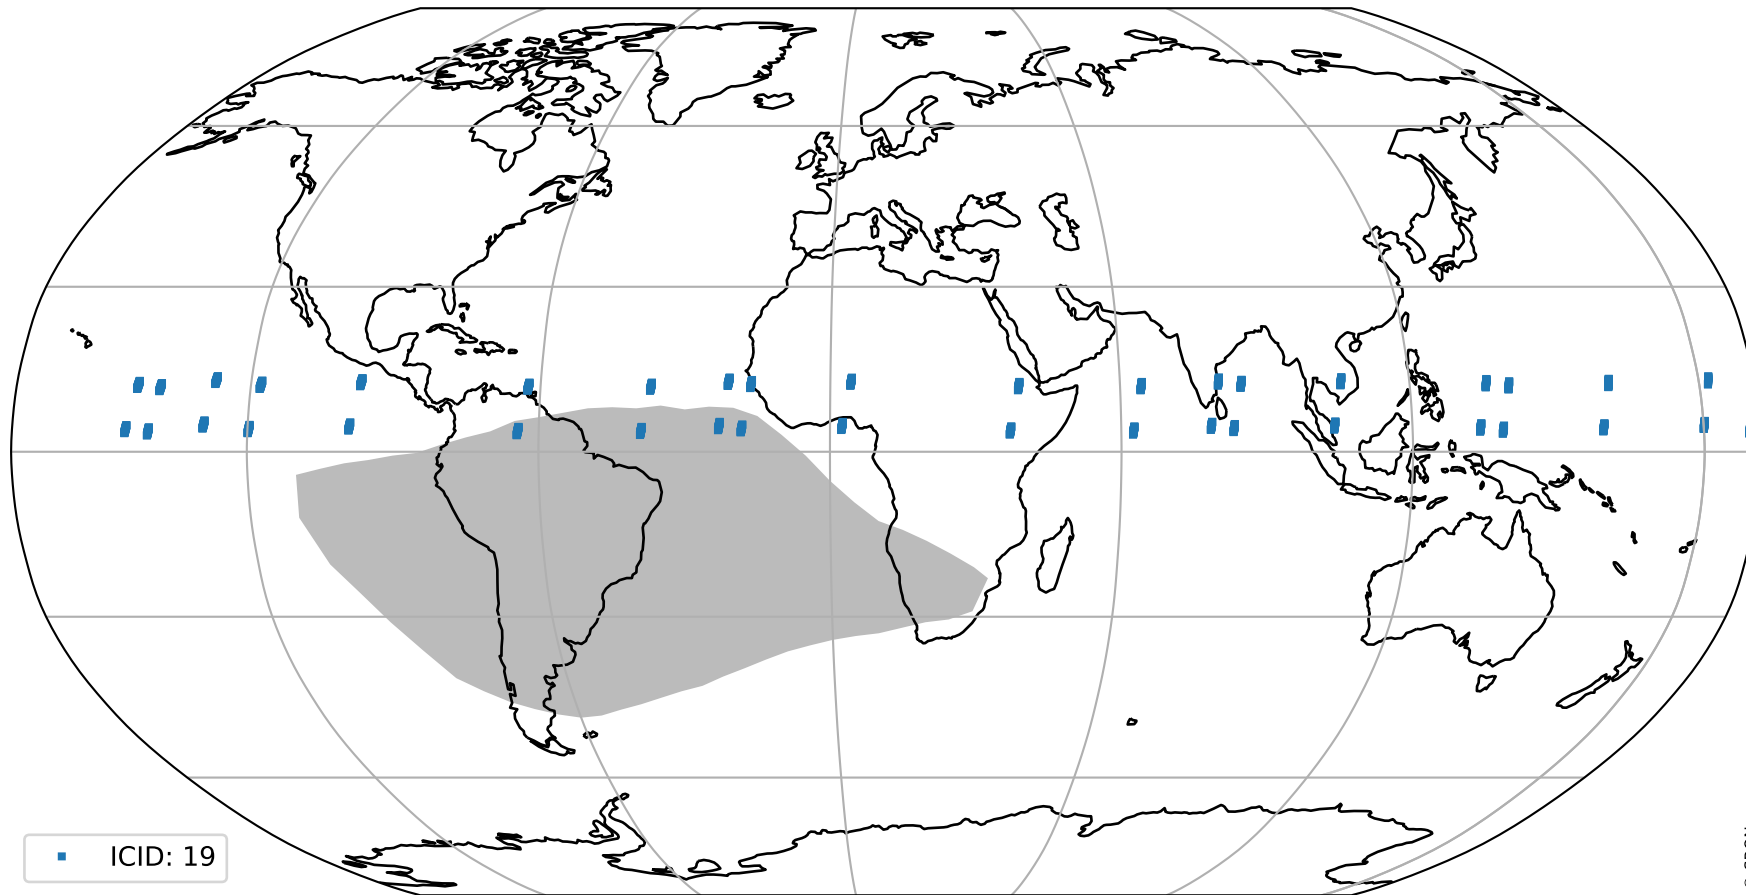

# Tropomi SWIR pixel quality (official)

orbits : 20 in [17662, 17707]  
coverage : 2021-03-11 / 2021-03-14  
created : 2023-08-22T08:19:20

## Histograms of pixel-quality

# Tropomi SWIR pixel quality (official) ground-tracks of Sentinel-5P

orbits : 20 in [17662, 17707]  
coverage : 2021-03-11 / 2021-03-14  
created : 2023-08-22T08:19:21