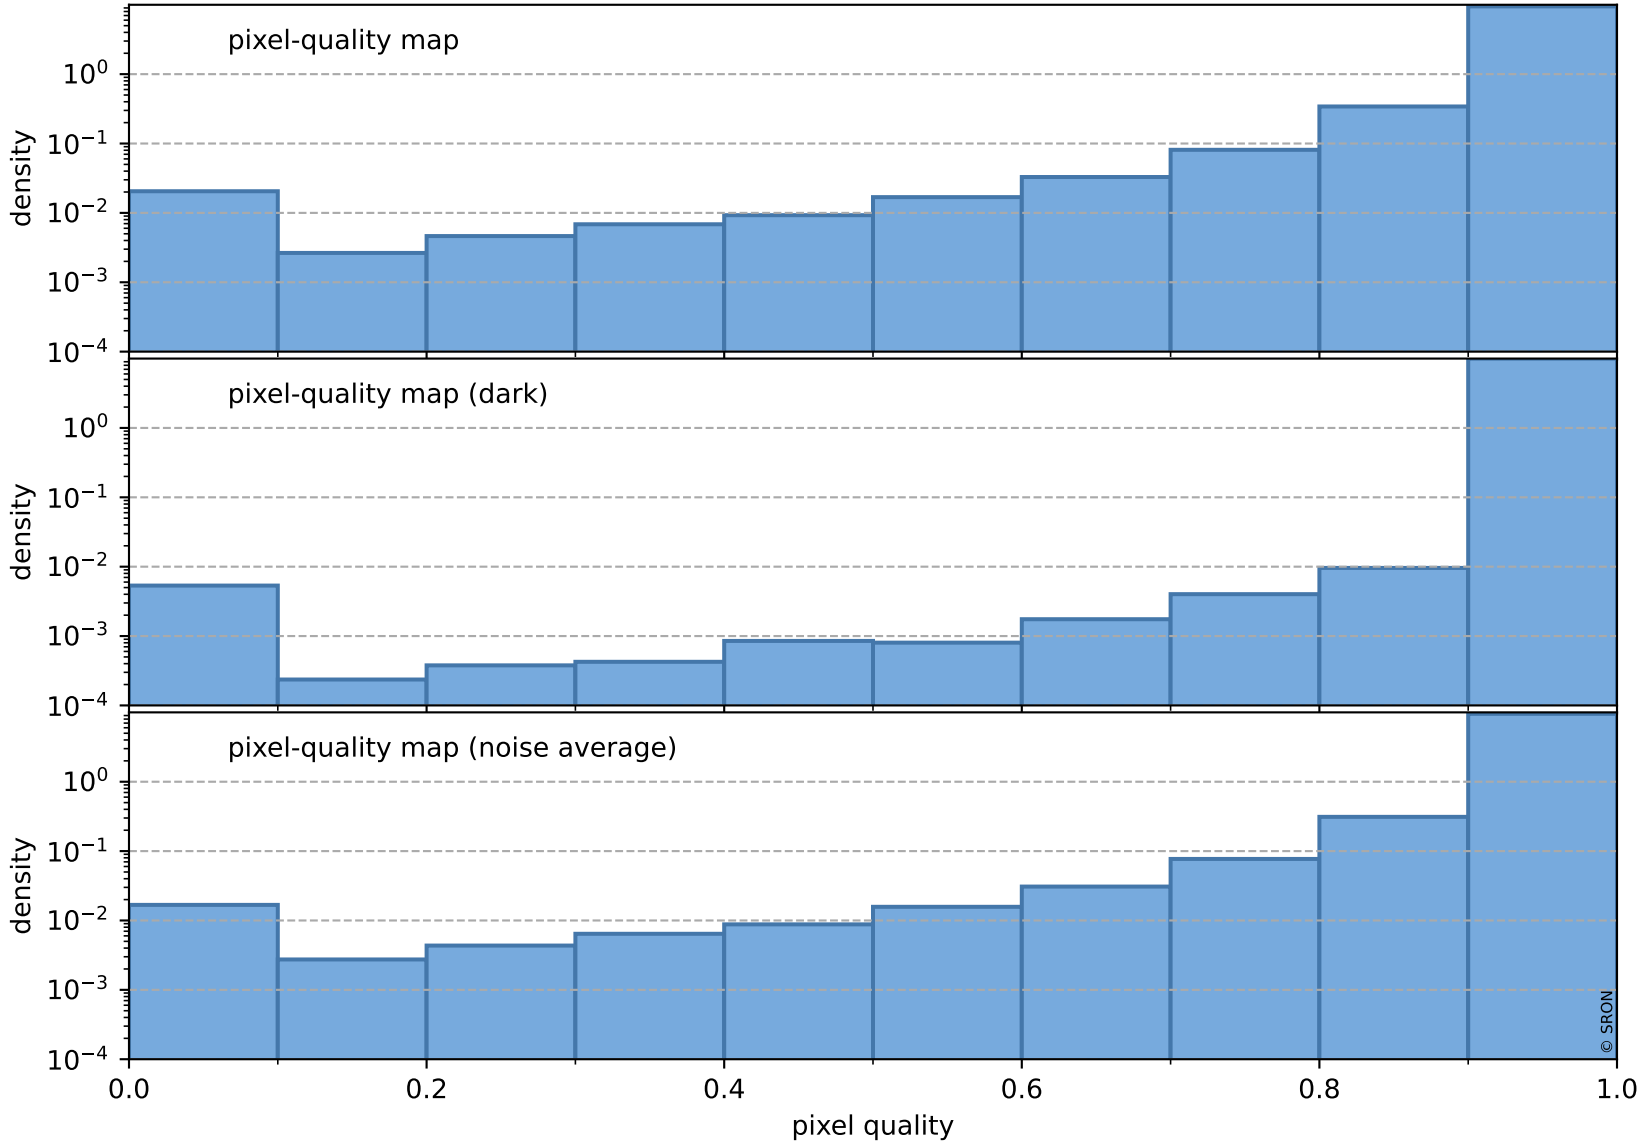

Tropomi SWIR pixel quality (official)

orbits : 20 in [17662, 17707]
coverage : 2021-03-11 / 2021-03-14
created : 2023-08-22T08:19:20

Histograms of pixel-quality