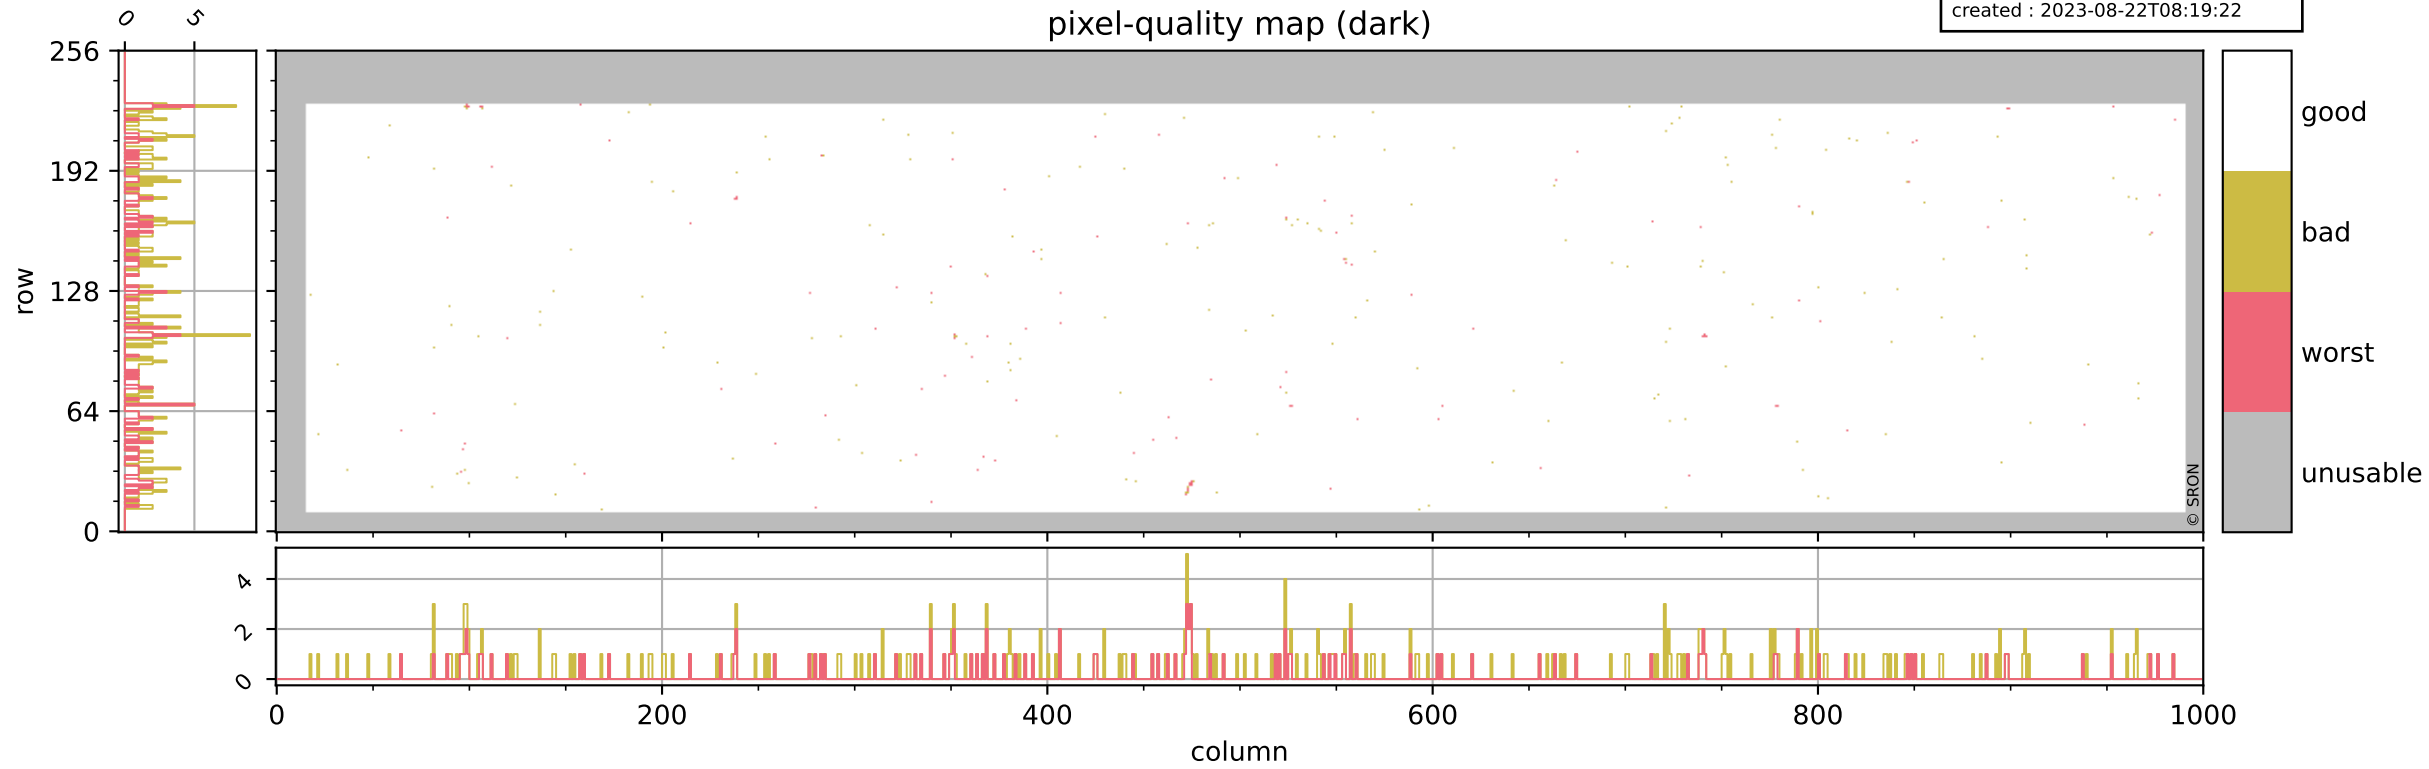

# Tropomi SWIR pixel quality (official)

orbits : 18 in [17677, 17722]  
coverage : 2021-03-12 / 2021-03-15  
bad (quality < 0.8) : 3673  
worst (quality < 0.1) : 438  
created : 2023-08-22T08:19:22

## pixel-quality map

# Tropomi SWIR pixel quality (official)

orbits : 18 in [17677, 17722]  
coverage : 2021-03-12 / 2021-03-15  
bad (quality < 0.8) : 292  
worst (quality < 0.1) : 112  
created : 2023-08-22T08:19:22

## pixel-quality map (dark)