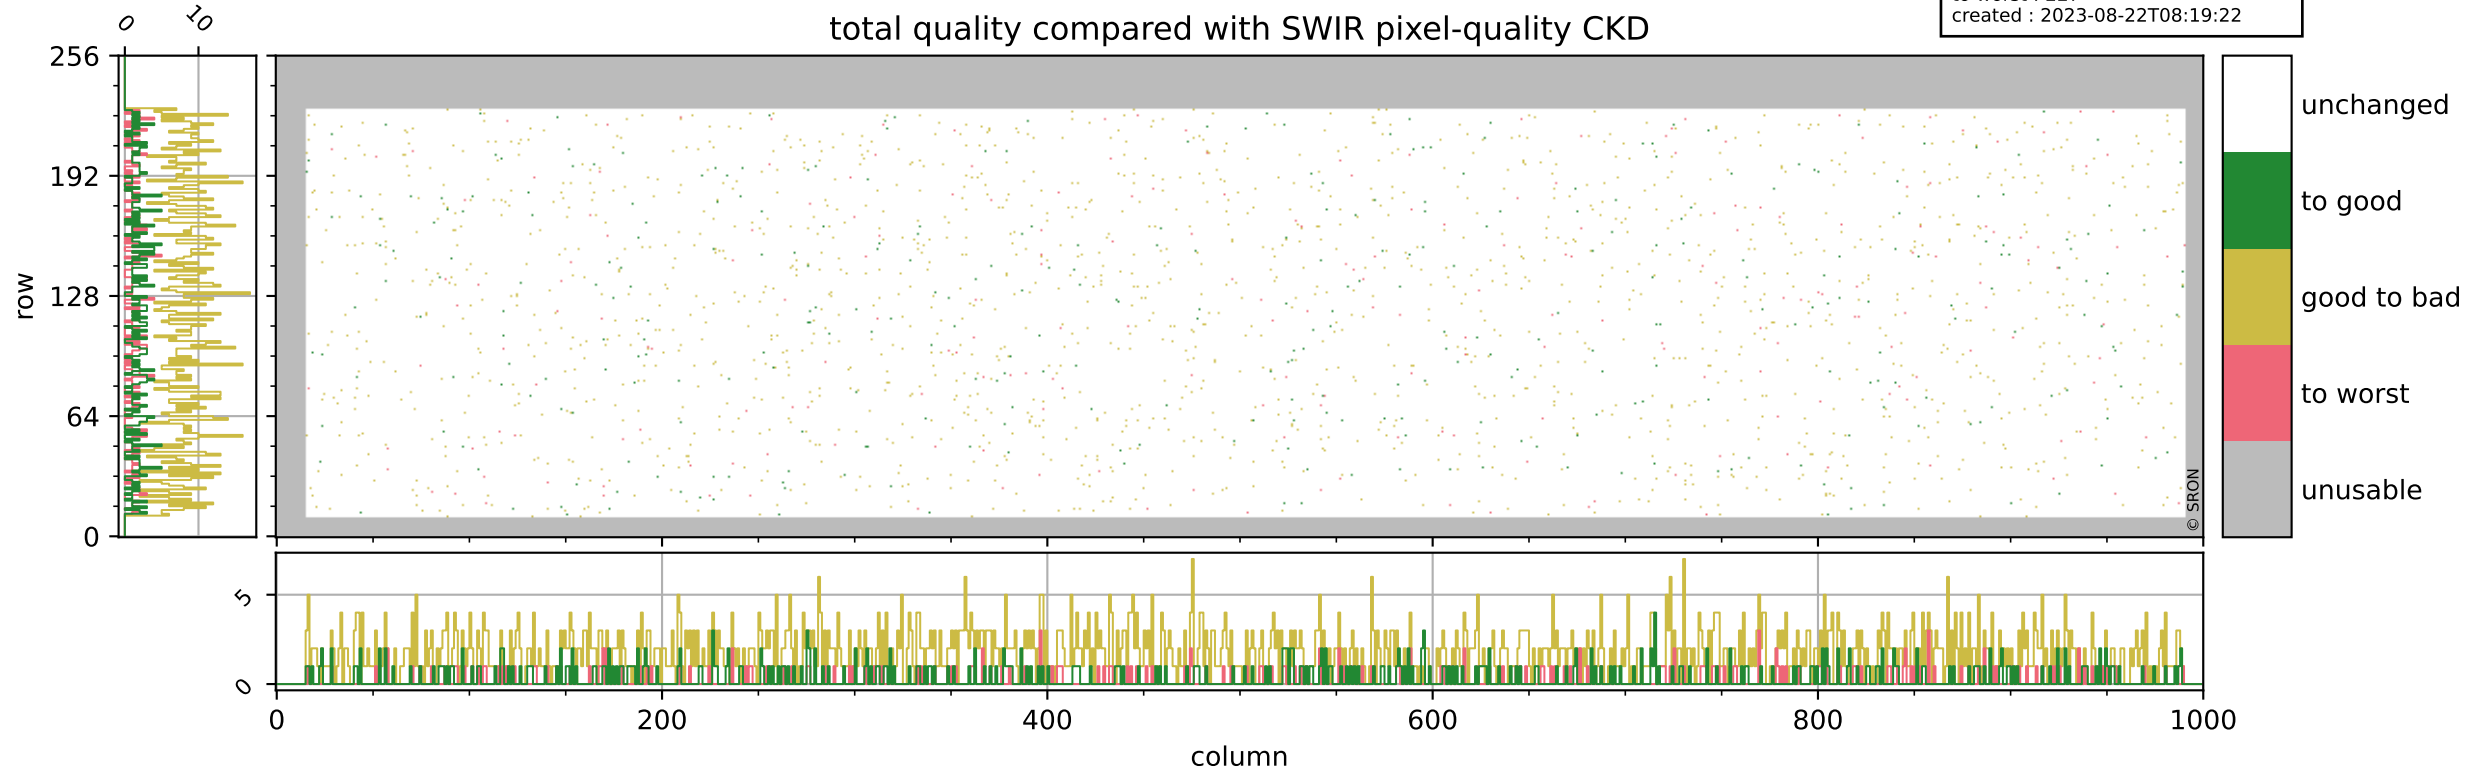

Tropomi SWIR pixel quality (official)

orbits : 18 in [17677, 17722]
coverage : 2021-03-12 / 2021-03-15
to good : 346
good to bad : 1542
to worst : 227
created : 2023-08-22T08:19:22

total quality compared with SWIR pixel-quality CKD