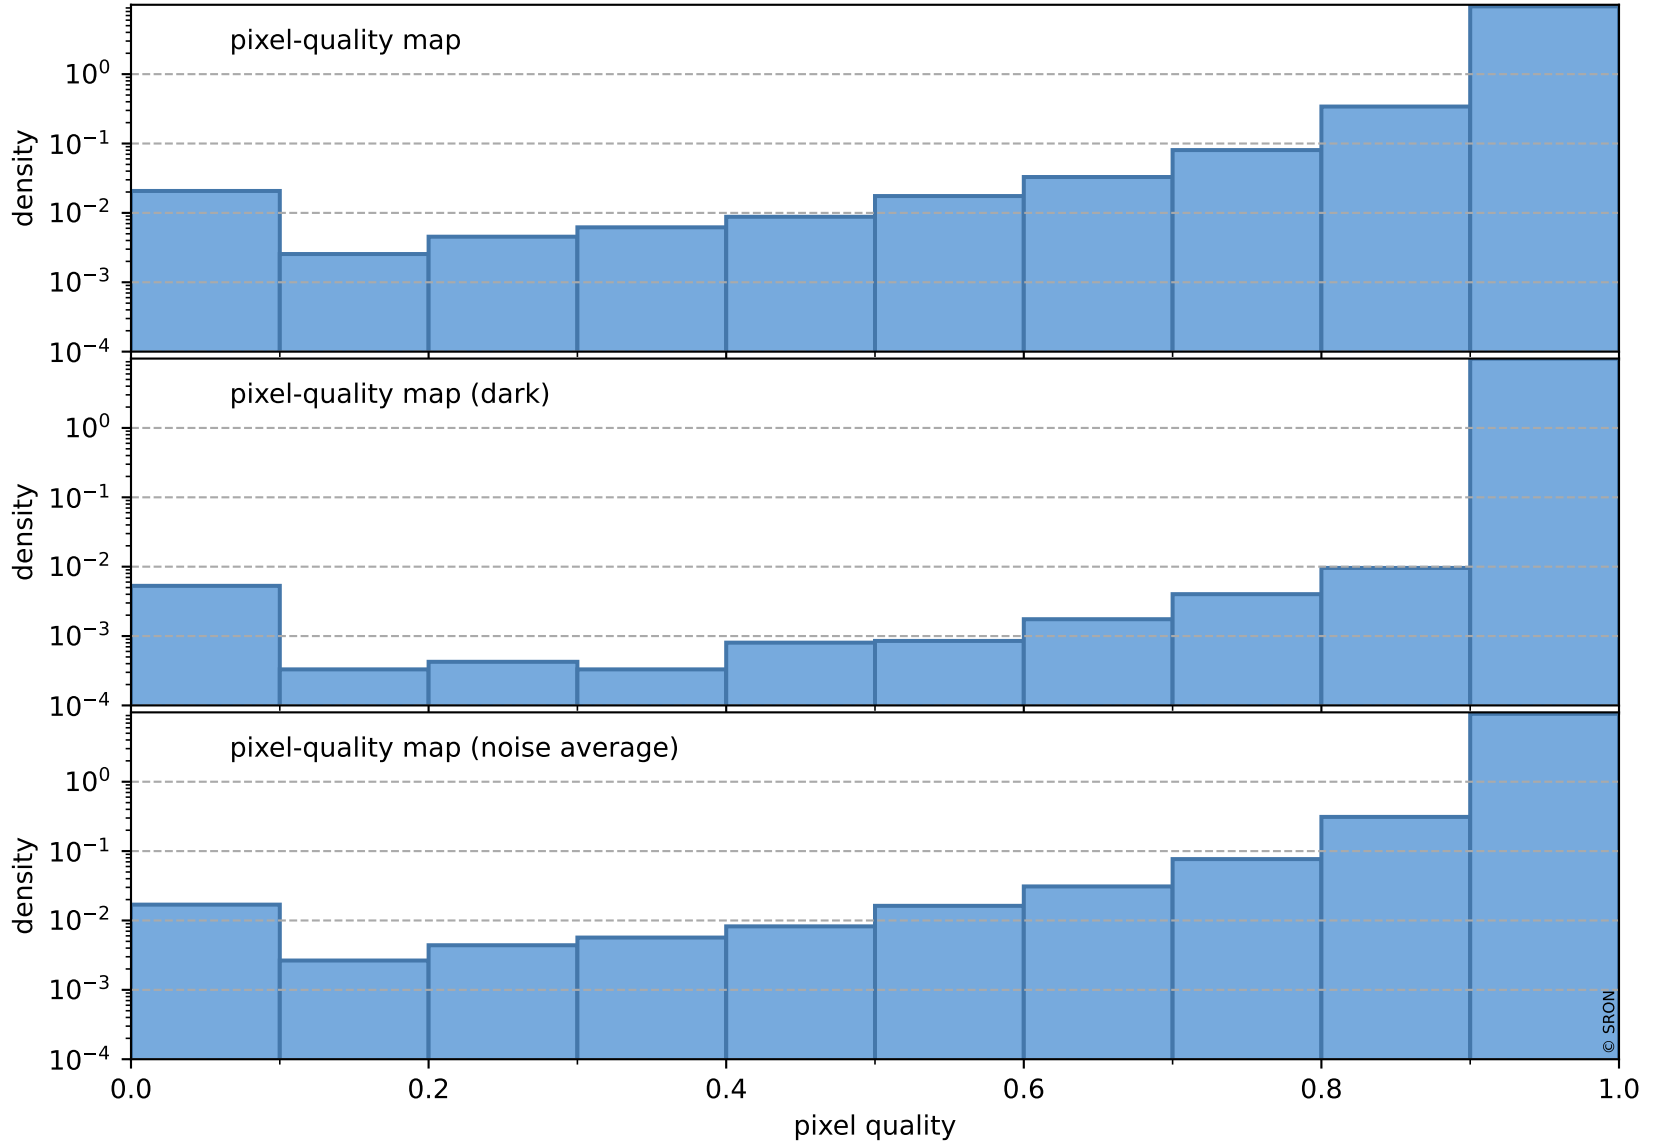

Tropomi SWIR pixel quality (official)

orbits : 18 in [17677, 17722]
coverage : 2021-03-12 / 2021-03-15
created : 2023-08-22T08:19:23

Histograms of pixel-quality