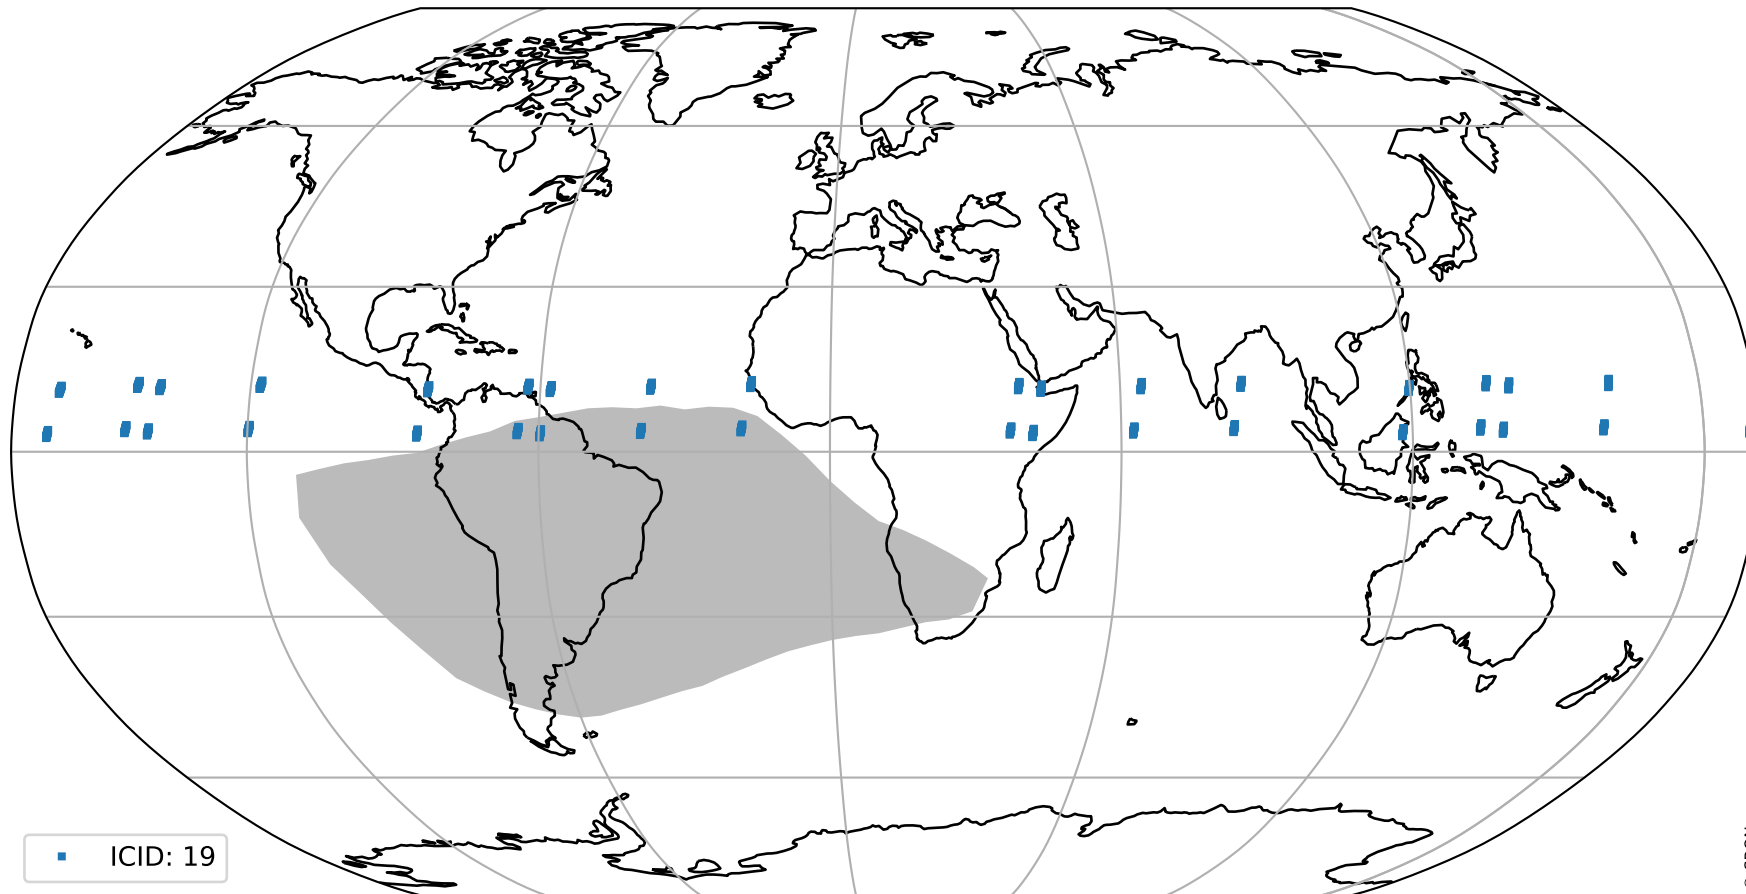

# Tropomi SWIR pixel quality (official)

orbits : 18 in [17677, 17722]  
coverage : 2021-03-12 / 2021-03-15  
created : 2023-08-22T08:19:23

## Histograms of pixel-quality

# Tropomi SWIR pixel quality (official) ground-tracks of Sentinel-5P

orbits : 18 in [17677, 17722]  
coverage : 2021-03-12 / 2021-03-15  
created : 2023-08-22T08:19:23