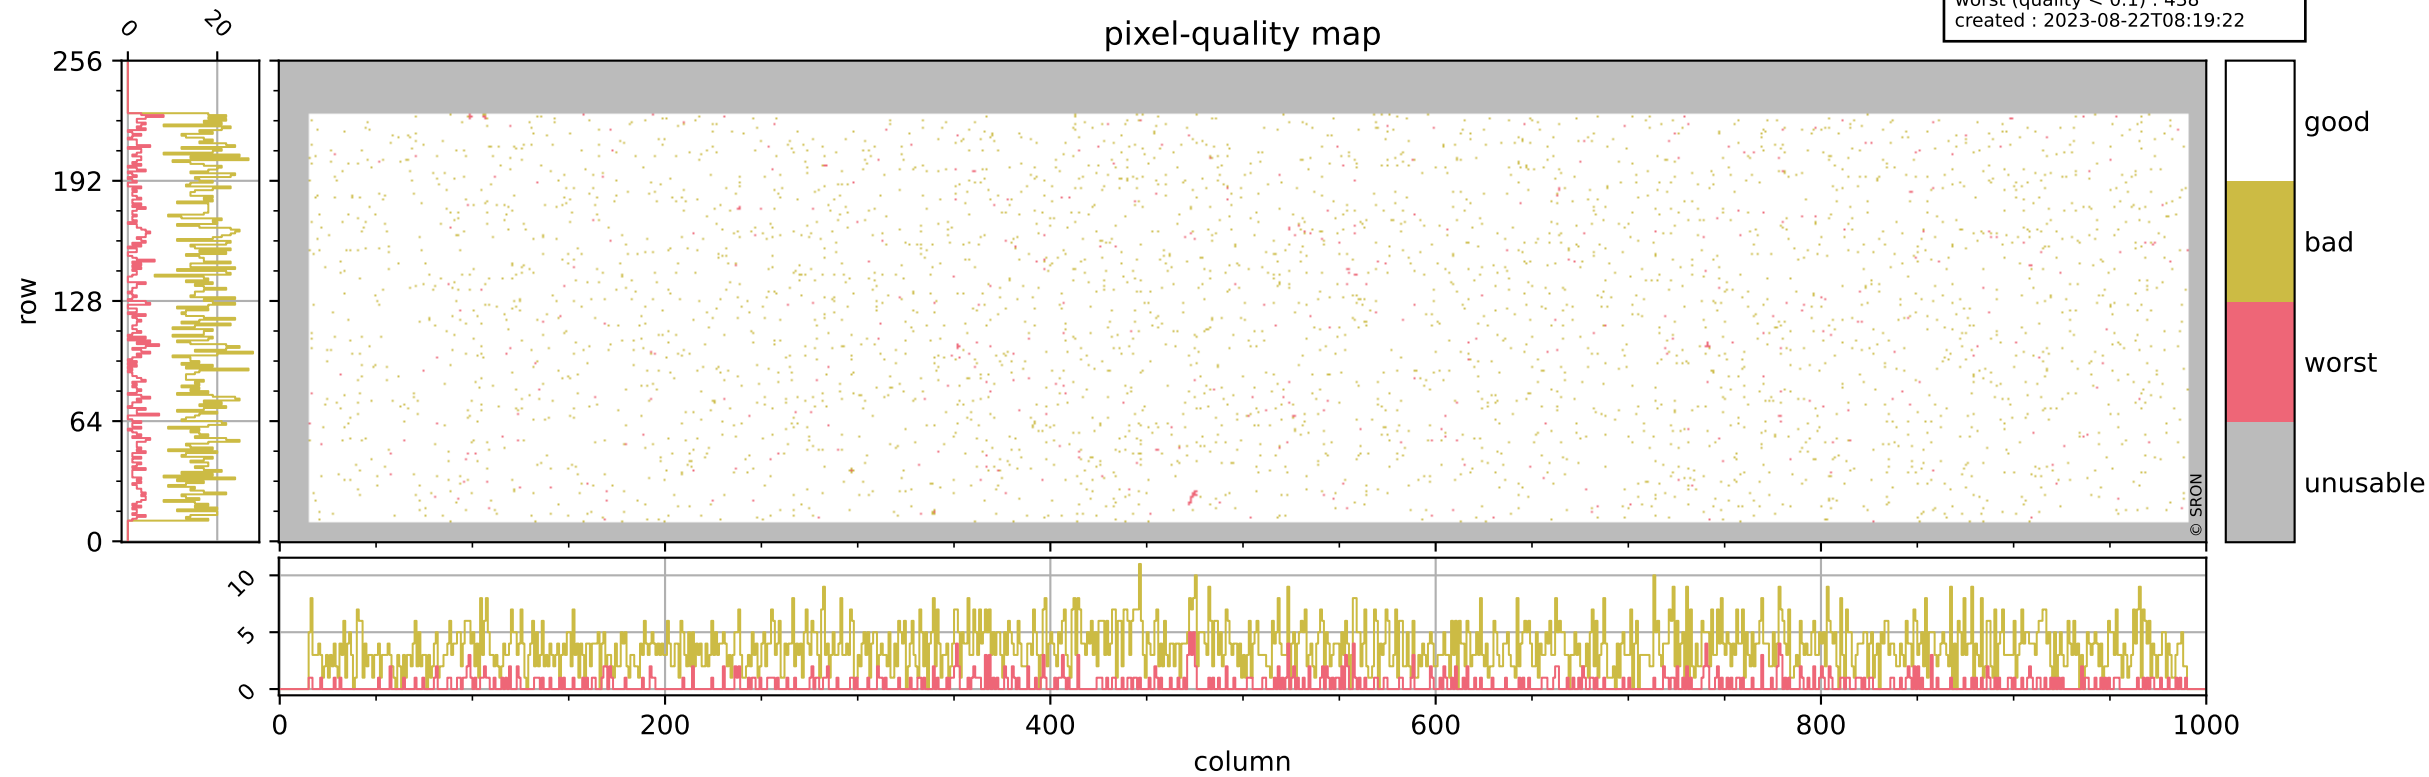

# Tropomi SWIR pixel quality (official)

orbits : 18 in [17677, 17722]  
coverage : 2021-03-12 / 2021-03-15  
bad (quality < 0.8) : 3673  
worst (quality < 0.1) : 438  
created : 2023-08-22T08:19:22

## pixel-quality map

# Tropomi SWIR pixel quality (official)

orbits : 18 in [17677, 17722]  
coverage : 2021-03-12 / 2021-03-15  
bad (quality < 0.8) : 292  
worst (quality < 0.1) : 112  
created : 2023-08-22T08:19:22

## pixel-quality map (dark)