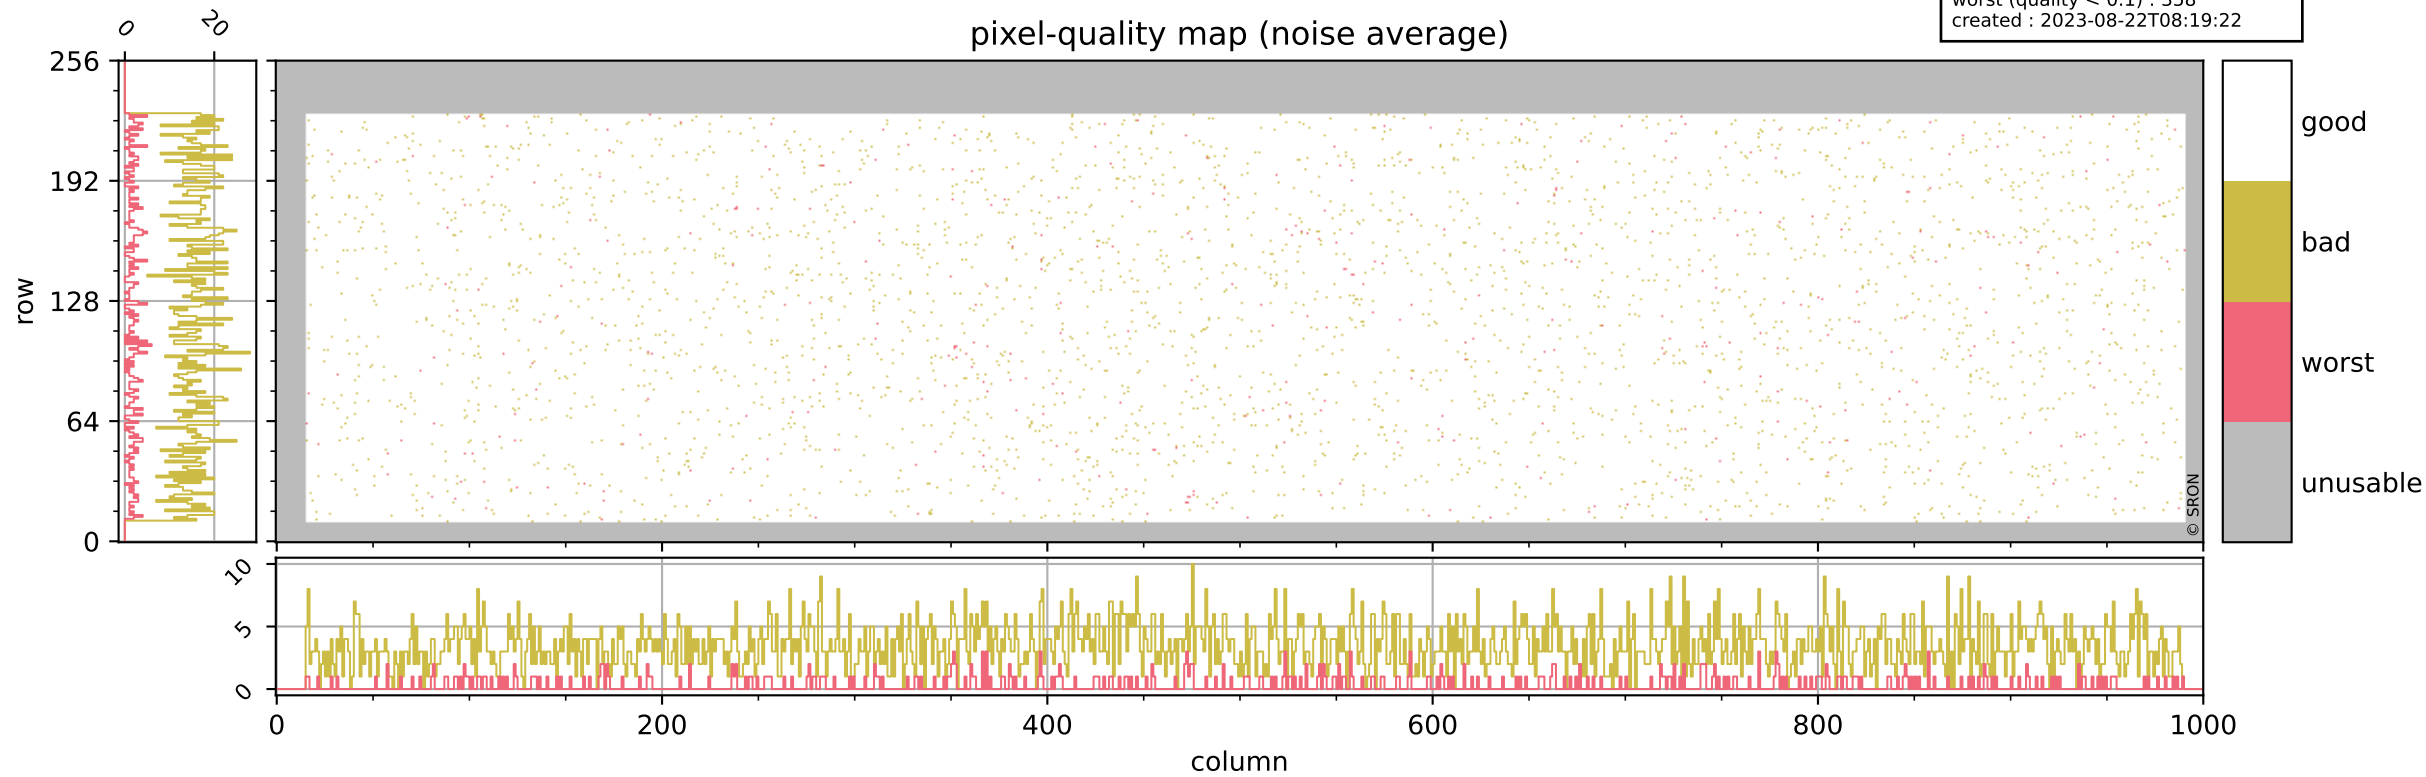

Tropomi SWIR pixel quality (official)

orbits : 18 in [17677, 17722]
coverage : 2021-03-12 / 2021-03-15
bad (quality < 0.8) : 3423
worst (quality < 0.1) : 358
created : 2023-08-22T08:19:22

pixel-quality map (noise average)