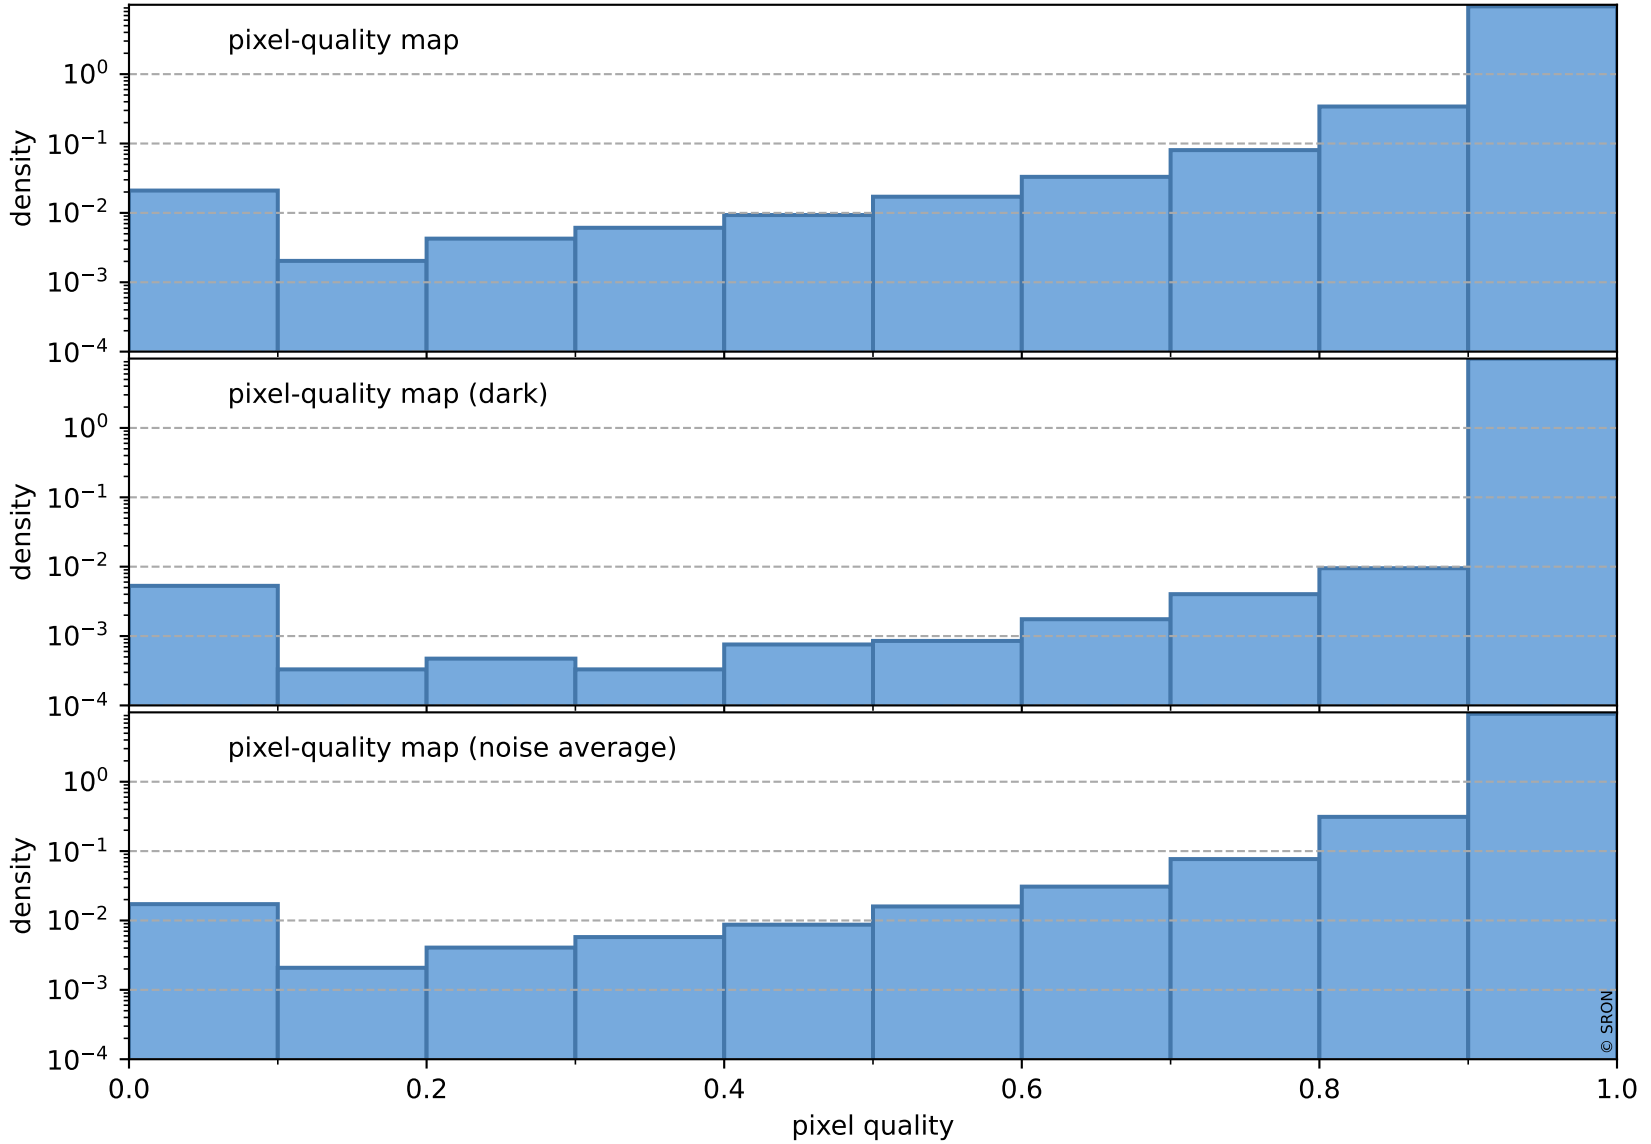

Tropomi SWIR pixel quality (official)

orbits : 19 in [17692, 17737]
coverage : 2021-03-13 / 2021-03-16
to good : 353
good to bad : 1535
to worst : 233
created : 2023-08-22T08:19:25

total quality compared with SWIR pixel-quality CKD

Tropomi SWIR pixel quality (official)

orbits : 19 in [17692, 17737]
coverage : 2021-03-13 / 2021-03-16
created : 2023-08-22T08:19:25

Histograms of pixel-quality

Tropomi SWIR pixel quality (official) ground-tracks of Sentinel-5P

orbits : 19 in [17692, 17737]
coverage : 2021-03-13 / 2021-03-16
created : 2023-08-22T08:19:25

Tropomi SWIR pixel quality (official)

orbits : [2827, 17737]
coverage : 2018-04-30 / 2021-03-16
created : 2023-08-22T08:19:26