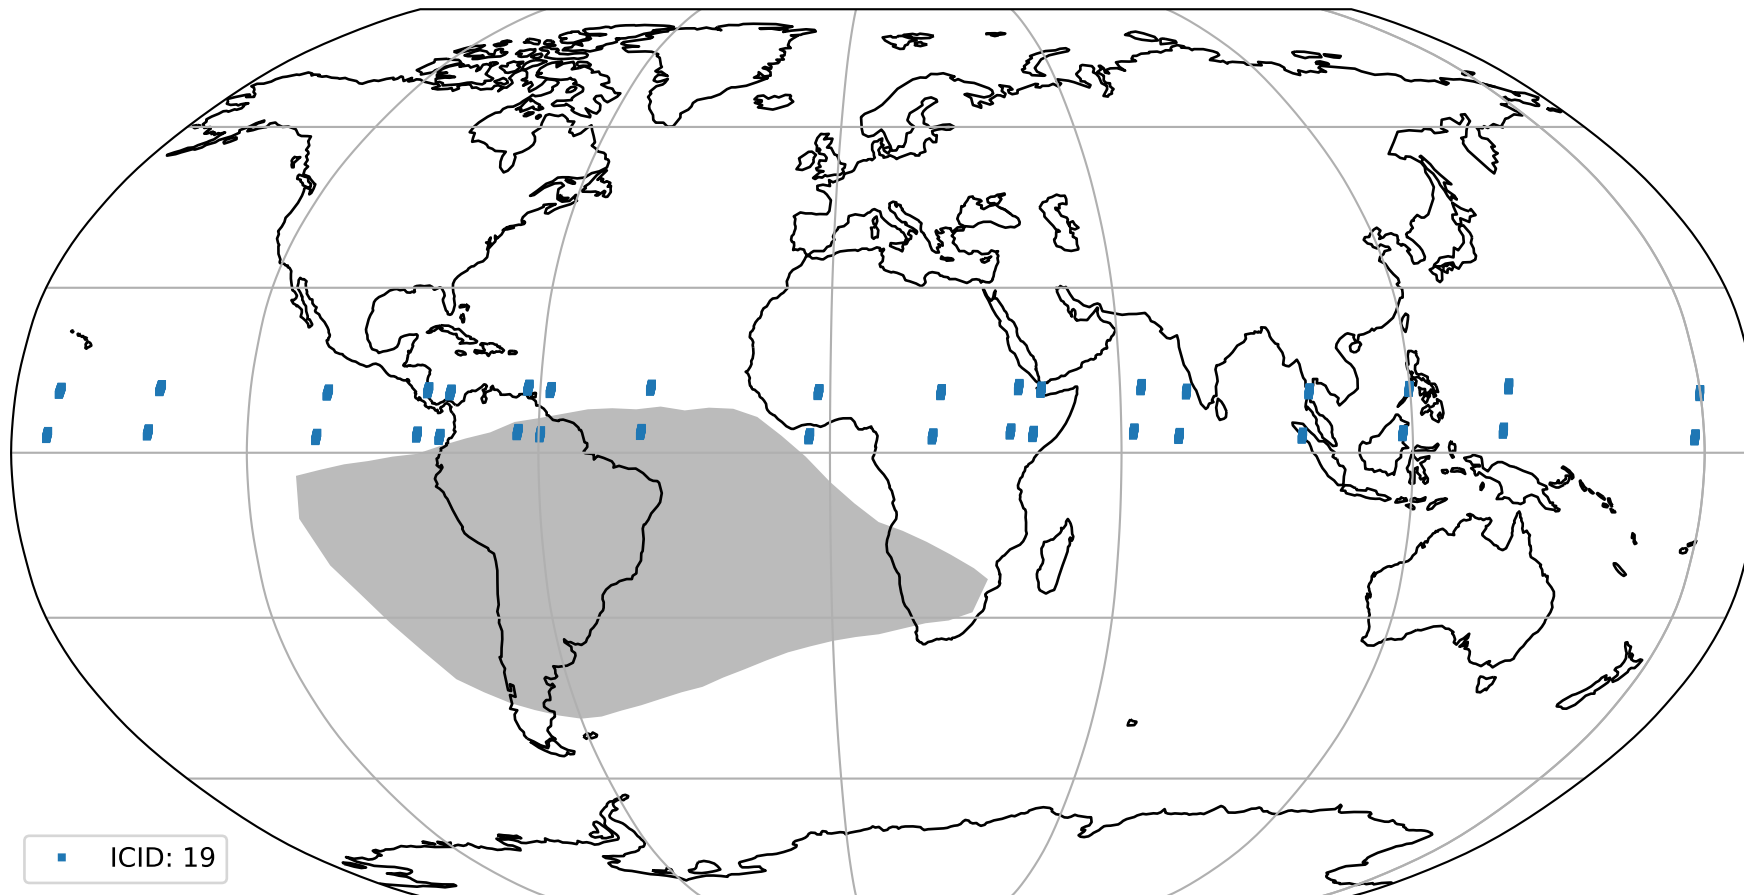

Tropomi SWIR pixel quality (official)

orbits : 19 in [17692, 17737]
coverage : 2021-03-13 / 2021-03-16
to good : 353
good to bad : 1535
to worst : 233
created : 2023-08-22T08:19:25

total quality compared with SWIR pixel-quality CKD

Tropomi SWIR pixel quality (official)

orbits : 19 in [17692, 17737]
coverage : 2021-03-13 / 2021-03-16
created : 2023-08-22T08:19:25

Histograms of pixel-quality

Tropomi SWIR pixel quality (official) ground-tracks of Sentinel-5P

orbits : 19 in [17692, 17737]
coverage : 2021-03-13 / 2021-03-16
created : 2023-08-22T08:19:25

Tropomi SWIR pixel quality (official)

orbits : [2827, 17737]
coverage : 2018-04-30 / 2021-03-16
created : 2023-08-22T08:19:26