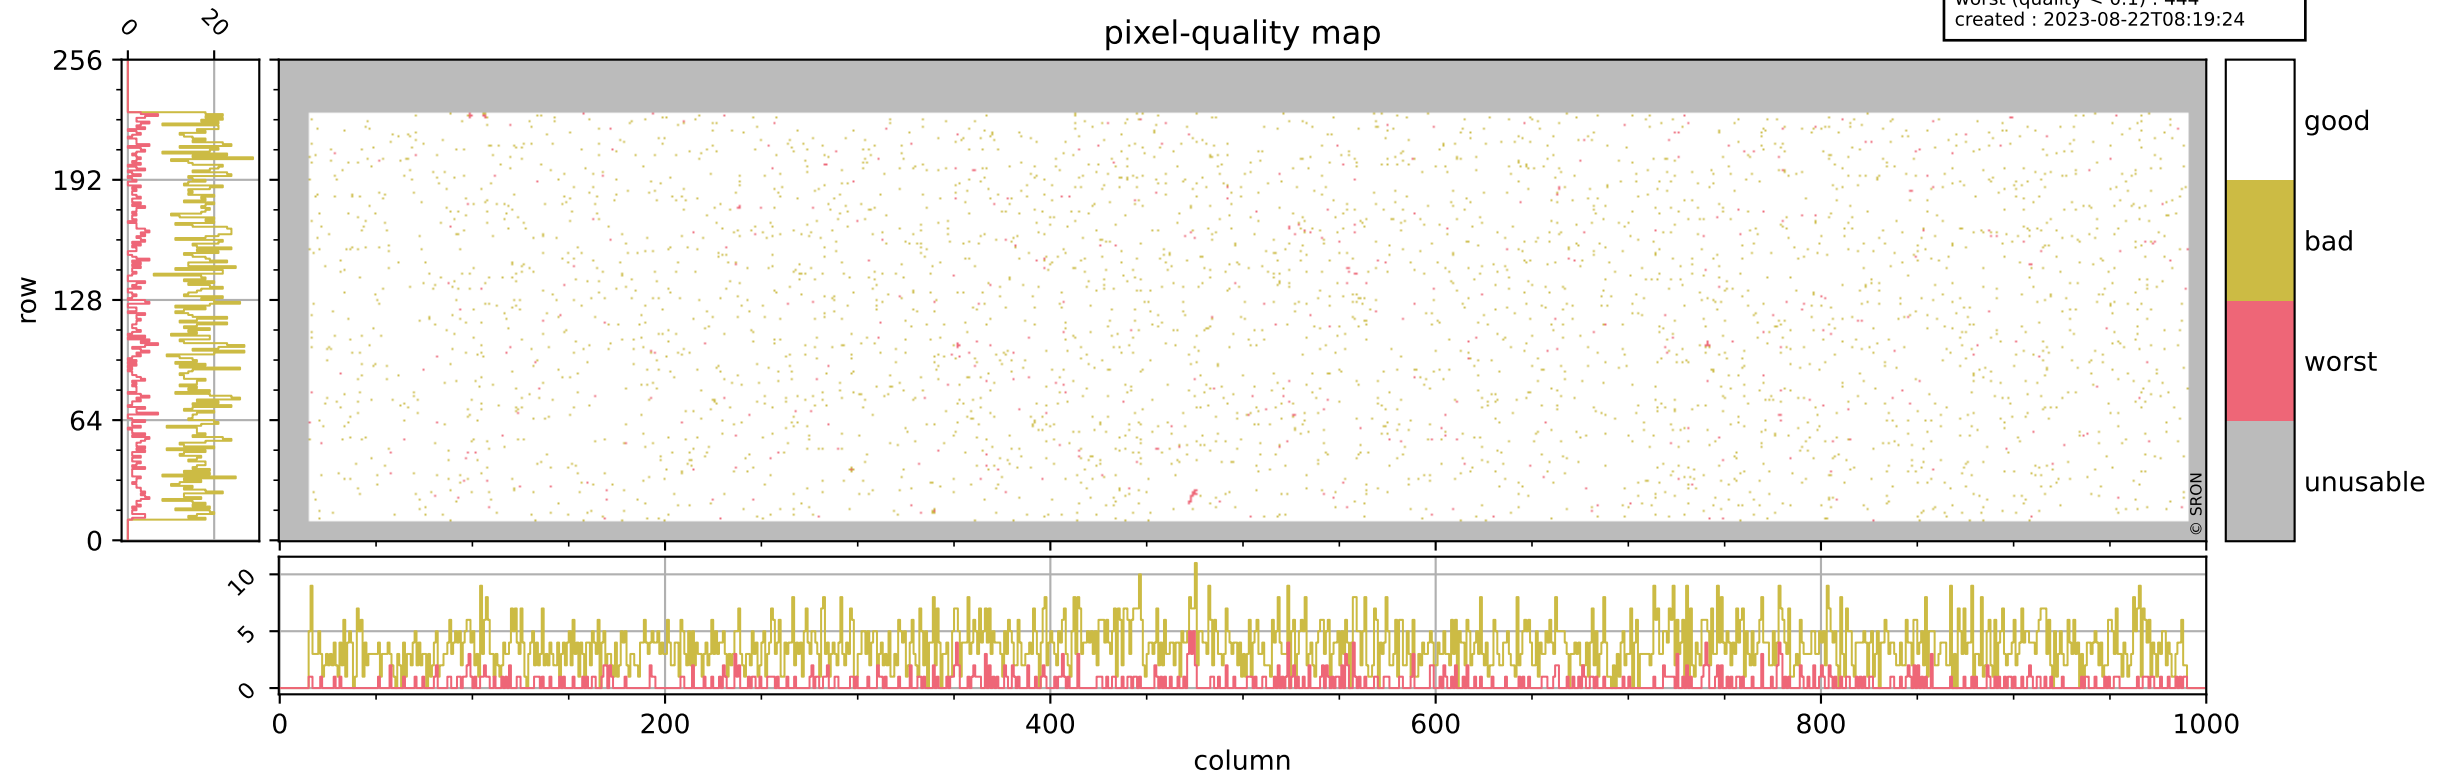

Tropomi SWIR pixel quality (official)

orbits : 19 in [17692, 17737]
coverage : 2021-03-13 / 2021-03-16
bad (quality < 0.8) : 3665
worst (quality < 0.1) : 444
created : 2023-08-22T08:19:24

pixel-quality map

Tropomi SWIR pixel quality (official)

orbits : 19 in [17692, 17737]
coverage : 2021-03-13 / 2021-03-16
bad (quality < 0.8) : 292
worst (quality < 0.1) : 112
created : 2023-08-22T08:19:24

pixel-quality map (dark)

Tropomi SWIR pixel quality (official)

orbits : 19 in [17692, 17737]
coverage : 2021-03-13 / 2021-03-16
bad (quality < 0.8) : 3412
worst (quality < 0.1) : 364
created : 2023-08-22T08:19:24

pixel-quality map (noise average)

Tropomi SWIR pixel quality (official)

orbits : 19 in [17692, 17737]
coverage : 2021-03-13 / 2021-03-16
created : 2023-08-22T08:19:25

Histograms of pixel-quality

Tropomi SWIR pixel quality (official) ground-tracks of Sentinel-5P