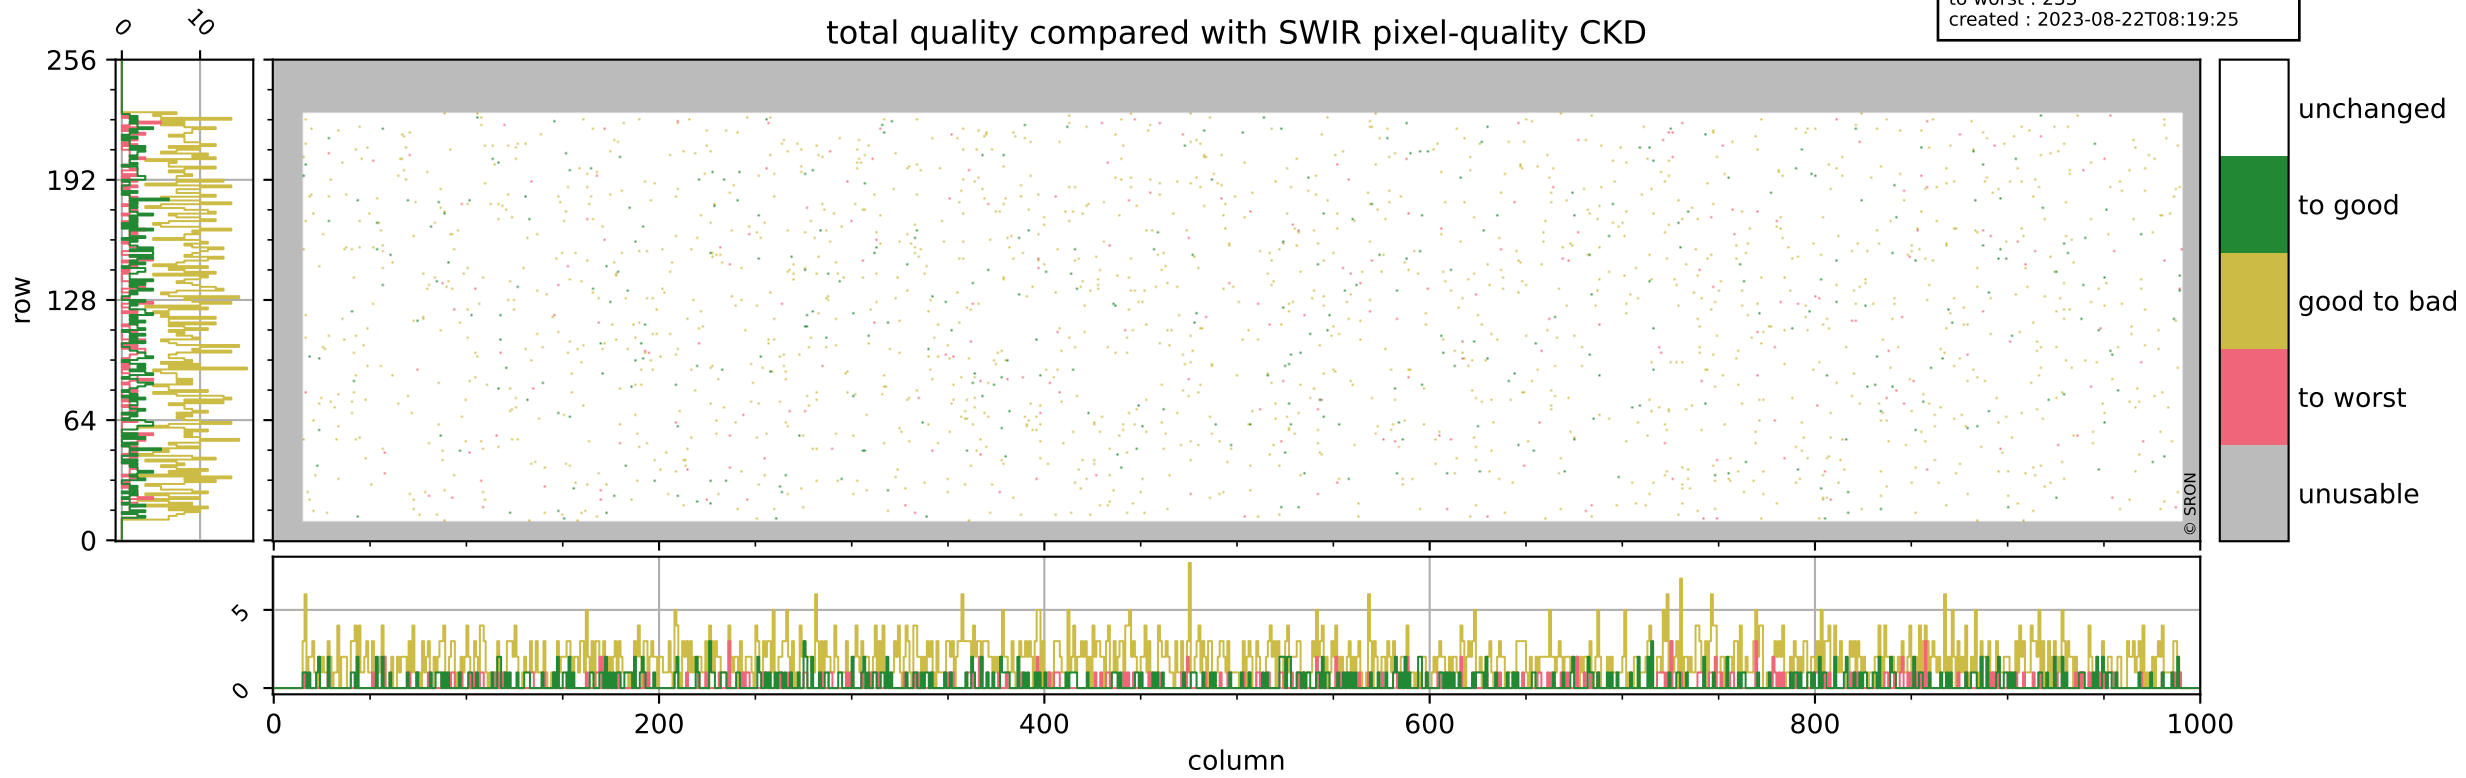

Tropomi SWIR pixel quality (official)

orbits : 19 in [17692, 17737]
coverage : 2021-03-13 / 2021-03-16
bad (quality < 0.8) : 292
worst (quality < 0.1) : 112
created : 2023-08-22T08:19:24

pixel-quality map (dark)

Tropomi SWIR pixel quality (official)

orbits : 19 in [17692, 17737]
coverage : 2021-03-13 / 2021-03-16
bad (quality < 0.8) : 3412
worst (quality < 0.1) : 364
created : 2023-08-22T08:19:24

pixel-quality map (noise average)

Tropomi SWIR pixel quality (official)

orbits : 19 in [17692, 17737]
coverage : 2021-03-13 / 2021-03-16
to good : 353
good to bad : 1535
to worst : 233
created : 2023-08-22T08:19:25

total quality compared with SWIR pixel-quality CKD

Tropomi SWIR pixel quality (official)

orbits : 19 in [17692, 17737]
coverage : 2021-03-13 / 2021-03-16
created : 2023-08-22T08:19:25

Histograms of pixel-quality

Tropomi SWIR pixel quality (official) ground-tracks of Sentinel-5P