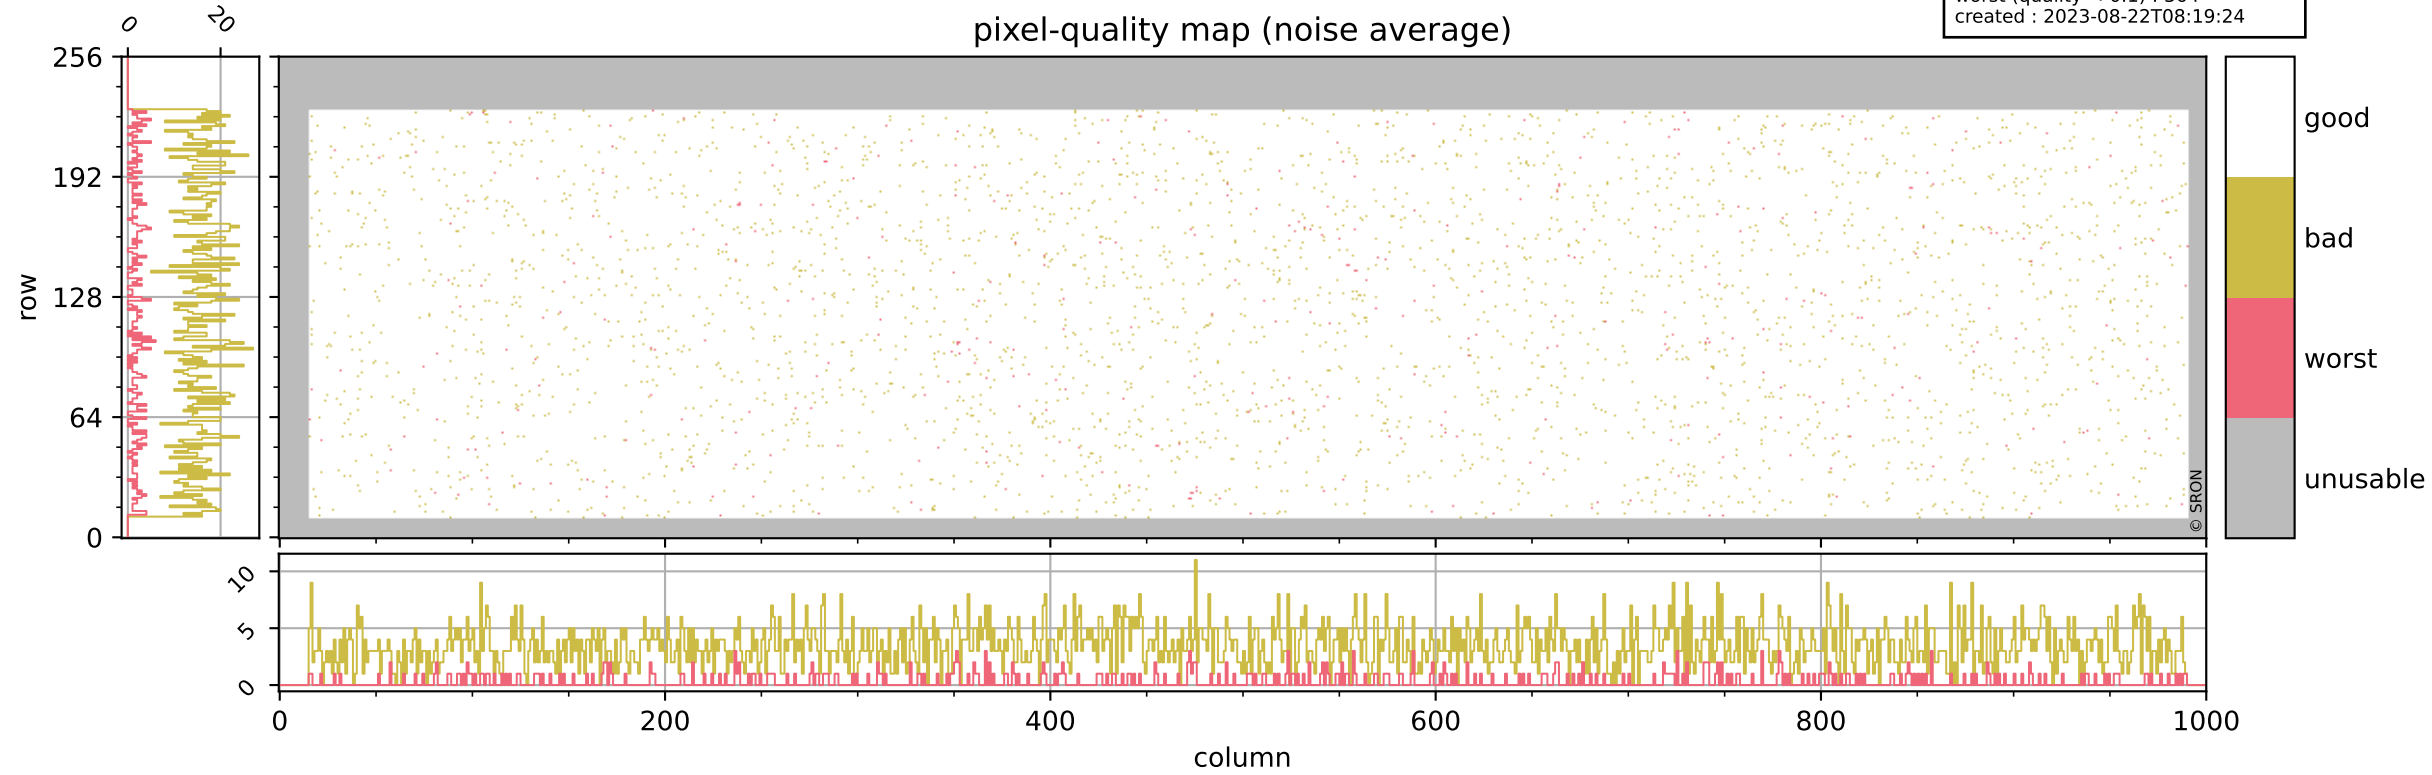

Tropomi SWIR pixel quality (official)

orbits : 19 in [17692, 17737]
coverage : 2021-03-13 / 2021-03-16
bad (quality < 0.8) : 292
worst (quality < 0.1) : 112
created : 2023-08-22T08:19:24

pixel-quality map (dark)

Tropomi SWIR pixel quality (official)

orbits : 19 in [17692, 17737]
coverage : 2021-03-13 / 2021-03-16
bad (quality < 0.8) : 3412
worst (quality < 0.1) : 364
created : 2023-08-22T08:19:24

pixel-quality map (noise average)

Tropomi SWIR pixel quality (official)

orbits : 19 in [17692, 17737]
coverage : 2021-03-13 / 2021-03-16
to good : 353
good to bad : 1535
to worst : 233
created : 2023-08-22T08:19:25

total quality compared with SWIR pixel-quality CKD

Tropomi SWIR pixel quality (official)

orbits : 19 in [17692, 17737]
coverage : 2021-03-13 / 2021-03-16
created : 2023-08-22T08:19:25

Histograms of pixel-quality

Tropomi SWIR pixel quality (official) ground-tracks of Sentinel-5P