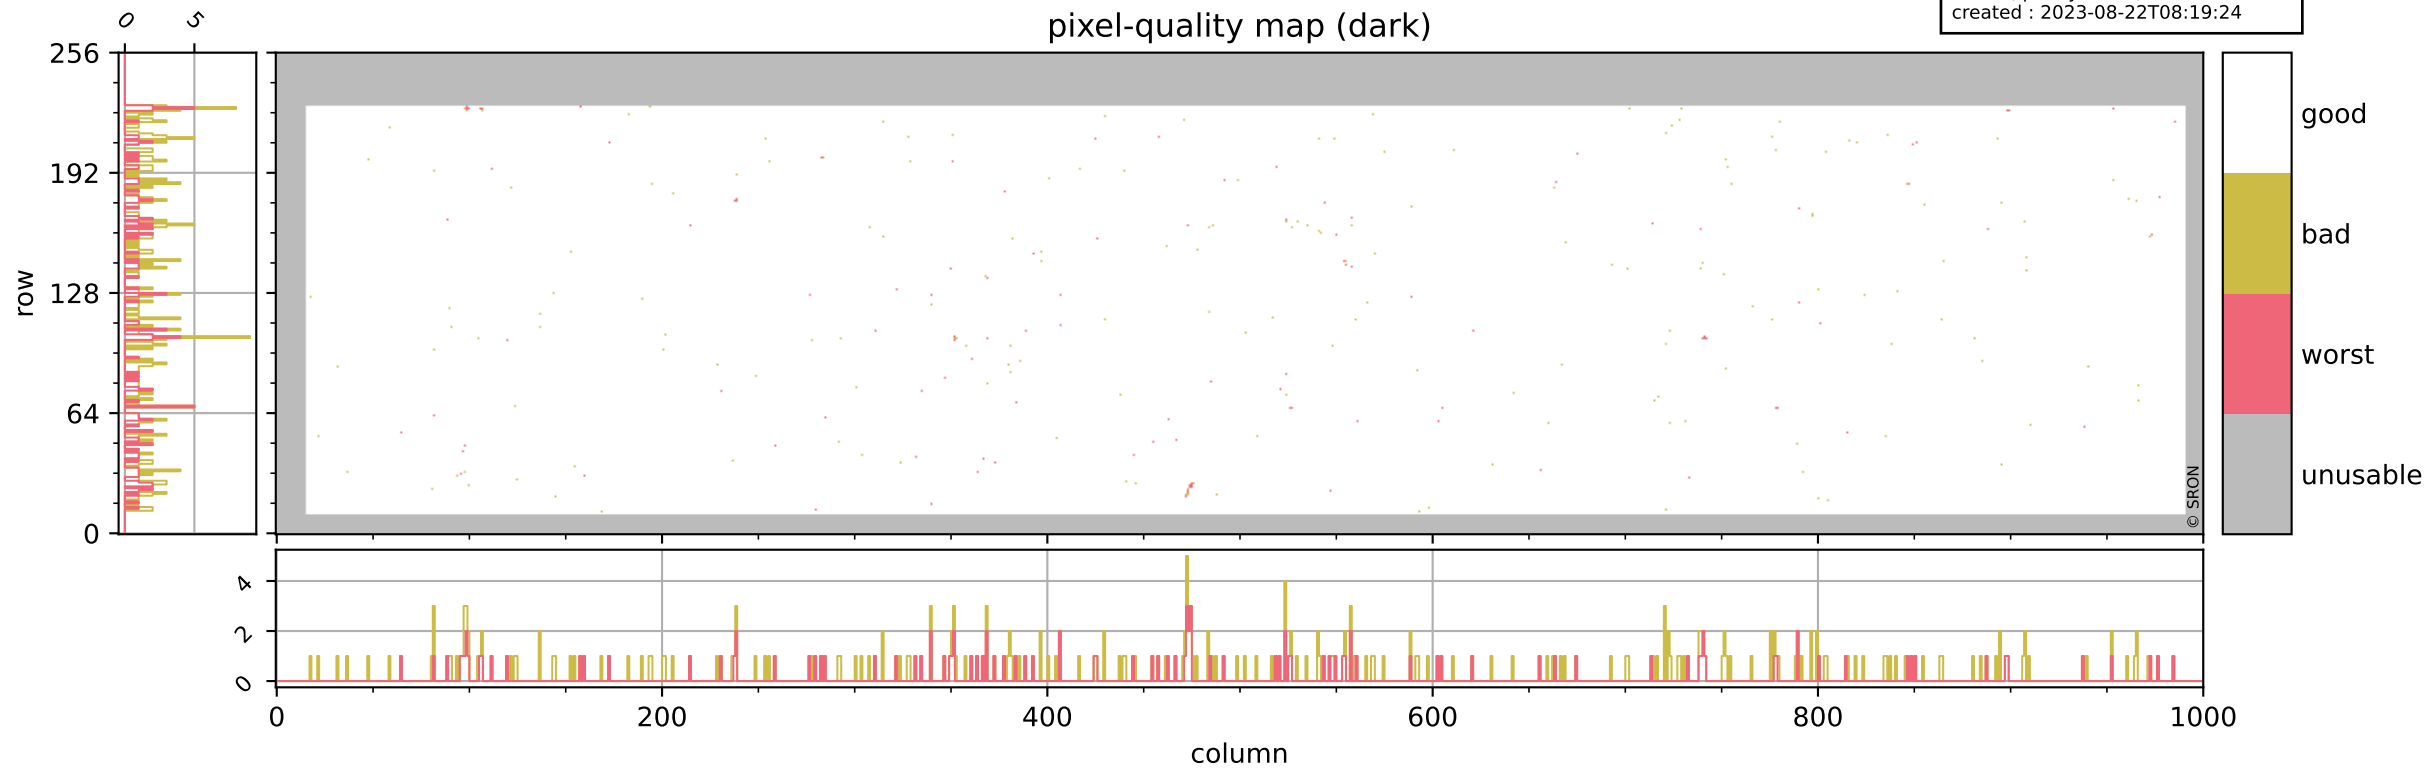

Tropomi SWIR pixel quality (official)

orbits : 19 in [17692, 17737]
coverage : 2021-03-13 / 2021-03-16
bad (quality < 0.8) : 3665
worst (quality < 0.1) : 444
created : 2023-08-22T08:19:24

pixel-quality map

Tropomi SWIR pixel quality (official)

orbits : 19 in [17692, 17737]
coverage : 2021-03-13 / 2021-03-16
bad (quality < 0.8) : 292
worst (quality < 0.1) : 112
created : 2023-08-22T08:19:24

pixel-quality map (dark)

Tropomi SWIR pixel quality (official)

orbits : 19 in [17692, 17737]
coverage : 2021-03-13 / 2021-03-16
bad (quality < 0.8) : 3412
worst (quality < 0.1) : 364
created : 2023-08-22T08:19:24

pixel-quality map (noise average)

Tropomi SWIR pixel quality (official)

orbits : 19 in [17692, 17737]
coverage : 2021-03-13 / 2021-03-16
created : 2023-08-22T08:19:25

Histograms of pixel-quality

Tropomi SWIR pixel quality (official) ground-tracks of Sentinel-5P