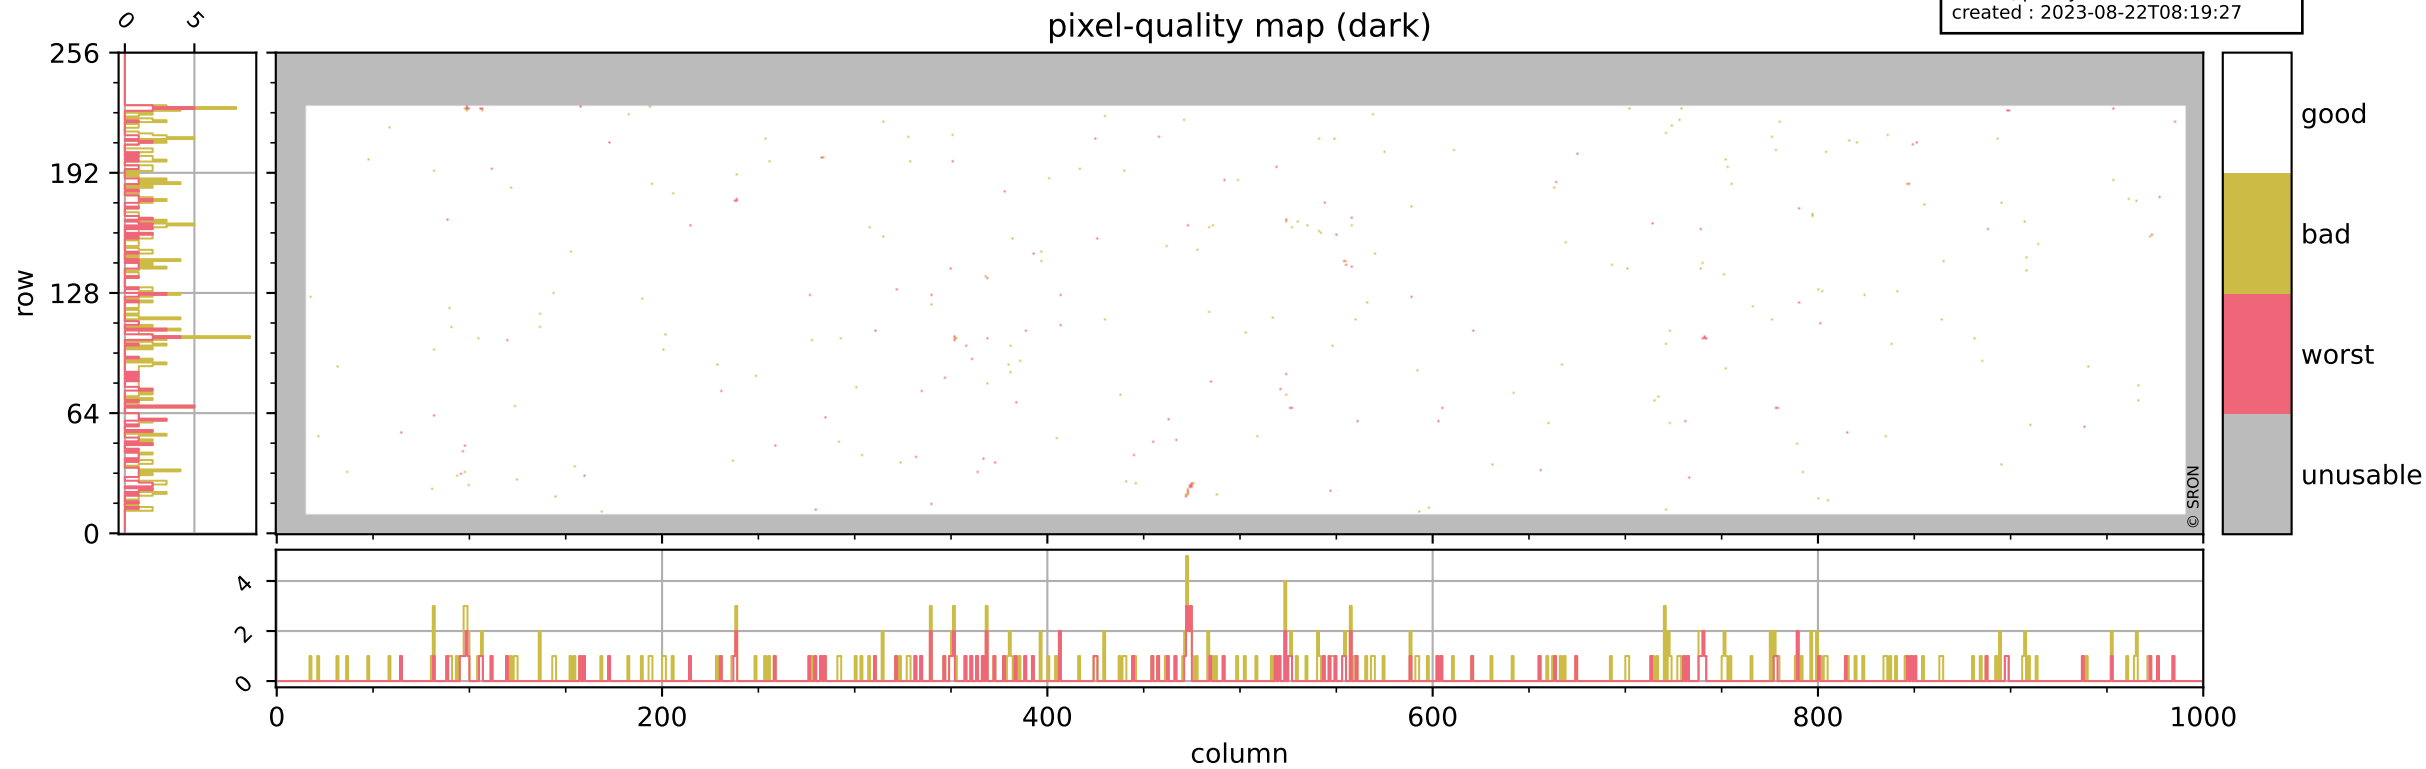

Tropomi SWIR pixel quality (official)

orbits : 18 in [17707, 17752]
coverage : 2021-03-14 / 2021-03-17
bad (quality < 0.8) : 3642
worst (quality < 0.1) : 438
created : 2023-08-22T08:19:26

pixel-quality map

Tropomi SWIR pixel quality (official)

orbits : 18 in [17707, 17752]
coverage : 2021-03-14 / 2021-03-17
bad (quality < 0.8) : 294
worst (quality < 0.1) : 114
created : 2023-08-22T08:19:27

pixel-quality map (dark)

Tropomi SWIR pixel quality (official)

orbits : 18 in [17707, 17752]
coverage : 2021-03-14 / 2021-03-17
bad (quality < 0.8) : 3388
worst (quality < 0.1) : 358
created : 2023-08-22T08:19:27

pixel-quality map (noise average)

Tropomi SWIR pixel quality (official)

orbits : 18 in [17707, 17752]
coverage : 2021-03-14 / 2021-03-17
created : 2023-08-22T08:19:27

Histograms of pixel-quality

Tropomi SWIR pixel quality (official) ground-tracks of Sentinel-5P