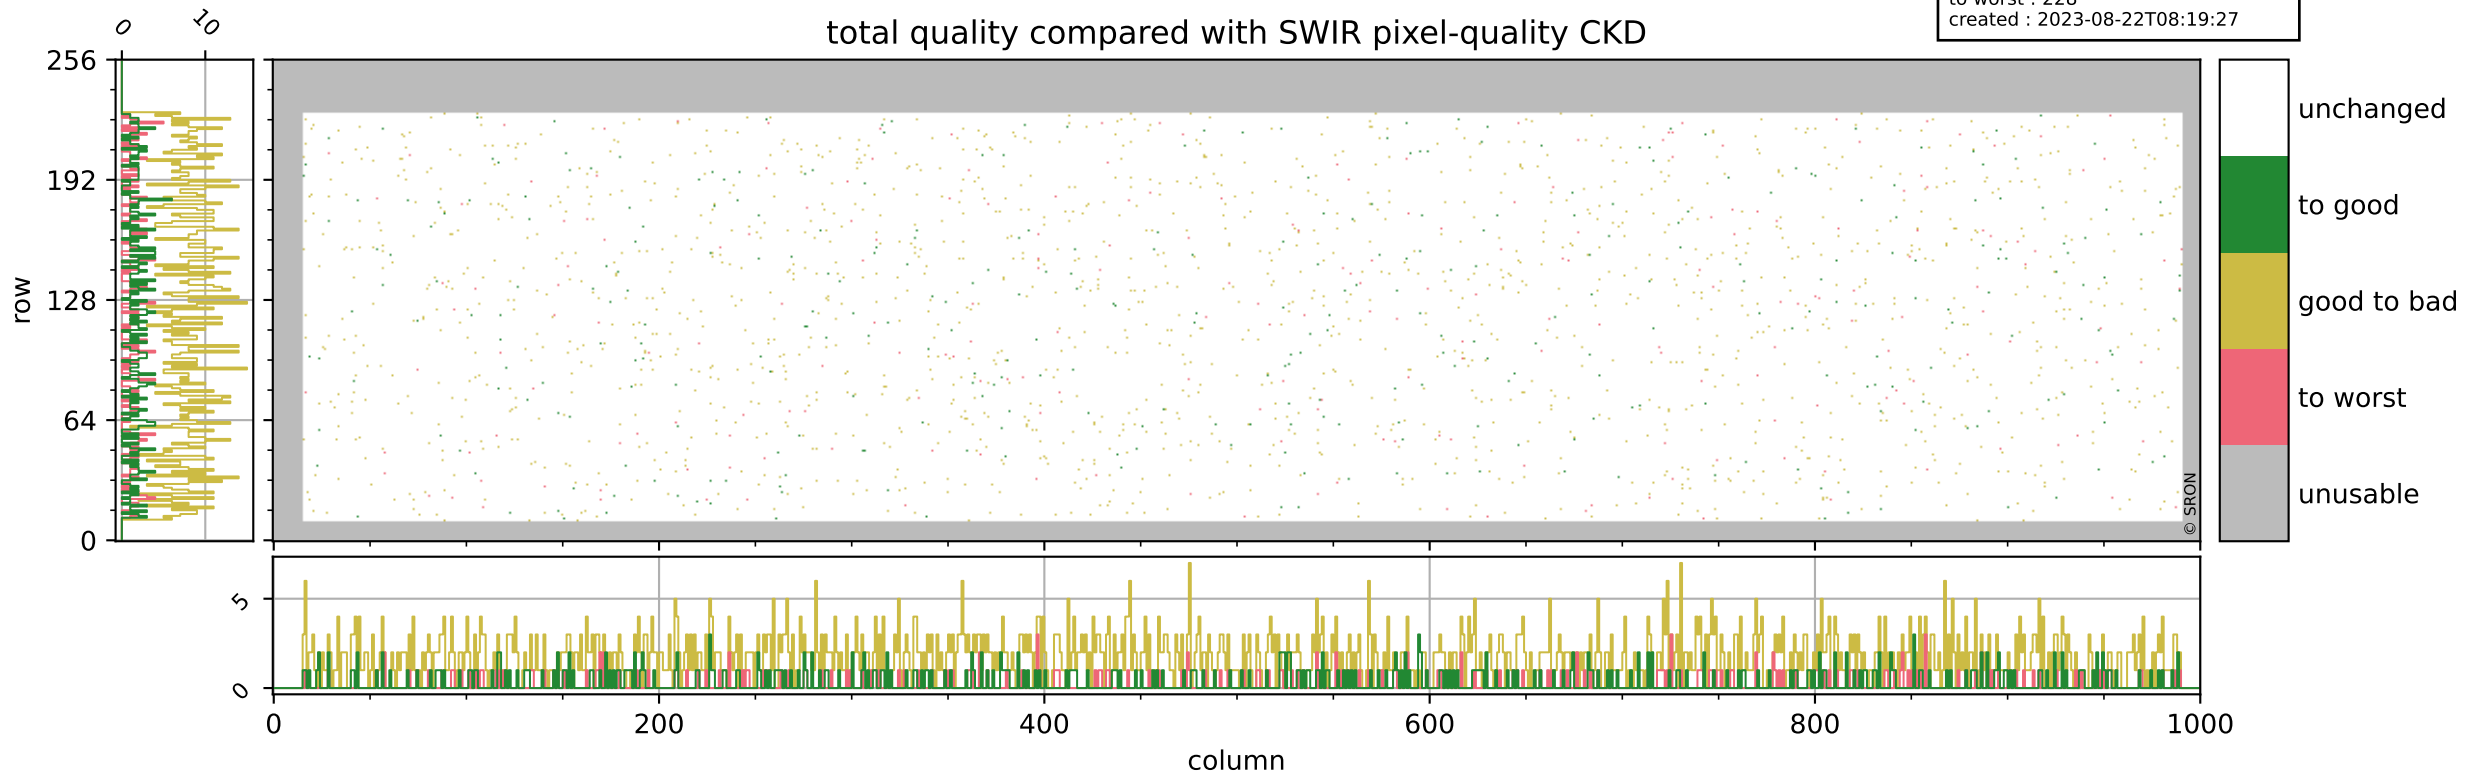

Tropomi SWIR pixel quality (official)

orbits : 18 in [17707, 17752]
coverage : 2021-03-14 / 2021-03-17
bad (quality < 0.8) : 3388
worst (quality < 0.1) : 358
created : 2023-08-22T08:19:27

pixel-quality map (noise average)

Tropomi SWIR pixel quality (official)

orbits : 18 in [17707, 17752]
coverage : 2021-03-14 / 2021-03-17
to good : 344
good to bad : 1509
to worst : 228
created : 2023-08-22T08:19:27

total quality compared with SWIR pixel-quality CKD

Tropomi SWIR pixel quality (official)

orbits : 18 in [17707, 17752]
coverage : 2021-03-14 / 2021-03-17
created : 2023-08-22T08:19:27

Histograms of pixel-quality

Tropomi SWIR pixel quality (official) ground-tracks of Sentinel-5P

orbits : 18 in [17707, 17752]
coverage : 2021-03-14 / 2021-03-17
created : 2023-08-22T08:19:28

Tropomi SWIR pixel quality (official)

orbits : [2827, 17752]
coverage : 2018-04-30 / 2021-03-17
created : 2023-08-22T08:19:28