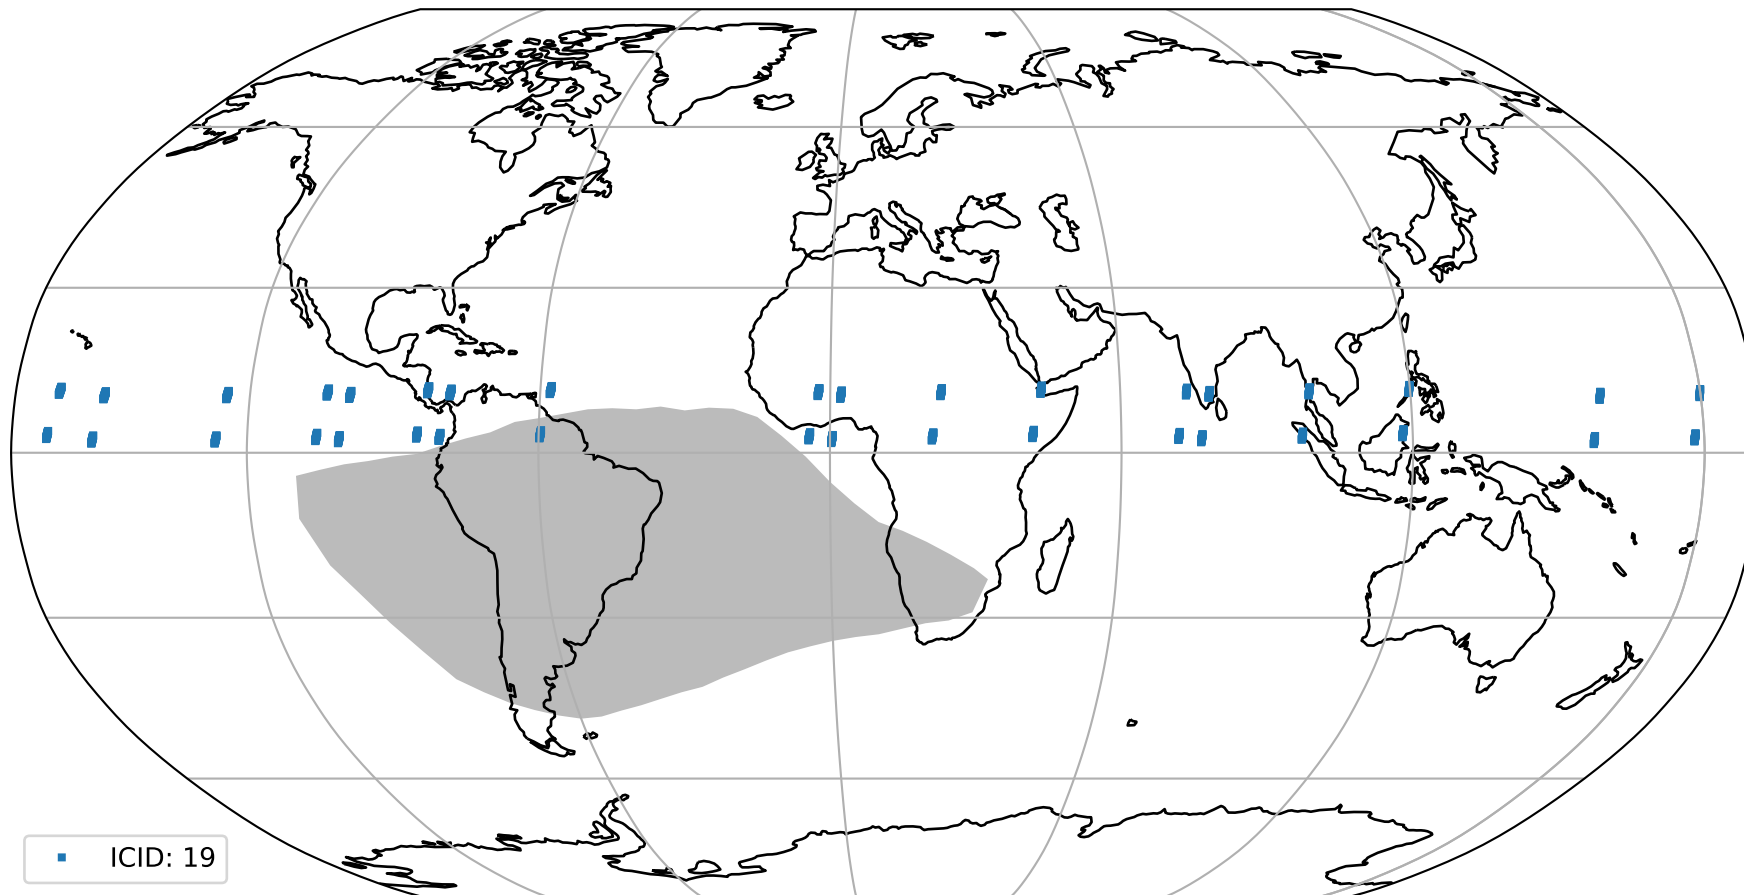

Tropomi SWIR pixel quality (official)

orbits : 18 in [17707, 17752]
coverage : 2021-03-14 / 2021-03-17
created : 2023-08-22T08:19:27

Histograms of pixel-quality

Tropomi SWIR pixel quality (official) ground-tracks of Sentinel-5P

orbits : 18 in [17707, 17752]
coverage : 2021-03-14 / 2021-03-17
created : 2023-08-22T08:19:28

Tropomi SWIR pixel quality (official)

orbits : [2827, 17752]
coverage : 2018-04-30 / 2021-03-17
created : 2023-08-22T08:19:28