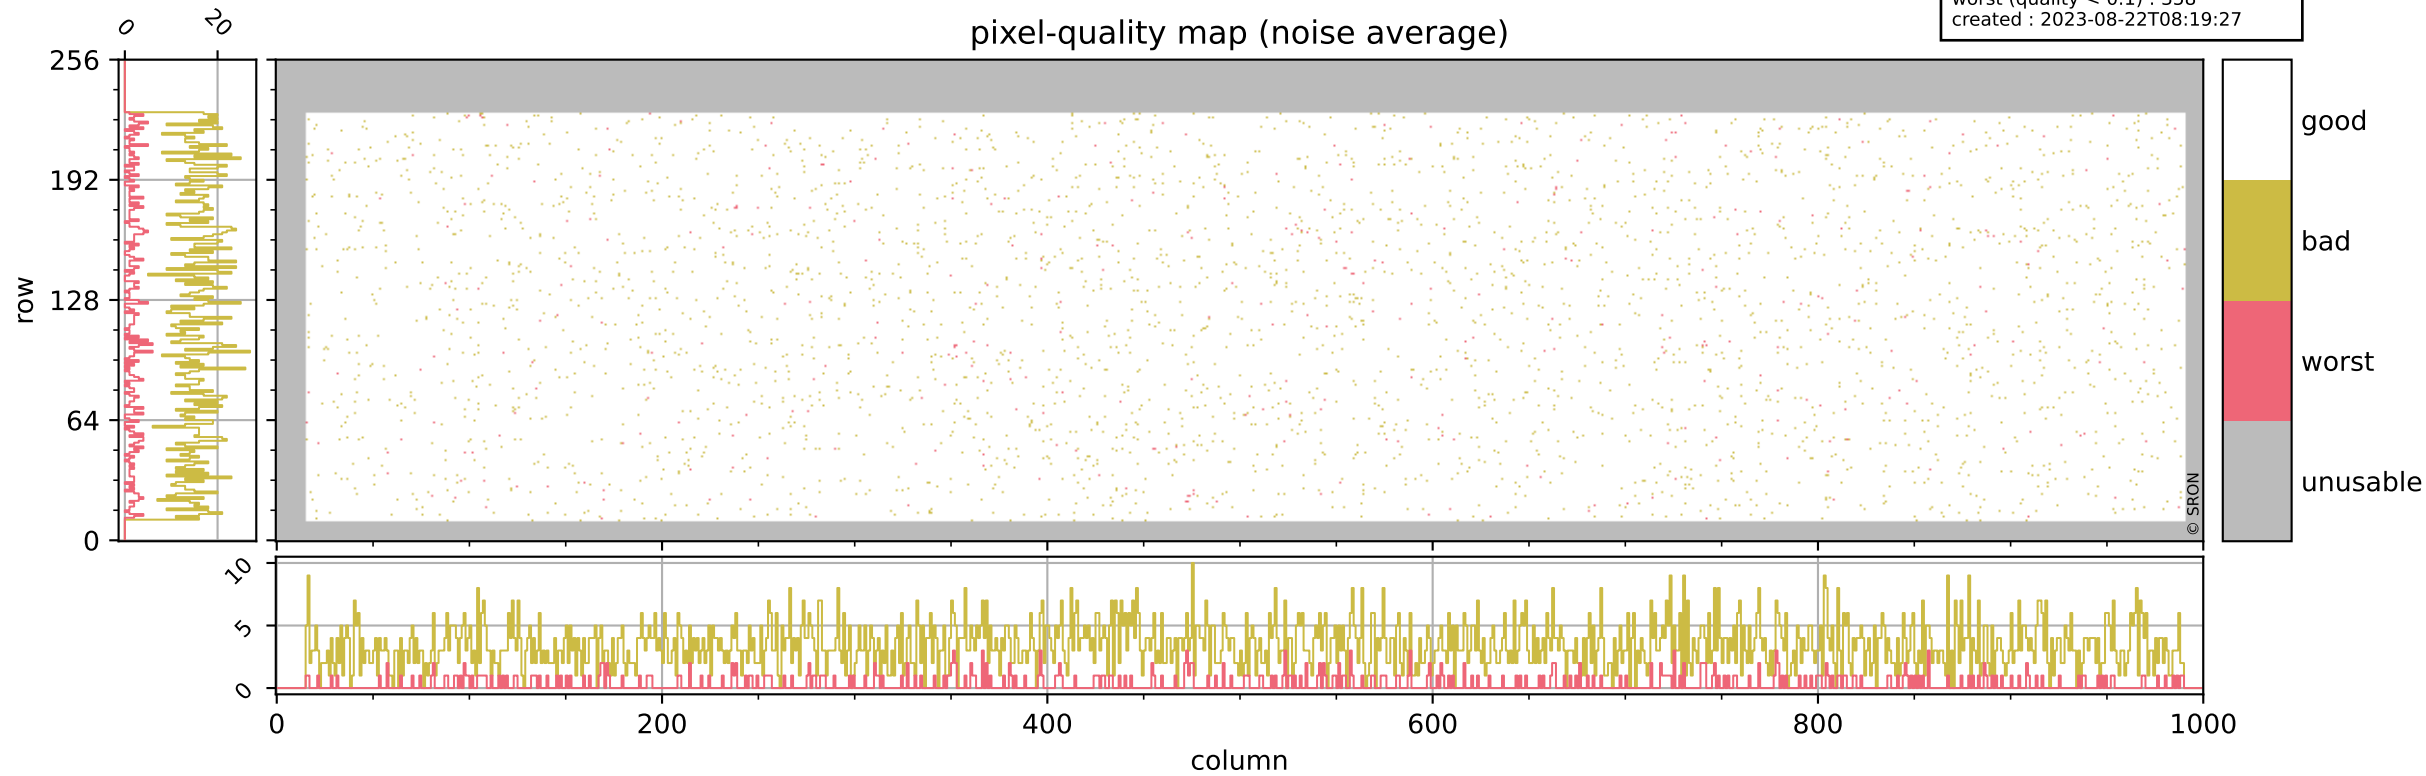

Tropomi SWIR pixel quality (official)

orbits : 18 in [17707, 17752]
coverage : 2021-03-14 / 2021-03-17
bad (quality < 0.8) : 294
worst (quality < 0.1) : 114
created : 2023-08-22T08:19:27

pixel-quality map (dark)

Tropomi SWIR pixel quality (official)

orbits : 18 in [17707, 17752]
coverage : 2021-03-14 / 2021-03-17
bad (quality < 0.8) : 3388
worst (quality < 0.1) : 358
created : 2023-08-22T08:19:27

pixel-quality map (noise average)

Tropomi SWIR pixel quality (official)

orbits : 18 in [17707, 17752]
coverage : 2021-03-14 / 2021-03-17
to good : 344
good to bad : 1509
to worst : 228
created : 2023-08-22T08:19:27

total quality compared with SWIR pixel-quality CKD

Tropomi SWIR pixel quality (official)

orbits : 18 in [17707, 17752]
coverage : 2021-03-14 / 2021-03-17
created : 2023-08-22T08:19:27

Histograms of pixel-quality

Tropomi SWIR pixel quality (official) ground-tracks of Sentinel-5P