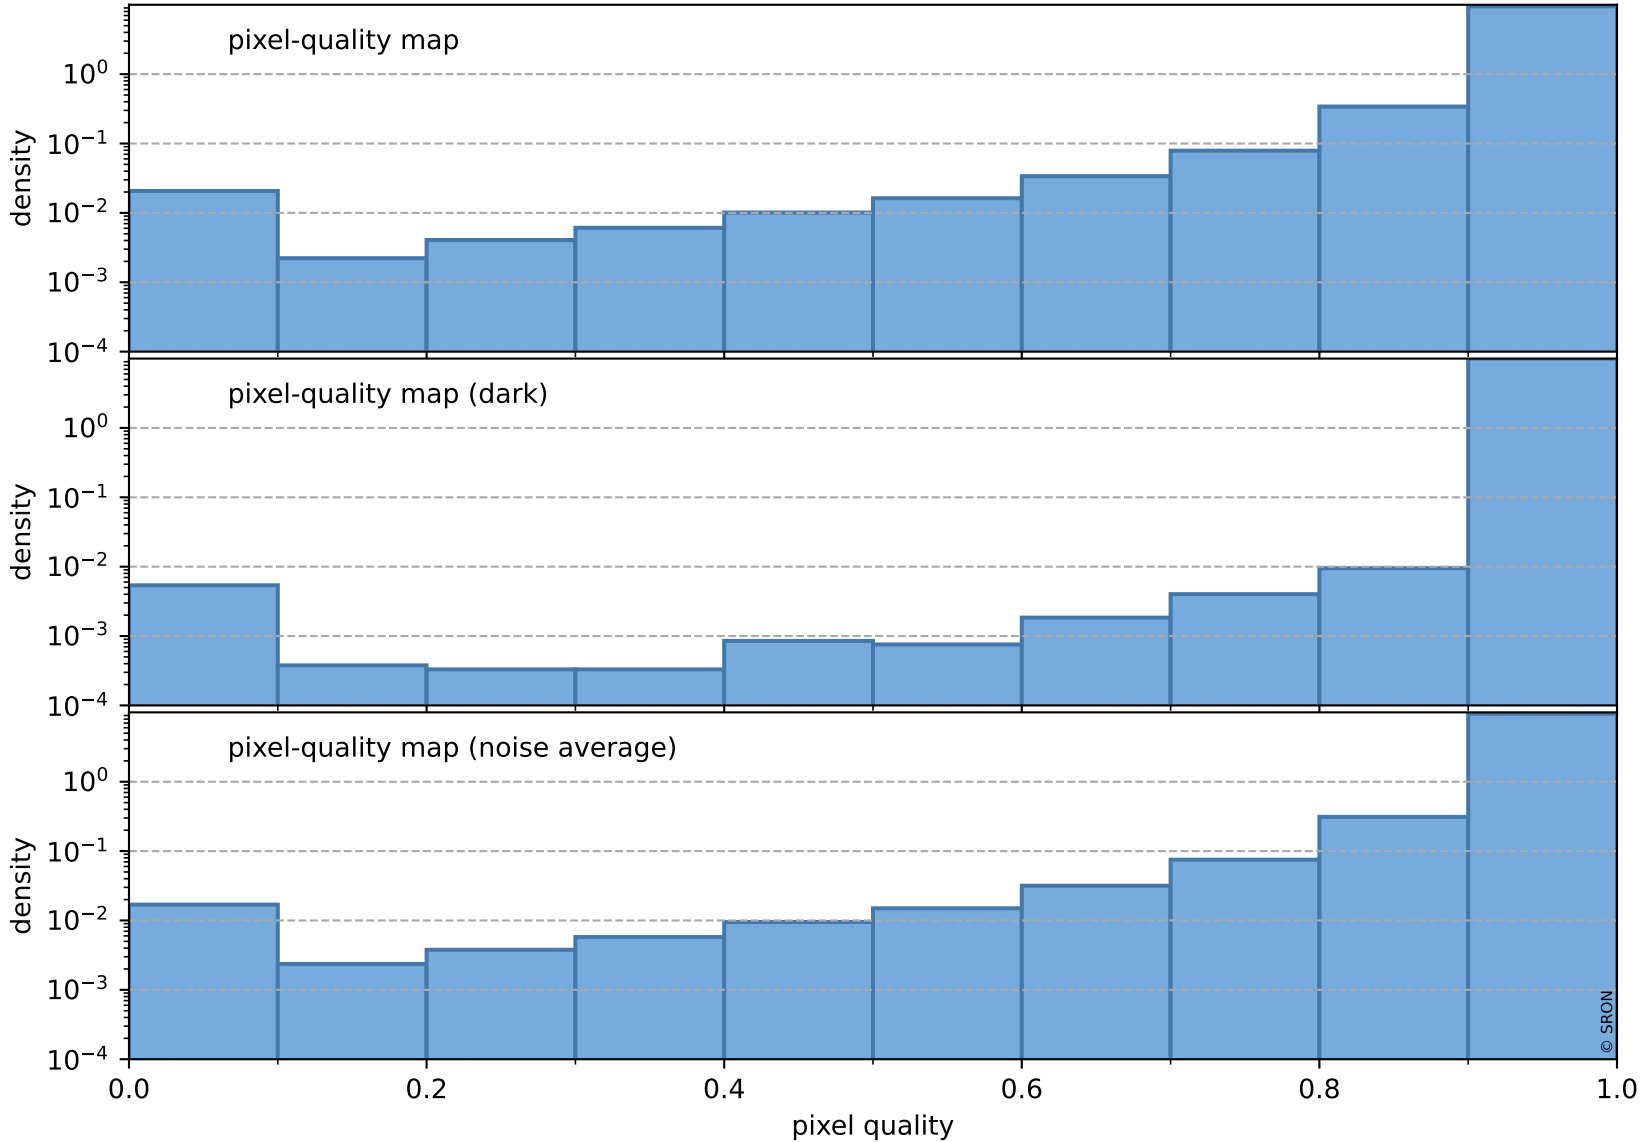

Tropomi SWIR pixel quality (official)

orbits : 18 in [17707, 17752]
coverage : 2021-03-14 / 2021-03-17
to good : 344
good to bad : 1509
to worst : 228
created : 2023-08-22T08:19:27

total quality compared with SWIR pixel-quality CKD

Tropomi SWIR pixel quality (official)

orbits : 18 in [17707, 17752]
coverage : 2021-03-14 / 2021-03-17
created : 2023-08-22T08:19:27

Histograms of pixel-quality

Tropomi SWIR pixel quality (official) ground-tracks of Sentinel-5P

orbits : 18 in [17707, 17752]
coverage : 2021-03-14 / 2021-03-17
created : 2023-08-22T08:19:28

Tropomi SWIR pixel quality (official)

orbits : [2827, 17752]
coverage : 2018-04-30 / 2021-03-17
created : 2023-08-22T08:19:28