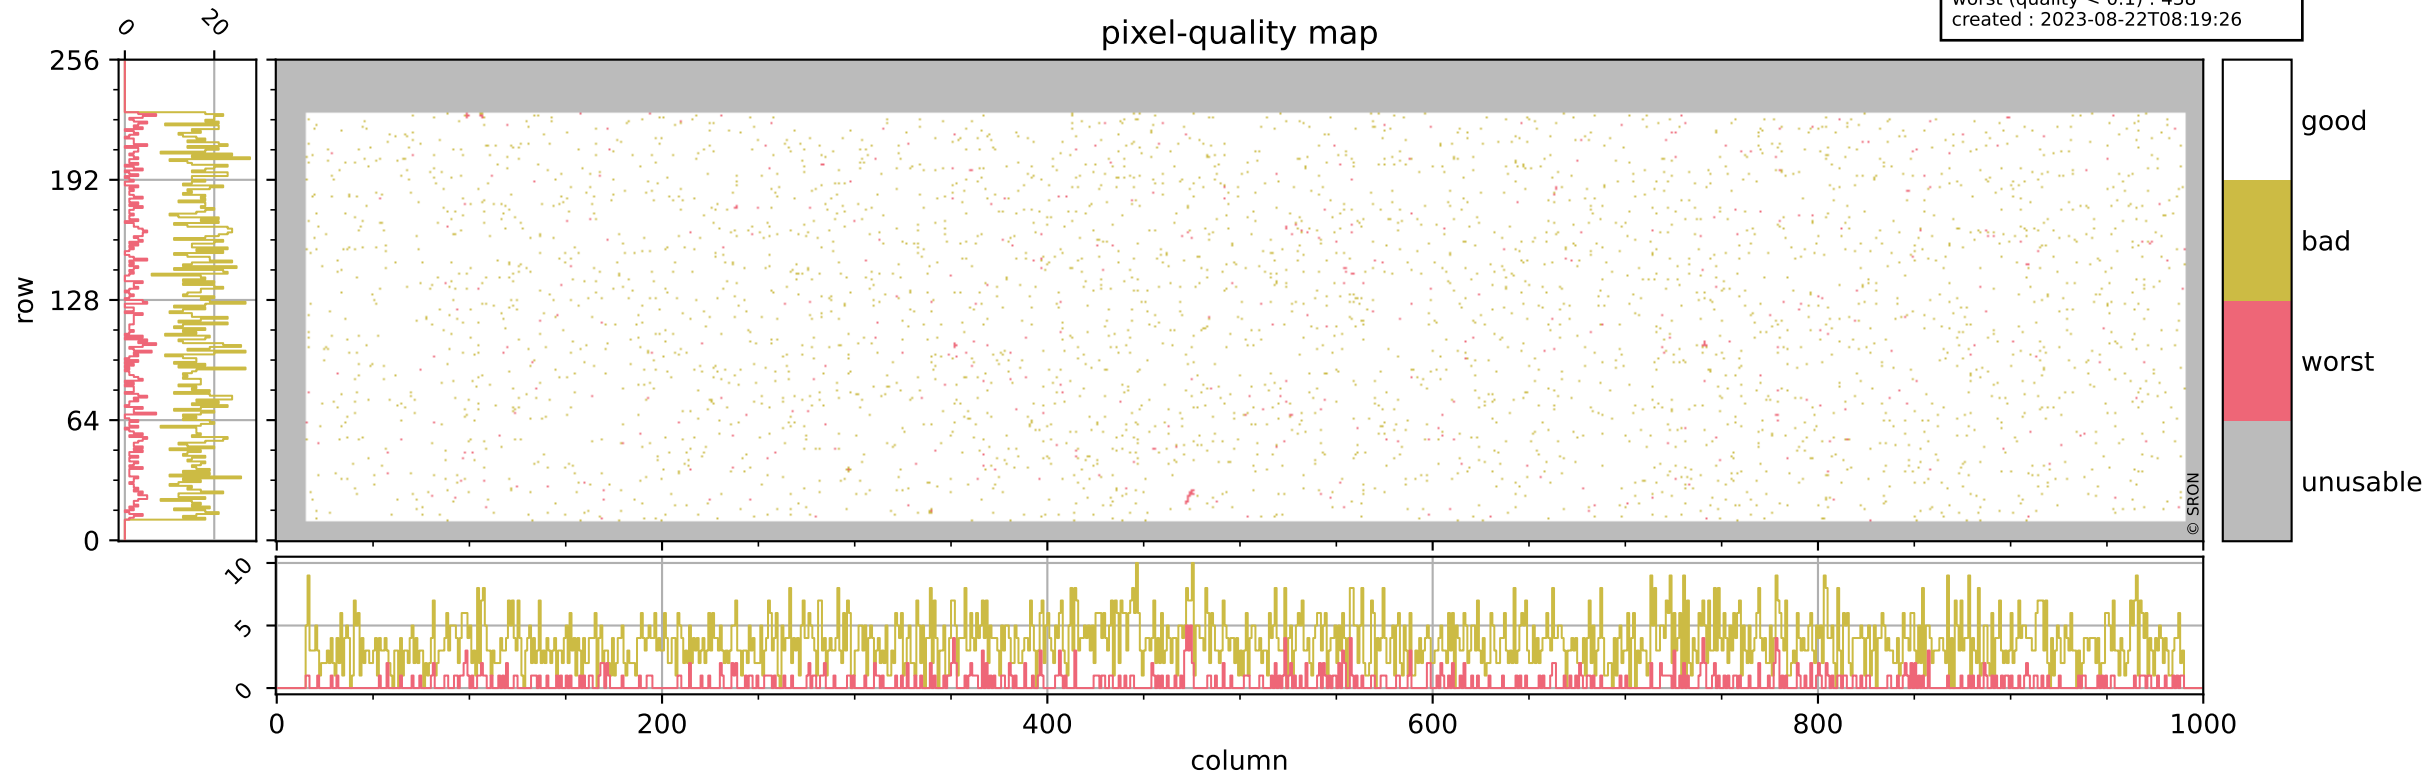

Tropomi SWIR pixel quality (official)

orbits : 18 in [17707, 17752]
coverage : 2021-03-14 / 2021-03-17
bad (quality < 0.8) : 3642
worst (quality < 0.1) : 438
created : 2023-08-22T08:19:26

pixel-quality map

Tropomi SWIR pixel quality (official)

orbits : 18 in [17707, 17752]
coverage : 2021-03-14 / 2021-03-17
bad (quality < 0.8) : 294
worst (quality < 0.1) : 114
created : 2023-08-22T08:19:27

pixel-quality map (dark)

Tropomi SWIR pixel quality (official)

orbits : 18 in [17707, 17752]
coverage : 2021-03-14 / 2021-03-17
bad (quality < 0.8) : 3388
worst (quality < 0.1) : 358
created : 2023-08-22T08:19:27

pixel-quality map (noise average)

Tropomi SWIR pixel quality (official)

orbits : 18 in [17707, 17752]
coverage : 2021-03-14 / 2021-03-17
created : 2023-08-22T08:19:27

Histograms of pixel-quality

Tropomi SWIR pixel quality (official) ground-tracks of Sentinel-5P