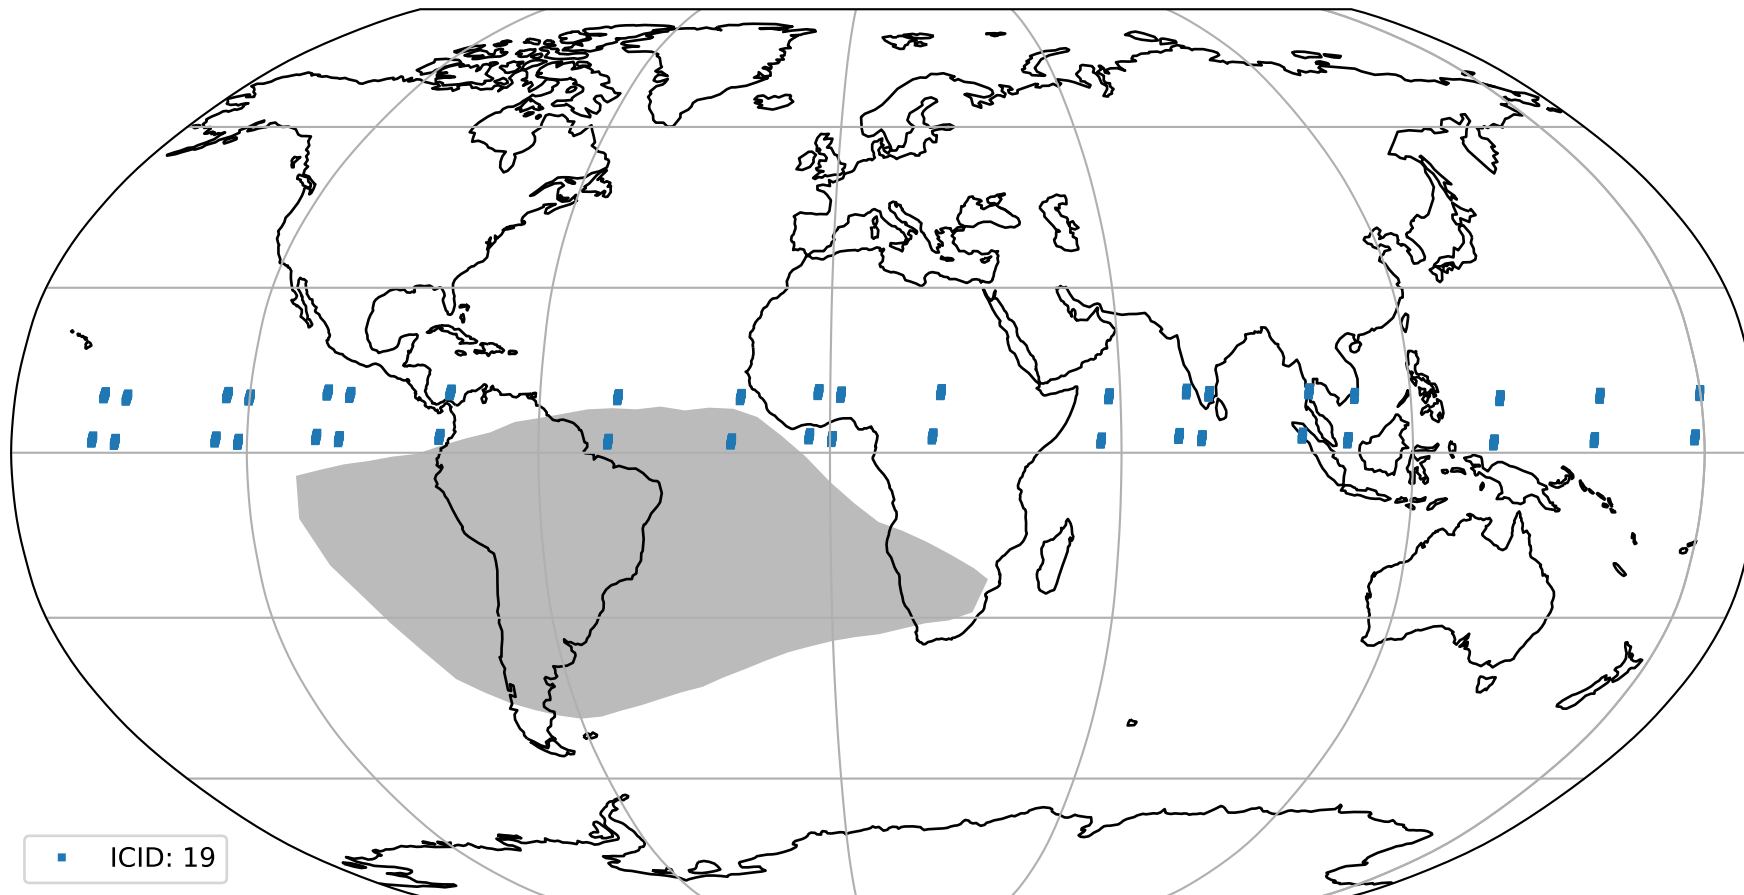

orbits : 20 in [17722, 17767]
coverage : 2021-03-15 / 2021-03-18
bad (quality < 0.8) : 3440
worst (quality < 0.1) : 351
created : 2023-08-22T08:19:29

pixel-quality map (noise average)

Tropomi SWIR pixel quality (official)

orbits : 20 in [17722, 17767]
coverage : 2021-03-15 / 2021-03-18
to good : 353
good to bad : 1578
to worst : 222
created : 2023-08-22T08:19:29

total quality compared with SWIR pixel-quality CKD

Tropomi SWIR pixel quality (official)

orbits : 20 in [17722, 17767]
coverage : 2021-03-15 / 2021-03-18
created : 2023-08-22T08:19:30

Histograms of pixel-quality

Tropomi SWIR pixel quality (official) ground-tracks of Sentinel-5P

orbits : 20 in [17722, 17767]
coverage : 2021-03-15 / 2021-03-18
created : 2023-08-22T08:19:30

Tropomi SWIR pixel quality (official)

orbits : [2827, 17767]
coverage : 2018-04-30 / 2021-03-18
created : 2023-08-22T08:19:30

trend of pixel quality & temperatures