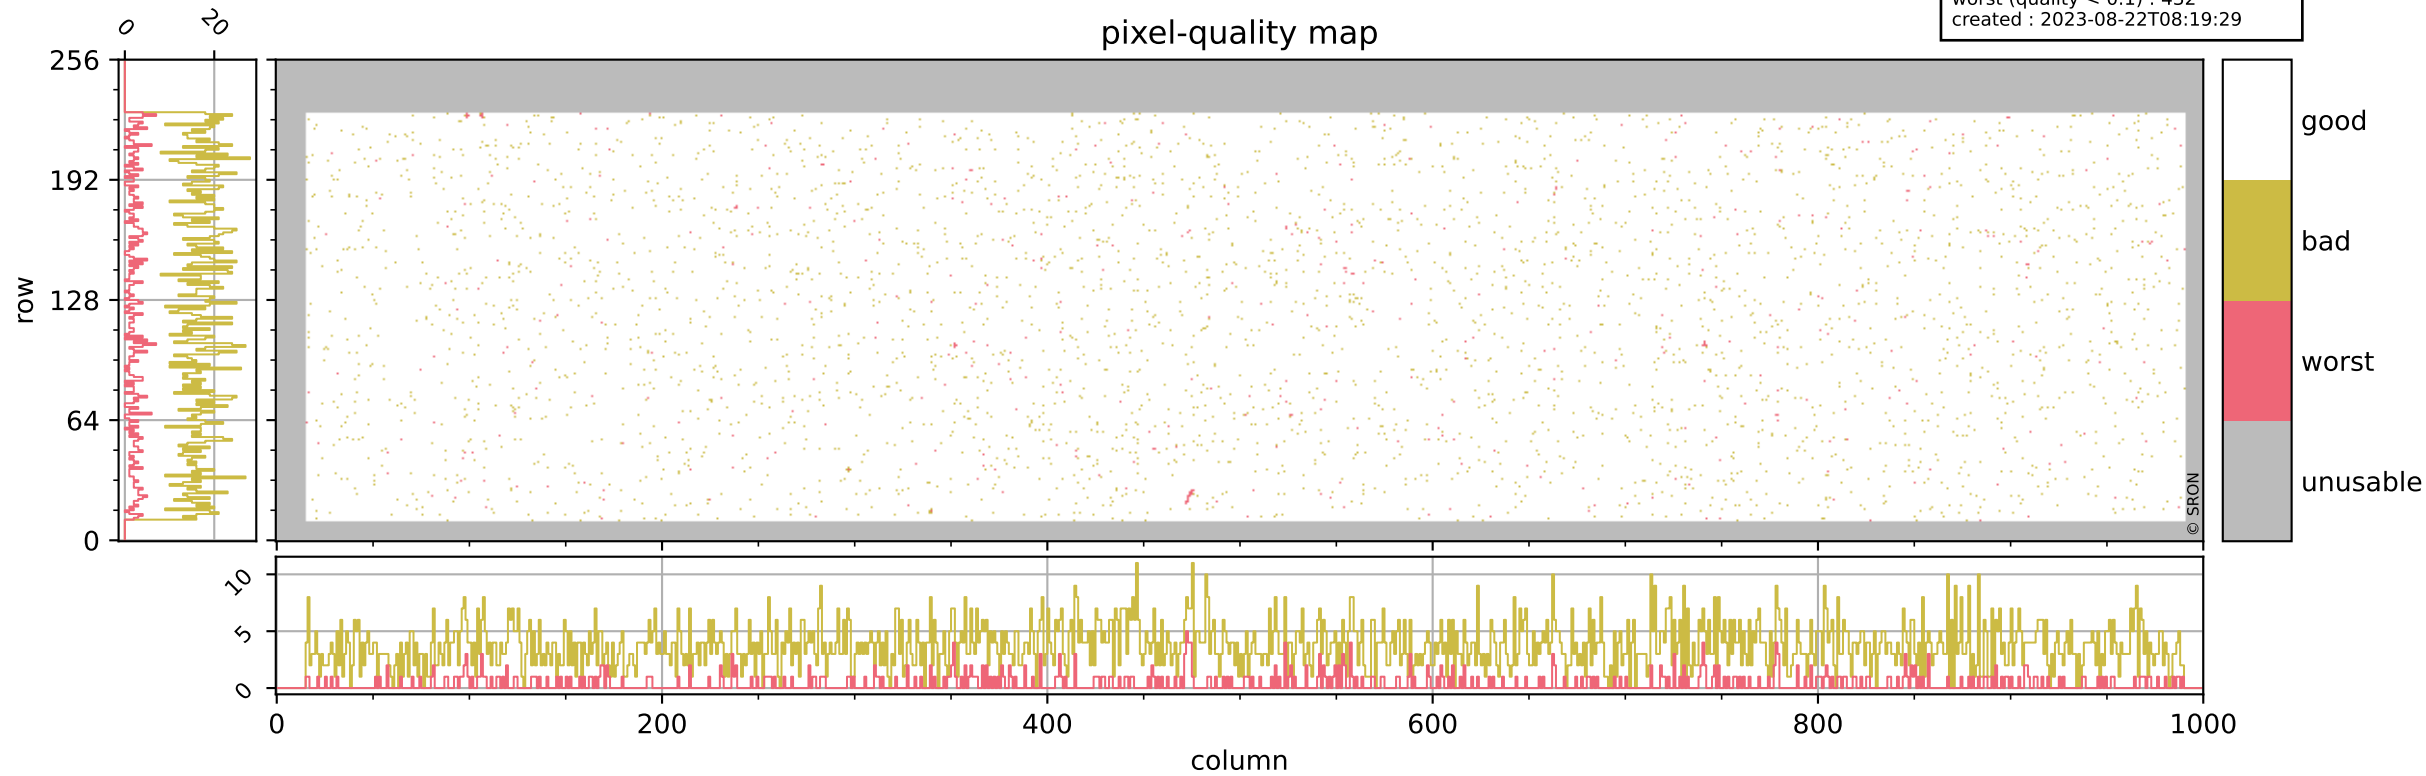

Tropomi SWIR pixel quality (official)

orbits : 20 in [17722, 17767]
coverage : 2021-03-15 / 2021-03-18
bad (quality < 0.8) : 3699
worst (quality < 0.1) : 432
created : 2023-08-22T08:19:29

pixel-quality map

Tropomi SWIR pixel quality (official)

orbits : 20 in [17722, 17767]
coverage : 2021-03-15 / 2021-03-18
bad (quality < 0.8) : 293
worst (quality < 0.1) : 114
created : 2023-08-22T08:19:29

Tropomi SWIR pixel quality (official)

orbits : 20 in [17722, 17767]
coverage : 2021-03-15 / 2021-03-18
bad (quality < 0.8) : 3440
worst (quality < 0.1) : 351
created : 2023-08-22T08:19:29

pixel-quality map (noise average)

Tropomi SWIR pixel quality (official)

orbits : 20 in [17722, 17767]
coverage : 2021-03-15 / 2021-03-18
created : 2023-08-22T08:19:30

Histograms of pixel-quality

Tropomi SWIR pixel quality (official) ground-tracks of Sentinel-5P

orbits : 20 in [17722, 17767]
coverage : 2021-03-15 / 2021-03-18
created : 2023-08-22T08:19:30