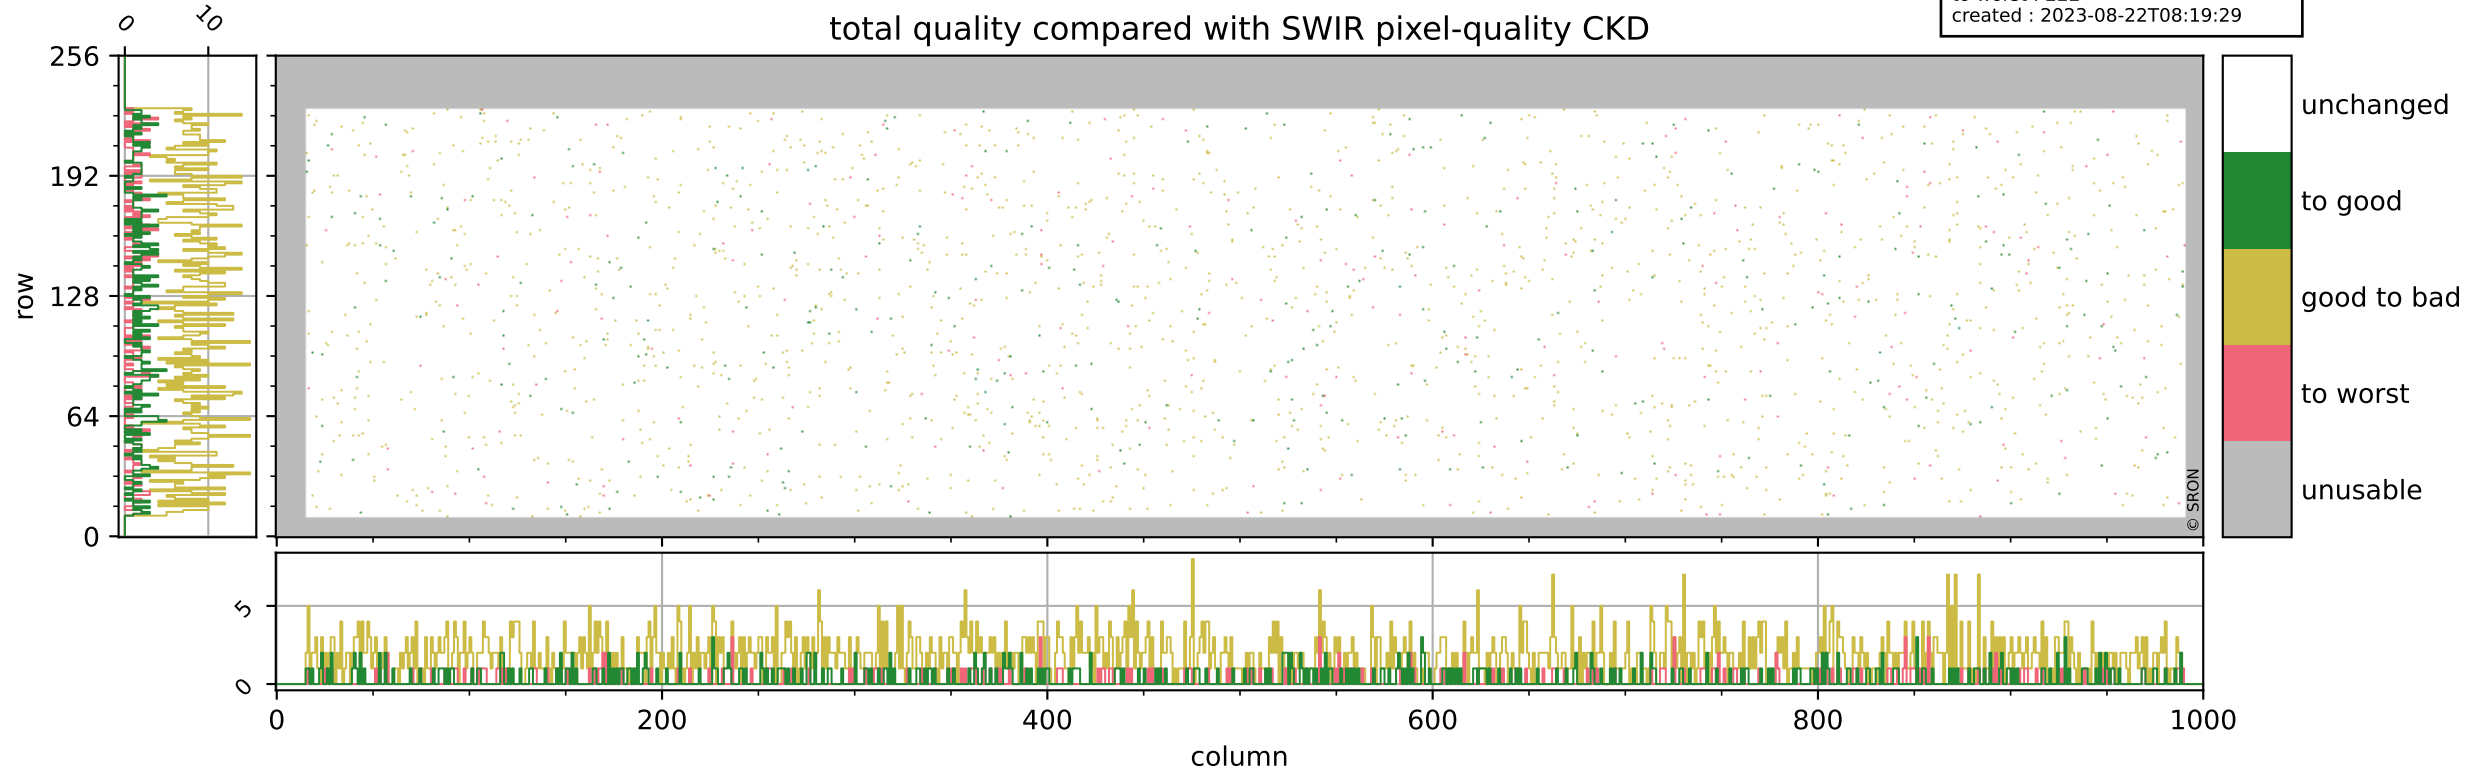

Tropomi SWIR pixel quality (official)

orbits : 20 in [17722, 17767]
coverage : 2021-03-15 / 2021-03-18
bad (quality < 0.8) : 293
worst (quality < 0.1) : 114
created : 2023-08-22T08:19:29

Tropomi SWIR pixel quality (official)

orbits : 20 in [17722, 17767]
coverage : 2021-03-15 / 2021-03-18
bad (quality < 0.8) : 3440
worst (quality < 0.1) : 351
created : 2023-08-22T08:19:29

pixel-quality map (noise average)

Tropomi SWIR pixel quality (official)

orbits : 20 in [17722, 17767]
coverage : 2021-03-15 / 2021-03-18
to good : 353
good to bad : 1578
to worst : 222
created : 2023-08-22T08:19:29

total quality compared with SWIR pixel-quality CKD

Tropomi SWIR pixel quality (official)

orbits : 20 in [17722, 17767]
coverage : 2021-03-15 / 2021-03-18
created : 2023-08-22T08:19:30

Histograms of pixel-quality

Tropomi SWIR pixel quality (official) ground-tracks of Sentinel-5P

orbits : 20 in [17722, 17767]
coverage : 2021-03-15 / 2021-03-18
created : 2023-08-22T08:19:30