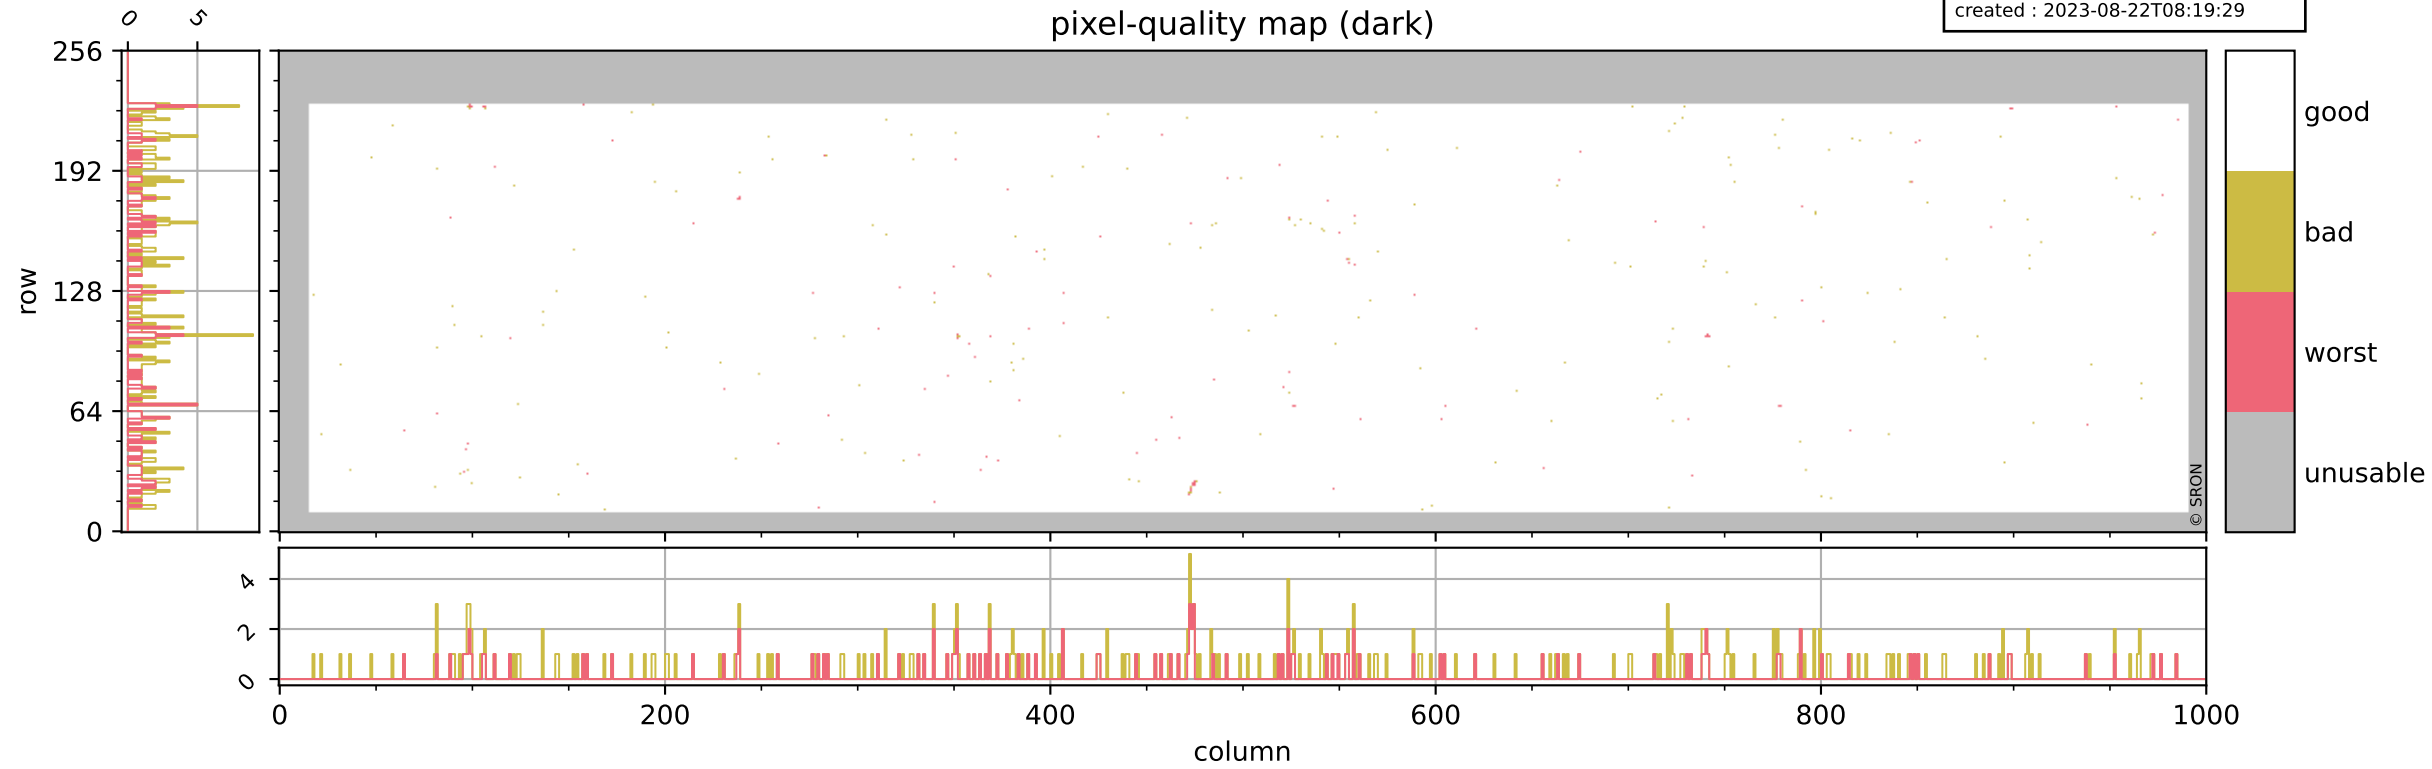

Tropomi SWIR pixel quality (official)

orbits : 20 in [17722, 17767]
coverage : 2021-03-15 / 2021-03-18
bad (quality < 0.8) : 3699
worst (quality < 0.1) : 432
created : 2023-08-22T08:19:29

pixel-quality map

Tropomi SWIR pixel quality (official)

orbits : 20 in [17722, 17767]
coverage : 2021-03-15 / 2021-03-18
bad (quality < 0.8) : 293
worst (quality < 0.1) : 114
created : 2023-08-22T08:19:29

Tropomi SWIR pixel quality (official)

orbits : 20 in [17722, 17767]
coverage : 2021-03-15 / 2021-03-18
bad (quality < 0.8) : 3440
worst (quality < 0.1) : 351
created : 2023-08-22T08:19:29

pixel-quality map (noise average)

Tropomi SWIR pixel quality (official)

orbits : 20 in [17722, 17767]
coverage : 2021-03-15 / 2021-03-18
to good : 353
good to bad : 1578
to worst : 222
created : 2023-08-22T08:19:29

total quality compared with SWIR pixel-quality CKD

Tropomi SWIR pixel quality (official)