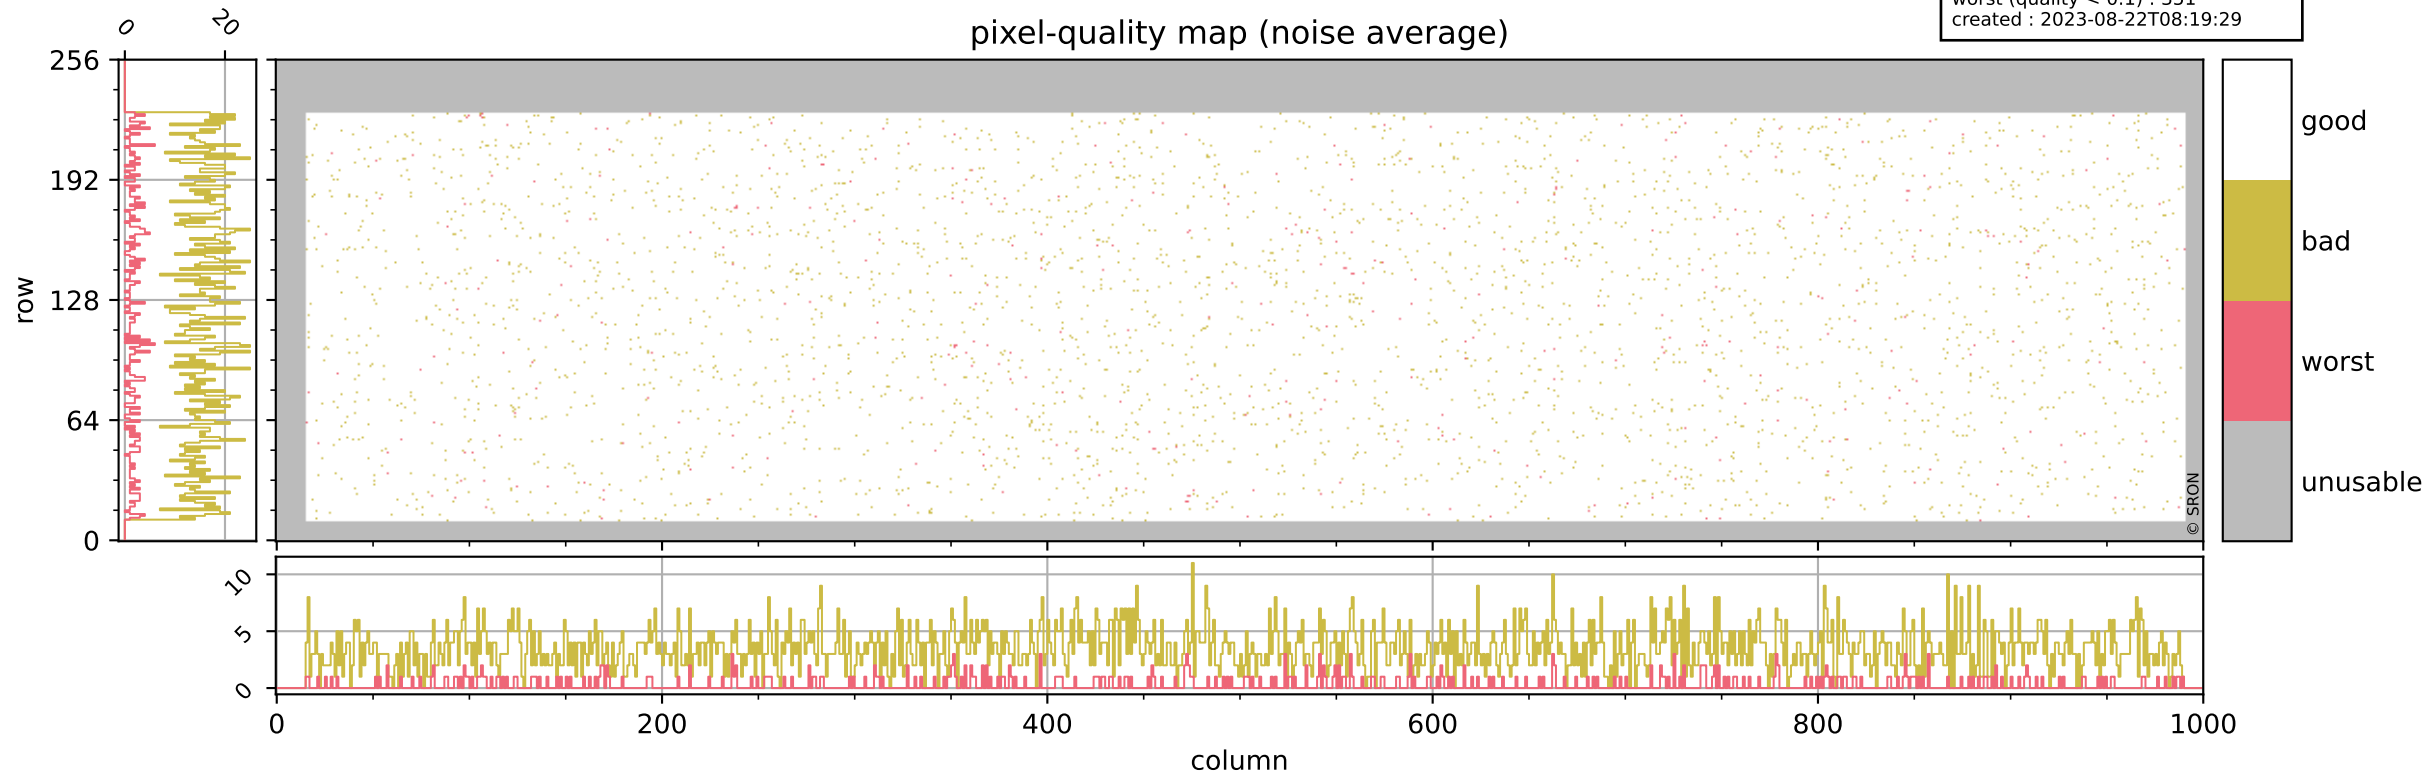

Tropomi SWIR pixel quality (official)

orbits : 20 in [17722, 17767]
coverage : 2021-03-15 / 2021-03-18
bad (quality < 0.8) : 293
worst (quality < 0.1) : 114
created : 2023-08-22T08:19:29

Tropomi SWIR pixel quality (official)

orbits : 20 in [17722, 17767]
coverage : 2021-03-15 / 2021-03-18
bad (quality < 0.8) : 3440
worst (quality < 0.1) : 351
created : 2023-08-22T08:19:29

pixel-quality map (noise average)

Tropomi SWIR pixel quality (official)

orbits : 20 in [17722, 17767]
coverage : 2021-03-15 / 2021-03-18
to good : 353
good to bad : 1578
to worst : 222
created : 2023-08-22T08:19:29

total quality compared with SWIR pixel-quality CKD

Tropomi SWIR pixel quality (official)

orbits : 20 in [17722, 17767]
coverage : 2021-03-15 / 2021-03-18
created : 2023-08-22T08:19:30

Histograms of pixel-quality

Tropomi SWIR pixel quality (official) ground-tracks of Sentinel-5P

orbits : 20 in [17722, 17767]
coverage : 2021-03-15 / 2021-03-18
created : 2023-08-22T08:19:30