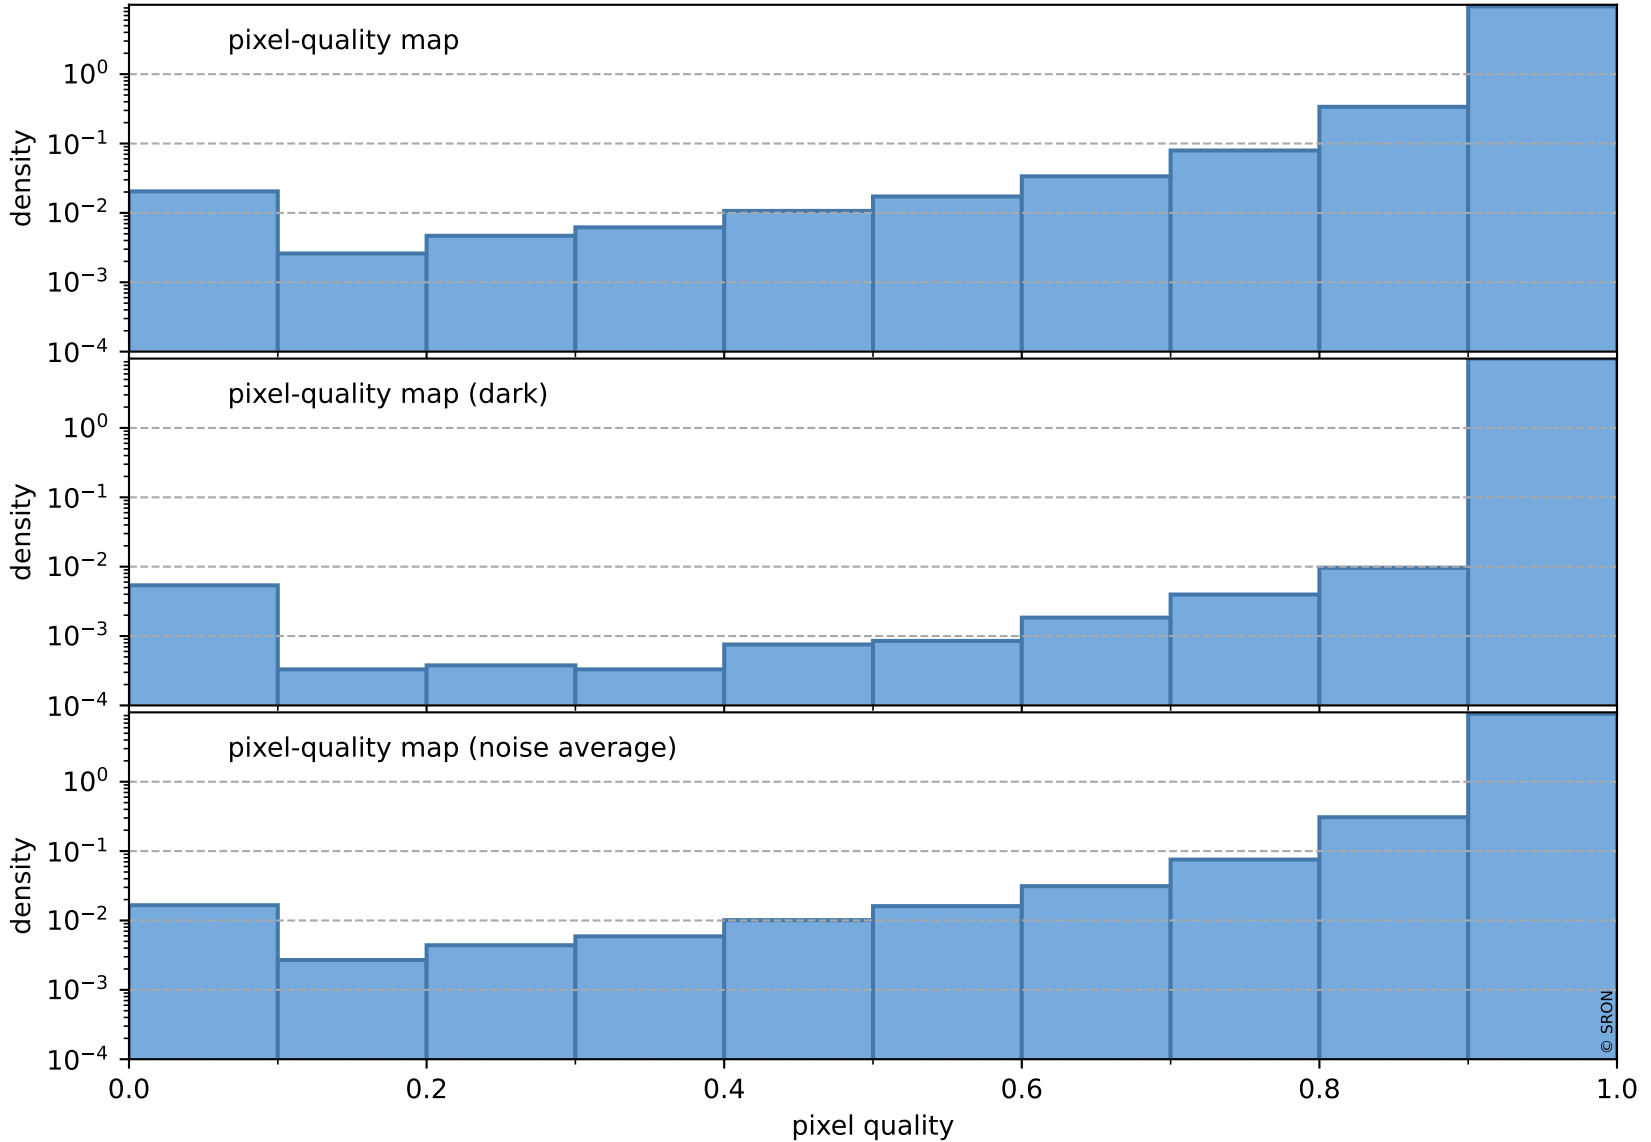

orbits : 20 in [17722, 17767]
coverage : 2021-03-15 / 2021-03-18
to good : 353
good to bad : 1578
to worst : 222
created : 2023-08-22T08:19:29

total quality compared with SWIR pixel-quality CKD

Tropomi SWIR pixel quality (official)

orbits : 20 in [17722, 17767]
coverage : 2021-03-15 / 2021-03-18
created : 2023-08-22T08:19:30

Histograms of pixel-quality

Tropomi SWIR pixel quality (official) ground-tracks of Sentinel-5P

orbits : 20 in [17722, 17767]
coverage : 2021-03-15 / 2021-03-18
created : 2023-08-22T08:19:30

Tropomi SWIR pixel quality (official)

orbits : [2827, 17767]
coverage : 2018-04-30 / 2021-03-18
created : 2023-08-22T08:19:30

trend of pixel quality & temperatures