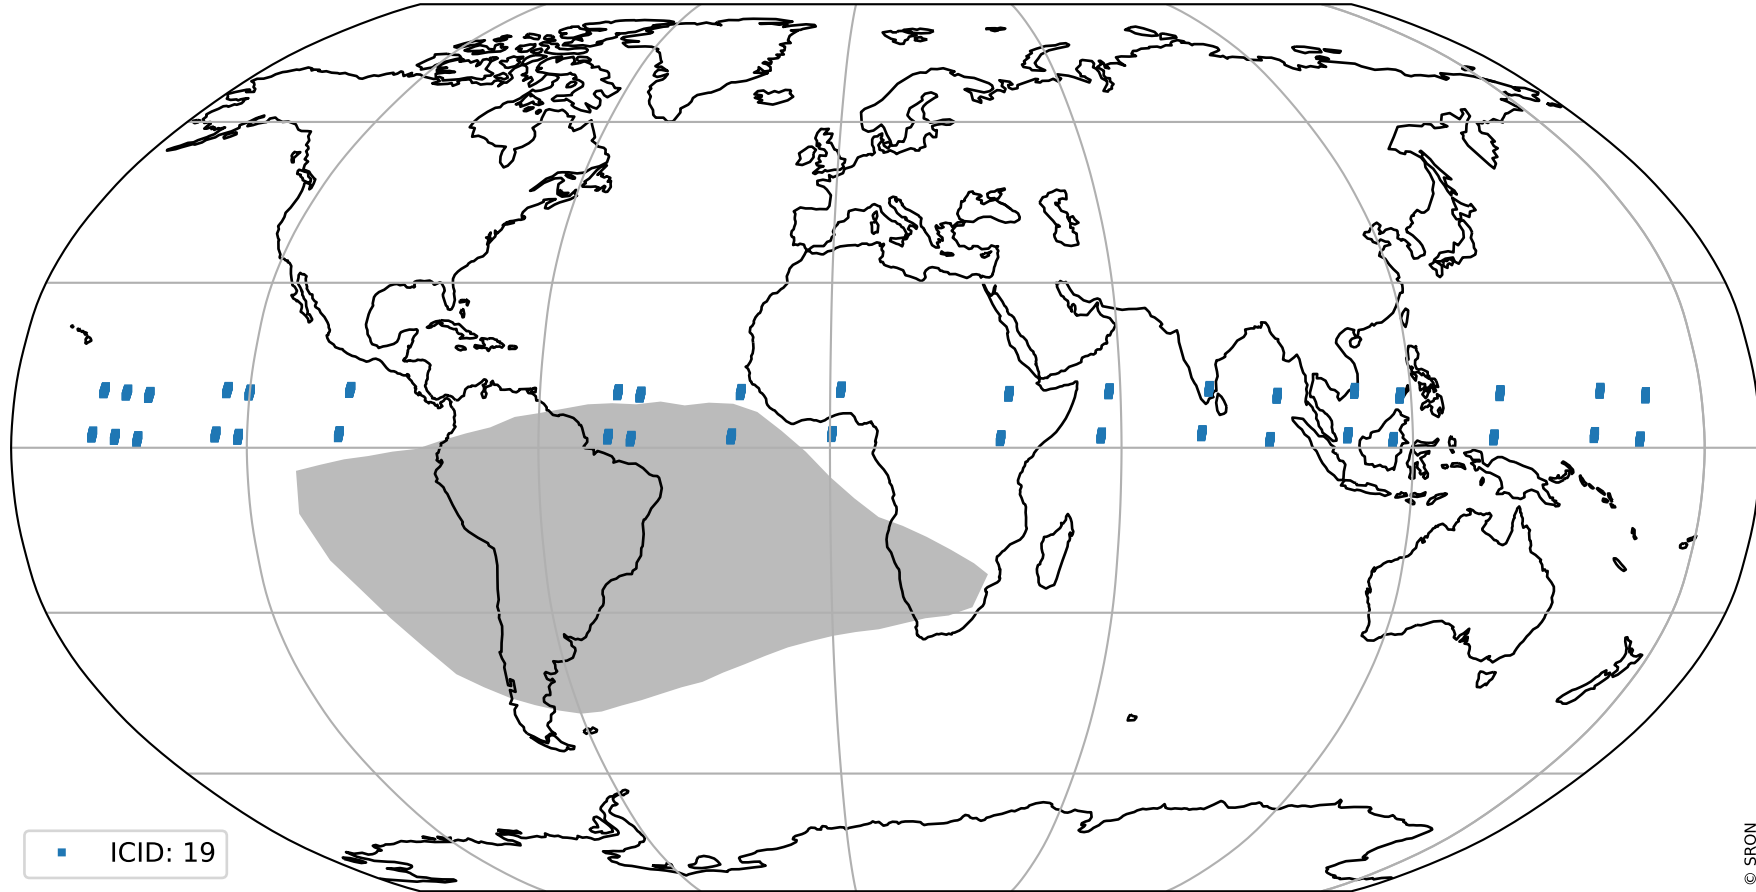

orbits : 19 in [17737, 17782]
coverage : 2021-03-16 / 2021-03-19
bad (quality < 0.8) : 3460
worst (quality < 0.1) : 347
created : 2023-08-22T08:19:32

pixel-quality map (noise average)

Tropomi SWIR pixel quality (official)

orbits : 19 in [17737, 17782]
coverage : 2021-03-16 / 2021-03-19
to good : 359
good to bad : 1616
to worst : 215
created : 2023-08-22T08:19:32

total quality compared with SWIR pixel-quality CKD

Tropomi SWIR pixel quality (official)

orbits : 19 in [17737, 17782]
coverage : 2021-03-16 / 2021-03-19
created : 2023-08-22T08:19:32

Histograms of pixel-quality

Tropomi SWIR pixel quality (official) ground-tracks of Sentinel-5P

orbits : 19 in [17737, 17782]
coverage : 2021-03-16 / 2021-03-19
created : 2023-08-22T08:19:32

Tropomi SWIR pixel quality (official)

orbits : [2827, 17782]
coverage : 2018-04-30 / 2021-03-19
created : 2023-08-22T08:19:33

trend of pixel quality & temperatures