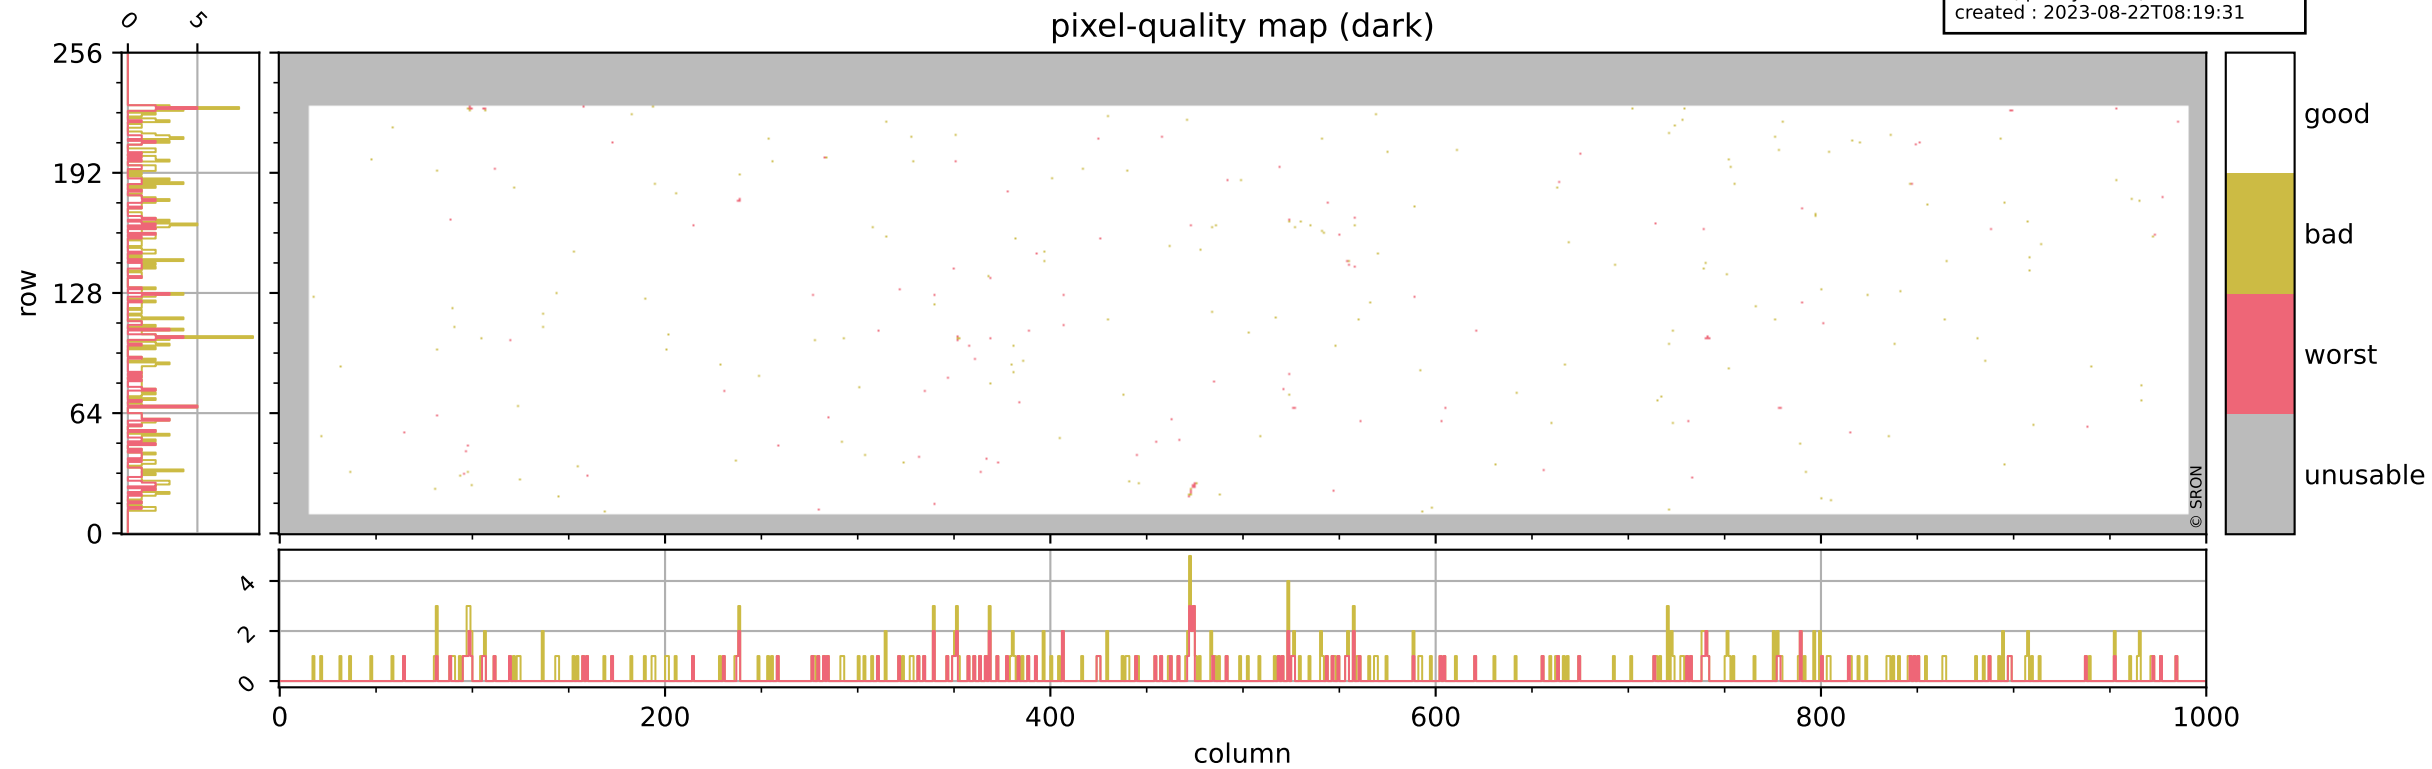

Tropomi SWIR pixel quality (official)

orbits : 19 in [17737, 17782]
coverage : 2021-03-16 / 2021-03-19
bad (quality < 0.8) : 3725
worst (quality < 0.1) : 429
created : 2023-08-22T08:19:31

pixel-quality map

Tropomi SWIR pixel quality (official)

orbits : 19 in [17737, 17782]
coverage : 2021-03-16 / 2021-03-19
bad (quality < 0.8) : 291
worst (quality < 0.1) : 114
created : 2023-08-22T08:19:31

Tropomi SWIR pixel quality (official)

orbits : 19 in [17737, 17782]
coverage : 2021-03-16 / 2021-03-19
bad (quality < 0.8) : 3460
worst (quality < 0.1) : 347
created : 2023-08-22T08:19:32

pixel-quality map (noise average)

Tropomi SWIR pixel quality (official)

orbits : 19 in [17737, 17782]
coverage : 2021-03-16 / 2021-03-19
created : 2023-08-22T08:19:32

Histograms of pixel-quality

Tropomi SWIR pixel quality (official) ground-tracks of Sentinel-5P

orbits : 19 in [17737, 17782]
coverage : 2021-03-16 / 2021-03-19
created : 2023-08-22T08:19:32