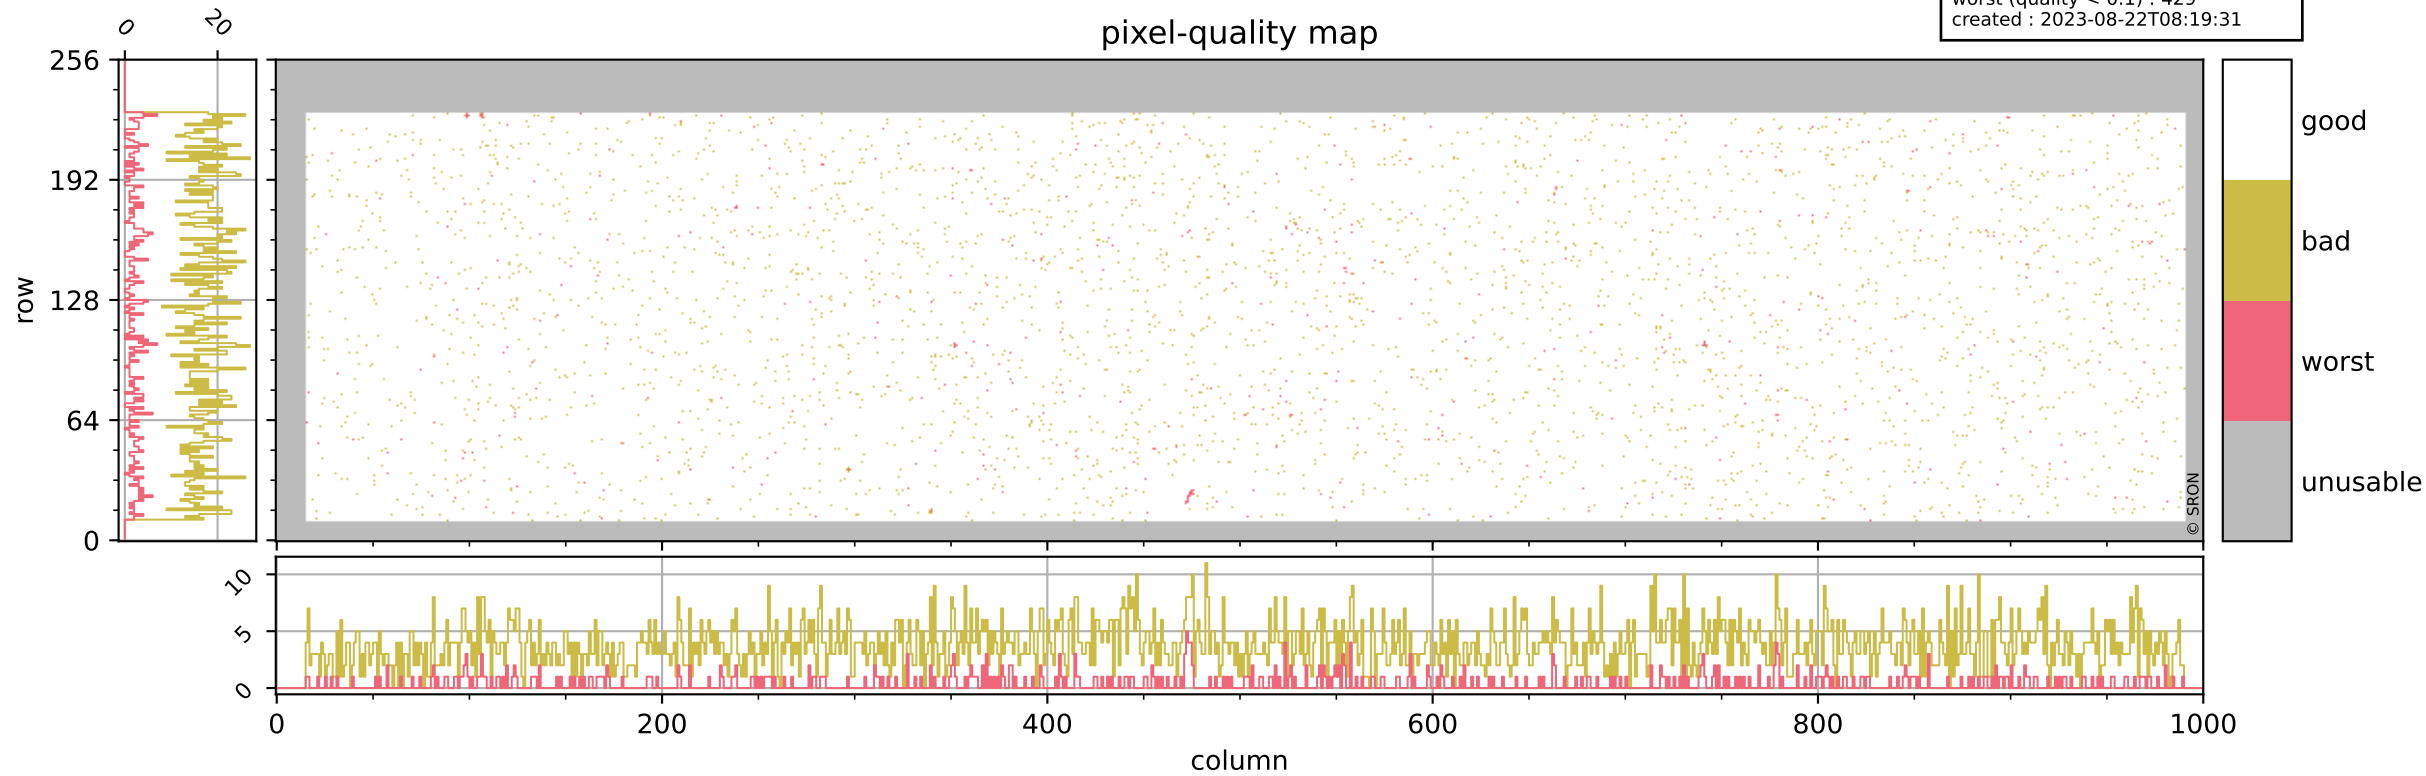

Tropomi SWIR pixel quality (official)

orbits : 19 in [17737, 17782]
coverage : 2021-03-16 / 2021-03-19
bad (quality < 0.8) : 3725
worst (quality < 0.1) : 429
created : 2023-08-22T08:19:31

pixel-quality map

Tropomi SWIR pixel quality (official)

orbits : 19 in [17737, 17782]
coverage : 2021-03-16 / 2021-03-19
bad (quality < 0.8) : 291
worst (quality < 0.1) : 114
created : 2023-08-22T08:19:31

Tropomi SWIR pixel quality (official)

orbits : 19 in [17737, 17782]
coverage : 2021-03-16 / 2021-03-19
bad (quality < 0.8) : 3460
worst (quality < 0.1) : 347
created : 2023-08-22T08:19:32

pixel-quality map (noise average)

Tropomi SWIR pixel quality (official)

orbits : 19 in [17737, 17782]
coverage : 2021-03-16 / 2021-03-19
created : 2023-08-22T08:19:32

Histograms of pixel-quality

Tropomi SWIR pixel quality (official) ground-tracks of Sentinel-5P

orbits : 19 in [17737, 17782]
coverage : 2021-03-16 / 2021-03-19
created : 2023-08-22T08:19:32