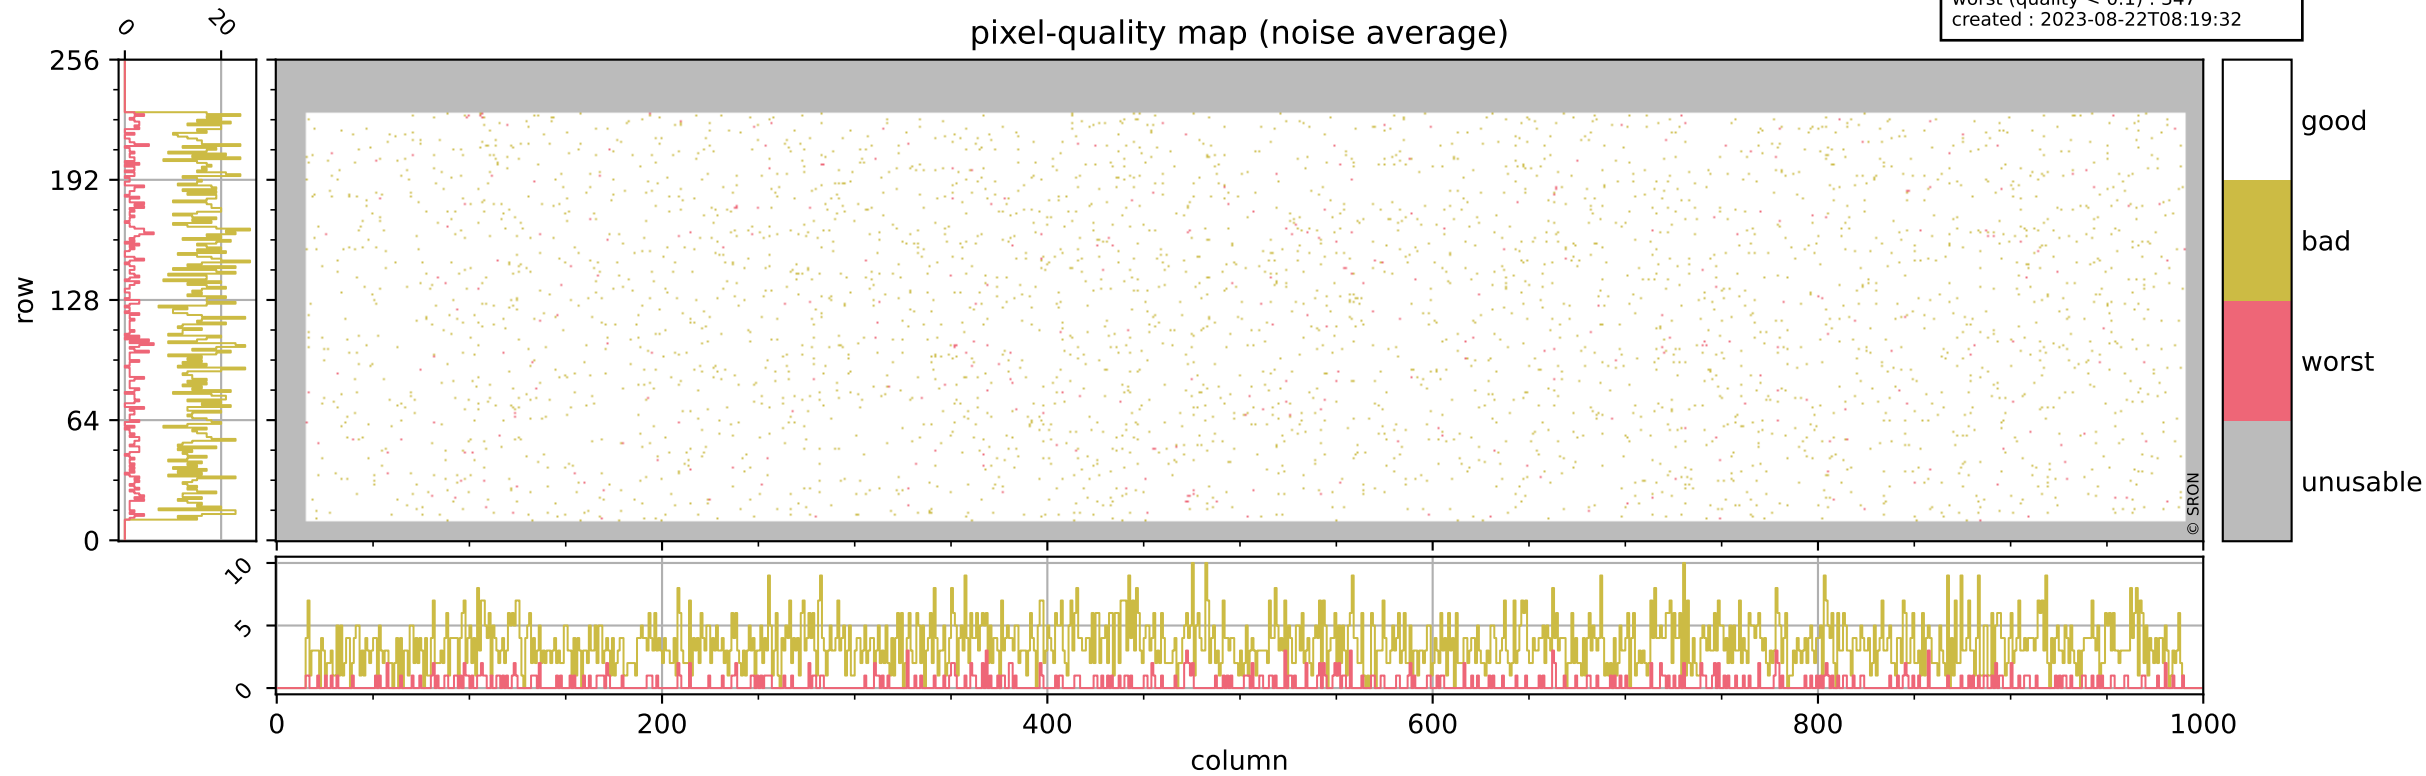

Tropomi SWIR pixel quality (official)

orbits : 19 in [17737, 17782]
coverage : 2021-03-16 / 2021-03-19
bad (quality < 0.8) : 291
worst (quality < 0.1) : 114
created : 2023-08-22T08:19:31

Tropomi SWIR pixel quality (official)

orbits : 19 in [17737, 17782]
coverage : 2021-03-16 / 2021-03-19
bad (quality < 0.8) : 3460
worst (quality < 0.1) : 347
created : 2023-08-22T08:19:32

pixel-quality map (noise average)

Tropomi SWIR pixel quality (official)

orbits : 19 in [17737, 17782]
coverage : 2021-03-16 / 2021-03-19
to good : 359
good to bad : 1616
to worst : 215
created : 2023-08-22T08:19:32

total quality compared with SWIR pixel-quality CKD

Tropomi SWIR pixel quality (official)

orbits : 19 in [17737, 17782]
coverage : 2021-03-16 / 2021-03-19
created : 2023-08-22T08:19:32

Histograms of pixel-quality

Tropomi SWIR pixel quality (official) ground-tracks of Sentinel-5P

orbits : 19 in [17737, 17782]
coverage : 2021-03-16 / 2021-03-19
created : 2023-08-22T08:19:32