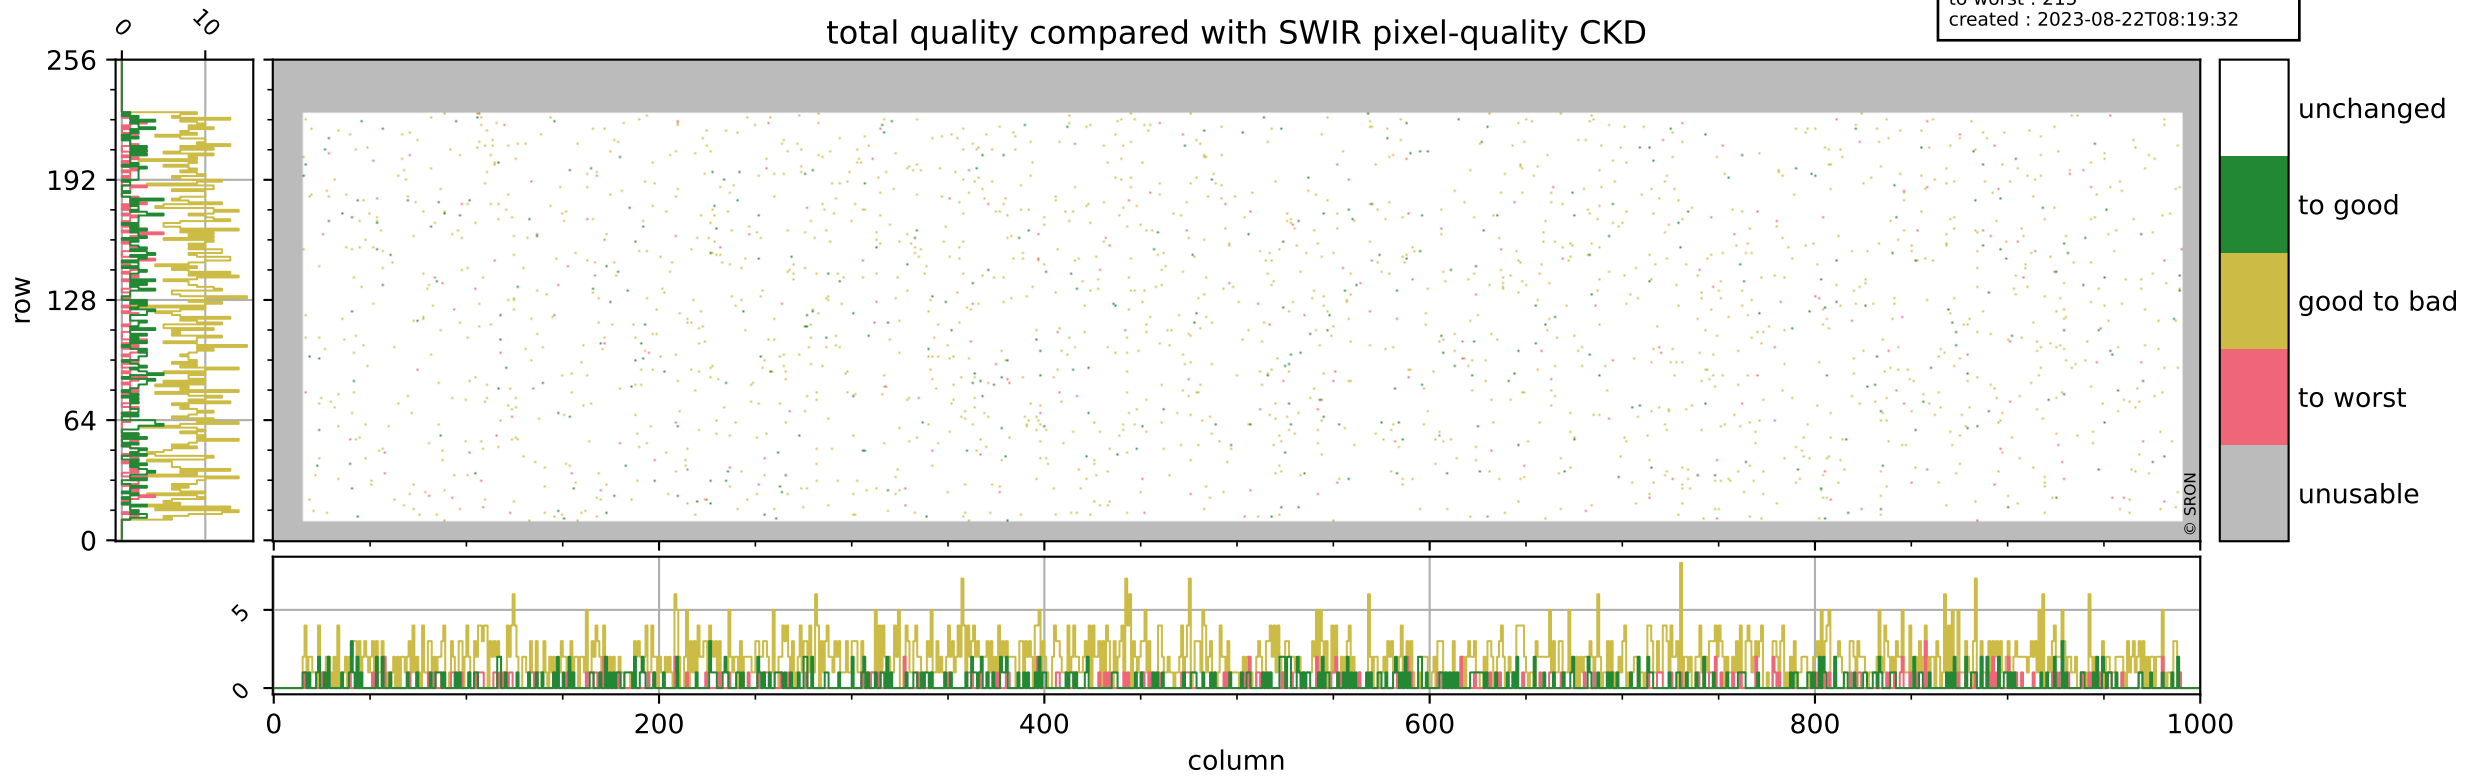

Tropomi SWIR pixel quality (official)

orbits : 19 in [17737, 17782]
coverage : 2021-03-16 / 2021-03-19
bad (quality < 0.8) : 291
worst (quality < 0.1) : 114
created : 2023-08-22T08:19:31

Tropomi SWIR pixel quality (official)

orbits : 19 in [17737, 17782]
coverage : 2021-03-16 / 2021-03-19
bad (quality < 0.8) : 3460
worst (quality < 0.1) : 347
created : 2023-08-22T08:19:32

pixel-quality map (noise average)

Tropomi SWIR pixel quality (official)

orbits : 19 in [17737, 17782]
coverage : 2021-03-16 / 2021-03-19
to good : 359
good to bad : 1616
to worst : 215
created : 2023-08-22T08:19:32

total quality compared with SWIR pixel-quality CKD

Tropomi SWIR pixel quality (official)

orbits : 19 in [17737, 17782]
coverage : 2021-03-16 / 2021-03-19
created : 2023-08-22T08:19:32

Histograms of pixel-quality

Tropomi SWIR pixel quality (official) ground-tracks of Sentinel-5P

orbits : 19 in [17737, 17782]
coverage : 2021-03-16 / 2021-03-19
created : 2023-08-22T08:19:32