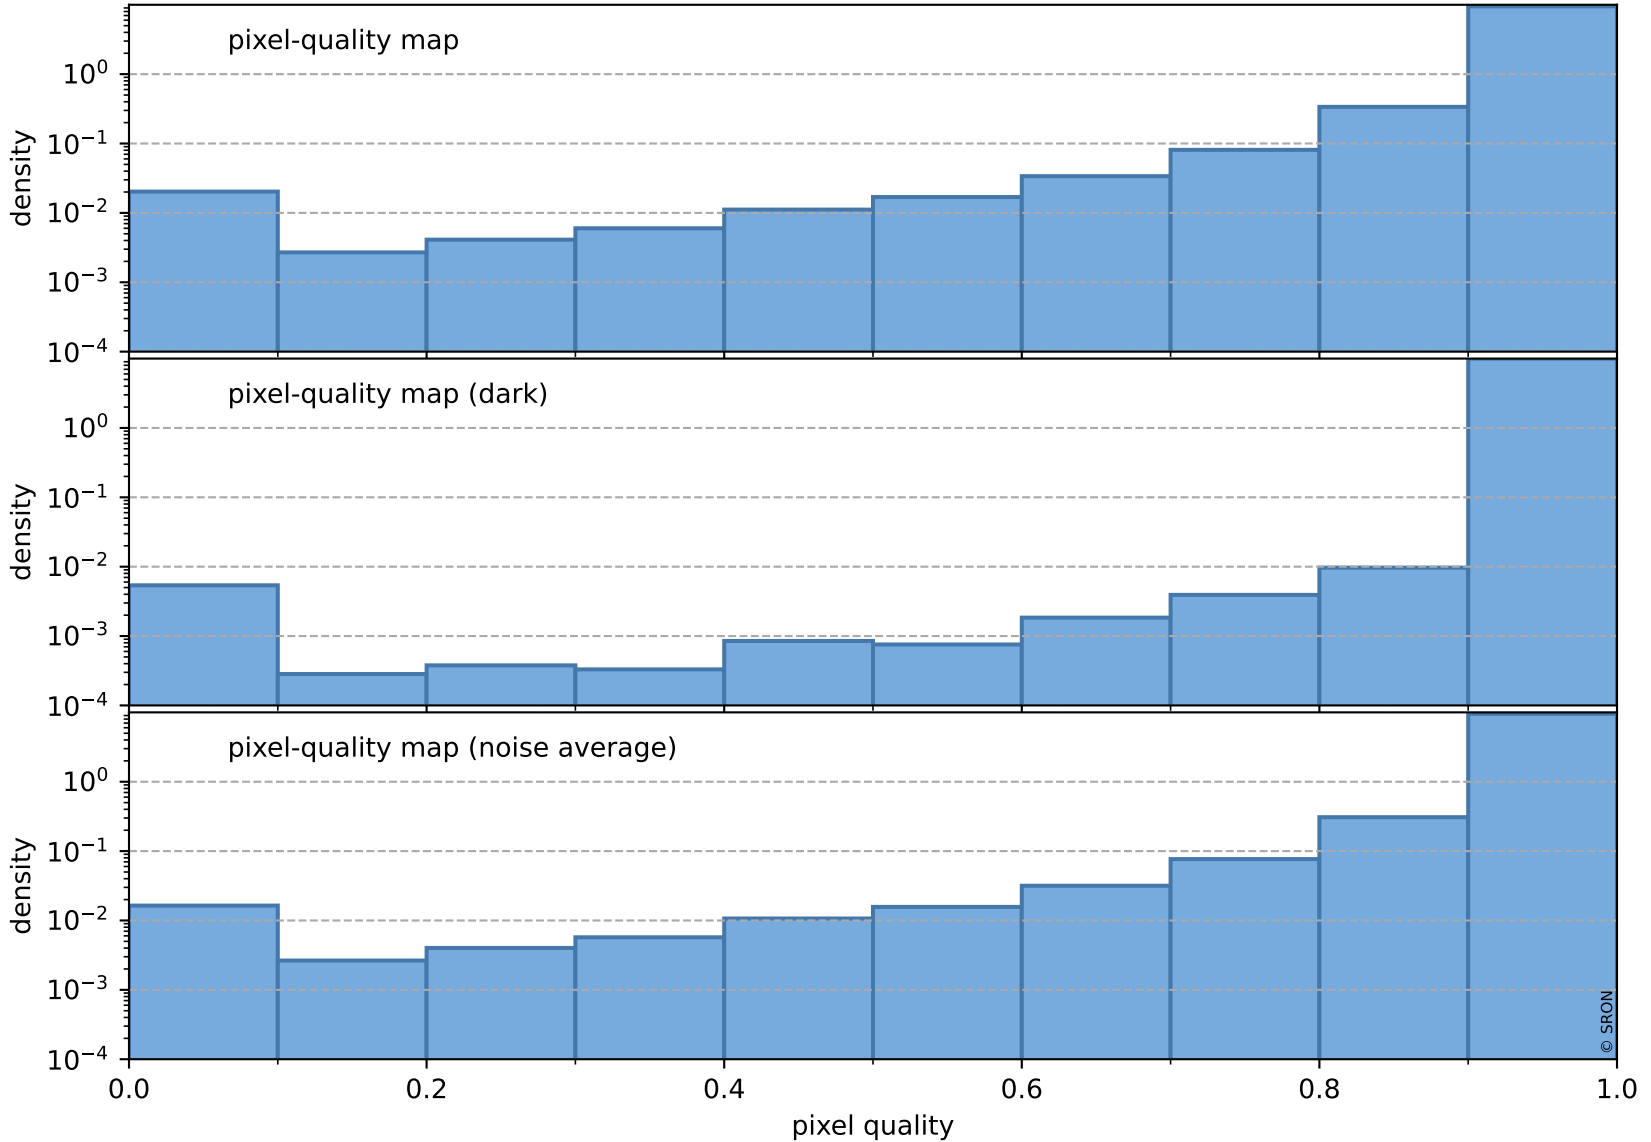

orbits : 19 in [17737, 17782]
coverage : 2021-03-16 / 2021-03-19
to good : 359
good to bad : 1616
to worst : 215
created : 2023-08-22T08:19:32

total quality compared with SWIR pixel-quality CKD

Tropomi SWIR pixel quality (official)

orbits : 19 in [17737, 17782]
coverage : 2021-03-16 / 2021-03-19
created : 2023-08-22T08:19:32

Histograms of pixel-quality

Tropomi SWIR pixel quality (official) ground-tracks of Sentinel-5P

orbits : 19 in [17737, 17782]
coverage : 2021-03-16 / 2021-03-19
created : 2023-08-22T08:19:32

Tropomi SWIR pixel quality (official)

orbits : [2827, 17782]
coverage : 2018-04-30 / 2021-03-19
created : 2023-08-22T08:19:33

trend of pixel quality & temperatures