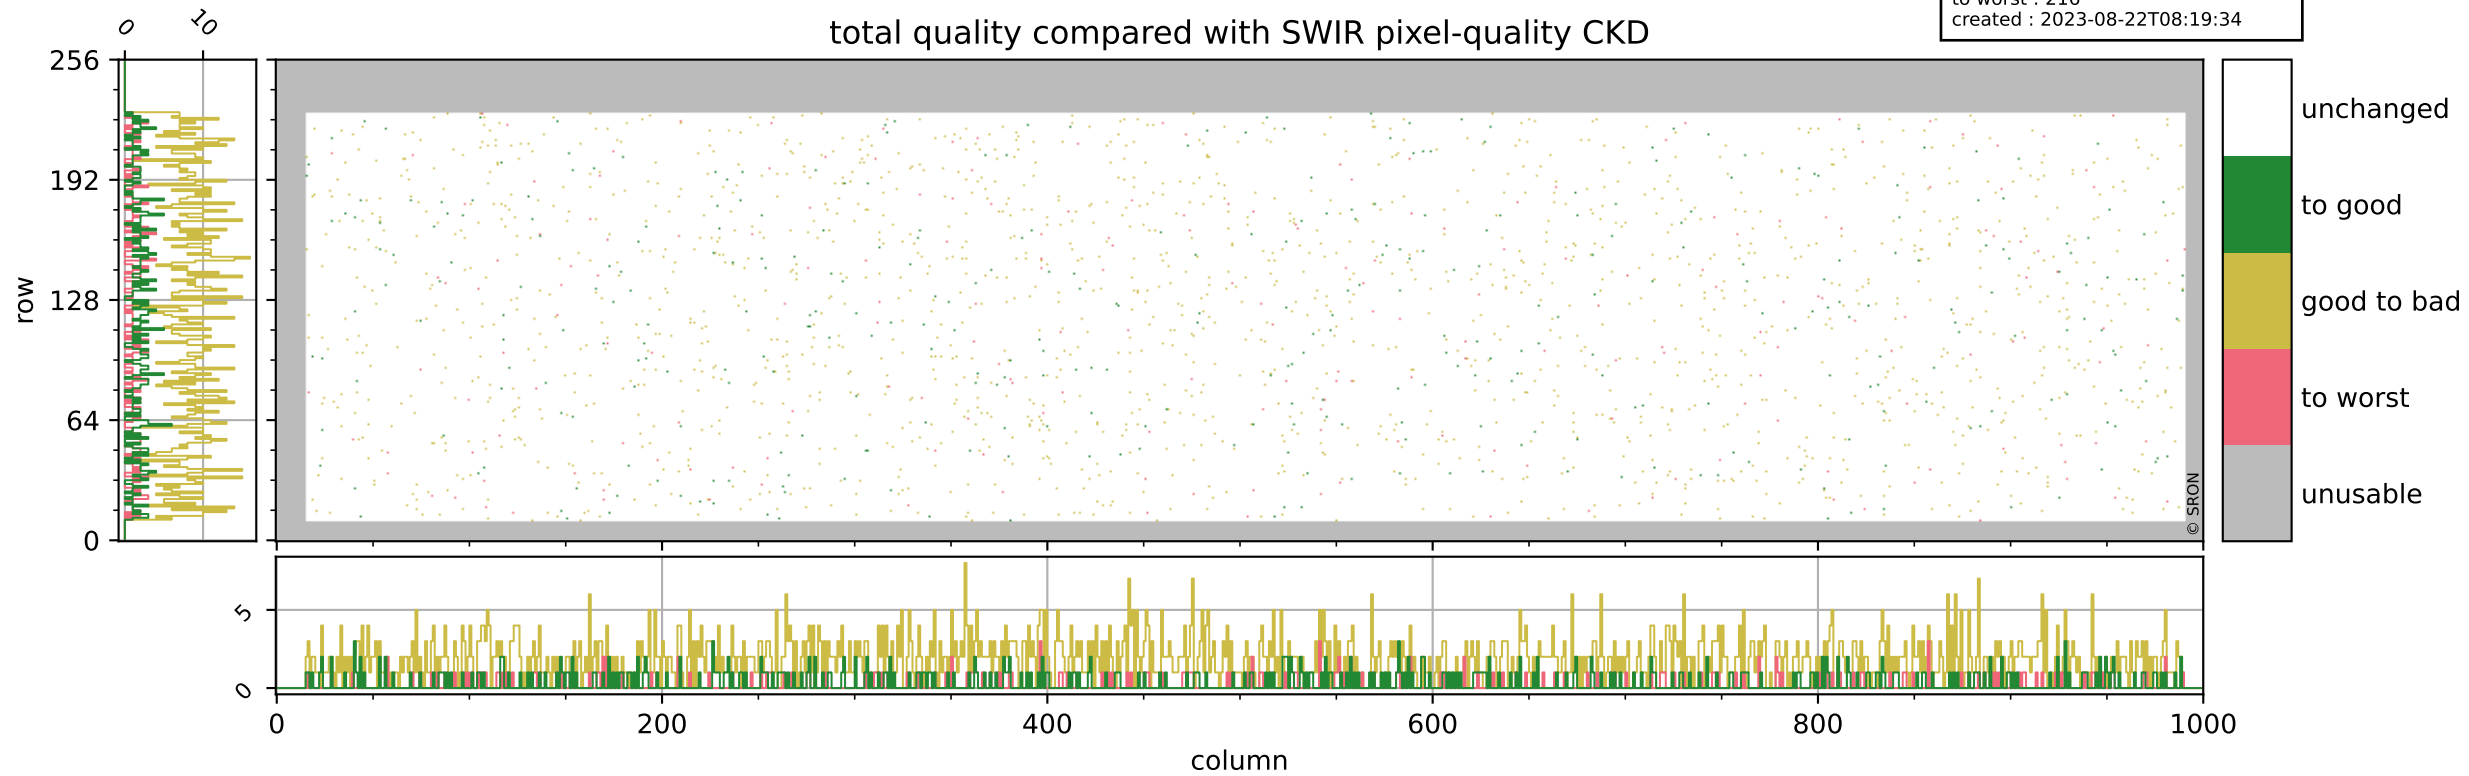

Tropomi SWIR pixel quality (official)

orbits : 19 in [17752, 17797]
coverage : 2021-03-17 / 2021-03-20
bad (quality < 0.8) : 3457
worst (quality < 0.1) : 348
created : 2023-08-22T08:19:34

pixel-quality map (noise average)

Tropomi SWIR pixel quality (official)

orbits : 19 in [17752, 17797]
coverage : 2021-03-17 / 2021-03-20
to good : 362
good to bad : 1616
to worst : 216
created : 2023-08-22T08:19:34

total quality compared with SWIR pixel-quality CKD

Tropomi SWIR pixel quality (official)

orbits : 19 in [17752, 17797]
coverage : 2021-03-17 / 2021-03-20
created : 2023-08-22T08:19:34

Histograms of pixel-quality

Tropomi SWIR pixel quality (official) ground-tracks of Sentinel-5P

orbits : 19 in [17752, 17797]
coverage : 2021-03-17 / 2021-03-20
created : 2023-08-22T08:19:35

Tropomi SWIR pixel quality (official)

orbits : [2827, 17797]
coverage : 2018-04-30 / 2021-03-20
created : 2023-08-22T08:19:35