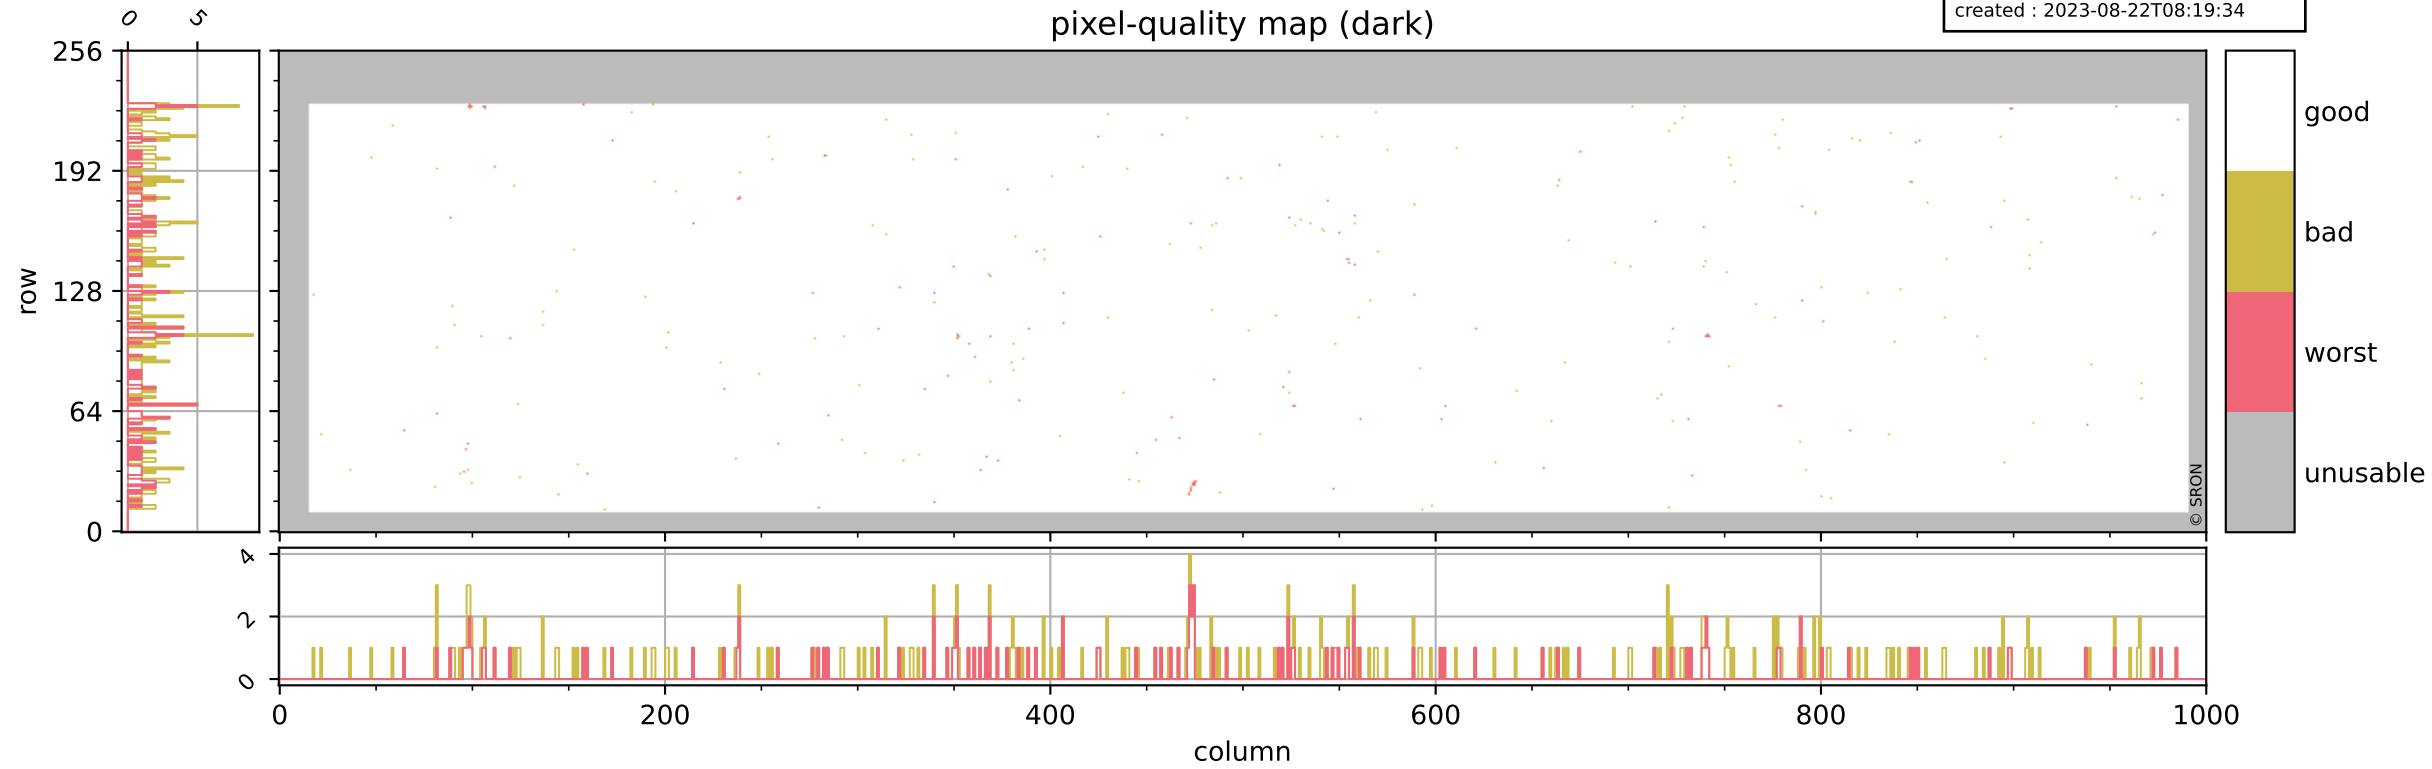

Tropomi SWIR pixel quality (official)

orbits : 19 in [17752, 17797]
coverage : 2021-03-17 / 2021-03-20
bad (quality < 0.8) : 3721
worst (quality < 0.1) : 428
created : 2023-08-22T08:19:33

pixel-quality map

Tropomi SWIR pixel quality (official)

orbits : 19 in [17752, 17797]
coverage : 2021-03-17 / 2021-03-20
bad (quality < 0.8) : 290
worst (quality < 0.1) : 114
created : 2023-08-22T08:19:34

pixel-quality map (dark)

Tropomi SWIR pixel quality (official)

orbits : 19 in [17752, 17797]
coverage : 2021-03-17 / 2021-03-20
bad (quality < 0.8) : 3457
worst (quality < 0.1) : 348
created : 2023-08-22T08:19:34

pixel-quality map (noise average)

Tropomi SWIR pixel quality (official)

orbits : 19 in [17752, 17797]
coverage : 2021-03-17 / 2021-03-20
created : 2023-08-22T08:19:34

Histograms of pixel-quality

Tropomi SWIR pixel quality (official) ground-tracks of Sentinel-5P