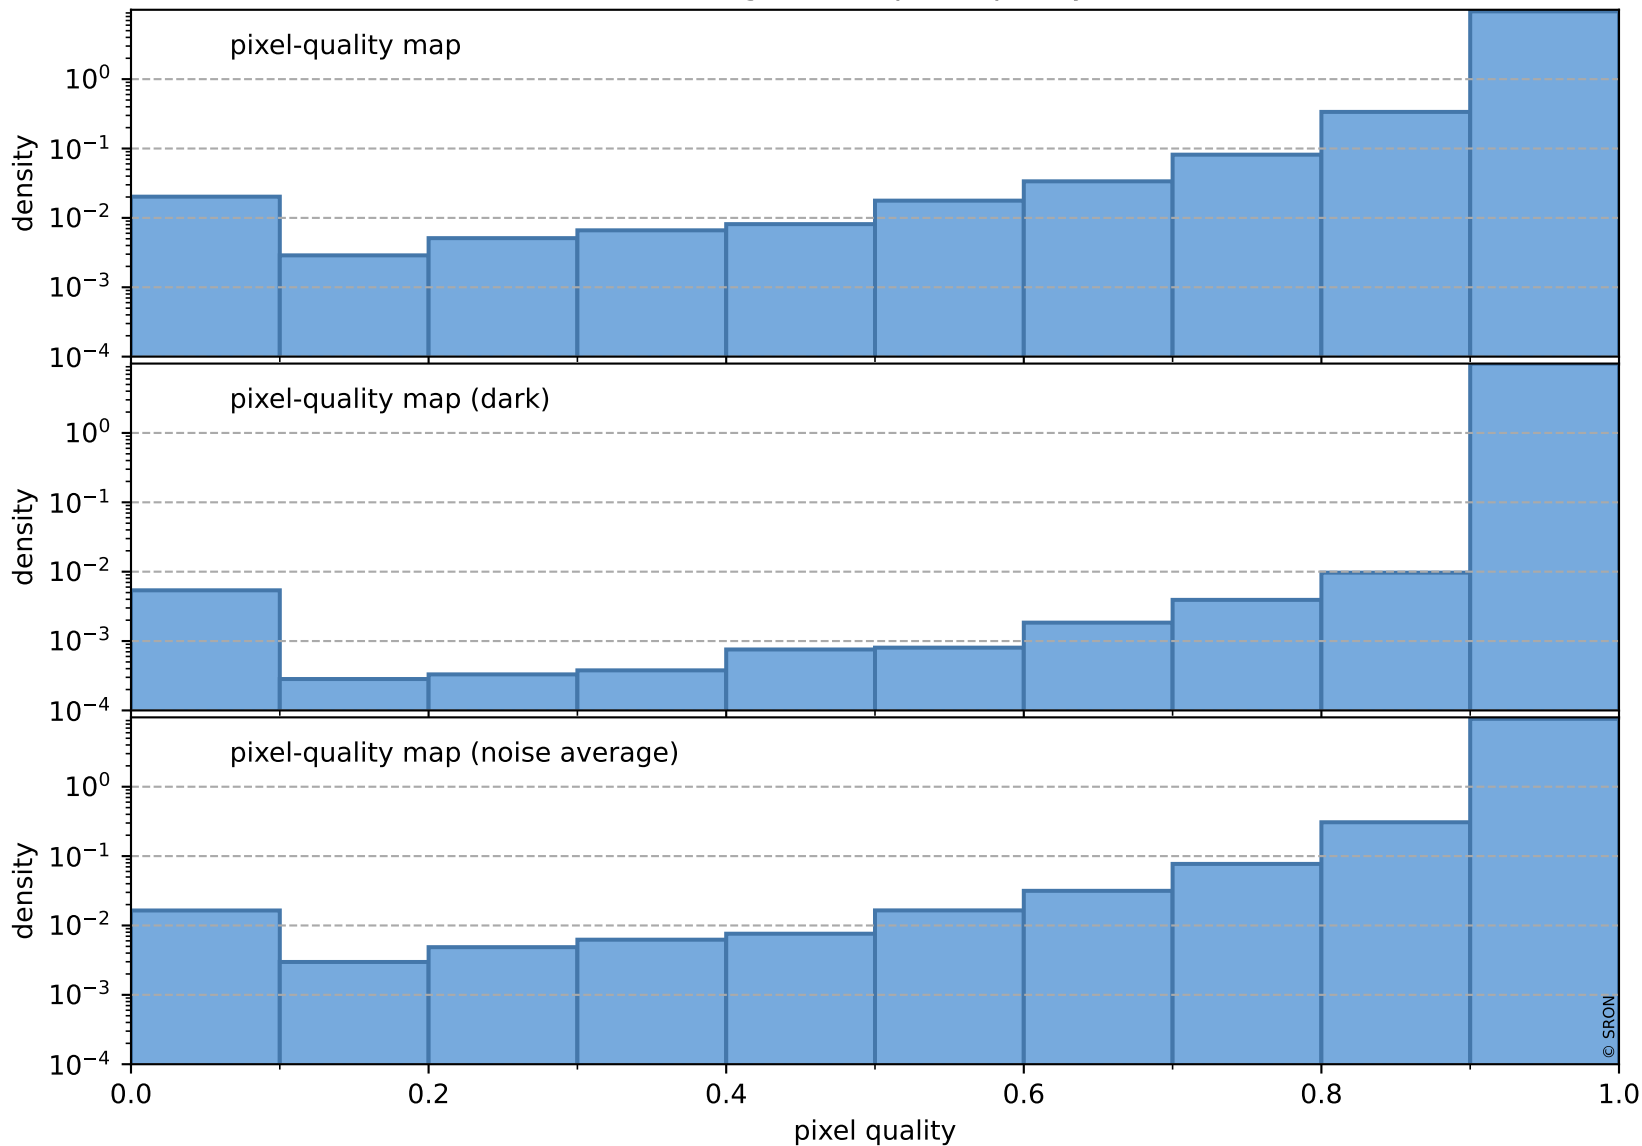

Tropomi SWIR pixel quality (official)

orbits : 19 in [17752, 17797]
coverage : 2021-03-17 / 2021-03-20
to good : 362
good to bad : 1616
to worst : 216
created : 2023-08-22T08:19:34

total quality compared with SWIR pixel-quality CKD

Tropomi SWIR pixel quality (official)

orbits : 19 in [17752, 17797]
coverage : 2021-03-17 / 2021-03-20
created : 2023-08-22T08:19:34

Histograms of pixel-quality

Tropomi SWIR pixel quality (official) ground-tracks of Sentinel-5P

orbits : 19 in [17752, 17797]
coverage : 2021-03-17 / 2021-03-20
created : 2023-08-22T08:19:35

Tropomi SWIR pixel quality (official)

orbits : [2827, 17797]
coverage : 2018-04-30 / 2021-03-20
created : 2023-08-22T08:19:35