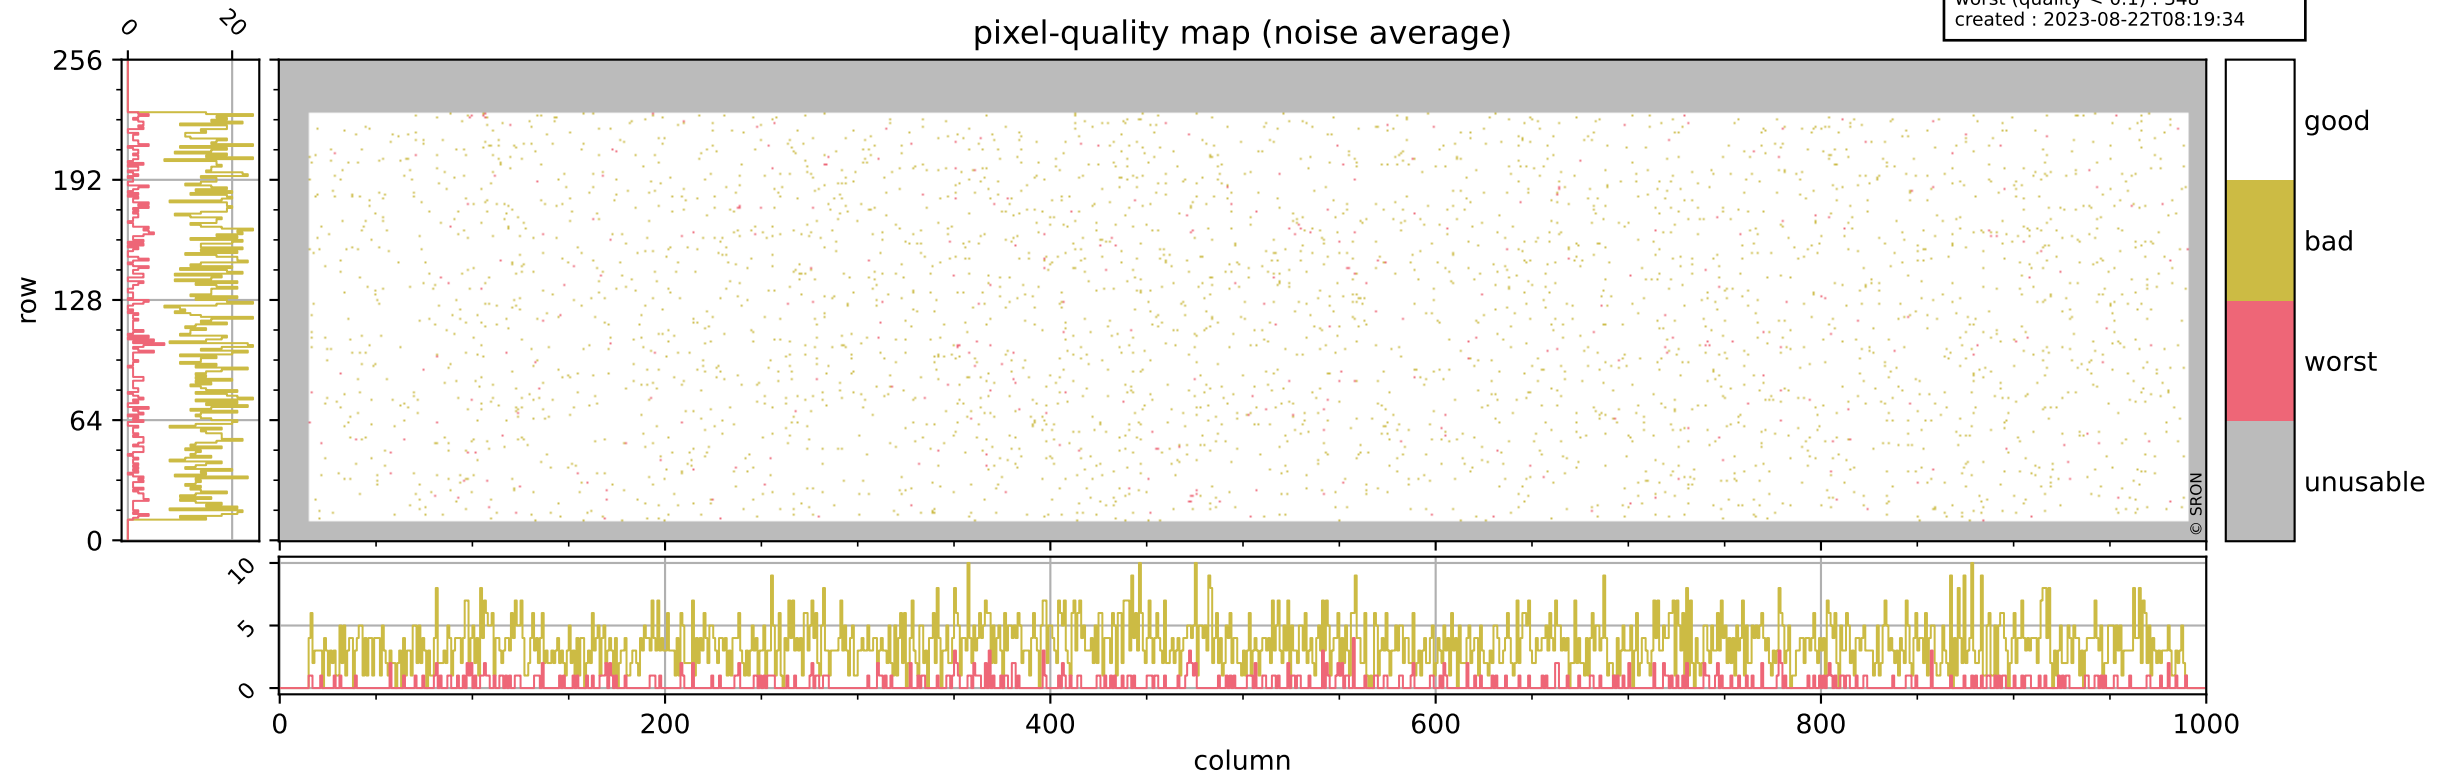

Tropomi SWIR pixel quality (official)

orbits : 19 in [17752, 17797]
coverage : 2021-03-17 / 2021-03-20
bad (quality < 0.8) : 290
worst (quality < 0.1) : 114
created : 2023-08-22T08:19:34

pixel-quality map (dark)

Tropomi SWIR pixel quality (official)

orbits : 19 in [17752, 17797]
coverage : 2021-03-17 / 2021-03-20
bad (quality < 0.8) : 3457
worst (quality < 0.1) : 348
created : 2023-08-22T08:19:34

pixel-quality map (noise average)

Tropomi SWIR pixel quality (official)

orbits : 19 in [17752, 17797]
coverage : 2021-03-17 / 2021-03-20
to good : 362
good to bad : 1616
to worst : 216
created : 2023-08-22T08:19:34

total quality compared with SWIR pixel-quality CKD

Tropomi SWIR pixel quality (official)

orbits : 19 in [17752, 17797]
coverage : 2021-03-17 / 2021-03-20
created : 2023-08-22T08:19:34

Histograms of pixel-quality

Tropomi SWIR pixel quality (official) ground-tracks of Sentinel-5P