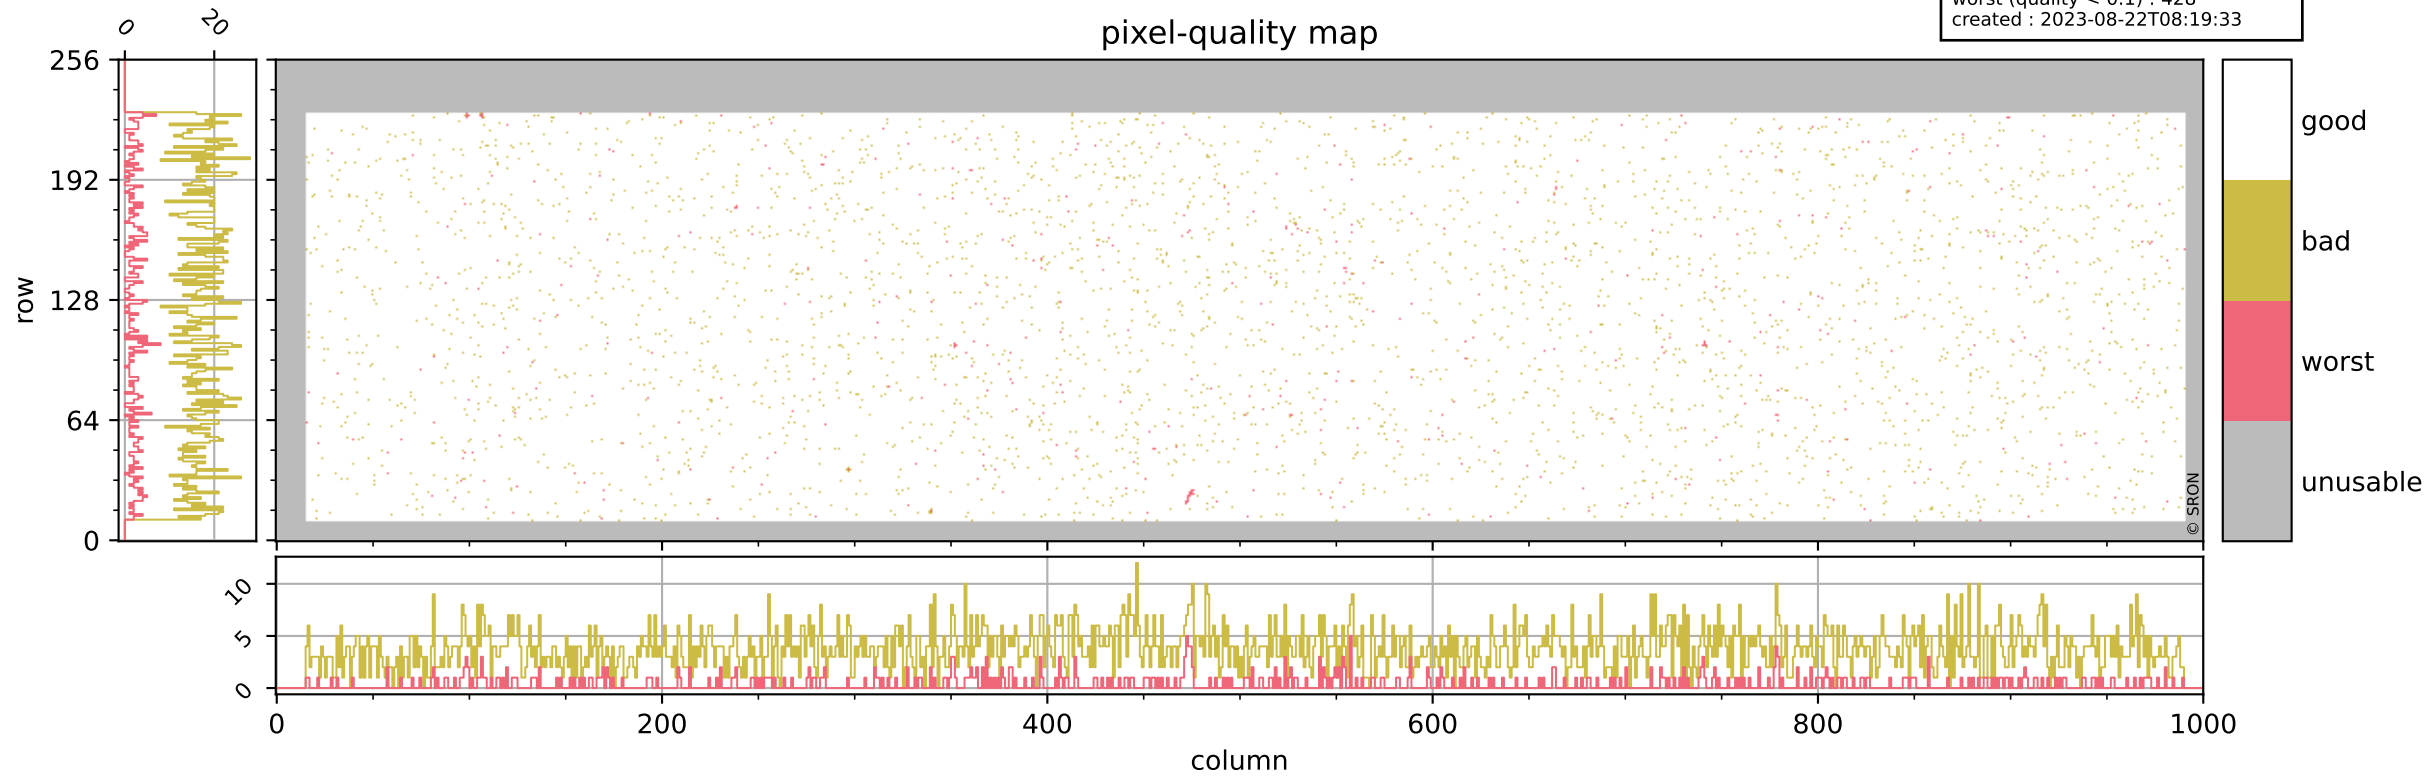

Tropomi SWIR pixel quality (official)

orbits : 19 in [17752, 17797]
coverage : 2021-03-17 / 2021-03-20
bad (quality < 0.8) : 3721
worst (quality < 0.1) : 428
created : 2023-08-22T08:19:33

pixel-quality map

Tropomi SWIR pixel quality (official)

orbits : 19 in [17752, 17797]
coverage : 2021-03-17 / 2021-03-20
bad (quality < 0.8) : 290
worst (quality < 0.1) : 114
created : 2023-08-22T08:19:34

pixel-quality map (dark)

Tropomi SWIR pixel quality (official)

orbits : 19 in [17752, 17797]
coverage : 2021-03-17 / 2021-03-20
bad (quality < 0.8) : 3457
worst (quality < 0.1) : 348
created : 2023-08-22T08:19:34

pixel-quality map (noise average)

Tropomi SWIR pixel quality (official)

orbits : 19 in [17752, 17797]
coverage : 2021-03-17 / 2021-03-20
created : 2023-08-22T08:19:34

Histograms of pixel-quality

Tropomi SWIR pixel quality (official) ground-tracks of Sentinel-5P