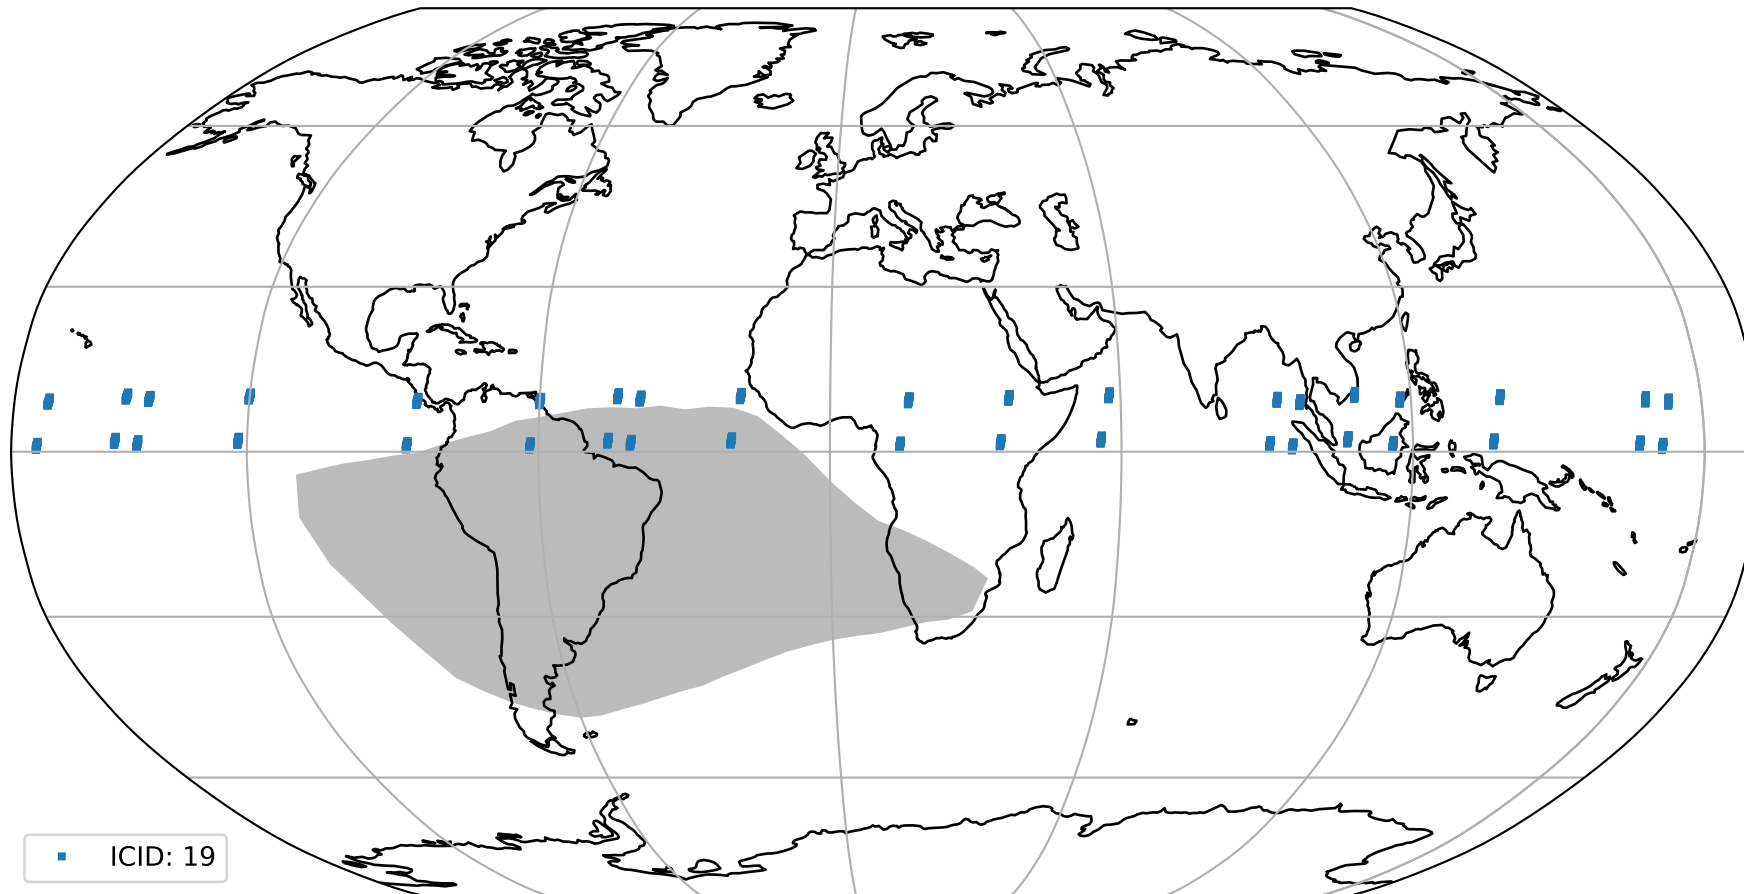

Tropomi SWIR pixel quality (official)

orbits : 19 in [17752, 17797]
coverage : 2021-03-17 / 2021-03-20
to good : 362
good to bad : 1616
to worst : 216
created : 2023-08-22T08:19:34

total quality compared with SWIR pixel-quality CKD

Tropomi SWIR pixel quality (official)

orbits : 19 in [17752, 17797]
coverage : 2021-03-17 / 2021-03-20
created : 2023-08-22T08:19:34

Histograms of pixel-quality

Tropomi SWIR pixel quality (official) ground-tracks of Sentinel-5P

orbits : 19 in [17752, 17797]
coverage : 2021-03-17 / 2021-03-20
created : 2023-08-22T08:19:35

Tropomi SWIR pixel quality (official)

orbits : [2827, 17797]
coverage : 2018-04-30 / 2021-03-20
created : 2023-08-22T08:19:35