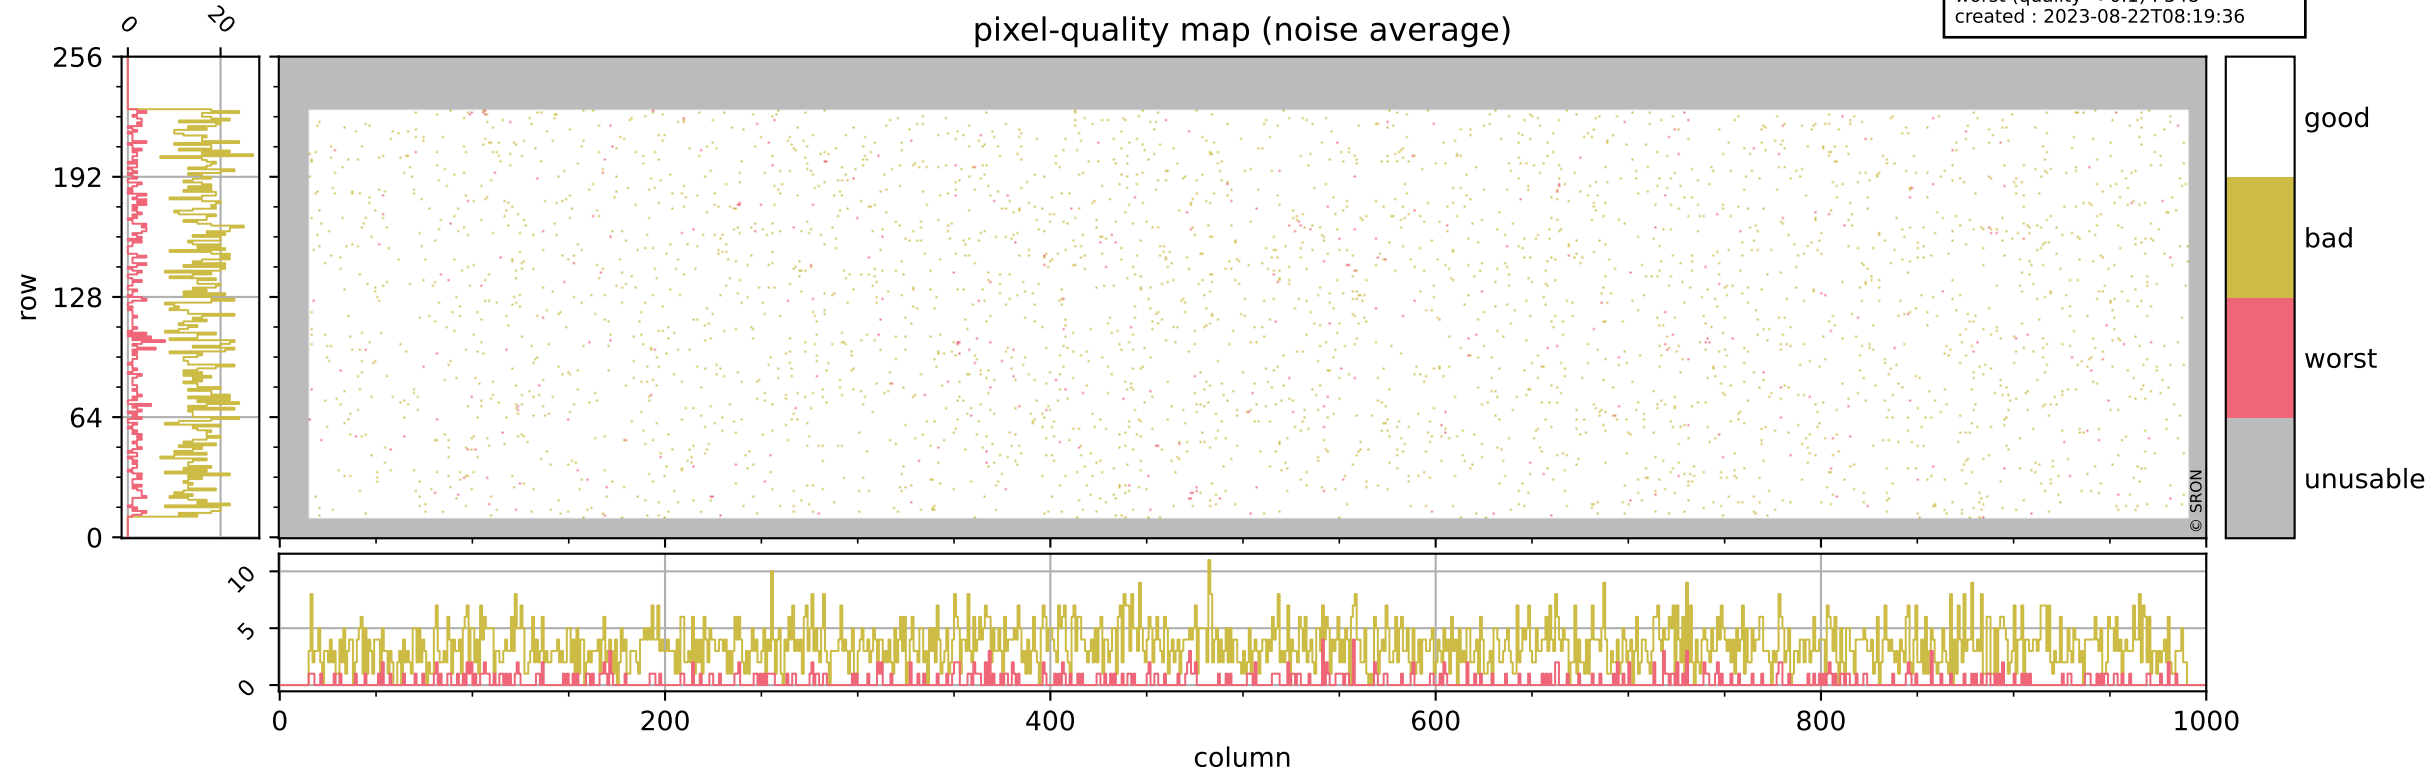

Tropomi SWIR pixel quality (official)

orbits : 18 in [17767, 17812]
coverage : 2021-03-18 / 2021-03-21
bad (quality < 0.8) : 286
worst (quality < 0.1) : 114
created : 2023-08-22T08:19:36

pixel-quality map (dark)

Tropomi SWIR pixel quality (official)

orbits : 18 in [17767, 17812]
coverage : 2021-03-18 / 2021-03-21
bad (quality < 0.8) : 3435
worst (quality < 0.1) : 348
created : 2023-08-22T08:19:36

pixel-quality map (noise average)

Tropomi SWIR pixel quality (official)

orbits : 18 in [17767, 17812]
coverage : 2021-03-18 / 2021-03-21
to good : 363
good to bad : 1593
to worst : 214
created : 2023-08-22T08:19:36

total quality compared with SWIR pixel-quality CKD

Tropomi SWIR pixel quality (official)

orbits : 18 in [17767, 17812]
coverage : 2021-03-18 / 2021-03-21
created : 2023-08-22T08:19:37

Histograms of pixel-quality

Tropomi SWIR pixel quality (official) ground-tracks of Sentinel-5P