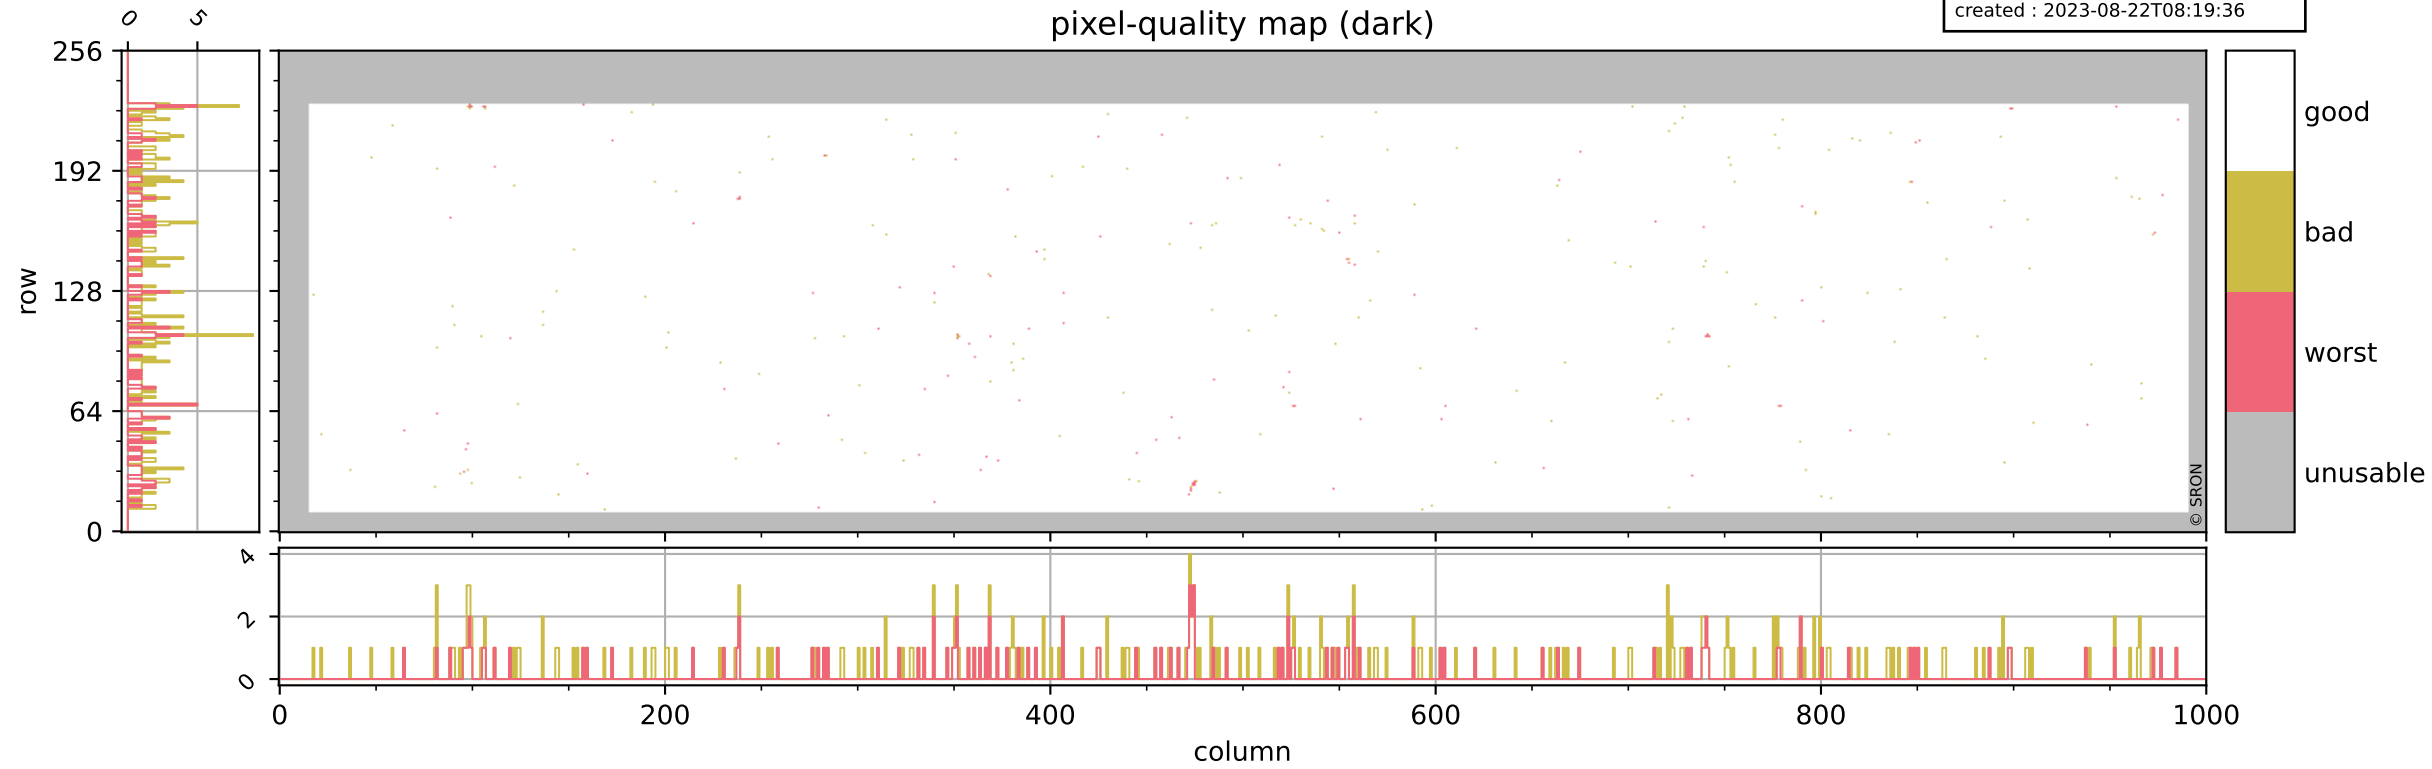

Tropomi SWIR pixel quality (official)

orbits : 18 in [17767, 17812]
coverage : 2021-03-18 / 2021-03-21
bad (quality < 0.8) : 3695
worst (quality < 0.1) : 428
created : 2023-08-22T08:19:36

pixel-quality map

Tropomi SWIR pixel quality (official)

orbits : 18 in [17767, 17812]
coverage : 2021-03-18 / 2021-03-21
bad (quality < 0.8) : 286
worst (quality < 0.1) : 114
created : 2023-08-22T08:19:36

pixel-quality map (dark)

Tropomi SWIR pixel quality (official)

orbits : 18 in [17767, 17812]
coverage : 2021-03-18 / 2021-03-21
bad (quality < 0.8) : 3435
worst (quality < 0.1) : 348
created : 2023-08-22T08:19:36

pixel-quality map (noise average)

Tropomi SWIR pixel quality (official)

orbits : 18 in [17767, 17812]
coverage : 2021-03-18 / 2021-03-21
created : 2023-08-22T08:19:37

Histograms of pixel-quality

Tropomi SWIR pixel quality (official) ground-tracks of Sentinel-5P