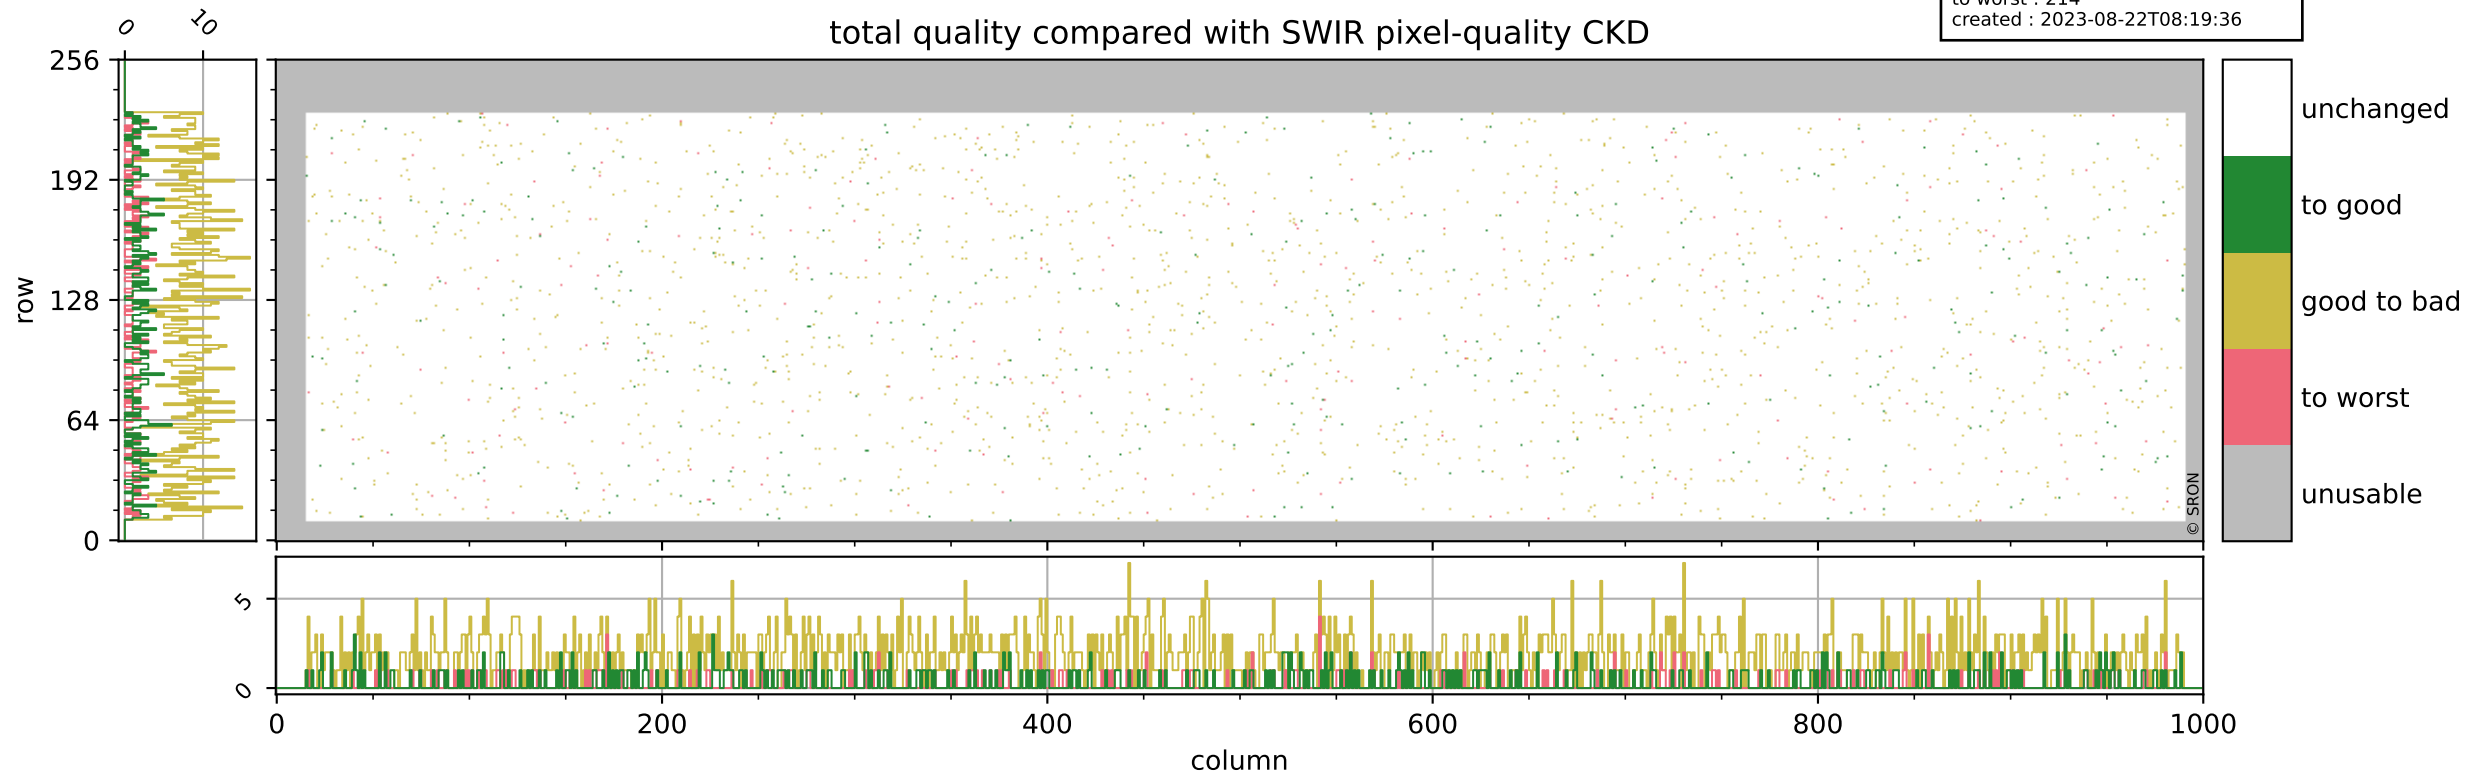

Tropomi SWIR pixel quality (official)

orbits : 18 in [17767, 17812]
coverage : 2021-03-18 / 2021-03-21
bad (quality < 0.8) : 286
worst (quality < 0.1) : 114
created : 2023-08-22T08:19:36

pixel-quality map (dark)

Tropomi SWIR pixel quality (official)

orbits : 18 in [17767, 17812]
coverage : 2021-03-18 / 2021-03-21
bad (quality < 0.8) : 3435
worst (quality < 0.1) : 348
created : 2023-08-22T08:19:36

pixel-quality map (noise average)

Tropomi SWIR pixel quality (official)

orbits : 18 in [17767, 17812]
coverage : 2021-03-18 / 2021-03-21
to good : 363
good to bad : 1593
to worst : 214
created : 2023-08-22T08:19:36

total quality compared with SWIR pixel-quality CKD

Tropomi SWIR pixel quality (official)

orbits : 18 in [17767, 17812]
coverage : 2021-03-18 / 2021-03-21
created : 2023-08-22T08:19:37

Histograms of pixel-quality

Tropomi SWIR pixel quality (official) ground-tracks of Sentinel-5P