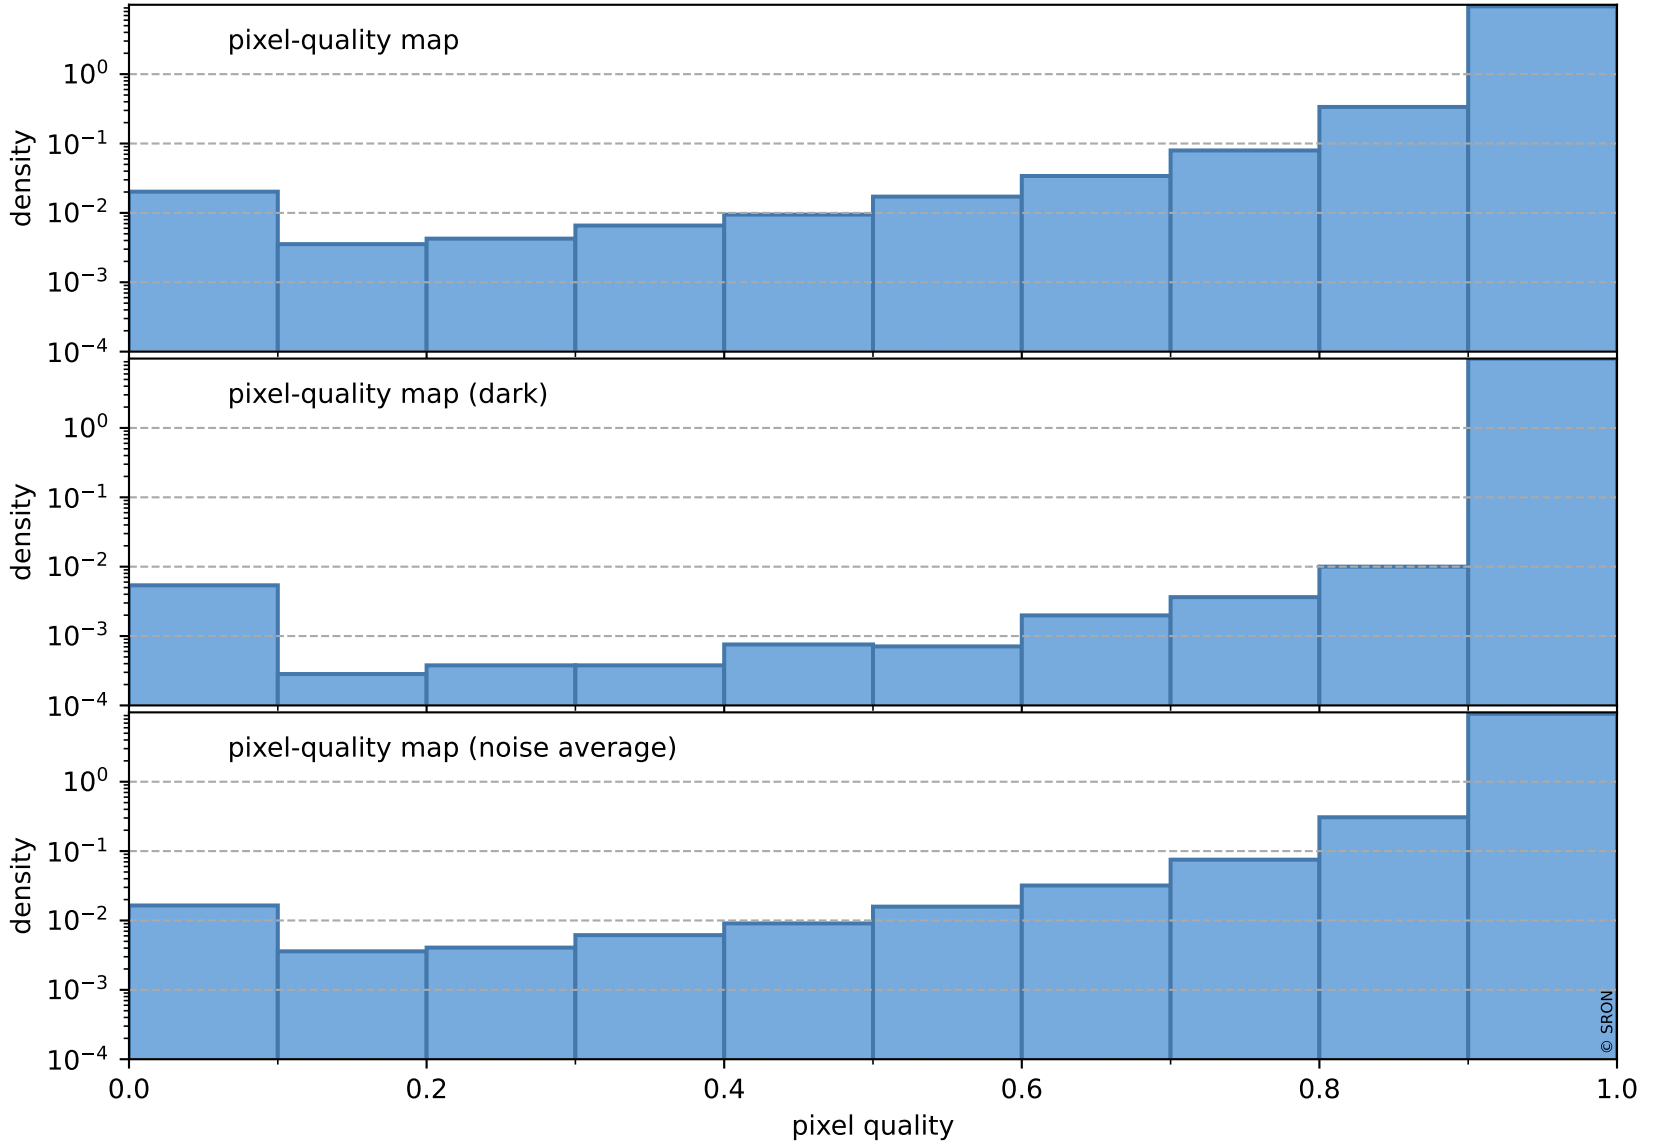

Tropomi SWIR pixel quality (official)

orbits : 18 in [17767, 17812]
coverage : 2021-03-18 / 2021-03-21
to good : 363
good to bad : 1593
to worst : 214
created : 2023-08-22T08:19:36

total quality compared with SWIR pixel-quality CKD

Tropomi SWIR pixel quality (official)

orbits : 18 in [17767, 17812]
coverage : 2021-03-18 / 2021-03-21
created : 2023-08-22T08:19:37

Histograms of pixel-quality

Tropomi SWIR pixel quality (official) ground-tracks of Sentinel-5P

orbits : 18 in [17767, 17812]
coverage : 2021-03-18 / 2021-03-21
created : 2023-08-22T08:19:37

■ ICID: 19

Tropomi SWIR pixel quality (official)

orbits : [2827, 17812]
coverage : 2018-04-30 / 2021-03-21
created : 2023-08-22T08:19:37