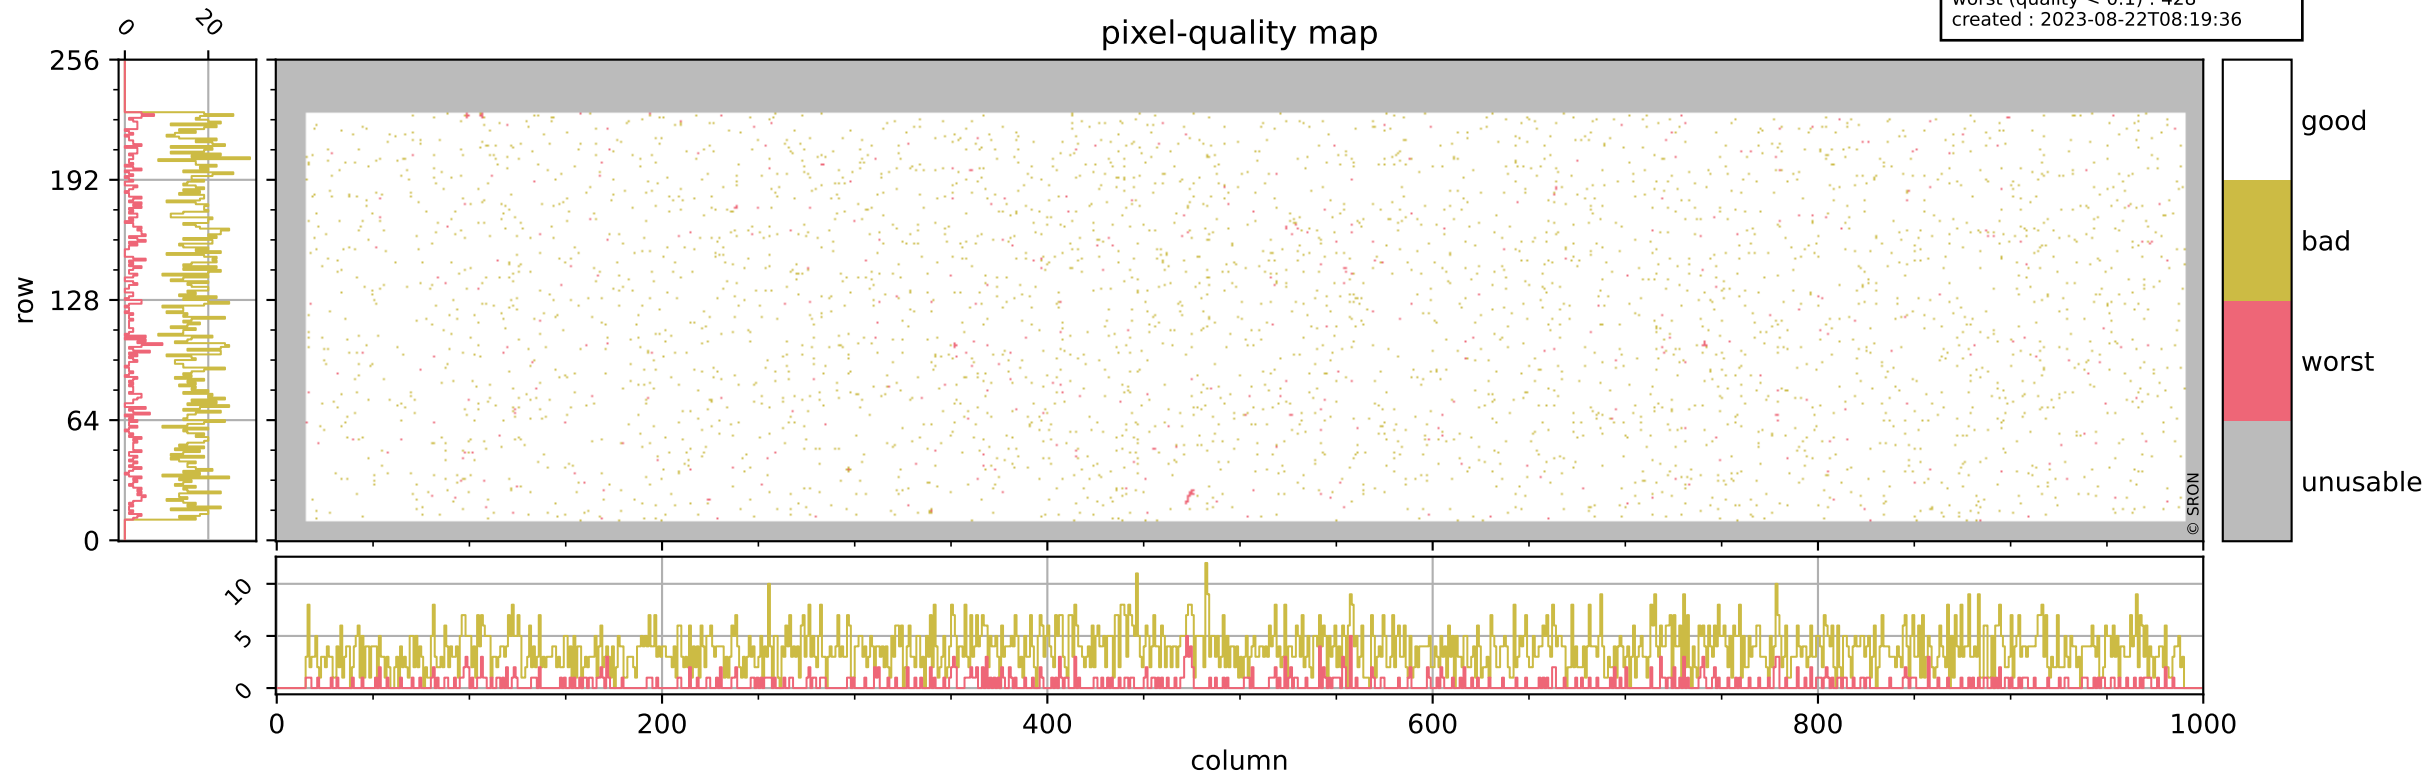

Tropomi SWIR pixel quality (official)

orbits : 18 in [17767, 17812]
coverage : 2021-03-18 / 2021-03-21
bad (quality < 0.8) : 3695
worst (quality < 0.1) : 428
created : 2023-08-22T08:19:36

pixel-quality map

Tropomi SWIR pixel quality (official)

orbits : 18 in [17767, 17812]
coverage : 2021-03-18 / 2021-03-21
bad (quality < 0.8) : 286
worst (quality < 0.1) : 114
created : 2023-08-22T08:19:36

pixel-quality map (dark)

Tropomi SWIR pixel quality (official)

orbits : 18 in [17767, 17812]
coverage : 2021-03-18 / 2021-03-21
bad (quality < 0.8) : 3435
worst (quality < 0.1) : 348
created : 2023-08-22T08:19:36

pixel-quality map (noise average)

Tropomi SWIR pixel quality (official)

orbits : 18 in [17767, 17812]
coverage : 2021-03-18 / 2021-03-21
created : 2023-08-22T08:19:37

Histograms of pixel-quality

Tropomi SWIR pixel quality (official) ground-tracks of Sentinel-5P