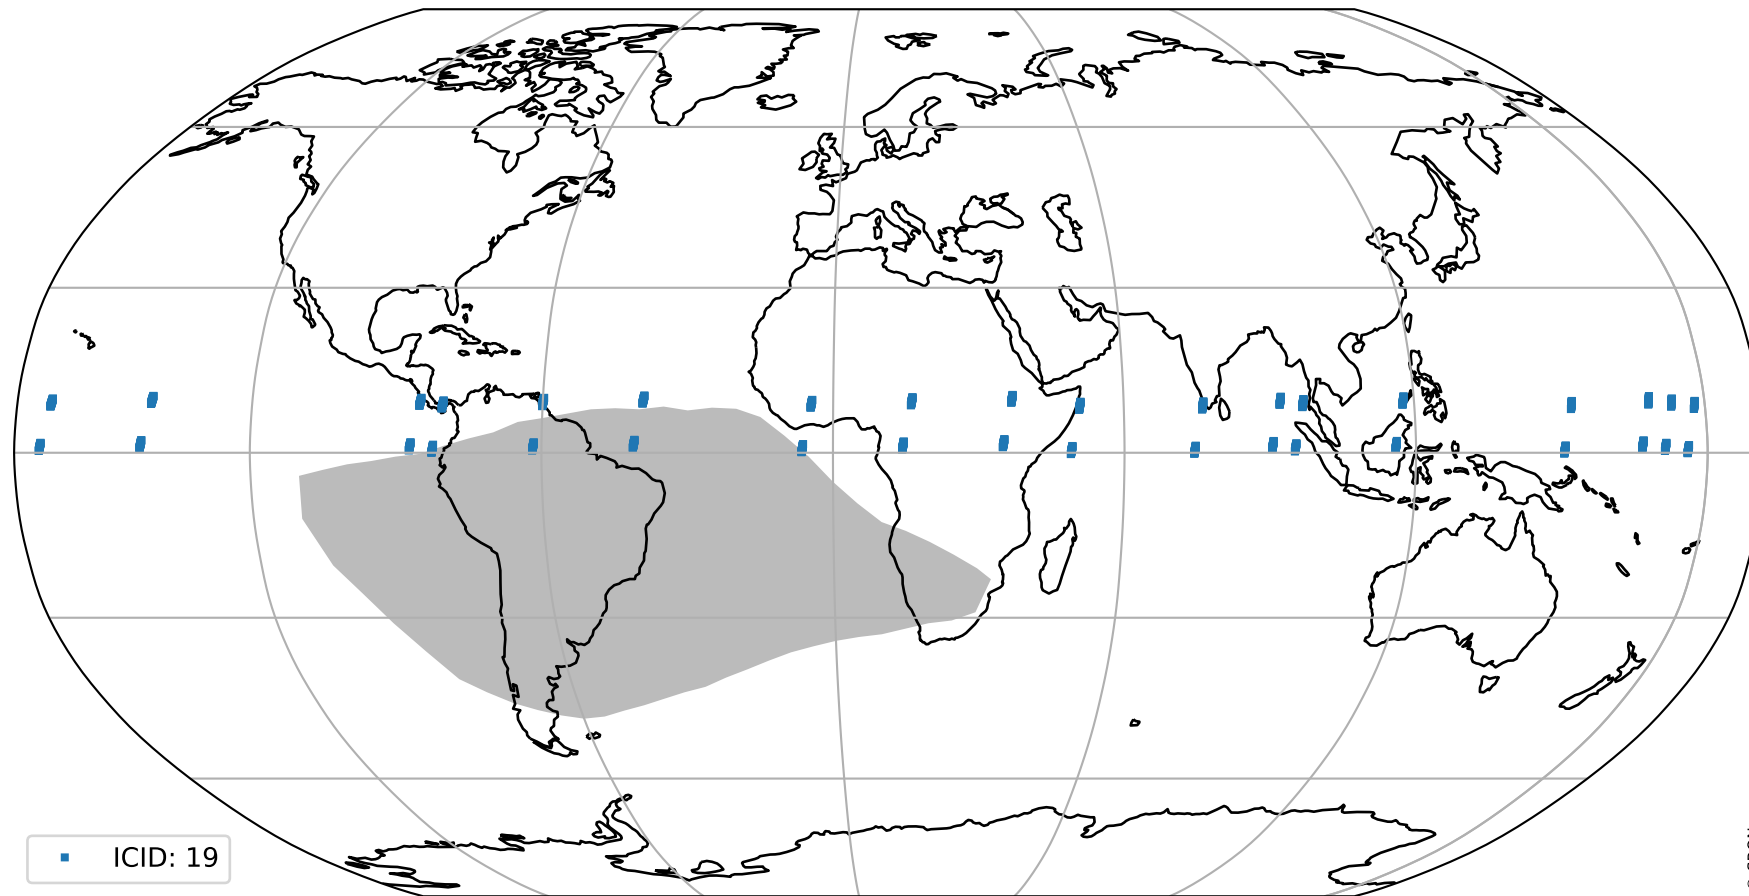

Tropomi SWIR pixel quality (official)

orbits : 18 in [17767, 17812]
coverage : 2021-03-18 / 2021-03-21
to good : 363
good to bad : 1593
to worst : 214
created : 2023-08-22T08:19:36

total quality compared with SWIR pixel-quality CKD

Tropomi SWIR pixel quality (official)

orbits : 18 in [17767, 17812]
coverage : 2021-03-18 / 2021-03-21
created : 2023-08-22T08:19:37

Histograms of pixel-quality

Tropomi SWIR pixel quality (official) ground-tracks of Sentinel-5P

orbits : 18 in [17767, 17812]
coverage : 2021-03-18 / 2021-03-21
created : 2023-08-22T08:19:37

■ ICID: 19

Tropomi SWIR pixel quality (official)

orbits : [2827, 17812]
coverage : 2018-04-30 / 2021-03-21
created : 2023-08-22T08:19:37