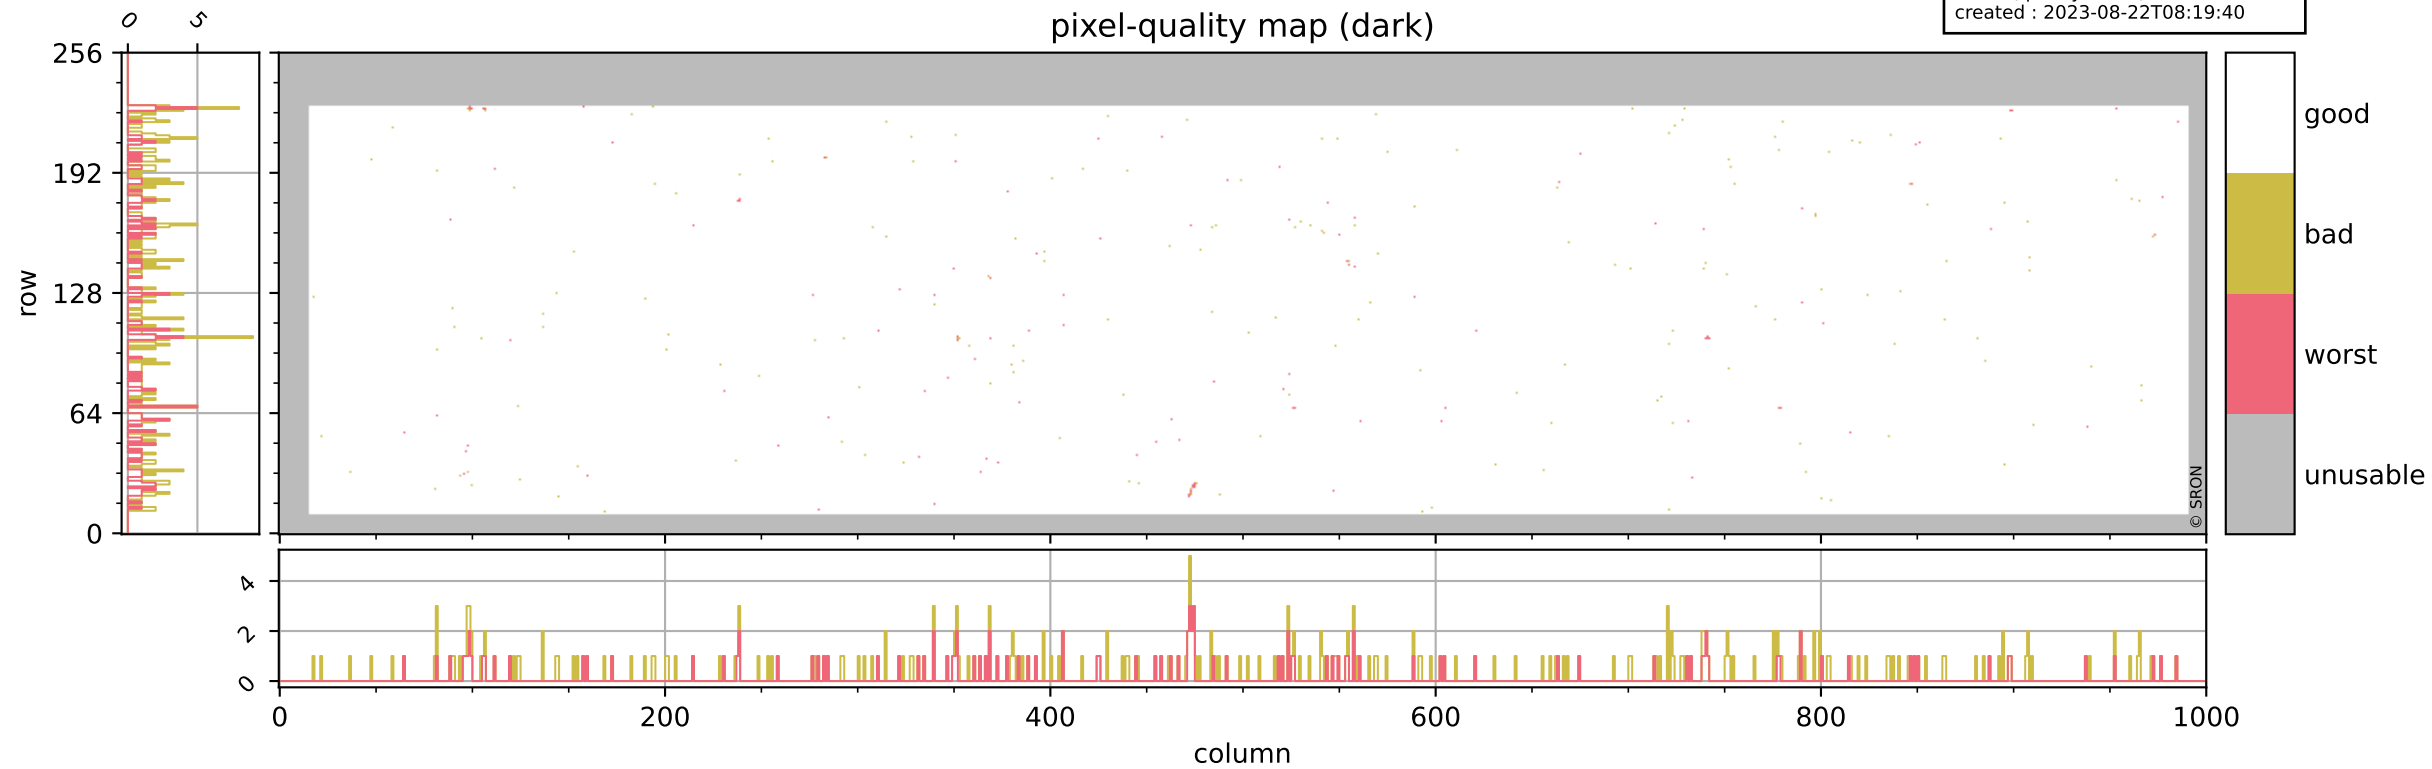

Tropomi SWIR pixel quality (official)

orbits : 19 in [17797, 17842]
coverage : 2021-03-21 / 2021-03-23
bad (quality < 0.8) : 3672
worst (quality < 0.1) : 420
created : 2023-08-22T08:19:40

pixel-quality map

Tropomi SWIR pixel quality (official)

orbits : 19 in [17797, 17842]
coverage : 2021-03-21 / 2021-03-23
bad (quality < 0.8) : 290
worst (quality < 0.1) : 113
created : 2023-08-22T08:19:40

Tropomi SWIR pixel quality (official)

orbits : 19 in [17797, 17842]
coverage : 2021-03-21 / 2021-03-23
bad (quality < 0.8) : 3411
worst (quality < 0.1) : 341
created : 2023-08-22T08:19:41

pixel-quality map (noise average)

Tropomi SWIR pixel quality (official)

orbits : 19 in [17797, 17842]
coverage : 2021-03-21 / 2021-03-23
created : 2023-08-22T08:19:41

Histograms of pixel-quality

Tropomi SWIR pixel quality (official) ground-tracks of Sentinel-5P

orbits : 19 in [17797, 17842]
coverage : 2021-03-21 / 2021-03-23
created : 2023-08-22T08:19:42