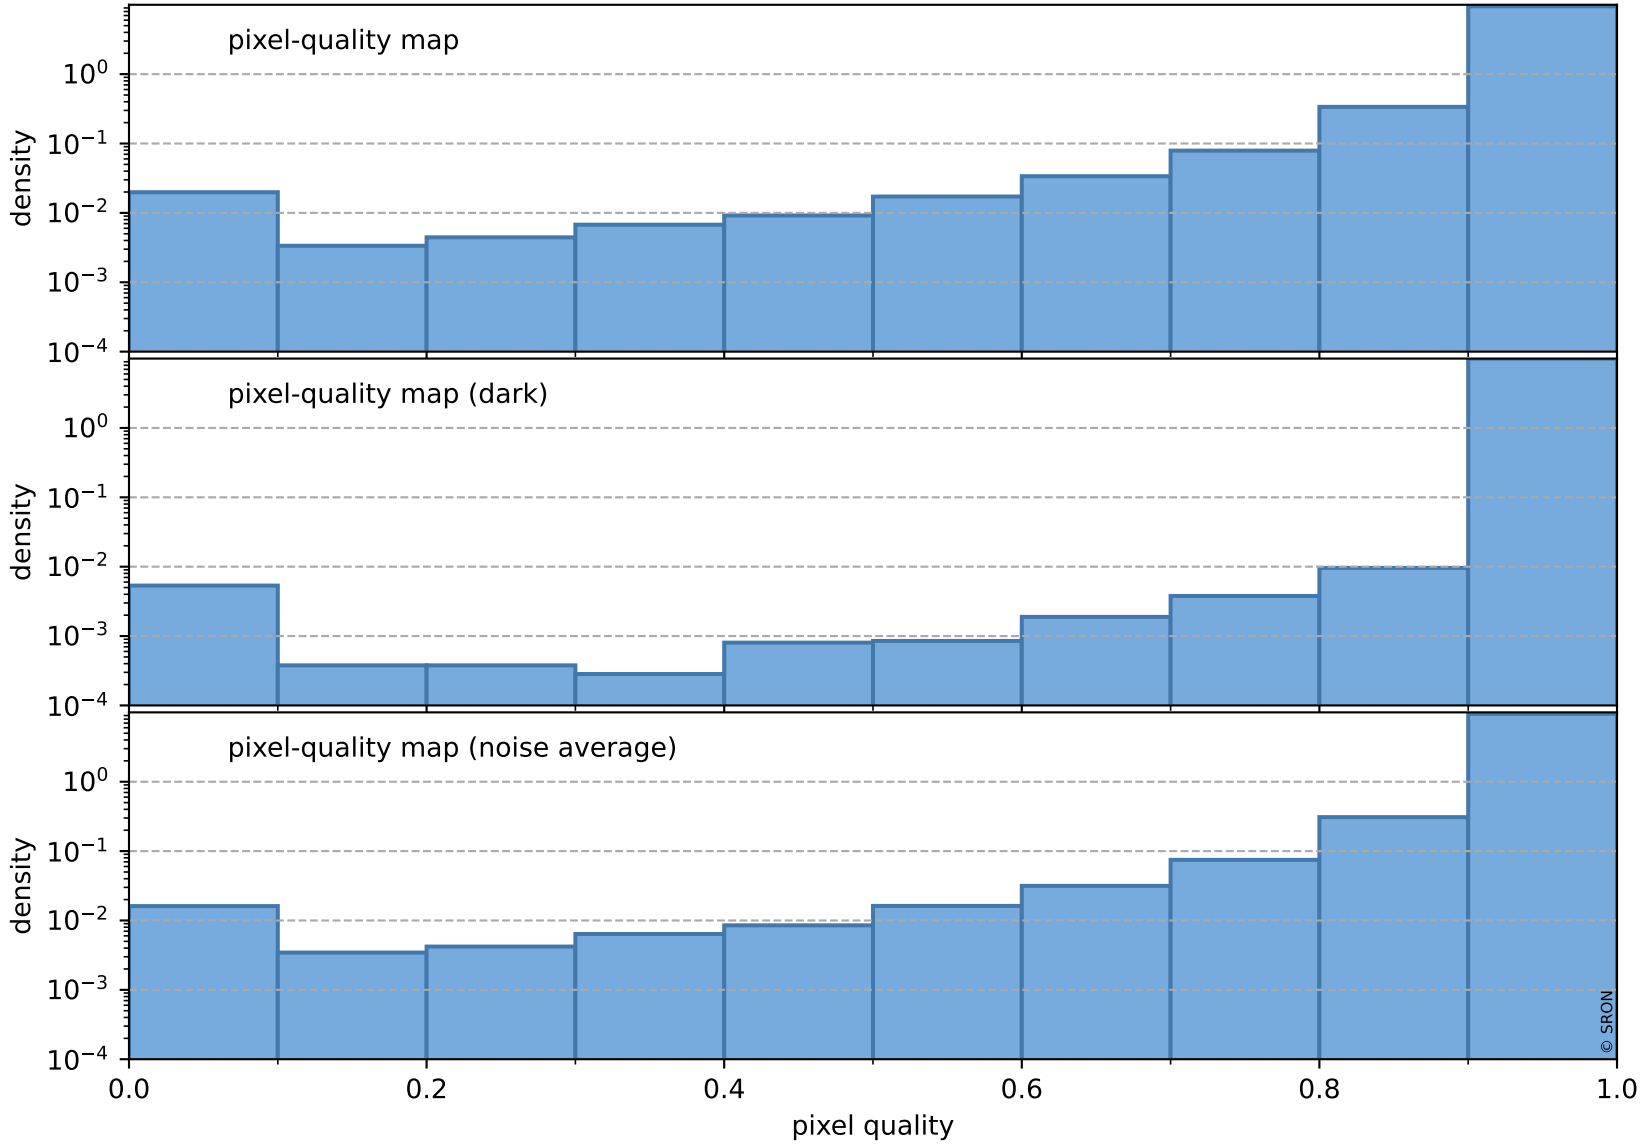

orbits : 19 in [17797, 17842]
coverage : 2021-03-21 / 2021-03-23
to good : 374
good to bad : 1587
to worst : 207
created : 2023-08-22T08:19:41

total quality compared with SWIR pixel-quality CKD

Tropomi SWIR pixel quality (official)

orbits : 19 in [17797, 17842]
coverage : 2021-03-21 / 2021-03-23
created : 2023-08-22T08:19:41

Histograms of pixel-quality

Tropomi SWIR pixel quality (official) ground-tracks of Sentinel-5P

orbits : 19 in [17797, 17842]
coverage : 2021-03-21 / 2021-03-23
created : 2023-08-22T08:19:42

Tropomi SWIR pixel quality (official)

orbits : [2827, 17842]
coverage : 2018-04-30 / 2021-03-23
created : 2023-08-22T08:19:42

trend of pixel quality & temperatures