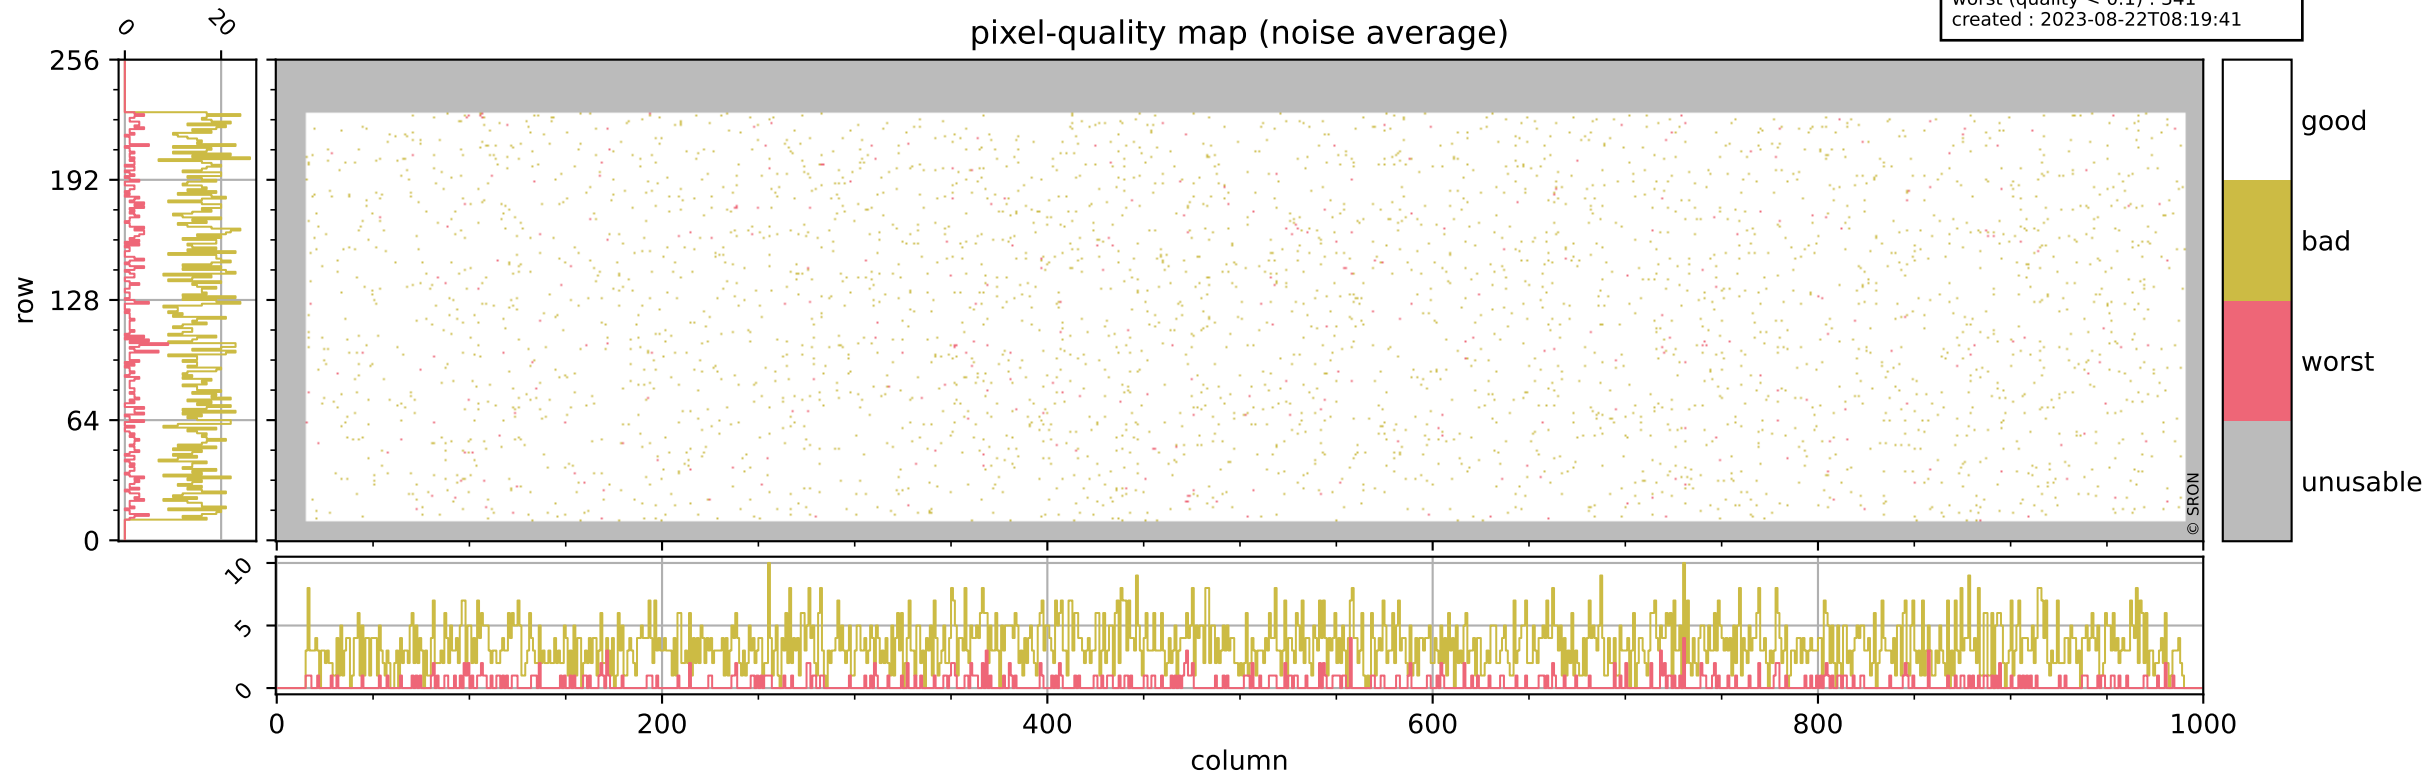

Tropomi SWIR pixel quality (official)

orbits : 19 in [17797, 17842]
coverage : 2021-03-21 / 2021-03-23
bad (quality < 0.8) : 290
worst (quality < 0.1) : 113
created : 2023-08-22T08:19:40

Tropomi SWIR pixel quality (official)

orbits : 19 in [17797, 17842]
coverage : 2021-03-21 / 2021-03-23
bad (quality < 0.8) : 3411
worst (quality < 0.1) : 341
created : 2023-08-22T08:19:41

pixel-quality map (noise average)

Tropomi SWIR pixel quality (official)

orbits : 19 in [17797, 17842]
coverage : 2021-03-21 / 2021-03-23
to good : 374
good to bad : 1587
to worst : 207
created : 2023-08-22T08:19:41

total quality compared with SWIR pixel-quality CKD

Tropomi SWIR pixel quality (official)

orbits : 19 in [17797, 17842]
coverage : 2021-03-21 / 2021-03-23
created : 2023-08-22T08:19:41

Histograms of pixel-quality

Tropomi SWIR pixel quality (official) ground-tracks of Sentinel-5P

orbits : 19 in [17797, 17842]
coverage : 2021-03-21 / 2021-03-23
created : 2023-08-22T08:19:42