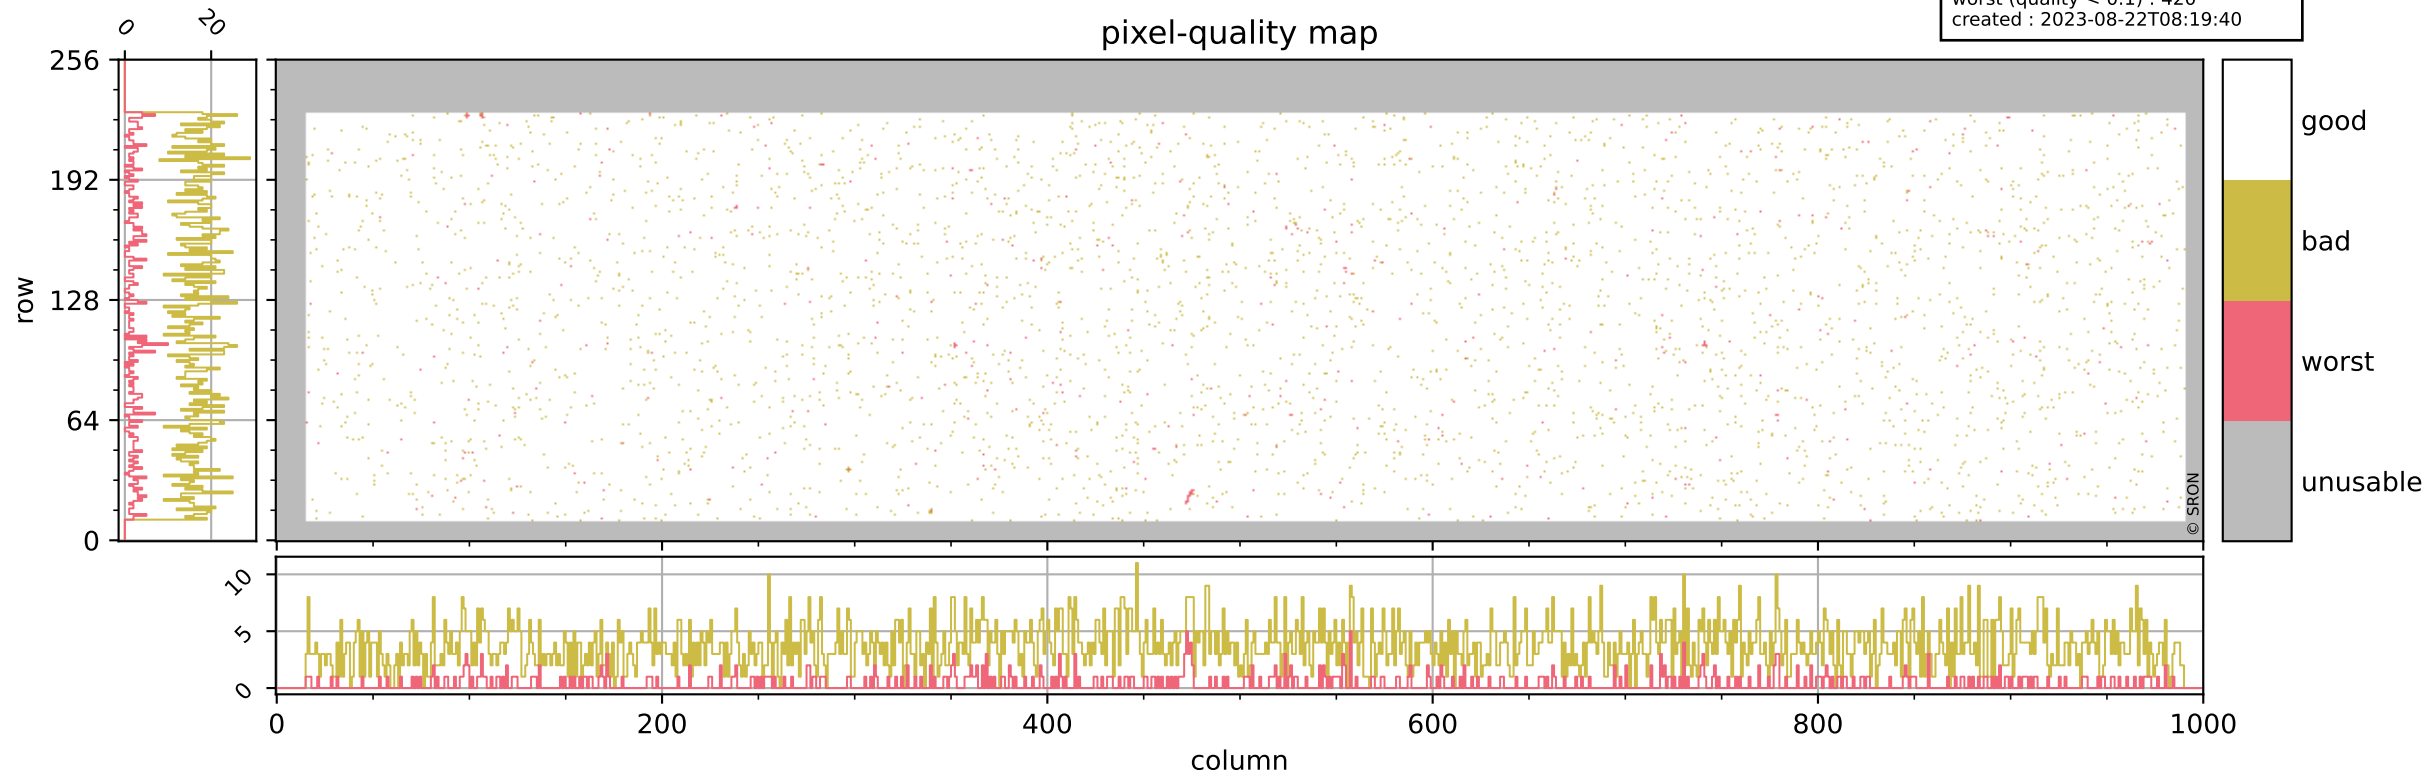

Tropomi SWIR pixel quality (official)

orbits : 19 in [17797, 17842]
coverage : 2021-03-21 / 2021-03-23
bad (quality < 0.8) : 3672
worst (quality < 0.1) : 420
created : 2023-08-22T08:19:40

pixel-quality map

Tropomi SWIR pixel quality (official)

orbits : 19 in [17797, 17842]
coverage : 2021-03-21 / 2021-03-23
bad (quality < 0.8) : 290
worst (quality < 0.1) : 113
created : 2023-08-22T08:19:40

Tropomi SWIR pixel quality (official)

orbits : 19 in [17797, 17842]
coverage : 2021-03-21 / 2021-03-23
bad (quality < 0.8) : 3411
worst (quality < 0.1) : 341
created : 2023-08-22T08:19:41

pixel-quality map (noise average)

Tropomi SWIR pixel quality (official)

orbits : 19 in [17797, 17842]
coverage : 2021-03-21 / 2021-03-23
created : 2023-08-22T08:19:41

Histograms of pixel-quality

Tropomi SWIR pixel quality (official) ground-tracks of Sentinel-5P

orbits : 19 in [17797, 17842]
coverage : 2021-03-21 / 2021-03-23
created : 2023-08-22T08:19:42