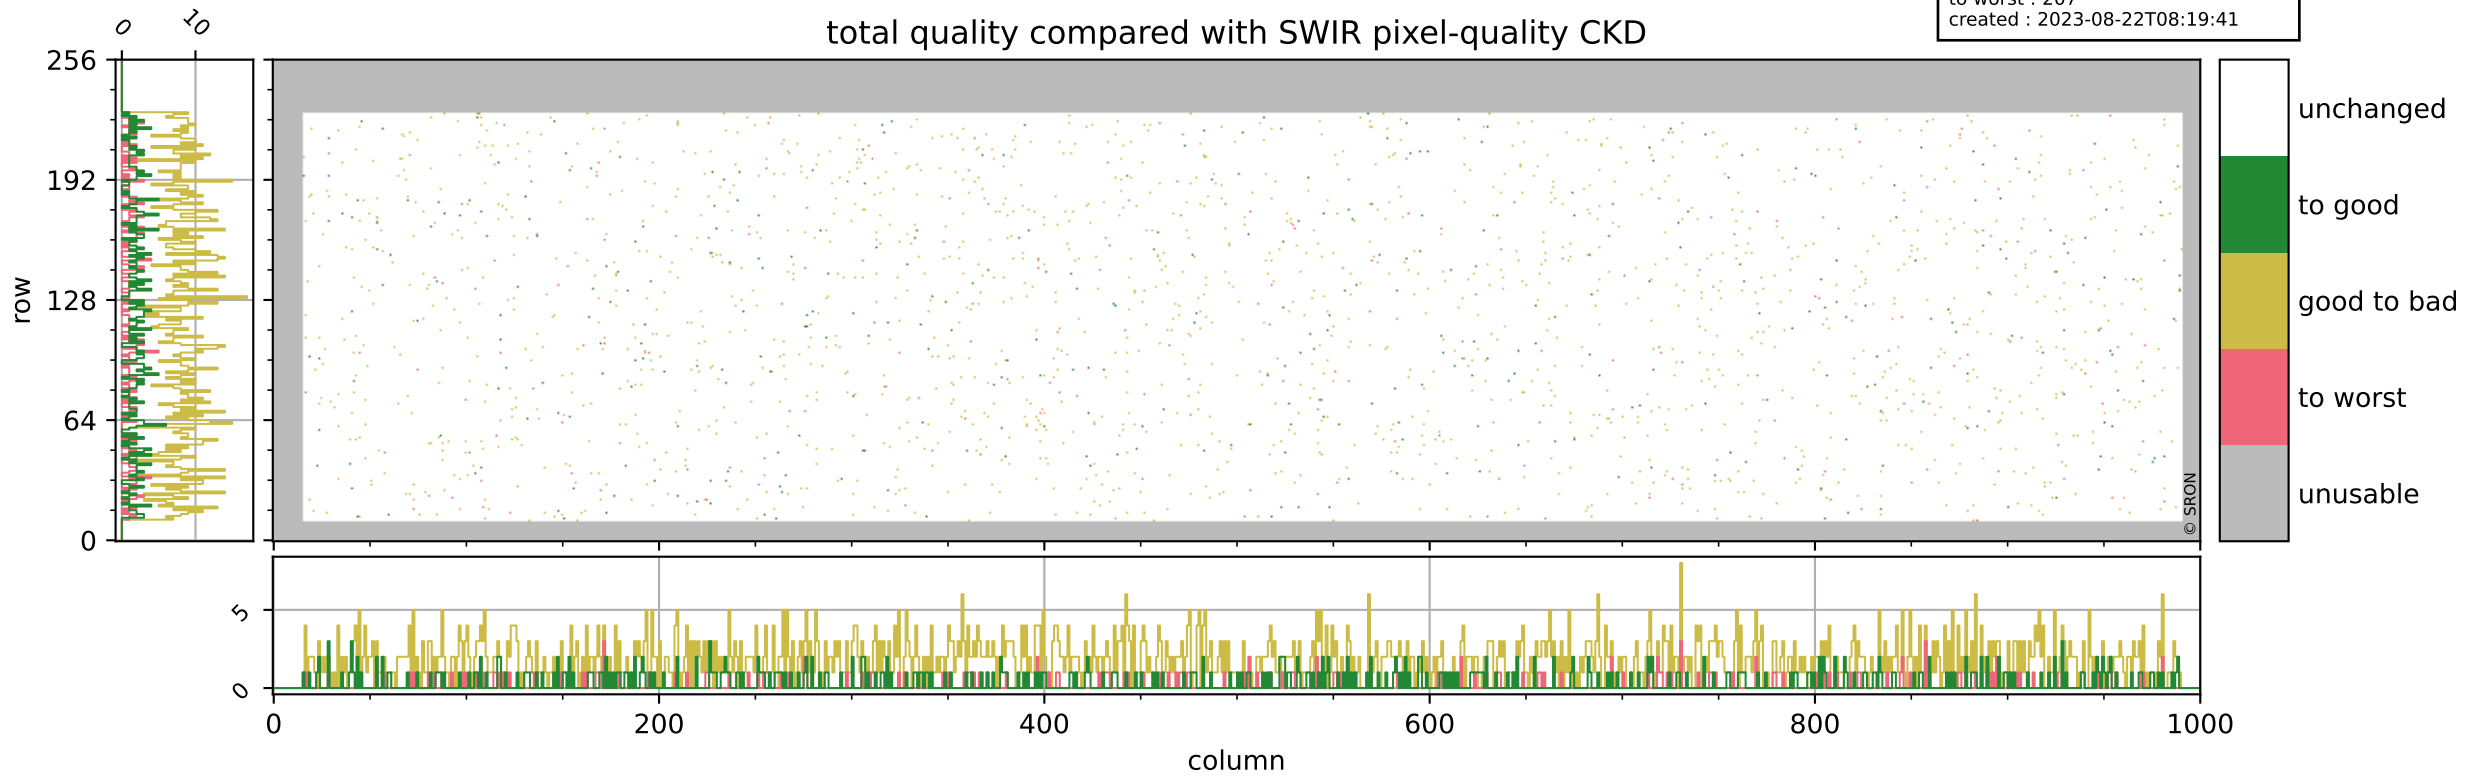

Tropomi SWIR pixel quality (official)

orbits : 19 in [17797, 17842]
coverage : 2021-03-21 / 2021-03-23
bad (quality < 0.8) : 290
worst (quality < 0.1) : 113
created : 2023-08-22T08:19:40

Tropomi SWIR pixel quality (official)

orbits : 19 in [17797, 17842]
coverage : 2021-03-21 / 2021-03-23
bad (quality < 0.8) : 3411
worst (quality < 0.1) : 341
created : 2023-08-22T08:19:41

pixel-quality map (noise average)

Tropomi SWIR pixel quality (official)

orbits : 19 in [17797, 17842]
coverage : 2021-03-21 / 2021-03-23
to good : 374
good to bad : 1587
to worst : 207
created : 2023-08-22T08:19:41

total quality compared with SWIR pixel-quality CKD

Tropomi SWIR pixel quality (official)

orbits : 19 in [17797, 17842]
coverage : 2021-03-21 / 2021-03-23
created : 2023-08-22T08:19:41

Histograms of pixel-quality

Tropomi SWIR pixel quality (official) ground-tracks of Sentinel-5P

orbits : 19 in [17797, 17842]
coverage : 2021-03-21 / 2021-03-23
created : 2023-08-22T08:19:42