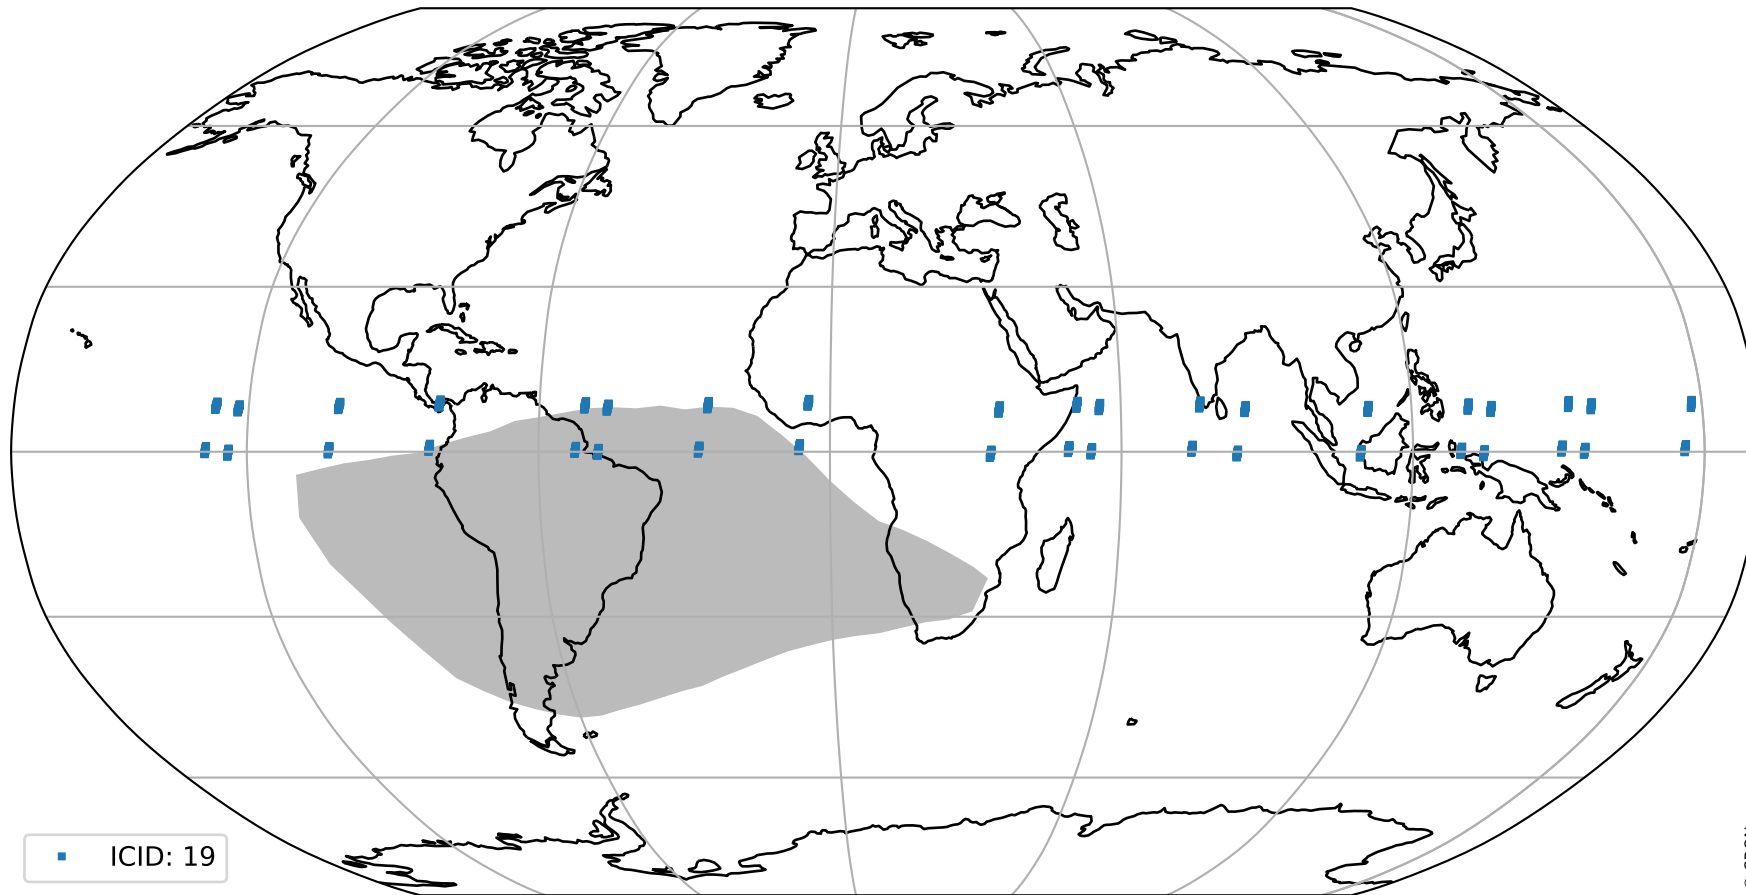

orbits : 19 in [17797, 17842]
coverage : 2021-03-21 / 2021-03-23
bad (quality < 0.8) : 3411
worst (quality < 0.1) : 341
created : 2023-08-22T08:19:41

pixel-quality map (noise average)

Tropomi SWIR pixel quality (official)

orbits : 19 in [17797, 17842]
coverage : 2021-03-21 / 2021-03-23
to good : 374
good to bad : 1587
to worst : 207
created : 2023-08-22T08:19:41

total quality compared with SWIR pixel-quality CKD

Tropomi SWIR pixel quality (official)

orbits : 19 in [17797, 17842]
coverage : 2021-03-21 / 2021-03-23
created : 2023-08-22T08:19:41

Histograms of pixel-quality

Tropomi SWIR pixel quality (official) ground-tracks of Sentinel-5P

orbits : 19 in [17797, 17842]
coverage : 2021-03-21 / 2021-03-23
created : 2023-08-22T08:19:42

Tropomi SWIR pixel quality (official)

orbits : [2827, 17842]
coverage : 2018-04-30 / 2021-03-23
created : 2023-08-22T08:19:42

trend of pixel quality & temperatures