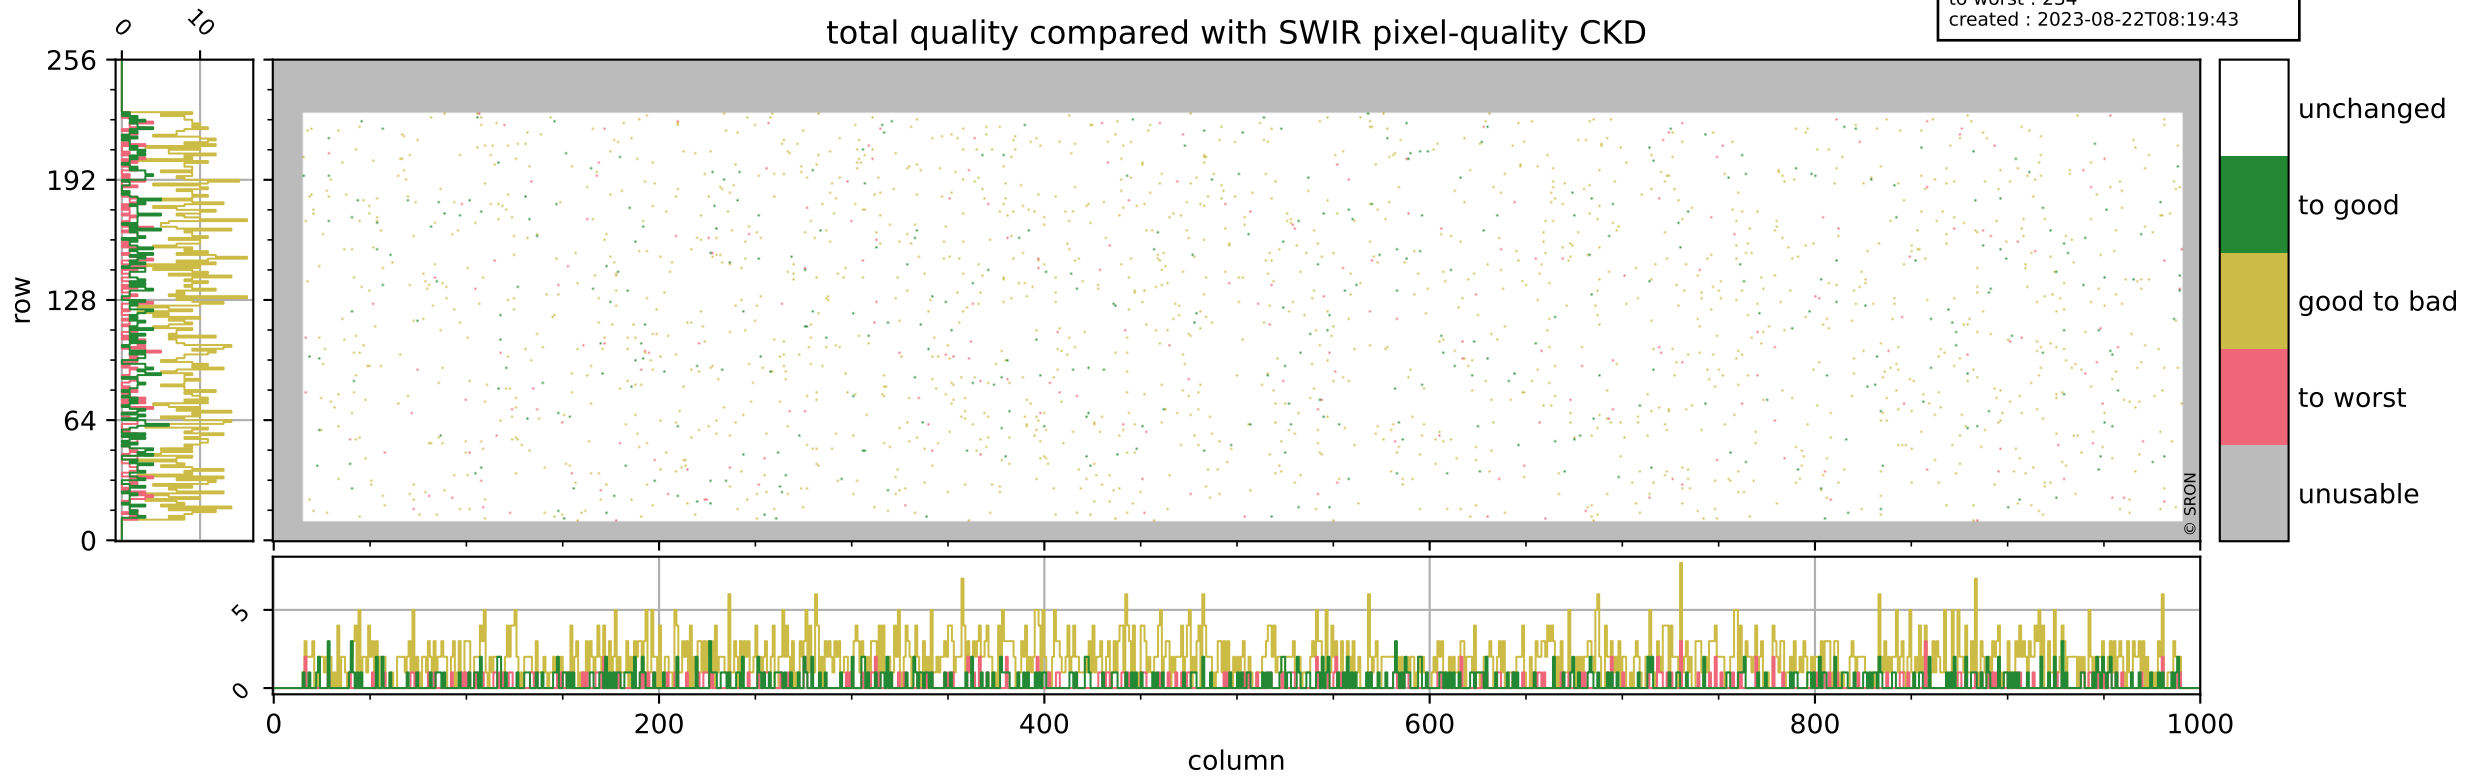

Tropomi SWIR pixel quality (official)

orbits : 20 in [17812, 17857]
coverage : 2021-03-22 / 2021-03-25
bad (quality < 0.8) : 3445
worst (quality < 0.1) : 372
created : 2023-08-22T08:19:43

pixel-quality map (noise average)

Tropomi SWIR pixel quality (official)

orbits : 20 in [17812, 17857]
coverage : 2021-03-22 / 2021-03-25
to good : 371
good to bad : 1597
to worst : 234
created : 2023-08-22T08:19:43

total quality compared with SWIR pixel-quality CKD

Tropomi SWIR pixel quality (official)

orbits : 20 in [17812, 17857]
coverage : 2021-03-22 / 2021-03-25
created : 2023-08-22T08:19:44

Histograms of pixel-quality

Tropomi SWIR pixel quality (official) ground-tracks of Sentinel-5P

orbits : 20 in [17812, 17857]
coverage : 2021-03-22 / 2021-03-25
created : 2023-08-22T08:19:44

Tropomi SWIR pixel quality (official)

orbits : [2827, 17857]
coverage : 2018-04-30 / 2021-03-25
created : 2023-08-22T08:19:44