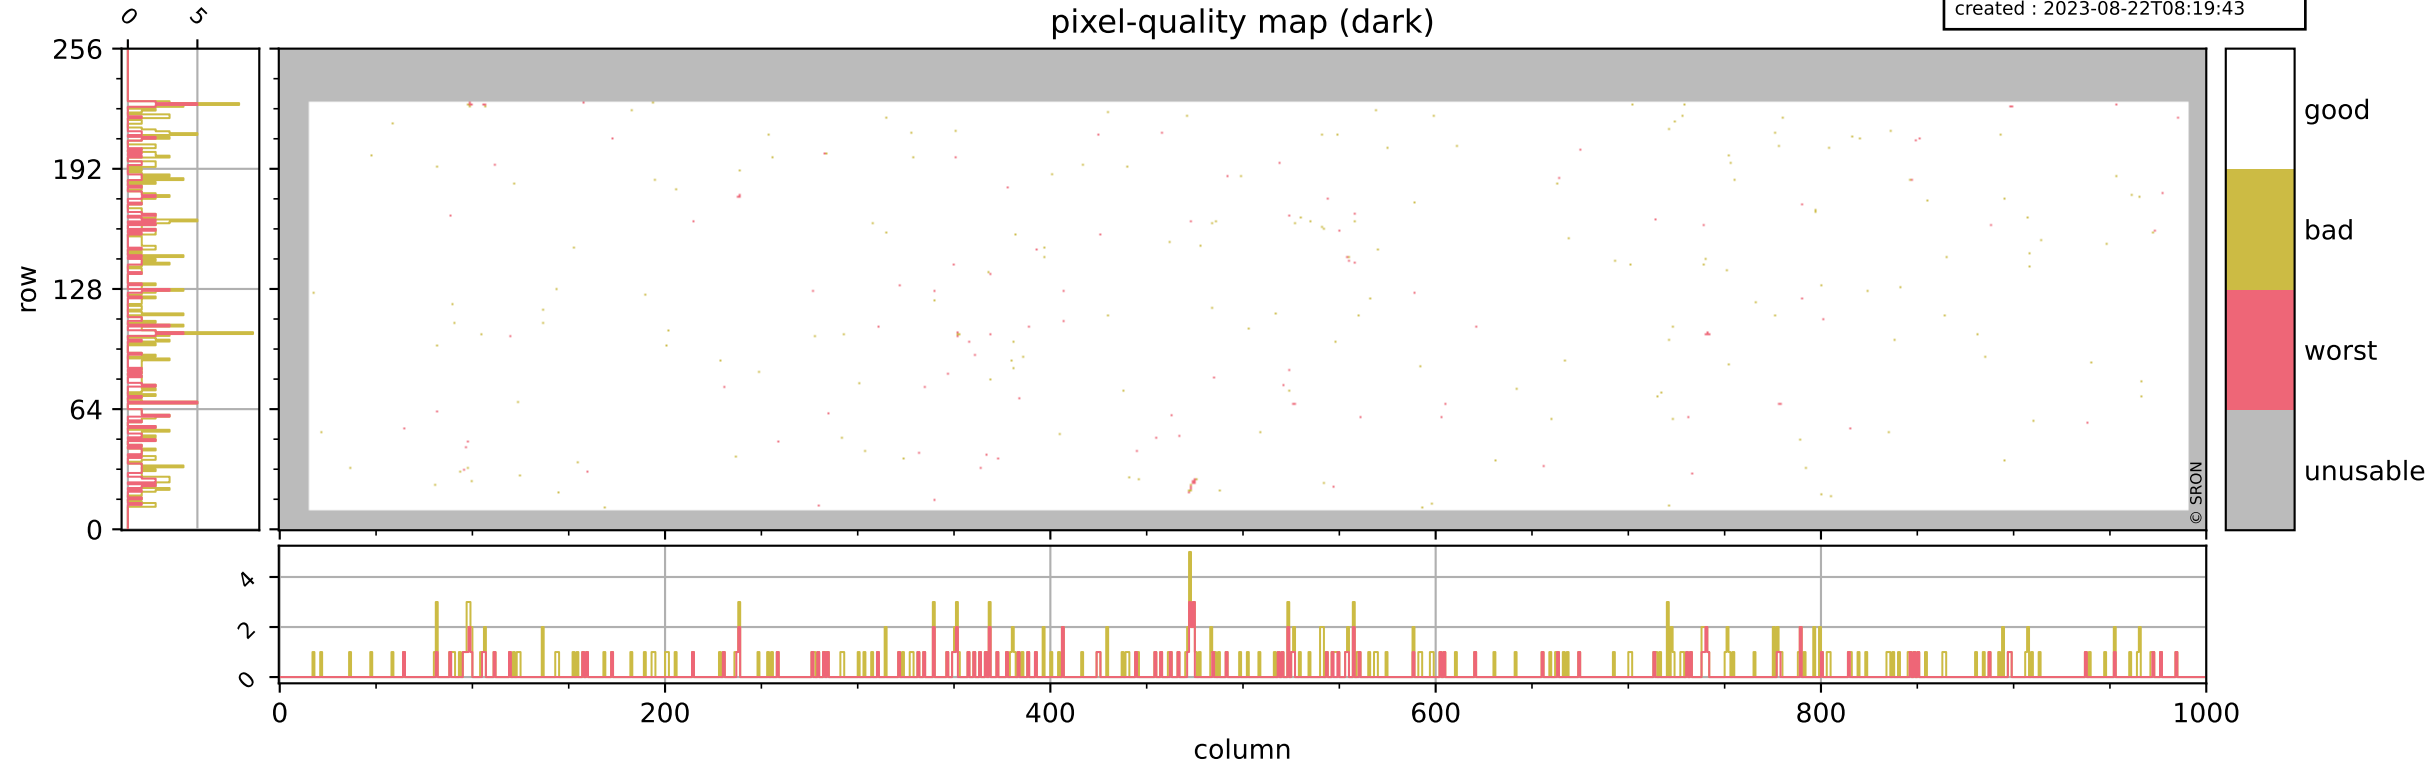

Tropomi SWIR pixel quality (official)

orbits : 20 in [17812, 17857]
coverage : 2021-03-22 / 2021-03-25
bad (quality < 0.8) : 3706
worst (quality < 0.1) : 448
created : 2023-08-22T08:19:43

pixel-quality map

Tropomi SWIR pixel quality (official)

orbits : 20 in [17812, 17857]
coverage : 2021-03-22 / 2021-03-25
bad (quality < 0.8) : 294
worst (quality < 0.1) : 114
created : 2023-08-22T08:19:43

pixel-quality map (dark)

Tropomi SWIR pixel quality (official)

orbits : 20 in [17812, 17857]
coverage : 2021-03-22 / 2021-03-25
bad (quality < 0.8) : 3445
worst (quality < 0.1) : 372
created : 2023-08-22T08:19:43

pixel-quality map (noise average)

Tropomi SWIR pixel quality (official)

orbits : 20 in [17812, 17857]
coverage : 2021-03-22 / 2021-03-25
created : 2023-08-22T08:19:44

Histograms of pixel-quality

Tropomi SWIR pixel quality (official) ground-tracks of Sentinel-5P