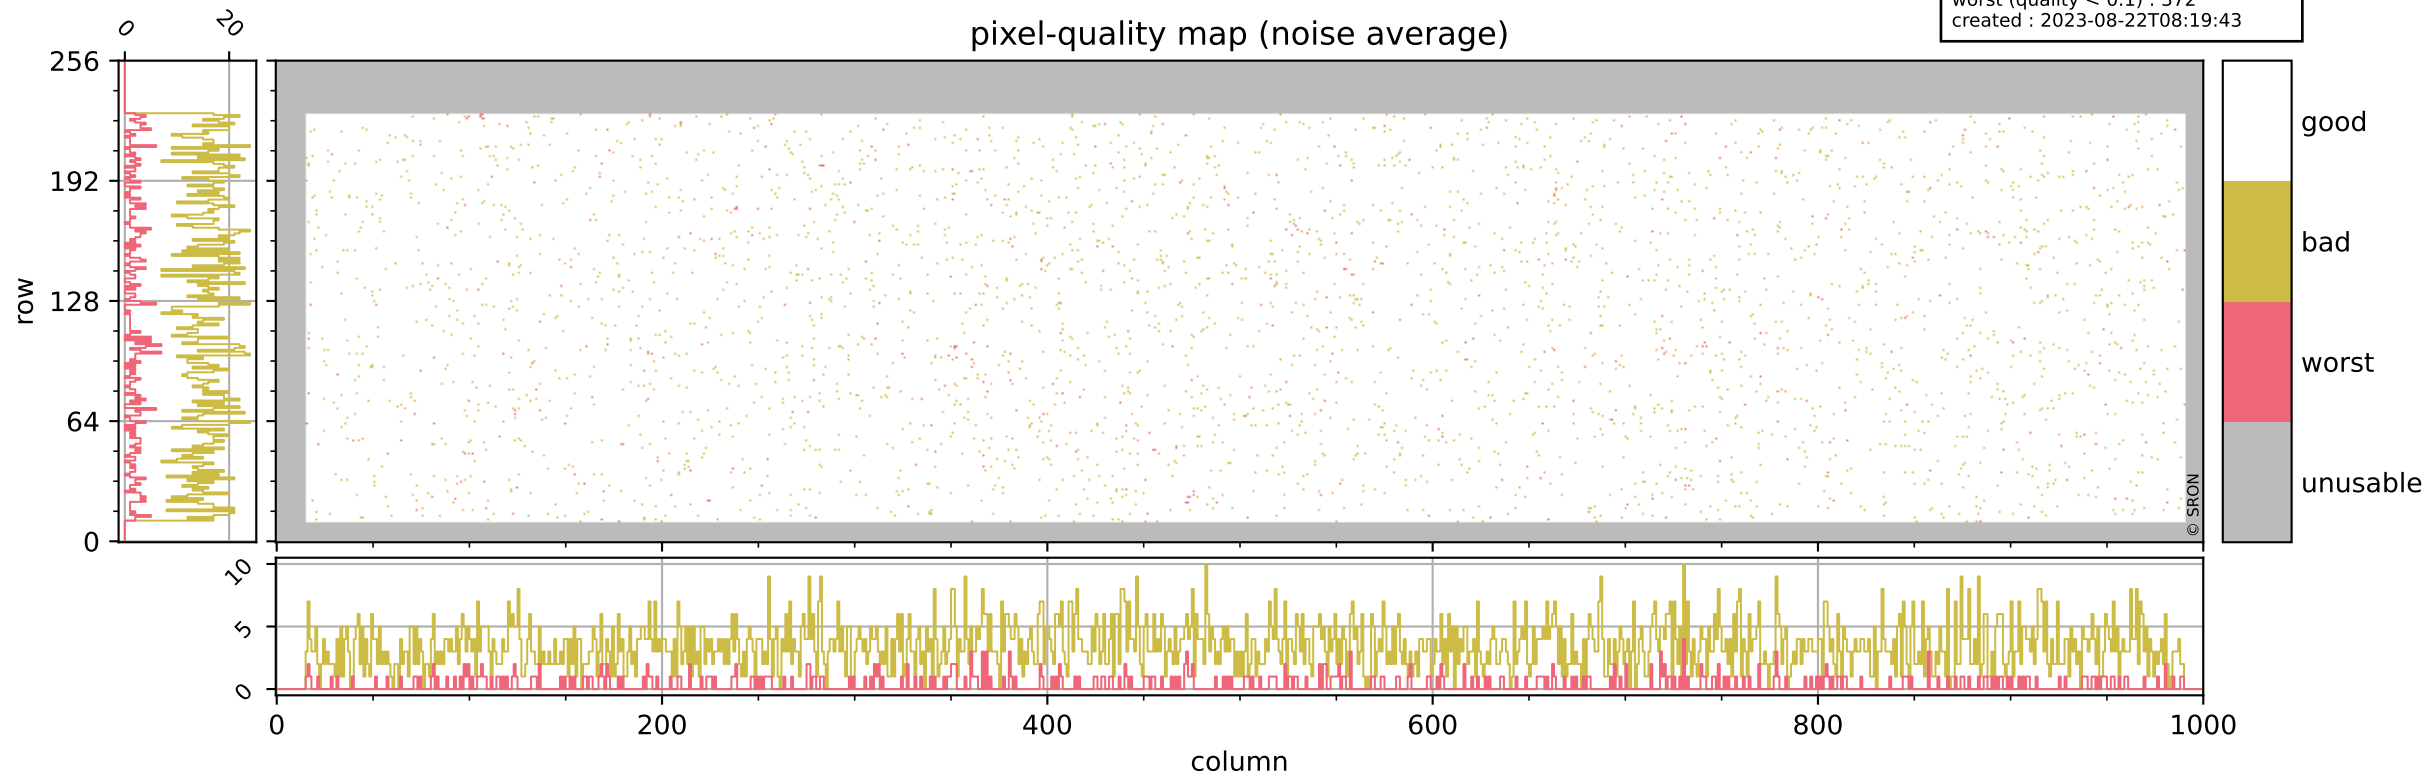

Tropomi SWIR pixel quality (official)

orbits : 20 in [17812, 17857]
coverage : 2021-03-22 / 2021-03-25
bad (quality < 0.8) : 294
worst (quality < 0.1) : 114
created : 2023-08-22T08:19:43

pixel-quality map (dark)

Tropomi SWIR pixel quality (official)

orbits : 20 in [17812, 17857]
coverage : 2021-03-22 / 2021-03-25
bad (quality < 0.8) : 3445
worst (quality < 0.1) : 372
created : 2023-08-22T08:19:43

pixel-quality map (noise average)

Tropomi SWIR pixel quality (official)

orbits : 20 in [17812, 17857]
coverage : 2021-03-22 / 2021-03-25
to good : 371
good to bad : 1597
to worst : 234
created : 2023-08-22T08:19:43

total quality compared with SWIR pixel-quality CKD

Tropomi SWIR pixel quality (official)

orbits : 20 in [17812, 17857]
coverage : 2021-03-22 / 2021-03-25
created : 2023-08-22T08:19:44

Histograms of pixel-quality

Tropomi SWIR pixel quality (official) ground-tracks of Sentinel-5P