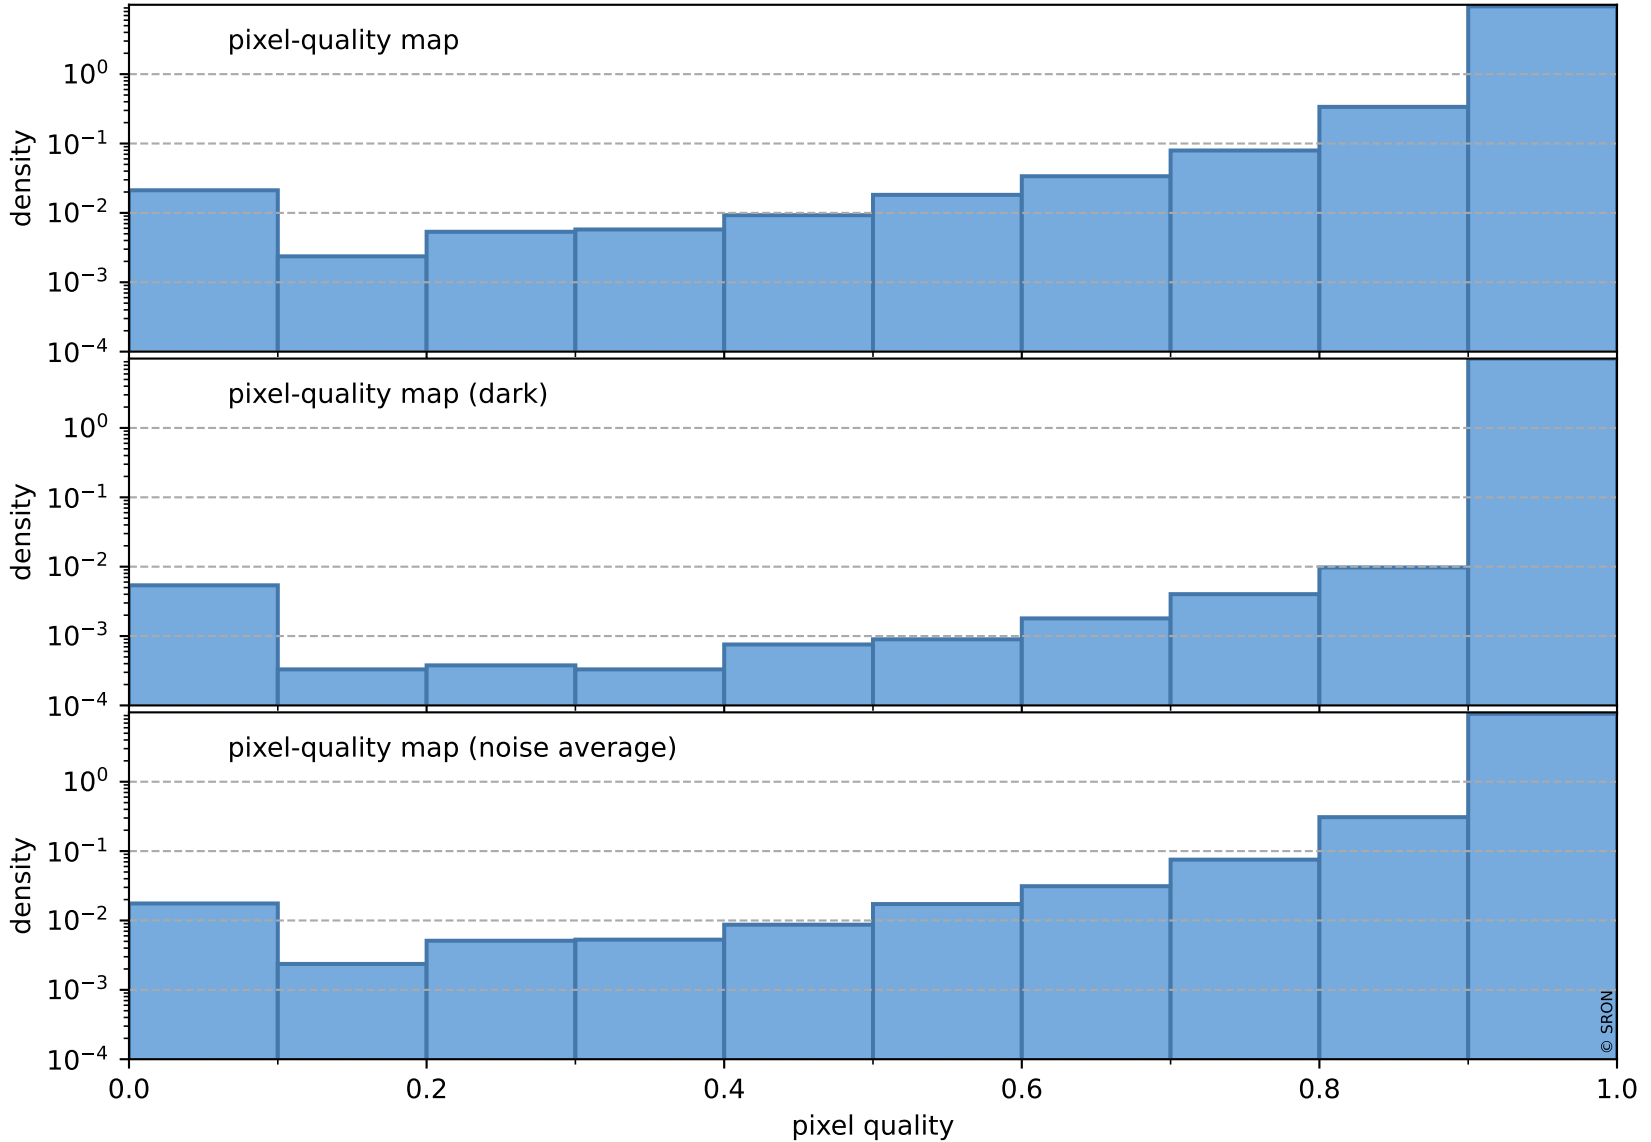

Tropomi SWIR pixel quality (official)

orbits : 20 in [17812, 17857]
coverage : 2021-03-22 / 2021-03-25
to good : 371
good to bad : 1597
to worst : 234
created : 2023-08-22T08:19:43

total quality compared with SWIR pixel-quality CKD

Tropomi SWIR pixel quality (official)

orbits : 20 in [17812, 17857]
coverage : 2021-03-22 / 2021-03-25
created : 2023-08-22T08:19:44

Histograms of pixel-quality

Tropomi SWIR pixel quality (official) ground-tracks of Sentinel-5P

orbits : 20 in [17812, 17857]
coverage : 2021-03-22 / 2021-03-25
created : 2023-08-22T08:19:44

Tropomi SWIR pixel quality (official)

orbits : [2827, 17857]
coverage : 2018-04-30 / 2021-03-25
created : 2023-08-22T08:19:44