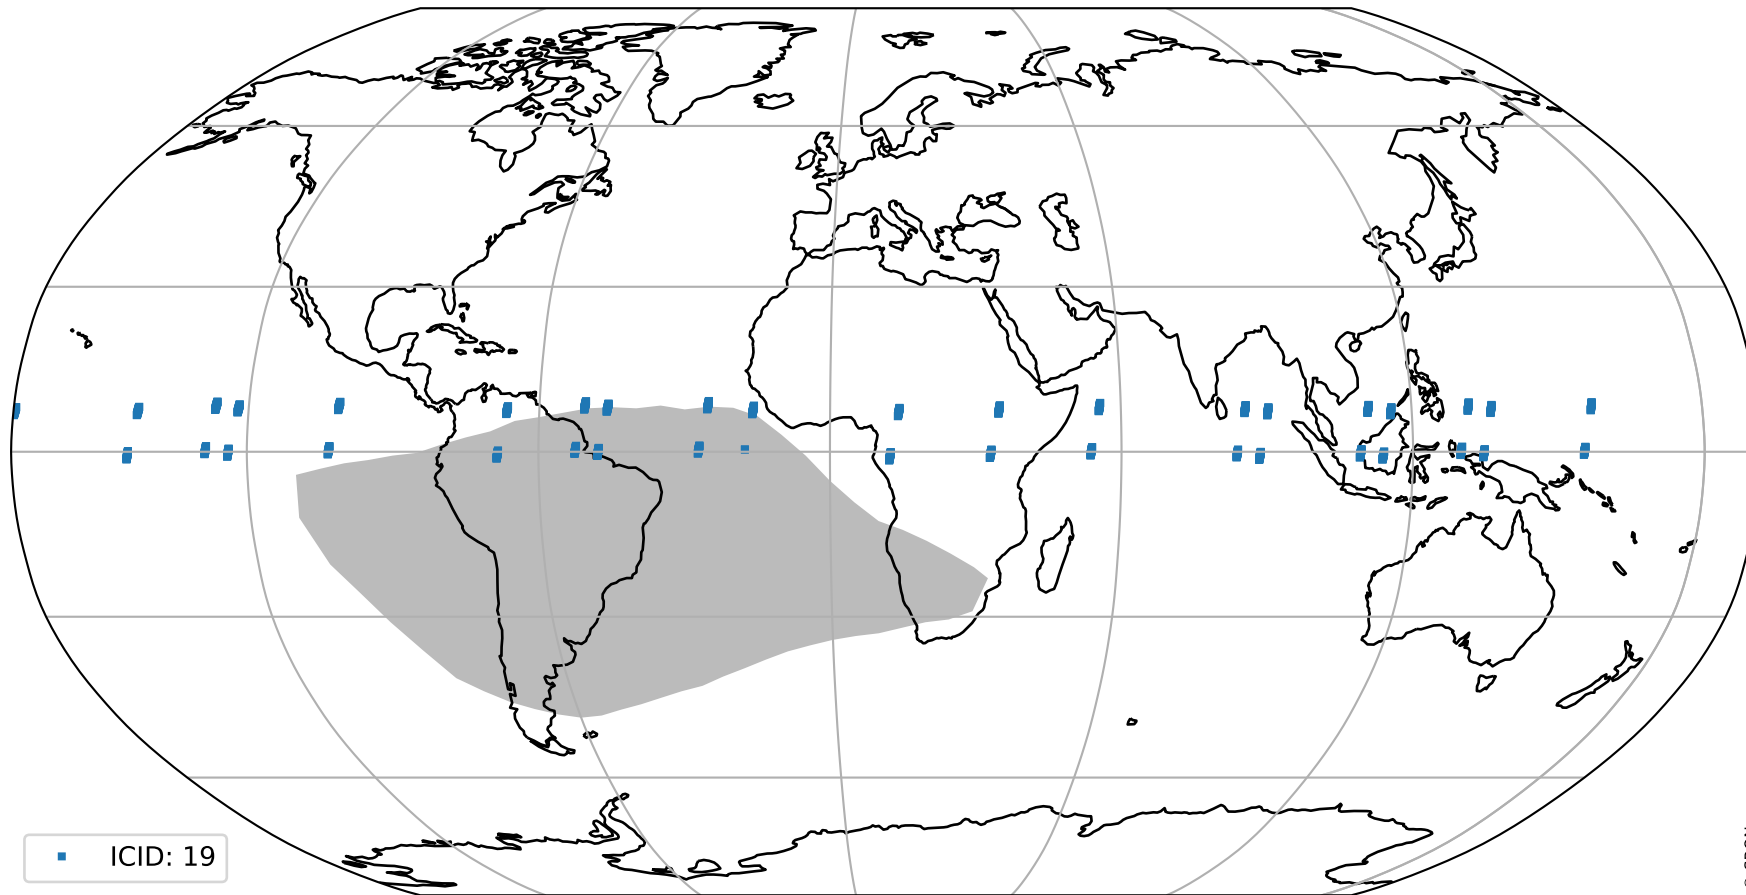

Tropomi SWIR pixel quality (official)

orbits : 20 in [17812, 17857]
coverage : 2021-03-22 / 2021-03-25
to good : 371
good to bad : 1597
to worst : 234
created : 2023-08-22T08:19:43

total quality compared with SWIR pixel-quality CKD

Tropomi SWIR pixel quality (official)

orbits : 20 in [17812, 17857]
coverage : 2021-03-22 / 2021-03-25
created : 2023-08-22T08:19:44

Histograms of pixel-quality

Tropomi SWIR pixel quality (official) ground-tracks of Sentinel-5P

orbits : 20 in [17812, 17857]
coverage : 2021-03-22 / 2021-03-25
created : 2023-08-22T08:19:44

Tropomi SWIR pixel quality (official)

orbits : [2827, 17857]
coverage : 2018-04-30 / 2021-03-25
created : 2023-08-22T08:19:44