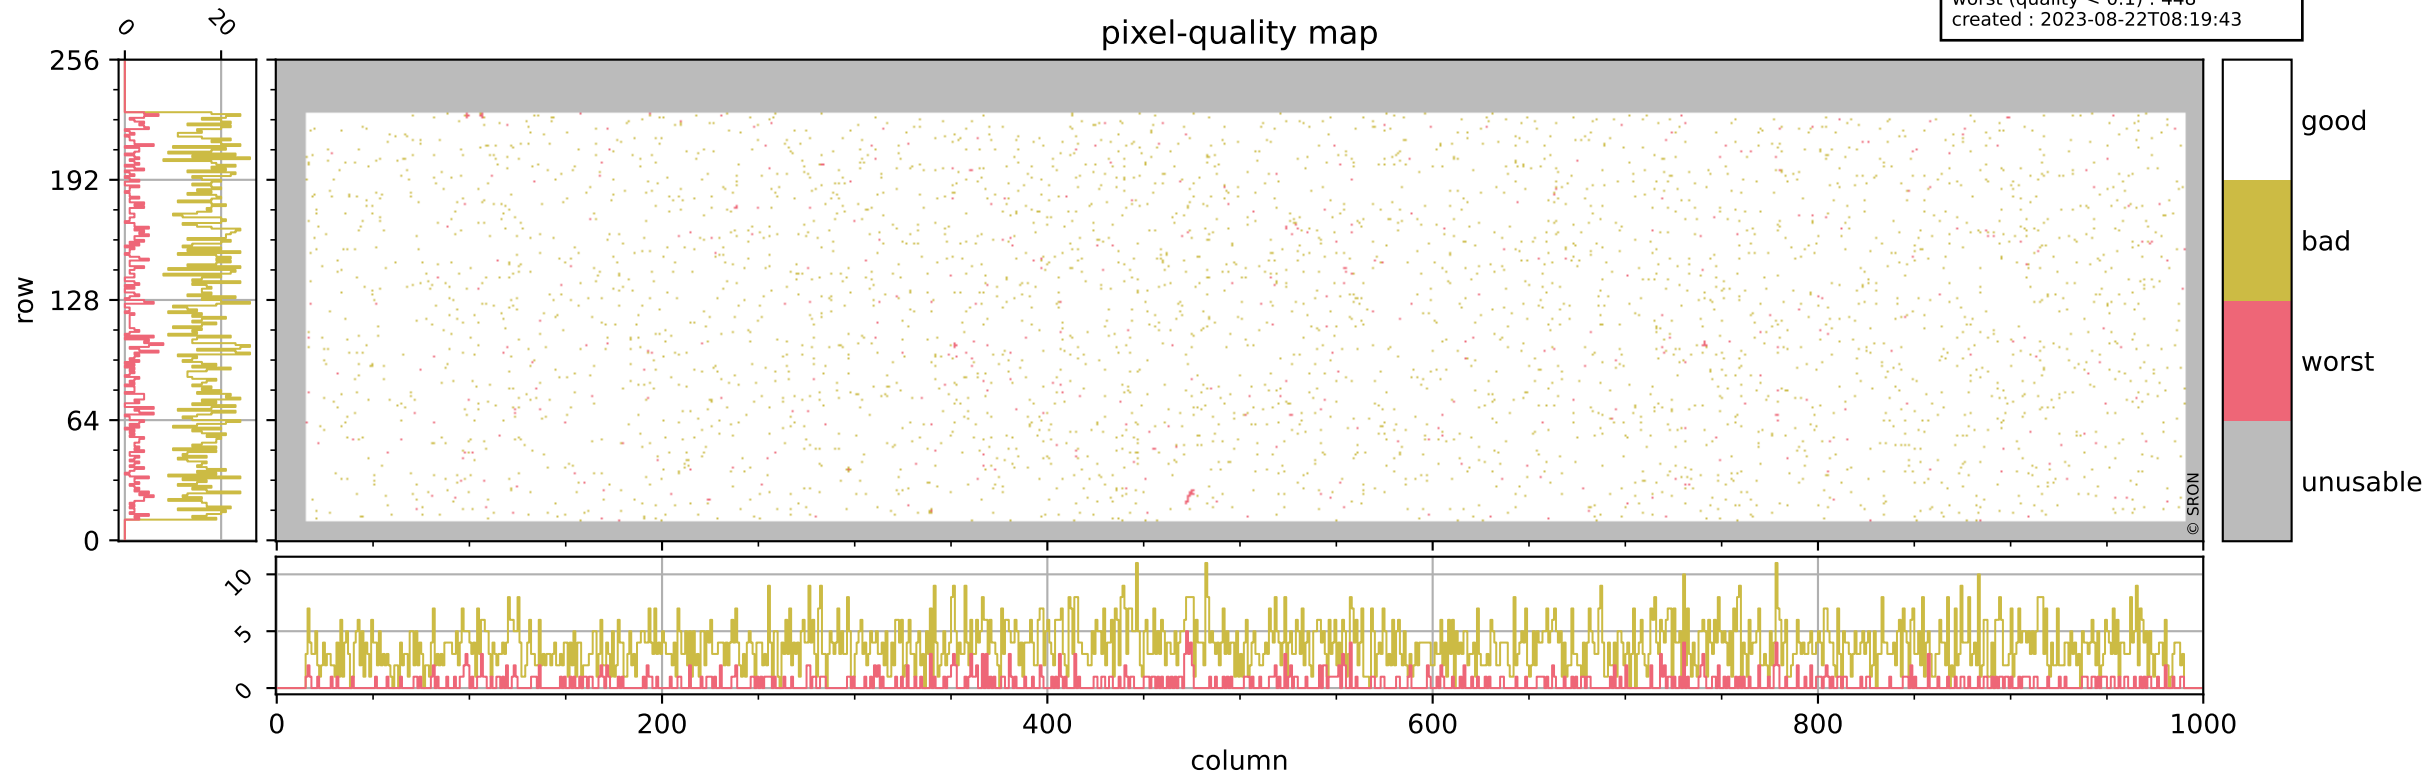

Tropomi SWIR pixel quality (official)

orbits : 20 in [17812, 17857]
coverage : 2021-03-22 / 2021-03-25
bad (quality < 0.8) : 3706
worst (quality < 0.1) : 448
created : 2023-08-22T08:19:43

pixel-quality map

Tropomi SWIR pixel quality (official)

orbits : 20 in [17812, 17857]
coverage : 2021-03-22 / 2021-03-25
bad (quality < 0.8) : 294
worst (quality < 0.1) : 114
created : 2023-08-22T08:19:43

pixel-quality map (dark)

Tropomi SWIR pixel quality (official)

orbits : 20 in [17812, 17857]
coverage : 2021-03-22 / 2021-03-25
bad (quality < 0.8) : 3445
worst (quality < 0.1) : 372
created : 2023-08-22T08:19:43

pixel-quality map (noise average)

Tropomi SWIR pixel quality (official)

orbits : 20 in [17812, 17857]
coverage : 2021-03-22 / 2021-03-25
created : 2023-08-22T08:19:44

Histograms of pixel-quality

Tropomi SWIR pixel quality (official) ground-tracks of Sentinel-5P