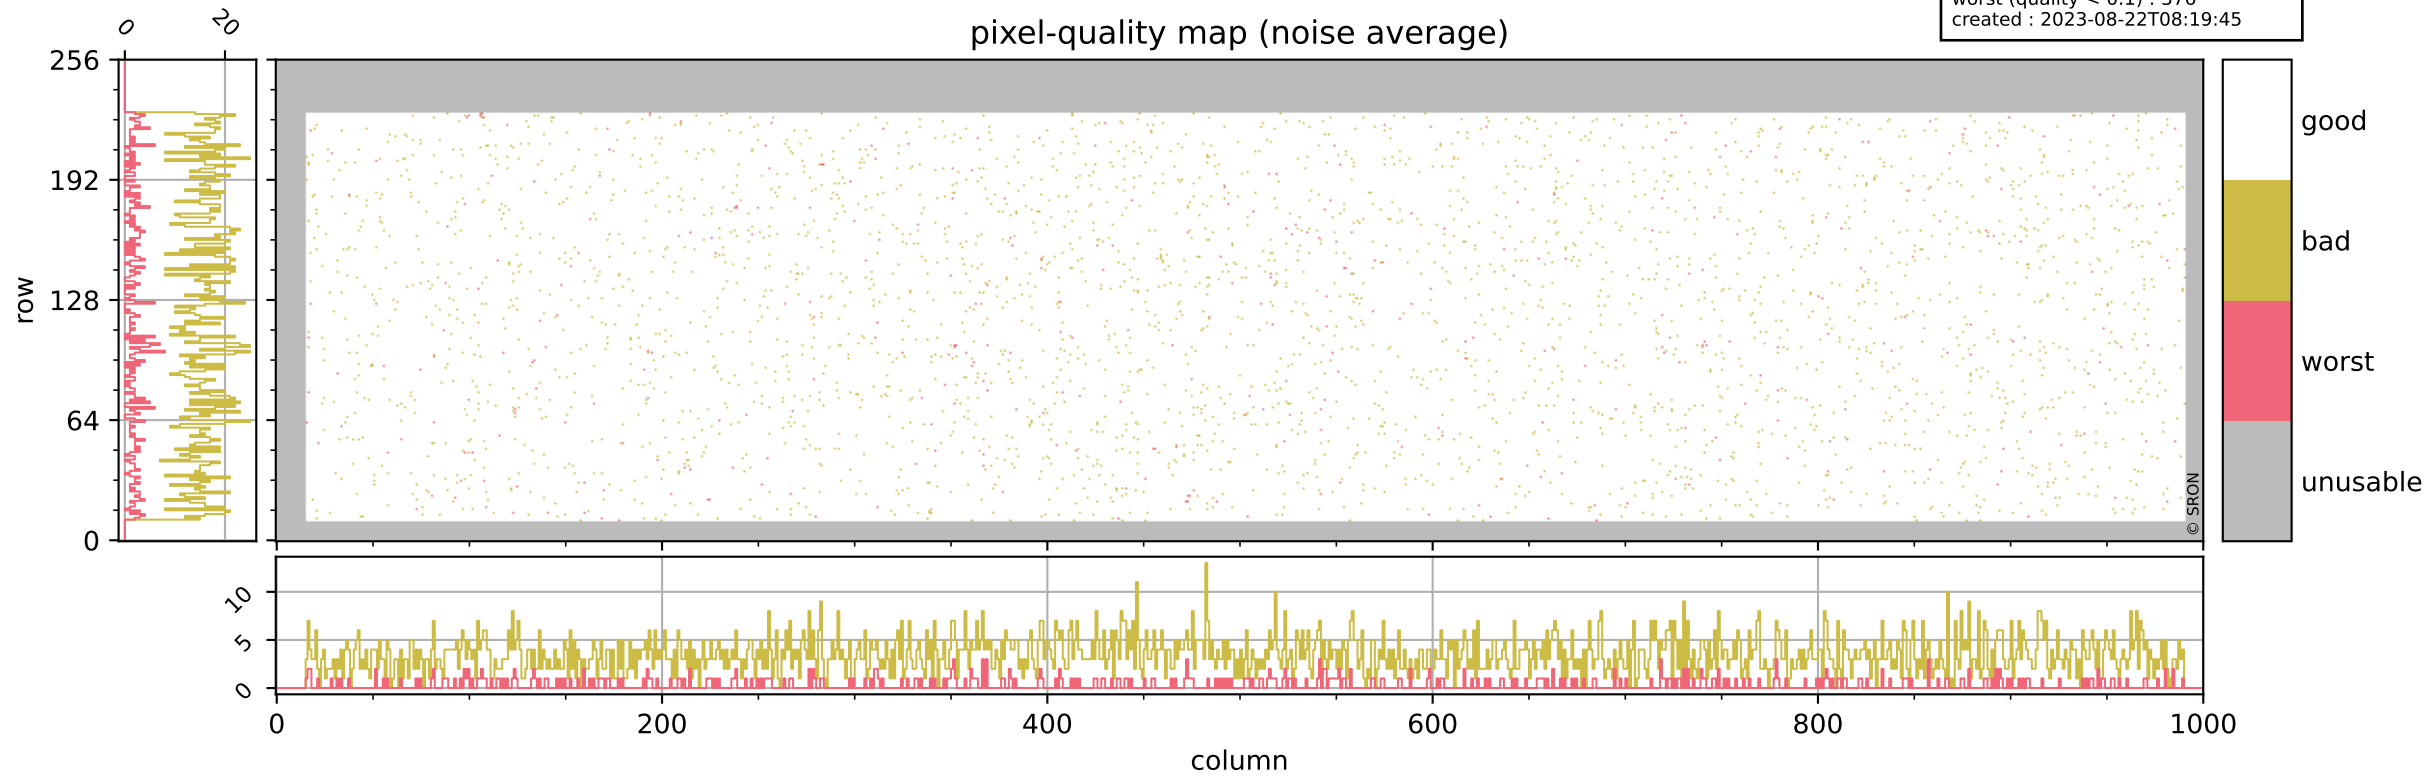

Tropomi SWIR pixel quality (official)

orbits : 19 in [17827, 17872]
coverage : 2021-03-23 / 2021-03-26
bad (quality < 0.8) : 295
worst (quality < 0.1) : 115
created : 2023-08-22T08:19:45

Tropomi SWIR pixel quality (official)

orbits : 19 in [17827, 17872]
coverage : 2021-03-23 / 2021-03-26
bad (quality < 0.8) : 3462
worst (quality < 0.1) : 376
created : 2023-08-22T08:19:45

pixel-quality map (noise average)

Tropomi SWIR pixel quality (official)

orbits : 19 in [17827, 17872]
coverage : 2021-03-23 / 2021-03-26
to good : 373
good to bad : 1604
to worst : 244
created : 2023-08-22T08:19:46

total quality compared with SWIR pixel-quality CKD

Tropomi SWIR pixel quality (official)

orbits : 19 in [17827, 17872]
coverage : 2021-03-23 / 2021-03-26
created : 2023-08-22T08:19:46

Histograms of pixel-quality

Tropomi SWIR pixel quality (official) ground-tracks of Sentinel-5P

orbits : 19 in [17827, 17872]
coverage : 2021-03-23 / 2021-03-26
created : 2023-08-22T08:19:46