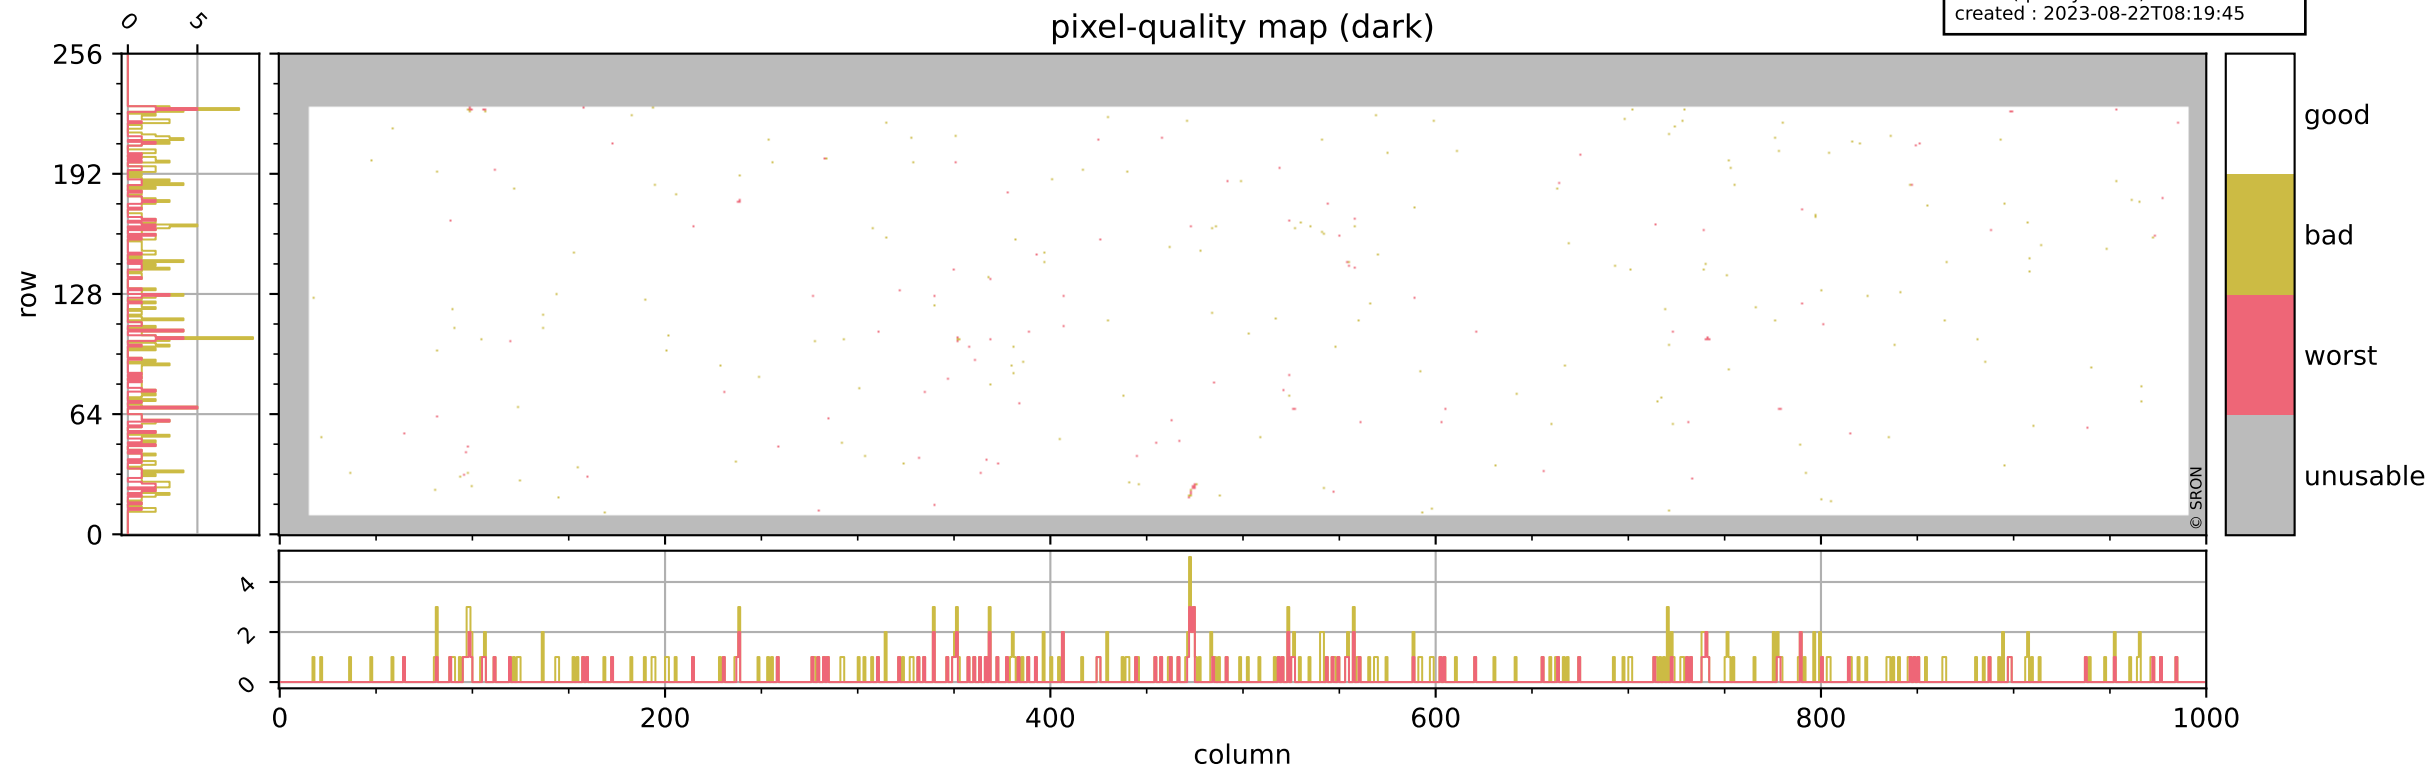

Tropomi SWIR pixel quality (official)

orbits : 19 in [17827, 17872]
coverage : 2021-03-23 / 2021-03-26
bad (quality < 0.8) : 3721
worst (quality < 0.1) : 455
created : 2023-08-22T08:19:45

pixel-quality map

Tropomi SWIR pixel quality (official)

orbits : 19 in [17827, 17872]
coverage : 2021-03-23 / 2021-03-26
bad (quality < 0.8) : 295
worst (quality < 0.1) : 115
created : 2023-08-22T08:19:45

Tropomi SWIR pixel quality (official)

orbits : 19 in [17827, 17872]
coverage : 2021-03-23 / 2021-03-26
bad (quality < 0.8) : 3462
worst (quality < 0.1) : 376
created : 2023-08-22T08:19:45

pixel-quality map (noise average)

Tropomi SWIR pixel quality (official)

orbits : 19 in [17827, 17872]
coverage : 2021-03-23 / 2021-03-26
to good : 373
good to bad : 1604
to worst : 244
created : 2023-08-22T08:19:46

total quality compared with SWIR pixel-quality CKD

Tropomi SWIR pixel quality (official)