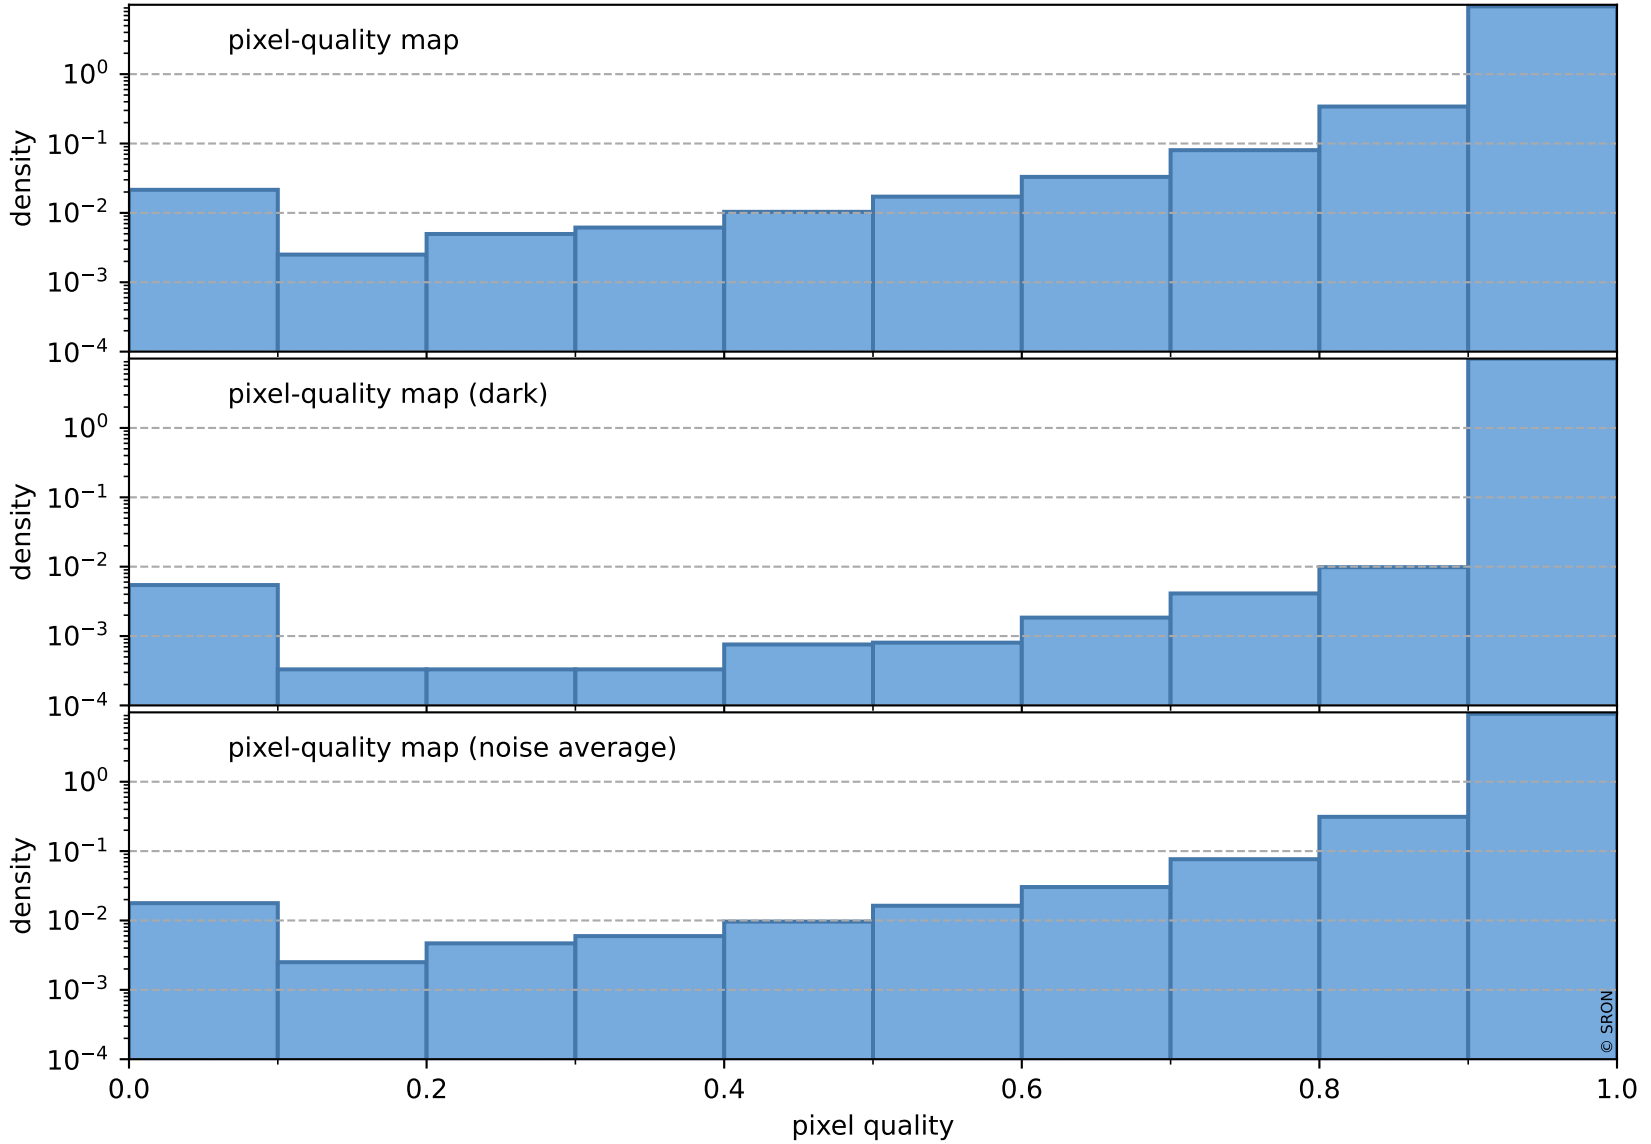

orbits : 19 in [17827, 17872]
coverage : 2021-03-23 / 2021-03-26
to good : 373
good to bad : 1604
to worst : 244
created : 2023-08-22T08:19:46

total quality compared with SWIR pixel-quality CKD

Tropomi SWIR pixel quality (official)

orbits : 19 in [17827, 17872]
coverage : 2021-03-23 / 2021-03-26
created : 2023-08-22T08:19:46

Histograms of pixel-quality

Tropomi SWIR pixel quality (official) ground-tracks of Sentinel-5P

orbits : 19 in [17827, 17872]
coverage : 2021-03-23 / 2021-03-26
created : 2023-08-22T08:19:46

Tropomi SWIR pixel quality (official)

orbits : [2827, 17872]
coverage : 2018-04-30 / 2021-03-26
created : 2023-08-22T08:19:47

trend of pixel quality & temperatures