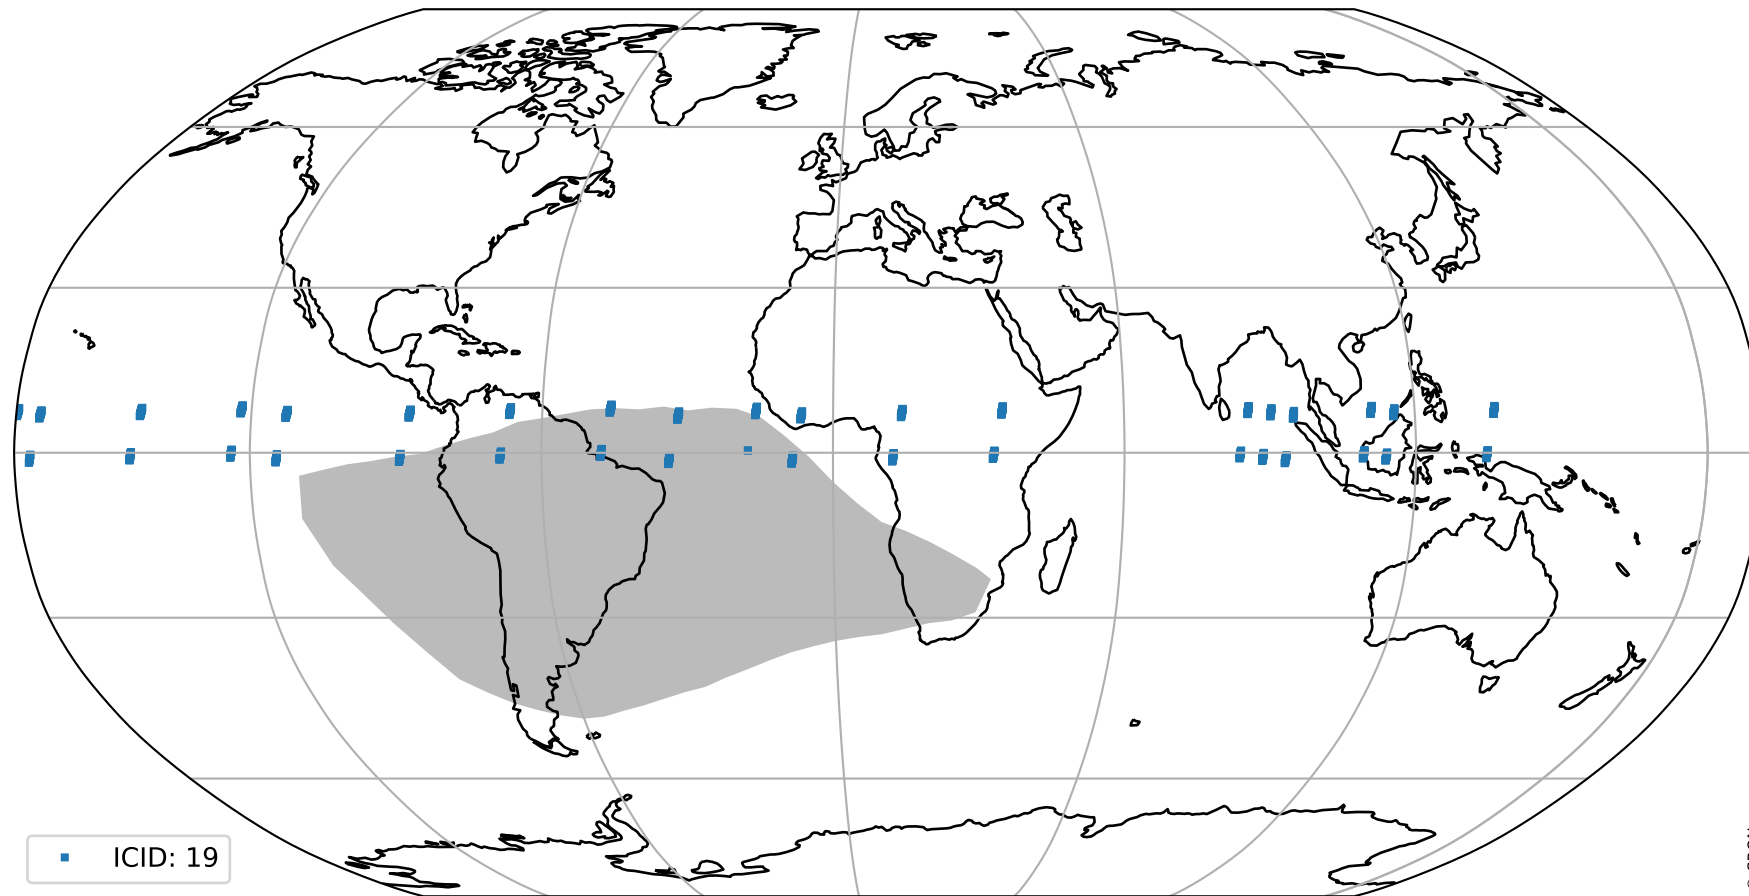

orbits : 19 in [17827, 17872]
coverage : 2021-03-23 / 2021-03-26
bad (quality < 0.8) : 3462
worst (quality < 0.1) : 376
created : 2023-08-22T08:19:45

pixel-quality map (noise average)

Tropomi SWIR pixel quality (official)

orbits : 19 in [17827, 17872]
coverage : 2021-03-23 / 2021-03-26
to good : 373
good to bad : 1604
to worst : 244
created : 2023-08-22T08:19:46

total quality compared with SWIR pixel-quality CKD

Tropomi SWIR pixel quality (official)

orbits : 19 in [17827, 17872]
coverage : 2021-03-23 / 2021-03-26
created : 2023-08-22T08:19:46

Histograms of pixel-quality

Tropomi SWIR pixel quality (official) ground-tracks of Sentinel-5P

orbits : 19 in [17827, 17872]
coverage : 2021-03-23 / 2021-03-26
created : 2023-08-22T08:19:46

Tropomi SWIR pixel quality (official)

orbits : [2827, 17872]
coverage : 2018-04-30 / 2021-03-26
created : 2023-08-22T08:19:47

trend of pixel quality & temperatures