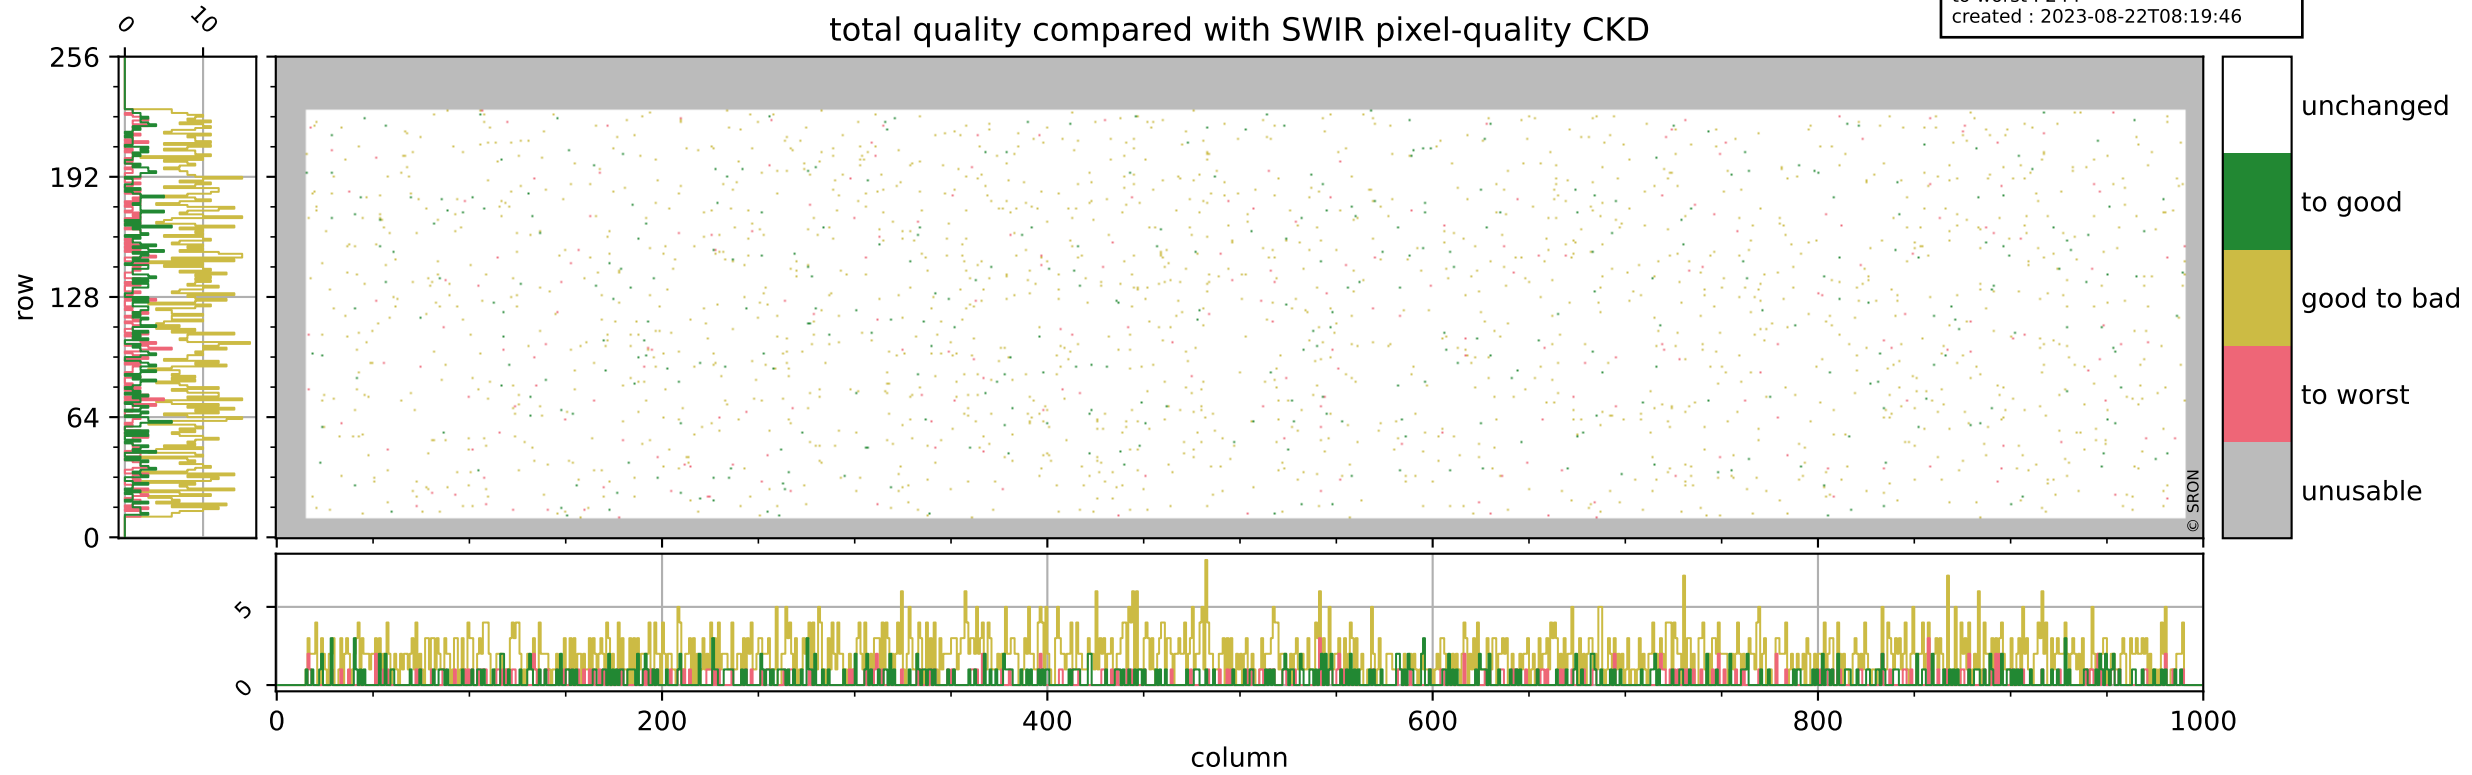

Tropomi SWIR pixel quality (official)

orbits : 19 in [17827, 17872]
coverage : 2021-03-23 / 2021-03-26
bad (quality < 0.8) : 295
worst (quality < 0.1) : 115
created : 2023-08-22T08:19:45

Tropomi SWIR pixel quality (official)

orbits : 19 in [17827, 17872]
coverage : 2021-03-23 / 2021-03-26
bad (quality < 0.8) : 3462
worst (quality < 0.1) : 376
created : 2023-08-22T08:19:45

pixel-quality map (noise average)

Tropomi SWIR pixel quality (official)

orbits : 19 in [17827, 17872]
coverage : 2021-03-23 / 2021-03-26
to good : 373
good to bad : 1604
to worst : 244
created : 2023-08-22T08:19:46

total quality compared with SWIR pixel-quality CKD

Tropomi SWIR pixel quality (official)

orbits : 19 in [17827, 17872]
coverage : 2021-03-23 / 2021-03-26
created : 2023-08-22T08:19:46

Histograms of pixel-quality

Tropomi SWIR pixel quality (official) ground-tracks of Sentinel-5P

orbits : 19 in [17827, 17872]
coverage : 2021-03-23 / 2021-03-26
created : 2023-08-22T08:19:46