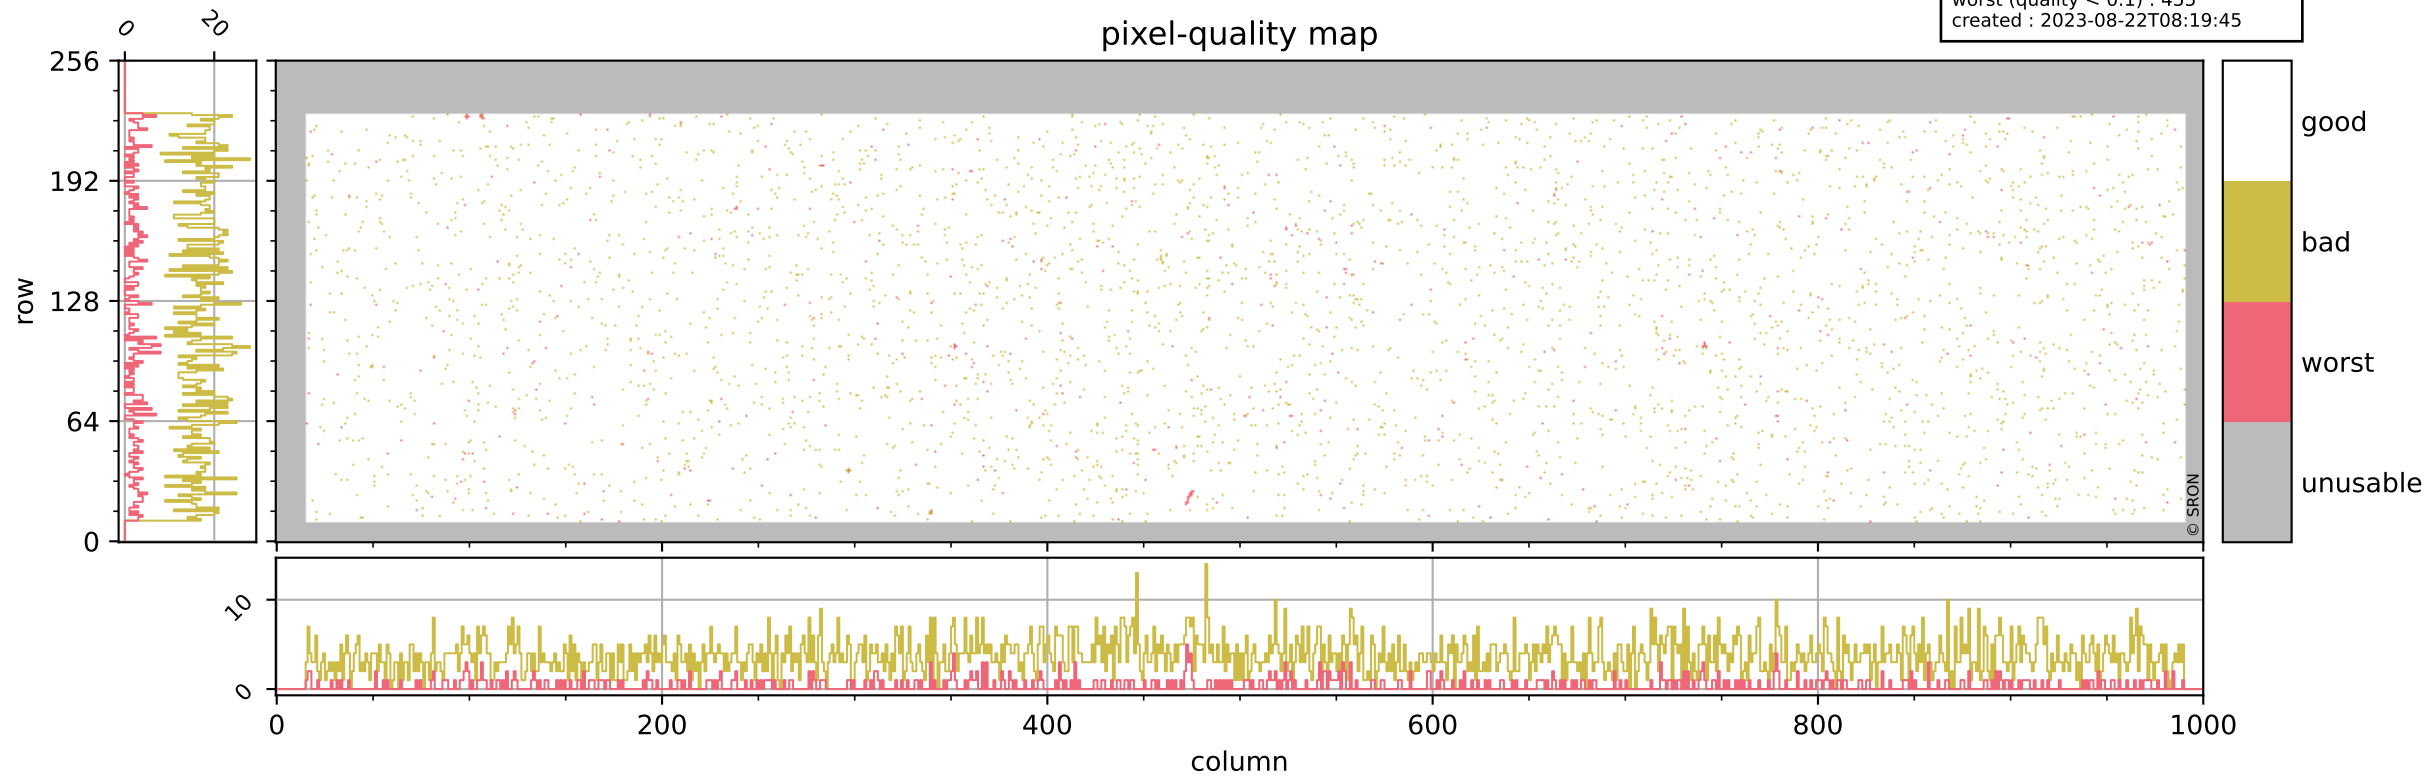

Tropomi SWIR pixel quality (official)

orbits : 19 in [17827, 17872]
coverage : 2021-03-23 / 2021-03-26
bad (quality < 0.8) : 3721
worst (quality < 0.1) : 455
created : 2023-08-22T08:19:45

pixel-quality map

Tropomi SWIR pixel quality (official)

orbits : 19 in [17827, 17872]
coverage : 2021-03-23 / 2021-03-26
bad (quality < 0.8) : 295
worst (quality < 0.1) : 115
created : 2023-08-22T08:19:45

Tropomi SWIR pixel quality (official)

orbits : 19 in [17827, 17872]
coverage : 2021-03-23 / 2021-03-26
bad (quality < 0.8) : 3462
worst (quality < 0.1) : 376
created : 2023-08-22T08:19:45

pixel-quality map (noise average)

Tropomi SWIR pixel quality (official)

orbits : 19 in [17827, 17872]
coverage : 2021-03-23 / 2021-03-26
created : 2023-08-22T08:19:46

Histograms of pixel-quality

Tropomi SWIR pixel quality (official) ground-tracks of Sentinel-5P

orbits : 19 in [17827, 17872]
coverage : 2021-03-23 / 2021-03-26
created : 2023-08-22T08:19:46