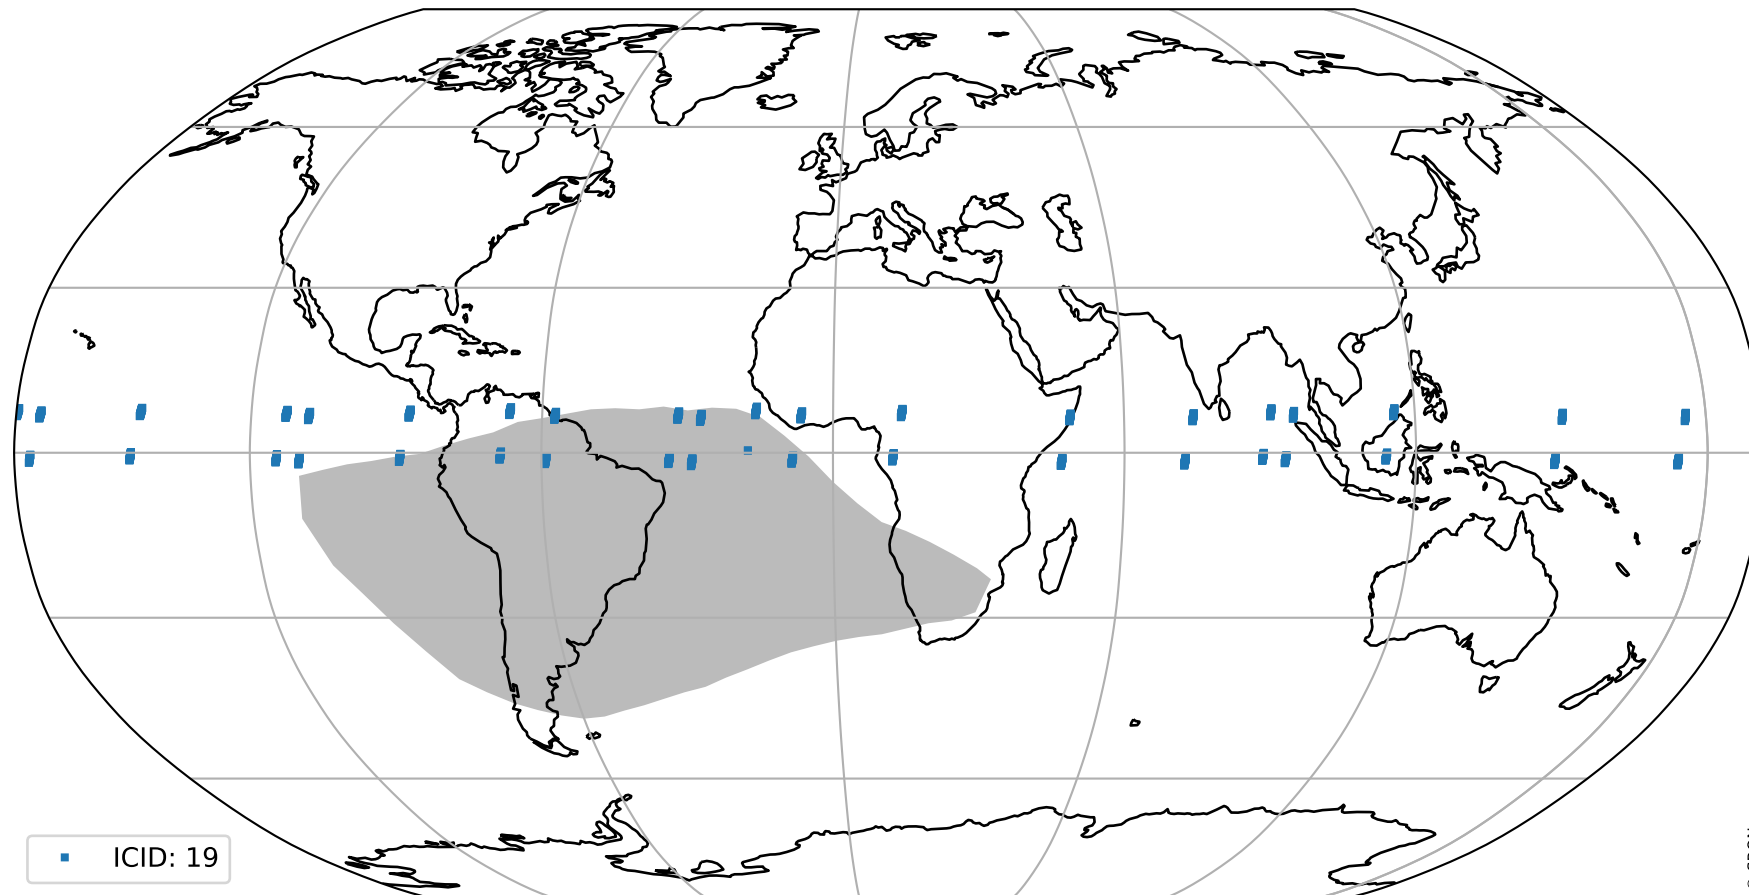

pixel-quality map (noise average)

Tropomi SWIR pixel quality (official)

orbits : 20 in [17842, 17887]
coverage : 2021-03-24 / 2021-03-27
to good : 374
good to bad : 1603
to worst : 240
created : 2023-08-22T08:19:48

total quality compared with SWIR pixel-quality CKD

Tropomi SWIR pixel quality (official)

orbits : 20 in [17842, 17887]
coverage : 2021-03-24 / 2021-03-27
created : 2023-08-22T08:19:48

Histograms of pixel-quality

Tropomi SWIR pixel quality (official) ground-tracks of Sentinel-5P

orbits : 20 in [17842, 17887]
coverage : 2021-03-24 / 2021-03-27
created : 2023-08-22T08:19:49

Tropomi SWIR pixel quality (official)

orbits : [2827, 17887]
coverage : 2018-04-30 / 2021-03-27
created : 2023-08-22T08:19:49