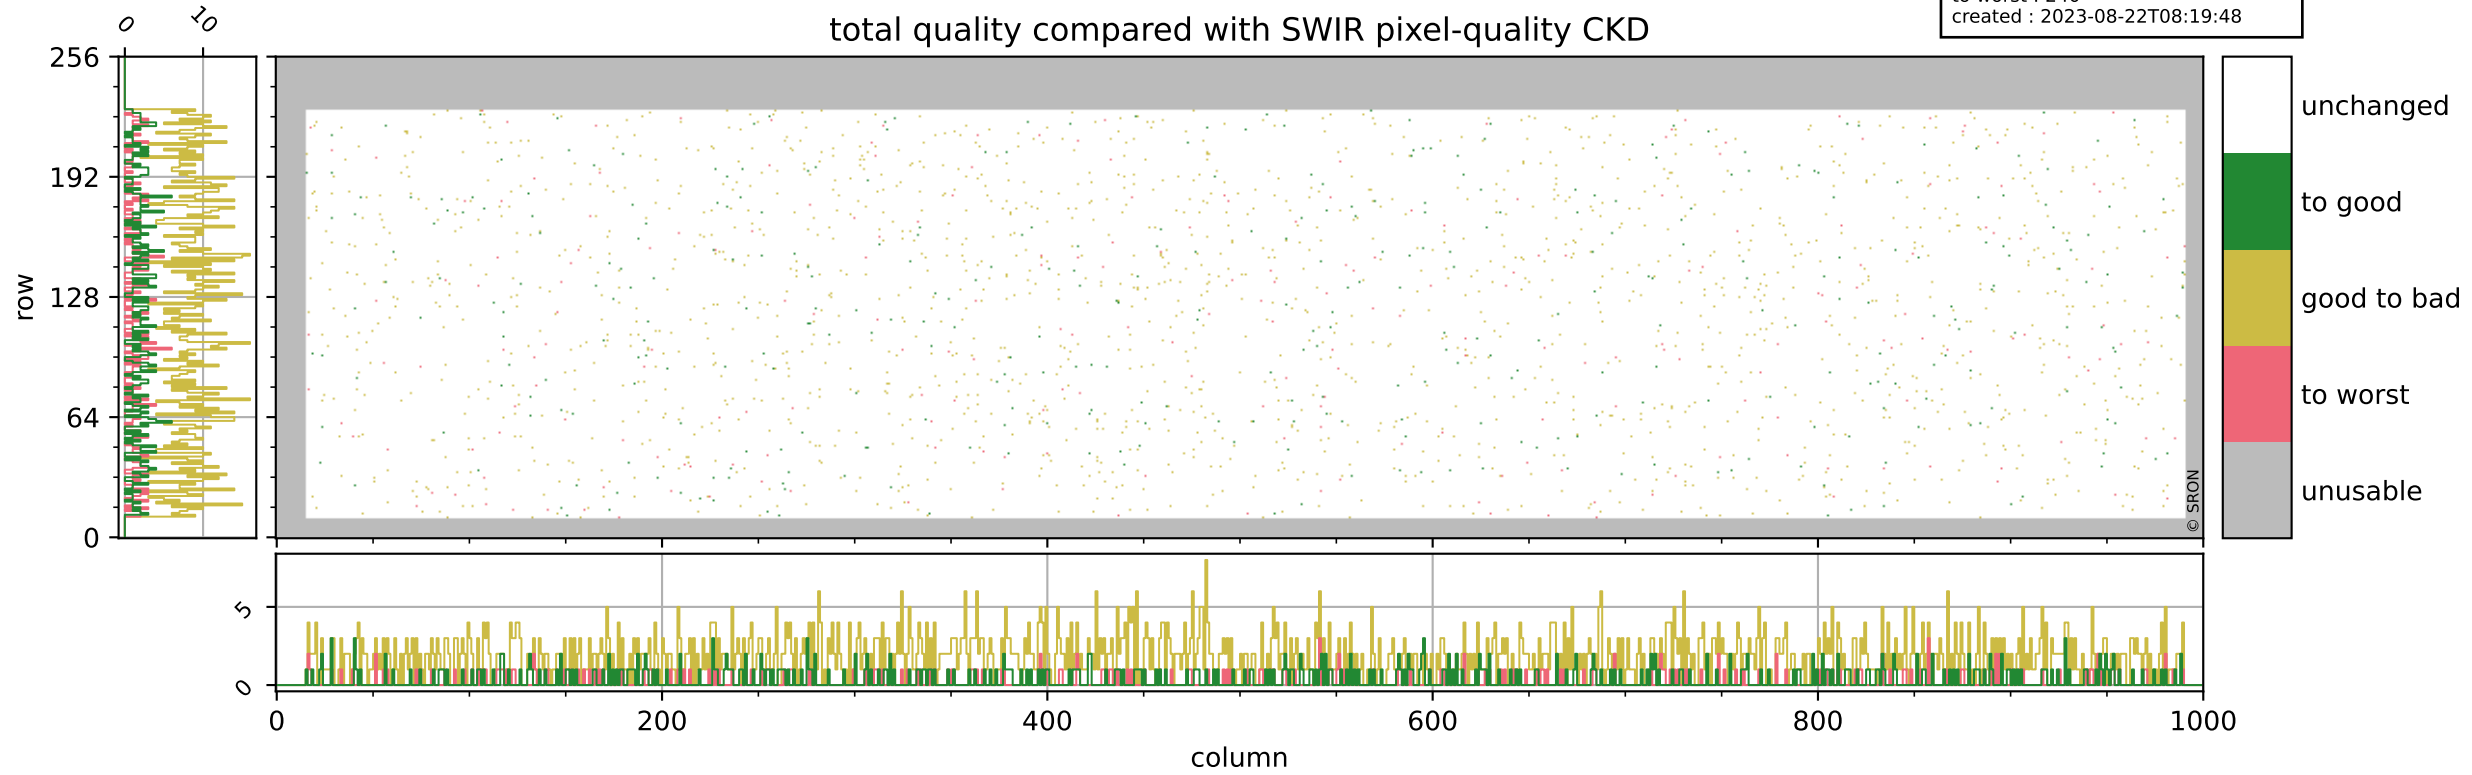

orbits : 20 in [17842, 17887]
coverage : 2021-03-24 / 2021-03-27
bad (quality < 0.8) : 296
worst (quality < 0.1) : 114
created : 2023-08-22T08:19:48

Tropomi SWIR pixel quality (official)

orbits : 20 in [17842, 17887]
coverage : 2021-03-24 / 2021-03-27
bad (quality < 0.8) : 3455
worst (quality < 0.1) : 372
created : 2023-08-22T08:19:48

pixel-quality map (noise average)

Tropomi SWIR pixel quality (official)

orbits : 20 in [17842, 17887]
coverage : 2021-03-24 / 2021-03-27
to good : 374
good to bad : 1603
to worst : 240
created : 2023-08-22T08:19:48

total quality compared with SWIR pixel-quality CKD

Tropomi SWIR pixel quality (official)

orbits : 20 in [17842, 17887]
coverage : 2021-03-24 / 2021-03-27
created : 2023-08-22T08:19:48

Histograms of pixel-quality

Tropomi SWIR pixel quality (official) ground-tracks of Sentinel-5P

orbits : 20 in [17842, 17887]
coverage : 2021-03-24 / 2021-03-27
created : 2023-08-22T08:19:49

Tropomi SWIR pixel quality (official)

orbits : [2827, 17887]
coverage : 2018-04-30 / 2021-03-27
created : 2023-08-22T08:19:49