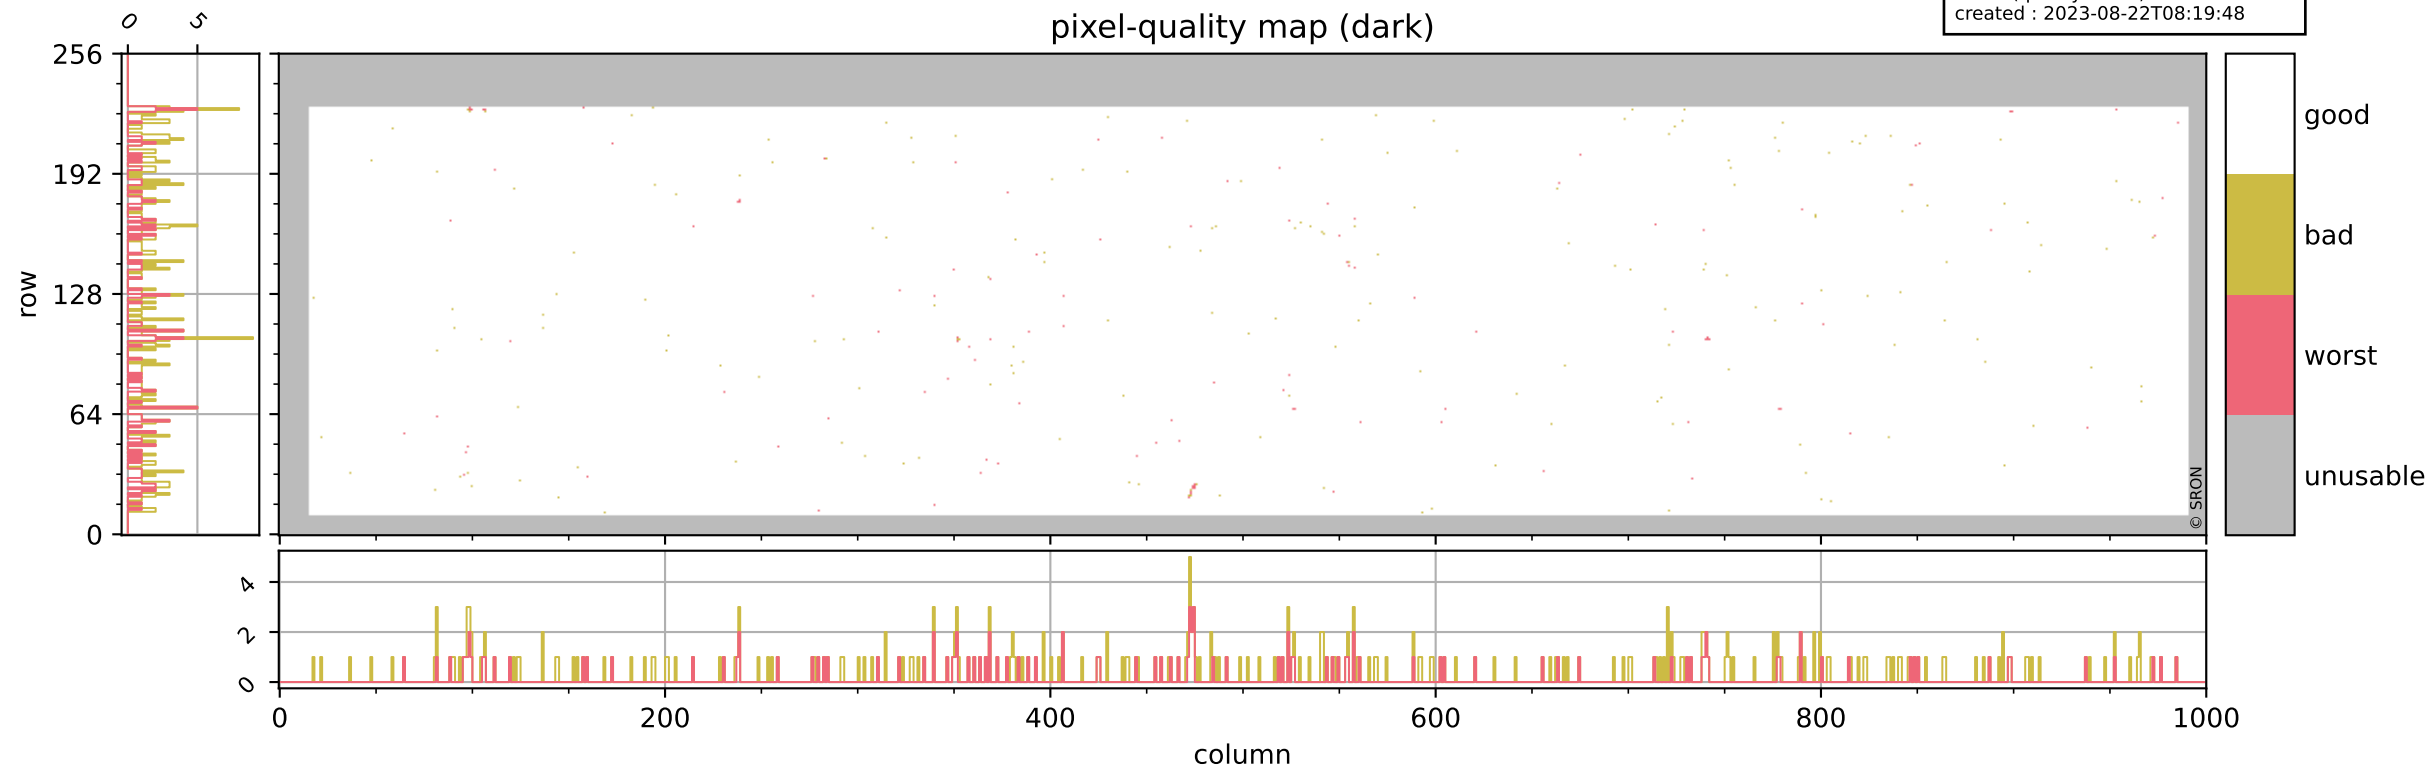

Tropomi SWIR pixel quality (official)

orbits : 20 in [17842, 17887]
coverage : 2021-03-24 / 2021-03-27
bad (quality < 0.8) : 3715
worst (quality < 0.1) : 451
created : 2023-08-22T08:19:47

Tropomi SWIR pixel quality (official)

orbits : 20 in [17842, 17887]
coverage : 2021-03-24 / 2021-03-27
bad (quality < 0.8) : 296
worst (quality < 0.1) : 114
created : 2023-08-22T08:19:48

Tropomi SWIR pixel quality (official)

orbits : 20 in [17842, 17887]
coverage : 2021-03-24 / 2021-03-27
bad (quality < 0.8) : 3455
worst (quality < 0.1) : 372
created : 2023-08-22T08:19:48

pixel-quality map (noise average)

Tropomi SWIR pixel quality (official)

orbits : 20 in [17842, 17887]
coverage : 2021-03-24 / 2021-03-27
to good : 374
good to bad : 1603
to worst : 240
created : 2023-08-22T08:19:48

Tropomi SWIR pixel quality (official) ground-tracks of Sentinel-5P

orbits : 20 in [17842, 17887]
coverage : 2021-03-24 / 2021-03-27
created : 2023-08-22T08:19:49

Tropomi SWIR pixel quality (official)

orbits : [2827, 17887]
coverage : 2018-04-30 / 2021-03-27
created : 2023-08-22T08:19:49