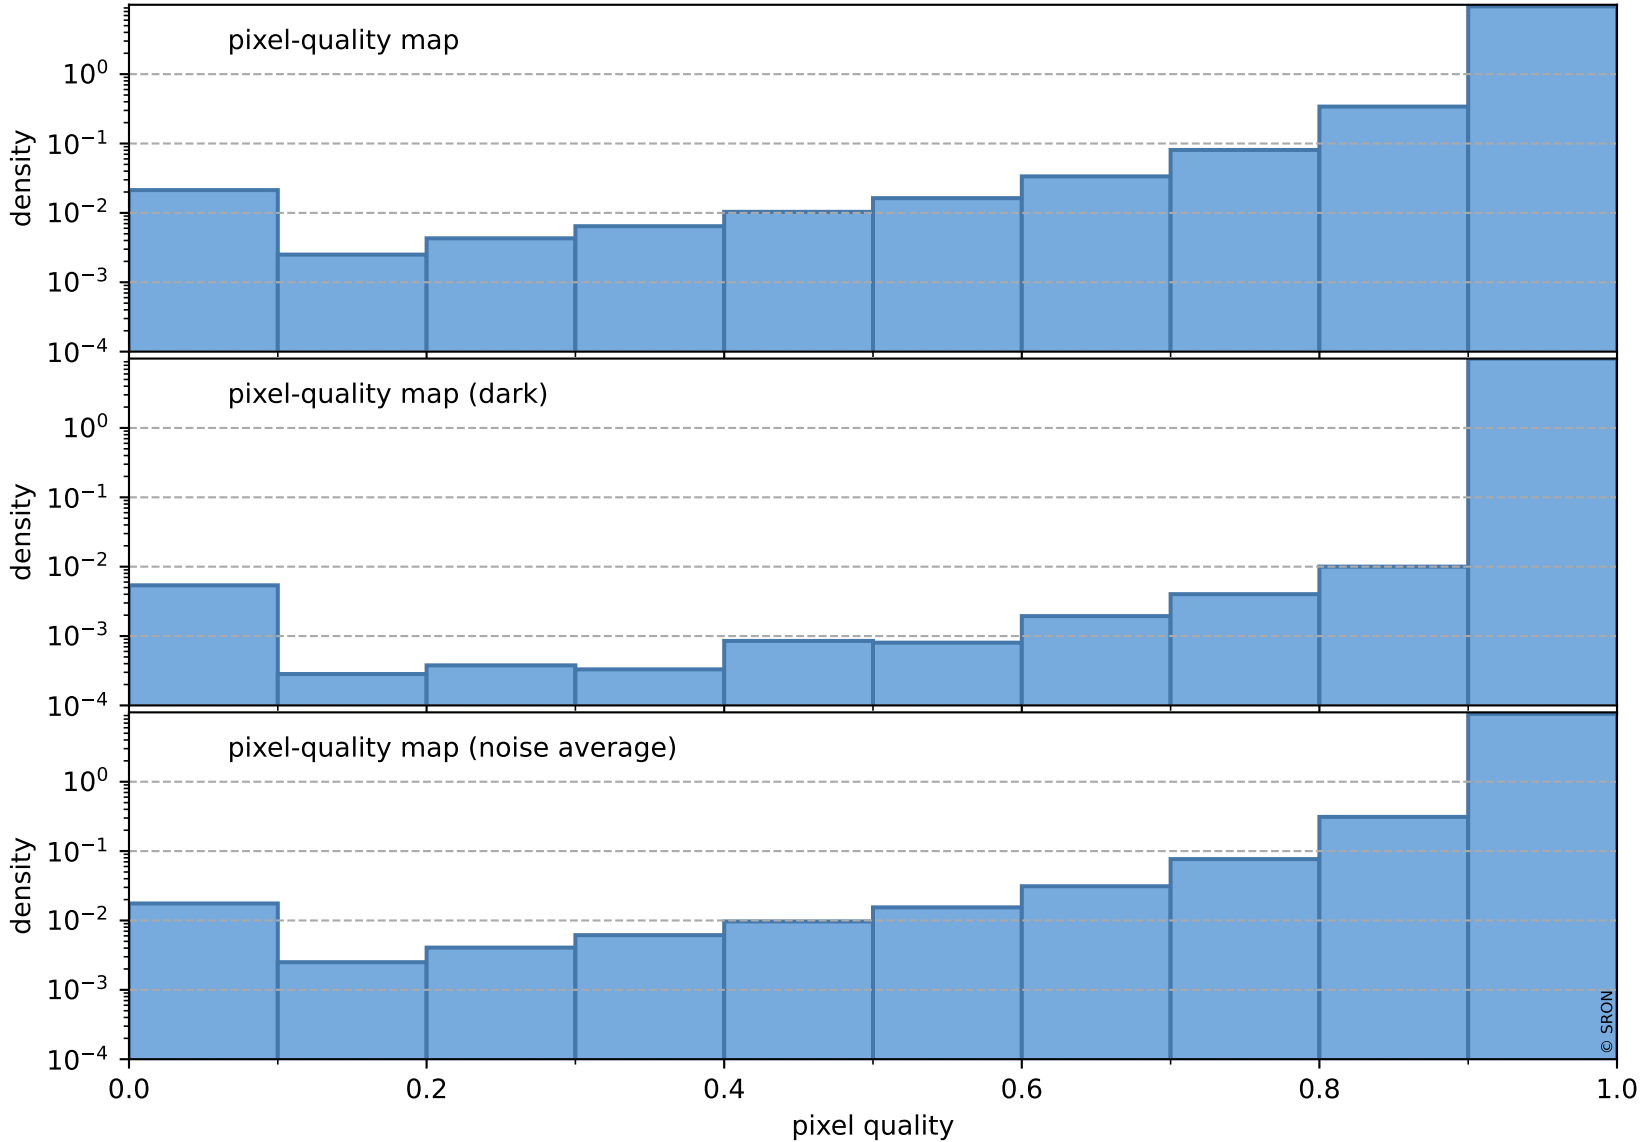

orbits : 20 in [17842, 17887]
coverage : 2021-03-24 / 2021-03-27
bad (quality < 0.8) : 296
worst (quality < 0.1) : 114
created : 2023-08-22T08:19:48

Tropomi SWIR pixel quality (official)

orbits : 20 in [17842, 17887]
coverage : 2021-03-24 / 2021-03-27
bad (quality < 0.8) : 3455
worst (quality < 0.1) : 372
created : 2023-08-22T08:19:48

pixel-quality map (noise average)

Tropomi SWIR pixel quality (official)

orbits : 20 in [17842, 17887]
coverage : 2021-03-24 / 2021-03-27
to good : 374
good to bad : 1603
to worst : 240
created : 2023-08-22T08:19:48

total quality compared with SWIR pixel-quality CKD

Tropomi SWIR pixel quality (official)

orbits : 20 in [17842, 17887]
coverage : 2021-03-24 / 2021-03-27
created : 2023-08-22T08:19:48

Histograms of pixel-quality

Tropomi SWIR pixel quality (official) ground-tracks of Sentinel-5P

orbits : 20 in [17842, 17887]
coverage : 2021-03-24 / 2021-03-27
created : 2023-08-22T08:19:49

Tropomi SWIR pixel quality (official)

orbits : [2827, 17887]
coverage : 2018-04-30 / 2021-03-27
created : 2023-08-22T08:19:49