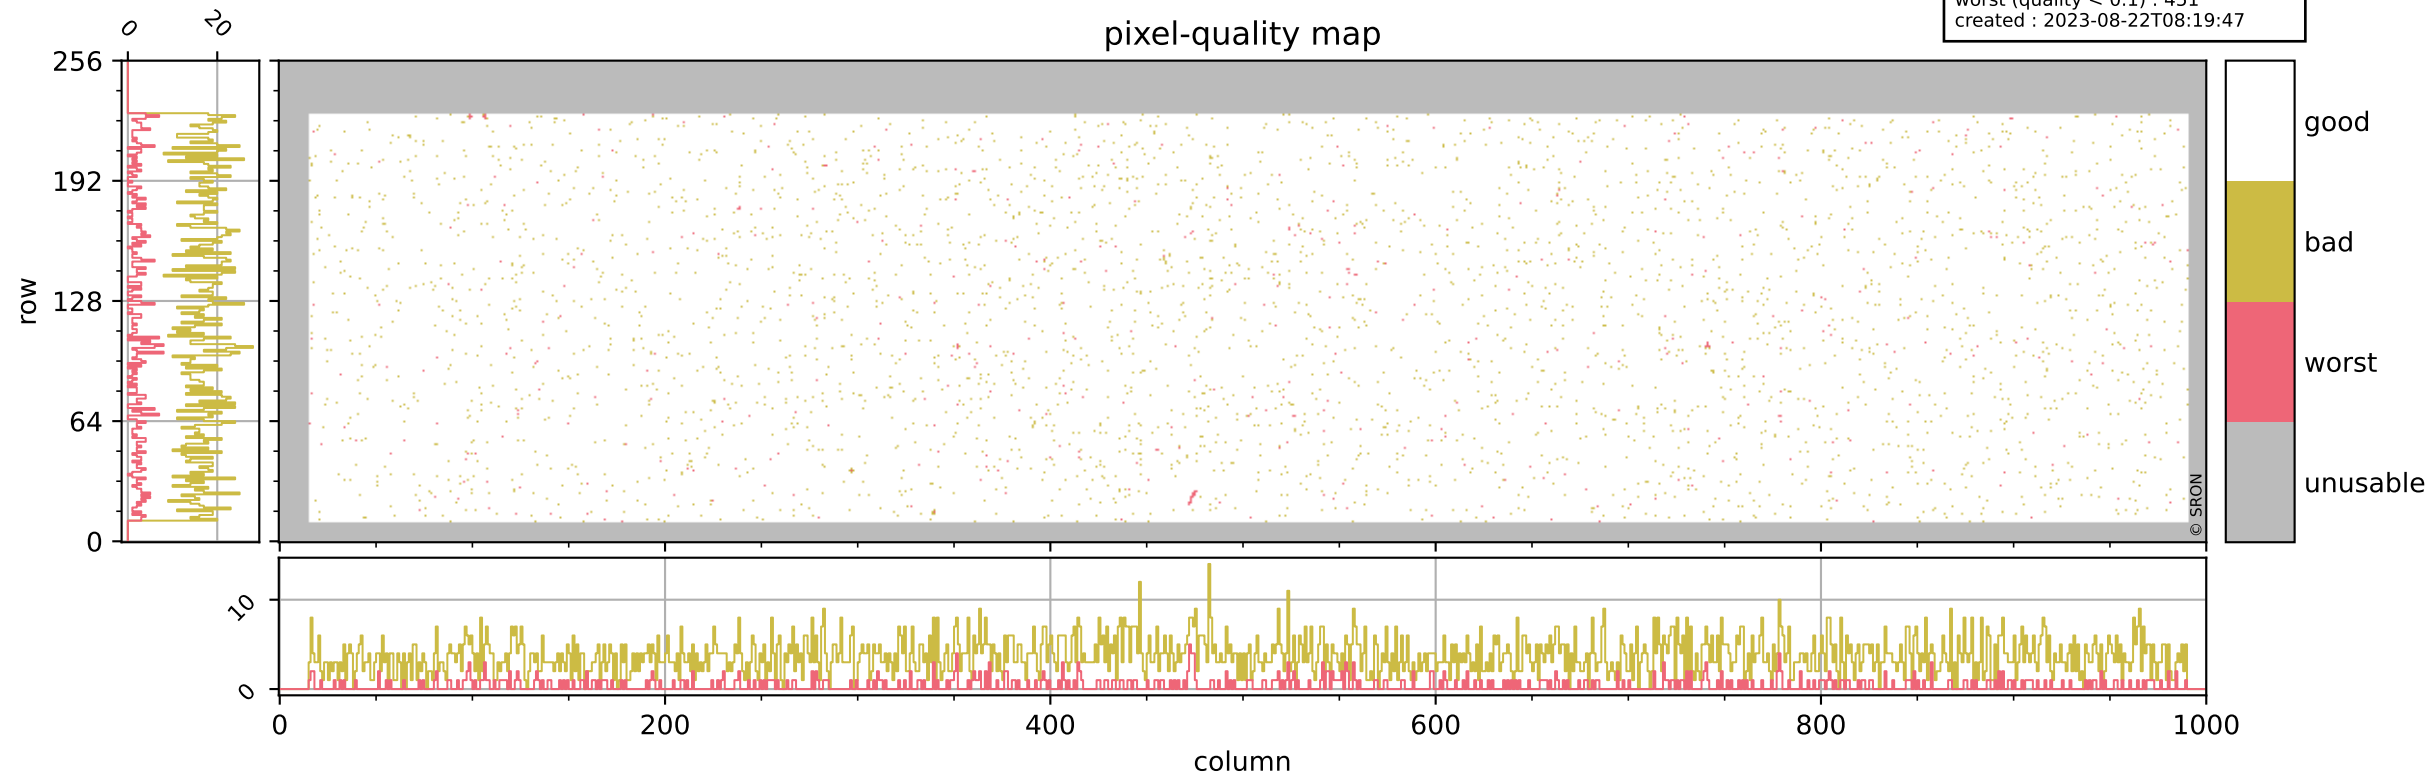

Tropomi SWIR pixel quality (official)

orbits : 20 in [17842, 17887]
coverage : 2021-03-24 / 2021-03-27
bad (quality < 0.8) : 3715
worst (quality < 0.1) : 451
created : 2023-08-22T08:19:47

Tropomi SWIR pixel quality (official)

orbits : 20 in [17842, 17887]
coverage : 2021-03-24 / 2021-03-27
bad (quality < 0.8) : 296
worst (quality < 0.1) : 114
created : 2023-08-22T08:19:48

Tropomi SWIR pixel quality (official)

orbits : 20 in [17842, 17887]
coverage : 2021-03-24 / 2021-03-27
bad (quality < 0.8) : 3455
worst (quality < 0.1) : 372
created : 2023-08-22T08:19:48

pixel-quality map (noise average)

Tropomi SWIR pixel quality (official)

orbits : 20 in [17842, 17887]
coverage : 2021-03-24 / 2021-03-27
to good : 374
good to bad : 1603
to worst : 240
created : 2023-08-22T08:19:48

Tropomi SWIR pixel quality (official) ground-tracks of Sentinel-5P

orbits : 20 in [17842, 17887]
coverage : 2021-03-24 / 2021-03-27
created : 2023-08-22T08:19:49

Tropomi SWIR pixel quality (official)

orbits : [2827, 17887]
coverage : 2018-04-30 / 2021-03-27
created : 2023-08-22T08:19:49