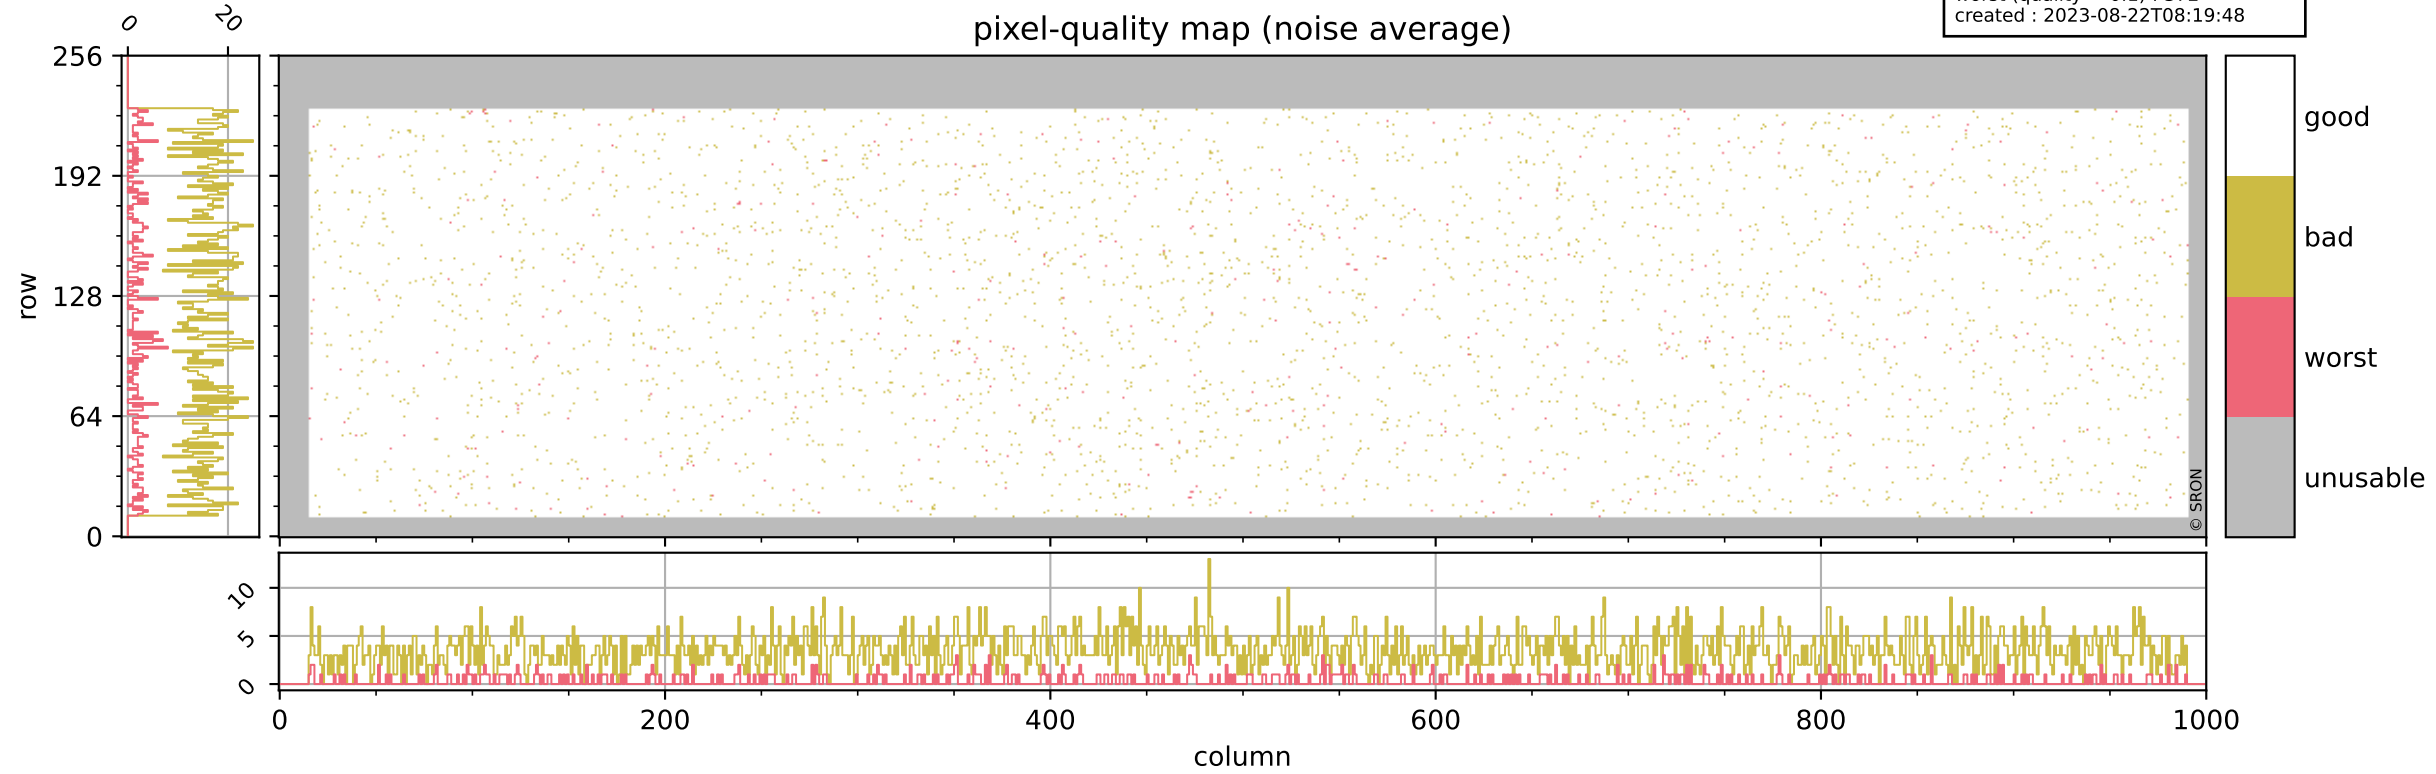

Tropomi SWIR pixel quality (official)

orbits : 20 in [17842, 17887]
coverage : 2021-03-24 / 2021-03-27
bad (quality < 0.8) : 3715
worst (quality < 0.1) : 451
created : 2023-08-22T08:19:47

Tropomi SWIR pixel quality (official)

orbits : 20 in [17842, 17887]
coverage : 2021-03-24 / 2021-03-27
bad (quality < 0.8) : 296
worst (quality < 0.1) : 114
created : 2023-08-22T08:19:48

Tropomi SWIR pixel quality (official)

orbits : 20 in [17842, 17887]
coverage : 2021-03-24 / 2021-03-27
bad (quality < 0.8) : 3455
worst (quality < 0.1) : 372
created : 2023-08-22T08:19:48

pixel-quality map (noise average)

Tropomi SWIR pixel quality (official)

orbits : 20 in [17842, 17887]
coverage : 2021-03-24 / 2021-03-27
to good : 374
good to bad : 1603
to worst : 240
created : 2023-08-22T08:19:48

Tropomi SWIR pixel quality (official) ground-tracks of Sentinel-5P

orbits : 20 in [17842, 17887]
coverage : 2021-03-24 / 2021-03-27
created : 2023-08-22T08:19:49

Tropomi SWIR pixel quality (official)

orbits : [2827, 17887]
coverage : 2018-04-30 / 2021-03-27
created : 2023-08-22T08:19:49